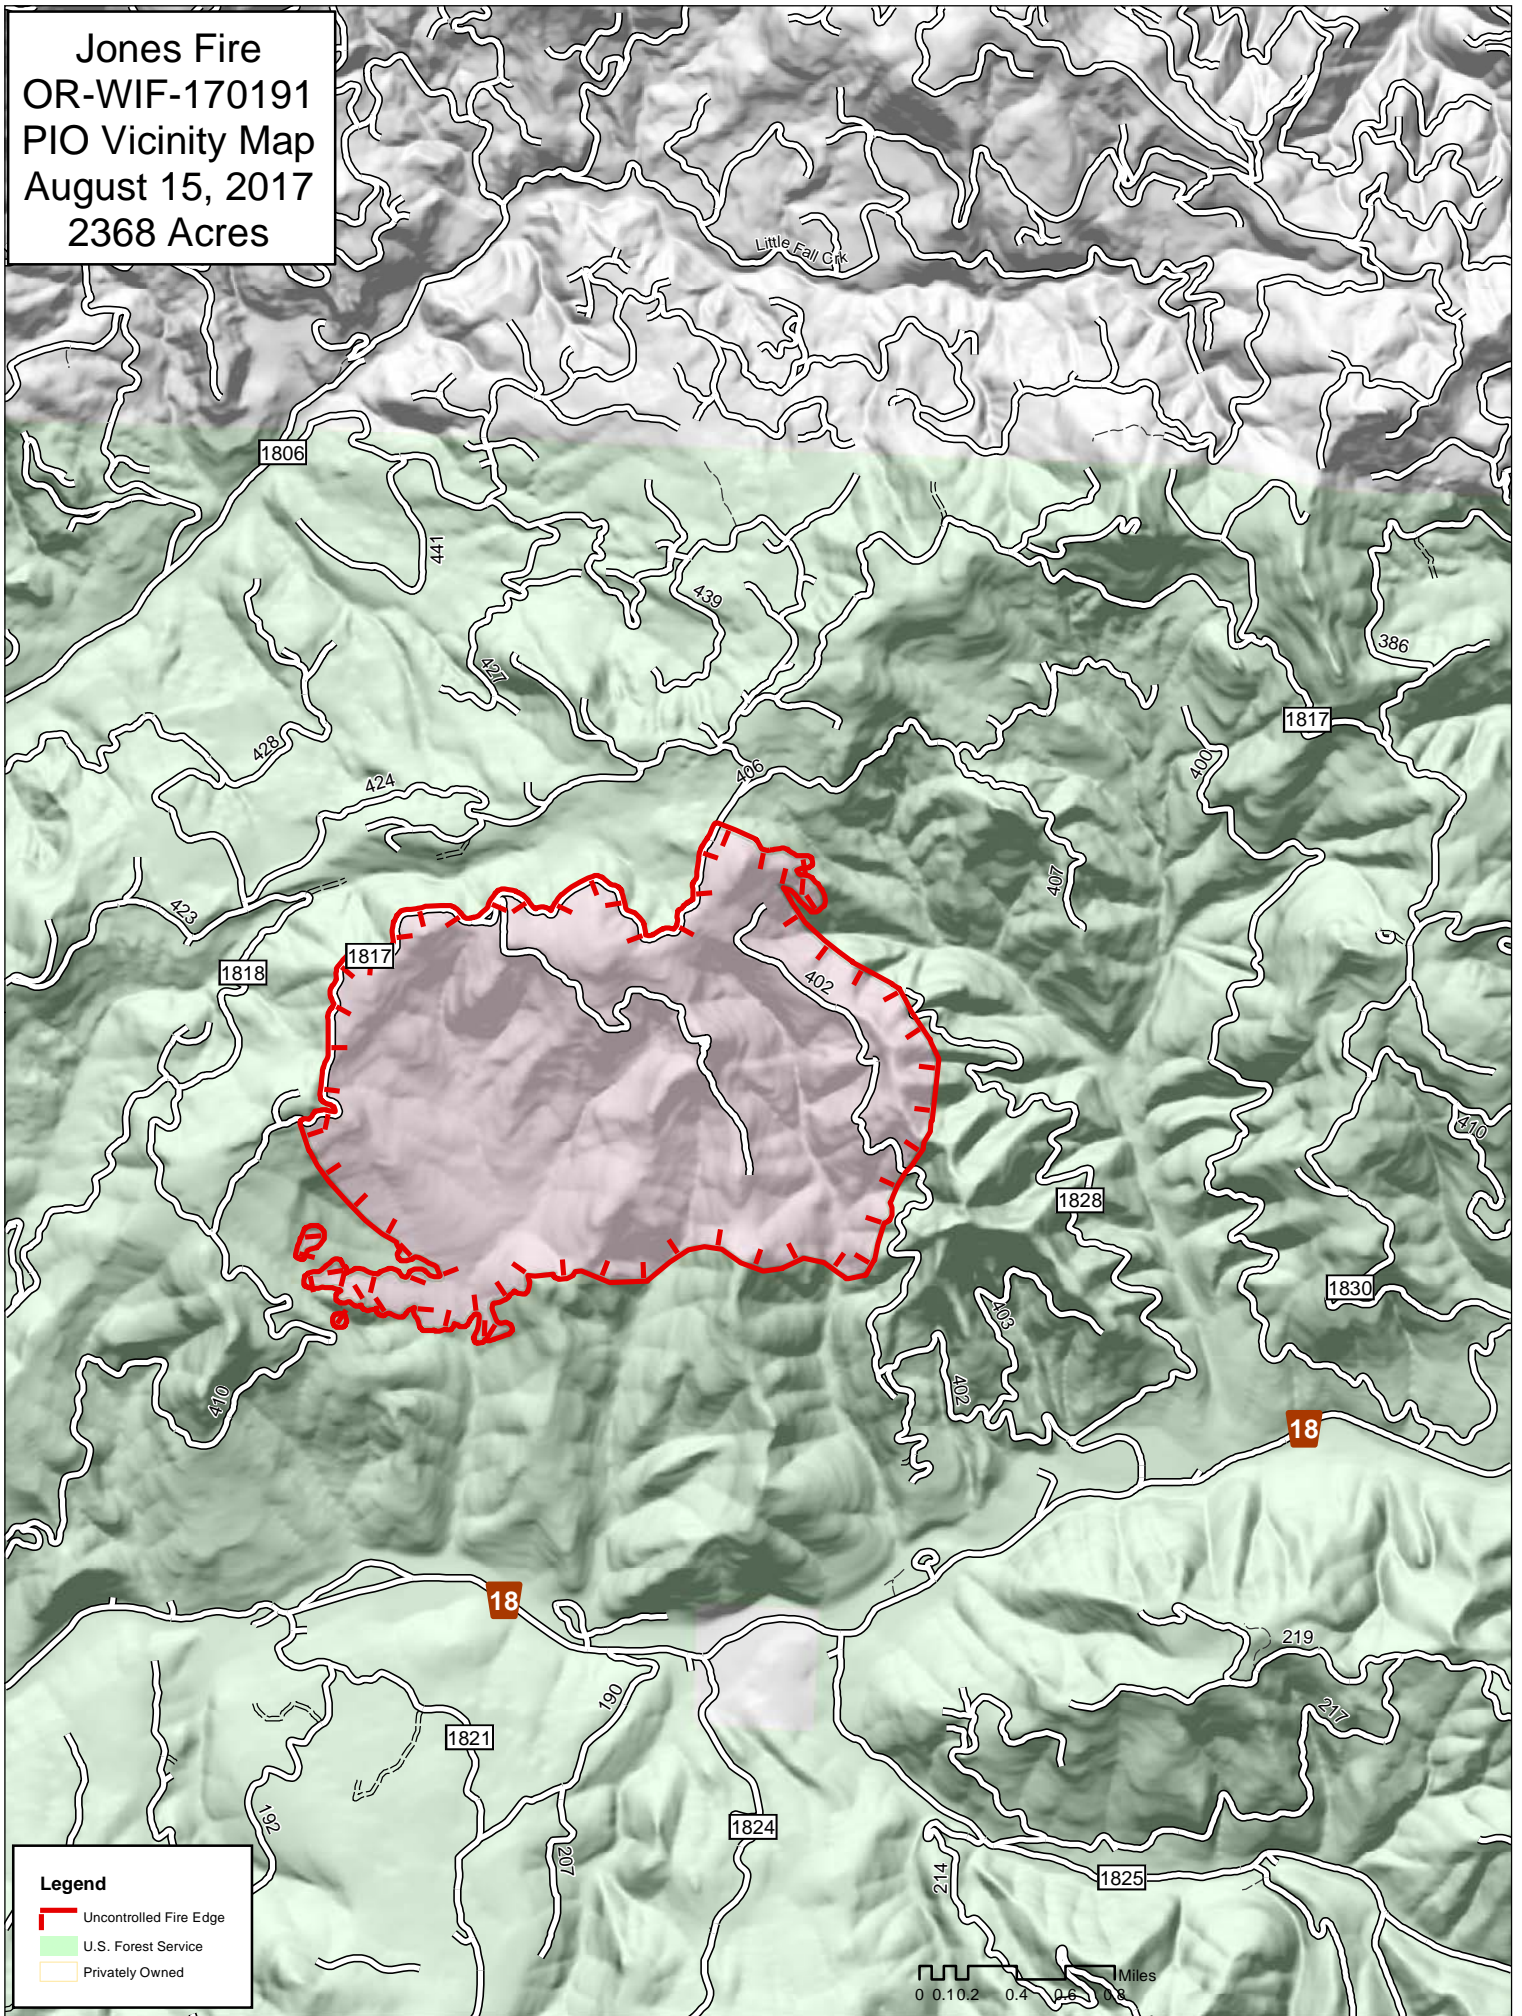

Jones Fire
OR-WIF-170191
PIO Vicinity Map
August 15, 2017
2368 Acres

Legend

- Uncontrolled Fire Edge
- U.S. Forest Service
- Privately Owned

0 0.1 0.2 0.4 0.6 1 Miles