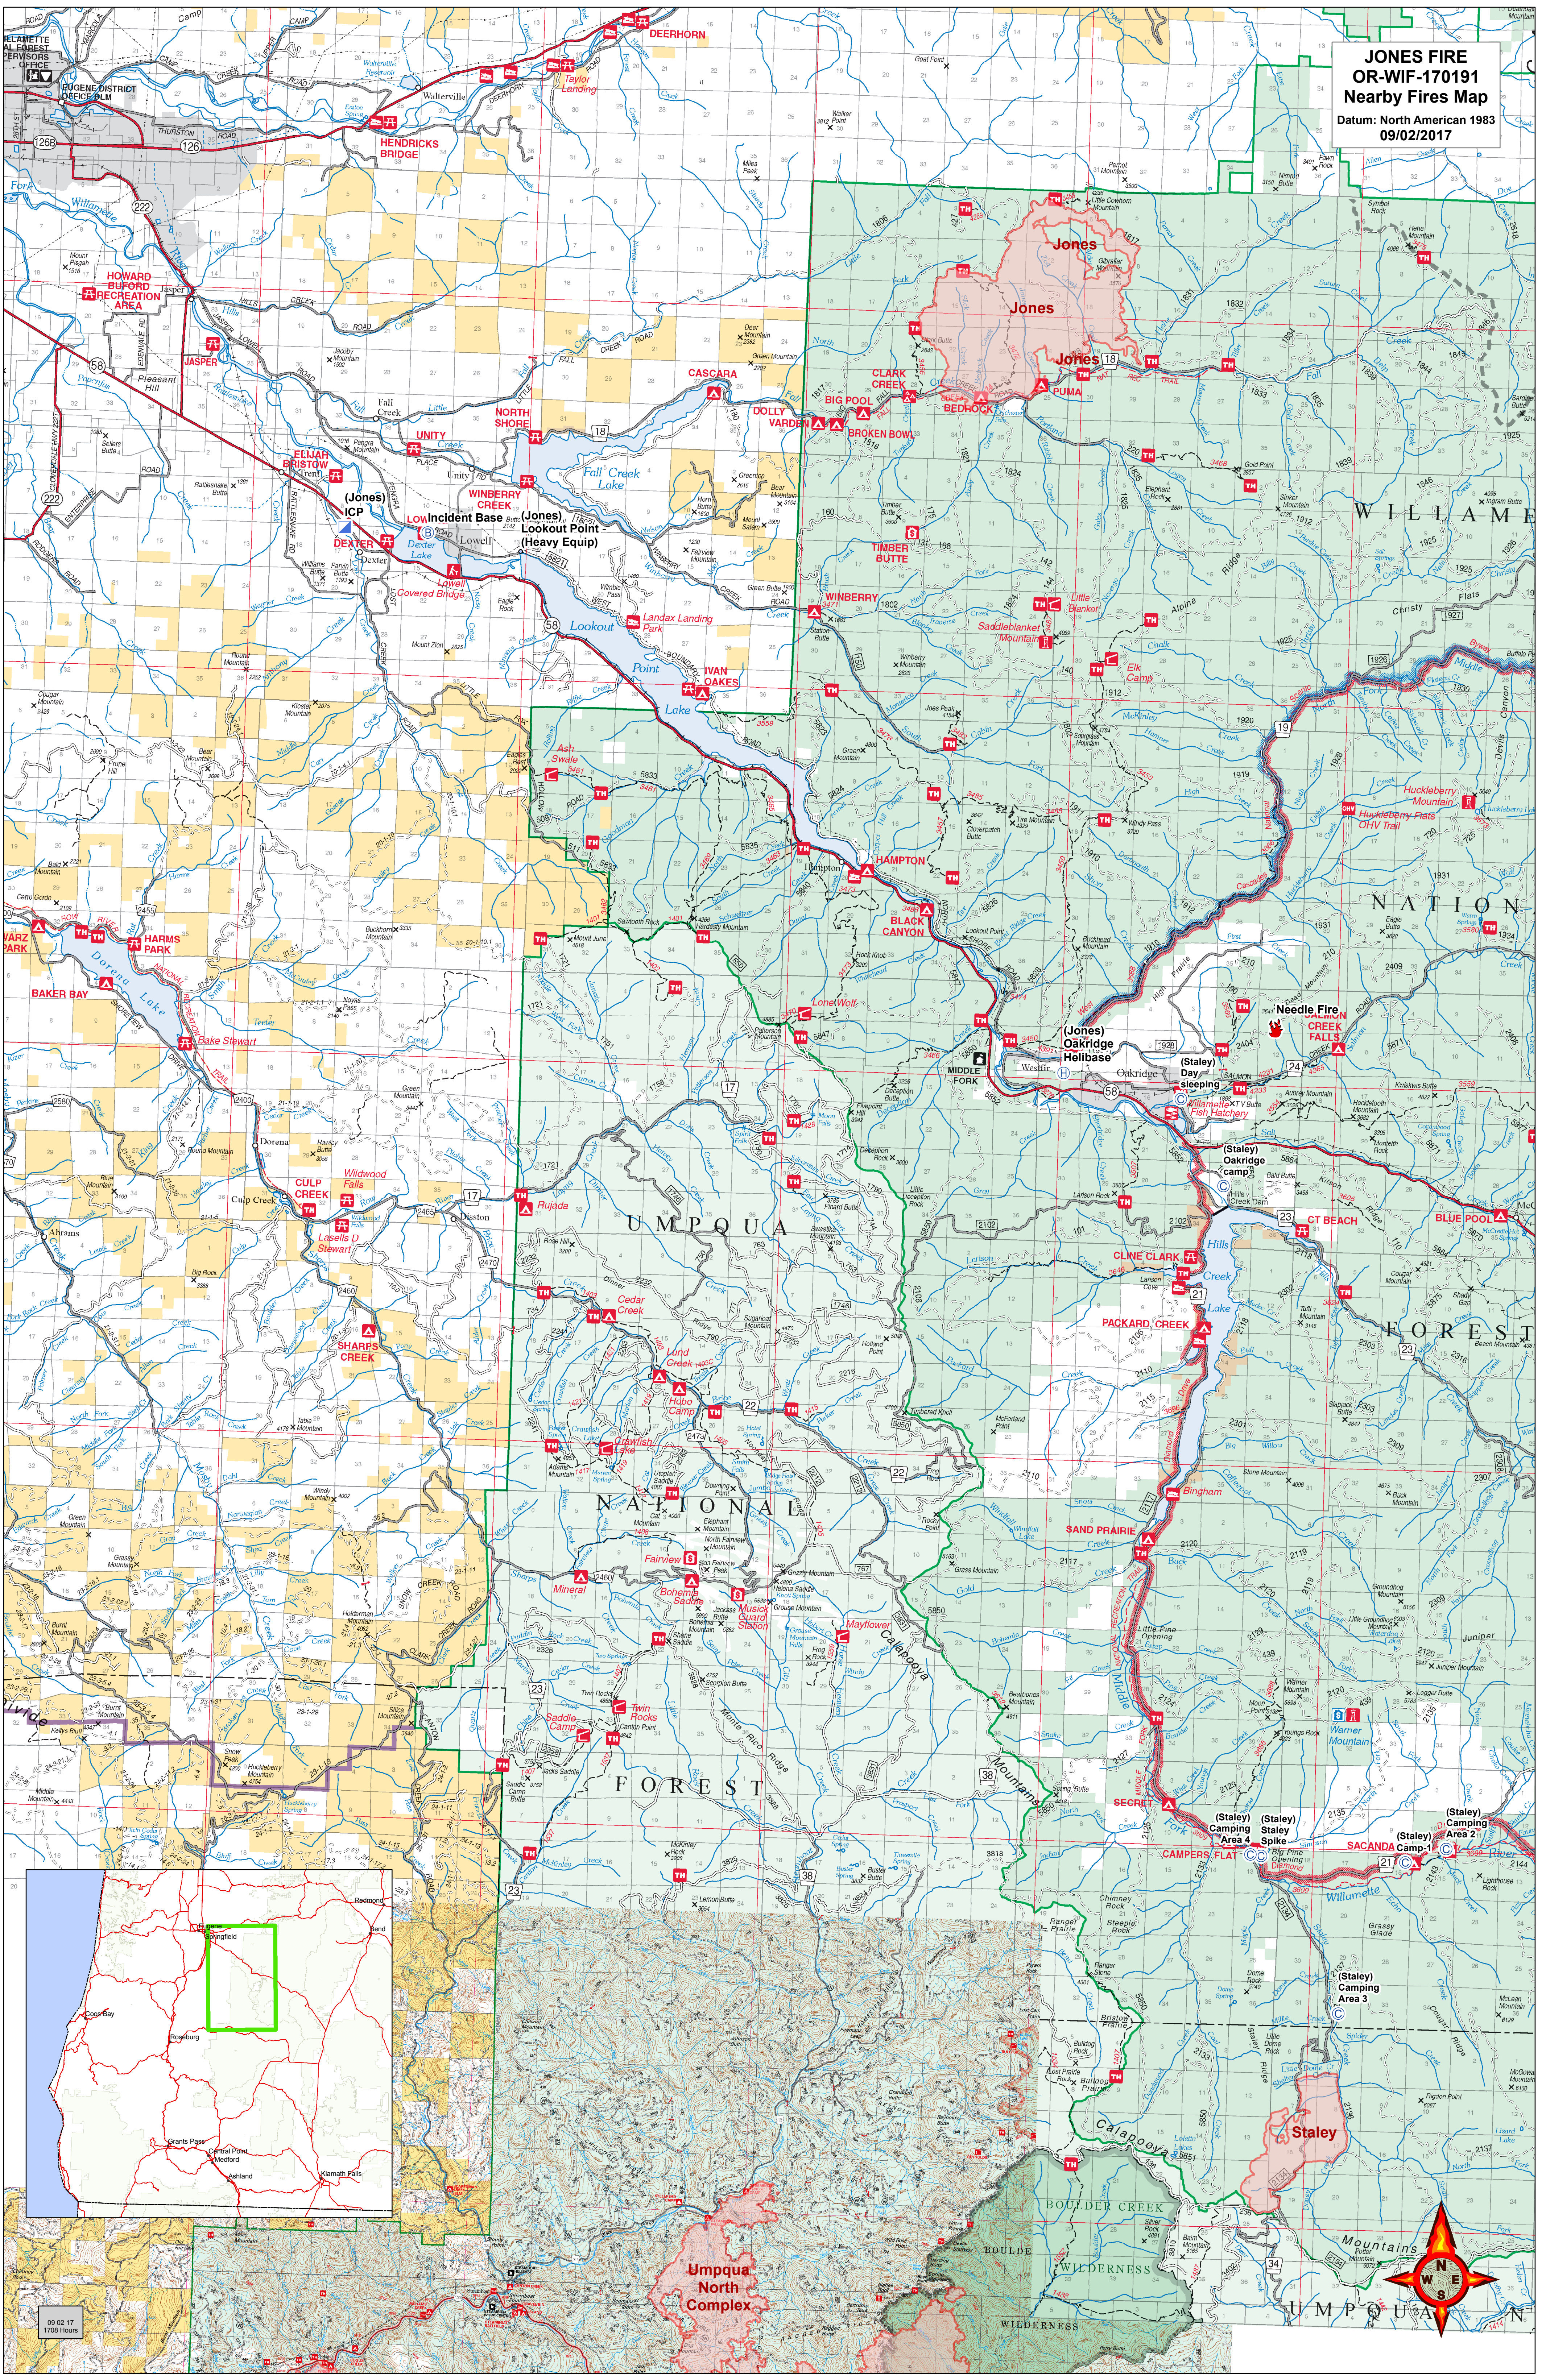

**JONES FIRE**  
**OR-WIF-170191**  
Nearby Fires Map  
Datum: North American 1983  
09/02/2017

09 02 17  
1708 Hours