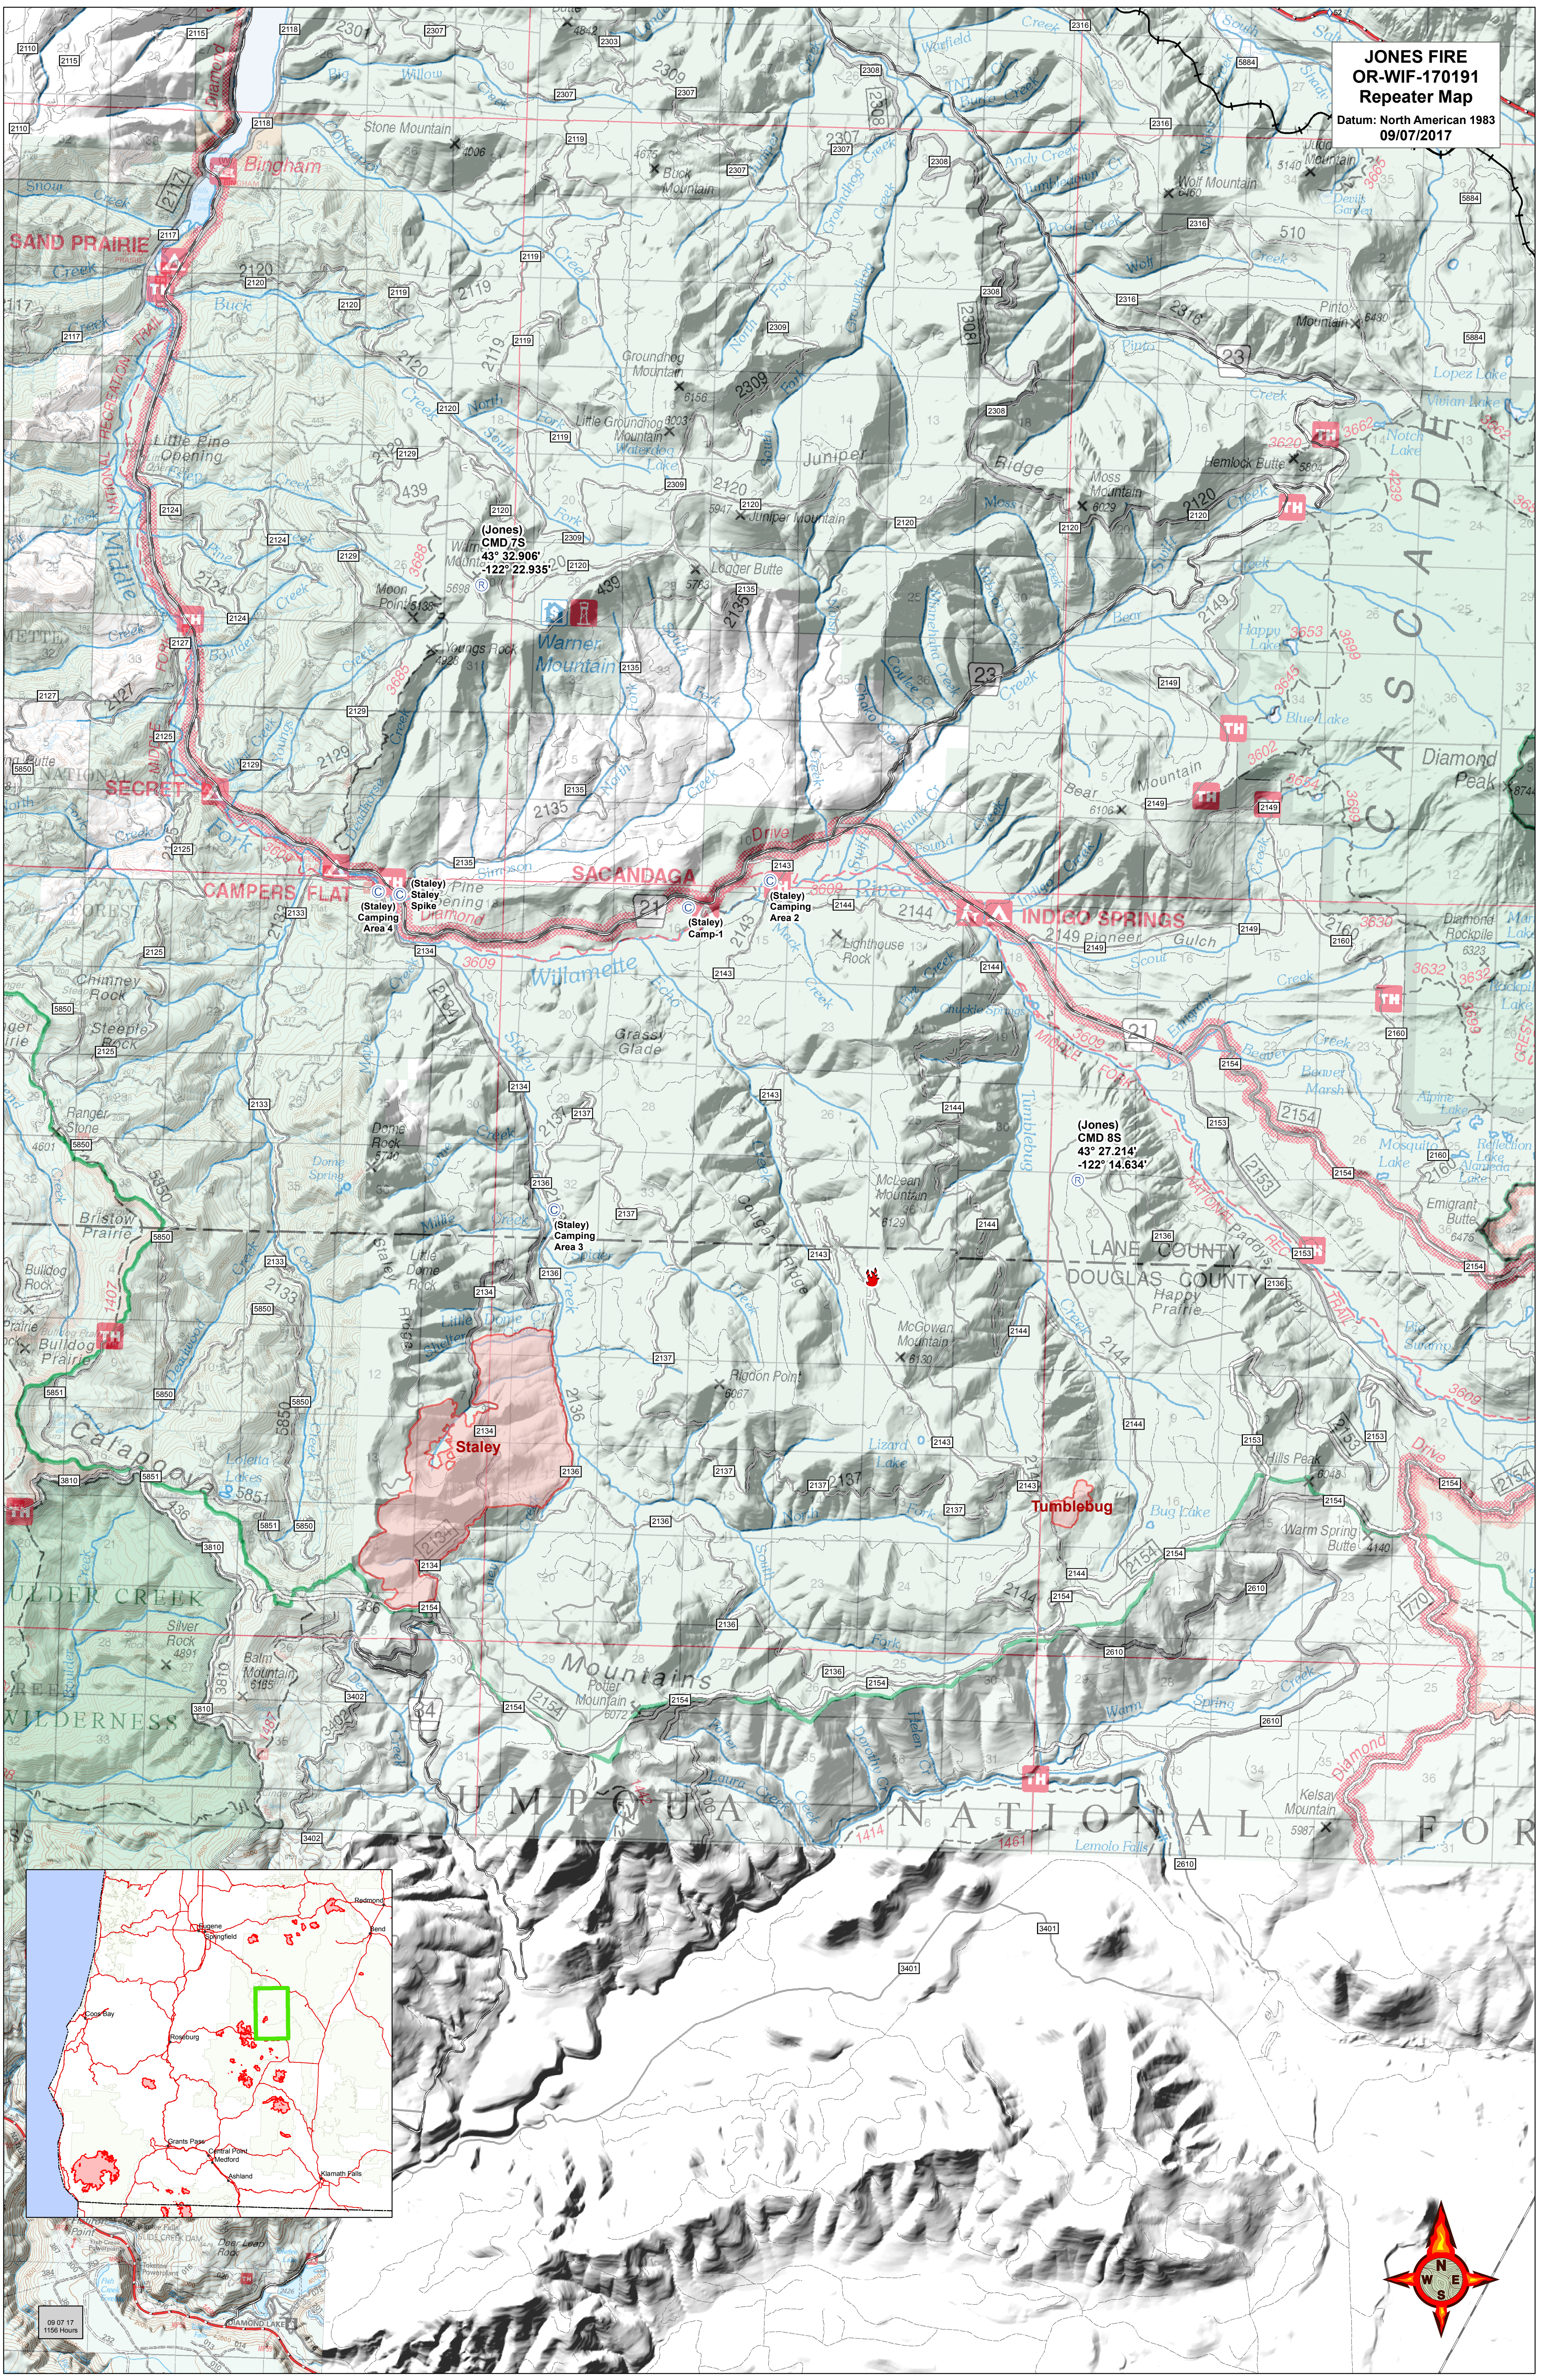

**JONES FIRE
OR-WIF-170191
Repeater Map**

Datum: North American 1983
09/07/2017

09 07 17
1156 Hours