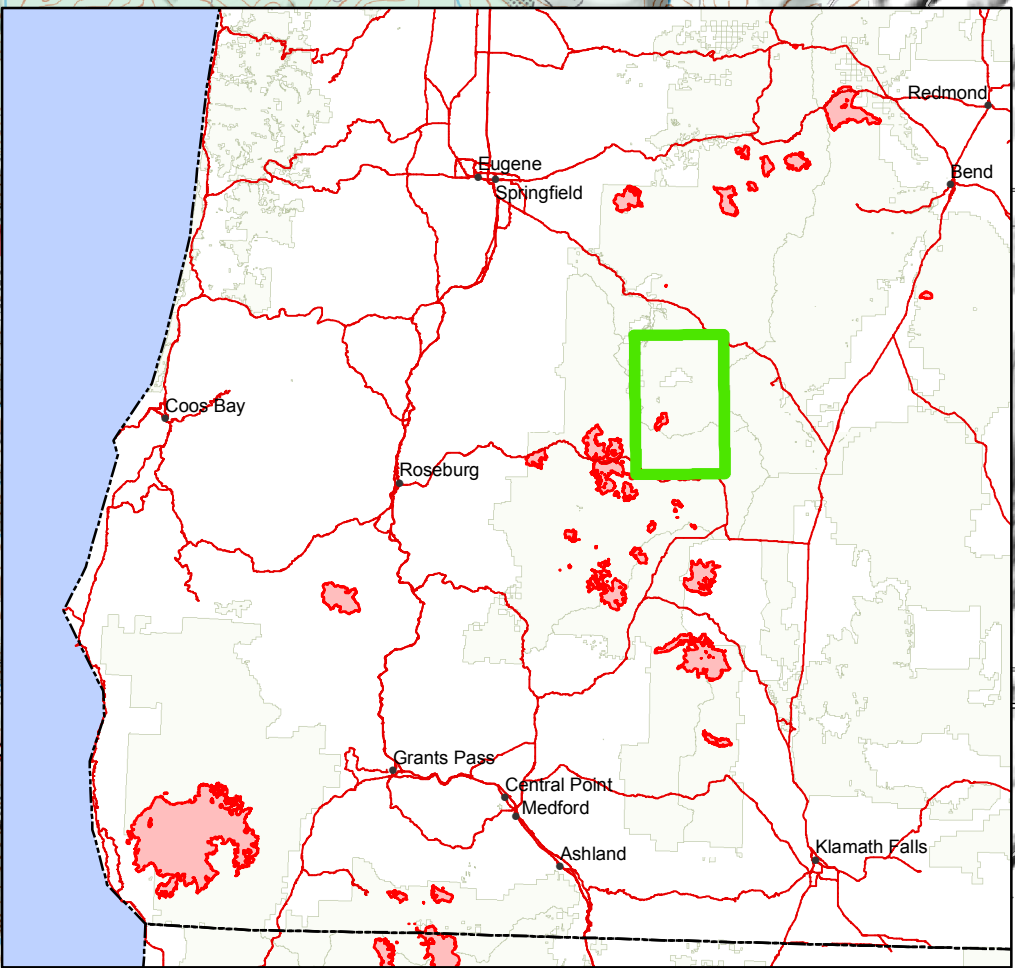

**JONES FIRE
OR-WIF-170191
Repeater Map**

Datum: North American 1983
09/07/2017

09 07 17
1156 Hours