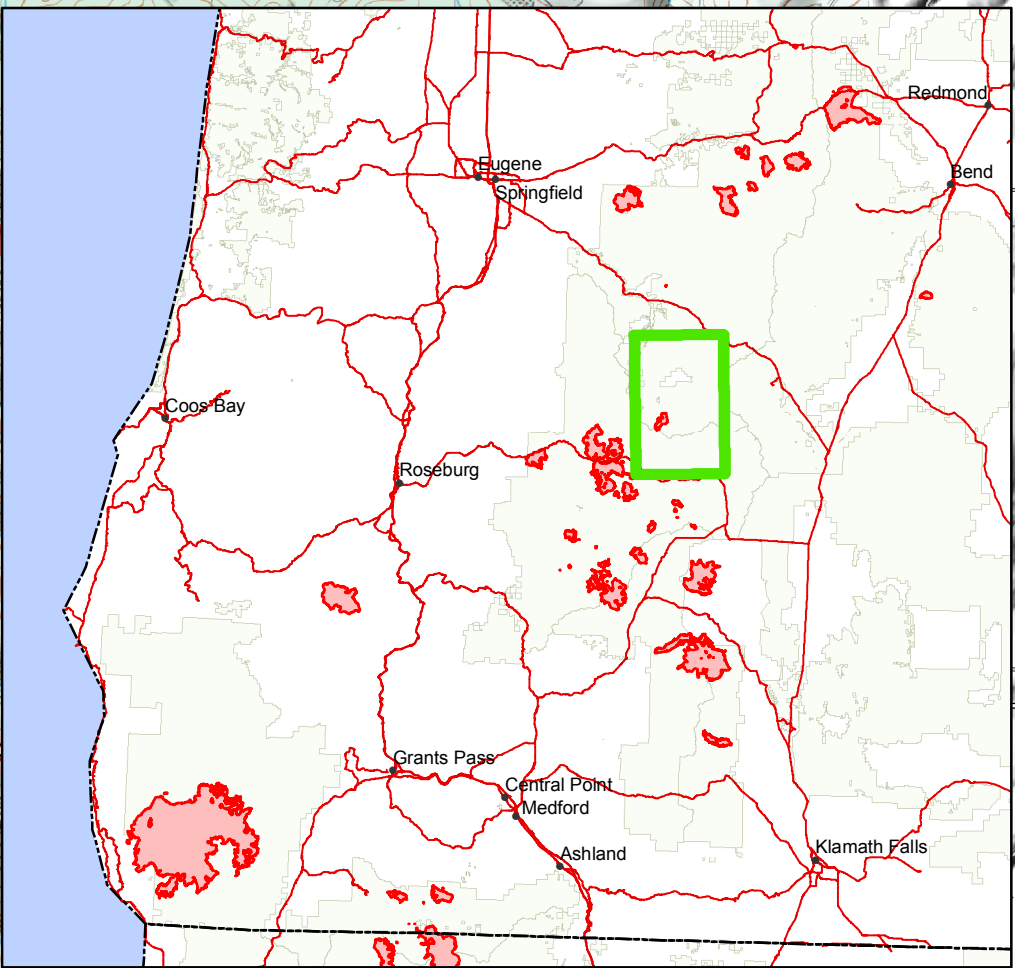

**JONES FIRE  
OR-WIF-170191  
Repeater Map**

Datum: North American 1983  
09/07/2017

(Jones)  
CMD 7S  
43° 32.906'  
122° 22.935'

(Jones)  
CMD 8S  
43° 27.214'  
122° 14.634'

09 07 17  
1149 Hours