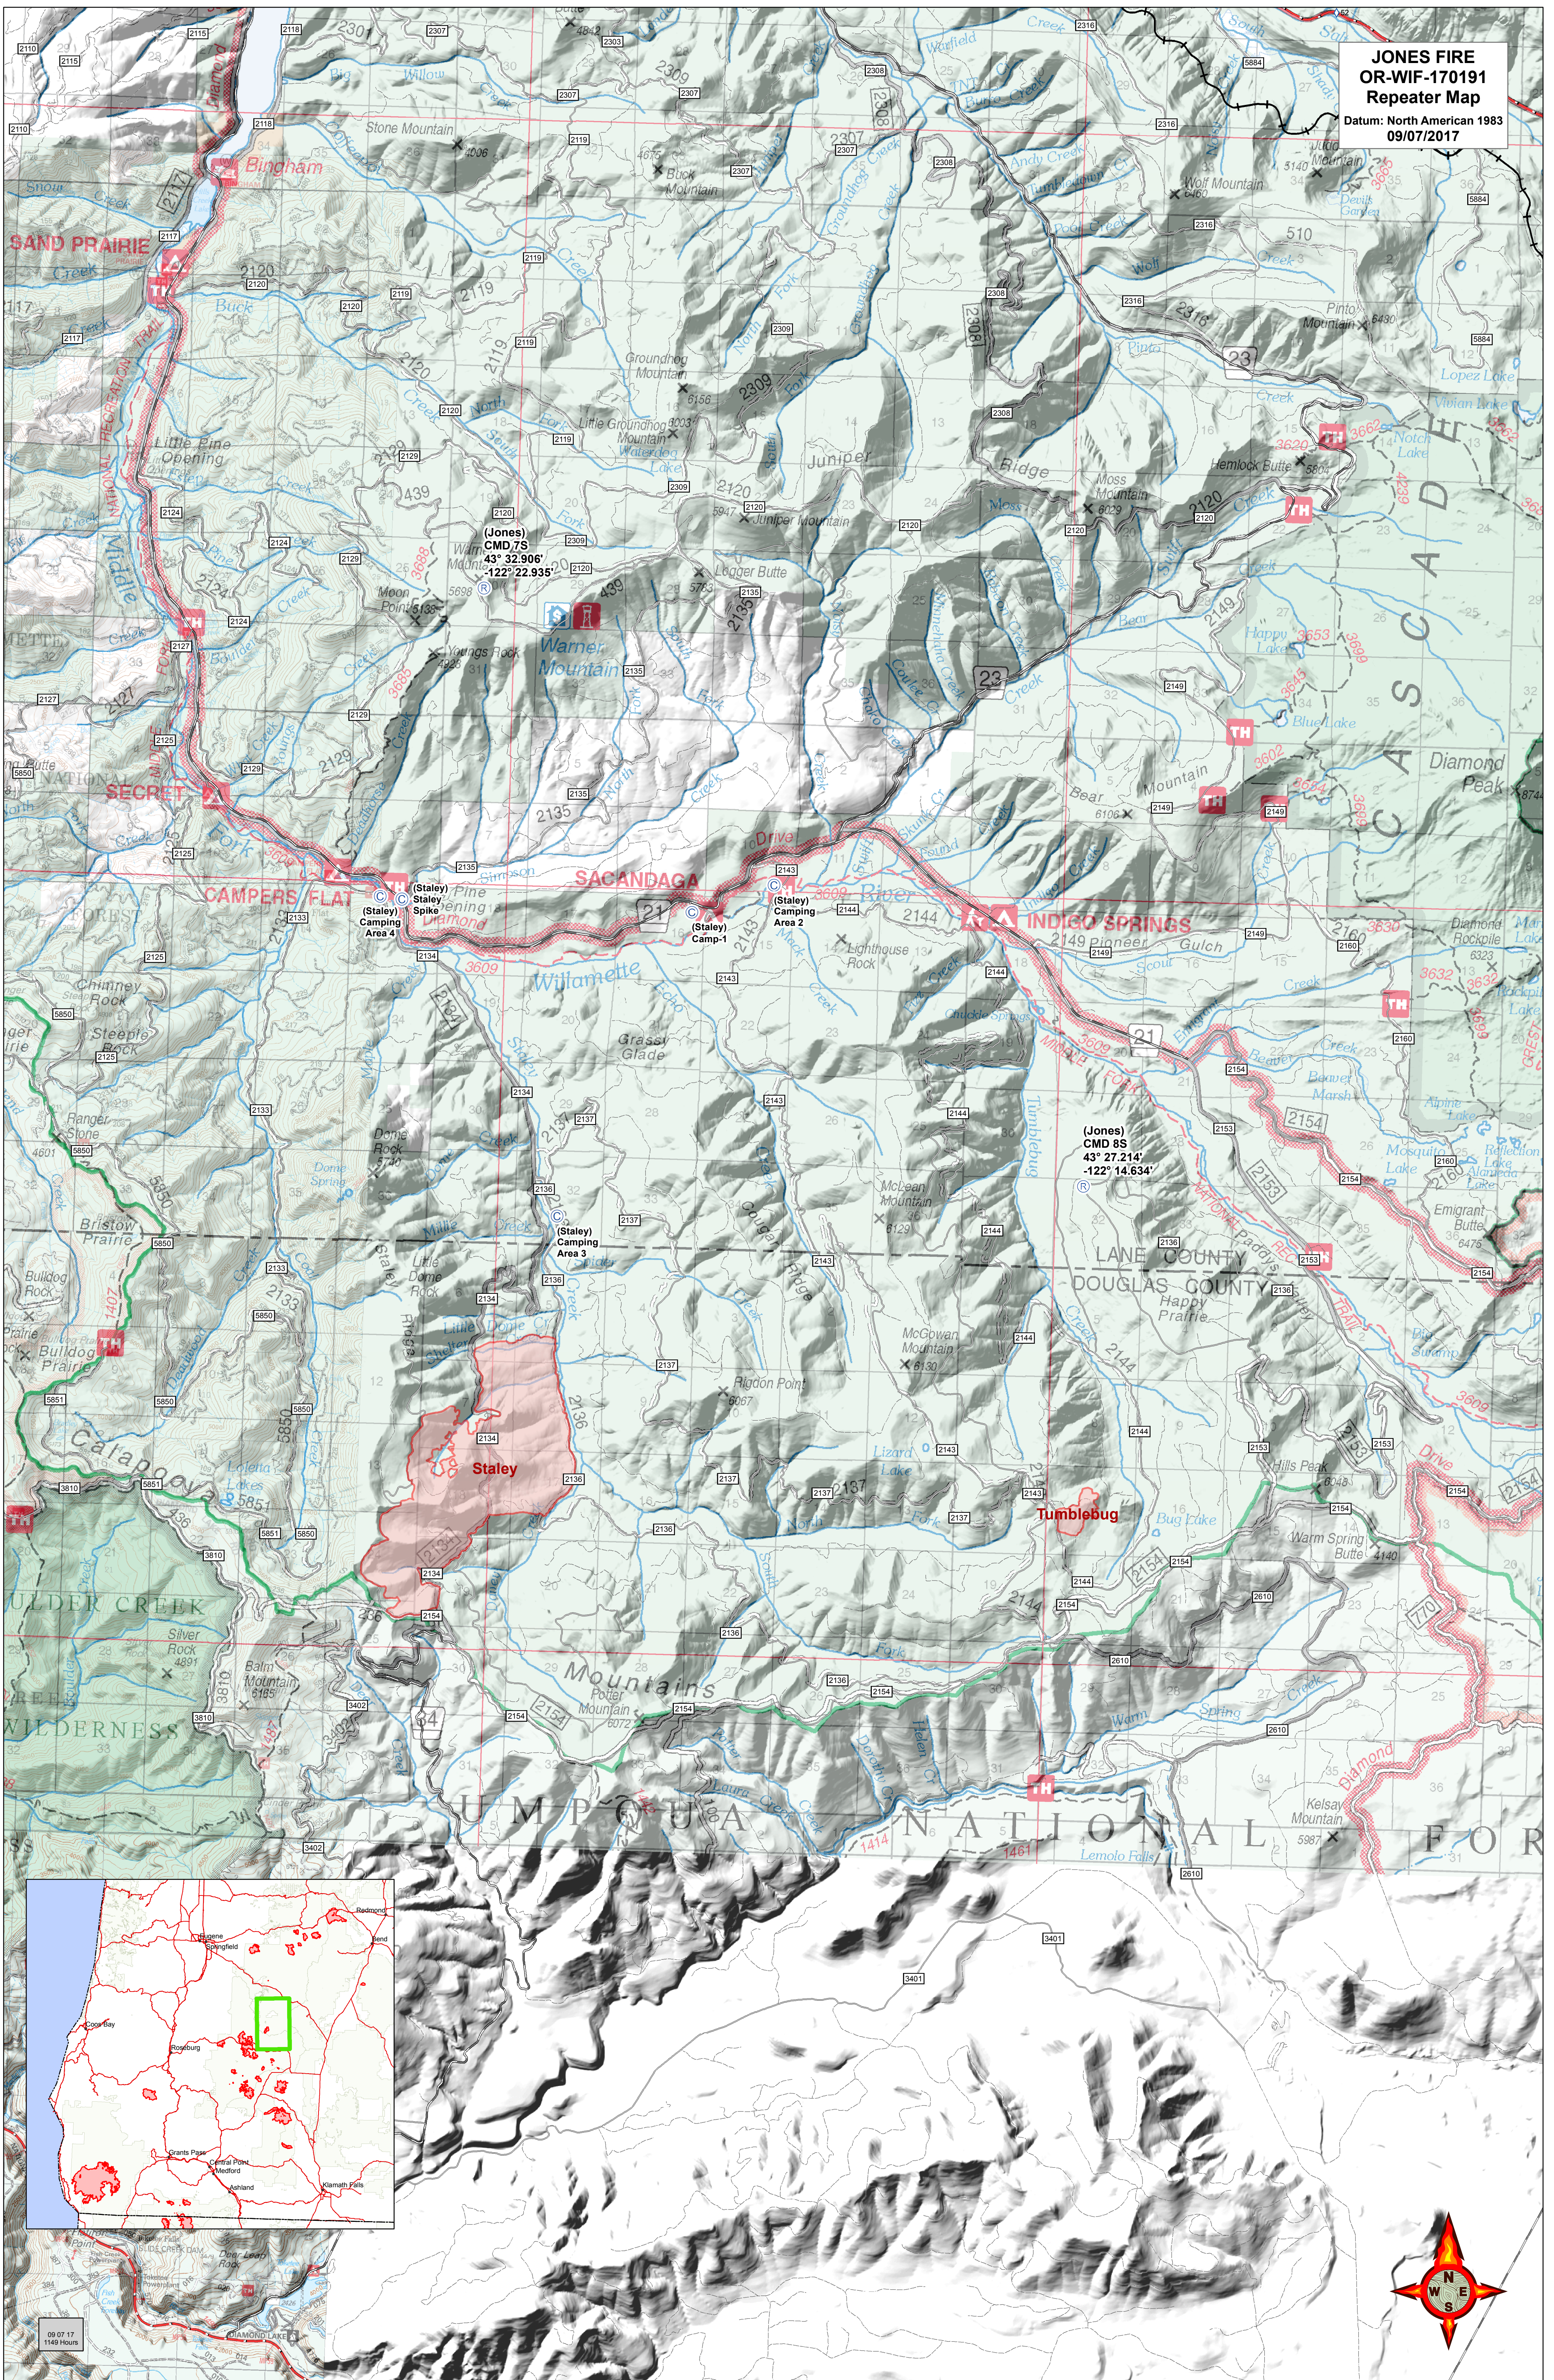

**JONES FIRE  
OR-WIF-170191  
Repeater Map**

Datum: North American 1983  
09/07/2017

(Jones)  
CMD 7S  
43° 32.906'  
122° 22.935'

(Jones)  
CMD 8S  
43° 27.214'  
122° 14.634'

09 07 17  
1149 Hours