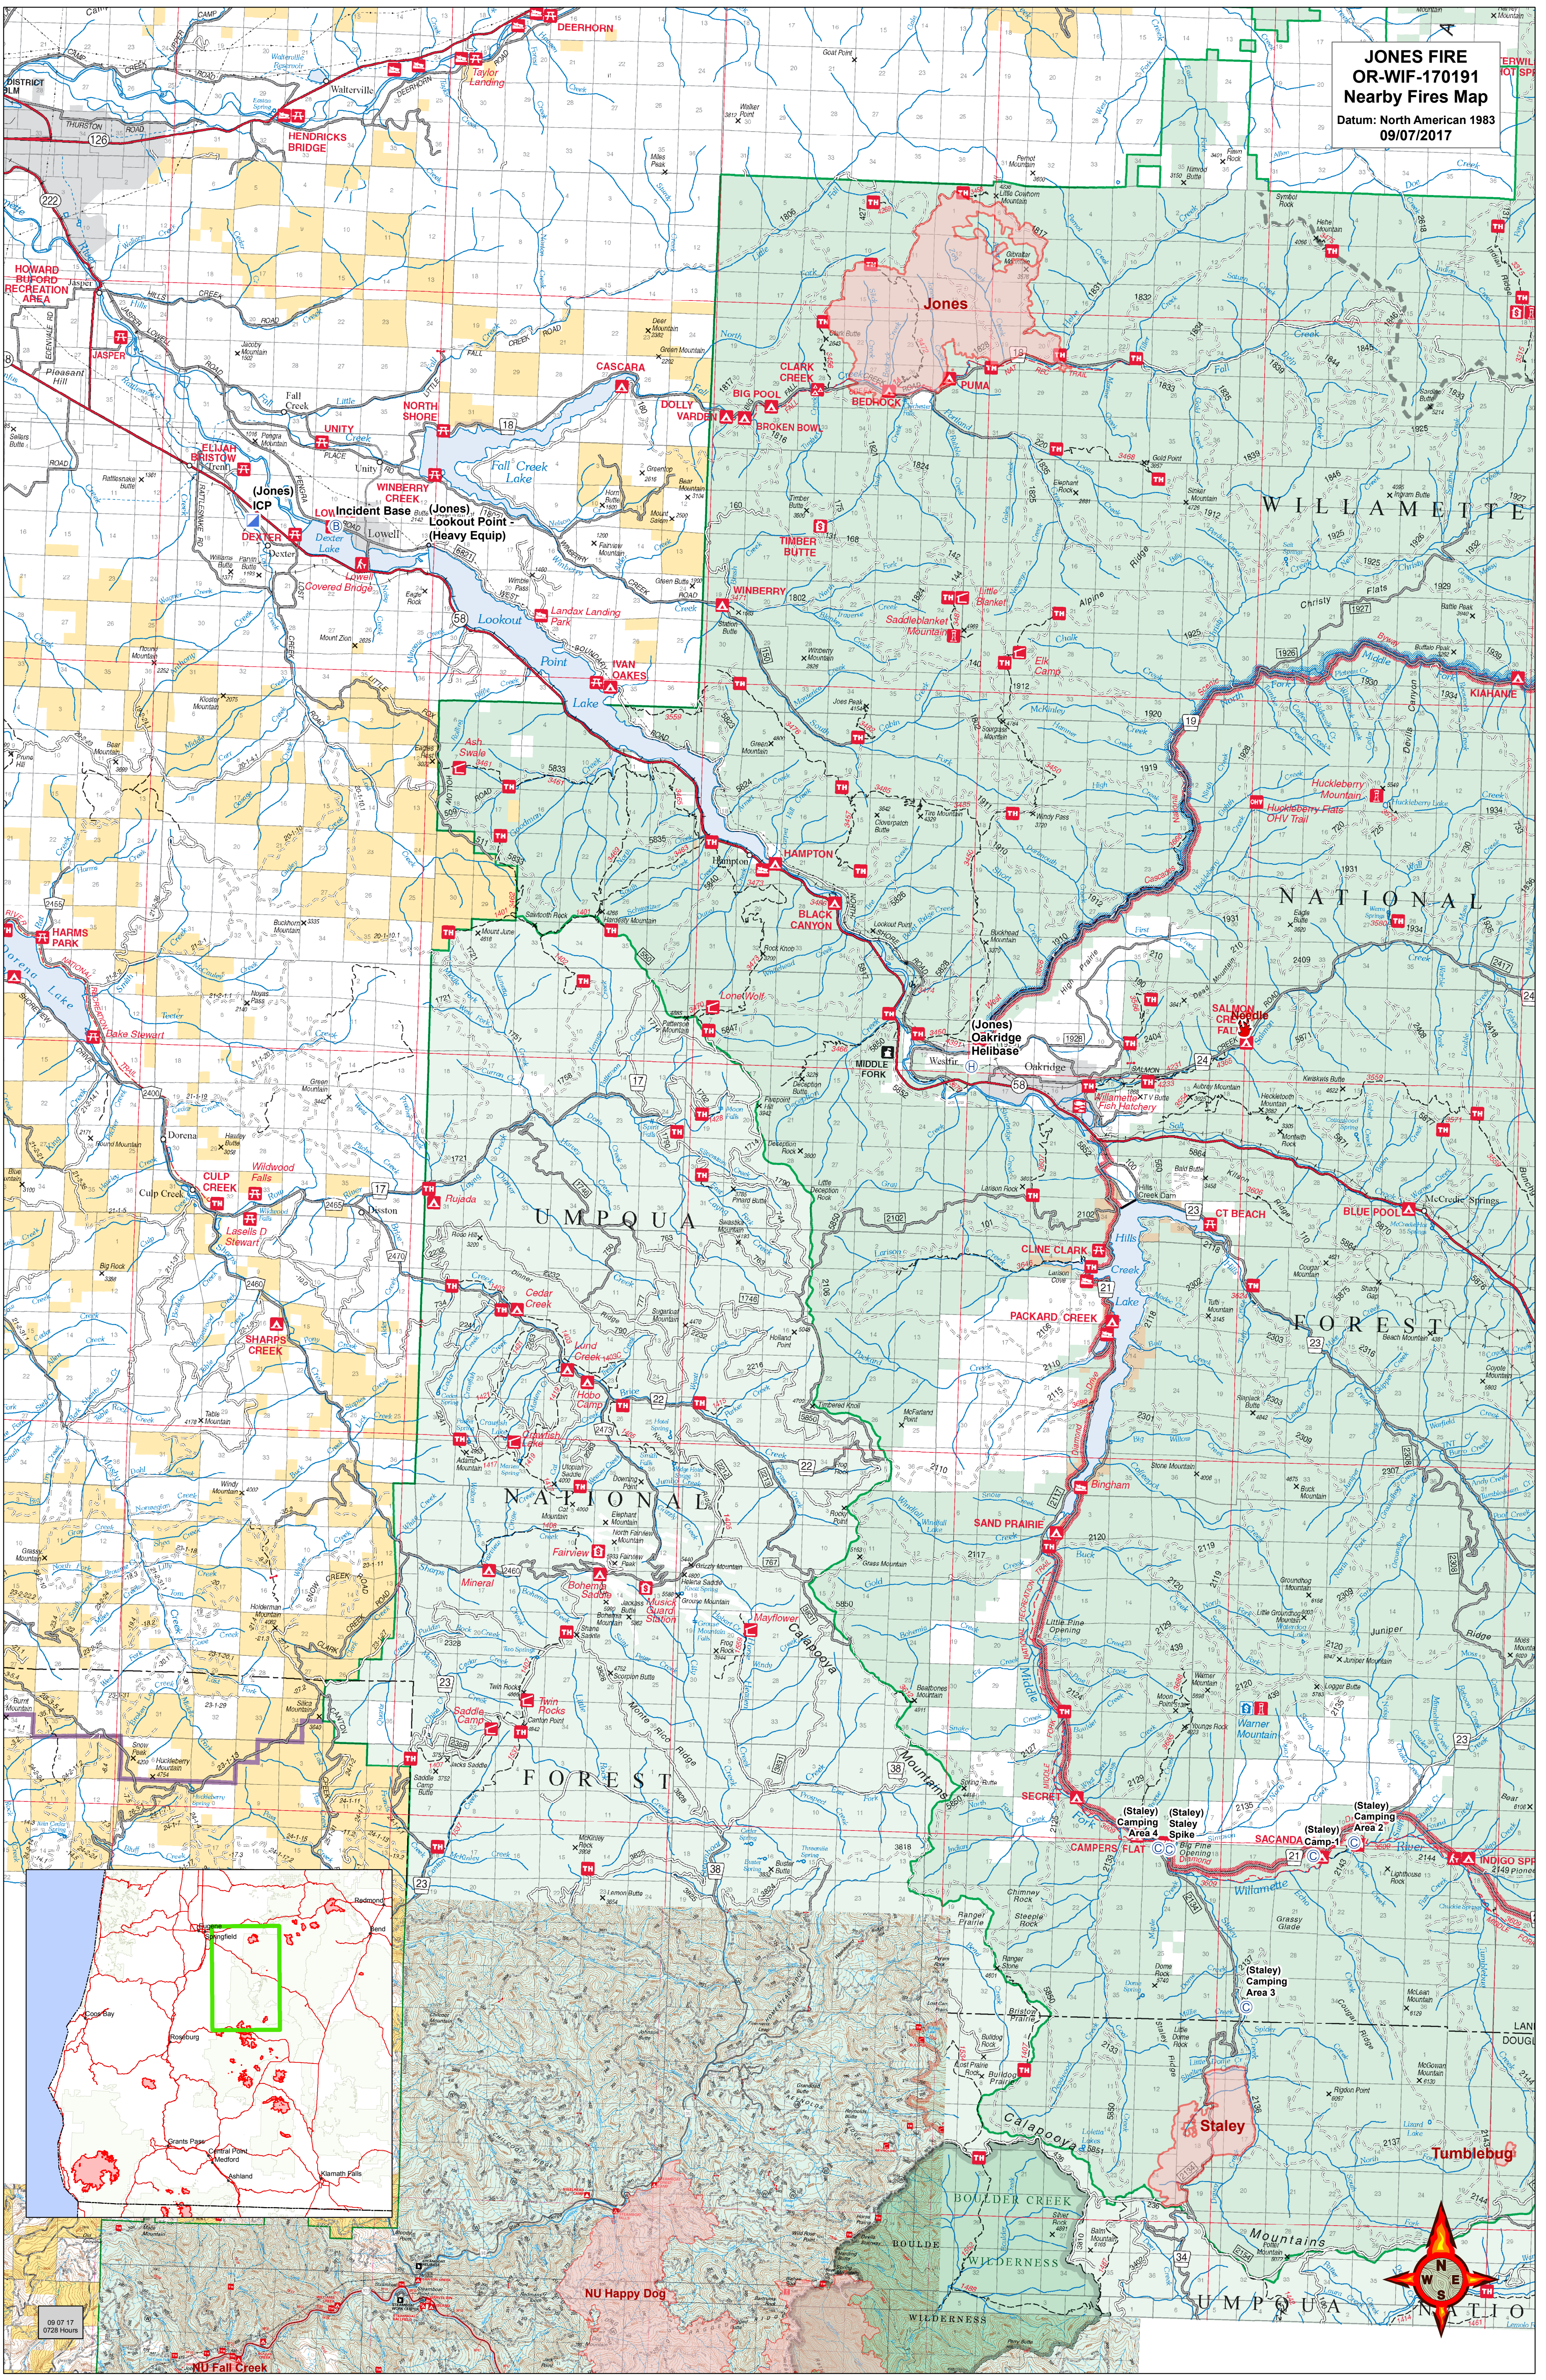

**JONES FIRE
OR-WIF-170191**
Nearby Fires Map
Datum: North American 1983
09/07/2017

09 07 17
0728 Hours