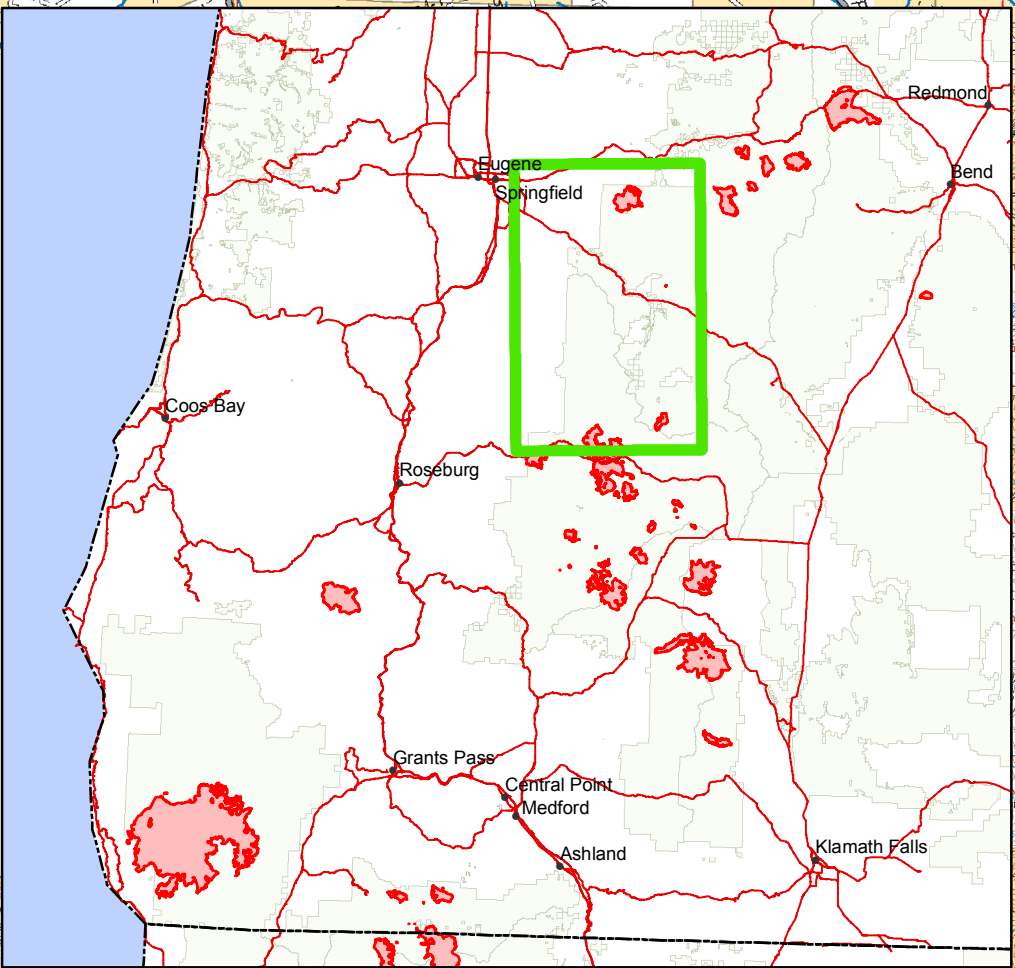

**JONES FIRE
OR-WIF-170191**
Nearby Fires Map
Datum: North American 1983
09/07/2017

09 07 17
0728 Hours