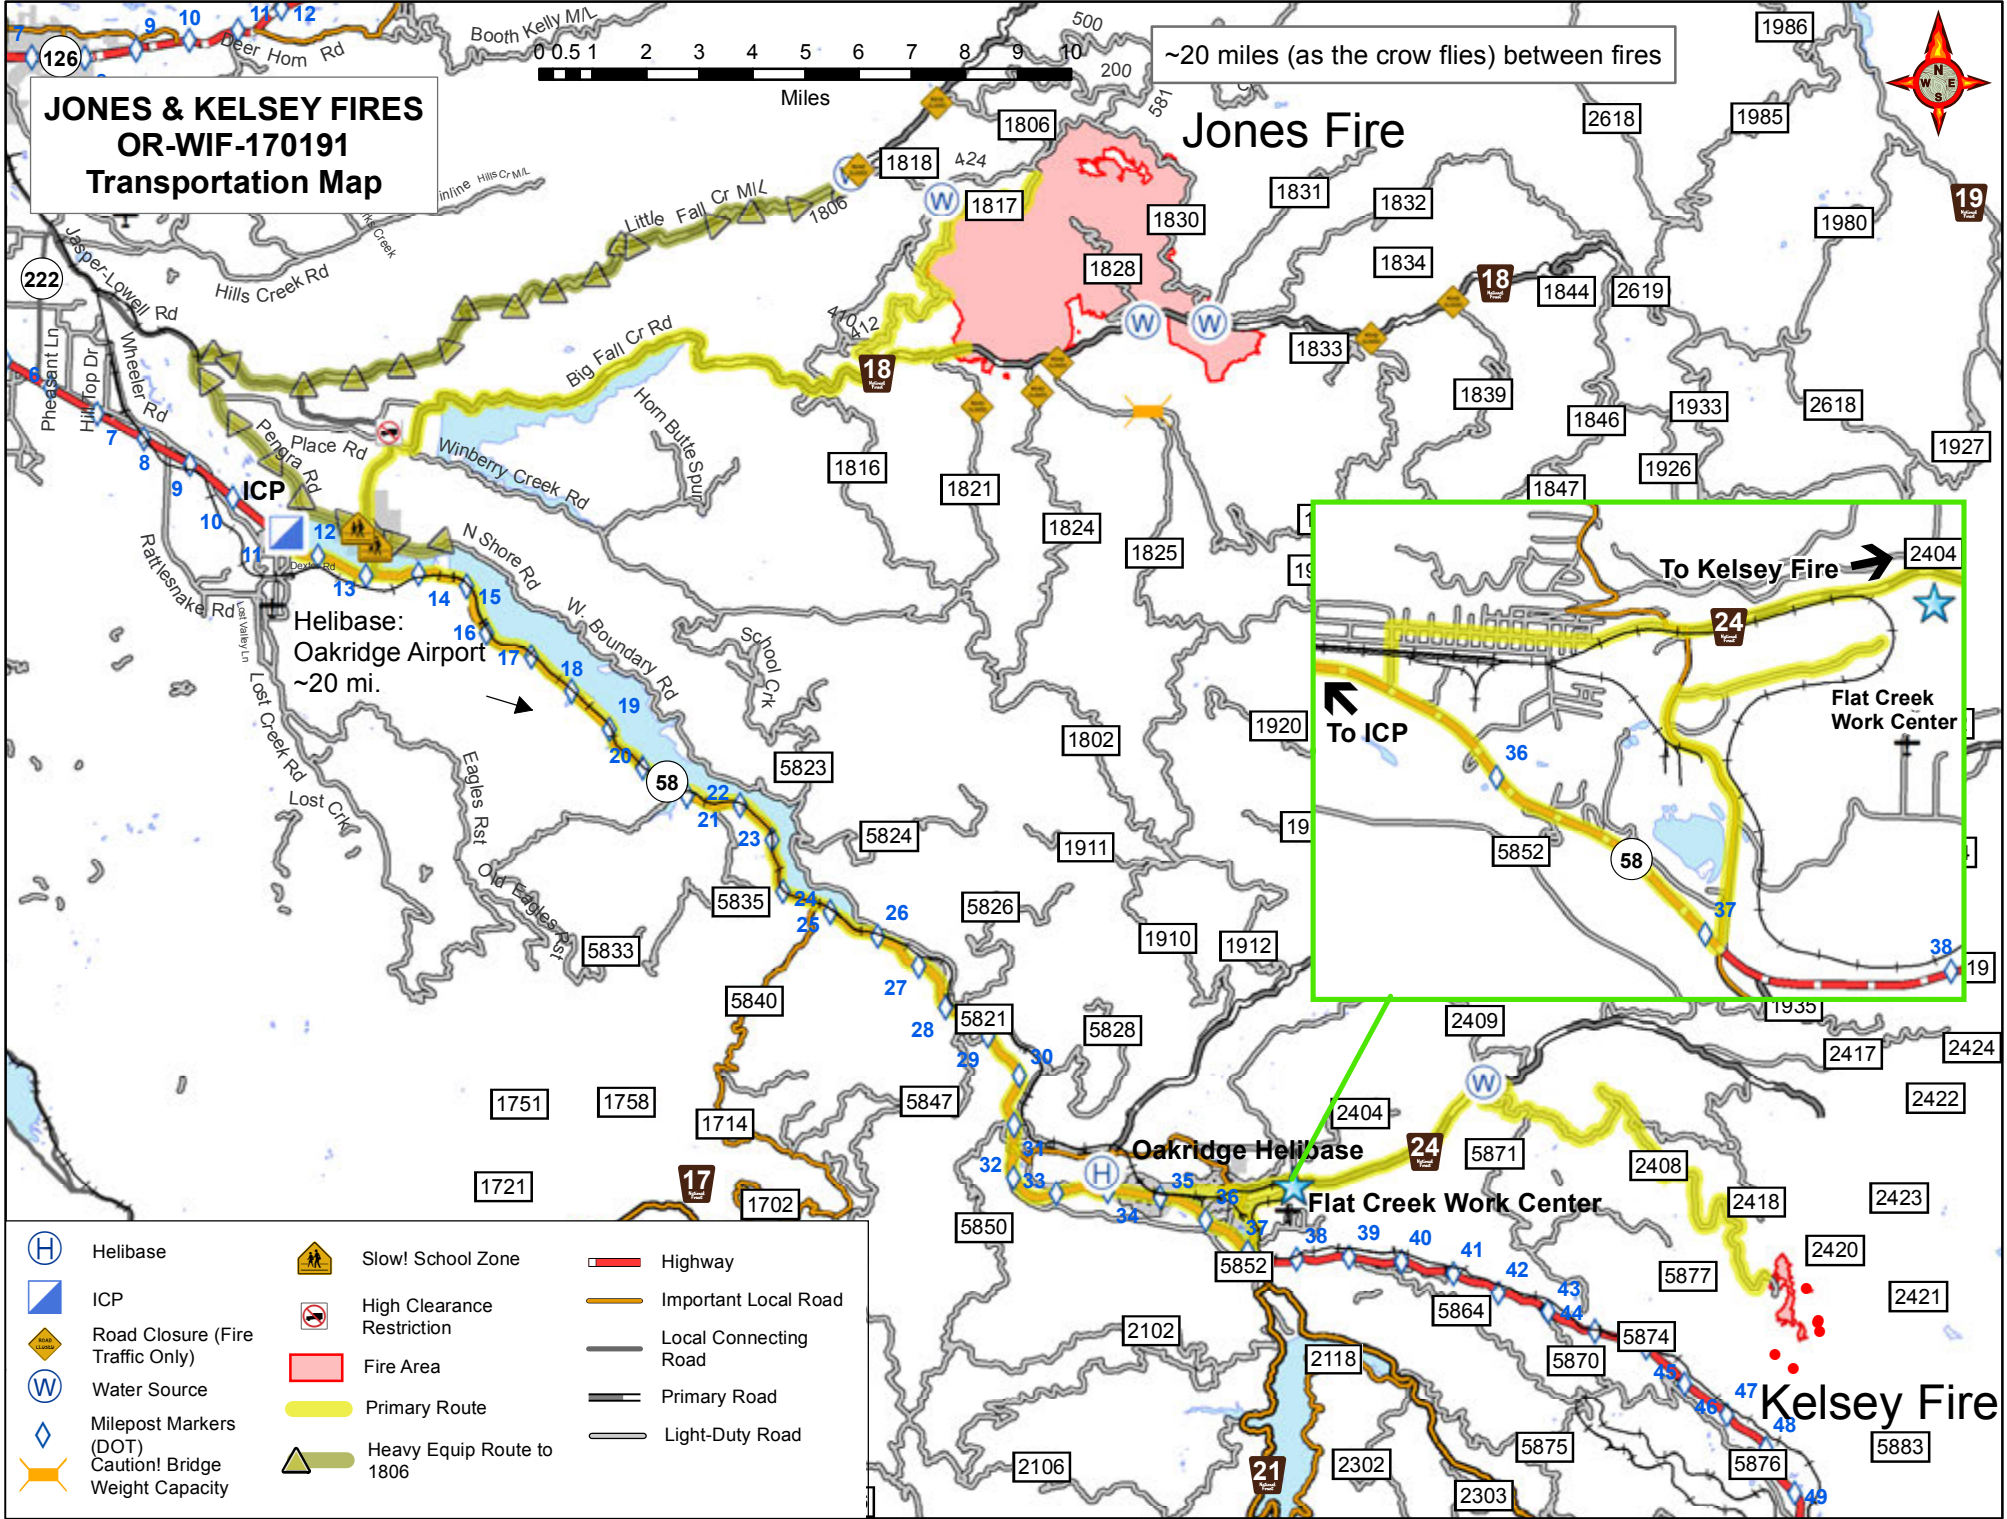

**JONES & KELSEY FIRES
OR-WIF-170191
Transportation Map**

~20 miles (as the crow flies) between fires

- | | | |
|--|--|--|
| | | |
| | | |
| | | |
| | | |
| | | |
| | | |

Helibase:
Oakridge Airport
~20 mi.

Jones Fire

To Kelsey Fire →

← To ICP

Flat Creek Work Center

Oakridge Helibase

Flat Creek Work Center

Kelsey Fire