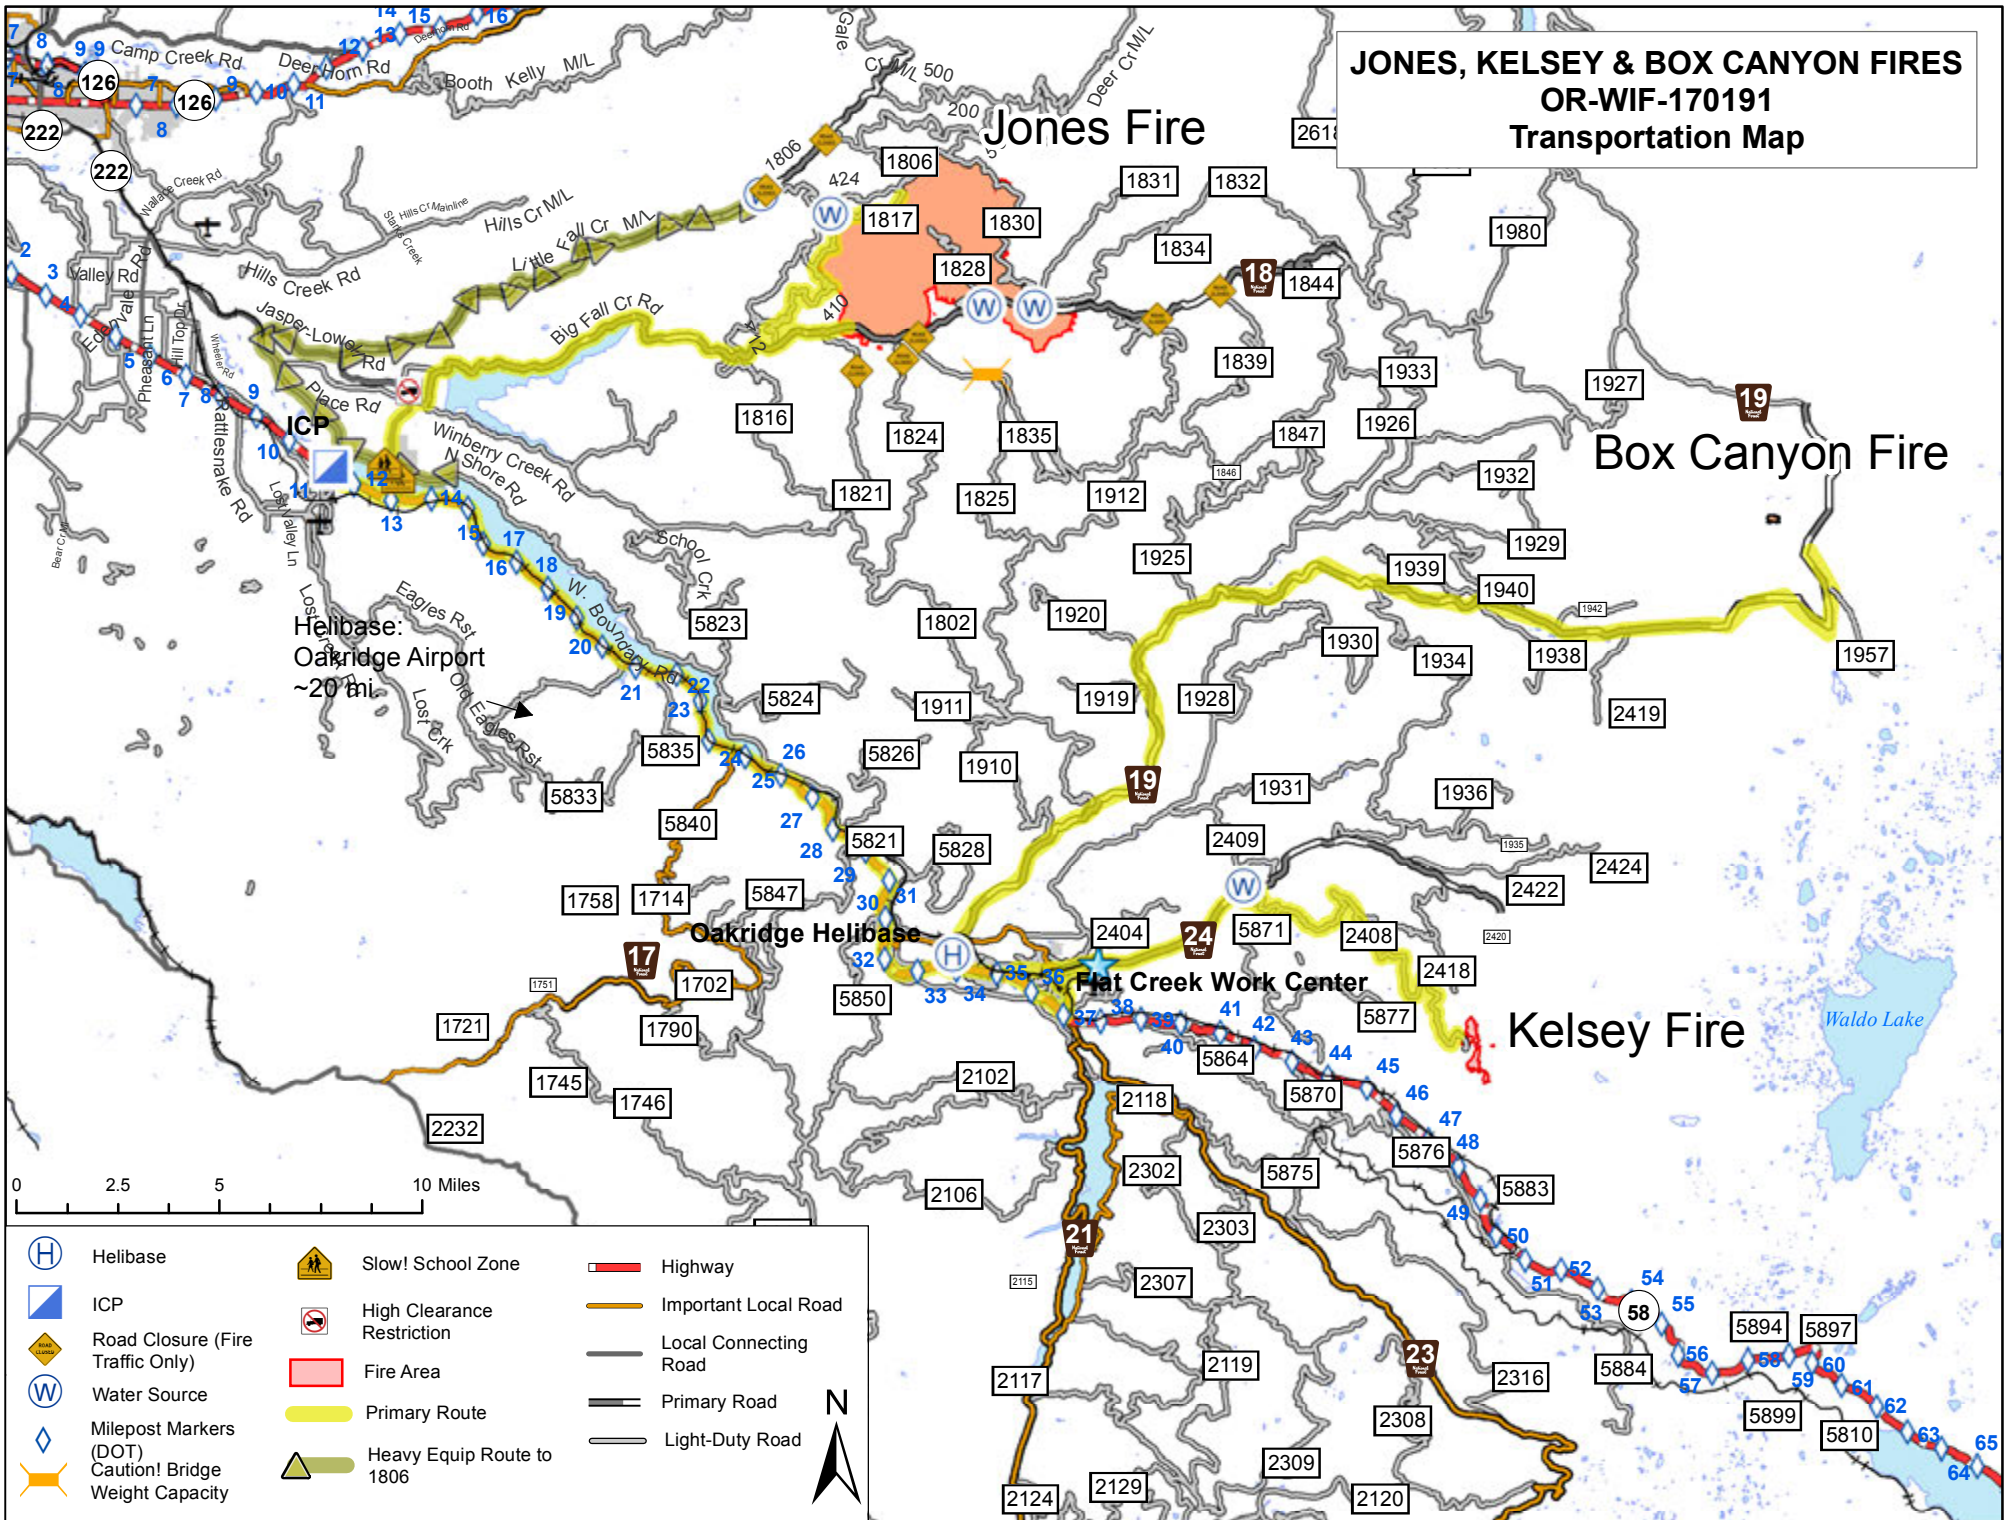

JONES, KELSEY & BOX CANYON FIRES OR-WIF-170191 Transportation Map

	Helibase		Slow! School Zone		Highway
	ICP		High Clearance Restriction		Important Local Road
	Road Closure (Fire Traffic Only)		Fire Area		Local Connecting Road
	Water Source		Primary Route		Primary Road
	Milepost Markers (DOT)		Heavy Equip Route to 1806		Light-Duty Road
	Caution! Bridge Weight Capacity				