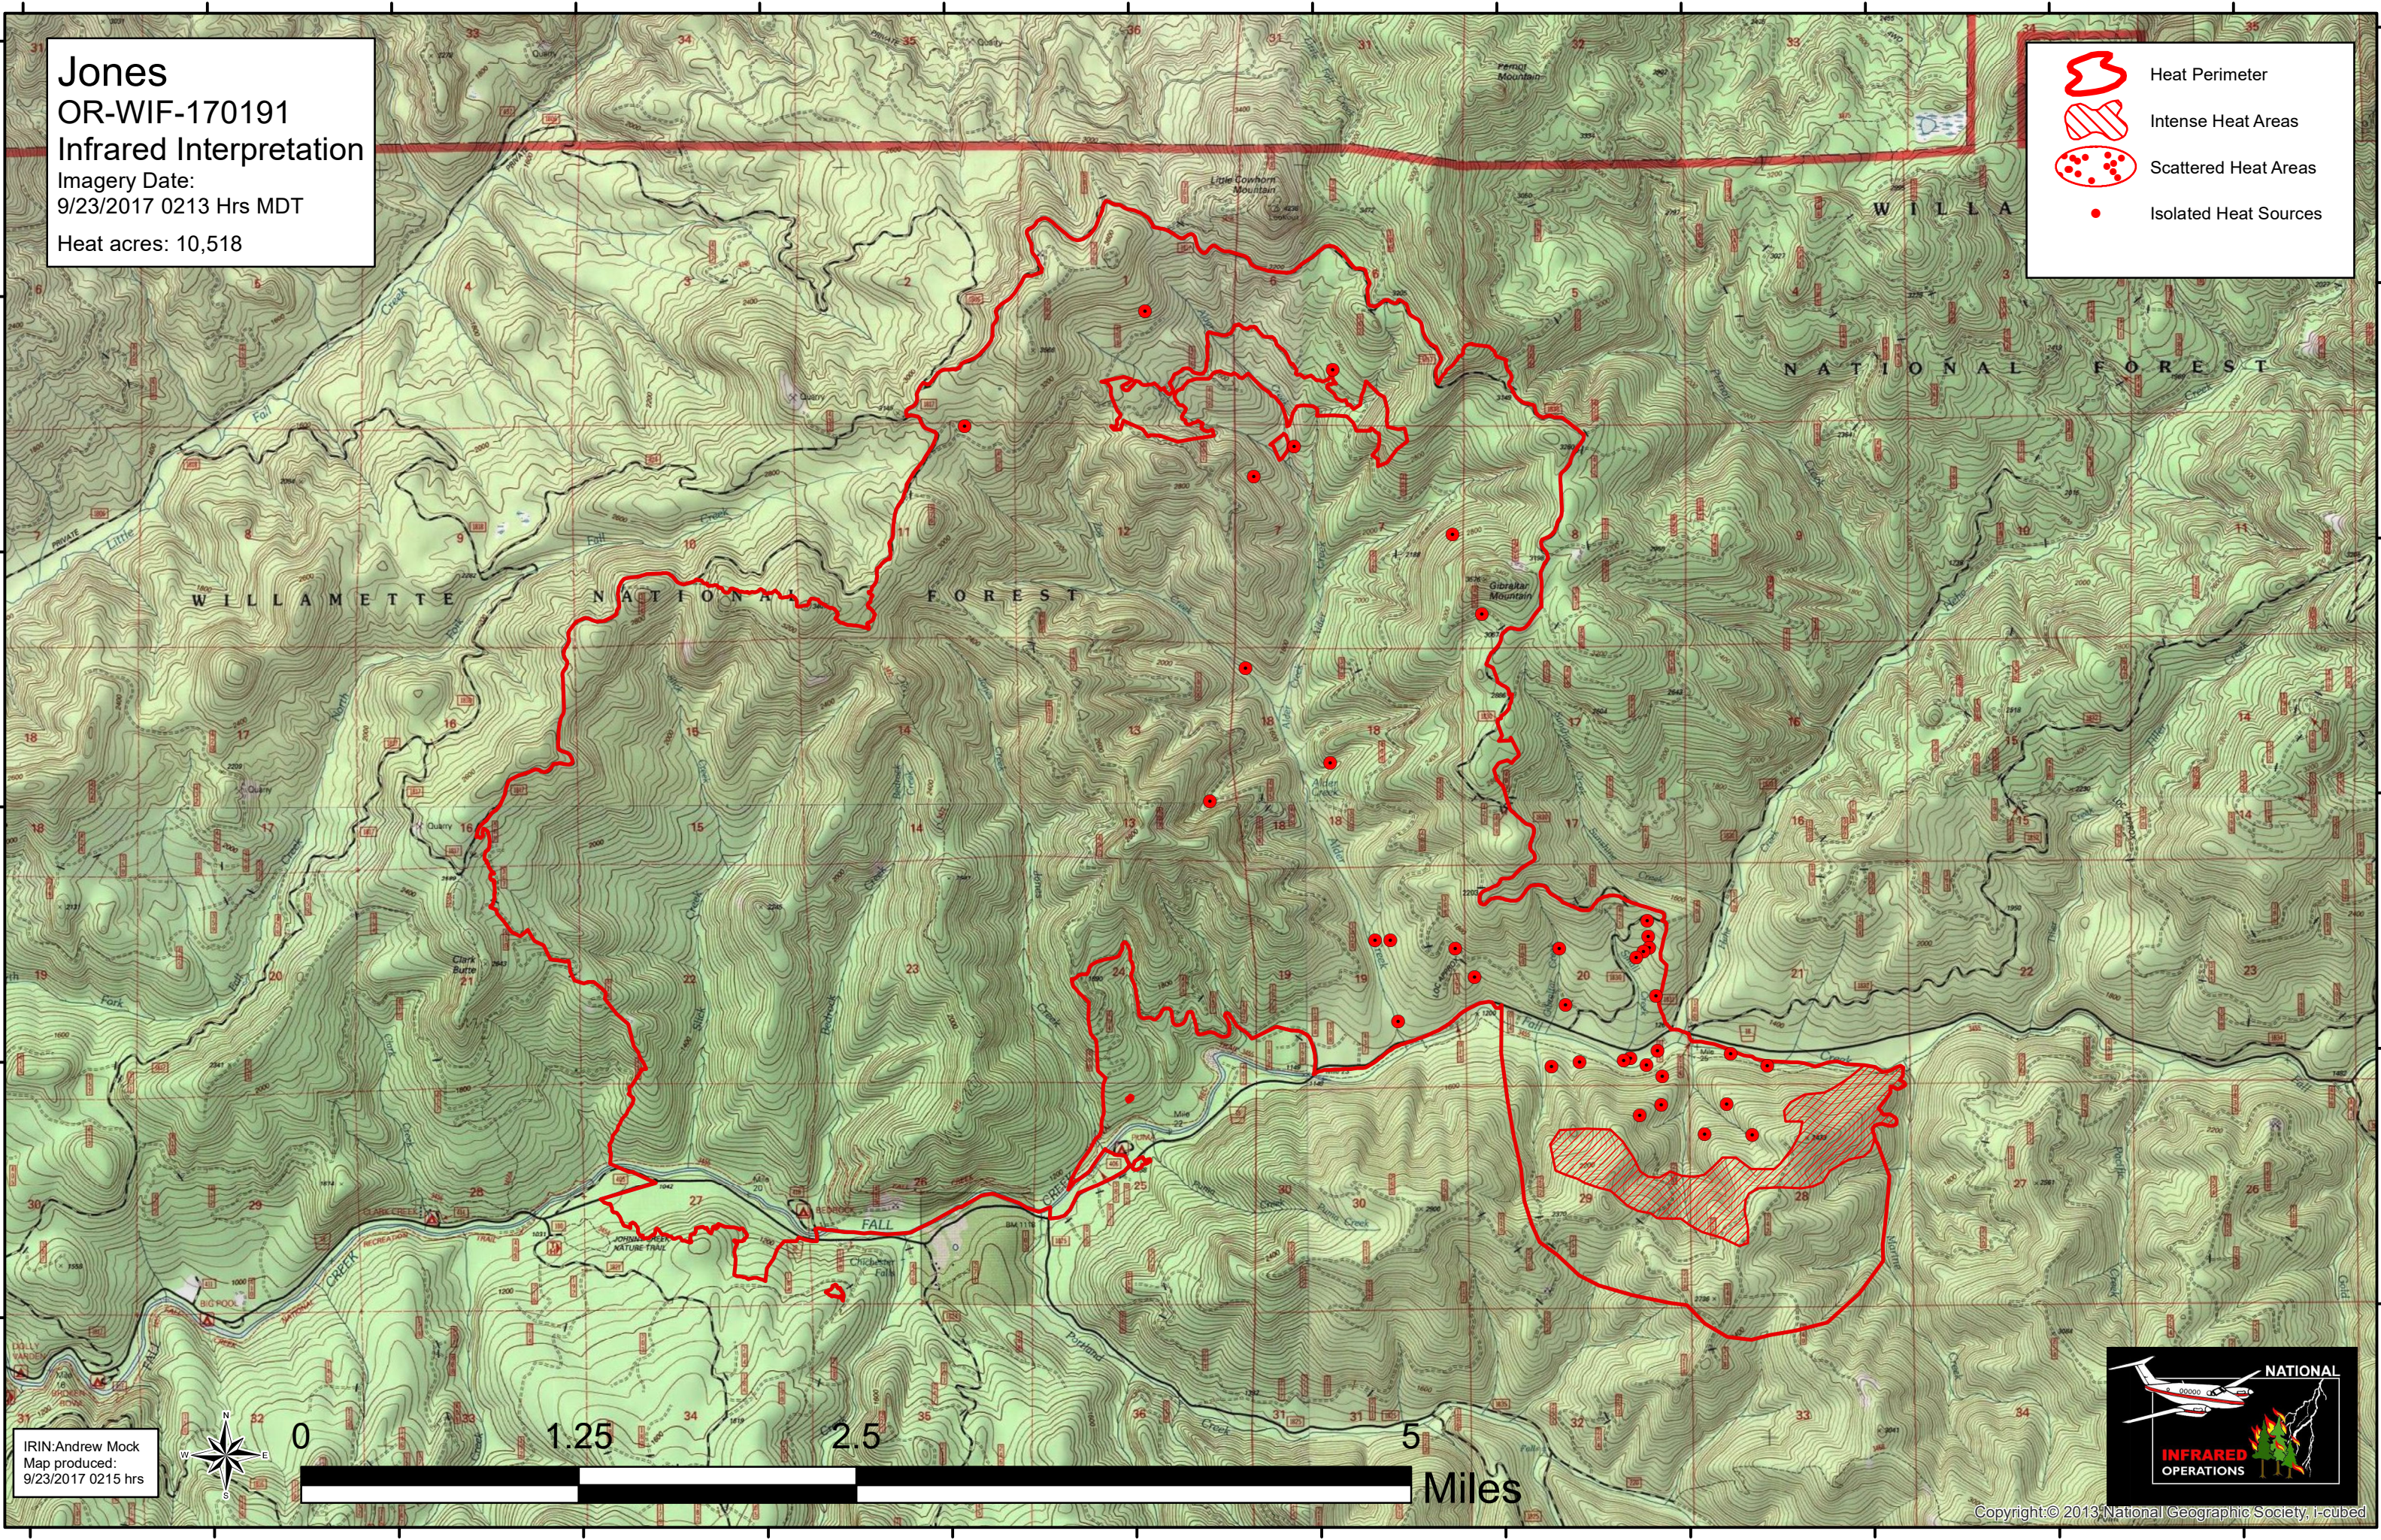

Jones OR-WIF-170191 Infrared Interpretation

Imagery Date:
9/23/2017 0213 Hrs MDT
Heat acres: 10,518

- Heat Perimeter
- Intense Heat Areas
- Scattered Heat Areas
- Isolated Heat Sources

IRIN: Andrew Mock
Map produced:
9/23/2017 0215 hrs