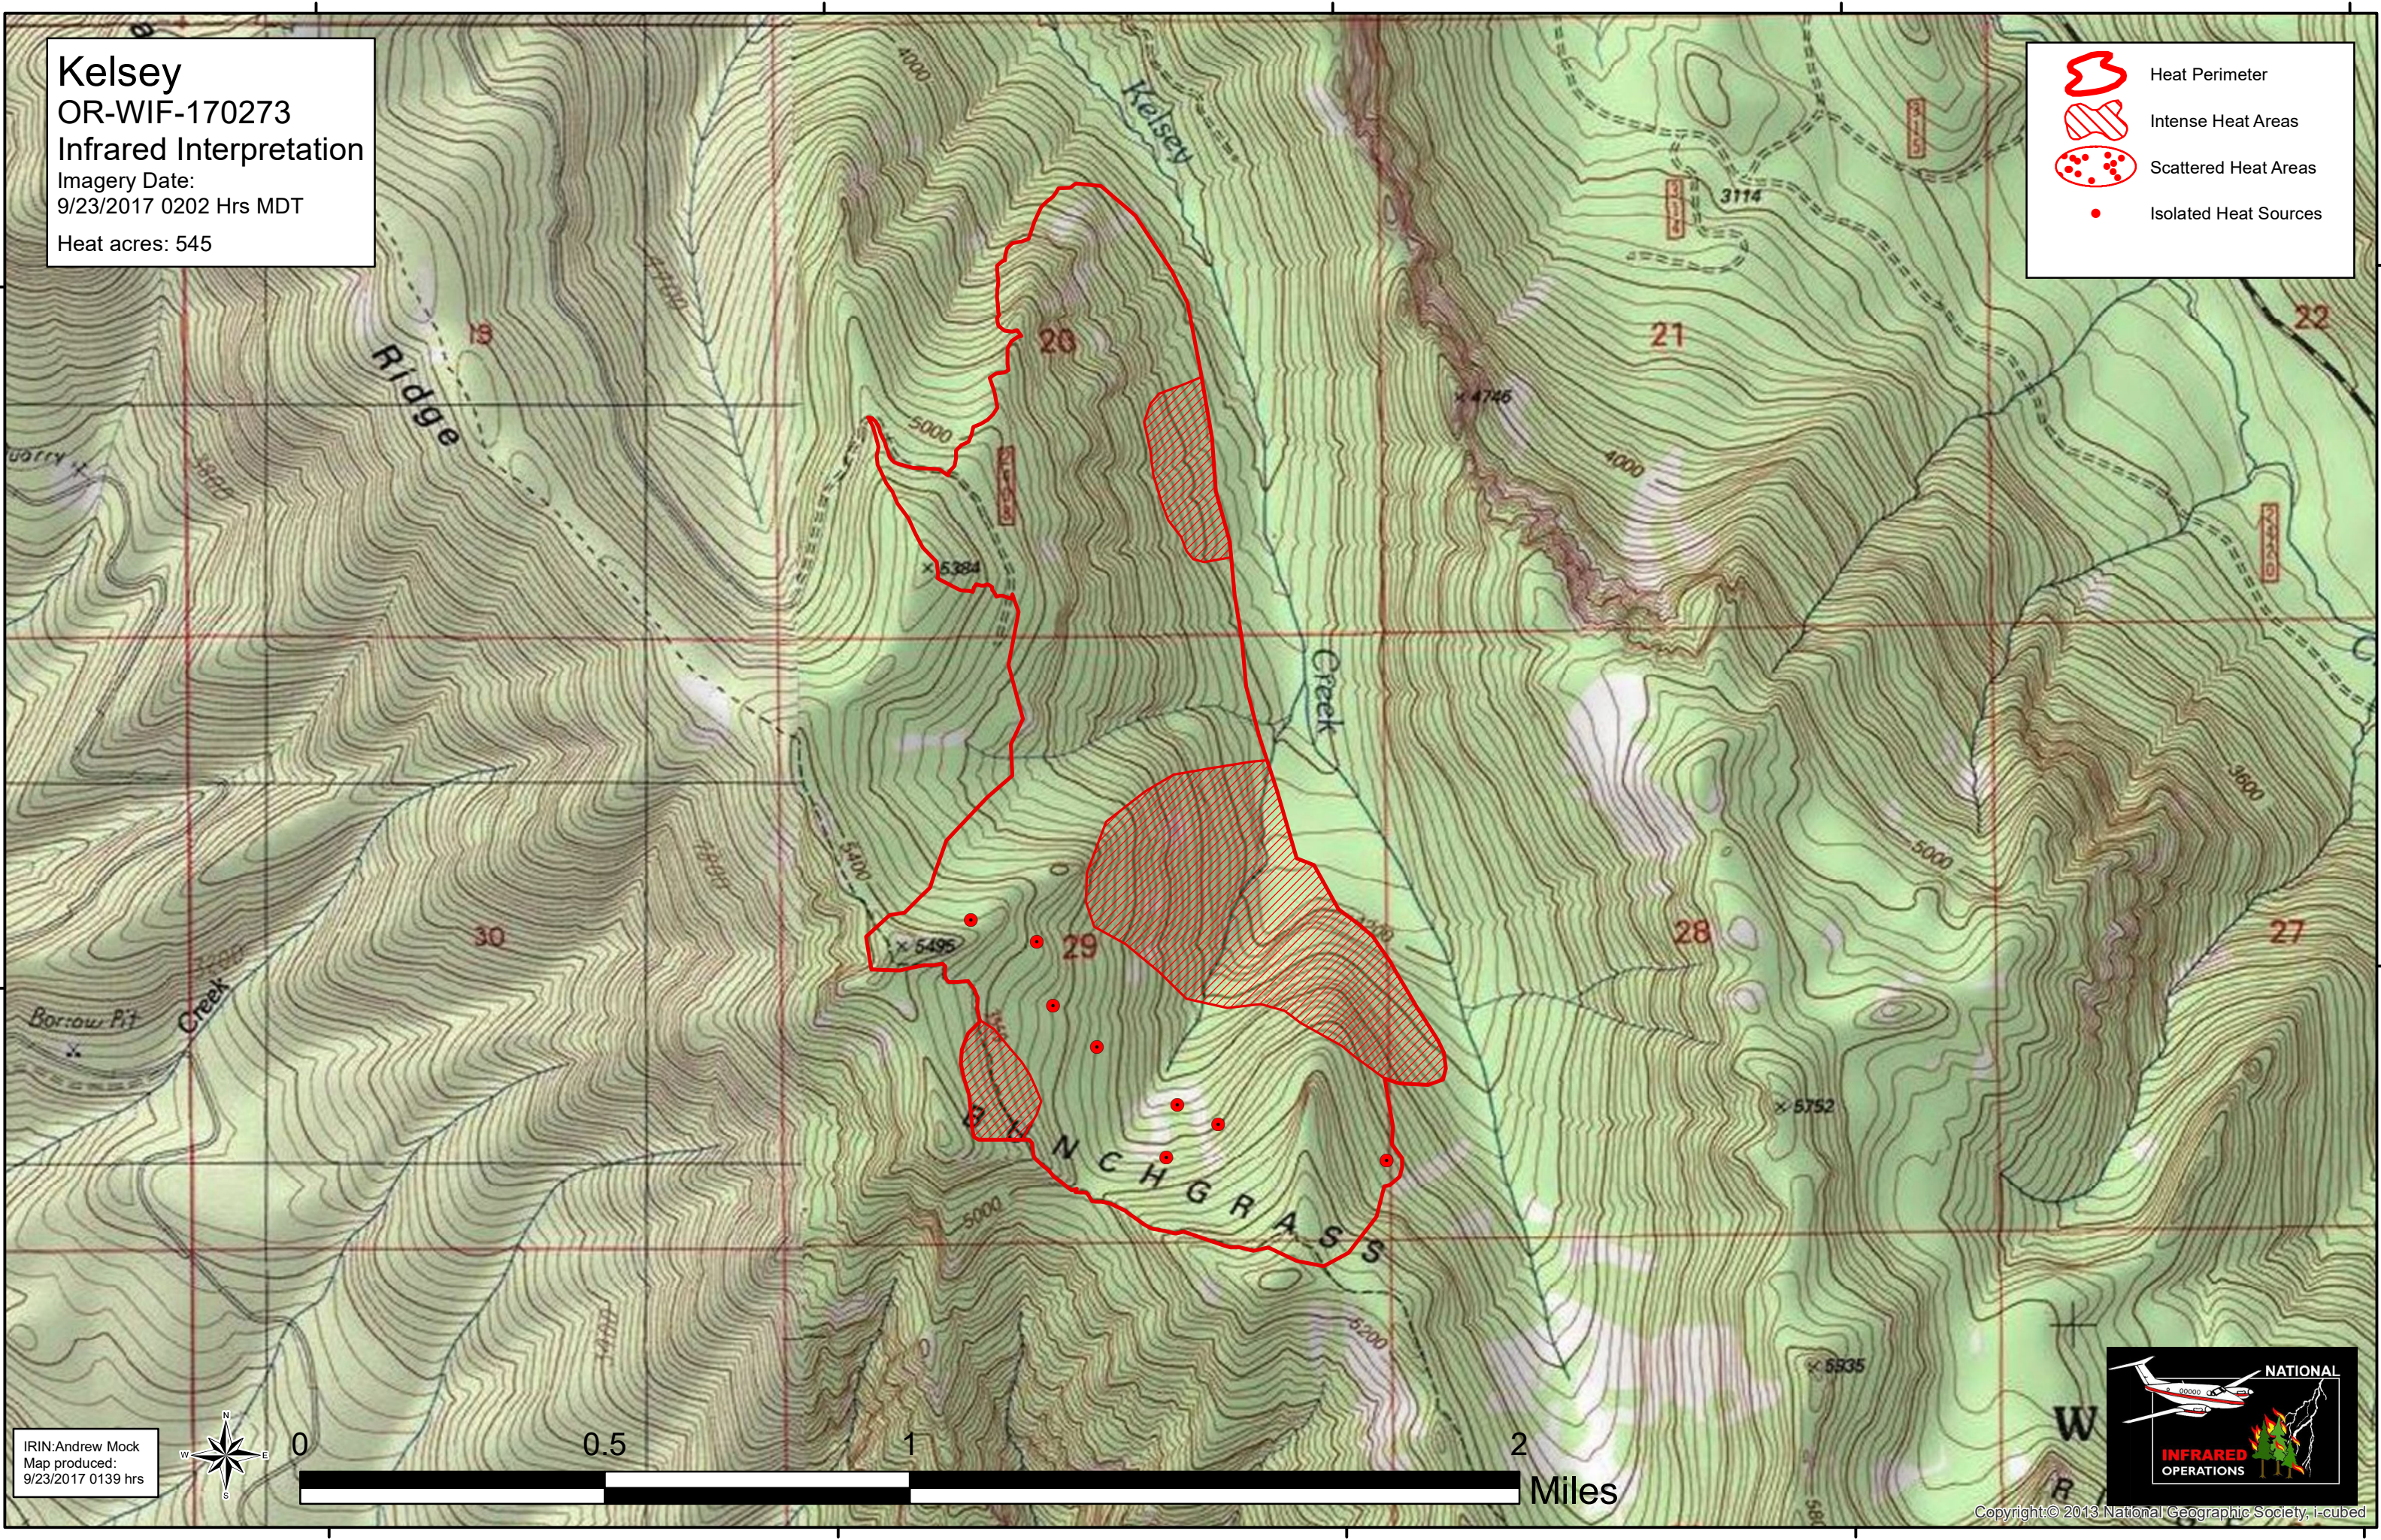

Kelsey OR-WIF-170273 Infrared Interpretation

Imagery Date:
9/23/2017 0202 Hrs MDT

Heat acres: 545

-  Heat Perimeter
-  Intense Heat Areas
-  Scattered Heat Areas
-  Isolated Heat Sources

IRIN: Andrew Mock
Map produced:
9/23/2017 0139 hrs

Copyright © 2013 National Geographic Society, I-cubed