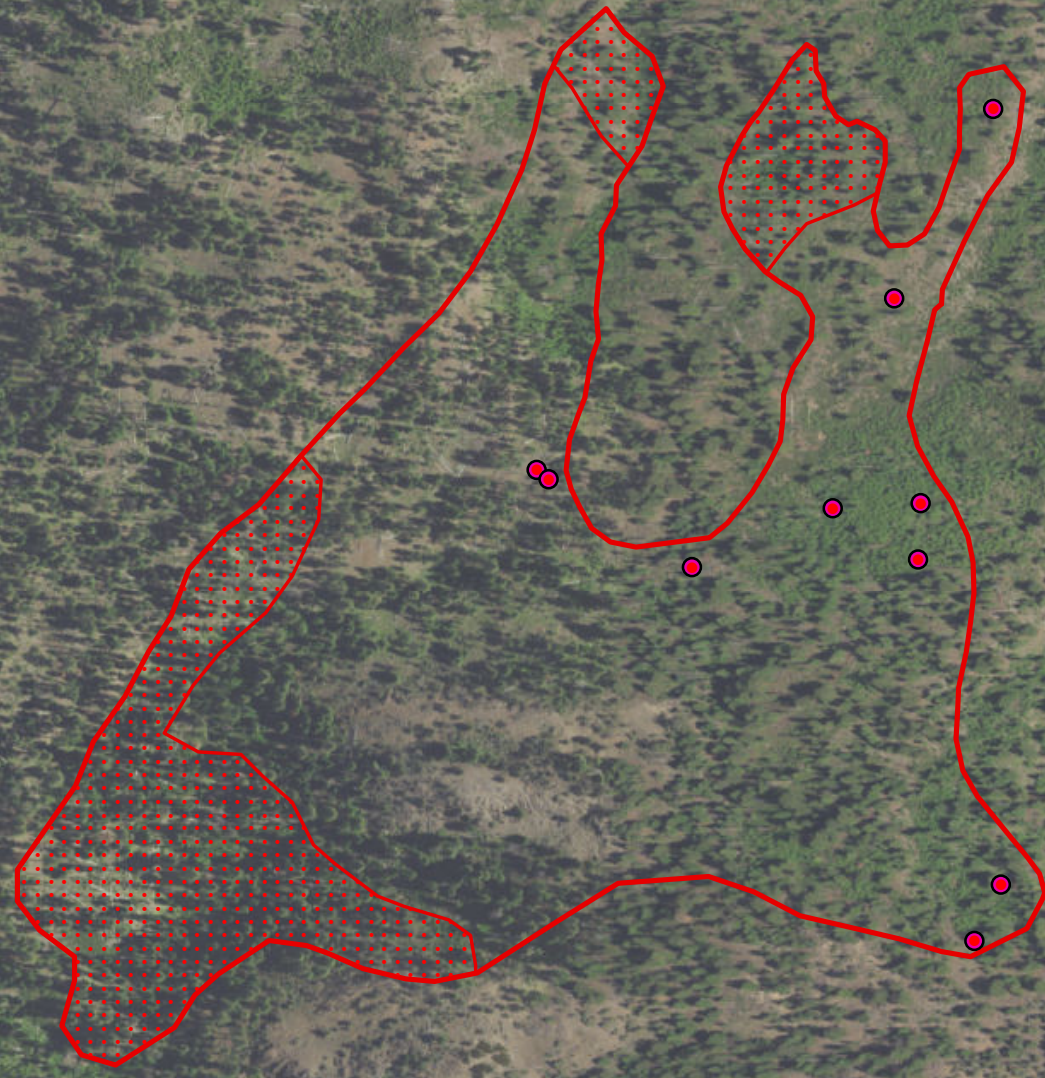

120°32'0"W

120°31'30"W

120°31'0"W

120°30'30"W

44°28'0"N

44°28'0"N

44°27'30"N

44°27'30"N

120°32'0"W

120°31'30"W

120°31'0"W

120°30'30"W

Heat Perimeter
 Scattered Heat
 Isolated Heat Points

NAD83 UTM Zone 10
 Map Produced: 08/19/2017 0500 PDT
 IRIN: Elsa Hucks

BELKNAP FIRE
OR-OCF-000837
 Infrared Interpretation
 Date of Imagery: 08/19/2017 0010 PDT
 82 Acres