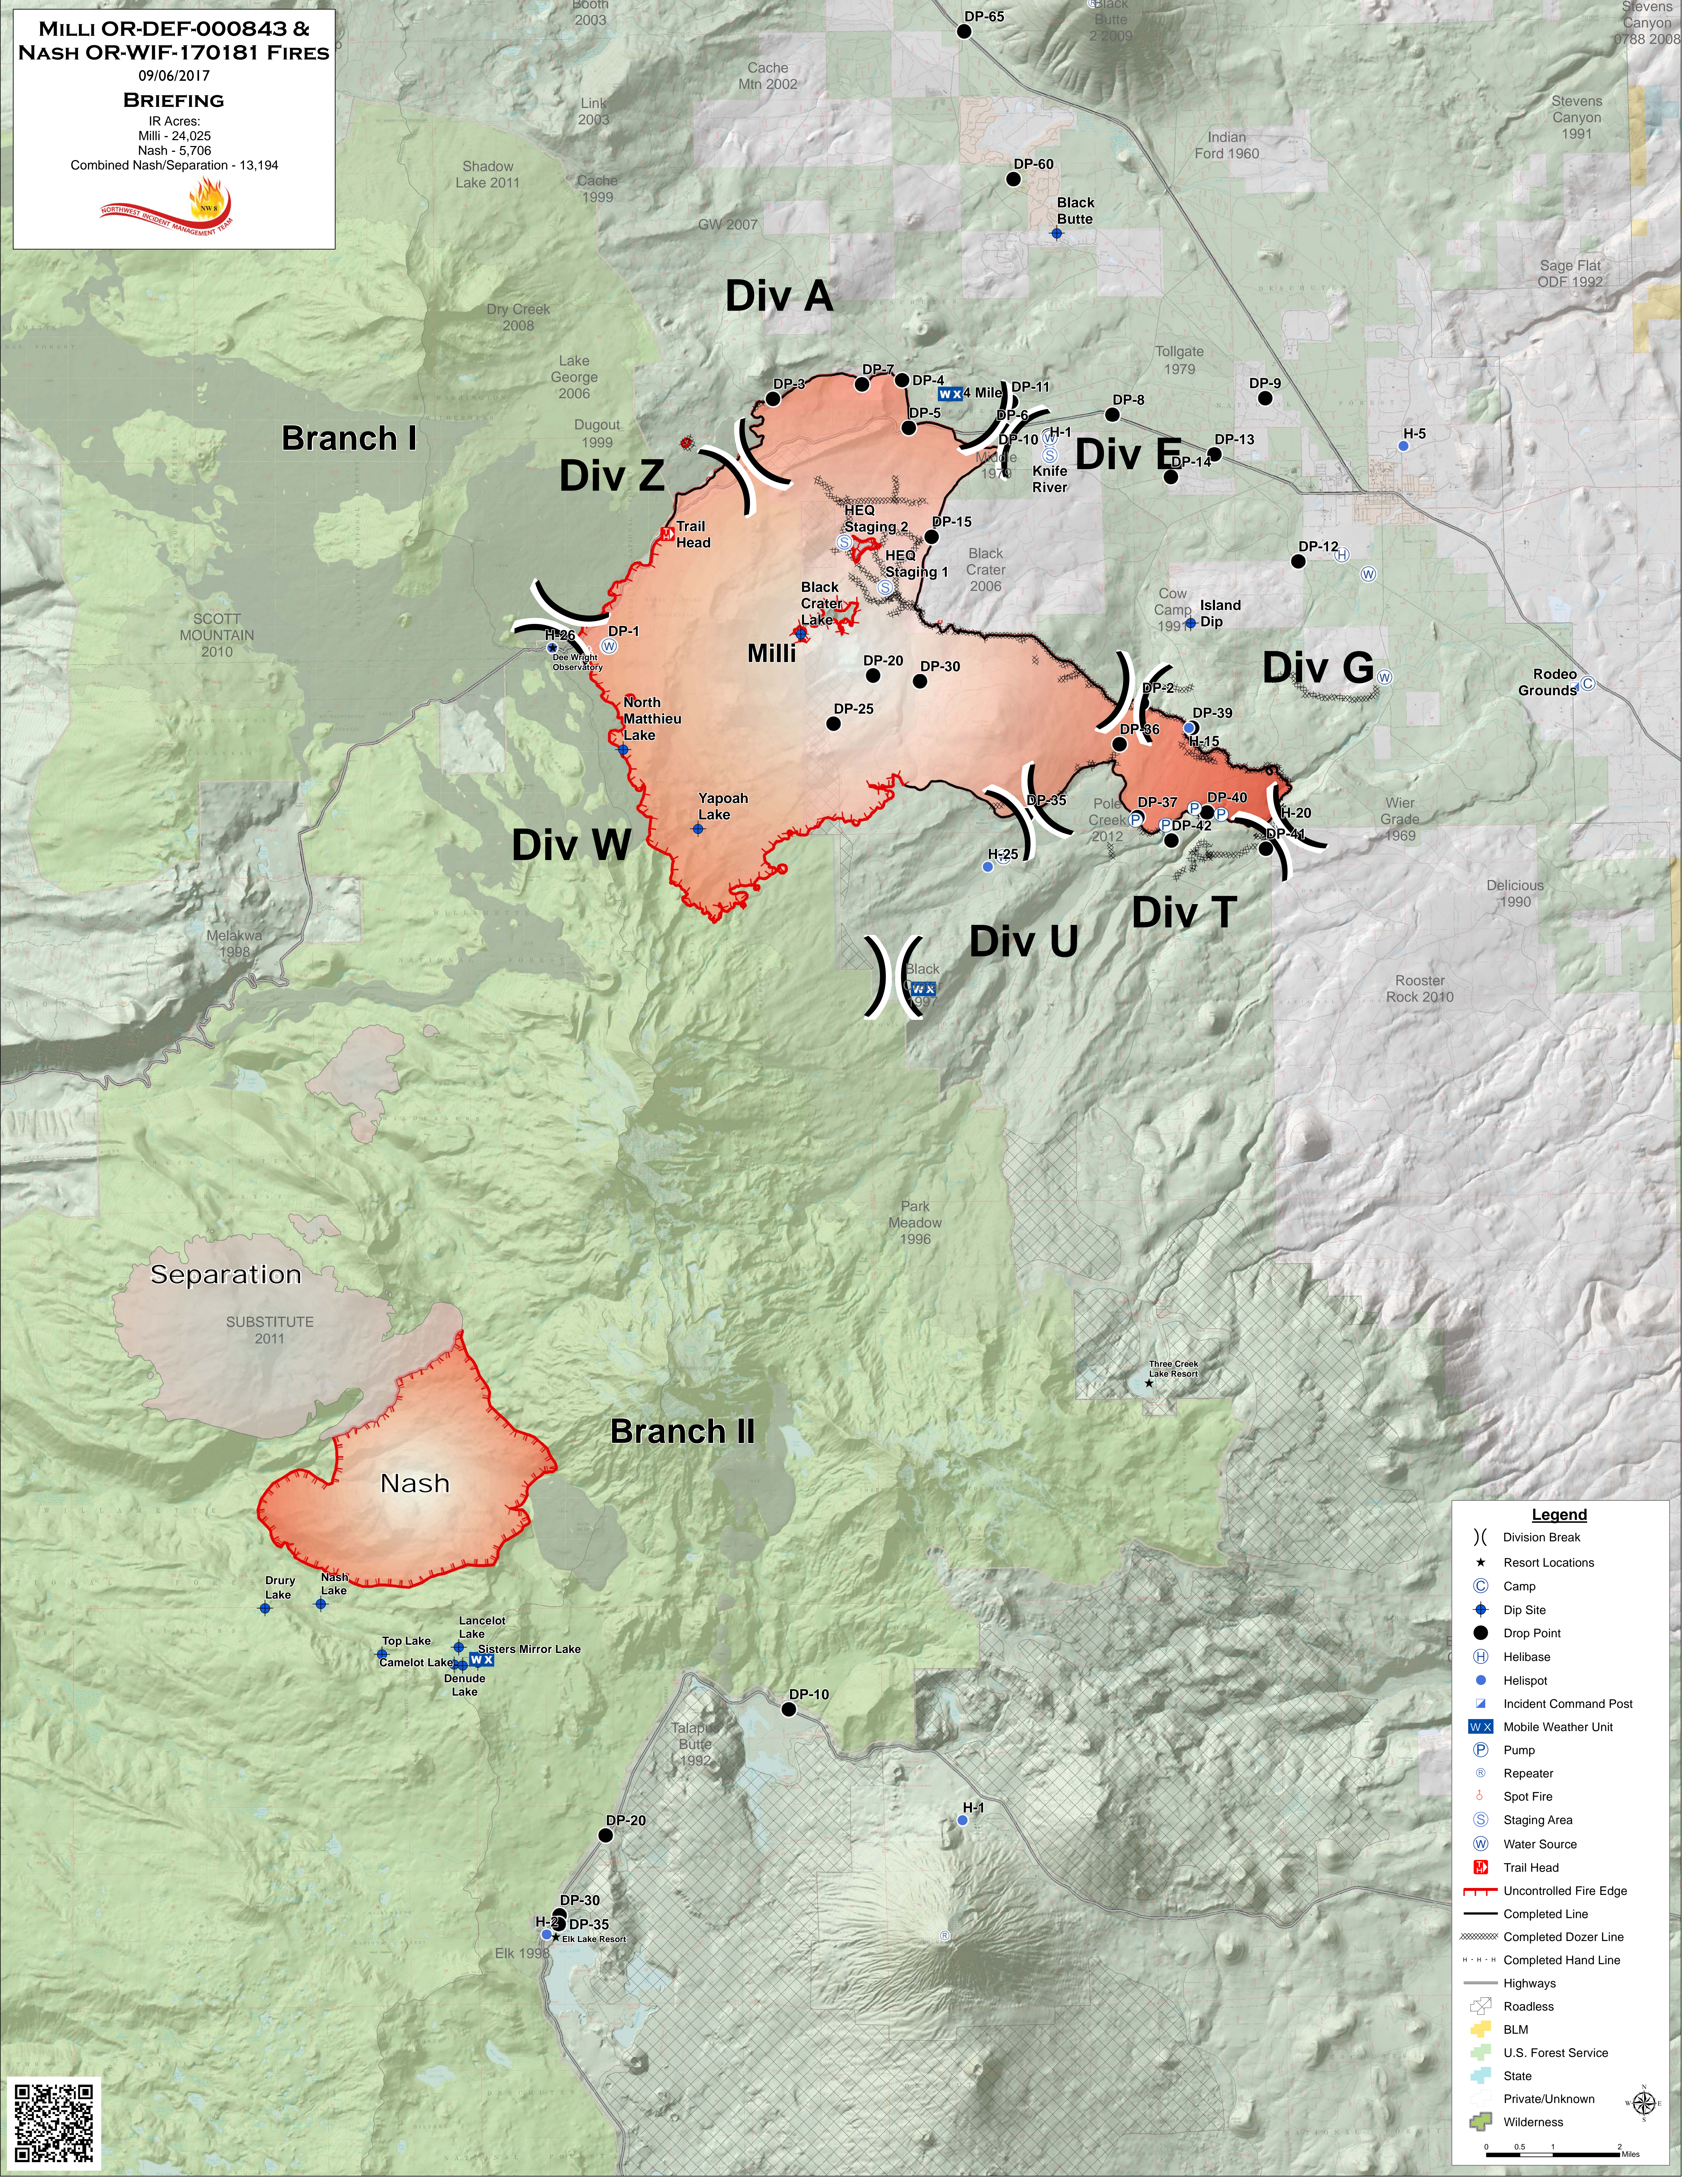

**MILLI OR-DEF-00843 &
NASH OR-WIF-170181 FIRES**

09/06/2017

BRIEFING

IR Acres:
Milli - 24,025
Nash - 5,706
Combined Nash/Separation - 13,194

Legend

-) (Division Break
- ★ Resort Locations
- ⊙ Camp
- ⊙ Dip Site
- Drop Point
- ⊙ Helibase
- Helispot
- ⊙ Incident Command Post
- W X Mobile Weather Unit
- P Pump
- ⊙ Repeater
- ⊙ Spot Fire
- ⊙ Staging Area
- ⊙ Water Source
- Trail Head
- Uncontrolled Fire Edge
- Completed Line
- Completed Dozer Line
- Completed Hand Line
- Highways
- Roadless
- BLM
- U.S. Forest Service
- State
- Private/Unknown
- Wilderness

0 0.5 1 2 Miles