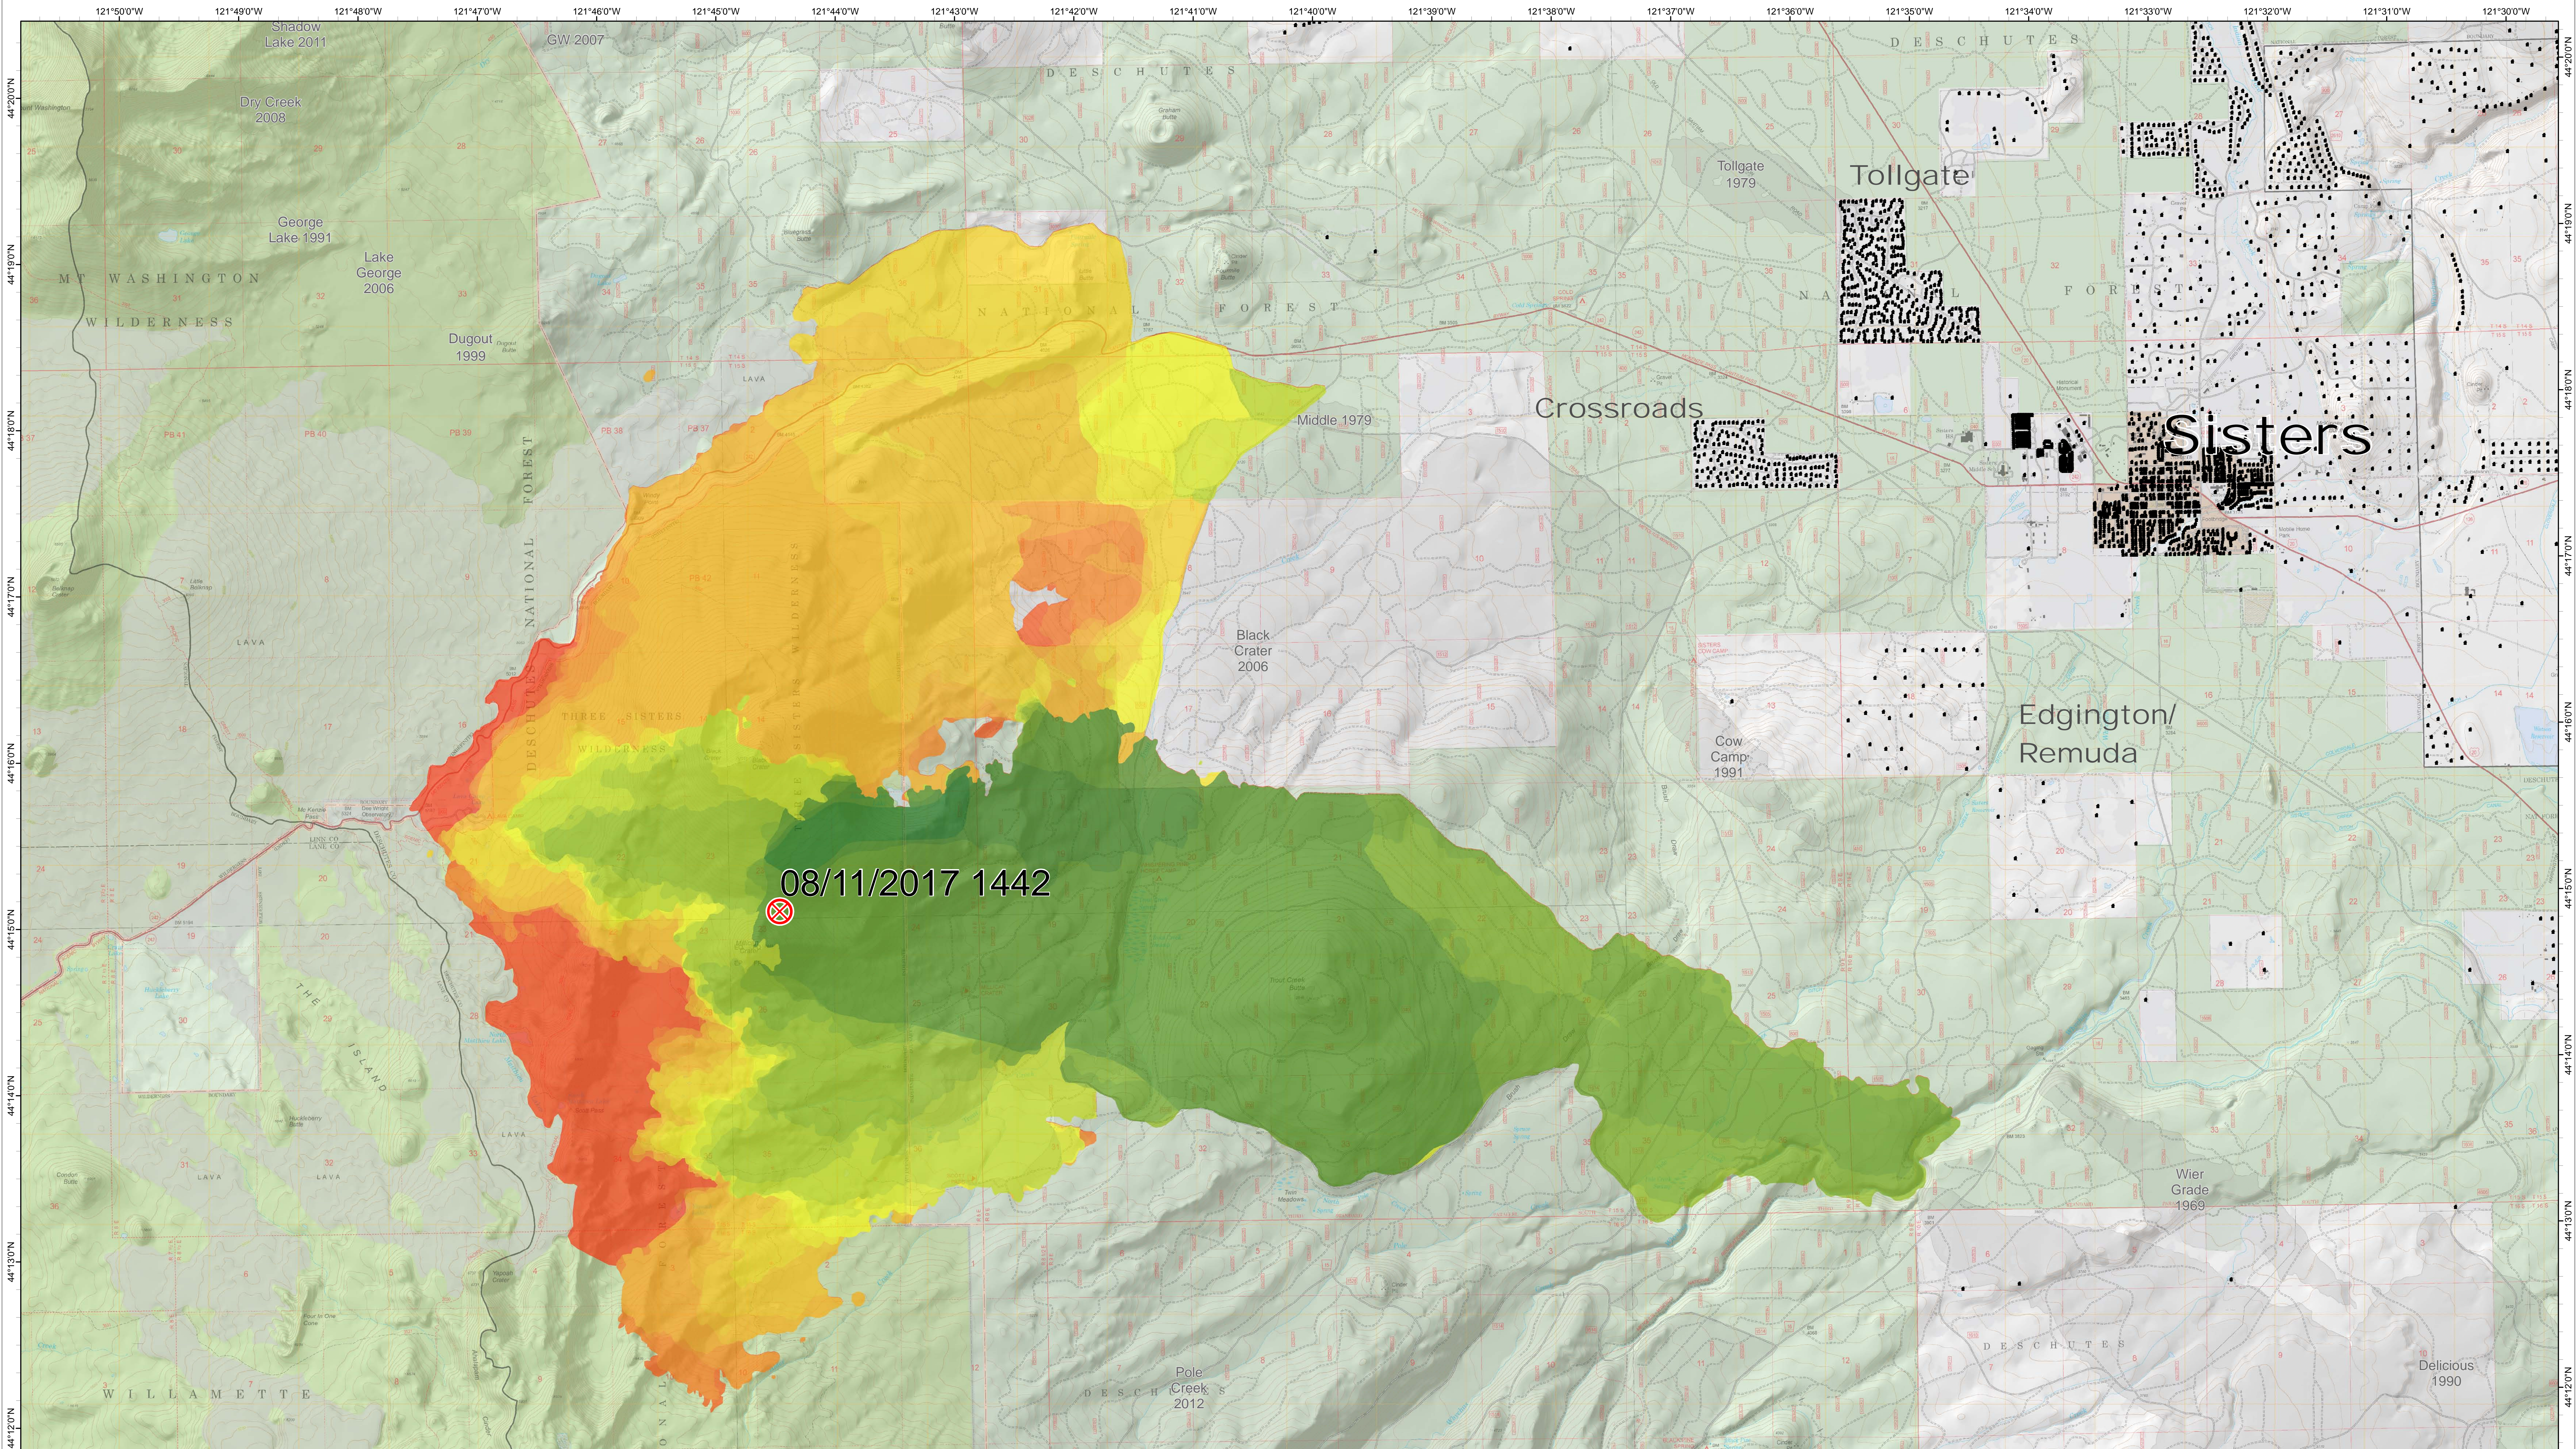

MILLI FIRE PROGRESSION

OR-DEF-000843

9/6/17

Fire Origin	8/15/17 - 254 Acres	8/21/17 @ 2:31 am - 10,496 Acres - 1,165 Acres Growth	8/25/17 @ 8:13 pm - 13,708 Acres - 295 Acres Growth	8/31/17 @ 1:25 am - 22,190 Acres - 487 Acres Growth
	8/16/17 - 905 Acres - 651 Acres Growth		8/27/17 @ 1:43 am - 15,509 Acre - 1,729 Acres Growth	
	8/18/17 - 6,248 Acres - 5,343 Acres Growth		8/27/17 @ 9:22 pm - 18,067 Acres - 2,558 Acres Growth	
	8/18/17 @ 11:48 pm - 7,814 Acres - 1,566 Acres Growth		8/29/17 @ 2:02 am - 21,100 Acres - 3,033 Acres Growth	
	8/19/17 @ 9:52 pm - 9,331 Acres - 1,517 Acres Growth		8/25/17 @ 1:19 am - 13,485 Acres - 676 Acres Growth	
			8/29/17 @ 8:36 pm - 21,703 Acres - 603 Acres Growth	

* Reduction in acres due to more accurate mapping