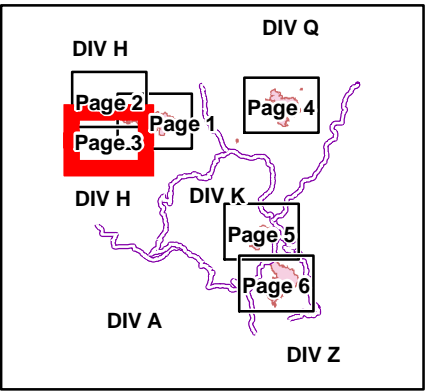

- Legend**
- ✕ Closure
  - ⊕ Dip Site
  - Drop Point
  - 🔥 Fire Location
  - Gate
  - Helispot
  - Ⓜ Water Source
  - 🔥 Uncontrolled Fire Edge
  - Completed Line
  - ⊗ Completed Dozer Line
  - ⋈ Completed Hand Line
  - 🌊 Division Break Lines
  - ⊕ NHD Water Boundaries
  - 🌊 RIVERS

Legend

- Drop Point
- Uncontrolled Fire Edge
- Completed Line
- Completed Dozer Line
- Completed Hand Line

Legend

- Drop Point
- 🔴 Uncontrolled Fire Edge
- ⚡ Completed Hand Line

Legend

-  Dip Site
-  Uncontrolled Fire Edge
-  Completed Hand Line

Legend

- Drop Point
- 🔴 Uncontrolled Fire Edge

Legend

- Drop Point
- 🔥 Fire Location
- Ⓜ Water Source
- 🔴 Uncontrolled Fire Edge
- ⊗ Completed Dozer Line
- ⋈ Completed Hand Line
- 🟪 Division Break Lines

Legend

-  Uncontrolled Fire Edge
-  Completed Dozer Line
-  Division Break Lines