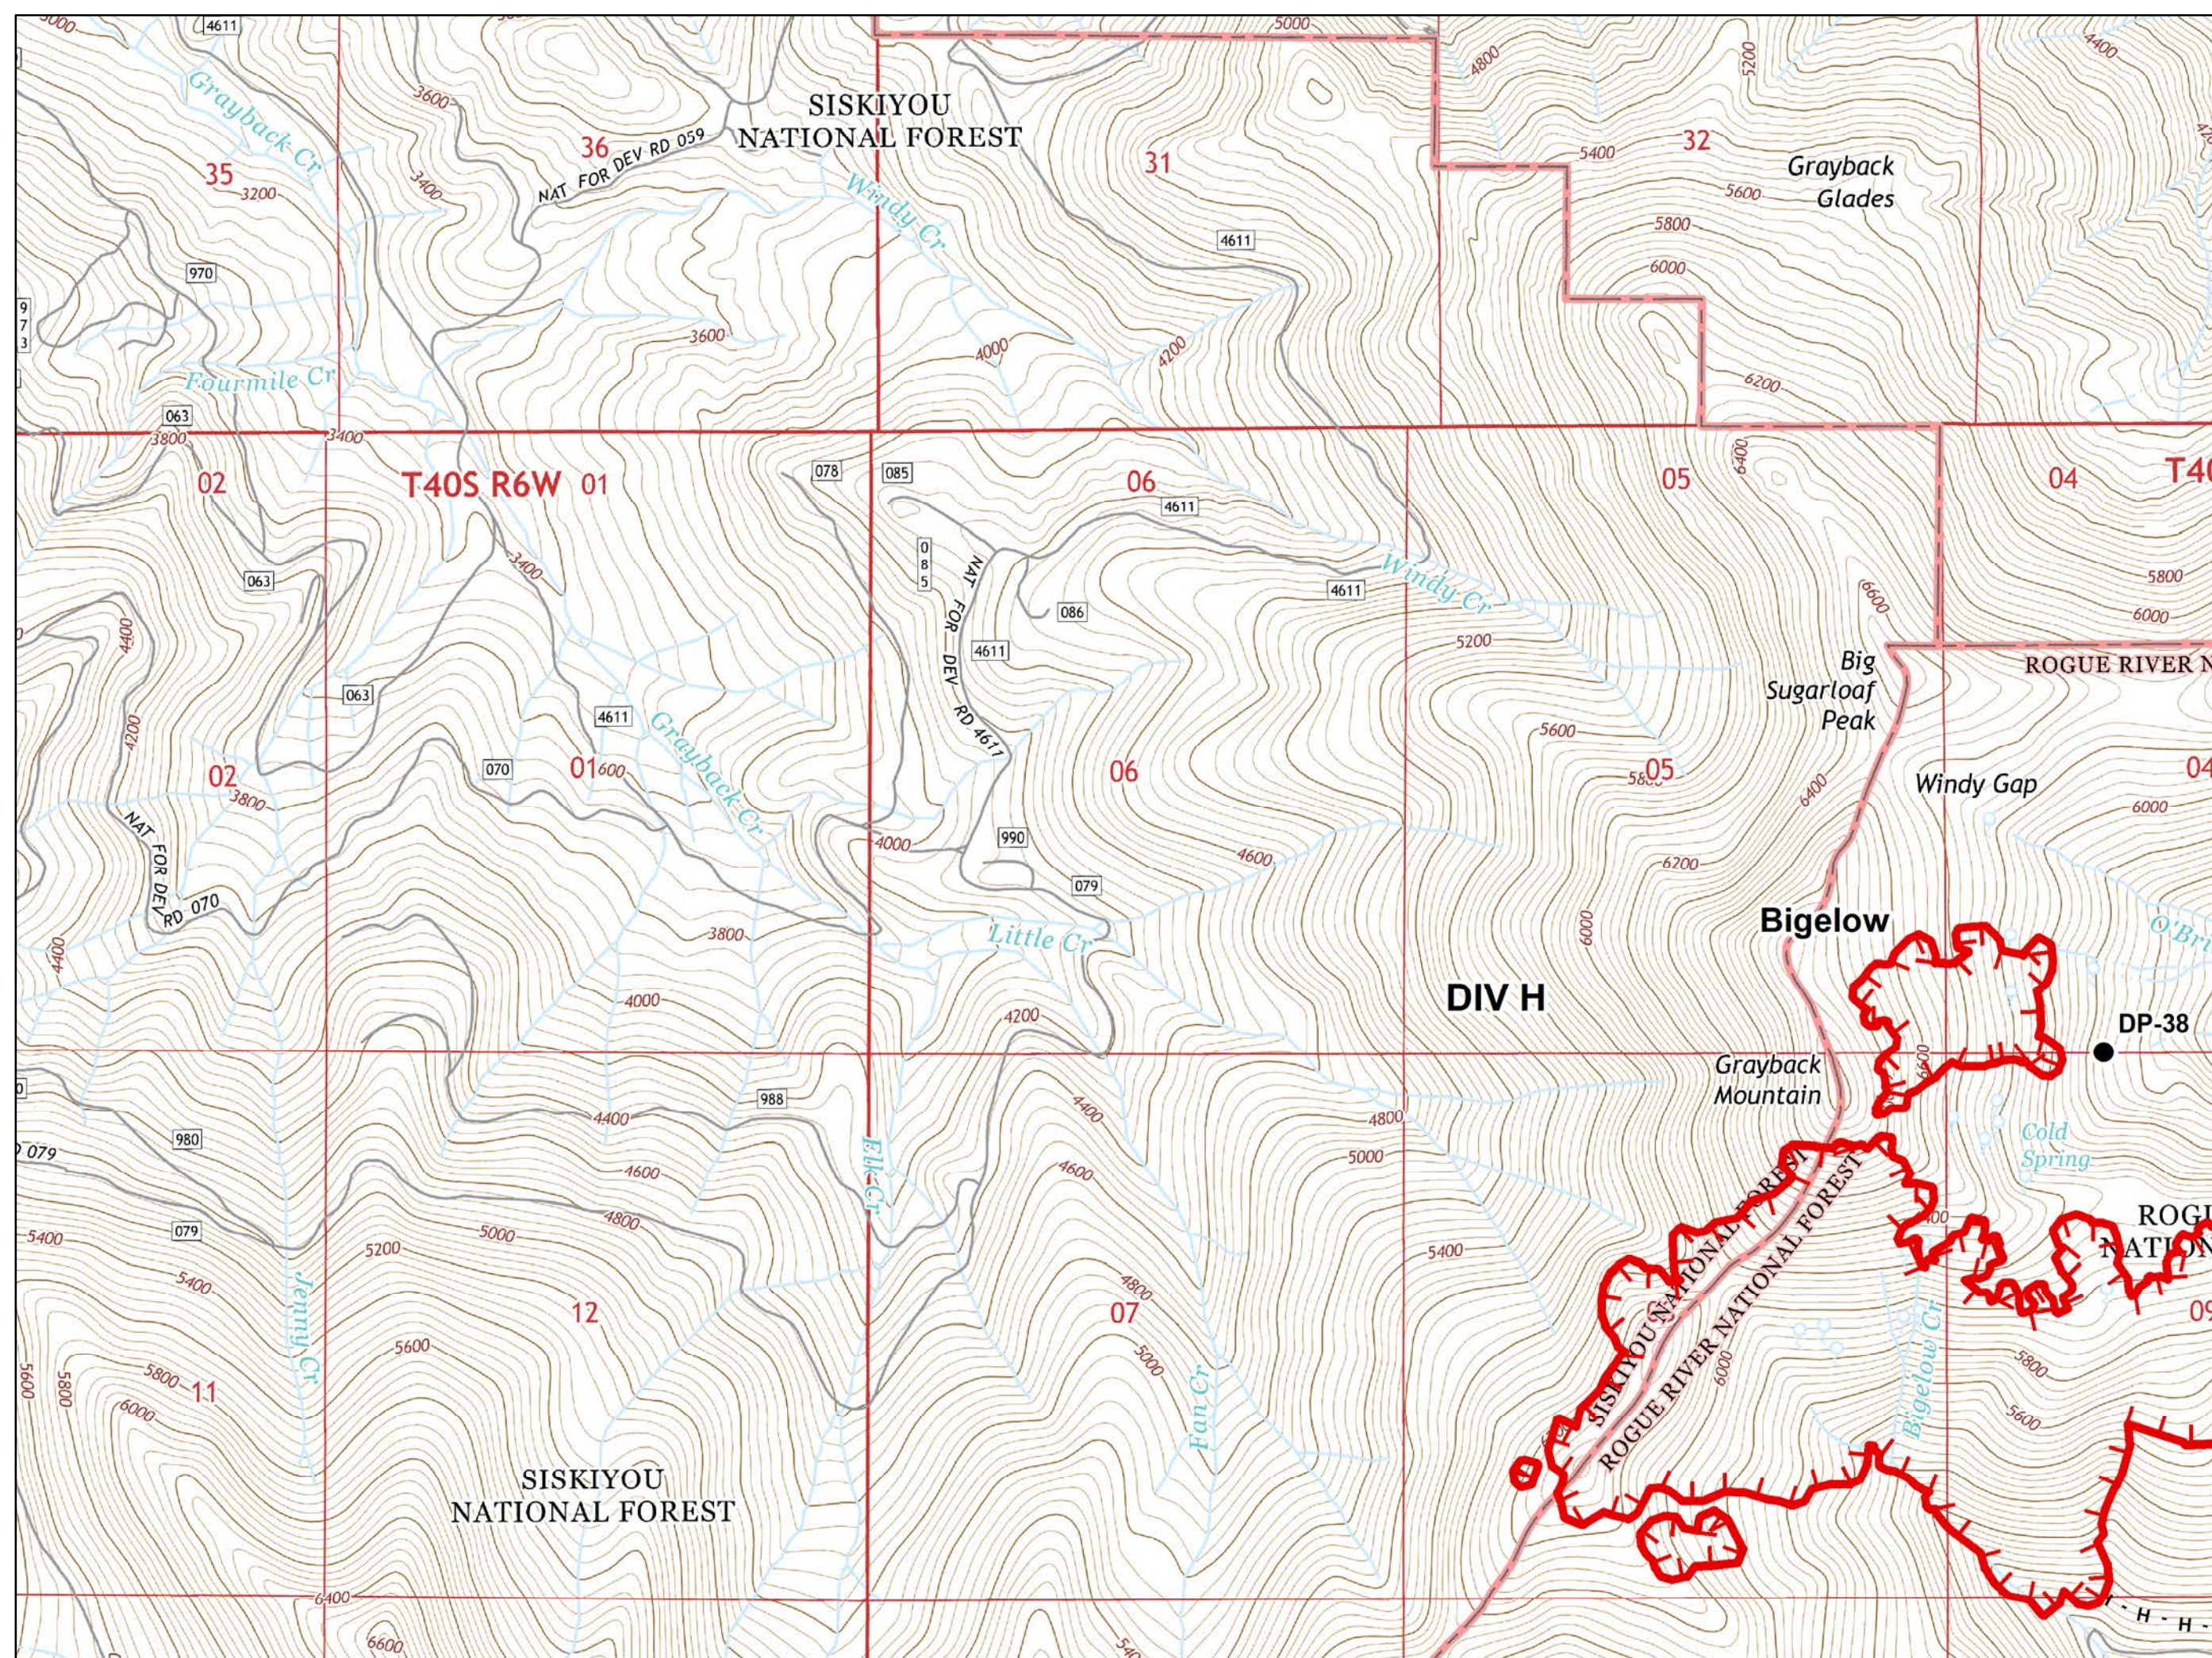

- Legend**
- ✕ Closure
  - ⊕ Dip Site
  - Drop Point
  - 🔥 Fire Location
  - Gate
  - Helispot
  - Ⓜ Water Source
  - 🔥 Uncontrolled Fire Edge
  - Completed Line
  - ⊗ Completed Dozer Line
  - ⋈ Completed Hand Line
  - 🌊 Division Break Lines
  - ⊕ NHD Water Boundaries
  - 🌊 RIVERS

Legend

- Drop Point
- Uncontrolled Fire Edge
- Completed Line
- Completed Dozer Line
- Completed Hand Line

Legend

- Drop Point
- 🔴 Uncontrolled Fire Edge
- ⚡ Completed Hand Line

Legend

-  Dip Site
-  Uncontrolled Fire Edge
-  Completed Hand Line

Legend

- Drop Point
- 🔴 Uncontrolled Fire Edge

Legend

- Drop Point
- 🔥 Fire Location
- Ⓜ Water Source
- 🔴 Uncontrolled Fire Edge
- ⊗ Completed Dozer Line
- ⋈ Completed Hand Line
- 🟪 Division Break Lines

Legend

-  Uncontrolled Fire Edge
-  Completed Dozer Line
-  Division Break Lines