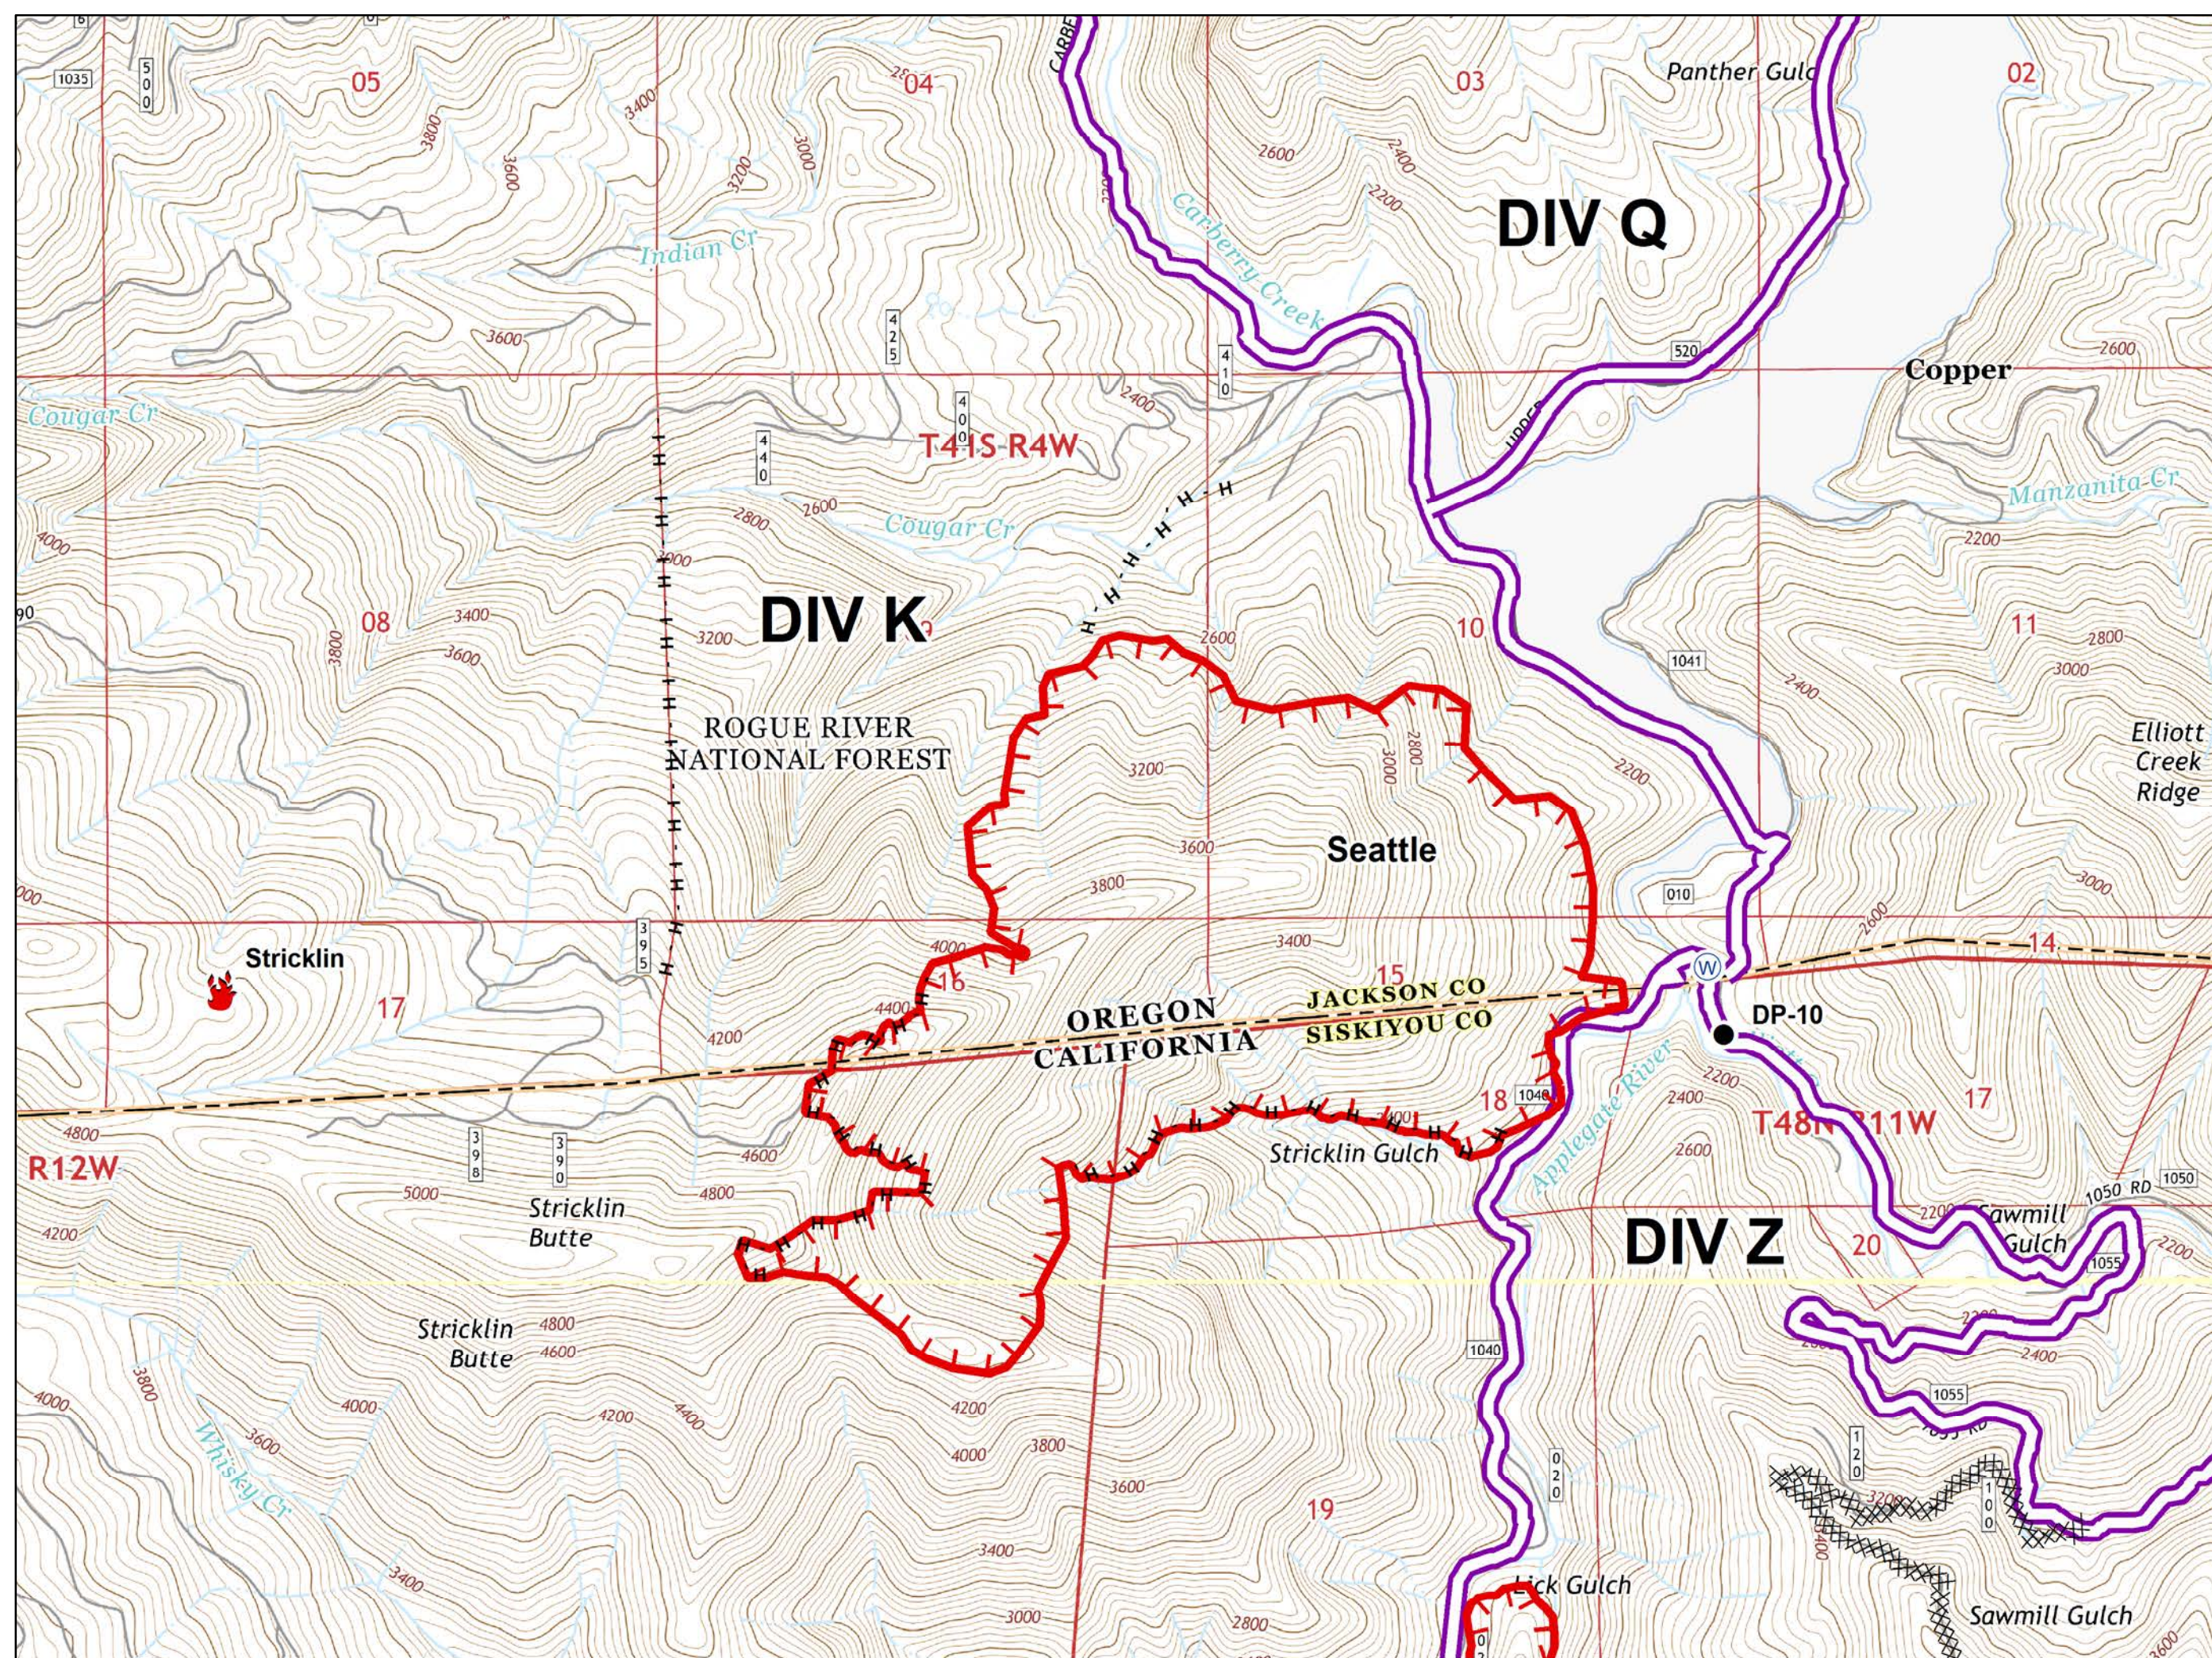

- Legend**
- ✕ Closure
  - ⊕ Dip Site
  - Drop Point
  - 🔥 Fire Location
  - Gate
  - Helispot
  - Ⓜ Water Source
  - 🔥 Uncontrolled Fire Edge
  - Completed Line
  - ⊗ Completed Dozer Line
  - ⋈ Completed Hand Line
  - 🌊 Division Break Lines
  - ⊕ NHD Water Boundaries
  - 🌊 RIVERS

Legend

- Drop Point
- Uncontrolled Fire Edge
- Completed Line
- Completed Dozer Line
- Completed Hand Line

Legend

- Drop Point
- 🔴 Uncontrolled Fire Edge
- ⚡ Completed Hand Line

Legend

-  Dip Site
-  Uncontrolled Fire Edge
-  Completed Hand Line

Legend

- Drop Point
- 🔴 Uncontrolled Fire Edge

Legend

- Drop Point
- 🔥 Fire Location
- Ⓜ Water Source
- 🔴 Uncontrolled Fire Edge
- ⊗ Completed Dozer Line
- ⋈ Completed Hand Line
- 🟪 Division Break Lines

Legend

-  Uncontrolled Fire Edge
-  Completed Dozer Line
-  Division Break Lines