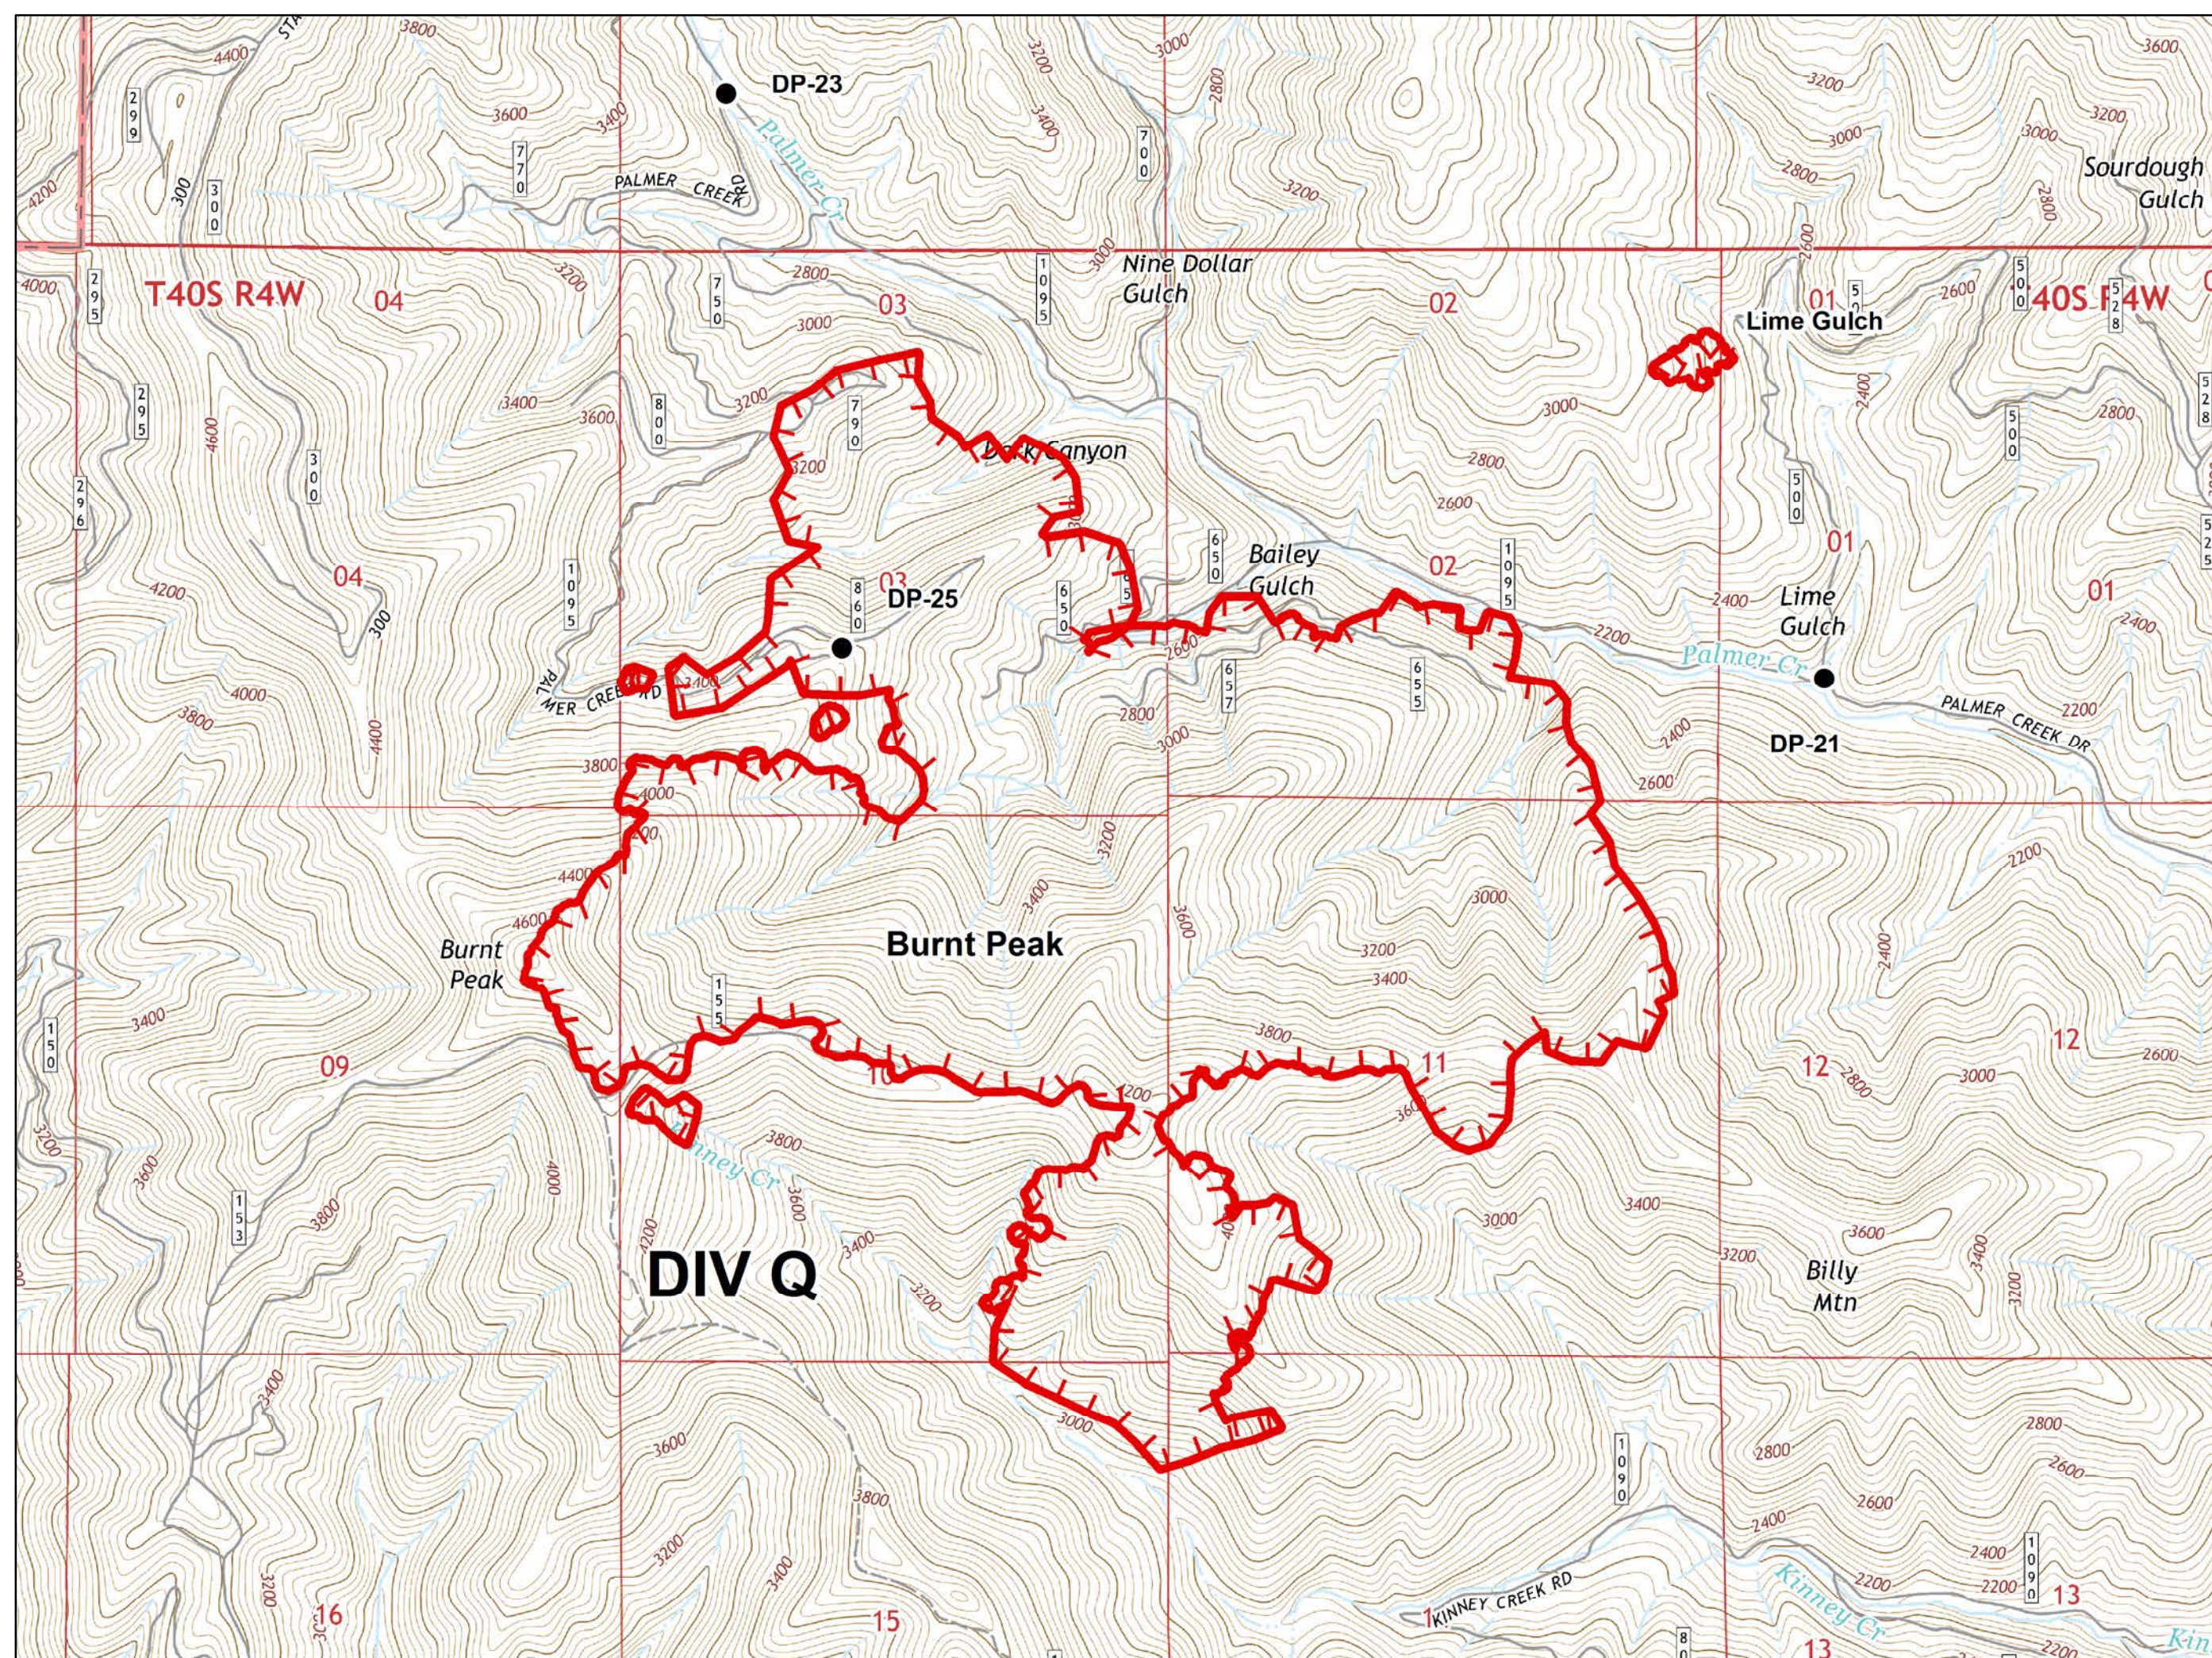

- Legend**
- ✕ Closure
  - ⊕ Dip Site
  - Drop Point
  - 🔥 Fire Location
  - Gate
  - Helispot
  - Ⓜ Water Source
  - 🔥 Uncontrolled Fire Edge
  - Completed Line
  - ⊗ Completed Dozer Line
  - ⋈ Completed Hand Line
  - 🌊 Division Break Lines
  - ⊕ NHD Water Boundaries
  - 🌊 RIVERS

Legend

- Drop Point
- Uncontrolled Fire Edge
- Completed Line
- Completed Dozer Line
- Completed Hand Line

Legend

- Drop Point
- 🔴 Uncontrolled Fire Edge
- ⚡ Completed Hand Line

Legend

-  Dip Site
-  Uncontrolled Fire Edge
-  Completed Hand Line

Legend

- Drop Point
- 🔴 Uncontrolled Fire Edge

Legend

- Drop Point
- 🔥 Fire Location
- Ⓜ Water Source
- 🔴 Uncontrolled Fire Edge
- ⊗ Completed Dozer Line
- ⋈ Completed Hand Line
- 🟪 Division Break Lines

Legend

-  Uncontrolled Fire Edge
-  Completed Dozer Line
-  Division Break Lines