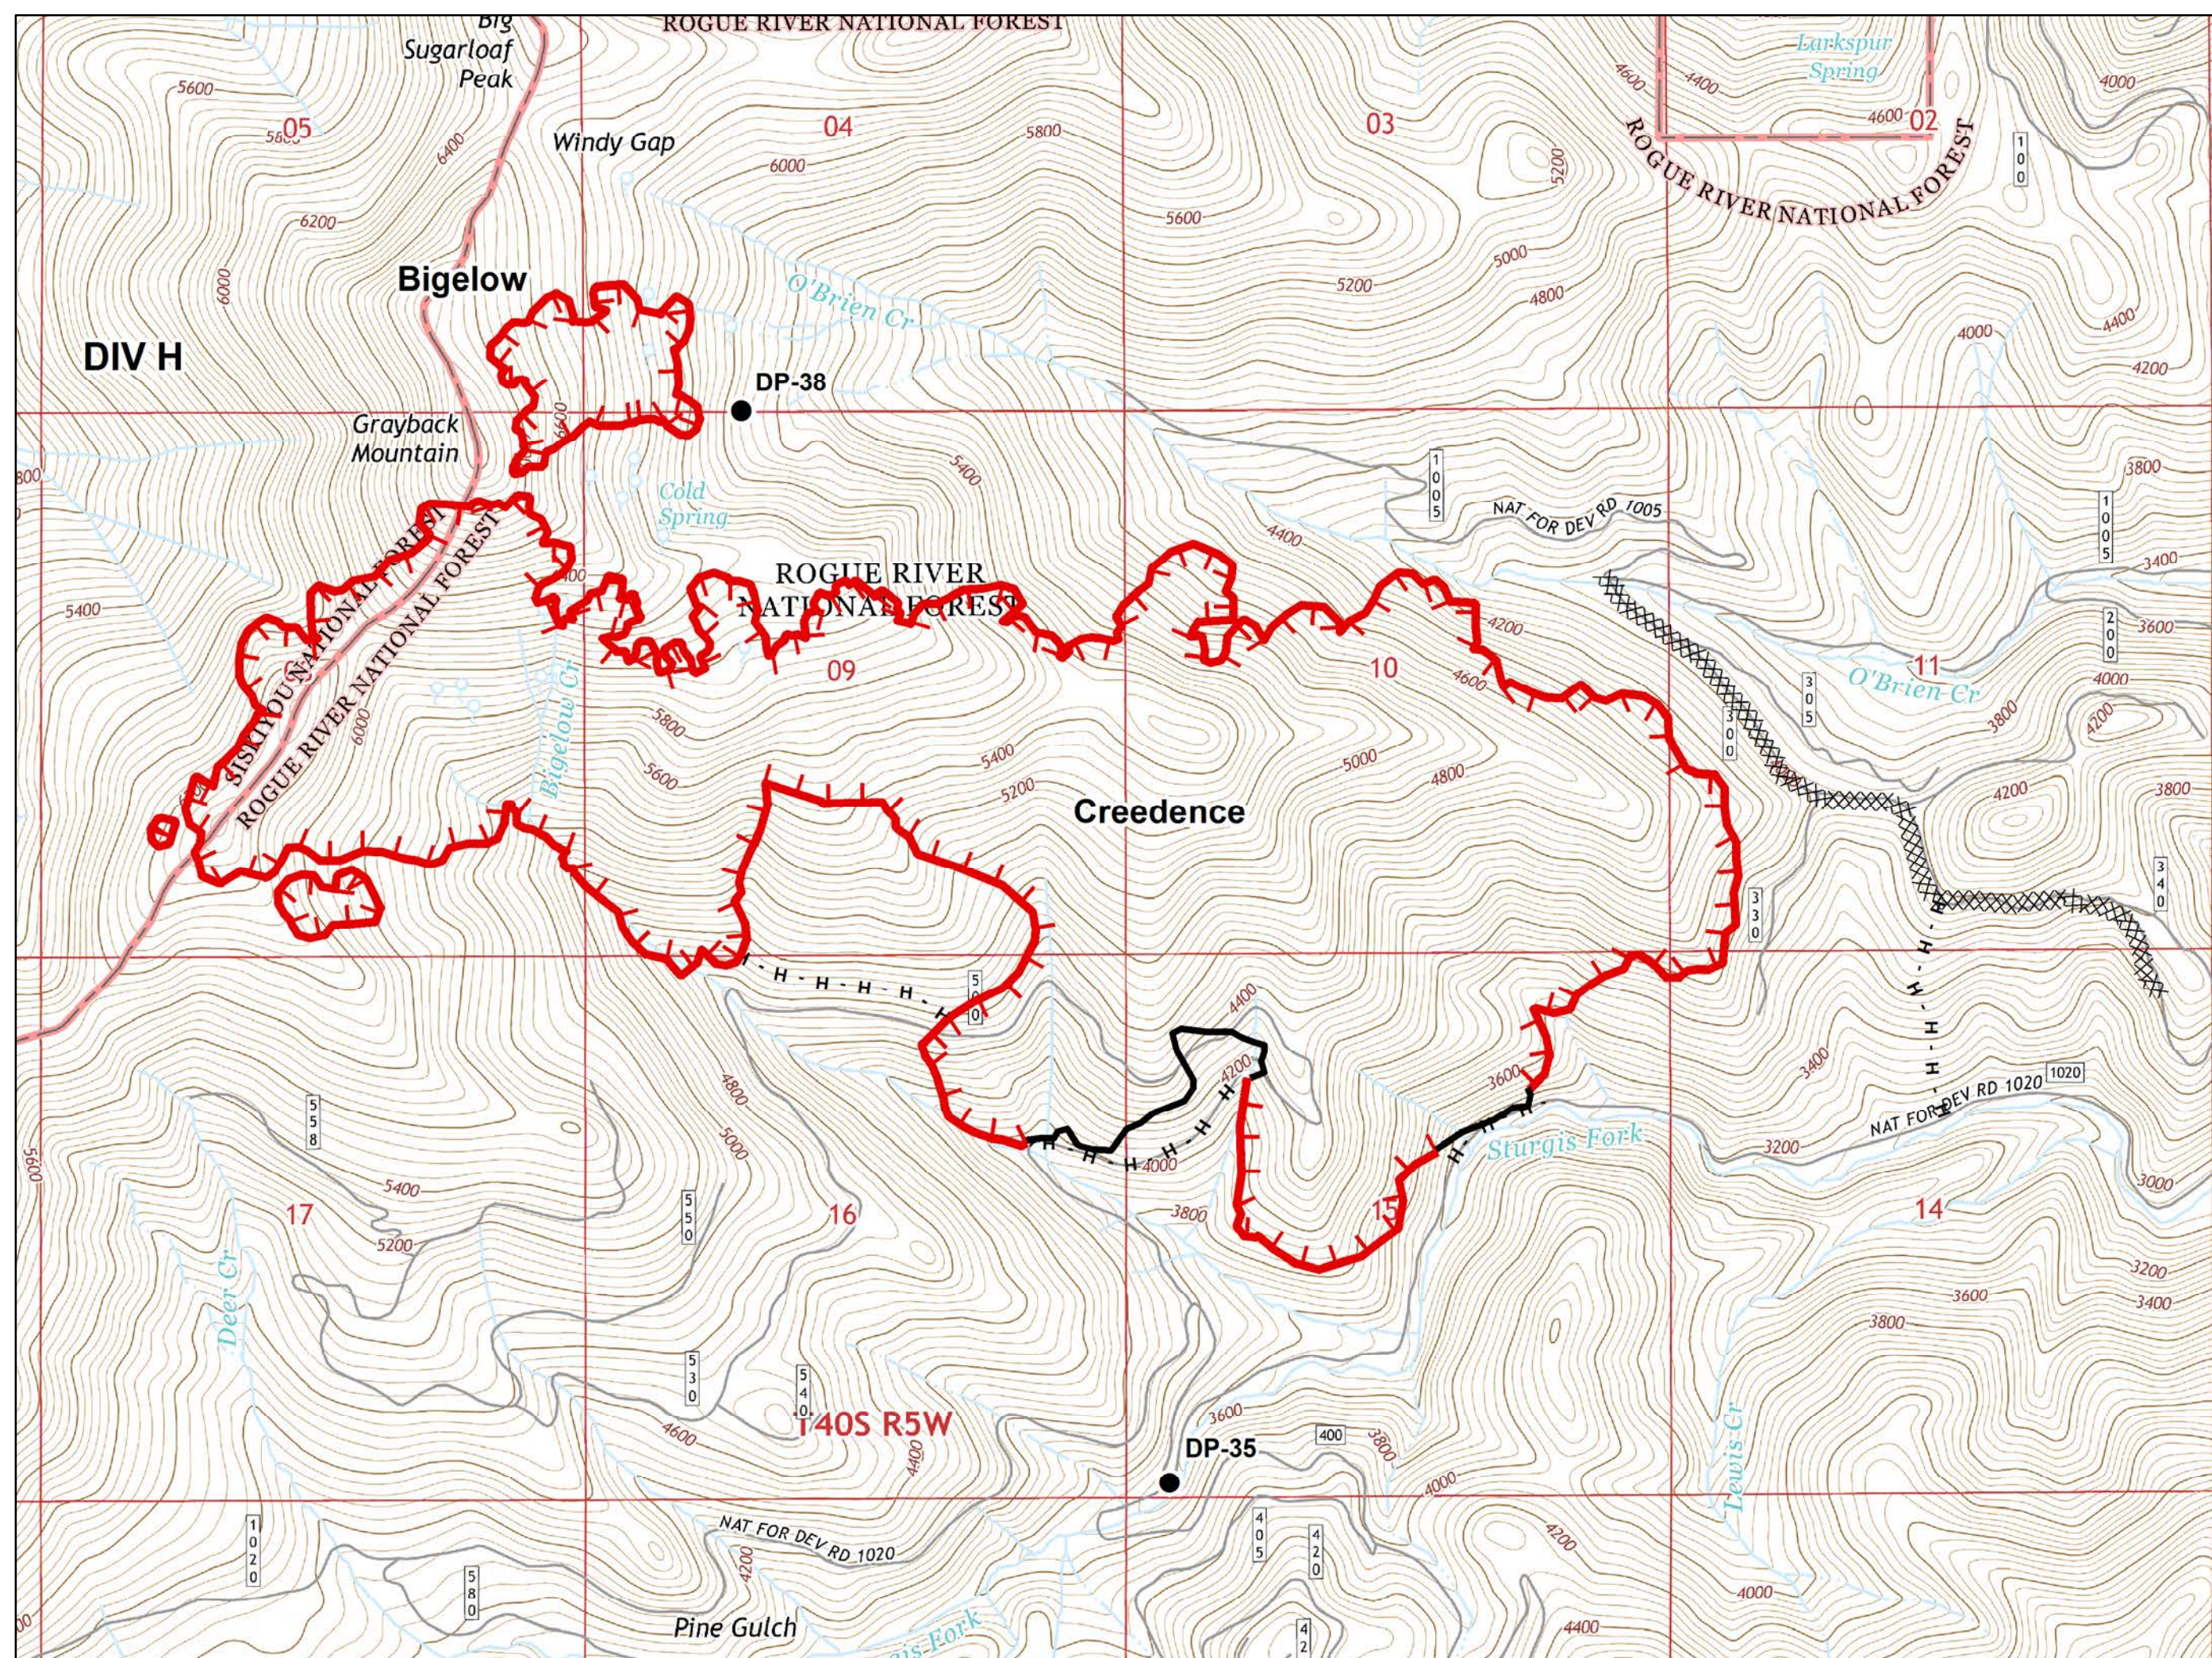

- Legend**
- ✕ Closure
  - ⊕ Dip Site
  - Drop Point
  - 🔥 Fire Location
  - Gate
  - Helispot
  - Ⓜ Water Source
  - 🔥 Uncontrolled Fire Edge
  - Completed Line
  - ⊗ Completed Dozer Line
  - ⋈ Completed Hand Line
  - 🌊 Division Break Lines
  - ⊕ NHD Water Boundaries
  - 🌊 RIVERS

Legend

- Drop Point
- Uncontrolled Fire Edge
- Completed Line
- Completed Dozer Line
- Completed Hand Line

Legend

- Drop Point
- 🔴 Uncontrolled Fire Edge
- ⚡ Completed Hand Line

Legend

-  Dip Site
-  Uncontrolled Fire Edge
-  Completed Hand Line

Legend

- Drop Point
- 🔴 Uncontrolled Fire Edge

Legend

- Drop Point
- 🔥 Fire Location
- Ⓜ Water Source
- 🔴 Uncontrolled Fire Edge
- ⊗ Completed Dozer Line
- ⋈ Completed Hand Line
- 🟪 Division Break Lines

Legend

-  Uncontrolled Fire Edge
-  Completed Dozer Line
-  Division Break Lines