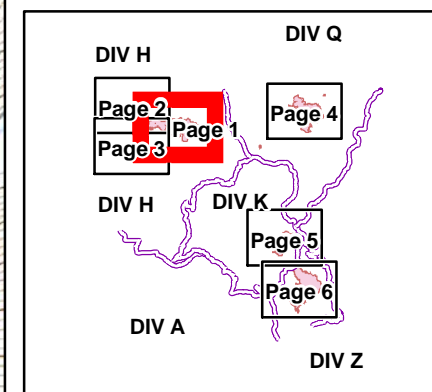

- Legend**
- ✕ Closure
  - ⊕ Dip Site
  - Drop Point
  - 🔥 Fire Location
  - Gate
  - Helispot
  - Ⓜ Water Source
  - 🔥 Uncontrolled Fire Edge
  - Completed Line
  - ⊗ Completed Dozer Line
  - ⋈ Completed Hand Line
  - 🌊 Division Break Lines
  - ⊕ NHD Water Boundaries
  - 🌊 RIVERS

Legend

- Drop Point
- Uncontrolled Fire Edge
- Completed Line
- Completed Dozer Line
- Completed Hand Line

Legend

- Drop Point
- 🔴 Uncontrolled Fire Edge
- ⚡ Completed Hand Line

Legend

-  Dip Site
-  Uncontrolled Fire Edge
-  Completed Hand Line

Legend

- Drop Point
- 🔴 Uncontrolled Fire Edge

Legend

- Drop Point
- 🔥 Fire Location
- Ⓜ Water Source
- 🔴 Uncontrolled Fire Edge
- ⊗ Completed Dozer Line
- ⋈ Completed Hand Line
- 🟪 Division Break Lines

Legend

-  Uncontrolled Fire Edge
-  Completed Dozer Line
-  Division Break Lines