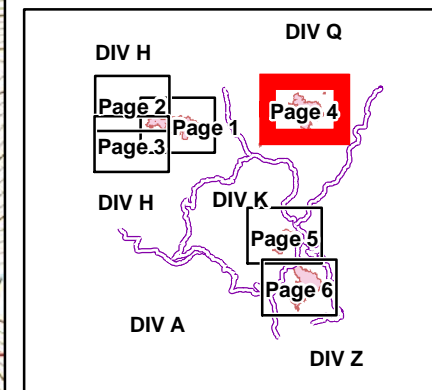

- Legend**
- ✕ Closure
  - ⊕ Dip Site
  - Drop Point
  - 🔥 Fire Location
  - Gate
  - Helispot
  - Ⓜ Water Source
  - 🔥 Uncontrolled Fire Edge
  - Completed Line
  - ⊗ Completed Dozer Line
  - ⋈ Completed Hand Line
  - 🌊 Division Break Lines
  - ⊕ NHD Water Boundaries
  - 🌊 RIVERS

Legend

- Drop Point
- Uncontrolled Fire Edge
- Completed Line
- Completed Dozer Line
- Completed Hand Line

Legend

- Drop Point
- 🔴 Uncontrolled Fire Edge
- ⚡ Completed Hand Line

Legend

-  Dip Site
-  Uncontrolled Fire Edge
-  Completed Hand Line

Legend

- Drop Point
- 🔴 Uncontrolled Fire Edge

Legend

- Drop Point
- 🔥 Fire Location
- Ⓜ Water Source
- 🔴 Uncontrolled Fire Edge
- ⊗ Completed Dozer Line
- ⋈ Completed Hand Line
- 🟪 Division Break Lines

Legend