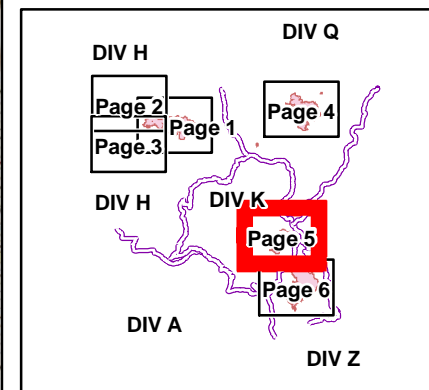

- Legend**
- ✕ Closure
  - ⊕ Dip Site
  - Drop Point
  - 🔥 Fire Location
  - Gate
  - Helispot
  - Ⓜ Water Source
  - 🔥 Uncontrolled Fire Edge
  - Completed Line
  - ⊗ Completed Dozer Line
  - ⋈ Completed Hand Line
  - 🌊 Division Break Lines
  - ⊕ NHD Water Boundaries
  - 🌊 RIVERS

Legend

- Drop Point
- Uncontrolled Fire Edge
- Completed Line
- Completed Dozer Line
- Completed Hand Line

Legend

- Drop Point
- 🔴 Uncontrolled Fire Edge
- ⚡ Completed Hand Line

Legend

-  Dip Site
-  Uncontrolled Fire Edge
-  Completed Hand Line

Legend

- Drop Point
- 🔴 Uncontrolled Fire Edge

Legend

- Drop Point
- 🔥 Fire Location
- Ⓜ Water Source
- 🔴 Uncontrolled Fire Edge
- ⊗ Completed Dozer Line
- ⋈ Completed Hand Line
- 🟪 Division Break Lines

Legend

-  Uncontrolled Fire Edge
-  Completed Dozer Line
-  Division Break Lines