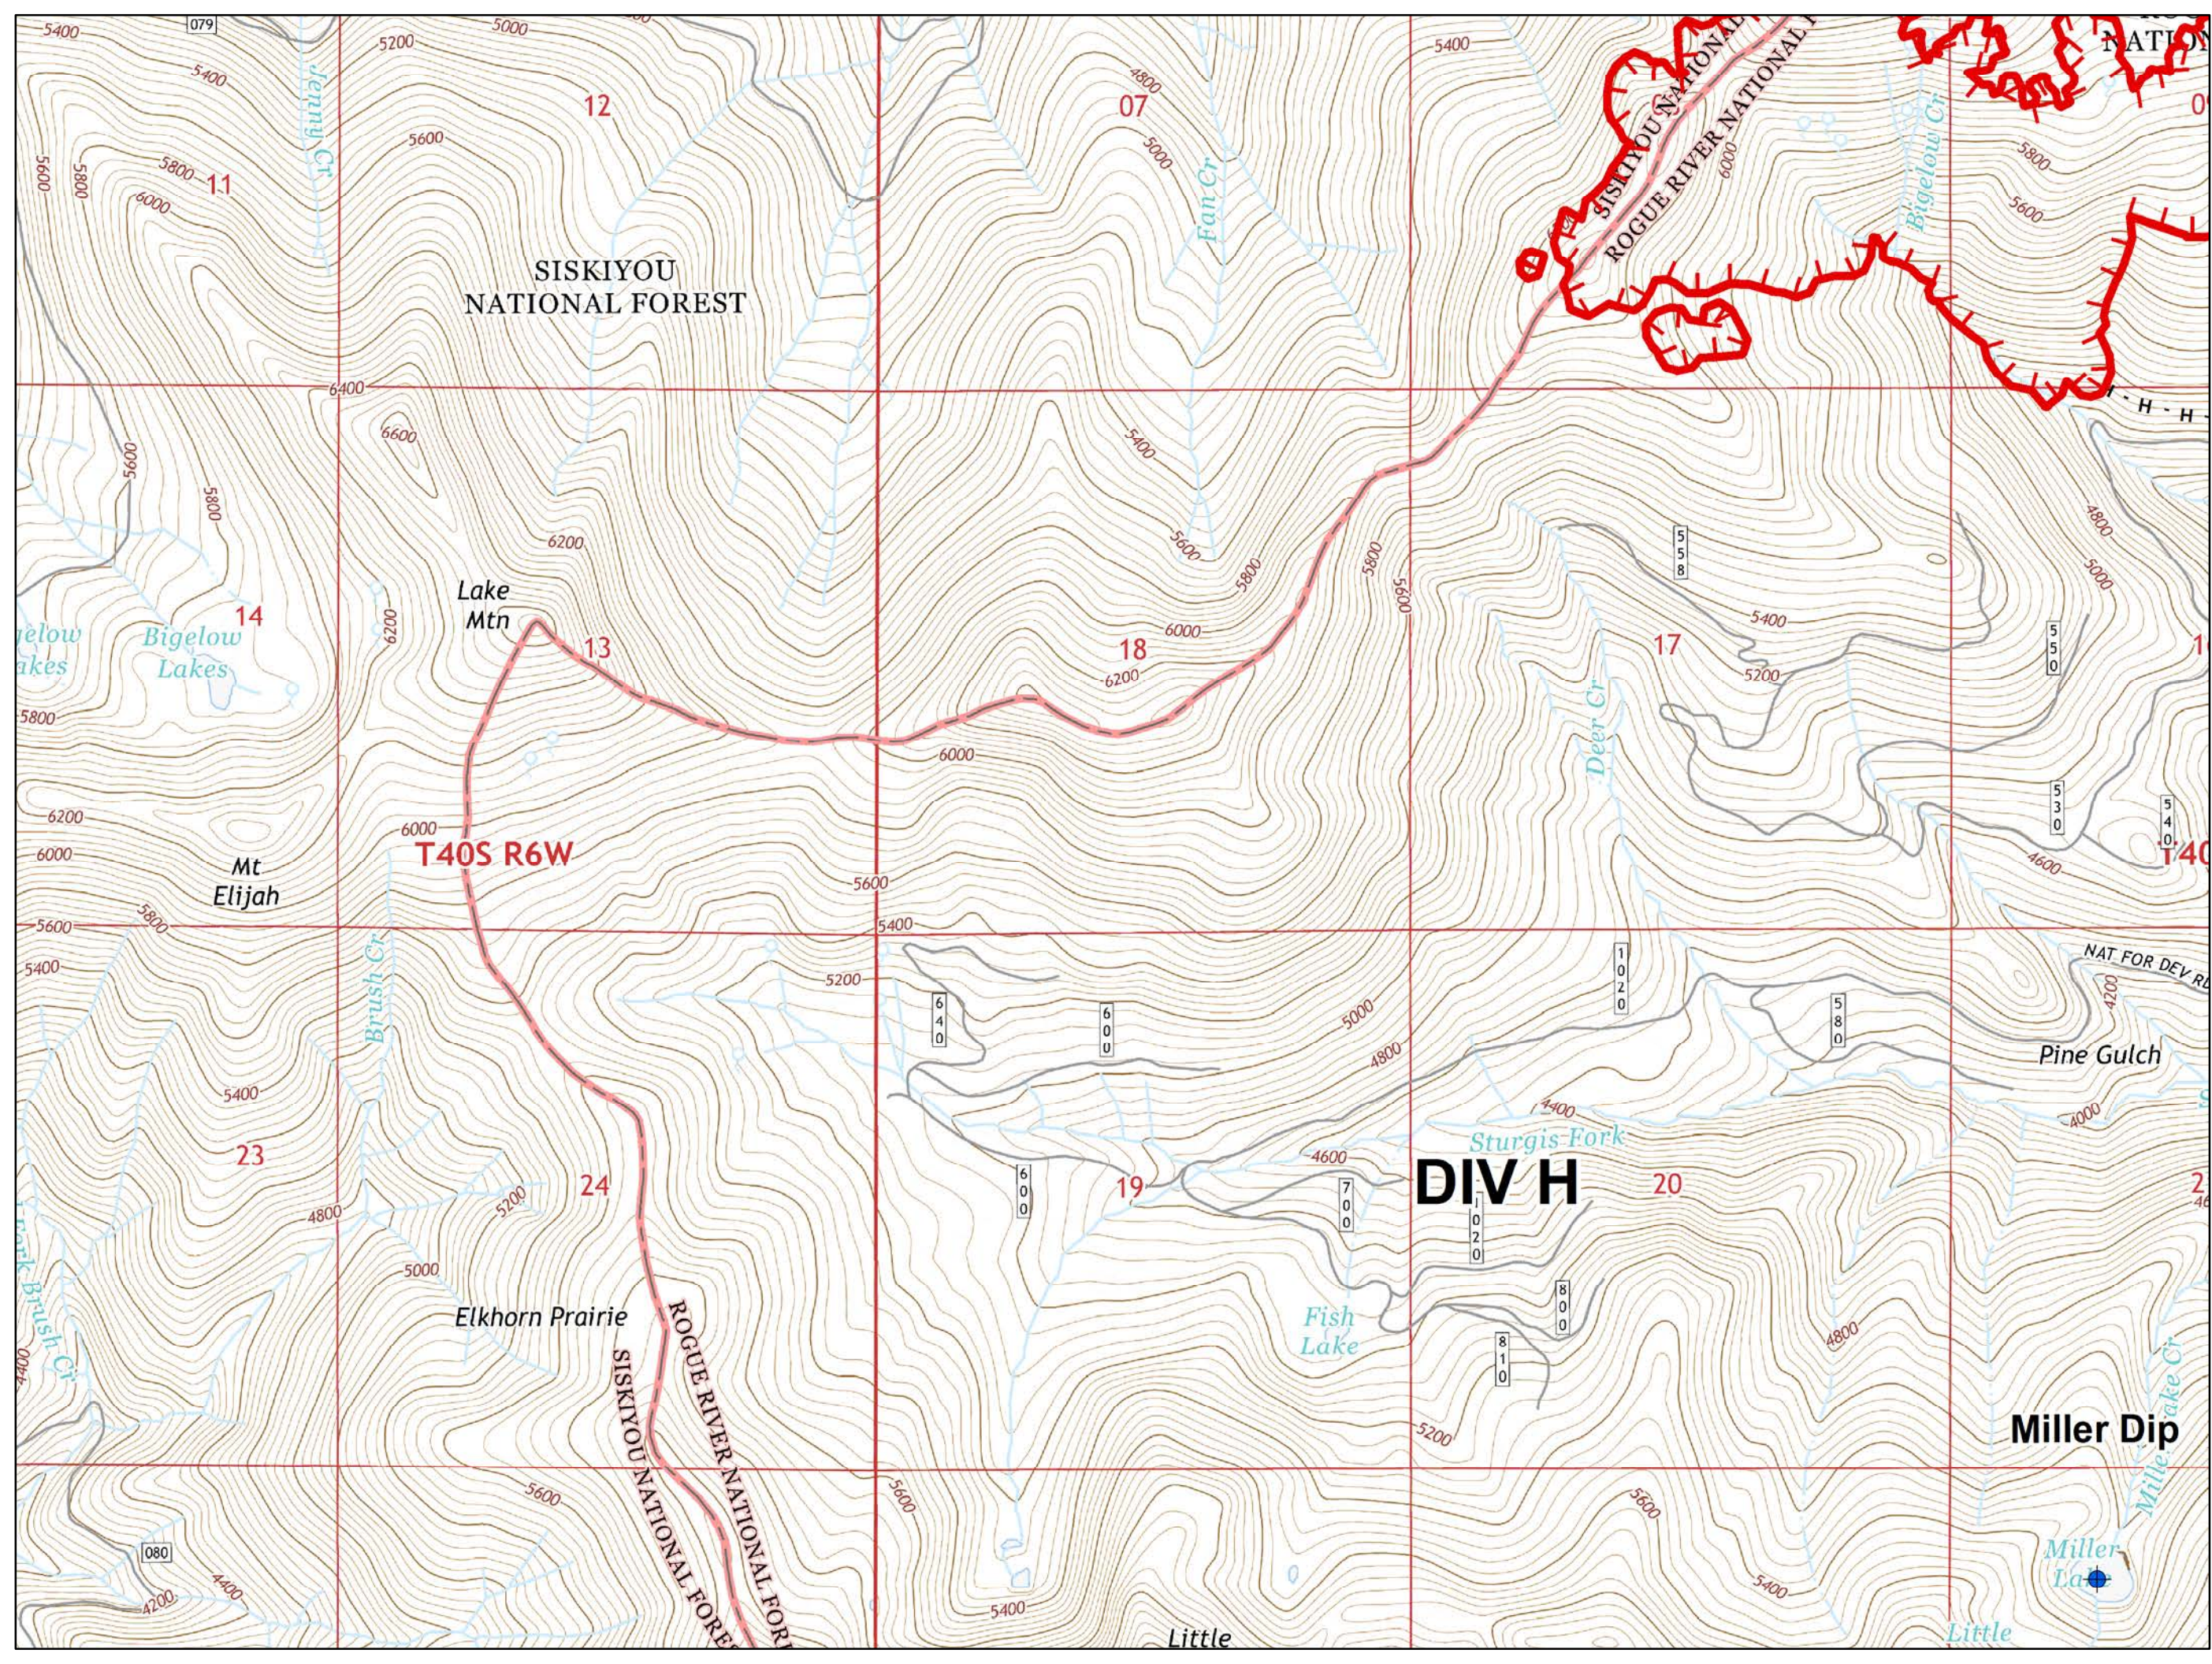

- Legend**
- ✕ Closure
  - ⊕ Dip Site
  - Drop Point
  - 🔥 Fire Location
  - Gate
  - Helispot
  - Ⓜ Water Source
  - 🔥 Uncontrolled Fire Edge
  - Completed Line
  - ⊗ Completed Dozer Line
  - ⋈ Completed Hand Line
  - 🌊 Division Break Lines
  - ⊕ NHD Water Boundaries
  - 🌊 RIVERS

Legend

- Drop Point
- Uncontrolled Fire Edge
- Completed Line
- Completed Dozer Line
- Completed Hand Line

Legend

- Drop Point
- 🔴 Uncontrolled Fire Edge
- ⚡ Completed Hand Line

Legend

-  Dip Site
-  Uncontrolled Fire Edge
-  Completed Hand Line

Legend

- Drop Point
- 🔴 Uncontrolled Fire Edge

Legend

- Drop Point
- 🔥 Fire Location
- Ⓜ Water Source
- 🔴 Uncontrolled Fire Edge
- ⊗ Completed Dozer Line
- ⋈ Completed Hand Line
- 🟪 Division Break Lines

Legend

-  Uncontrolled Fire Edge
-  Completed Dozer Line
-  Division Break Lines