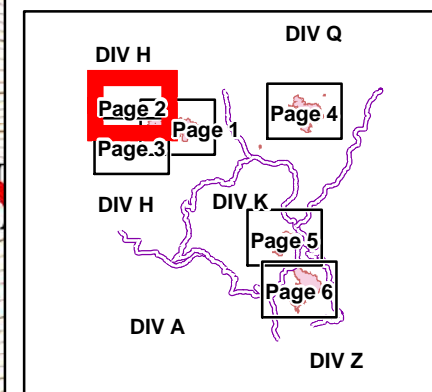

- Legend**
- ✕ Closure
  - ⊕ Dip Site
  - Drop Point
  - 🔥 Fire Location
  - Gate
  - Helispot
  - Ⓜ Water Source
  - 🔥 Uncontrolled Fire Edge
  - Completed Line
  - ⊗ Completed Dozer Line
  - ⋈ Completed Hand Line
  - 🌊 Division Break Lines
  - ⊕ NHD Water Boundaries
  - 🌊 RIVERS

Legend

- Drop Point
- Uncontrolled Fire Edge
- Completed Line
- Completed Dozer Line
- Completed Hand Line

Legend

- Drop Point
- 🔴 Uncontrolled Fire Edge
- ⚡ Completed Hand Line

Legend

-  Dip Site
-  Uncontrolled Fire Edge
-  Completed Hand Line

Legend

- Drop Point
- 🔴 Uncontrolled Fire Edge

Legend

- Drop Point
- 🔥 Fire Location
- Ⓜ Water Source
- 🔴 Uncontrolled Fire Edge
- ⊗ Completed Dozer Line
- ⋈ Completed Hand Line
- 🟪 Division Break Lines

Legend

-  Uncontrolled Fire Edge
-  Completed Dozer Line
-  Division Break Lines