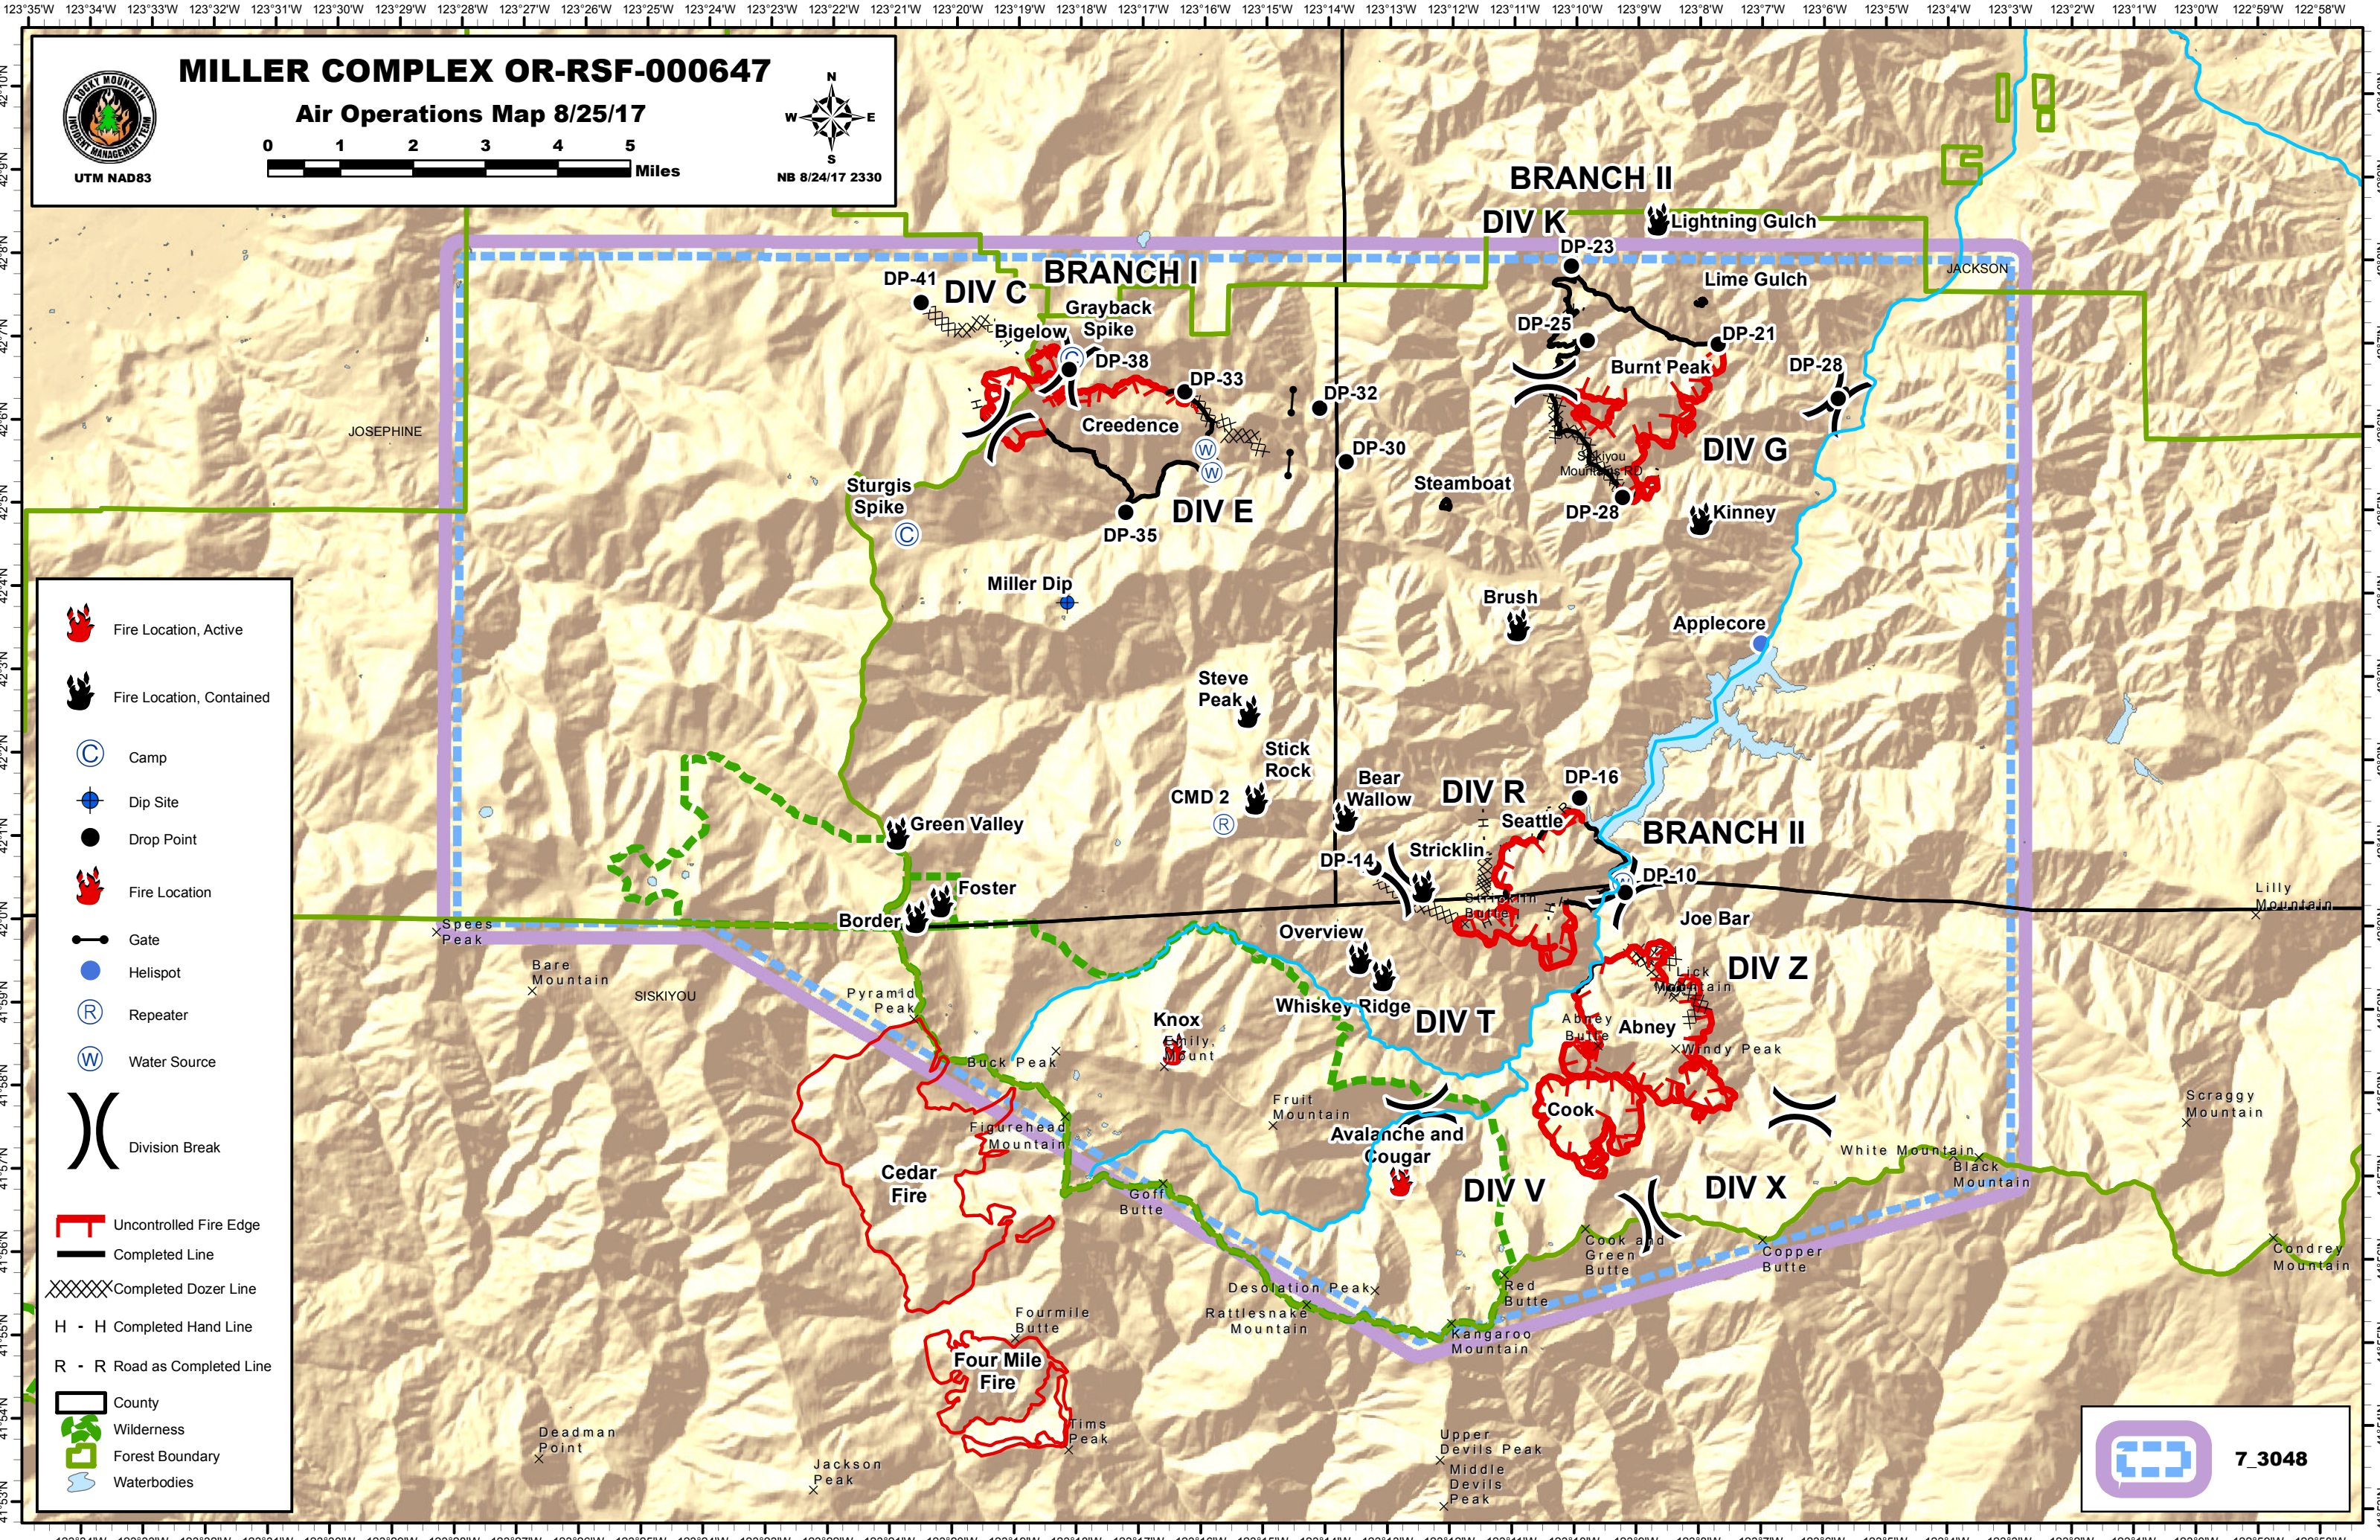

MILLER COMPLEX OR-RSF-000647

Air Operations Map 8/25/17

- Fire Location, Active
- Fire Location, Contained
- Camp
- Dip Site
- Drop Point
- Fire Location
- Gate
- Helispot
- Repeater
- Water Source
- Division Break
- Uncontrolled Fire Edge
- Completed Line
- Completed Dozer Line
- H - H Completed Hand Line
- R - R Road as Completed Line
- County
- Wilderness
- Forest Boundary
- Waterbodies