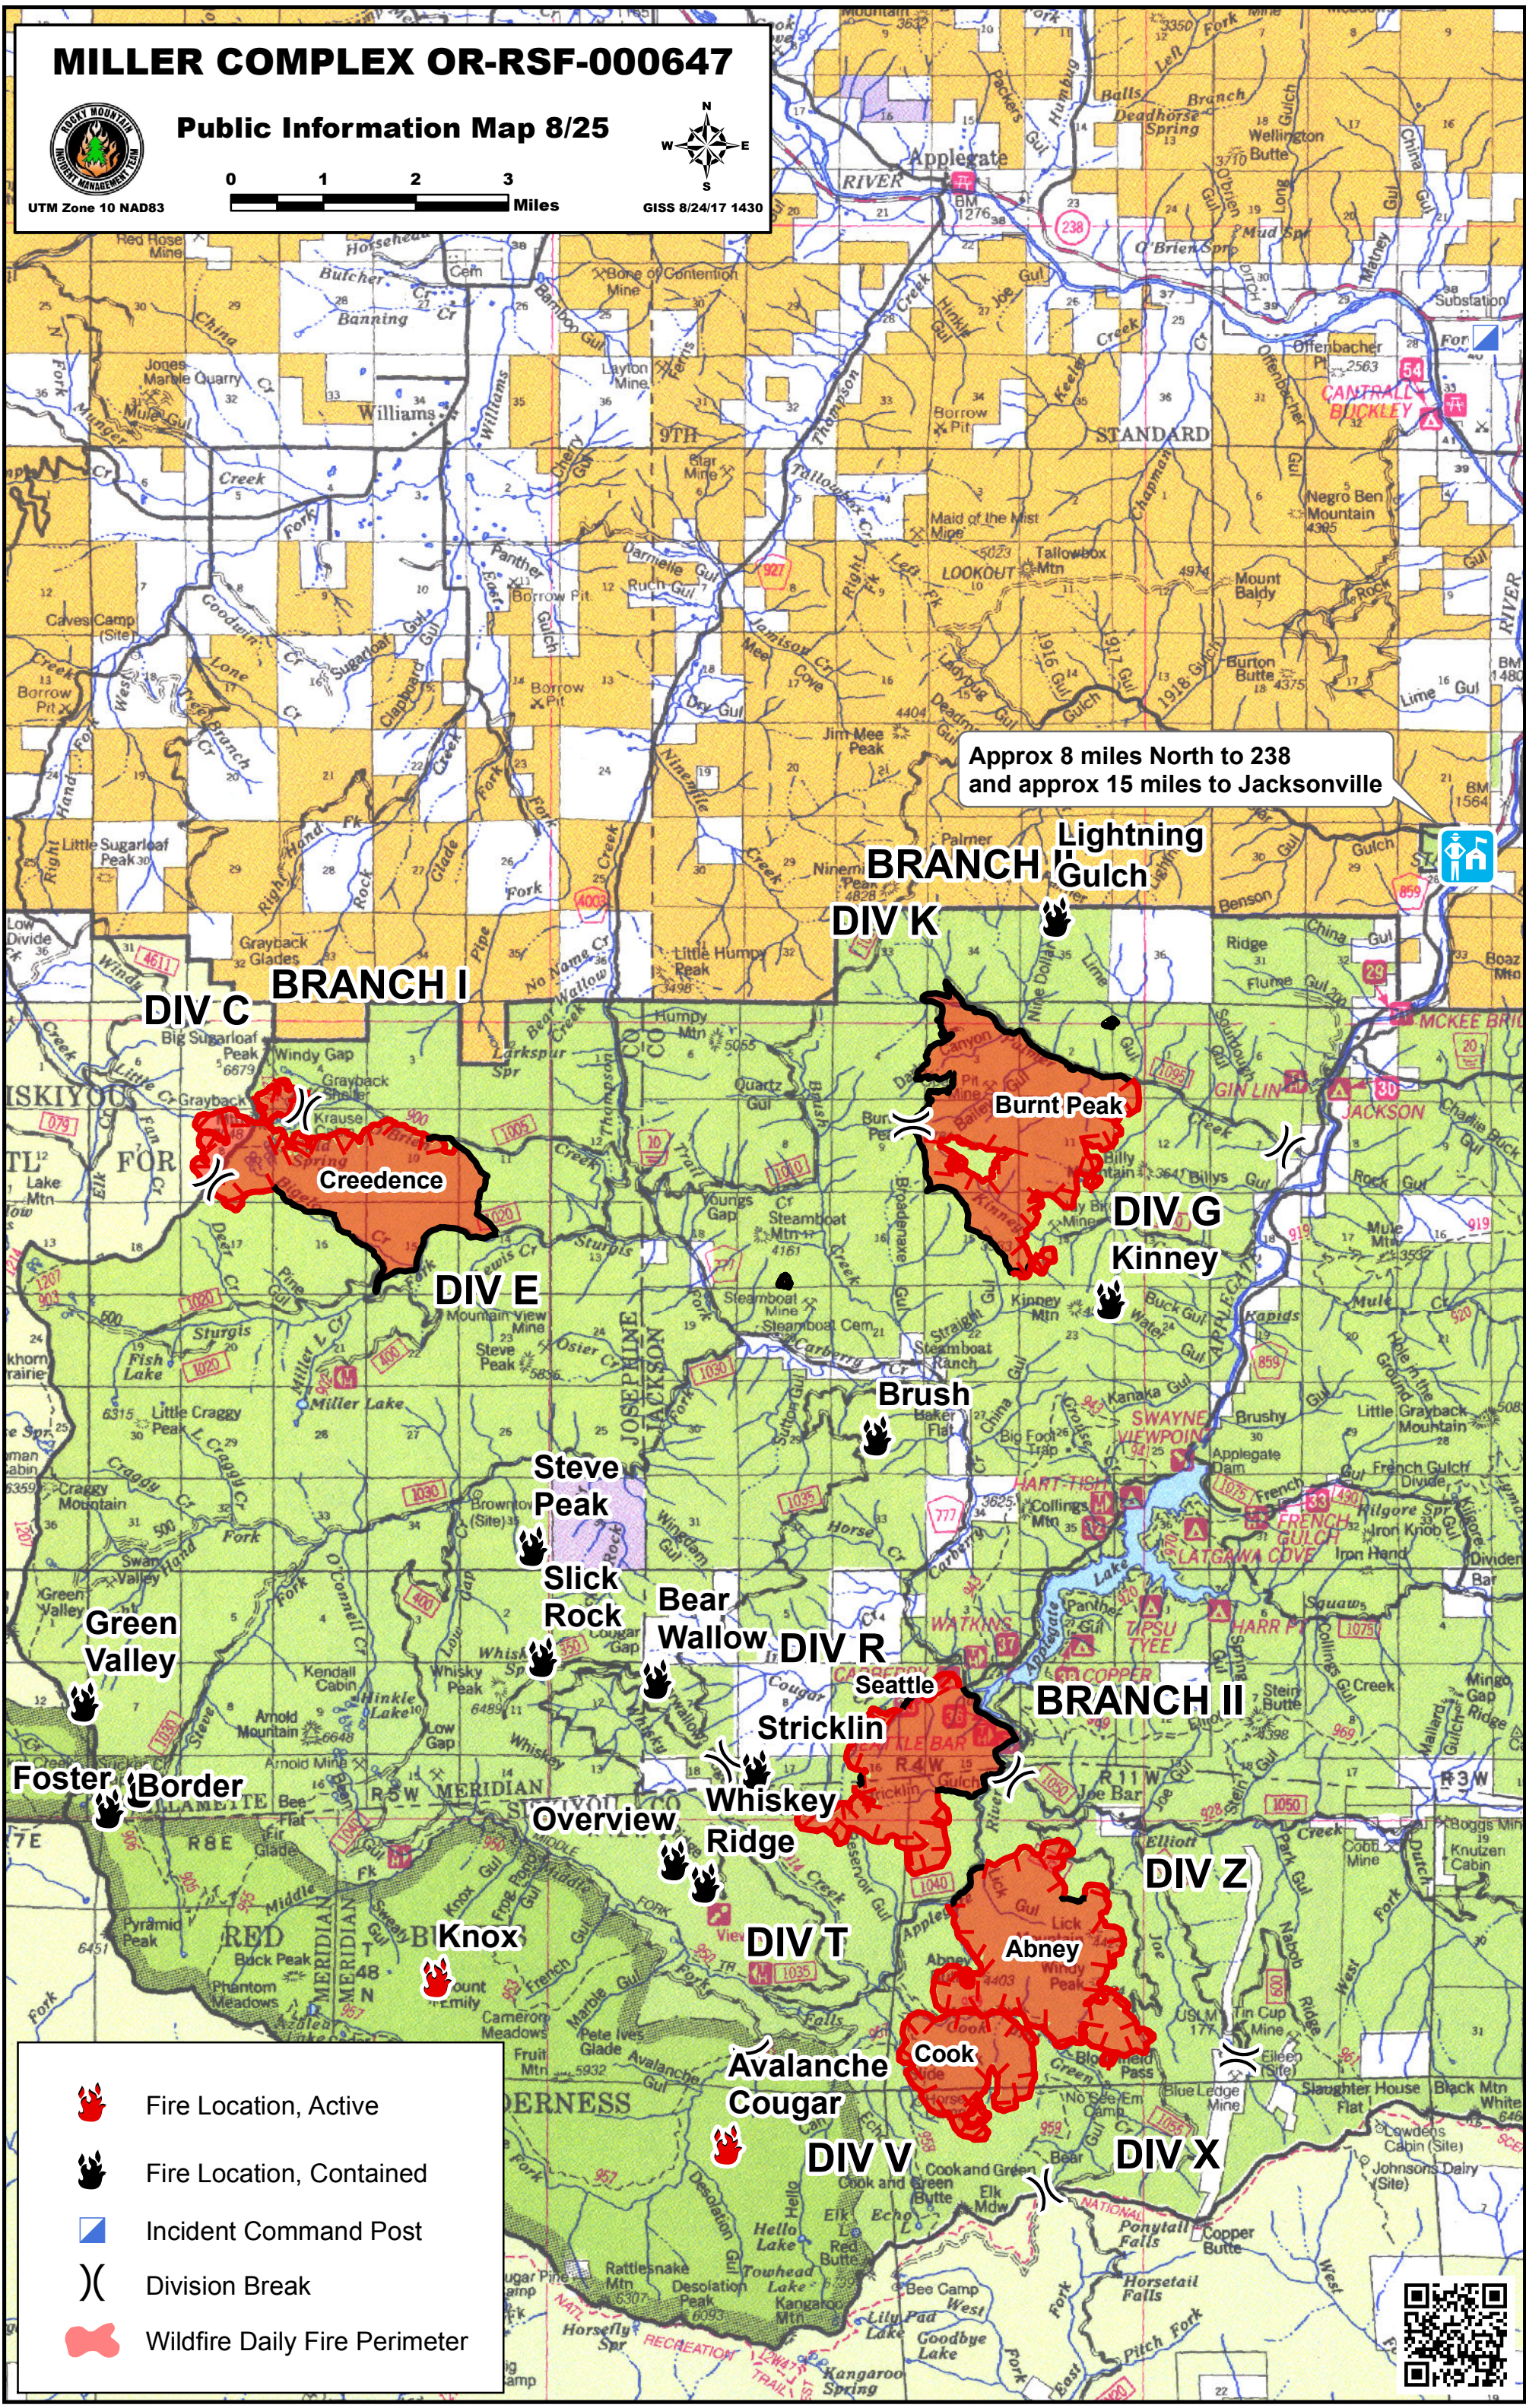

MILLER COMPLEX OR-RSF-000647

Public Information Map 8/25

0 1 2 3 Miles

GISS 8/24/17 1430

UTM Zone 10 NAD83

Approx 8 miles North to 238 and approx 15 miles to Jacksonville

- Fire Location, Active
- Fire Location, Contained
- Incident Command Post
- Division Break
- Wildfire Daily Fire Perimeter