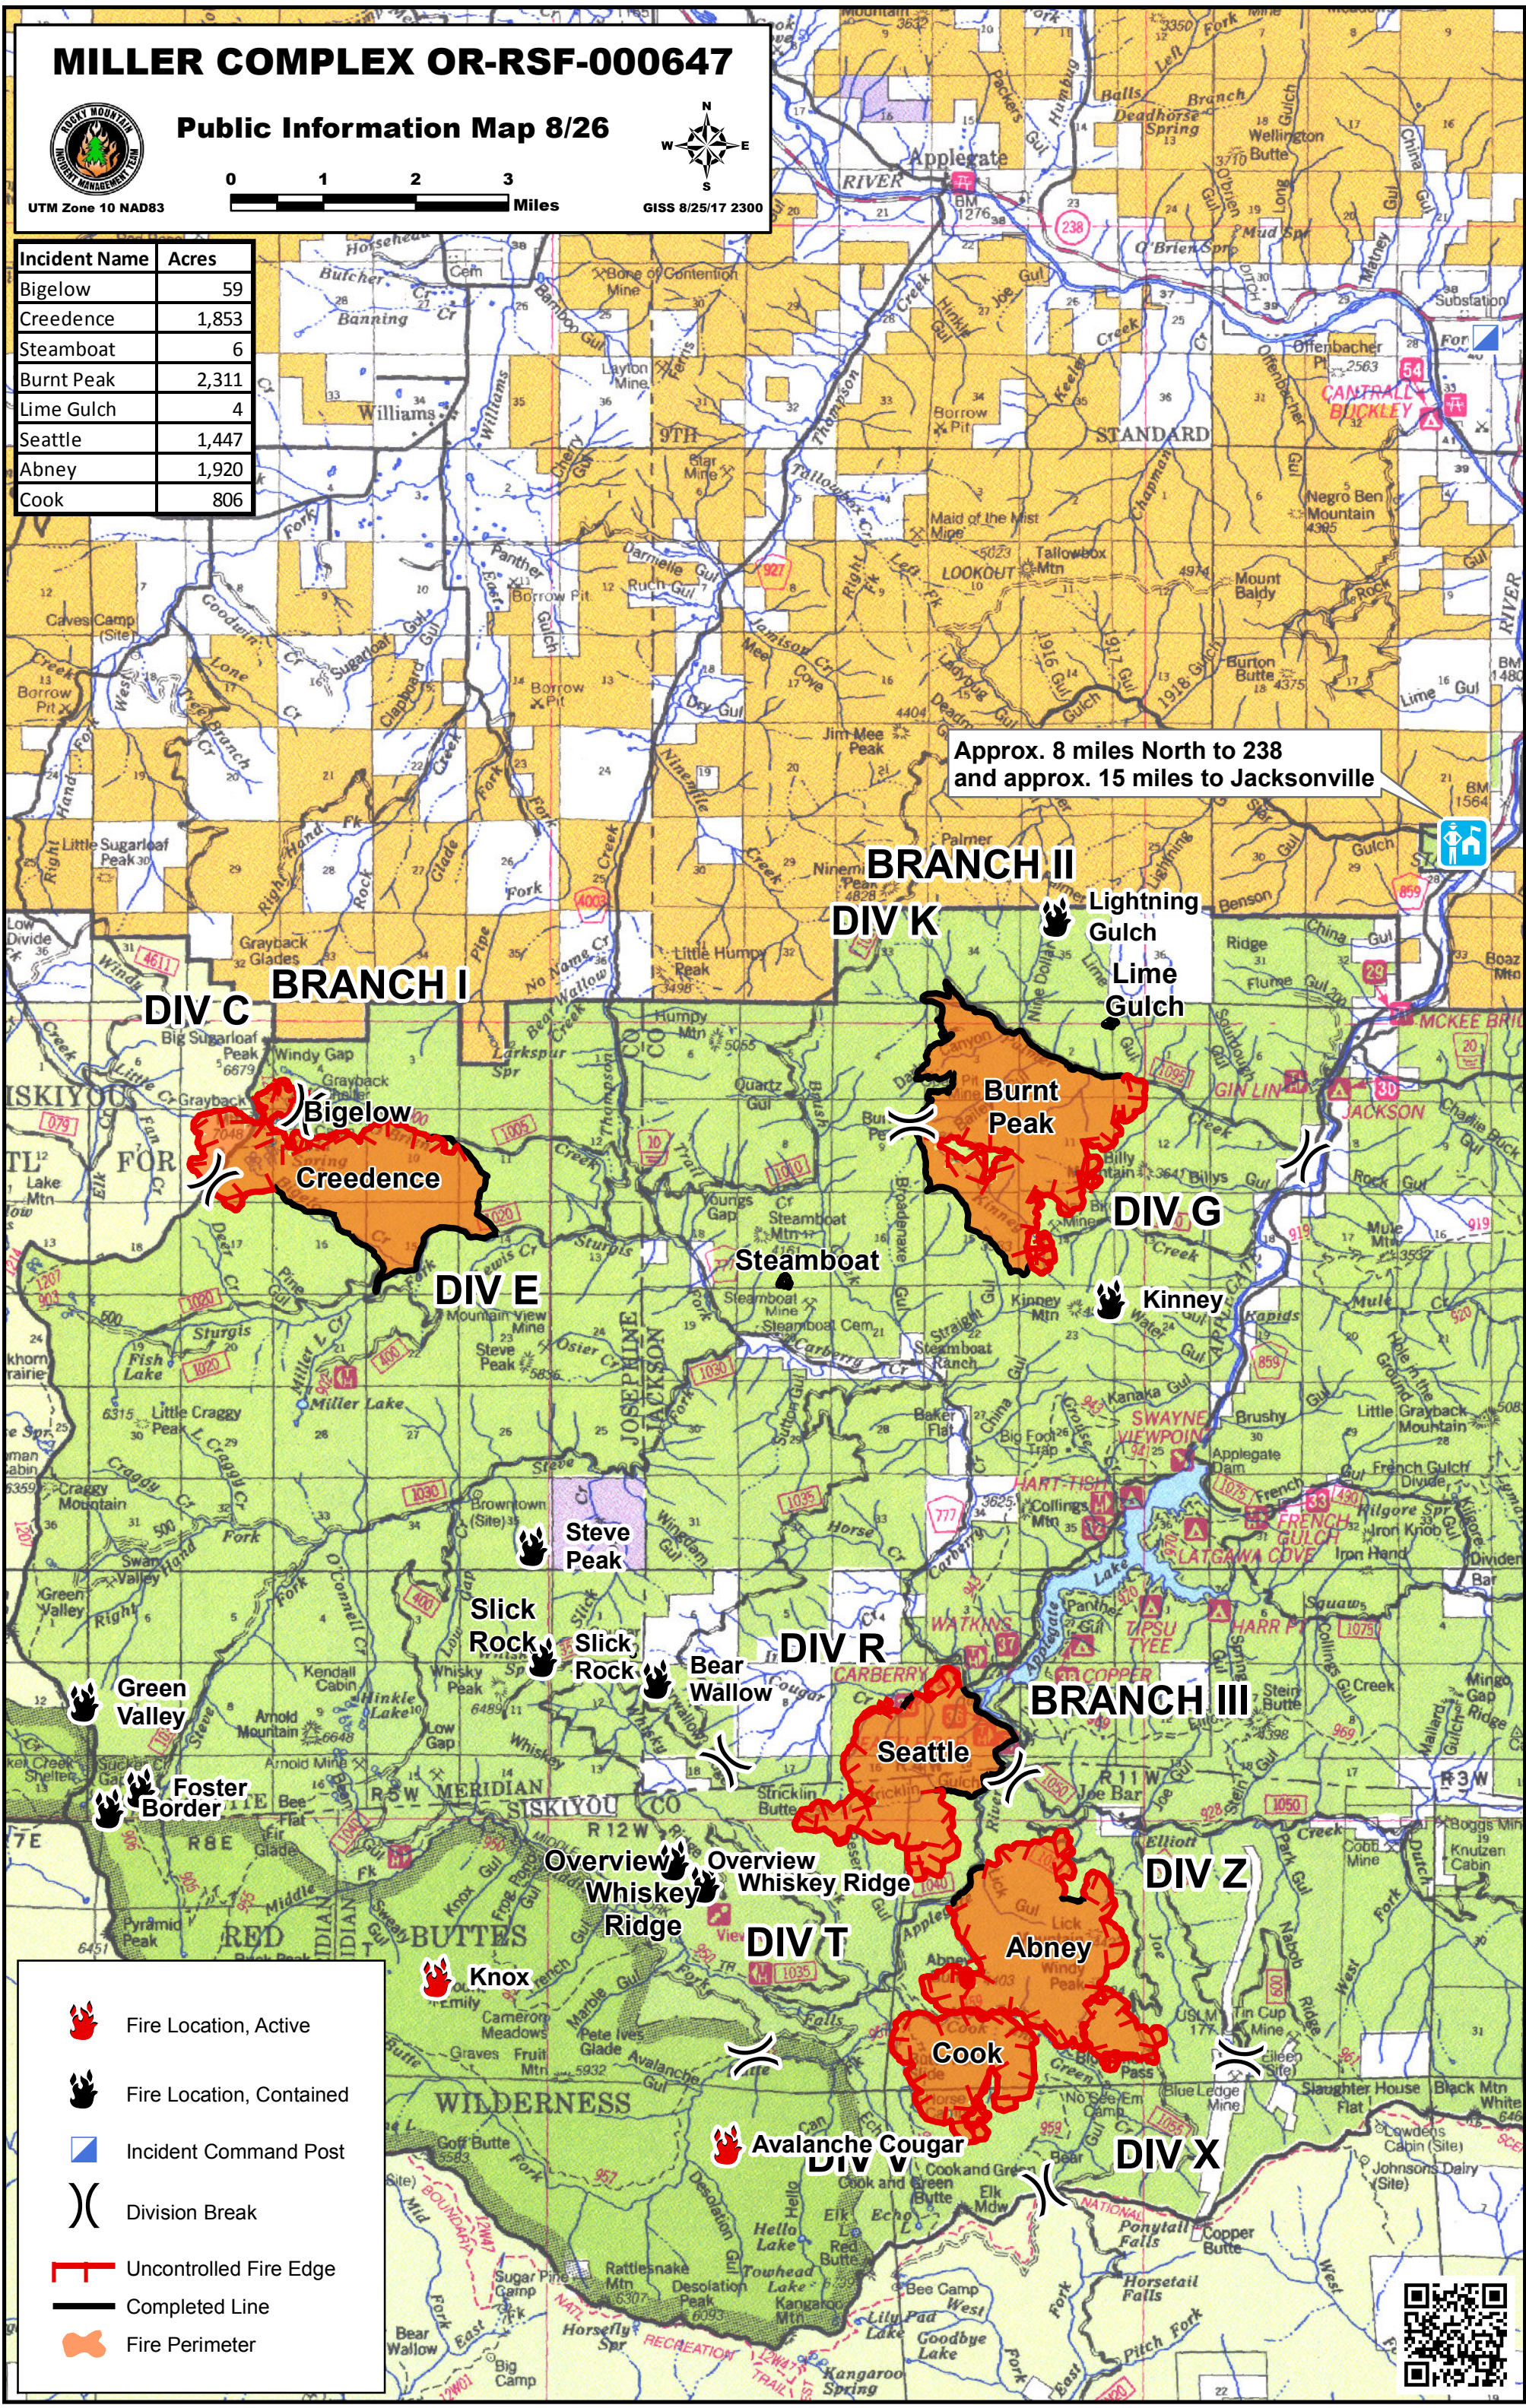

# MILLER COMPLEX OR-RSF-000647

Public Information Map 8/26

UTM Zone 10 NAD83 GISS 8/25/17 2300

Incident Name	Acres
Bigelow	59
Credence	1,853
Steamboat	6
Burnt Peak	2,311
Lime Gulch	4
Seattle	1,447
Abney	1,920
Cook	806

Approx. 8 miles North to 238 and approx. 15 miles to Jacksonville

- Fire Location, Active
- Fire Location, Contained
- Incident Command Post
- Division Break
- Uncontrolled Fire Edge
- Completed Line
- Fire Perimeter