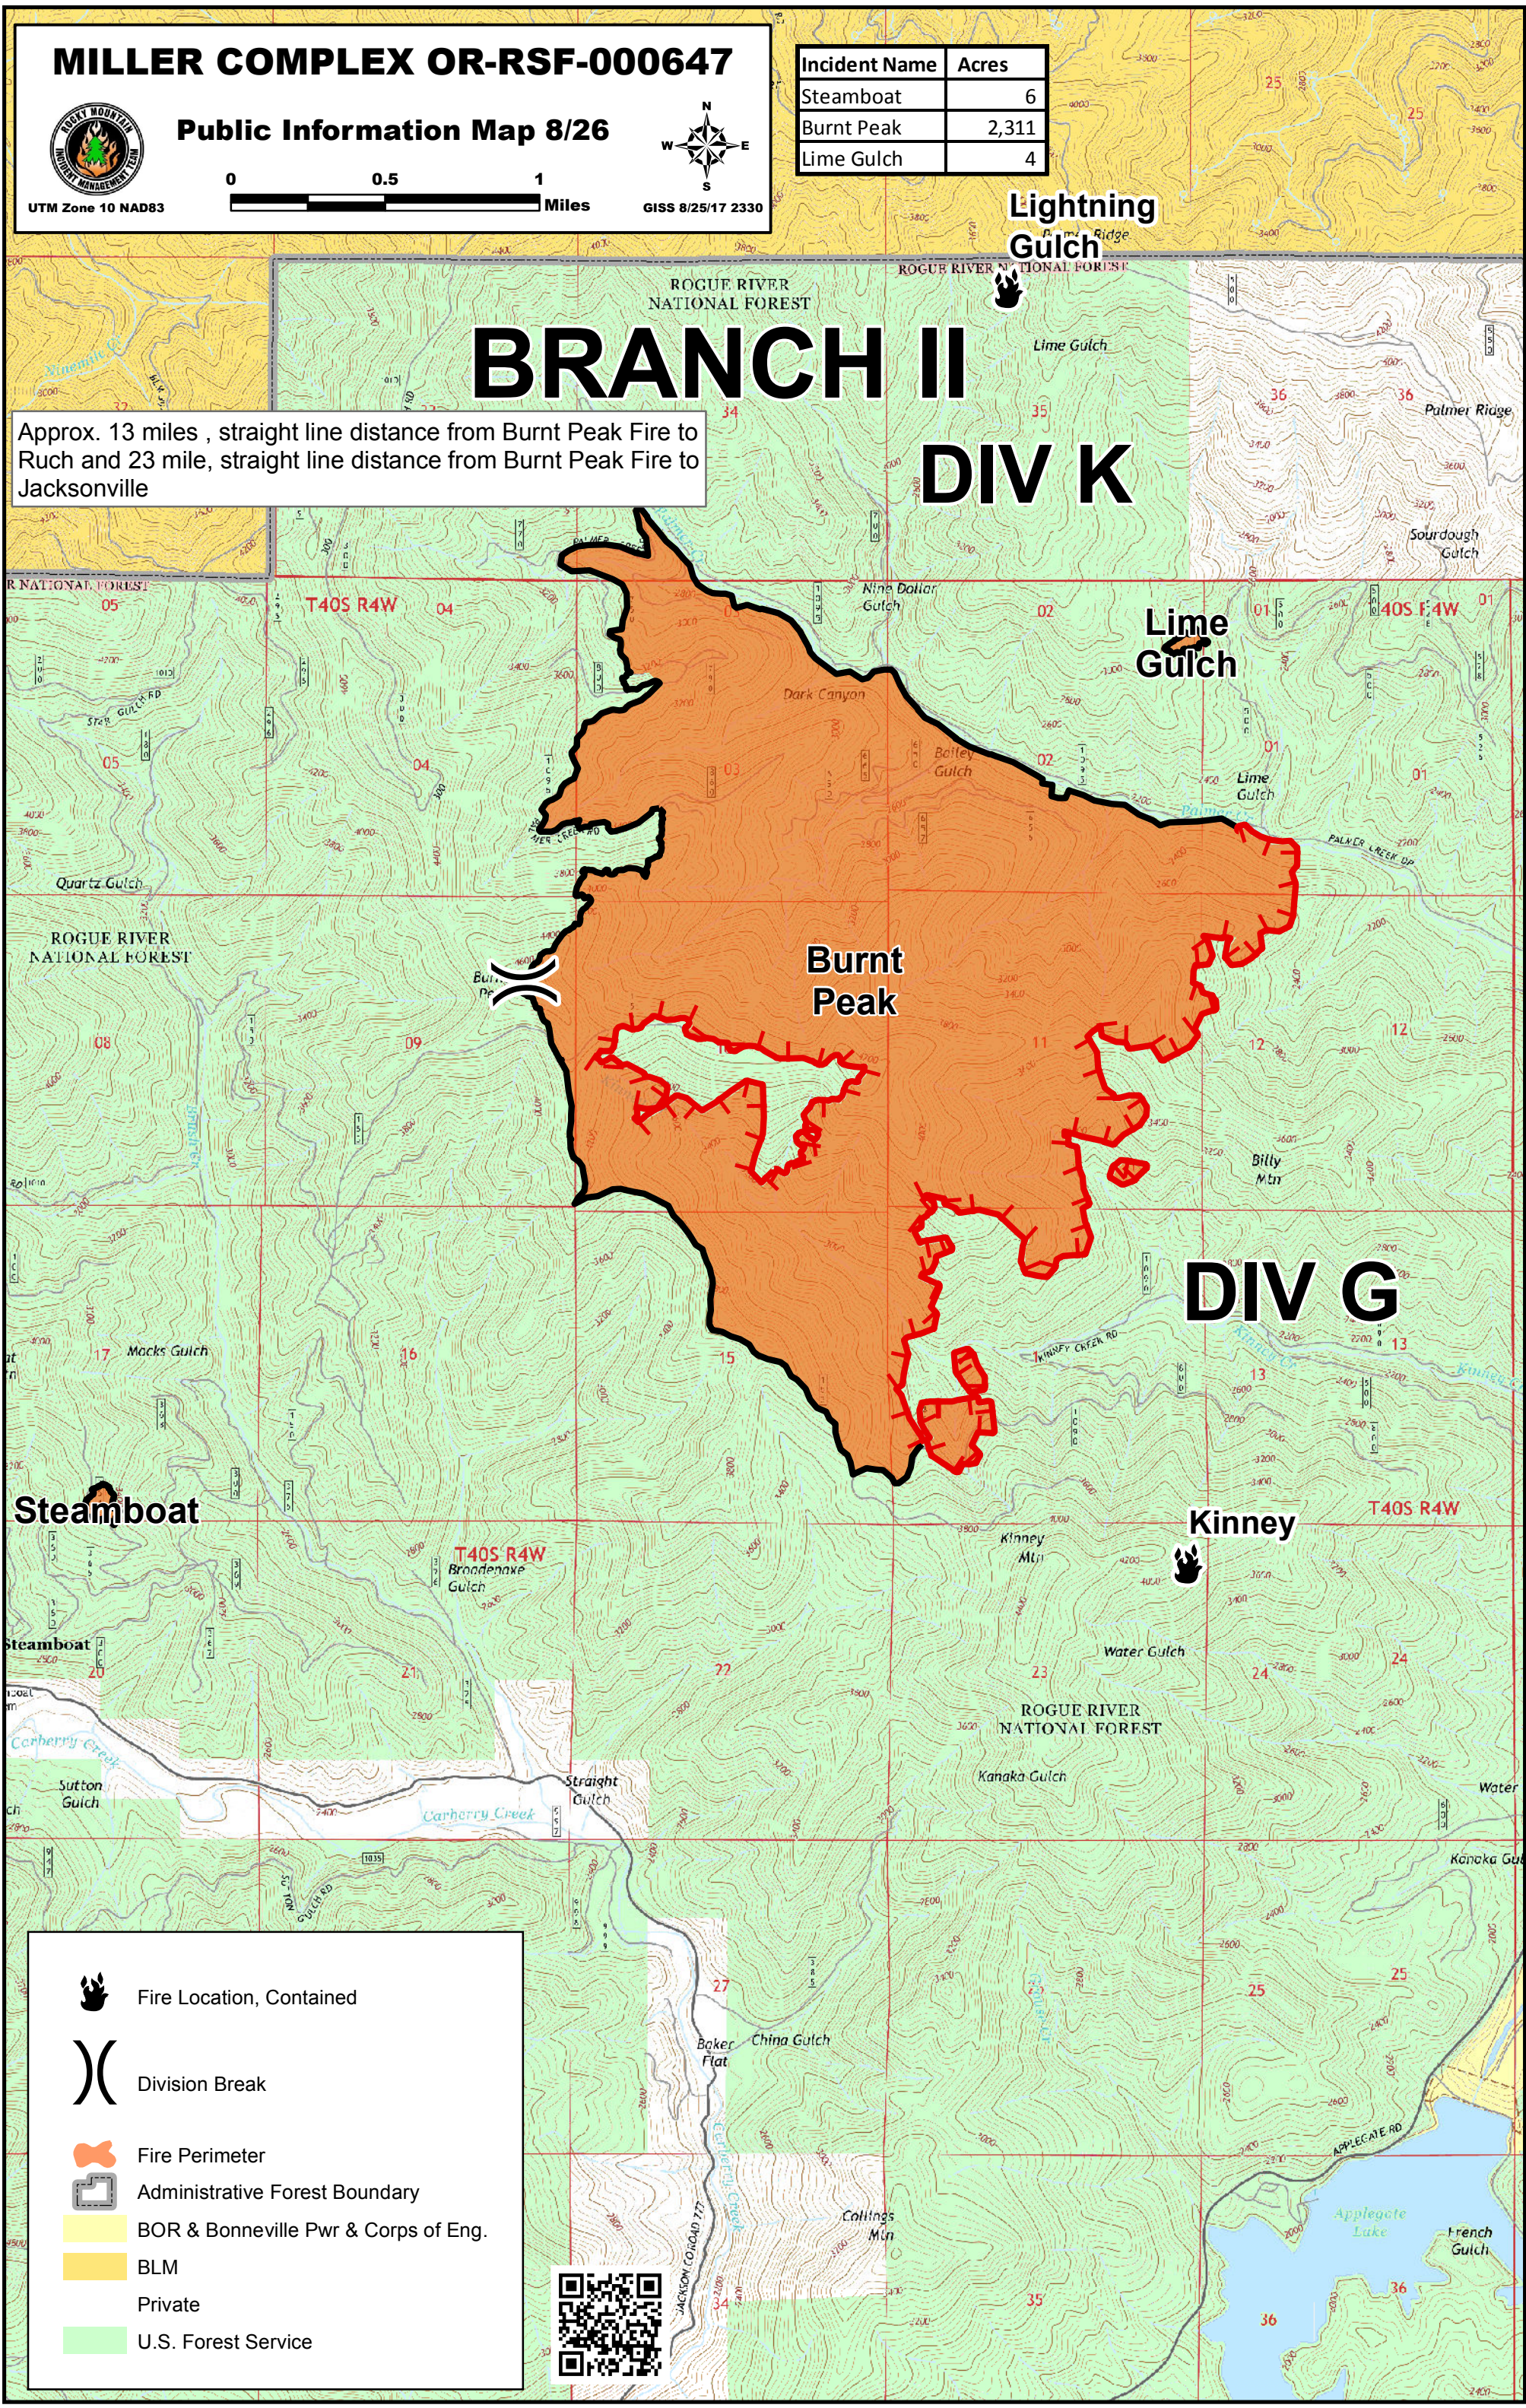

MILLER COMPLEX OR-RSF-000647

Public Information Map 8/26

0 0.5 1 Miles

GISS 8/25/17 2330

Incident Name	Acres
Steamboat	6
Burnt Peak	2,311
Lime Gulch	4

BRANCH II DIV K

Approx. 13 miles, straight line distance from Burnt Peak Fire to Ruch and 23 mile, straight line distance from Burnt Peak Fire to Jacksonville

Steamboat

Burnt Peak

Lime Gulch

DIV G

Kinney

Lightning Gulch

Fire Location, Contained

Division Break

Fire Perimeter

Administrative Forest Boundary

BOR & Bonneville Pwr & Corps of Eng.

BLM

Private

U.S. Forest Service