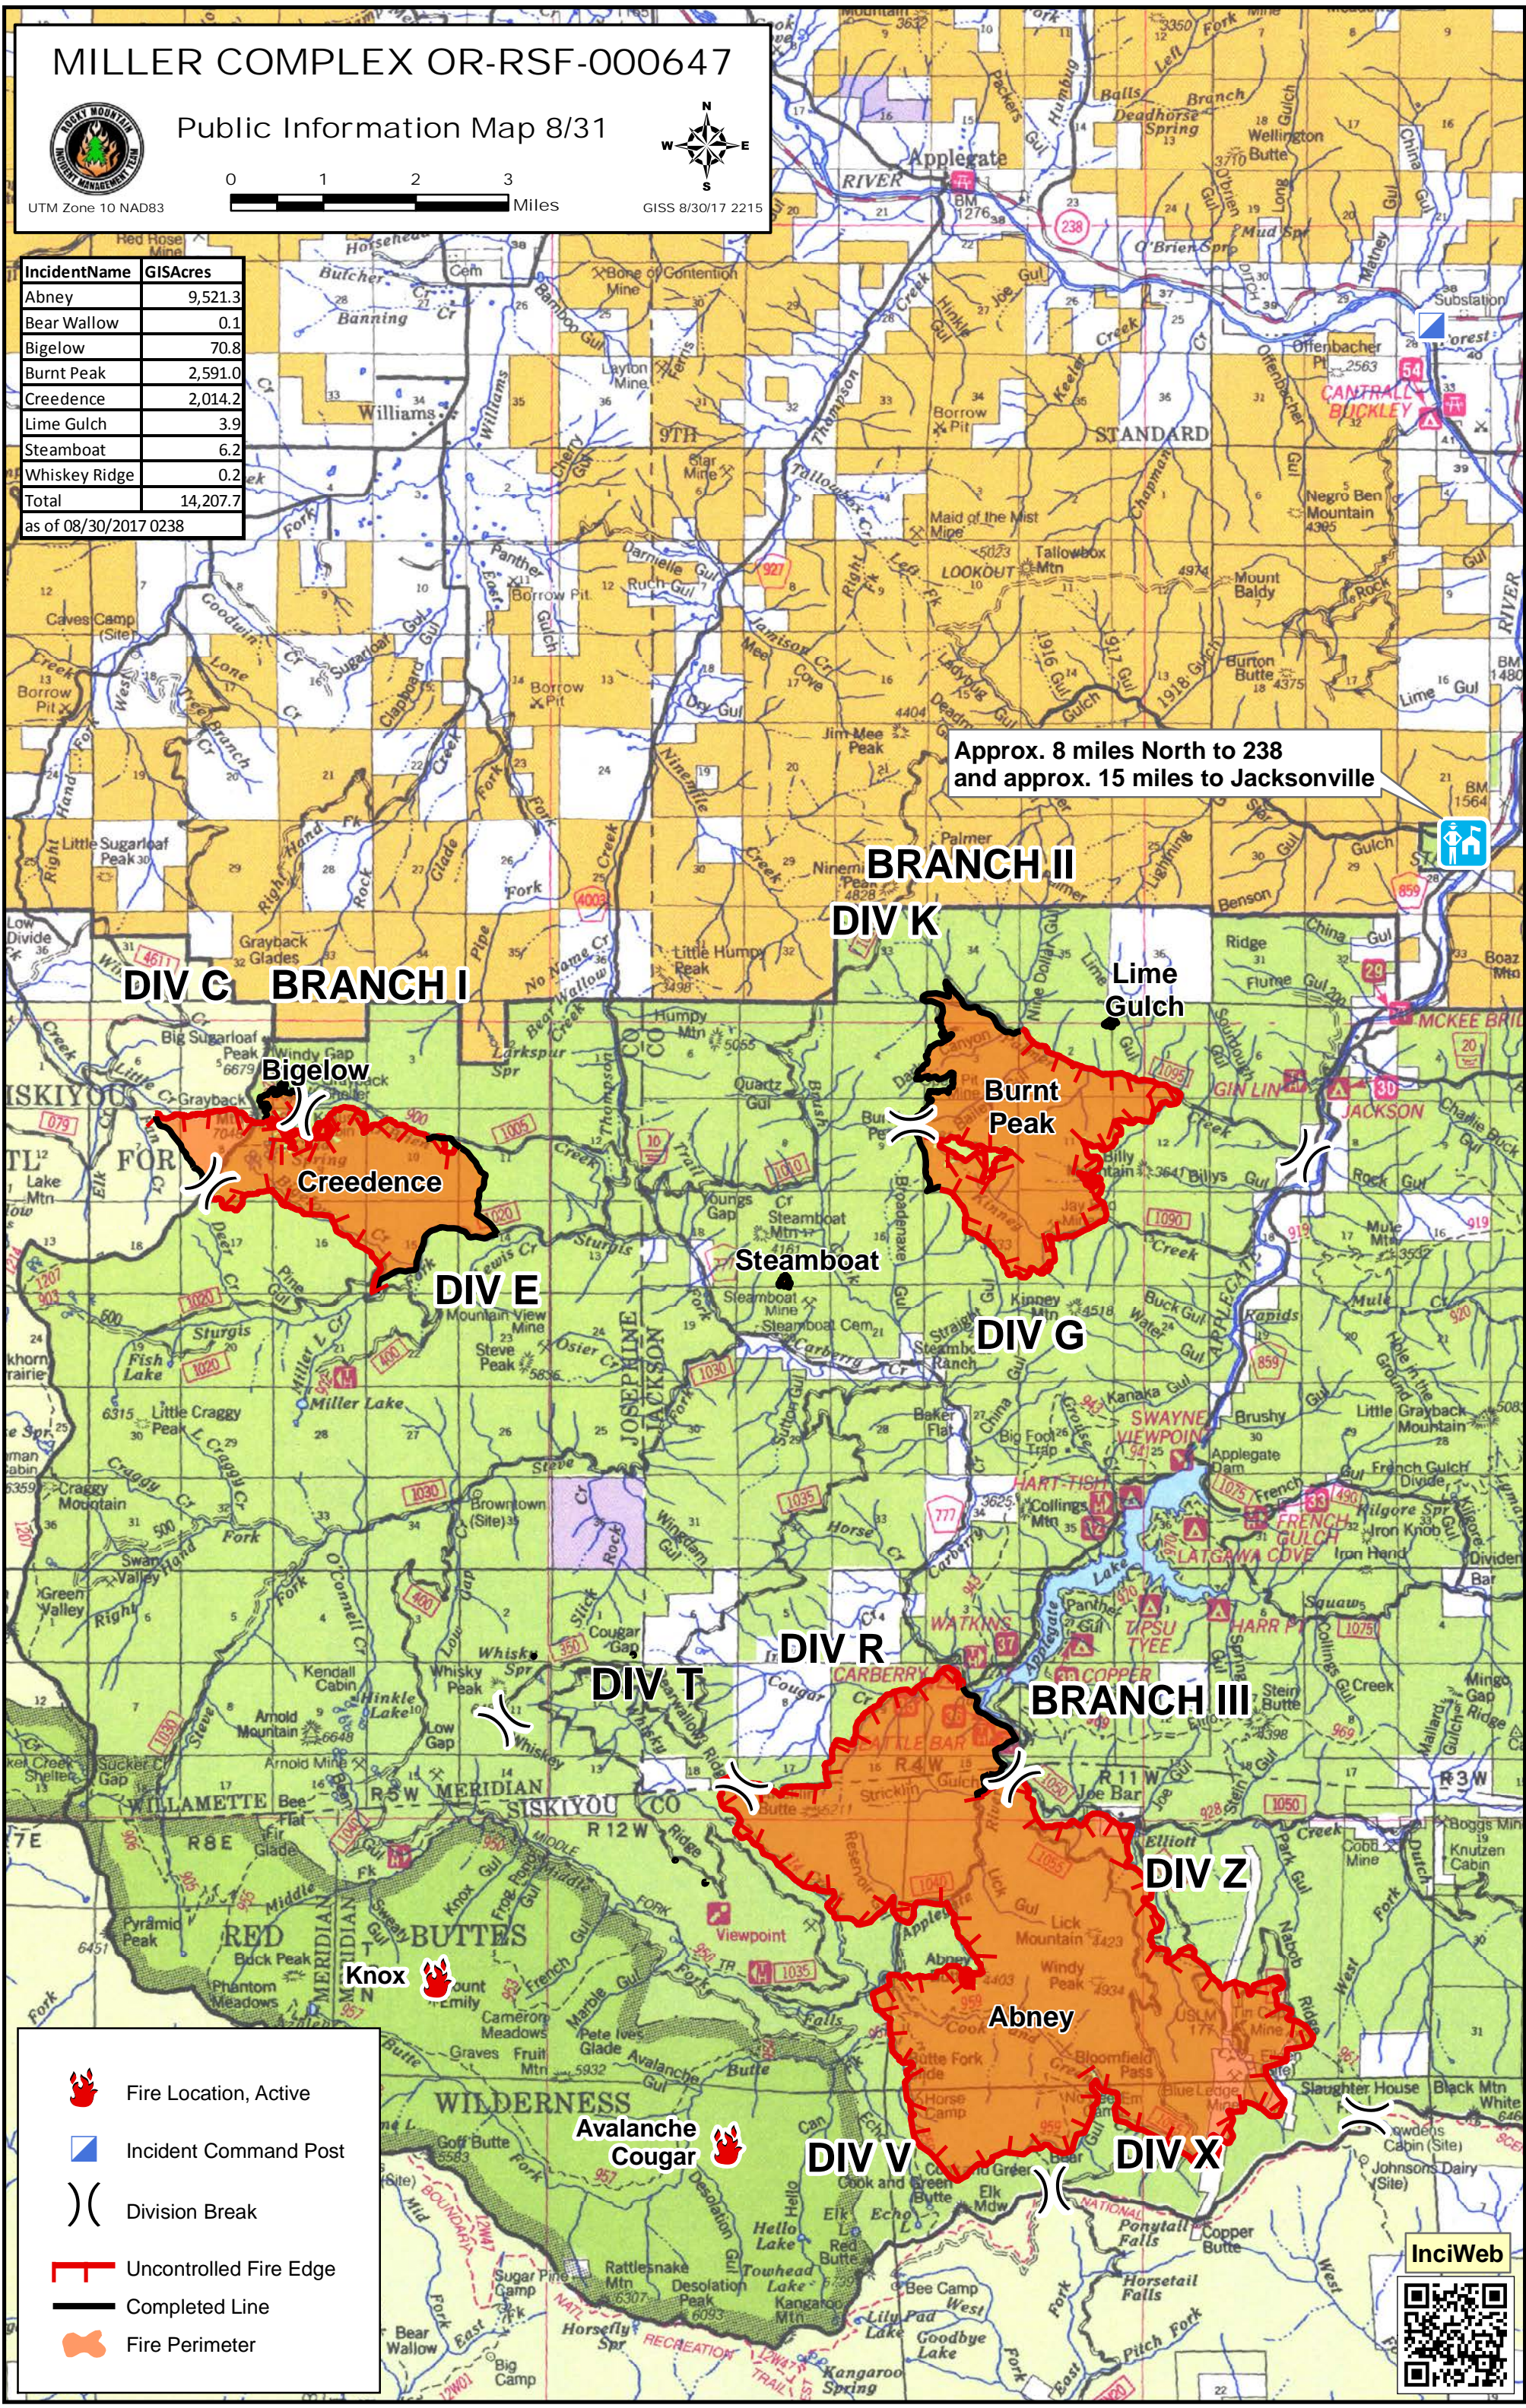

# MILLER COMPLEX OR-RSF-000647

Public Information Map 8/31

UTM Zone 10 NAD83

GISS 8/30/17 2215

IncidentName	GISAcres
Abney	9,521.3
Bear Wallow	0.1
Bigelow	70.8
Burnt Peak	2,591.0
Credence	2,014.2
Lime Gulch	3.9
Steamboat	6.2
Whiskey Ridge	0.2
<b>Total</b>	<b>14,207.7</b>

as of 08/30/2017 0238

Approx. 8 miles North to 238 and approx. 15 miles to Jacksonville

- Fire Location, Active
- Incident Command Post
- Division Break
- Uncontrolled Fire Edge
- Completed Line
- Fire Perimeter