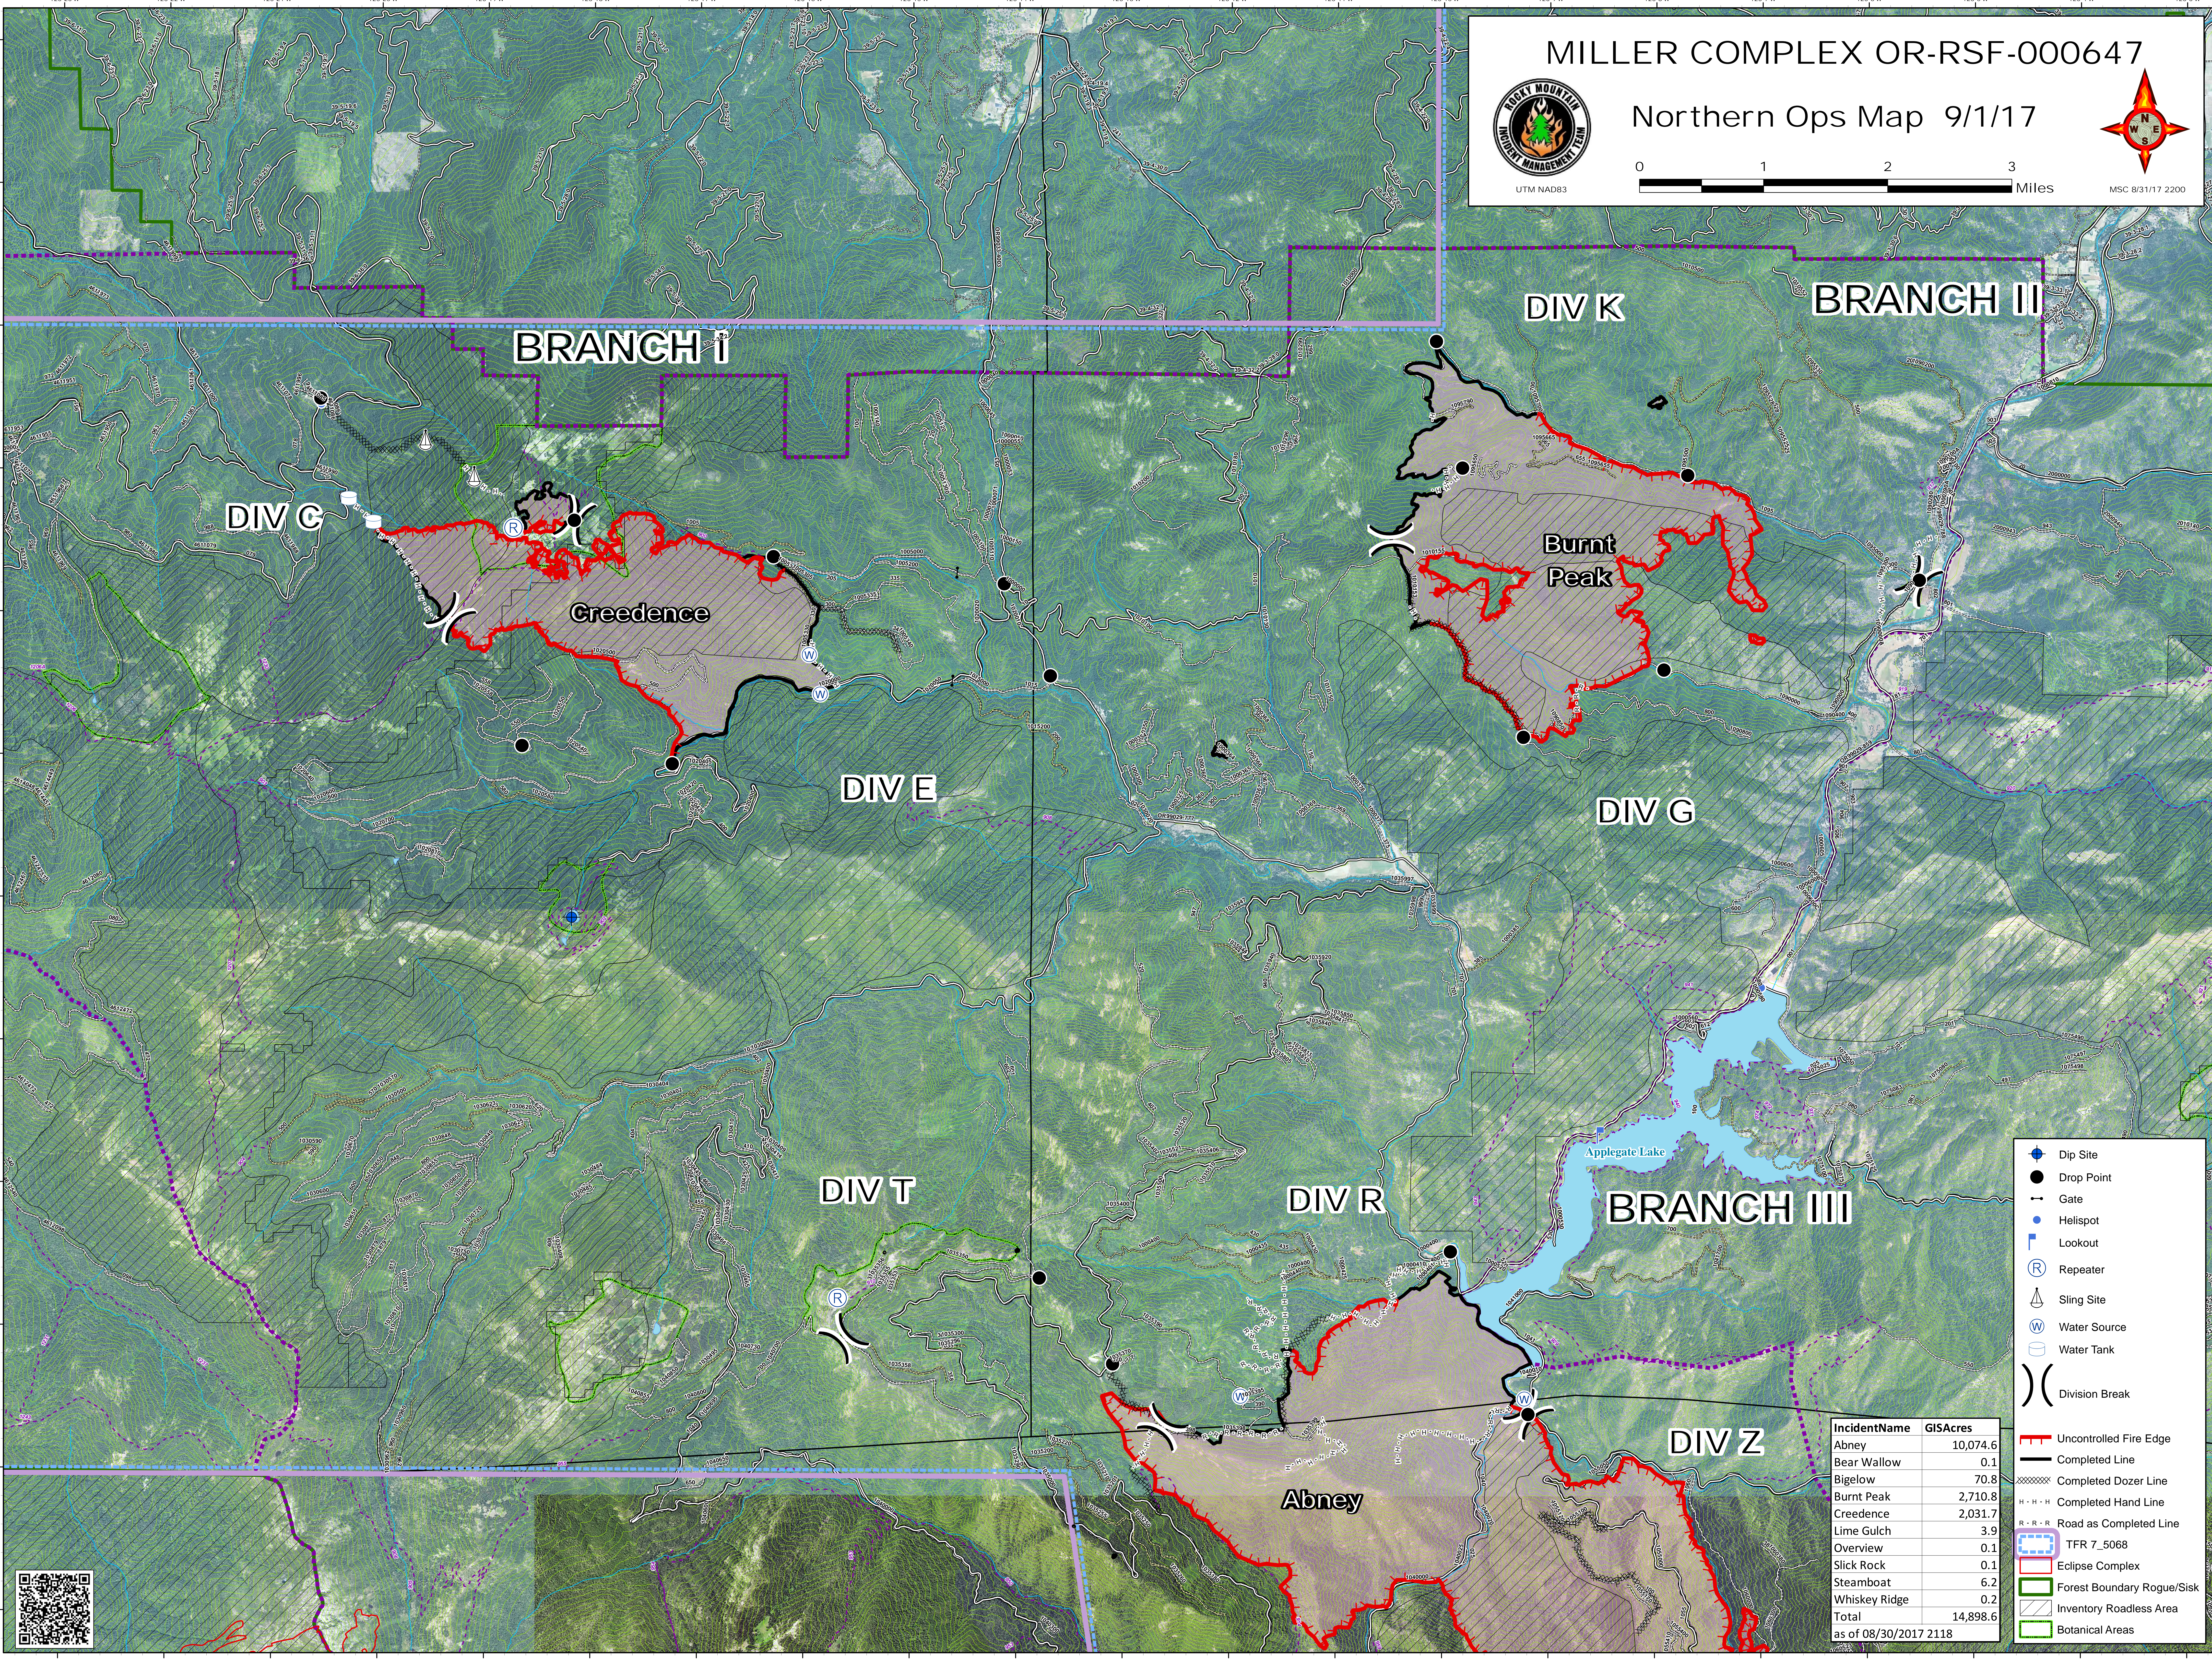

MILLER COMPLEX OR-RSF-000647

Northern Ops Map 9/1/17

MSC 8/31/17 2200

IncidentName	GISAcres
Abney	10,074.6
Bear Wallow	0.1
Bigelow	70.8
Burnt Peak	2,710.8
Creedence	2,031.7
Lime Gulch	3.9
Overview	0.1
Slick Rock	0.1
Steamboat	6.2
Whiskey Ridge	0.2
Total	14,898.6
as of 08/30/2017 2118	

- Dip Site
- Drop Point
- Gate
- Helispot
- Lookout
- Repeater
- Sling Site
- Water Source
- Water Tank
- Division Break
- Uncontrolled Fire Edge
- Completed Line
- Completed Dozer Line
- Completed Hand Line
- Road as Completed Line
- TFR 7_5068
- Eclipse Complex
- Forest Boundary Rogue/Sisk
- Inventory Roadless Area
- Botanical Areas