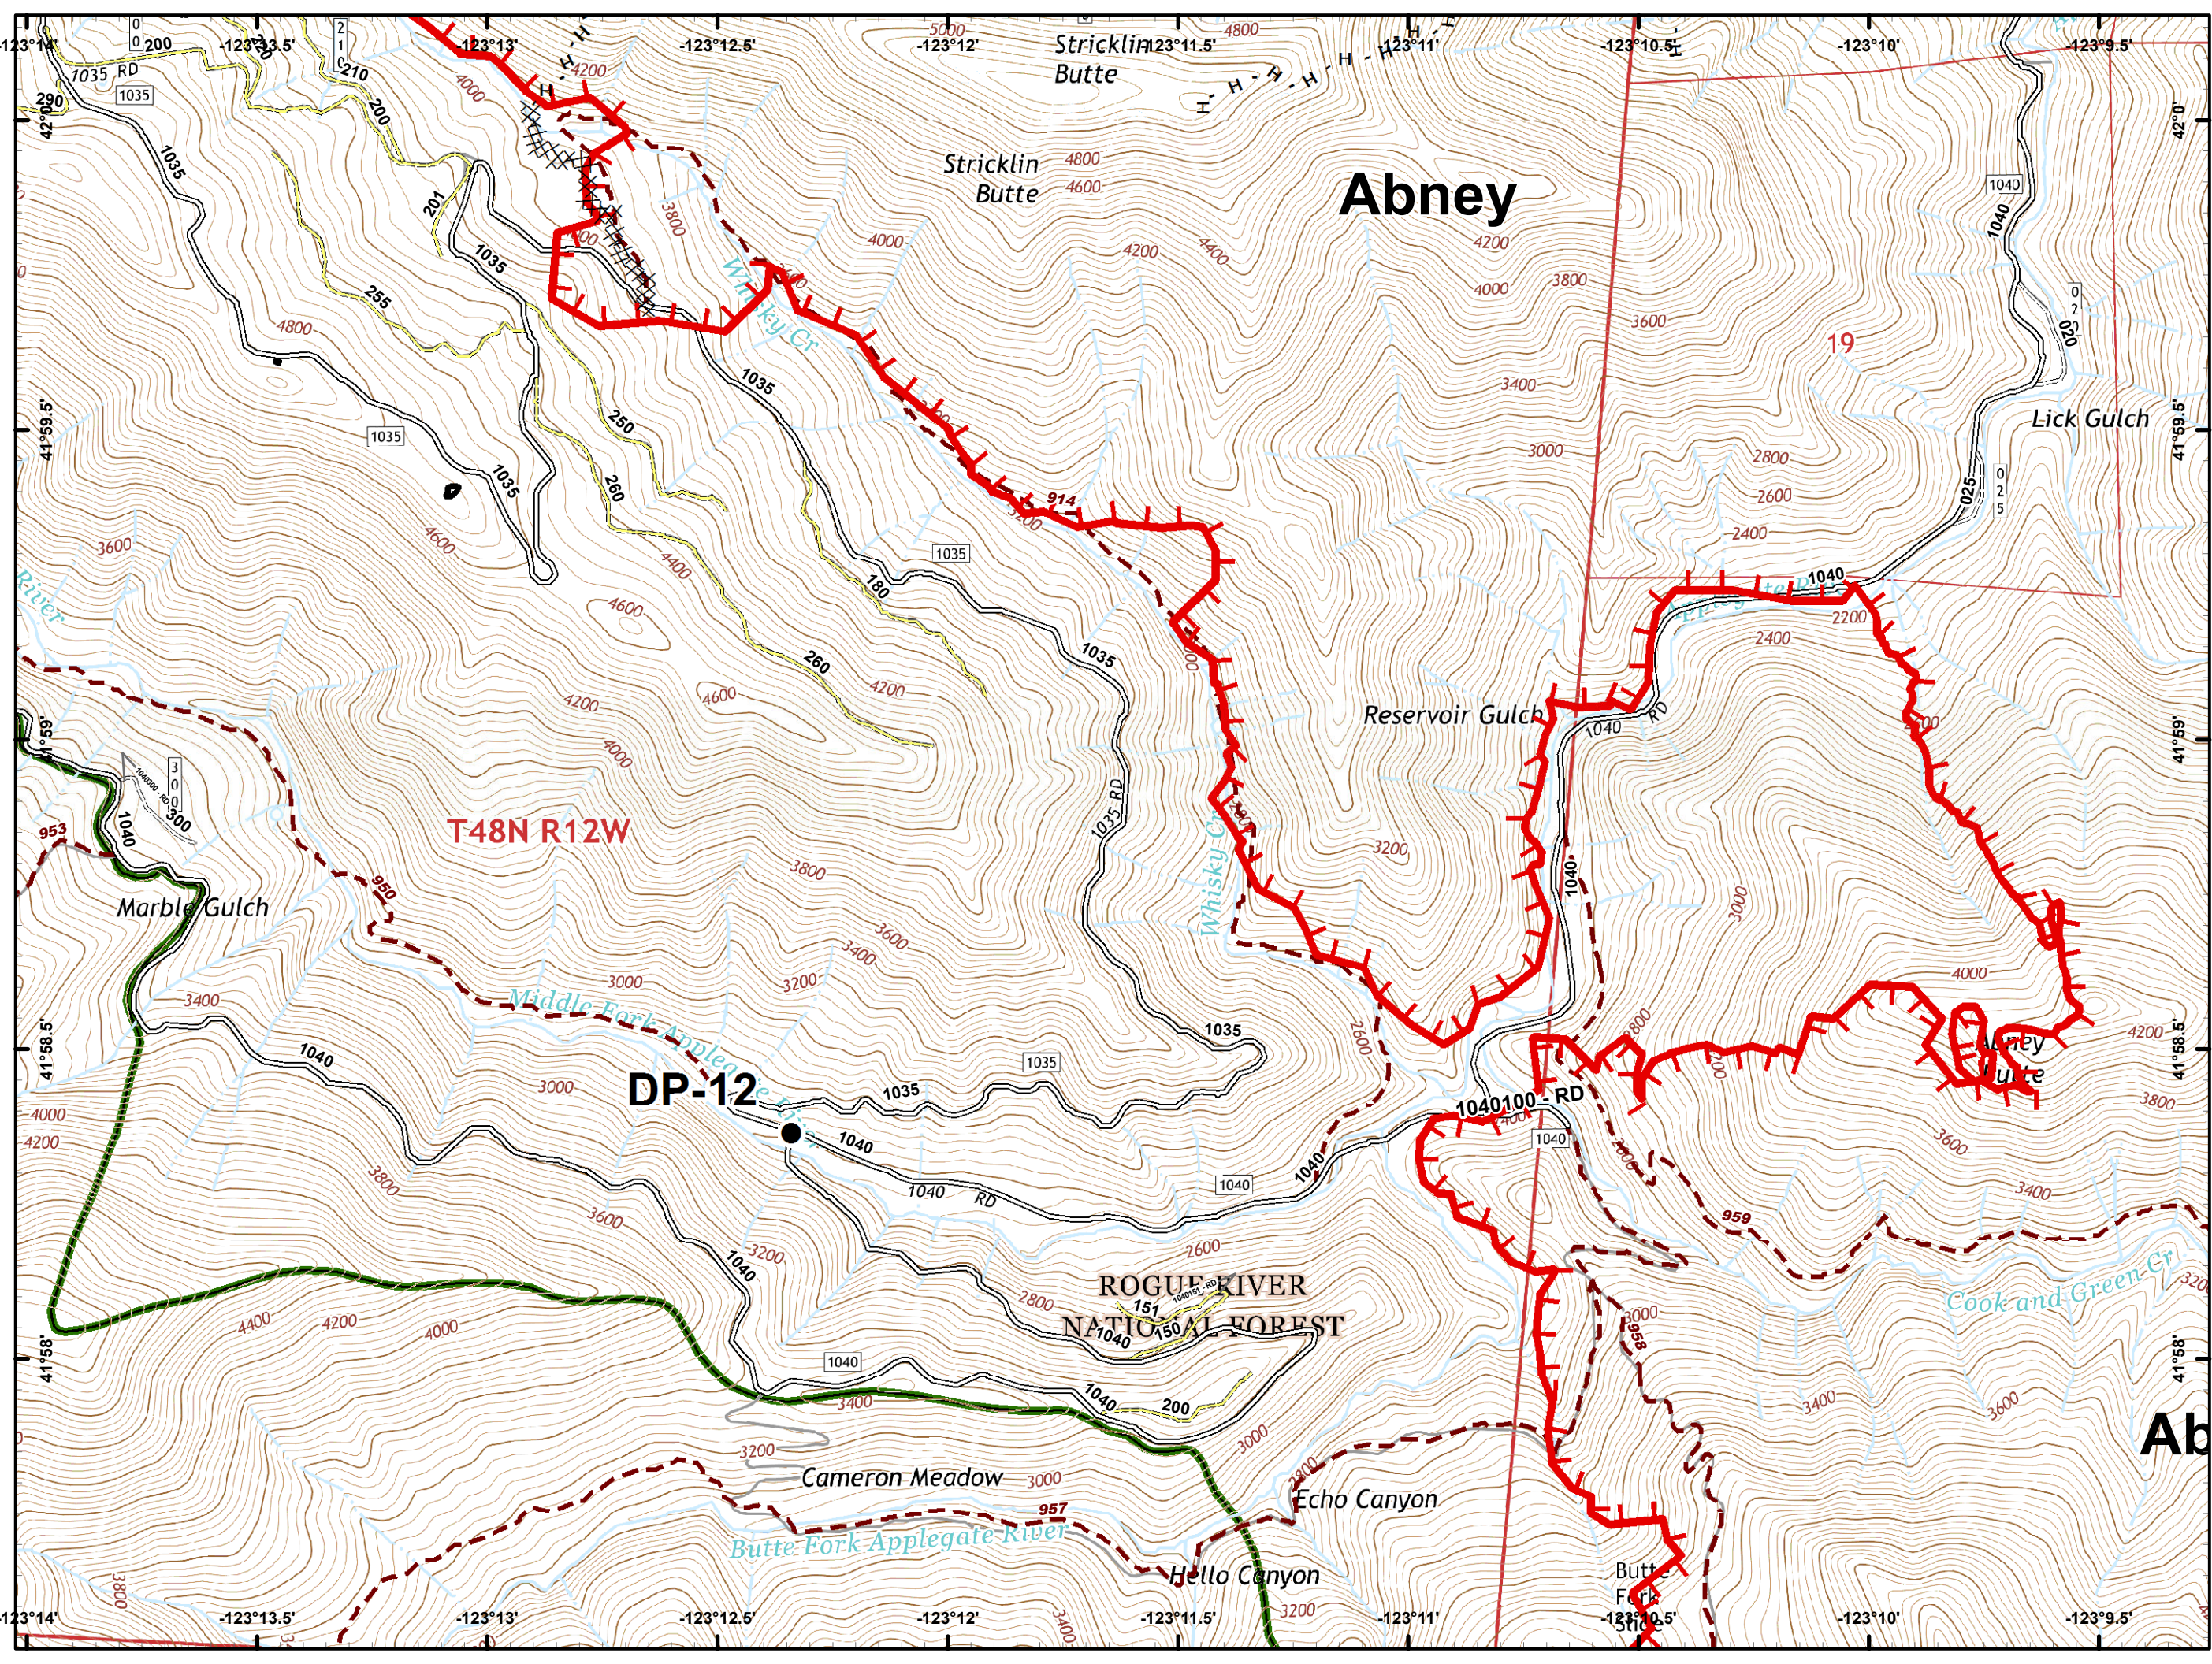

- Drop Point
- Uncontrolled Fire Edge
- Completed Line
- Completed Dozer Line
- Completed Hand Line
- Wilderness

Miles 0 0.5
0 1,320 2,640
Feet

A north arrow is located at the bottom left, and the agency logo for the Rogue River National Forest is at the bottom right.