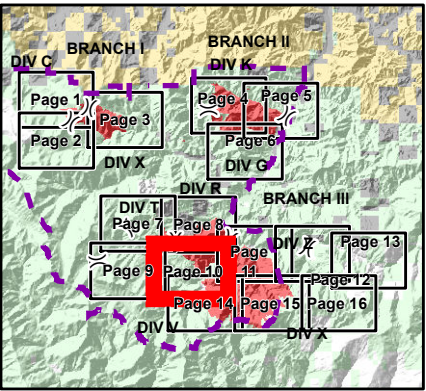

- Drop Point
- Uncontrolled Fire Edge
- Completed Line
- Completed Dozer Line
- Completed Hand Line
- Wilderness

Miles 0 0.5
0 1,320 2,640
Feet

A north arrow is located at the bottom left, and the agency logo for the Rogue River National Forest is at the bottom right.