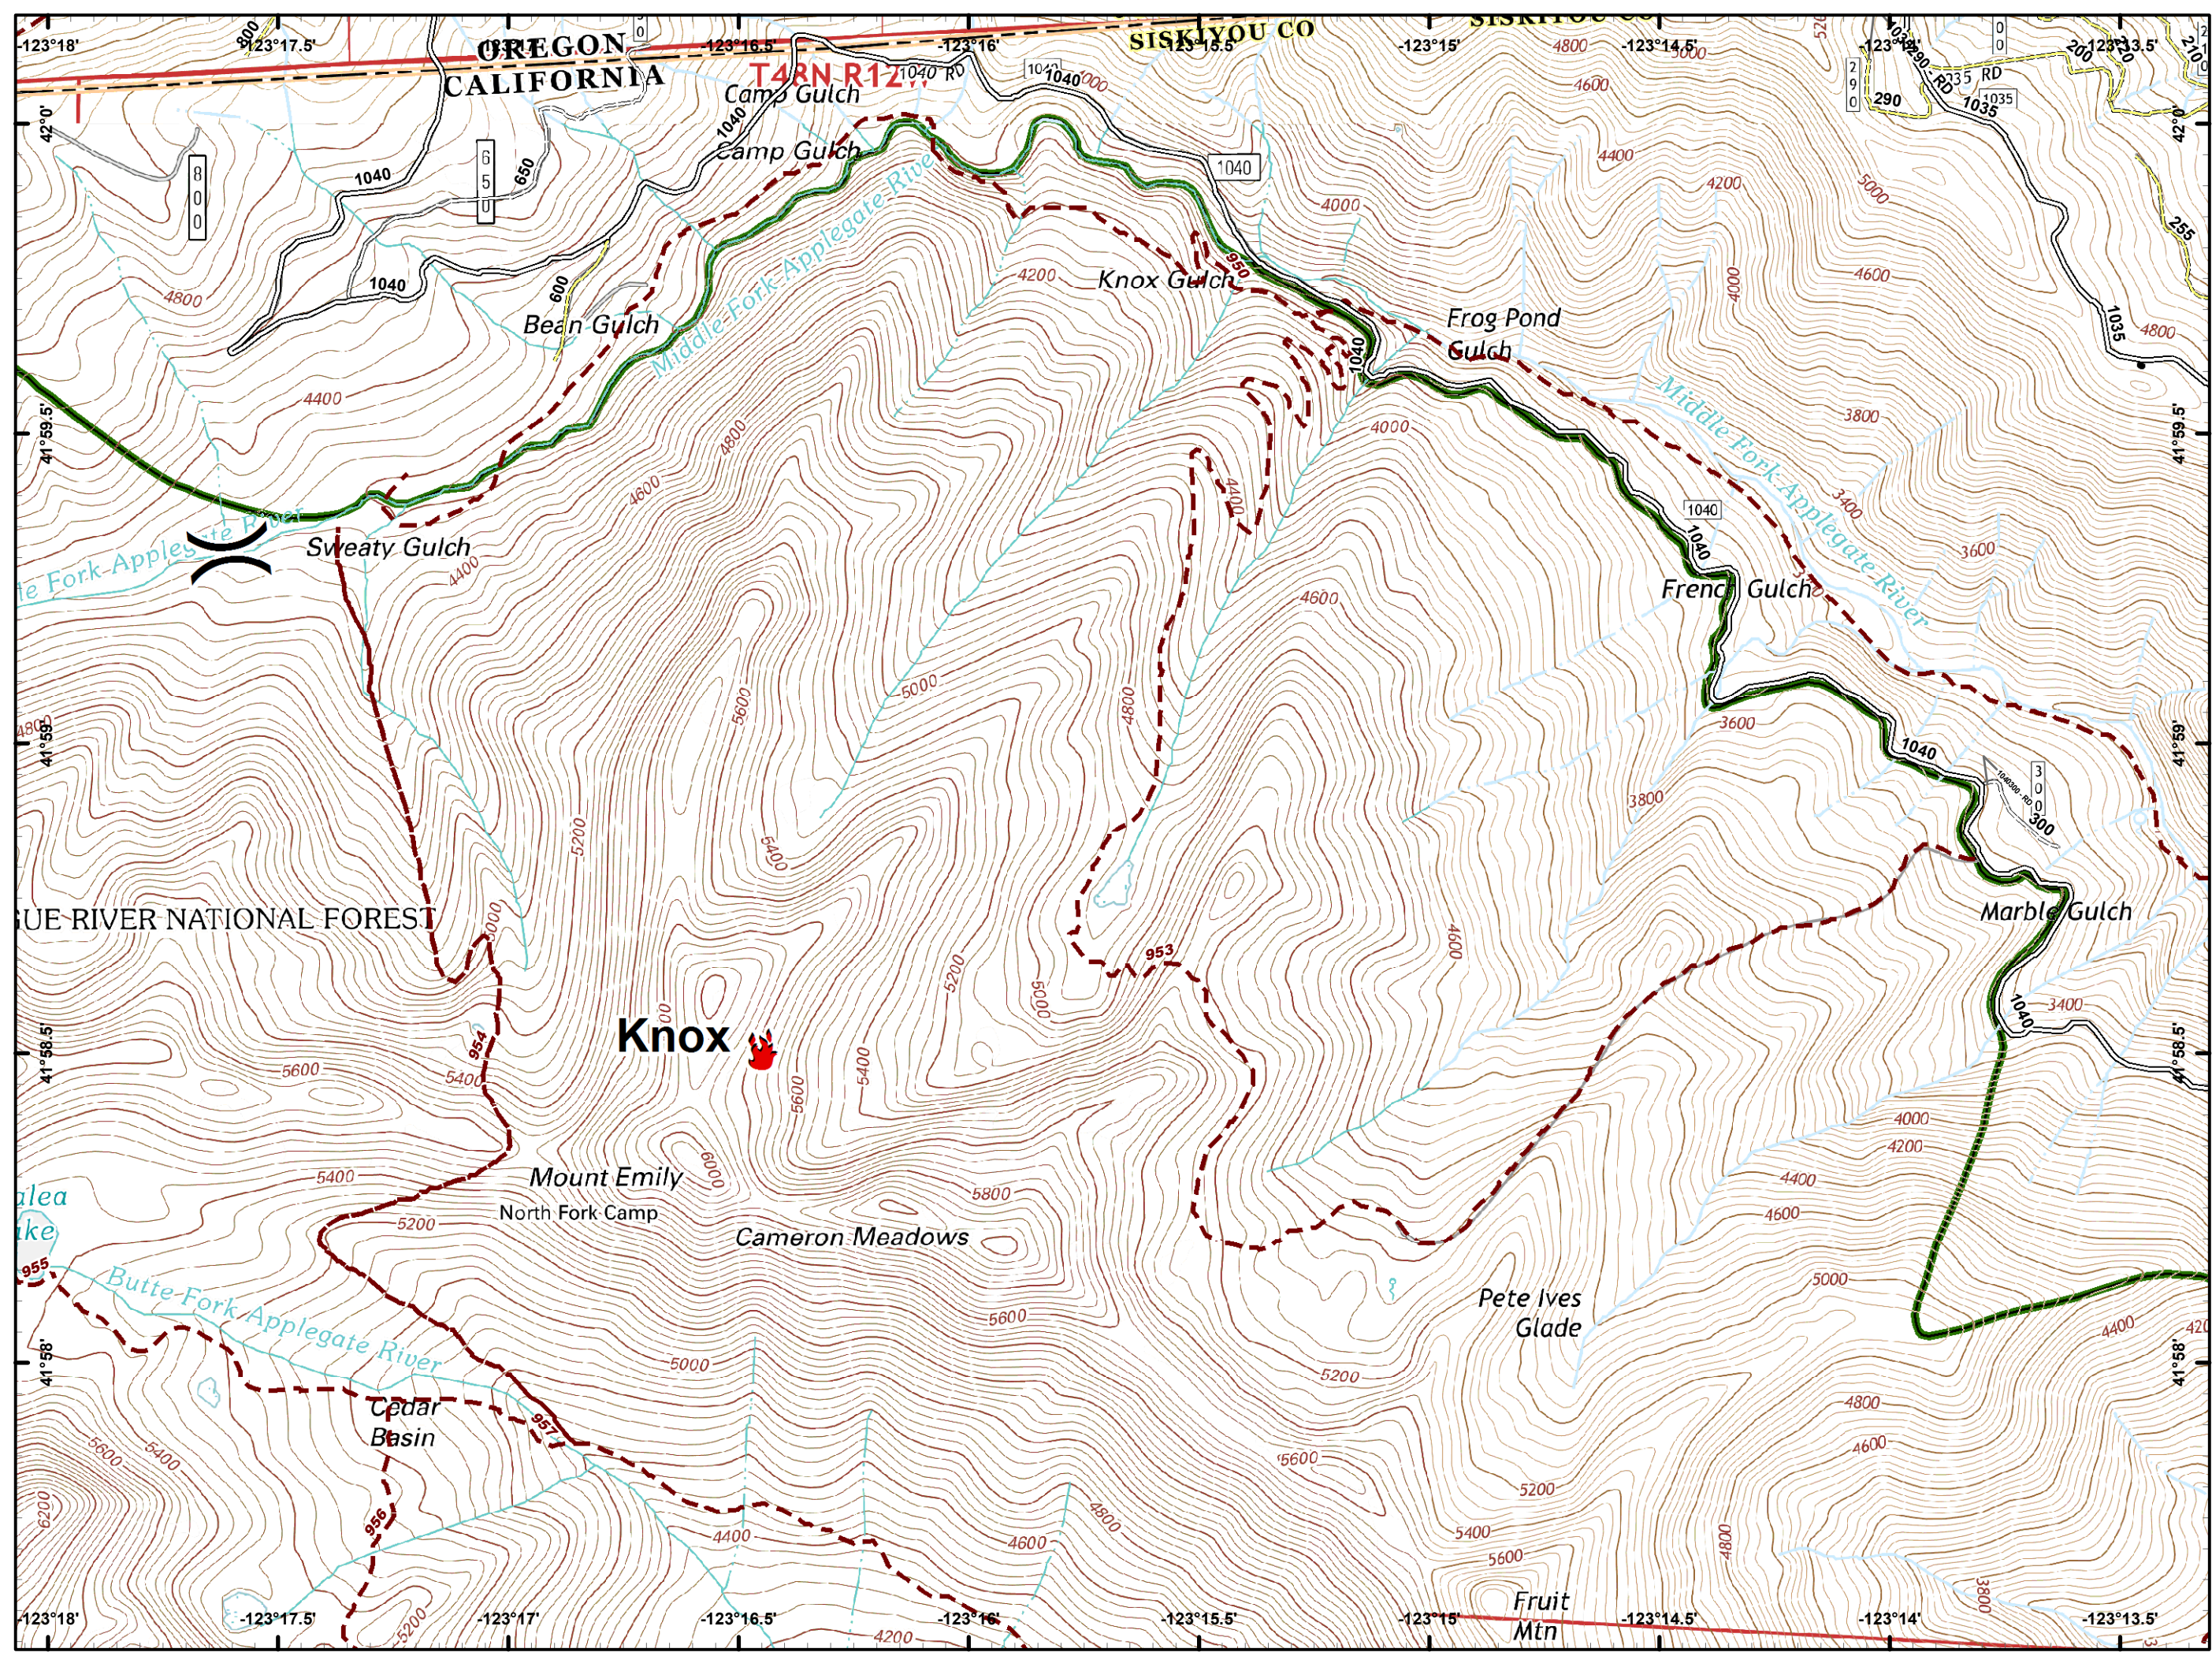

-  Fire Location
-  Division Break
-  Completed Line
-  Wilderness

Miles 0 0.5
0 1,320 2,640
Feet