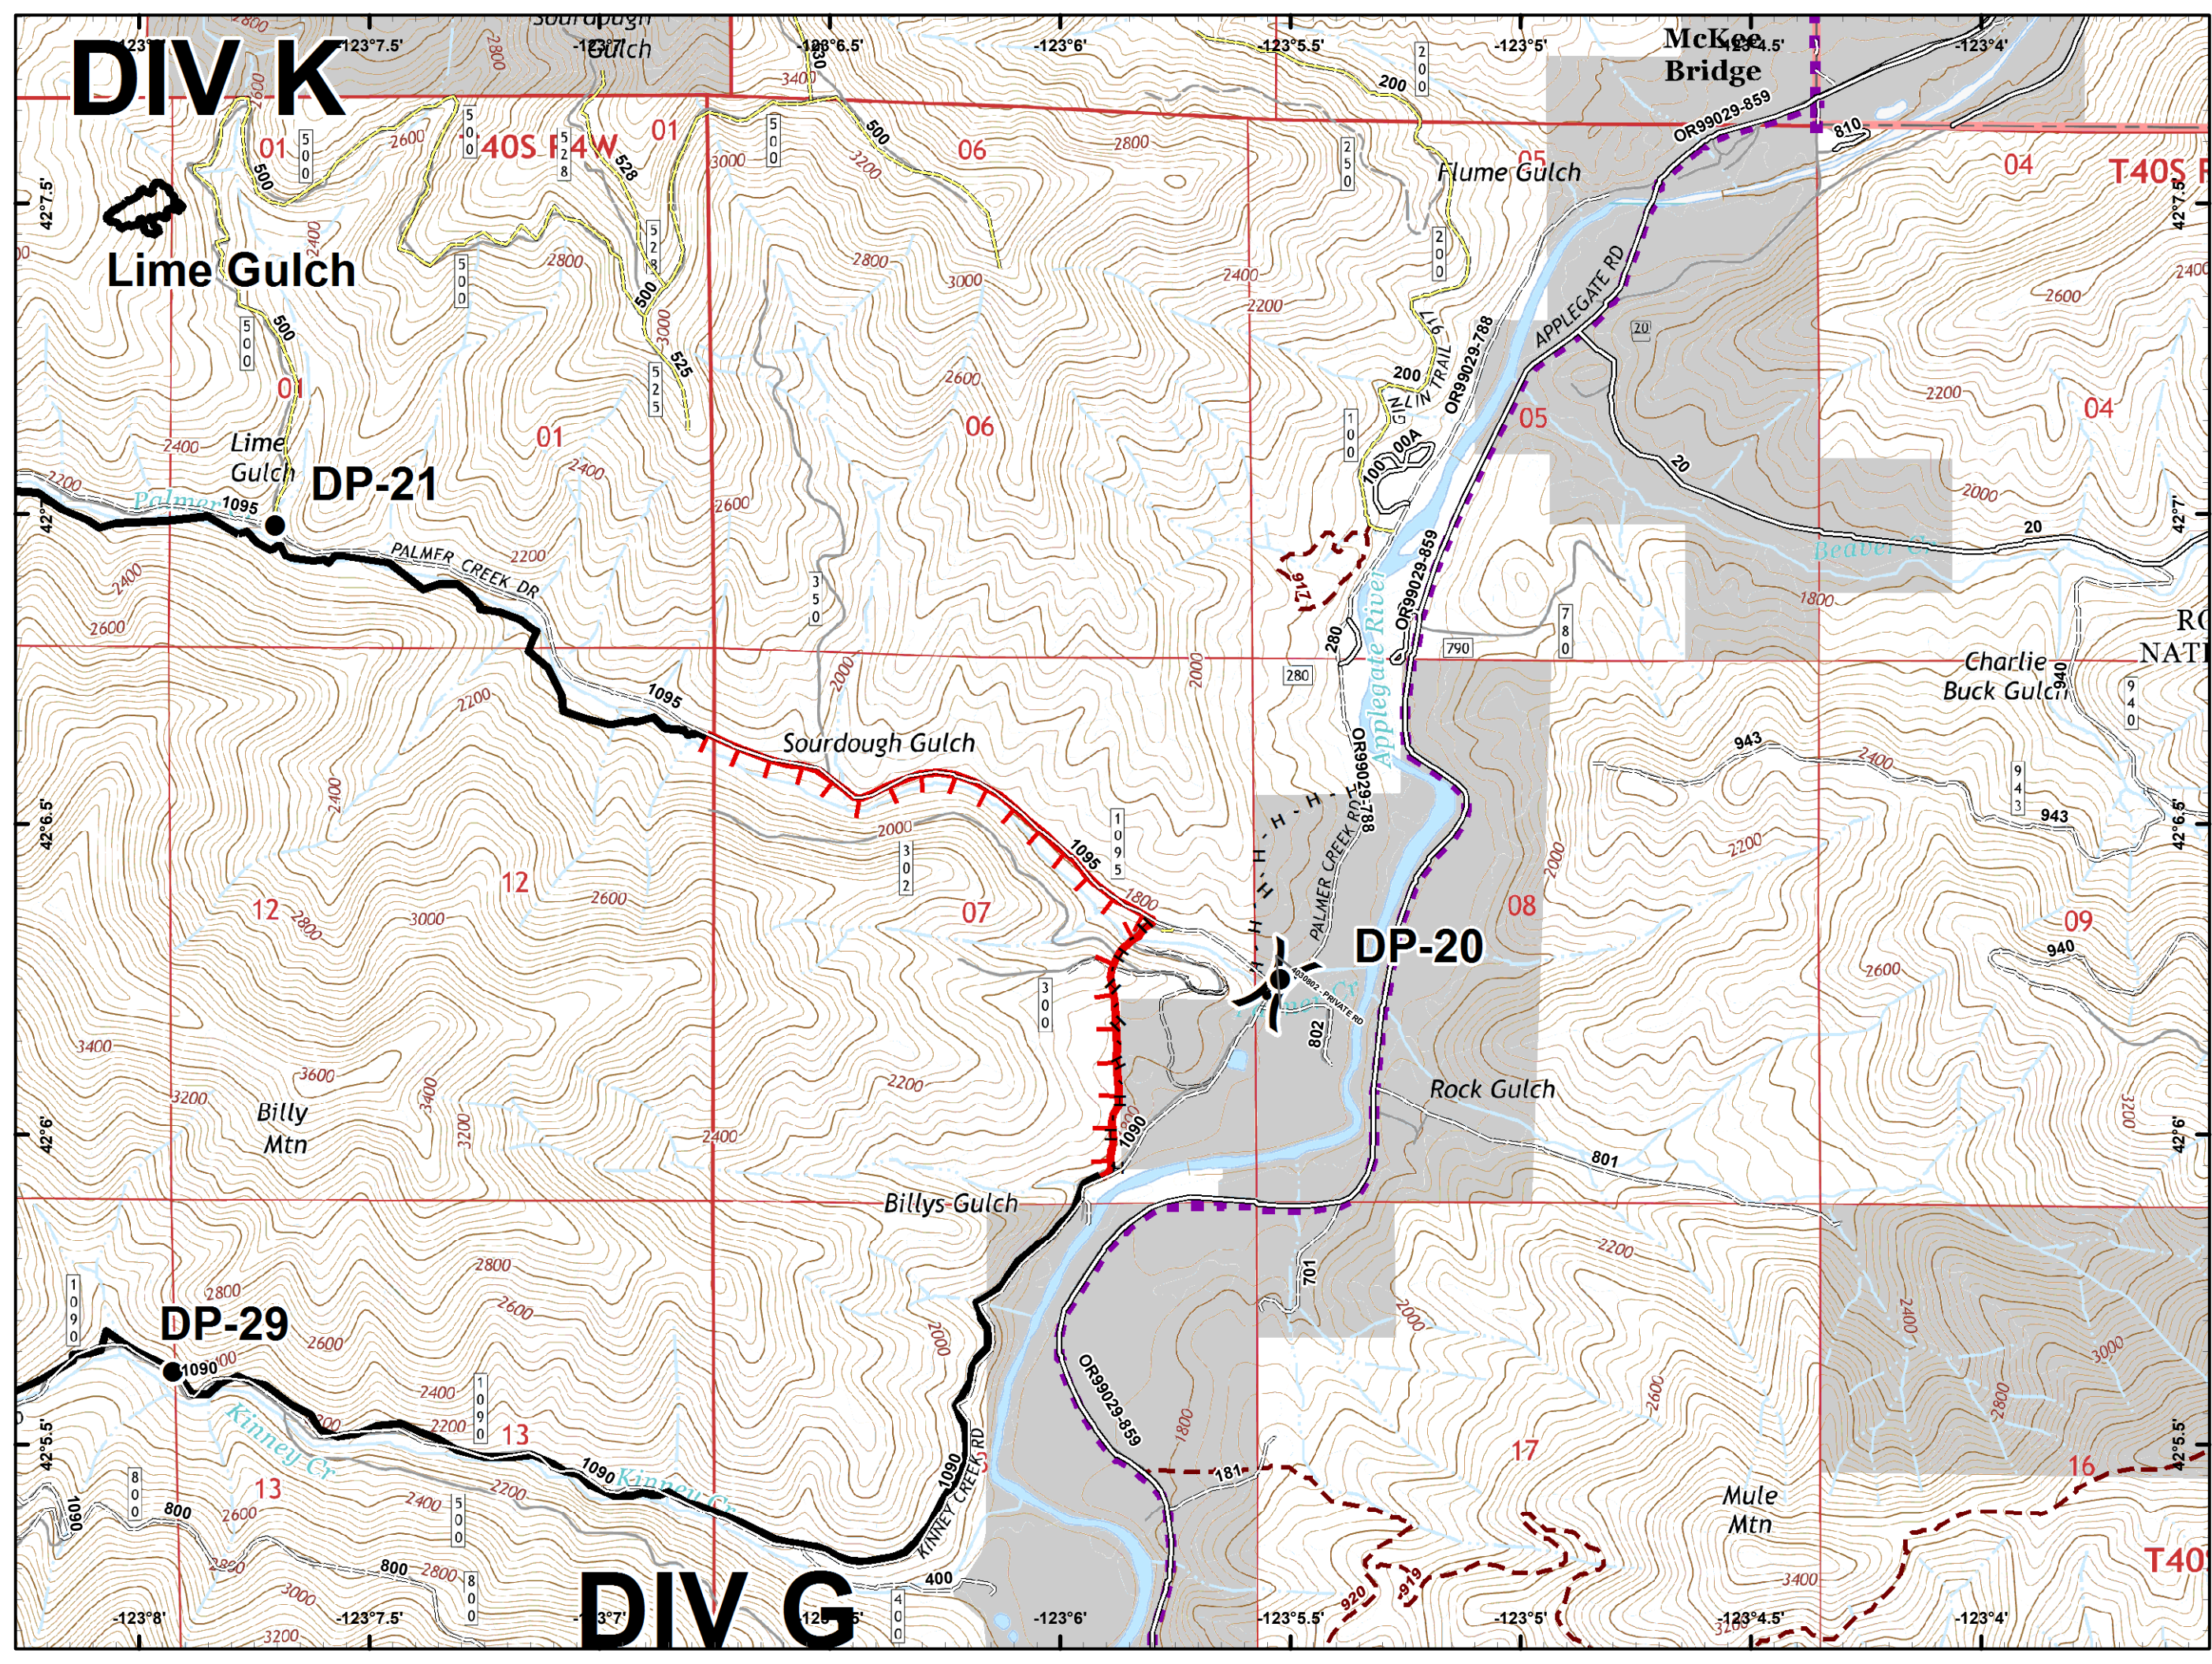

DIV K

- Drop Point
- Gate
-) Division Break
- Uncontrolled Fire Edge
- Completed Line
- Completed Hand Line
- IA Responsibility
- Miller_Compl...
- Private and State

DIV G