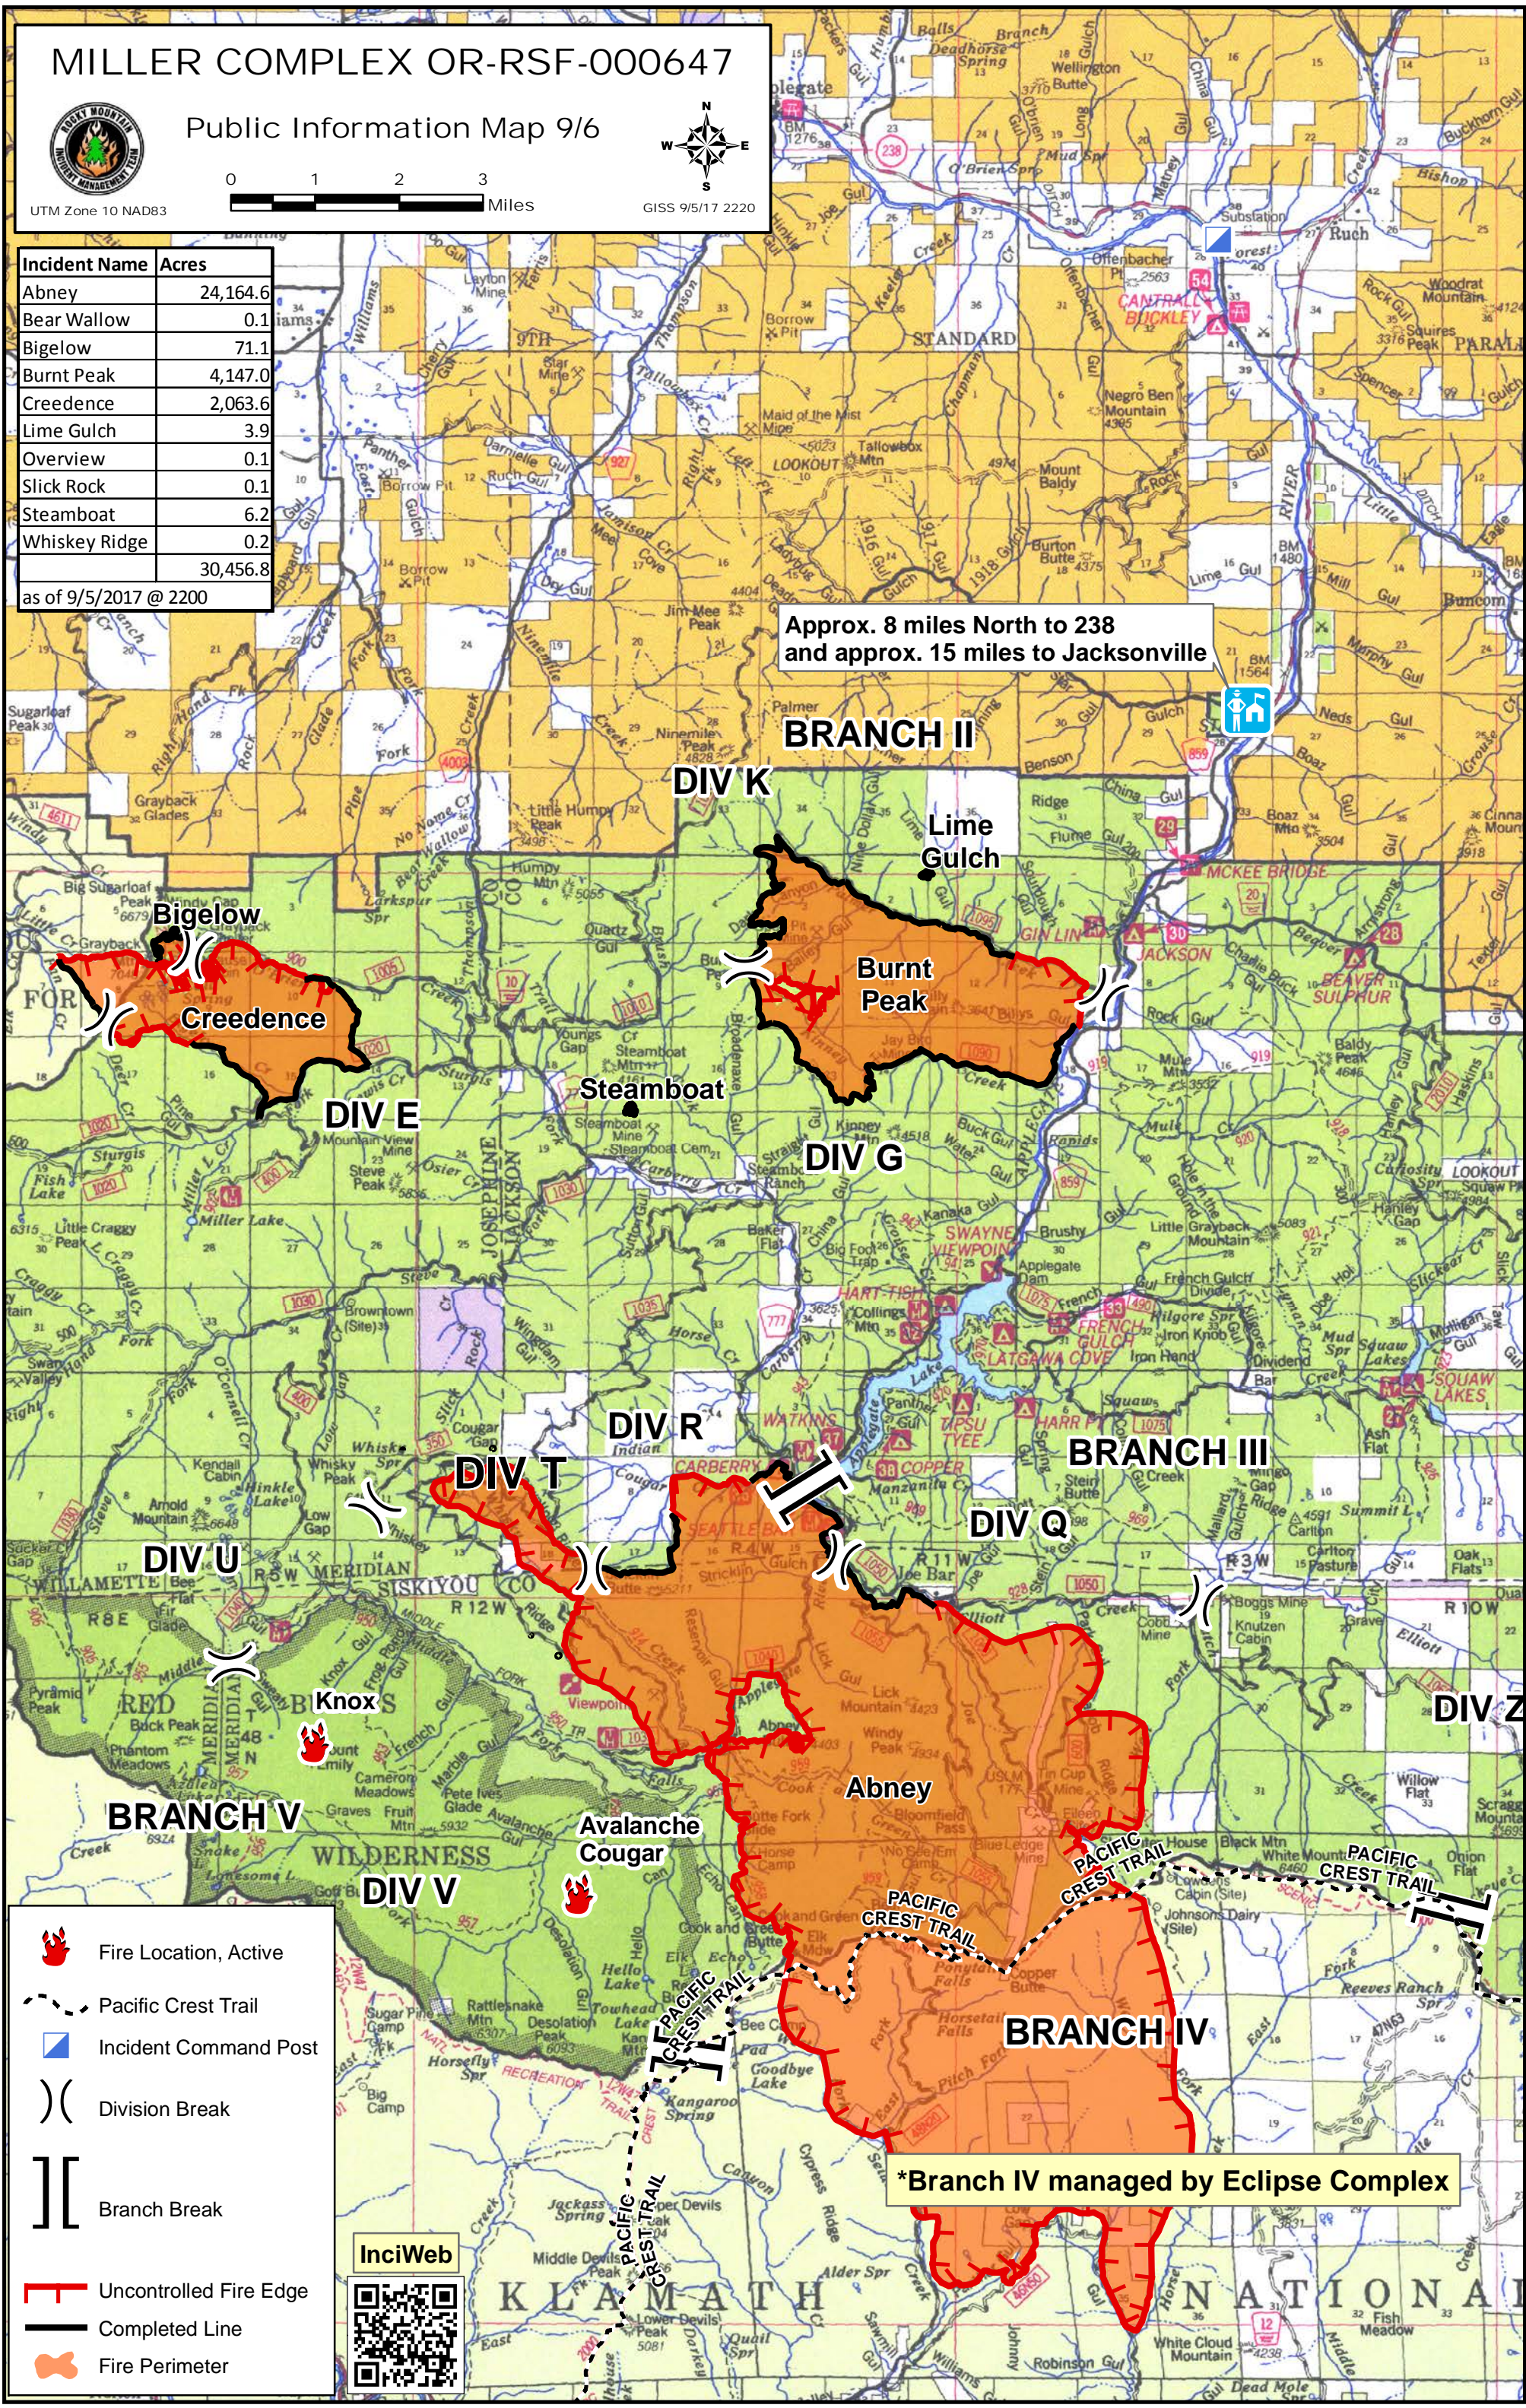

MILLER COMPLEX OR-RSF-000647

Public Information Map 9/6

0 1 2 3 Miles

GISS 9/5/17 2220

Incident Name	Acres
Abney	24,164.6
Bear Wallow	0.1
Bigelow	71.1
Burnt Peak	4,147.0
Creedence	2,063.6
Lime Gulch	3.9
Overview	0.1
Slick Rock	0.1
Steamboat	6.2
Whiskey Ridge	0.2
Total	30,456.8

as of 9/5/2017 @ 2200

Approx. 8 miles North to 238 and approx. 15 miles to Jacksonville

- Fire Location, Active
- Pacific Crest Trail
- Incident Command Post
- Division Break
- Branch Break
- Uncontrolled Fire Edge
- Completed Line
- Fire Perimeter

InciWeb

*Branch IV managed by Eclipse Complex