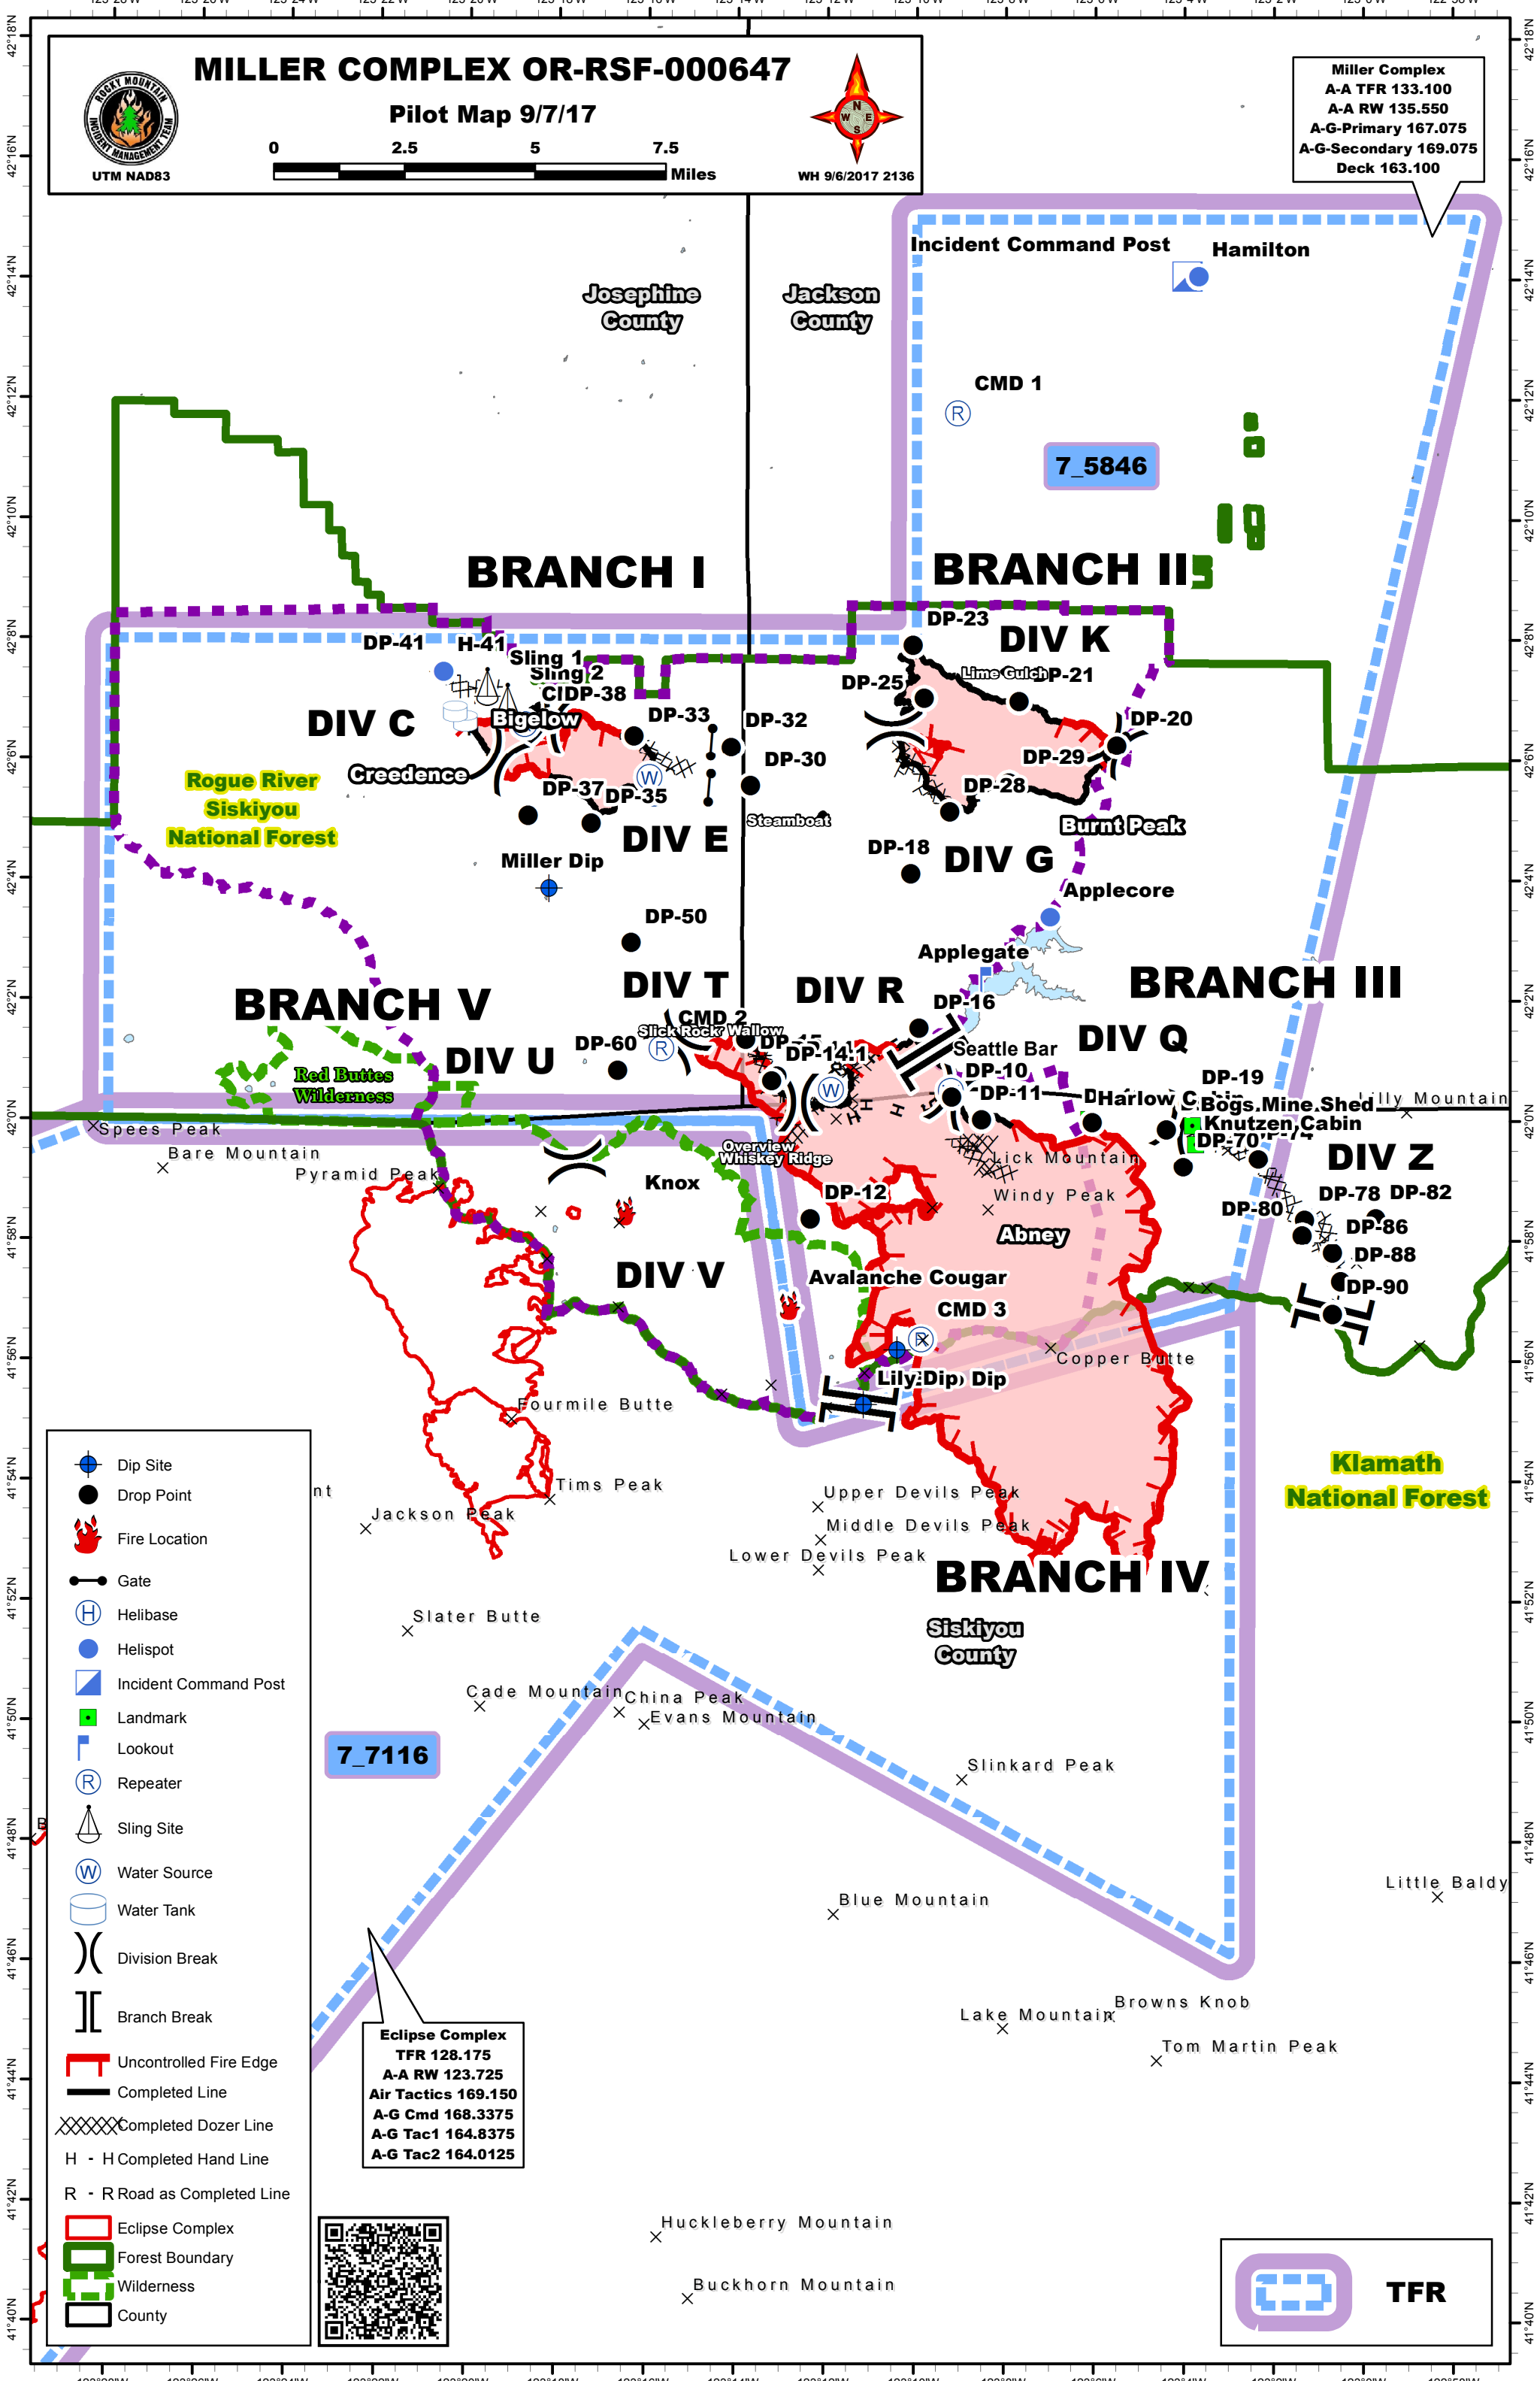

MILLER COMPLEX OR-RSF-000647

Pilot Map 9/7/17

WH 9/6/2017 2136

Miller Complex
A-A TFR 133.100
A-A RW 135.550
A-G-Primary 167.075
A-G-Secondary 169.075
Deck 163.100

- Dip Site
- Drop Point
- Fire Location
- Gate
- Helibase
- Helispot
- Incident Command Post
- Landmark
- Lookout
- Repeater
- Sling Site
- Water Source
- Water Tank
- Division Break
- Branch Break
- Uncontrolled Fire Edge
- Completed Line
- Completed Dozer Line
- H - H Completed Hand Line
- R - R Road as Completed Line
- Eclipse Complex
- Forest Boundary
- Wilderness
- County

7_7116

Eclipse Complex
TFR 128.175
A-A RW 123.725
Air Tactics 169.150
A-G Cmd 168.3375
A-G Tac1 164.8375
A-G Tac2 164.0125