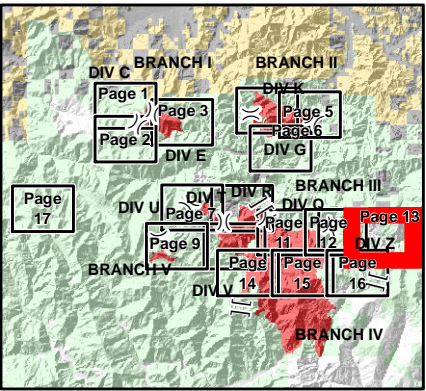

- Drop Point
- Ⓡ Repeater
-) (Division Break
- 🔴 Uncontrolled Fire Edge
- ⤿ Completed Line
- ⊗ Completed Dozer Line
- H · H · H Completed Hand Line
- 🌿 Wilderness
- ⬛ Private and State

- Drop Point
- Ⓜ Water Source
-) (Division Break
-] [Branch Break
- 🔴 Uncontrolled Fire Edge
- ⚫ Completed Line
- ⊠ Completed Dozer Line
- H · H · H Completed Hand Line
- R · R · R Road as Completed Line
- ⬜ Private and State

-  Dip Site
-  Fire Location
-  Division Break
-  Uncontrolled Fire Edge
-  Wilderness

- Drop Point
- Uncontrolled Fire Edge
- Completed Line
- Completed Dozer Line
- Completed Hand Line
- Wilderness

- Drop Point
- Landmark
- Ⓜ Water Source
-) (Division Break
- 🔴 Uncontrolled Fire Edge
- ⤵ Completed Line
- ⊗ Completed Dozer Line
- ⋈ Completed Hand Line
- ⋈ Road as Completed Line

- Drop Point
- Landmark
-) (Division Break
- 🔴 Uncontrolled Fire Edge
- ⊗ Completed Dozer Line
- - - Completed Hand Line
- Private and State

- Drop Point
- ▣ Completed Dozer Line
- Private and State

-  Dip Site
-  Drop Point
-  Fire Location
-  Repeater
-  Uncontrolled Fire Edge
-  Wilderness

 Uncontrolled
Fire Edge

- Drop Point
-]] Branch Break
- Uncontrolled Fire Edge
- Completed Dozer Line
- Completed Hand Line

-  Dip Site
-  Fire Location
-  Wilderness