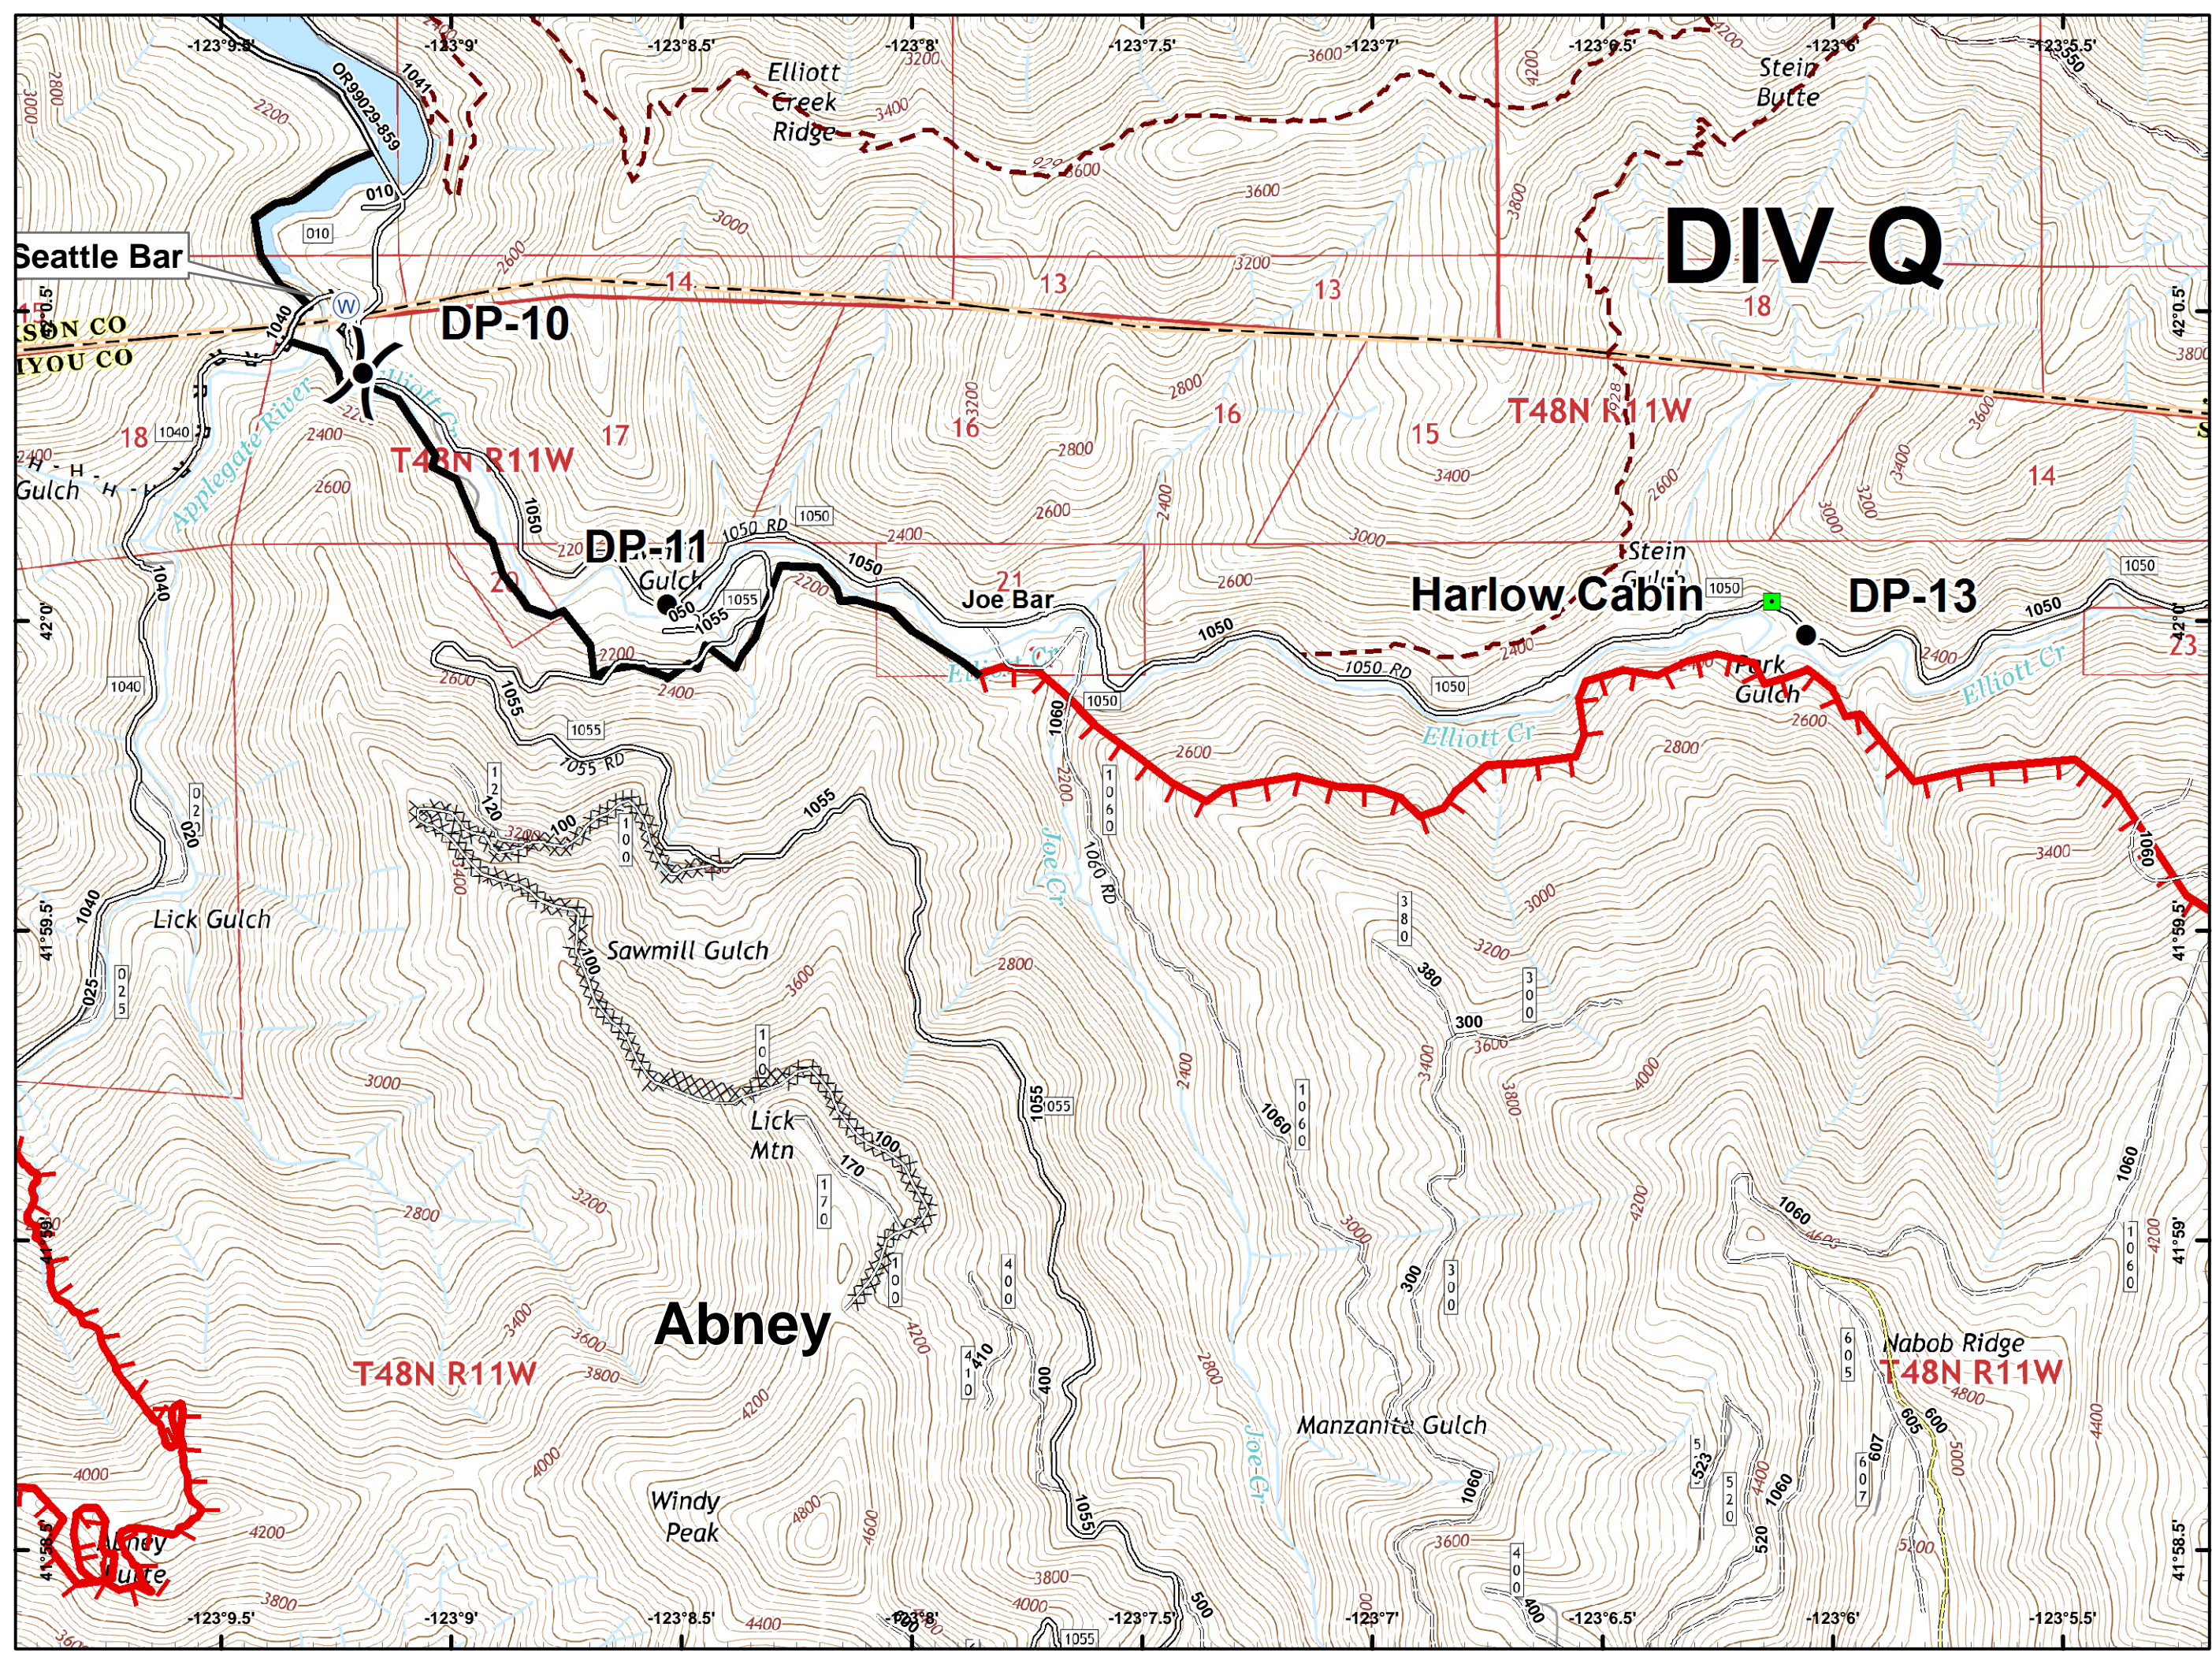

- Drop Point
- Ⓡ Repeater
-) (Division Break
- 🔴 Uncontrolled Fire Edge
- ⤿ Completed Line
- ⊗ Completed Dozer Line
- H · H · H Completed Hand Line
- 🌿 Wilderness
- ⬛ Private and State

- Drop Point
- Ⓜ Water Source
-) (Division Break
-] [Branch Break
- 🔴 Uncontrolled Fire Edge
- ⚫ Completed Line
- ⊠ Completed Dozer Line
- H · H · H Completed Hand Line
- R · R · R Road as Completed Line
- ⬜ Private and State

-  Dip Site
-  Fire Location
-  Division Break
-  Uncontrolled Fire Edge
-  Wilderness

- Drop Point
- Uncontrolled Fire Edge
- Completed Line
- Completed Dozer Line
- Completed Hand Line
- Wilderness

- Drop Point
- Landmark
- Ⓜ Water Source
-) (Division Break
- 🔴 Uncontrolled Fire Edge
- ⤵ Completed Line
- ⊗ Completed Dozer Line
- ⋈ Completed Hand Line
- ⋈ Road as Completed Line

- Drop Point
- Landmark
-) (Division Break
- 🔴 Uncontrolled Fire Edge
- ⊗ Completed Dozer Line
- - - Completed Hand Line
- Private and State

- Drop Point
- ▣ Completed Dozer Line
- Private and State

-  Dip Site
-  Drop Point
-  Fire Location
-  Repeater
-  Uncontrolled Fire Edge
-  Wilderness

 Uncontrolled
Fire Edge

- Drop Point
-]] Branch Break
- Uncontrolled Fire Edge
- Completed Dozer Line
- Completed Hand Line

-  Dip Site
-  Fire Location
-  Wilderness