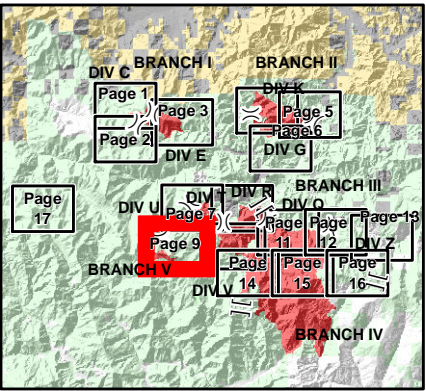

- Drop Point
-) (Division Break
- 🔴 Uncontrolled Fire Edge
- ⚫ Completed Line
- ⚫ Completed Dozer Line
- ⚫ Completed Hand Line
- ⚫ Road as Completed Line
- ⚫ Private and State

DIV K

Lime Gulch

Burnt Peak

DIV K

- Drop Point
- Gate
-) (Division Break
- ~ Completed Line
- - - Completed Hand Line
- ~ Miller_Compl...
- Private and State

- Drop Point
- Helispot
- ~ Completed Line
- ⊞ Completed Dozer Line
- R-R-R Road as Completed Line
- Private and State

- Drop Point
- Ⓡ Repeater
-) (Division Break
- 🔴 Uncontrolled Fire Edge
- ⤿ Completed Line
- ⊗ Completed Dozer Line
- H · H · H Completed Hand Line
- 🌿 Wilderness
- ⬛ Private and State

- Drop Point
- Ⓜ Water Source
-) (Division Break
-] [Branch Break
- 🔴 Uncontrolled Fire Edge
- ⚫ Completed Line
- ⊠ Completed Dozer Line
- H · H · H Completed Hand Line
- R · R · R Road as Completed Line
- ⬜ Private and State

-  Dip Site
-  Fire Location
-  Division Break
-  Uncontrolled Fire Edge
-  Wilderness

- Drop Point
- Uncontrolled Fire Edge
- Completed Line
- Completed Dozer Line
- Completed Hand Line
- Wilderness

- Drop Point
- Landmark
- Ⓜ Water Source
-) (Division Break
- 🔴 Uncontrolled Fire Edge
- ⤵ Completed Line
- ⊗ Completed Dozer Line
- ⋈ Completed Hand Line
- ⋈ Road as Completed Line