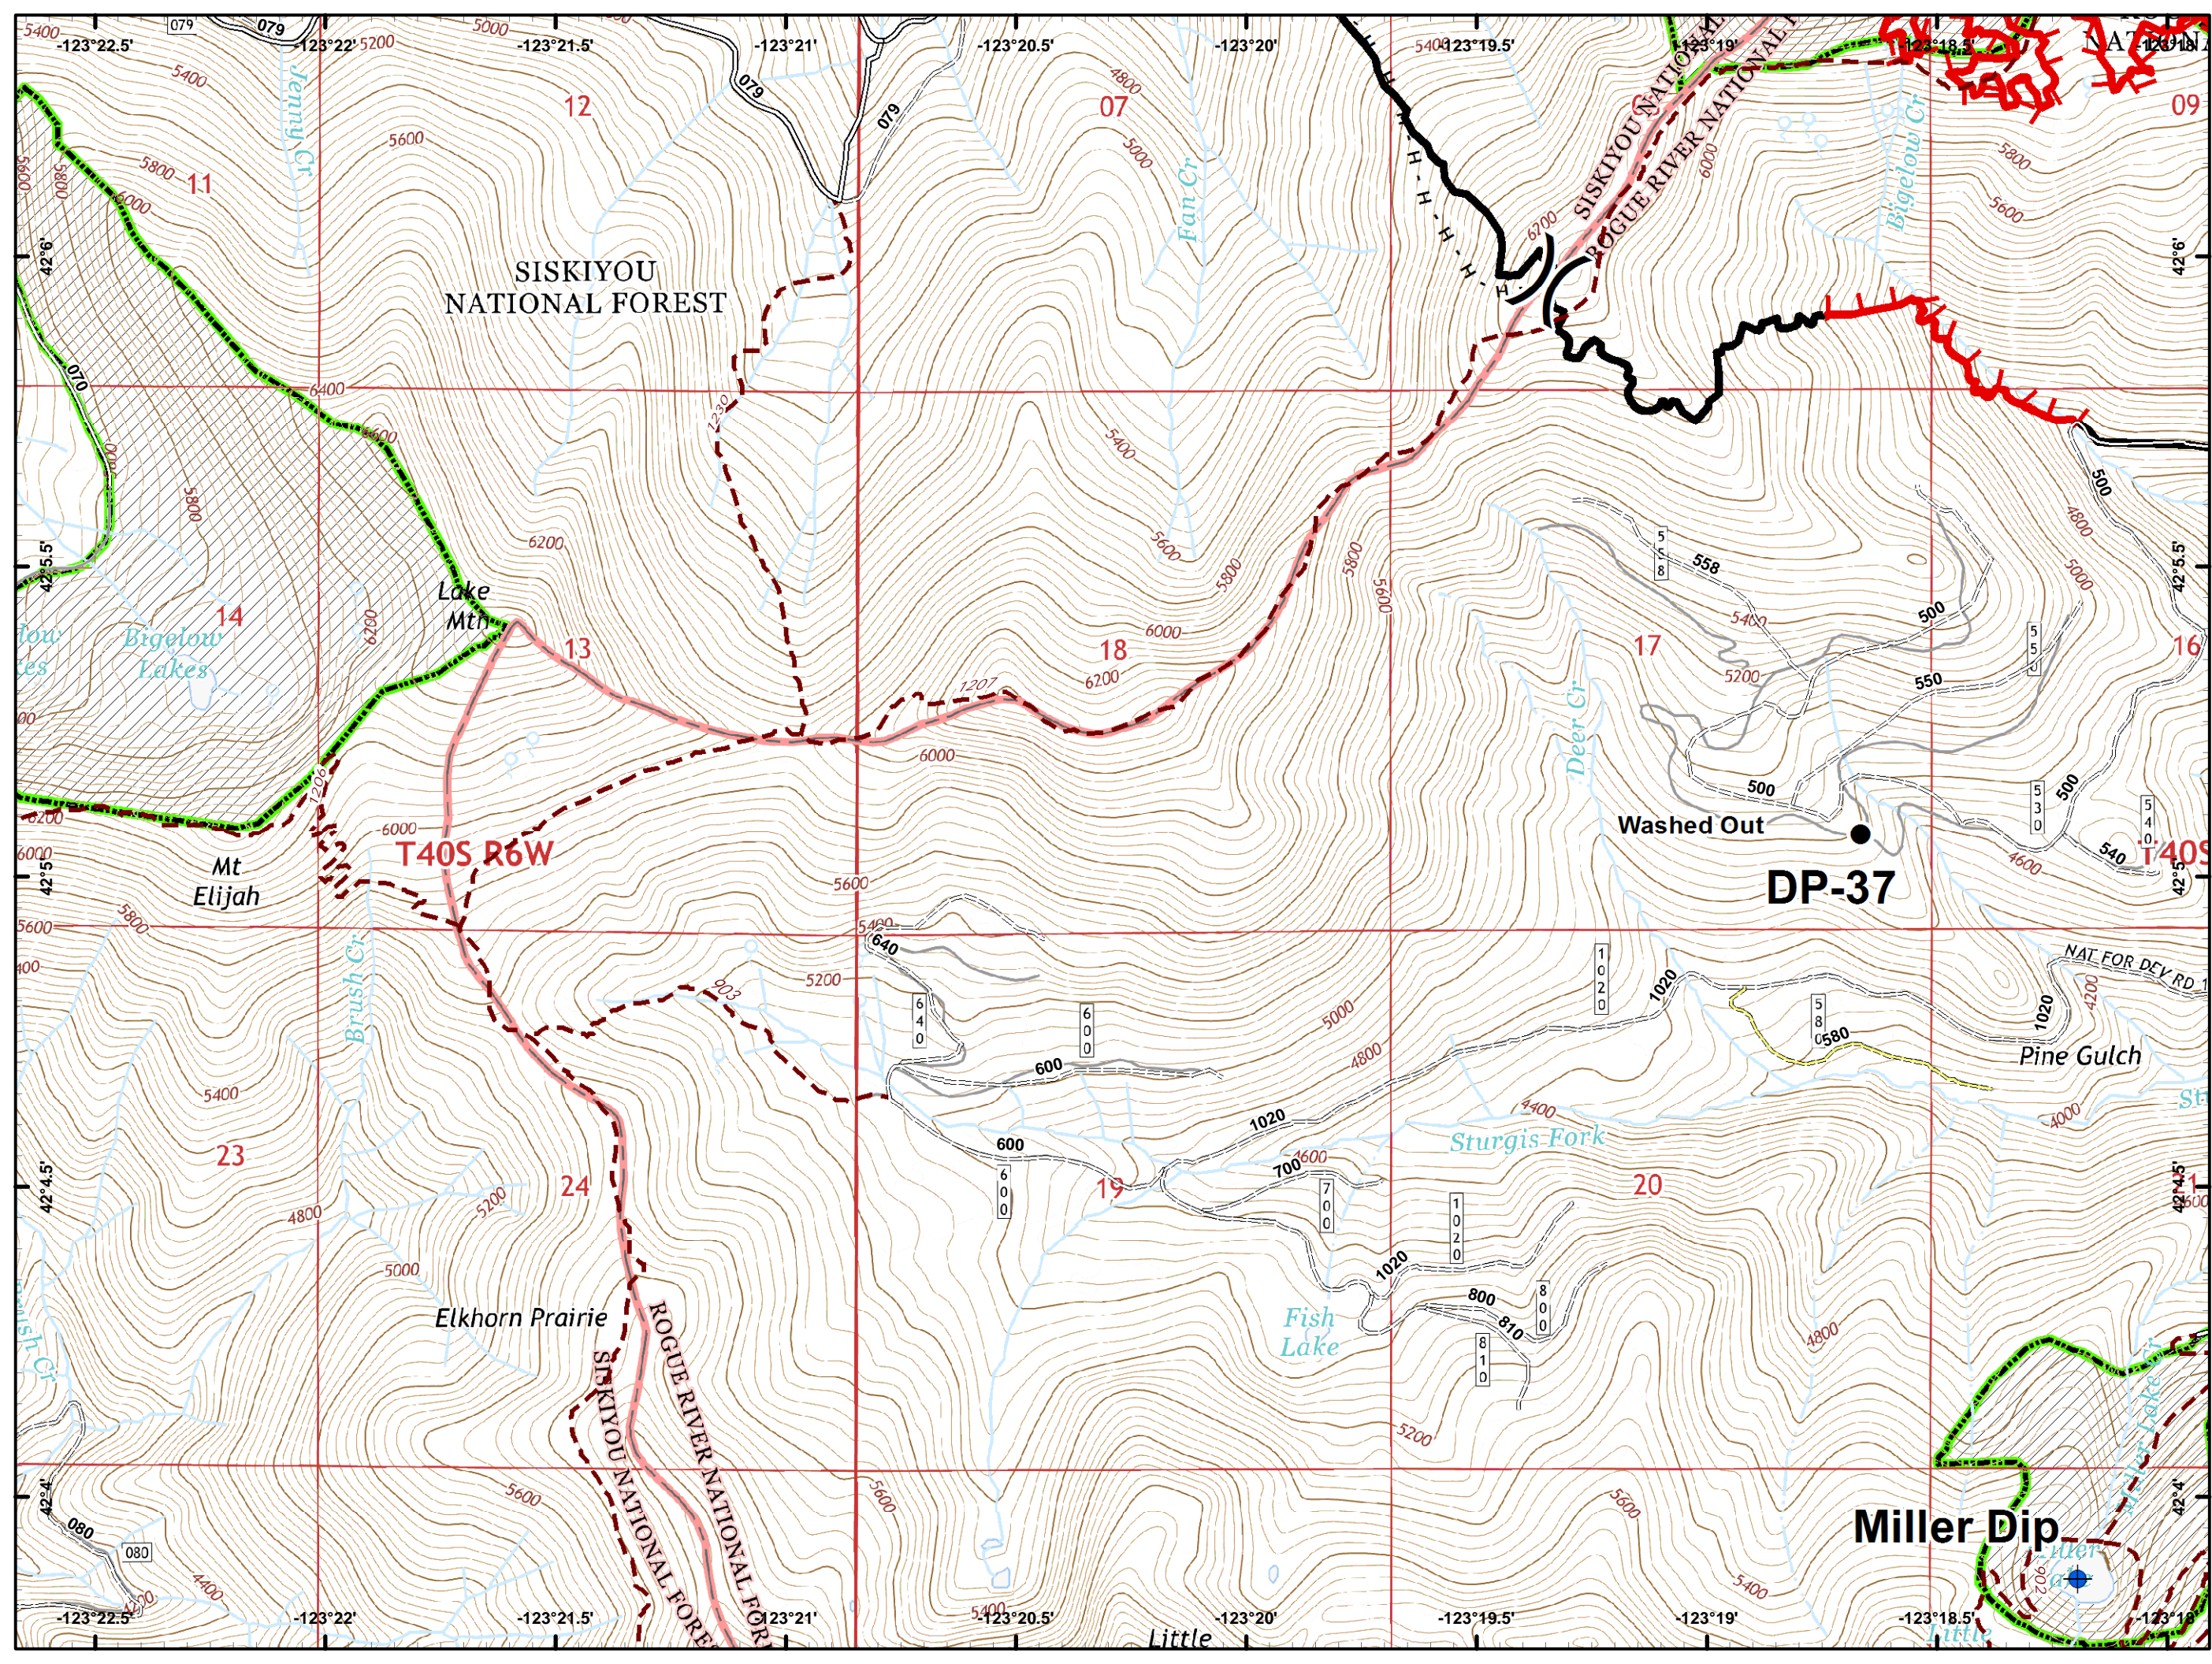

Miller Complex OR-RSF-000647

9/9/2017

-  Dip Site
-  Drop Point
-  Fire Location
-  Gate
-  Helispot
-  Landmark
-  Lookout
-  Repeater
-  Sling Site
-  Water Source
-  Water Tank
-  Division Break
-  Branch Break
-  Uncontrolled Fire Edge
-  Completed Line
-  Completed Dozer Line
-  Completed Hand Line
-  Road as Completed Line
-  Administrative Forest Boundary
-  NHD Water Boundaries
-  Rivers
-  Botanical Areas
-  Wilderness
-  Private

DP

-  Dip Site
-  Drop Point
-  Division Break
-  Uncontrolled Fire Edge
-  Completed Line
-  Completed Hand Line

- Drop Point
- Gate
- Ⓜ Water Source
-) (Division Break
- 🔴 Uncontrolled Fire Edge
- ⤵ Completed Line
- ⚡ Completed Dozer Line
- Completed Hand Line
- Private and State

-  Dip Site
-  Fire Location
-  Division Break
-  Uncontrolled Fire Edge
-  Wilderness

- Drop Point
- Uncontrolled Fire Edge
- Completed Line
- Completed Dozer Line
- Completed Hand Line
- Wilderness

- Drop Point
- Landmark
- Ⓜ Water Source
-) (Division Break
- 🔴 Uncontrolled Fire Edge
- ⤵ Completed Line
- ⊗ Completed Dozer Line
- ⋈ Completed Hand Line
- ⋈ Road as Completed Line

- Drop Point
- Landmark
-) (Division Break
- 🔴 Uncontrolled Fire Edge
- ⊗ Completed Dozer Line
- - - Completed Hand Line
- Private and State

- Drop Point
- ▣ Completed Dozer Line
- Private and State

-  Dip Site
-  Drop Point
-  Fire Location
-  Repeater
-  Uncontrolled Fire Edge
-  Wilderness