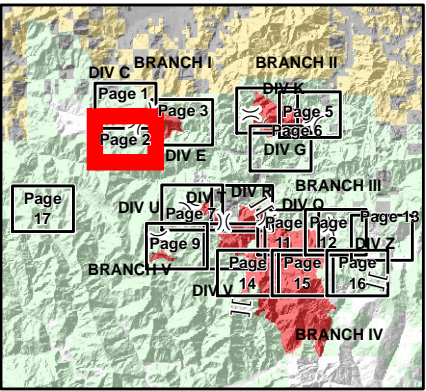

Page 16

- Drop Point
- Helispot
- Ⓡ Repeater
- ⚙ Sling Site
- ⌚ Water Tank
-)) Division Break
- 🔴 Uncontrolled Fire Edge
- ⤿ Completed Line
- ⌘ Completed Dozer Line
- H — H — H — Hand Line
- ⬛ Private and State

BRANCH I

DIV C

DP-41/H-41

Sling 2

Sling 1

Bigelow

Creedence

CMD 5
Grayback Mountain

DP

-  Dip Site
-  Drop Point
-  Division Break
-  Uncontrolled Fire Edge
-  Completed Line
-  Completed Hand Line

- Drop Point
- Gate
- Ⓜ Water Source
-) (Division Break
- 🔴 Uncontrolled Fire Edge
- ⤵ Completed Line
- ⚡ Completed Dozer Line
- Completed Hand Line
- Private and State

- Drop Point
-) (Division Break
- 🔴 Uncontrolled Fire Edge
- ⚫ Completed Line
- ⚫ Completed Dozer Line
- ⚫ Completed Hand Line
- ⚫ Road as Completed Line
- ⚫ Private and State

DIV K

Lime Gulch

Burnt Peak