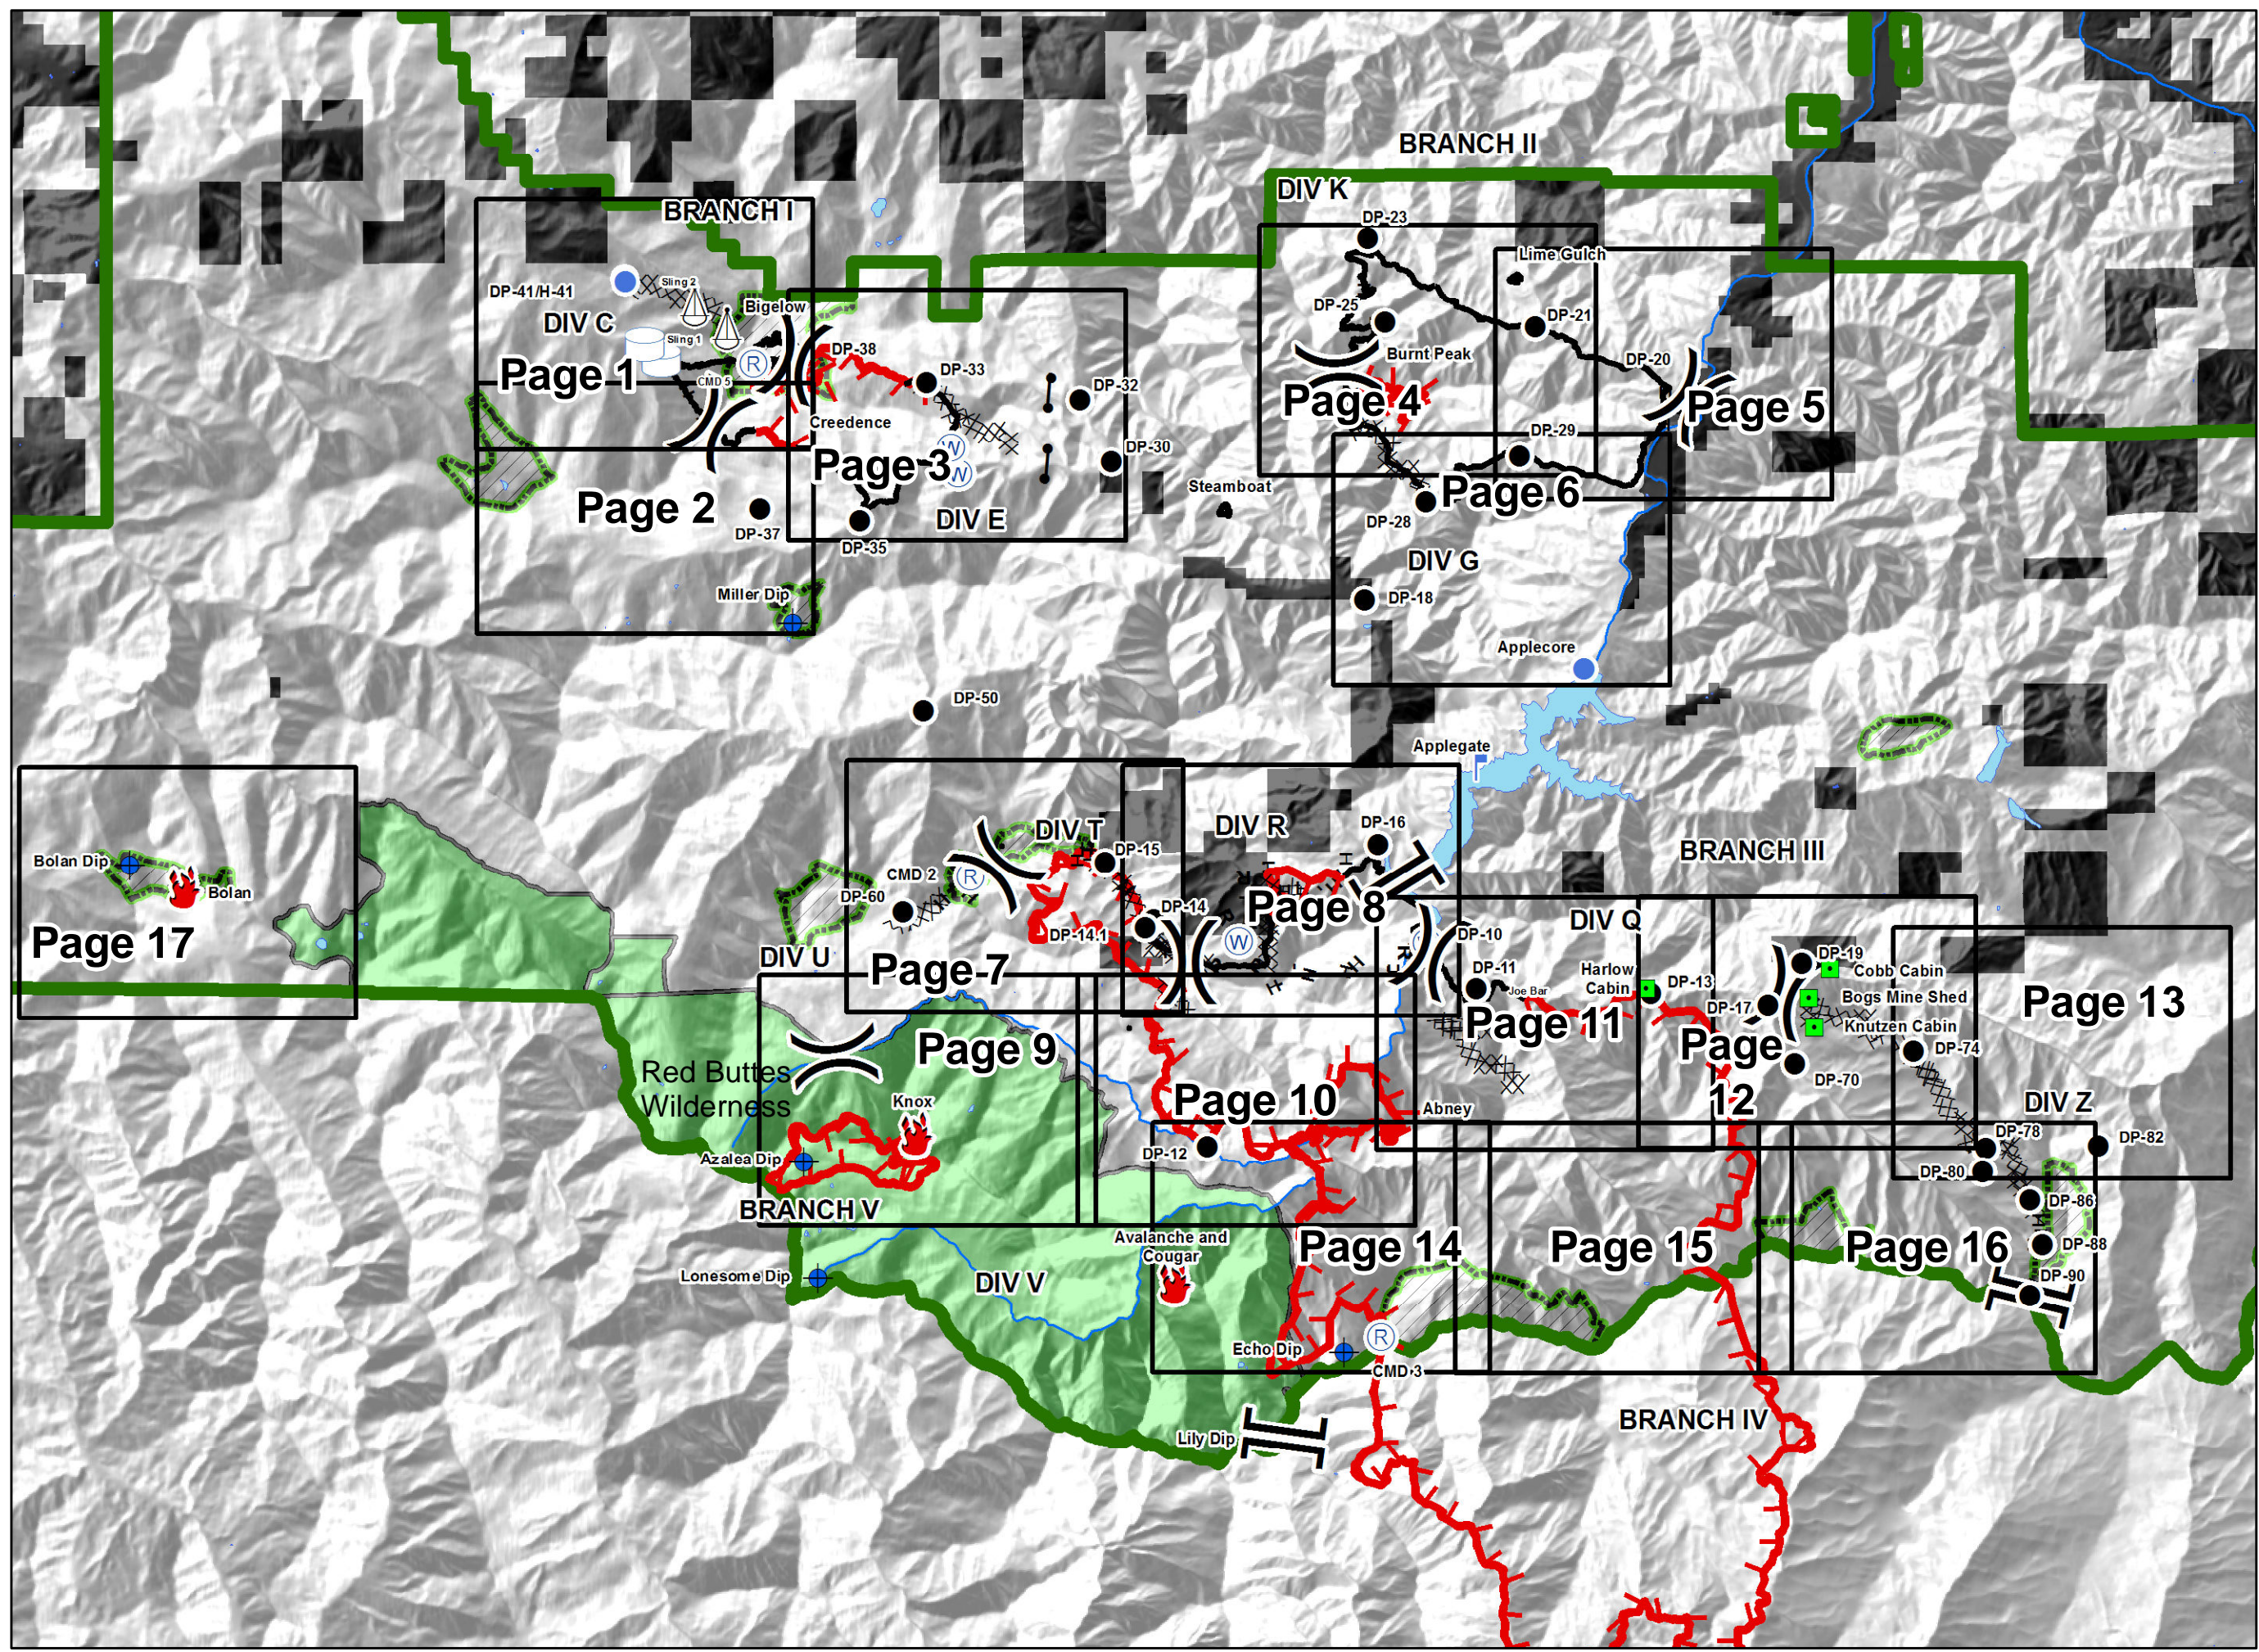

Miller Complex OR-RSF-000647

9/9/2017

-  Dip Site
-  Drop Point
-  Fire Location
-  Gate
-  Helispot
-  Landmark
-  Lookout
-  Repeater
-  Sling Site
-  Water Source
-  Water Tank
-  Division Break
-  Branch Break
-  Uncontrolled Fire Edge
-  Completed Line
-  Completed Dozer Line
-  Completed Hand Line
-  Road as Completed Line
-  Administrative Forest Boundary
-  NHD Water Boundaries
-  Rivers
-  Botanical Areas
-  Wilderness
-  Private

-  Dip Site
-  Fire Location
-  Division Break
-  Uncontrolled Fire Edge
-  Wilderness

- Drop Point
- Uncontrolled Fire Edge
- Completed Line
- Completed Dozer Line
- Completed Hand Line
- Wilderness

- Drop Point
- Landmark
- Ⓜ Water Source
-) (Division Break
- 🔴 Uncontrolled Fire Edge
- ⤵ Completed Line
- ⊗ Completed Dozer Line
- ⋈ Completed Hand Line
- ⋈ Road as Completed Line

- Drop Point
- Landmark
-) (Division Break
- 🔴 Uncontrolled Fire Edge
- ⊗ Completed Dozer Line
- - - Completed Hand Line
- Private and State

- Drop Point
- ▣ Completed Dozer Line
- Private and State

-  Dip Site
-  Drop Point
-  Fire Location
-  Repeater
-  Uncontrolled Fire Edge
-  Wilderness

 Uncontrolled
Fire Edge

- Drop Point
-]] Branch Break
- Uncontrolled Fire Edge
- Completed Dozer Line
- Completed Hand Line

-  Dip Site
-  Fire Location
-  Wilderness