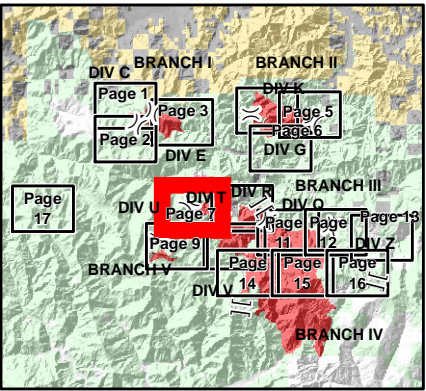

- Drop Point
-) (Division Break
- 🔴 Uncontrolled Fire Edge
- ⚫ Completed Line
- ⚫ Completed Dozer Line
- ⚫ Completed Hand Line
- ⚫ Road as Completed Line
- ⚫ Private and State

DIV K

Lime Gulch

Burnt Peak

DIV K

- Drop Point
- Gate
-) (Division Break
- ~ Completed Line
- - - Completed Hand Line
- ~ Miller_Compl...
- Private and State

- Drop Point
- Helispot
- ~ Completed Line
- ⊞ Completed Dozer Line
- R-R-R Road as Completed Line
- Private and State

- Drop Point
- Ⓡ Repeater
-) (Division Break
- 🔴 Uncontrolled Fire Edge
- ⤿ Completed Line
- ⊗ Completed Dozer Line
- H · H · H Completed Hand Line
- 🌿 Wilderness
- ⬛ Private and State

- Drop Point
- Ⓜ Water Source
-) (Division Break
-] [Branch Break
- 🔴 Uncontrolled Fire Edge
- ⚫ Completed Line
- ⊠ Completed Dozer Line
- H · H · H Completed Hand Line
- R · R · R Road as Completed Line
- ⬜ Private and State

-  Dip Site
-  Fire Location
-  Division Break
-  Uncontrolled Fire Edge
-  Wilderness

- Drop Point
- Uncontrolled Fire Edge
- Completed Line
- Completed Dozer Line
- Completed Hand Line
- Wilderness

- Drop Point
- Landmark
- Ⓜ Water Source
-) (Division Break
- 🔴 Uncontrolled Fire Edge
- ⤵ Completed Line
- ⊗ Completed Dozer Line
- ⋈ Completed Hand Line
- ⋈ Road as Completed Line