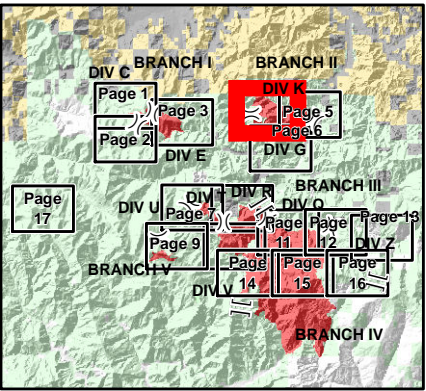

DP

-  Dip Site
-  Drop Point
-  Division Break
-  Uncontrolled Fire Edge
-  Completed Line
-  Completed Hand Line

- Drop Point
- Gate
- Ⓜ Water Source
-) (Division Break
- 🔴 Uncontrolled Fire Edge
- ⤵ Completed Line
- ⚡ Completed Dozer Line
- Completed Hand Line
- Private and State

- Drop Point
-) (Division Break
- 🔴 Uncontrolled Fire Edge
- ⚫ Completed Line
- ⚫ Completed Dozer Line
- ⚫ Completed Hand Line
- ⚫ Road as Completed Line
- ⚫ Private and State

DIV K

Lime Gulch

Burnt Peak

DIV K

- Drop Point
- Gate
-) (Division Break
- ~ Completed Line
- - - Completed Hand Line
- ~ Miller_Compl...
- Private and State

- Drop Point
- Helispot
- ~ Completed Line
- ⊞ Completed Dozer Line
- R-R-R Road as Completed Line
- Private and State