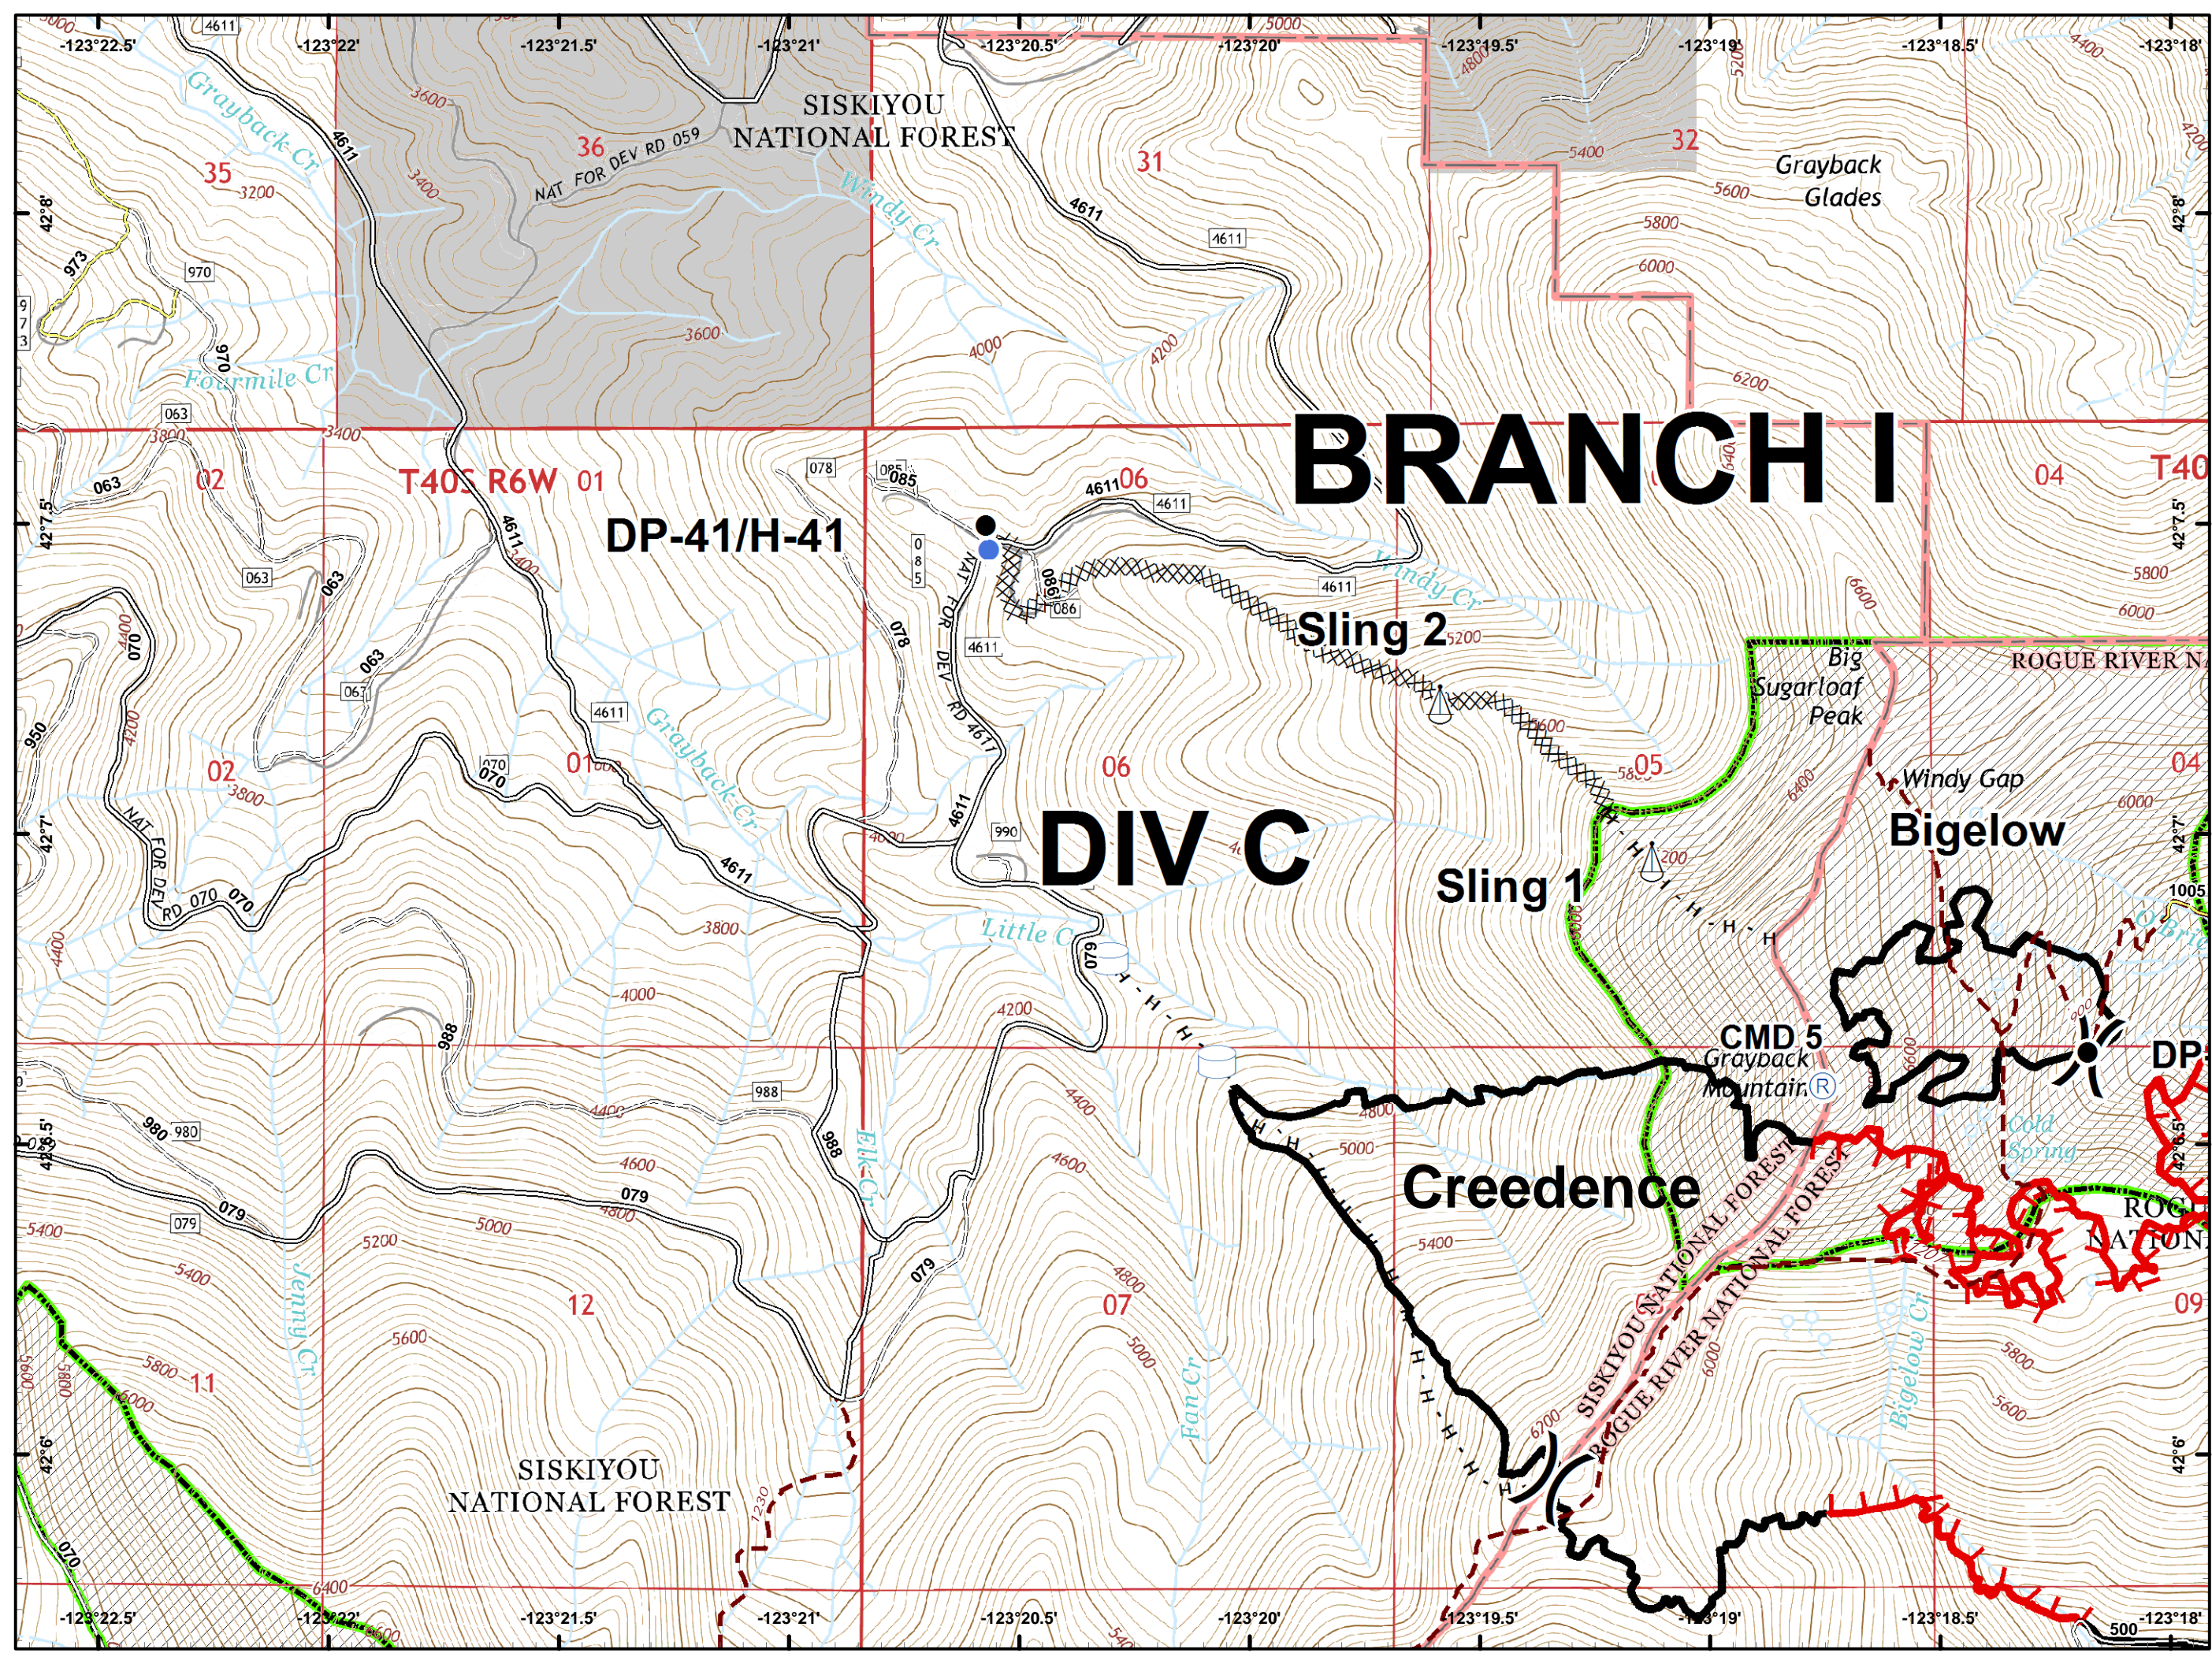

Miller Complex OR-RSF-000647

9/9/2017

-  Dip Site
-  Drop Point
-  Fire Location
-  Gate
-  Helispot
-  Landmark
-  Lookout
-  Repeater
-  Sling Site
-  Water Source
-  Water Tank
-  Division Break
-  Branch Break
-  Uncontrolled Fire Edge
-  Completed Line
-  Completed Dozer Line
-  Completed Hand Line
-  Road as Completed Line
-  Administrative Forest Boundary
-  NHD Water Boundaries
-  Rivers
-  Botanical Areas
-  Wilderness
-  Private

DP

-  Dip Site
-  Drop Point
-  Division Break
-  Uncontrolled Fire Edge
-  Completed Line
-  Completed Hand Line

- Drop Point
- Gate
- Ⓜ Water Source
-) (Division Break
- 🔴 Uncontrolled Fire Edge
- ⤵ Completed Line
- ⚡ Completed Dozer Line
- Completed Hand Line
- Private and State

-  Dip Site
-  Fire Location
-  Division Break
-  Uncontrolled Fire Edge
-  Wilderness

- Drop Point
- Uncontrolled Fire Edge
- Completed Line
- Completed Dozer Line
- Completed Hand Line
- Wilderness

- Drop Point
- Landmark
- Ⓜ Water Source
-) (Division Break
- 🔴 Uncontrolled Fire Edge
- ⤵ Completed Line
- ⊗ Completed Dozer Line
- ⋈ Completed Hand Line
- ⋈ Road as Completed Line

- Drop Point
- Landmark
-) (Division Break
- 🔴 Uncontrolled Fire Edge
- ⊗ Completed Dozer Line
- - - Completed Hand Line
- Private and State

- Drop Point
- ▣ Completed Dozer Line
- Private and State

-  Dip Site
-  Drop Point
-  Fire Location
-  Repeater
-  Uncontrolled Fire Edge
-  Wilderness