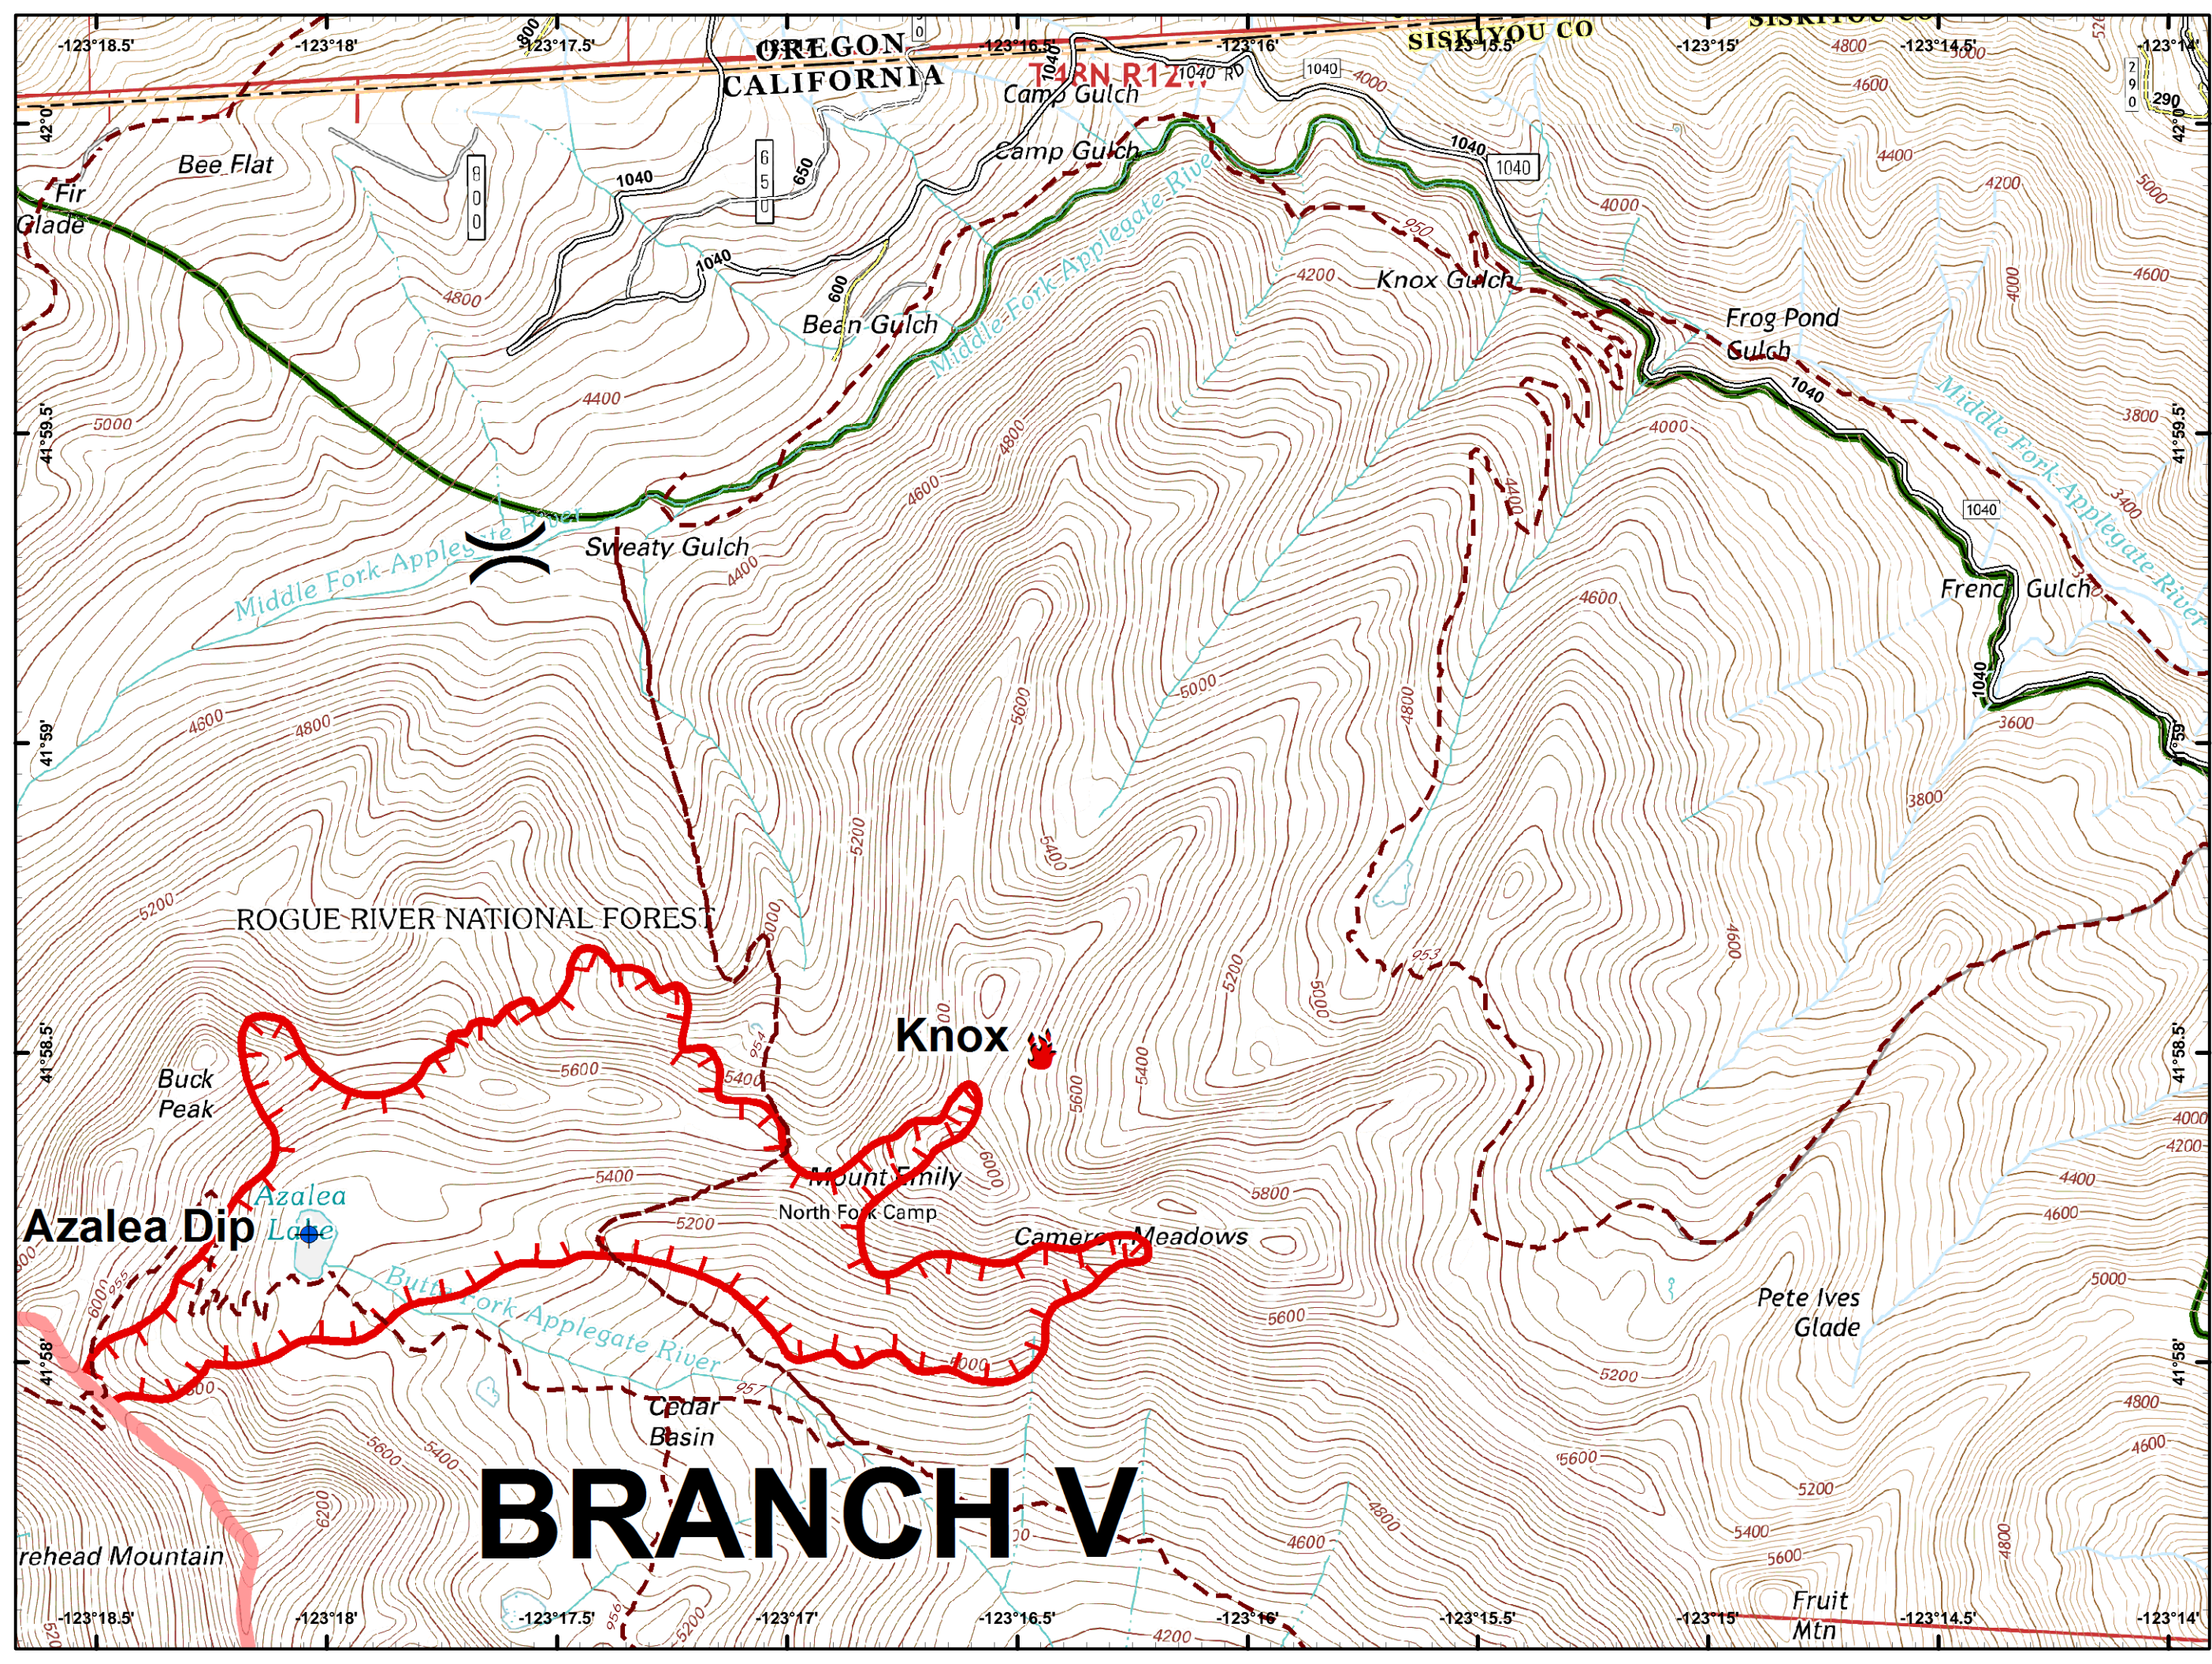

- Drop Point
-) (Division Break
- 🔴 Uncontrolled Fire Edge
- ⚫ Completed Line
- ⚫ Completed Dozer Line
- ⚫ Completed Hand Line
- ⚫ Road as Completed Line
- ⚫ Private and State

DIV K

Lime Gulch

Burnt Peak

- Drop Point
- Ⓡ Repeater
-) (Division Break
- 🔴 Uncontrolled Fire Edge
- ⤿ Completed Line
- ⊗ Completed Dozer Line
- H · H · H Completed Hand Line
- 🌿 Wilderness
- ⬛ Private and State

- Drop Point
- Ⓜ Water Source
-) (Division Break
-] [Branch Break
- 🔴 Uncontrolled Fire Edge
- ⚫ Completed Line
- ⊠ Completed Dozer Line
- H · H · H Completed Hand Line
- R · R · R Road as Completed Line
- ⬜ Private and State

-  Dip Site
-  Fire Location
-  Division Break
-  Uncontrolled Fire Edge
-  Wilderness

- Drop Point
- Uncontrolled Fire Edge
- Completed Line
- Completed Dozer Line
- Completed Hand Line
- Wilderness

- Drop Point
- Landmark
- Ⓜ Water Source
-) (Division Break
- 🔴 Uncontrolled Fire Edge
- ⤵ Completed Line
- ⊗ Completed Dozer Line
- ⋈ Completed Hand Line
- ⋈ Road as Completed Line

- Drop Point
- Landmark
-) (Division Break
- 🔴 Uncontrolled Fire Edge
- ⊗ Completed Dozer Line
- - - Completed Hand Line
- Private and State

- Drop Point
- ▣ Completed Dozer Line
- Private and State

-  Dip Site
-  Drop Point
-  Fire Location
-  Repeater
-  Uncontrolled Fire Edge
-  Wilderness