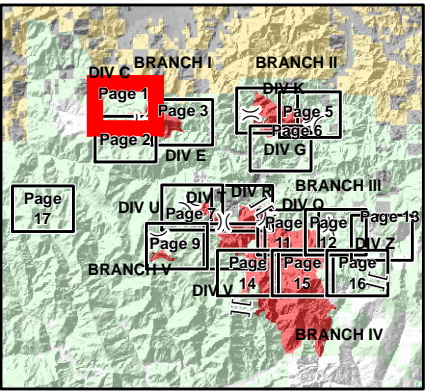

Page 16

- Drop Point
- Helispot
- Ⓡ Repeater
- ⚙ Sling Site
- ⌚ Water Tank
-)) Division Break
- 🔴 Uncontrolled Fire Edge
- ⤿ Completed Line
- ⌘ Completed Dozer Line
- H — H — H — Hand Line
- ⬛ Private and State

BRANCH I

DIV C

DP-41/H-41

Sling 2

Sling 1

Bigelow

Creedence

CMD 5
Grayback Mountain

DP

-  Dip Site
-  Drop Point
-  Division Break
-  Uncontrolled Fire Edge
-  Completed Line
-  Completed Hand Line

- Drop Point
- Gate
- Ⓜ Water Source
-) (Division Break
- 🔴 Uncontrolled Fire Edge
- ⤵ Completed Line
- ⚡ Completed Dozer Line
- Completed Hand Line
- Private and State

- Drop Point
-) (Division Break
- 🔴 Uncontrolled Fire Edge
- ⚫ Completed Line
- ⚫ Completed Dozer Line
- ⚫ Completed Hand Line
- ⚫ Road as Completed Line
- ⚫ Private and State

DIV K

Lime Gulch

Burnt Peak