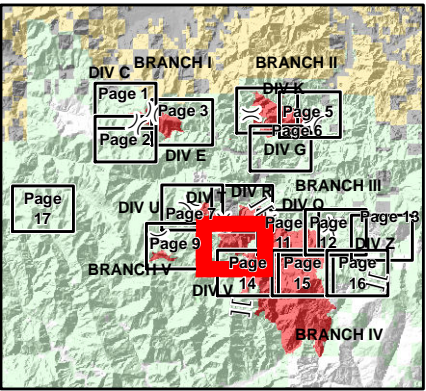

DIV K

- Drop Point
- Gate
-) (Division Break
- ~ Completed Line
- - - Completed Hand Line
- ~ Miller_Compl...
- Private and State

- Drop Point
- Helispot
- ~ Completed Line
- ⊞ Completed Dozer Line
- R-R-R Road as Completed Line
- Private and State

- Drop Point
- Ⓡ Repeater
-) (Division Break
- 🔴 Uncontrolled Fire Edge
- ⤿ Completed Line
- ⊗ Completed Dozer Line
- H · H · H Completed Hand Line
- 🌿 Wilderness
- ⬛ Private and State

- Drop Point
- Ⓜ Water Source
-) (Division Break
-] [Branch Break
- 🔴 Uncontrolled Fire Edge
- ⚫ Completed Line
- ⊠ Completed Dozer Line
- H · H · H Completed Hand Line
- R · R · R Road as Completed Line
- ⬜ Private and State

-  Dip Site
-  Fire Location
-  Division Break
-  Uncontrolled Fire Edge
-  Wilderness

- Drop Point
- Uncontrolled Fire Edge
- Completed Line
- Completed Dozer Line
- Completed Hand Line
- Wilderness

- Drop Point
- Landmark
- Ⓜ Water Source
-) (Division Break
- 🔴 Uncontrolled Fire Edge
- ⤵ Completed Line
- ⊗ Completed Dozer Line
- ⋈ Completed Hand Line
- ⋈ Road as Completed Line

- Drop Point
- Landmark
-) (Division Break
- 🔴 Uncontrolled Fire Edge
- ⊗ Completed Dozer Line
- - - Completed Hand Line
- Private and State

- Drop Point
- ▣ Completed Dozer Line
- Private and State

-  Dip Site
-  Drop Point
-  Fire Location
-  Repeater
-  Uncontrolled Fire Edge
-  Wilderness