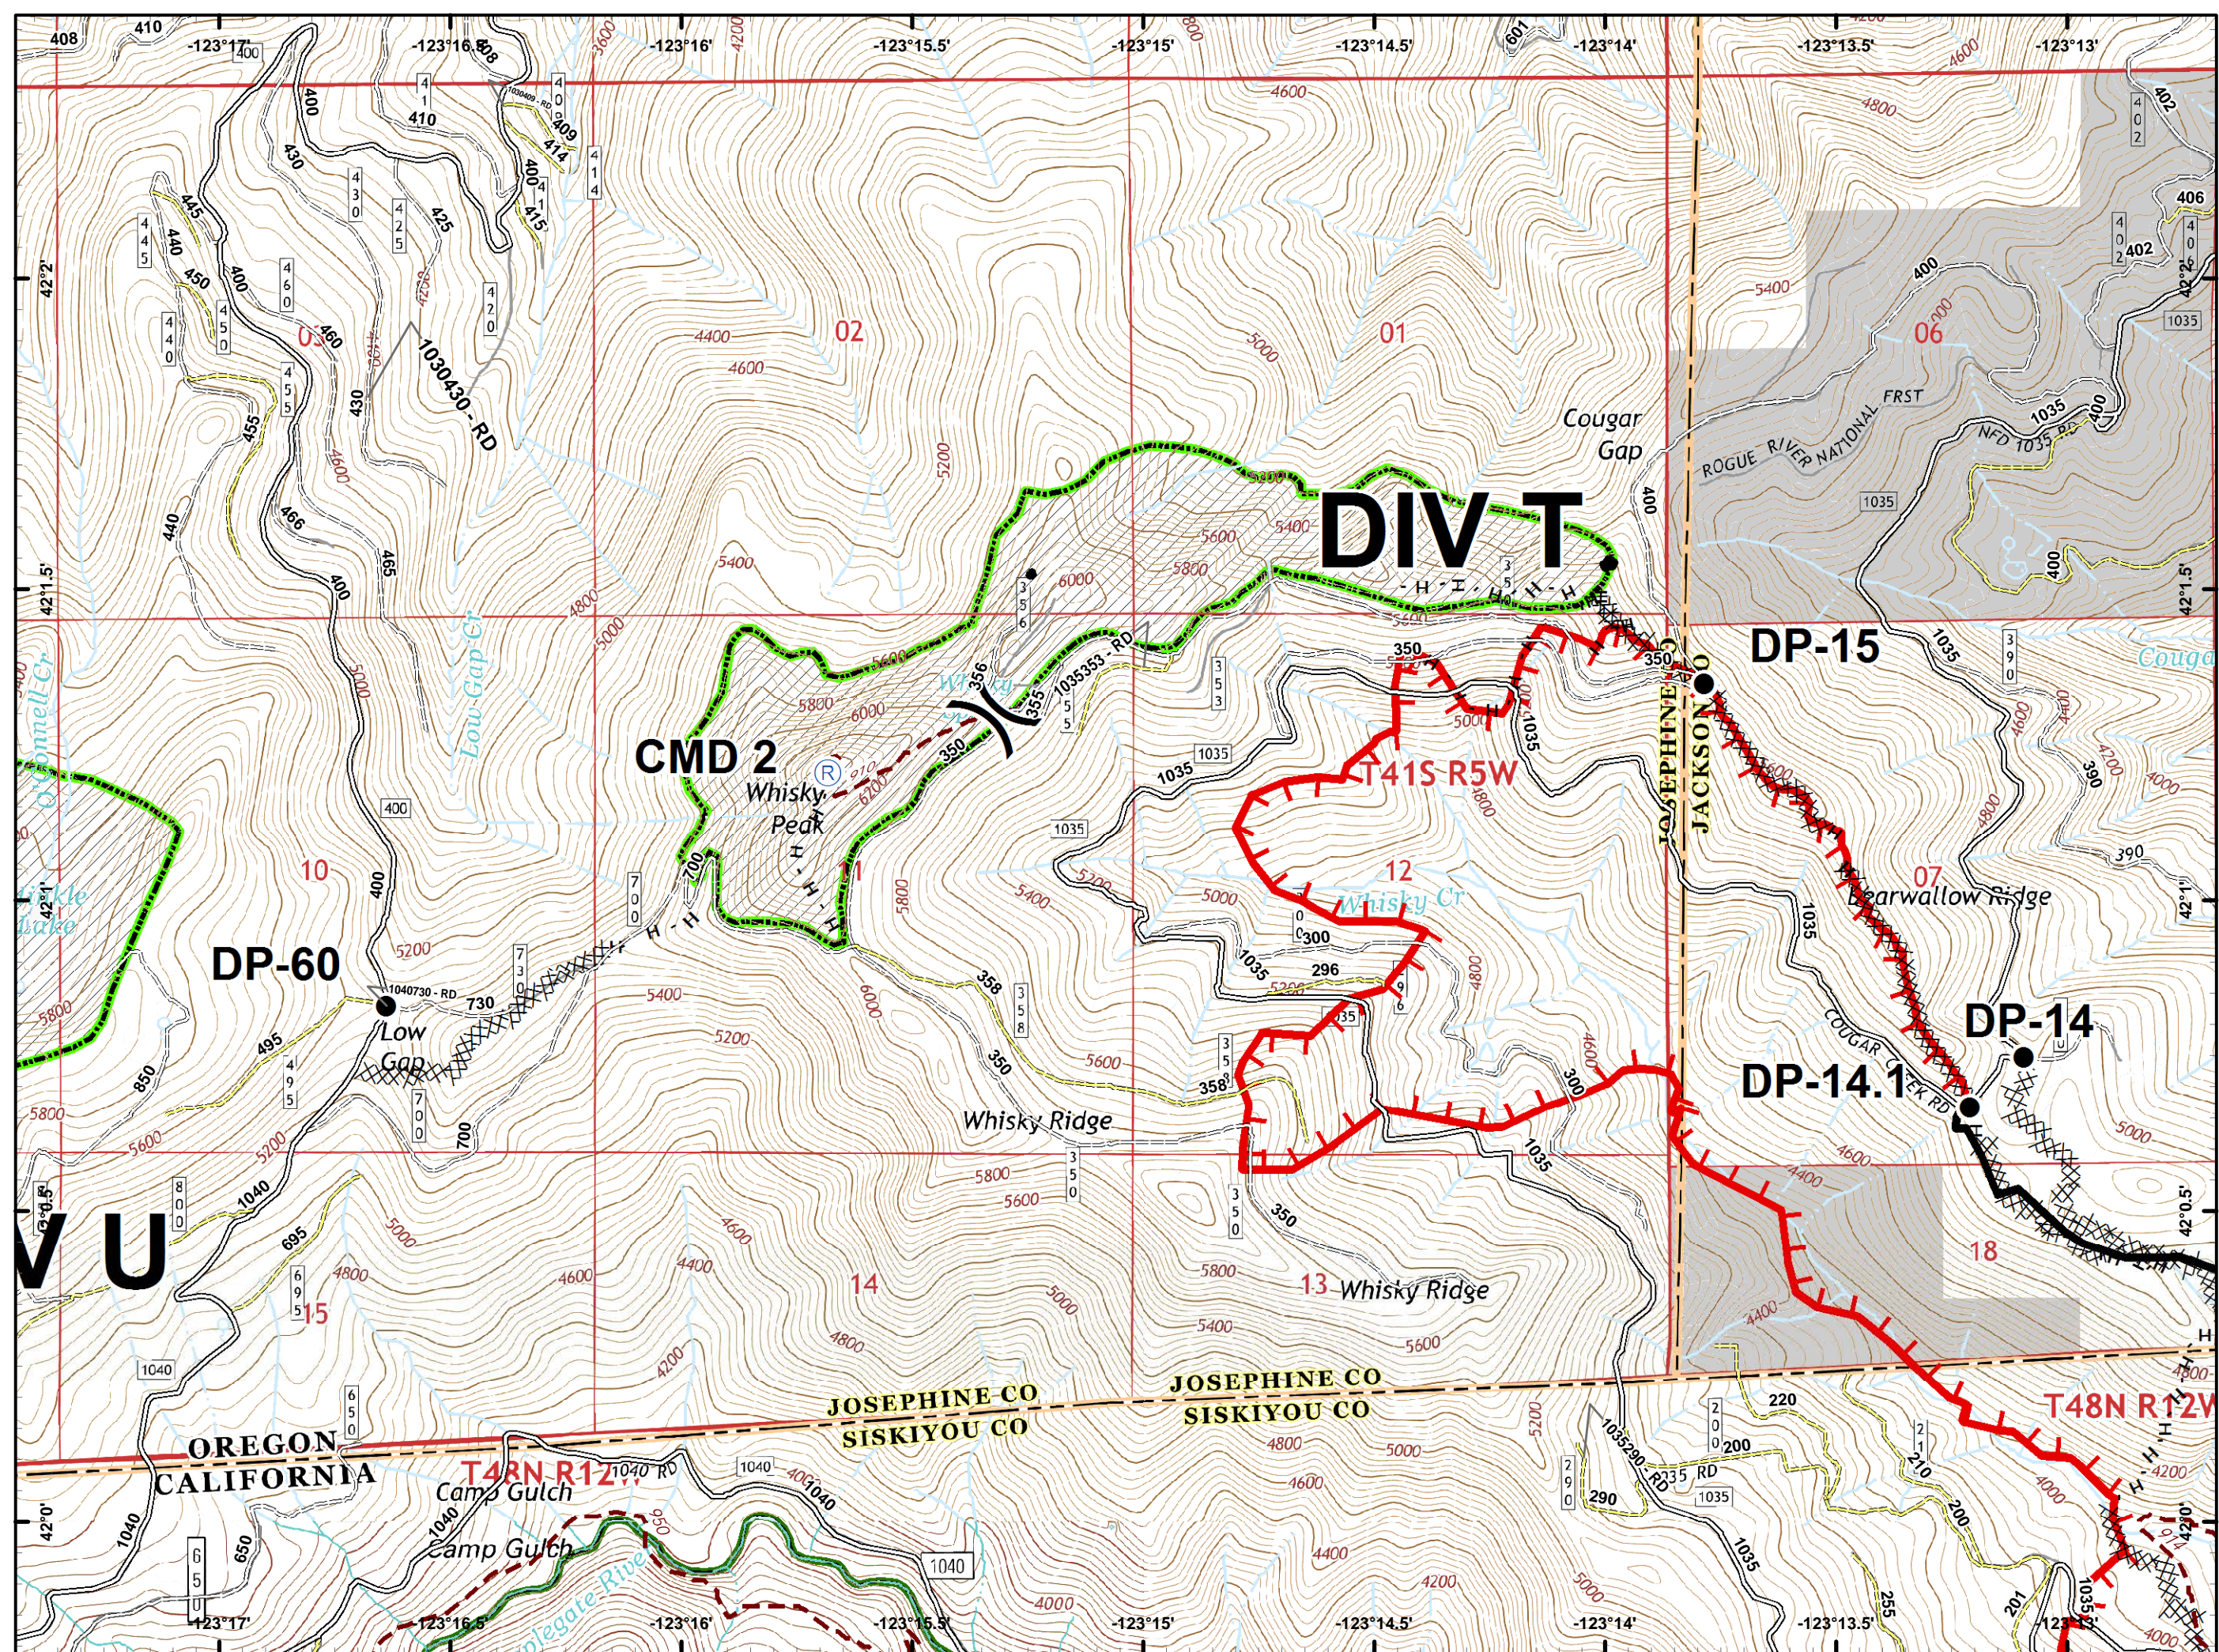

- Drop Point
- Ⓡ Repeater
-) (Division Break
- 🔴 Uncontrolled Fire Edge
- ⤿ Completed Line
- ⊗ Completed Dozer Line
- H · H · H Completed Hand Line
- 🌿 Wilderness
- ⬛ Private and State

- Drop Point
- Ⓜ Water Source
-) (Division Break
-] [Branch Break
- 🔴 Uncontrolled Fire Edge
- ⚫ Completed Line
- ⊠ Completed Dozer Line
- H · H · H Completed Hand Line
- R · R · R Road as Completed Line
- ⬜ Private and State

-  Dip Site
-  Fire Location
-  Division Break
-  Uncontrolled Fire Edge
-  Wilderness

- Drop Point
- Uncontrolled Fire Edge
- Completed Line
- Completed Dozer Line
- Completed Hand Line
- Wilderness

- Drop Point
- Landmark
- Ⓜ Water Source
-) (Division Break
- 🔴 Uncontrolled Fire Edge
- ⤵ Completed Line
- ⊗ Completed Dozer Line
- ⋈ Completed Hand Line
- ⋈ Road as Completed Line

- Drop Point
- Landmark
-) (Division Break
- 🔴 Uncontrolled Fire Edge
- ⊗ Completed Dozer Line
- - - Completed Hand Line
- Private and State

- Drop Point
- ▣ Completed Dozer Line
- Private and State

-  Dip Site
-  Drop Point
-  Fire Location
-  Repeater
-  Uncontrolled Fire Edge
-  Wilderness

 Uncontrolled
Fire Edge

- Drop Point
-]] Branch Break
- Uncontrolled Fire Edge
- Completed Dozer Line
- Completed Hand Line

-  Dip Site
-  Fire Location
-  Wilderness