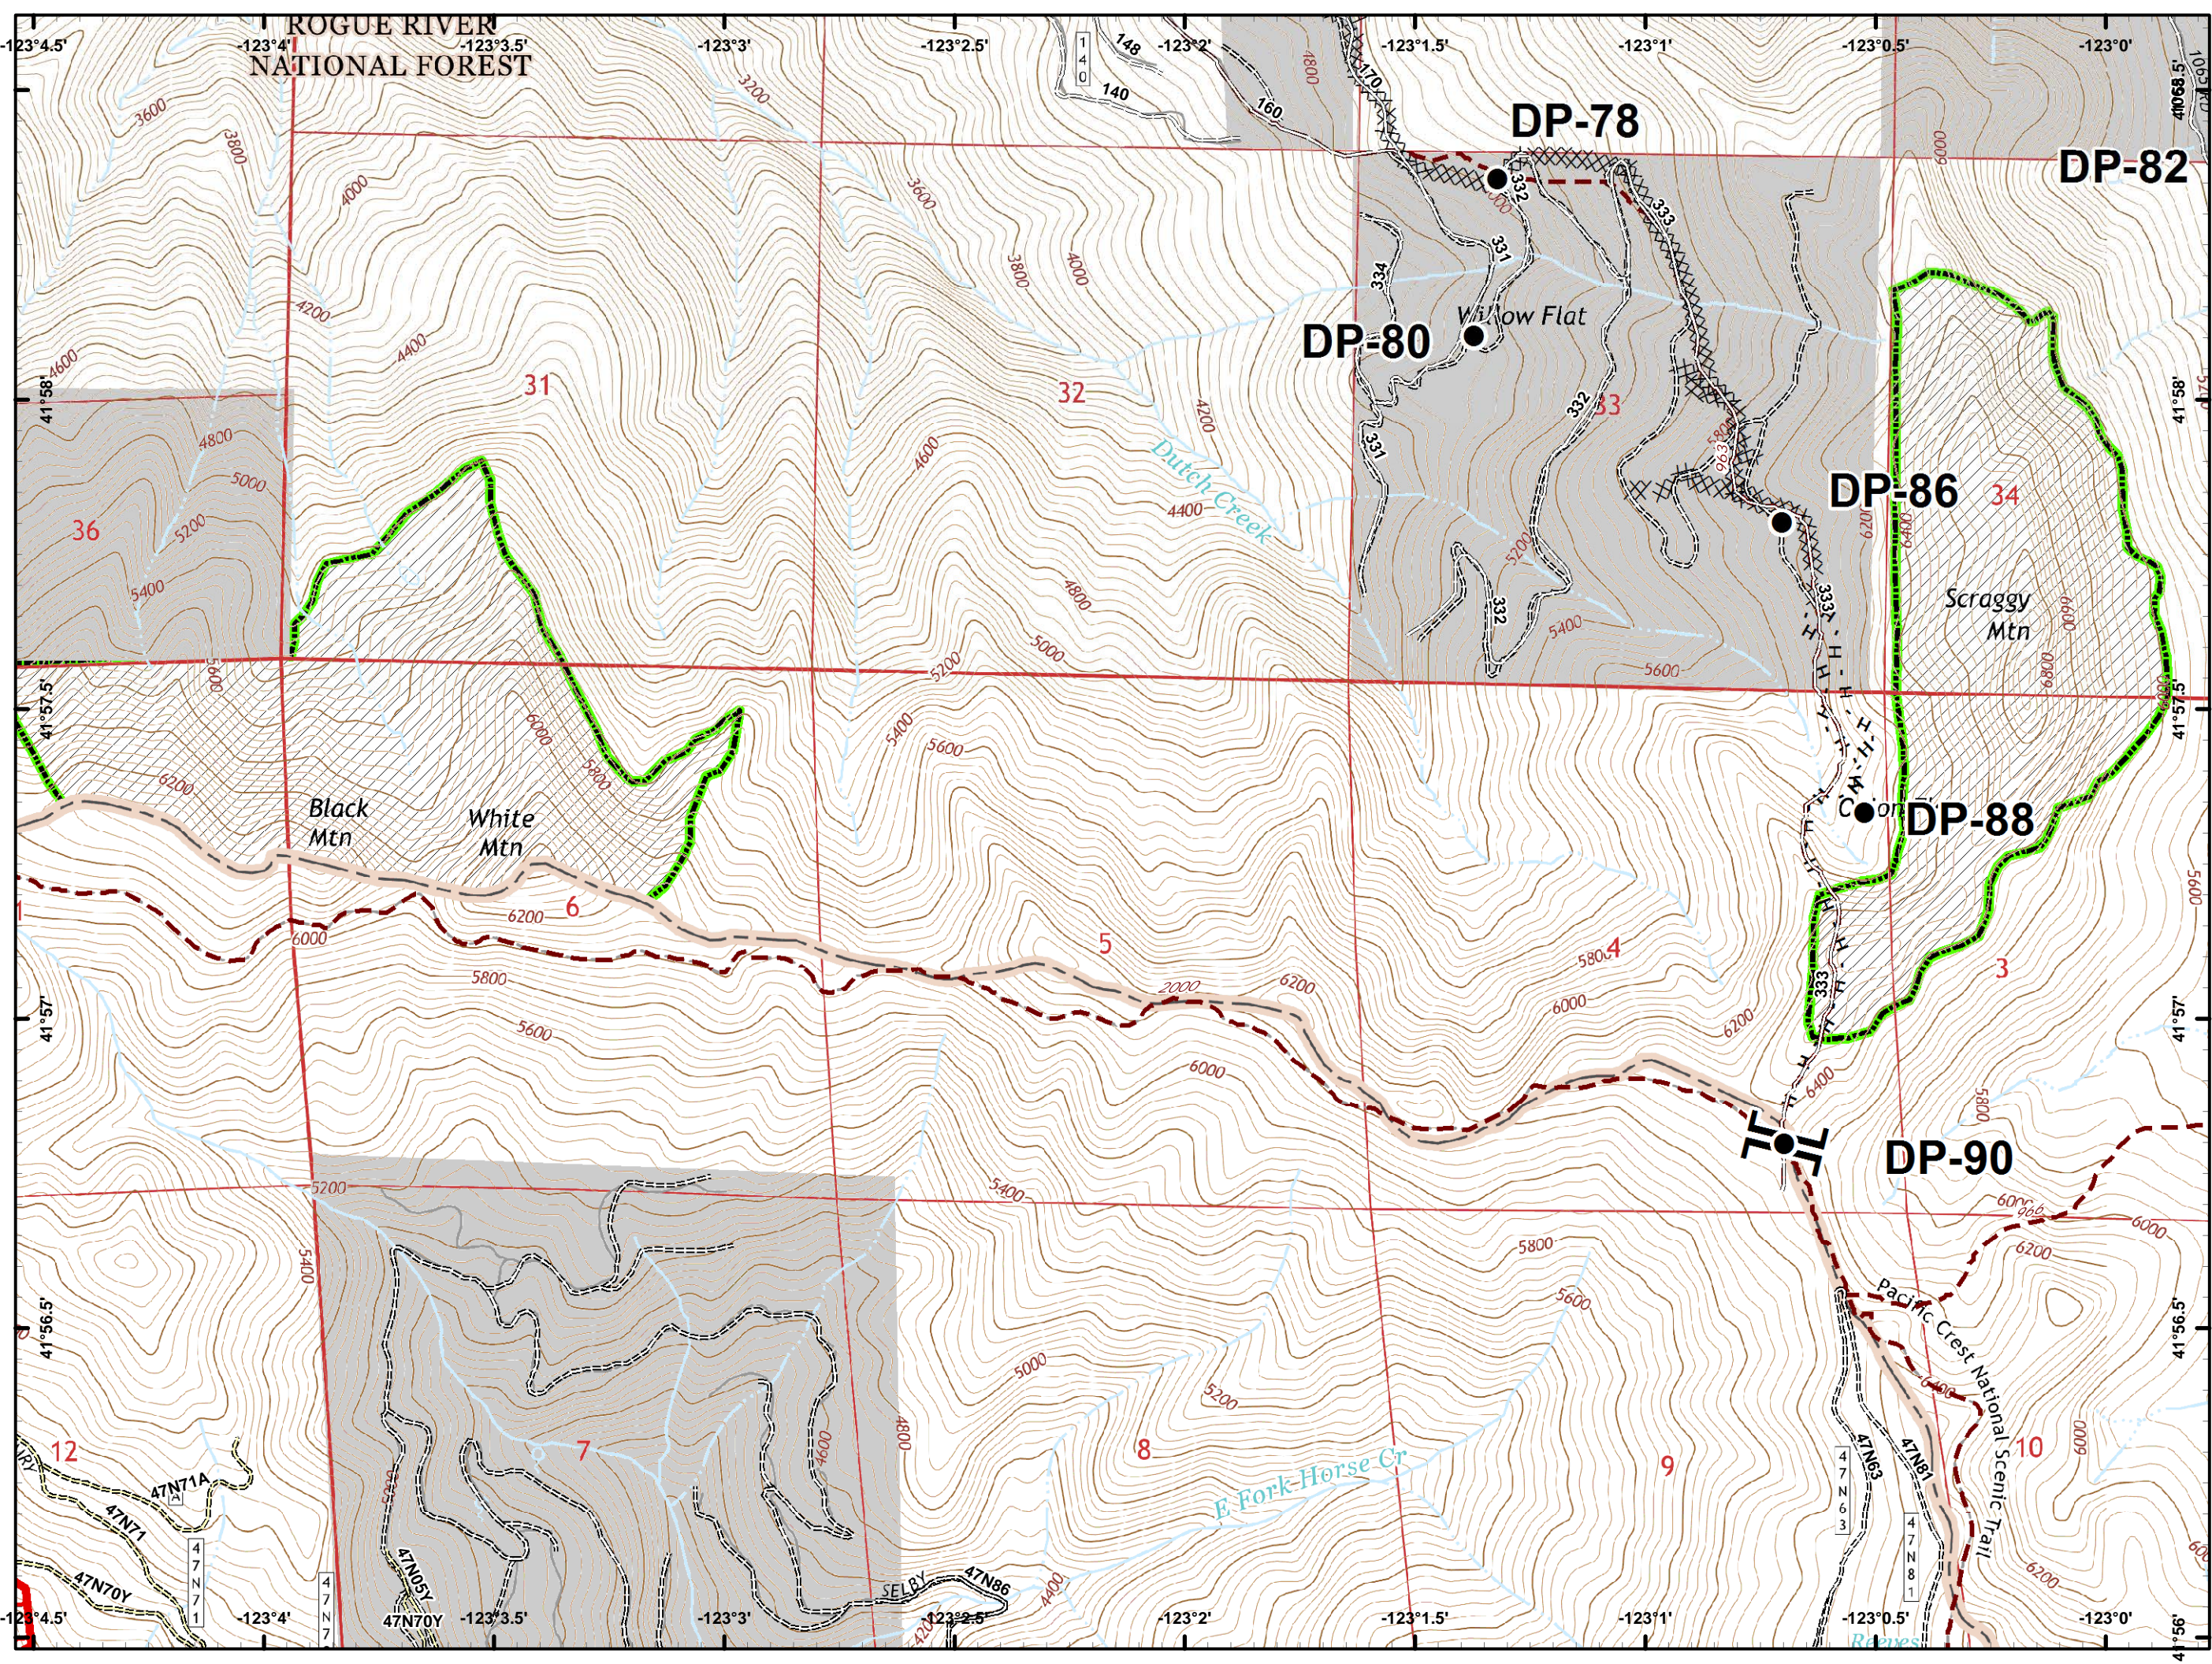

Miller Complex OR-RSF-000647

9/9/2017

-  Dip Site
-  Drop Point
-  Fire Location
-  Gate
-  Helispot
-  Landmark
-  Lookout
-  Repeater
-  Sling Site
-  Water Source
-  Water Tank
-  Division Break
-  Branch Break
-  Uncontrolled Fire Edge
-  Completed Line
-  Completed Dozer Line
-  Completed Hand Line
-  Road as Completed Line
-  Administrative Forest Boundary
-  NHD Water Boundaries
-  Rivers
-  Botanical Areas
-  Wilderness
-  Private

-  Dip Site
-  Fire Location
-  Division Break
-  Uncontrolled Fire Edge
-  Wilderness

- Drop Point
- Uncontrolled Fire Edge
- Completed Line
- Completed Dozer Line
- Completed Hand Line
- Wilderness

- Drop Point
- Landmark
- Ⓜ Water Source
-) (Division Break
- 🔴 Uncontrolled Fire Edge
- ⤵ Completed Line
- ⊗ Completed Dozer Line
- ⋈ Completed Hand Line
- ⋈ Road as Completed Line

- Drop Point
- Landmark
-) (Division Break
- 🔴 Uncontrolled Fire Edge
- ⊗ Completed Dozer Line
- - - Completed Hand Line
- Private and State

- Drop Point
- ▣ Completed Dozer Line
- Private and State

-  Dip Site
-  Drop Point
-  Fire Location
-  Repeater
-  Uncontrolled Fire Edge
-  Wilderness

 Uncontrolled
Fire Edge

- Drop Point
-]] Branch Break
- Uncontrolled Fire Edge
- Completed Dozer Line
- Completed Hand Line

-  Dip Site
-  Fire Location
-  Wilderness