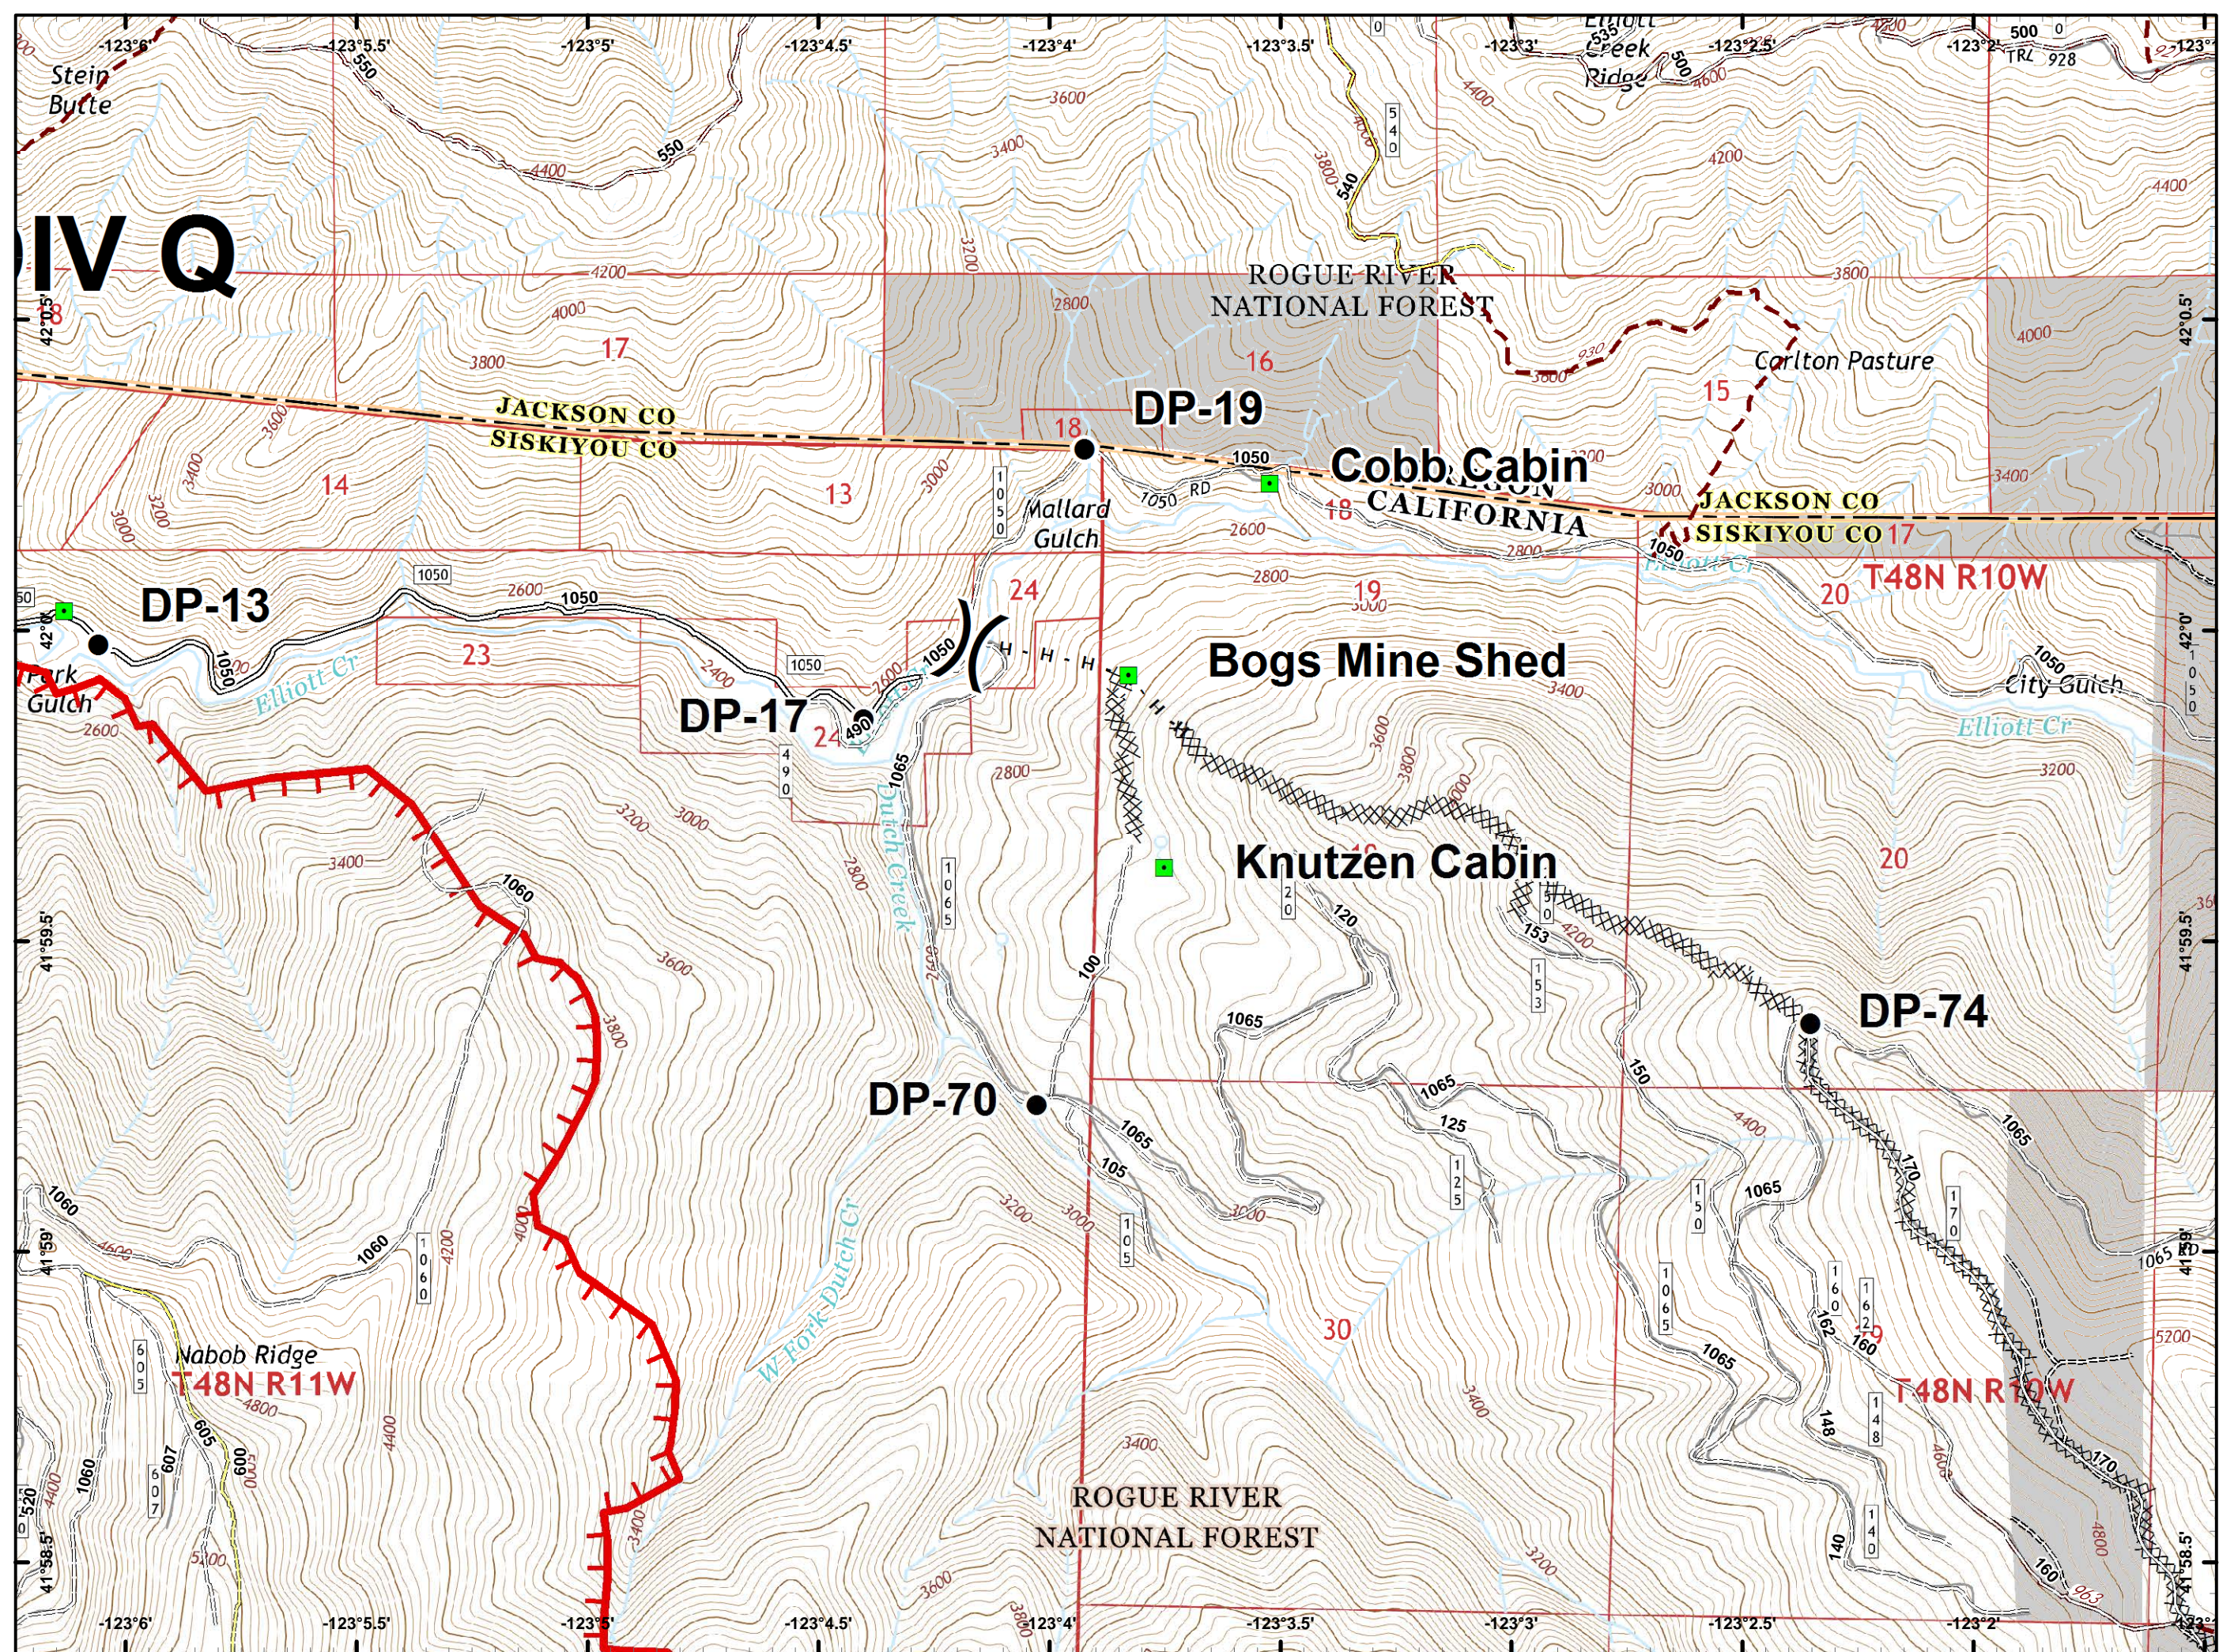

- Drop Point
- Ⓡ Repeater
-) (Division Break
- 🔴 Uncontrolled Fire Edge
- ⤿ Completed Line
- ⊗ Completed Dozer Line
- H · H · H Completed Hand Line
- 🌿 Wilderness
- ⬛ Private and State

- Drop Point
- Ⓜ Water Source
-) (Division Break
-] [Branch Break
- 🔴 Uncontrolled Fire Edge
- ⚫ Completed Line
- ⊠ Completed Dozer Line
- H · H · H Completed Hand Line
- R · R · R Road as Completed Line
- ⬜ Private and State

-  Dip Site
-  Fire Location
-  Division Break
-  Uncontrolled Fire Edge
-  Wilderness

- Drop Point
- Uncontrolled Fire Edge
- Completed Line
- Completed Dozer Line
- Completed Hand Line
- Wilderness

- Drop Point
- Landmark
- Ⓜ Water Source
-) (Division Break
- 🔴 Uncontrolled Fire Edge
- ⤵ Completed Line
- ⊗ Completed Dozer Line
- ⋈ Completed Hand Line
- ⋈ Road as Completed Line

- Drop Point
- Landmark
-) (Division Break
- 🔴 Uncontrolled Fire Edge
- ⊗ Completed Dozer Line
- - - Completed Hand Line
- Private and State

- Drop Point
- ▣ Completed Dozer Line
- Private and State

-  Dip Site
-  Drop Point
-  Fire Location
-  Repeater
-  Uncontrolled Fire Edge
-  Wilderness

 Uncontrolled
Fire Edge

- Drop Point
-]] Branch Break
- Uncontrolled Fire Edge
- Completed Dozer Line
- Completed Hand Line

-  Dip Site
-  Fire Location
-  Wilderness