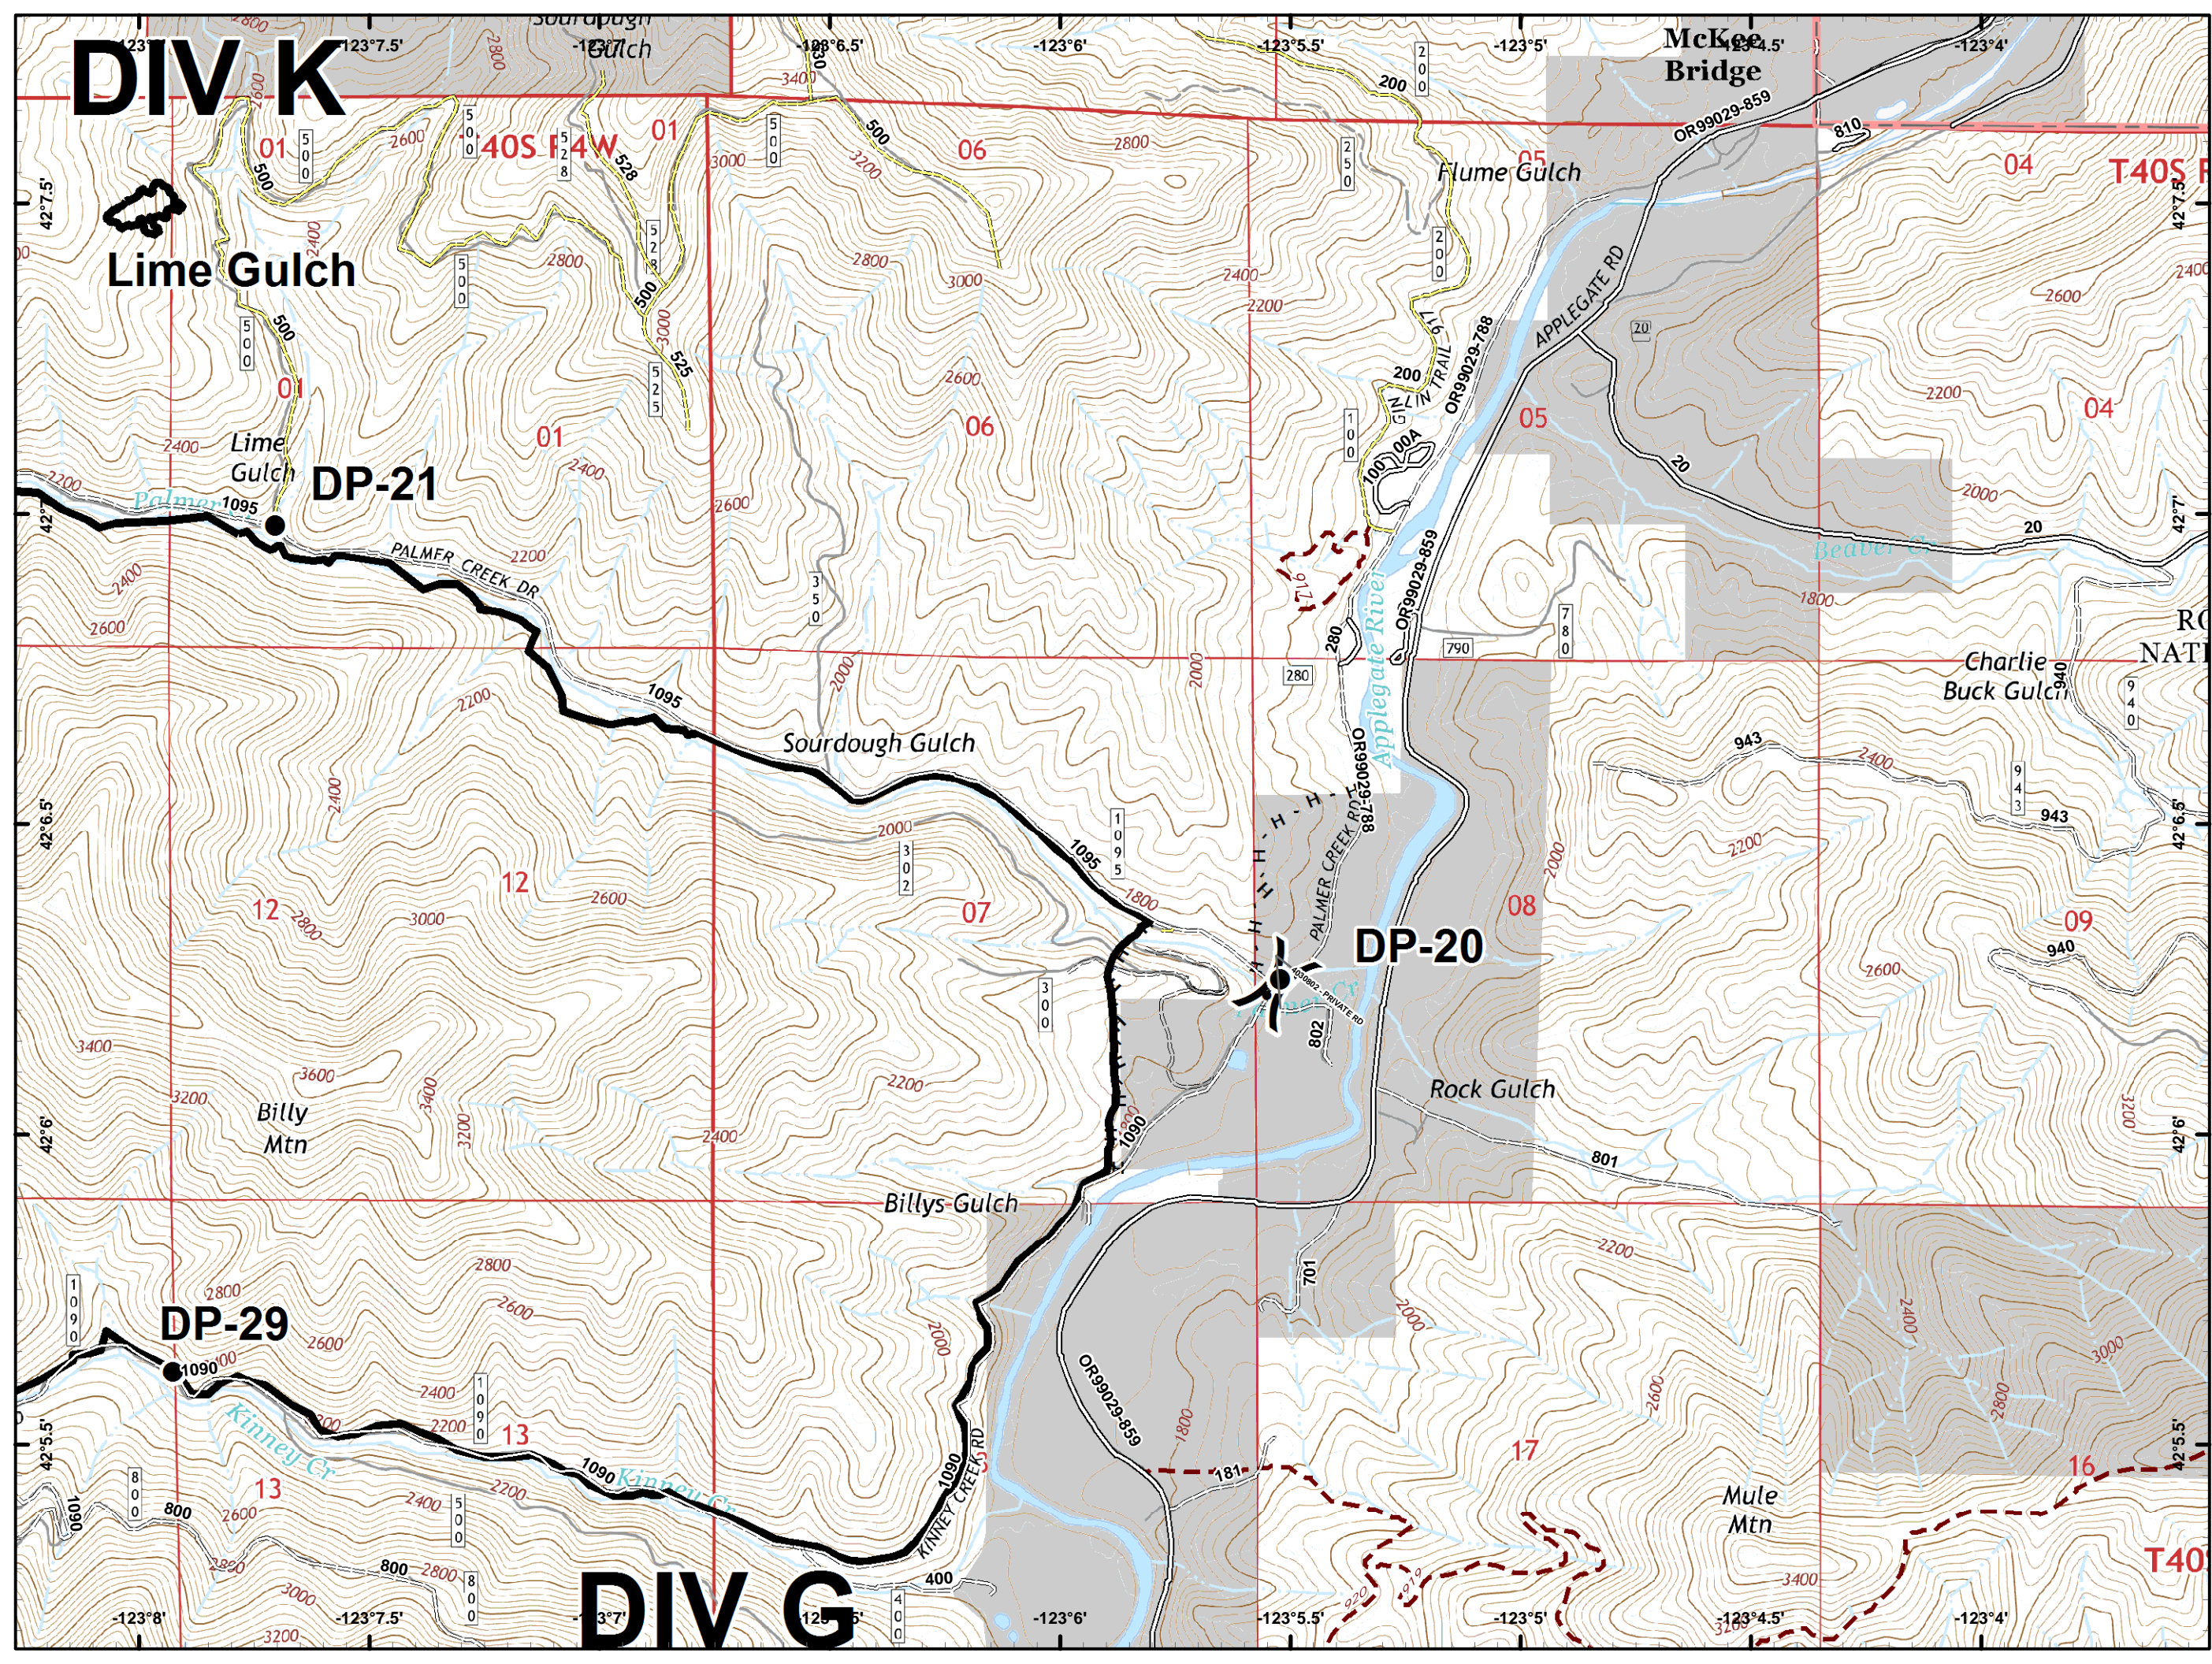

DIV K

- Drop Point
- Gate
-) (Division Break
- ~ Completed Line
- - - Completed Hand Line
- ~ Miller_Compl...
- Private and State