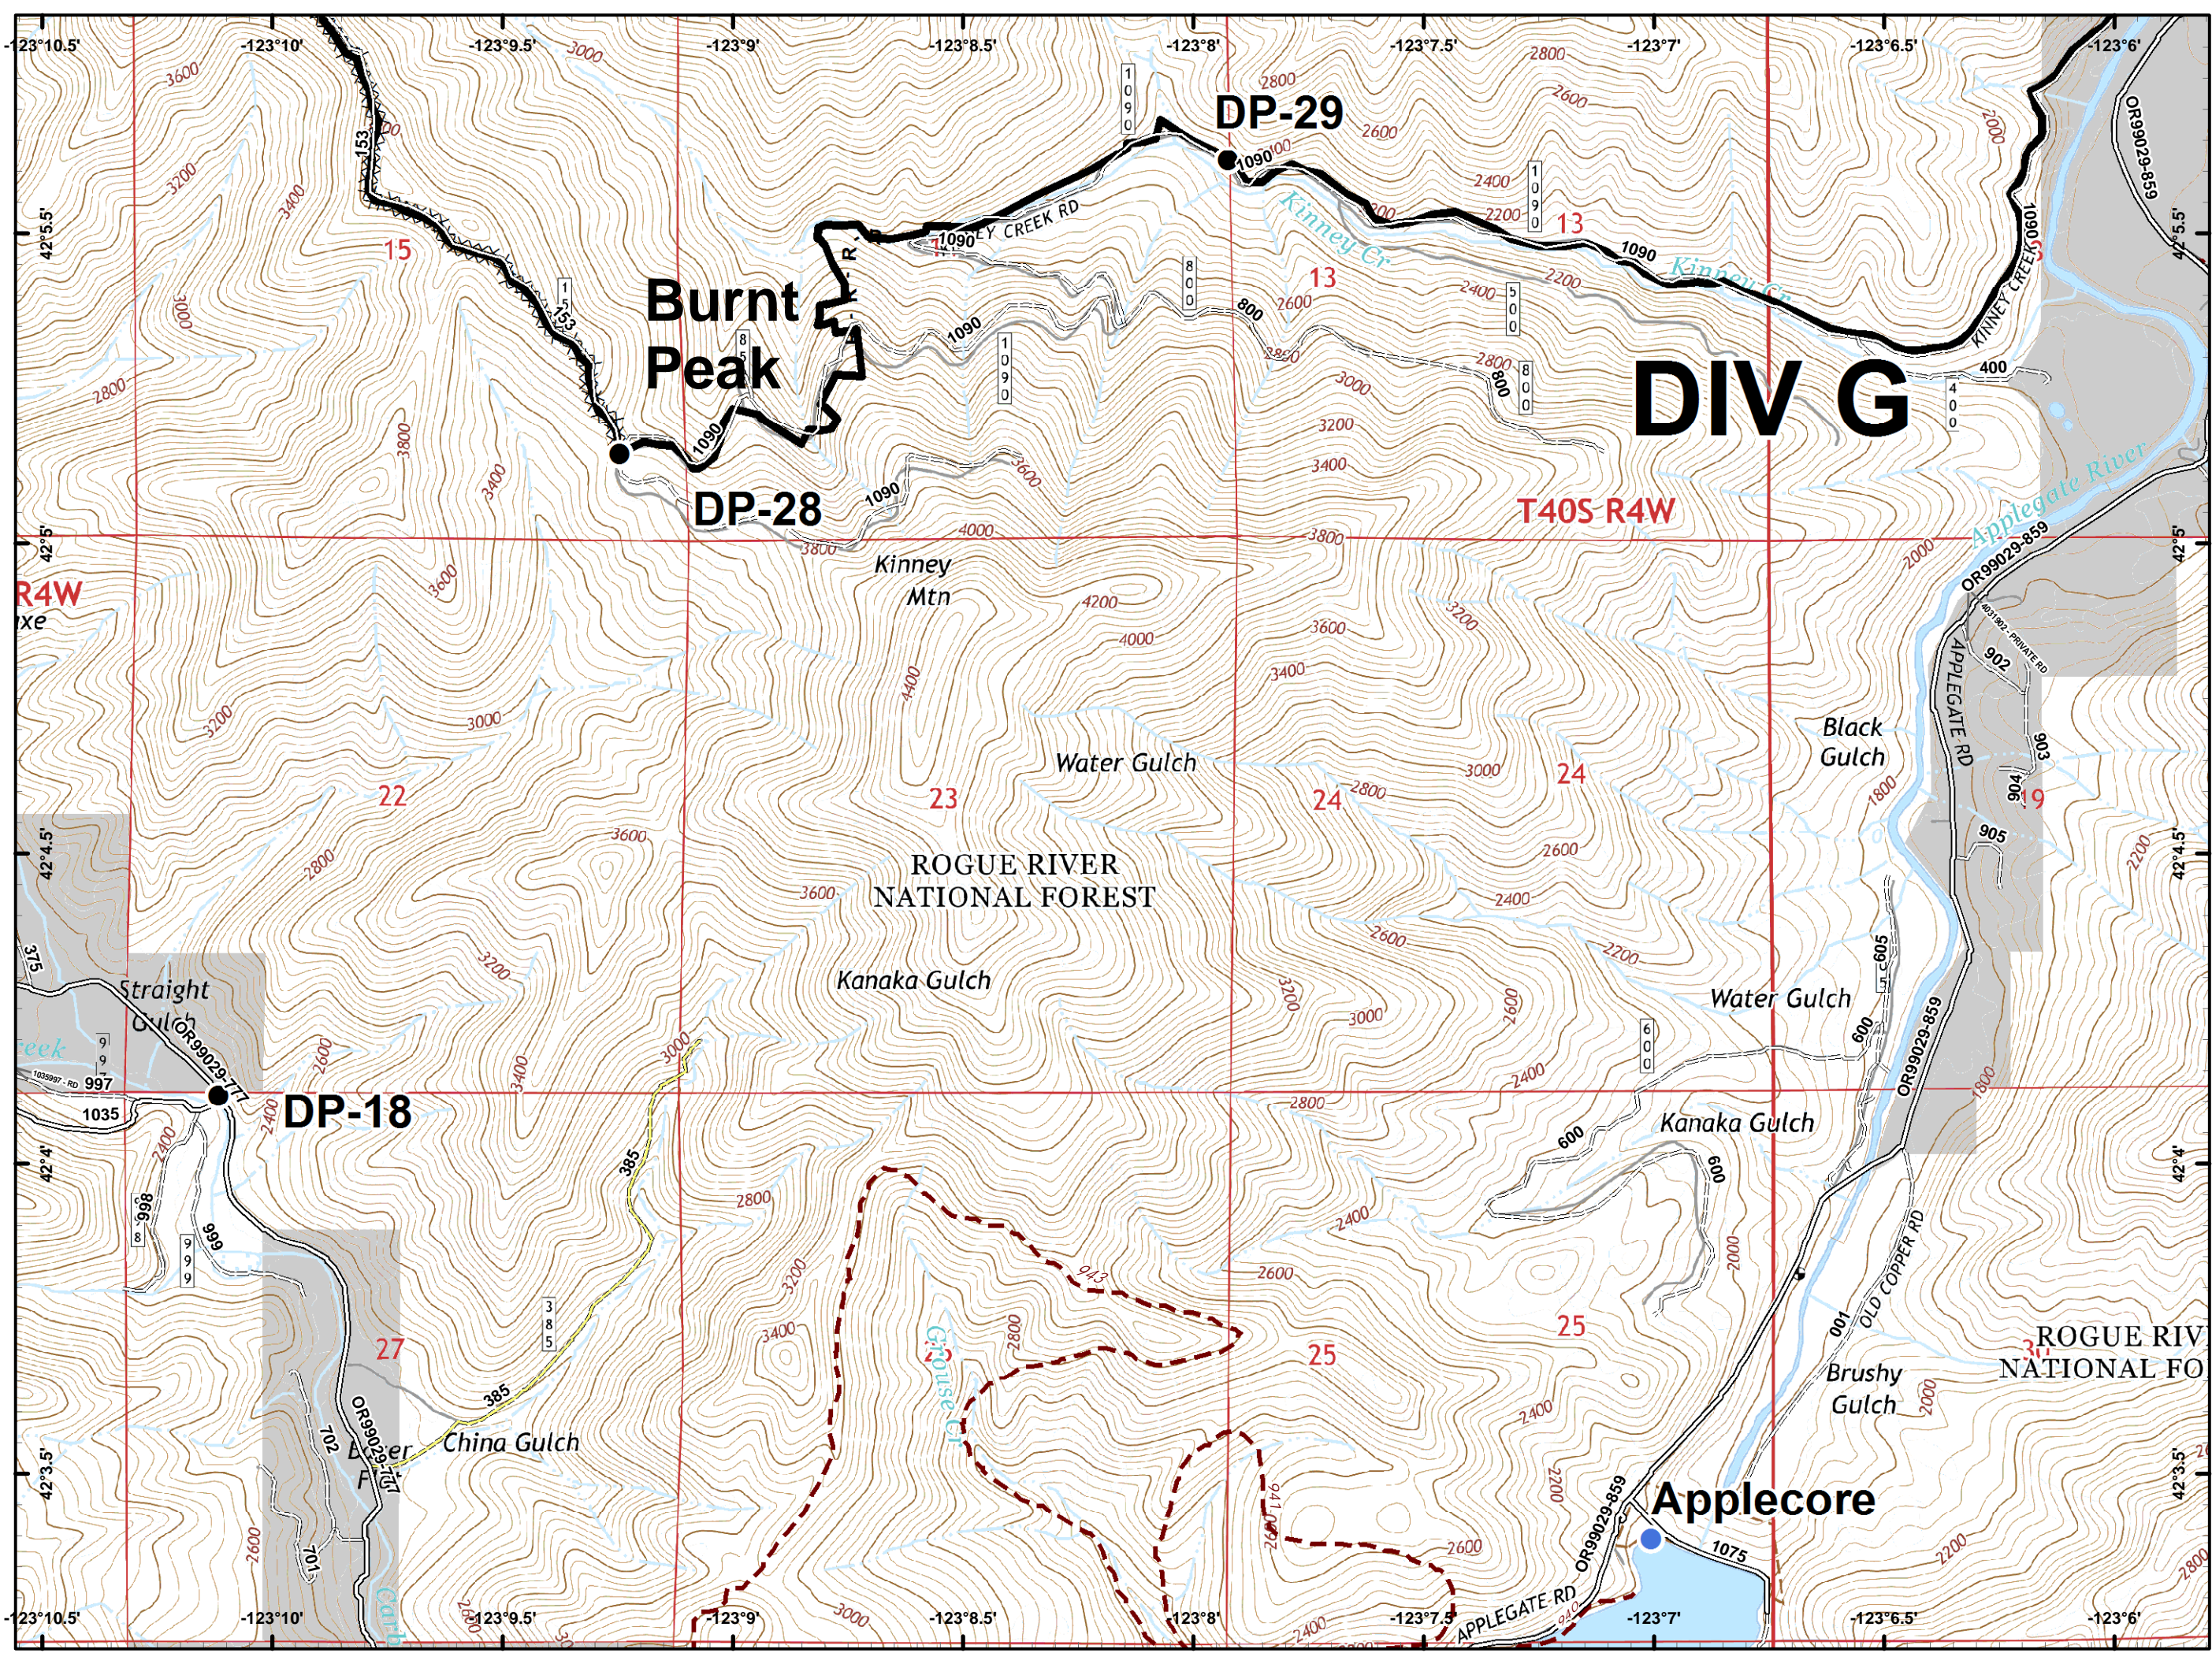

- Drop Point
-) (Division Break
- 🔴 Uncontrolled Fire Edge
- ⚫ Completed Line
- ⚫ Completed Dozer Line
- ⚫ Completed Hand Line
- ⚫ Road as Completed Line
- ⚫ Private and State

DIV K

Lime Gulch

Burnt Peak

- Drop Point
- Ⓡ Repeater
-) (Division Break
- 🔴 Uncontrolled Fire Edge
- ⤿ Completed Line
- ⊗ Completed Dozer Line
- H · H · H Completed Hand Line
- 🌿 Wilderness
- ⬛ Private and State

- Drop Point
- Ⓜ Water Source
-) (Division Break
-] [Branch Break
- 🔴 Uncontrolled Fire Edge
- ⚫ Completed Line
- ⊠ Completed Dozer Line
- H · H · H Completed Hand Line
- R · R · R Road as Completed Line
- ⬜ Private and State

-  Dip Site
-  Fire Location
-  Division Break
-  Uncontrolled Fire Edge
-  Wilderness

- Drop Point
- Uncontrolled Fire Edge
- Completed Line
- Completed Dozer Line
- Completed Hand Line
- Wilderness

- Drop Point
- Landmark
- Ⓜ Water Source
-) (Division Break
- 🔴 Uncontrolled Fire Edge
- ⤵ Completed Line
- ⊗ Completed Dozer Line
- ⋈ Completed Hand Line
- ⋈ Road as Completed Line

- Drop Point
- Landmark
-) (Division Break
- 🔴 Uncontrolled Fire Edge
- ⊗ Completed Dozer Line
- - - Completed Hand Line
- Private and State

- Drop Point
- ▣ Completed Dozer Line
- Private and State

-  Dip Site
-  Drop Point
-  Fire Location
-  Repeater
-  Uncontrolled Fire Edge
-  Wilderness