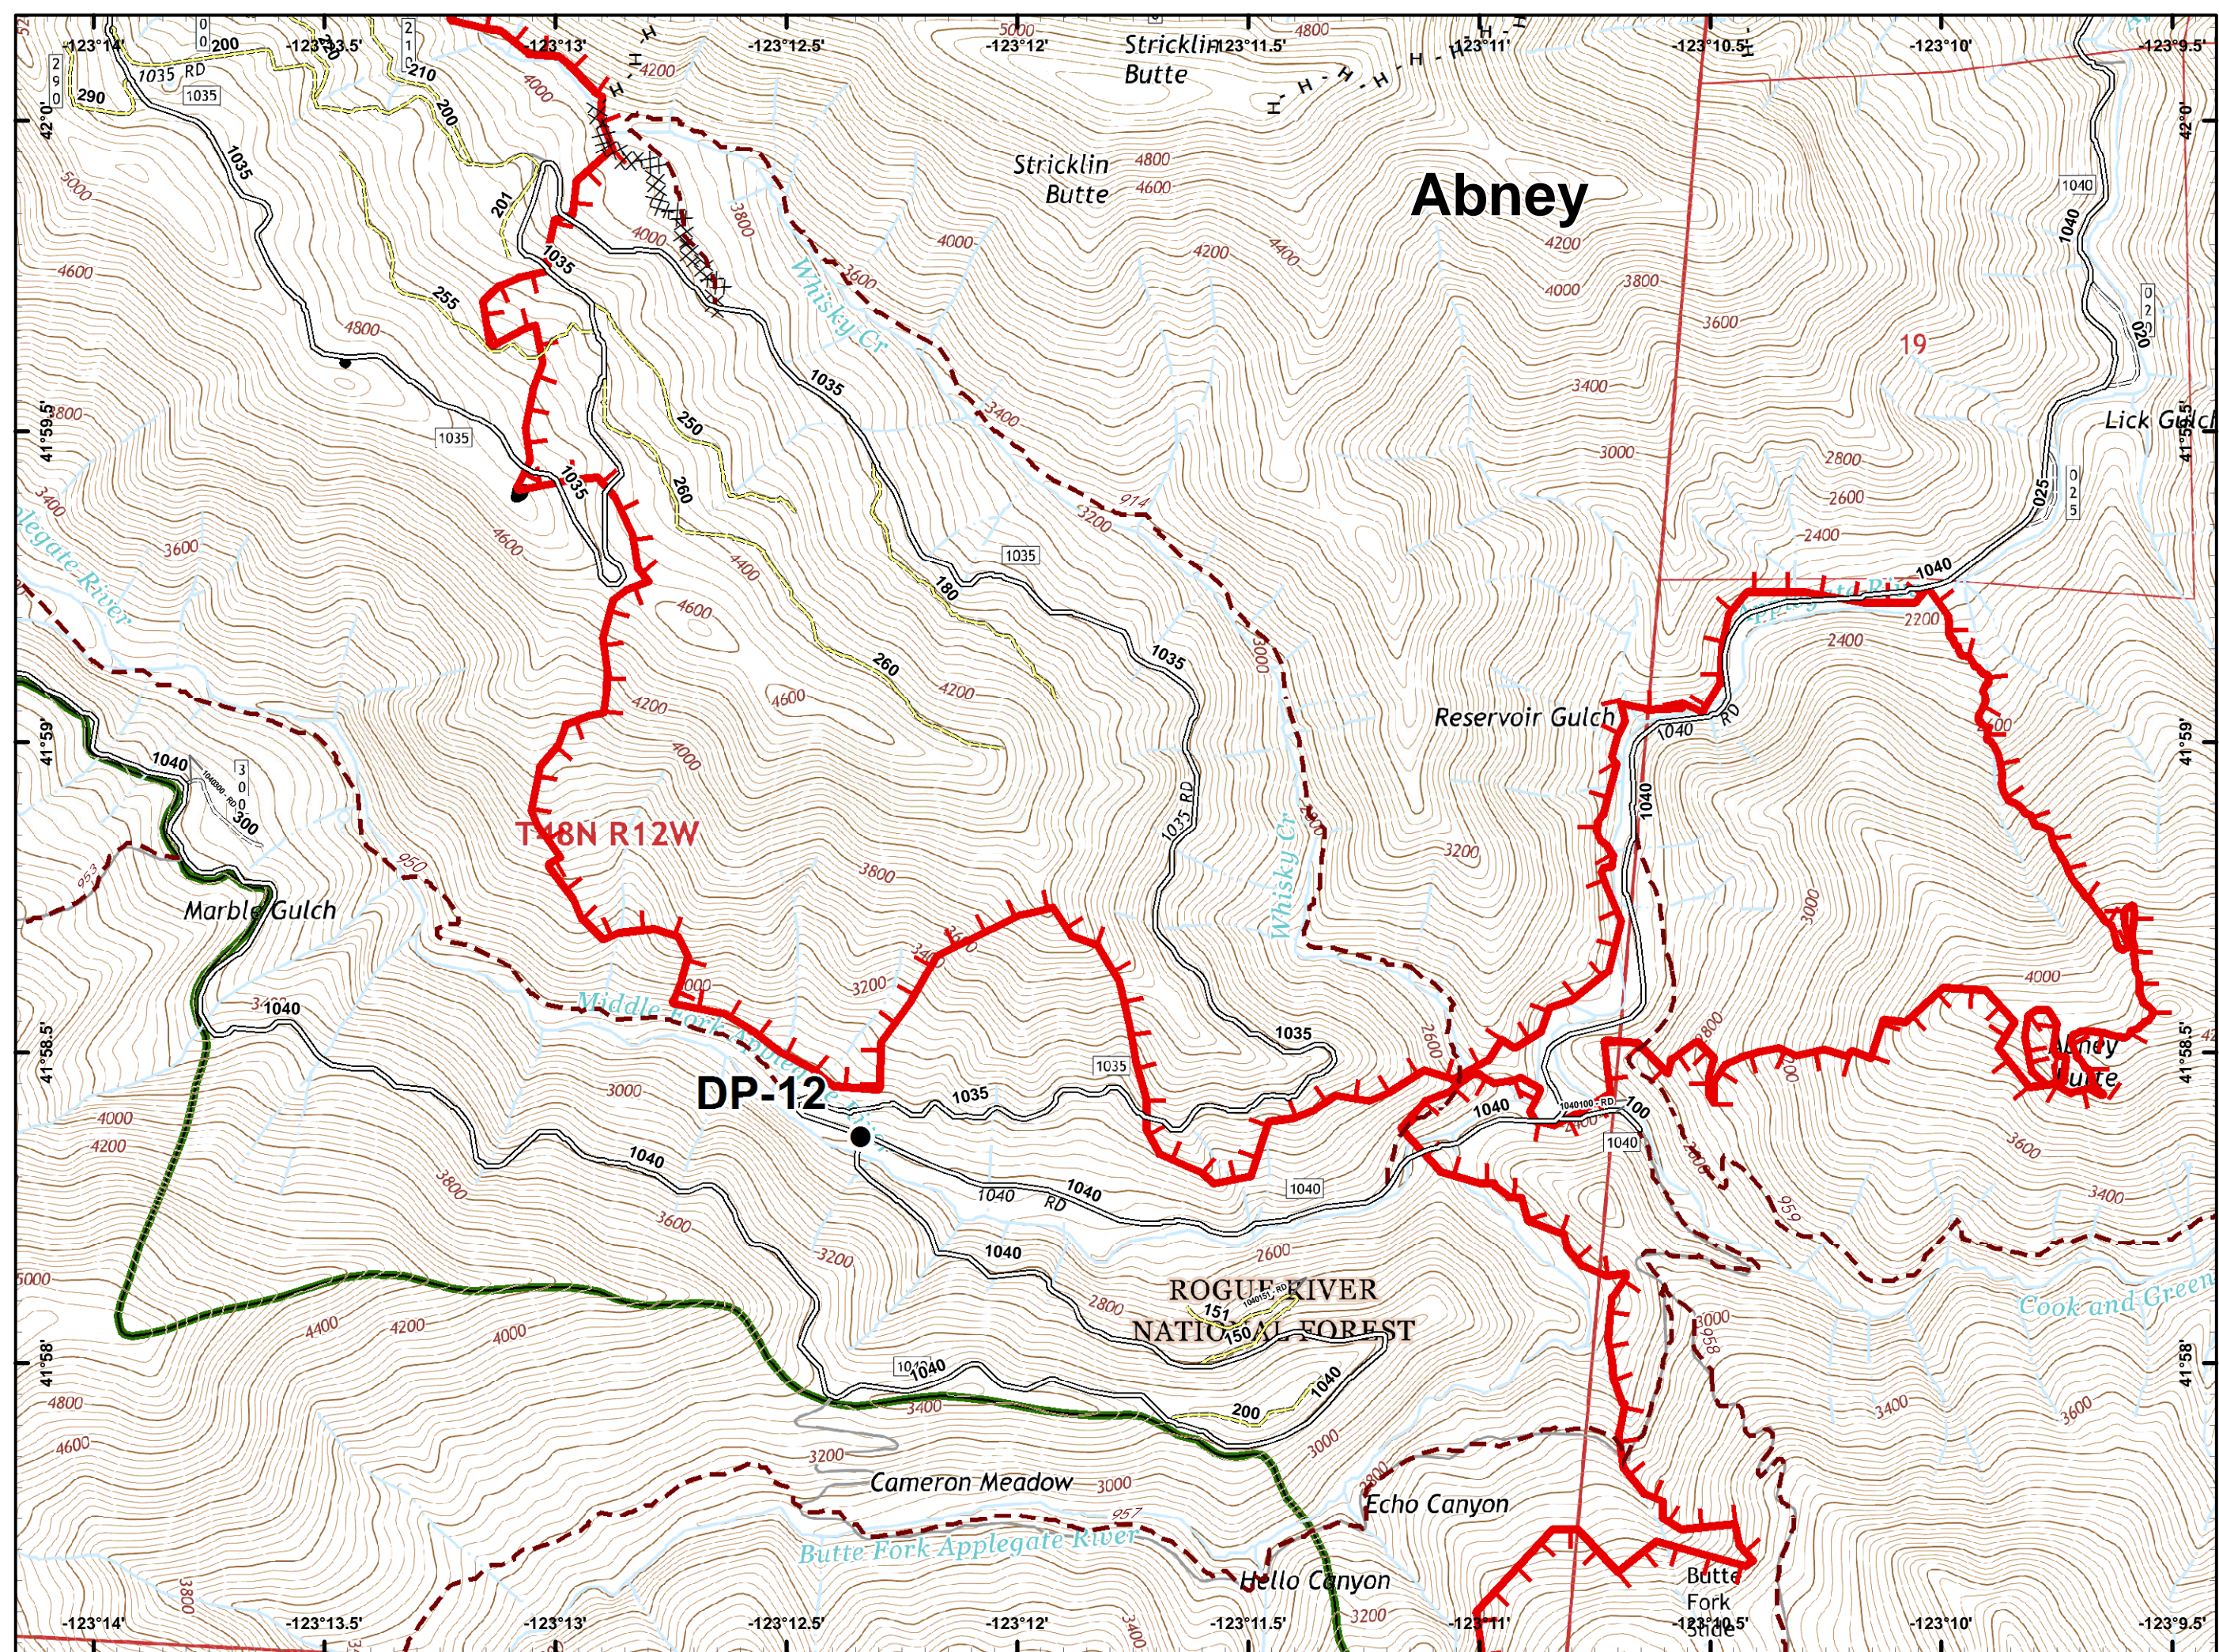

- Drop Point
- Ⓡ Repeater
-) (Division Break
- 🔴 Uncontrolled Fire Edge
- ⤿ Completed Line
- ⊗ Completed Dozer Line
- H · H · H Completed Hand Line
- 🌿 Wilderness
- ⬛ Private and State

- Drop Point
- Ⓜ Water Source
-) (Division Break
-] [Branch Break
- 🔴 Uncontrolled Fire Edge
- ⚫ Completed Line
- ⊠ Completed Dozer Line
- H · H · H Completed Hand Line
- R · R · R Road as Completed Line
- ⬜ Private and State

-  Dip Site
-  Fire Location
-  Division Break
-  Uncontrolled Fire Edge
-  Wilderness

- Drop Point
- Uncontrolled Fire Edge
- Completed Line
- Completed Dozer Line
- Completed Hand Line
- Wilderness

- Drop Point
- Landmark
- Ⓜ Water Source
-) (Division Break
- 🔴 Uncontrolled Fire Edge
- ⤵ Completed Line
- ⊗ Completed Dozer Line
- ⋈ Completed Hand Line
- ⋈ Road as Completed Line

- Drop Point
- Landmark
-) (Division Break
- 🔴 Uncontrolled Fire Edge
- ⊗ Completed Dozer Line
- - - Completed Hand Line
- Private and State

- Drop Point
- ▣ Completed Dozer Line
- Private and State

-  Dip Site
-  Drop Point
-  Fire Location
-  Repeater
-  Uncontrolled Fire Edge
-  Wilderness

 Uncontrolled
Fire Edge

- Drop Point
-]] Branch Break
- Uncontrolled Fire Edge
- Completed Dozer Line
- Completed Hand Line

-  Dip Site
-  Fire Location
-  Wilderness