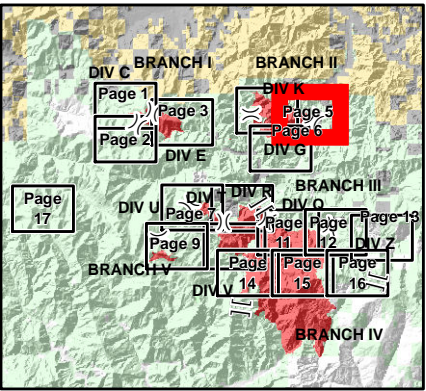

DP

-  Dip Site
-  Drop Point
-  Division Break
-  Uncontrolled Fire Edge
-  Completed Line
-  Completed Hand Line

- Drop Point
- Gate
- Ⓜ Water Source
-) (Division Break
- 🔴 Uncontrolled Fire Edge
- ⤵ Completed Line
- ⚡ Completed Dozer Line
- Completed Hand Line
- Private and State

- Drop Point
-) (Division Break
- 🔴 Uncontrolled Fire Edge
- ⚫ Completed Line
- ⚫ Completed Dozer Line
- ⚫ Completed Hand Line
- ⚫ Road as Completed Line
- ⚫ Private and State

DIV K

Lime Gulch

Burnt Peak

DIV K

- Drop Point
- Gate
-) (Division Break
- ~ Completed Line
- - - Completed Hand Line
- ~ Miller_Compl...
- Private and State

- Drop Point
- Helispot
- ~ Completed Line
- ⊞ Completed Dozer Line
- R-R-R Road as Completed Line
- Private and State

- Drop Point
- Ⓡ Repeater
-) (Division Break
- 🔴 Uncontrolled Fire Edge
- ⤿ Completed Line
- ⊗ Completed Dozer Line
- H · H · H Completed Hand Line
- 🌿 Wilderness
- ⬛ Private and State

- Drop Point
- Ⓜ Water Source
-) (Division Break
-] [Branch Break
- 🔴 Uncontrolled Fire Edge
- ⚫ Completed Line
- ⊠ Completed Dozer Line
- H · H · H Completed Hand Line
- R · R · R Road as Completed Line
- ⬜ Private and State