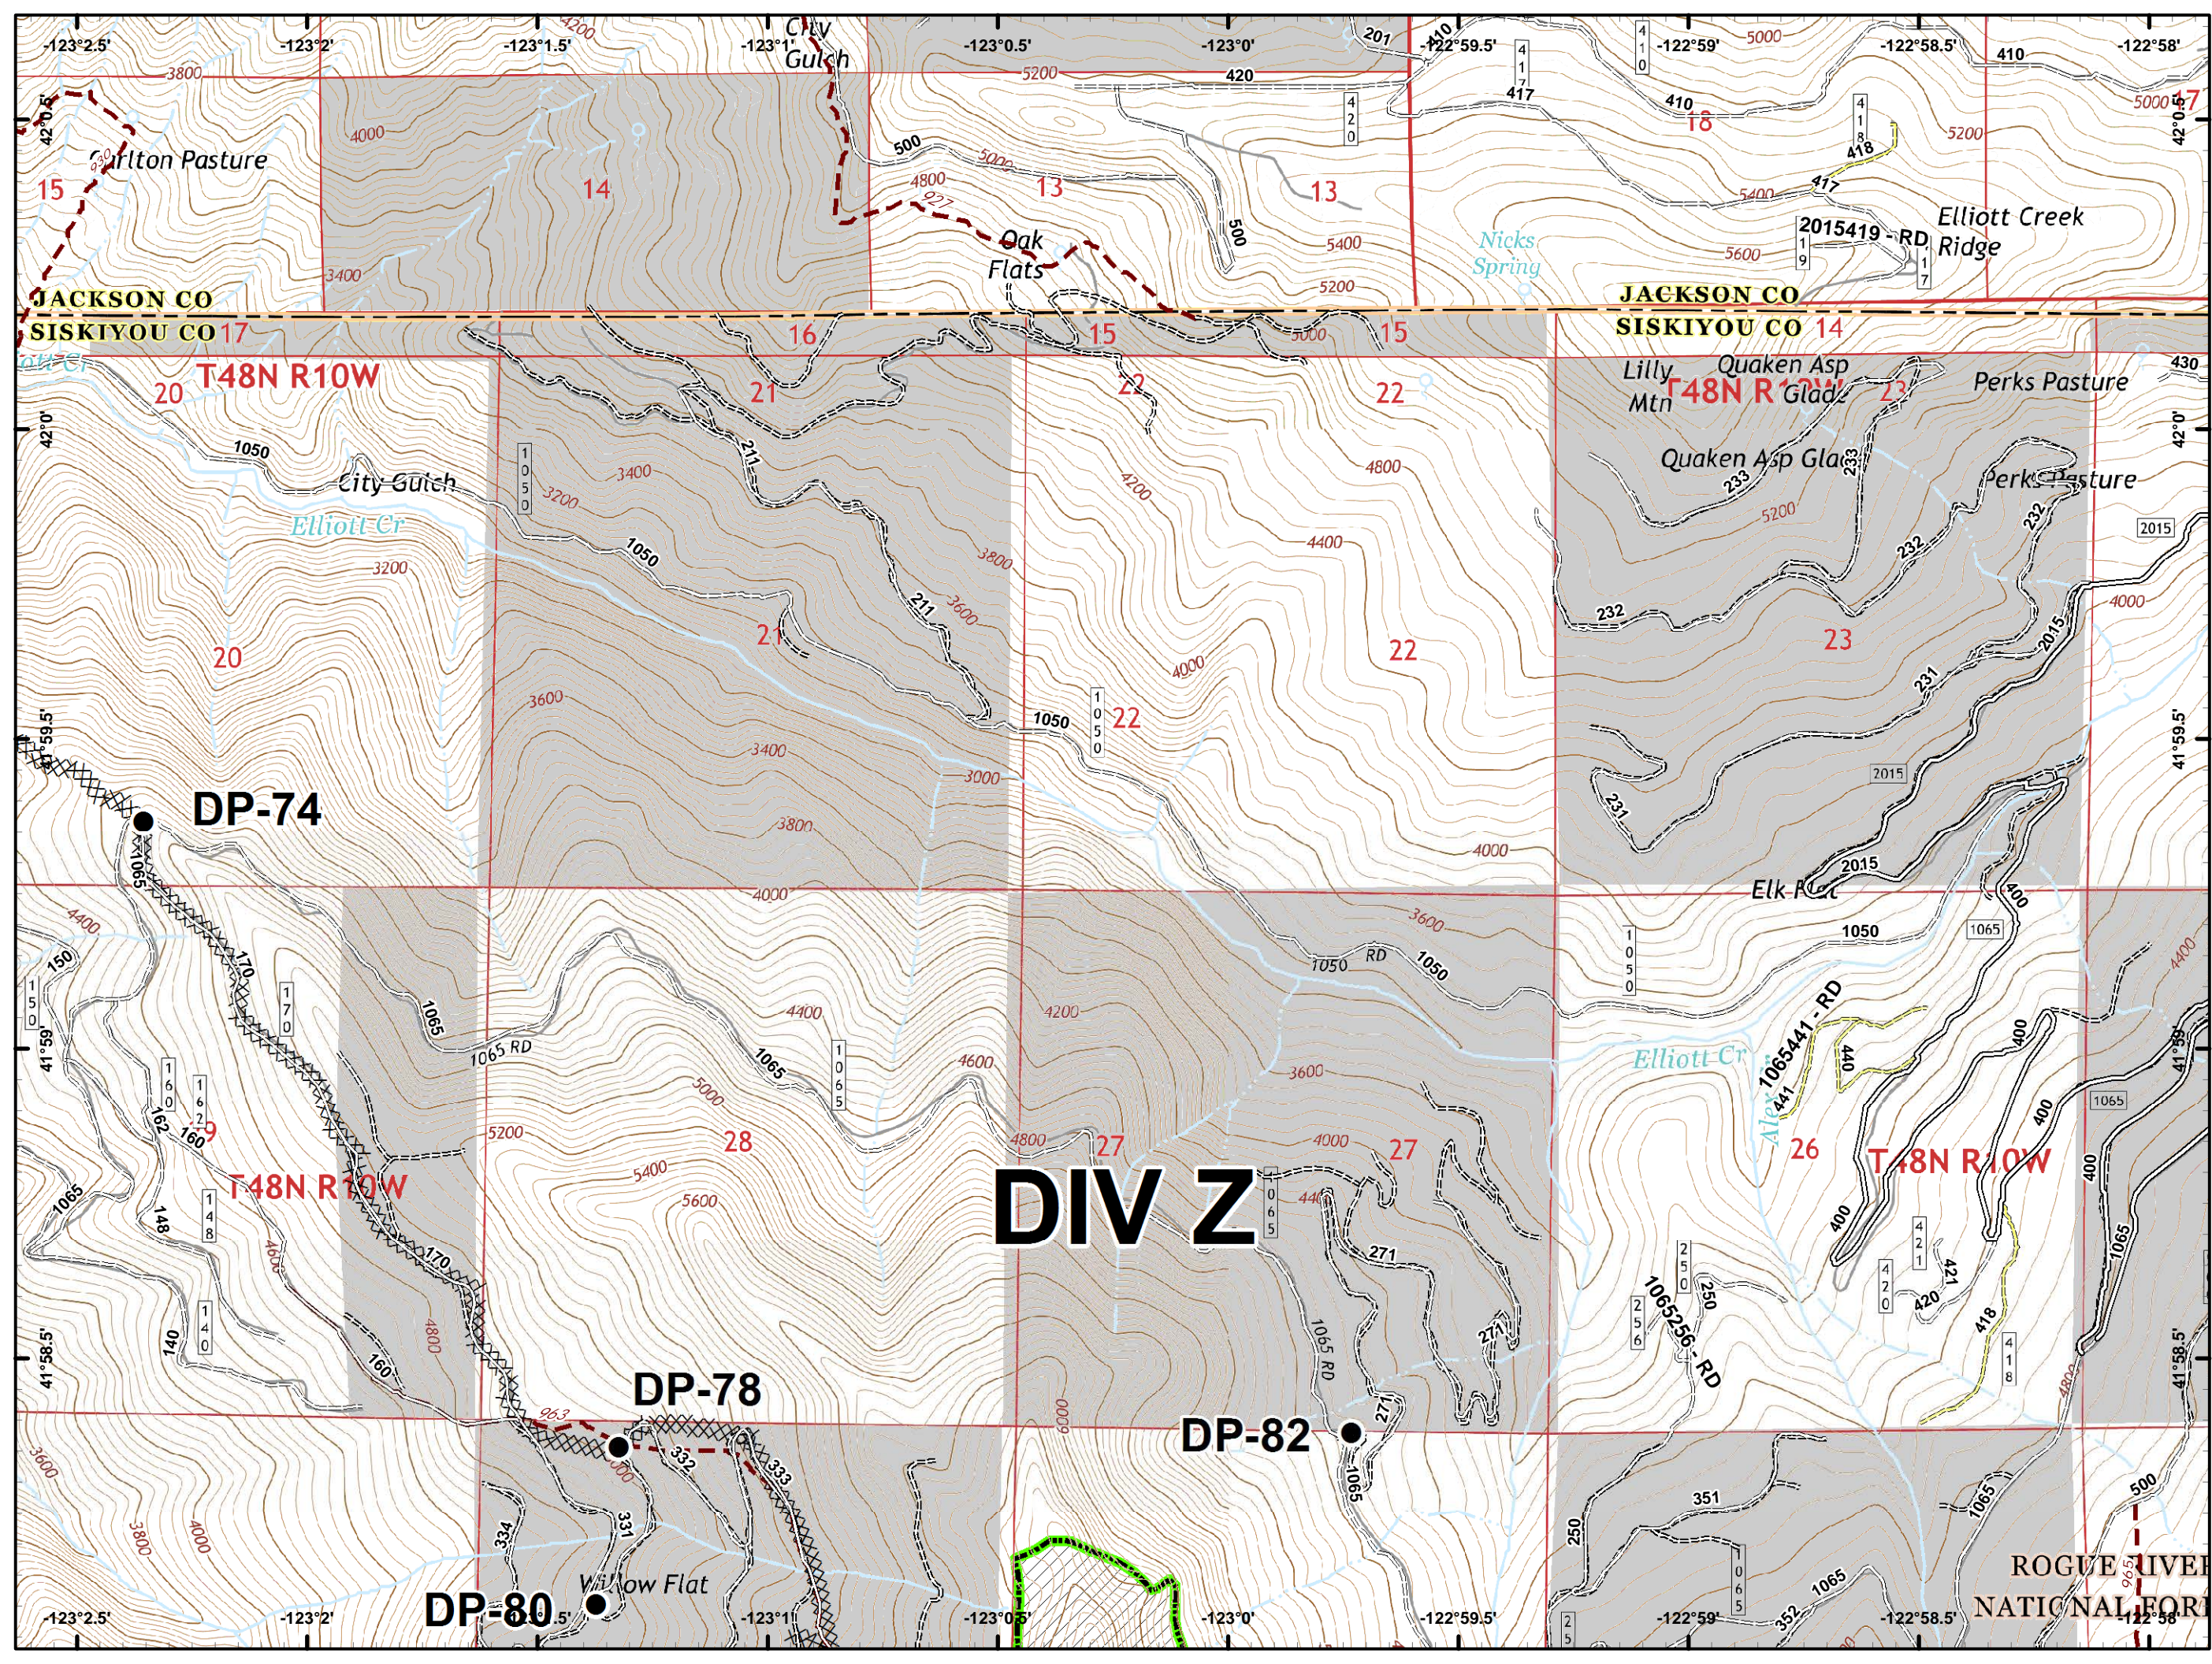

- Drop Point
- Ⓡ Repeater
-) (Division Break
- 🔴 Uncontrolled Fire Edge
- ⤿ Completed Line
- ⊗ Completed Dozer Line
- H · H · H Completed Hand Line
- 🌿 Wilderness
- ⬛ Private and State

- Drop Point
- Ⓜ Water Source
-) (Division Break
-] [Branch Break
- 🔴 Uncontrolled Fire Edge
- ⚫ Completed Line
- ⊠ Completed Dozer Line
- H · H · H Completed Hand Line
- R · R · R Road as Completed Line
- ⬜ Private and State

-  Dip Site
-  Fire Location
-  Division Break
-  Uncontrolled Fire Edge
-  Wilderness

- Drop Point
- Uncontrolled Fire Edge
- Completed Line
- Completed Dozer Line
- Completed Hand Line
- Wilderness

- Drop Point
- Landmark
- Ⓜ Water Source
-) (Division Break
- 🔴 Uncontrolled Fire Edge
- ⤵ Completed Line
- ⊗ Completed Dozer Line
- ⋈ Completed Hand Line
- ⋈ Road as Completed Line

- Drop Point
- Landmark
-) (Division Break
- 🔴 Uncontrolled Fire Edge
- ⊗ Completed Dozer Line
- - - Completed Hand Line
- Private and State

- Drop Point
- ▣ Completed Dozer Line
- Private and State

-  Dip Site
-  Drop Point
-  Fire Location
-  Repeater
-  Uncontrolled Fire Edge
-  Wilderness

 Uncontrolled
Fire Edge

- Drop Point
-]] Branch Break
- Uncontrolled Fire Edge
- Completed Dozer Line
- Completed Hand Line

-  Dip Site
-  Fire Location
-  Wilderness