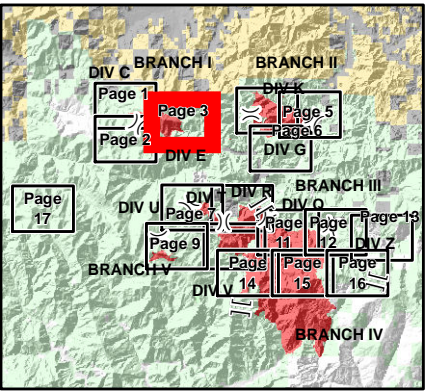

Page 16

- Drop Point
- Helispot
- Ⓡ Repeater
- ⚙ Sling Site
- ⌚ Water Tank
-)) Division Break
- 🔴 Uncontrolled Fire Edge
- ⤿ Completed Line
- ⌘ Completed Dozer Line
- H — H — H — Hand Line
- ⬛ Private and State

BRANCH I

DIV C

DP-41/H-41

Sling 2

Sling 1

Bigelow

Creedence

CMD 5
Grayback Mountain

DP

-  Dip Site
-  Drop Point
-  Division Break
-  Uncontrolled Fire Edge
-  Completed Line
-  Completed Hand Line

- Drop Point
- Gate
- Ⓜ Water Source
-) (Division Break
- 🔴 Uncontrolled Fire Edge
- ⤵ Completed Line
- ⚡ Completed Dozer Line
- Completed Hand Line
- Private and State

- Drop Point
-) (Division Break
- 🔴 Uncontrolled Fire Edge
- ⚫ Completed Line
- ⚫ Completed Dozer Line
- ⚫ Completed Hand Line
- ⚫ Road as Completed Line
- ⚫ Private and State

DIV K

Lime Gulch

Burnt Peak