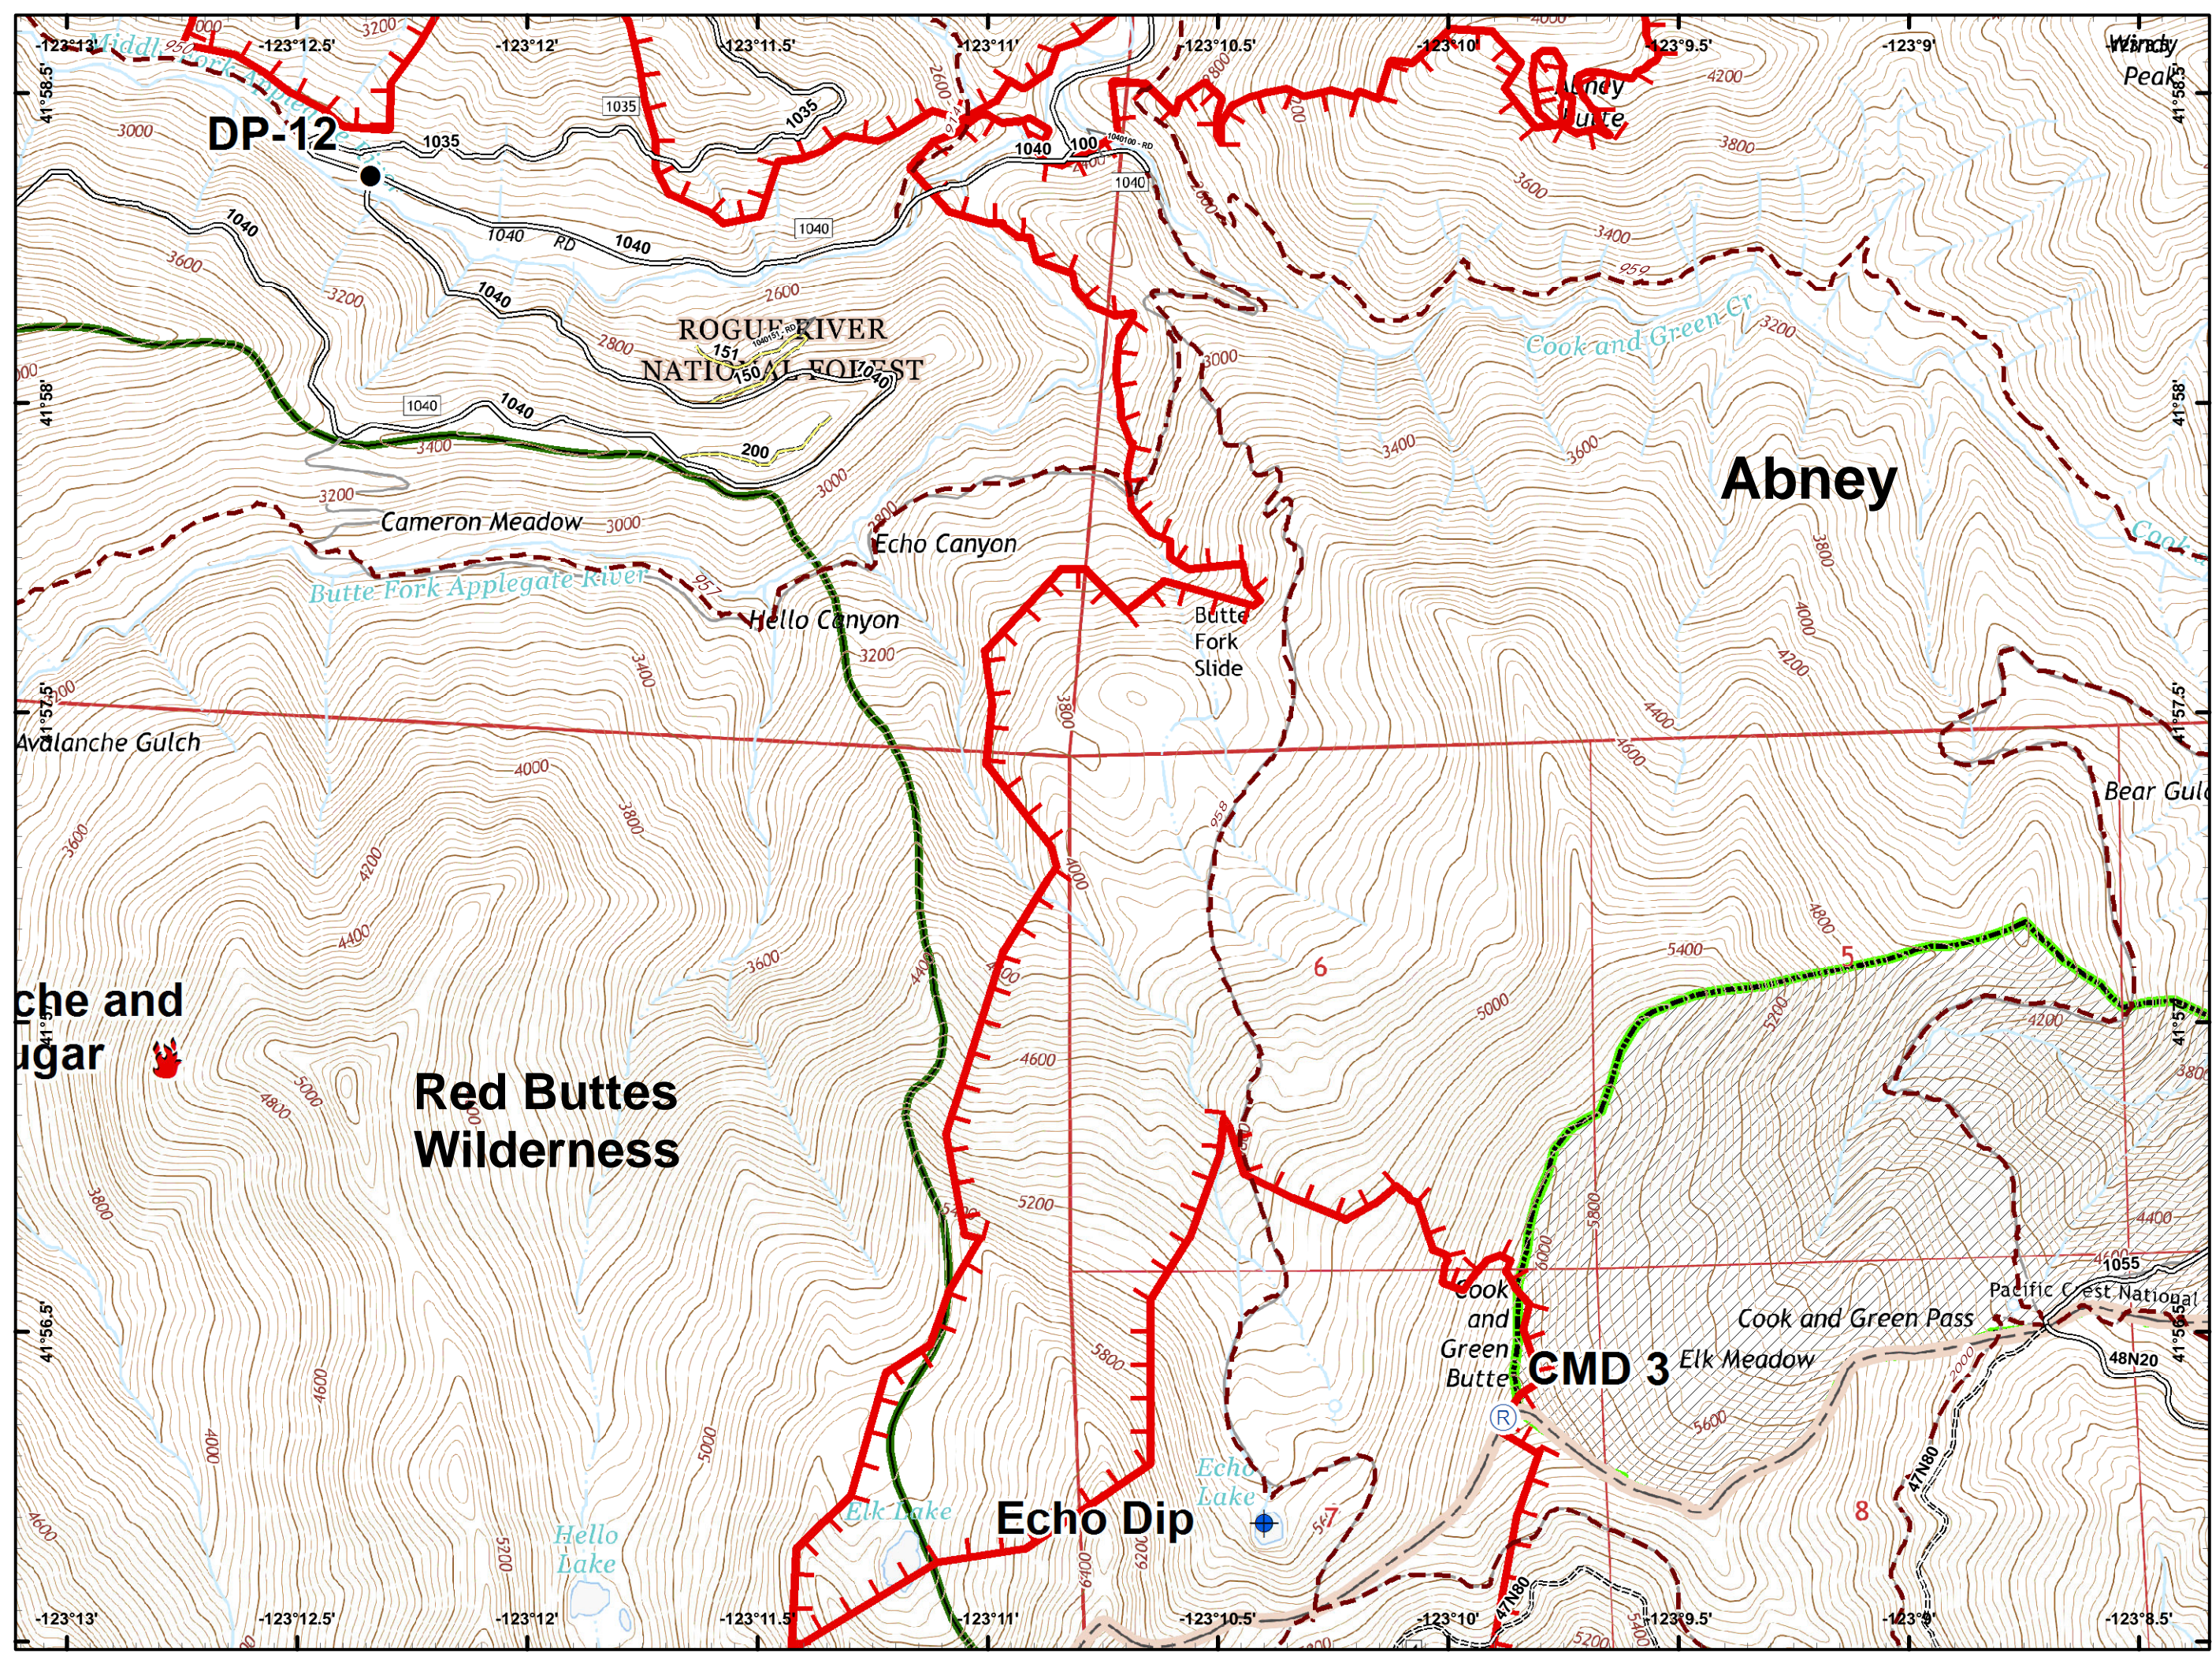

- Drop Point
- Ⓡ Repeater
-) (Division Break
- 🔴 Uncontrolled Fire Edge
- ⤿ Completed Line
- ⊗ Completed Dozer Line
- H · H · H Completed Hand Line
- 🌿 Wilderness
- ⬛ Private and State

- Drop Point
- Ⓜ Water Source
-) (Division Break
-] [Branch Break
- 🔴 Uncontrolled Fire Edge
- ⚫ Completed Line
- ⊠ Completed Dozer Line
- H · H · H Completed Hand Line
- R · R · R Road as Completed Line
- ⬜ Private and State

-  Dip Site
-  Fire Location
-  Division Break
-  Uncontrolled Fire Edge
-  Wilderness

- Drop Point
- Uncontrolled Fire Edge
- Completed Line
- Completed Dozer Line
- Completed Hand Line
- Wilderness

- Drop Point
- Landmark
- Ⓜ Water Source
-) (Division Break
- 🔴 Uncontrolled Fire Edge
- ⤵ Completed Line
- ⊗ Completed Dozer Line
- ⋈ Completed Hand Line
- ⋈ Road as Completed Line

- Drop Point
- Landmark
-) (Division Break
- 🔴 Uncontrolled Fire Edge
- ⊗ Completed Dozer Line
- - - Completed Hand Line
- Private and State

- Drop Point
- ▣ Completed Dozer Line
- Private and State

-  Dip Site
-  Drop Point
-  Fire Location
-  Repeater
-  Uncontrolled Fire Edge
-  Wilderness

 Uncontrolled
Fire Edge

- Drop Point
-]] Branch Break
- Uncontrolled Fire Edge
- Completed Dozer Line
- Completed Hand Line

-  Dip Site
-  Fire Location
-  Wilderness