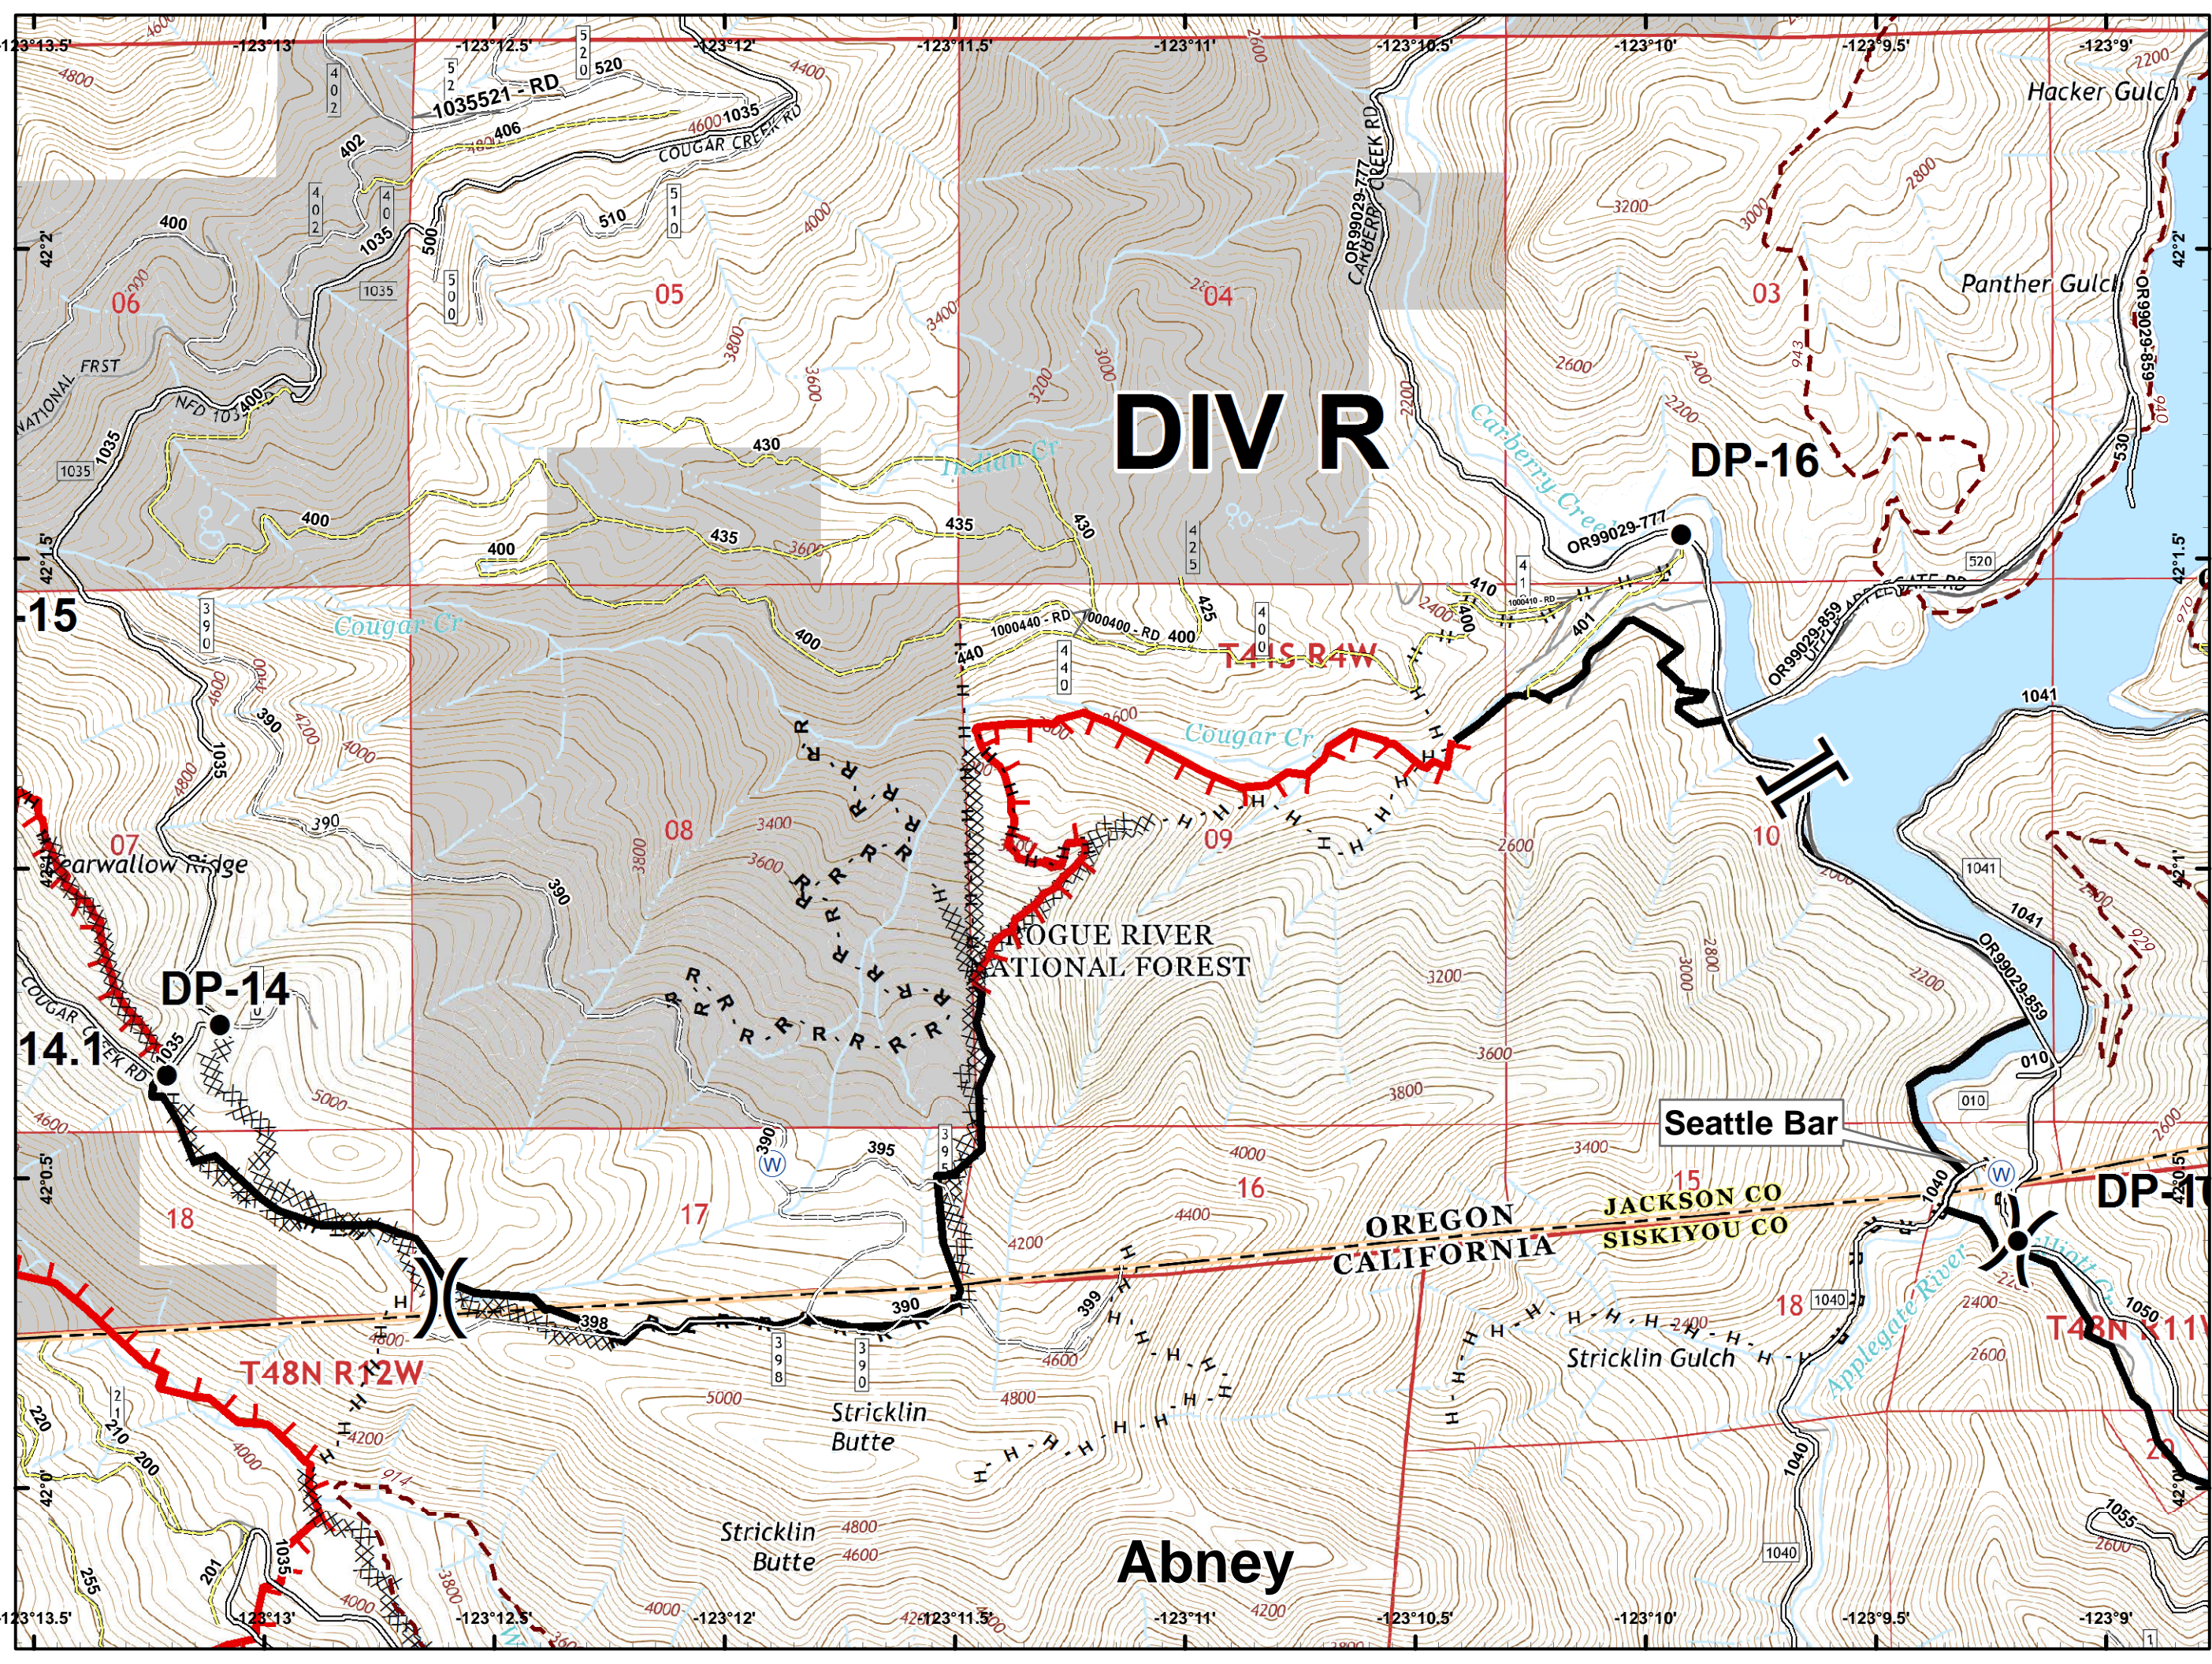

Miller Complex OR-RSF-000647

9/9/2017

-  Dip Site
-  Drop Point
-  Fire Location
-  Gate
-  Helispot
-  Landmark
-  Lookout
-  Repeater
-  Sling Site
-  Water Source
-  Water Tank
-  Division Break
-  Branch Break
-  Uncontrolled Fire Edge
-  Completed Line
-  Completed Dozer Line
-  Completed Hand Line
-  Road as Completed Line
-  Administrative Forest Boundary
-  NHD Water Boundaries
-  Rivers
-  Botanical Areas
-  Wilderness
-  Private

- Drop Point
- Ⓡ Repeater
-) (Division Break
- 🔴 Uncontrolled Fire Edge
- ⤿ Completed Line
- ⊗ Completed Dozer Line
- H · H · H Completed Hand Line
- 🌿 Wilderness
- ⬛ Private and State

- Drop Point
- Ⓜ Water Source
-) (Division Break
-] [Branch Break
- 🔴 Uncontrolled Fire Edge
- ⚫ Completed Line
- ⊠ Completed Dozer Line
- H · H · H Completed Hand Line
- R · R · R Road as Completed Line
- ⬜ Private and State

-  Dip Site
-  Fire Location
-  Division Break
-  Uncontrolled Fire Edge
-  Wilderness

- Drop Point
- Uncontrolled Fire Edge
- Completed Line
- Completed Dozer Line
- Completed Hand Line
- Wilderness

- Drop Point
- Landmark
- Ⓜ Water Source
-) (Division Break
- 🔴 Uncontrolled Fire Edge
- ⤵ Completed Line
- ⊗ Completed Dozer Line
- ⋈ Completed Hand Line
- ⋈ Road as Completed Line

- Drop Point
- Landmark
-) (Division Break
- 🔴 Uncontrolled Fire Edge
- ⊗ Completed Dozer Line
- - - Completed Hand Line
- Private and State

- Drop Point
- ▣ Completed Dozer Line
- Private and State

-  Dip Site
-  Drop Point
-  Fire Location
-  Repeater
-  Uncontrolled Fire Edge
-  Wilderness