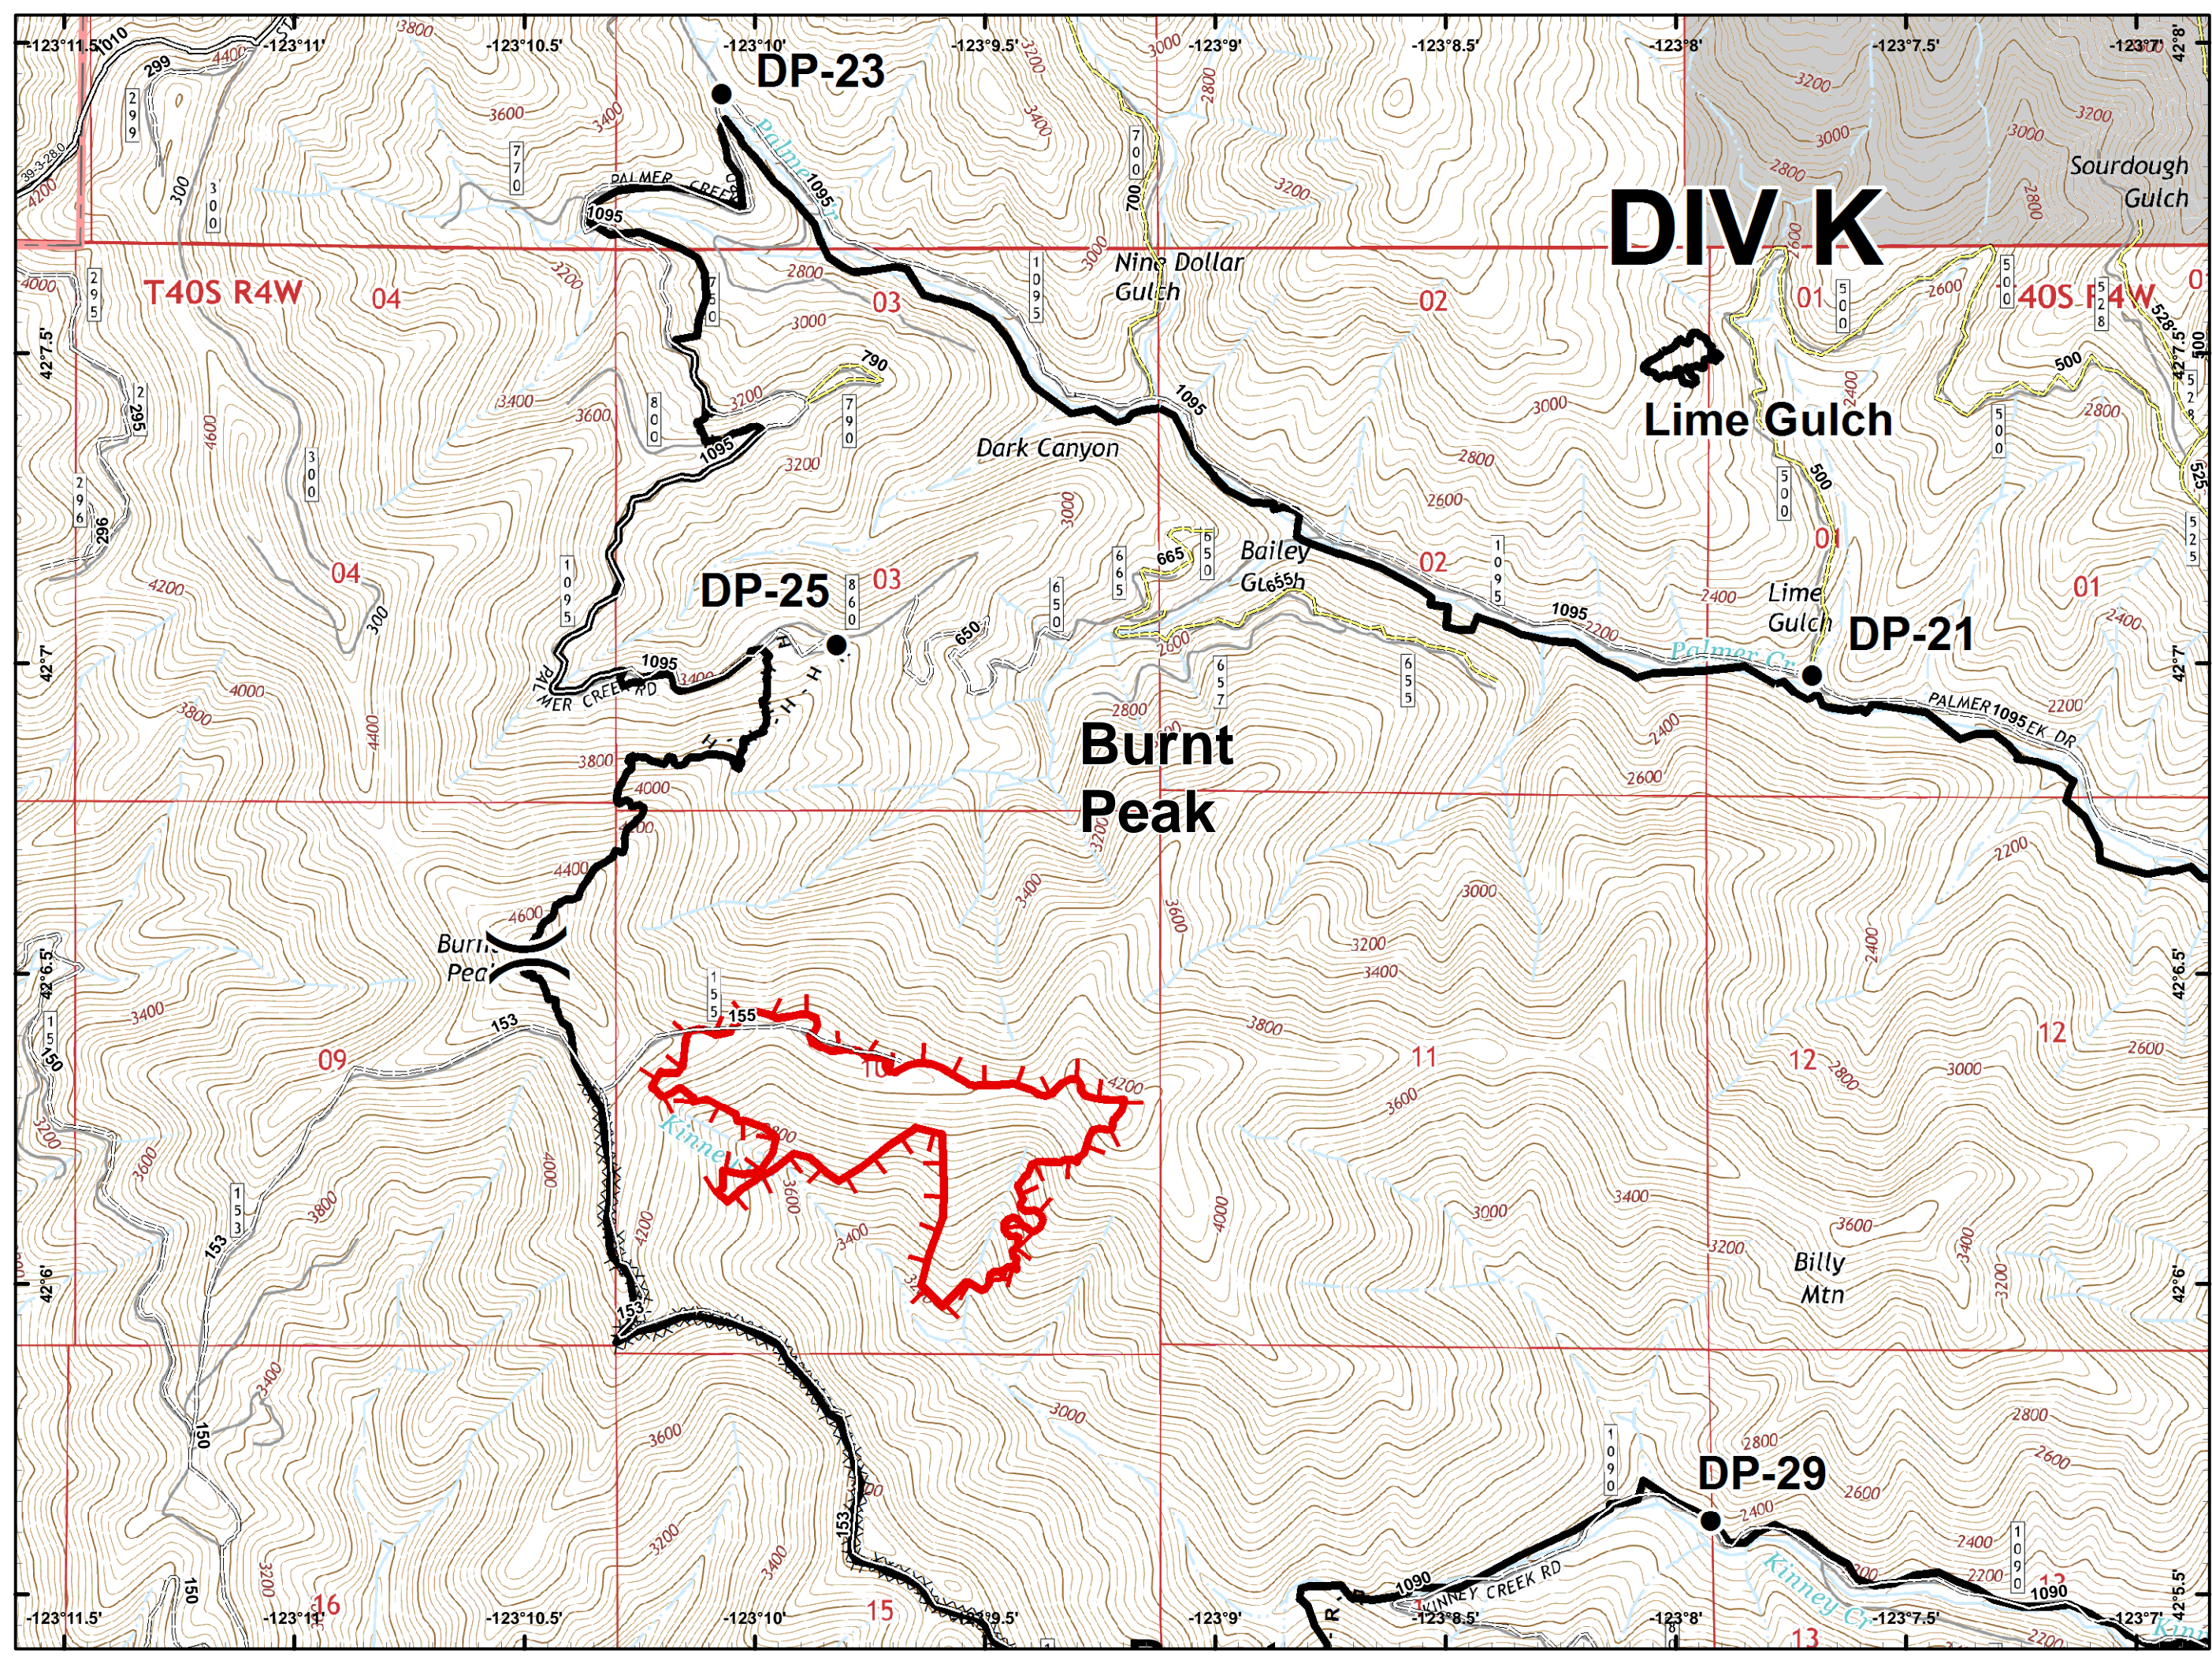

DP

-  Dip Site
-  Drop Point
-  Division Break
-  Uncontrolled Fire Edge
-  Completed Line
-  Completed Hand Line

- Drop Point
- Gate
- Ⓜ Water Source
-) (Division Break
- 🔴 Uncontrolled Fire Edge
- ⤵ Completed Line
- ⚡ Completed Dozer Line
- Completed Hand Line
- Private and State

- Drop Point
-) (Division Break
- 🔴 Uncontrolled Fire Edge
- ⚫ Completed Line
- ⚫ Completed Dozer Line
- ⚫ Completed Hand Line
- ⚫ Road as Completed Line
- ⚫ Private and State

DIV K

Lime Gulch

Burnt Peak

-  Dip Site
-  Fire Location
-  Division Break
-  Uncontrolled Fire Edge
-  Wilderness

- Drop Point
- Uncontrolled Fire Edge
- Completed Line
- Completed Dozer Line
- Completed Hand Line
- Wilderness

- Drop Point
- Landmark
- Ⓜ Water Source
-) (Division Break
- 🔴 Uncontrolled Fire Edge
- ⤵ Completed Line
- ⊗ Completed Dozer Line
- ⋈ Completed Hand Line
- ⋈ Road as Completed Line

- Drop Point
- Landmark
-) (Division Break
- 🔴 Uncontrolled Fire Edge
- ⊗ Completed Dozer Line
- - - Completed Hand Line
- Private and State

- Drop Point
- ▣ Completed Dozer Line
- Private and State

-  Dip Site
-  Drop Point
-  Fire Location
-  Repeater
-  Uncontrolled Fire Edge
-  Wilderness