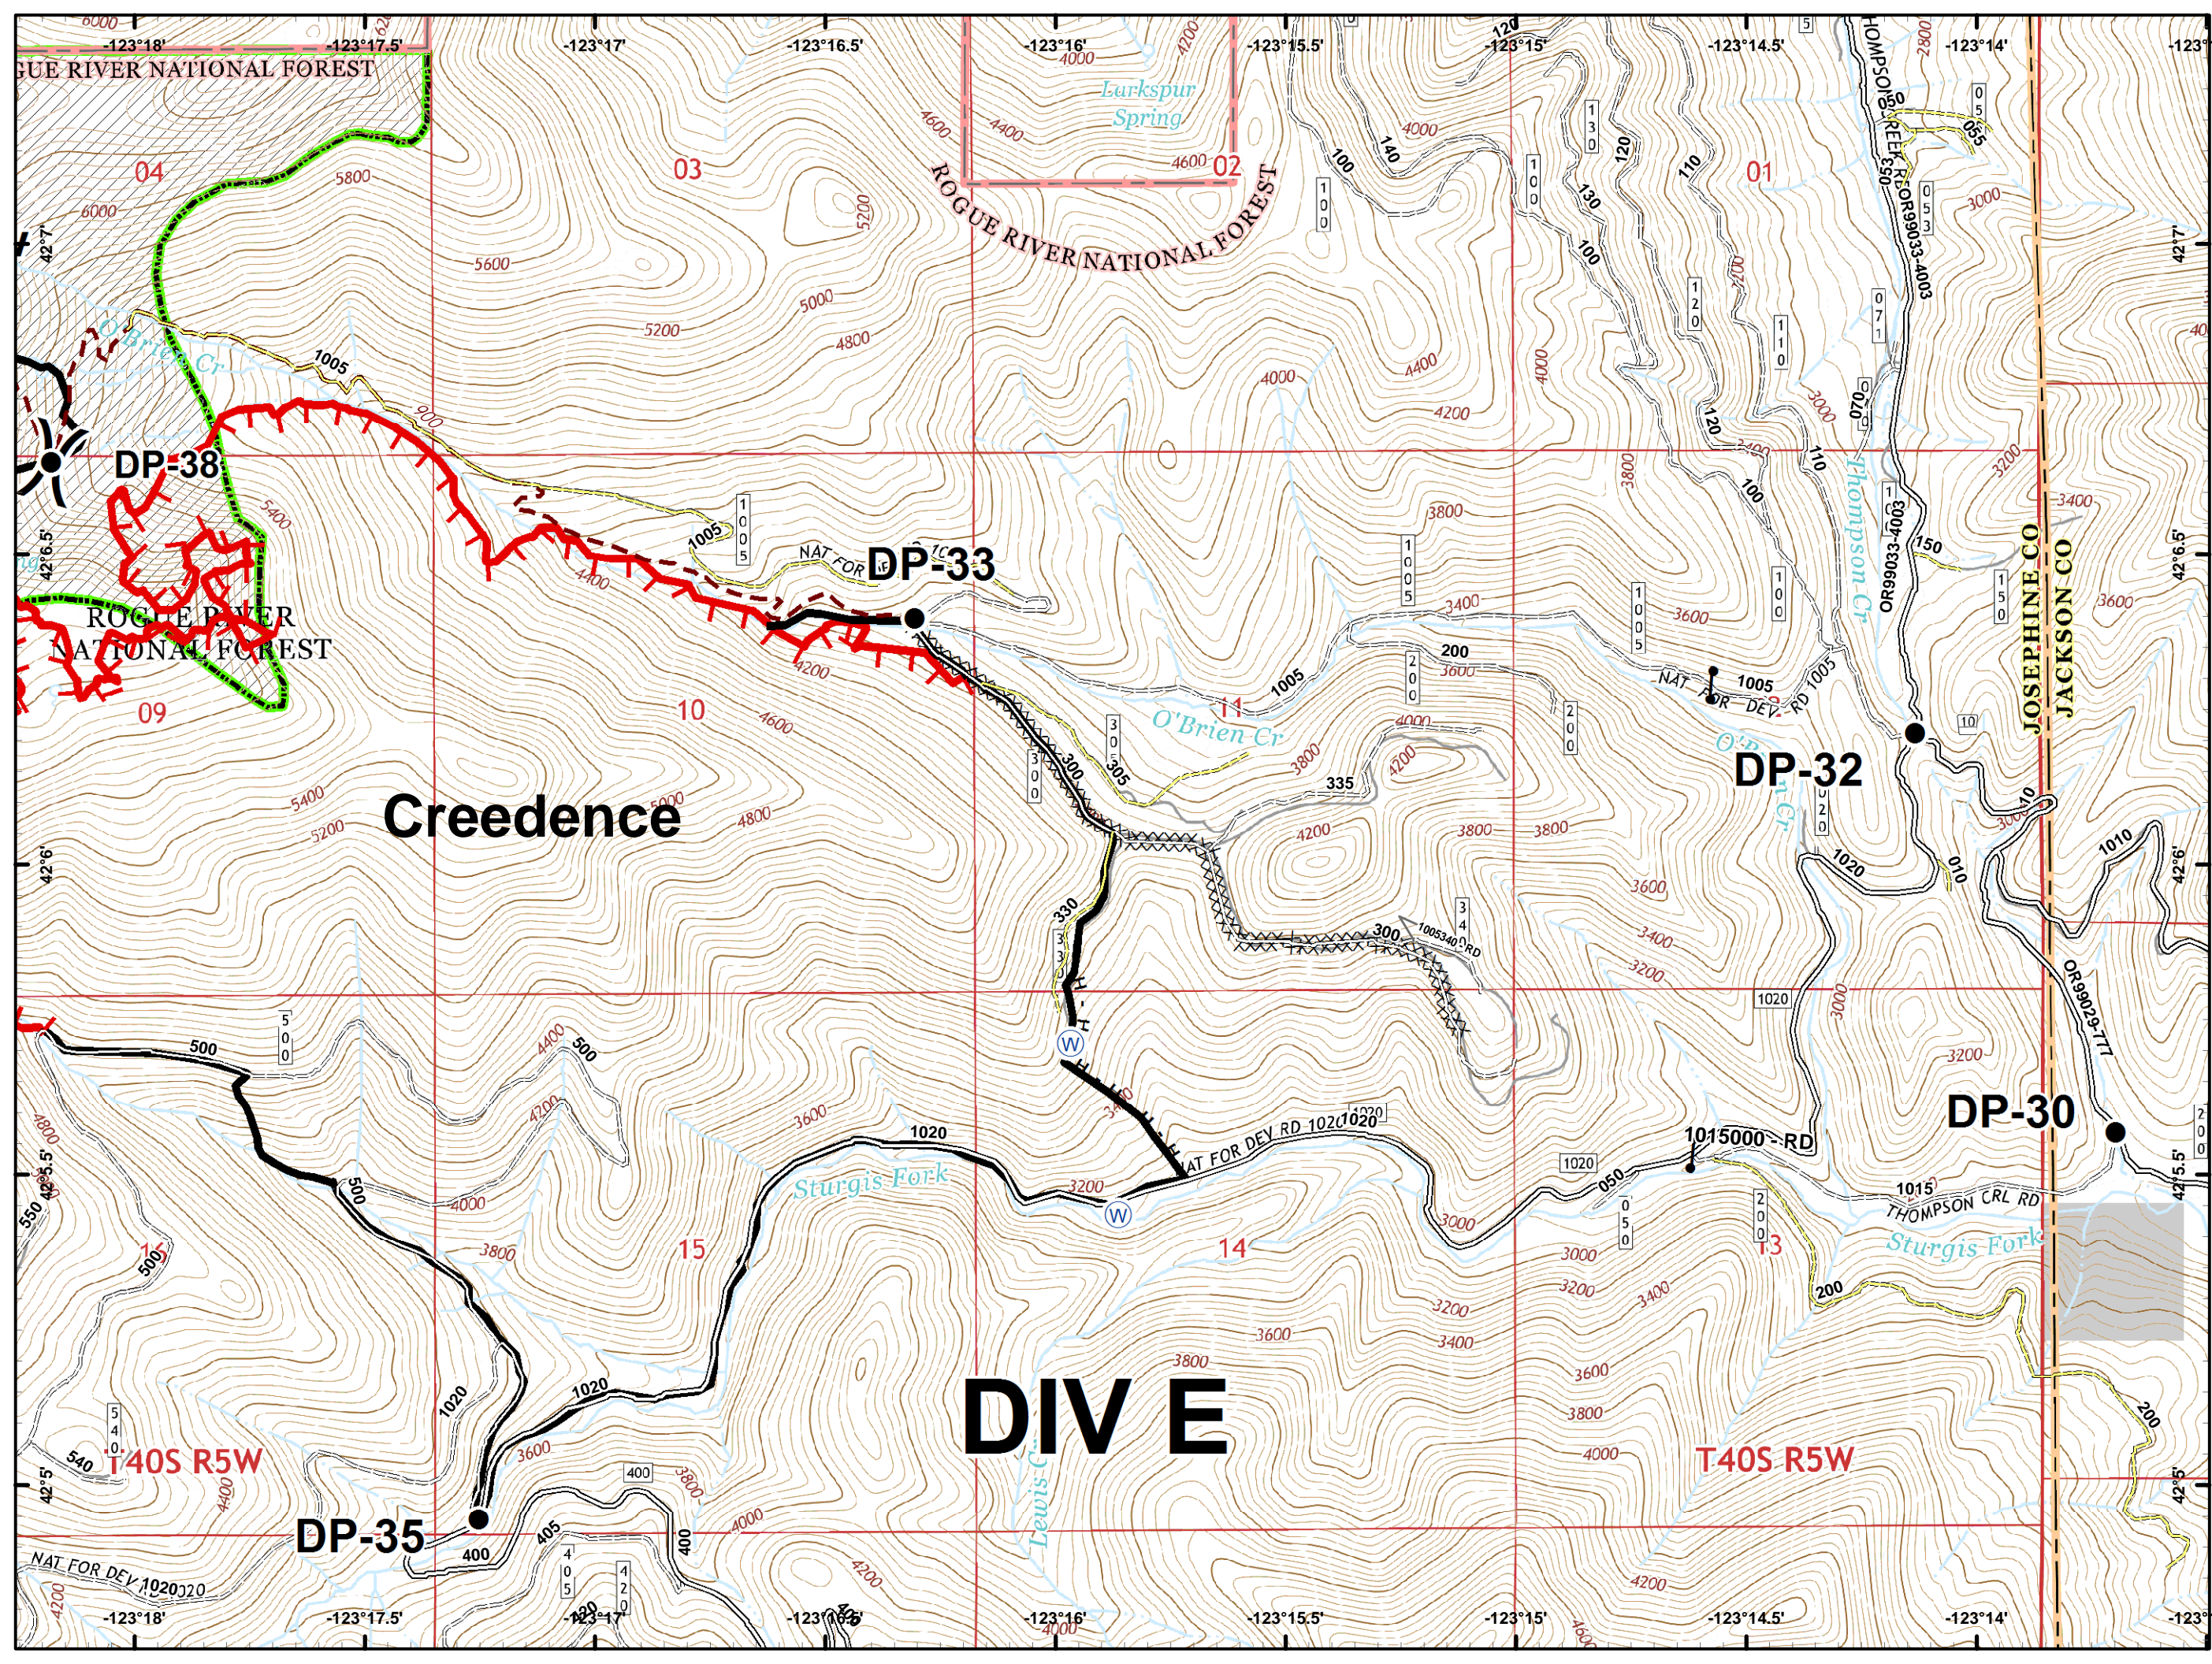

Miller Complex OR-RSF-000647

9/9/2017

-  Dip Site
-  Drop Point
-  Fire Location
-  Gate
-  Helispot
-  Landmark
-  Lookout
-  Repeater
-  Sling Site
-  Water Source
-  Water Tank
-  Division Break
-  Branch Break
-  Uncontrolled Fire Edge
-  Completed Line
-  Completed Dozer Line
-  Completed Hand Line
-  Road as Completed Line
-  Administrative Forest Boundary
-  NHD Water Boundaries
-  Rivers
-  Botanical Areas
-  Wilderness
-  Private

DP

-  Dip Site
-  Drop Point
-  Division Break
-  Uncontrolled Fire Edge
-  Completed Line
-  Completed Hand Line

- Drop Point
- Gate
- Ⓜ Water Source
-) (Division Break
- 🔴 Uncontrolled Fire Edge
- ⤵ Completed Line
- ⚡ Completed Dozer Line
- Completed Hand Line
- Private and State

-  Dip Site
-  Fire Location
-  Division Break
-  Uncontrolled Fire Edge
-  Wilderness

- Drop Point
- Uncontrolled Fire Edge
- Completed Line
- Completed Dozer Line
- Completed Hand Line
- Wilderness

- Drop Point
- Landmark
- Ⓜ Water Source
-) (Division Break
- 🔴 Uncontrolled Fire Edge
- ⤵ Completed Line
- ⊗ Completed Dozer Line
- ⋈ Completed Hand Line
- ⋈ Road as Completed Line

- Drop Point
- Landmark
-) (Division Break
- 🔴 Uncontrolled Fire Edge
- ⊗ Completed Dozer Line
- - - Completed Hand Line
- Private and State

- Drop Point
- ▣ Completed Dozer Line
- Private and State

-  Dip Site
-  Drop Point
-  Fire Location
-  Repeater
-  Uncontrolled Fire Edge
-  Wilderness