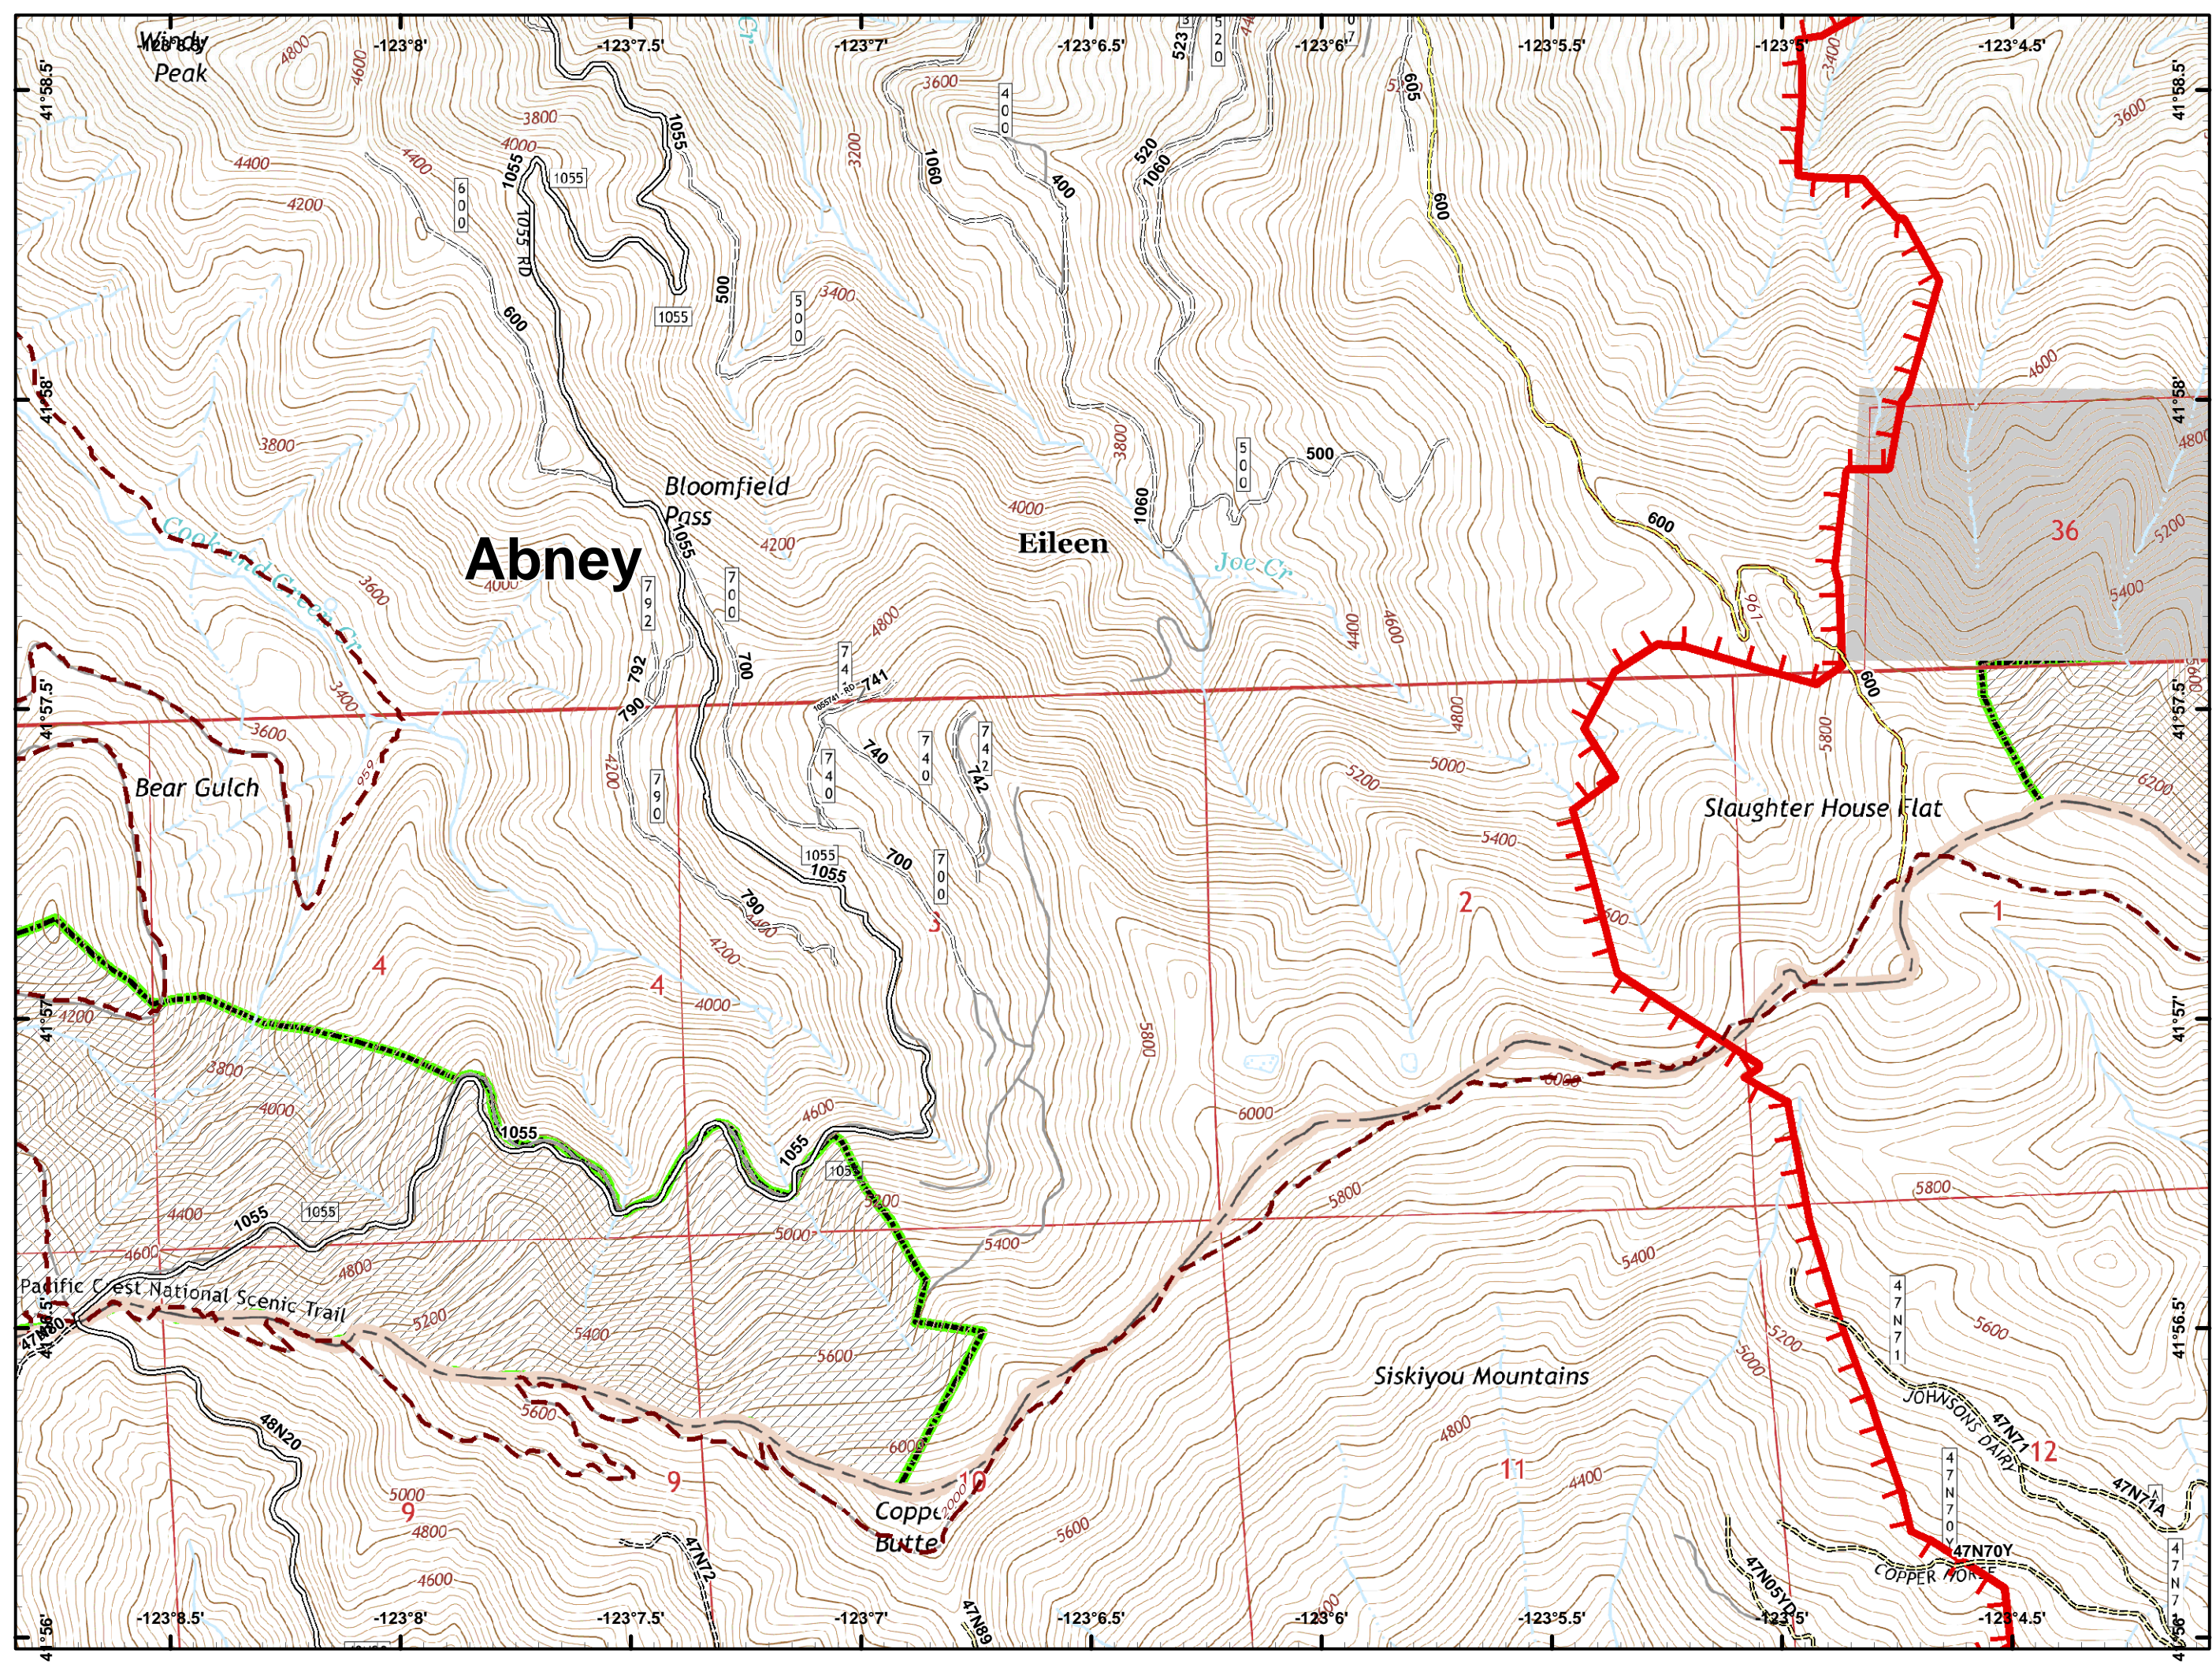

Miller Complex OR-RSF-000647

9/9/2017

-  Dip Site
-  Drop Point
-  Fire Location
-  Gate
-  Helispot
-  Landmark
-  Lookout
-  Repeater
-  Sling Site
-  Water Source
-  Water Tank
-  Division Break
-  Branch Break
-  Uncontrolled Fire Edge
-  Completed Line
-  Completed Dozer Line
-  Completed Hand Line
-  Road as Completed Line
-  Administrative Forest Boundary
-  NHD Water Boundaries
-  Rivers
-  Botanical Areas
-  Wilderness
-  Private

-  Dip Site
-  Fire Location
-  Division Break
-  Uncontrolled Fire Edge
-  Wilderness

- Drop Point
- Uncontrolled Fire Edge
- Completed Line
- Completed Dozer Line
- Completed Hand Line
- Wilderness

- Drop Point
- Landmark
- Ⓜ Water Source
-) (Division Break
- 🔴 Uncontrolled Fire Edge
- ⤵ Completed Line
- ⊗ Completed Dozer Line
- ⋈ Completed Hand Line
- ⋈ Road as Completed Line

- Drop Point
- Landmark
-) (Division Break
- 🔴 Uncontrolled Fire Edge
- ⊗ Completed Dozer Line
- - - Completed Hand Line
- Private and State

- Drop Point
- ▣ Completed Dozer Line
- Private and State

-  Dip Site
-  Drop Point
-  Fire Location
-  Repeater
-  Uncontrolled Fire Edge
-  Wilderness

 Uncontrolled
Fire Edge

- Drop Point
-]] Branch Break
- Uncontrolled Fire Edge
- Completed Dozer Line
- Completed Hand Line

-  Dip Site
-  Fire Location
-  Wilderness