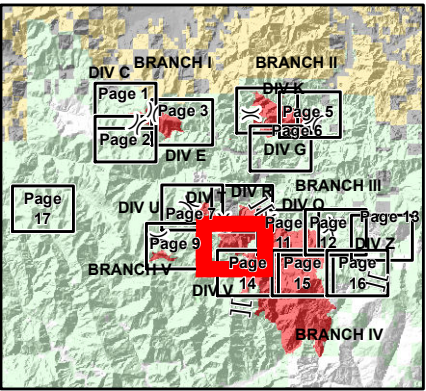

- Drop Point
- Uncontrolled Fire Edge
- Completed Line
- Completed Dozer Line
- H · H · H Completed Hand Line
- Wilderness

Miles 0 0.5
 Feet 0 1,320 2,640