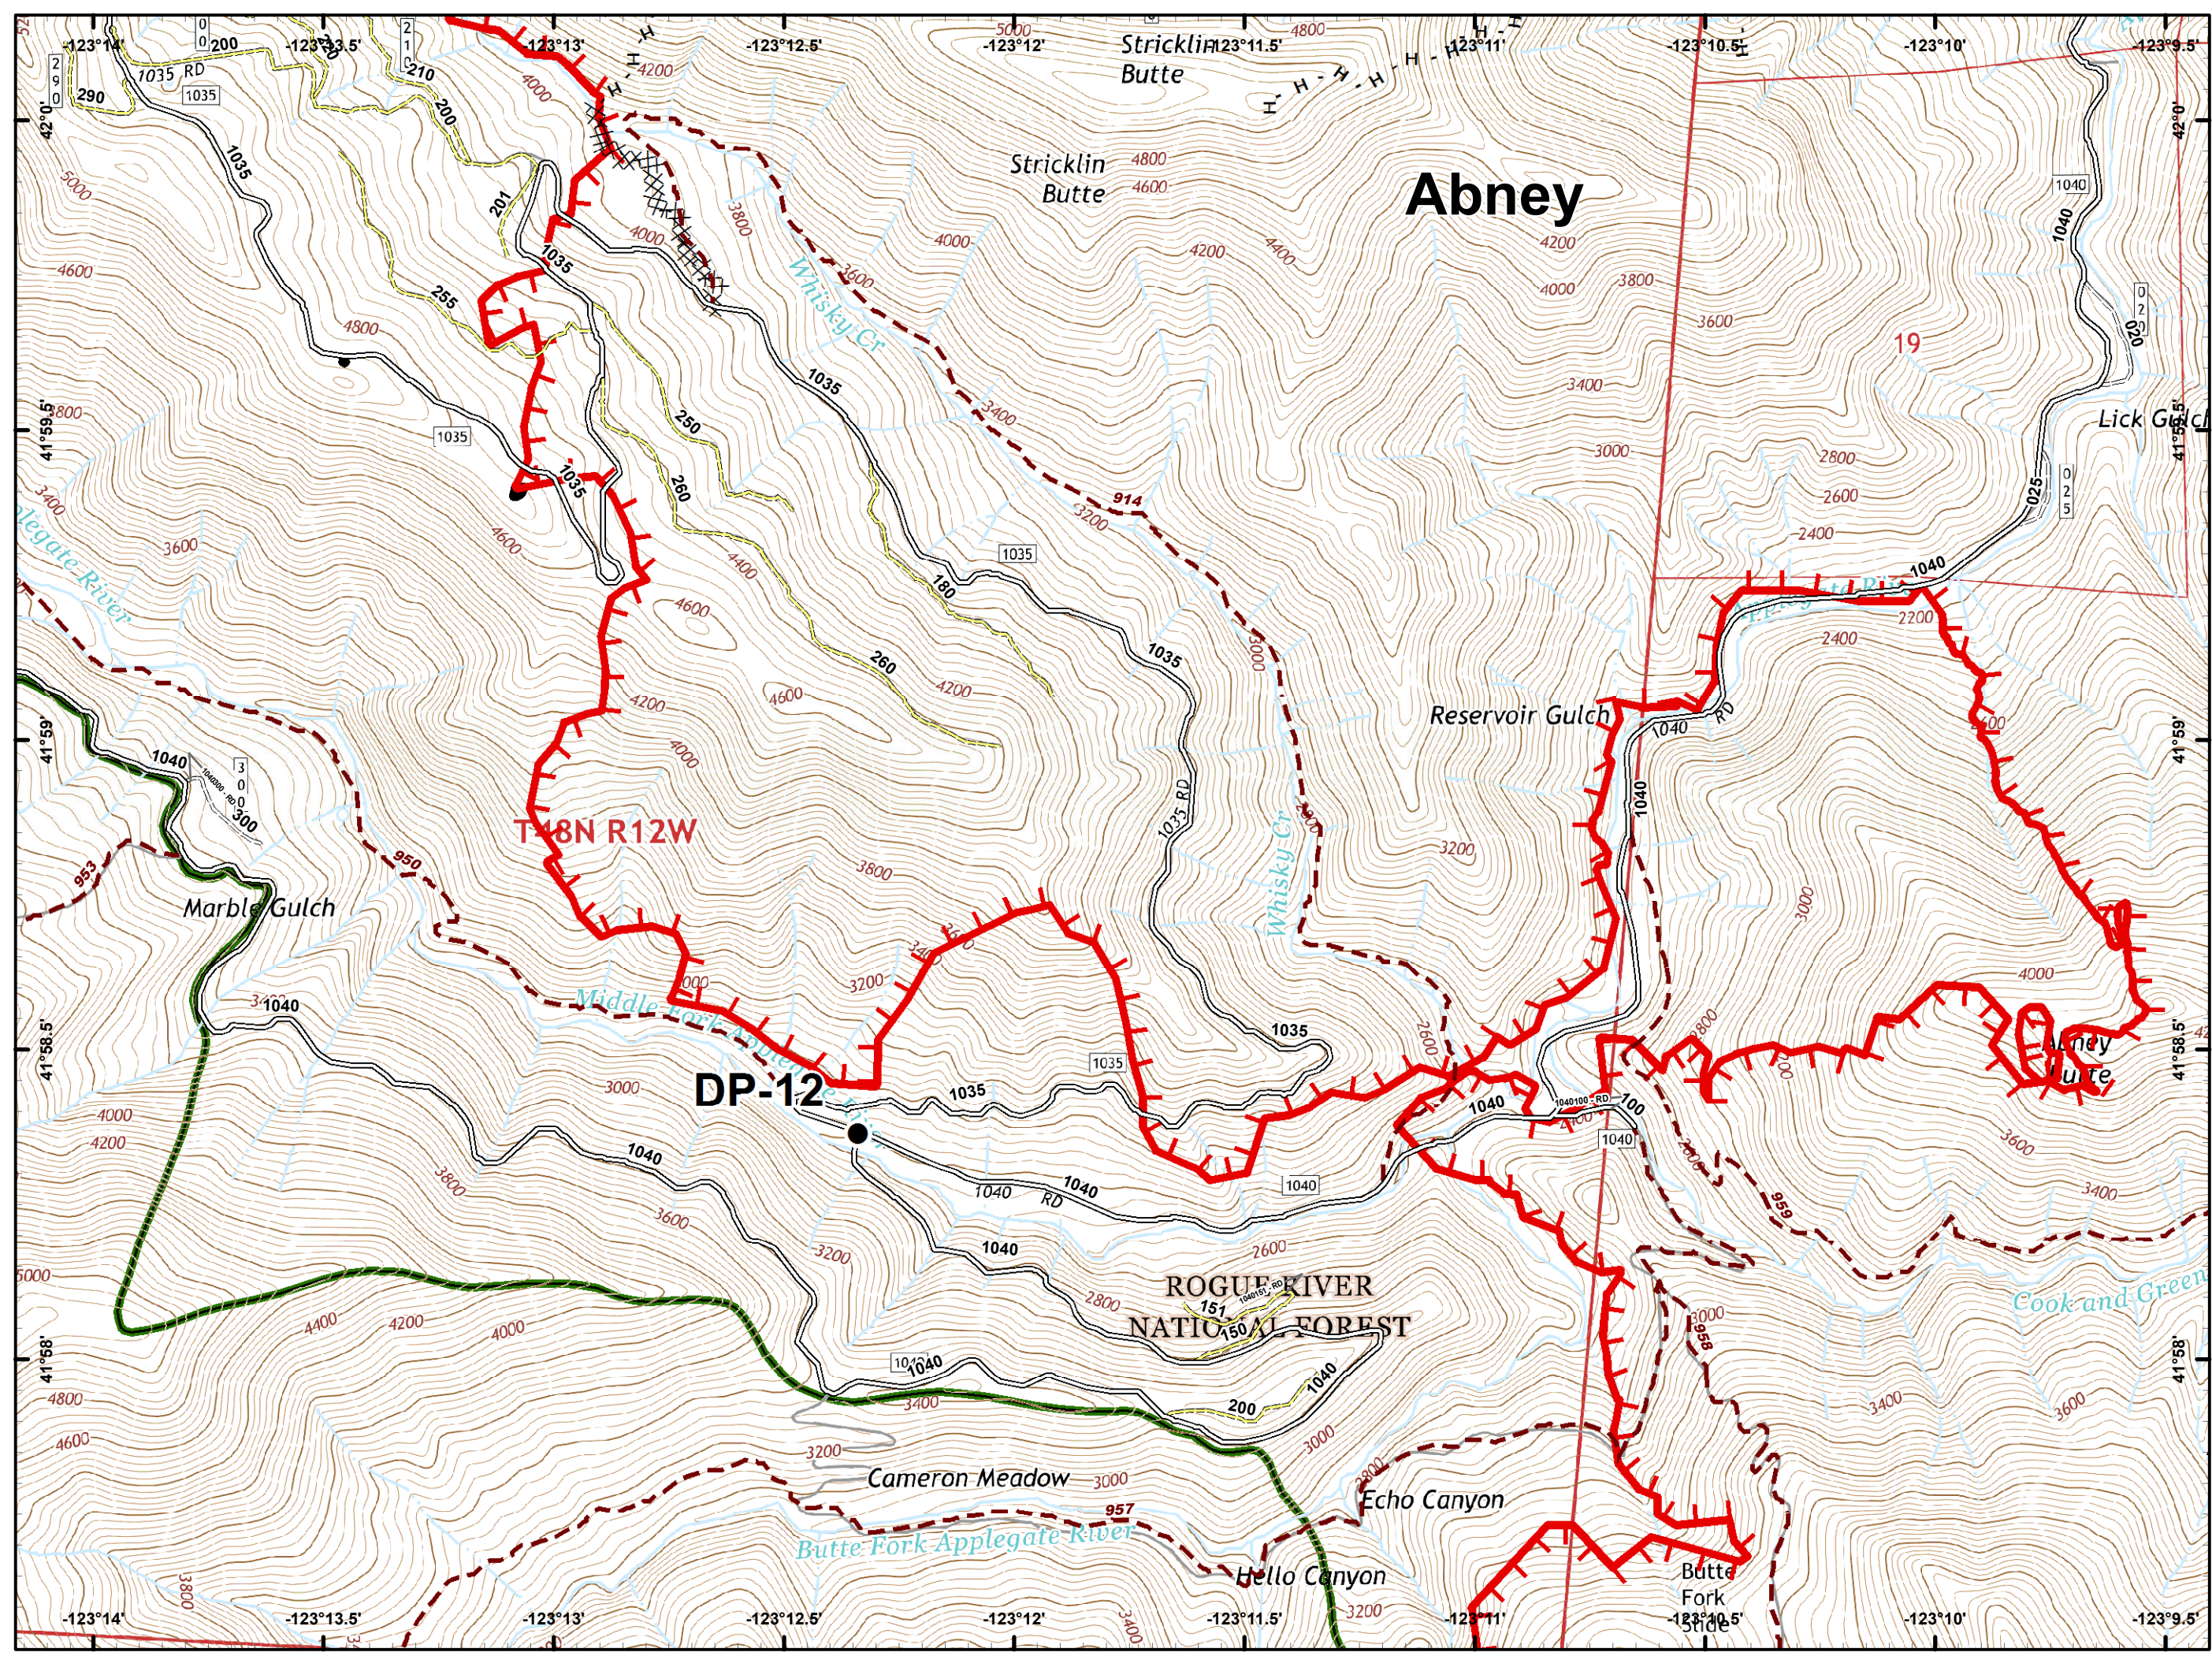

- Drop Point
- Uncontrolled Fire Edge
- Completed Line
- Completed Dozer Line
- H · H · H Completed Hand Line
- Wilderness

Miles 0 0.5
 Feet 0 1,320 2,640