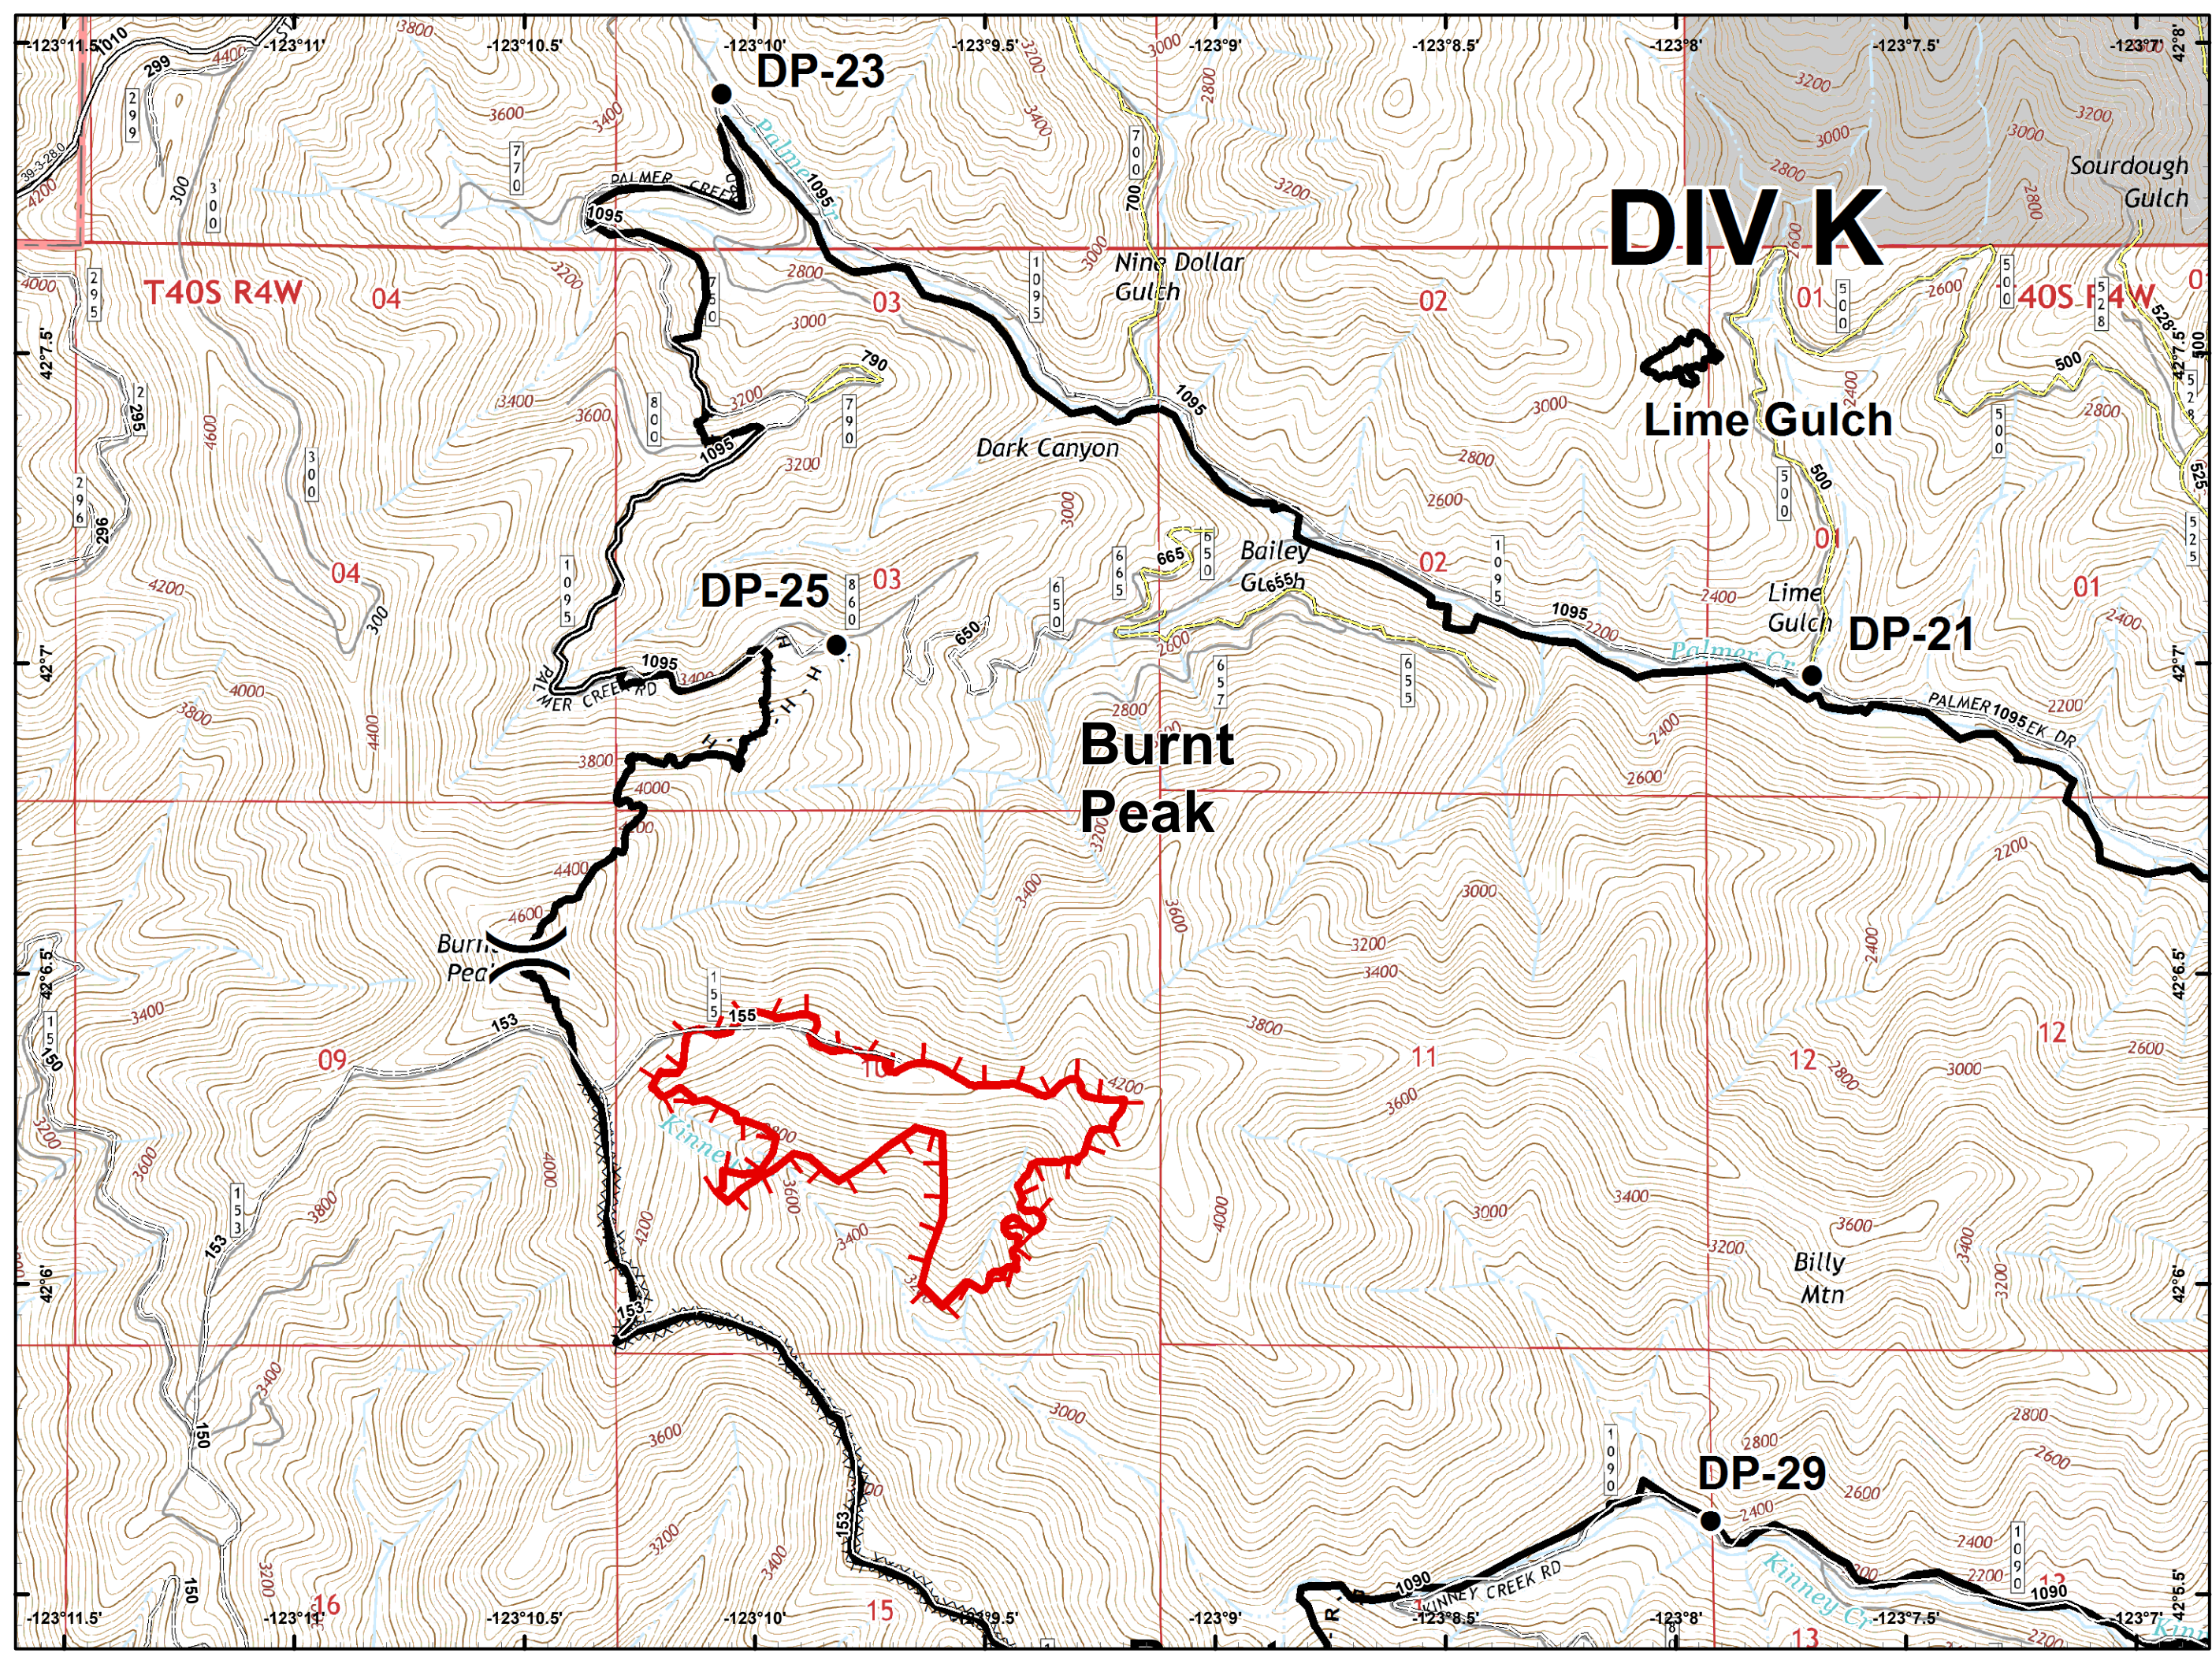

- Drop Point
-) Division Break
- Uncontrolled Fire Edge
- Completed Line
- Completed Dozer Line
- Completed Hand Line
- R-R-R Road as Completed Line
- Private and State

DIV K

Lime Gulch

Burnt Peak