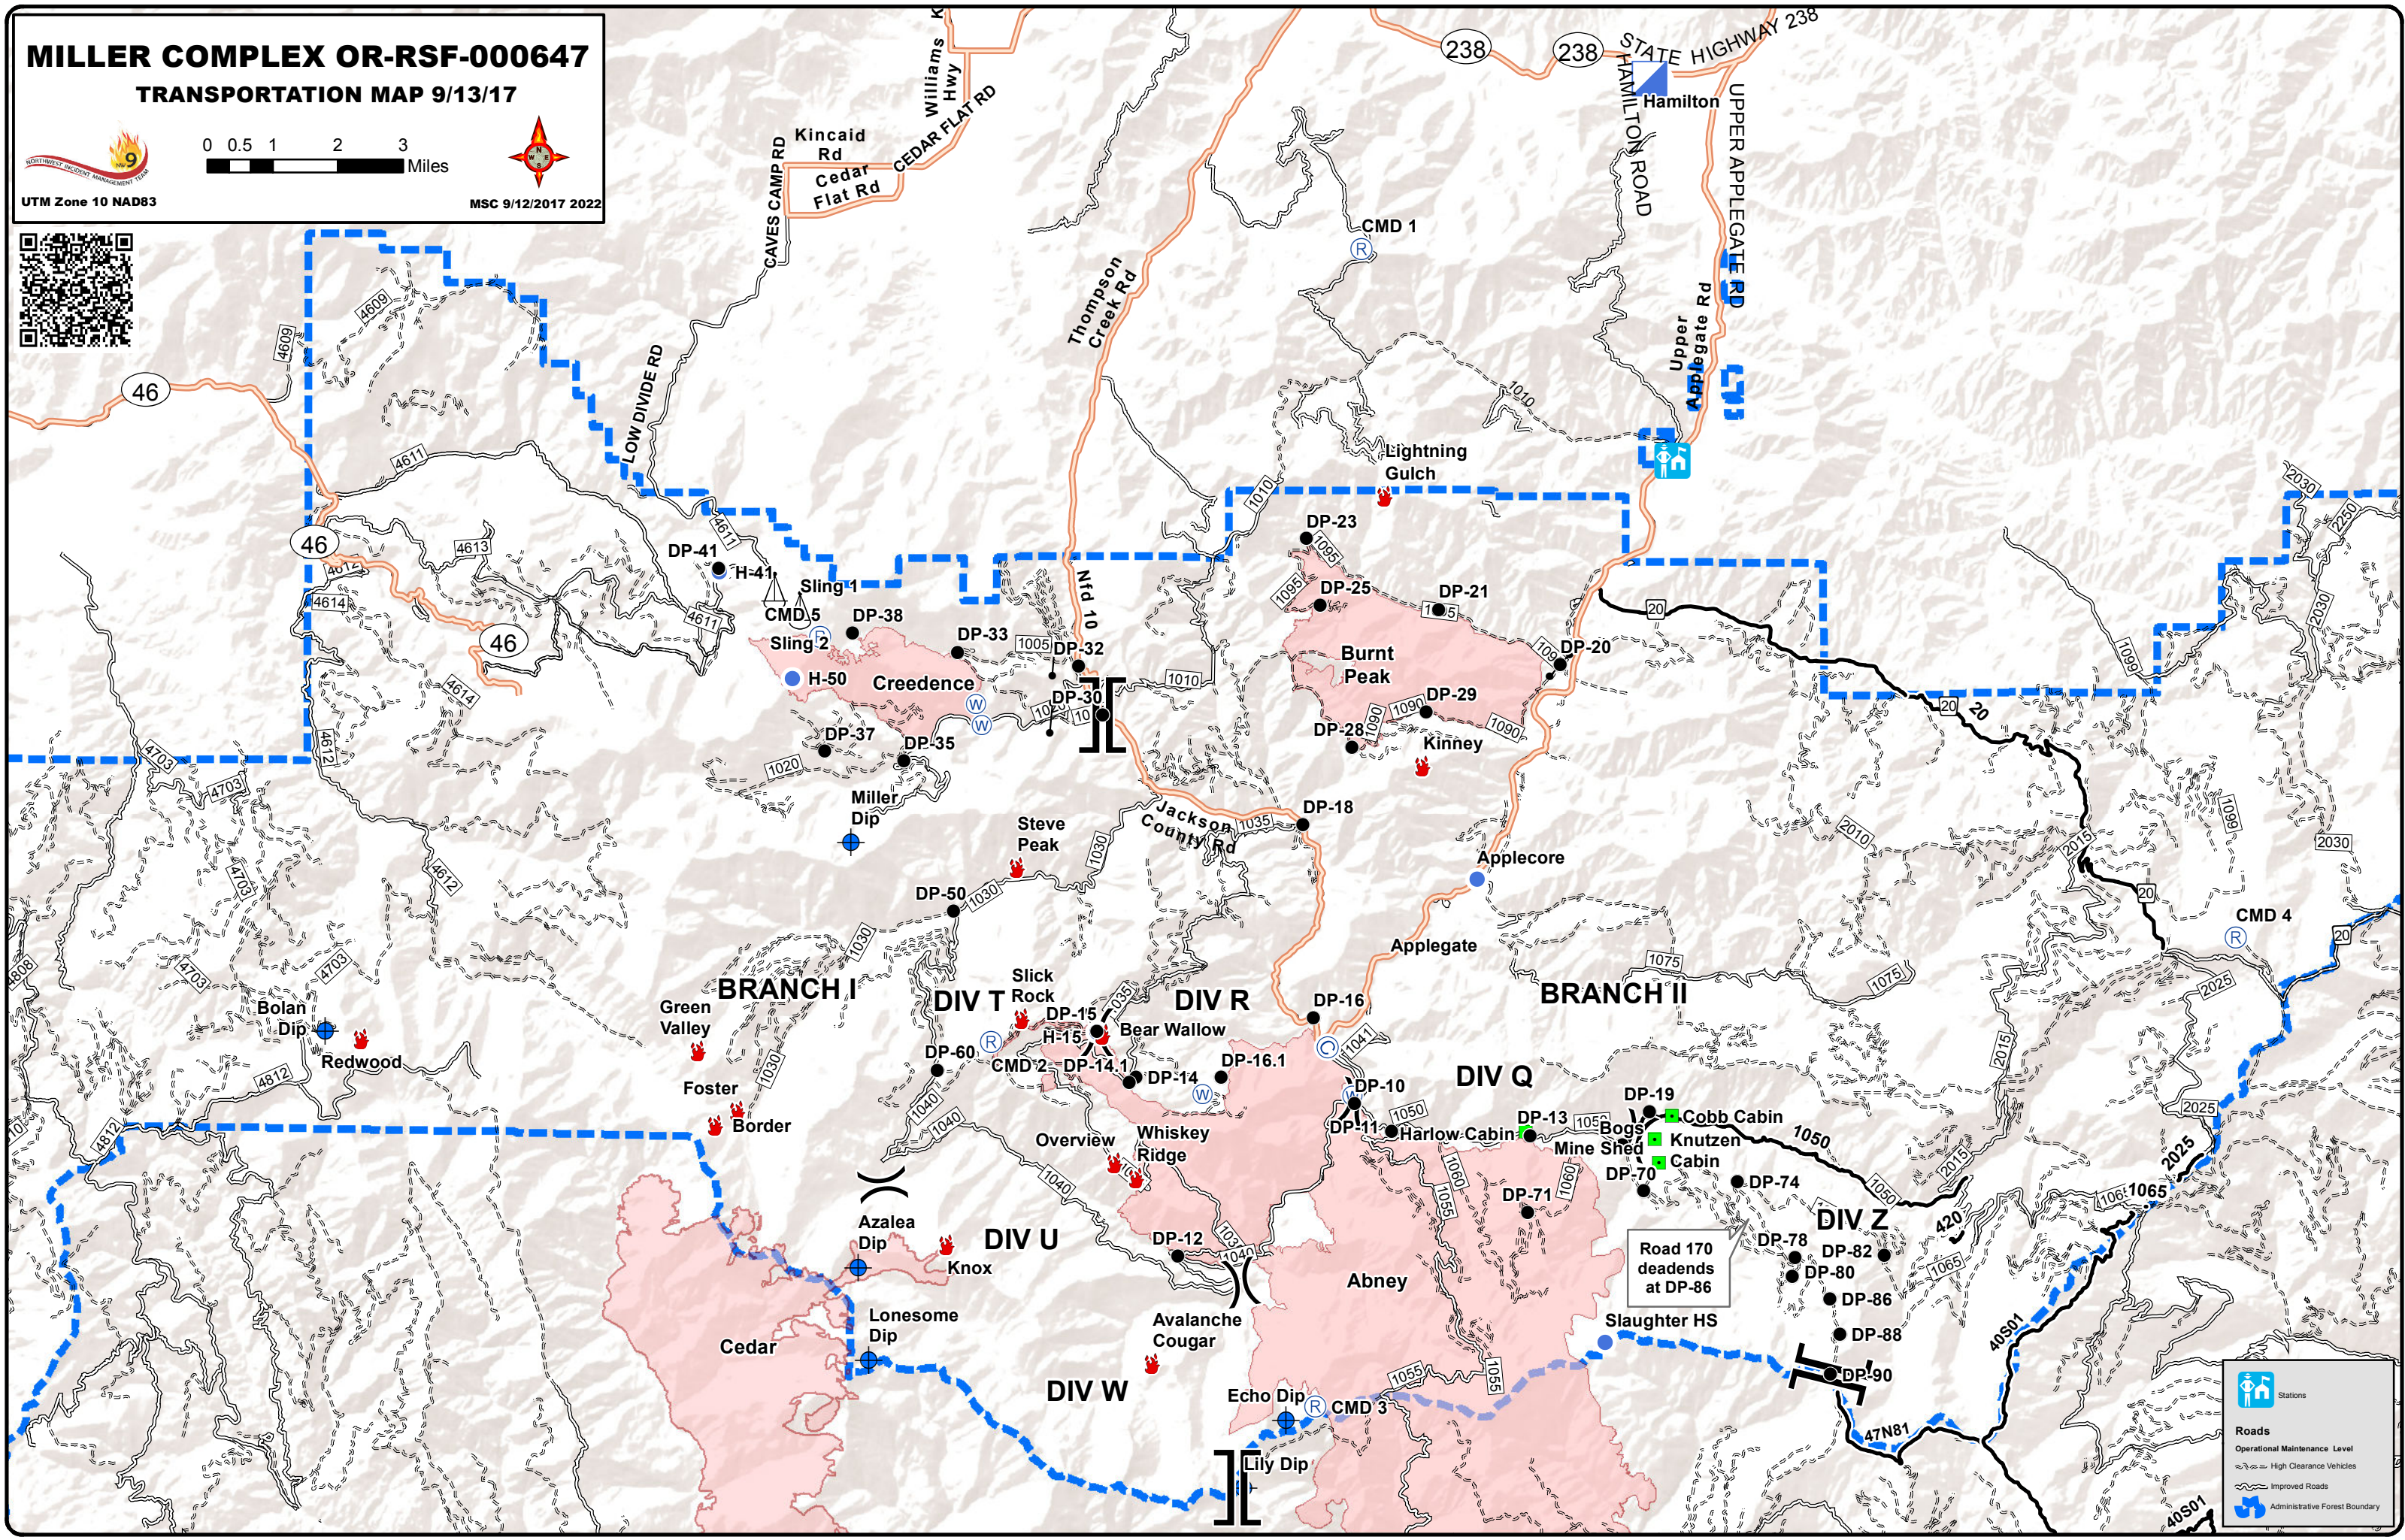

# MILLER COMPLEX OR-RSF-000647 TRANSPORTATION MAP 9/13/17

MSC 9/12/2017 2022

**Stations**

**Roads**

Operational Maintenance Level

- High Clearance Vehicles
- Improved Roads

Administrative Forest Boundary