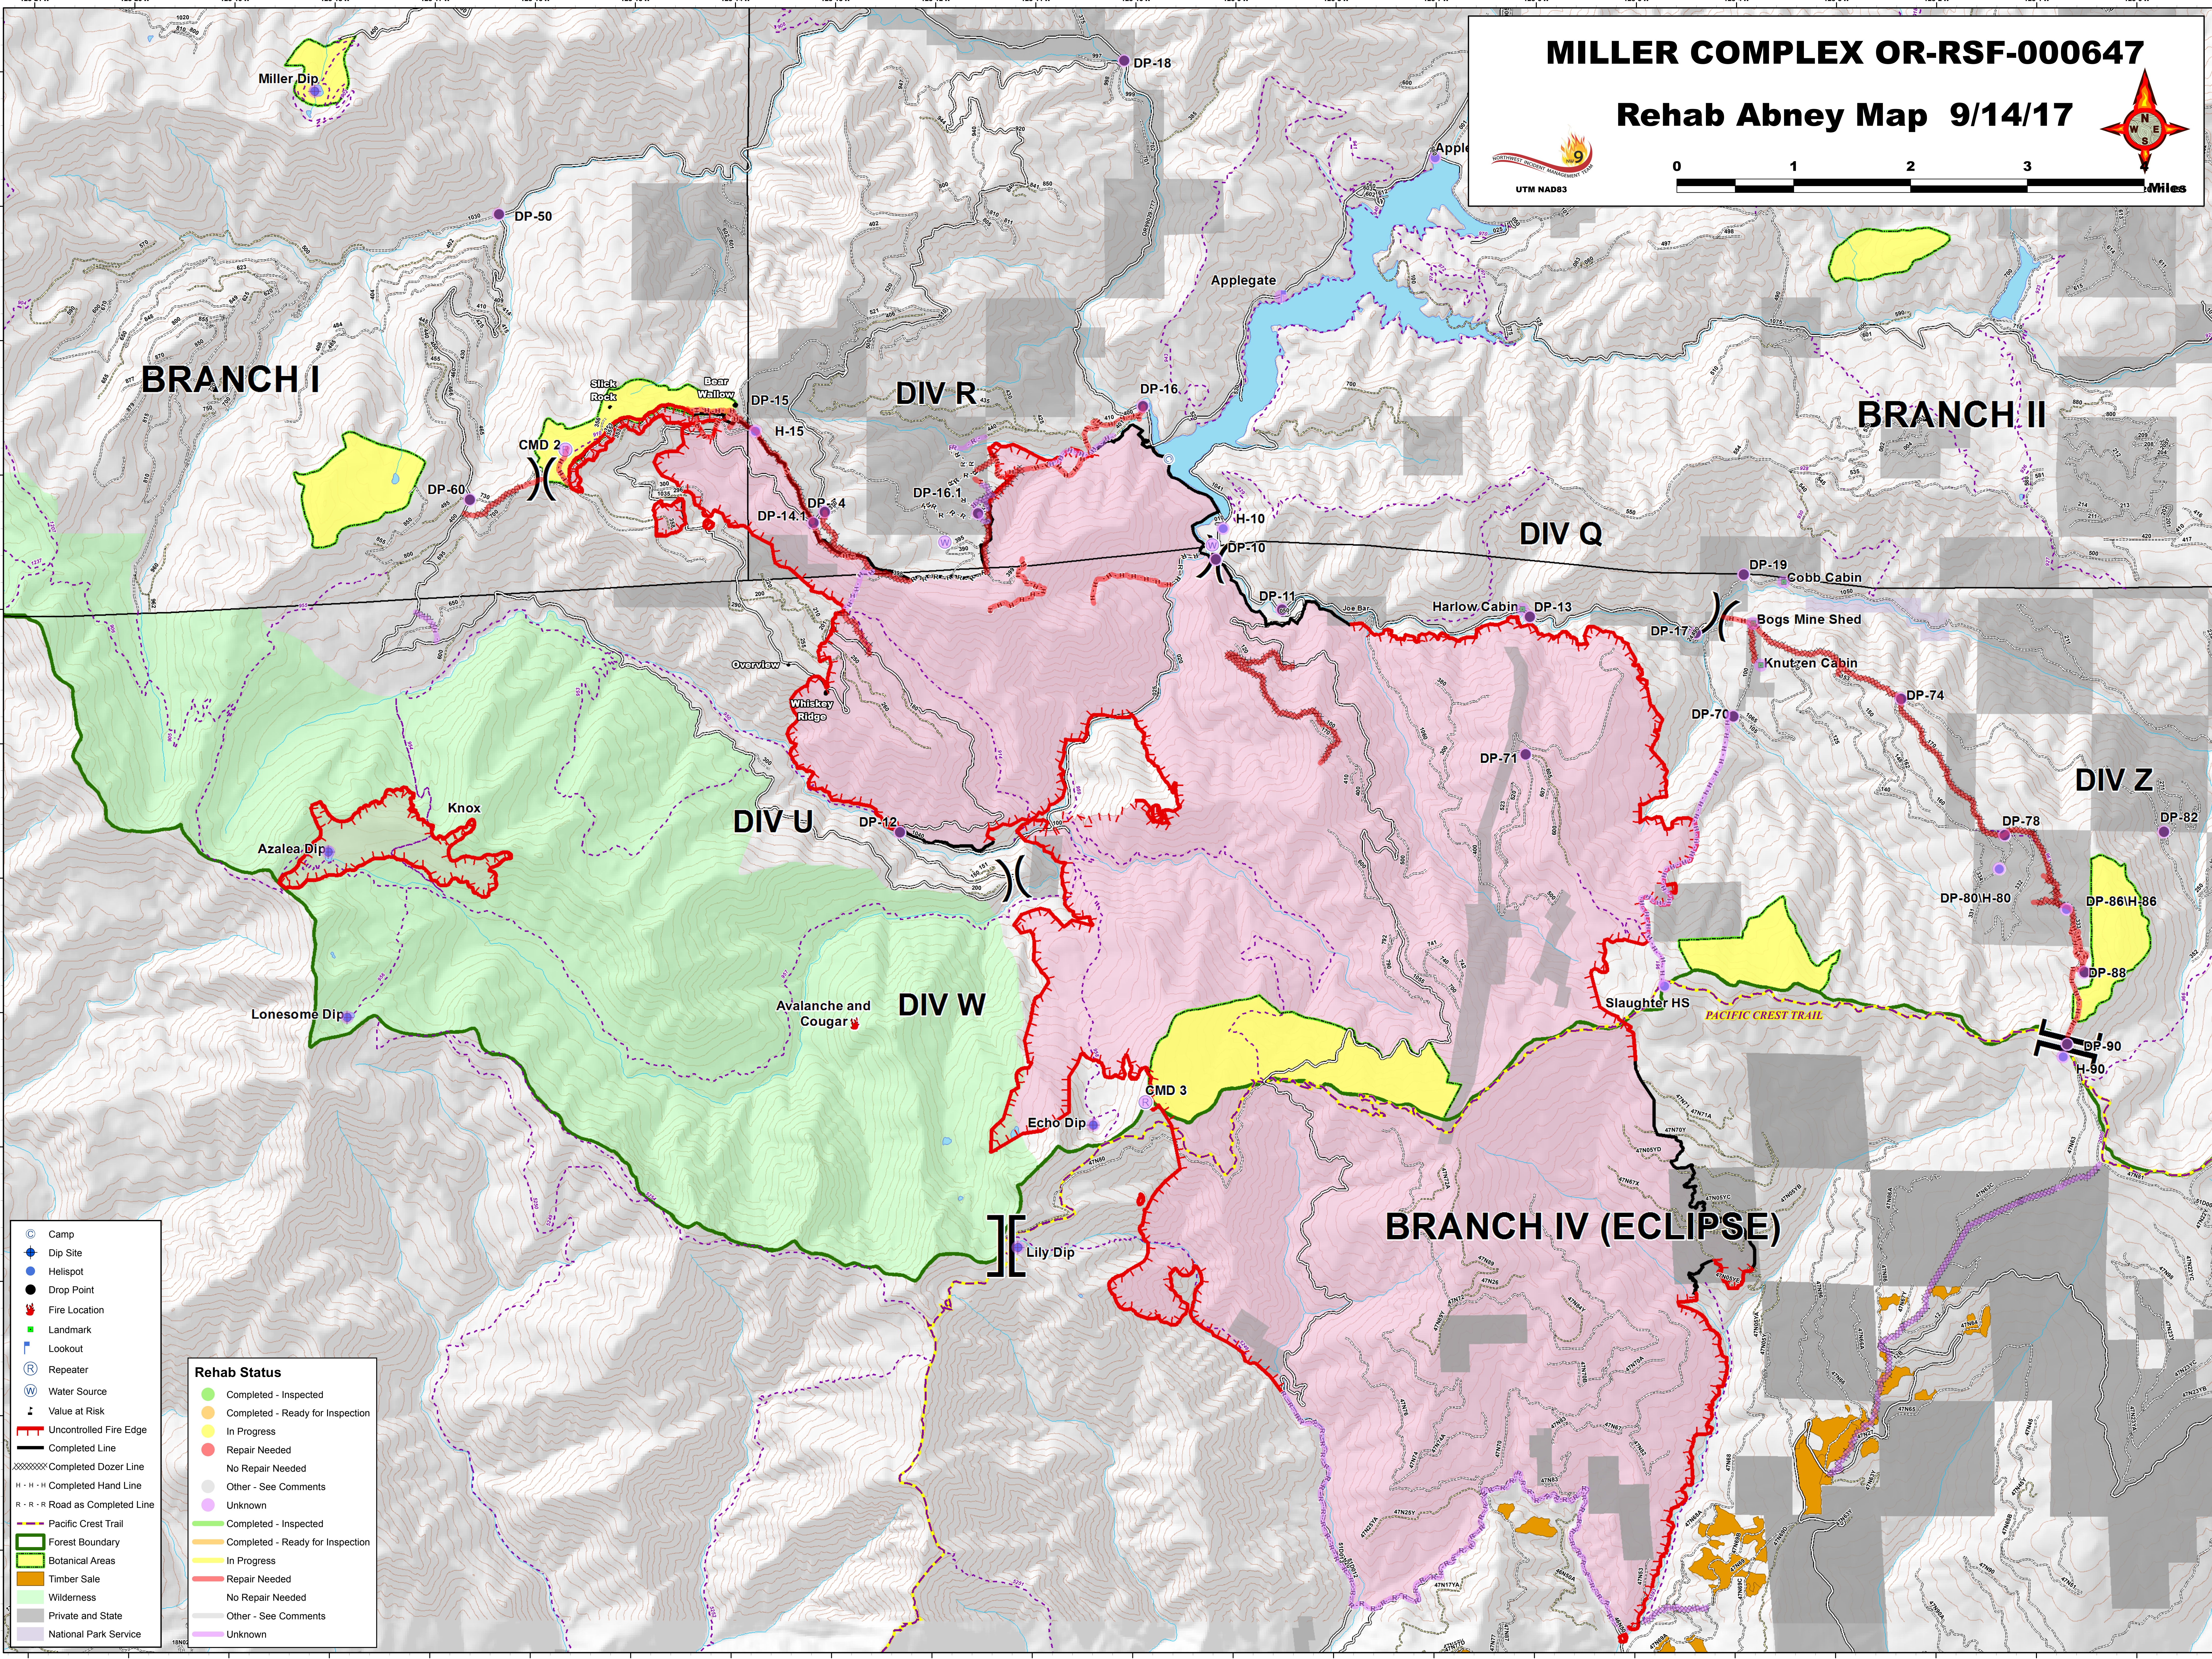

MILLER COMPLEX OR-RSF-000647

Rehab Abney Map 9/14/17

- Camp
- Dip Site
- Helispot
- Drop Point
- Fire Location
- Landmark
- Lookout
- Repeater
- Water Source
- Value at Risk
- Uncontrolled Fire Edge
- Completed Line
- Completed Dozer Line
- Completed Hand Line
- Road as Completed Line
- Pacific Crest Trail
- Forest Boundary
- Botanical Areas
- Timber Sale
- Wilderness
- Private and State
- National Park Service

Rehab Status	
●	Completed - Inspected
●	Completed - Ready for Inspection
●	In Progress
●	Repair Needed
●	No Repair Needed
●	Other - See Comments
●	Unknown
●	Completed - Inspected
●	Completed - Ready for Inspection
●	In Progress
●	Repair Needed
●	No Repair Needed
●	Other - See Comments
●	Unknown