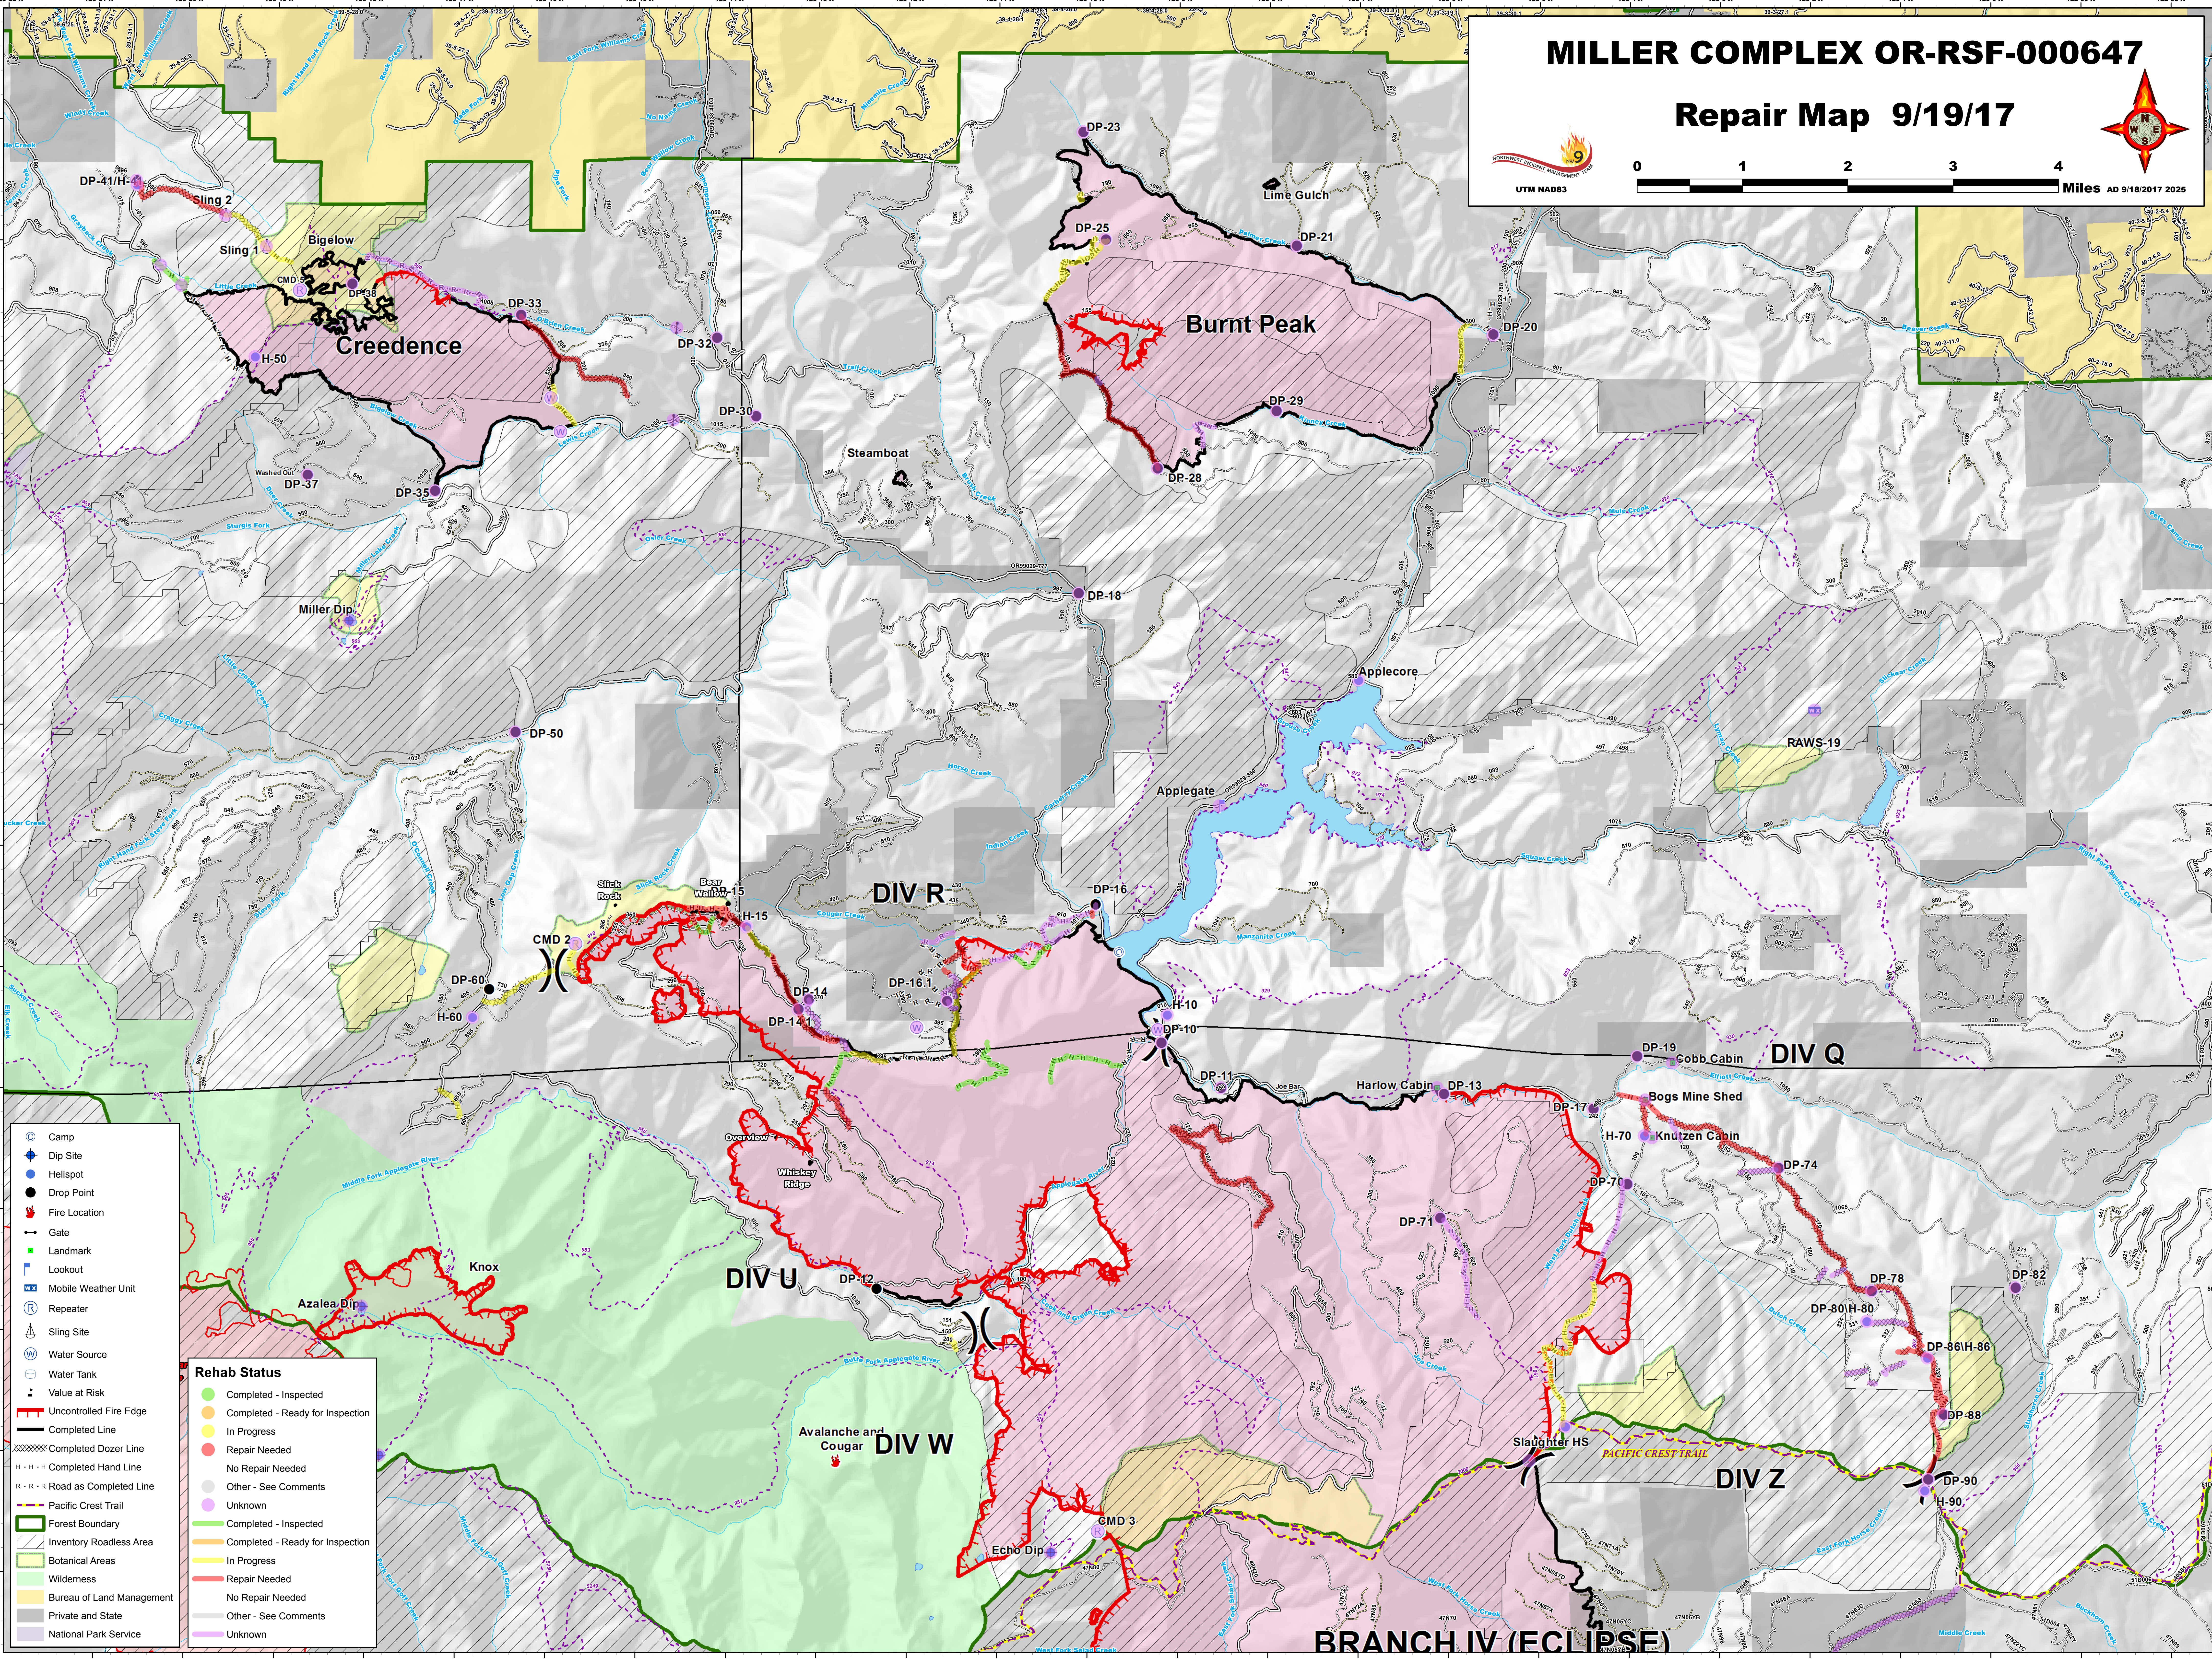

MILLER COMPLEX OR-RSF-000647

Repair Map 9/19/17

- Camp
- Dip Site
- Helispot
- Drop Point
- Fire Location
- Gate
- Landmark
- Lookout
- Mobile Weather Unit
- Repeater
- Sling Site
- Water Source
- Water Tank
- Value at Risk
- Uncontrolled Fire Edge
- Completed Line
- Completed Dozer Line
- Completed Hand Line
- Road as Completed Line
- Pacific Crest Trail
- Forest Boundary
- Inventory Roadless Area
- Botanical Areas
- Wilderness
- Bureau of Land Management
- Private and State
- National Park Service

Rehab Status	
Green	Completed - Inspected
Yellow	Completed - Ready for Inspection
Orange	In Progress
Red	Repair Needed
White	No Repair Needed
Grey	Other - See Comments
Purple	Unknown
Green	Completed - Inspected
Yellow	Completed - Ready for Inspection
Orange	In Progress
Red	Repair Needed
White	No Repair Needed
Grey	Other - See Comments
Purple	Unknown

BRANCH IV (ECLIPSE)