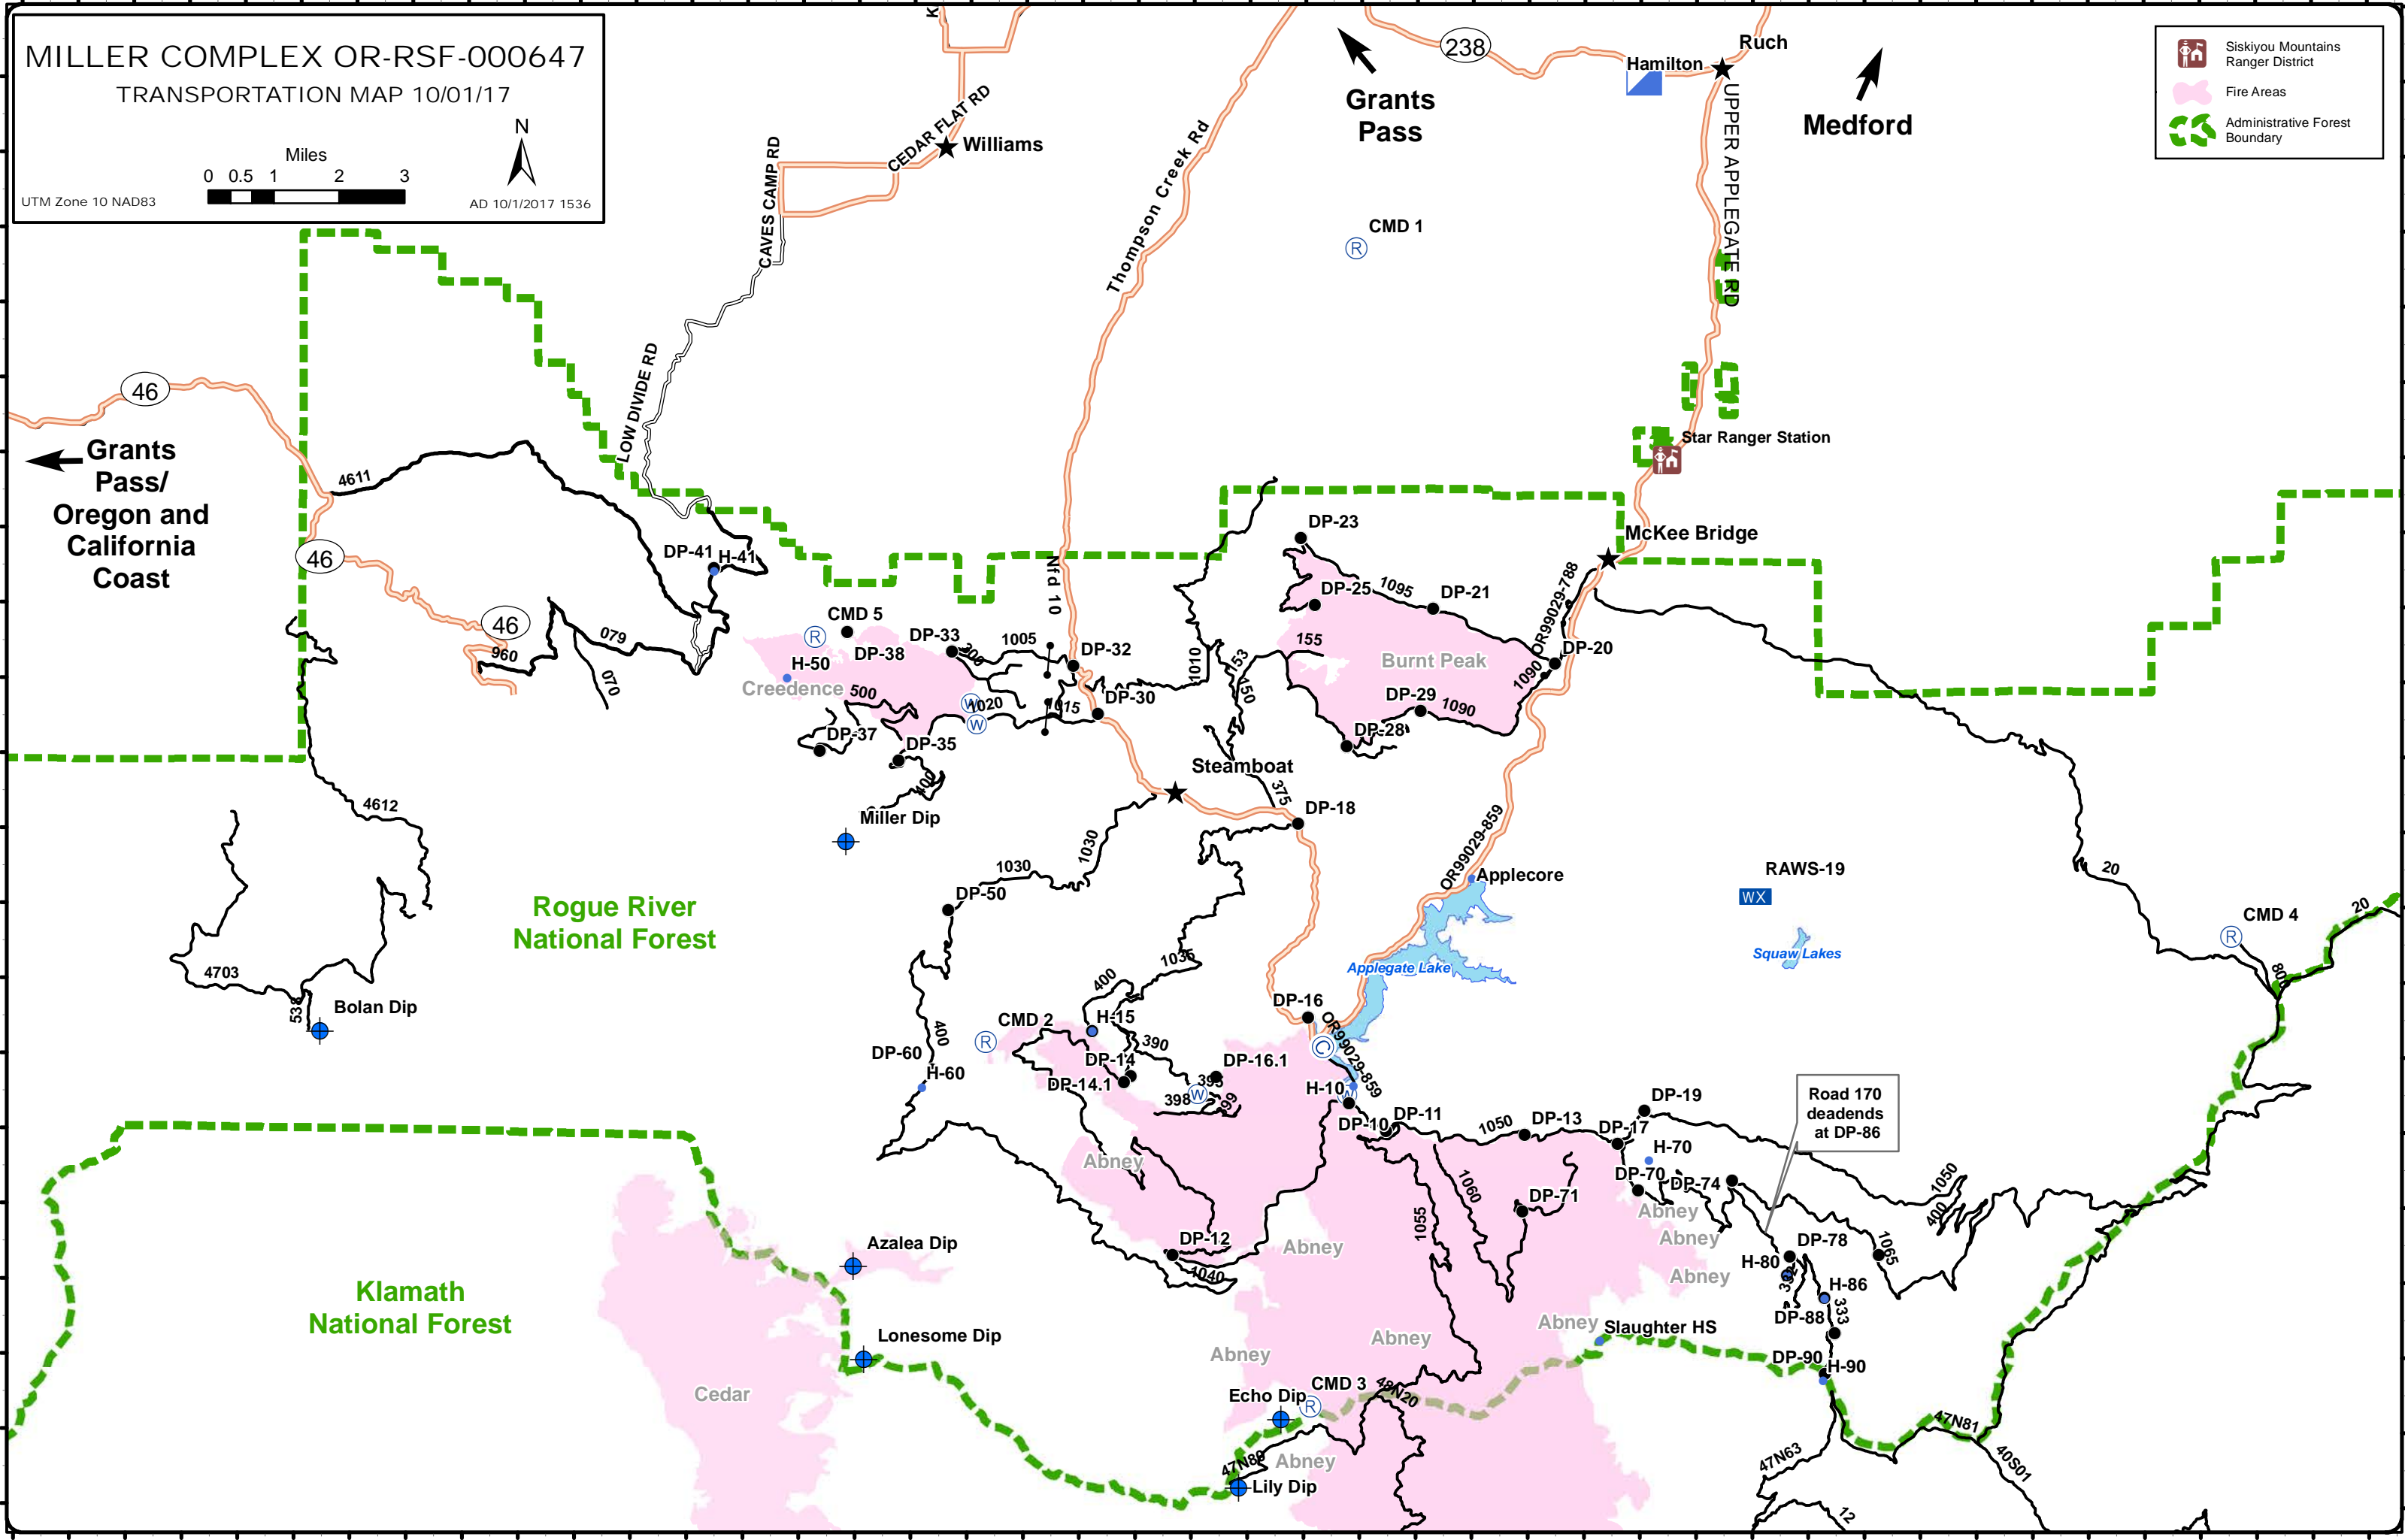

MILLER COMPLEX OR-RSF-000647  
TRANSPORTATION MAP 10/01/17

Siskiyou Mountains  
Ranger District

Fire Areas

Administrative Forest  
Boundary

Road 170  
deadends  
at DP-86