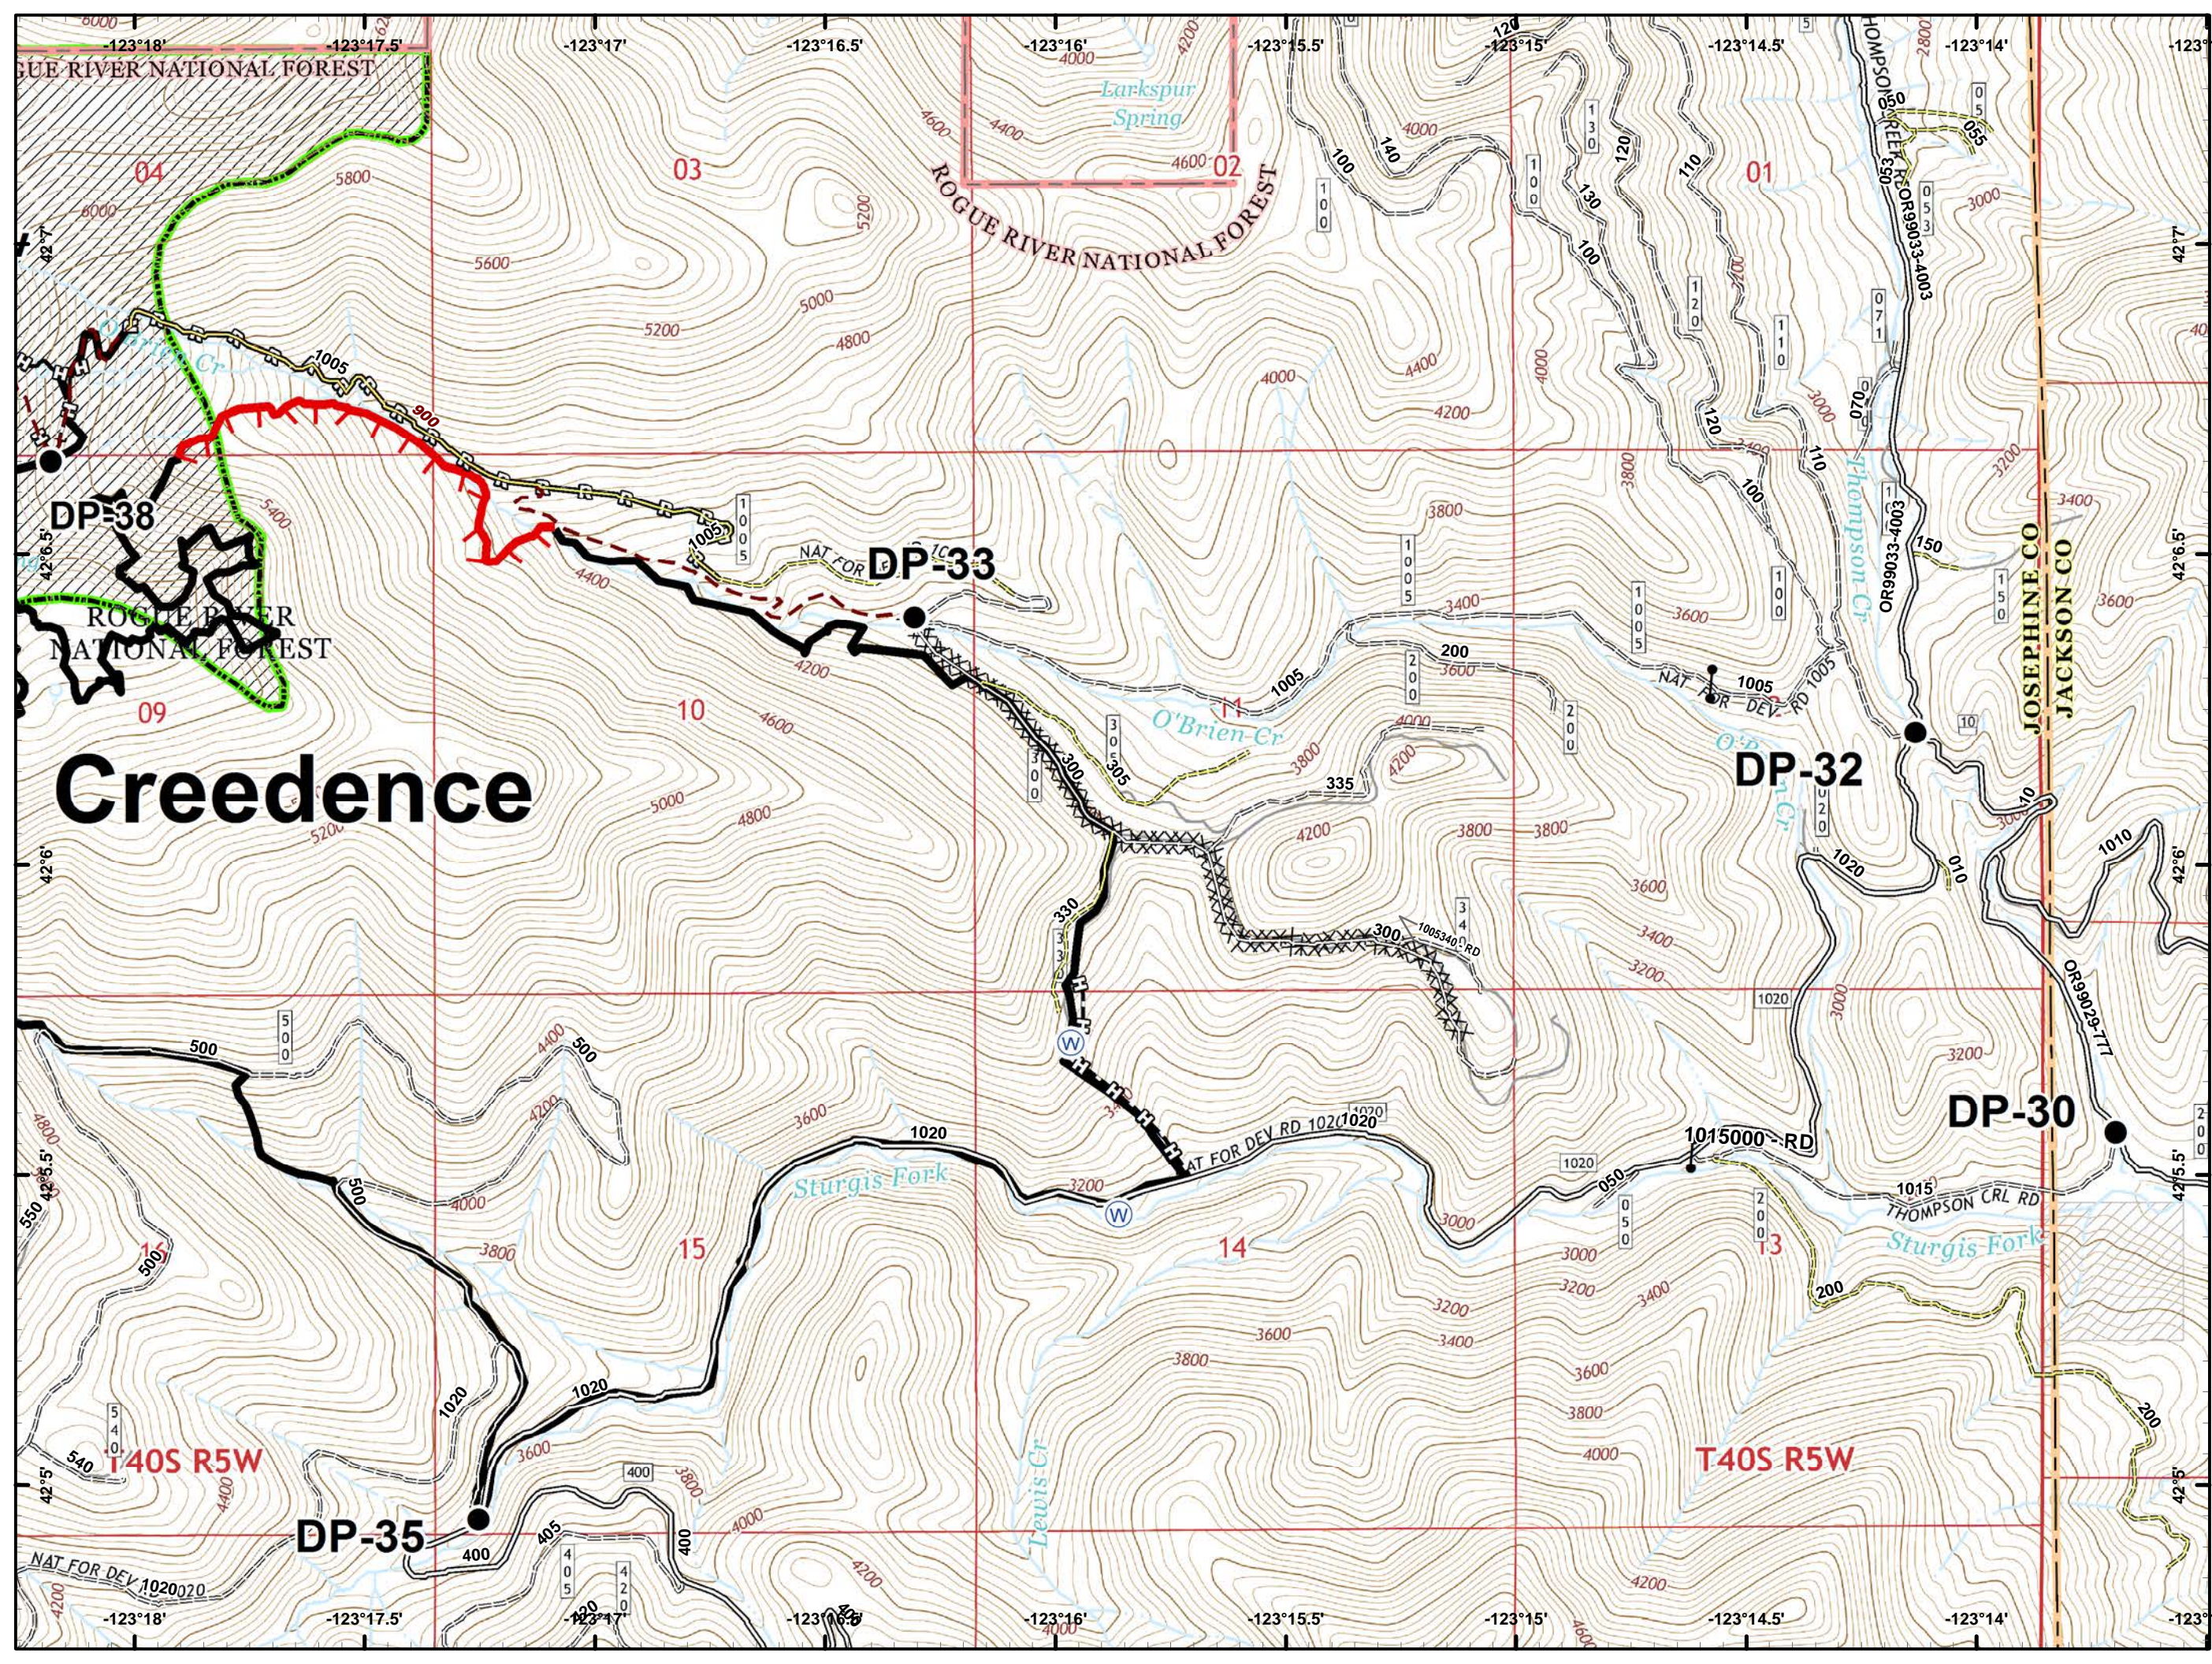

- Drop Point
- Gate
- Ⓜ Water Source
- 🔴 Uncontrolled Fire Edge
- ⚫ Completed Line
- ⓧ Completed Dozer Line
- Ⓜ Completed Hand Line
- 🛣 Road as Completed Line
- ⓧ Private and State

Creedence