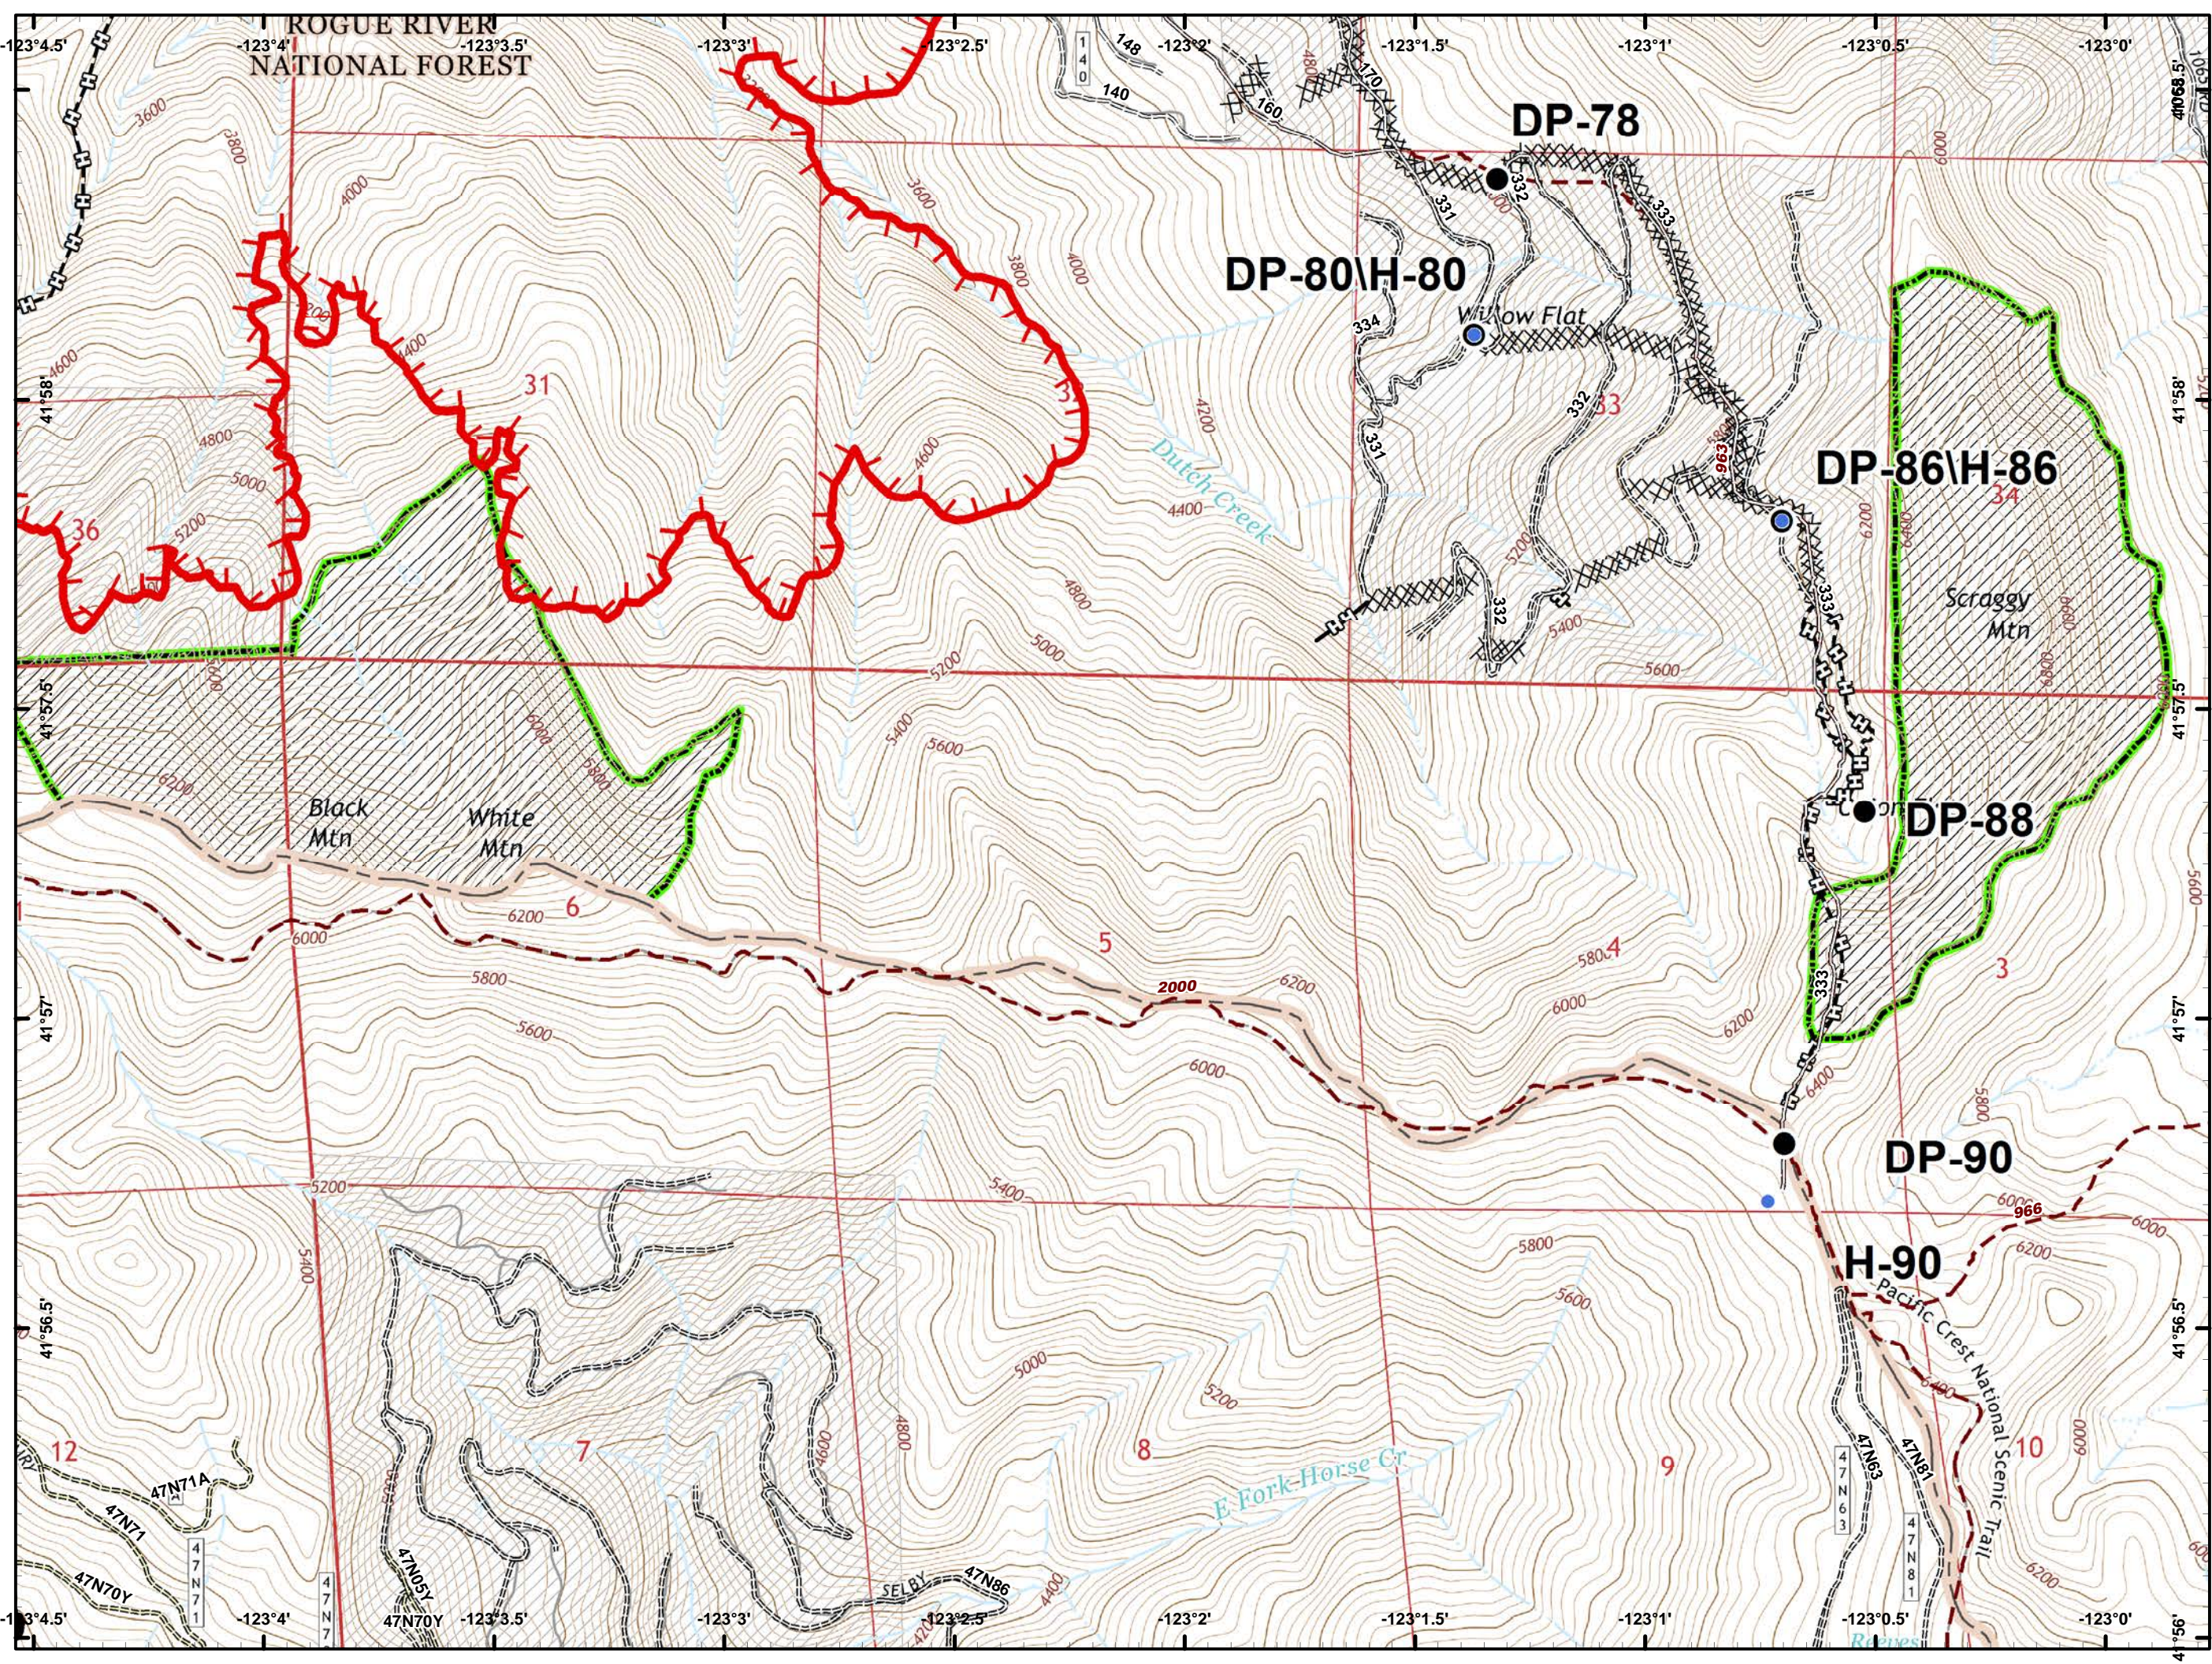

- Drop Point
- Helispot
- Landmark
- Ⓜ Water Source
- ⚠ Value at Risk
-) (Division Break
- 🔴 Uncontrolled Fire Edge
- ⚫ Completed Line
- ⚡ Completed Dozer Line
- ⚡ Completed Hand Line
- 🛣 Road as Completed Line

- Drop Point
- Helispot
- Landmark
- 🔴 Uncontrolled Fire Edge
- ⚡ Completed Line
- ⚡ Completed Dozer Line
- ⚡ Completed Hand Line
- ⚡ Private and State

DIV D

- Drop Point
- Helispot
- Uncontrolled Fire Edge
- Completed Dozer Line
- Private and State

-  Dip Site
-  Drop Point
-  Fire Location
-  Repeater
-  Division Break
-  Uncontrolled Fire Edge
-  Completed Line
-  Completed Hand Line
-  Wilderness

- Helispot
- ⎓ Division Break
- 🔴 Uncontrolled Fire Edge
- ⚫ Completed Line
- ⚫ Completed Hand Line

- Drop Point
- Helispot
- 🔴 Uncontrolled Fire Edge
- ⤿ Completed Line
- ⊠ Completed Dozer Line
- 👤 Completed Hand Line

-  Dip Site
-  Fire Location
-  Wilderness