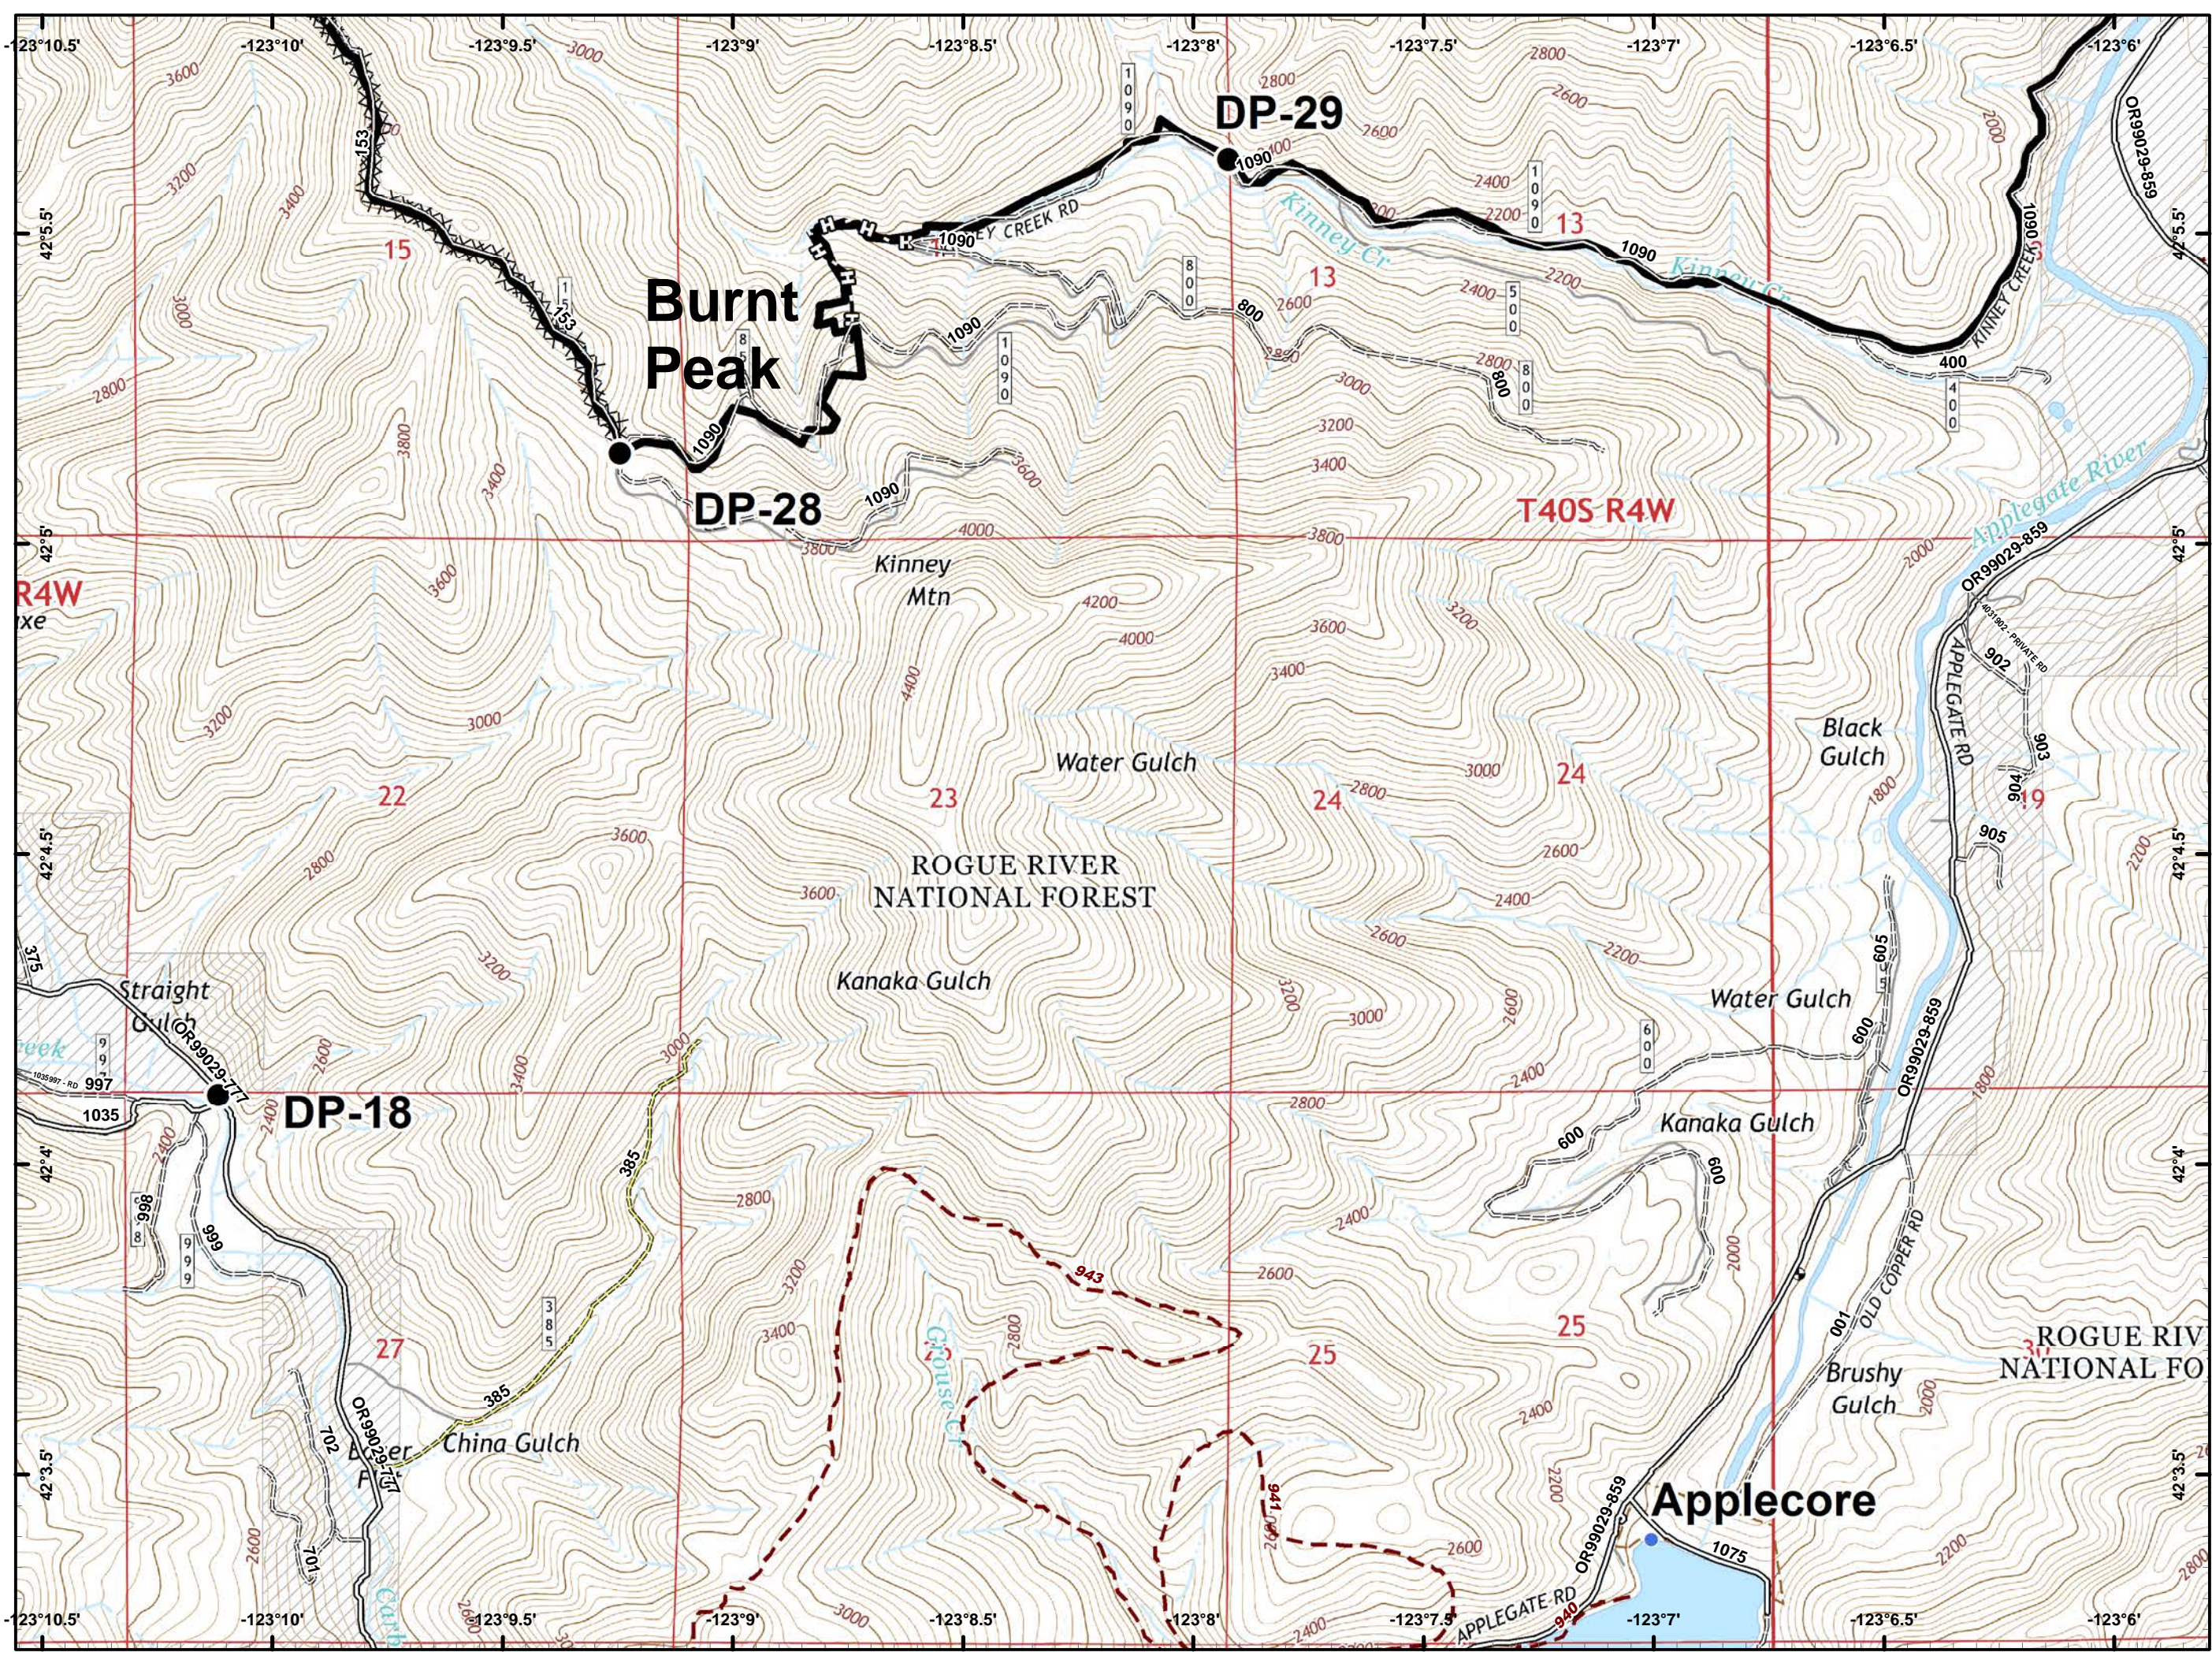

- Drop Point
- Helispot
- ~ Completed Line
- --- Completed Dozer Line
- --- Completed Hand Line
- ▭ Private and State