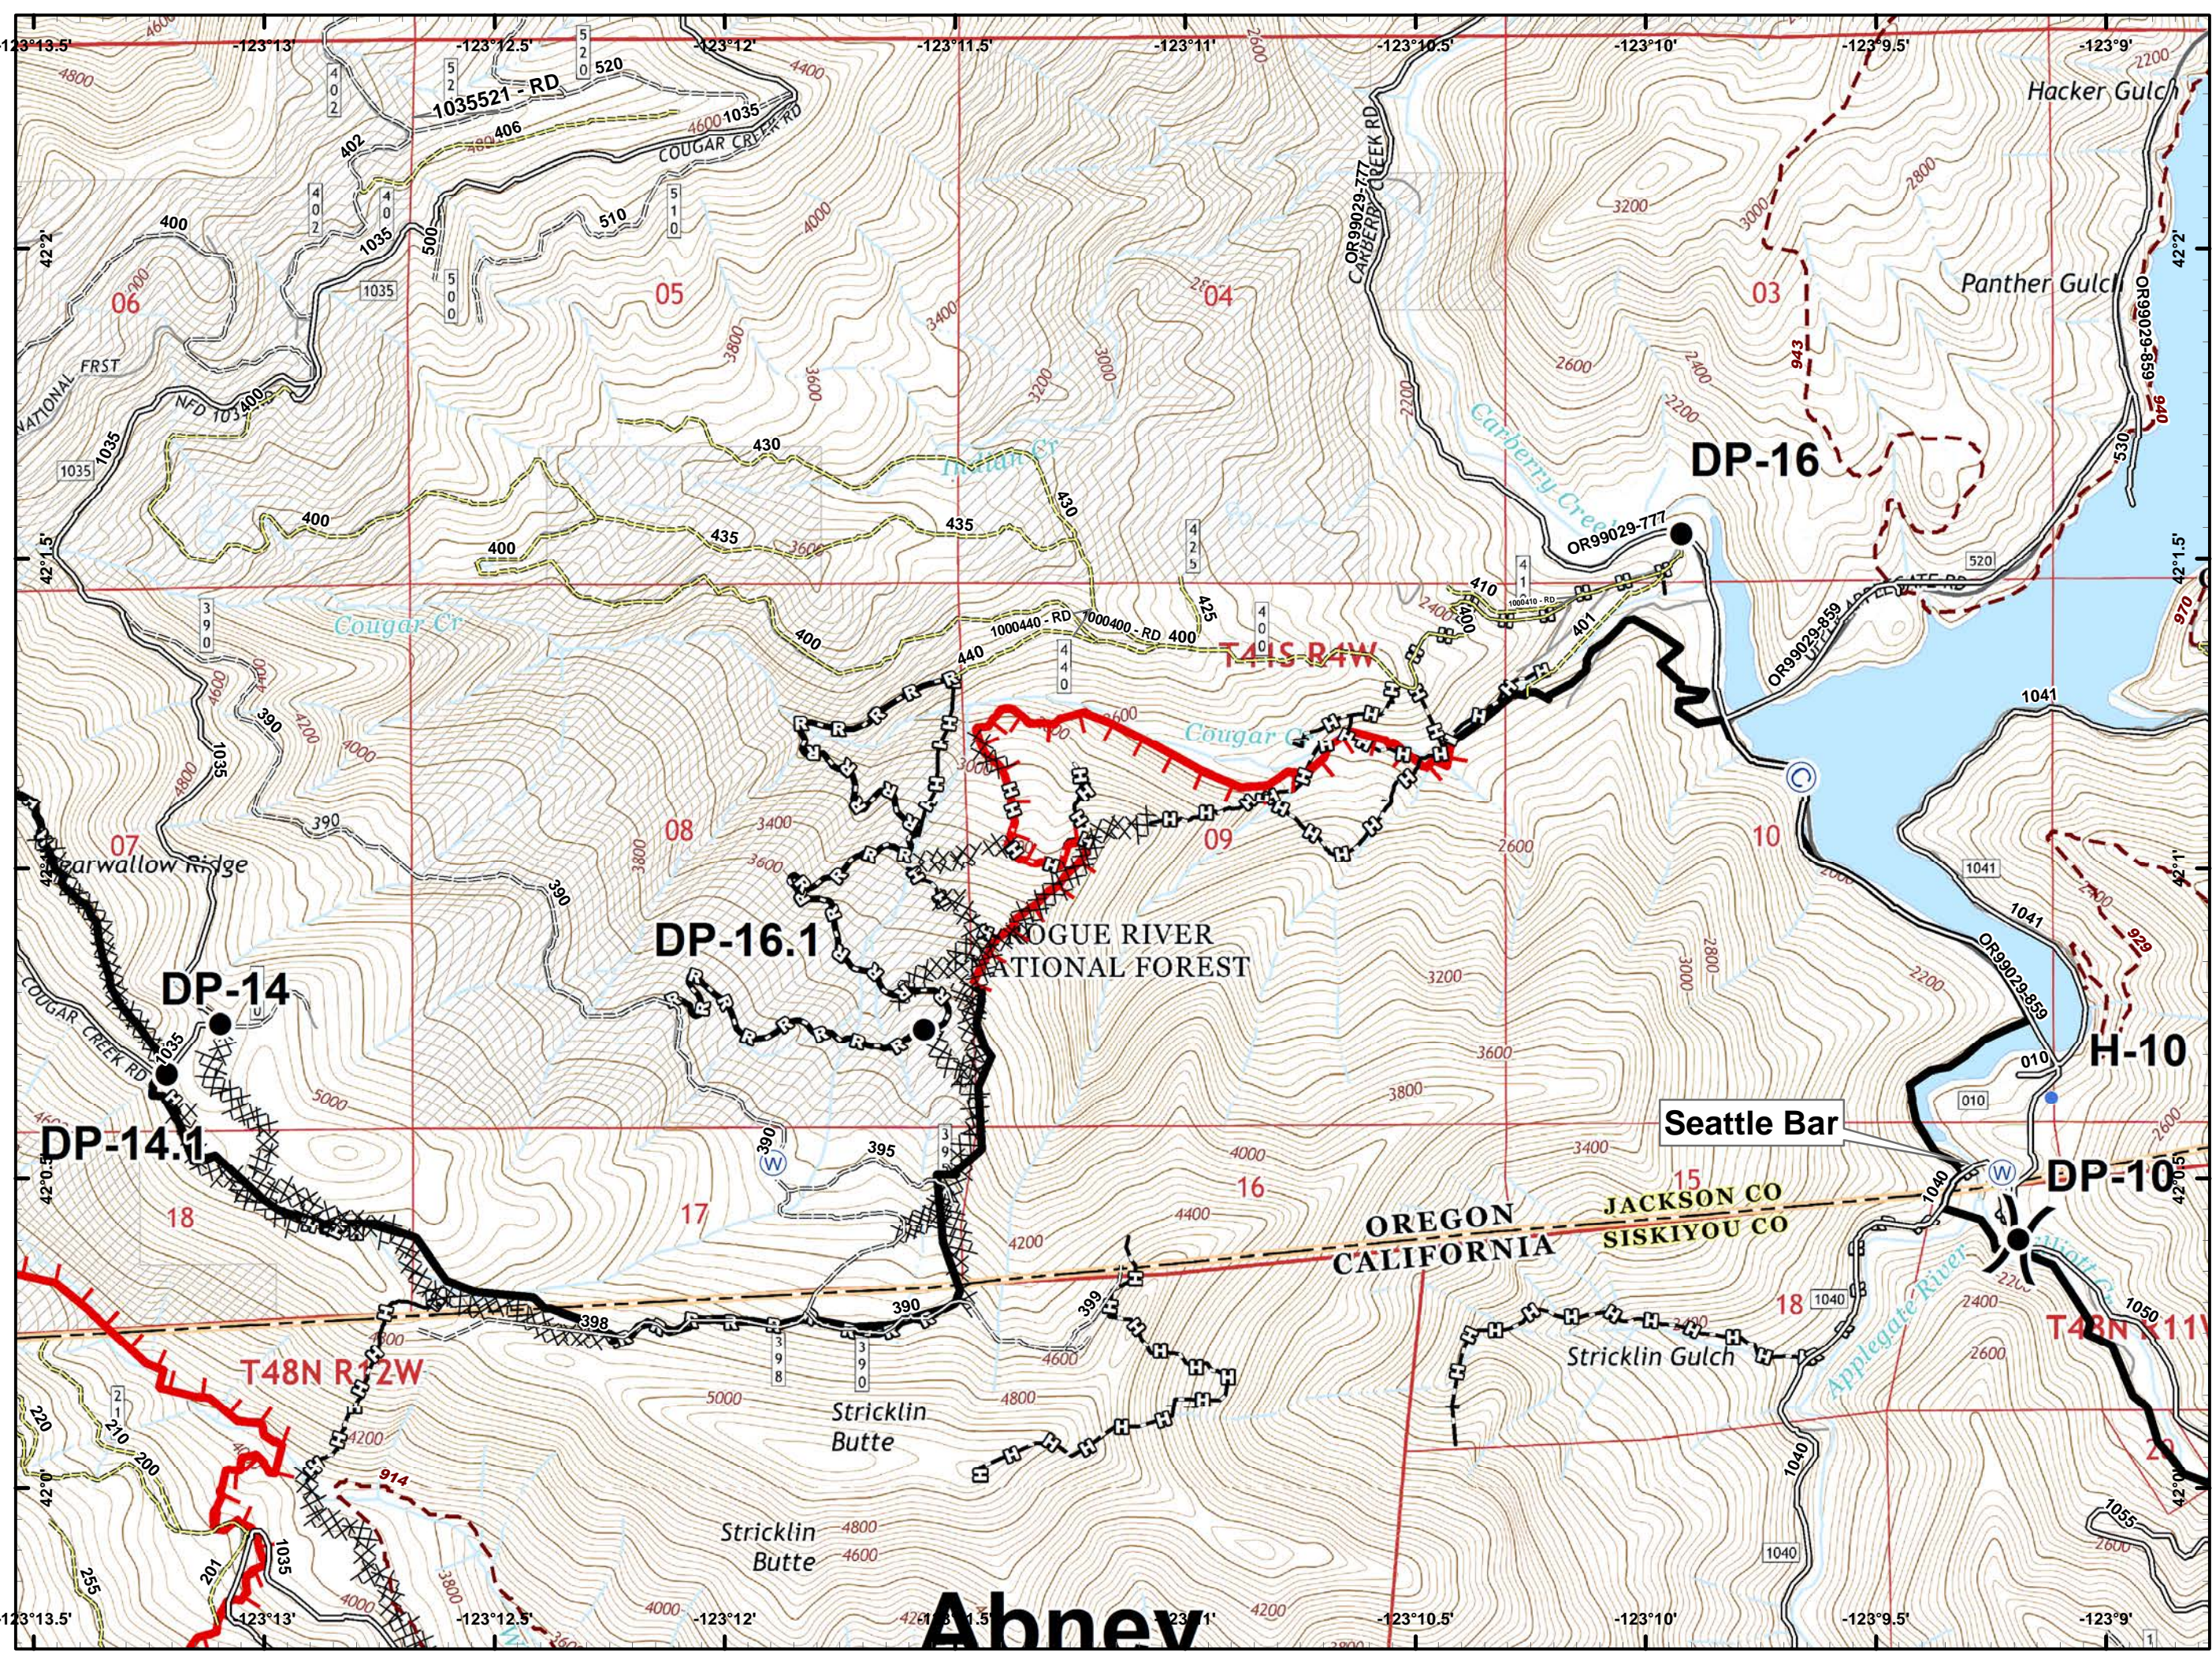

-  Dip Site
-  Drop Point
-  Helispot
-  Completed Line
-  Completed Hand Line

- Drop Point
- Gate
- Ⓜ Water Source
- 🔴 Uncontrolled Fire Edge
- ⚫ Completed Line
- ⓧ Completed Dozer Line
- Ⓜ Completed Hand Line
- 🛣 Road as Completed Line
- ⓧ Private and State

- Ⓒ Camp
- Drop Point
- Helispot
- ⒱ Water Source
- ⚠ Value at Risk
-)) Division Break
- 🔴 Uncontrolled Fire Edge
- ⚫ Completed Line
- ⚡ Completed Dozer Line
- ⚡ Completed Hand Line
- ⚡ Road as Completed Line
- ⚡ Private and State

- Drop Point
- Helispot
- Landmark
- Ⓜ Water Source
- ⚠ Value at Risk
-) (Division Break
- 🔴 Uncontrolled Fire Edge
- ⚫ Completed Line
- ⚡ Completed Dozer Line
- ⚡ Completed Hand Line
- 🛣 Road as Completed Line

- Drop Point
- Helispot
- 🔴 Uncontrolled Fire Edge
- ⤿ Completed Line
- ⊠ Completed Dozer Line
- 👤 Completed Hand Line

-  Dip Site
-  Fire Location
-  Wilderness