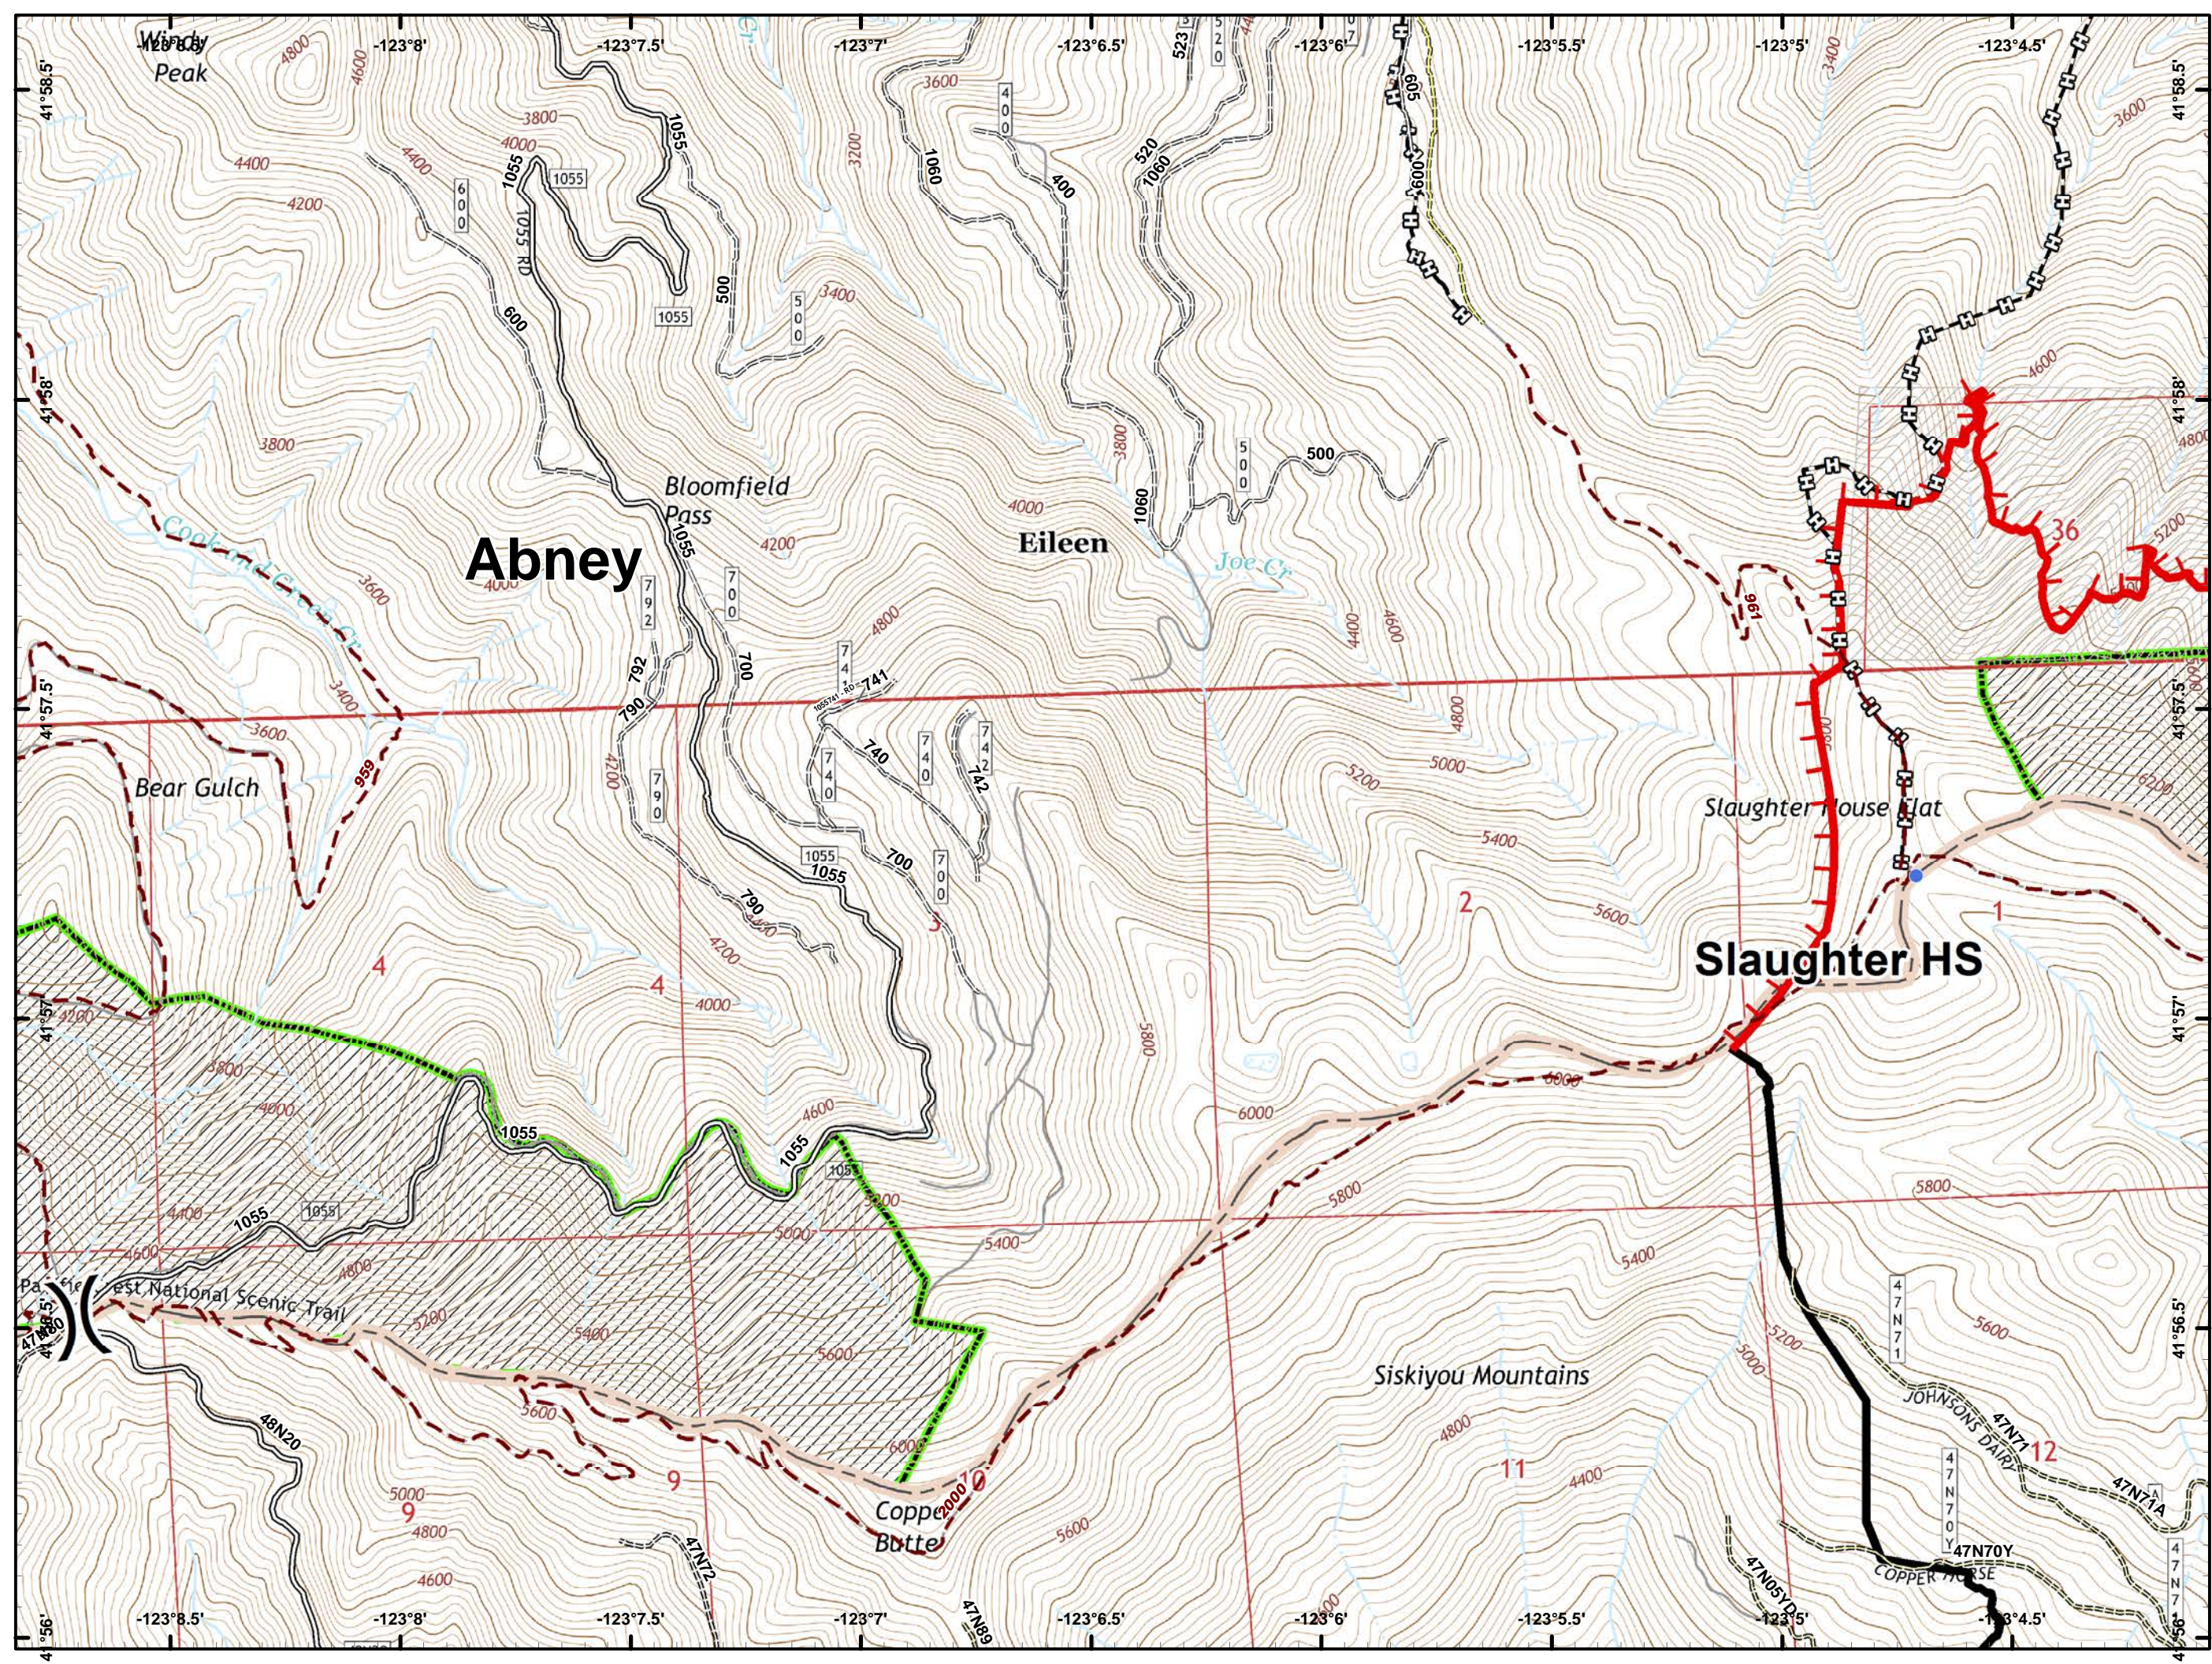

- Drop Point
- Helispot
- Landmark
- Ⓜ Water Source
- ⚠ Value at Risk
-) (Division Break
- 🔴 Uncontrolled Fire Edge
- ⚫ Completed Line
- ⚡ Completed Dozer Line
- ⚡ Completed Hand Line
- 🛣 Road as Completed Line

- Drop Point
- Helispot
- Landmark
- 🔴 Uncontrolled Fire Edge
- ⚡ Completed Line
- ⚡ Completed Dozer Line
- ⚡ Completed Hand Line
- ⚡ Private and State

DIV D

- Drop Point
- Helispot
- Uncontrolled Fire Edge
- Completed Dozer Line
- Private and State

-  Dip Site
-  Drop Point
-  Fire Location
-  Repeater
-  Division Break
-  Uncontrolled Fire Edge
-  Completed Line
-  Completed Hand Line
-  Wilderness

- Helispot
- ⎓ Division Break
- 🔴 Uncontrolled Fire Edge
- ⚫ Completed Line
- ⚫ Completed Hand Line

- Drop Point
- Helispot
- 🔴 Uncontrolled Fire Edge
- ⤿ Completed Line
- ⊠ Completed Dozer Line
- 👤 Completed Hand Line

-  Dip Site
-  Fire Location
-  Wilderness