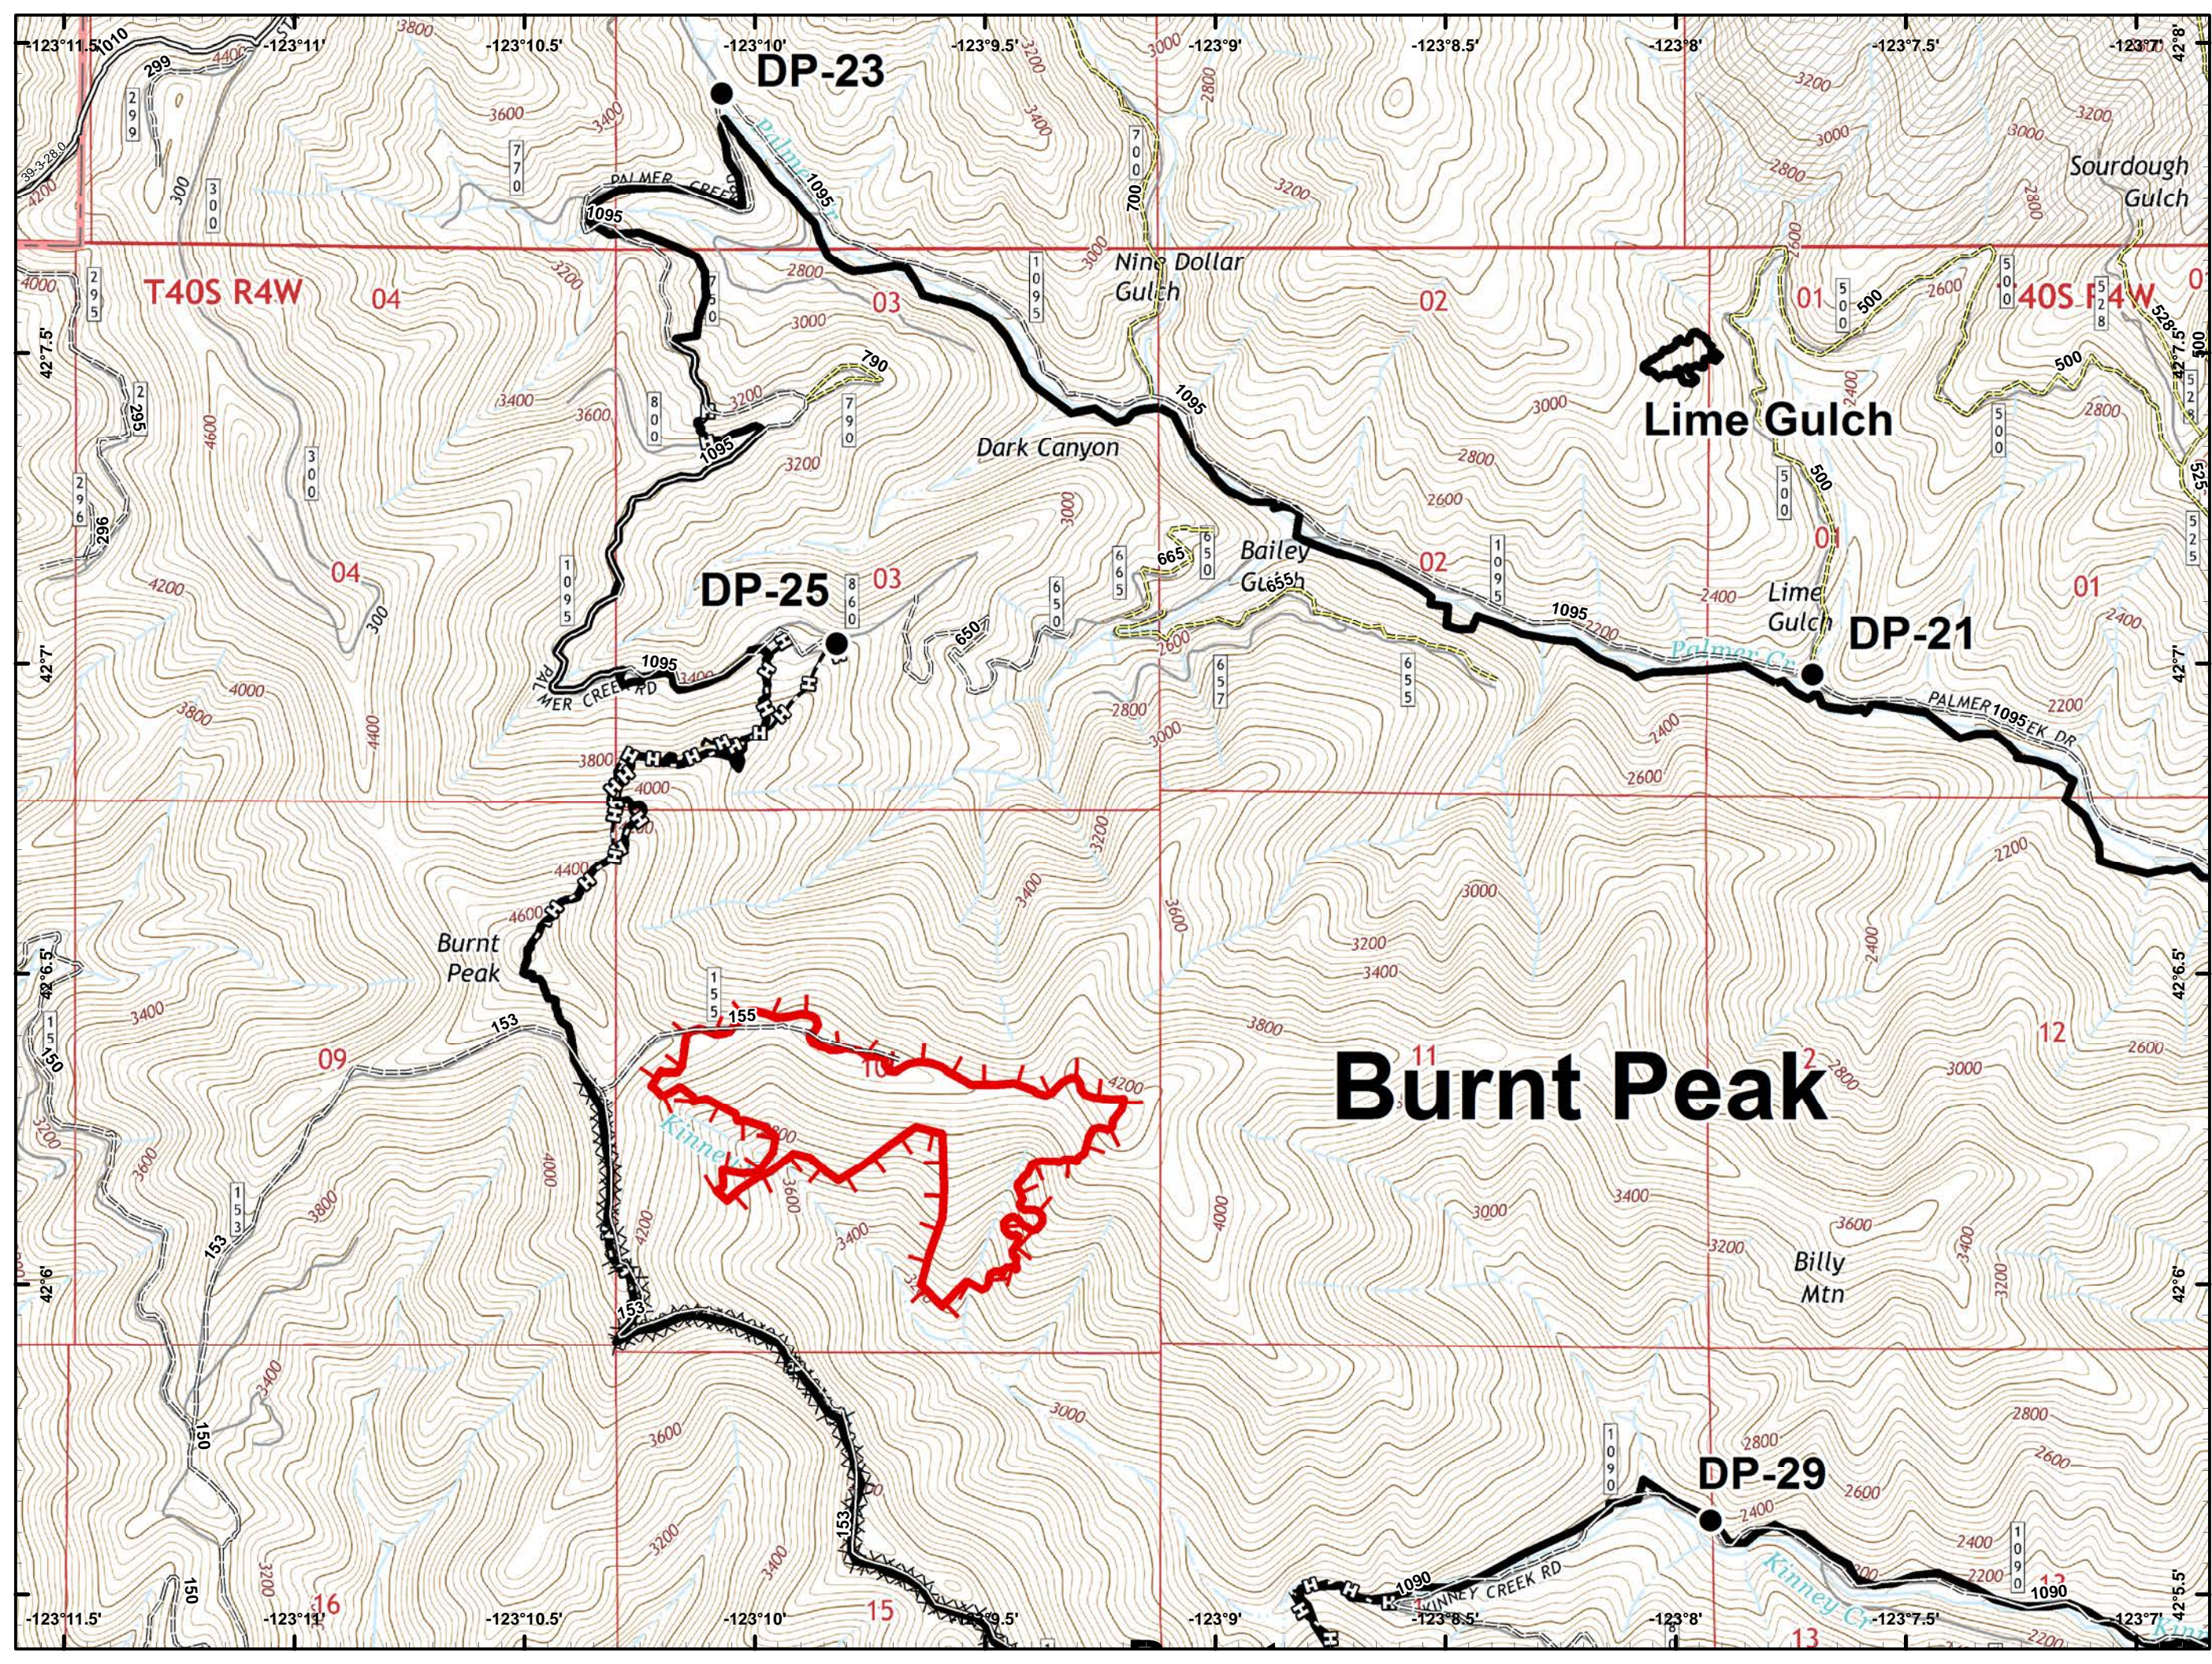

- Drop Point
- 🔴 Uncontrolled Fire Edge
- ⚫ Completed Line
- ⚫ Completed Dozer Line
- ⚫ Completed Hand Line
- ⚫ Private and State