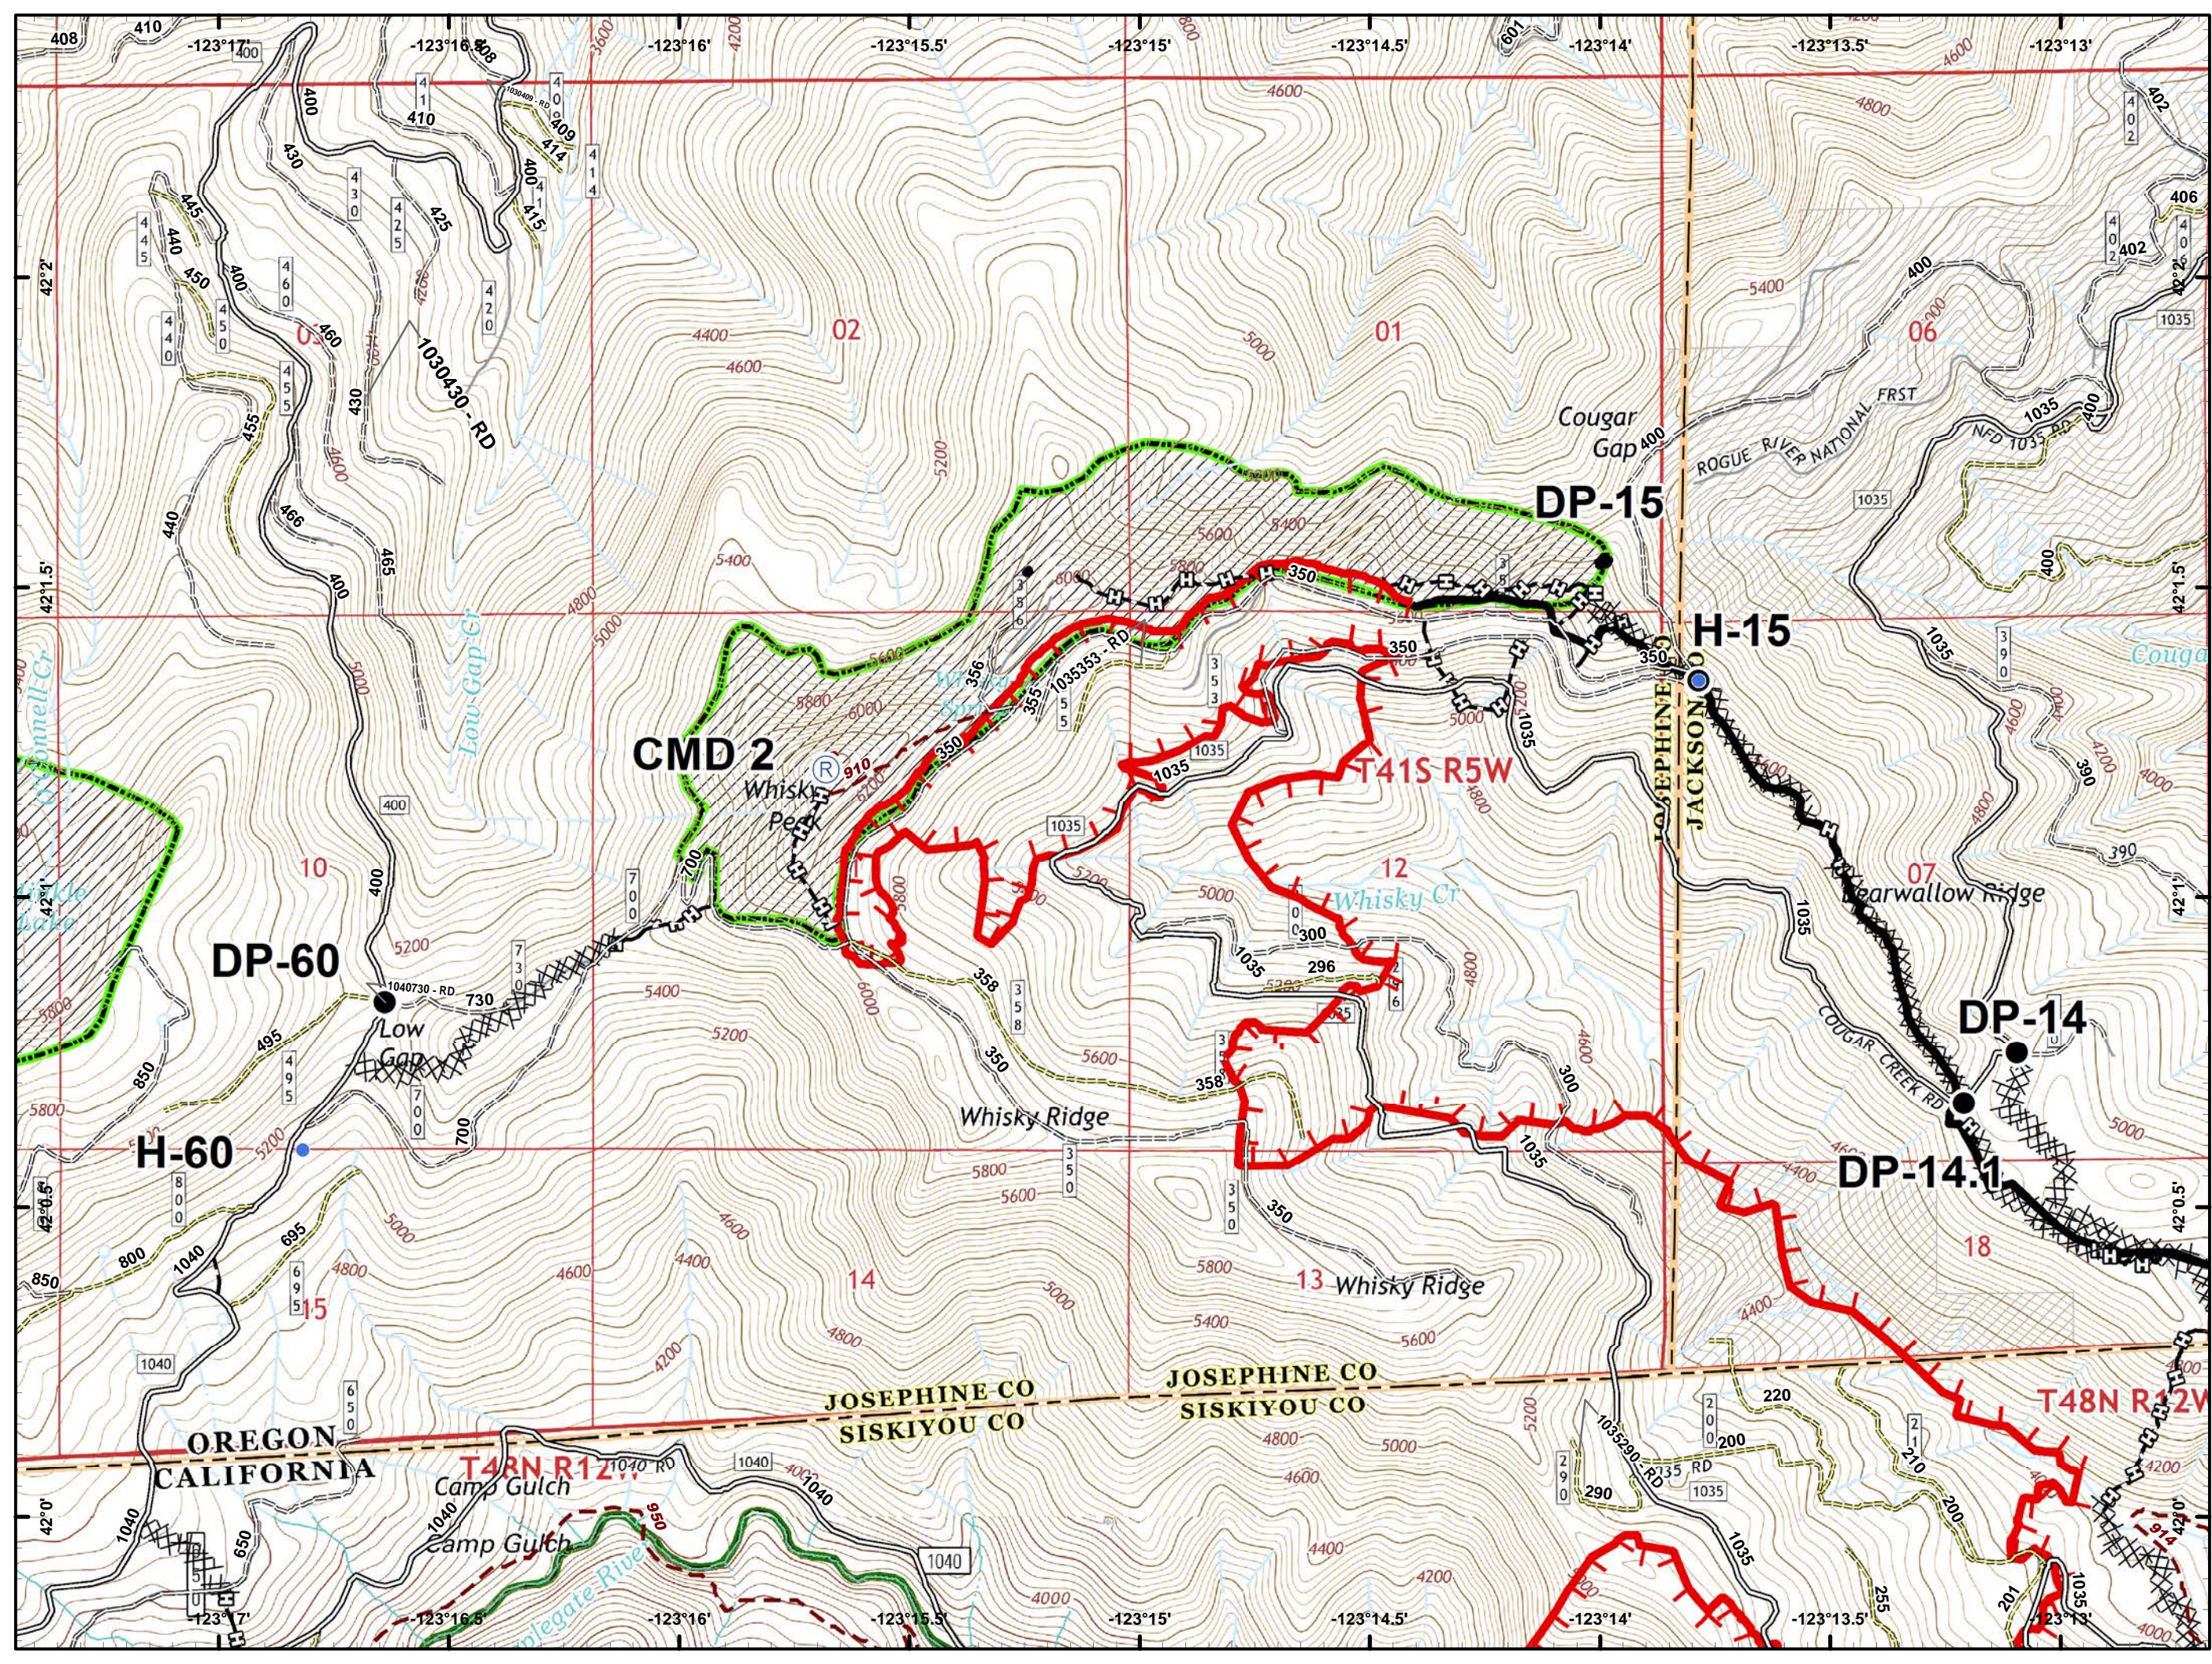

- Ⓒ Camp
- Drop Point
- Helispot
- ⒱ Water Source
- ⚠ Value at Risk
-)) Division Break
- 🔴 Uncontrolled Fire Edge
- ⚫ Completed Line
- ⚡ Completed Dozer Line
- ⚡ Completed Hand Line
- ⚡ Road as Completed Line
- ⚡ Private and State

Abney

-  Dip Site
-  Uncontrolled Fire Edge
-  Completed Dozer Line
-  Completed Hand Line
-  Wilderness

- Drop Point
- 🔴 Uncontrolled Fire Edge
- ⚫ Completed Line
- 🏗️ Completed Dozer Line
- 🛤️ Completed Hand Line
- 🌿 Wilderness

- Drop Point
- Helispot
- Landmark
- Ⓜ Water Source
- ⚠ Value at Risk
-) (Division Break
- 🔴 Uncontrolled Fire Edge
- ⚫ Completed Line
- ⚡ Completed Dozer Line
- ⚡ Completed Hand Line
- 🛣 Road as Completed Line

- Drop Point
- Helispot
- 🔴 Uncontrolled Fire Edge
- ⤿ Completed Line
- ⊠ Completed Dozer Line
- 👤 Completed Hand Line

-  Dip Site
-  Fire Location
-  Wilderness