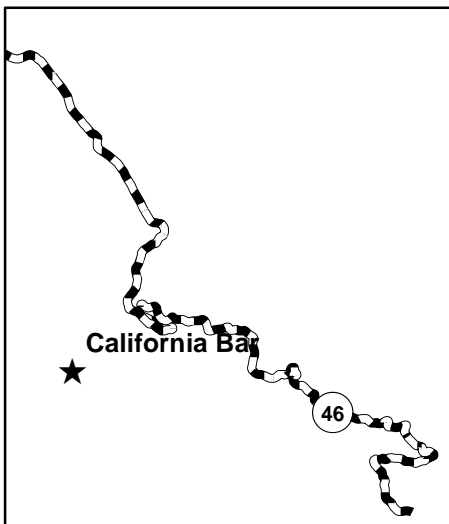

**Miller Complex
OR-RSF-000647
Rogue River Siskiyou
National Forest
10/07/2017**

- ★ Towns
- ⊞ Map Index Pages
- Fire Area

- Drop Point
- Helispot
- Ⓡ Repeater
- ⚓ Sling Site
- ⊕ Water Tank
- ~ Completed Line
- ⊗ Completed Dozer Line
- ⊕ Completed Hand Line
- ⊕ Road as Completed Line
- ⊕ Private and State

-  Dip Site
-  Drop Point
-  Helispot
-  Completed Line
-  Completed Hand Line

- Drop Point
- Gate
- Ⓜ Water Source
- 🔴 Uncontrolled Fire Edge
- ⚫ Completed Line
- ⓧ Completed Dozer Line
- Ⓜ Completed Hand Line
- 🛣 Road as Completed Line
- ⓧ Private and State