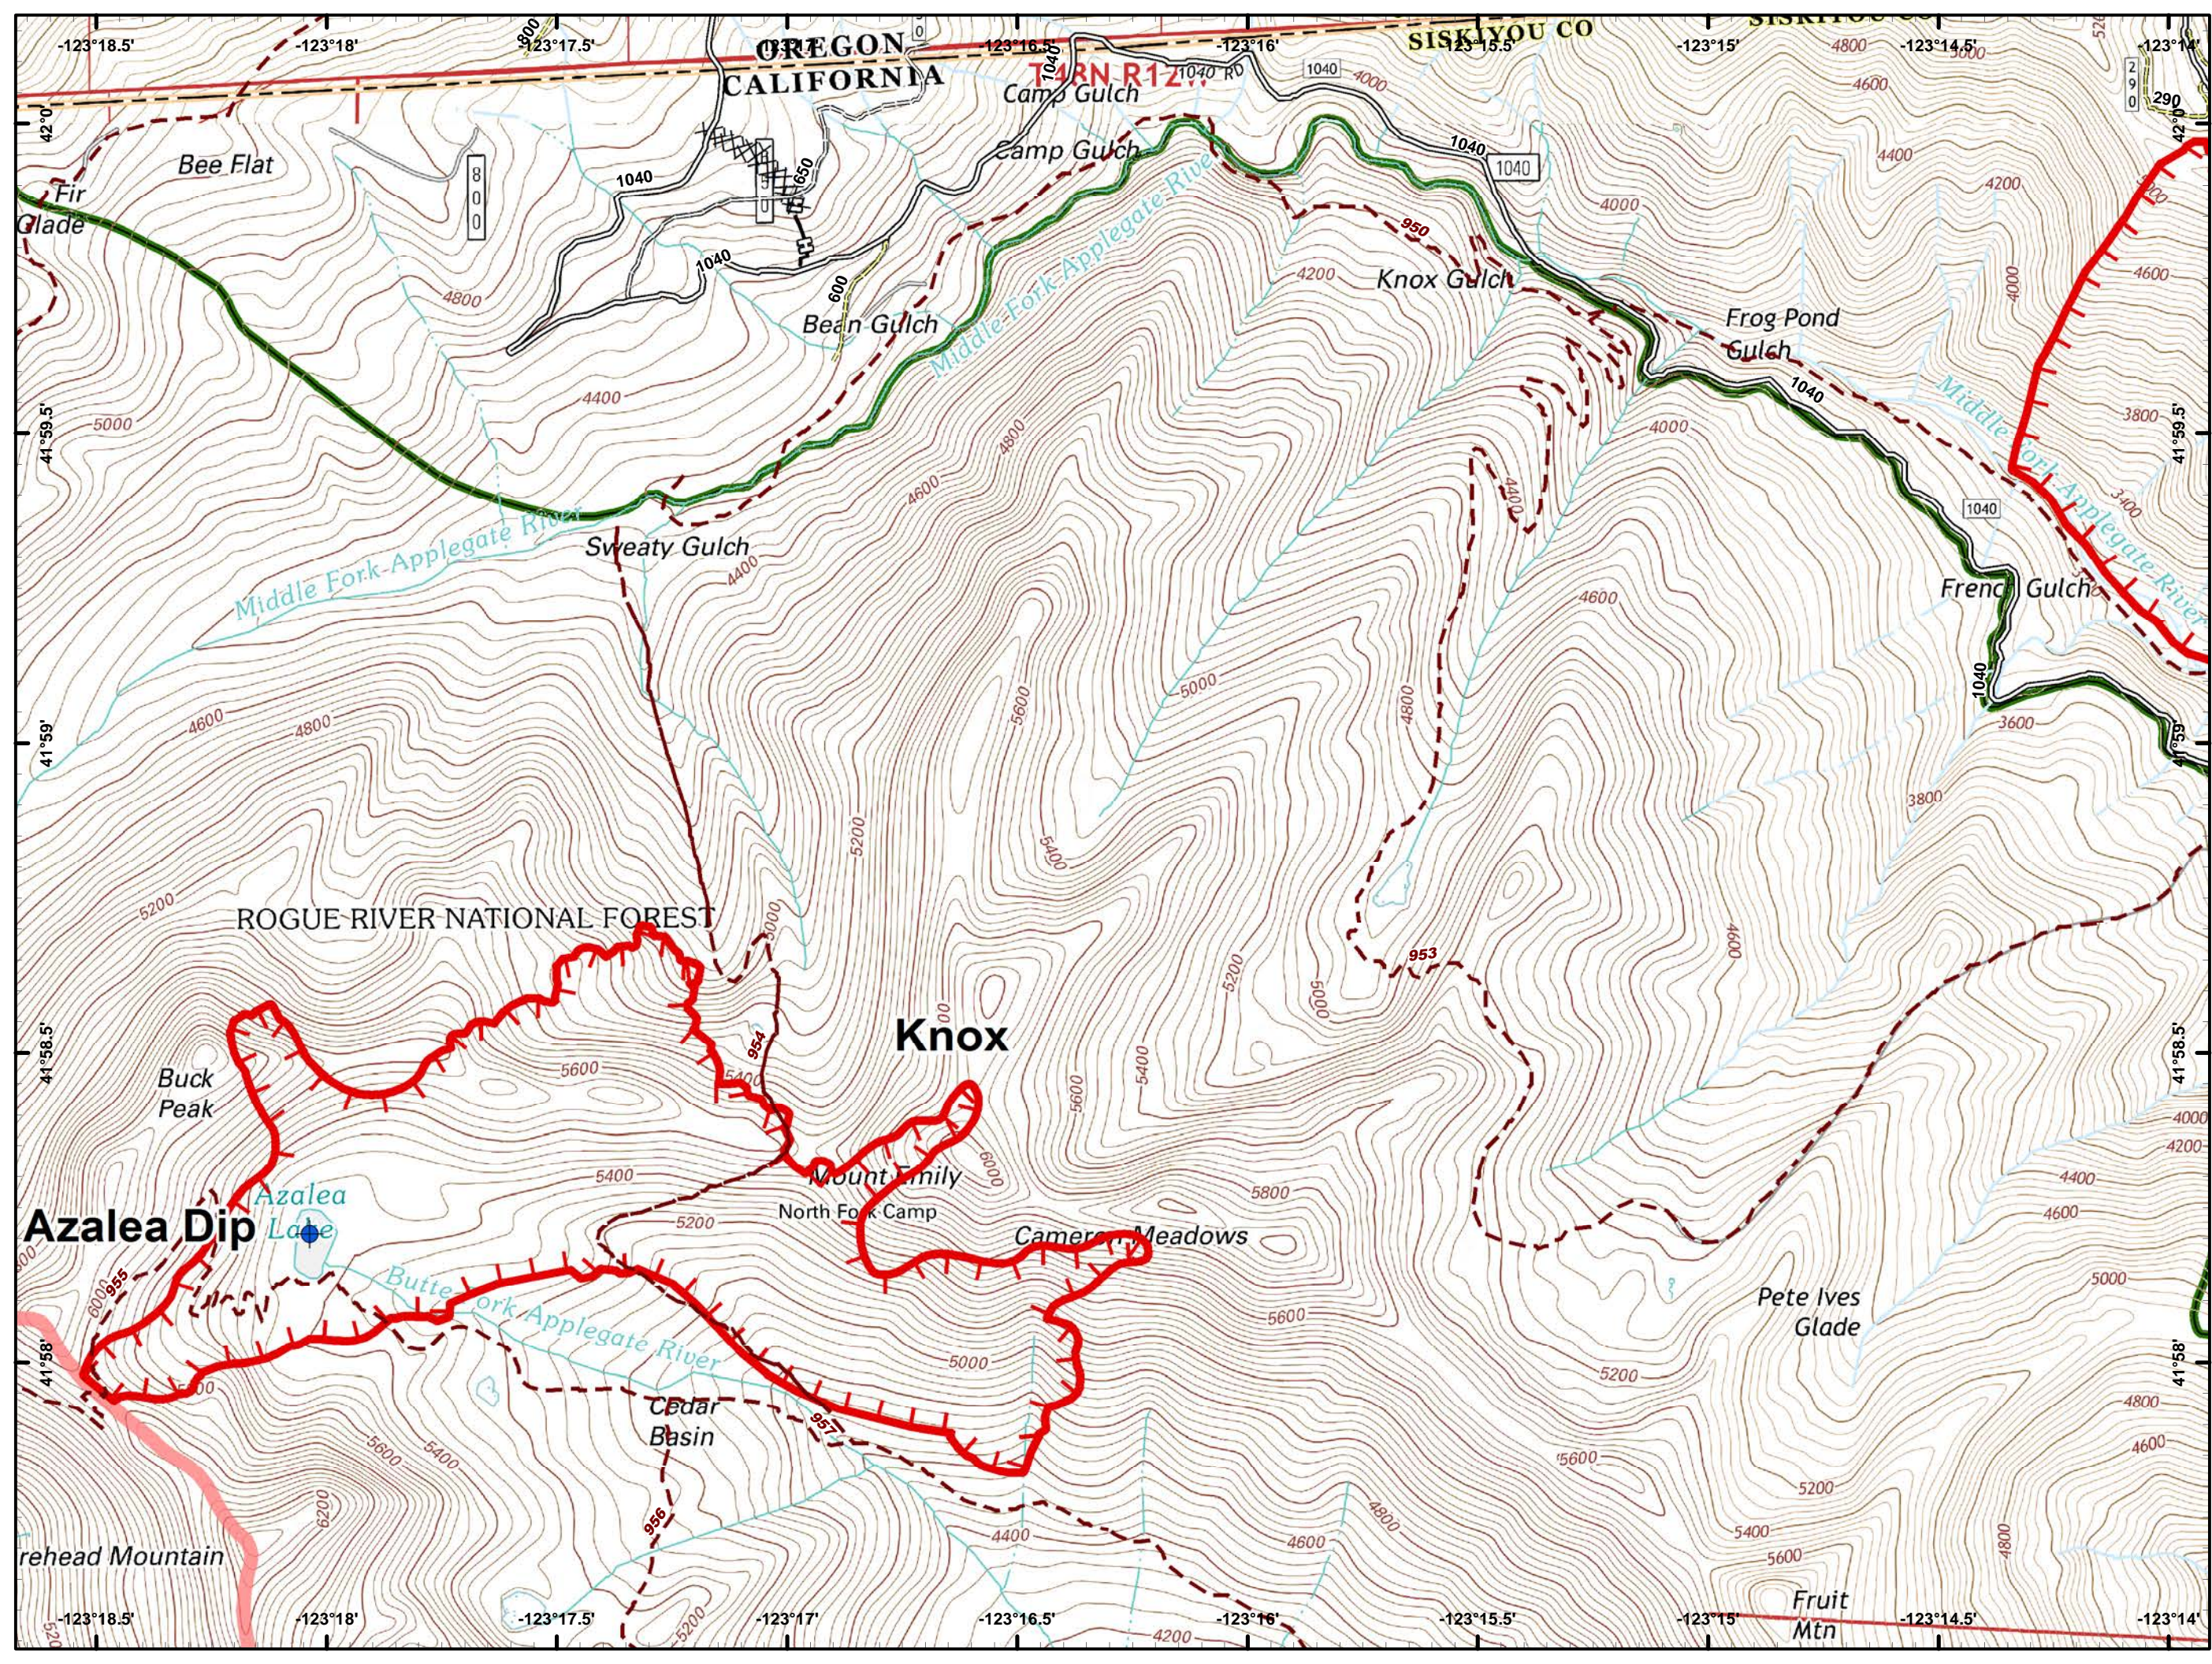

- Drop Point
- Helispot
- ~ Completed Line
- Completed Dozer Line
- Completed Hand Line
- ▭ Private and State

- Drop Point
- Helispot
- Ⓡ Repeater
- 🔴 Uncontrolled Fire Edge
- ⚫ Completed Line
- ⚫ Completed Dozer Line
- ⚫ Completed Hand Line
- 🟢 Wilderness
- ⚫ Private and State

- Ⓒ Camp
- Drop Point
- Helispot
- ⒱ Water Source
- ⚠ Value at Risk
-)) Division Break
- 🔴 Uncontrolled Fire Edge
- ⚫ Completed Line
- ⚡ Completed Dozer Line
- ⚡ Completed Hand Line
- ⚡ Road as Completed Line
- ⚡ Private and State

Abney

-  Dip Site
-  Uncontrolled Fire Edge
-  Completed Dozer Line
-  Completed Hand Line
-  Wilderness

- Drop Point
- 🔴 Uncontrolled Fire Edge
- ⚫ Completed Line
- 🏗️ Completed Dozer Line
- 🛤️ Completed Hand Line
- 🌿 Wilderness

- Drop Point
- Helispot
- Landmark
- Ⓜ Water Source
- ⚠ Value at Risk
-) (Division Break
- 🔴 Uncontrolled Fire Edge
- ⚫ Completed Line
- ⚡ Completed Dozer Line
- ⚡ Completed Hand Line
- 🛣 Road as Completed Line