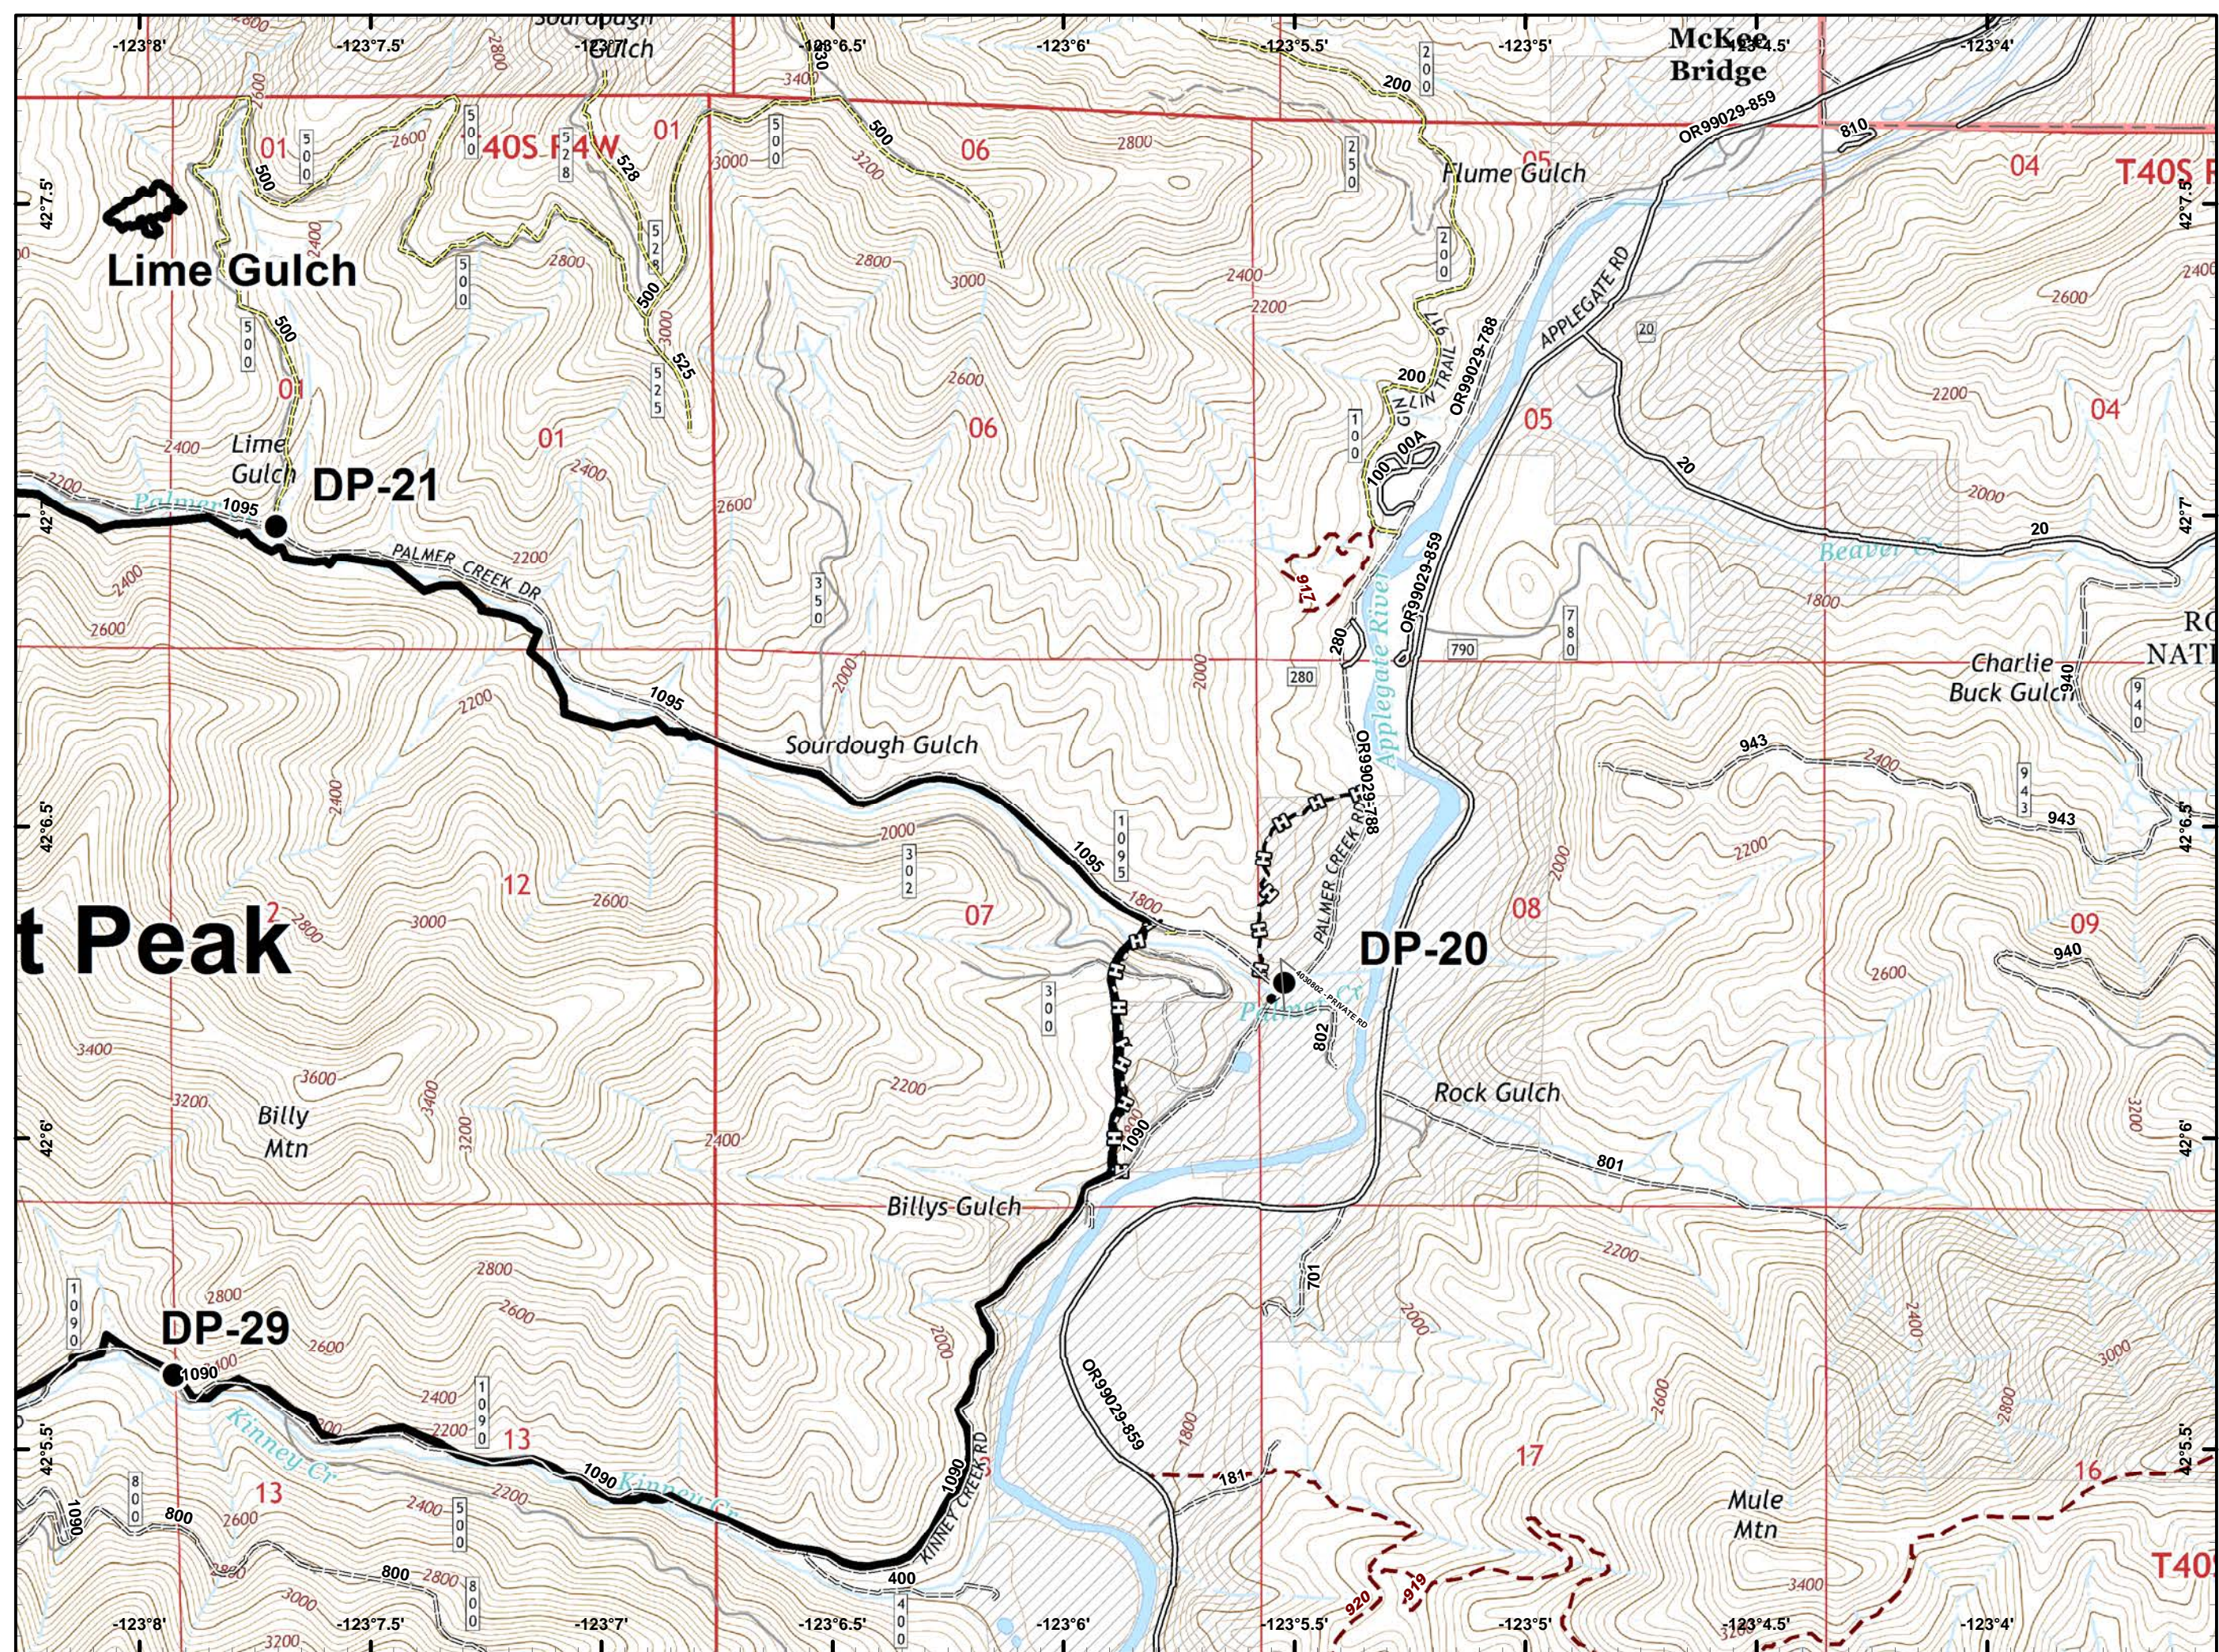

- Drop Point
- Gate
- ~ Completed Line
- ~ Completed Hand Line
- ~ Miller_Compl...
- Private and State