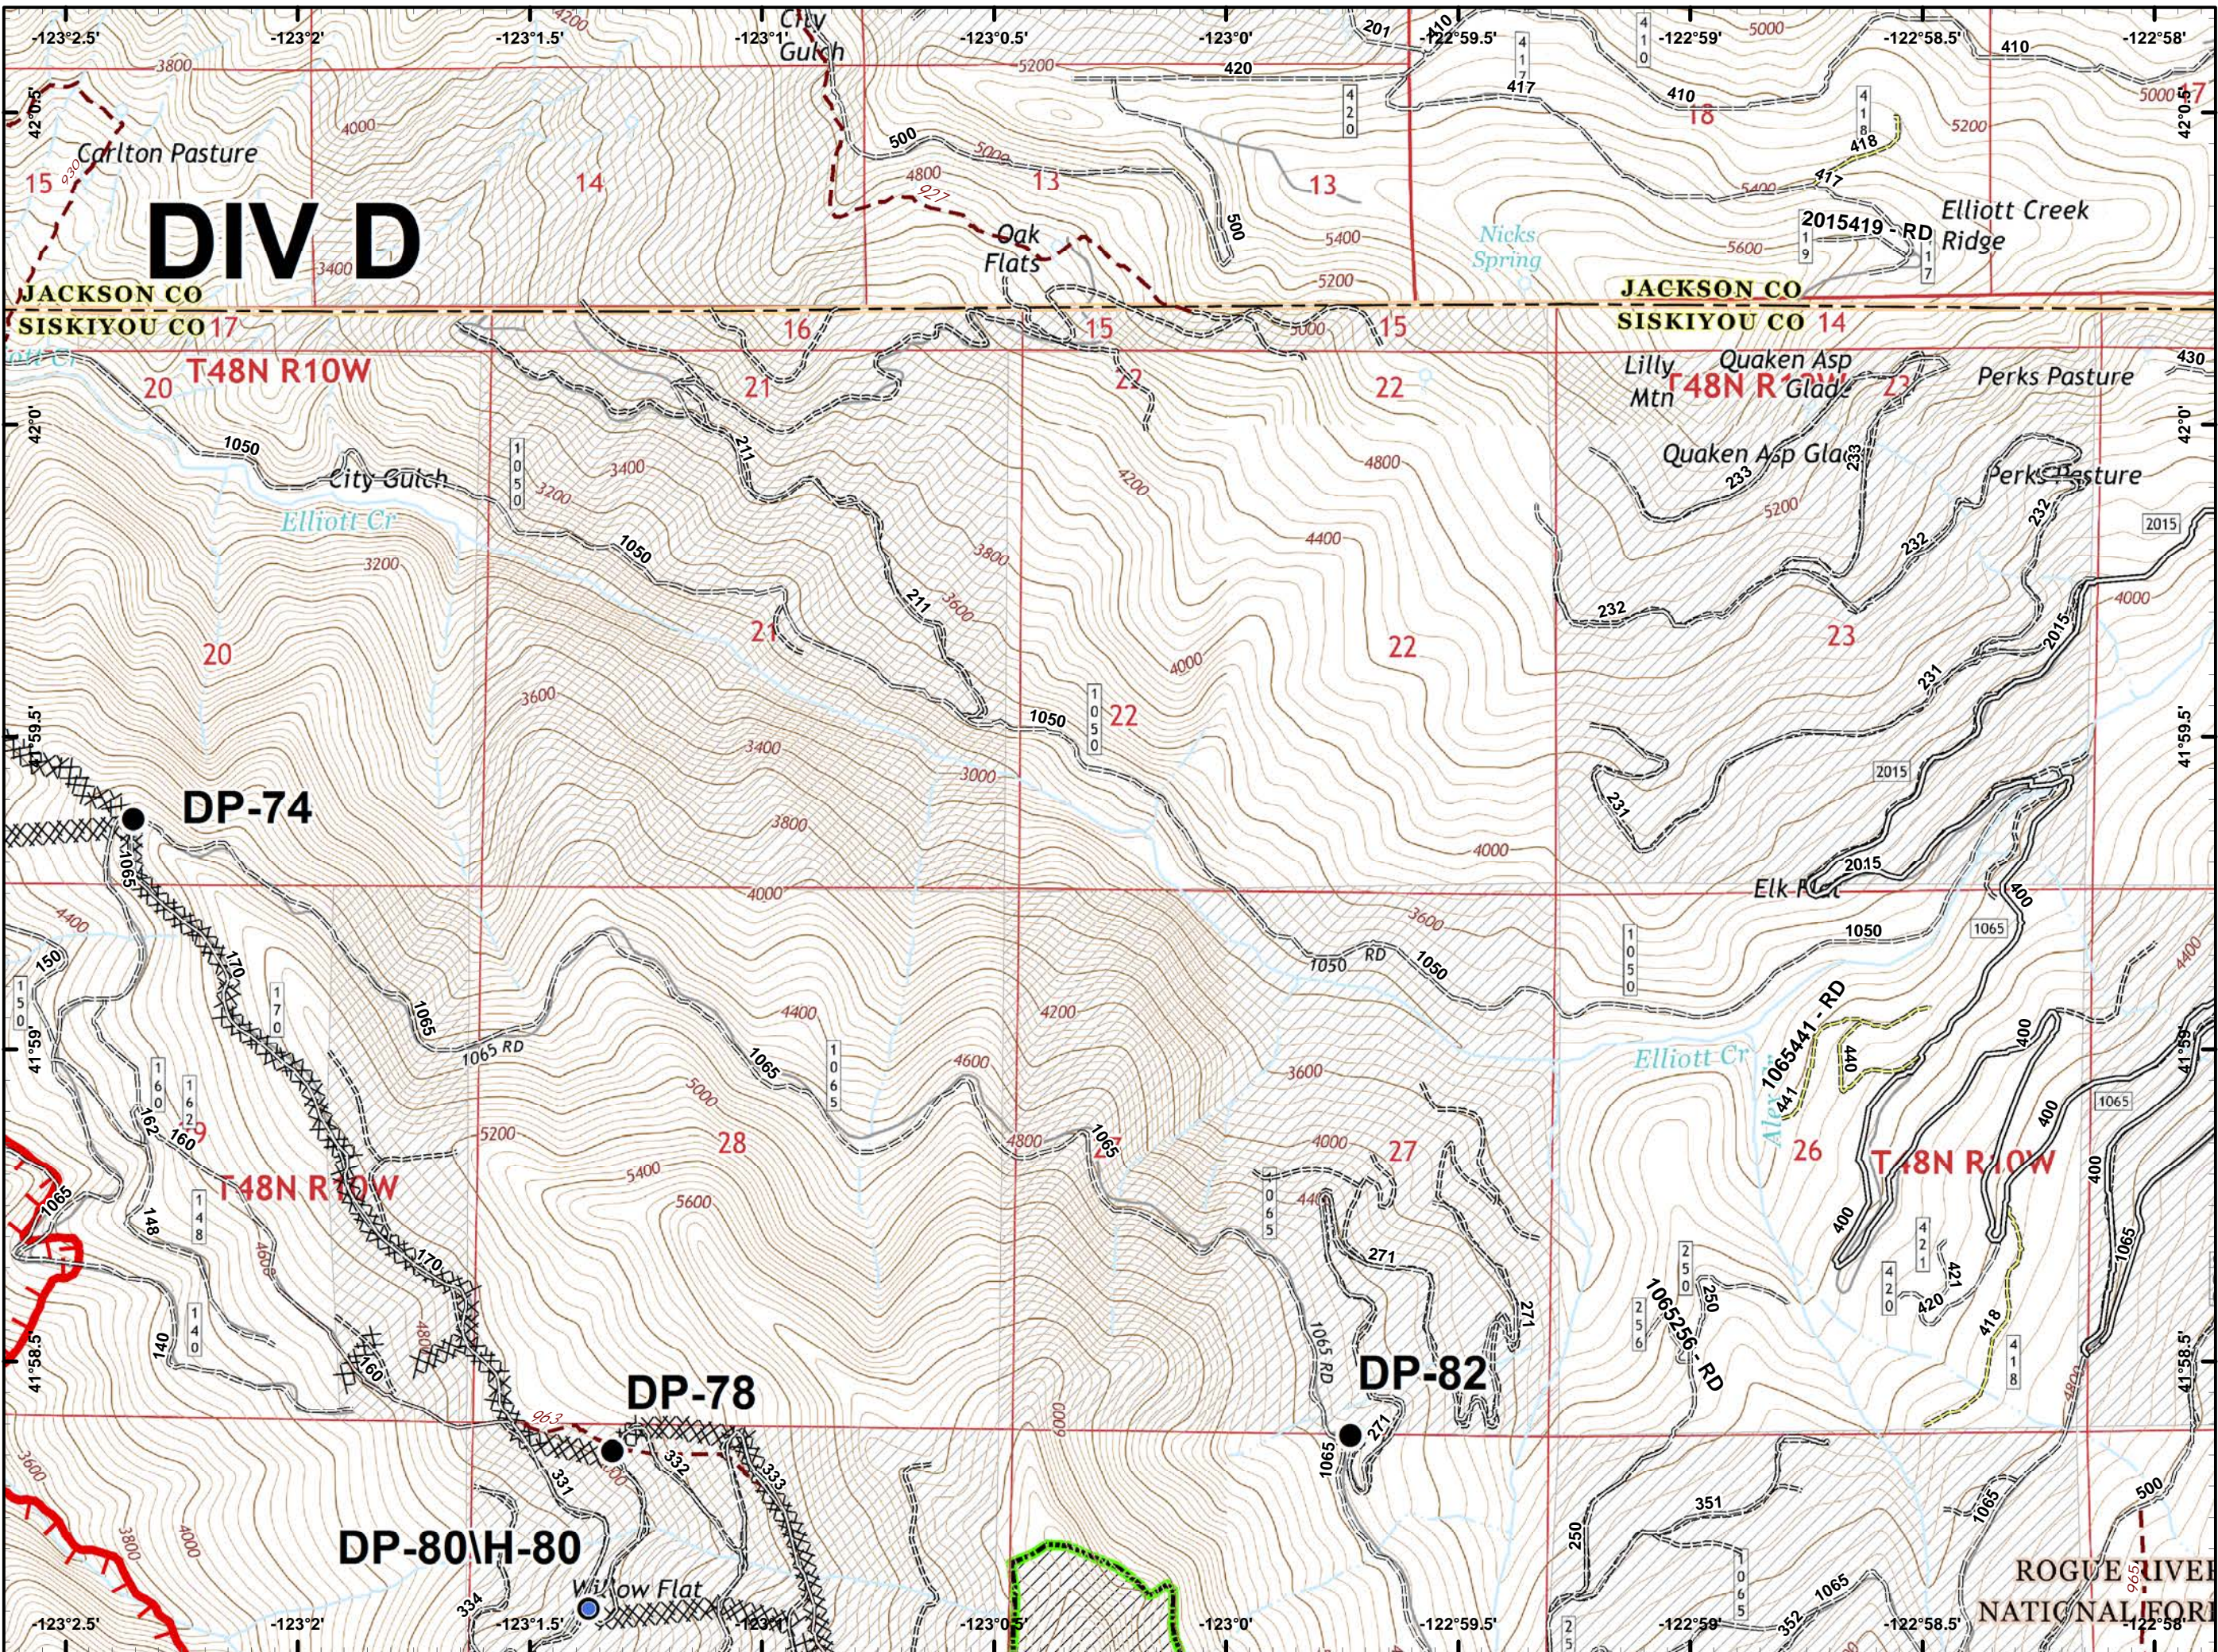

Abney

-  Dip Site
-  Uncontrolled Fire Edge
-  Completed Dozer Line
-  Completed Hand Line
-  Wilderness

- Drop Point
- 🔴 Uncontrolled Fire Edge
- ⚫ Completed Line
- 🏗️ Completed Dozer Line
- 🛤️ Completed Hand Line
- 🌿 Wilderness

- Drop Point
- Helispot
- Landmark
- Ⓜ Water Source
- ⚠ Value at Risk
-) (Division Break
- 🔴 Uncontrolled Fire Edge
- ⚫ Completed Line
- ⚡ Completed Dozer Line
- ⚡ Completed Hand Line
- 🛣 Road as Completed Line

-  Dip Site
-  Drop Point
-  Fire Location
-  Repeater
-  Division Break
-  Uncontrolled Fire Edge
-  Completed Line
-  Completed Hand Line
-  Wilderness

- Helispot
- ⎓ Division Break
- 🔴 Uncontrolled Fire Edge
- ⚫ Completed Line
- ⚫ Completed Hand Line

- Drop Point
- Helispot
- 🔴 Uncontrolled Fire Edge
- ⤿ Completed Line
- ⊠ Completed Dozer Line
- 👤 Completed Hand Line

-  Dip Site
-  Fire Location
-  Wilderness