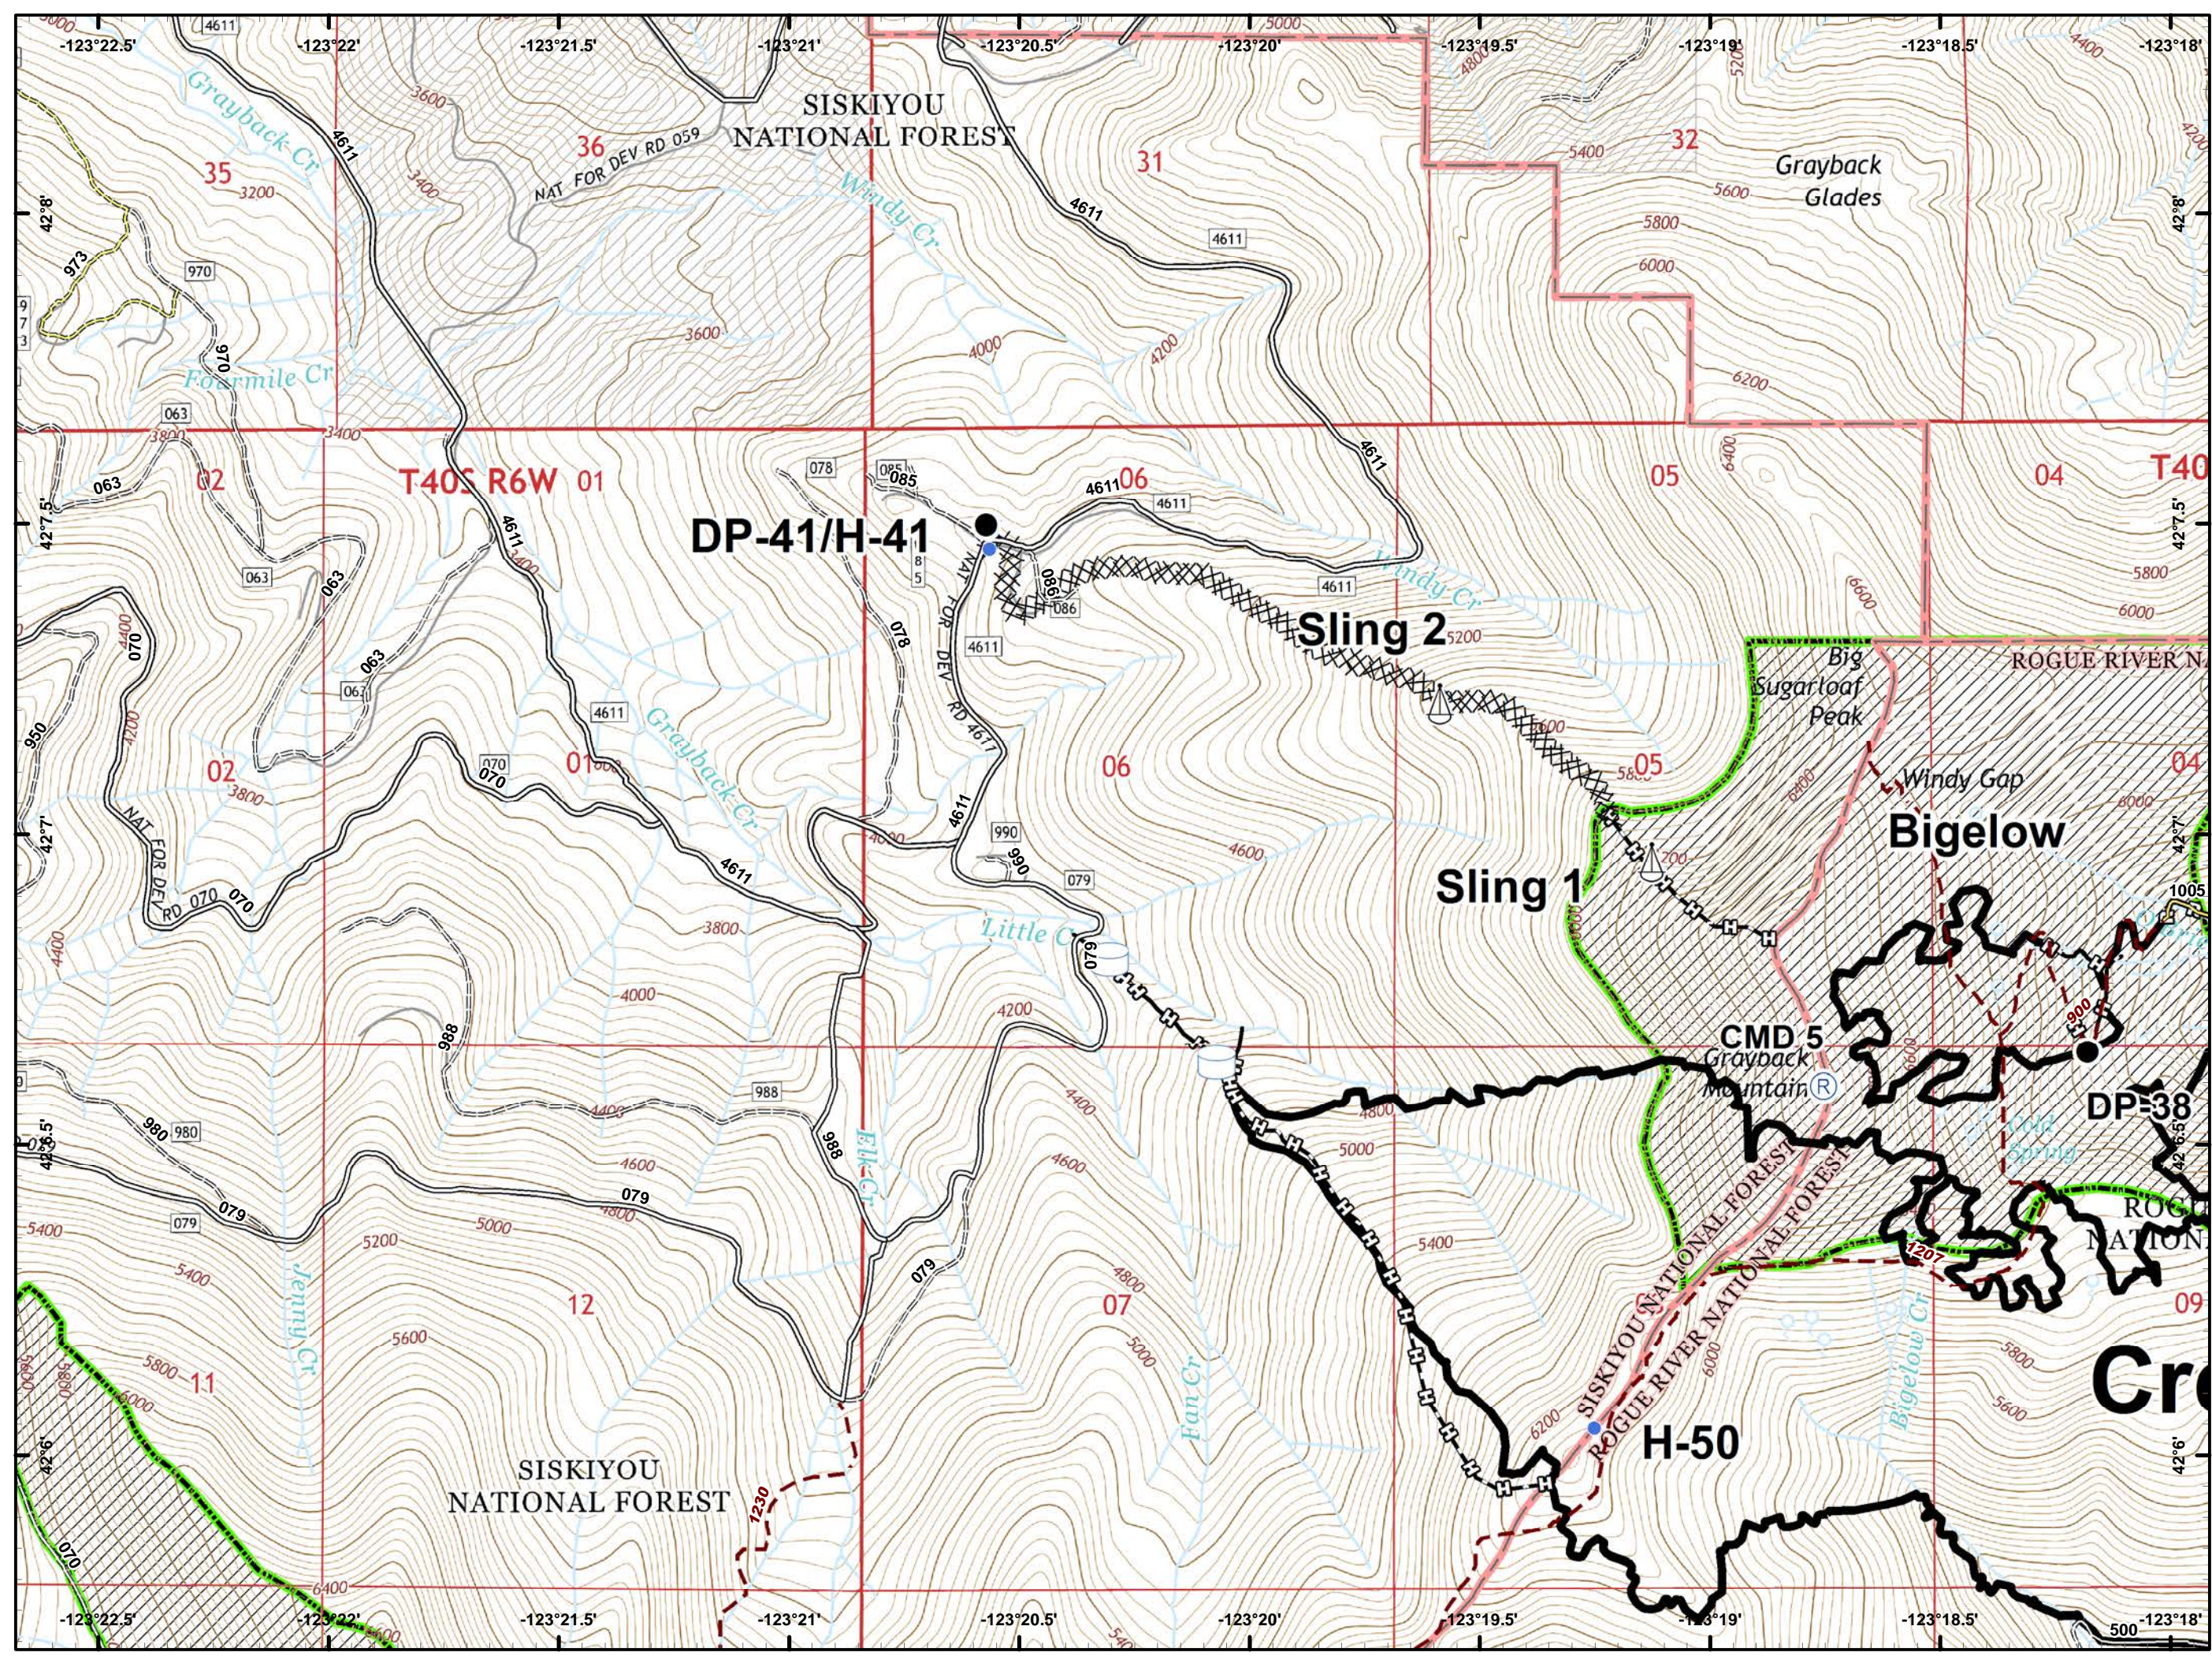

**Miller Complex
OR-RSF-000647
Rogue River Siskiyou
National Forest
10/07/2017**

- ★ Towns
- ⊞ Map Index Pages
- Fire Area

- Drop Point
- Helispot
- Ⓡ Repeater
- ⚓ Sling Site
- ⊕ Water Tank
- ~ Completed Line
- ⊗ Completed Dozer Line
- ⊕ Completed Hand Line
- ⊕ Road as Completed Line
- ⊕ Private and State

-  Dip Site
-  Drop Point
-  Helispot
-  Completed Line
-  Completed Hand Line

- Drop Point
- Gate
- Ⓜ Water Source
- 🔴 Uncontrolled Fire Edge
- ⚫ Completed Line
- ⓧ Completed Dozer Line
- Ⓜ Completed Hand Line
- 🛣 Road as Completed Line
- ⓧ Private and State

- Drop Point
- Helispot
- Landmark
- Ⓜ Water Source
- ⚠ Value at Risk
-) (Division Break
- 🔴 Uncontrolled Fire Edge
- ⚫ Completed Line
- ⚡ Completed Dozer Line
- ⚡ Completed Hand Line
- 🛣 Road as Completed Line

- Drop Point
- Helispot
- 🔴 Uncontrolled Fire Edge
- ⤿ Completed Line
- ⊠ Completed Dozer Line
- 👤 Completed Hand Line

-  Dip Site
-  Fire Location
-  Wilderness