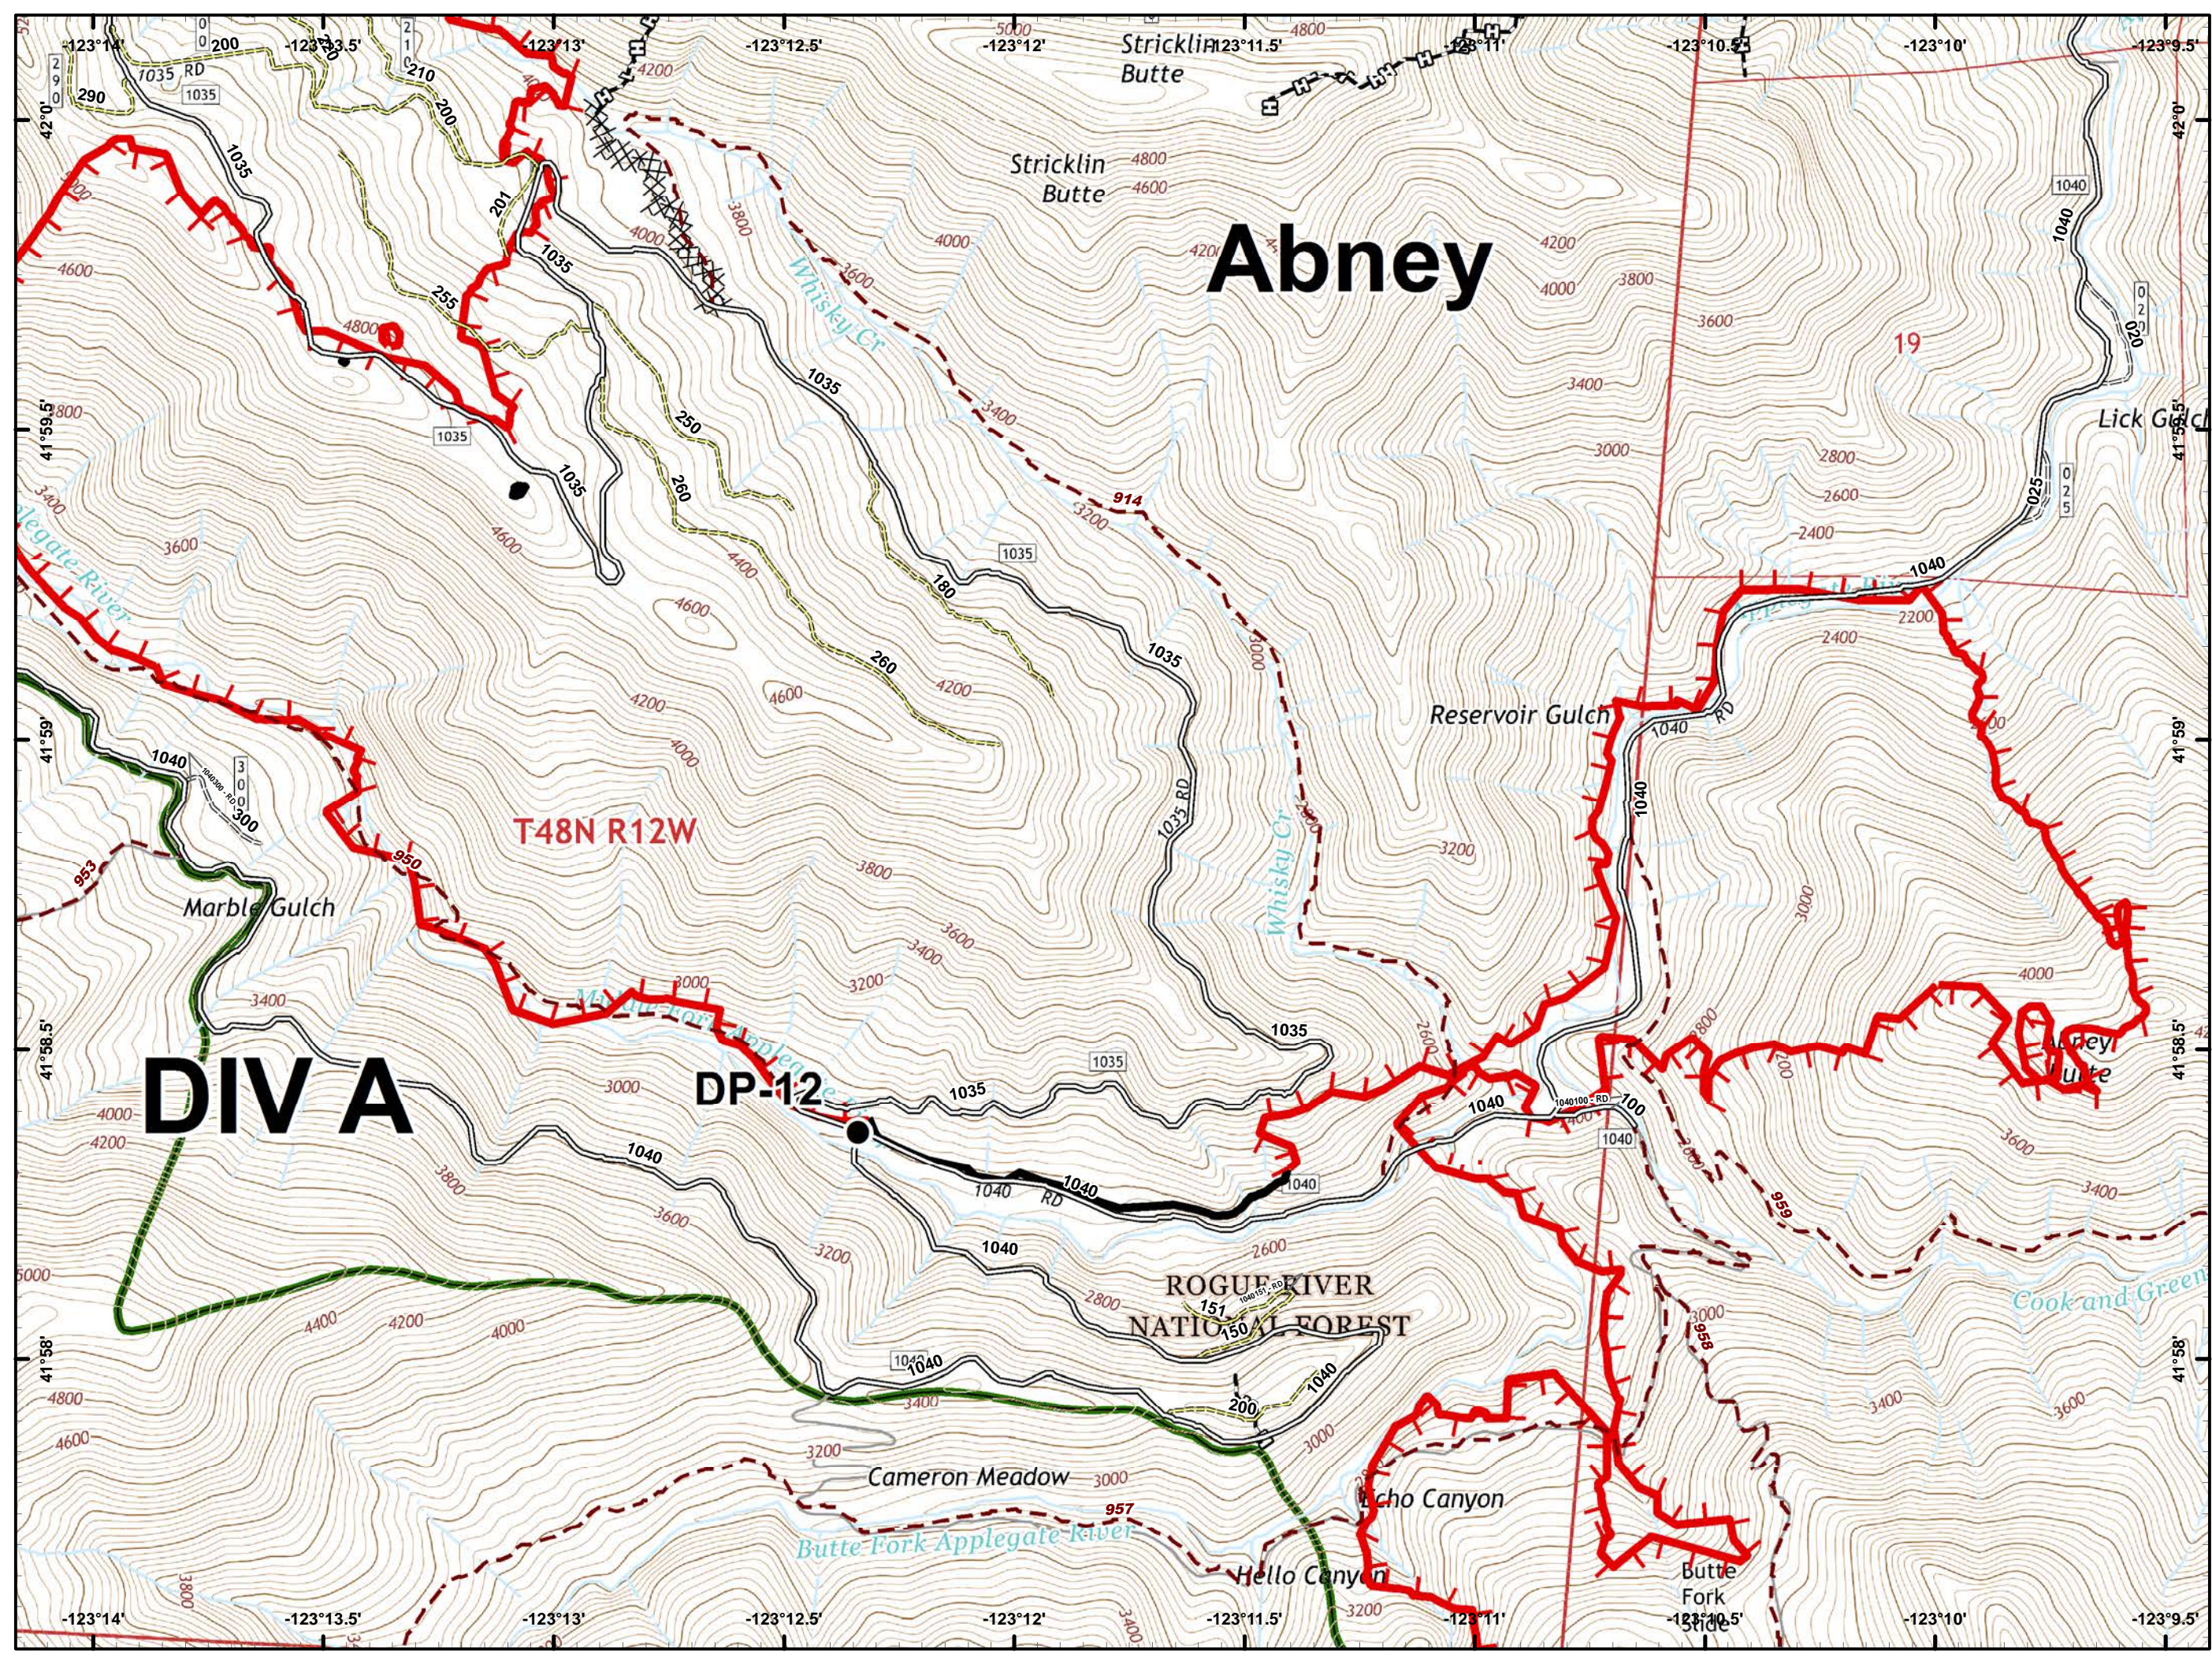

- Ⓒ Camp
- Drop Point
- Helispot
- ⒱ Water Source
- ⚠ Value at Risk
-)) Division Break
- 🔴 Uncontrolled Fire Edge
- ⚫ Completed Line
- ⚡ Completed Dozer Line
- ⚡ Completed Hand Line
- ⚡ Road as Completed Line
- ⚡ Private and State

Abney

-  Dip Site
-  Uncontrolled Fire Edge
-  Completed Dozer Line
-  Completed Hand Line
-  Wilderness

- Drop Point
- 🔴 Uncontrolled Fire Edge
- ⚫ Completed Line
- 🏗️ Completed Dozer Line
- 🛤️ Completed Hand Line
- 🌿 Wilderness

- Drop Point
- Helispot
- Landmark
- Ⓜ Water Source
- ⚠ Value at Risk
-) (Division Break
- 🔴 Uncontrolled Fire Edge
- ⚫ Completed Line
- ⚡ Completed Dozer Line
- ⚡ Completed Hand Line
- 🛣 Road as Completed Line

- Drop Point
- Helispot
- 🔴 Uncontrolled Fire Edge
- ⤿ Completed Line
- ⊠ Completed Dozer Line
- 👤 Completed Hand Line

-  Dip Site
-  Fire Location
-  Wilderness