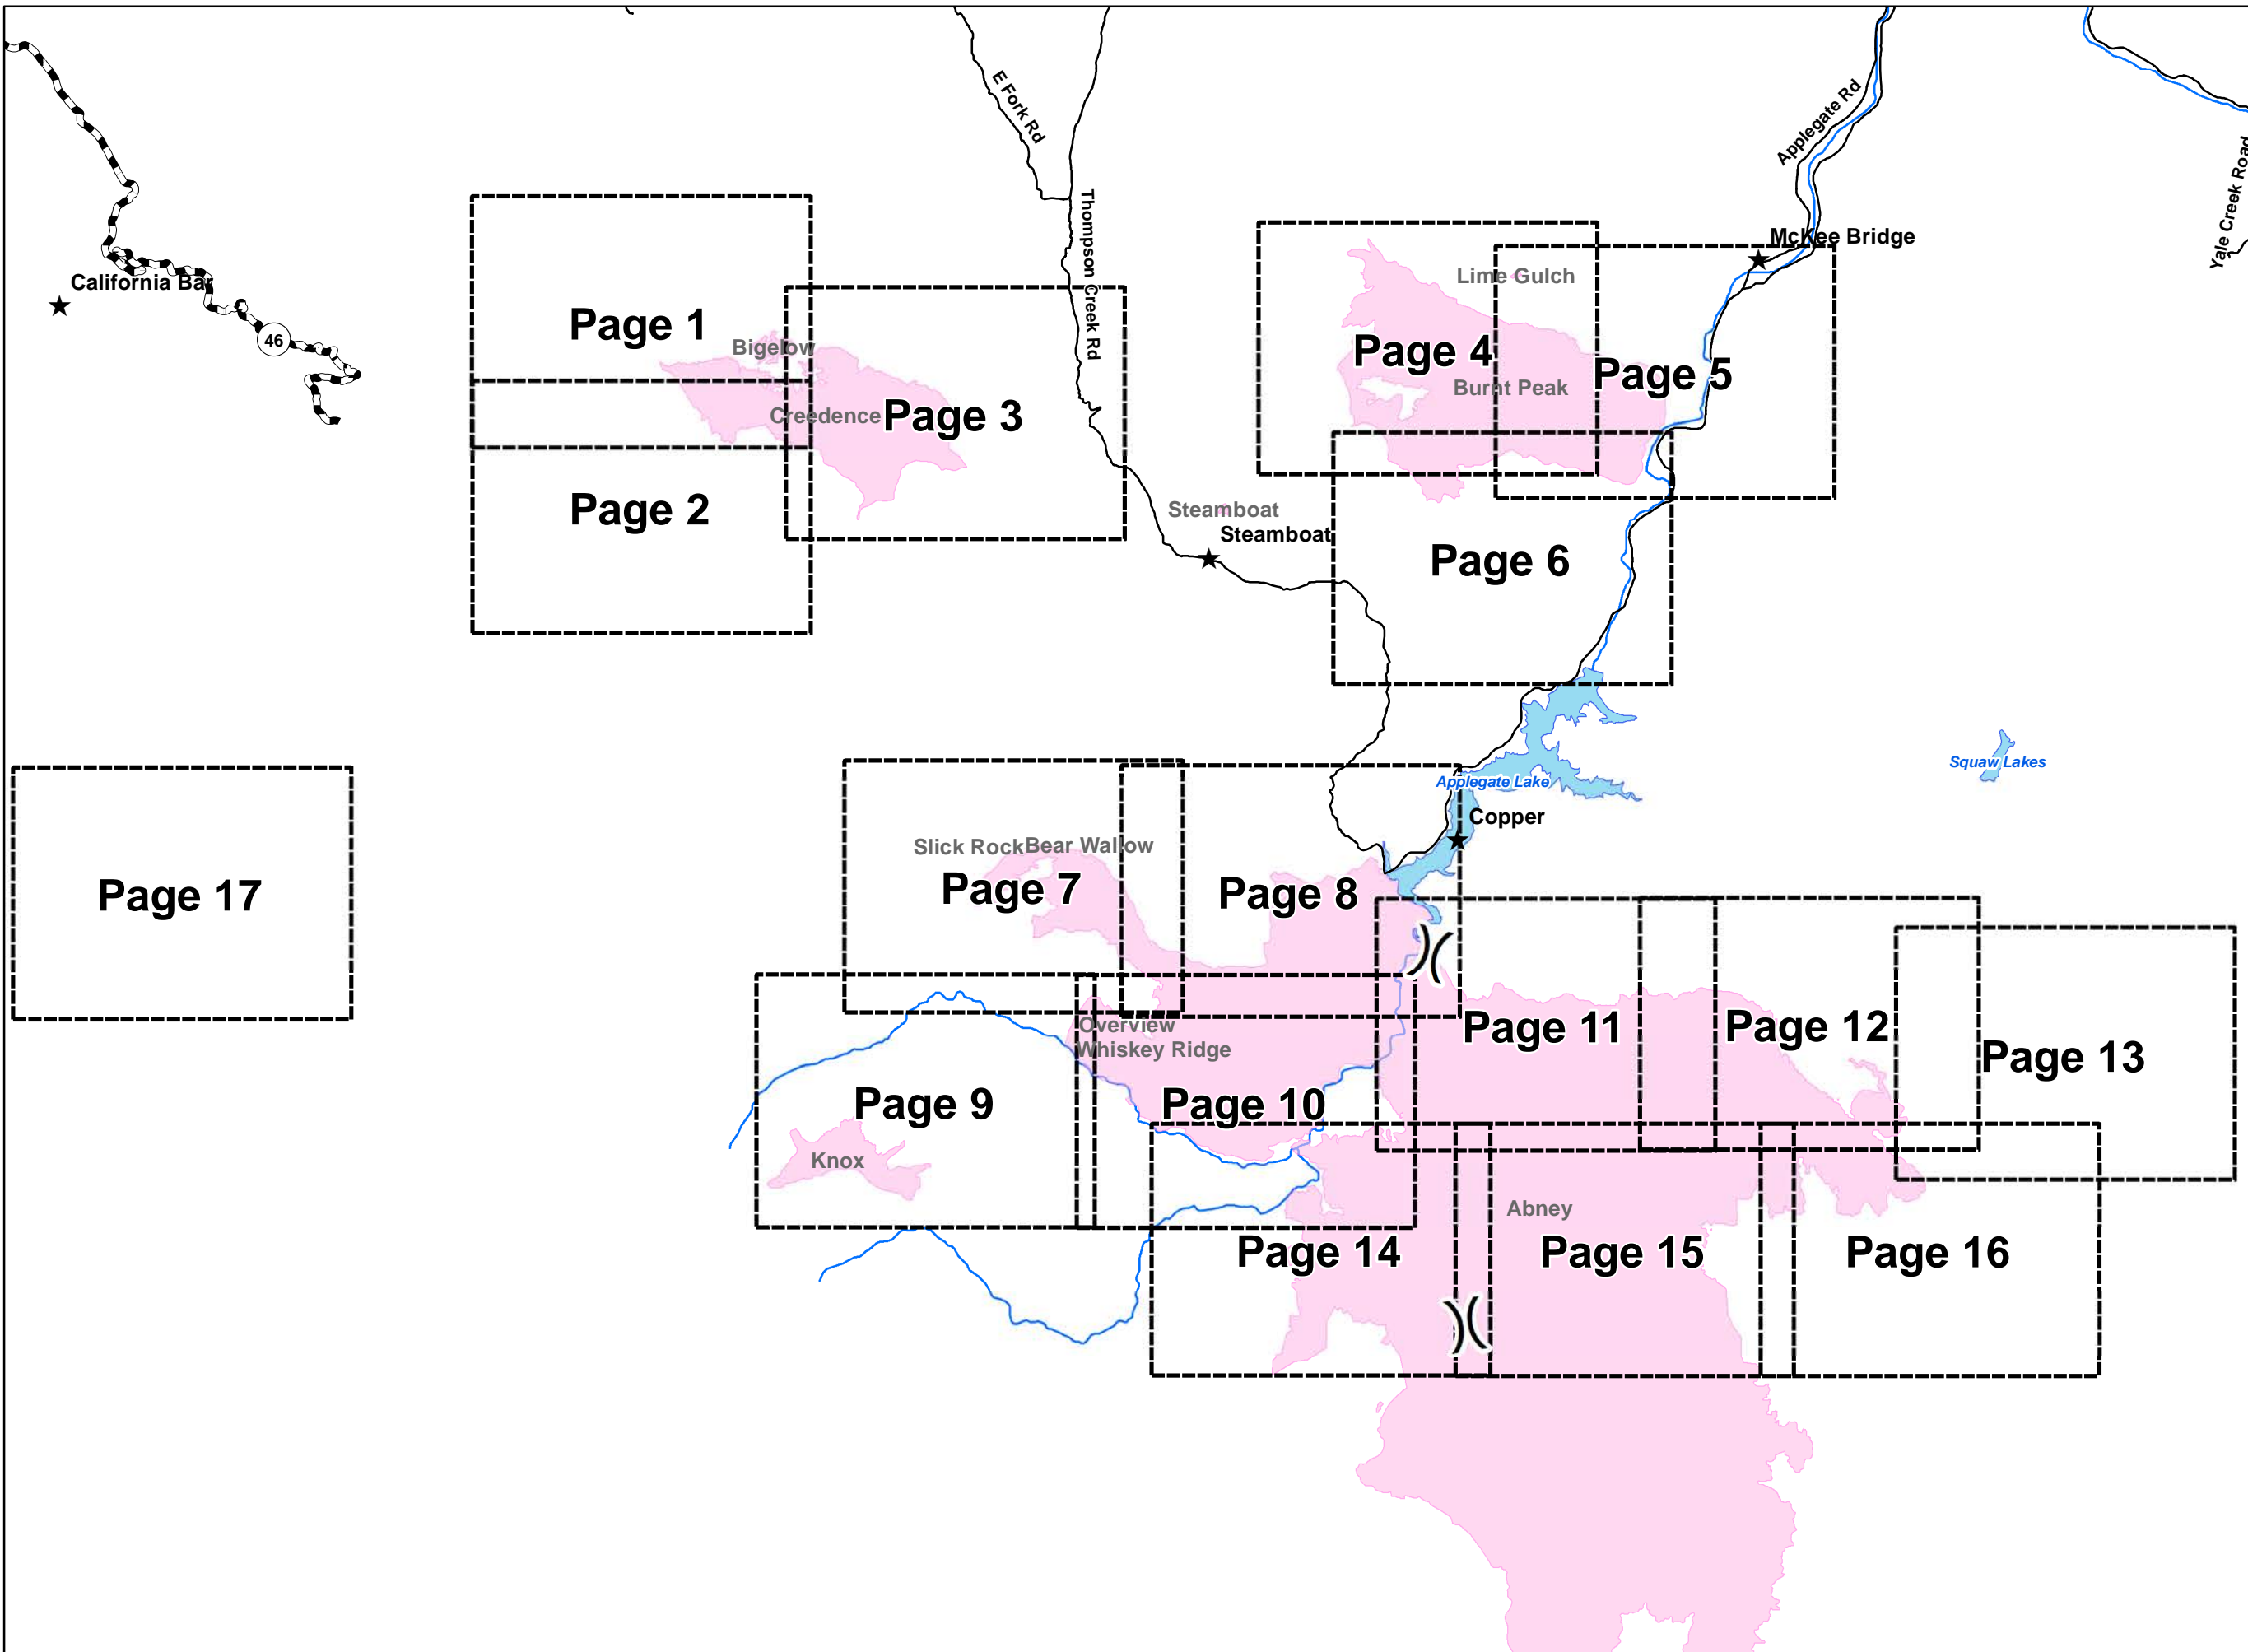

**Miller Complex
OR-RSF-000647
Rogue River Siskiyou
National Forest
10/07/2017**

- ★ Towns
- ⊞ Map Index Pages
- Fire Area

- Drop Point
- Helispot
- Ⓡ Repeater
- ⚓ Sling Site
- ⊕ Water Tank
- ~ Completed Line
- ⊗ Completed Dozer Line
- ⊕ Completed Hand Line
- ⊕ Road as Completed Line
- ⊕ Private and State

-  Dip Site
-  Drop Point
-  Helispot
-  Completed Line
-  Completed Hand Line

- Drop Point
- Gate
- Ⓜ Water Source
- 🔴 Uncontrolled Fire Edge
- ⚫ Completed Line
- ⓧ Completed Dozer Line
- Ⓜ Completed Hand Line
- 🛣 Road as Completed Line
- ⓧ Private and State

- Drop Point
- Helispot
- Landmark
- Ⓜ Water Source
- ⚠ Value at Risk
-) (Division Break
- 🔴 Uncontrolled Fire Edge
- ⚫ Completed Line
- ⚡ Completed Dozer Line
- ⚡ Completed Hand Line
- 🛣 Road as Completed Line

- Drop Point
- Helispot
- 🔴 Uncontrolled Fire Edge
- ⤿ Completed Line
- ⊠ Completed Dozer Line
- 👤 Completed Hand Line

-  Dip Site
-  Fire Location
-  Wilderness