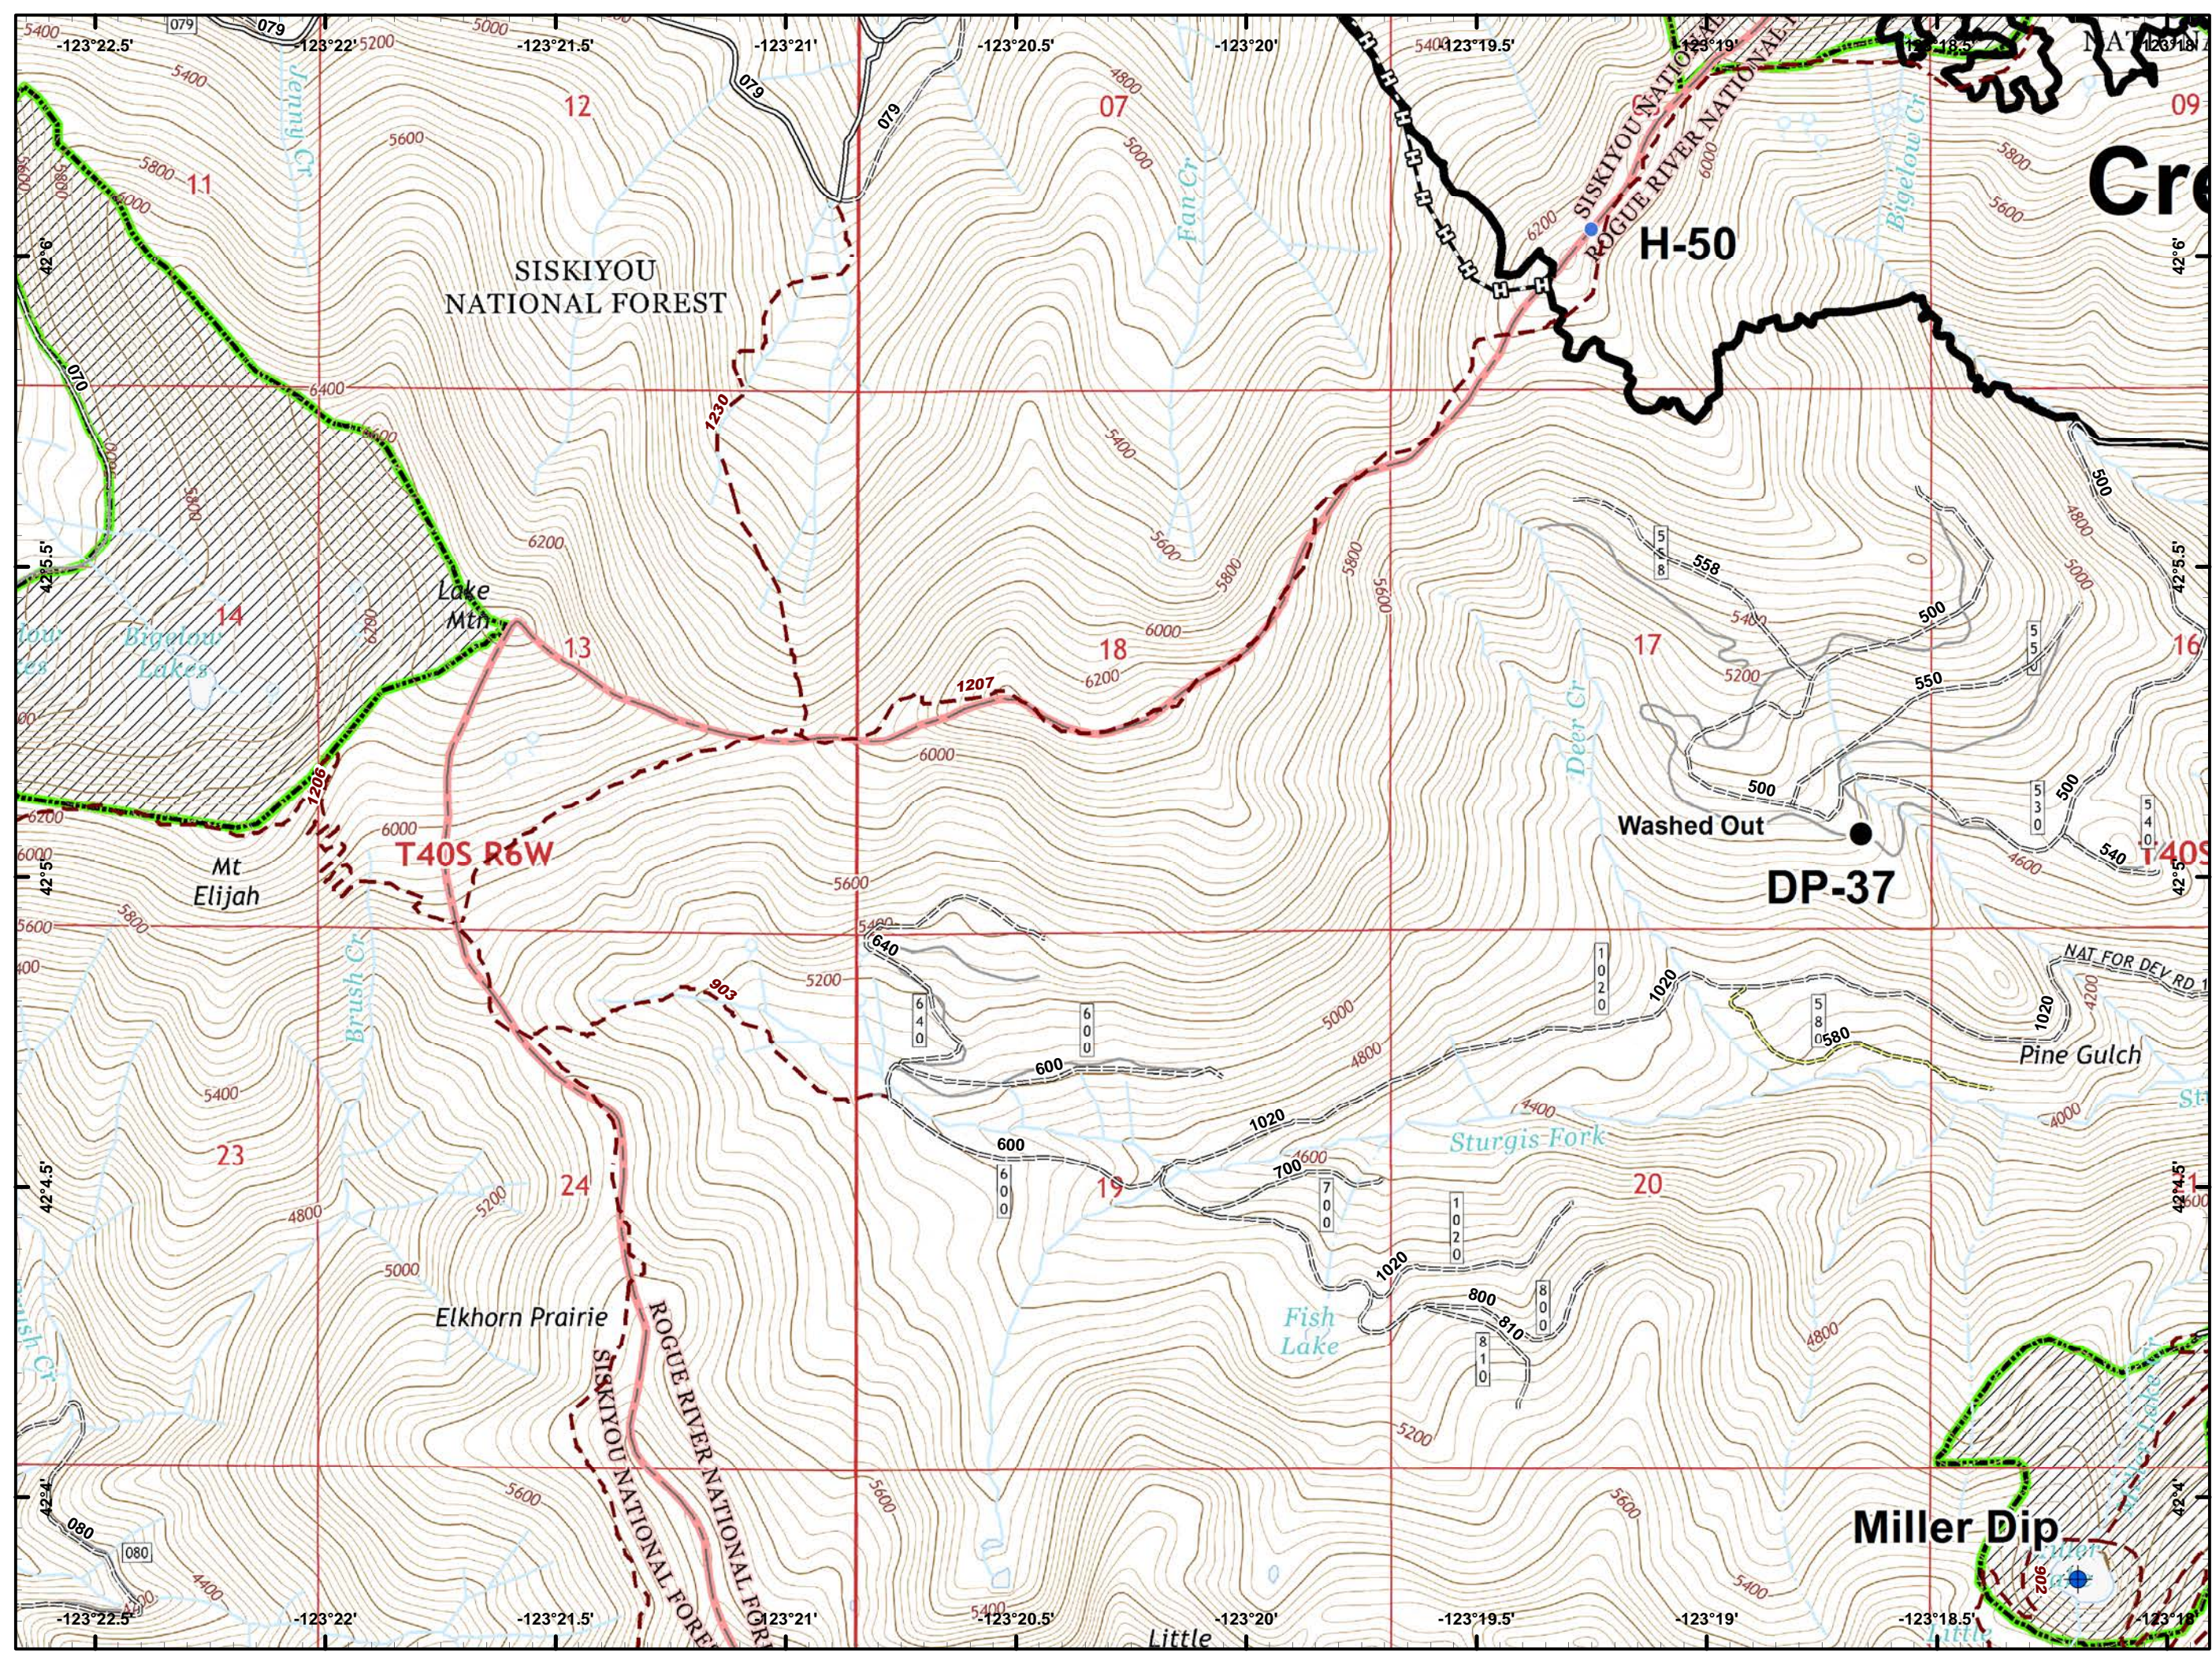

**Miller Complex
OR-RSF-000647
Rogue River Siskiyou
National Forest
10/07/2017**

- ★ Towns
- ⊞ Map Index Pages
- Fire Area

- Drop Point
- Helispot
- Ⓡ Repeater
- ⚓ Sling Site
- ⊕ Water Tank
- ~ Completed Line
- ⊗ Completed Dozer Line
- ⊕ Completed Hand Line
- ⊕ Road as Completed Line
- ⊕ Private and State

-  Dip Site
-  Drop Point
-  Helispot
-  Completed Line
-  Completed Hand Line

- Drop Point
- Gate
- Ⓜ Water Source
- 🔴 Uncontrolled Fire Edge
- ⚫ Completed Line
- ⓧ Completed Dozer Line
- Ⓜ Completed Hand Line
- 🛣 Road as Completed Line
- ⓧ Private and State

- Ⓒ Camp
- Drop Point
- Helispot
- ⒱ Water Source
- ⚠ Value at Risk
-)) Division Break
- 🔴 Uncontrolled Fire Edge
- ⚫ Completed Line
- ⚡ Completed Dozer Line
- ⚡ Completed Hand Line
- ⚡ Road as Completed Line
- ⚡ Private and State

- Drop Point
- Helispot
- Landmark
- Ⓜ Water Source
- ⚠ Value at Risk
-) (Division Break
- 🔴 Uncontrolled Fire Edge
- ⚫ Completed Line
- ⚡ Completed Dozer Line
- ⚡ Completed Hand Line
- 🛣 Road as Completed Line