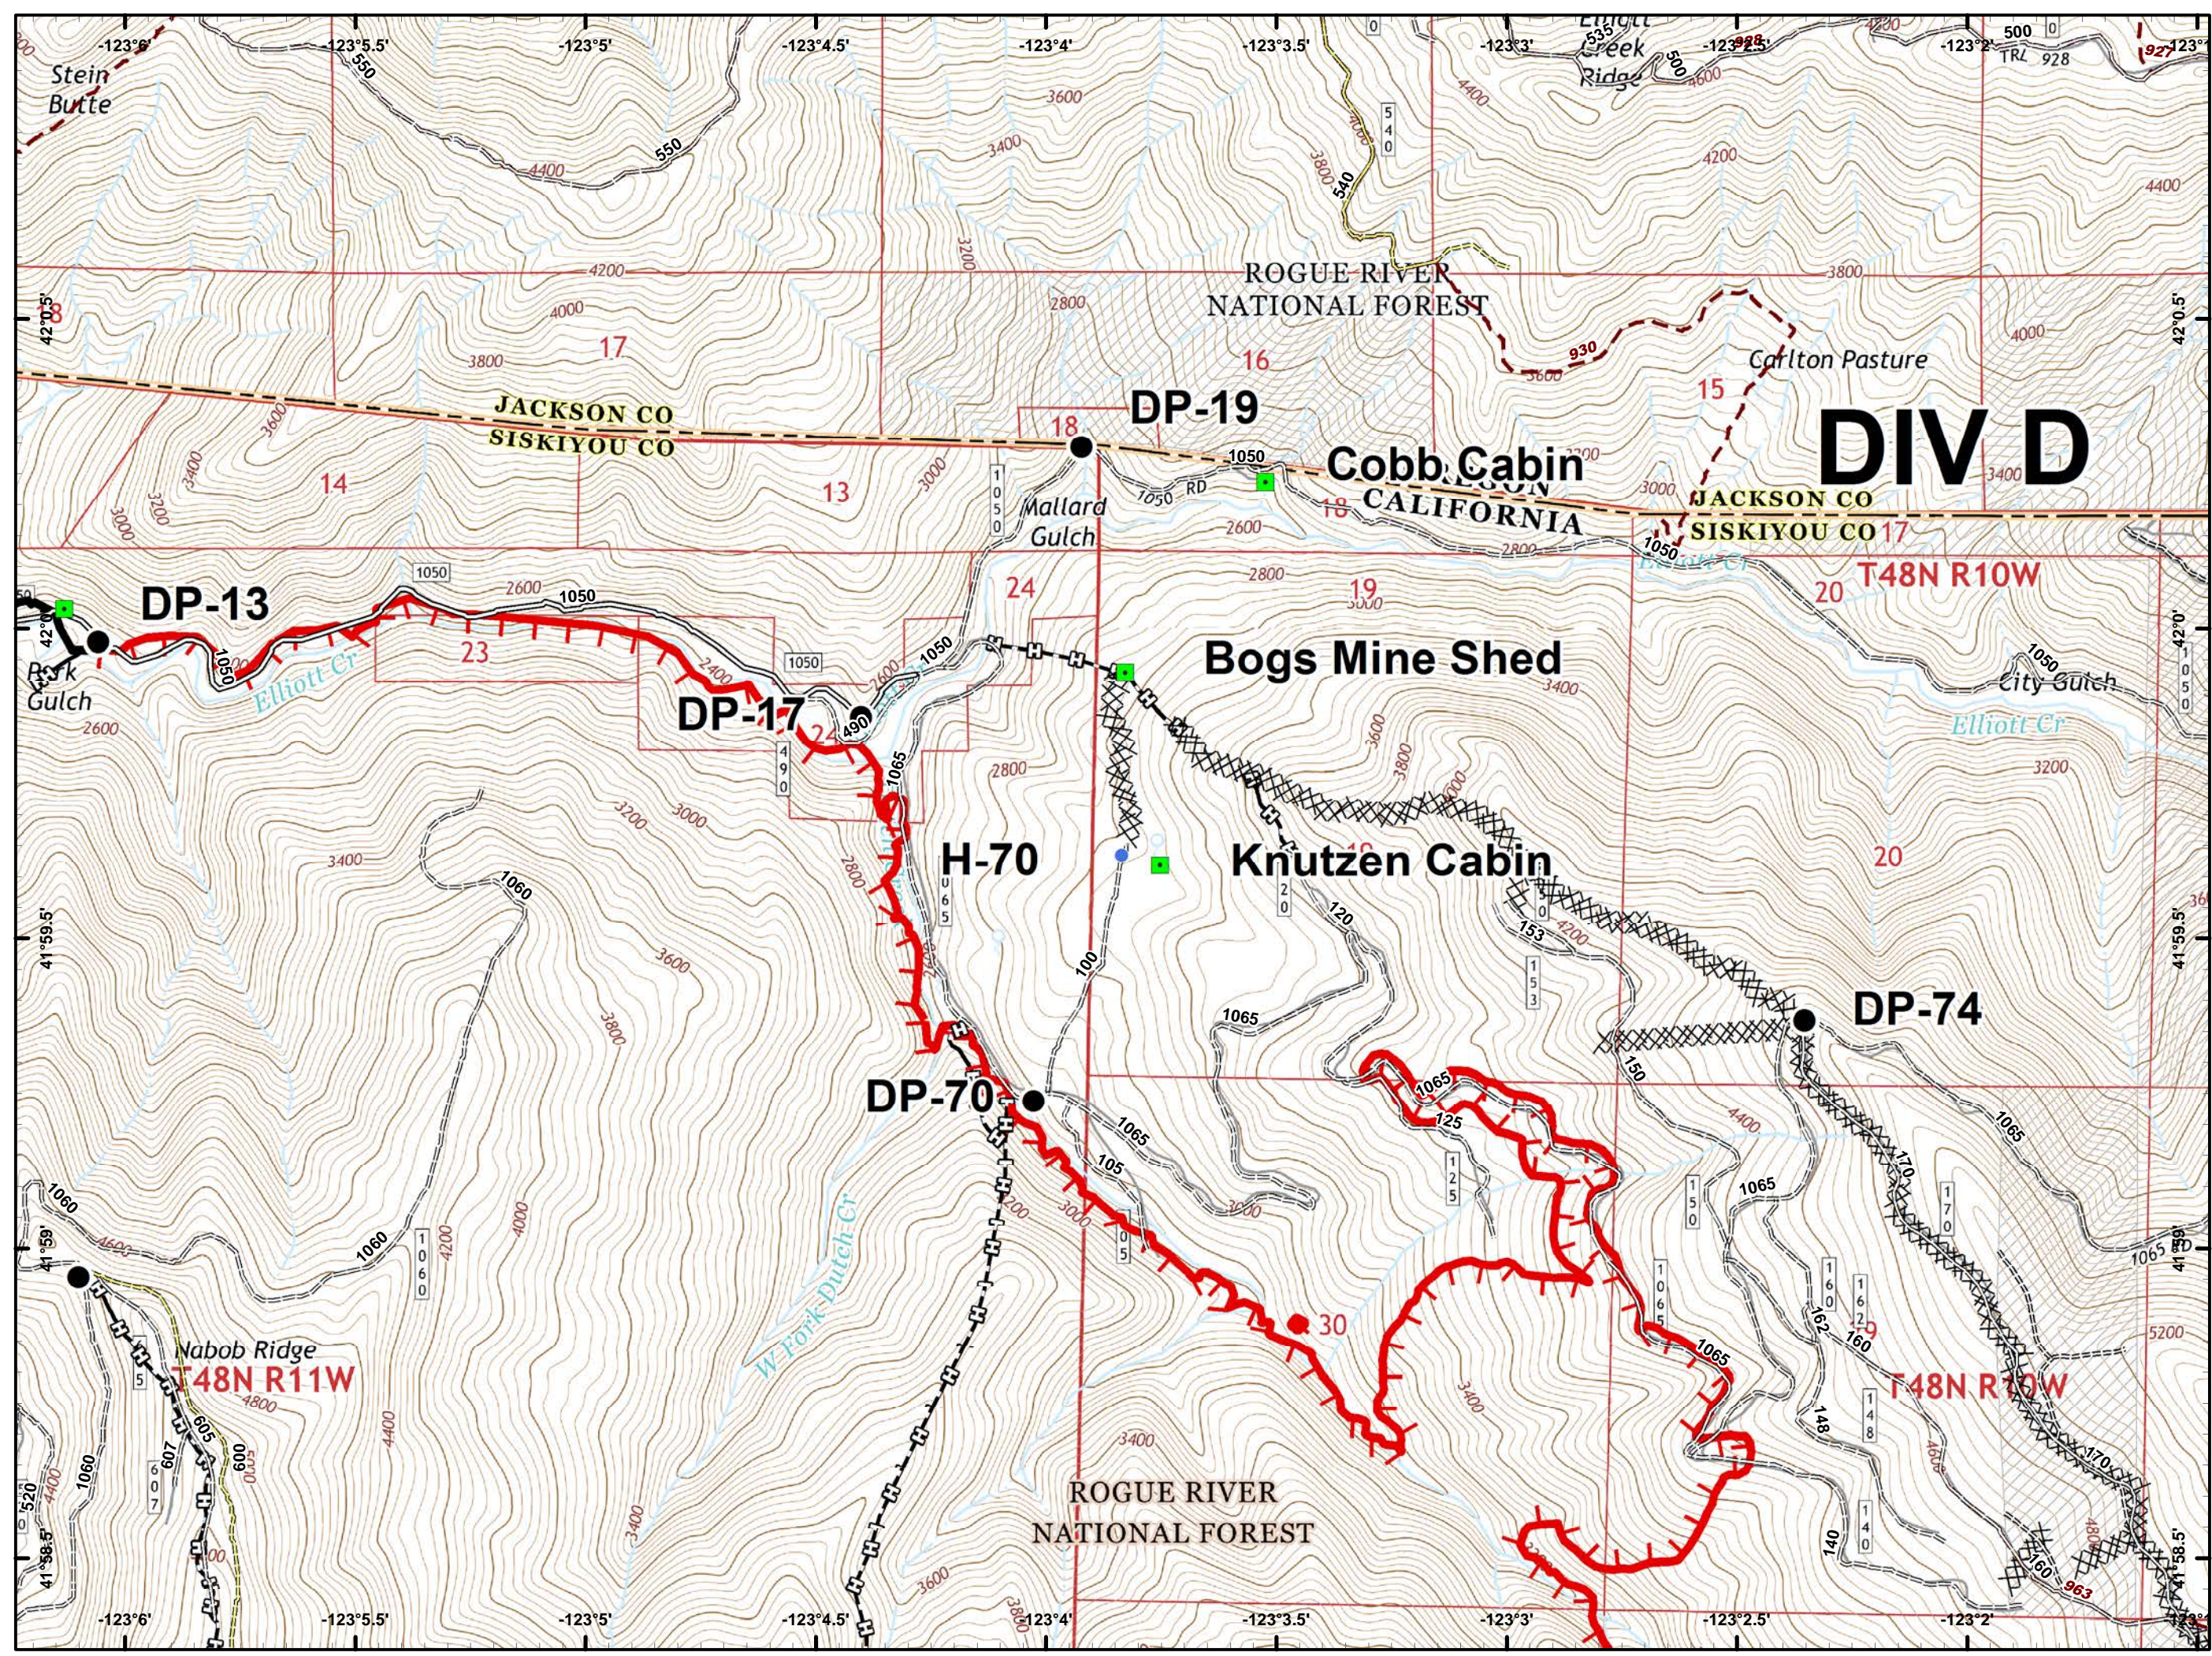

- Drop Point
- Helispot
- Landmark
- 🔴 Uncontrolled Fire Edge
- ⚡ Completed Line
- ⚡ Completed Dozer Line
- ⚡ Completed Hand Line
- ⚡ Private and State

DIV D