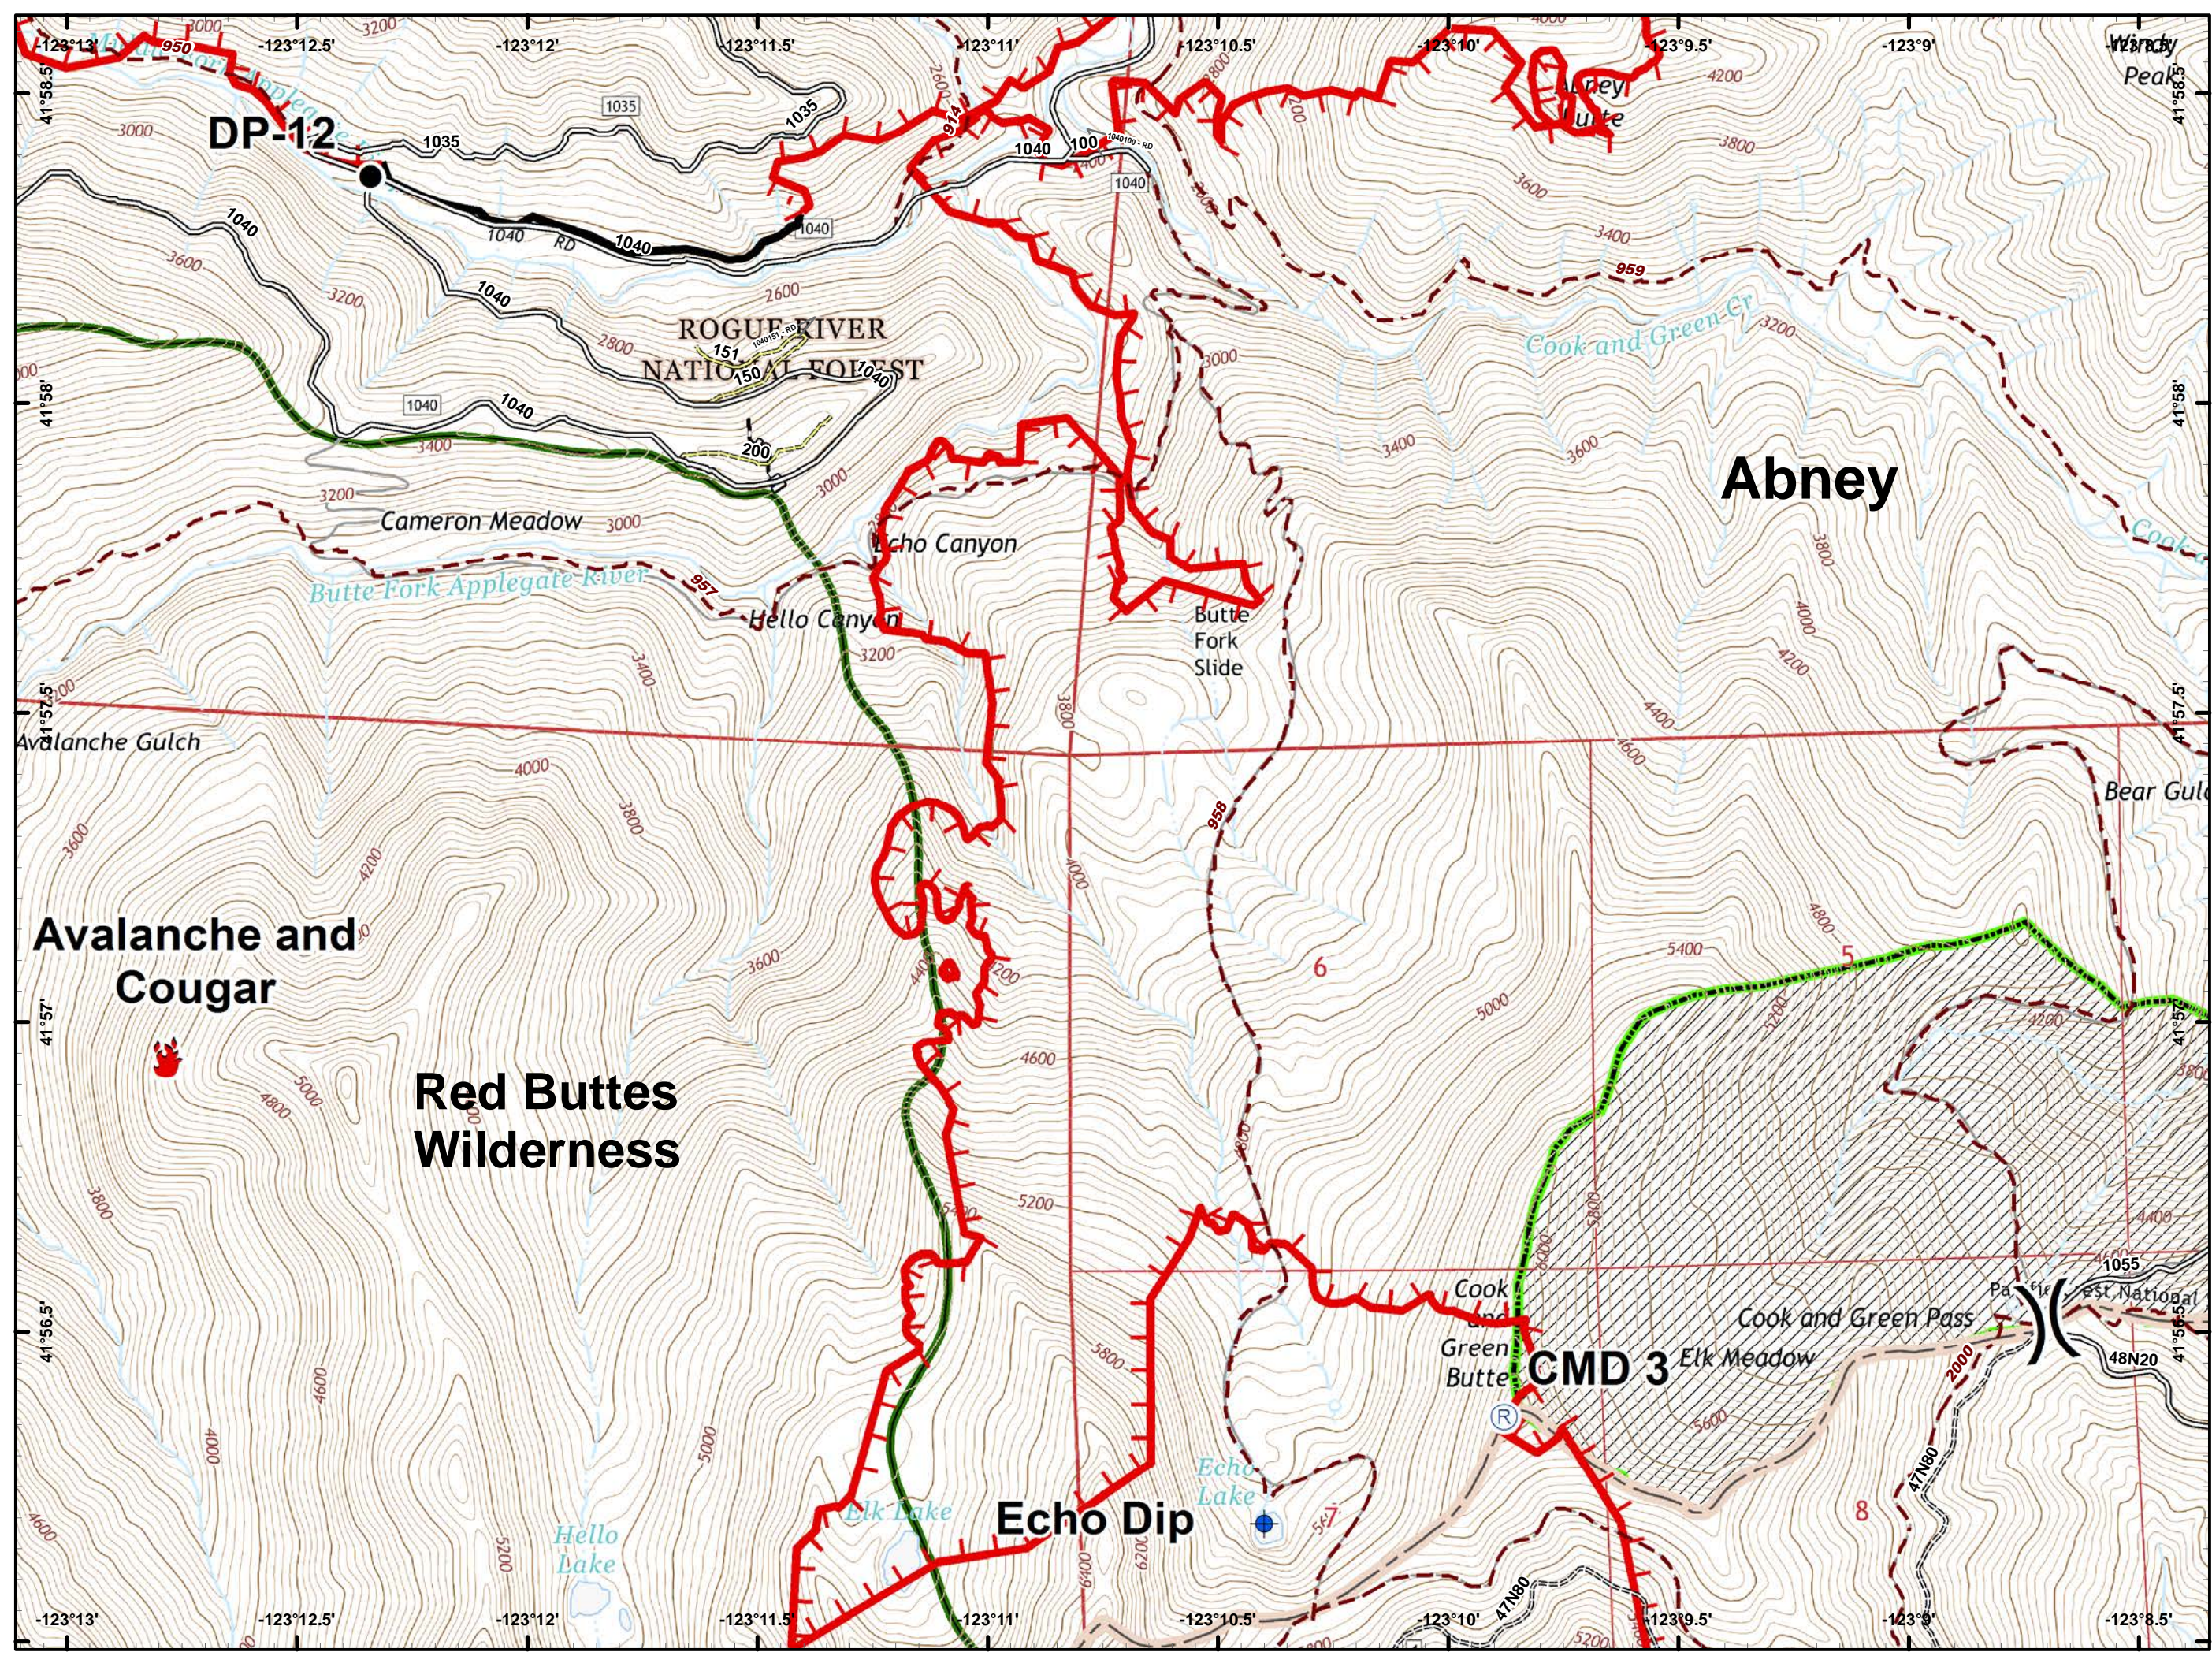

- Drop Point
- Helispot
- Landmark
- Ⓜ Water Source
- ⚠ Value at Risk
-) (Division Break
- 🔴 Uncontrolled Fire Edge
- ⚫ Completed Line
- ⚡ Completed Dozer Line
- ⚡ Completed Hand Line
- 🛣 Road as Completed Line

- Drop Point
- Helispot
- Landmark
- 🔴 Uncontrolled Fire Edge
- ⚡ Completed Line
- ⚡ Completed Dozer Line
- ⚡ Completed Hand Line
- ⚡ Private and State

DIV D

- Drop Point
- Helispot
- Uncontrolled Fire Edge
- Completed Dozer Line
- Private and State

-  Dip Site
-  Drop Point
-  Fire Location
-  Repeater
-  Division Break
-  Uncontrolled Fire Edge
-  Completed Line
-  Completed Hand Line
-  Wilderness

- Helispot
- ⎓ Division Break
- 🔴 Uncontrolled Fire Edge
- ⚫ Completed Line
- ⚫ Completed Hand Line

- Drop Point
- Helispot
- 🔴 Uncontrolled Fire Edge
- ⤿ Completed Line
- ⊠ Completed Dozer Line
- 👤 Completed Hand Line

-  Dip Site
-  Fire Location
-  Wilderness