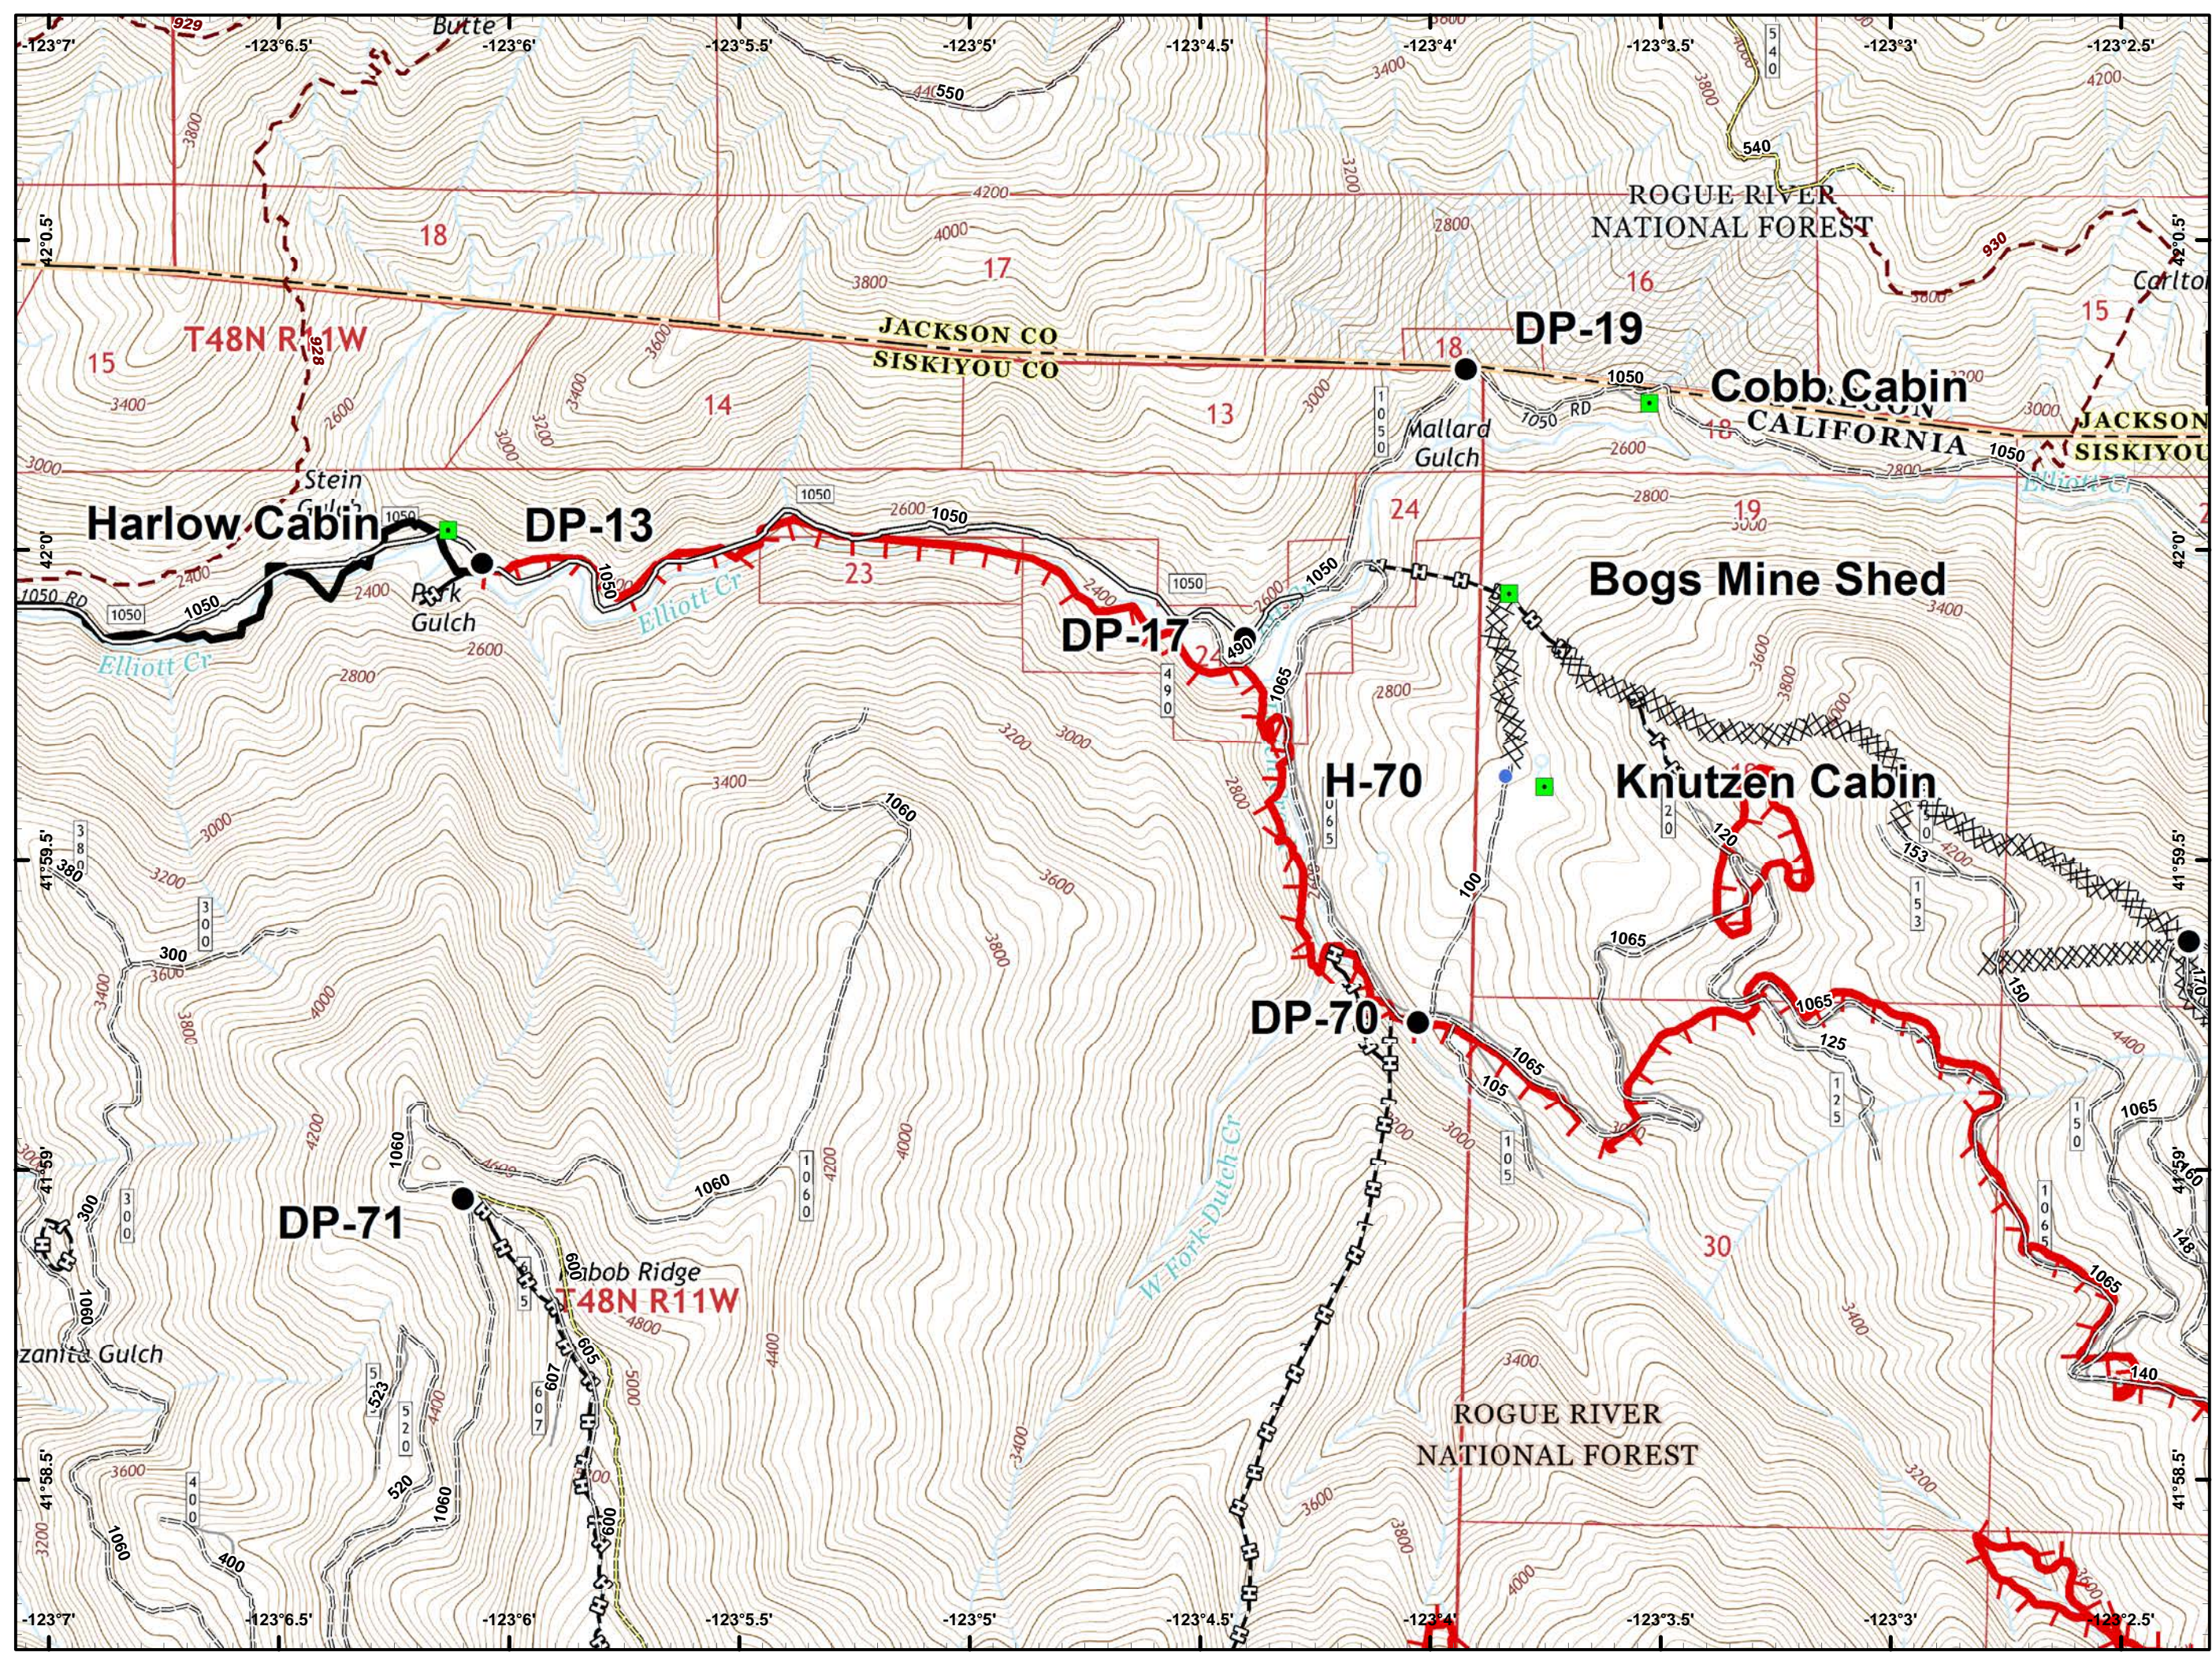

- Drop Point
- Helispot
- Landmark
- 🔴 Uncontrolled Fire Edge
- ⚫ Completed Line
- ⚫ Completed Dozer Line
- ⚫ Completed Hand Line
- ⚫ Private and State