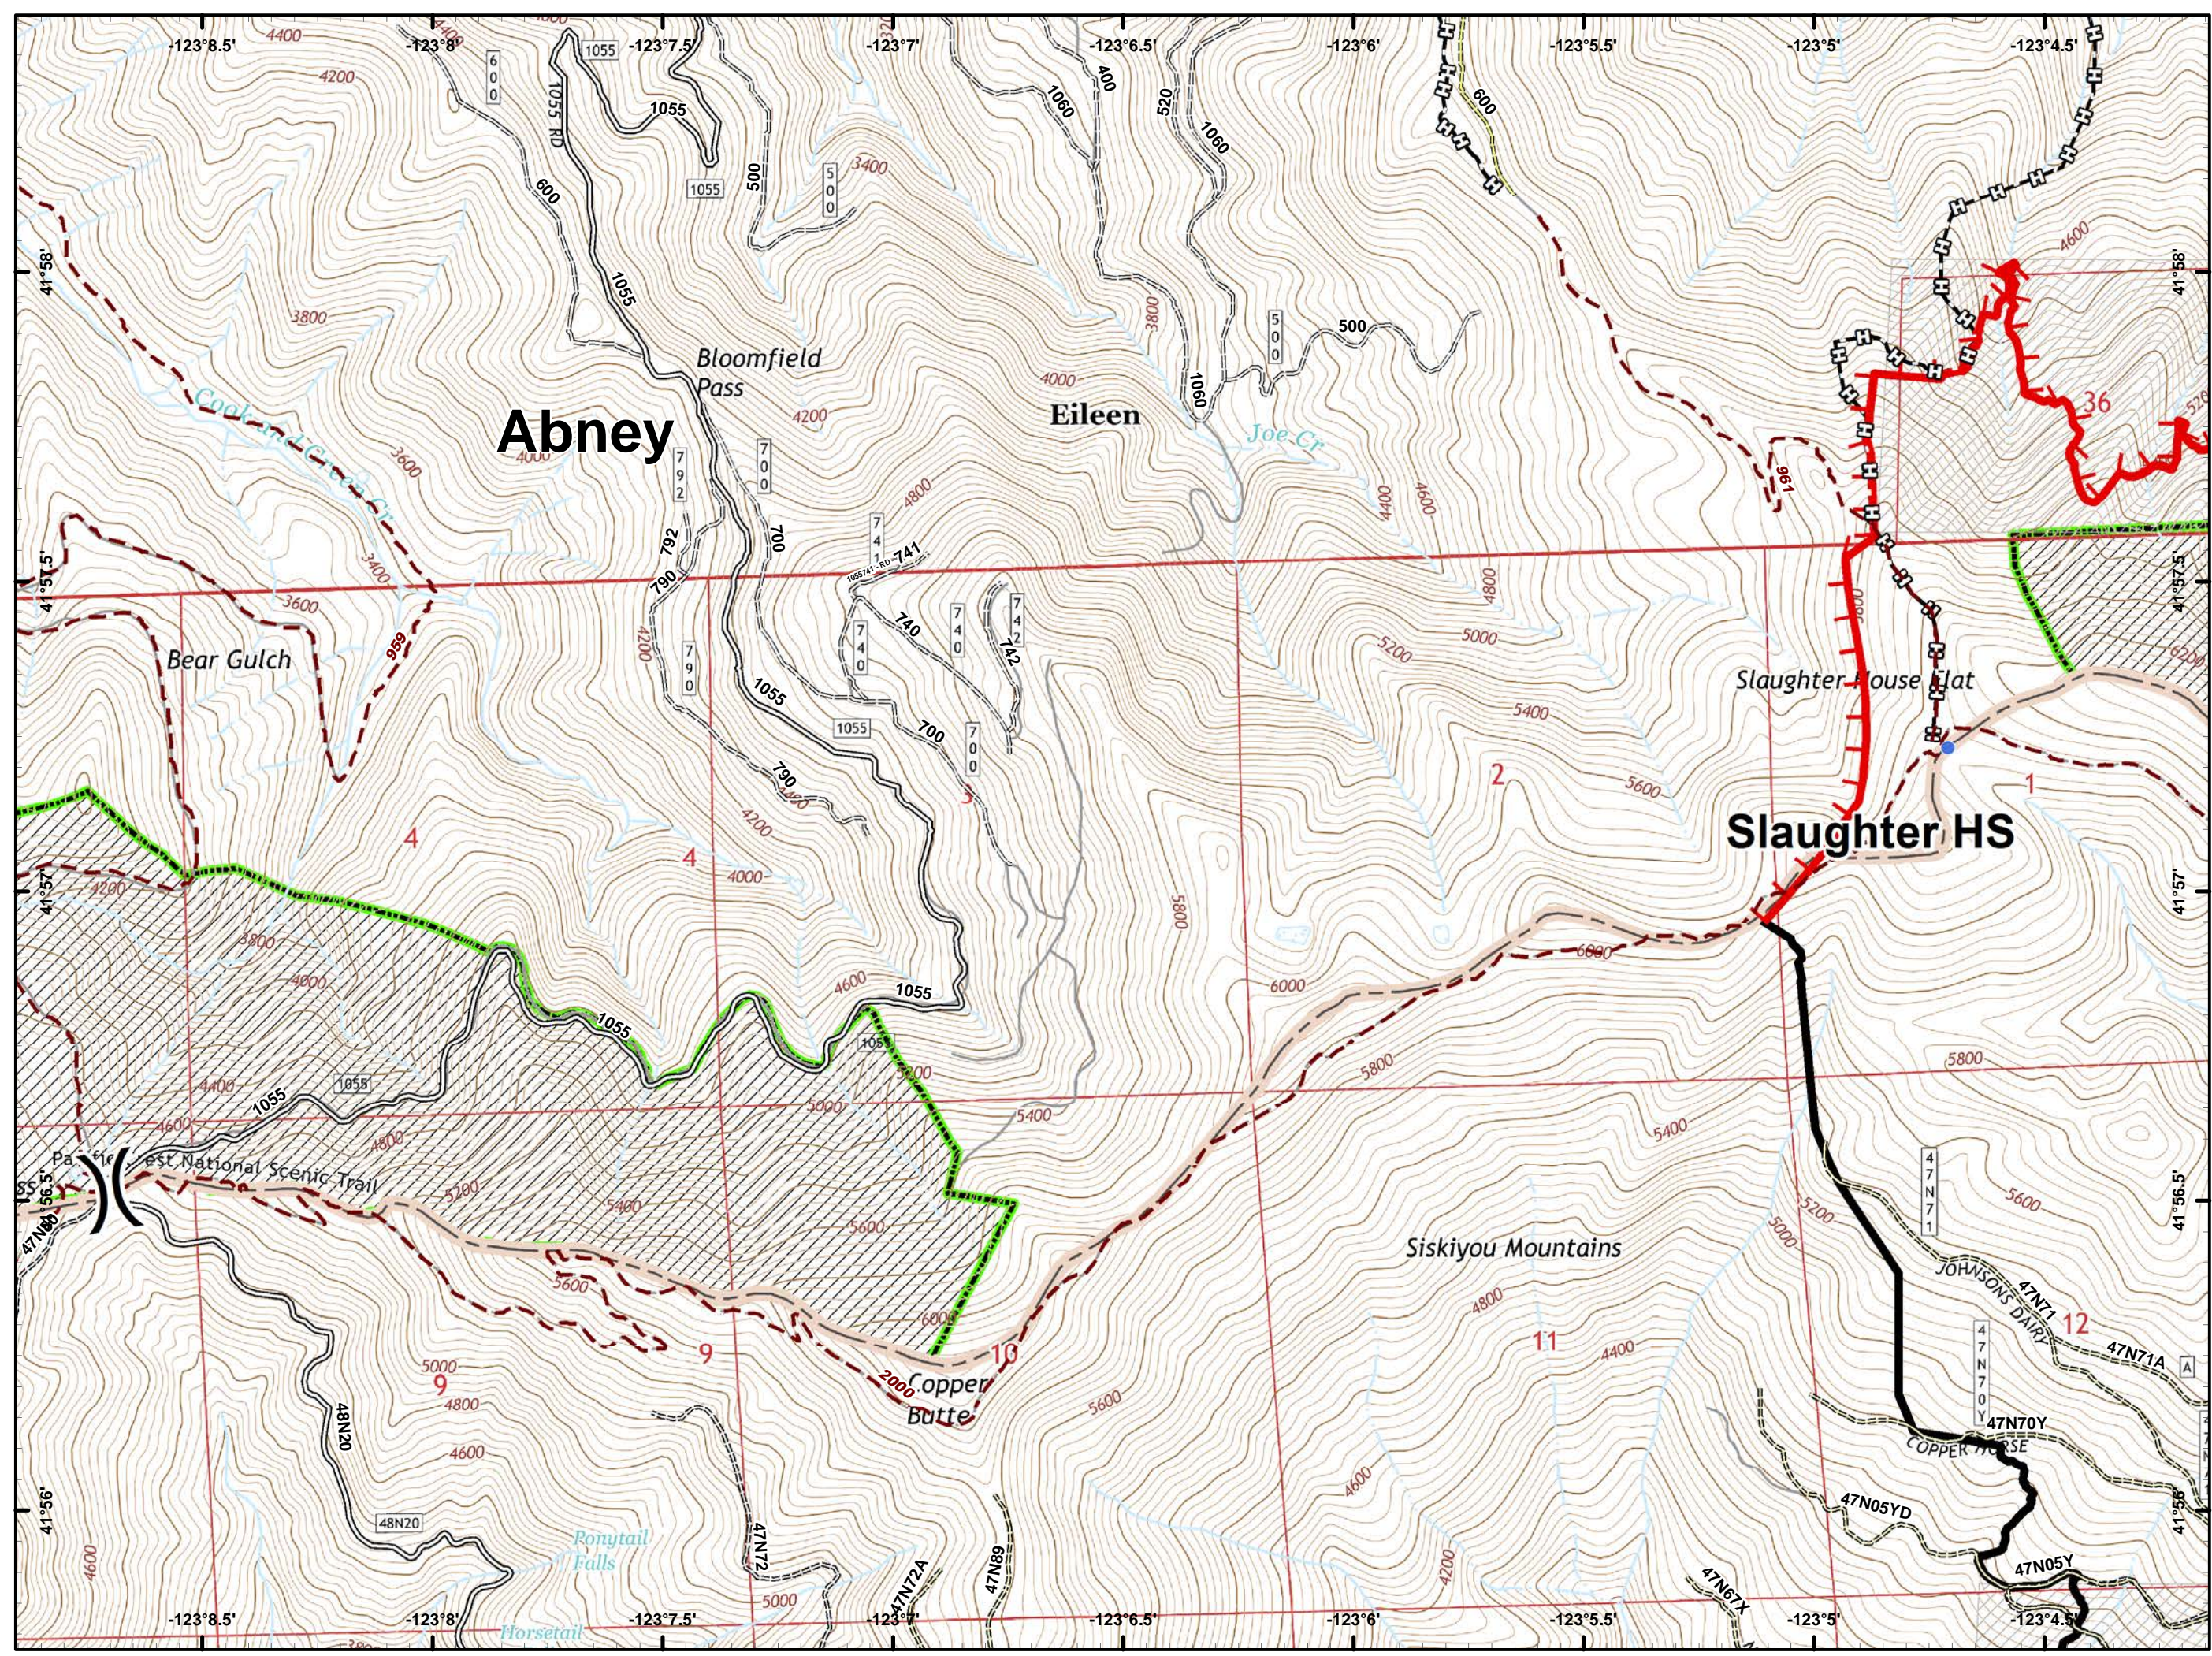

- Drop Point
- Ⓜ Water Source
- 🔴 Uncontrolled Fire Edge
- ⚫ Completed Line
- ⓧ Completed Dozer Line
- 👤 Completed Hand Line
- 🛣 Road as Completed Line
- 🌿 Wilderness
- 🏠 Private and State

- Drop Point
- Helispot
- Ⓜ Water Source
- ⚠ Value at Risk
- ) ( Division Break
- 🔴 Uncontrolled Fire Edge
- ⚫ Completed Line
- ⚫ Completed Dozer Line
- ⚫ Completed Hand Line
- ⚫ Road as Completed Line
- ⚫ Private and State

- Drop Point
- Helispot
- Landmark
- 🔴 Uncontrolled Fire Edge
- ⚫ Completed Line
- ⚫ Completed Dozer Line
- ⚫ Completed Hand Line
- ⚫ Private and State

- Drop Point
- 🔴 Uncontrolled Fire Edge
- ⊗ Completed Dozer Line
- ⊕ Private and State

-  Dip Site
-  Drop Point
-  Fire Location
-  Repeater
-  Division Break
-  Uncontrolled Fire Edge
-  Completed Line
-  Completed Hand Line
-  Wilderness

- Helispot
- )) Division Break
- 🔴 Uncontrolled Fire Edge
- ⚫ Completed Line
- 🔗 Completed Hand Line

- Drop Point
- Helispot
- 🔴 Uncontrolled Fire Edge
- ⤿ Completed Line
- ⊗ Completed Dozer Line
- ⊞ Completed Hand Line

-  Dip Site
-  Uncontrolled Fire Edge
-  Wilderness