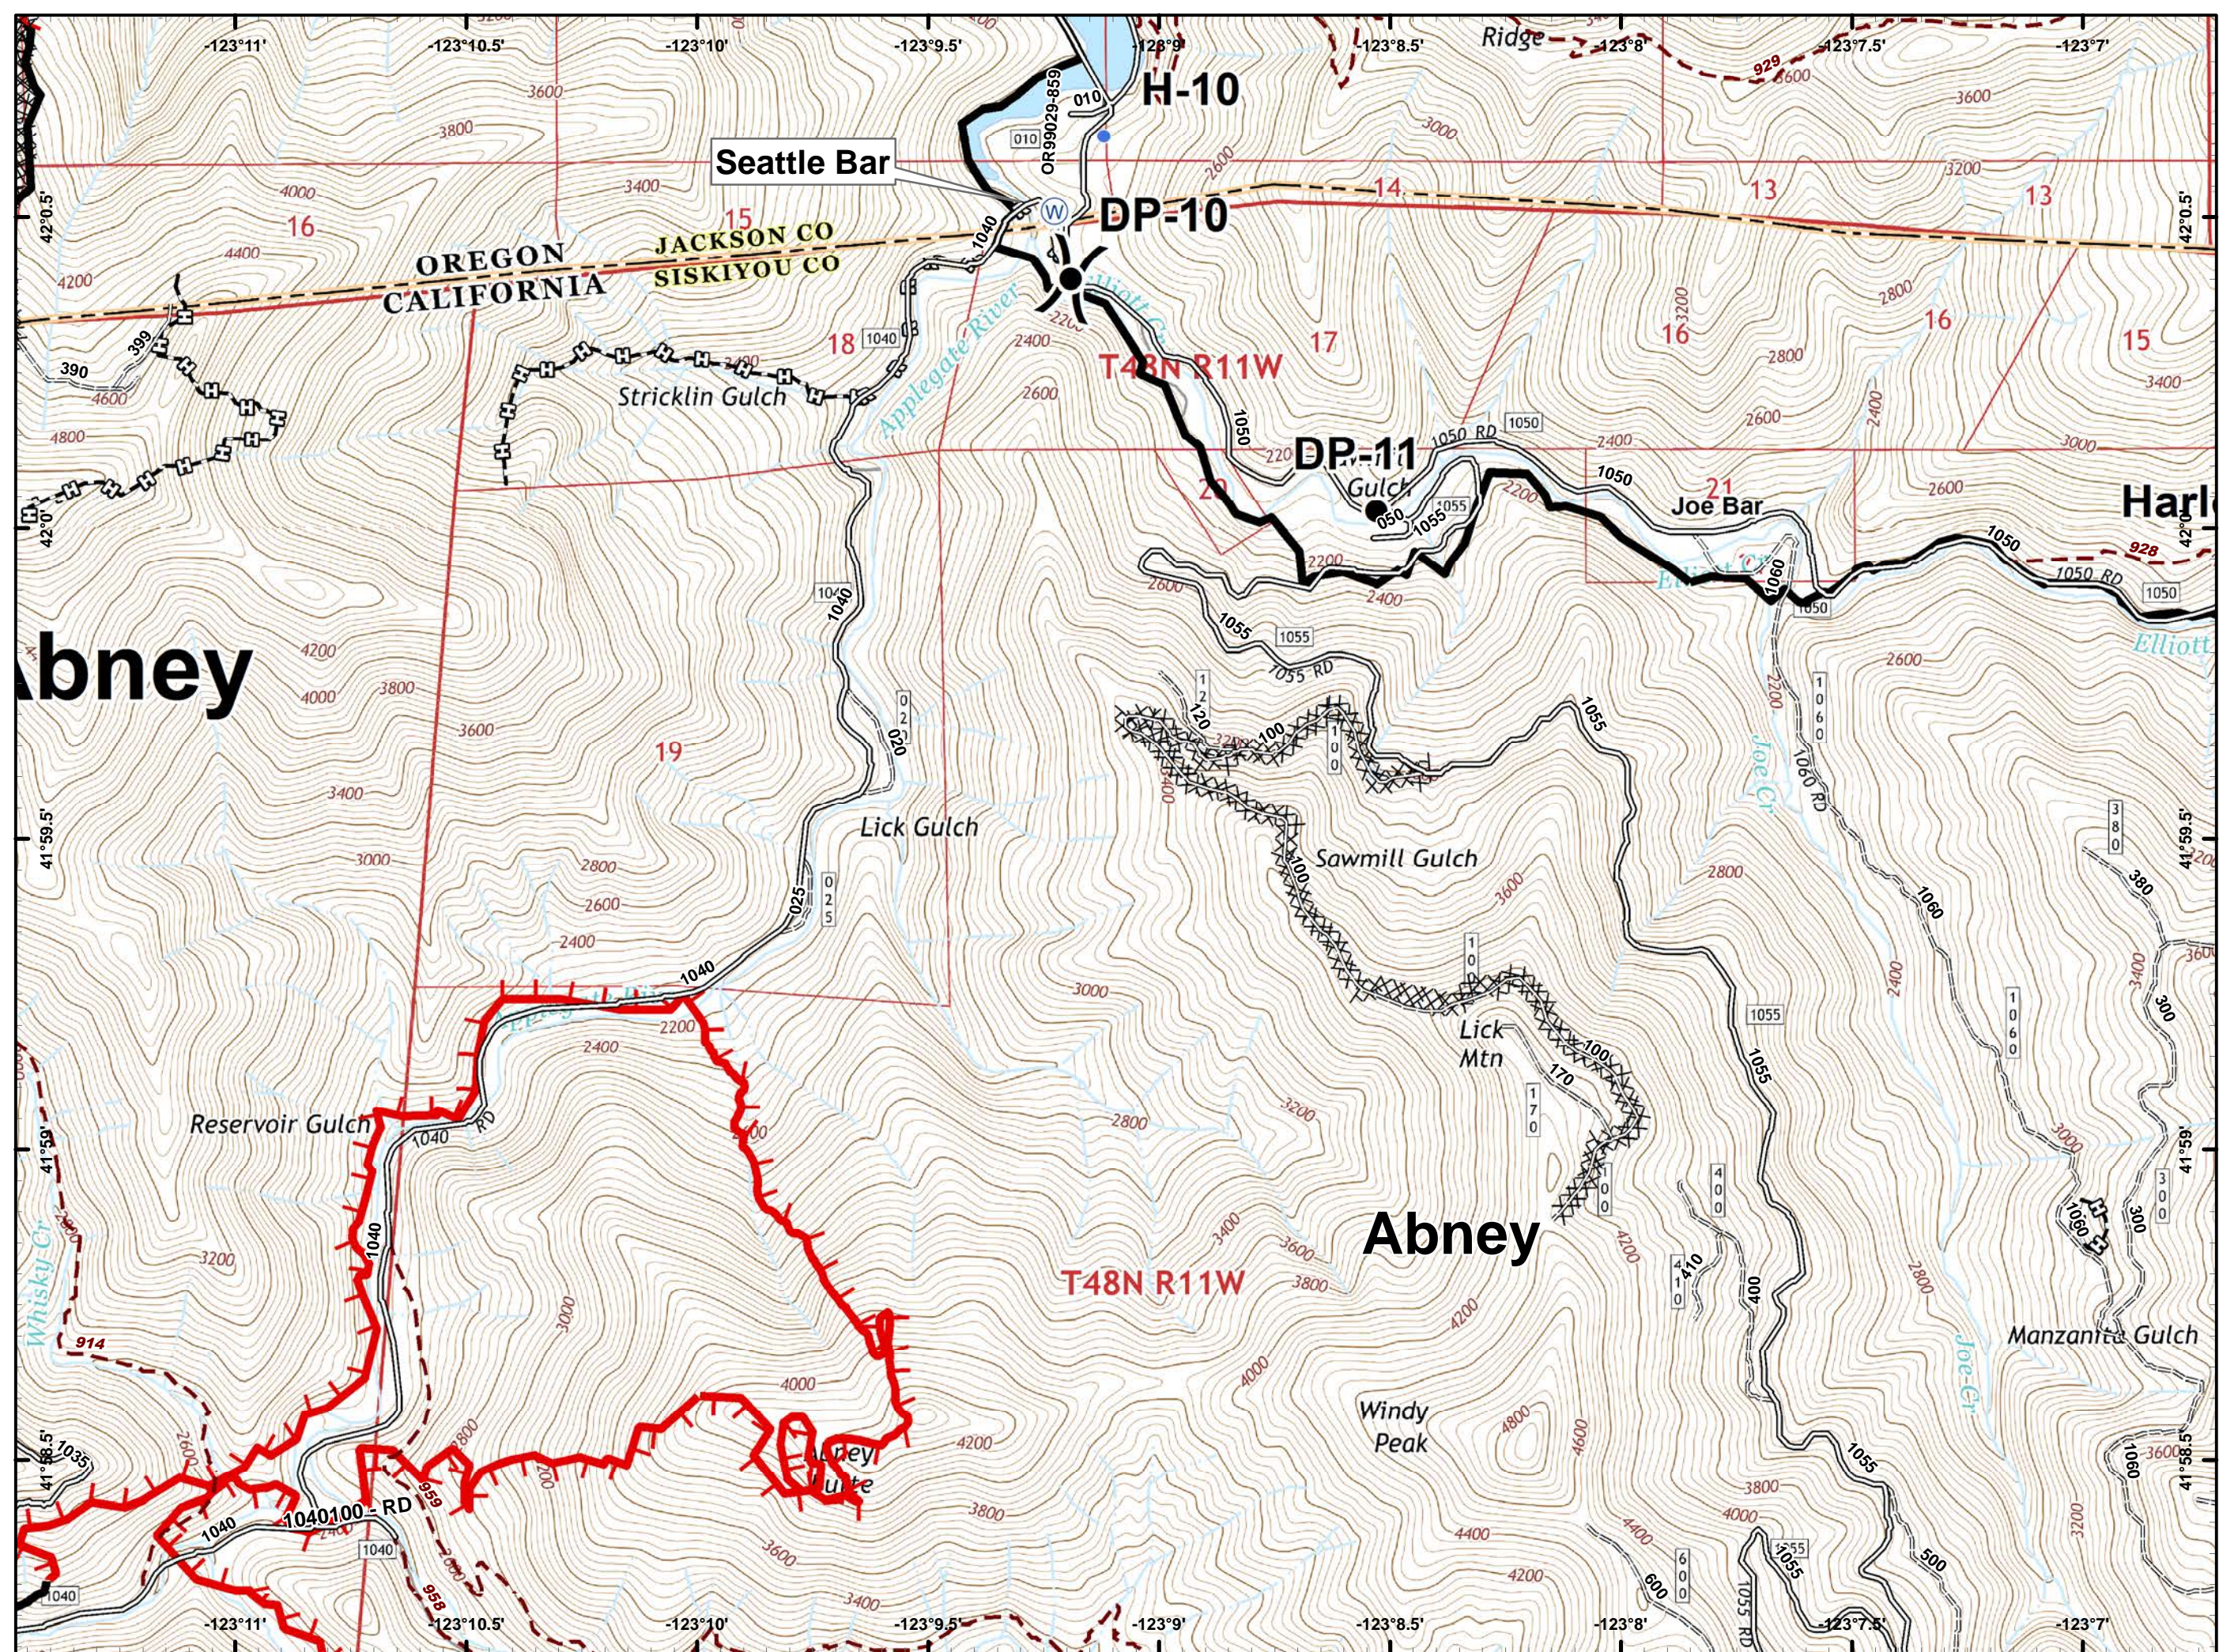

**Miller Complex  
OR-RSF-000647  
Rogue River Siskiyou  
National Forest  
10/09/2017**

- ★ Towns
- ⊞ Map Index Pages
- Fire Area

- Drop Point
- Helispot
- Ⓡ Repeater
-  Uncontrolled Fire Edge
-  Completed Line
-  Completed Dozer Line
-  Completed Hand Line
-  Private and State

-  Camp
-  Drop Point
-  Helispot
-  Lookout
-  Water Source
-  Value at Risk
-  Division Break
-  Uncontrolled Fire Edge
-  Completed Line
-  Completed Dozer Line
-  Completed Hand Line
-  Road as Completed Line
-  Private and State

- Drop Point
- Ⓜ Water Source
- 🔴 Uncontrolled Fire Edge
- ⚫ Completed Line
- ⓧ Completed Dozer Line
- 👤 Completed Hand Line
- 🛣 Road as Completed Line
- 🌿 Wilderness
- 🏠 Private and State

- Drop Point
- Helispot
- Ⓜ Water Source
- ⚠ Value at Risk
- ) ( Division Break
- 🔴 Uncontrolled Fire Edge
- ⚫ Completed Line
- ⚫ Completed Dozer Line
- ⚫ Completed Hand Line
- ⚫ Road as Completed Line
- ⚫ Private and State

- Drop Point
- Helispot
- 🔴 Uncontrolled Fire Edge
- ⤿ Completed Line
- ⊗ Completed Dozer Line
- ⊞ Completed Hand Line

-  Dip Site
-  Uncontrolled Fire Edge
-  Wilderness