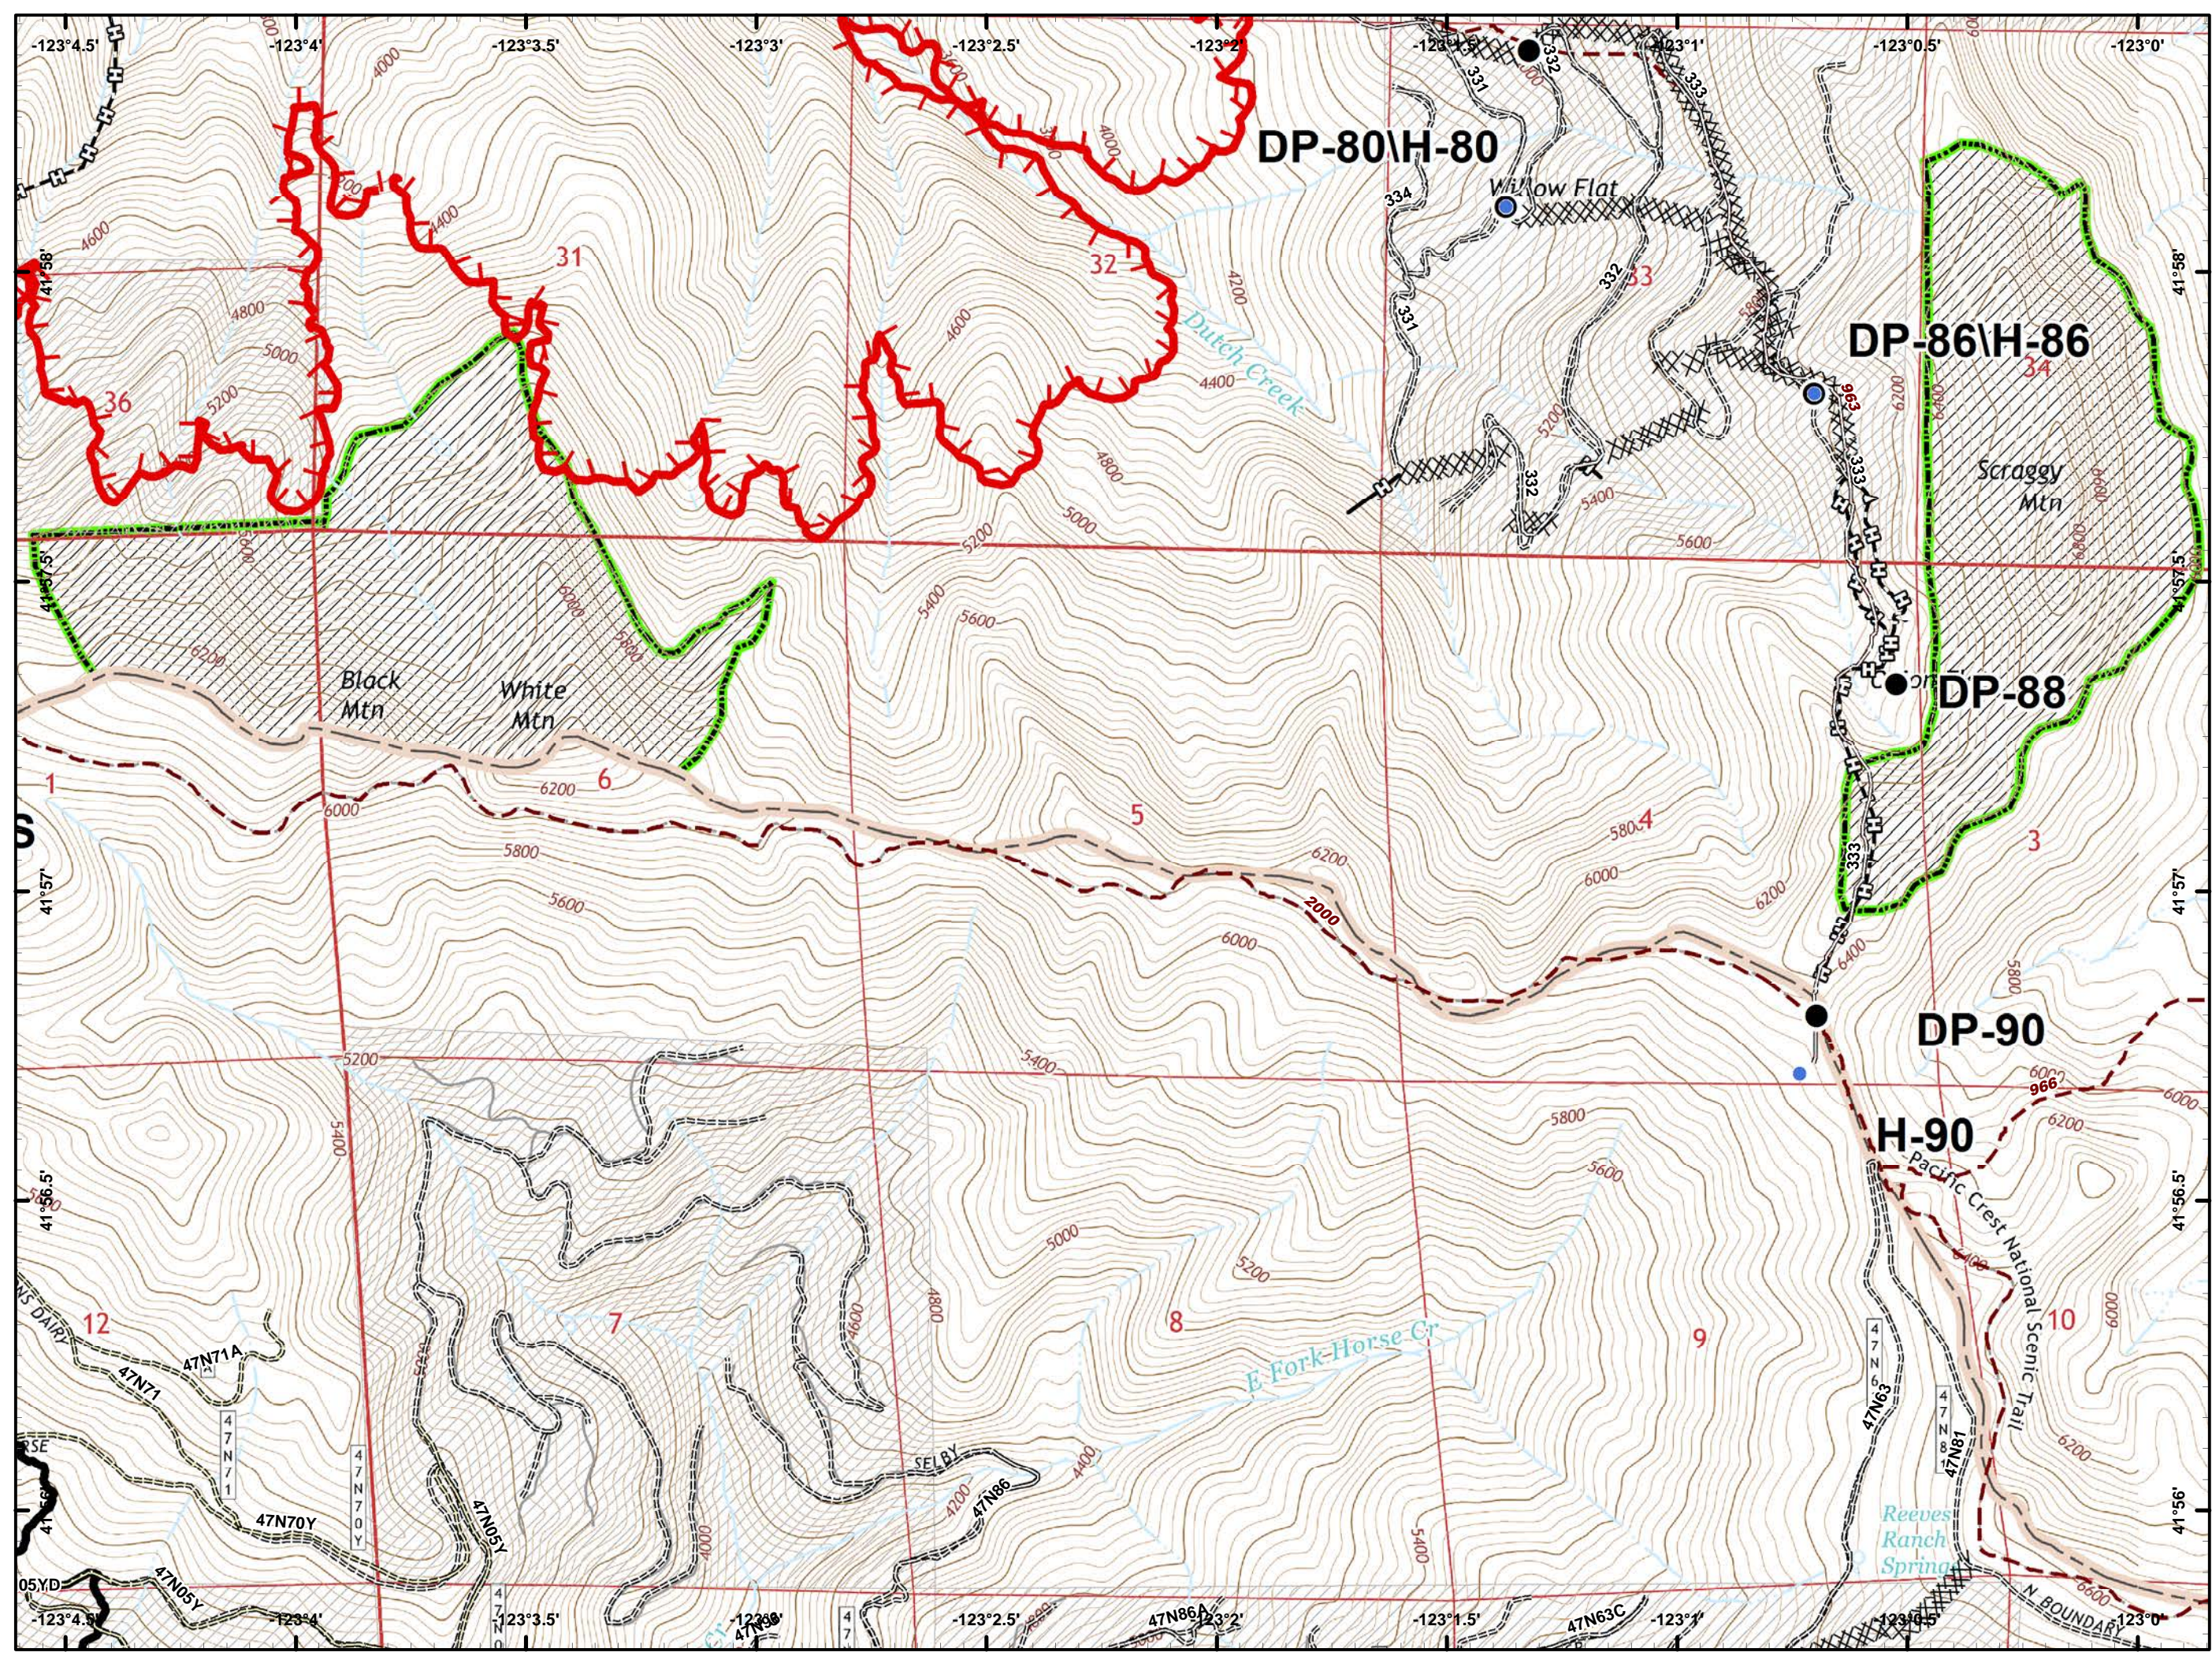

- Drop Point
- Ⓜ Water Source
- 🔴 Uncontrolled Fire Edge
- ⚫ Completed Line
- ⓧ Completed Dozer Line
- 👤 Completed Hand Line
- 🛣 Road as Completed Line
- 🌿 Wilderness
- 🏠 Private and State

- Drop Point
- Helispot
- Ⓜ Water Source
- ⚠ Value at Risk
- ) ( Division Break
- 🔴 Uncontrolled Fire Edge
- ⚫ Completed Line
- ⚫ Completed Dozer Line
- ⚫ Completed Hand Line
- ⚫ Road as Completed Line
- ⚫ Private and State

- Drop Point
- Helispot
- Landmark
- 🔴 Uncontrolled Fire Edge
- ⚫ Completed Line
- ⚫ Completed Dozer Line
- ⚫ Completed Hand Line
- ⚫ Private and State

- Drop Point
- 🔴 Uncontrolled Fire Edge
- ⊗ Completed Dozer Line
- ⊕ Private and State

-  Dip Site
-  Drop Point
-  Fire Location
-  Repeater
-  Division Break
-  Uncontrolled Fire Edge
-  Completed Line
-  Completed Hand Line
-  Wilderness

- Helispot
- )) Division Break
- 🔴 Uncontrolled Fire Edge
- ⚫ Completed Line
- 🔗 Completed Hand Line

- Drop Point
- Helispot
- 🔴 Uncontrolled Fire Edge
- ⤿ Completed Line
- ⊗ Completed Dozer Line
- ⊞ Completed Hand Line

-  Dip Site
-  Uncontrolled Fire Edge
-  Wilderness