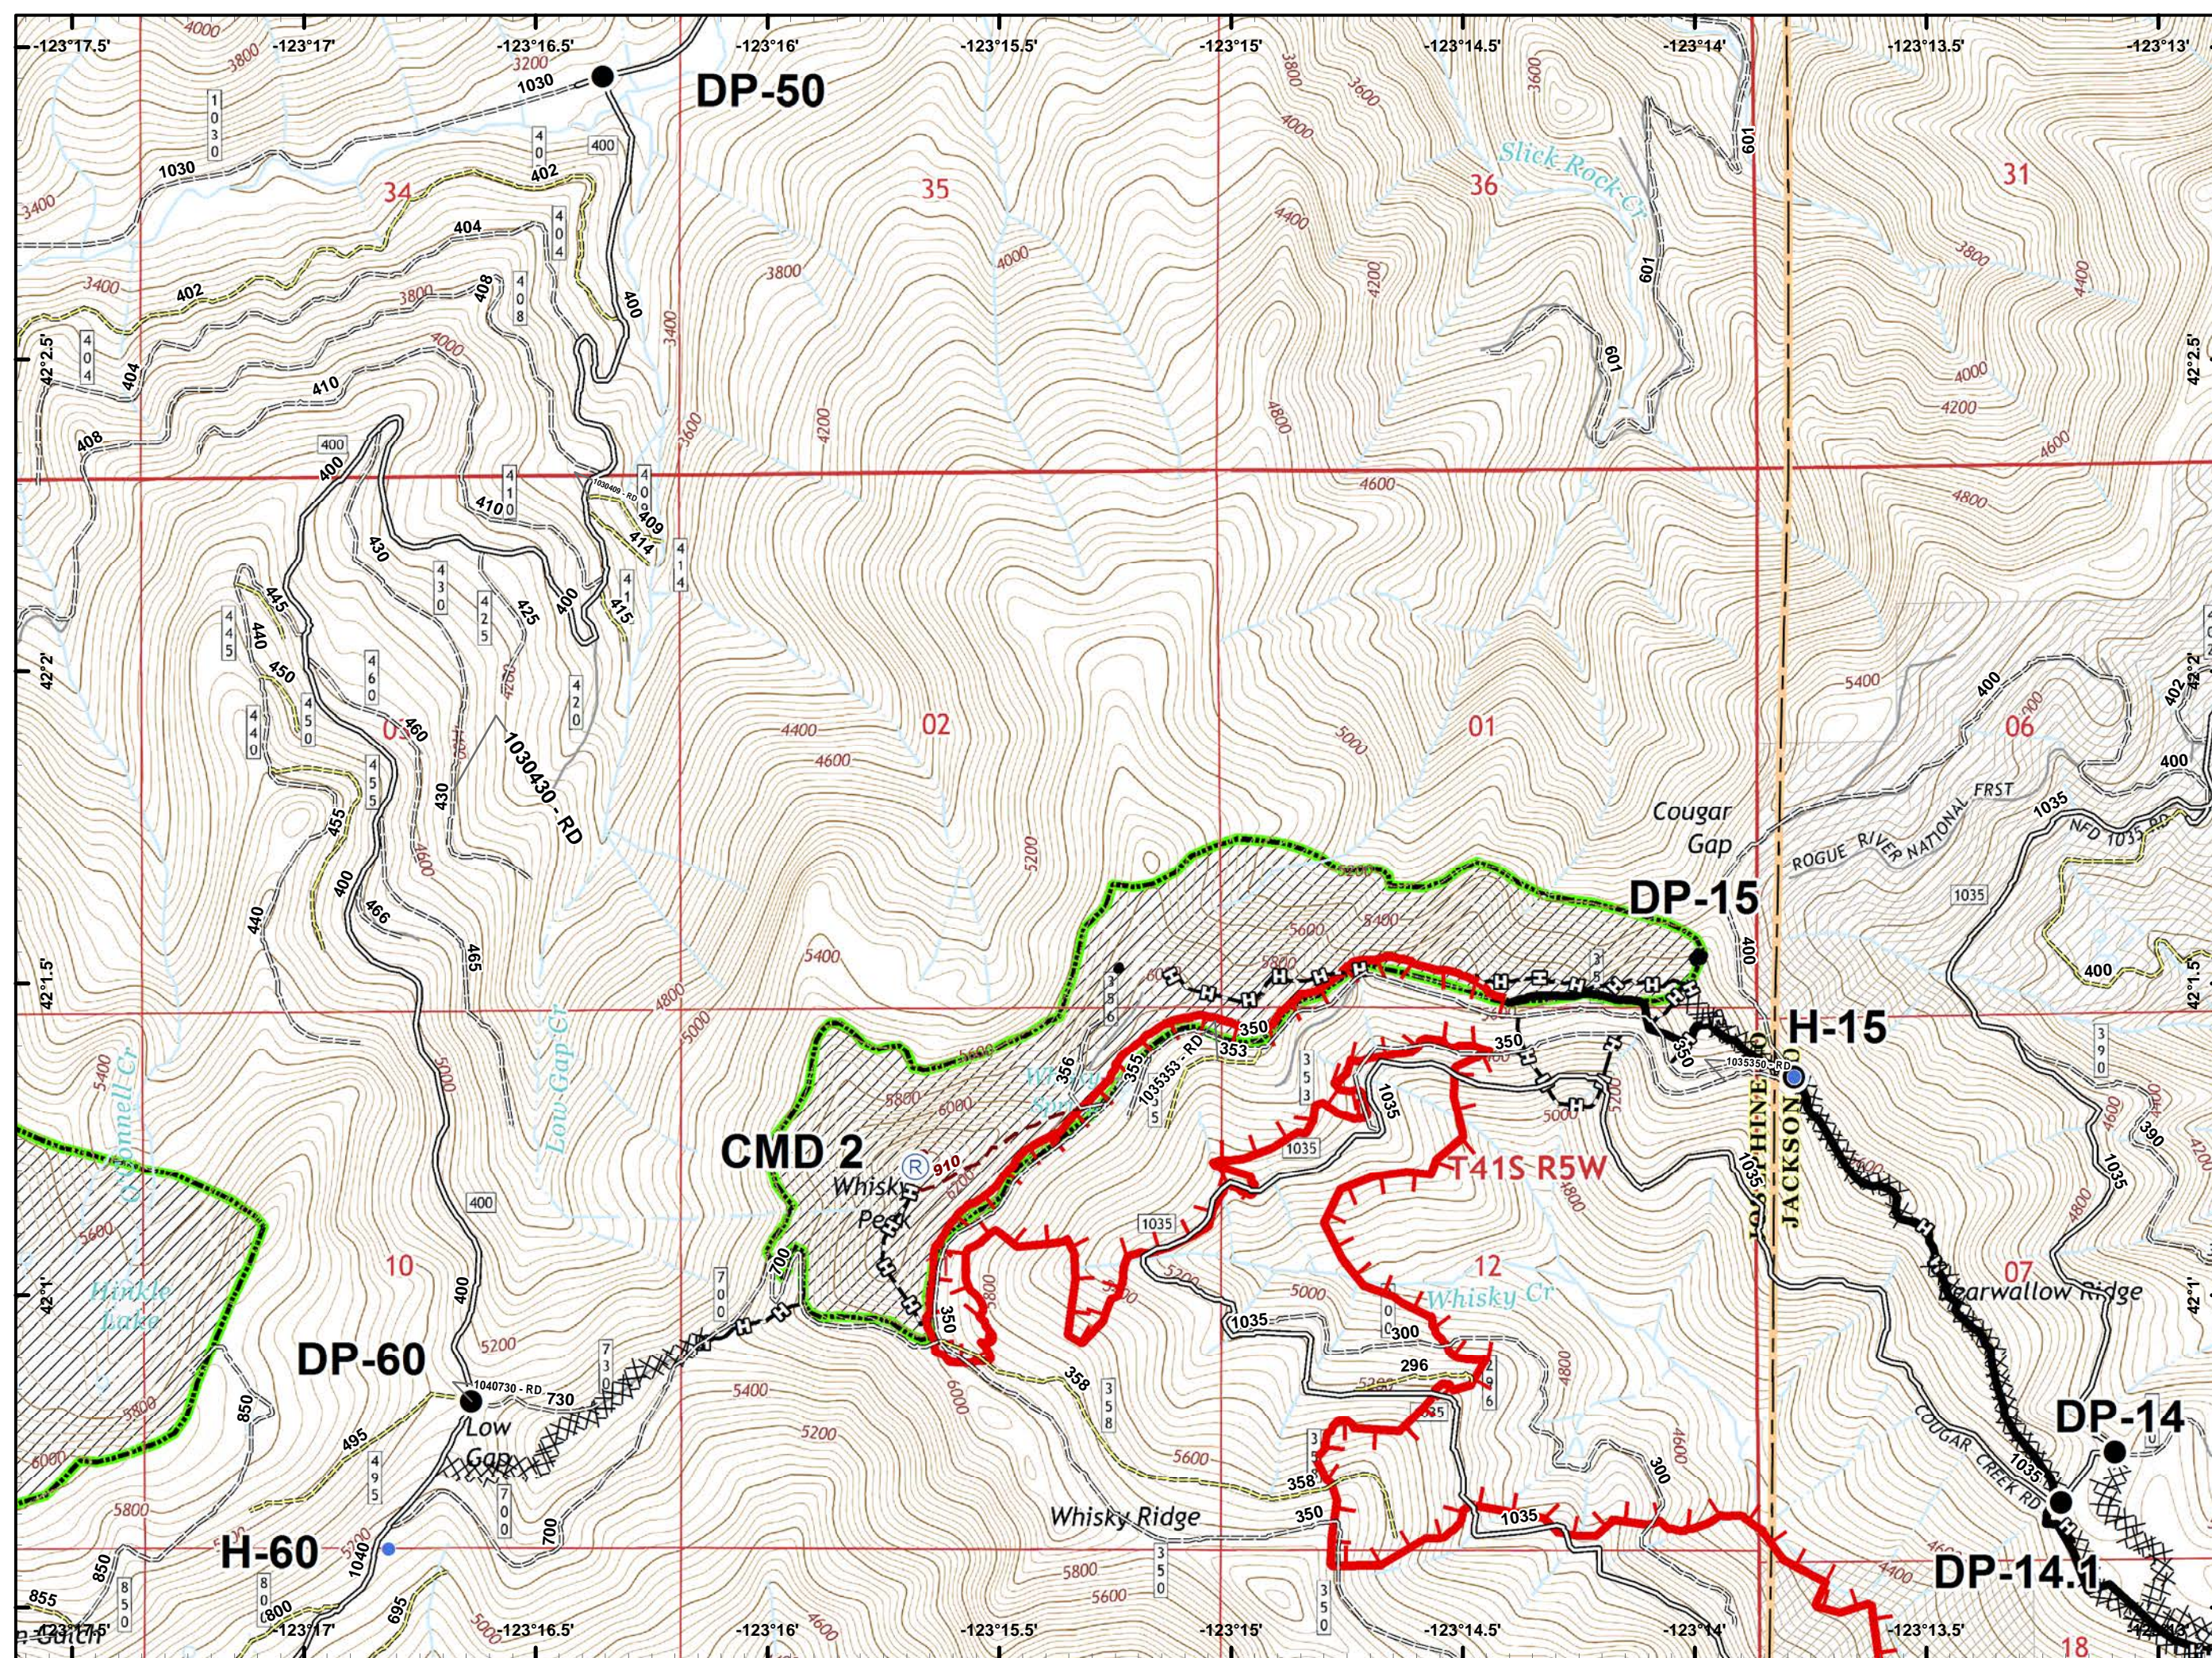

-  Camp
-  Drop Point
-  Helispot
-  Lookout
-  Water Source
-  Value at Risk
-  Division Break
-  Uncontrolled Fire Edge
-  Completed Line
-  Completed Dozer Line
-  Completed Hand Line
-  Road as Completed Line
-  Private and State

- Drop Point
- Ⓜ Water Source
- 🔴 Uncontrolled Fire Edge
- ⚫ Completed Line
- ⓧ Completed Dozer Line
- 👤 Completed Hand Line
- 🛣 Road as Completed Line
- 🌿 Wilderness
- 🏠 Private and State

- Drop Point
- Helispot
- Ⓜ Water Source
- ⚠ Value at Risk
- ) ( Division Break
- 🔴 Uncontrolled Fire Edge
- ⚫ Completed Line
- ⚫ Completed Dozer Line
- ⚫ Completed Hand Line
- ⚫ Road as Completed Line
- ⚫ Private and State

-  Dip Site
-  Drop Point
-  Fire Location
-  Repeater
-  Division Break
-  Uncontrolled Fire Edge
-  Completed Line
-  Completed Hand Line
-  Wilderness

- Helispot
- )) Division Break
- 🔴 Uncontrolled Fire Edge
- ⚫ Completed Line
- 🔗 Completed Hand Line

- Drop Point
- Helispot
- 🔴 Uncontrolled Fire Edge
- ⤿ Completed Line
- ⊗ Completed Dozer Line
- ⊞ Completed Hand Line

-  Dip Site
-  Uncontrolled Fire Edge
-  Wilderness