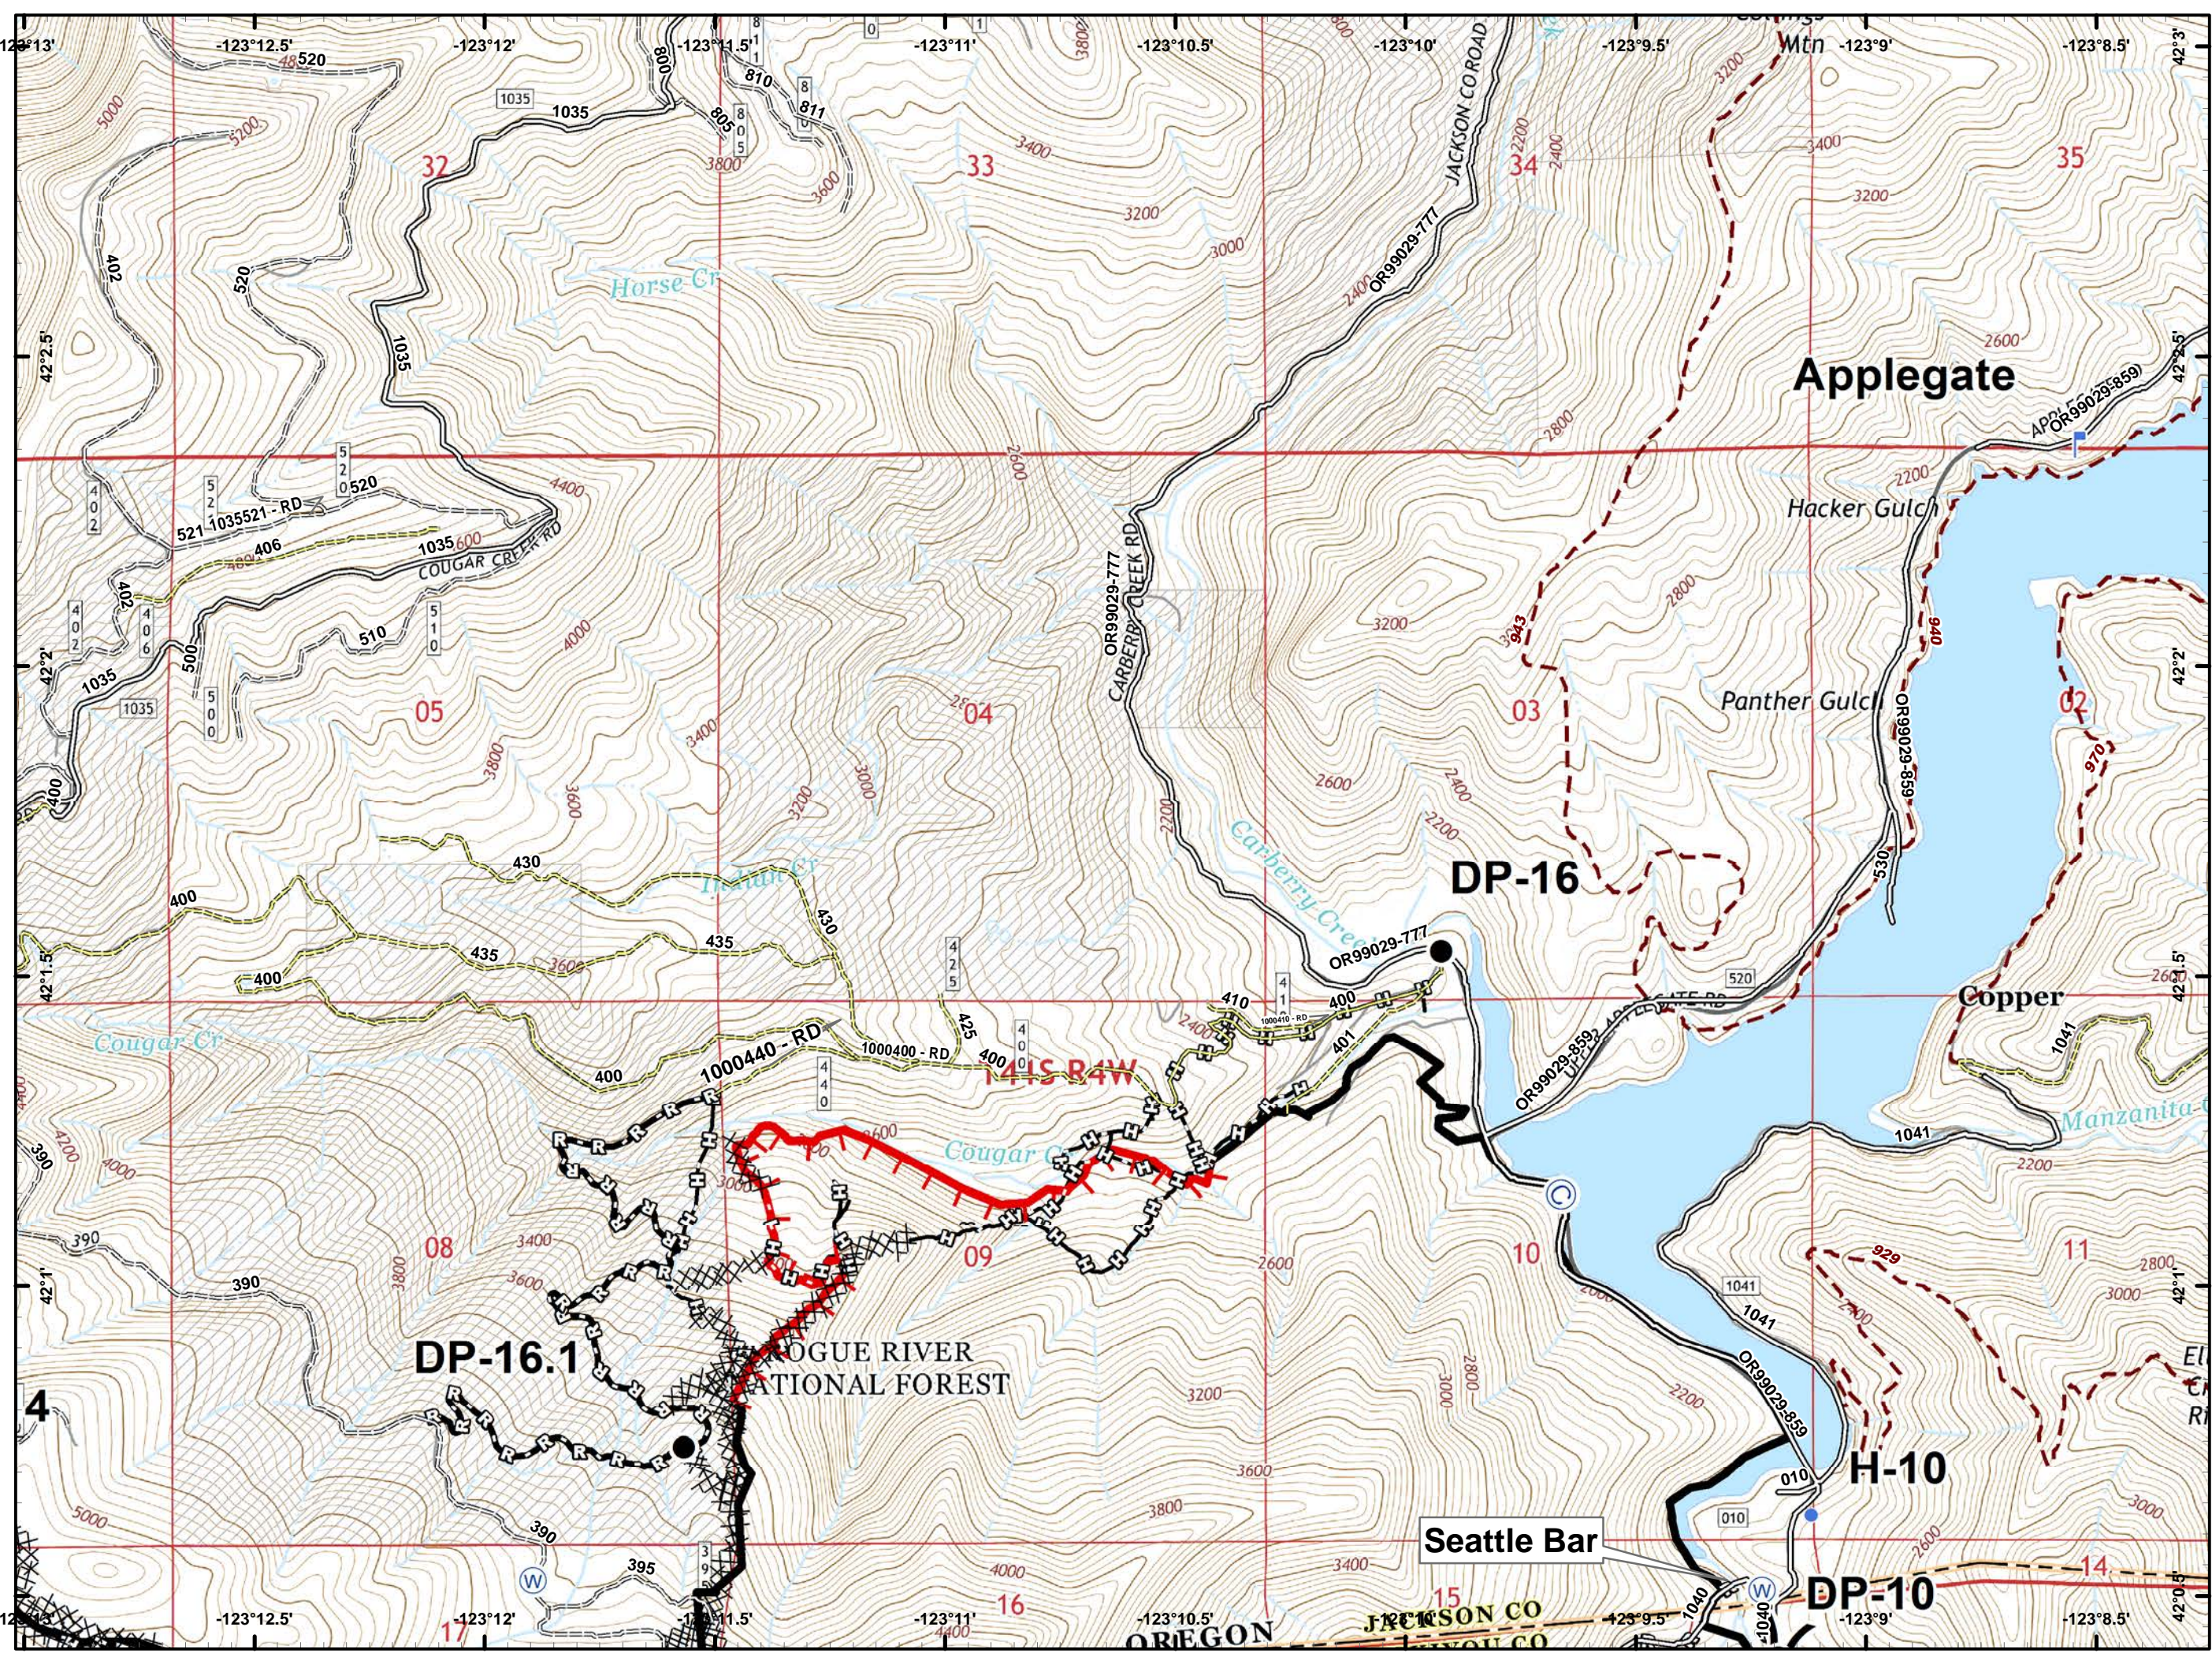

-  Camp
-  Drop Point
-  Helispot
-  Lookout
-  Water Source
-  Value at Risk
-  Division Break
-  Uncontrolled Fire Edge
-  Completed Line
-  Completed Dozer Line
-  Completed Hand Line
-  Road as Completed Line
-  Private and State

- Drop Point
- Ⓜ Water Source
- 🔴 Uncontrolled Fire Edge
- ⚫ Completed Line
- ⓧ Completed Dozer Line
- 👤 Completed Hand Line
- 🛣 Road as Completed Line
- 🌿 Wilderness
- 🏠 Private and State

- Drop Point
- Helispot
- Ⓜ Water Source
- ⚠ Value at Risk
- ) ( Division Break
- 🔴 Uncontrolled Fire Edge
- ⚫ Completed Line
- ⚫ Completed Dozer Line
- ⚫ Completed Hand Line
- ⚫ Road as Completed Line
- ⚫ Private and State

-  Dip Site
-  Drop Point
-  Fire Location
-  Repeater
-  Division Break
-  Uncontrolled Fire Edge
-  Completed Line
-  Completed Hand Line
-  Wilderness

- Helispot
- )) Division Break
- 🔴 Uncontrolled Fire Edge
- ⚫ Completed Line
- 🔗 Completed Hand Line

- Drop Point
- Helispot
- 🔴 Uncontrolled Fire Edge
- ⤿ Completed Line
- ⊗ Completed Dozer Line
- ⊞ Completed Hand Line

-  Dip Site
-  Uncontrolled Fire Edge
-  Wilderness