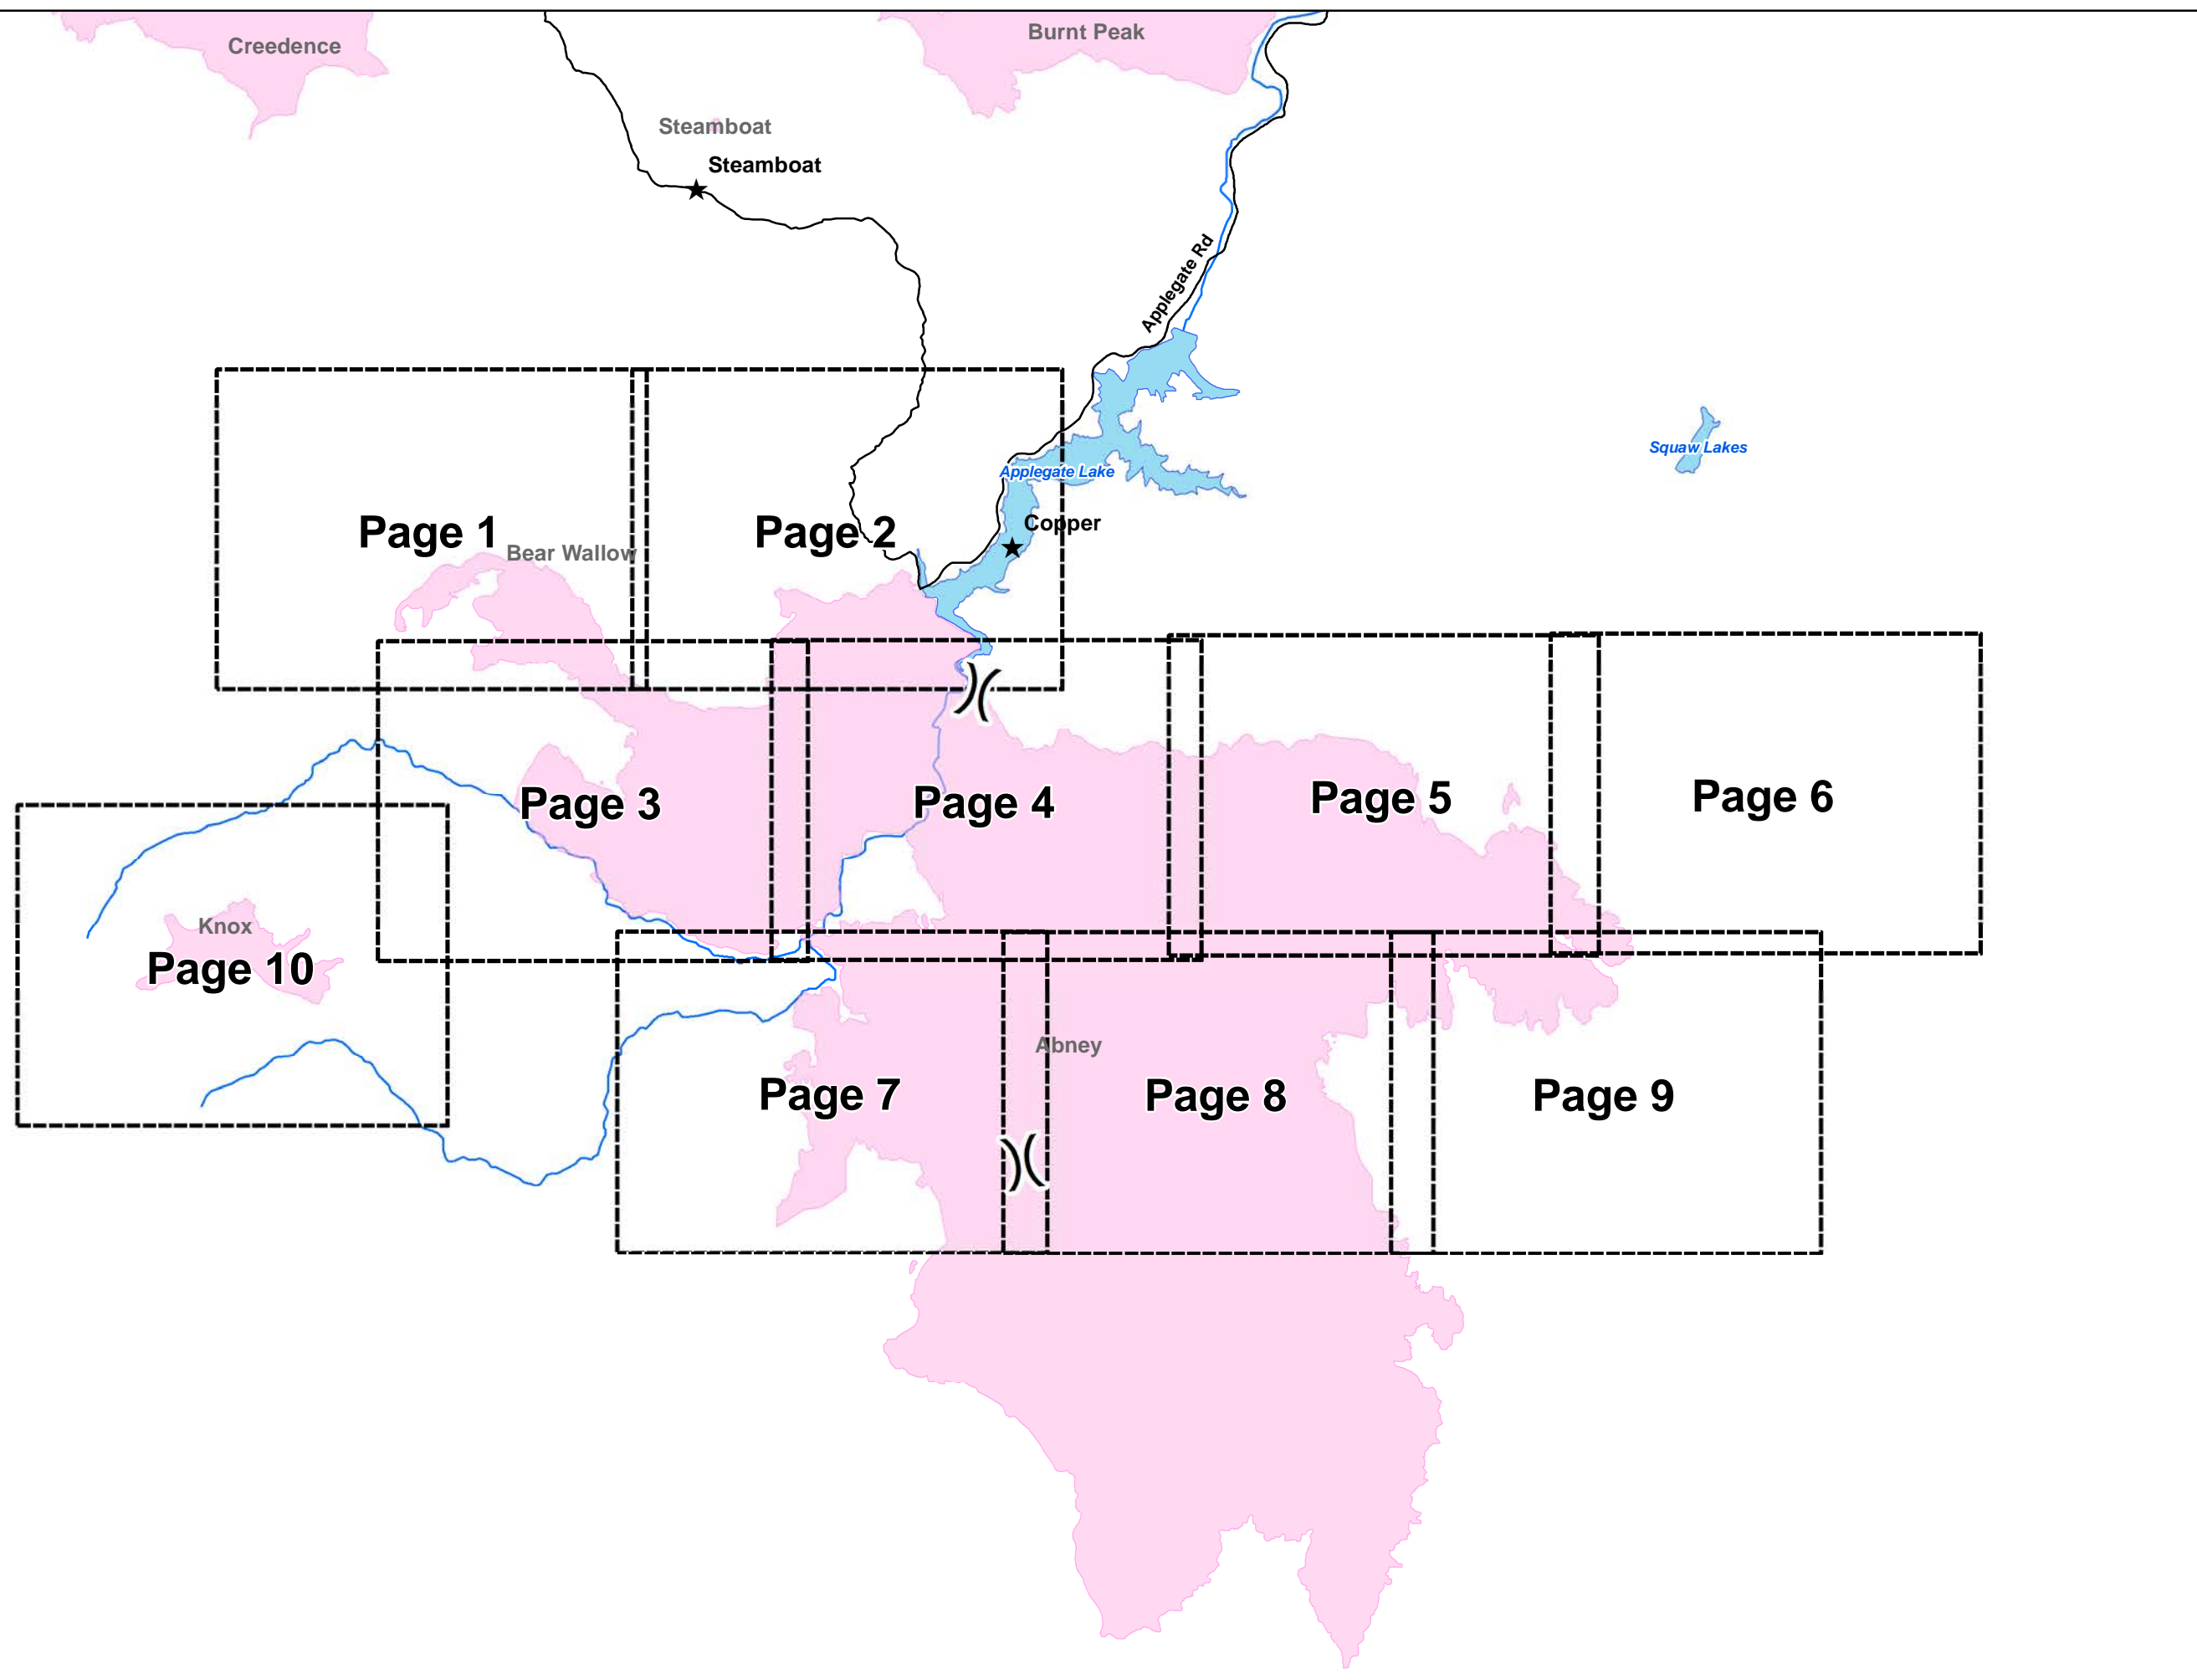

**Miller Complex  
OR-RSF-000647  
Rogue River Siskiyou  
National Forest  
10/09/2017**

- ★ Towns
- ⊞ Map Index Pages
- Fire Area

- Drop Point
- Helispot
- Ⓡ Repeater
-  Uncontrolled Fire Edge
-  Completed Line
-  Completed Dozer Line
-  Completed Hand Line
-  Private and State

-  Camp
-  Drop Point
-  Helispot
-  Lookout
-  Water Source
-  Value at Risk
-  Division Break
-  Uncontrolled Fire Edge
-  Completed Line
-  Completed Dozer Line
-  Completed Hand Line
-  Road as Completed Line
-  Private and State

- Drop Point
- Ⓜ Water Source
- 🔴 Uncontrolled Fire Edge
- ⚫ Completed Line
- ⓧ Completed Dozer Line
- 👤 Completed Hand Line
- 🛣 Road as Completed Line
- 🌿 Wilderness
- 🏠 Private and State

- Drop Point
- Helispot
- Ⓜ Water Source
- ⚠ Value at Risk
- ) ( Division Break
- 🔴 Uncontrolled Fire Edge
- ⚫ Completed Line
- ⚫ Completed Dozer Line
- ⚫ Completed Hand Line
- ⚫ Road as Completed Line
- ⚫ Private and State

- Drop Point
- Helispot
- 🔴 Uncontrolled Fire Edge
- ⤿ Completed Line
- ⊗ Completed Dozer Line
- ⊞ Completed Hand Line

-  Dip Site
-  Uncontrolled Fire Edge
-  Wilderness