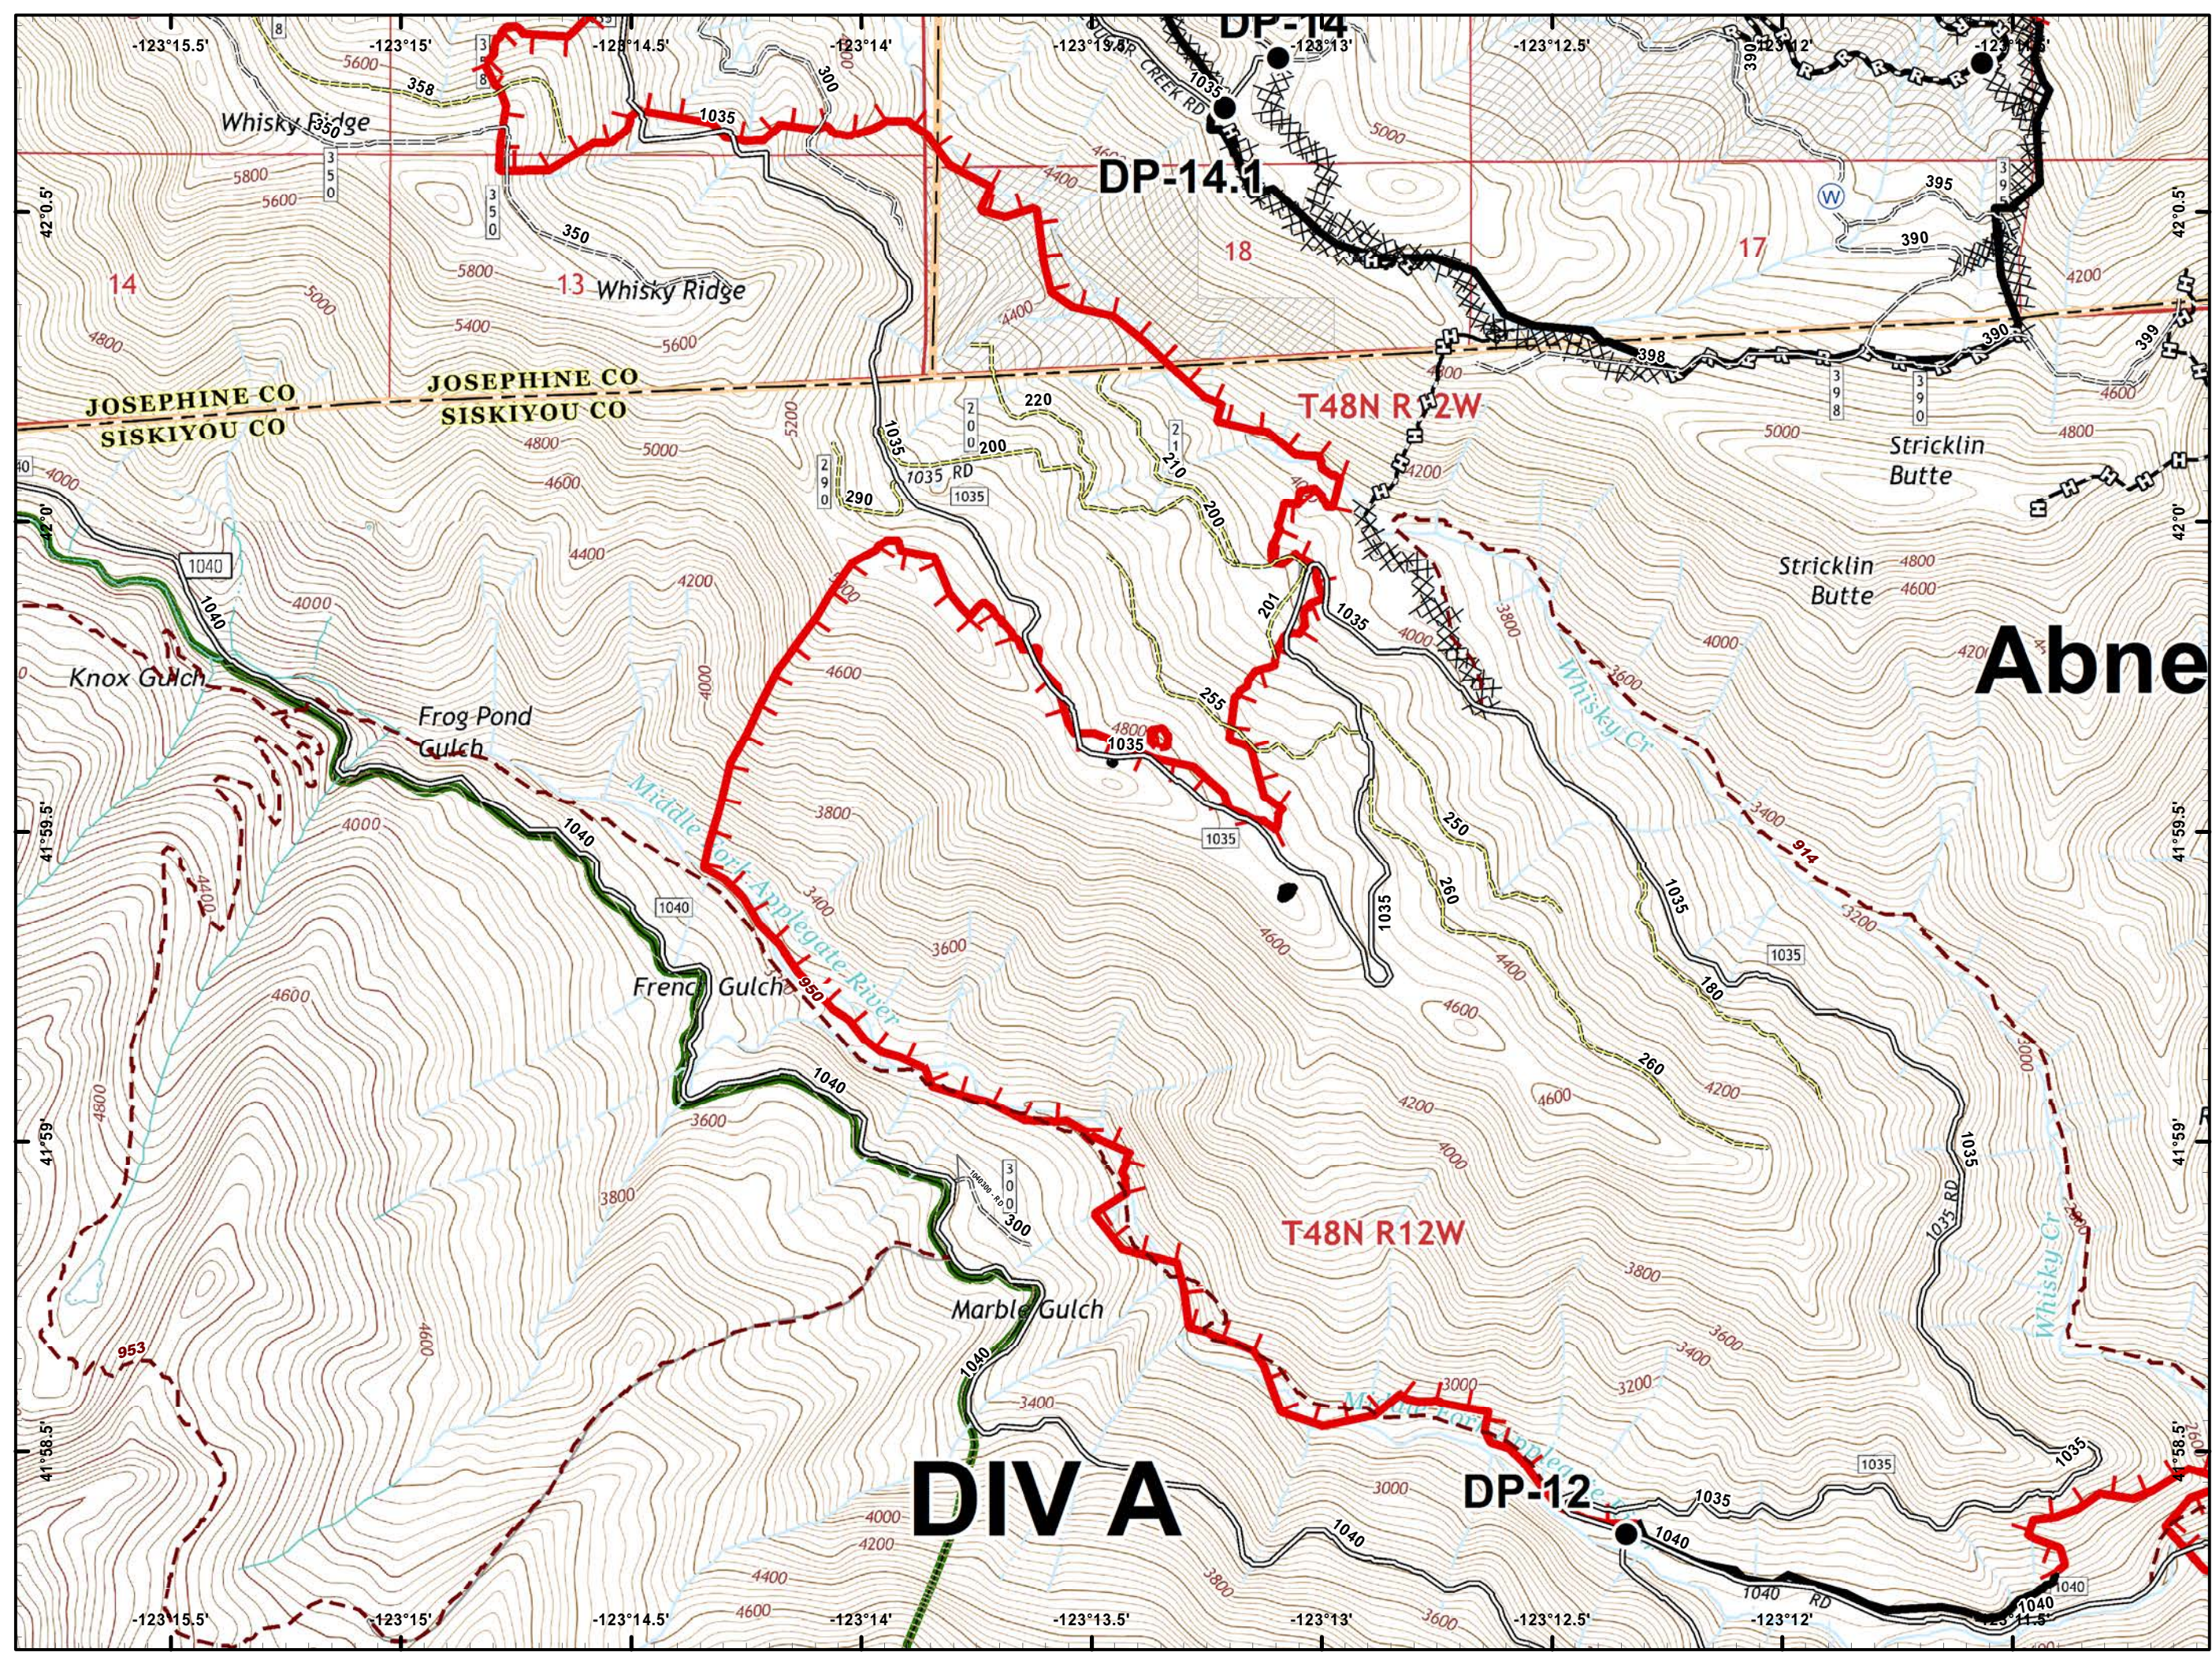

-  Camp
-  Drop Point
-  Helispot
-  Lookout
-  Water Source
-  Value at Risk
-  Division Break
-  Uncontrolled Fire Edge
-  Completed Line
-  Completed Dozer Line
-  Completed Hand Line
-  Road as Completed Line
-  Private and State

- Drop Point
- Ⓜ Water Source
- 🔴 Uncontrolled Fire Edge
- ⚫ Completed Line
- ⓧ Completed Dozer Line
- 👤 Completed Hand Line
- 🛣 Road as Completed Line
- 🌿 Wilderness
- 🏠 Private and State

- Drop Point
- Helispot
- Ⓜ Water Source
- ⚠ Value at Risk
- ) ( Division Break
- 🔴 Uncontrolled Fire Edge
- ⚫ Completed Line
- ⚫ Completed Dozer Line
- ⚫ Completed Hand Line
- ⚫ Road as Completed Line
- ⚫ Private and State

-  Dip Site
-  Drop Point
-  Fire Location
-  Repeater
-  Division Break
-  Uncontrolled Fire Edge
-  Completed Line
-  Completed Hand Line
-  Wilderness

- Helispot
- )) Division Break
- 🔴 Uncontrolled Fire Edge
- ⚫ Completed Line
- 🔗 Completed Hand Line

- Drop Point
- Helispot
- 🔴 Uncontrolled Fire Edge
- ⤿ Completed Line
- ⊗ Completed Dozer Line
- ⊞ Completed Hand Line

-  Dip Site
-  Uncontrolled Fire Edge
-  Wilderness