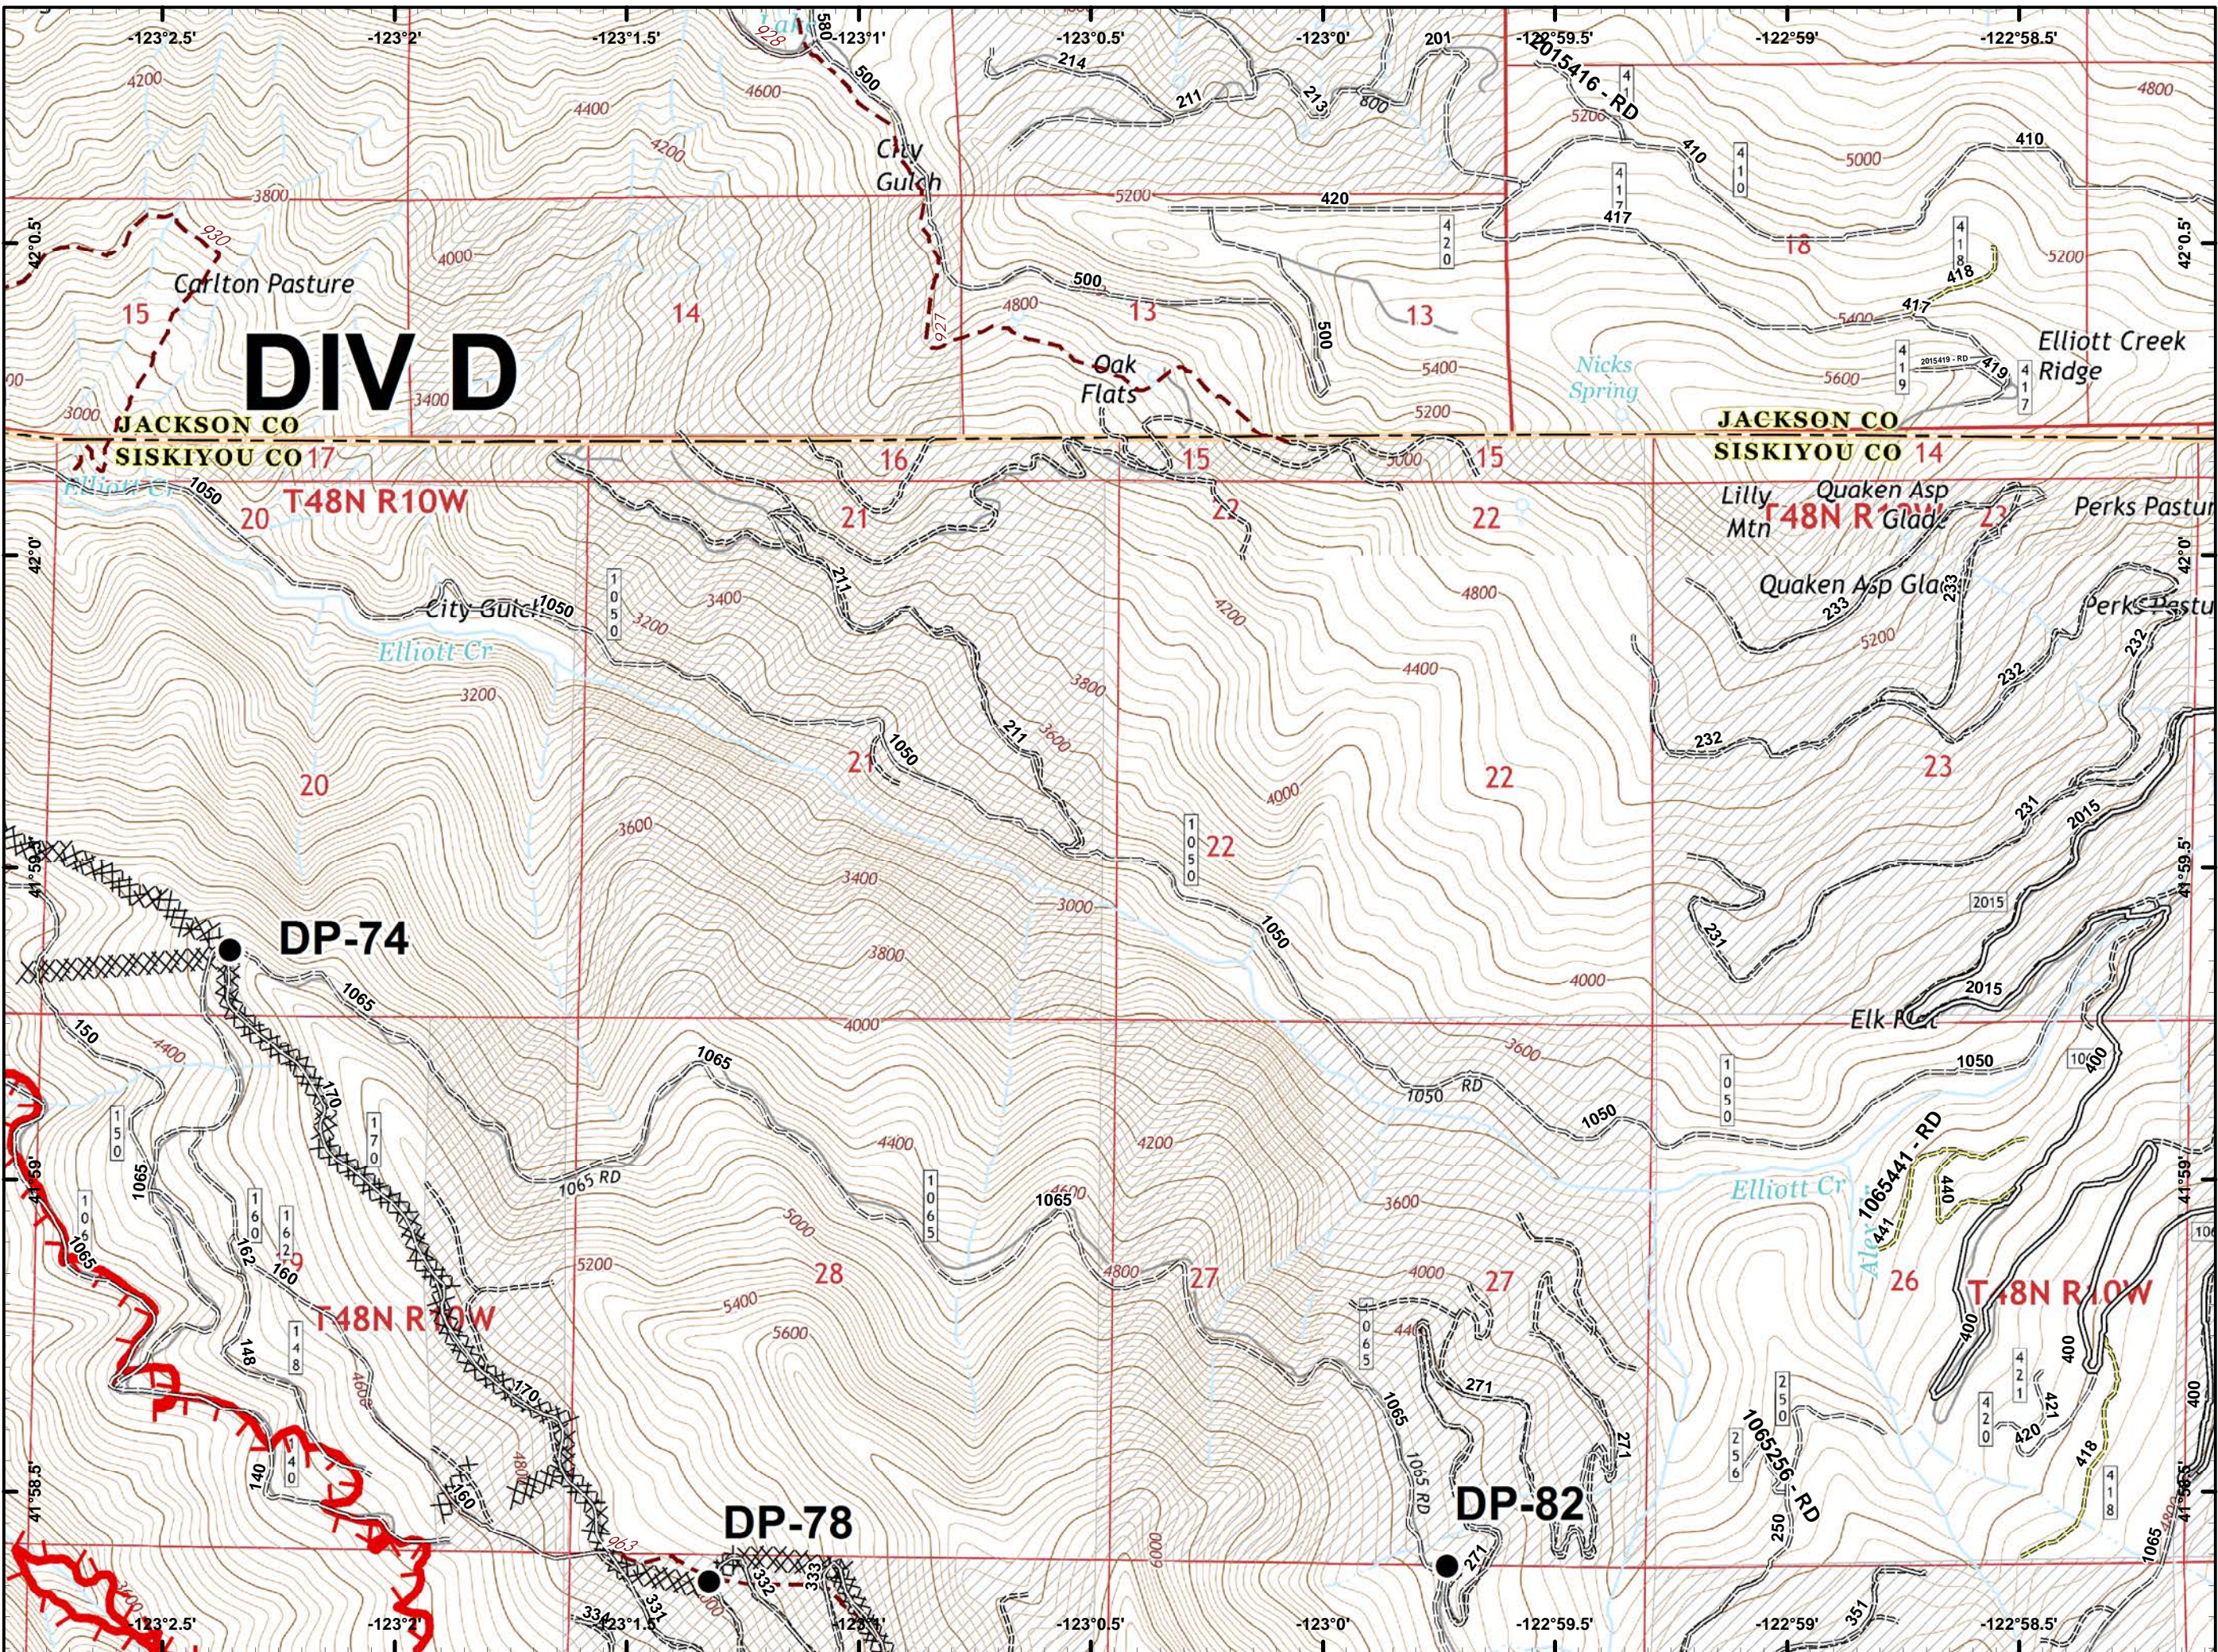

- Drop Point
- Ⓜ Water Source
- 🔴 Uncontrolled Fire Edge
- ⚫ Completed Line
- ⓧ Completed Dozer Line
- 👤 Completed Hand Line
- 🛣 Road as Completed Line
- 🌿 Wilderness
- 🏠 Private and State

- Drop Point
- Helispot
- Ⓜ Water Source
- ⚠ Value at Risk
- ) ( Division Break
- 🔴 Uncontrolled Fire Edge
- ⚫ Completed Line
- ⚫ Completed Dozer Line
- ⚫ Completed Hand Line
- ⚫ Road as Completed Line
- ⚫ Private and State

- Drop Point
- Helispot
- Landmark
- 🔴 Uncontrolled Fire Edge
- ⚫ Completed Line
- ⚫ Completed Dozer Line
- ⚫ Completed Hand Line
- ⚫ Private and State

- Drop Point
- 🔴 Uncontrolled Fire Edge
- ⊗ Completed Dozer Line
- ⊕ Private and State

-  Dip Site
-  Drop Point
-  Fire Location
-  Repeater
-  Division Break
-  Uncontrolled Fire Edge
-  Completed Line
-  Completed Hand Line
-  Wilderness

- Helispot
- )) Division Break
- 🔴 Uncontrolled Fire Edge
- ⚫ Completed Line
- 🔗 Completed Hand Line

- Drop Point
- Helispot
- 🔴 Uncontrolled Fire Edge
- ⤿ Completed Line
- ⊗ Completed Dozer Line
- ⊞ Completed Hand Line

-  Dip Site
-  Uncontrolled Fire Edge
-  Wilderness