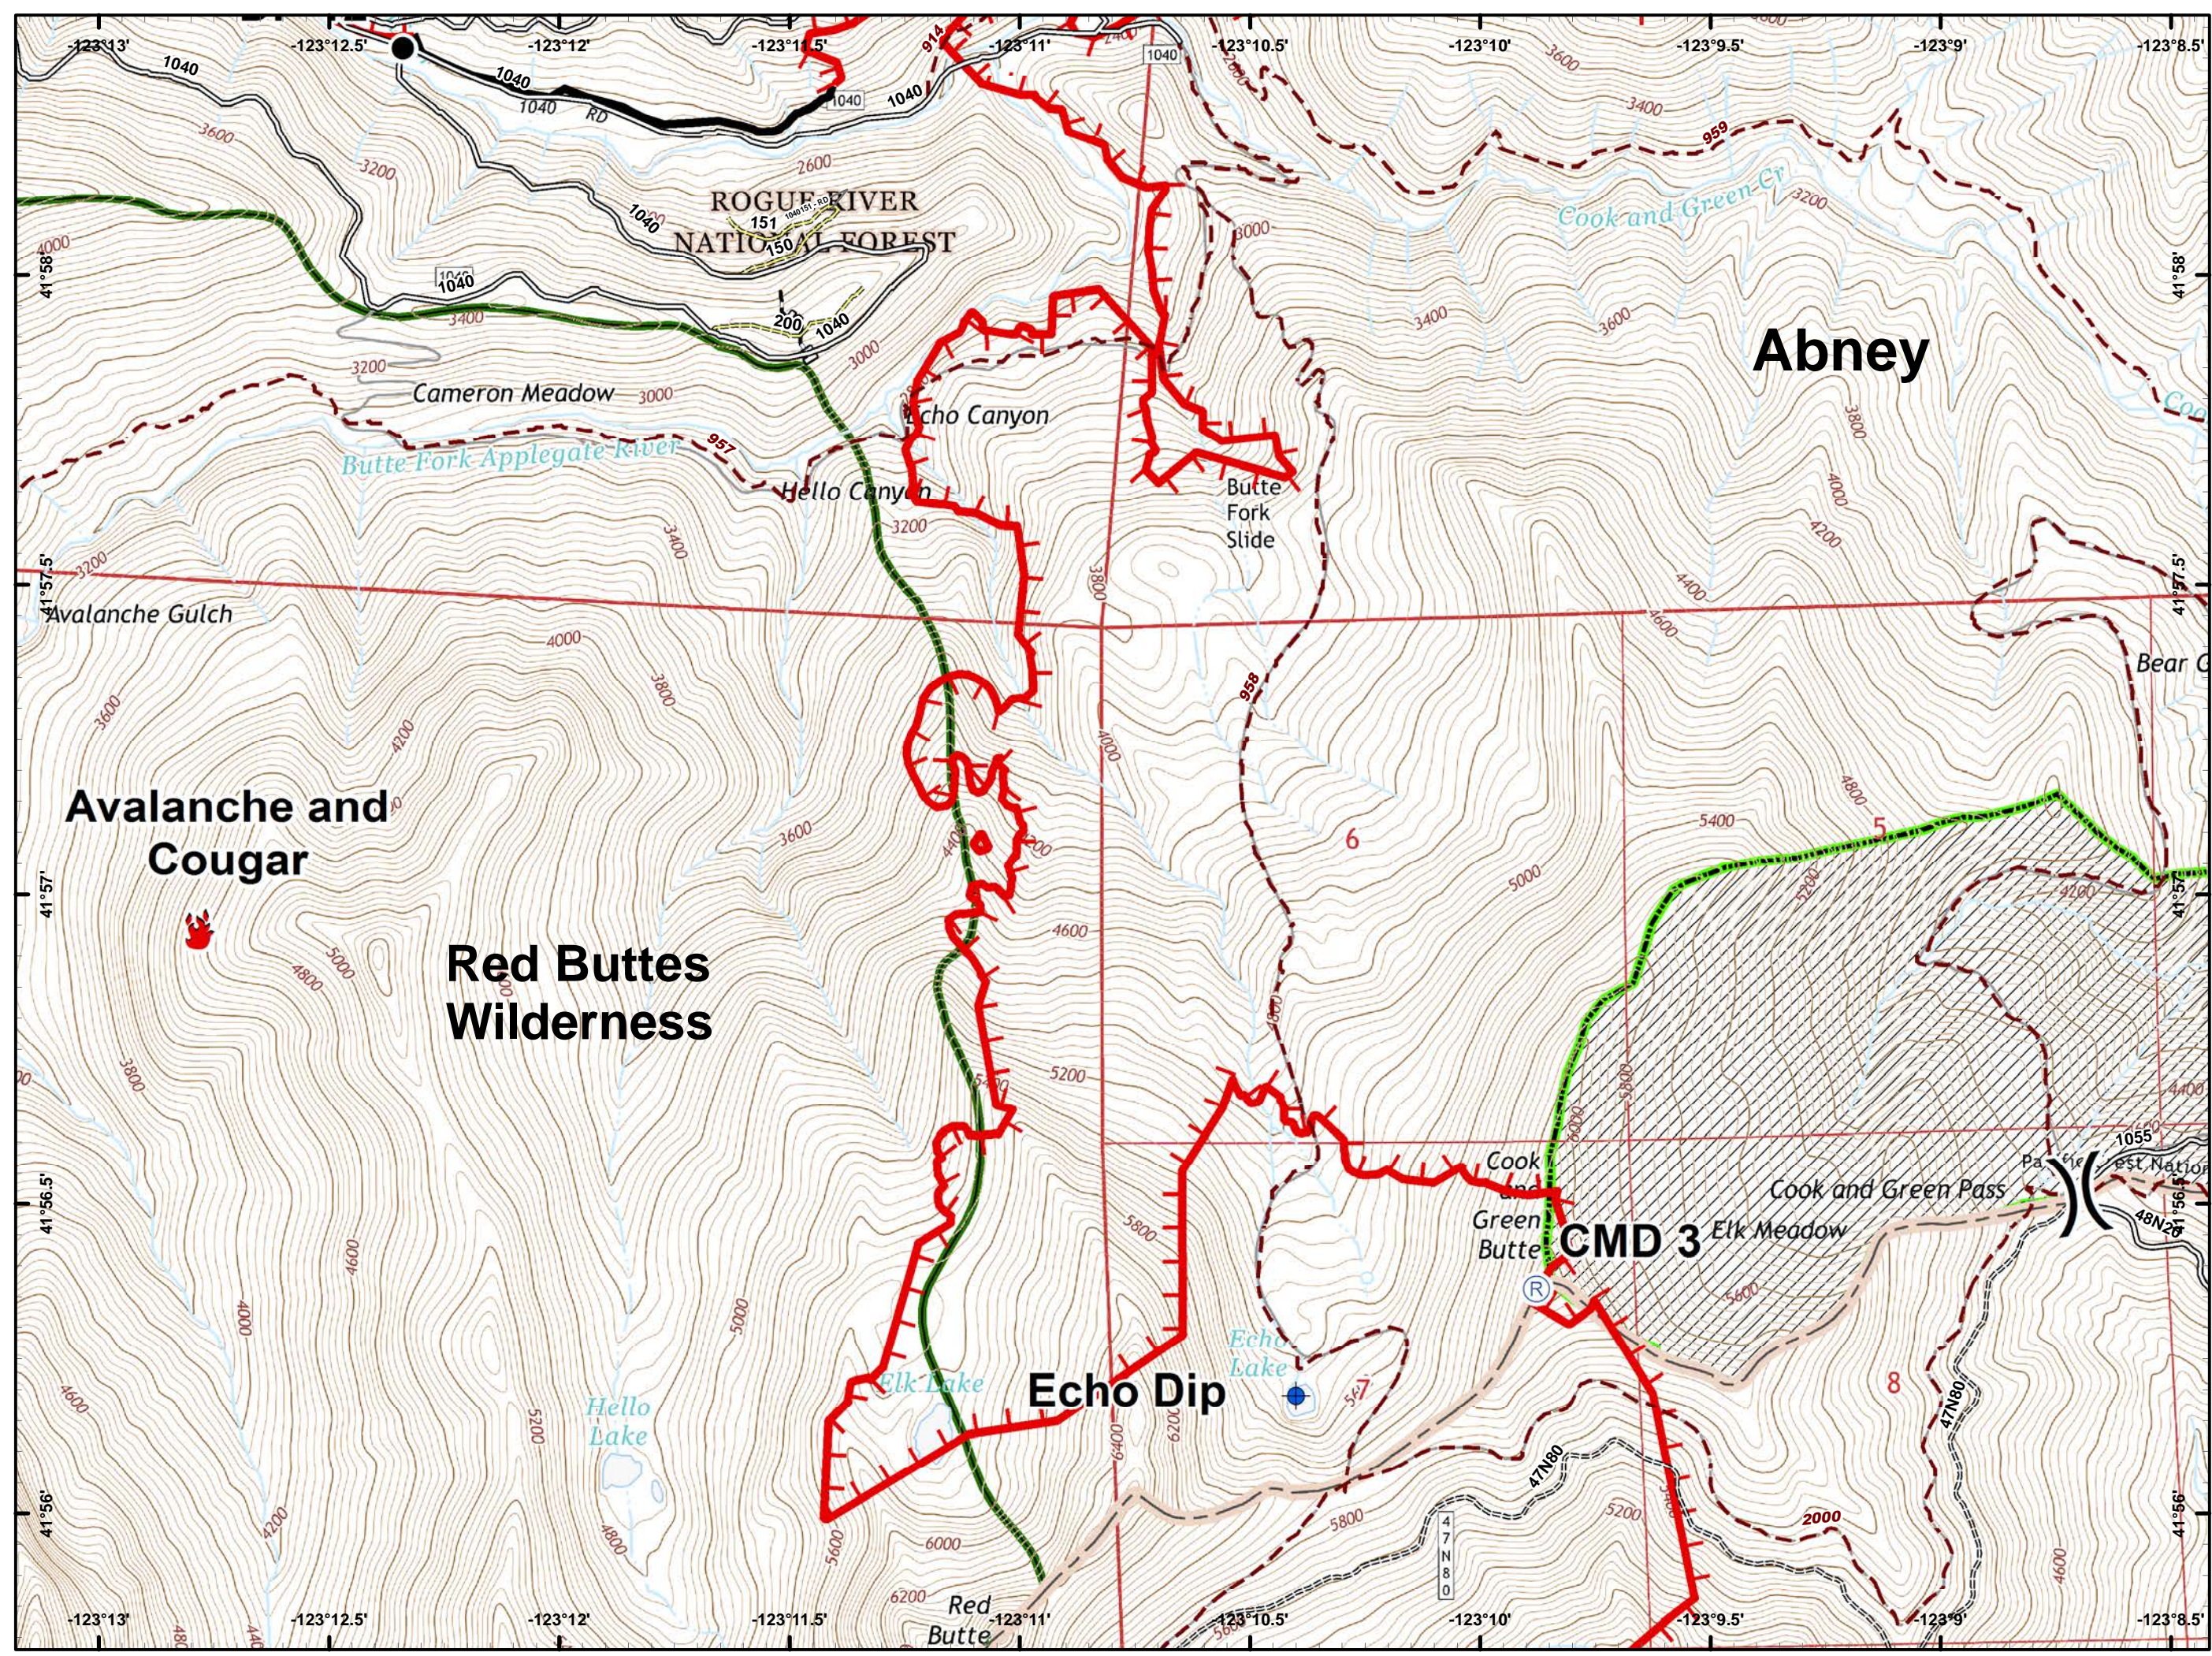

- Drop Point
- Ⓜ Water Source
- 🔴 Uncontrolled Fire Edge
- ⚫ Completed Line
- ⓧ Completed Dozer Line
- 👤 Completed Hand Line
- 🛣 Road as Completed Line
- 🌿 Wilderness
- 🏠 Private and State

- Drop Point
- Helispot
- Ⓜ Water Source
- ⚠ Value at Risk
- ) ( Division Break
- 🔴 Uncontrolled Fire Edge
- ⚫ Completed Line
- ⚫ Completed Dozer Line
- ⚫ Completed Hand Line
- ⚫ Road as Completed Line
- ⚫ Private and State

- Drop Point
- Helispot
- Landmark
- 🔴 Uncontrolled Fire Edge
- ⚫ Completed Line
- ⚫ Completed Dozer Line
- ⚫ Completed Hand Line
- ⚫ Private and State

- Drop Point
- 🔴 Uncontrolled Fire Edge
- ⊗ Completed Dozer Line
- ⊕ Private and State

-  Dip Site
-  Drop Point
-  Fire Location
-  Repeater
-  Division Break
-  Uncontrolled Fire Edge
-  Completed Line
-  Completed Hand Line
-  Wilderness

- Helispot
- )) Division Break
- 🔴 Uncontrolled Fire Edge
- ⚫ Completed Line
- 🔗 Completed Hand Line

- Drop Point
- Helispot
- 🔴 Uncontrolled Fire Edge
- ⤿ Completed Line
- ⊗ Completed Dozer Line
- ⊞ Completed Hand Line

-  Dip Site
-  Uncontrolled Fire Edge
-  Wilderness