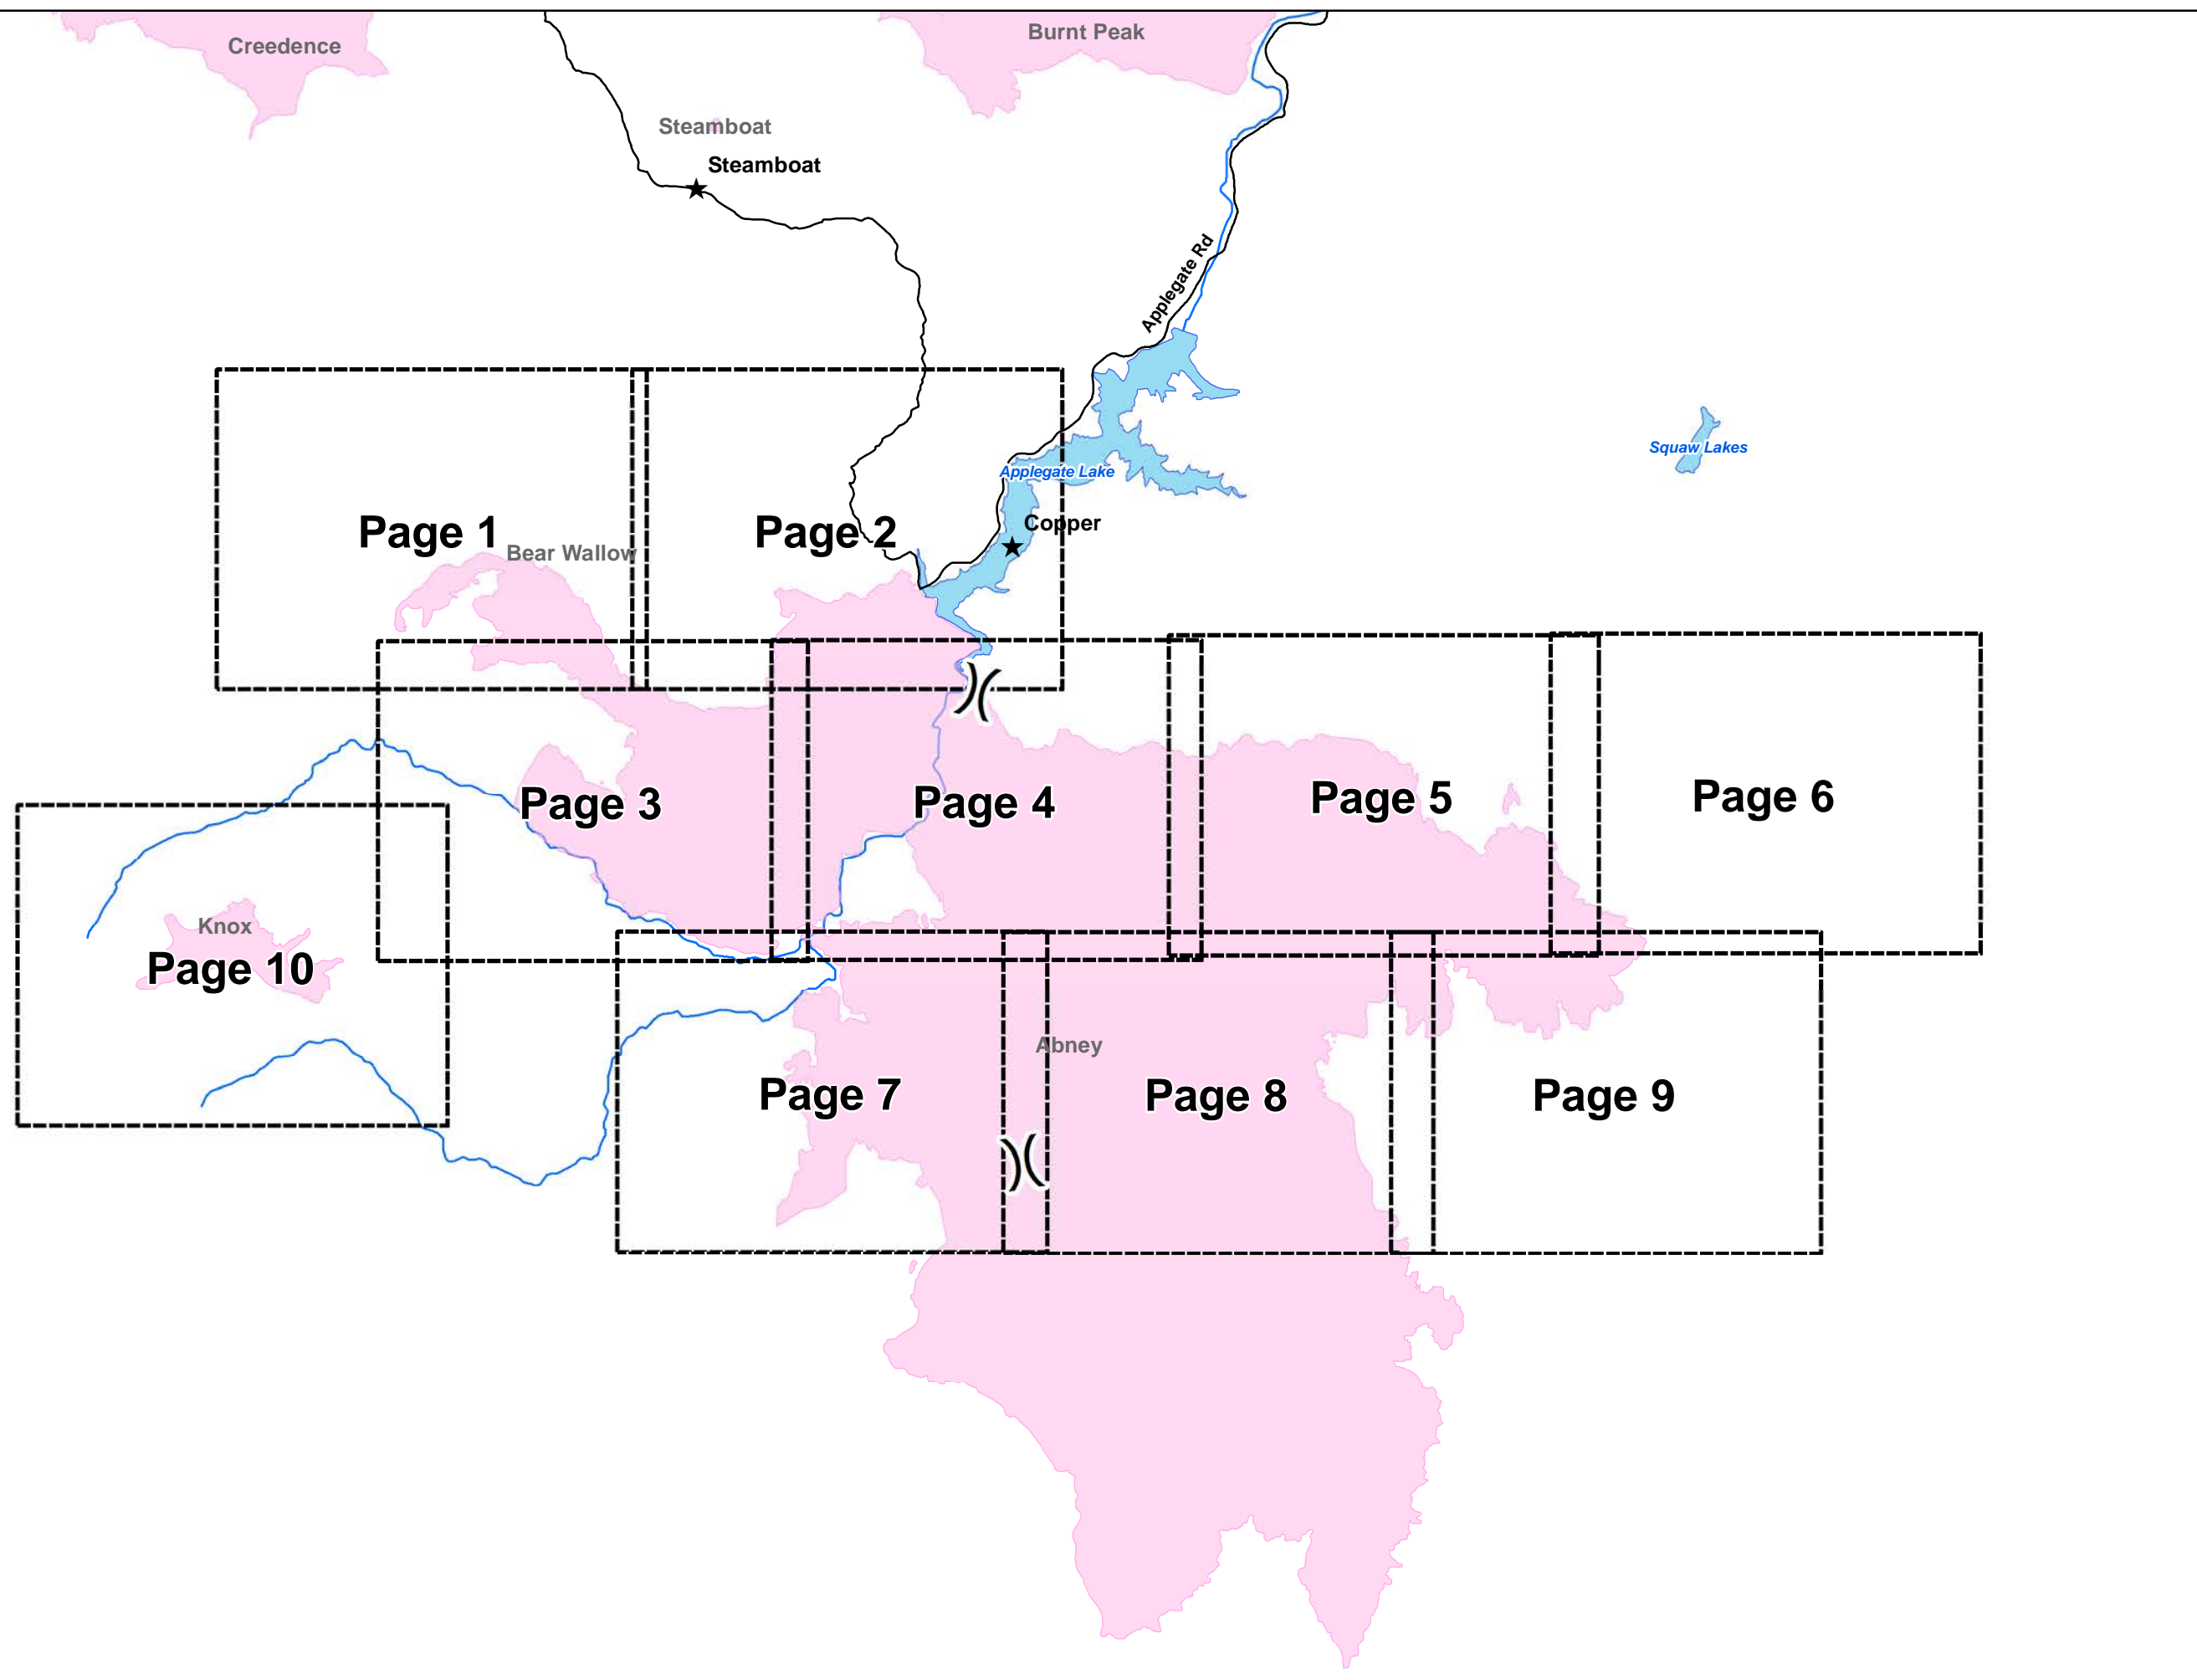

**Miller Complex  
OR-RSF-000647  
Rogue River Siskiyou  
National Forest  
10/10/2017**

- ★ Towns
- ⊞ Map Index Pages
- Fire Area

- Drop Point
- Helispot
- Ⓡ Repeater
- 🔴 Uncontrolled Fire Edge
- ⚫ Completed Line
- ⚫ Completed Dozer Line
- ⚫ Completed Hand Line
- ⚫ Private and State

- Ⓒ Camp
- Drop Point
- Helispot
- ⌚ Lookout
- Ⓜ Water Source
- ⚠ Value at Risk
- ) ( Division Break
- 🔴 Uncontrolled Fire Edge
- ⚫ Completed Line
- ⚡ Completed Dozer Line
- ⚡ Completed Hand Line
- 🛣 Road as Completed Line
- ⚡ Private and State

- Drop Point
- Ⓜ Water Source
- 🔴 Uncontrolled Fire Edge
- ⚫ Completed Line
- ⚫ Completed Dozer Line
- ⚫ Completed Hand Line
- 🚶 Road as Completed Line
- 🌿 Wilderness
- 🏠 Private and State

- Drop Point
- Helispot
- Ⓜ Water Source
- ⚠ Value at Risk
- ) ( Division Break
- 🔴 Uncontrolled Fire Edge
- ⚫ Completed Line
- ⚡ Completed Dozer Line
- 👉 Completed Hand Line
- 🛣 Road as Completed Line
- ⚡ Private and State

- Drop Point
- Helispot
- 🔴 Uncontrolled Fire Edge
- ⚡ Completed Line
- ⚡ Completed Dozer Line
- ⚡ Completed Hand Line

-  Dip Site
-  Uncontrolled Fire Edge
-  Wilderness