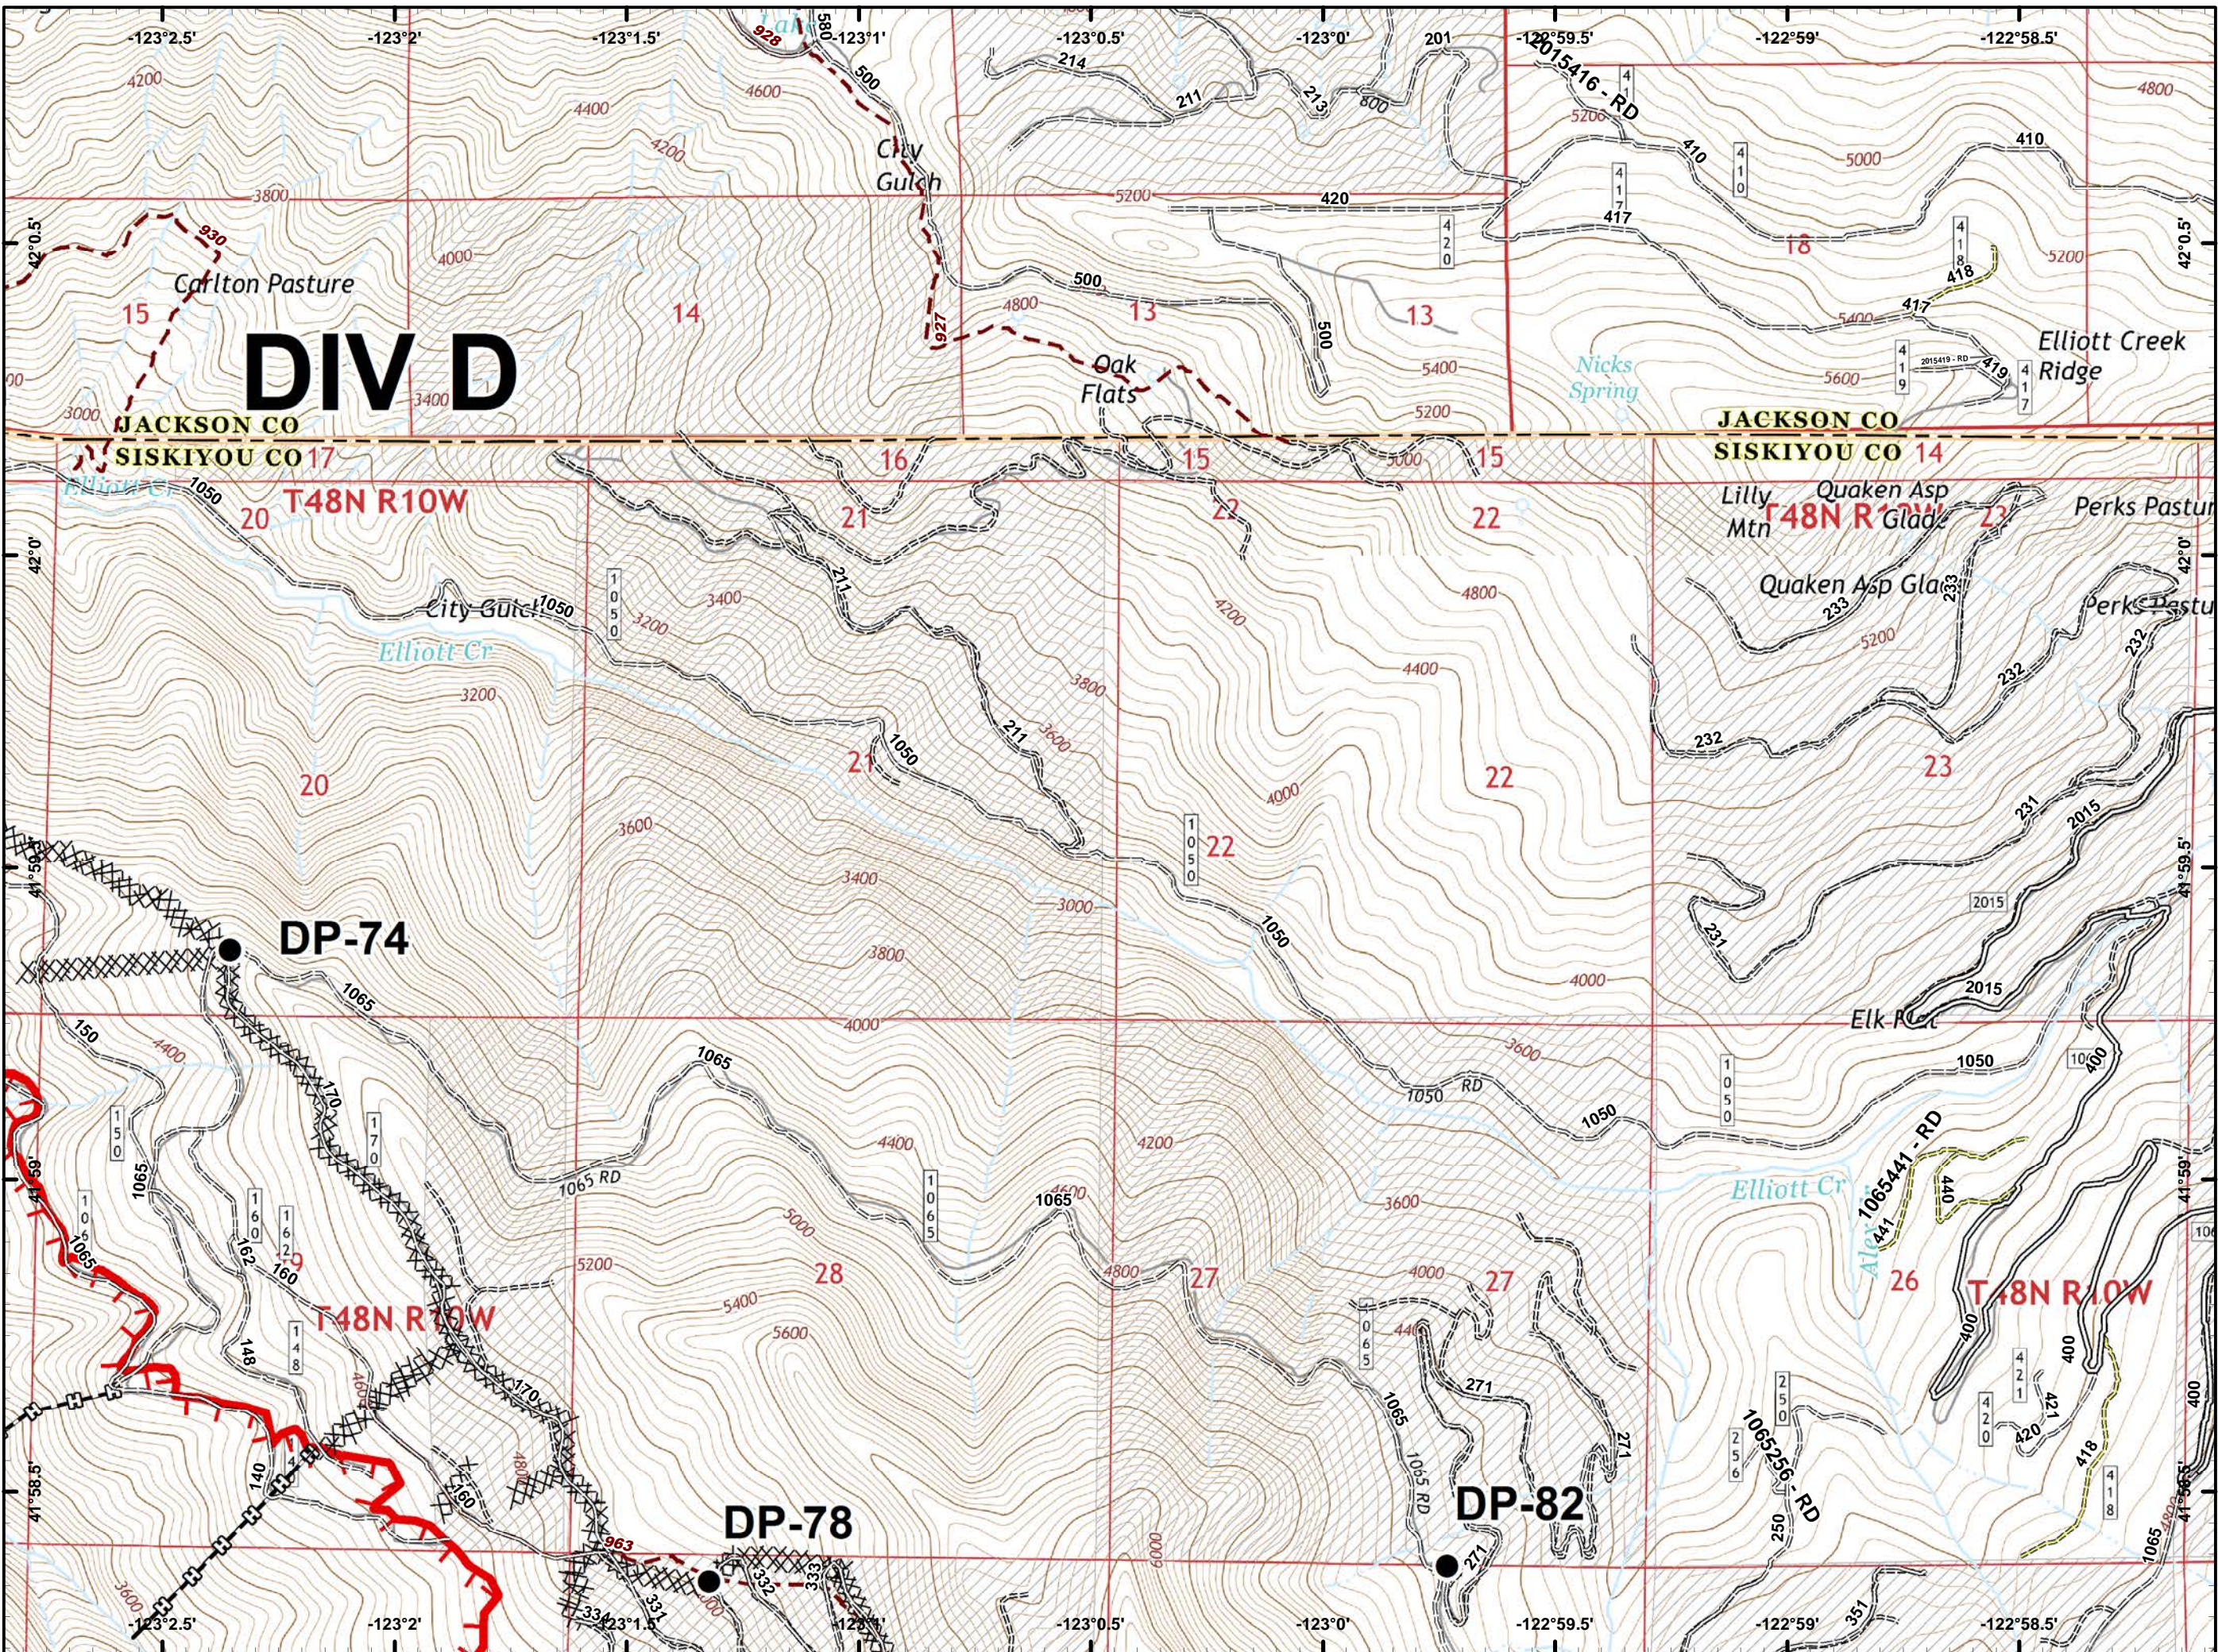

- Ⓒ Camp
- Drop Point
- Helispot
- ⌚ Lookout
- Ⓜ Water Source
- ⚠ Value at Risk
- ) ( Division Break
- 🔴 Uncontrolled Fire Edge
- ⚫ Completed Line
- ⚡ Completed Dozer Line
- ⚡ Completed Hand Line
- 🛣 Road as Completed Line
- ⚡ Private and State

- Drop Point
- Ⓜ Water Source
- 🔴 Uncontrolled Fire Edge
- ⚫ Completed Line
- ⚫ Completed Dozer Line
- ⚫ Completed Hand Line
- 🚶 Road as Completed Line
- 🌿 Wilderness
- 🏠 Private and State

- Drop Point
- Helispot
- Ⓜ Water Source
- ⚠ Value at Risk
- ) ( Division Break
- 🔴 Uncontrolled Fire Edge
- ⚫ Completed Line
- ⚡ Completed Dozer Line
- 👉 Completed Hand Line
- 🛣 Road as Completed Line
- ⚡ Private and State

-  Dip Site
-  Drop Point
-  Fire Location
-  Repeater
-  Division Break
-  Uncontrolled Fire Edge
-  Completed Line
-  Completed Hand Line
-  Wilderness

- Helispot
- ) ( Division Break
- 🔴 Uncontrolled Fire Edge
- ⚫ Completed Line
- 🔲 Completed Hand Line

- Drop Point
- Helispot
- 🔴 Uncontrolled Fire Edge
- ⚡ Completed Line
- ⚡ Completed Dozer Line
- ⚡ Completed Hand Line

-  Dip Site
-  Uncontrolled Fire Edge
-  Wilderness