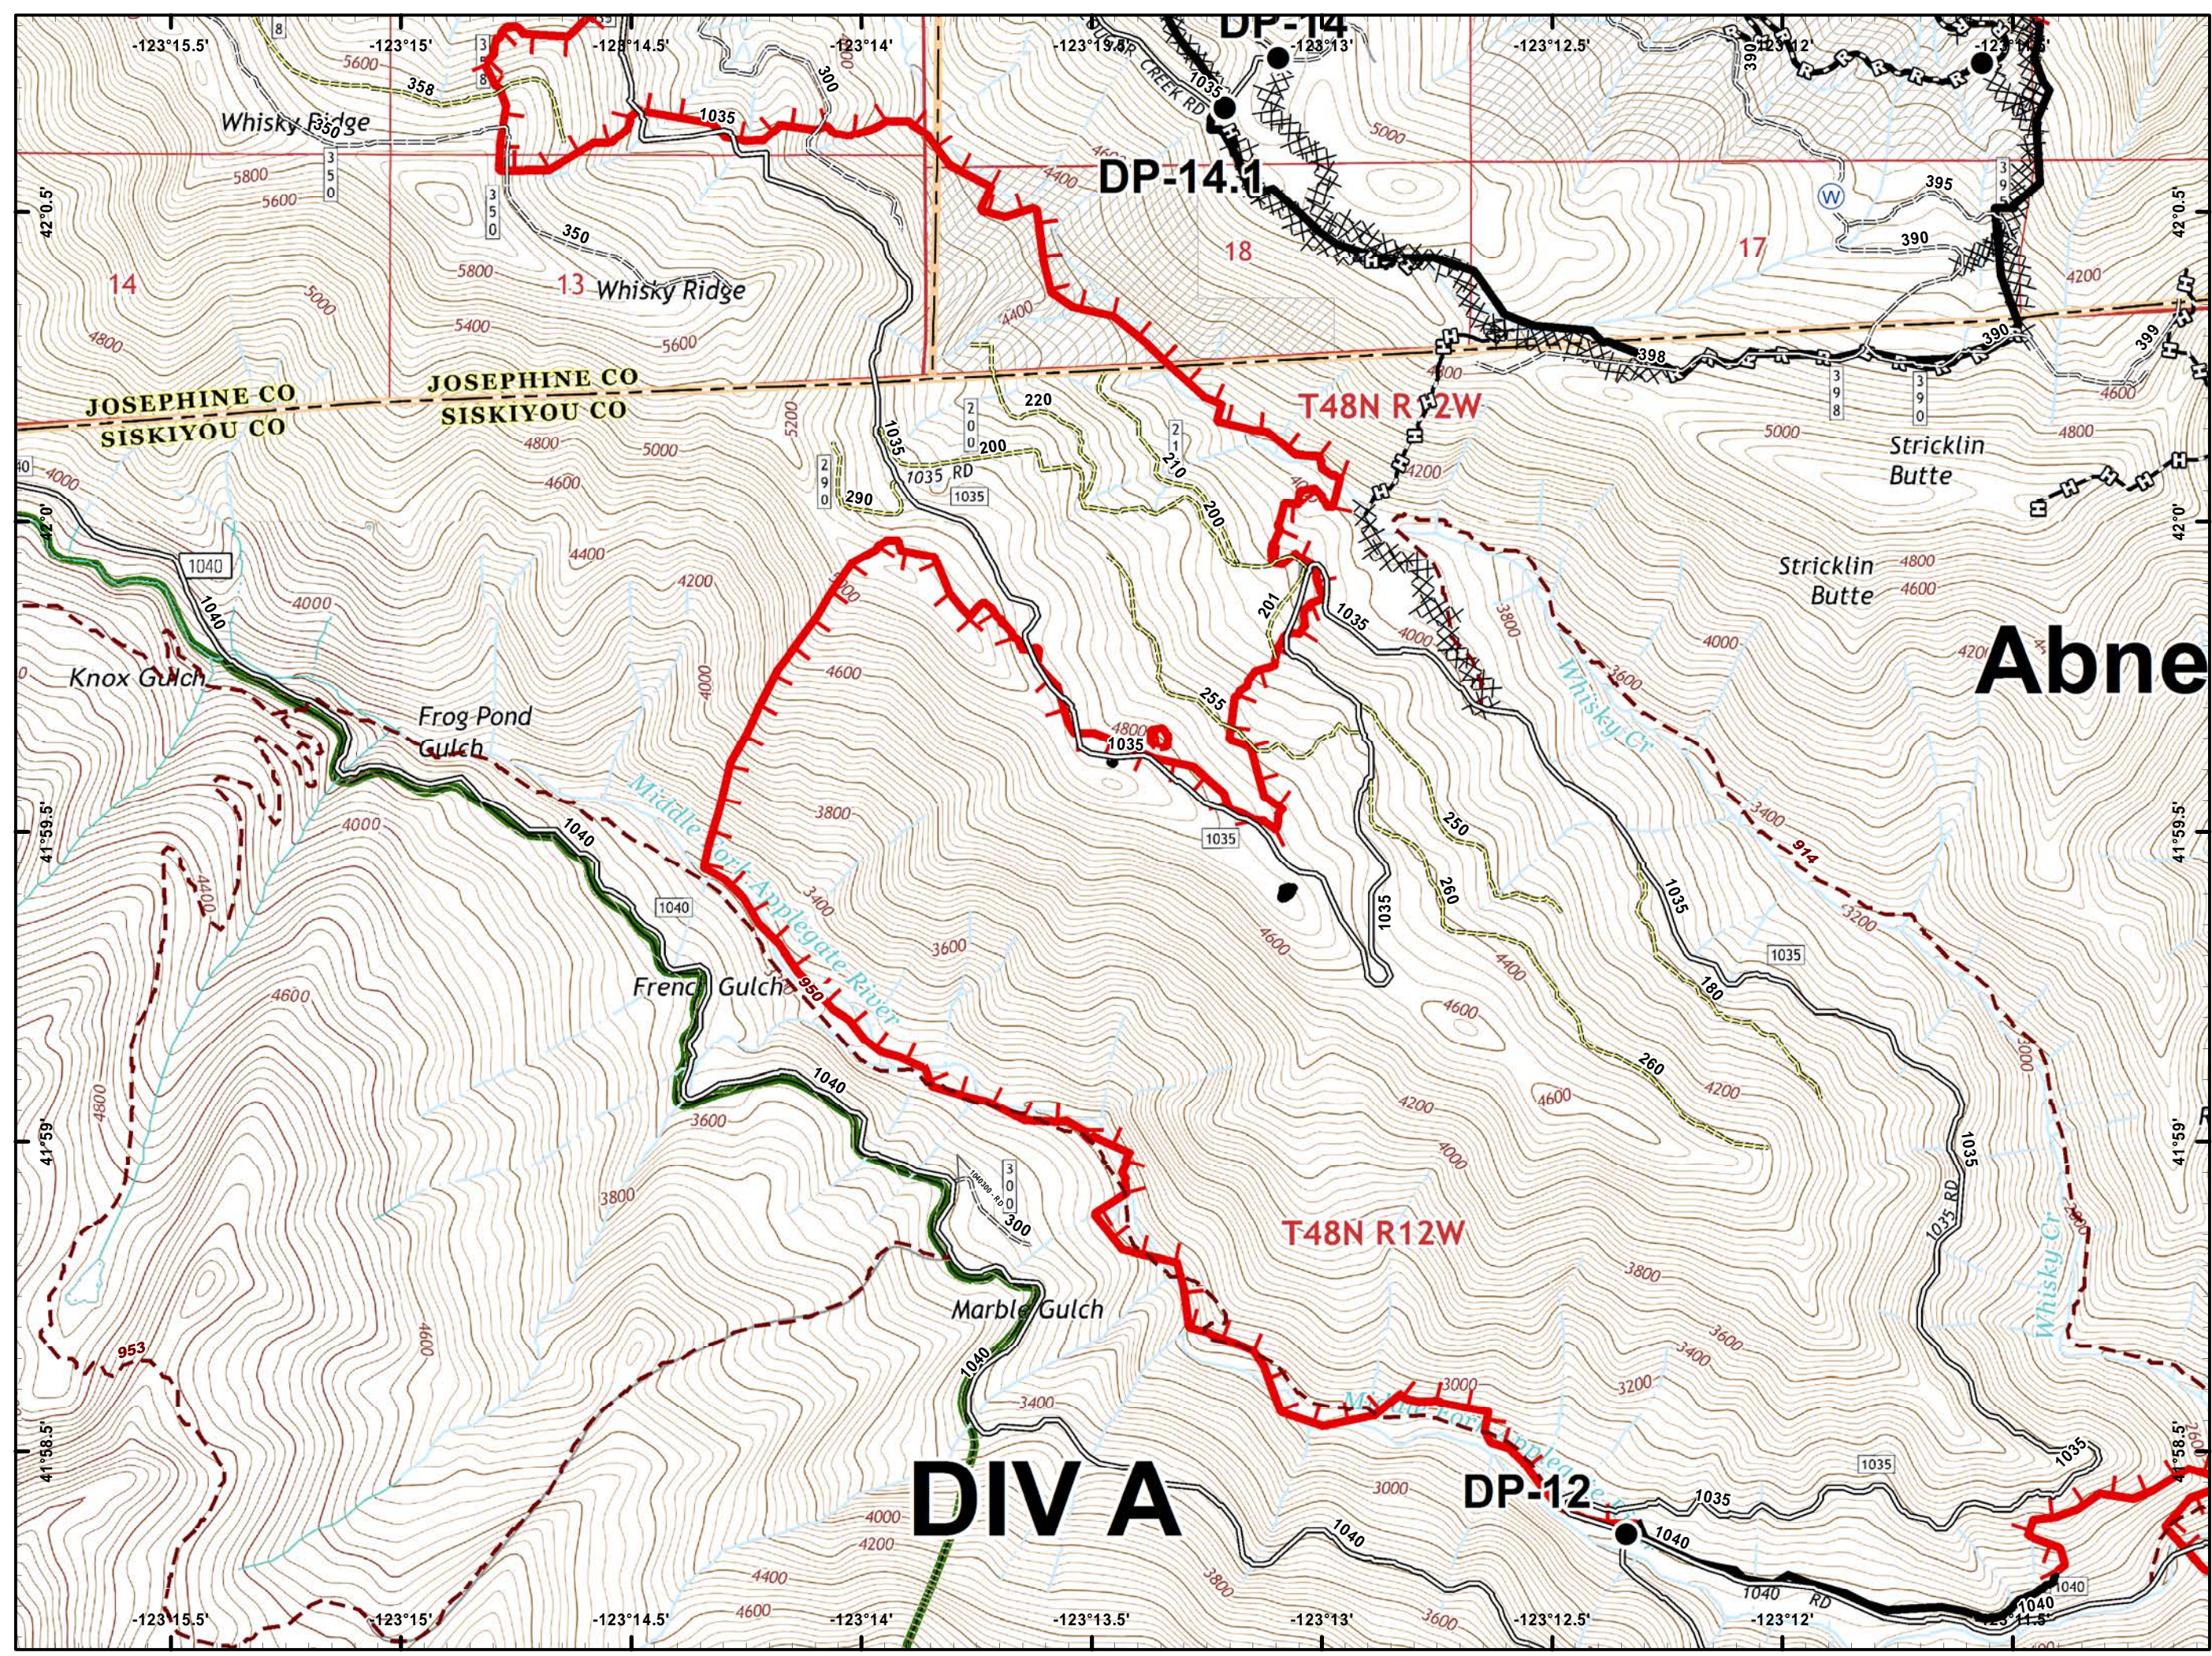

- Ⓒ Camp
- Drop Point
- Helispot
- ⌚ Lookout
- Ⓜ Water Source
- ⚠ Value at Risk
- ) ( Division Break
- 🔴 Uncontrolled Fire Edge
- ⚫ Completed Line
- ⚡ Completed Dozer Line
- ⚡ Completed Hand Line
- 🛣 Road as Completed Line
- ⚡ Private and State

- Drop Point
- Ⓜ Water Source
- 🔴 Uncontrolled Fire Edge
- ⚫ Completed Line
- ⚫ Completed Dozer Line
- ⚫ Completed Hand Line
- 🚶 Road as Completed Line
- 🌿 Wilderness
- 🏠 Private and State

- Drop Point
- Helispot
- Ⓜ Water Source
- ⚠ Value at Risk
- ) ( Division Break
- 🔴 Uncontrolled Fire Edge
- ⚫ Completed Line
- ⚡ Completed Dozer Line
- 👉 Completed Hand Line
- 🛣 Road as Completed Line
- ⚡ Private and State

-  Dip Site
-  Drop Point
-  Fire Location
-  Repeater
-  Division Break
-  Uncontrolled Fire Edge
-  Completed Line
-  Completed Hand Line
-  Wilderness

- Helispot
- ) ( Division Break
- 🔴 Uncontrolled Fire Edge
- ⚫ Completed Line
- 🔲 Completed Hand Line

- Drop Point
- Helispot
- 🔴 Uncontrolled Fire Edge
- ⚡ Completed Line
- ⚡ Completed Dozer Line
- ⚡ Completed Hand Line

-  Dip Site
-  Uncontrolled Fire Edge
-  Wilderness