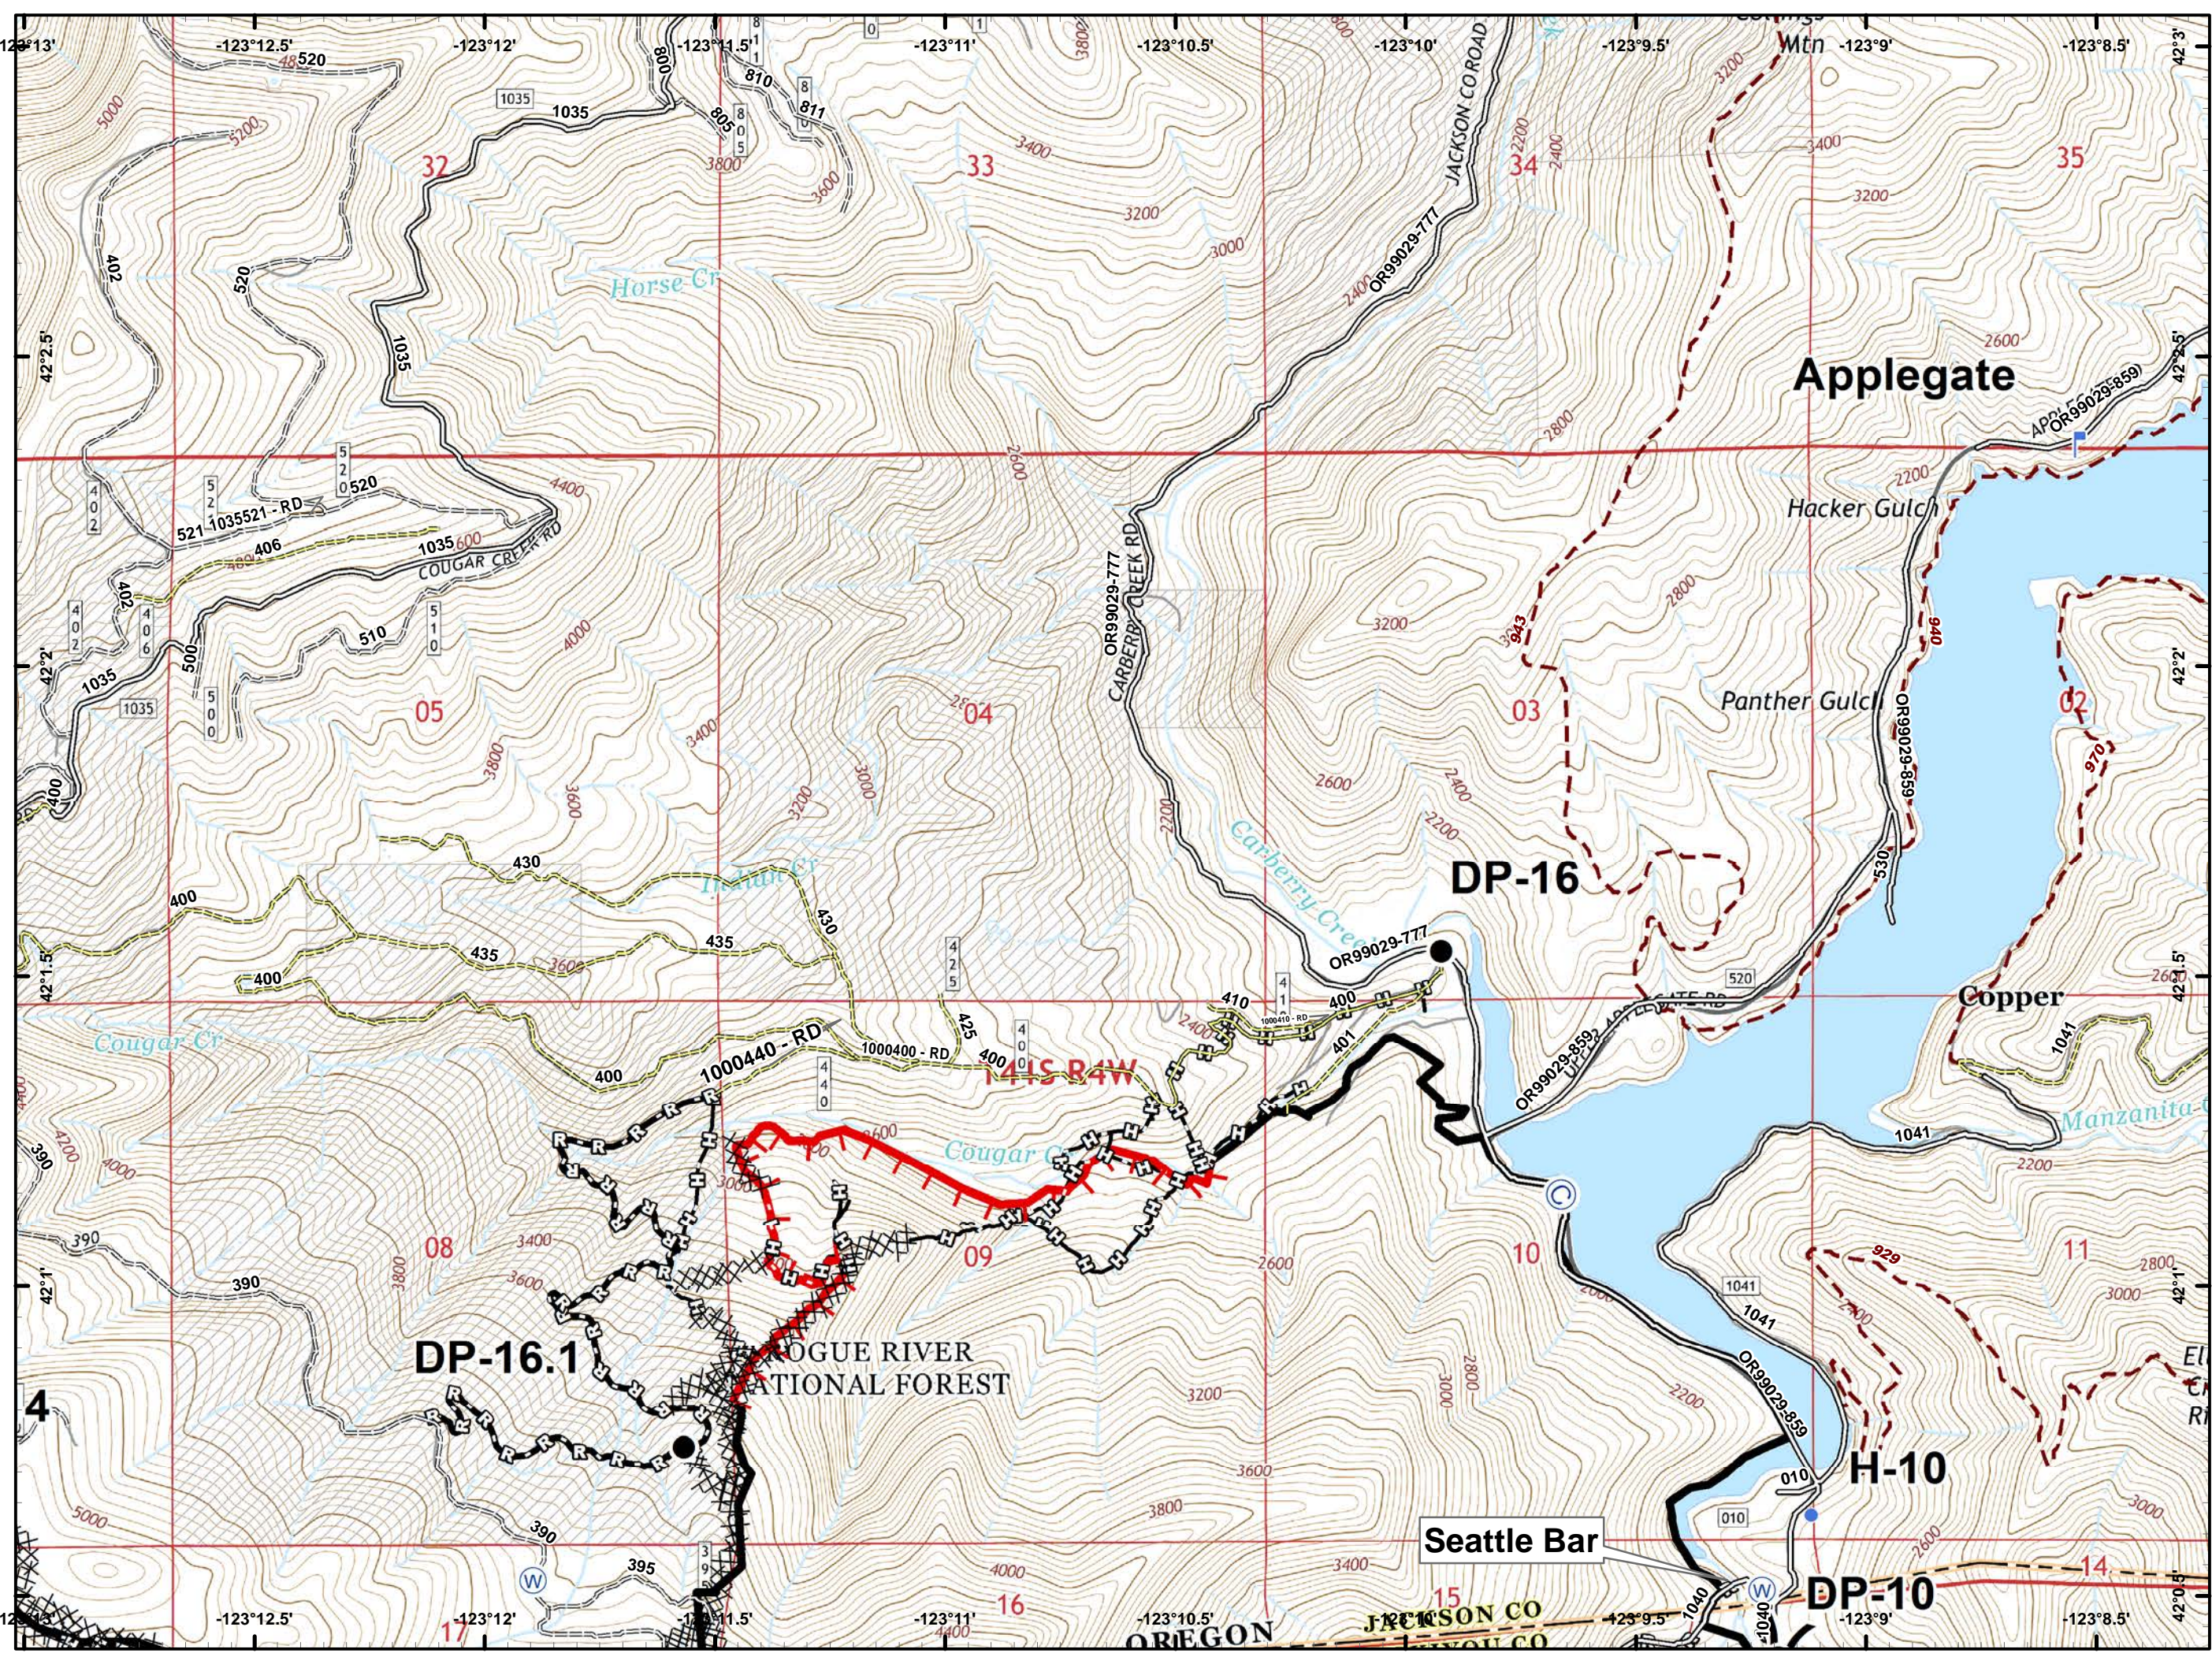

- Ⓒ Camp
- Drop Point
- Helispot
- ⌚ Lookout
- Ⓜ Water Source
- ⚠ Value at Risk
- ) ( Division Break
- 🔴 Uncontrolled Fire Edge
- ⚫ Completed Line
- ⚡ Completed Dozer Line
- ⚡ Completed Hand Line
- 🛣 Road as Completed Line
- ⚡ Private and State

- Drop Point
- Ⓜ Water Source
- 🔴 Uncontrolled Fire Edge
- ⚫ Completed Line
- ⚫ Completed Dozer Line
- ⚫ Completed Hand Line
- 🚶 Road as Completed Line
- 🌿 Wilderness
- 🏠 Private and State

- Drop Point
- Helispot
- Ⓜ Water Source
- ⚠ Value at Risk
- ) ( Division Break
- 🔴 Uncontrolled Fire Edge
- ⚫ Completed Line
- ⚡ Completed Dozer Line
- 👉 Completed Hand Line
- 🛣 Road as Completed Line
- ⚡ Private and State

-  Dip Site
-  Drop Point
-  Fire Location
-  Repeater
-  Division Break
-  Uncontrolled Fire Edge
-  Completed Line
-  Completed Hand Line
-  Wilderness

- Helispot
- ) ( Division Break
- 🔴 Uncontrolled Fire Edge
- ⚫ Completed Line
- 🔲 Completed Hand Line

- Drop Point
- Helispot
- 🔴 Uncontrolled Fire Edge
- ⚡ Completed Line
- ⚡ Completed Dozer Line
- ⚡ Completed Hand Line

-  Dip Site
-  Uncontrolled Fire Edge
-  Wilderness