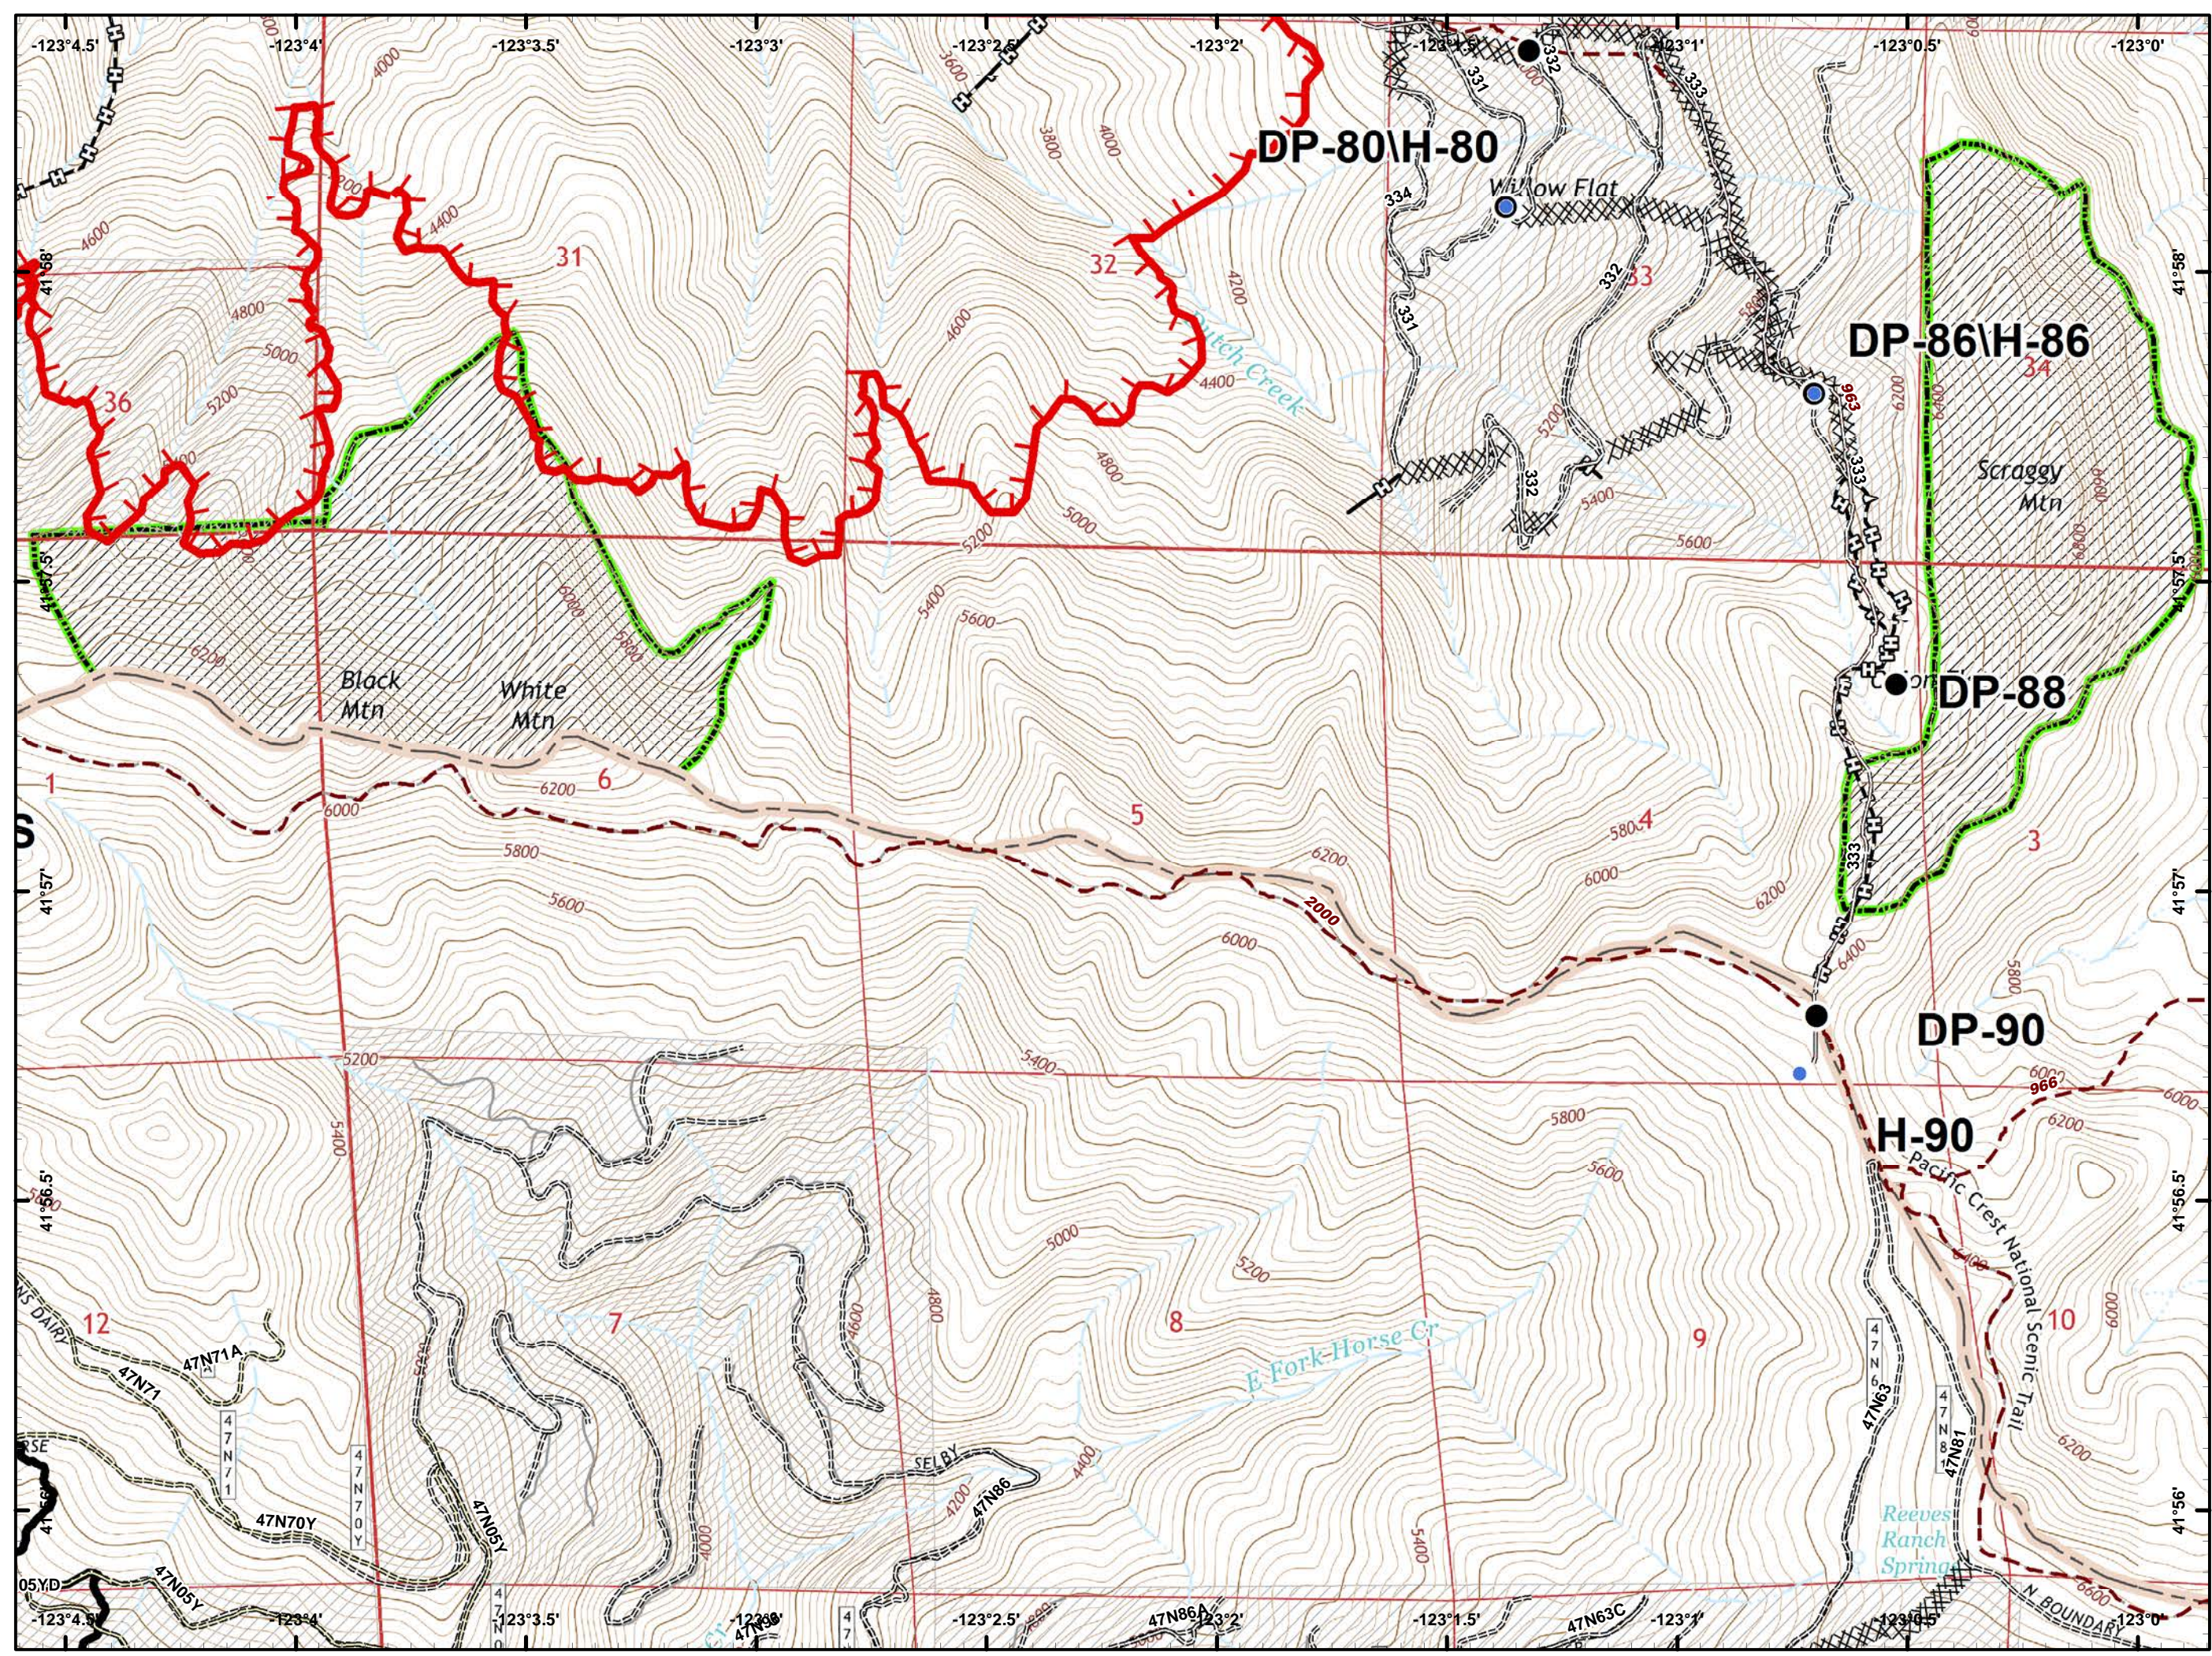

- Drop Point
- Ⓜ Water Source
- 🔴 Uncontrolled Fire Edge
- ⚫ Completed Line
- ⚫ Completed Dozer Line
- ⚫ Completed Hand Line
- 🚶 Road as Completed Line
- 🌿 Wilderness
- 🏠 Private and State

- Drop Point
- Helispot
- Ⓜ Water Source
- ⚠ Value at Risk
- ) ( Division Break
- 🔴 Uncontrolled Fire Edge
- ⚫ Completed Line
- ⚡ Completed Dozer Line
- 👉 Completed Hand Line
- 🛣 Road as Completed Line
- ⚡ Private and State

- Drop Point
- Helispot
- Landmark
- 🔴 Uncontrolled Fire Edge
- ⚫ Completed Line
- ⚫ Completed Dozer Line
- ⚫ Completed Hand Line
- ⚫ Private and State

- Drop Point
- Uncontrolled Fire Edge
- Completed Dozer Line
- Completed Hand Line
- Private and State

-  Dip Site
-  Drop Point
-  Fire Location
-  Repeater
-  Division Break
-  Uncontrolled Fire Edge
-  Completed Line
-  Completed Hand Line
-  Wilderness

- Helispot
- ) ( Division Break
- 🔴 Uncontrolled Fire Edge
- ⚫ Completed Line
- 🔲 Completed Hand Line

- Drop Point
- Helispot
- 🔴 Uncontrolled Fire Edge
- ⚡ Completed Line
- ⚡ Completed Dozer Line
- ⚡ Completed Hand Line

-  Dip Site
-  Uncontrolled Fire Edge
-  Wilderness