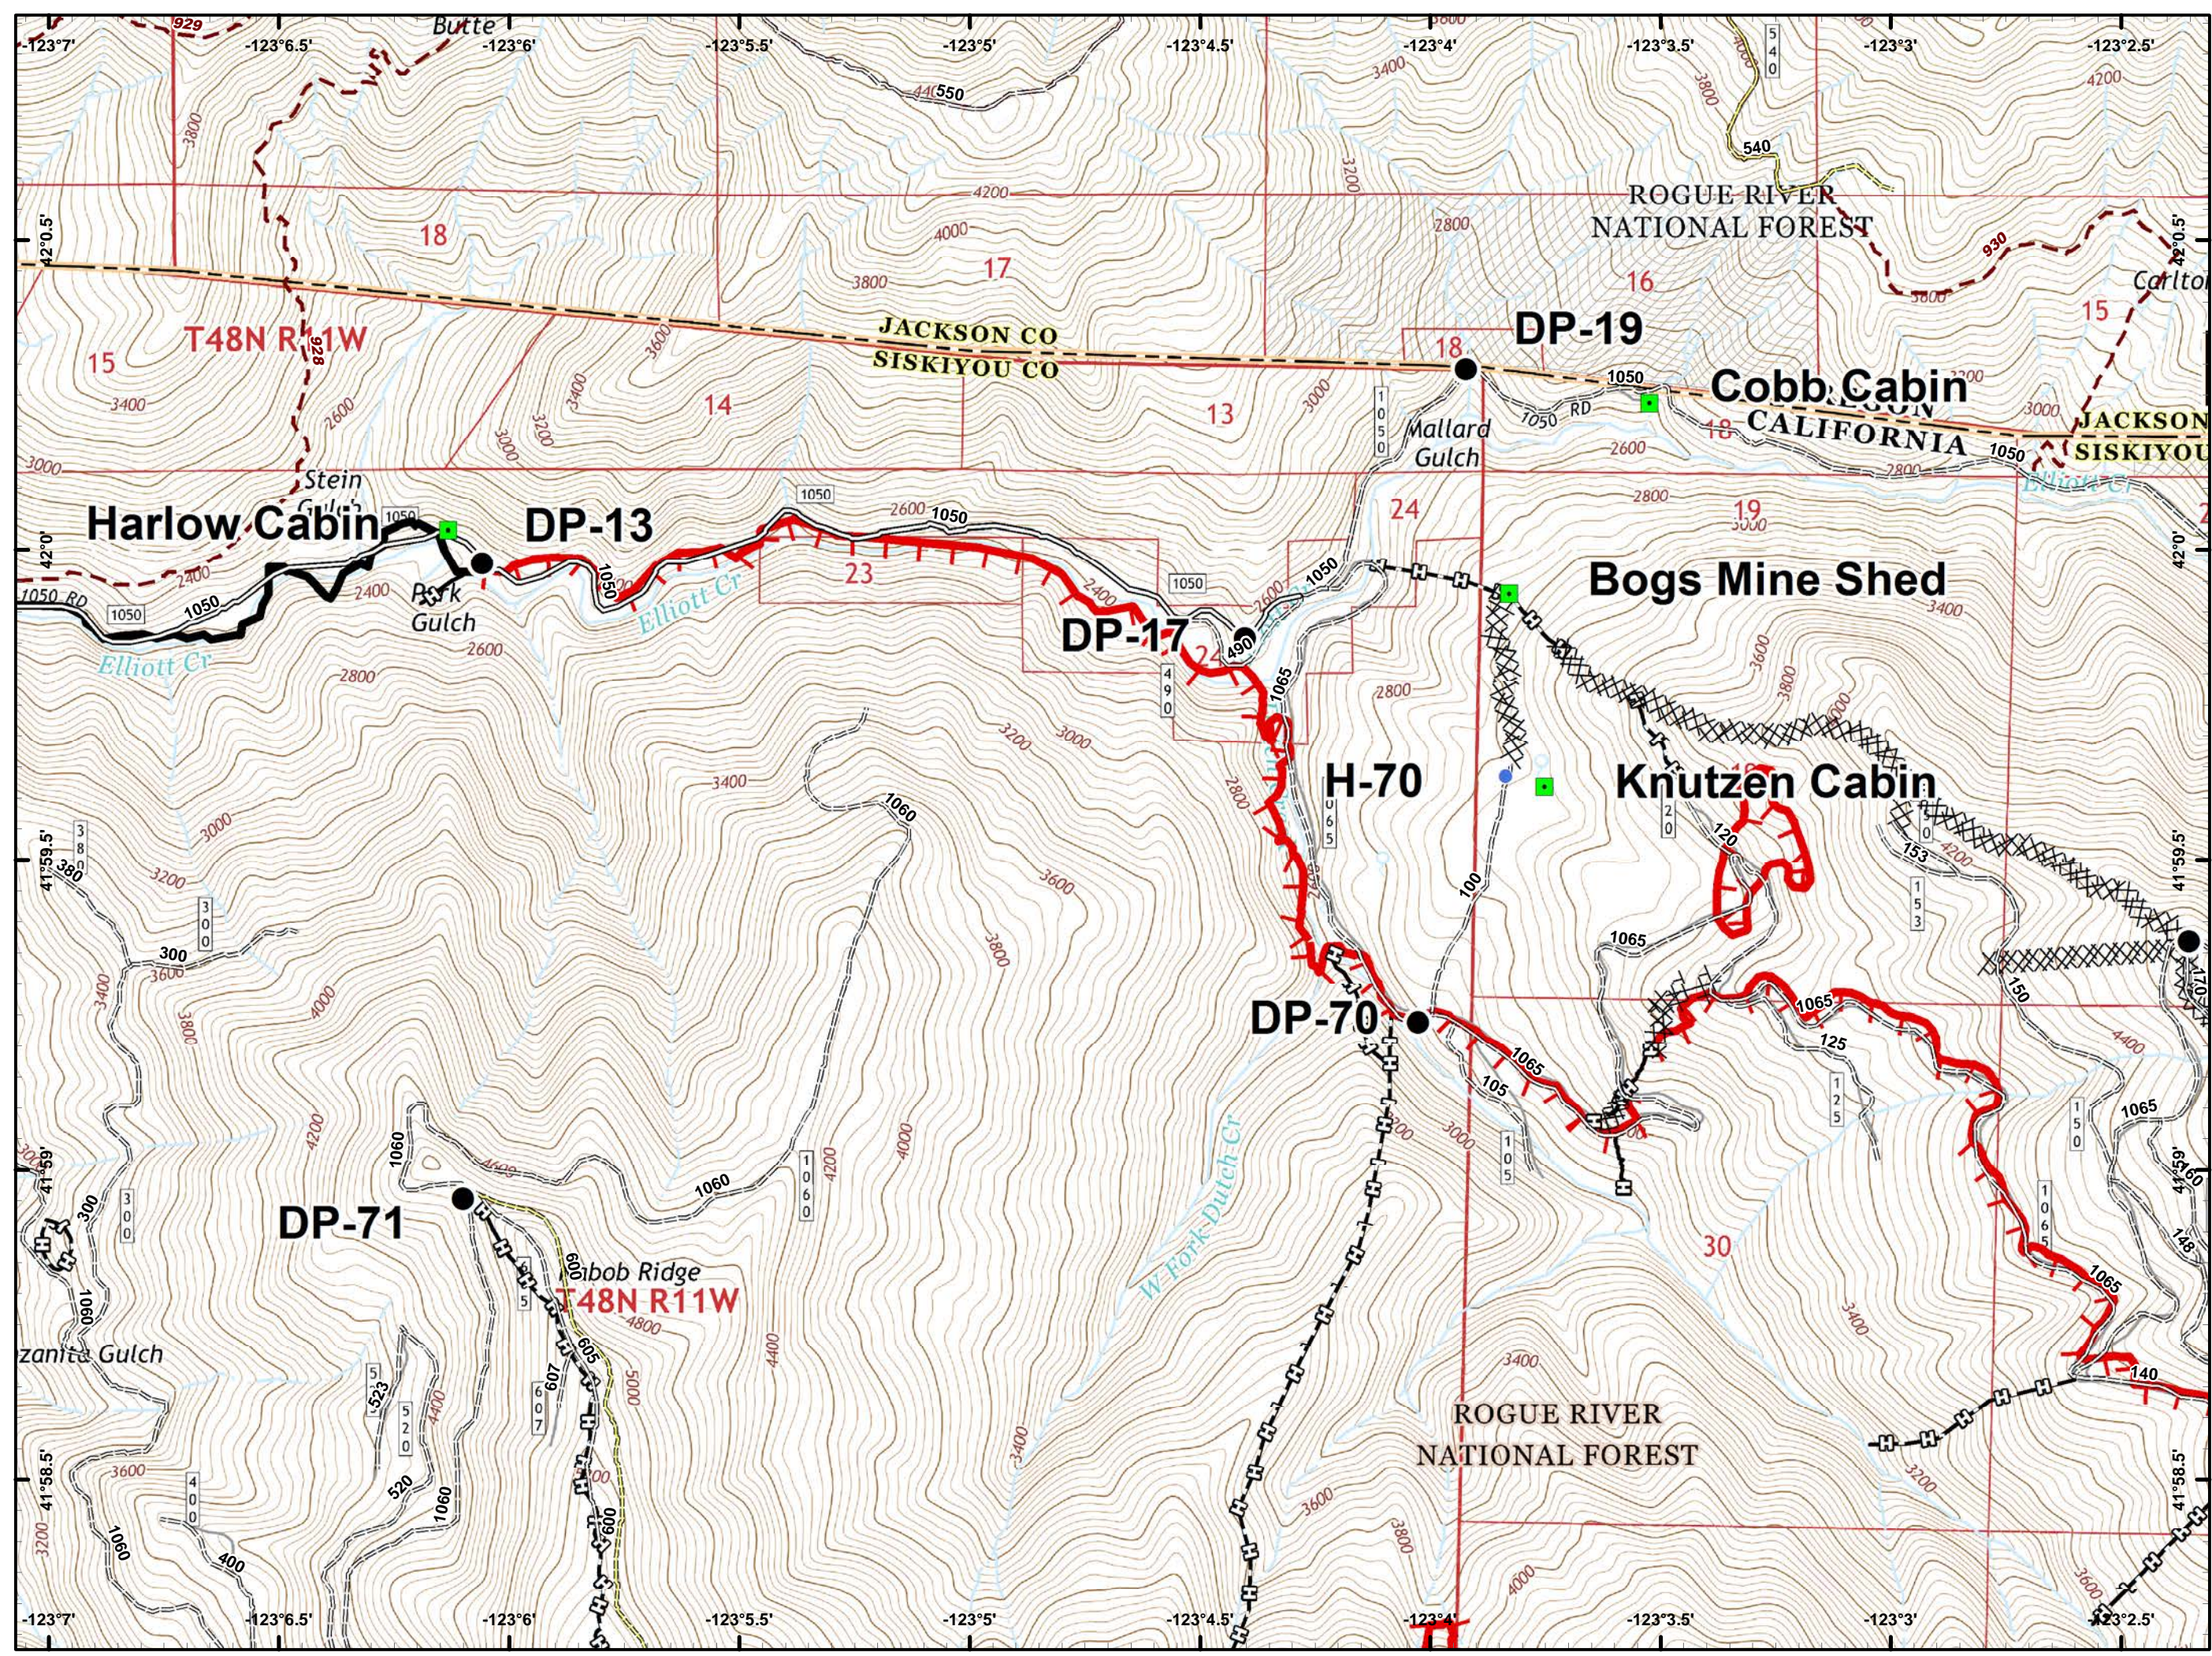

- Drop Point
- Helispot
- Landmark
- 🔴 Uncontrolled Fire Edge
- ⚫ Completed Line
- ⚫ Completed Dozer Line
- ⚫ Completed Hand Line
- ⚫ Private and State