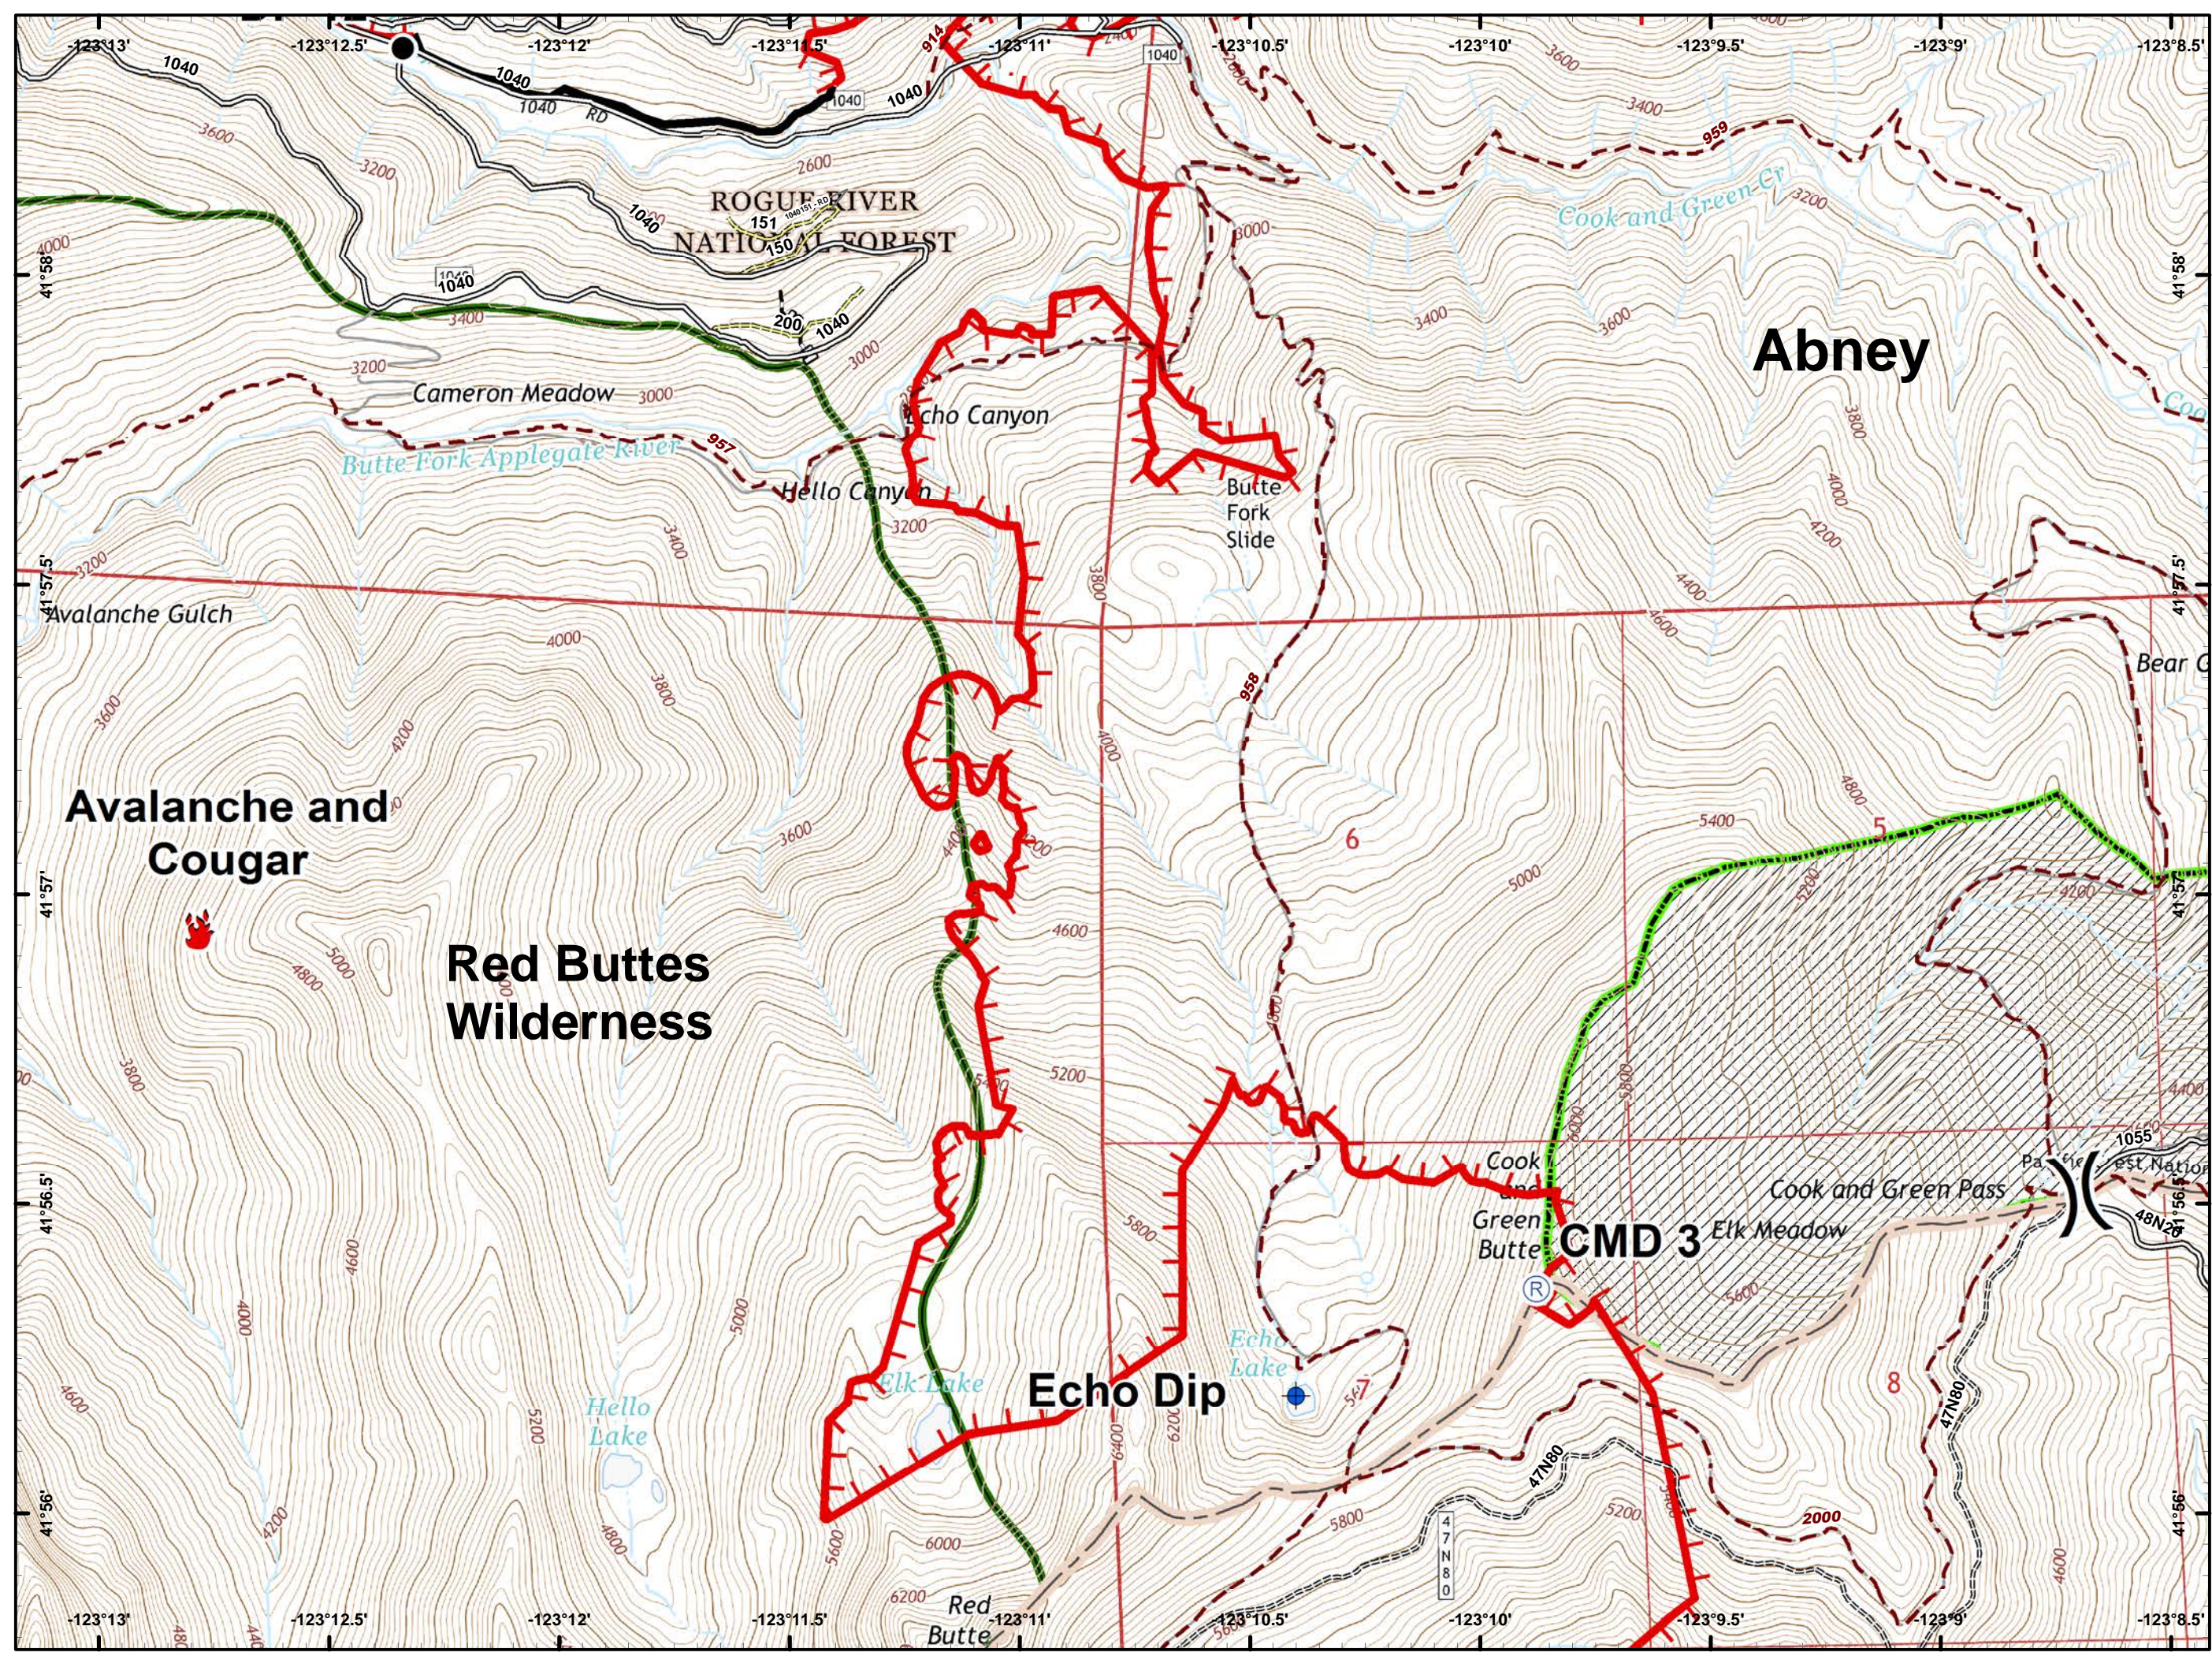

- Drop Point
- Ⓜ Water Source
- 🔴 Uncontrolled Fire Edge
- ⚫ Completed Line
- ⚫ Completed Dozer Line
- ⚫ Completed Hand Line
- 🚶 Road as Completed Line
- 🌿 Wilderness
- 🏠 Private and State

- Drop Point
- Helispot
- Ⓜ Water Source
- ⚠ Value at Risk
- ) ( Division Break
- 🔴 Uncontrolled Fire Edge
- ⚫ Completed Line
- ⚡ Completed Dozer Line
- 👉 Completed Hand Line
- 🛣 Road as Completed Line
- ⚡ Private and State

- Drop Point
- Helispot
- Landmark
- 🔴 Uncontrolled Fire Edge
- ⚫ Completed Line
- ⚫ Completed Dozer Line
- ⚫ Completed Hand Line
- ⚫ Private and State

- Drop Point
- Uncontrolled Fire Edge
- Completed Dozer Line
- Completed Hand Line
- Private and State

-  Dip Site
-  Drop Point
-  Fire Location
-  Repeater
-  Division Break
-  Uncontrolled Fire Edge
-  Completed Line
-  Completed Hand Line
-  Wilderness

- Helispot
- ) ( Division Break
- 🔴 Uncontrolled Fire Edge
- ⚫ Completed Line
- 🔲 Completed Hand Line

- Drop Point
- Helispot
- 🔴 Uncontrolled Fire Edge
- ⚡ Completed Line
- ⚡ Completed Dozer Line
- ⚡ Completed Hand Line

-  Dip Site
-  Uncontrolled Fire Edge
-  Wilderness