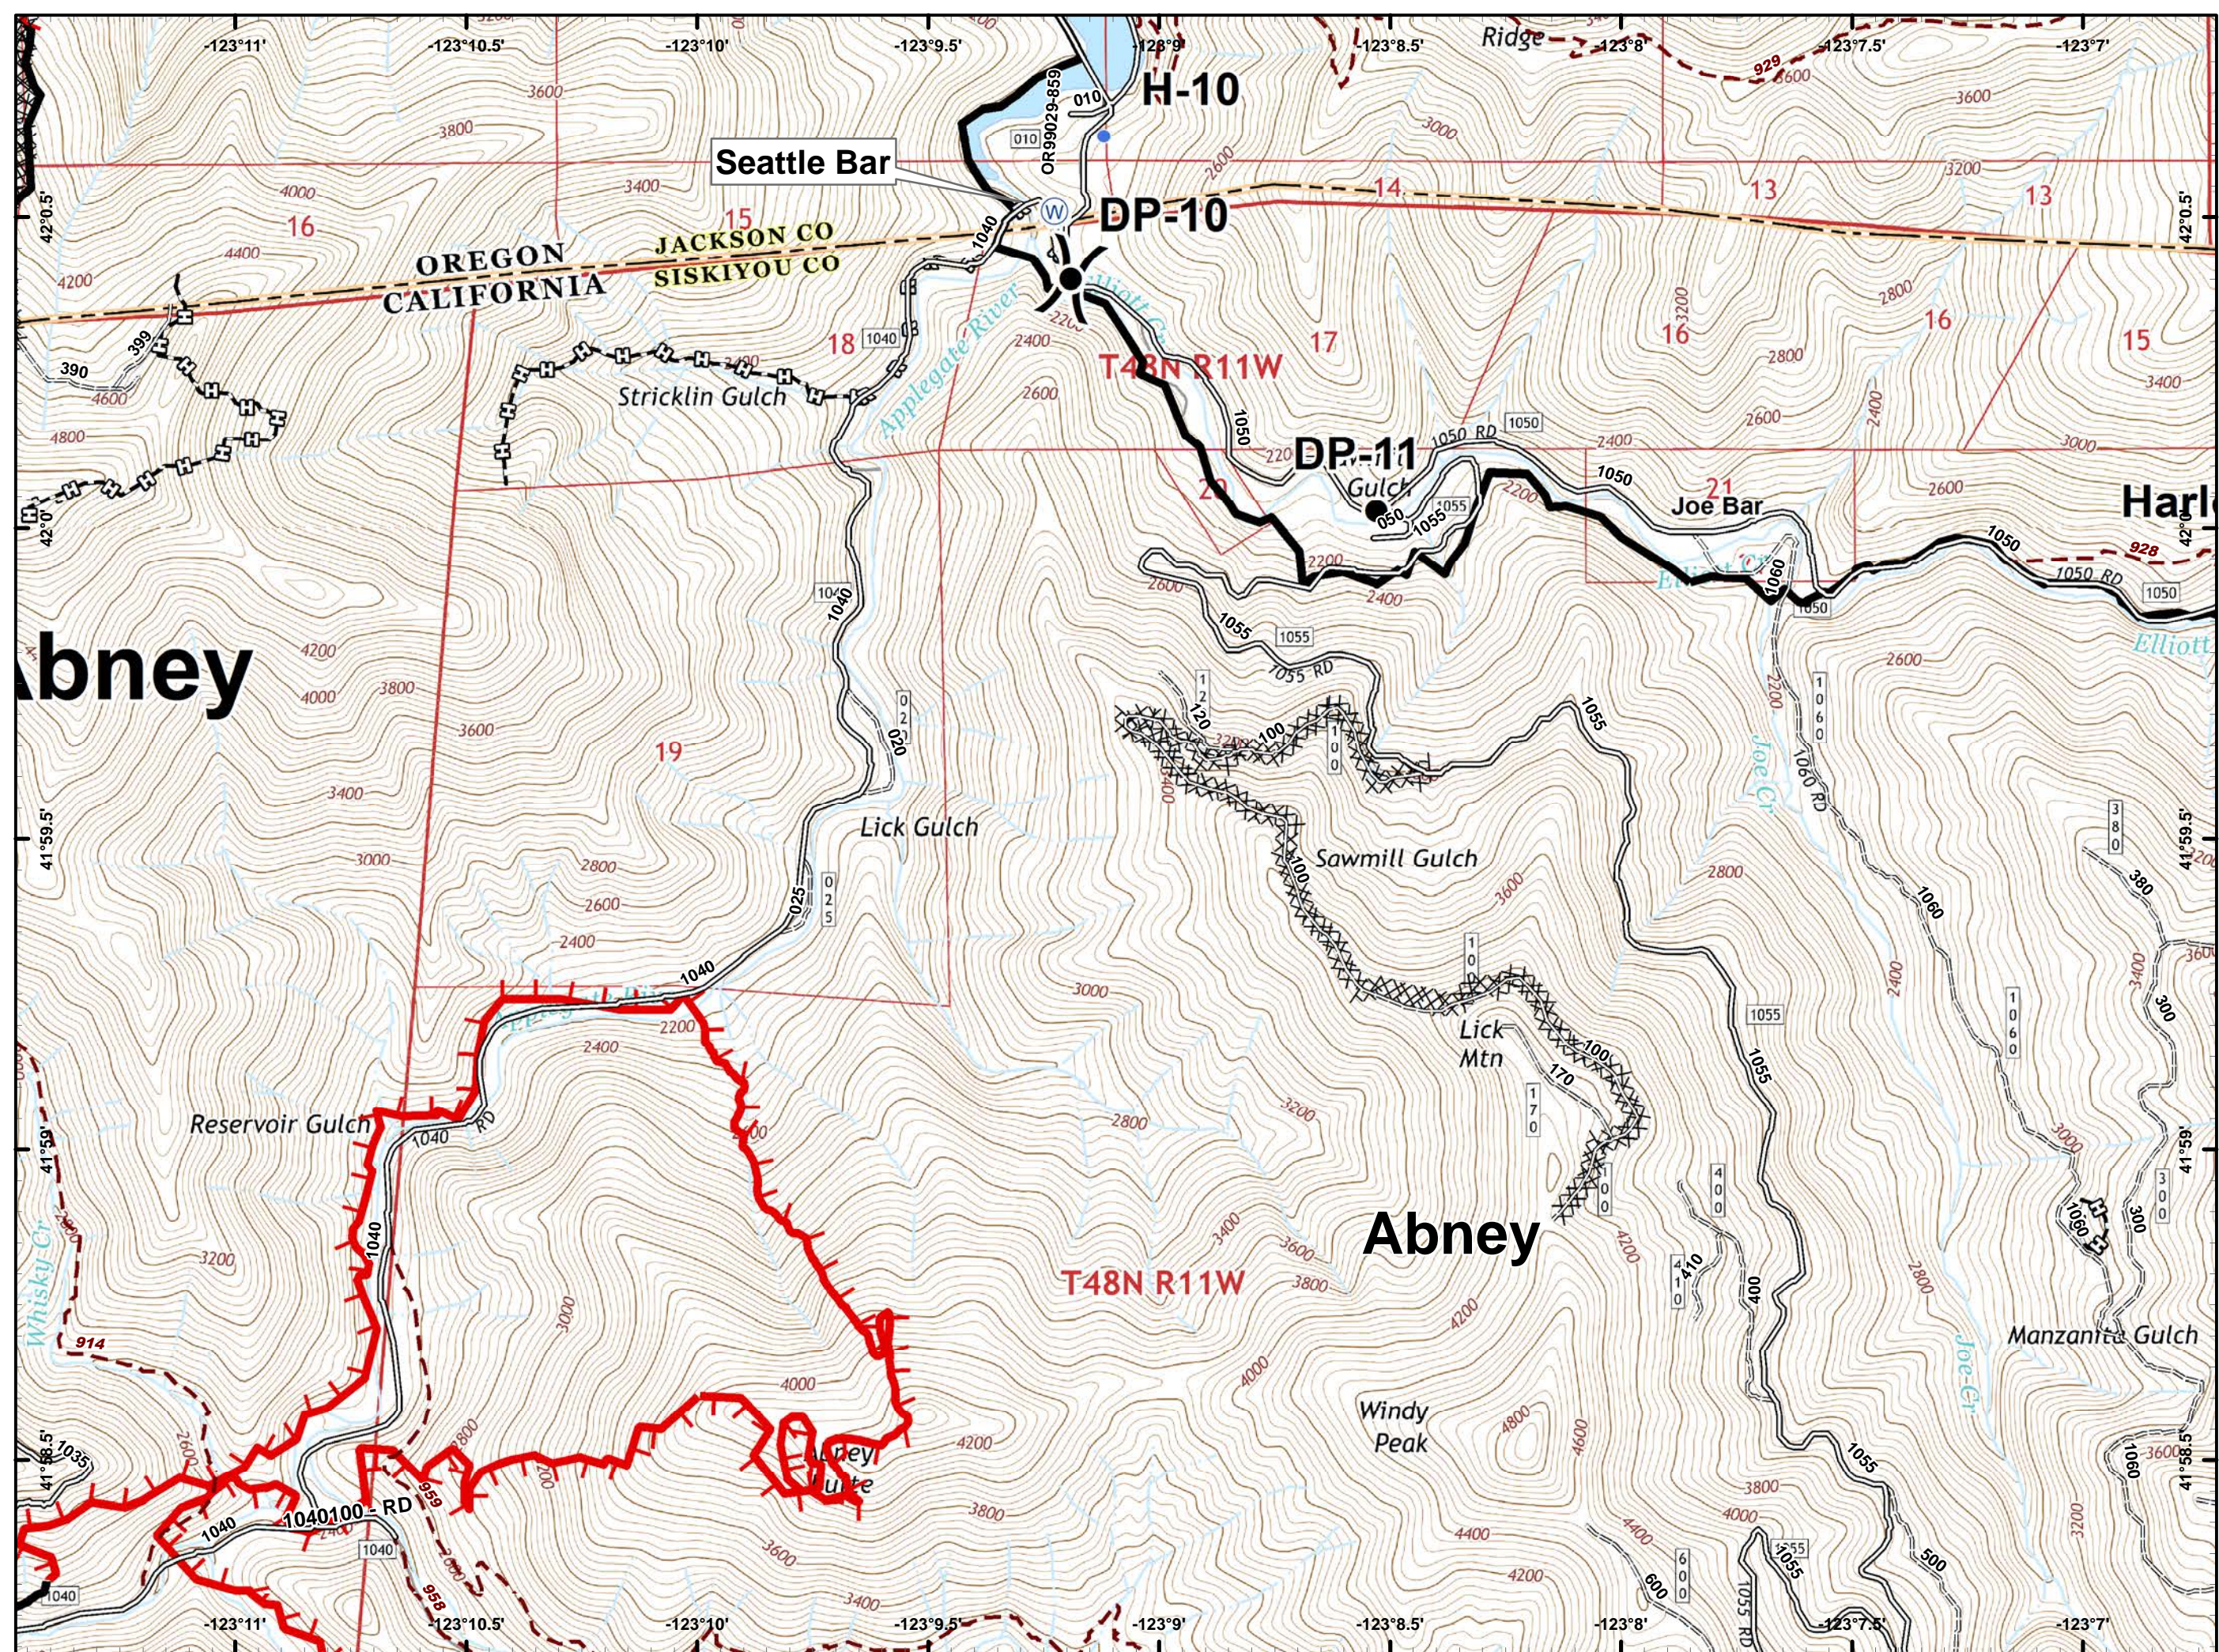

**Miller Complex  
OR-RSF-000647  
Rogue River Siskiyou  
National Forest  
10/10/2017**

- ★ Towns
- ⊞ Map Index Pages
- Fire Area

- Drop Point
- Helispot
- Ⓡ Repeater
- 🔴 Uncontrolled Fire Edge
- ⚫ Completed Line
- ⚫ Completed Dozer Line
- ⚫ Completed Hand Line
- ⚫ Private and State

- Ⓒ Camp
- Drop Point
- Helispot
- ⌚ Lookout
- Ⓜ Water Source
- ⚠ Value at Risk
- ) ( Division Break
- 🔴 Uncontrolled Fire Edge
- ⚫ Completed Line
- ⚡ Completed Dozer Line
- ⚡ Completed Hand Line
- 🛣 Road as Completed Line
- ⚡ Private and State

- Drop Point
- Ⓜ Water Source
- 🔴 Uncontrolled Fire Edge
- ⚫ Completed Line
- ⚫ Completed Dozer Line
- ⚫ Completed Hand Line
- 🚶 Road as Completed Line
- 🌿 Wilderness
- 🏠 Private and State

- Drop Point
- Helispot
- Ⓜ Water Source
- ⚠ Value at Risk
- ) ( Division Break
- 🔴 Uncontrolled Fire Edge
- ⚫ Completed Line
- ⚡ Completed Dozer Line
- 👉 Completed Hand Line
- 🛣 Road as Completed Line
- ⚡ Private and State

- Drop Point
- Helispot
- 🔴 Uncontrolled Fire Edge
- ⚡ Completed Line
- ⚡ Completed Dozer Line
- ⚡ Completed Hand Line

-  Dip Site
-  Uncontrolled Fire Edge
-  Wilderness