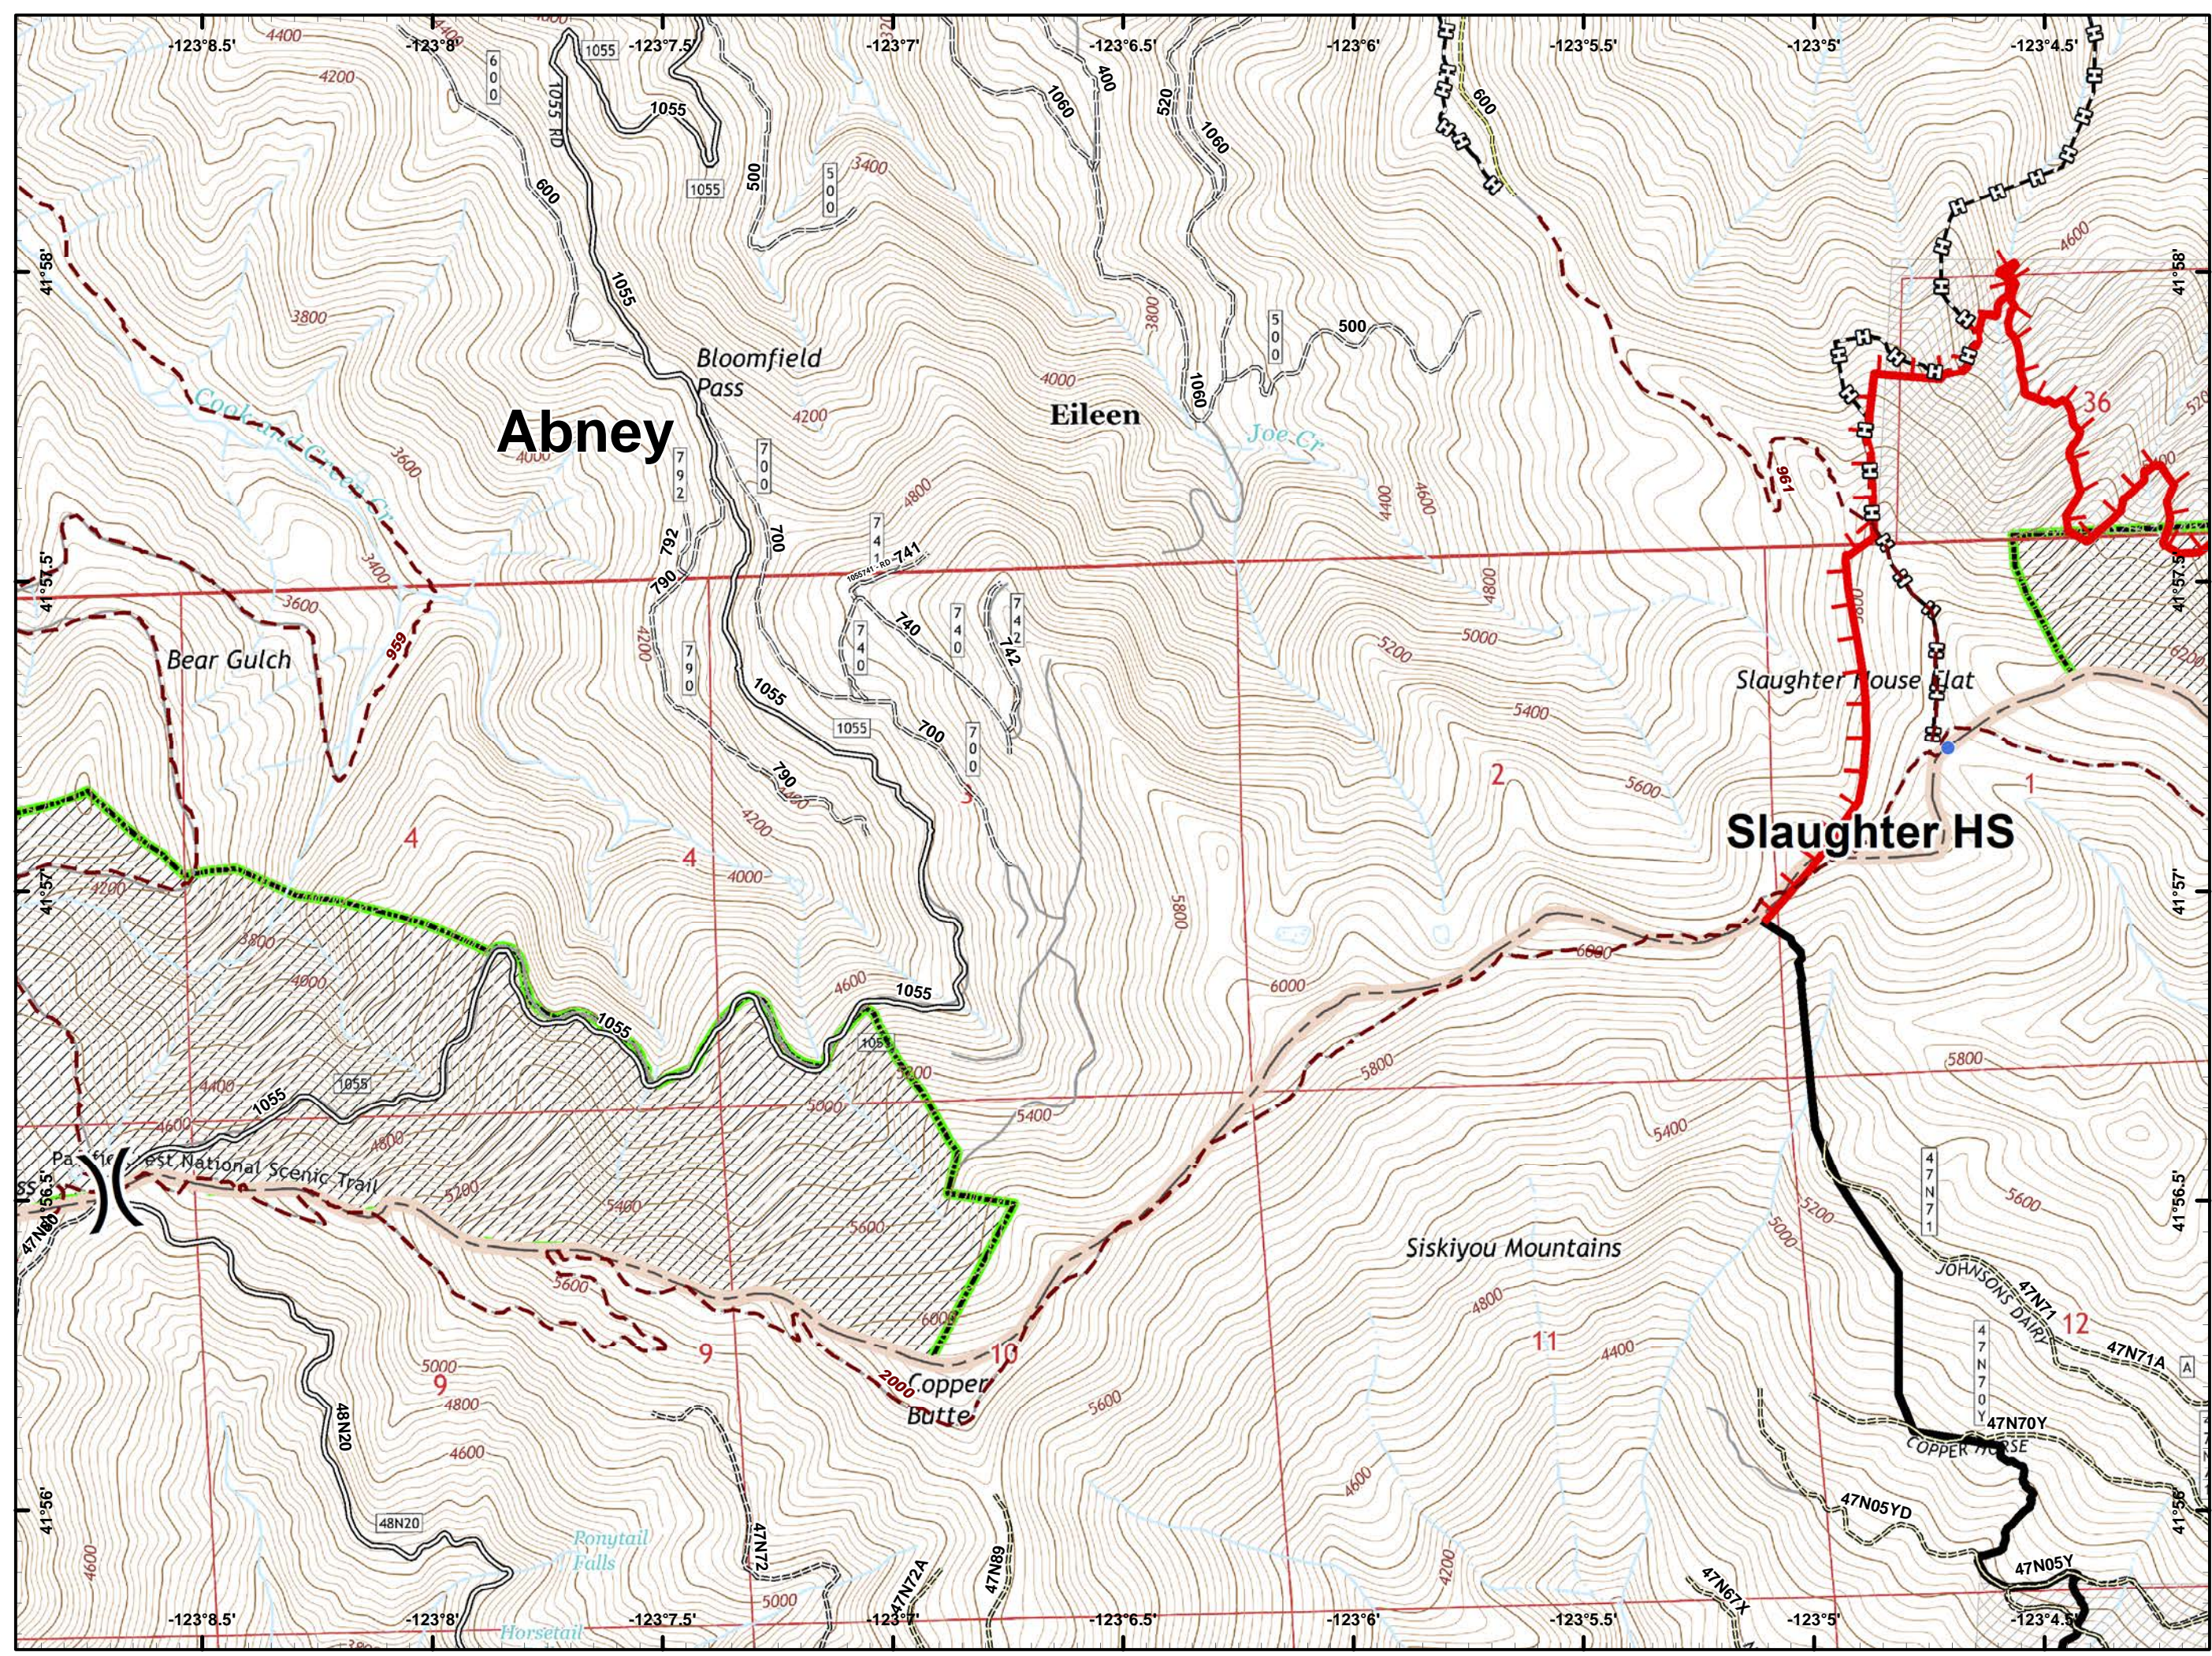

- Drop Point
- Ⓜ Water Source
- 🔴 Uncontrolled Fire Edge
- ⚫ Completed Line
- ⚫ Completed Dozer Line
- ⚫ Completed Hand Line
- 🚶 Road as Completed Line
- 🌿 Wilderness
- 🏠 Private and State

- Drop Point
- Helispot
- Ⓜ Water Source
- ⚠ Value at Risk
- ) ( Division Break
- 🔴 Uncontrolled Fire Edge
- ⚫ Completed Line
- ⚡ Completed Dozer Line
- 👉 Completed Hand Line
- 🛣 Road as Completed Line
- ⚡ Private and State

- Drop Point
- Helispot
- Landmark
- 🔴 Uncontrolled Fire Edge
- ⚫ Completed Line
- ⚫ Completed Dozer Line
- ⚫ Completed Hand Line
- ⚫ Private and State

- Drop Point
- Uncontrolled Fire Edge
- Completed Dozer Line
- Completed Hand Line
- Private and State

-  Dip Site
-  Drop Point
-  Fire Location
-  Repeater
-  Division Break
-  Uncontrolled Fire Edge
-  Completed Line
-  Completed Hand Line
-  Wilderness

- Helispot
- ) ( Division Break
- 🔴 Uncontrolled Fire Edge
- ⚫ Completed Line
- 🔲 Completed Hand Line

- Drop Point
- Helispot
- 🔴 Uncontrolled Fire Edge
- ⚡ Completed Line
- ⚡ Completed Dozer Line
- ⚡ Completed Hand Line

-  Dip Site
-  Uncontrolled Fire Edge
-  Wilderness