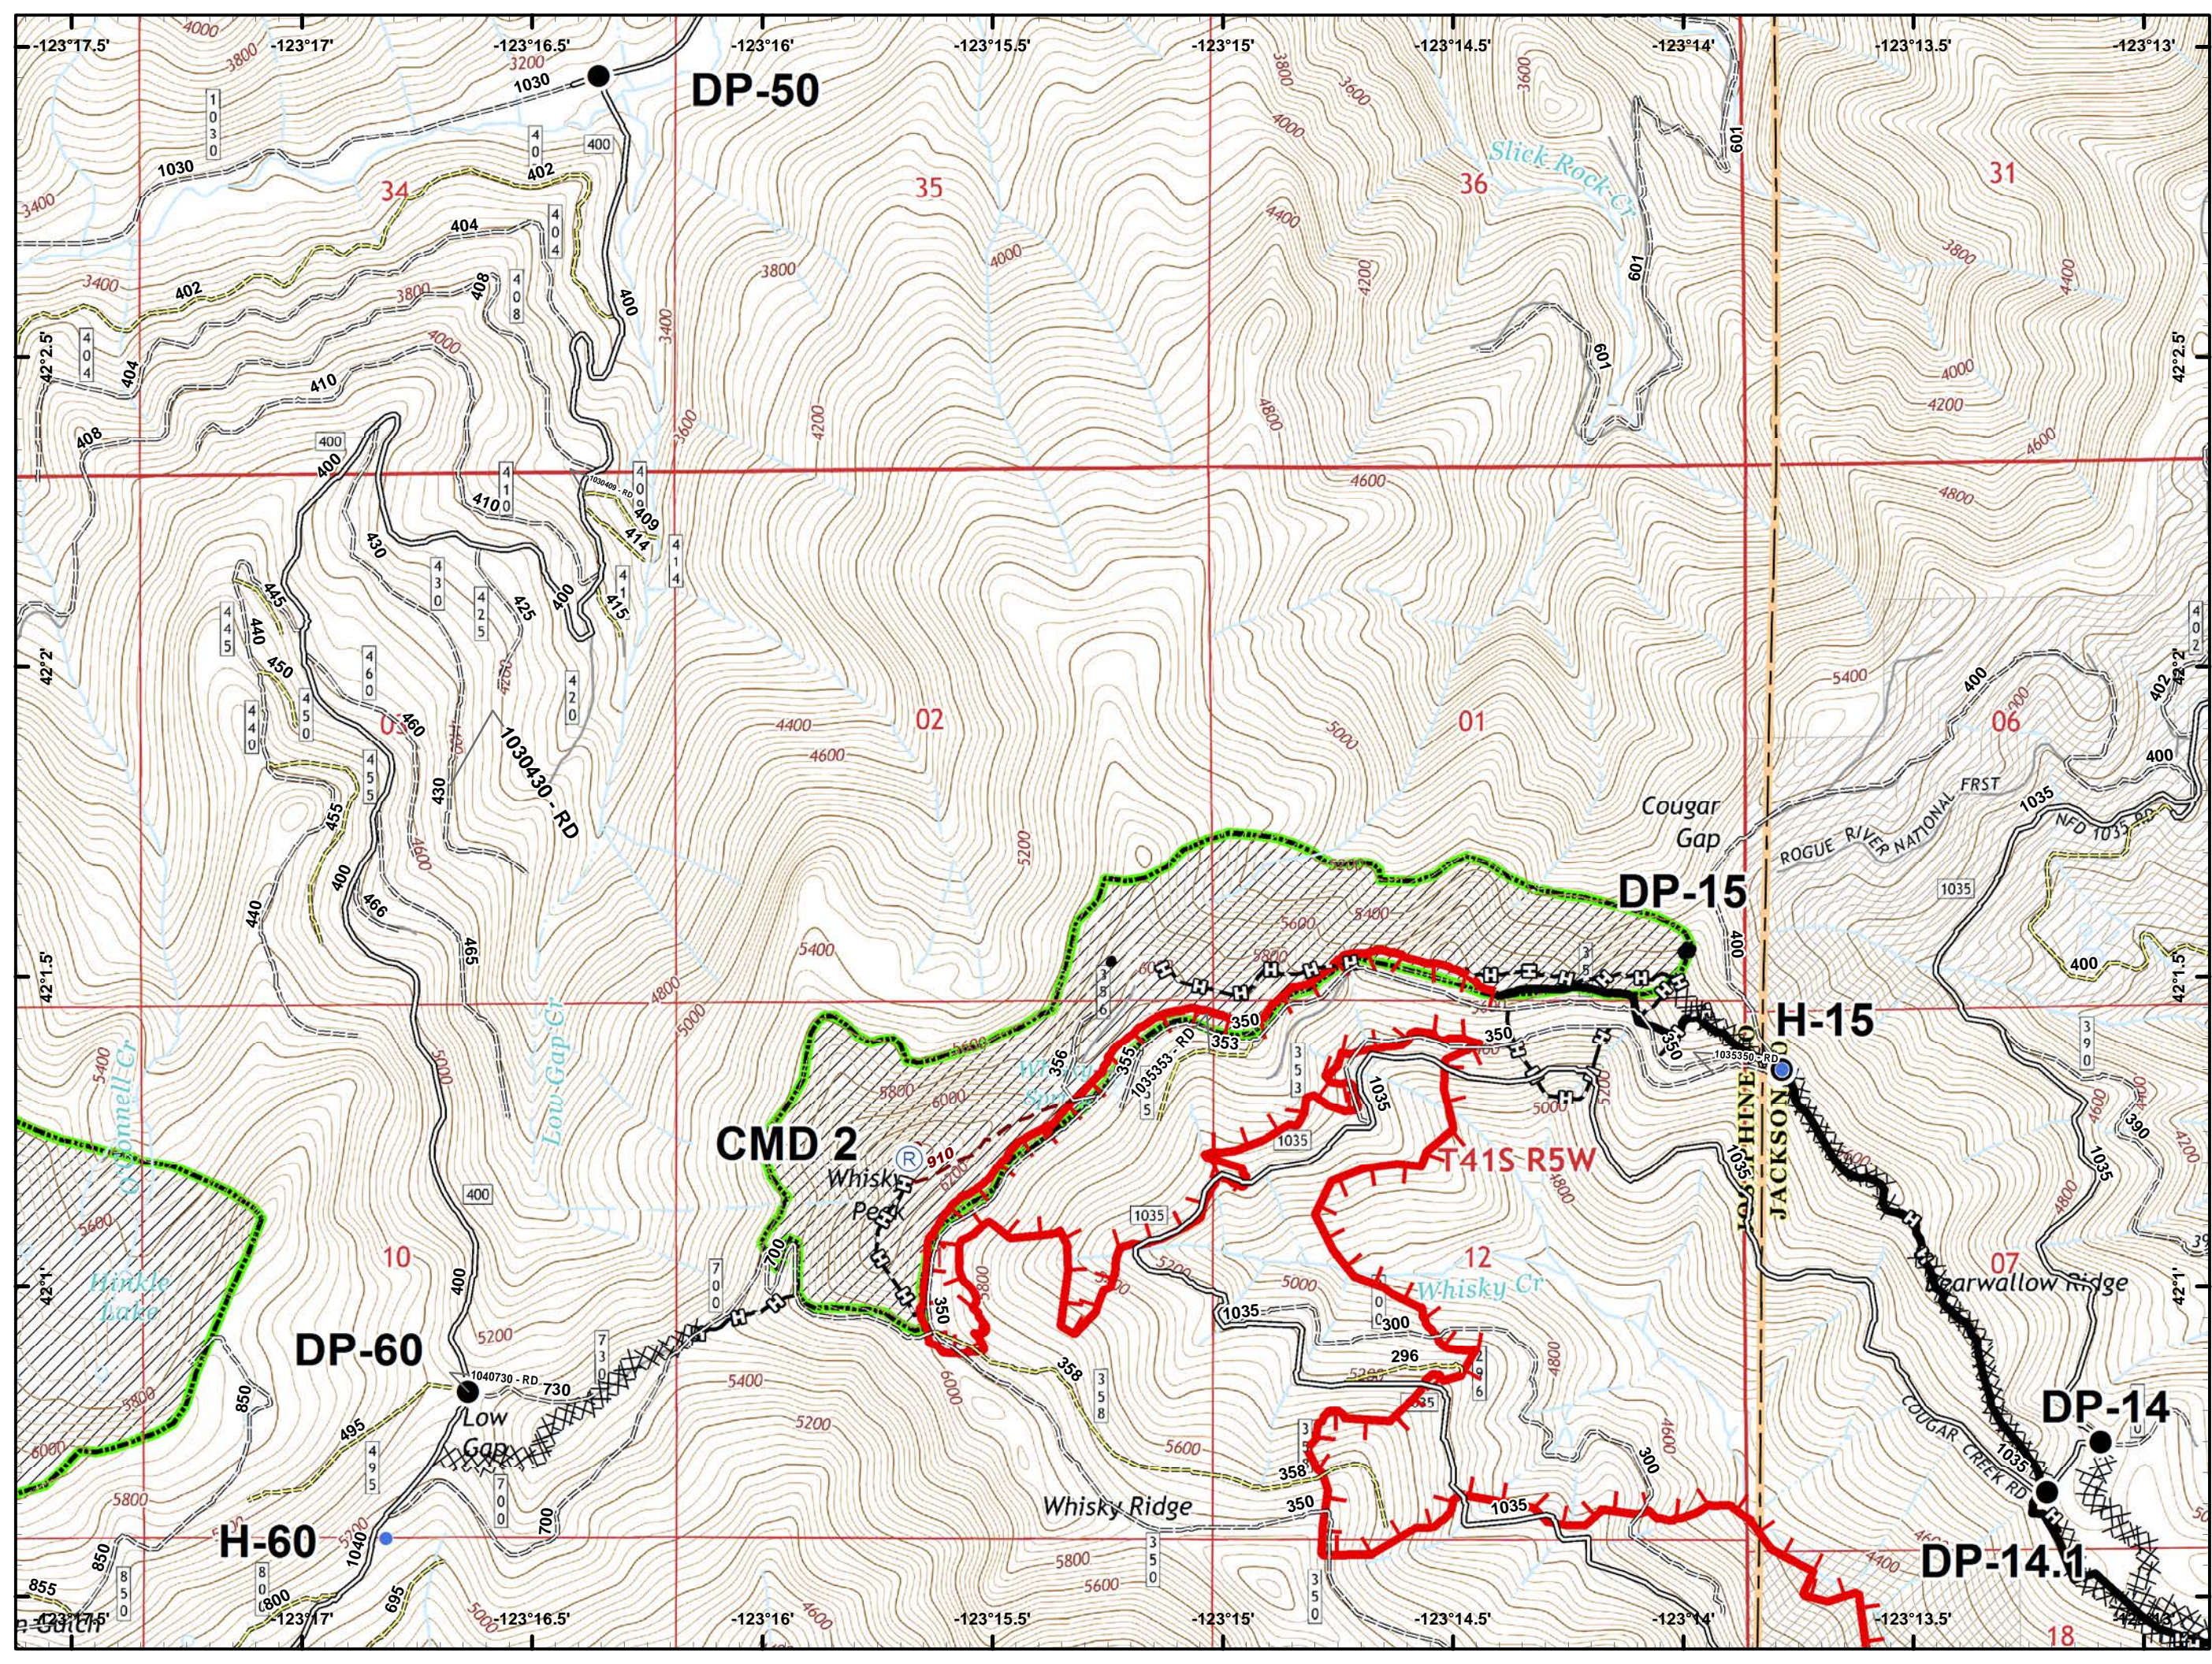

- Ⓒ Camp
- Drop Point
- Helispot
- ⌚ Lookout
- Ⓜ Water Source
- ⚠ Value at Risk
- ) ( Division Break
- 🔴 Uncontrolled Fire Edge
- ⚫ Completed Line
- ⚡ Completed Dozer Line
- ⚡ Completed Hand Line
- 🛣 Road as Completed Line
- ⚡ Private and State

- Drop Point
- Ⓜ Water Source
- 🔴 Uncontrolled Fire Edge
- ⚫ Completed Line
- ⚫ Completed Dozer Line
- ⚫ Completed Hand Line
- 🚶 Road as Completed Line
- 🌿 Wilderness
- 🏠 Private and State

- Drop Point
- Helispot
- Ⓜ Water Source
- ⚠ Value at Risk
- ) ( Division Break
- 🔴 Uncontrolled Fire Edge
- ⚫ Completed Line
- ⚡ Completed Dozer Line
- 👉 Completed Hand Line
- 🛣 Road as Completed Line
- ⚡ Private and State

-  Dip Site
-  Drop Point
-  Fire Location
-  Repeater
-  Division Break
-  Uncontrolled Fire Edge
-  Completed Line
-  Completed Hand Line
-  Wilderness

- Helispot
- ) ( Division Break
- 🔴 Uncontrolled Fire Edge
- ⚫ Completed Line
- 🔲 Completed Hand Line

- Drop Point
- Helispot
- 🔴 Uncontrolled Fire Edge
- ⚡ Completed Line
- ⚡ Completed Dozer Line
- ⚡ Completed Hand Line

-  Dip Site
-  Uncontrolled Fire Edge
-  Wilderness