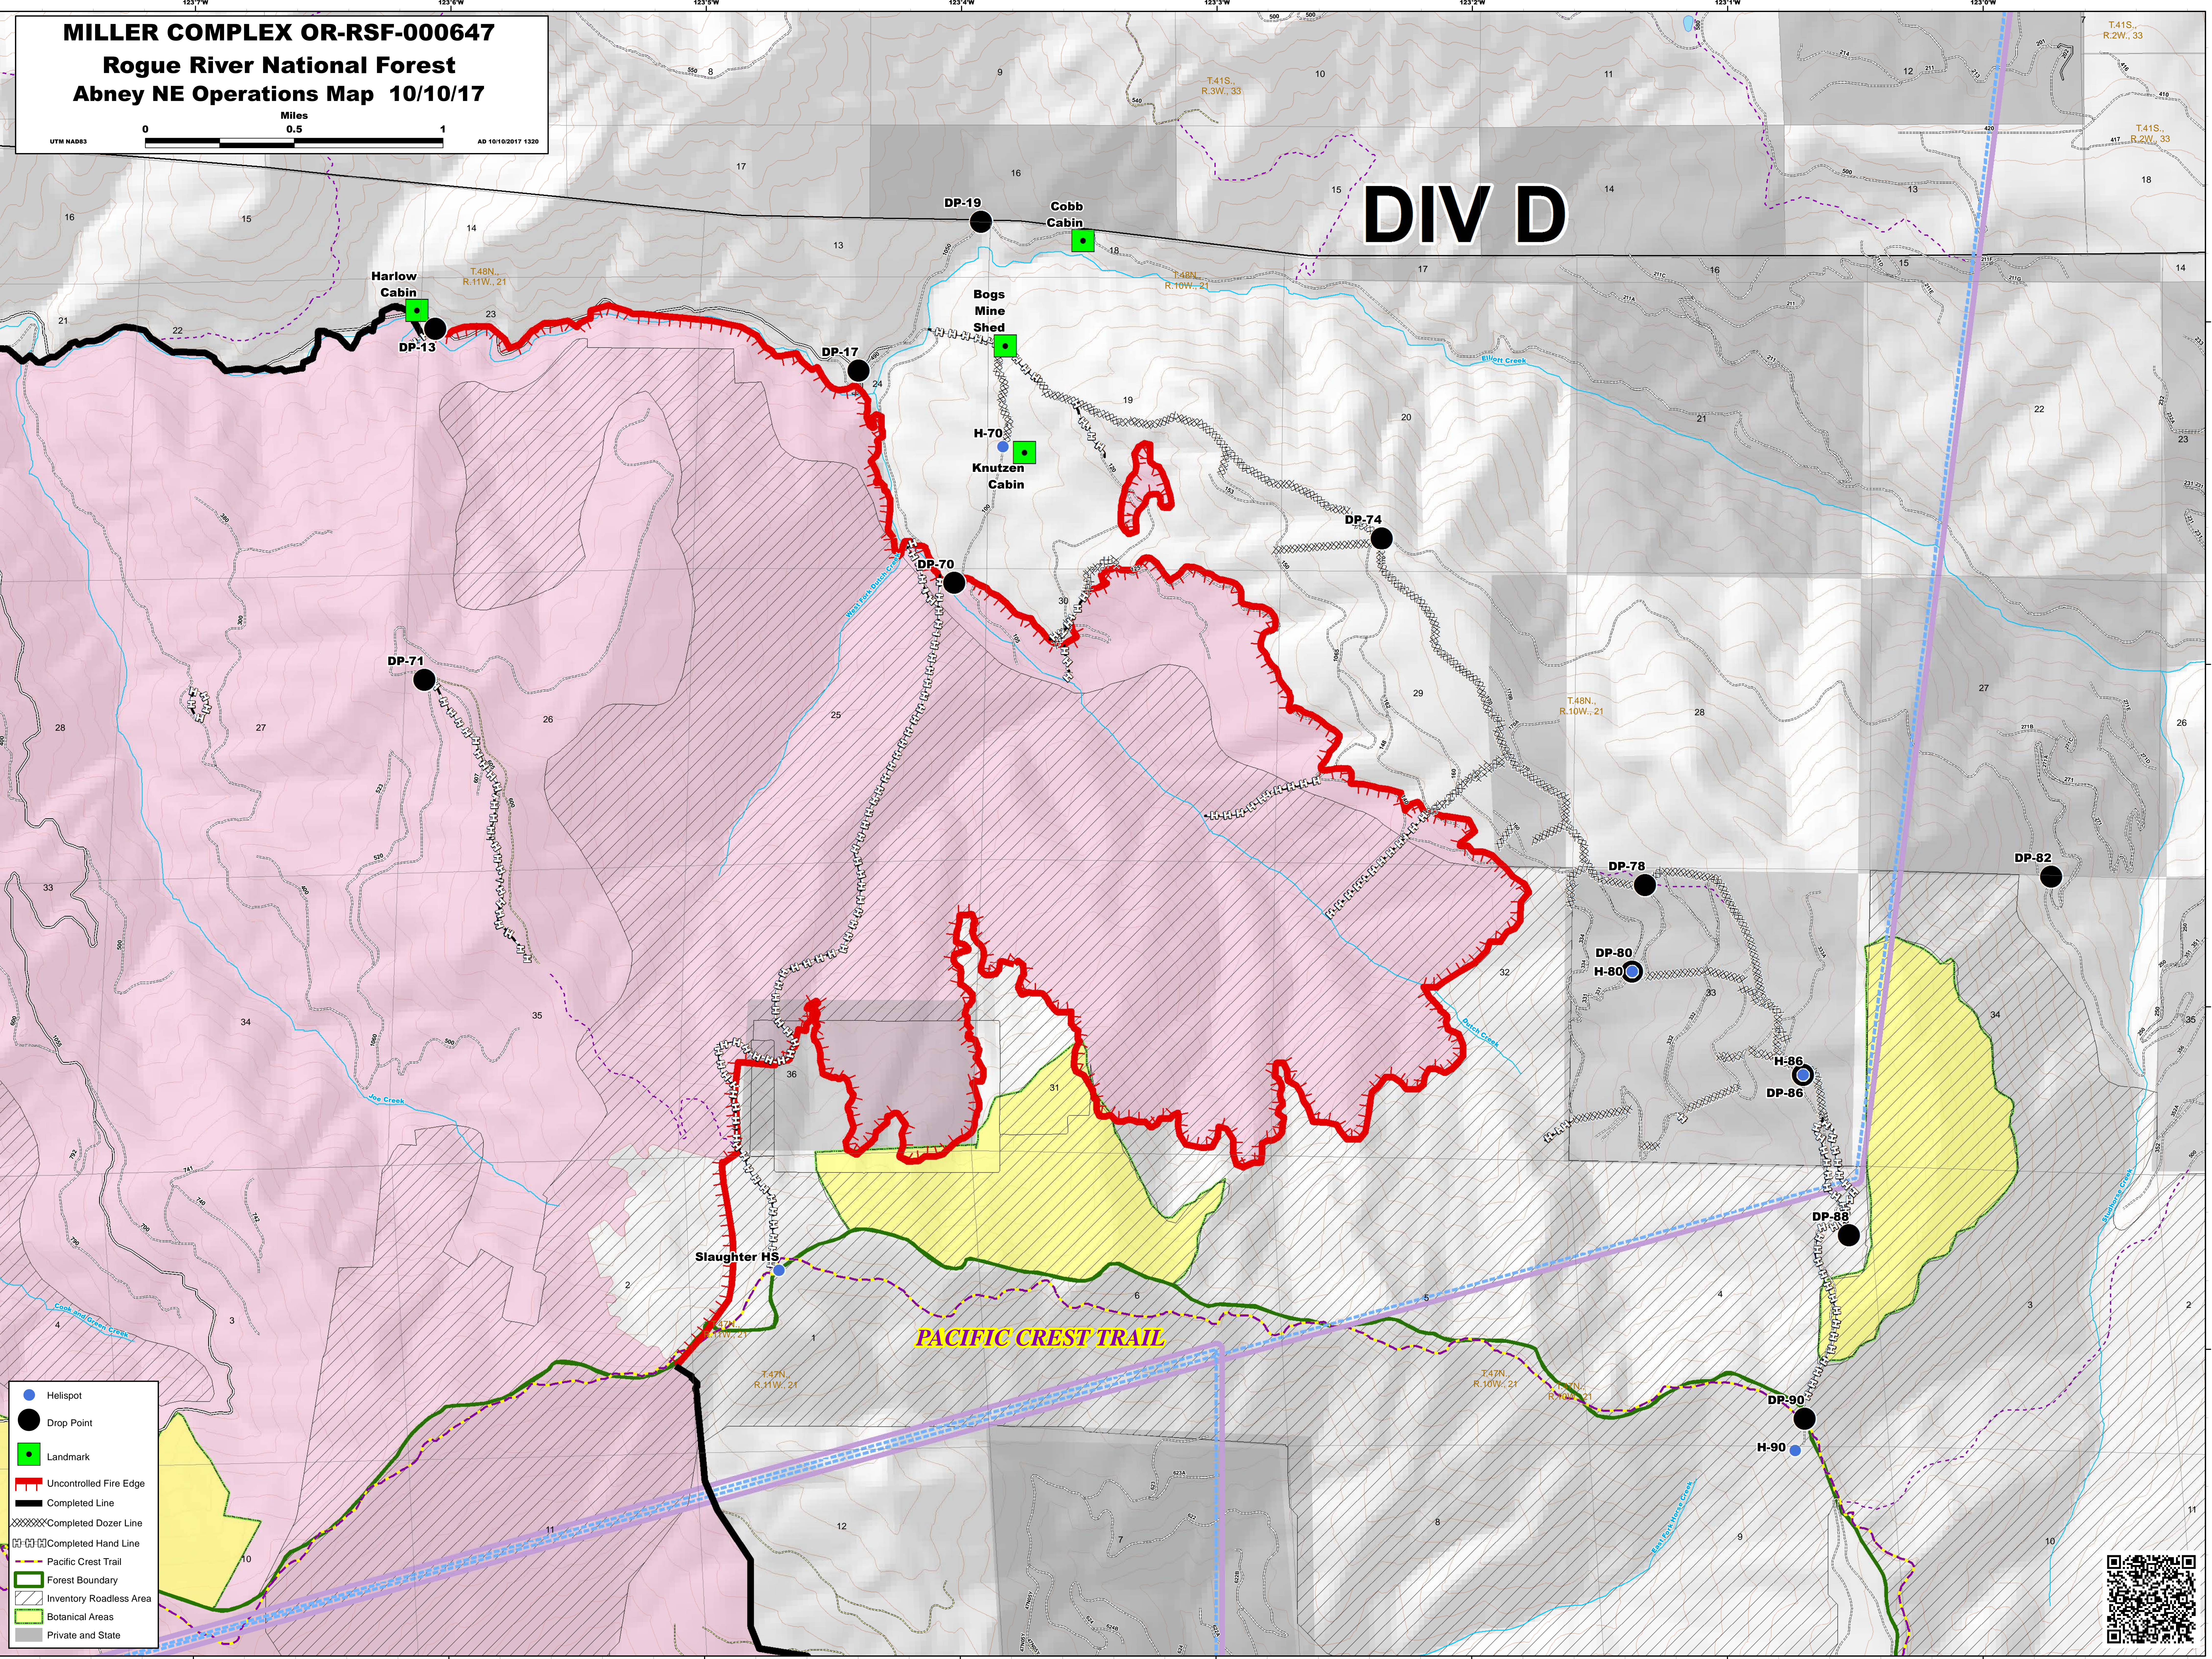

**MILLER COMPLEX OR-RSF-000647**

**Rogue River National Forest  
Abney NE Operations Map 10/10/17**

**DIV D**

- Helispot
- Drop Point
- Landmark
- Uncontrolled Fire Edge
- Completed Line
- - - Completed Dozer Line
- - - Completed Hand Line
- - - Pacific Crest Trail
- Forest Boundary
- Inventory Roadless Area
- Botanical Areas
- Private and State