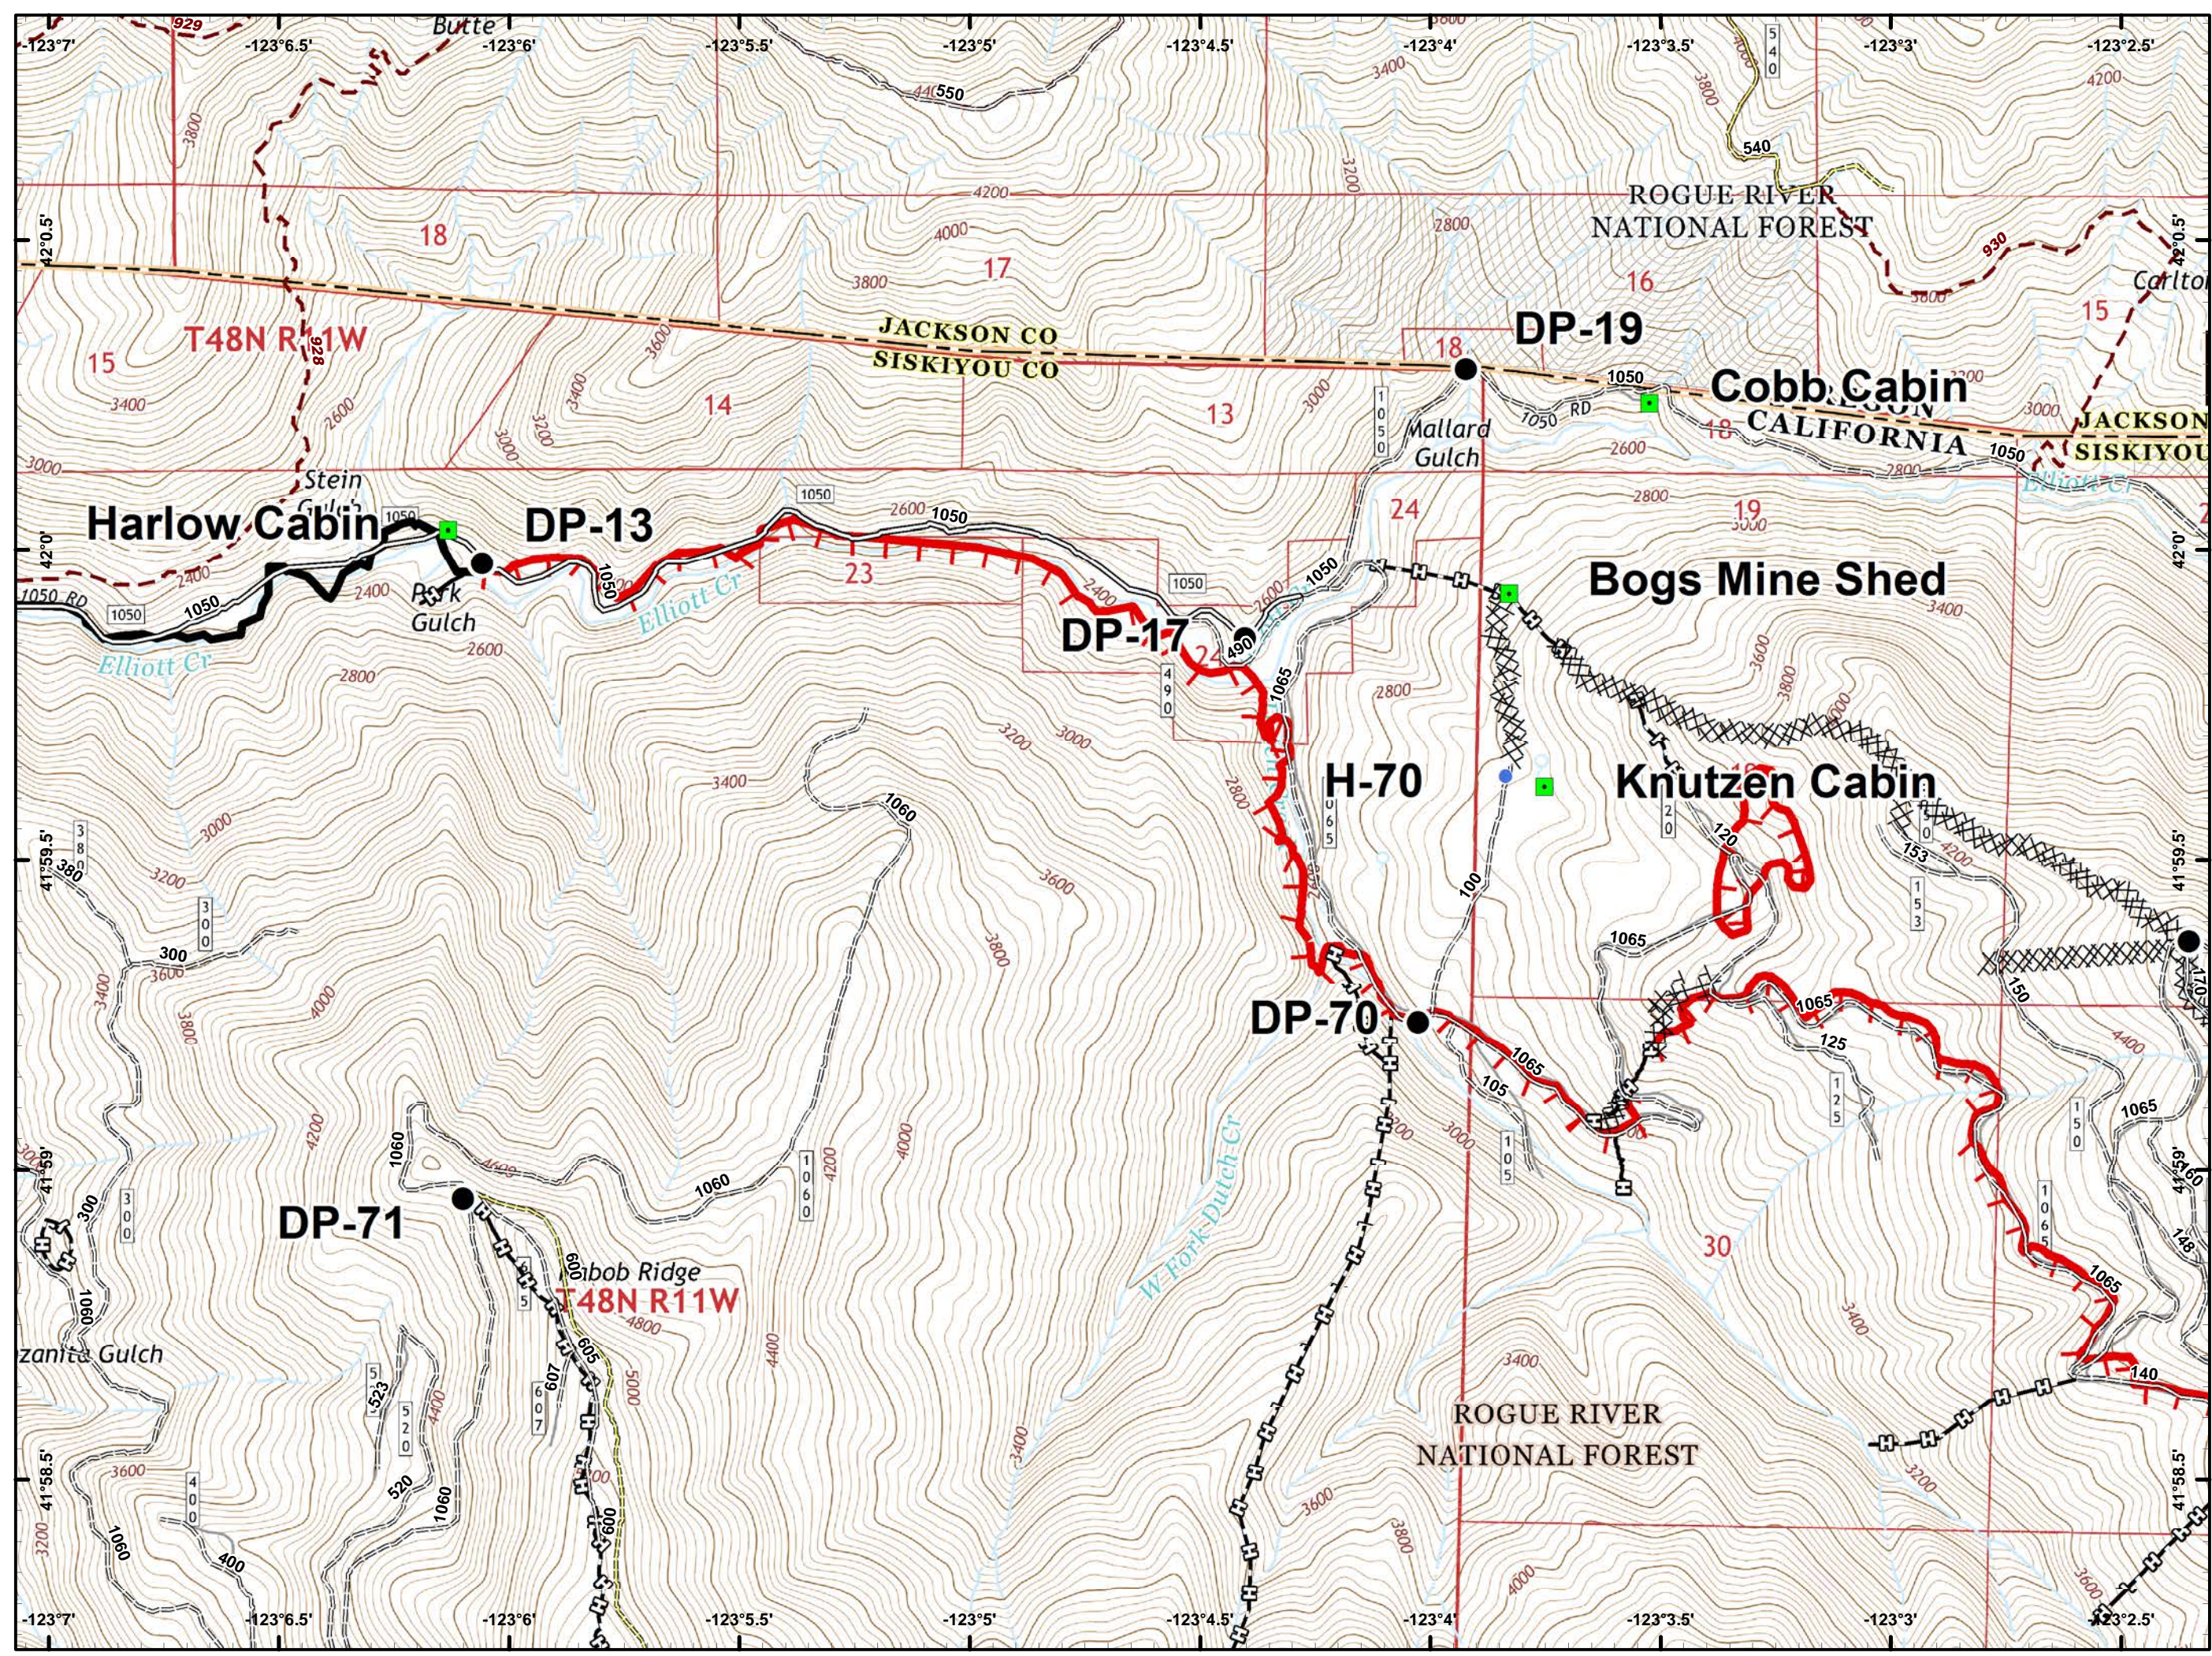

- Ⓒ Camp
- Drop Point
- Helispot
- ⌚ Lookout
- Ⓜ Water Source
- ⚠ Value at Risk
-) (Division Break
- 🔴 Uncontrolled Fire Edge
- ⚫ Completed Line
- ⚫ Completed Dozer Line
- ⚫ Completed Hand Line
- ⚫ Road as Completed Line
- ⚫ Private and State

- Drop Point
- Ⓜ Water Source
- 🔴 Uncontrolled Fire Edge
- ⚫ Completed Line
- ⚫ Completed Dozer Line
- ⚫ Completed Hand Line
- 🚶 Road as Completed Line
- 🌿 Wilderness
- 🏠 Private and State

- Drop Point
- Helispot
- Ⓜ Water Source
- ⚠ Value at Risk
-) (Division Break
- 🔴 Uncontrolled Fire Edge
- ⚫ Completed Line
- ⚡ Completed Dozer Line
- 👉 Completed Hand Line
- 🛣 Road as Completed Line
- ⚡ Private and State

- Drop Point
- Helispot
- Landmark
- 🔴 Uncontrolled Fire Edge
- ⚫ Completed Line
- ⚫ Completed Dozer Line
- ⚫ Completed Hand Line
- ⚫ Private and State

- Drop Point
- 🔴 Uncontrolled Fire Edge
- ⊗ Completed Dozer Line
- ⊕ Completed Hand Line
- ▤ Private and State

-  Dip Site
-  Drop Point
-  Fire Location
-  Repeater
-  Division Break
-  Uncontrolled Fire Edge
-  Completed Line
-  Completed Hand Line
-  Wilderness

- Helispot
-) (Division Break
- 🔴 Uncontrolled Fire Edge
- ⚫ Completed Line
- 🔗 Completed Hand Line