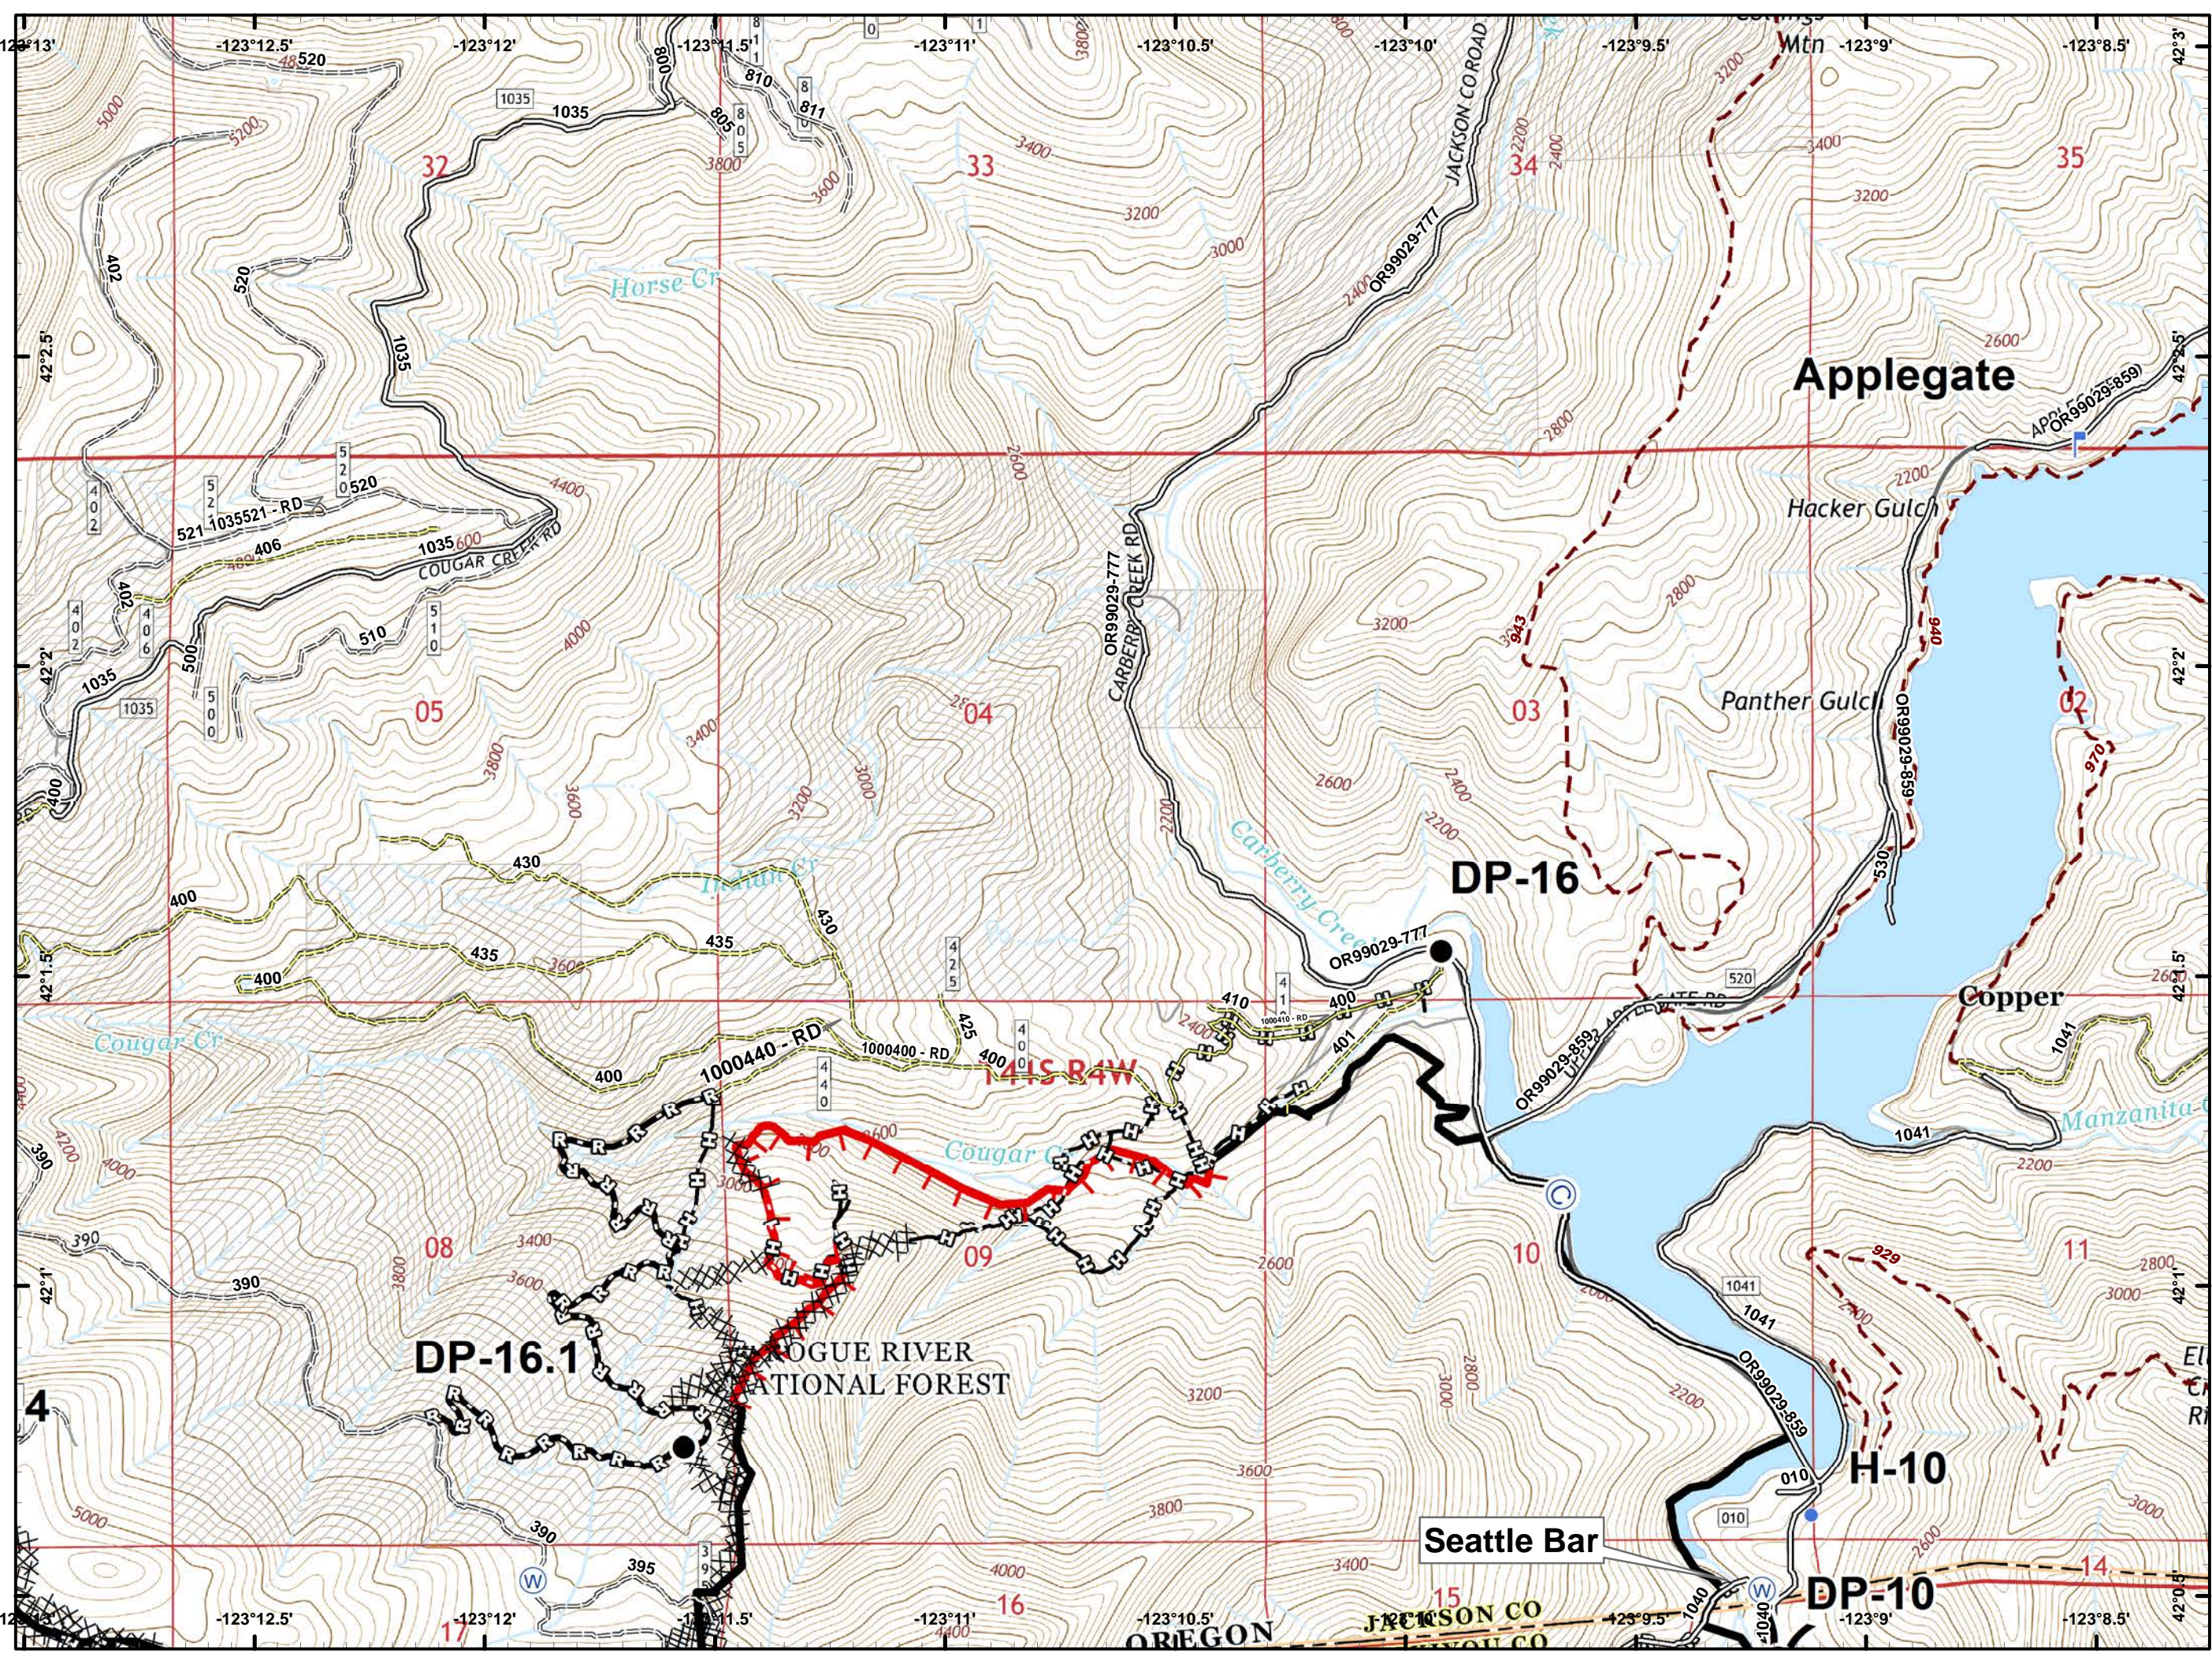

- Ⓒ Camp
- Drop Point
- Helispot
- ⌚ Lookout
- Ⓜ Water Source
- ⚠ Value at Risk
-) (Division Break
- 🔴 Uncontrolled Fire Edge
- ⚫ Completed Line
- ⚫ Completed Dozer Line
- ⚫ Completed Hand Line
- ⚫ Road as Completed Line
- ⚫ Private and State

- Drop Point
- Ⓜ Water Source
- 🔴 Uncontrolled Fire Edge
- ⚫ Completed Line
- ⚫ Completed Dozer Line
- ⚫ Completed Hand Line
- 🚶 Road as Completed Line
- 🌿 Wilderness
- 🏠 Private and State

- Drop Point
- Helispot
- Ⓜ Water Source
- ⚠ Value at Risk
-) (Division Break
- 🔴 Uncontrolled Fire Edge
- ⚫ Completed Line
- ⚡ Completed Dozer Line
- 👉 Completed Hand Line
- 🛣 Road as Completed Line
- ⚡ Private and State

- Drop Point
- Helispot
- Landmark
- 🔴 Uncontrolled Fire Edge
- ⚫ Completed Line
- ⚫ Completed Dozer Line
- ⚫ Completed Hand Line
- ⚫ Private and State

- Drop Point
- 🔴 Uncontrolled Fire Edge
- ⊗ Completed Dozer Line
- ⊕ Completed Hand Line
- ▤ Private and State

-  Dip Site
-  Drop Point
-  Fire Location
-  Repeater
-  Division Break
-  Uncontrolled Fire Edge
-  Completed Line
-  Completed Hand Line
-  Wilderness

- Helispot
-) (Division Break
- 🔴 Uncontrolled Fire Edge
- ⚫ Completed Line
- 🔗 Completed Hand Line