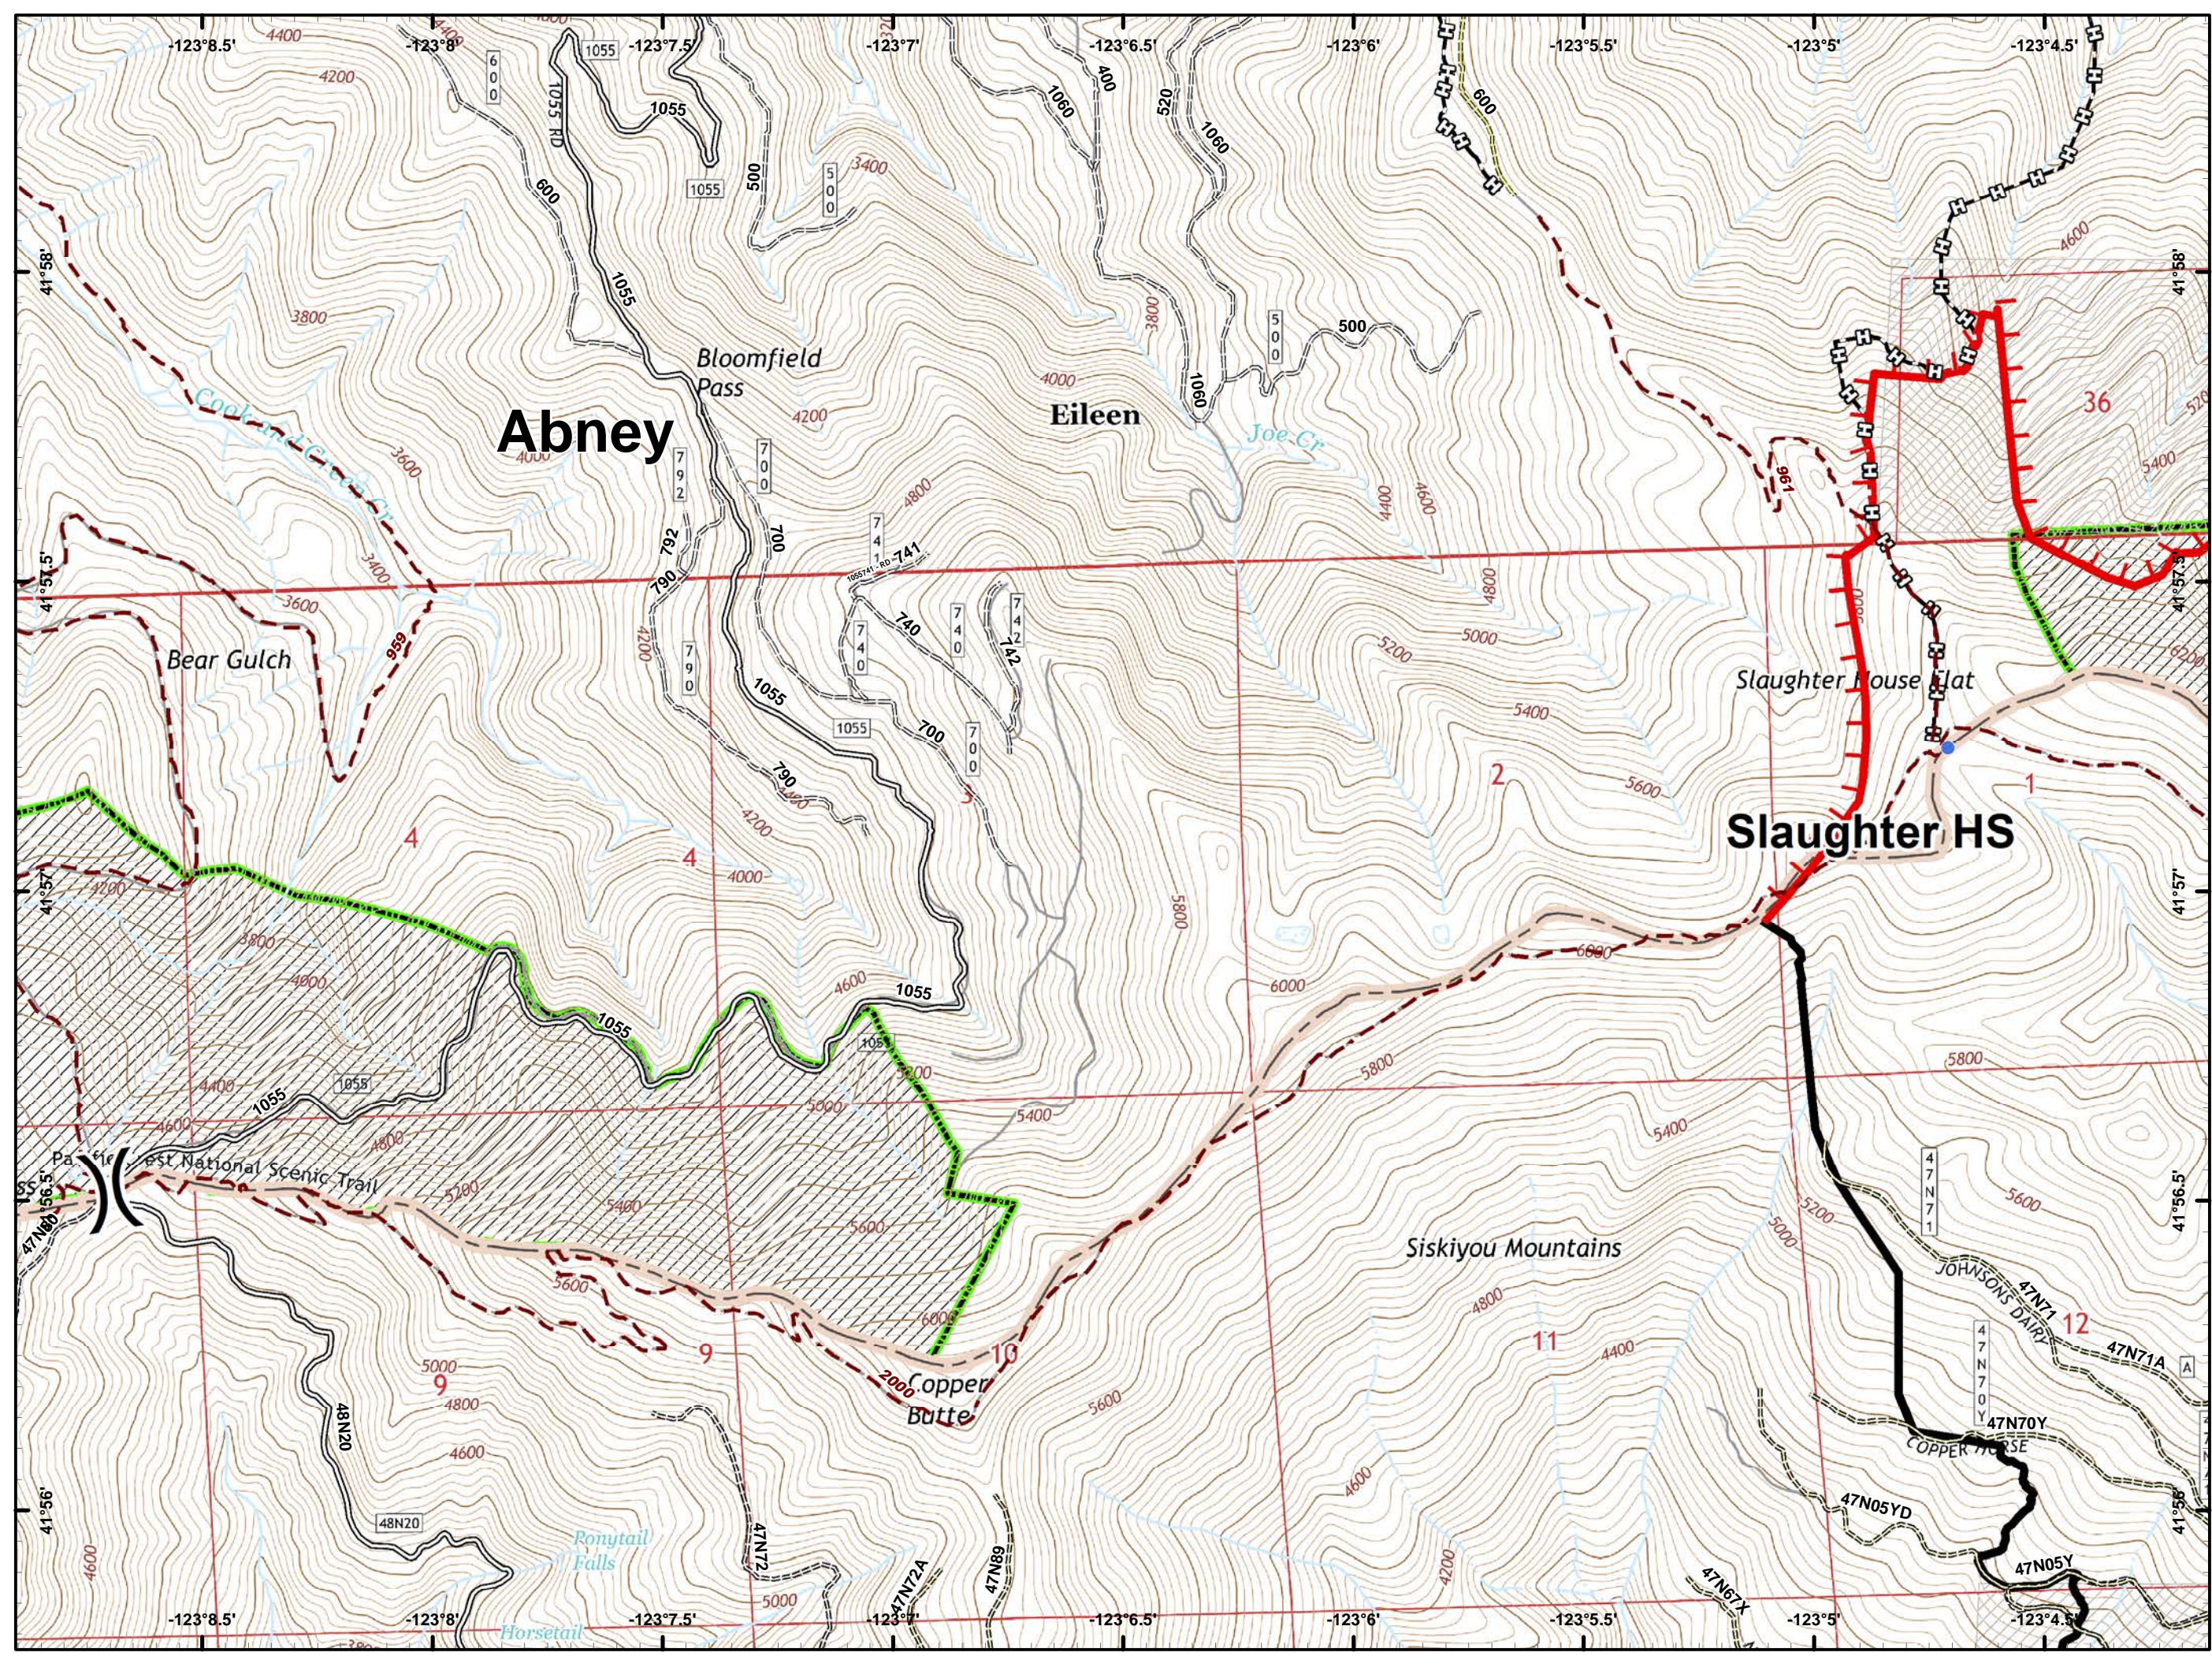

- Drop Point
- Ⓜ Water Source
- 🔴 Uncontrolled Fire Edge
- ⚫ Completed Line
- ⚫ Completed Dozer Line
- ⚫ Completed Hand Line
- 🚶 Road as Completed Line
- 🌿 Wilderness
- 🏠 Private and State

- Drop Point
- Helispot
- Ⓜ Water Source
- ⚠ Value at Risk
-) (Division Break
- 🔴 Uncontrolled Fire Edge
- ⚫ Completed Line
- ⚡ Completed Dozer Line
- 👉 Completed Hand Line
- 🛣 Road as Completed Line
- ⚡ Private and State

- Drop Point
- Helispot
- Landmark
- 🔴 Uncontrolled Fire Edge
- ⚫ Completed Line
- ⚫ Completed Dozer Line
- ⚫ Completed Hand Line
- ⚫ Private and State

- Drop Point
- 🔴 Uncontrolled Fire Edge
- ⊗ Completed Dozer Line
- ⊕ Completed Hand Line
- ▤ Private and State

-  Dip Site
-  Drop Point
-  Fire Location
-  Repeater
-  Division Break
-  Uncontrolled Fire Edge
-  Completed Line
-  Completed Hand Line
-  Wilderness

- Helispot
-) (Division Break
- 🔴 Uncontrolled Fire Edge
- ⚫ Completed Line
- 🔗 Completed Hand Line

- Drop Point
- Helispot
- 🔴 Uncontrolled Fire Edge
- ⤿ Completed Line
- ⊠ Completed Dozer Line
- 👤 Completed Hand Line