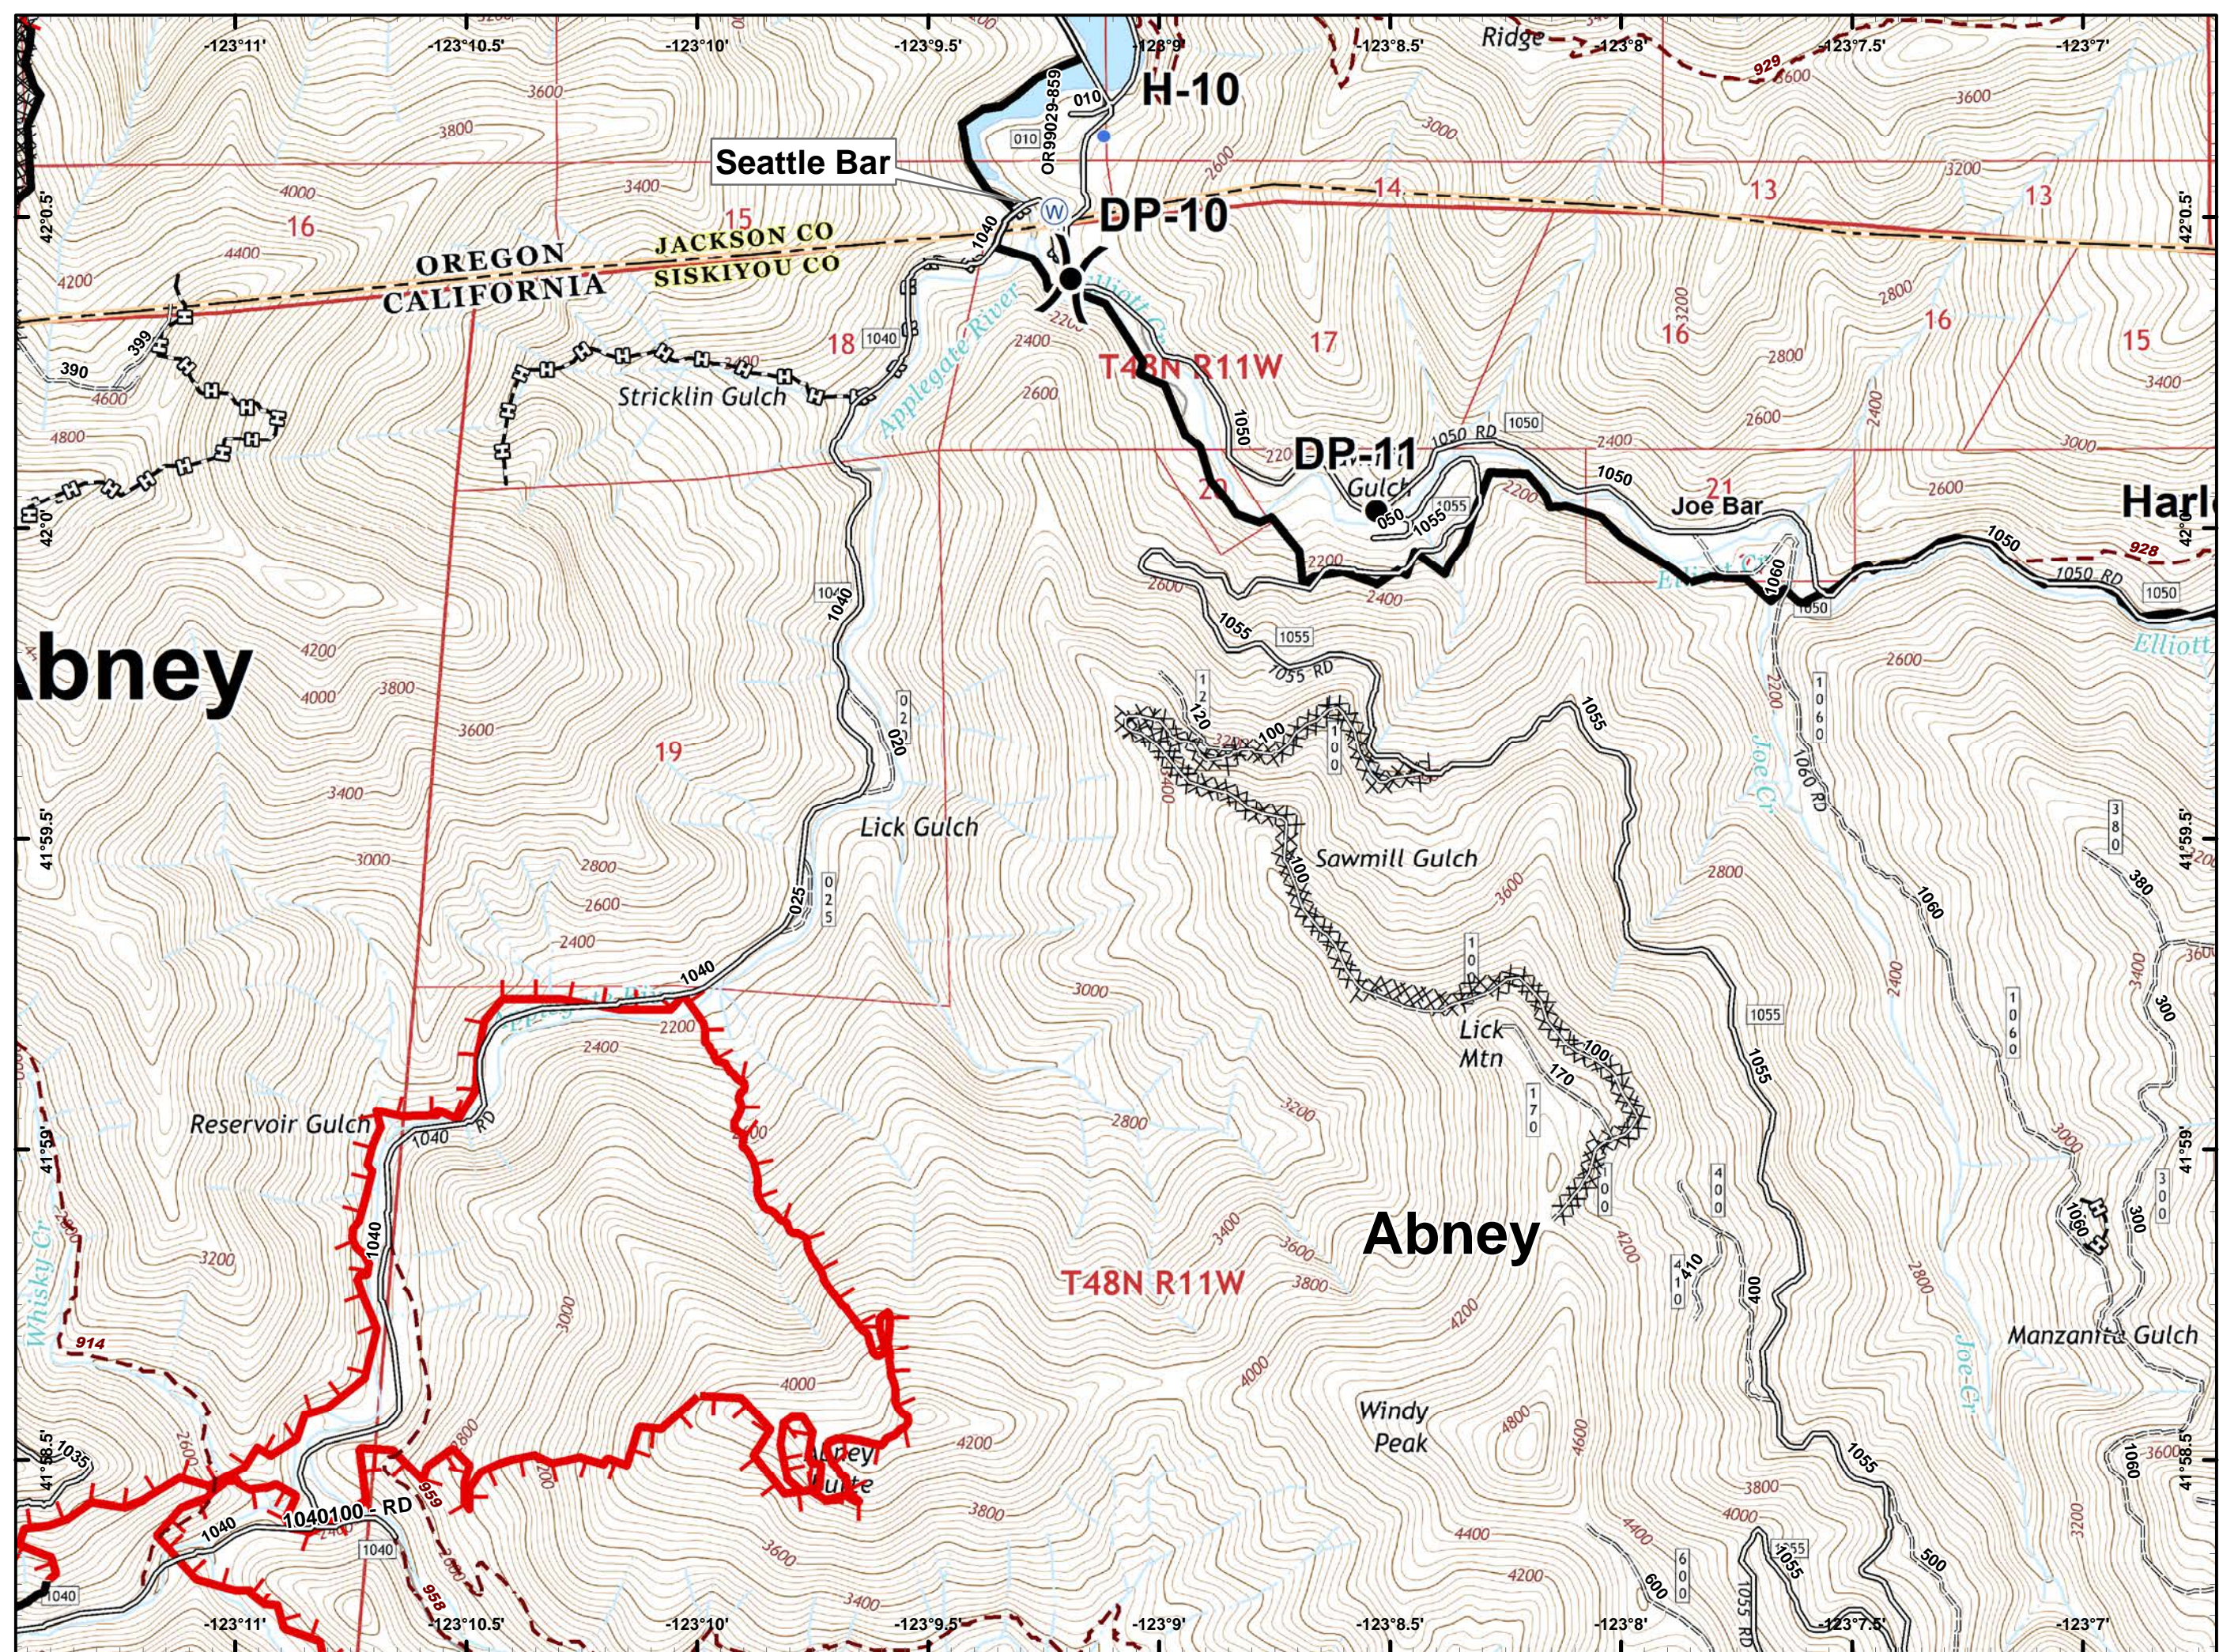

**Miller Complex
OR-RSF-000647
Rogue River Siskiyou
National Forest
10/11/2017**

- ★ Towns
- ☒ Map Index Pages
- Fire Area

- Drop Point
- Helispot
- Ⓡ Repeater
- 🔴 Uncontrolled Fire Edge
- ⚫ Completed Line
- ⚫ Completed Dozer Line
- ⚫ Completed Hand Line
- ⚫ Private and State

- Ⓒ Camp
- Drop Point
- Helispot
- ⌚ Lookout
- Ⓜ Water Source
- ⚠ Value at Risk
-) (Division Break
- 🔴 Uncontrolled Fire Edge
- ⚫ Completed Line
- ⚫ Completed Dozer Line
- ⚫ Completed Hand Line
- ⚫ Road as Completed Line
- ⚫ Private and State

- Drop Point
- Ⓜ Water Source
- 🔴 Uncontrolled Fire Edge
- ⚫ Completed Line
- ⚫ Completed Dozer Line
- ⚫ Completed Hand Line
- 🚶 Road as Completed Line
- 🌿 Wilderness
- 🏠 Private and State

- Drop Point
- Helispot
- Ⓜ Water Source
- ⚠ Value at Risk
-) (Division Break
- 🔴 Uncontrolled Fire Edge
- ⚫ Completed Line
- ⚡ Completed Dozer Line
- 👉 Completed Hand Line
- 🛣 Road as Completed Line
- ⚡ Private and State

- Drop Point
- Helispot
- Landmark
- 🔴 Uncontrolled Fire Edge
- ⚫ Completed Line
- ⚫ Completed Dozer Line
- ⚫ Completed Hand Line
- ⚫ Private and State

- Drop Point
- 🔴 Uncontrolled Fire Edge
- ⊗ Completed Dozer Line
- ⊕ Completed Hand Line
- ▤ Private and State