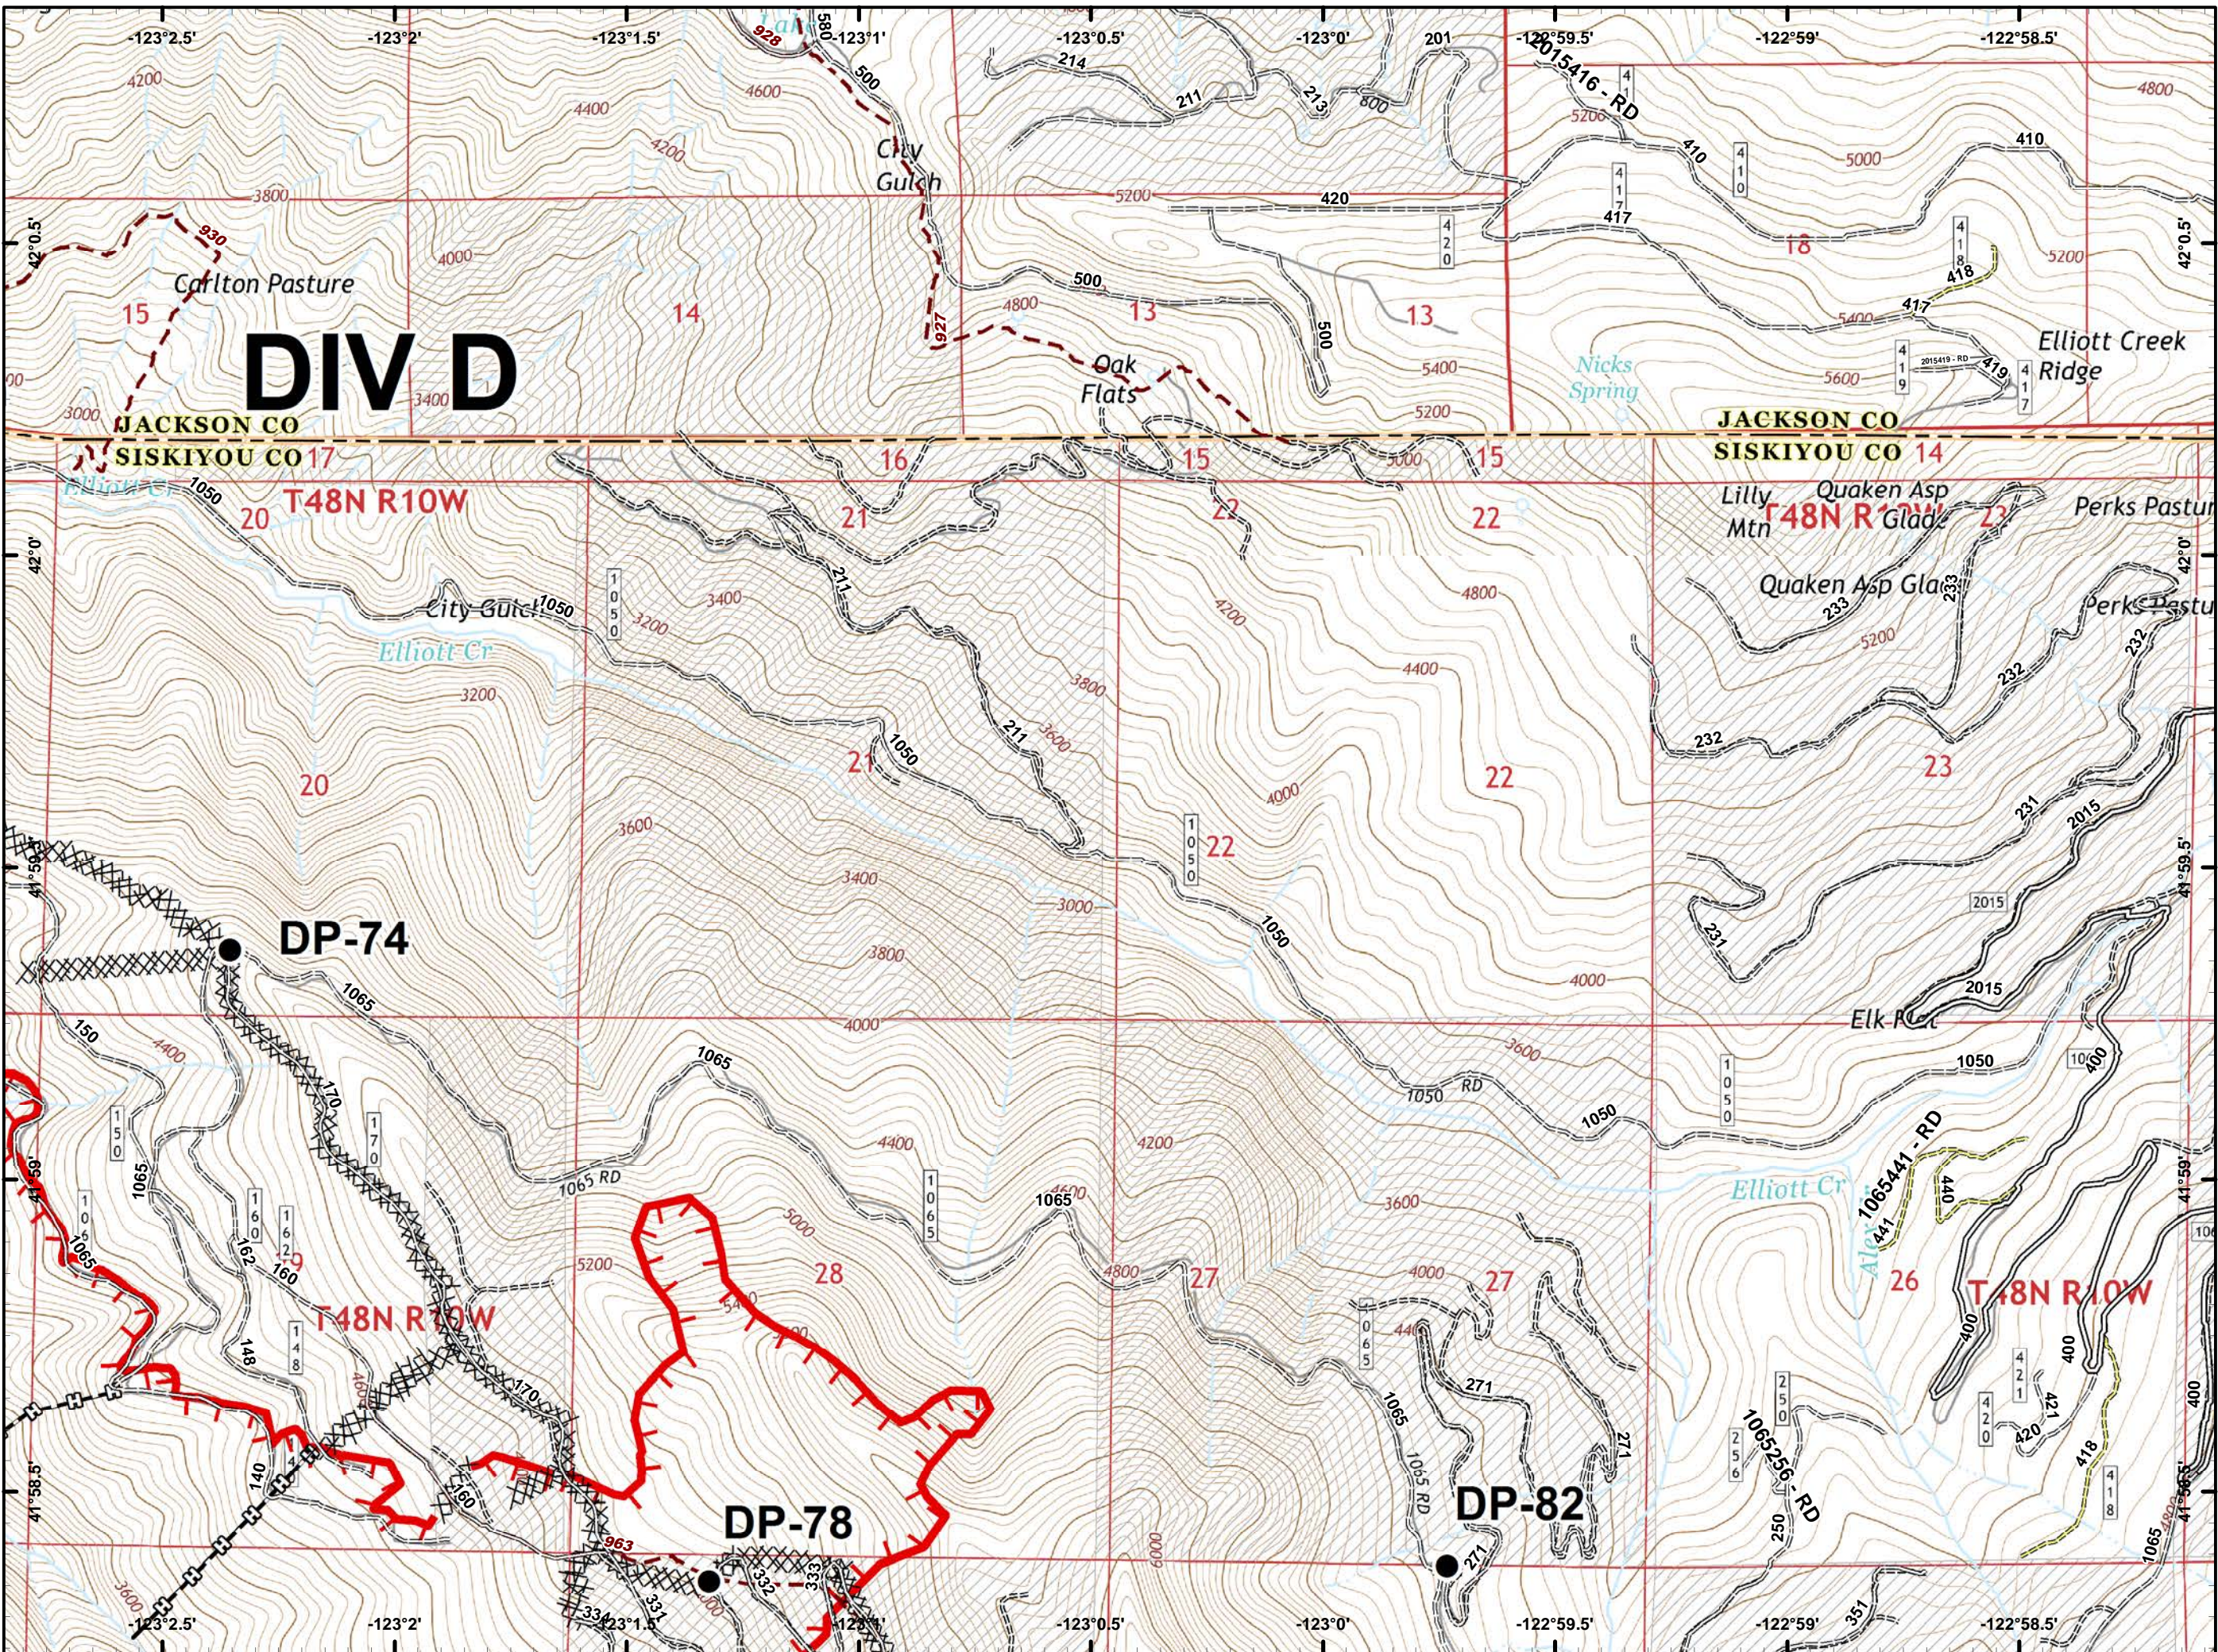

- Drop Point
- Ⓜ Water Source
- 🔴 Uncontrolled Fire Edge
- ⚫ Completed Line
- ⚫ Completed Dozer Line
- ⚫ Completed Hand Line
- 🚶 Road as Completed Line
- 🌿 Wilderness
- 🏠 Private and State

- Drop Point
- Helispot
- Ⓜ Water Source
- ⚠ Value at Risk
-) (Division Break
- 🔴 Uncontrolled Fire Edge
- ⚫ Completed Line
- ⚡ Completed Dozer Line
- 👉 Completed Hand Line
- 🛣 Road as Completed Line
- ⚡ Private and State

- Drop Point
- Helispot
- Landmark
- 🔴 Uncontrolled Fire Edge
- ⚫ Completed Line
- ⚫ Completed Dozer Line
- ⚫ Completed Hand Line
- ⚫ Private and State

- Drop Point
- 🔴 Uncontrolled Fire Edge
- ⊗ Completed Dozer Line
- ⊕ Completed Hand Line
- ▤ Private and State

-  Dip Site
-  Drop Point
-  Fire Location
-  Repeater
-  Division Break
-  Uncontrolled Fire Edge
-  Completed Line
-  Completed Hand Line
-  Wilderness

- Helispot
-) (Division Break
- 🔴 Uncontrolled Fire Edge
- ⚫ Completed Line
- 🔗 Completed Hand Line

- Drop Point
- Helispot
- 🔴 Uncontrolled Fire Edge
- ⤿ Completed Line
- ⊠ Completed Dozer Line
- 👤 Completed Hand Line