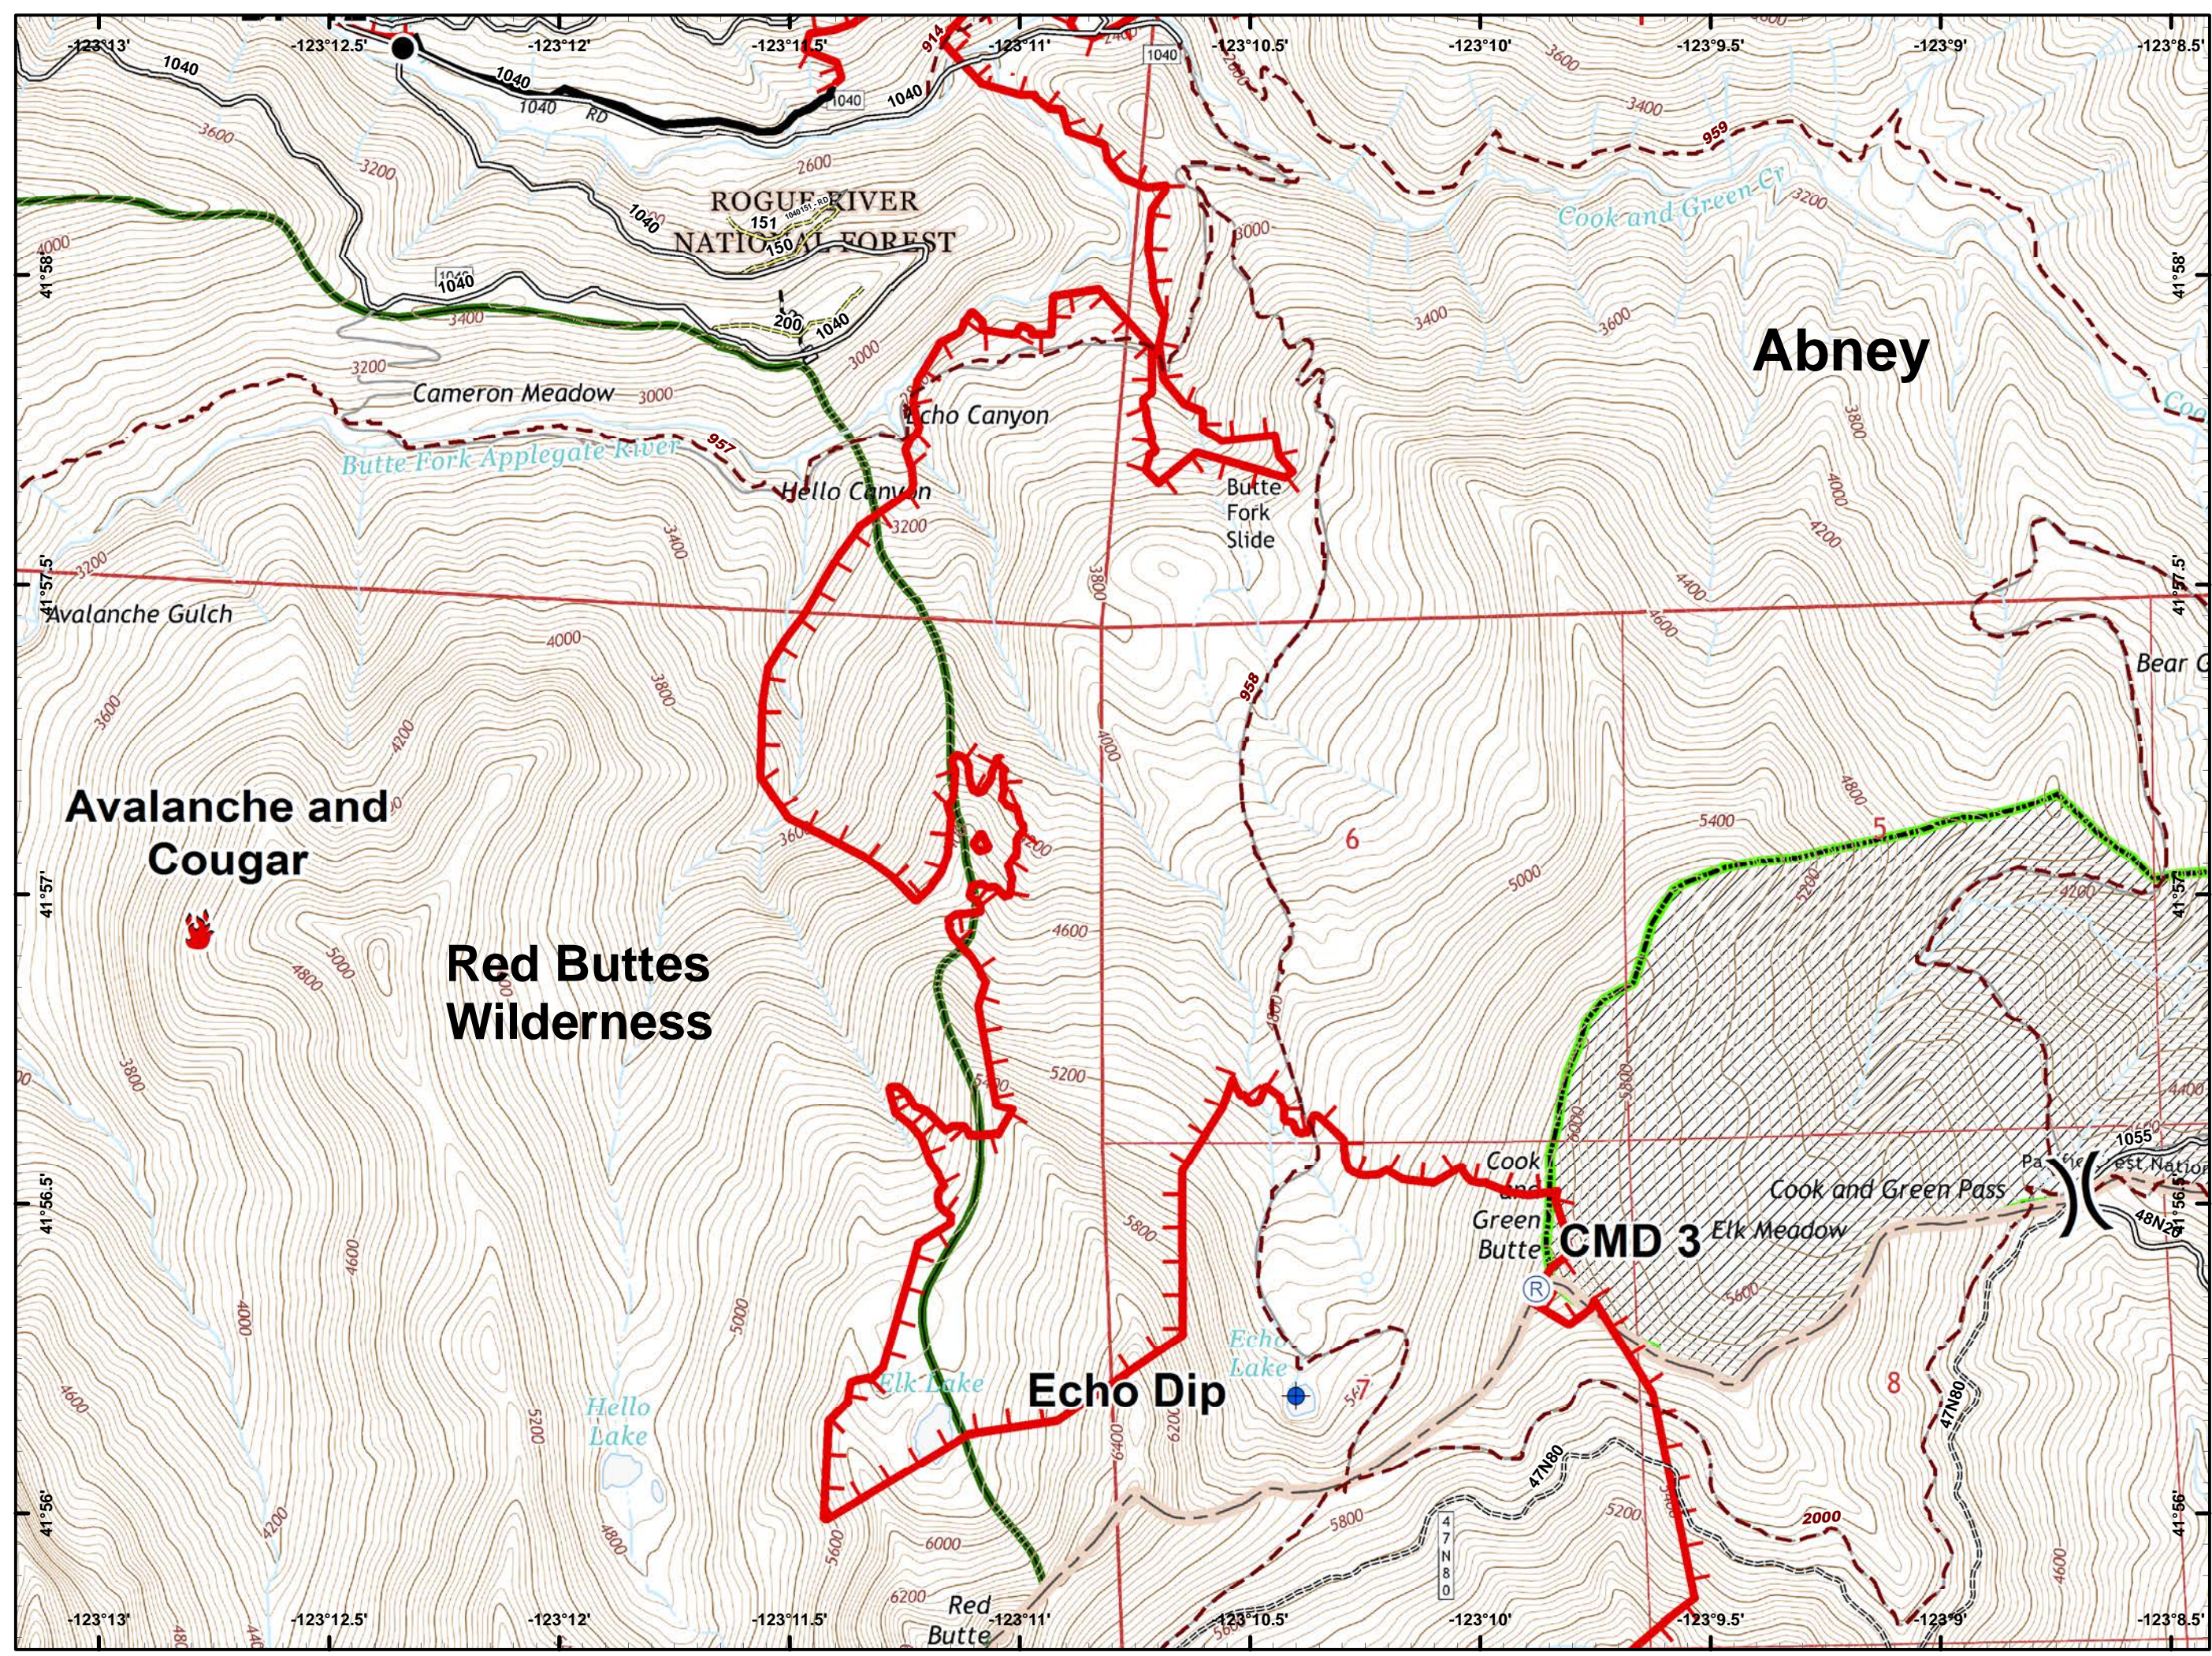

- Drop Point
- Ⓜ Water Source
- 🔴 Uncontrolled Fire Edge
- ⚫ Completed Line
- ⚫ Completed Dozer Line
- ⚫ Completed Hand Line
- 🚶 Road as Completed Line
- 🌿 Wilderness
- 🏠 Private and State

- Drop Point
- Helispot
- Ⓜ Water Source
- ⚠ Value at Risk
-) (Division Break
- 🔴 Uncontrolled Fire Edge
- ⚫ Completed Line
- ⚡ Completed Dozer Line
- 👉 Completed Hand Line
- 🛣 Road as Completed Line
- ⚡ Private and State

- Drop Point
- Helispot
- Landmark
- 🔴 Uncontrolled Fire Edge
- ⚫ Completed Line
- ⚫ Completed Dozer Line
- ⚫ Completed Hand Line
- ⚫ Private and State

- Drop Point
- 🔴 Uncontrolled Fire Edge
- ⊗ Completed Dozer Line
- ⊕ Completed Hand Line
- ▤ Private and State

-  Dip Site
-  Drop Point
-  Fire Location
-  Repeater
-  Division Break
-  Uncontrolled Fire Edge
-  Completed Line
-  Completed Hand Line
-  Wilderness

- Helispot
-) (Division Break
- 🔴 Uncontrolled Fire Edge
- ⚫ Completed Line
- 🔗 Completed Hand Line

- Drop Point
- Helispot
- 🔴 Uncontrolled Fire Edge
- ⤿ Completed Line
- ⊠ Completed Dozer Line
- 👤 Completed Hand Line