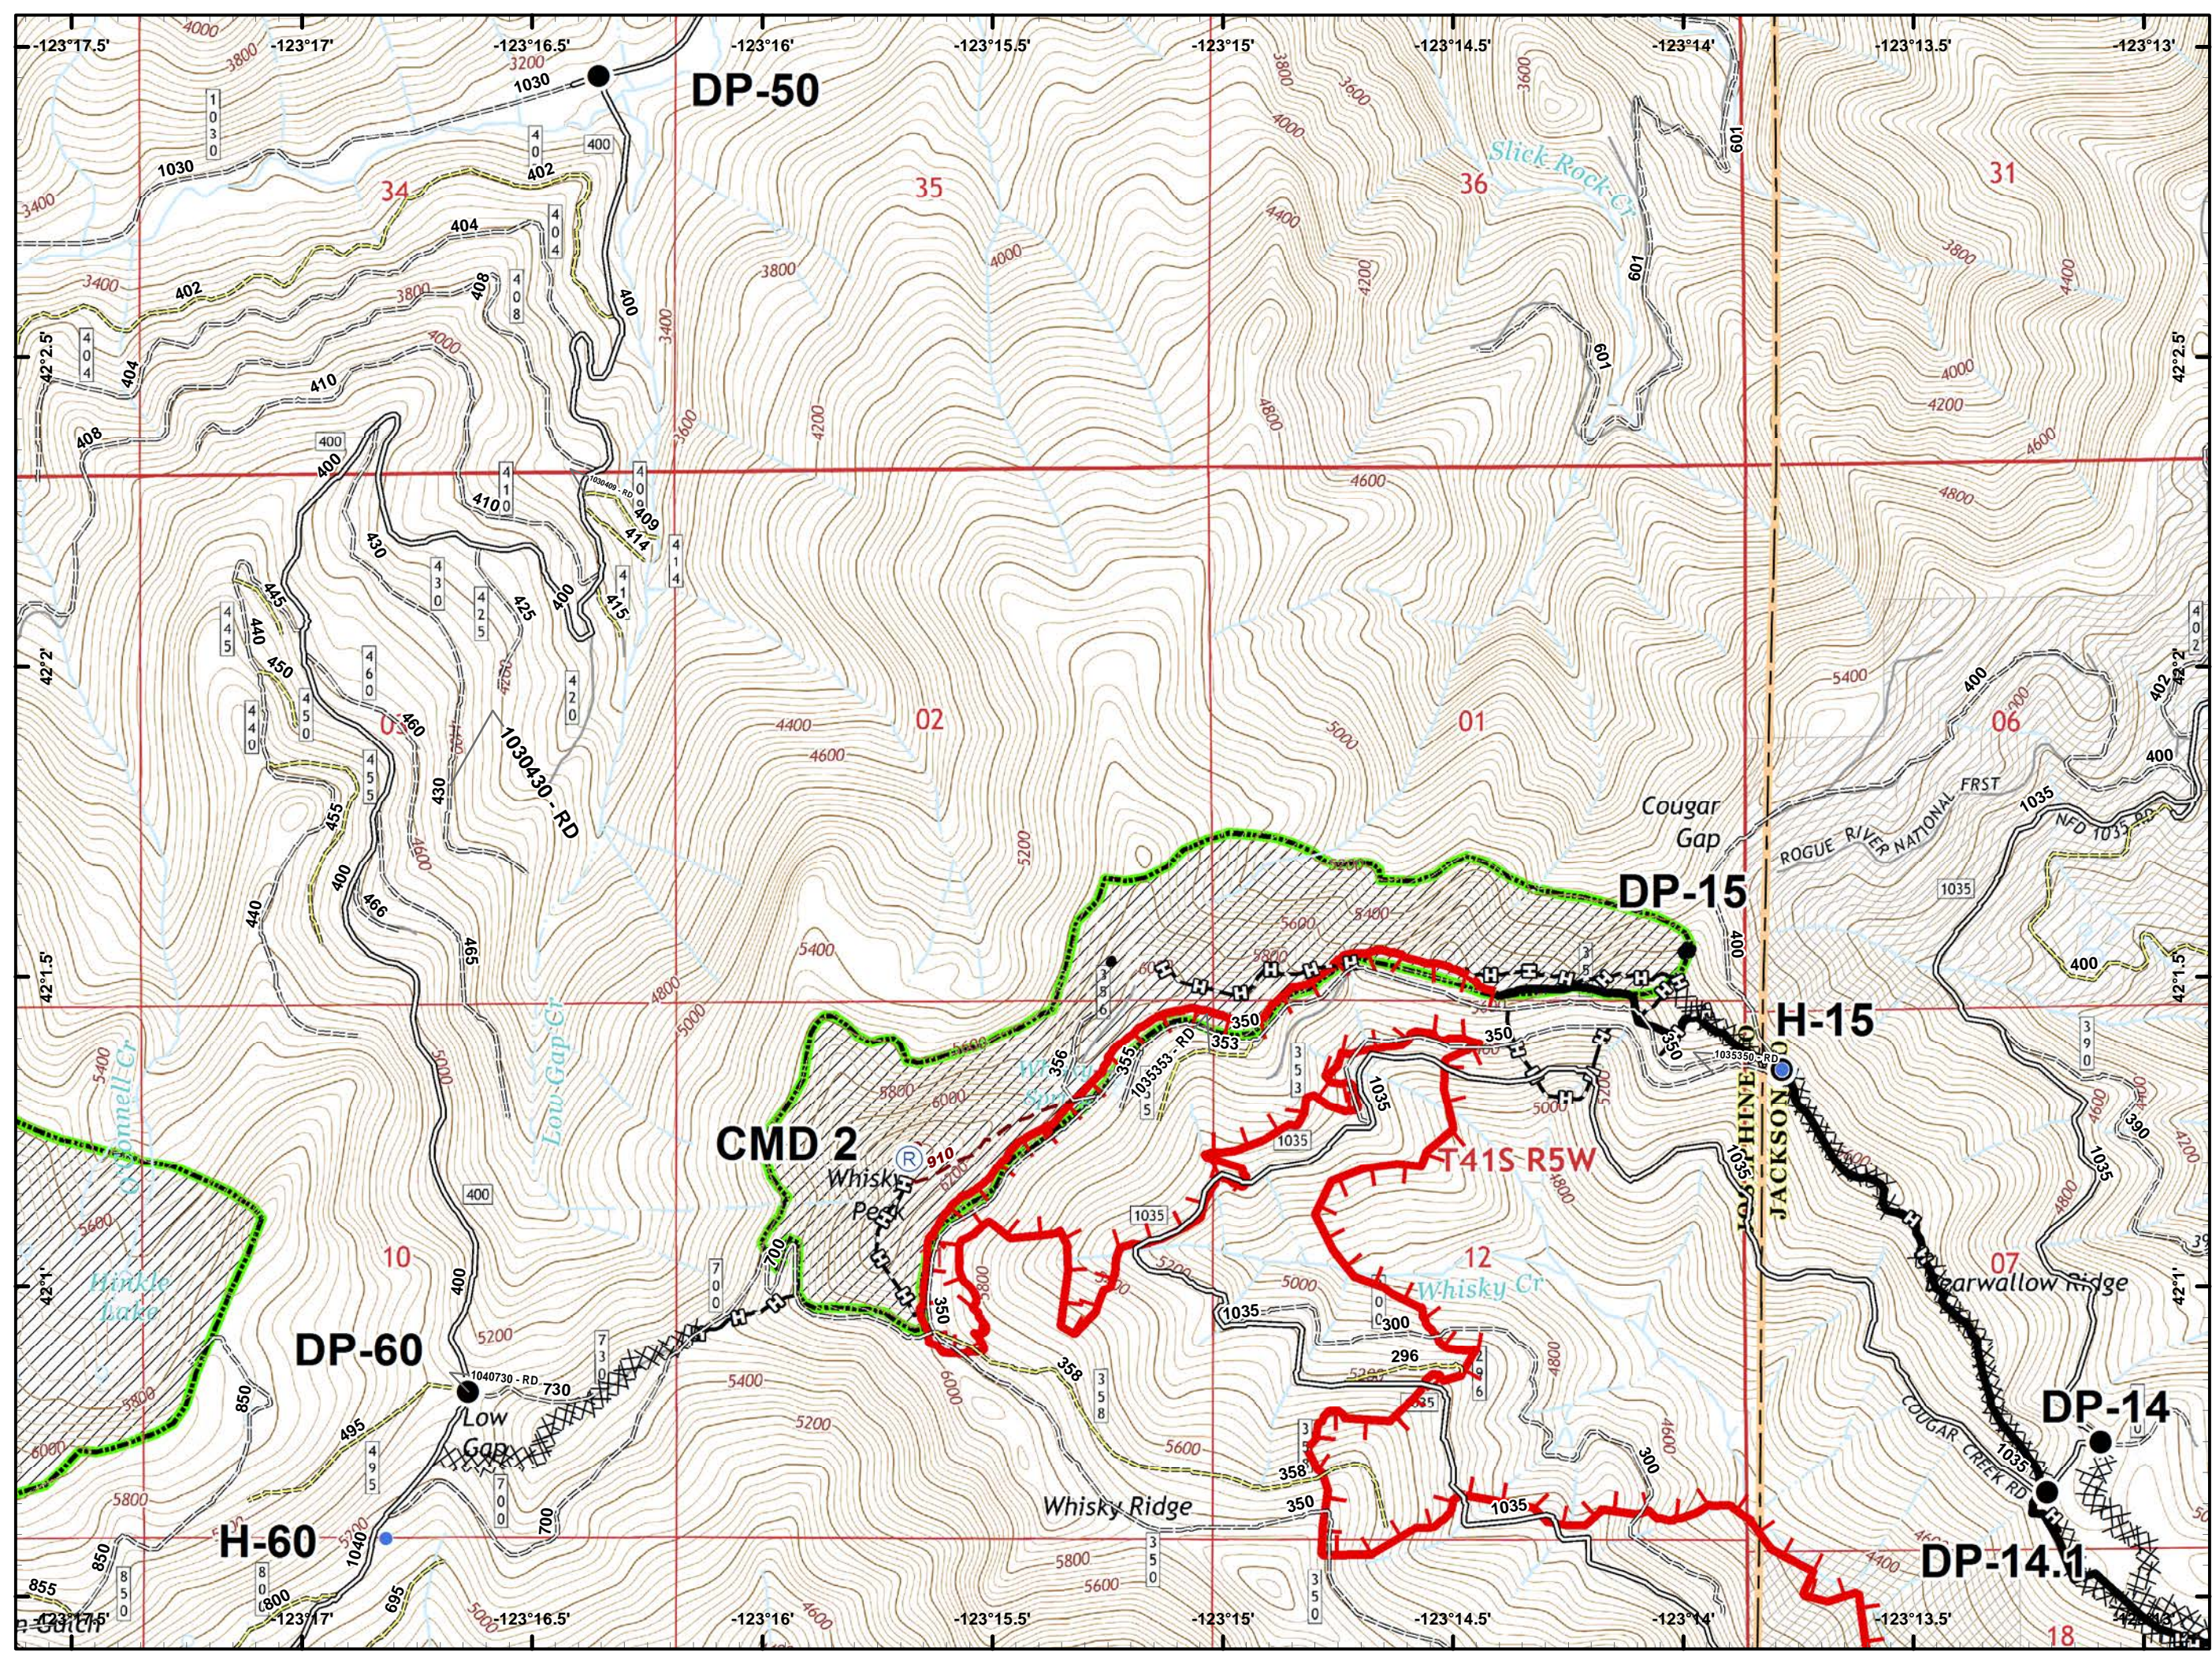

- Ⓒ Camp
- Drop Point
- Helispot
- ⌚ Lookout
- Ⓜ Water Source
- ⚠ Value at Risk
-) (Division Break
- 🔴 Uncontrolled Fire Edge
- ⚫ Completed Line
- ⚫ Completed Dozer Line
- ⚫ Completed Hand Line
- ⚫ Road as Completed Line
- ⚫ Private and State

- Drop Point
- Ⓜ Water Source
- 🔴 Uncontrolled Fire Edge
- ⚫ Completed Line
- ⚫ Completed Dozer Line
- ⚫ Completed Hand Line
- 🚶 Road as Completed Line
- 🌿 Wilderness
- 🏠 Private and State

- Drop Point
- Helispot
- Ⓜ Water Source
- ⚠ Value at Risk
-) (Division Break
- 🔴 Uncontrolled Fire Edge
- ⚫ Completed Line
- ⚡ Completed Dozer Line
- 👉 Completed Hand Line
- 🛣 Road as Completed Line
- ⚡ Private and State

- Drop Point
- Helispot
- Landmark
- 🔴 Uncontrolled Fire Edge
- ⚫ Completed Line
- ⚫ Completed Dozer Line
- ⚫ Completed Hand Line
- ⚫ Private and State

- Drop Point
- 🔴 Uncontrolled Fire Edge
- ⊗ Completed Dozer Line
- ⊕ Completed Hand Line
- ▤ Private and State

-  Dip Site
-  Drop Point
-  Fire Location
-  Repeater
-  Division Break
-  Uncontrolled Fire Edge
-  Completed Line
-  Completed Hand Line
-  Wilderness

- Helispot
-) (Division Break
- 🔴 Uncontrolled Fire Edge
- ⚫ Completed Line
- 🔗 Completed Hand Line