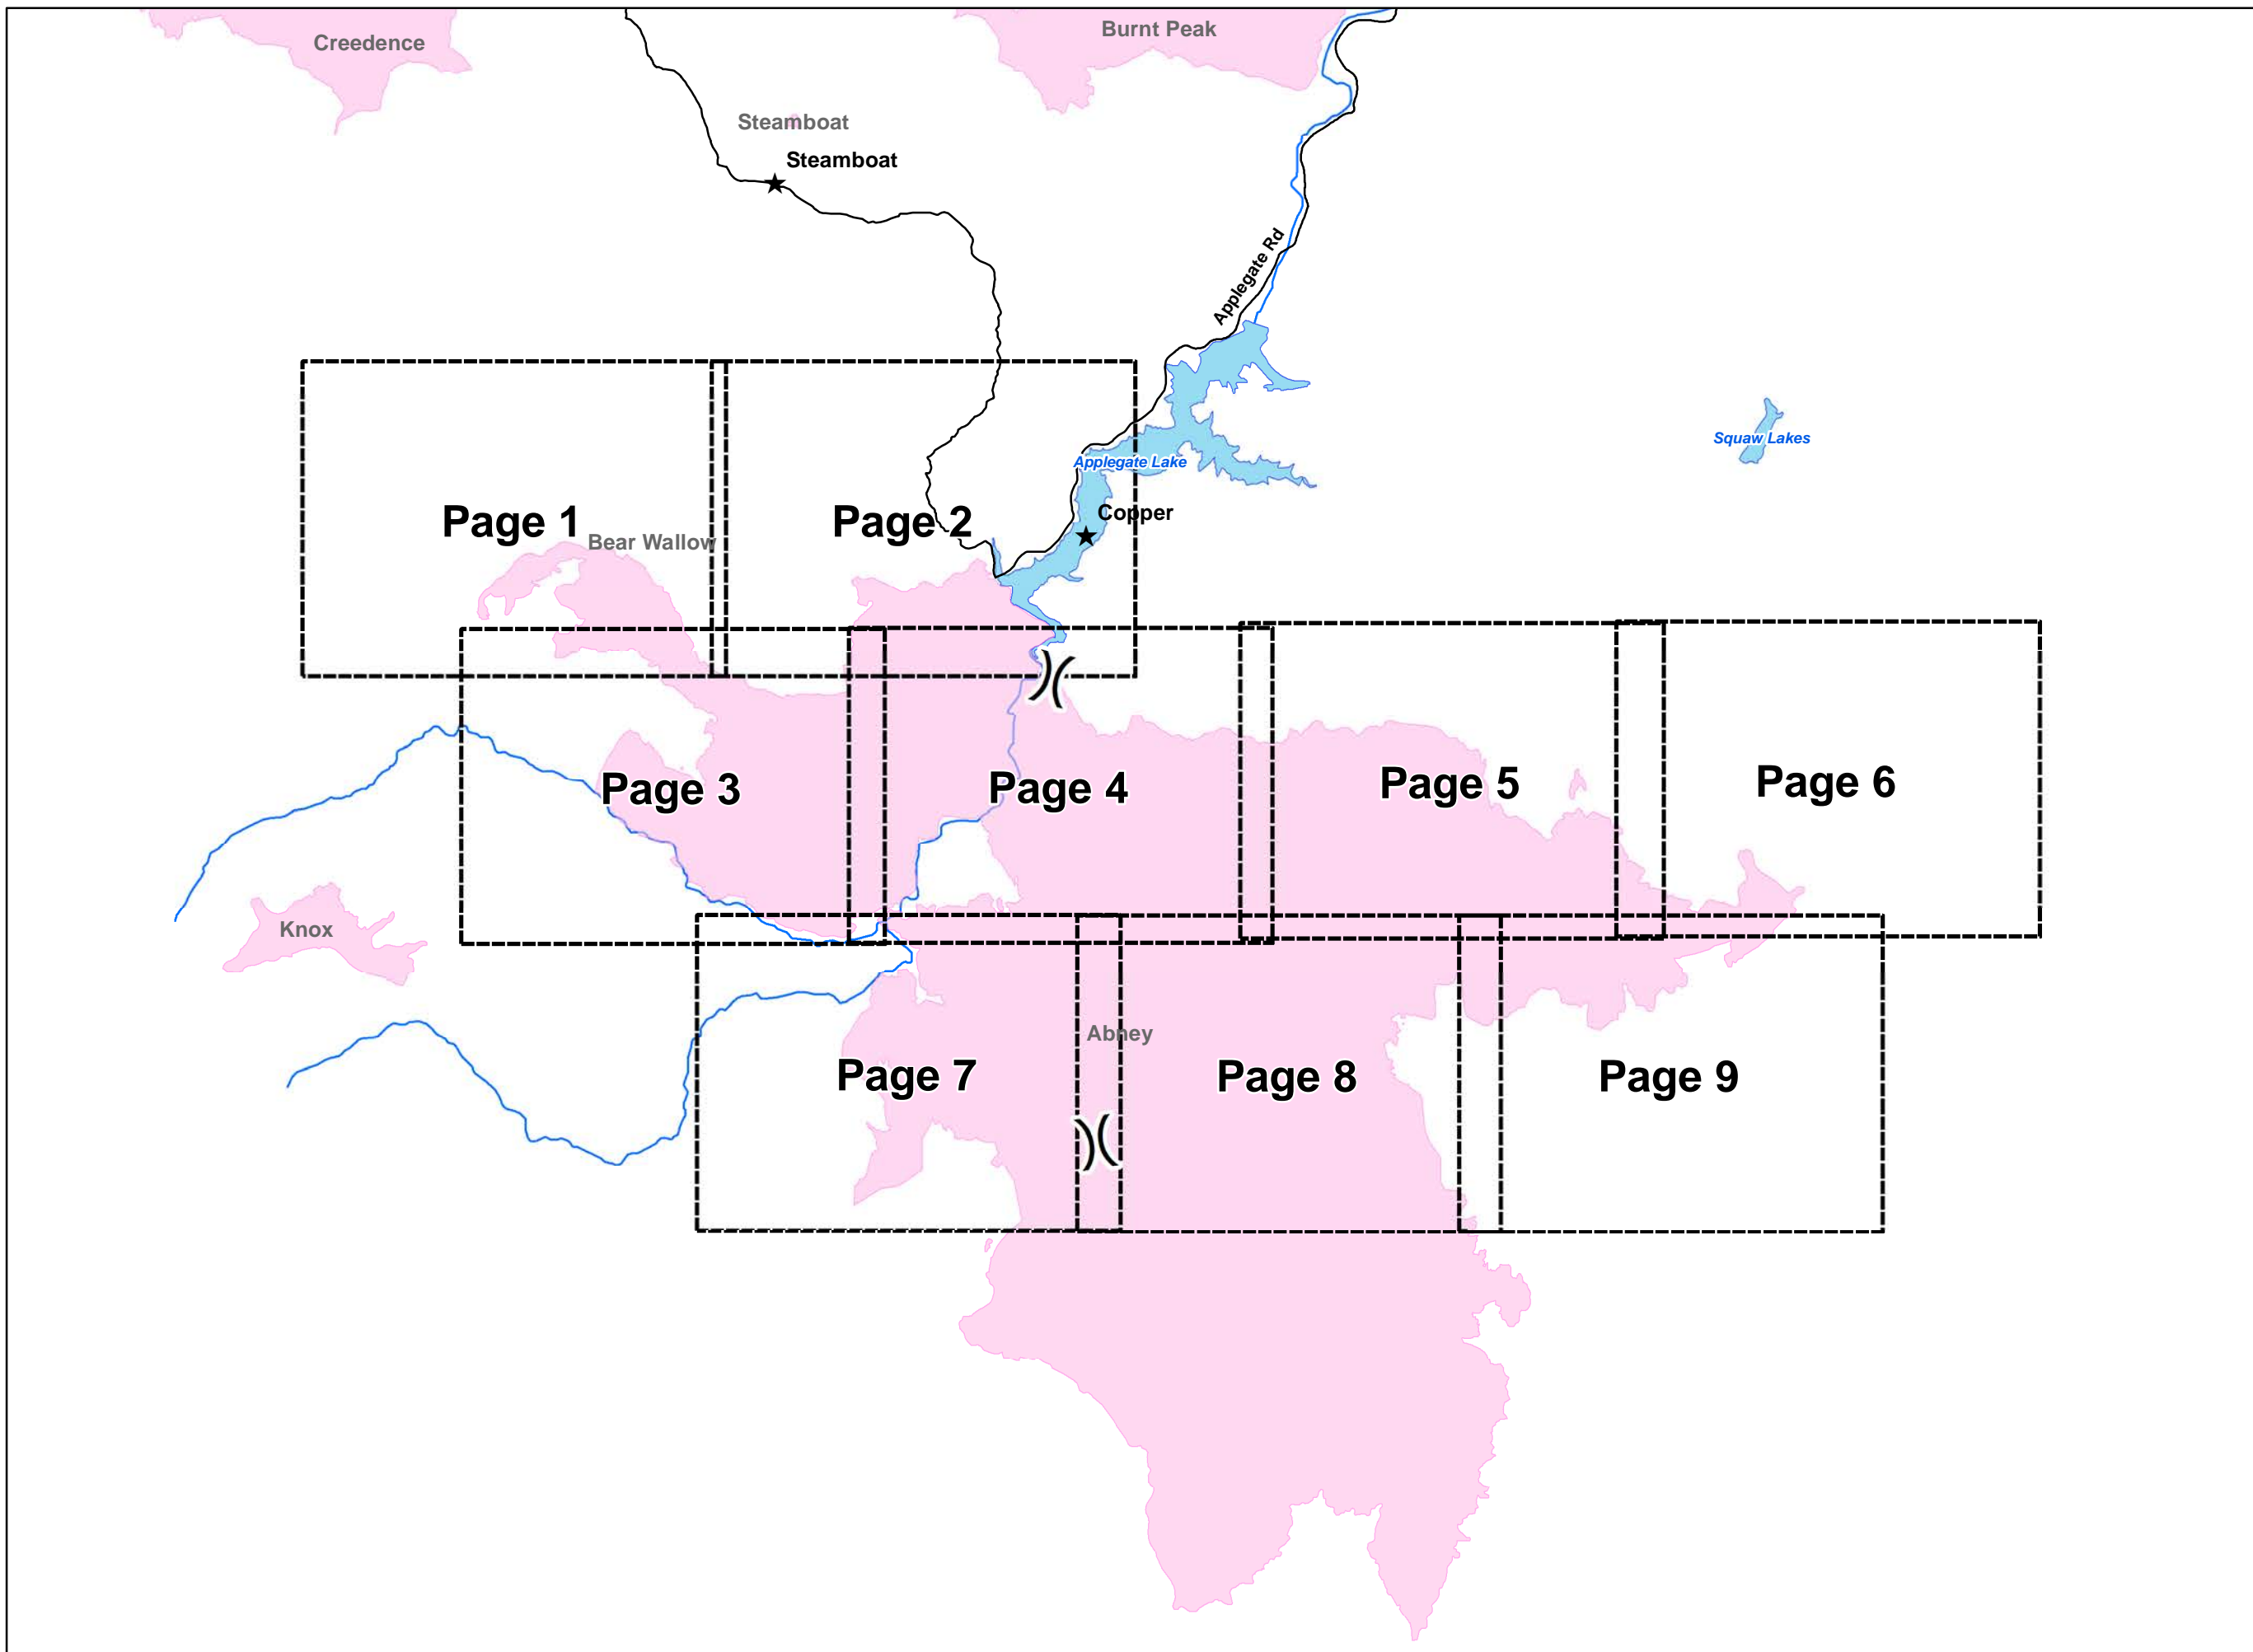

**Miller Complex
OR-RSF-000647
Rogue River Siskiyou
National Forest
10/11/2017**

- ★ Towns
- ☒ Map Index Pages
- Fire Area

- Drop Point
- Helispot
- Ⓡ Repeater
- 🔴 Uncontrolled Fire Edge
- ⚫ Completed Line
- ⚫ Completed Dozer Line
- ⚫ Completed Hand Line
- ⚫ Private and State

- Ⓒ Camp
- Drop Point
- Helispot
- ⌚ Lookout
- Ⓜ Water Source
- ⚠ Value at Risk
-) (Division Break
- 🔴 Uncontrolled Fire Edge
- ⚫ Completed Line
- ⚫ Completed Dozer Line
- ⚫ Completed Hand Line
- ⚫ Road as Completed Line
- ⚫ Private and State

- Drop Point
- Ⓜ Water Source
- 🔴 Uncontrolled Fire Edge
- ⚫ Completed Line
- ⚫ Completed Dozer Line
- ⚫ Completed Hand Line
- 🚶 Road as Completed Line
- 🌿 Wilderness
- 🏠 Private and State

- Drop Point
- Helispot
- Ⓜ Water Source
- ⚠ Value at Risk
-) (Division Break
- 🔴 Uncontrolled Fire Edge
- ⚫ Completed Line
- ⚡ Completed Dozer Line
- 👉 Completed Hand Line
- 🛣 Road as Completed Line
- ⚡ Private and State

- Drop Point
- Helispot
- Landmark
- 🔴 Uncontrolled Fire Edge
- ⚫ Completed Line
- ⚫ Completed Dozer Line
- ⚫ Completed Hand Line
- ⚫ Private and State

- Drop Point
- 🔴 Uncontrolled Fire Edge
- ⊗ Completed Dozer Line
- ⊕ Completed Hand Line
- ▤ Private and State