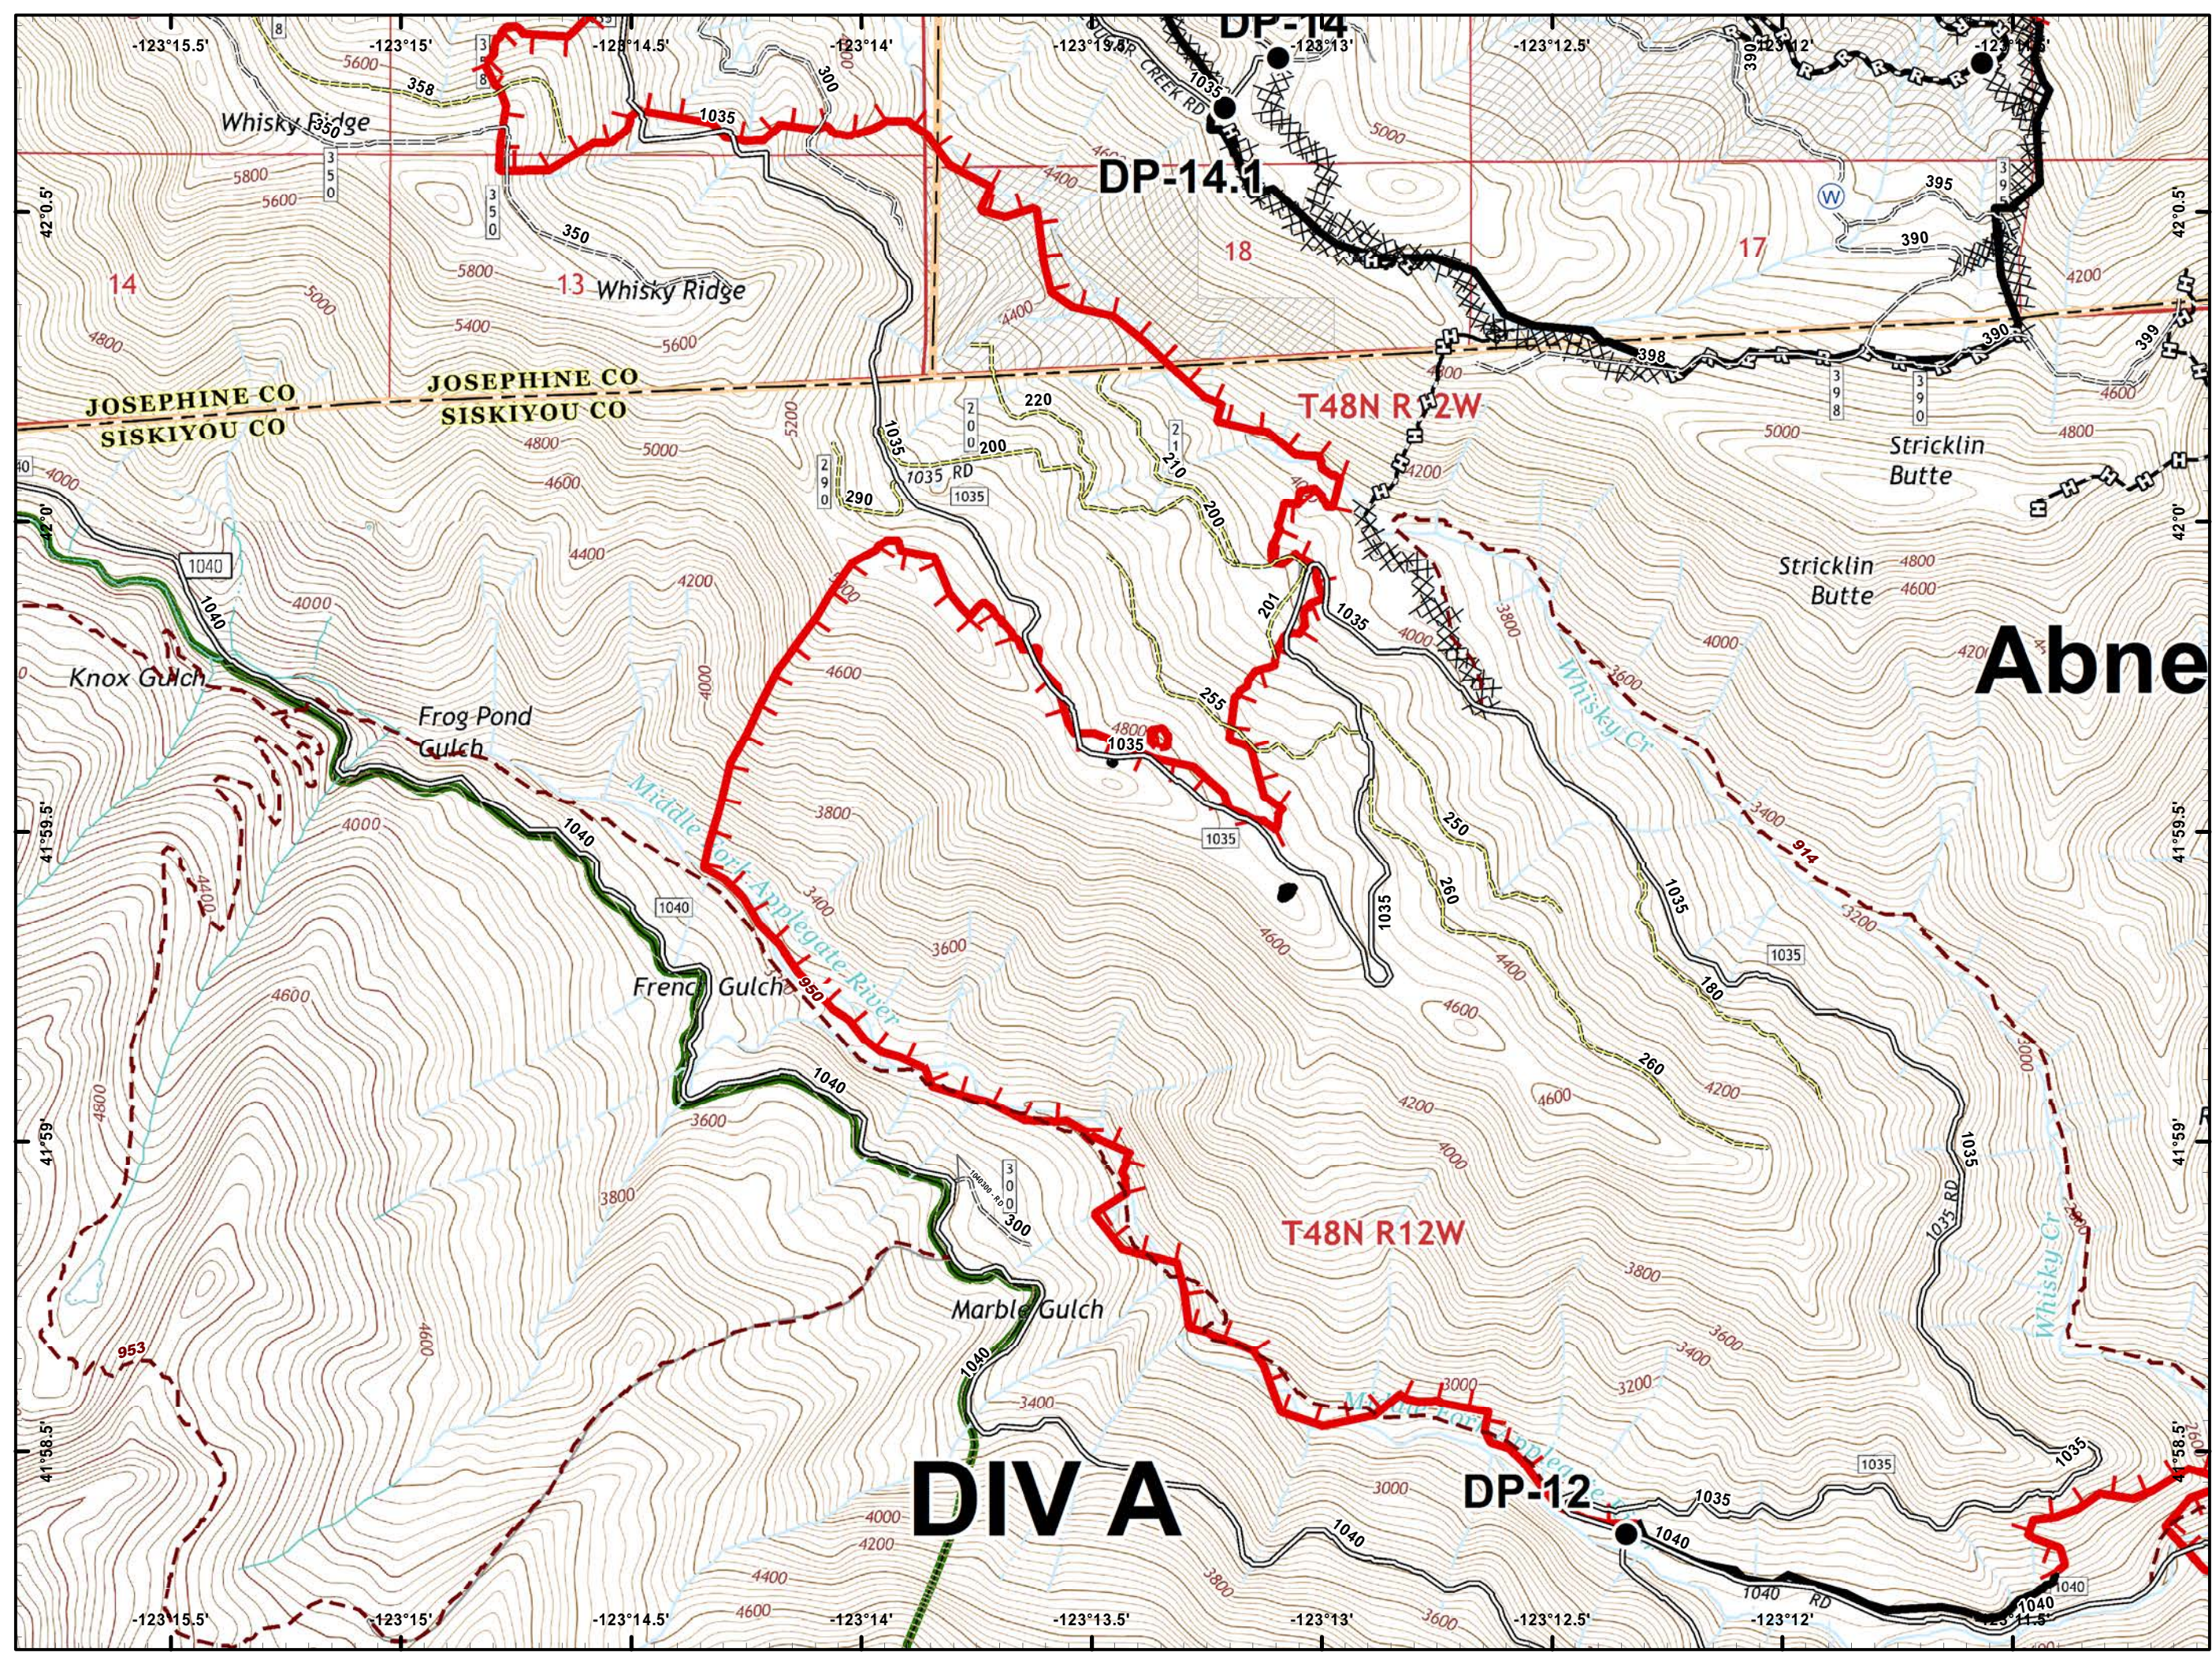

- Ⓒ Camp
- Drop Point
- Helispot
- ⌚ Lookout
- Ⓜ Water Source
- ⚠ Value at Risk
-) (Division Break
- 🔴 Uncontrolled Fire Edge
- ⚫ Completed Line
- ⚫ Completed Dozer Line
- ⚫ Completed Hand Line
- ⚫ Road as Completed Line
- ⚫ Private and State

- Drop Point
- Ⓜ Water Source
- 🔴 Uncontrolled Fire Edge
- ⚫ Completed Line
- ⚫ Completed Dozer Line
- ⚫ Completed Hand Line
- 🚶 Road as Completed Line
- 🌿 Wilderness
- 🏠 Private and State

- Drop Point
- Helispot
- Ⓜ Water Source
- ⚠ Value at Risk
-) (Division Break
- 🔴 Uncontrolled Fire Edge
- ⚫ Completed Line
- ⚡ Completed Dozer Line
- 👉 Completed Hand Line
- 🛣 Road as Completed Line
- ⚡ Private and State

- Drop Point
- Helispot
- Landmark
- 🔴 Uncontrolled Fire Edge
- ⚫ Completed Line
- ⚫ Completed Dozer Line
- ⚫ Completed Hand Line
- ⚫ Private and State

- Drop Point
- 🔴 Uncontrolled Fire Edge
- ⊗ Completed Dozer Line
- ⊕ Completed Hand Line
- ▤ Private and State

-  Dip Site
-  Drop Point
-  Fire Location
-  Repeater
-  Division Break
-  Uncontrolled Fire Edge
-  Completed Line
-  Completed Hand Line
-  Wilderness

- Helispot
-) (Division Break
- 🔴 Uncontrolled Fire Edge
- ⚫ Completed Line
- 🔗 Completed Hand Line