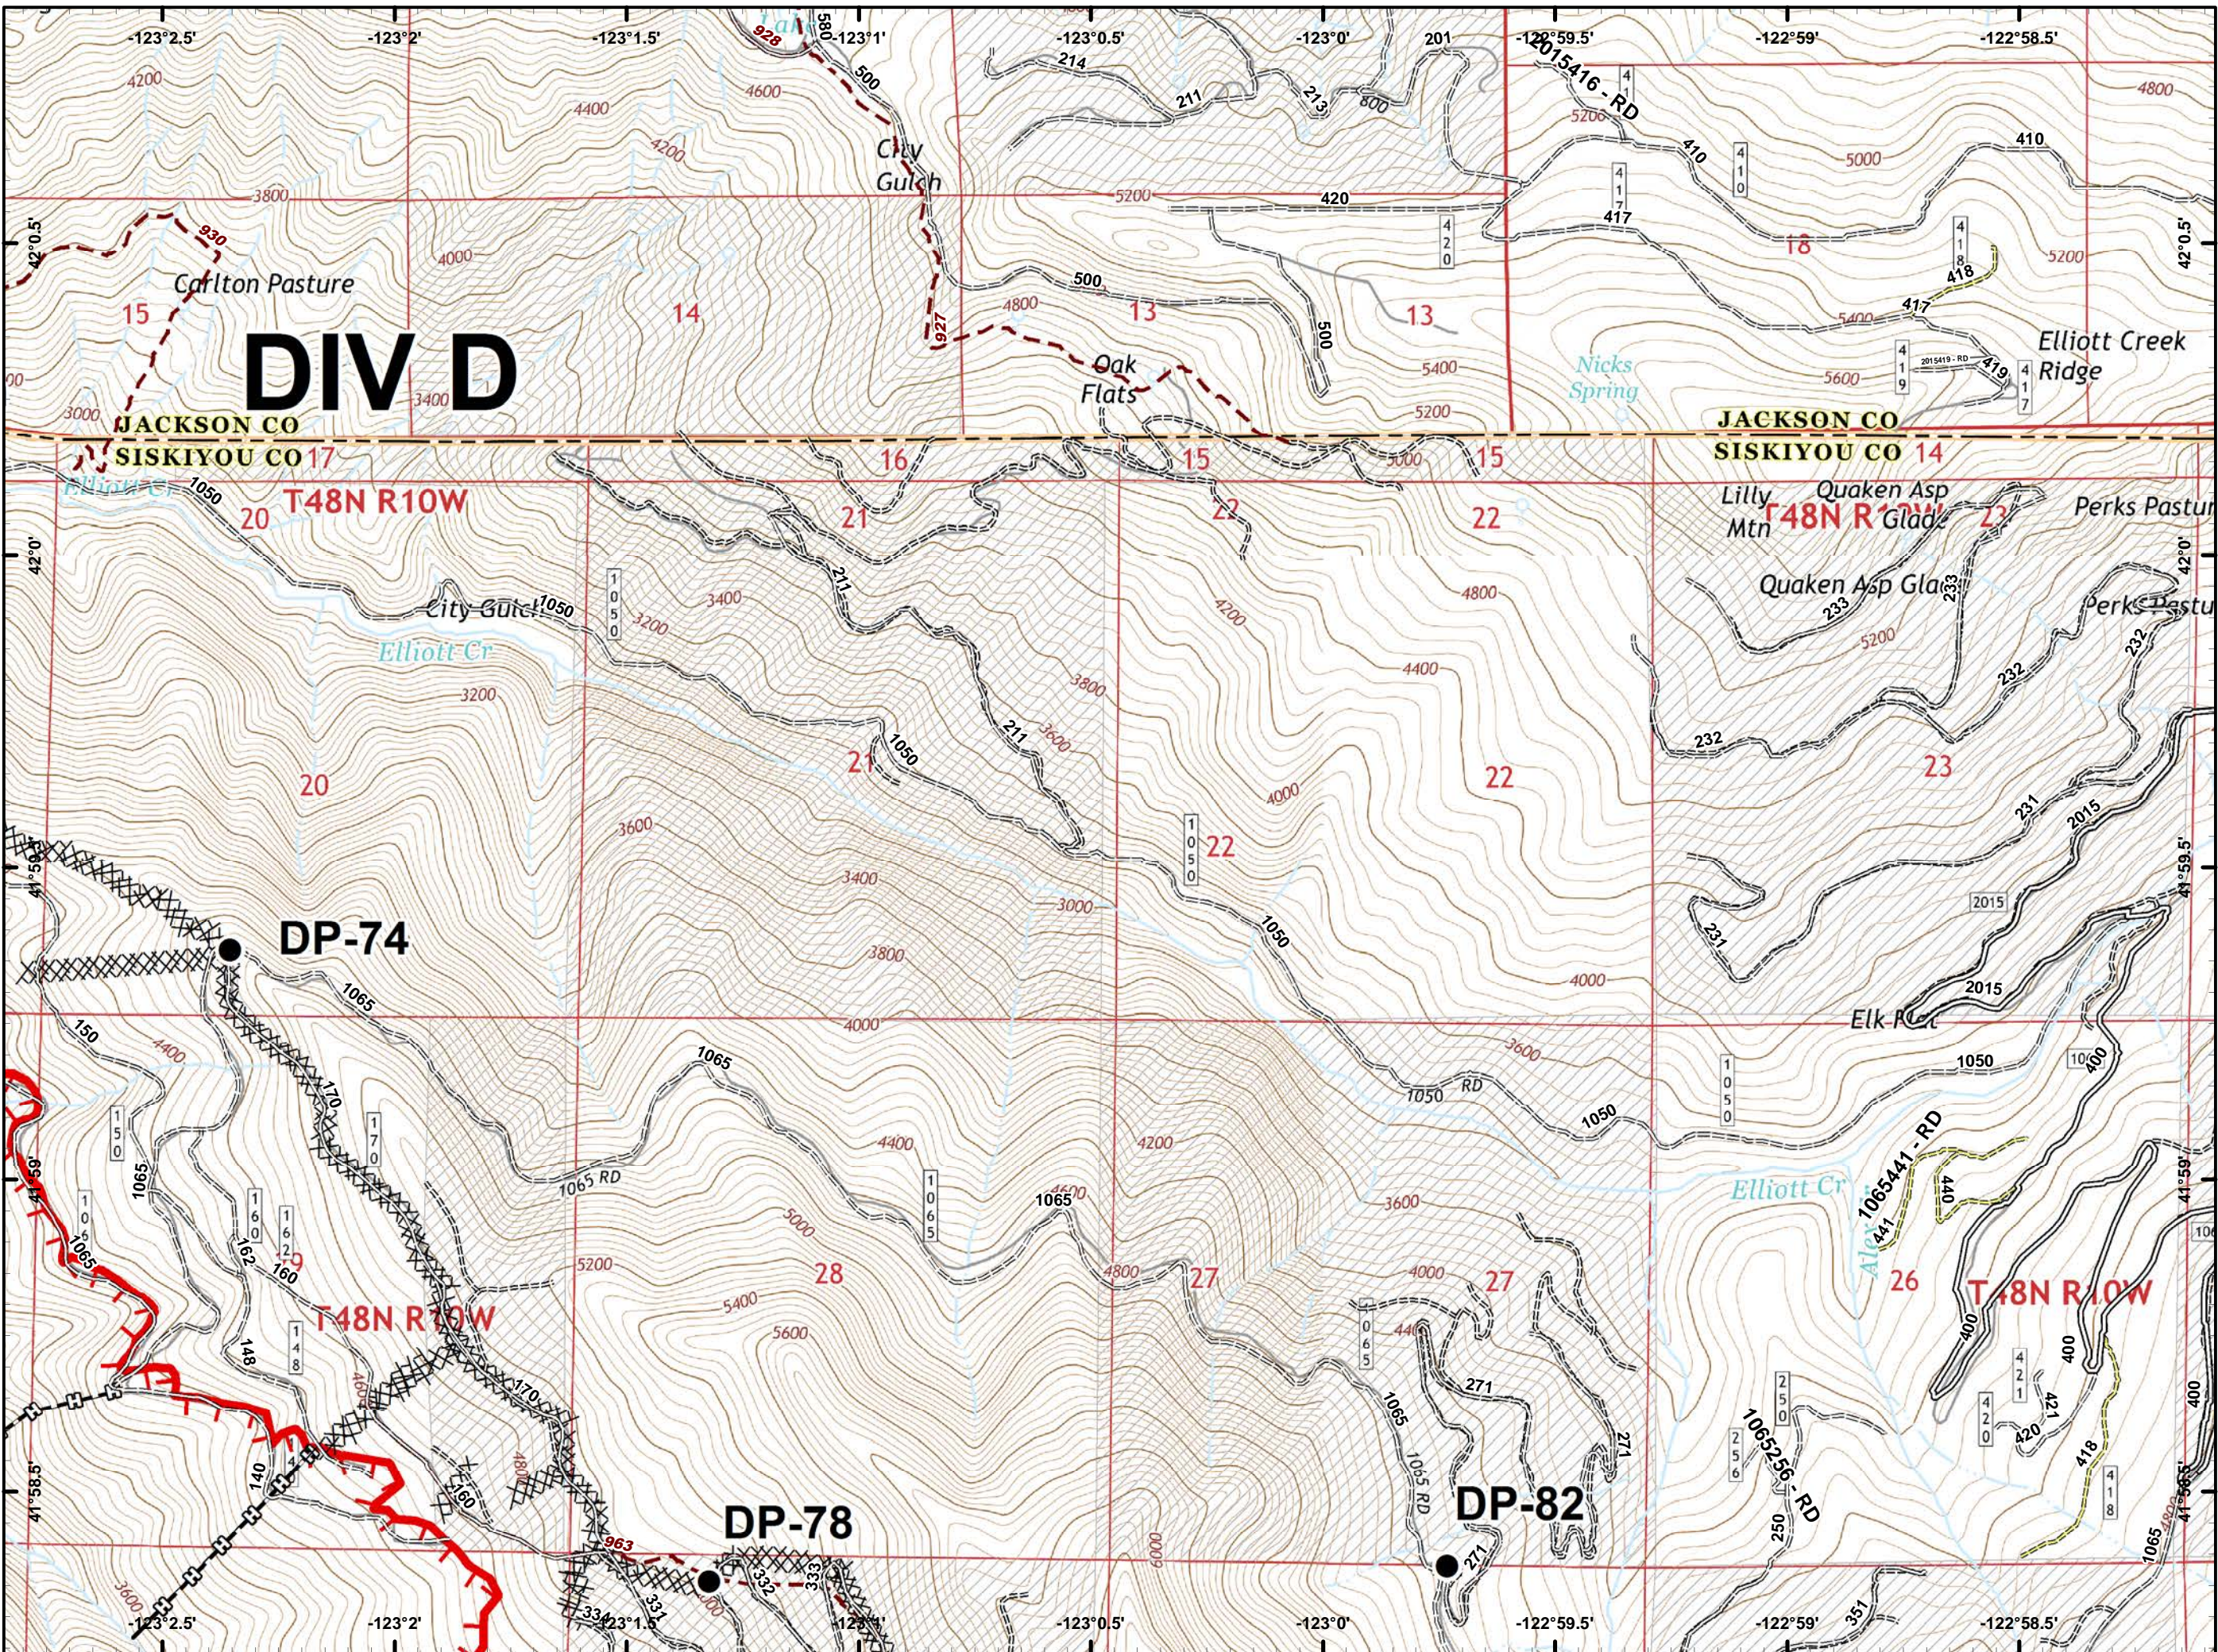

- Ⓒ Camp
- Drop Point
- Helispot
- ⌚ Lookout
- Ⓜ Water Source
- ⚠ Value at Risk
- ) ( Division Break
- 🔴 Uncontrolled Fire Edge
- ⚫ Completed Line
- ⚡ Completed Dozer Line
- ⚡ Completed Hand Line
- 🛣 Road as Completed Line
- ⚡ Private and State

- Drop Point
- Ⓜ Water Source
- 🔴 Uncontrolled Fire Edge
- ⚫ Completed Line
- ⚫ Completed Dozer Line
- ⚫ Completed Hand Line
- 🚶 Road as Completed Line
- 🌿 Wilderness
- 🏠 Private and State

- Drop Point
- Helispot
- Ⓜ Water Source
- ⚠ Value at Risk
- ) ( Division Break
- 🔴 Uncontrolled Fire Edge
- ⚫ Completed Line
- ⚫ Completed Dozer Line
- ⚫ Completed Hand Line
- ⚫ Road as Completed Line
- ⚫ Private and State

- Drop Point
- Helispot
- Landmark
- 🔴 Uncontrolled Fire Edge
- ⚫ Completed Line
- ⚫ Completed Dozer Line
- ⚫ Completed Hand Line
- ⚫ Private and State

-  Drop Point
-  Uncontrolled Fire Edge
-  Completed Dozer Line
-  Completed Hand Line
-  Private and State

-  Dip Site
-  Drop Point
-  Fire Location
-  Repeater
-  Division Break
-  Uncontrolled Fire Edge
-  Completed Line
-  Completed Hand Line
-  Wilderness

- Helispot
- ) ( Division Break
- 🔴 Uncontrolled Fire Edge
- ⚫ Completed Line
- 🔲 Completed Hand Line