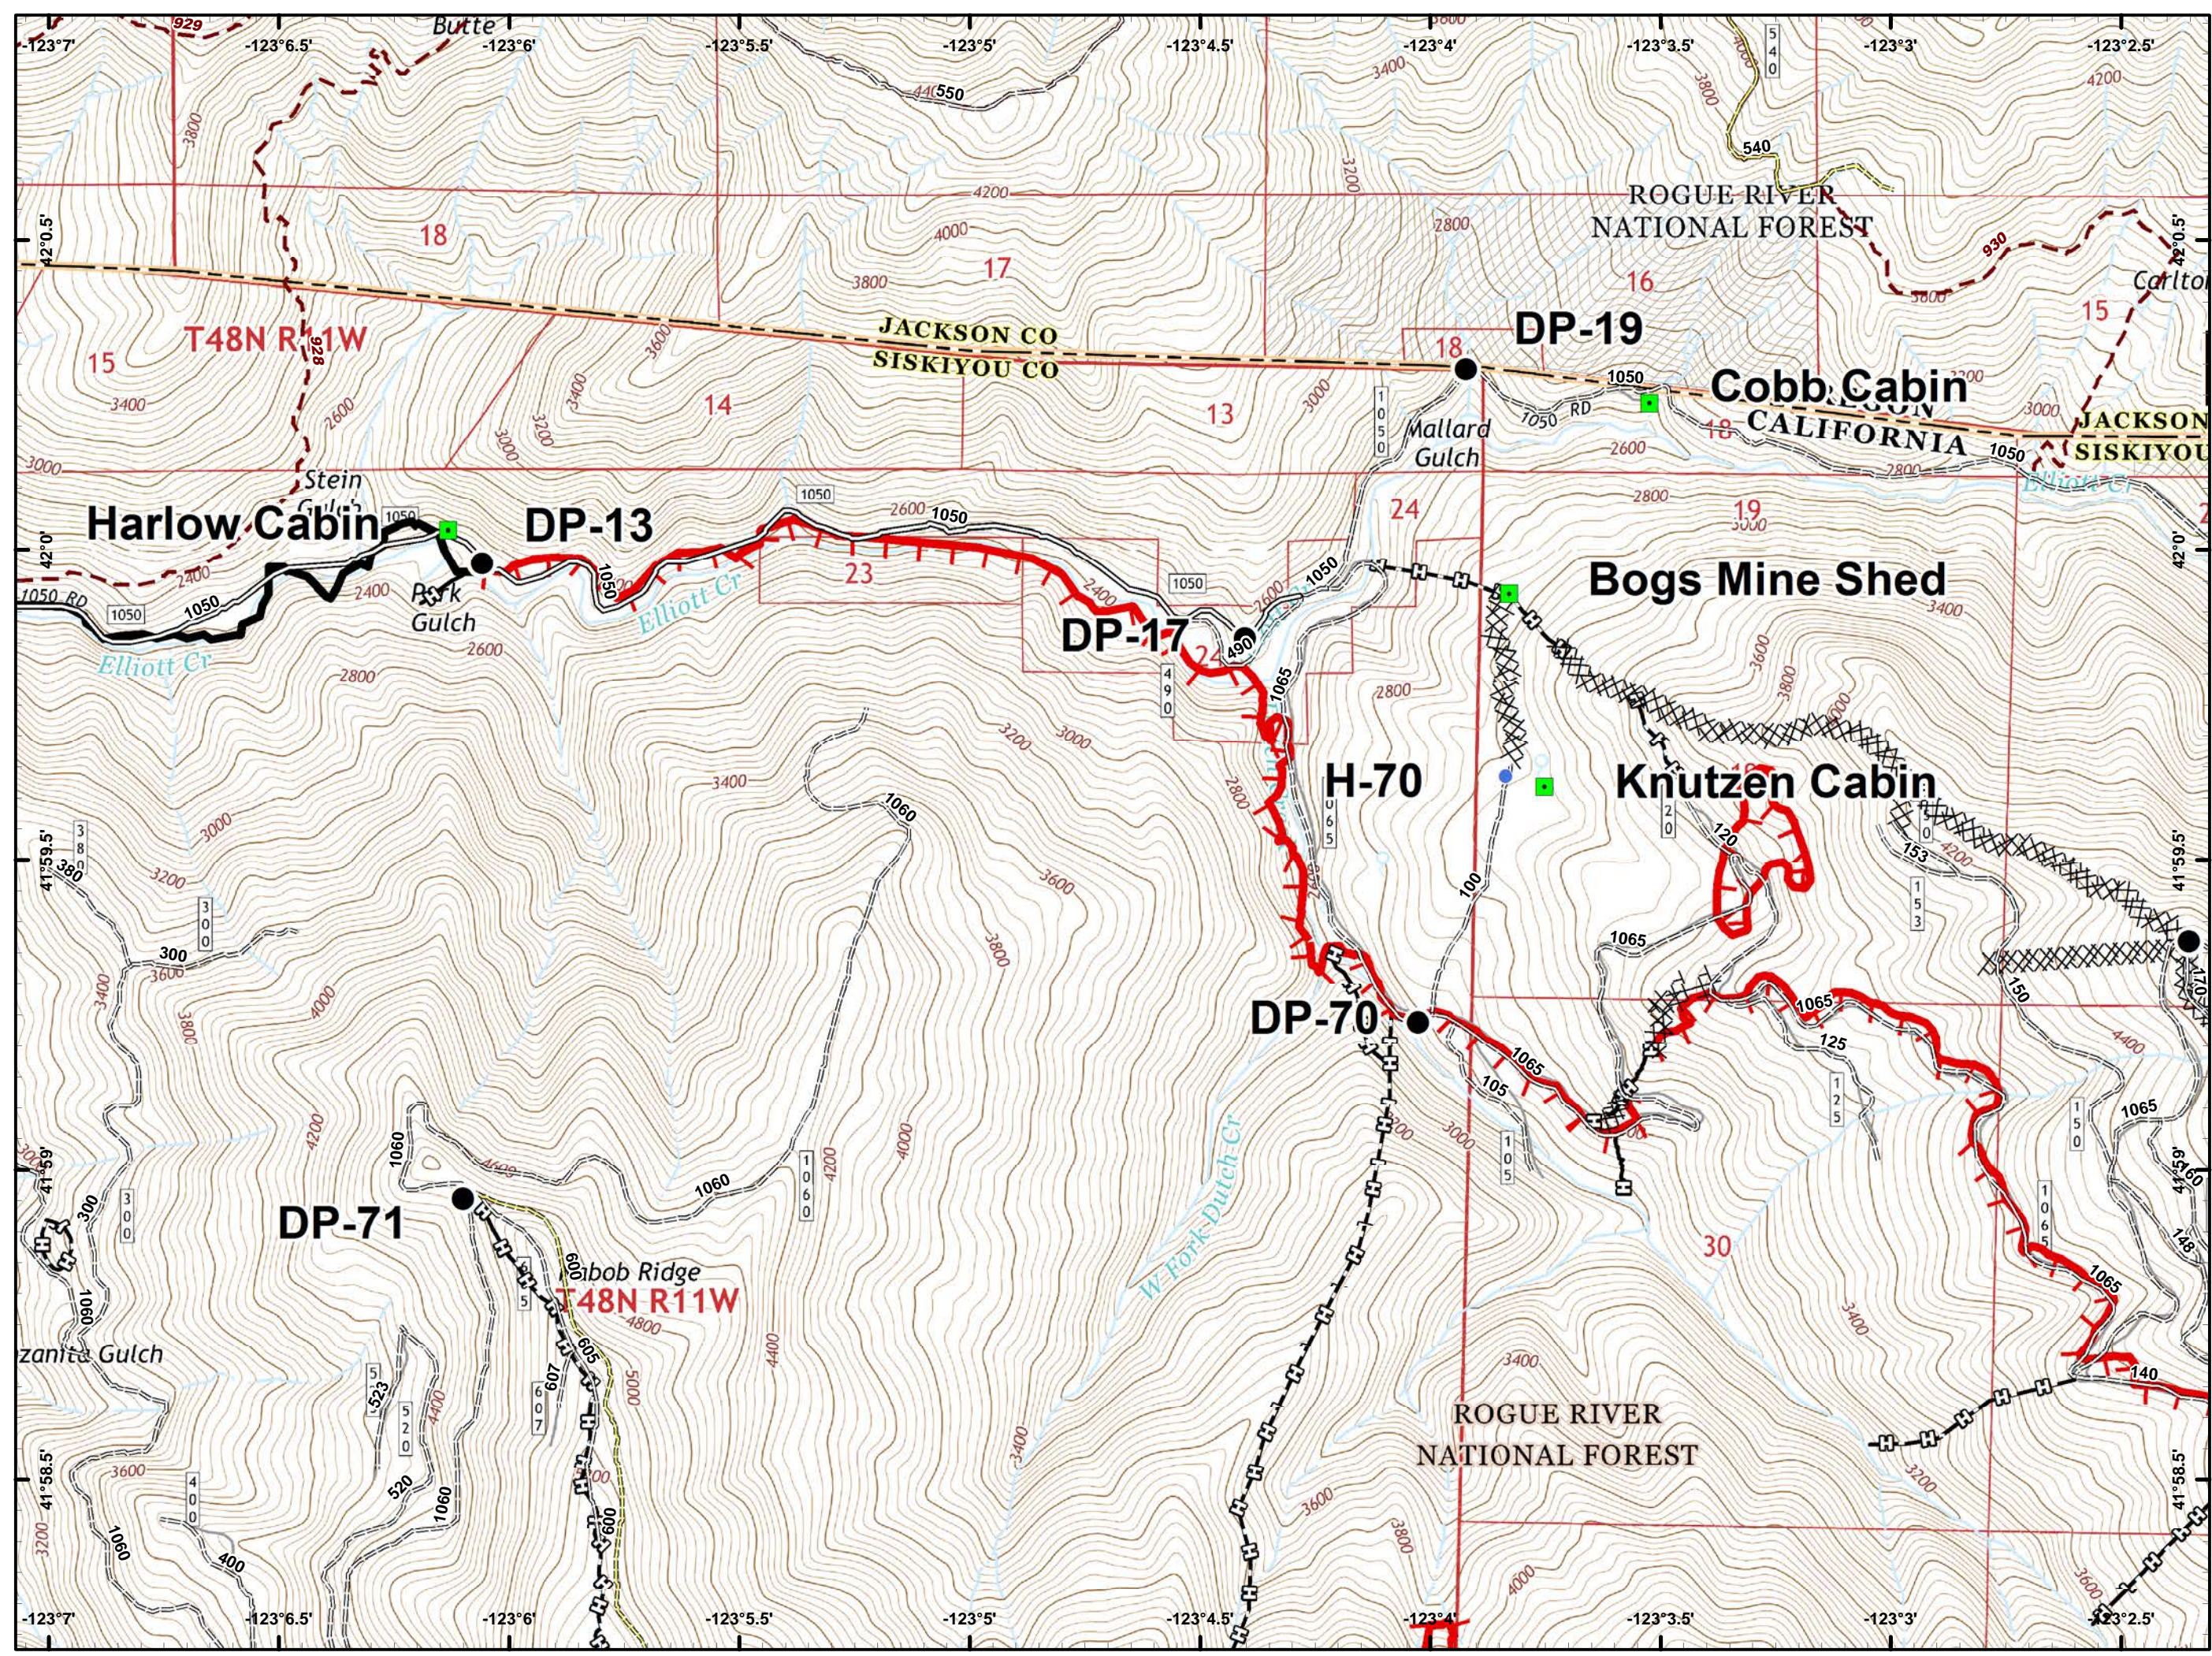

- Ⓒ Camp
- Drop Point
- Helispot
- ⌚ Lookout
- Ⓜ Water Source
- ⚠ Value at Risk
- ) ( Division Break
- 🔴 Uncontrolled Fire Edge
- ⚫ Completed Line
- ⚡ Completed Dozer Line
- ⚡ Completed Hand Line
- 🛣 Road as Completed Line
- ⚡ Private and State

- Drop Point
- Ⓜ Water Source
- 🔴 Uncontrolled Fire Edge
- ⚫ Completed Line
- ⚫ Completed Dozer Line
- ⚫ Completed Hand Line
- 🚶 Road as Completed Line
- 🌿 Wilderness
- 🏠 Private and State

- Drop Point
- Helispot
- Ⓜ Water Source
- ⚠ Value at Risk
- ) ( Division Break
- 🔴 Uncontrolled Fire Edge
- ⚫ Completed Line
- ⚫ Completed Dozer Line
- ⚫ Completed Hand Line
- ⚫ Road as Completed Line
- ⚫ Private and State

- Drop Point
- Helispot
- Landmark
- 🔴 Uncontrolled Fire Edge
- ⚫ Completed Line
- ⚫ Completed Dozer Line
- ⚫ Completed Hand Line
- ⚫ Private and State

-  Drop Point
-  Uncontrolled Fire Edge
-  Completed Dozer Line
-  Completed Hand Line
-  Private and State

-  Dip Site
-  Drop Point
-  Fire Location
-  Repeater
-  Division Break
-  Uncontrolled Fire Edge
-  Completed Line
-  Completed Hand Line
-  Wilderness

- Helispot
- ) ( Division Break
- 🔴 Uncontrolled Fire Edge
- ⚫ Completed Line
- 🔲 Completed Hand Line