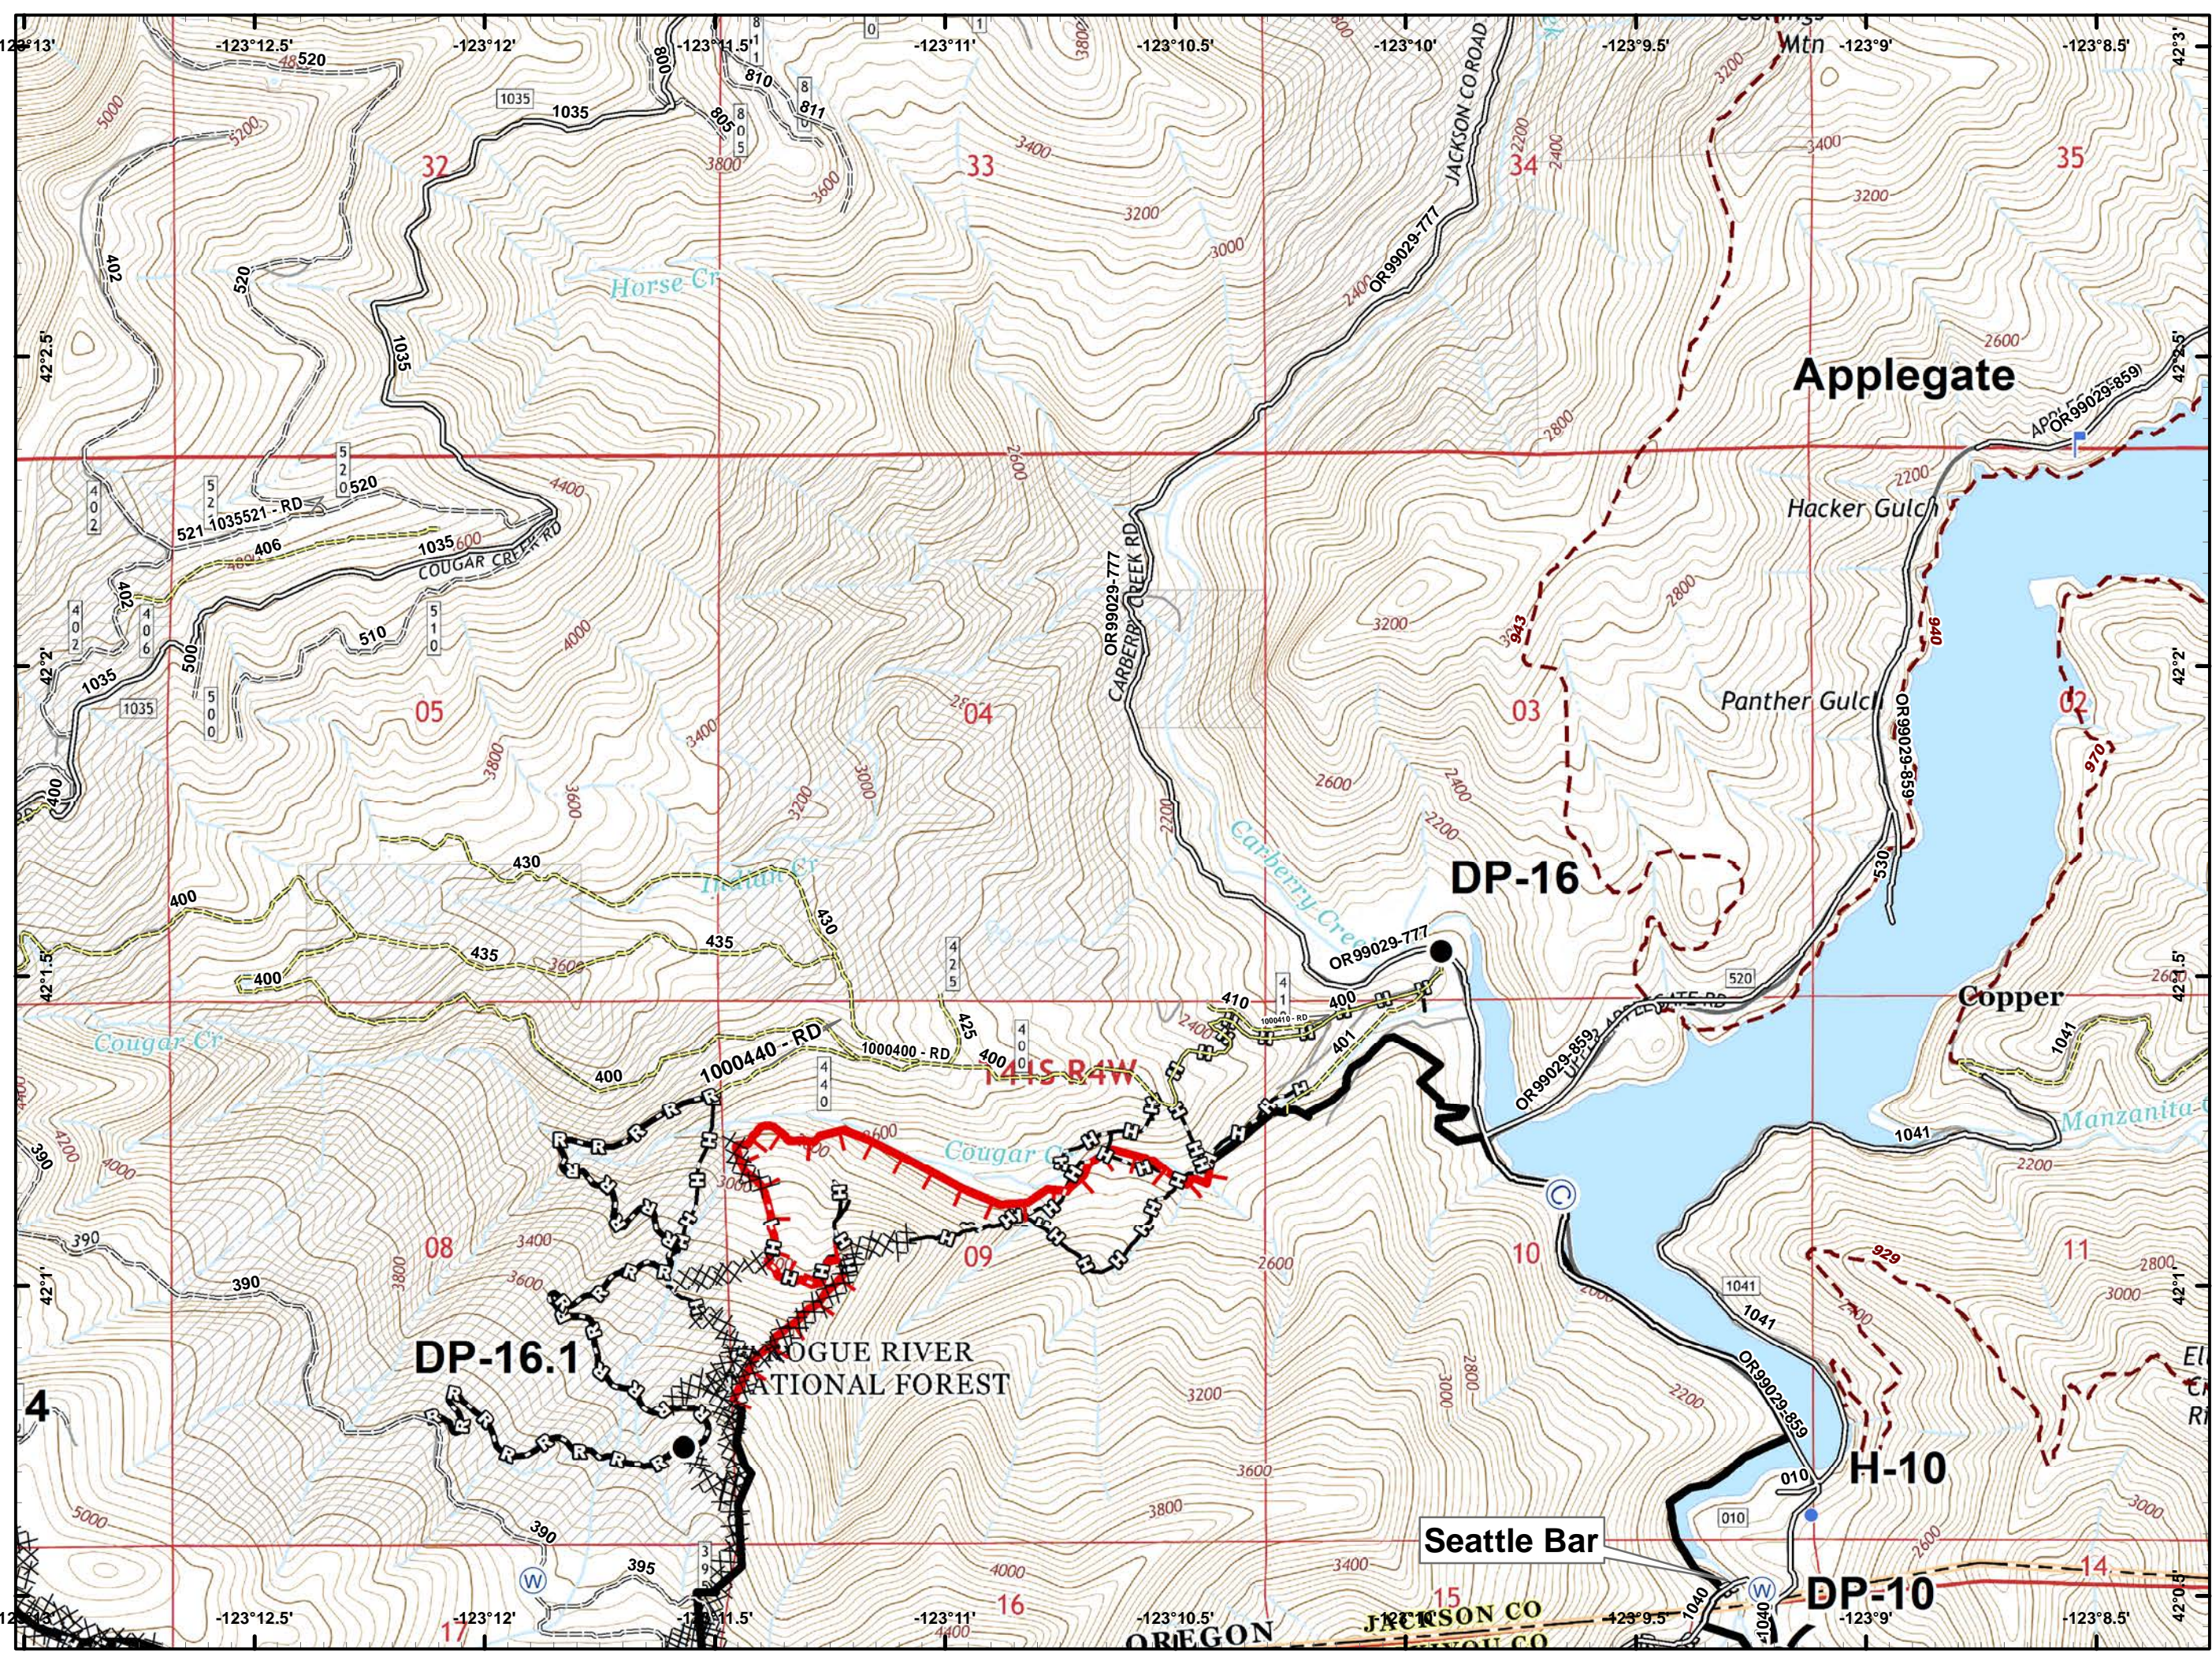

- Ⓒ Camp
- Drop Point
- Helispot
- ⌚ Lookout
- Ⓜ Water Source
- ⚠ Value at Risk
- ) ( Division Break
- 🔴 Uncontrolled Fire Edge
- ⚫ Completed Line
- ⚡ Completed Dozer Line
- ⚡ Completed Hand Line
- 🛣 Road as Completed Line
- ⚡ Private and State

- Drop Point
- Ⓜ Water Source
- 🔴 Uncontrolled Fire Edge
- ⚫ Completed Line
- ⚫ Completed Dozer Line
- ⚫ Completed Hand Line
- 🚶 Road as Completed Line
- 🌿 Wilderness
- 🏠 Private and State

- Drop Point
- Helispot
- Ⓜ Water Source
- ⚠ Value at Risk
- ) ( Division Break
- 🔴 Uncontrolled Fire Edge
- ⚫ Completed Line
- ⚫ Completed Dozer Line
- ⚫ Completed Hand Line
- ⚫ Road as Completed Line
- ⚫ Private and State

- Drop Point
- Helispot
- Landmark
- 🔴 Uncontrolled Fire Edge
- ⚫ Completed Line
- ⚫ Completed Dozer Line
- ⚫ Completed Hand Line
- ⚫ Private and State

-  Drop Point
-  Uncontrolled Fire Edge
-  Completed Dozer Line
-  Completed Hand Line
-  Private and State

-  Dip Site
-  Drop Point
-  Fire Location
-  Repeater
-  Division Break
-  Uncontrolled Fire Edge
-  Completed Line
-  Completed Hand Line
-  Wilderness

- Helispot
- ) ( Division Break
- 🔴 Uncontrolled Fire Edge
- ⚫ Completed Line
- 🔲 Completed Hand Line