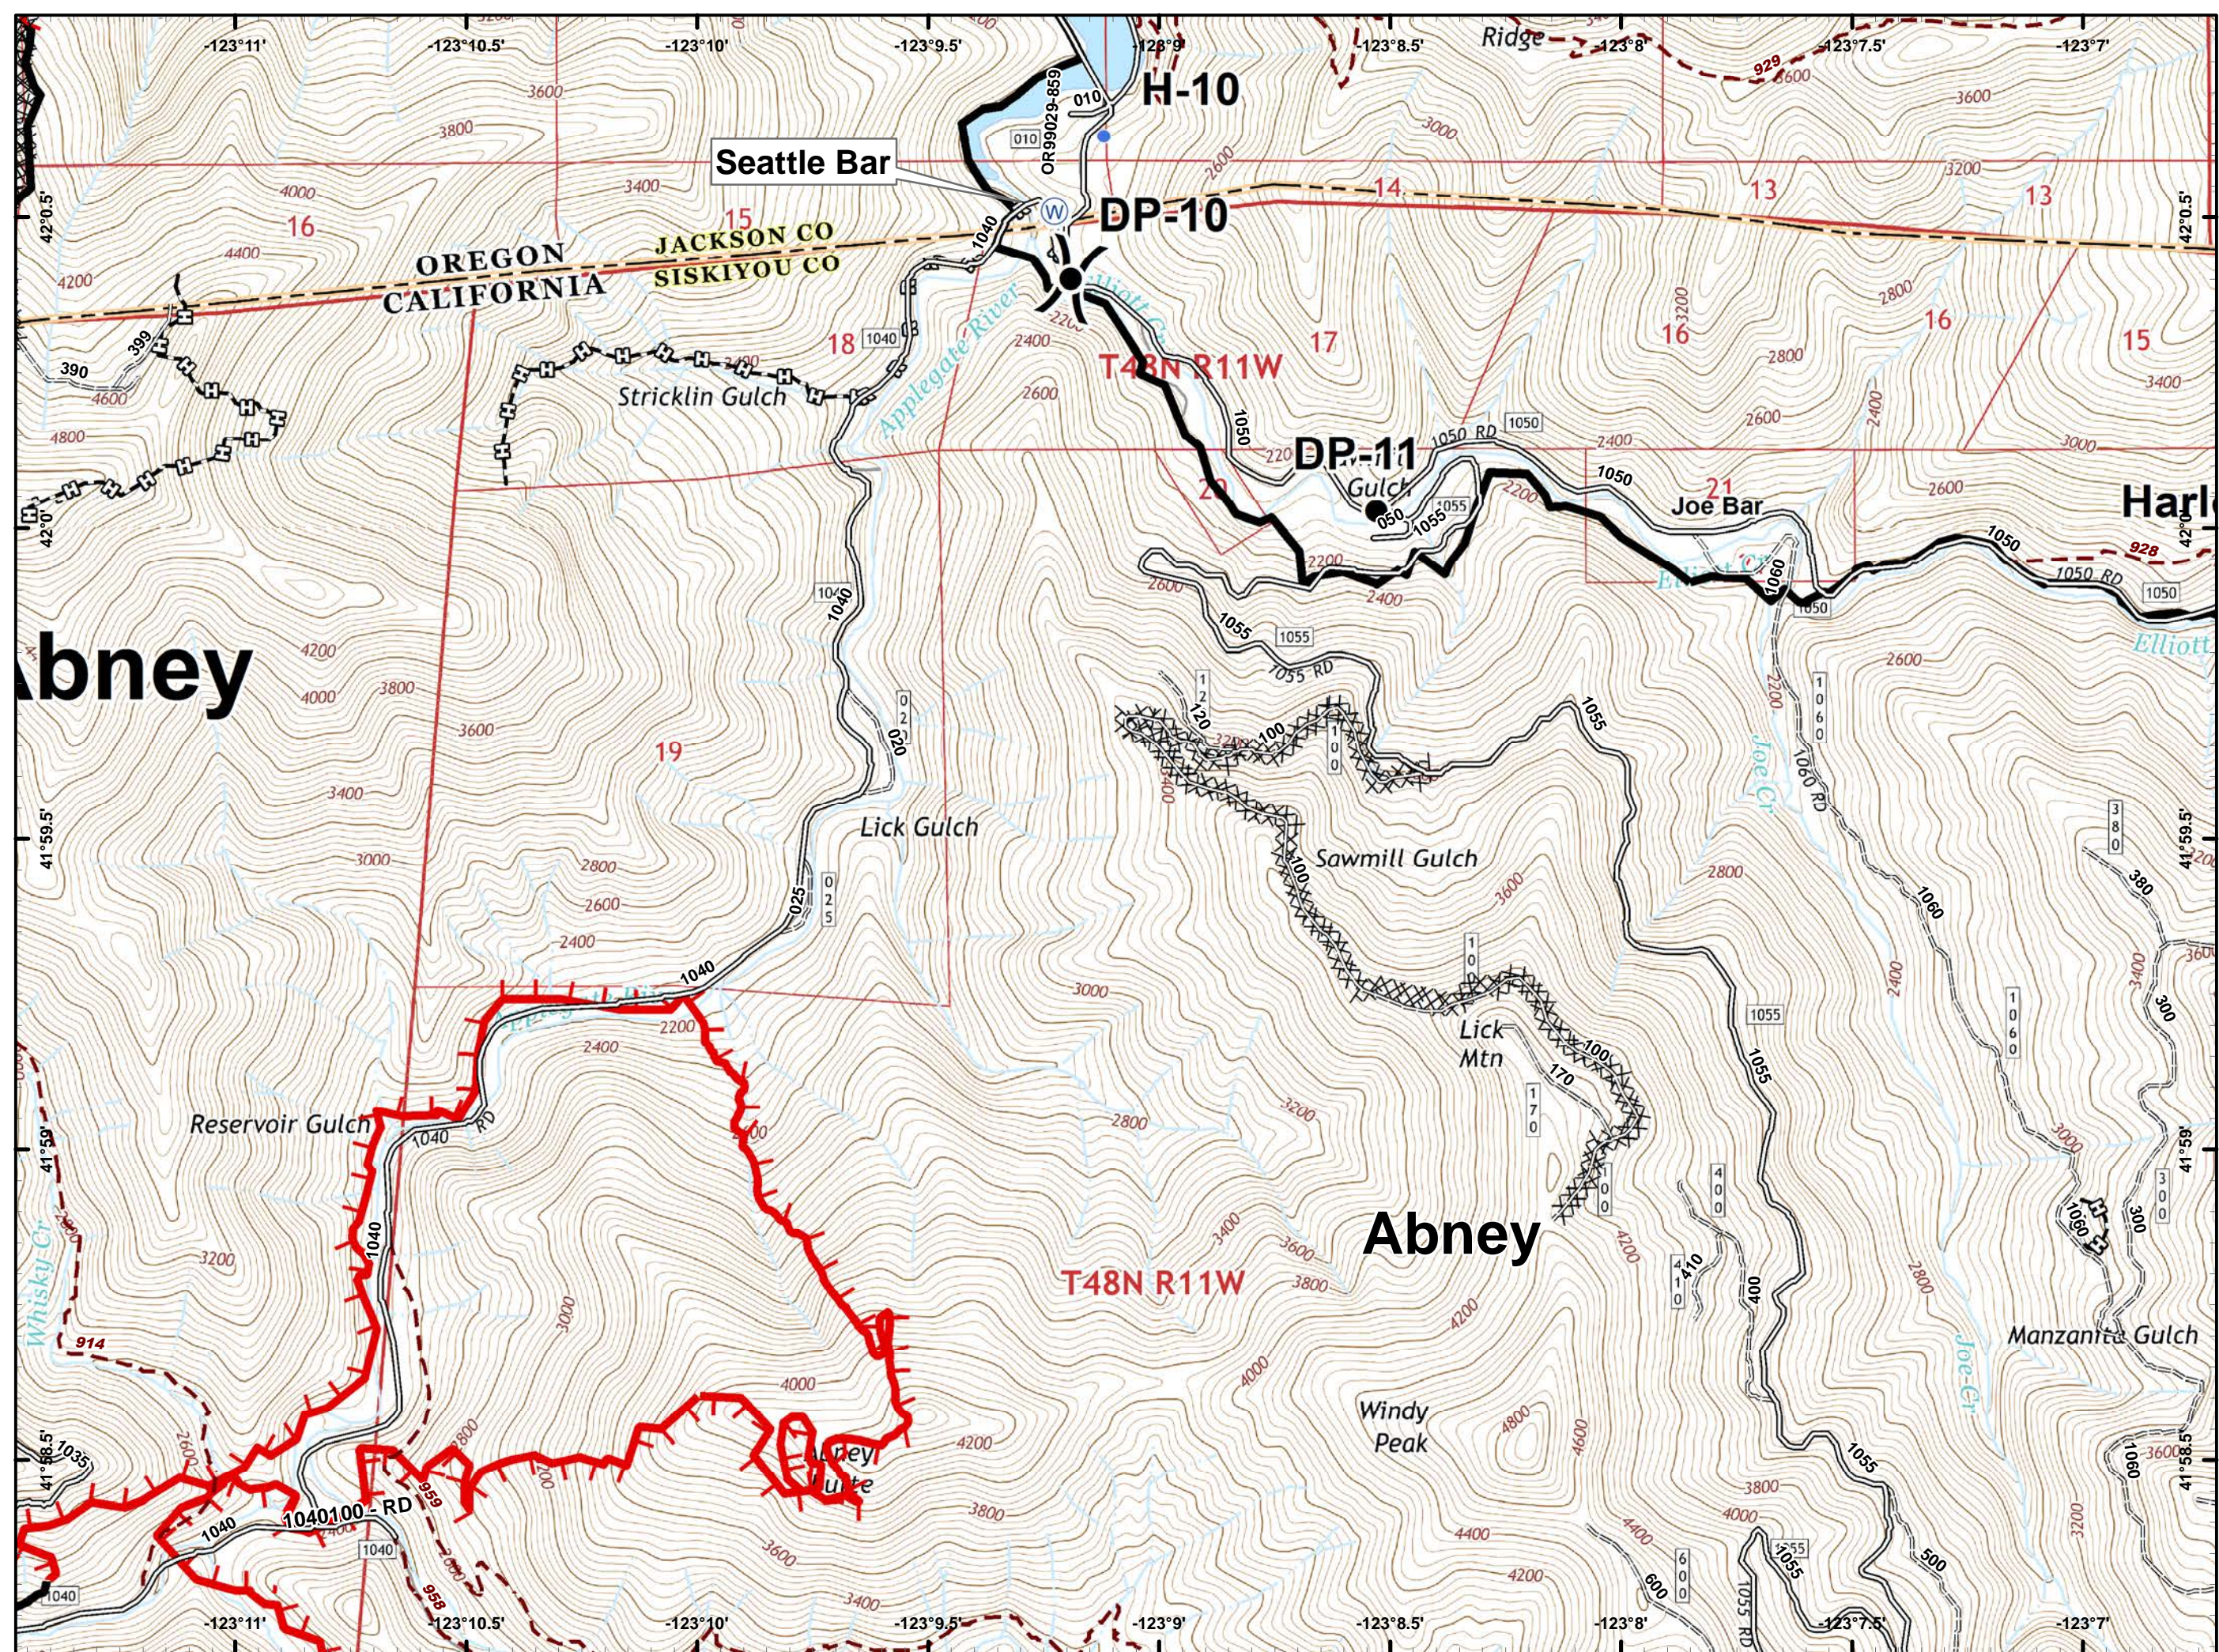

**Miller Complex  
OR-RSF-000647  
Rogue River Siskiyou  
National Forest  
10/11/2017**

- ★ Towns
- ⊞ Map Index Pages
- Fire Area

- Drop Point
- Helispot
- Ⓡ Repeater
- 🔴 Uncontrolled Fire Edge
- ⚫ Completed Line
- ⚡ Completed Dozer Line
- 🔗 Completed Hand Line
- 🏠 Private and State

- Ⓒ Camp
- Drop Point
- Helispot
- ⌚ Lookout
- Ⓜ Water Source
- ⚠ Value at Risk
- ) ( Division Break
- 🔴 Uncontrolled Fire Edge
- ⚫ Completed Line
- ⚡ Completed Dozer Line
- ⚡ Completed Hand Line
- 🛣 Road as Completed Line
- ⚡ Private and State

- Drop Point
- Ⓜ Water Source
- 🔴 Uncontrolled Fire Edge
- ⚫ Completed Line
- ⚫ Completed Dozer Line
- ⚫ Completed Hand Line
- 🚶 Road as Completed Line
- 🌿 Wilderness
- 🏠 Private and State

- Drop Point
- Helispot
- Ⓜ Water Source
- ⚠ Value at Risk
- ) ( Division Break
- 🔴 Uncontrolled Fire Edge
- ⚫ Completed Line
- ⚫ Completed Dozer Line
- ⚫ Completed Hand Line
- ⚫ Road as Completed Line
- ⚫ Private and State

-  Dip Site
-  Drop Point
-  Fire Location
-  Repeater
-  Division Break
-  Uncontrolled Fire Edge
-  Completed Line
-  Completed Hand Line
-  Wilderness

- Helispot
- ) ( Division Break
- 🔴 Uncontrolled Fire Edge
- ⚫ Completed Line
- 🔲 Completed Hand Line