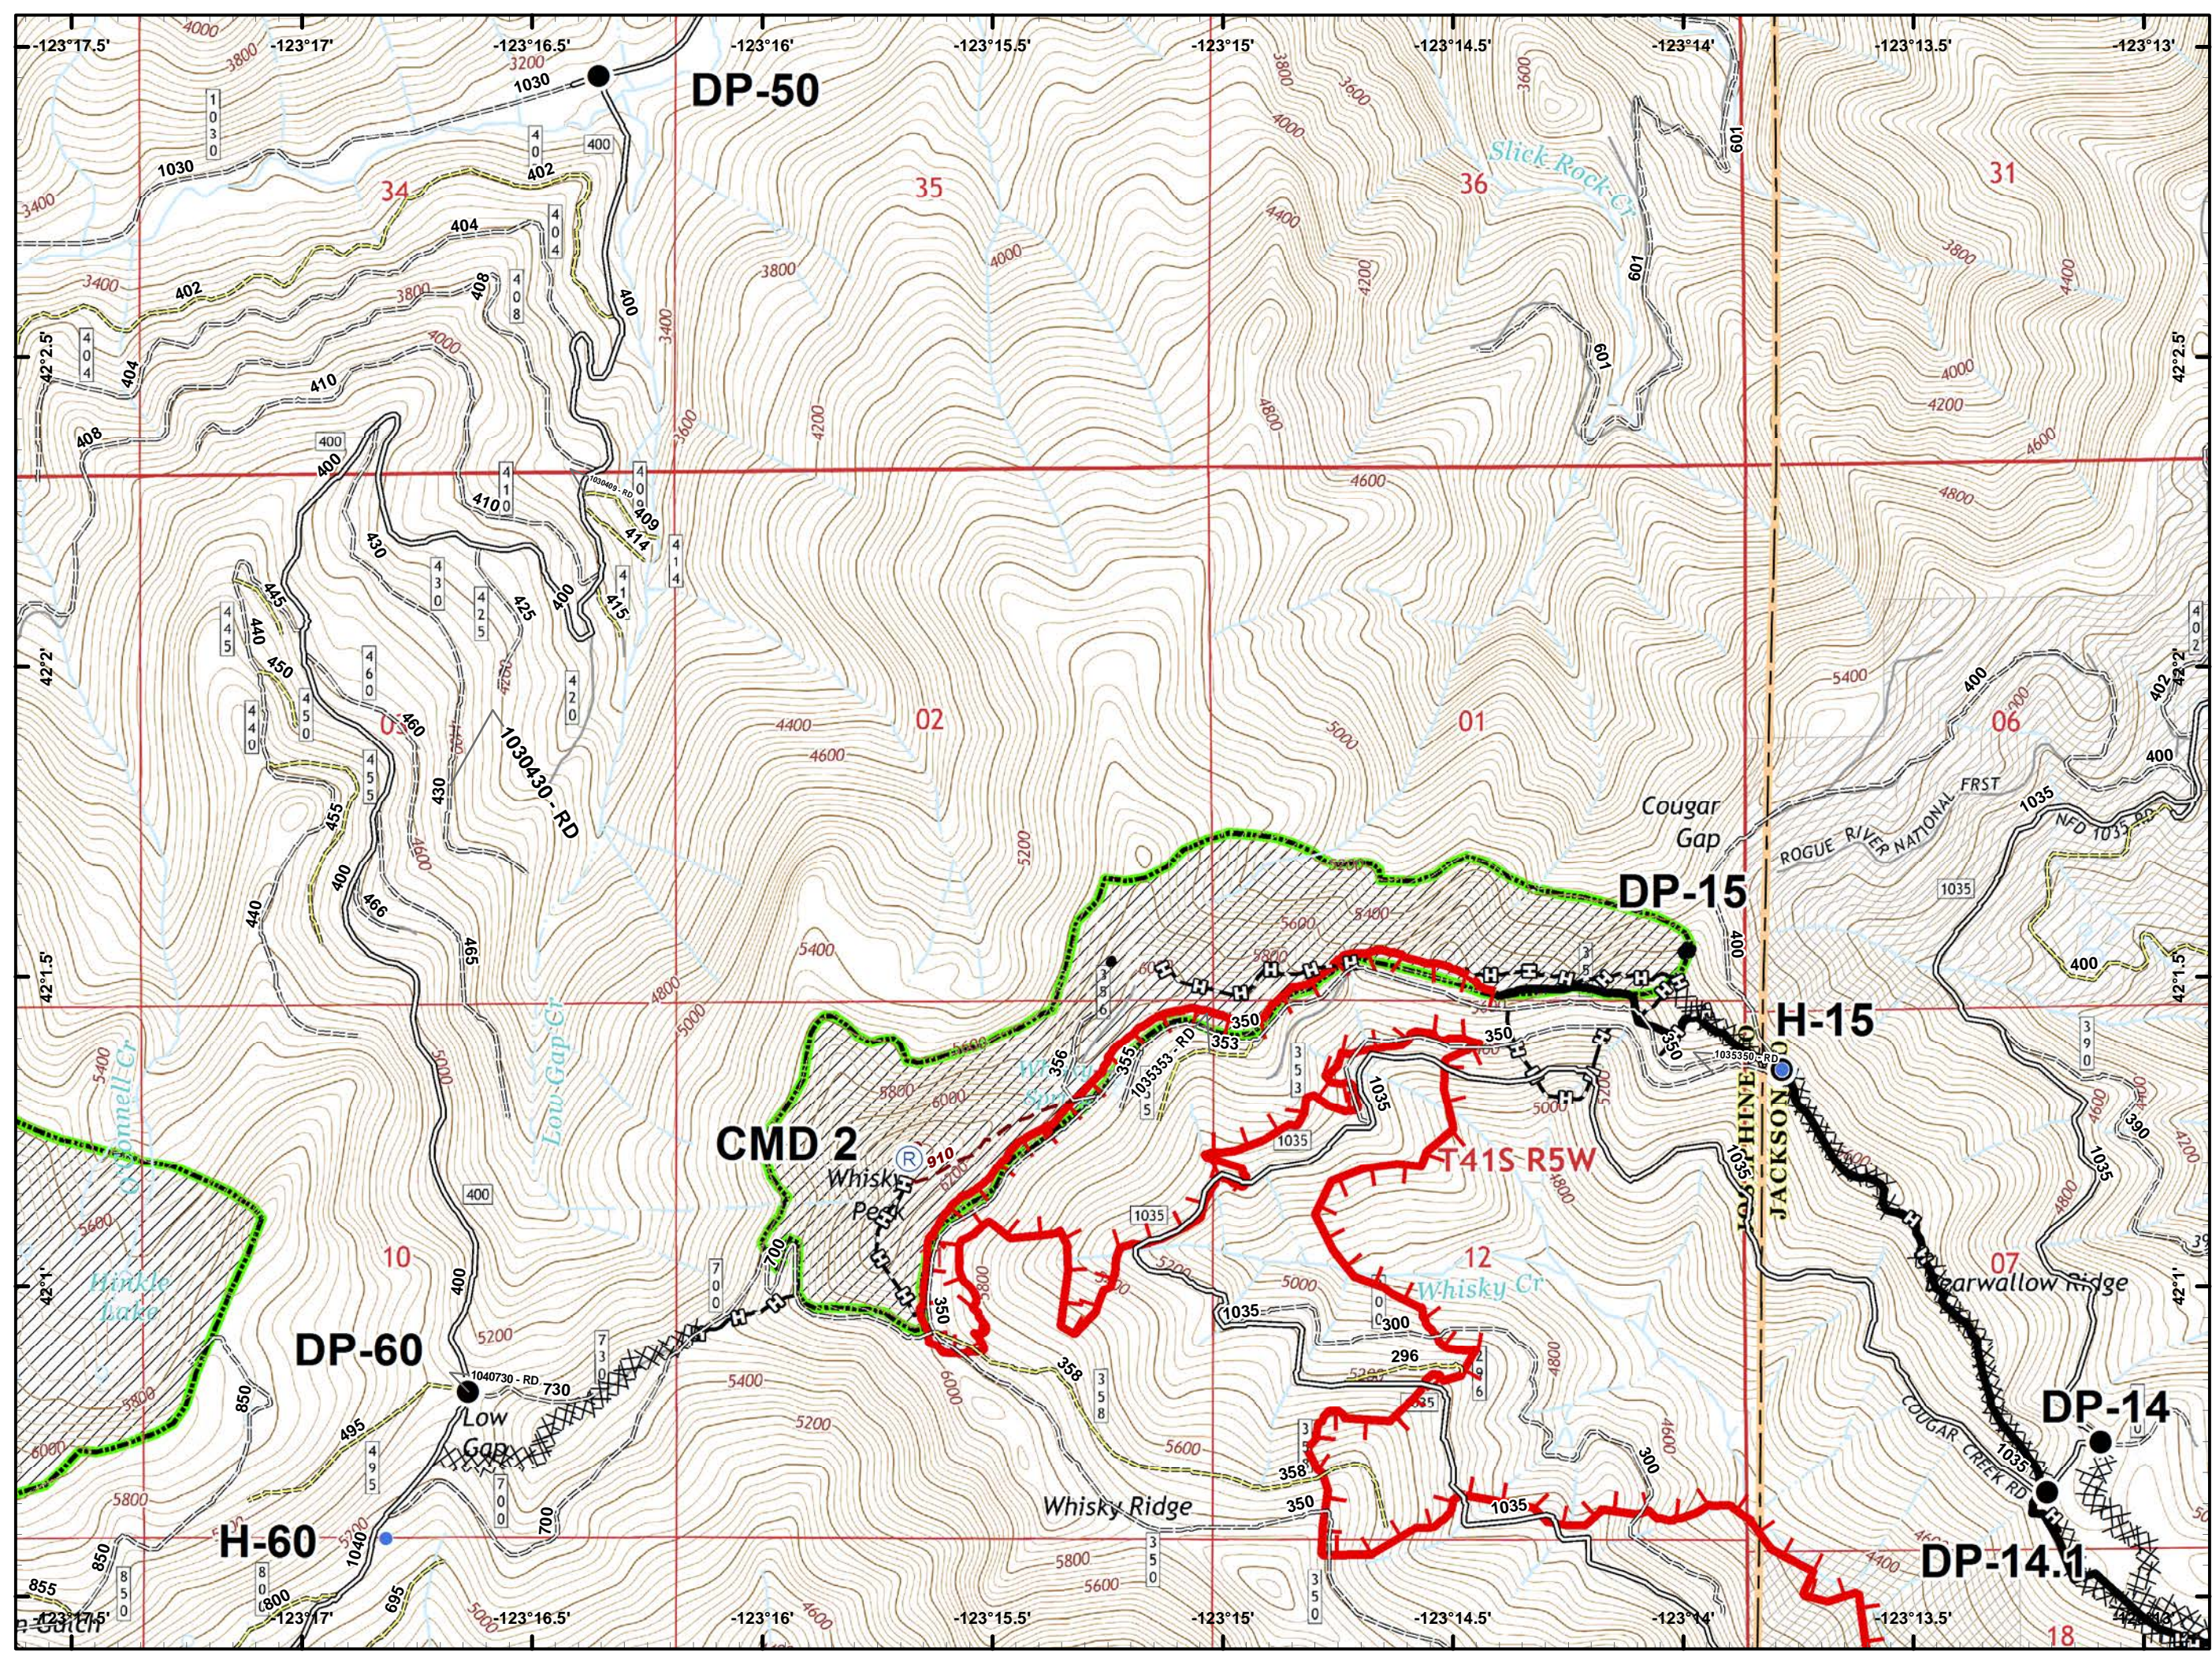

- Ⓒ Camp
- Drop Point
- Helispot
- ⌚ Lookout
- Ⓜ Water Source
- ⚠ Value at Risk
- ) ( Division Break
- 🔴 Uncontrolled Fire Edge
- ⚫ Completed Line
- ⚡ Completed Dozer Line
- ⚡ Completed Hand Line
- 🛣 Road as Completed Line
- ⚡ Private and State

- Drop Point
- Ⓜ Water Source
- 🔴 Uncontrolled Fire Edge
- ⚫ Completed Line
- ⚫ Completed Dozer Line
- ⚫ Completed Hand Line
- 🚶 Road as Completed Line
- 🌿 Wilderness
- 🏠 Private and State

- Drop Point
- Helispot
- Ⓜ Water Source
- ⚠ Value at Risk
- ) ( Division Break
- 🔴 Uncontrolled Fire Edge
- ⚫ Completed Line
- ⚫ Completed Dozer Line
- ⚫ Completed Hand Line
- ⚫ Road as Completed Line
- ⚫ Private and State

- Drop Point
- Helispot
- Landmark
- 🔴 Uncontrolled Fire Edge
- ⚫ Completed Line
- ⚫ Completed Dozer Line
- ⚫ Completed Hand Line
- ⚫ Private and State

-  Drop Point
-  Uncontrolled Fire Edge
-  Completed Dozer Line
-  Completed Hand Line
-  Private and State

-  Dip Site
-  Drop Point
-  Fire Location
-  Repeater
-  Division Break
-  Uncontrolled Fire Edge
-  Completed Line
-  Completed Hand Line
-  Wilderness

- Helispot
- ) ( Division Break
- 🔴 Uncontrolled Fire Edge
- ⚫ Completed Line
- 🔲 Completed Hand Line