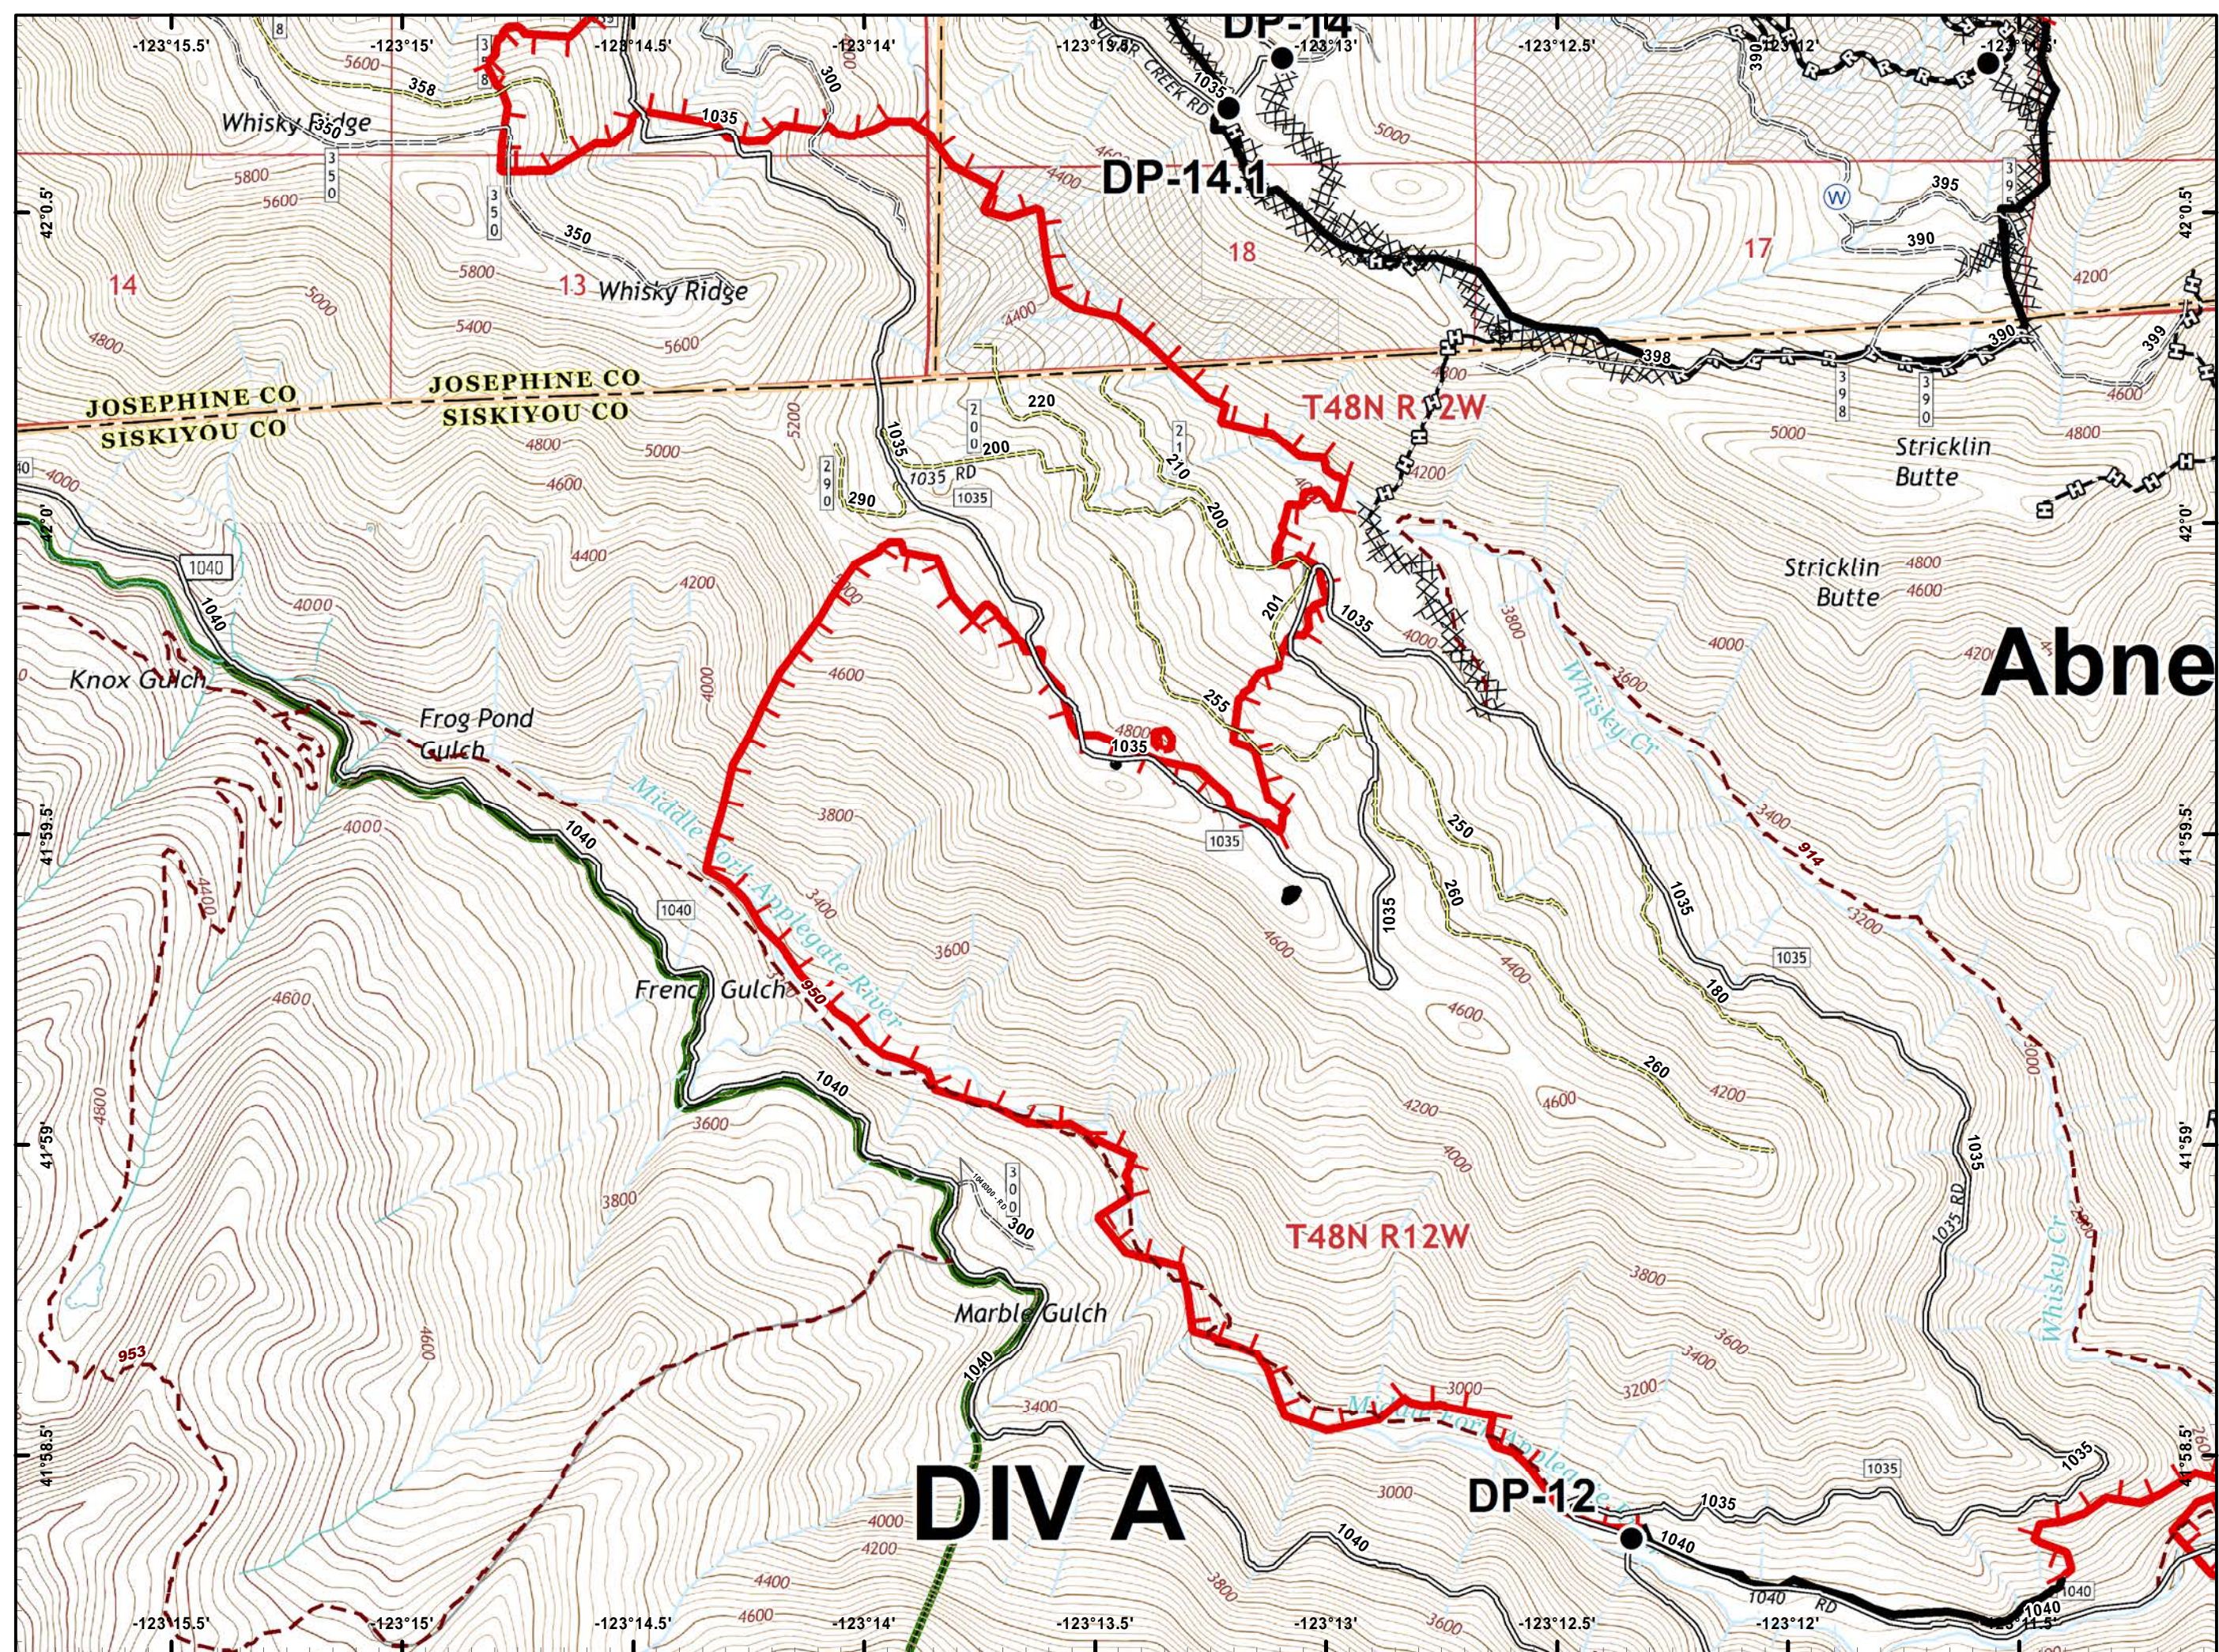

- Ⓒ Camp
- Drop Point
- Helispot
- ⌚ Lookout
- Ⓜ Water Source
- ⚠ Value at Risk
- ) ( Division Break
- 🔴 Uncontrolled Fire Edge
- ⚫ Completed Line
- ⚡ Completed Dozer Line
- ⚡ Completed Hand Line
- 🛣 Road as Completed Line
- ⚡ Private and State

- Drop Point
- Ⓜ Water Source
- 🔴 Uncontrolled Fire Edge
- ⚫ Completed Line
- ⚫ Completed Dozer Line
- ⚫ Completed Hand Line
- 🚶 Road as Completed Line
- 🌿 Wilderness
- 🏠 Private and State

- Drop Point
- Helispot
- Ⓜ Water Source
- ⚠ Value at Risk
- ) ( Division Break
- 🔴 Uncontrolled Fire Edge
- ⚫ Completed Line
- ⚫ Completed Dozer Line
- ⚫ Completed Hand Line
- ⚫ Road as Completed Line
- ⚫ Private and State

- Drop Point
- Helispot
- Landmark
- 🔴 Uncontrolled Fire Edge
- ⚫ Completed Line
- ⚫ Completed Dozer Line
- ⚫ Completed Hand Line
- ⚫ Private and State

-  Drop Point
-  Uncontrolled Fire Edge
-  Completed Dozer Line
-  Completed Hand Line
-  Private and State

-  Dip Site
-  Drop Point
-  Fire Location
-  Repeater
-  Division Break
-  Uncontrolled Fire Edge
-  Completed Line
-  Completed Hand Line
-  Wilderness

- Helispot
- ) ( Division Break
- 🔴 Uncontrolled Fire Edge
- ⚫ Completed Line
- 🔲 Completed Hand Line