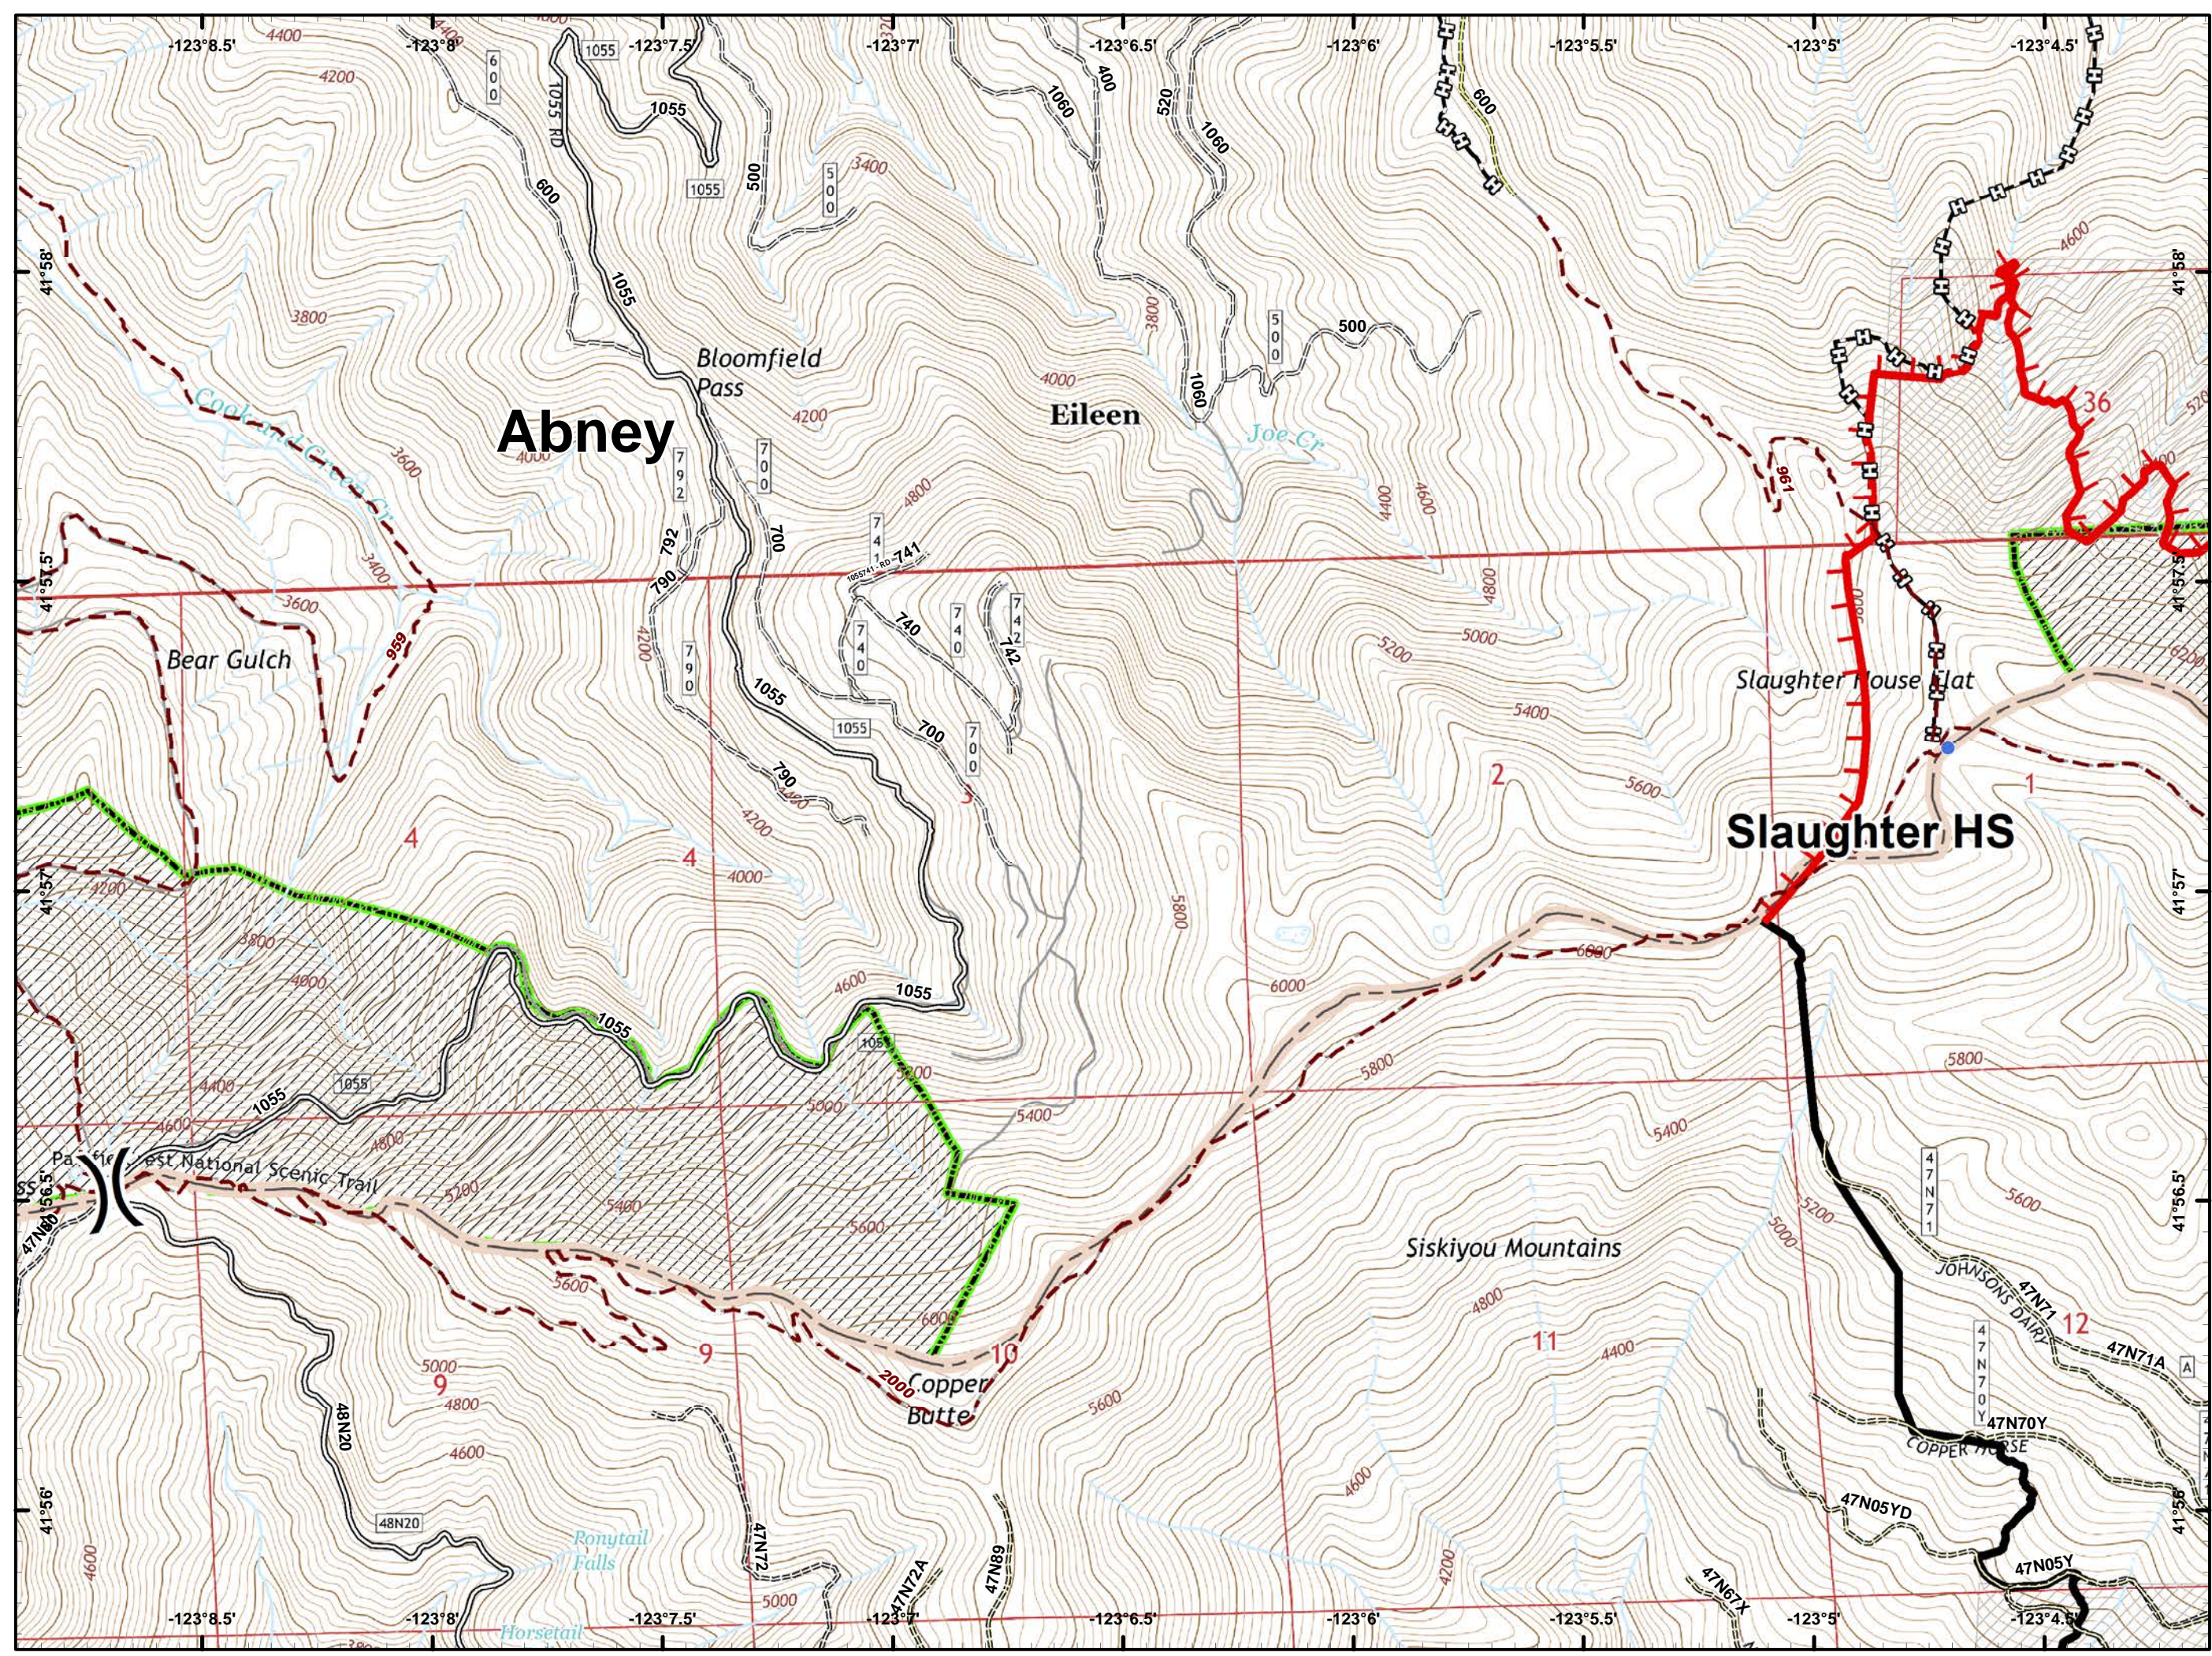

- Drop Point
- Ⓜ Water Source
- 🔴 Uncontrolled Fire Edge
- ⚫ Completed Line
- ⚫ Completed Dozer Line
- ⚫ Completed Hand Line
- 🚶 Road as Completed Line
- 🌿 Wilderness
- 🏠 Private and State

- Drop Point
- Helispot
- Ⓜ Water Source
- ⚠ Value at Risk
- ) ( Division Break
- 🔴 Uncontrolled Fire Edge
- ⚫ Completed Line
- ⚫ Completed Dozer Line
- ⚫ Completed Hand Line
- ⚫ Road as Completed Line
- ⚫ Private and State

- Drop Point
- Helispot
- Landmark
- 🔴 Uncontrolled Fire Edge
- ⚫ Completed Line
- ⚫ Completed Dozer Line
- ⚫ Completed Hand Line
- ⚫ Private and State

-  Drop Point
-  Uncontrolled Fire Edge
-  Completed Dozer Line
-  Completed Hand Line
-  Private and State

-  Dip Site
-  Drop Point
-  Fire Location
-  Repeater
-  Division Break
-  Uncontrolled Fire Edge
-  Completed Line
-  Completed Hand Line
-  Wilderness

- Helispot
- ) ( Division Break
- 🔴 Uncontrolled Fire Edge
- ⚫ Completed Line
- 🔲 Completed Hand Line

- Drop Point
- Helispot
- 🔴 Uncontrolled Fire Edge
- ⚡ Completed Line
- ⚡ Completed Dozer Line
- ⚡ Completed Hand Line