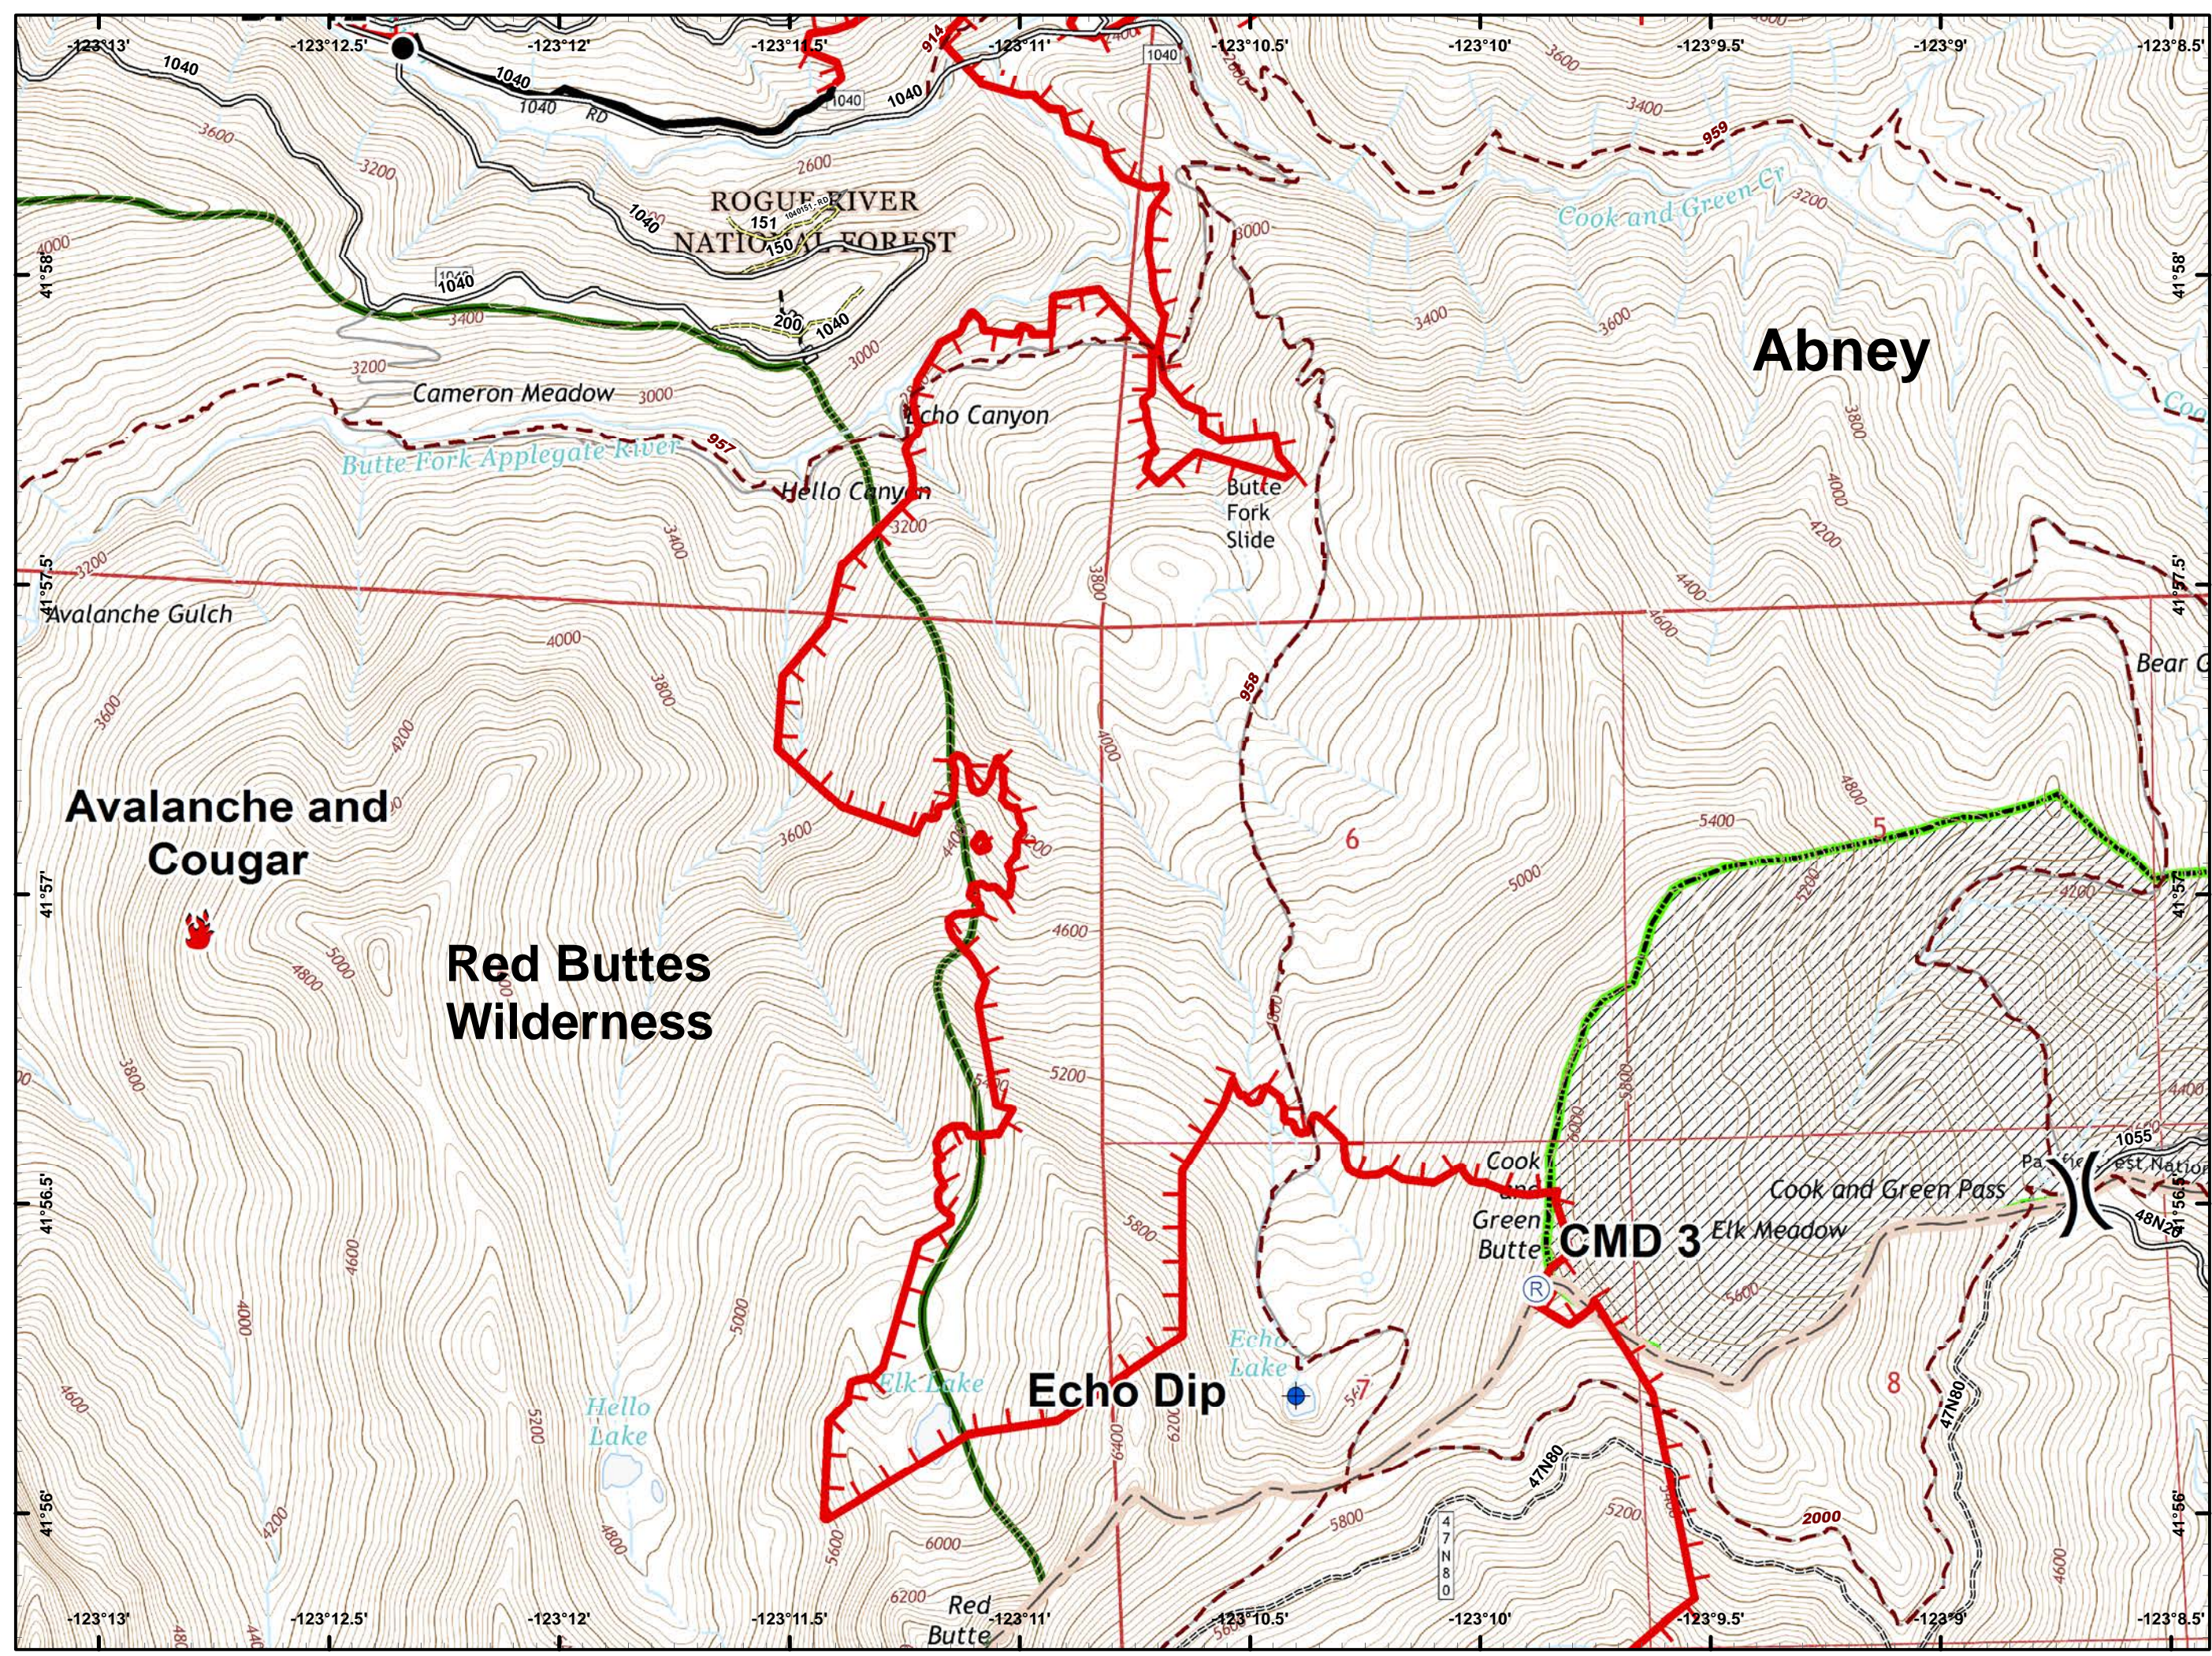

- Ⓒ Camp
- Drop Point
- Helispot
- ⌚ Lookout
- Ⓜ Water Source
- ⚠ Value at Risk
- ) ( Division Break
- 🔴 Uncontrolled Fire Edge
- ⚫ Completed Line
- ⚡ Completed Dozer Line
- ⚡ Completed Hand Line
- 🛣 Road as Completed Line
- ⚡ Private and State

- Drop Point
- Ⓜ Water Source
- 🔴 Uncontrolled Fire Edge
- ⚫ Completed Line
- ⚫ Completed Dozer Line
- ⚫ Completed Hand Line
- 🚶 Road as Completed Line
- 🌿 Wilderness
- 🏠 Private and State

- Drop Point
- Helispot
- Ⓜ Water Source
- ⚠ Value at Risk
- ) ( Division Break
- 🔴 Uncontrolled Fire Edge
- ⚫ Completed Line
- ⚫ Completed Dozer Line
- ⚫ Completed Hand Line
- ⚫ Road as Completed Line
- ⚫ Private and State

- Drop Point
- Helispot
- Landmark
- 🔴 Uncontrolled Fire Edge
- ⚫ Completed Line
- ⚫ Completed Dozer Line
- ⚫ Completed Hand Line
- ⚫ Private and State

-  Drop Point
-  Uncontrolled Fire Edge
-  Completed Dozer Line
-  Completed Hand Line
-  Private and State

-  Dip Site
-  Drop Point
-  Fire Location
-  Repeater
-  Division Break
-  Uncontrolled Fire Edge
-  Completed Line
-  Completed Hand Line
-  Wilderness

- Helispot
- ) ( Division Break
- 🔴 Uncontrolled Fire Edge
- ⚫ Completed Line
- 🔲 Completed Hand Line