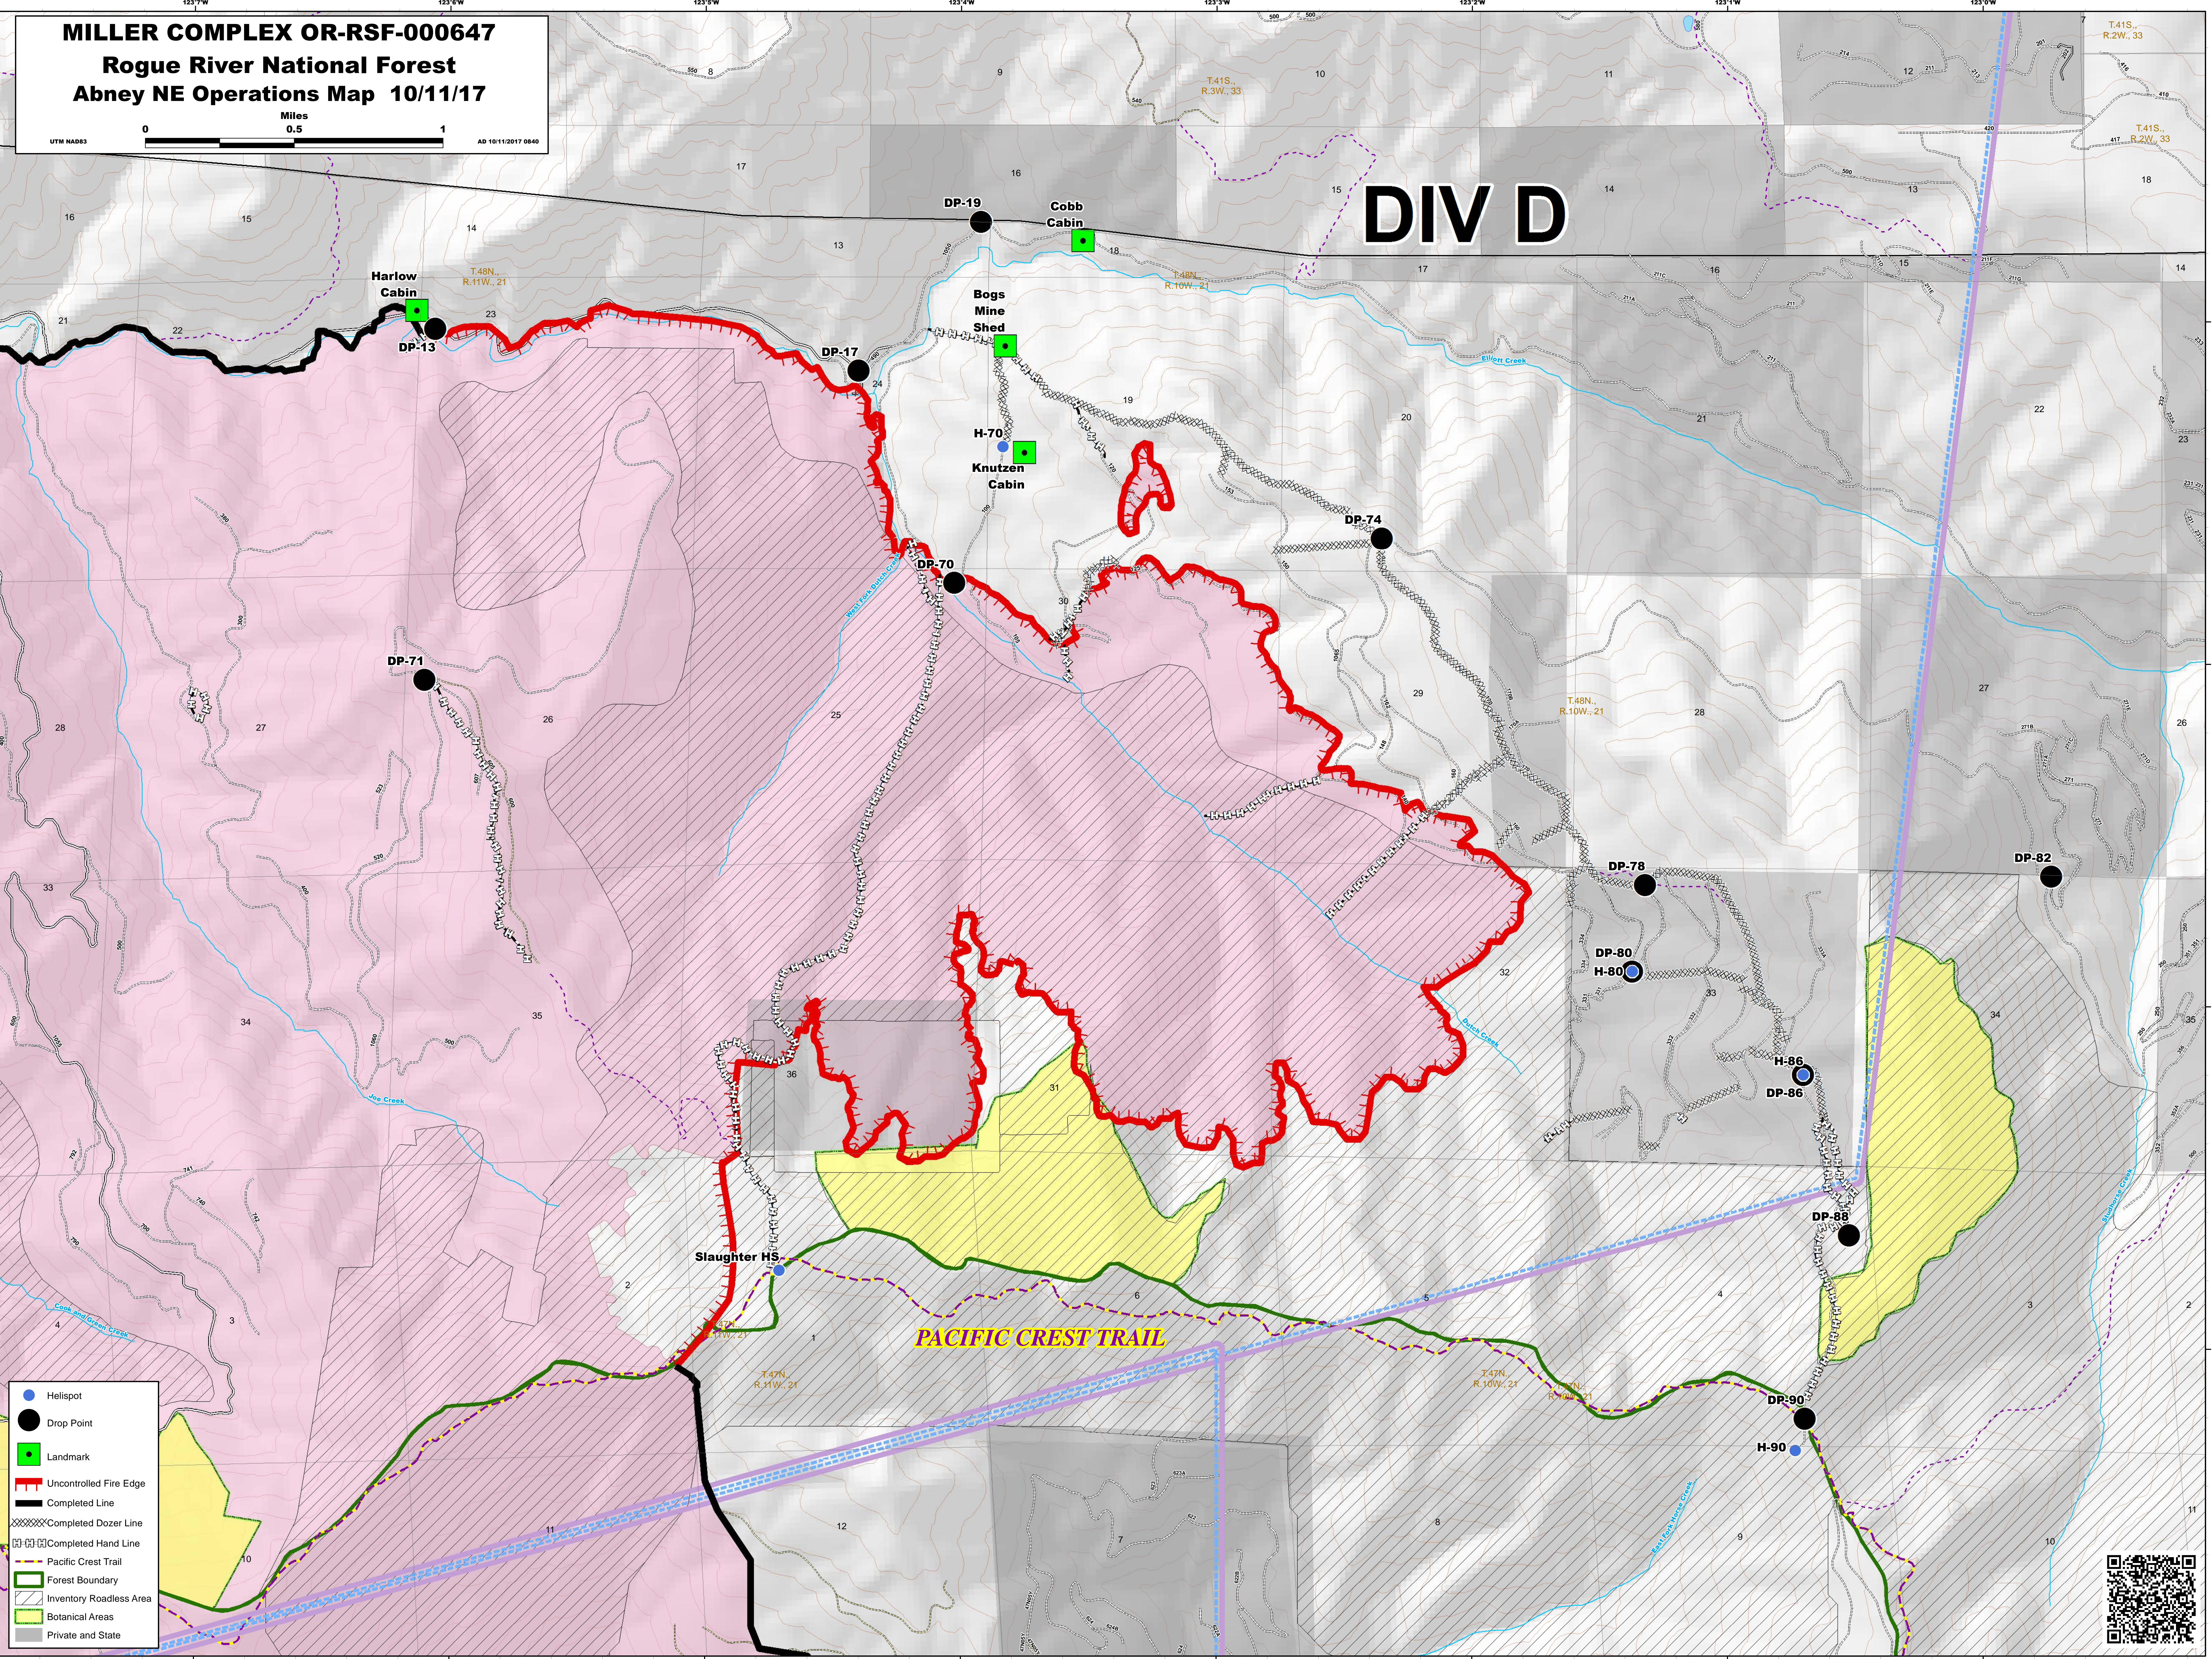

**MILLER COMPLEX OR-RSF-000647**

**Rogue River National Forest  
Abney NE Operations Map 10/11/17**

**DIV D**

- Helispot
- Drop Point
- Landmark
- Uncontrolled Fire Edge
- Completed Line
- - - Completed Dozer Line
- · · Completed Hand Line
- Pacific Crest Trail
- Forest Boundary
- Inventory Roadless Area
- Botanical Areas
- Private and State