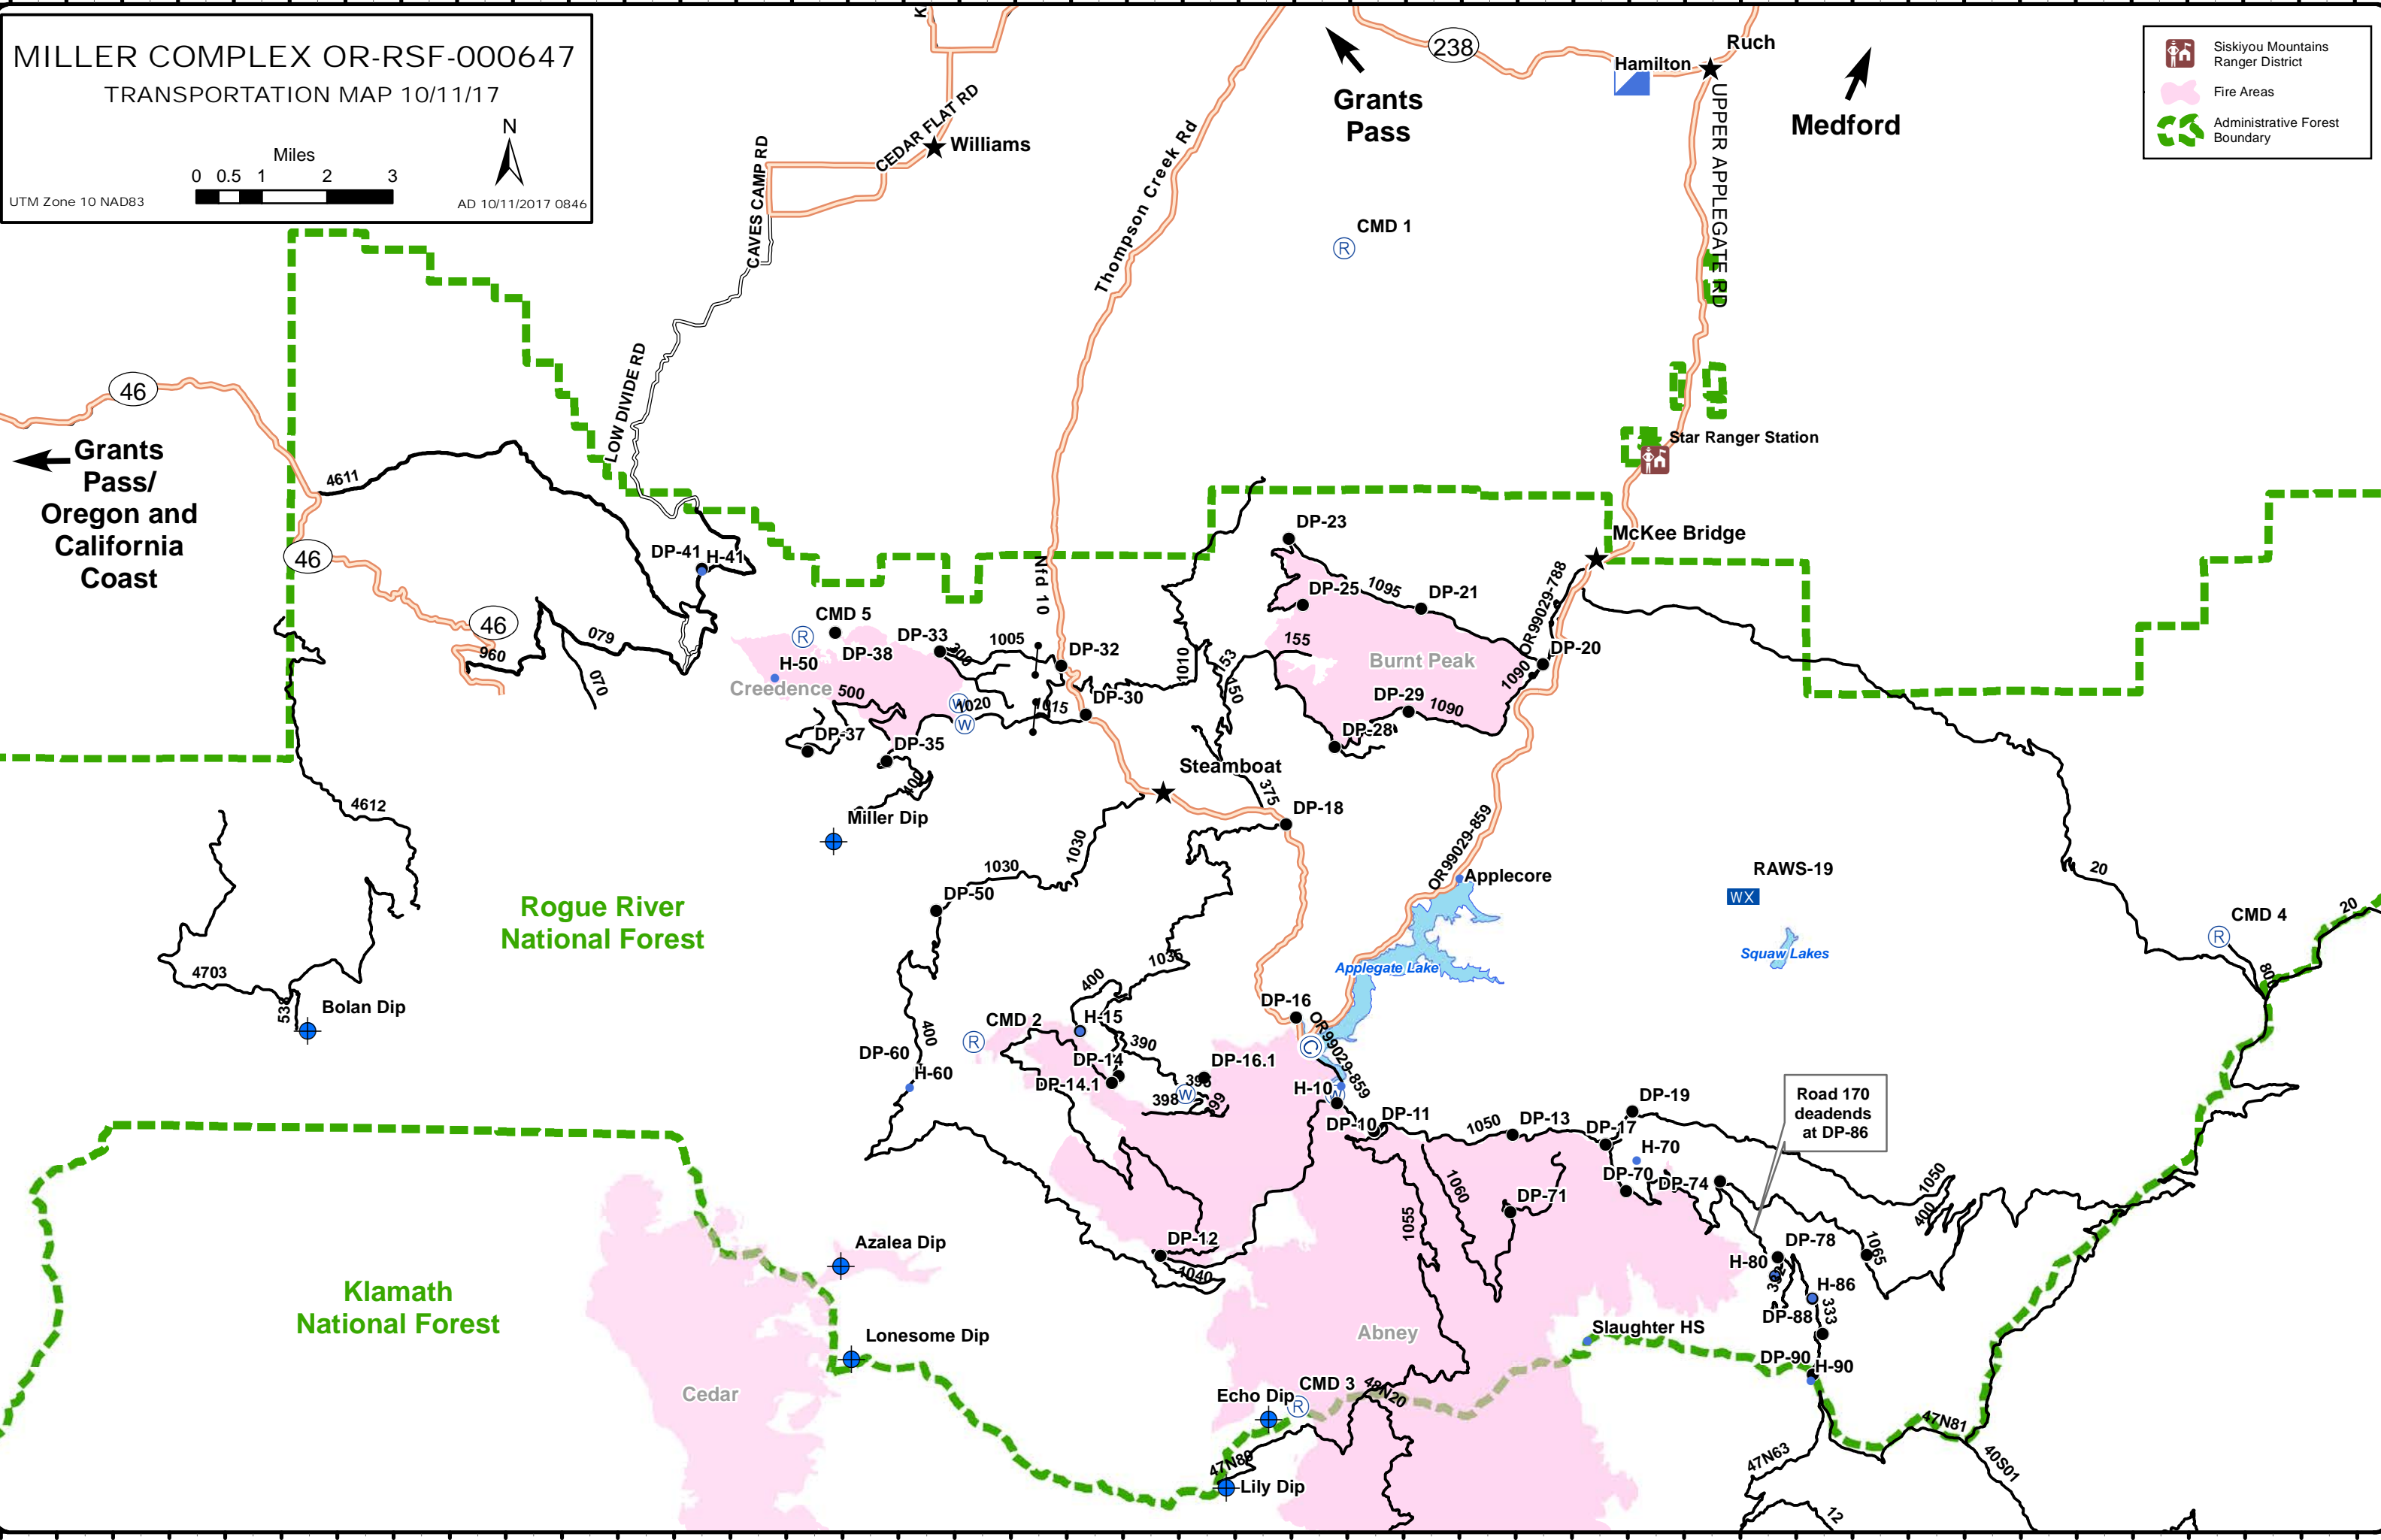

MILLER COMPLEX OR-RSF-000647 TRANSPORTATION MAP 10/11/17

- Siskiyou Mountains Ranger District
- Fire Areas
- Administrative Forest Boundary

Road 170 deadends at DP-86