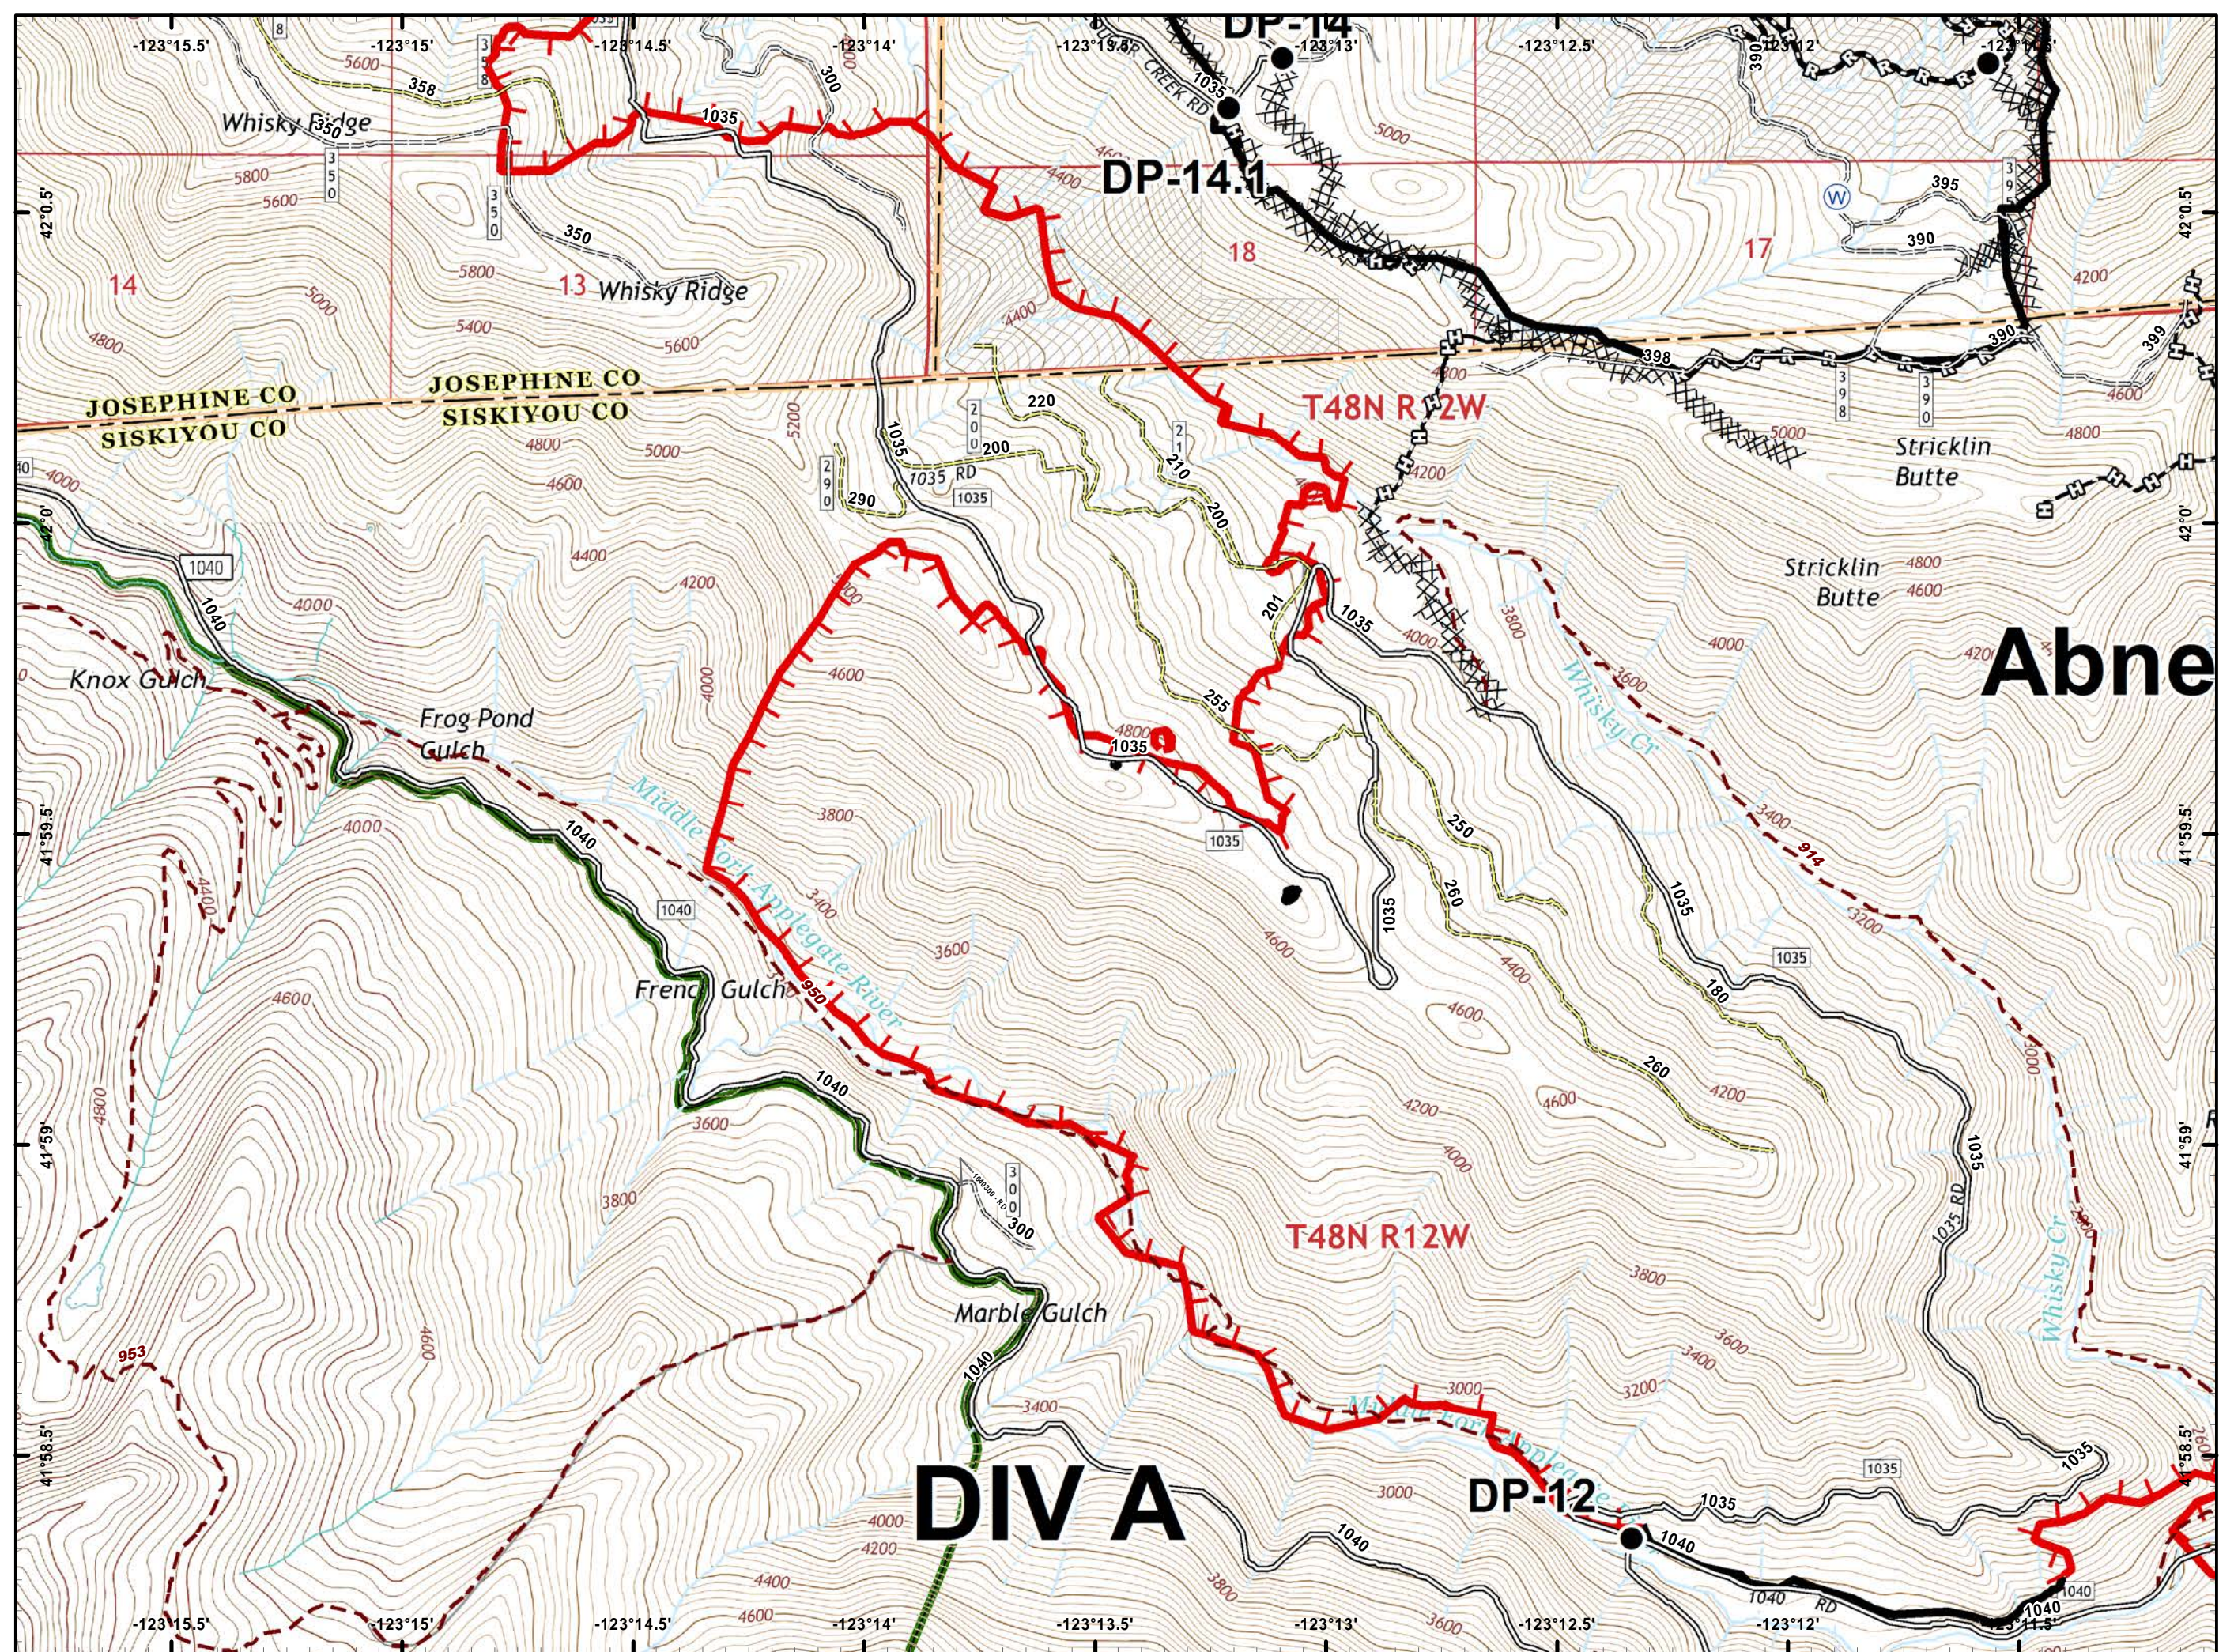

**Miller Complex
OR-RSF-000647
Rogue River Siskiyou
National Forest
10/12/2017**

- ★ Towns
- ⊞ Map Index Pages
- Fire Area

- Drop Point
- Helispot
- Ⓡ Repeater
- 🔴 Uncontrolled Fire Edge
- ⚫ Completed Line
- ⚫ Completed Dozer Line
- ⚫ Completed Hand Line
- ⚫ Private and State

-  Camp
-  Drop Point
-  Helispot
-  Lookout
-  Water Source
-  Value at Risk
-  Division Break
-  Uncontrolled Fire Edge
-  Completed Line
-  Completed Dozer Line
-  Completed Hand Line
-  Road as Completed Line
-  Private and State

- Drop Point
- Ⓜ Water Source
- 🔴 Uncontrolled Fire Edge
- ⚫ Completed Line
- ⚫ Completed Dozer Line
- ⚫ Completed Hand Line
- 🚶 Road as Completed Line
- 🌿 Wilderness
- 🏠 Private and State

Abne

- Drop Point
- Helispot
- Ⓜ Water Source
- ⚠ Value at Risk
-) (Division Break
- 🔴 Uncontrolled Fire Edge
- ⚫ Completed Line
- ⚡ Completed Dozer Line
- 👉 Completed Hand Line
- 🛣 Road as Completed Line
- ⚡ Private and State

- Drop Point
- Helispot
- Landmark
- 🔴 Uncontrolled Fire Edge
- ⚫ Completed Line
- ⚫ Completed Dozer Line
- ⚫ Completed Hand Line
- ⚫ Private and State

- Drop Point
- 🔴 Uncontrolled Fire Edge
- ⊗ Completed Dozer Line
- ⊕ Completed Hand Line
- ▤ Private and State