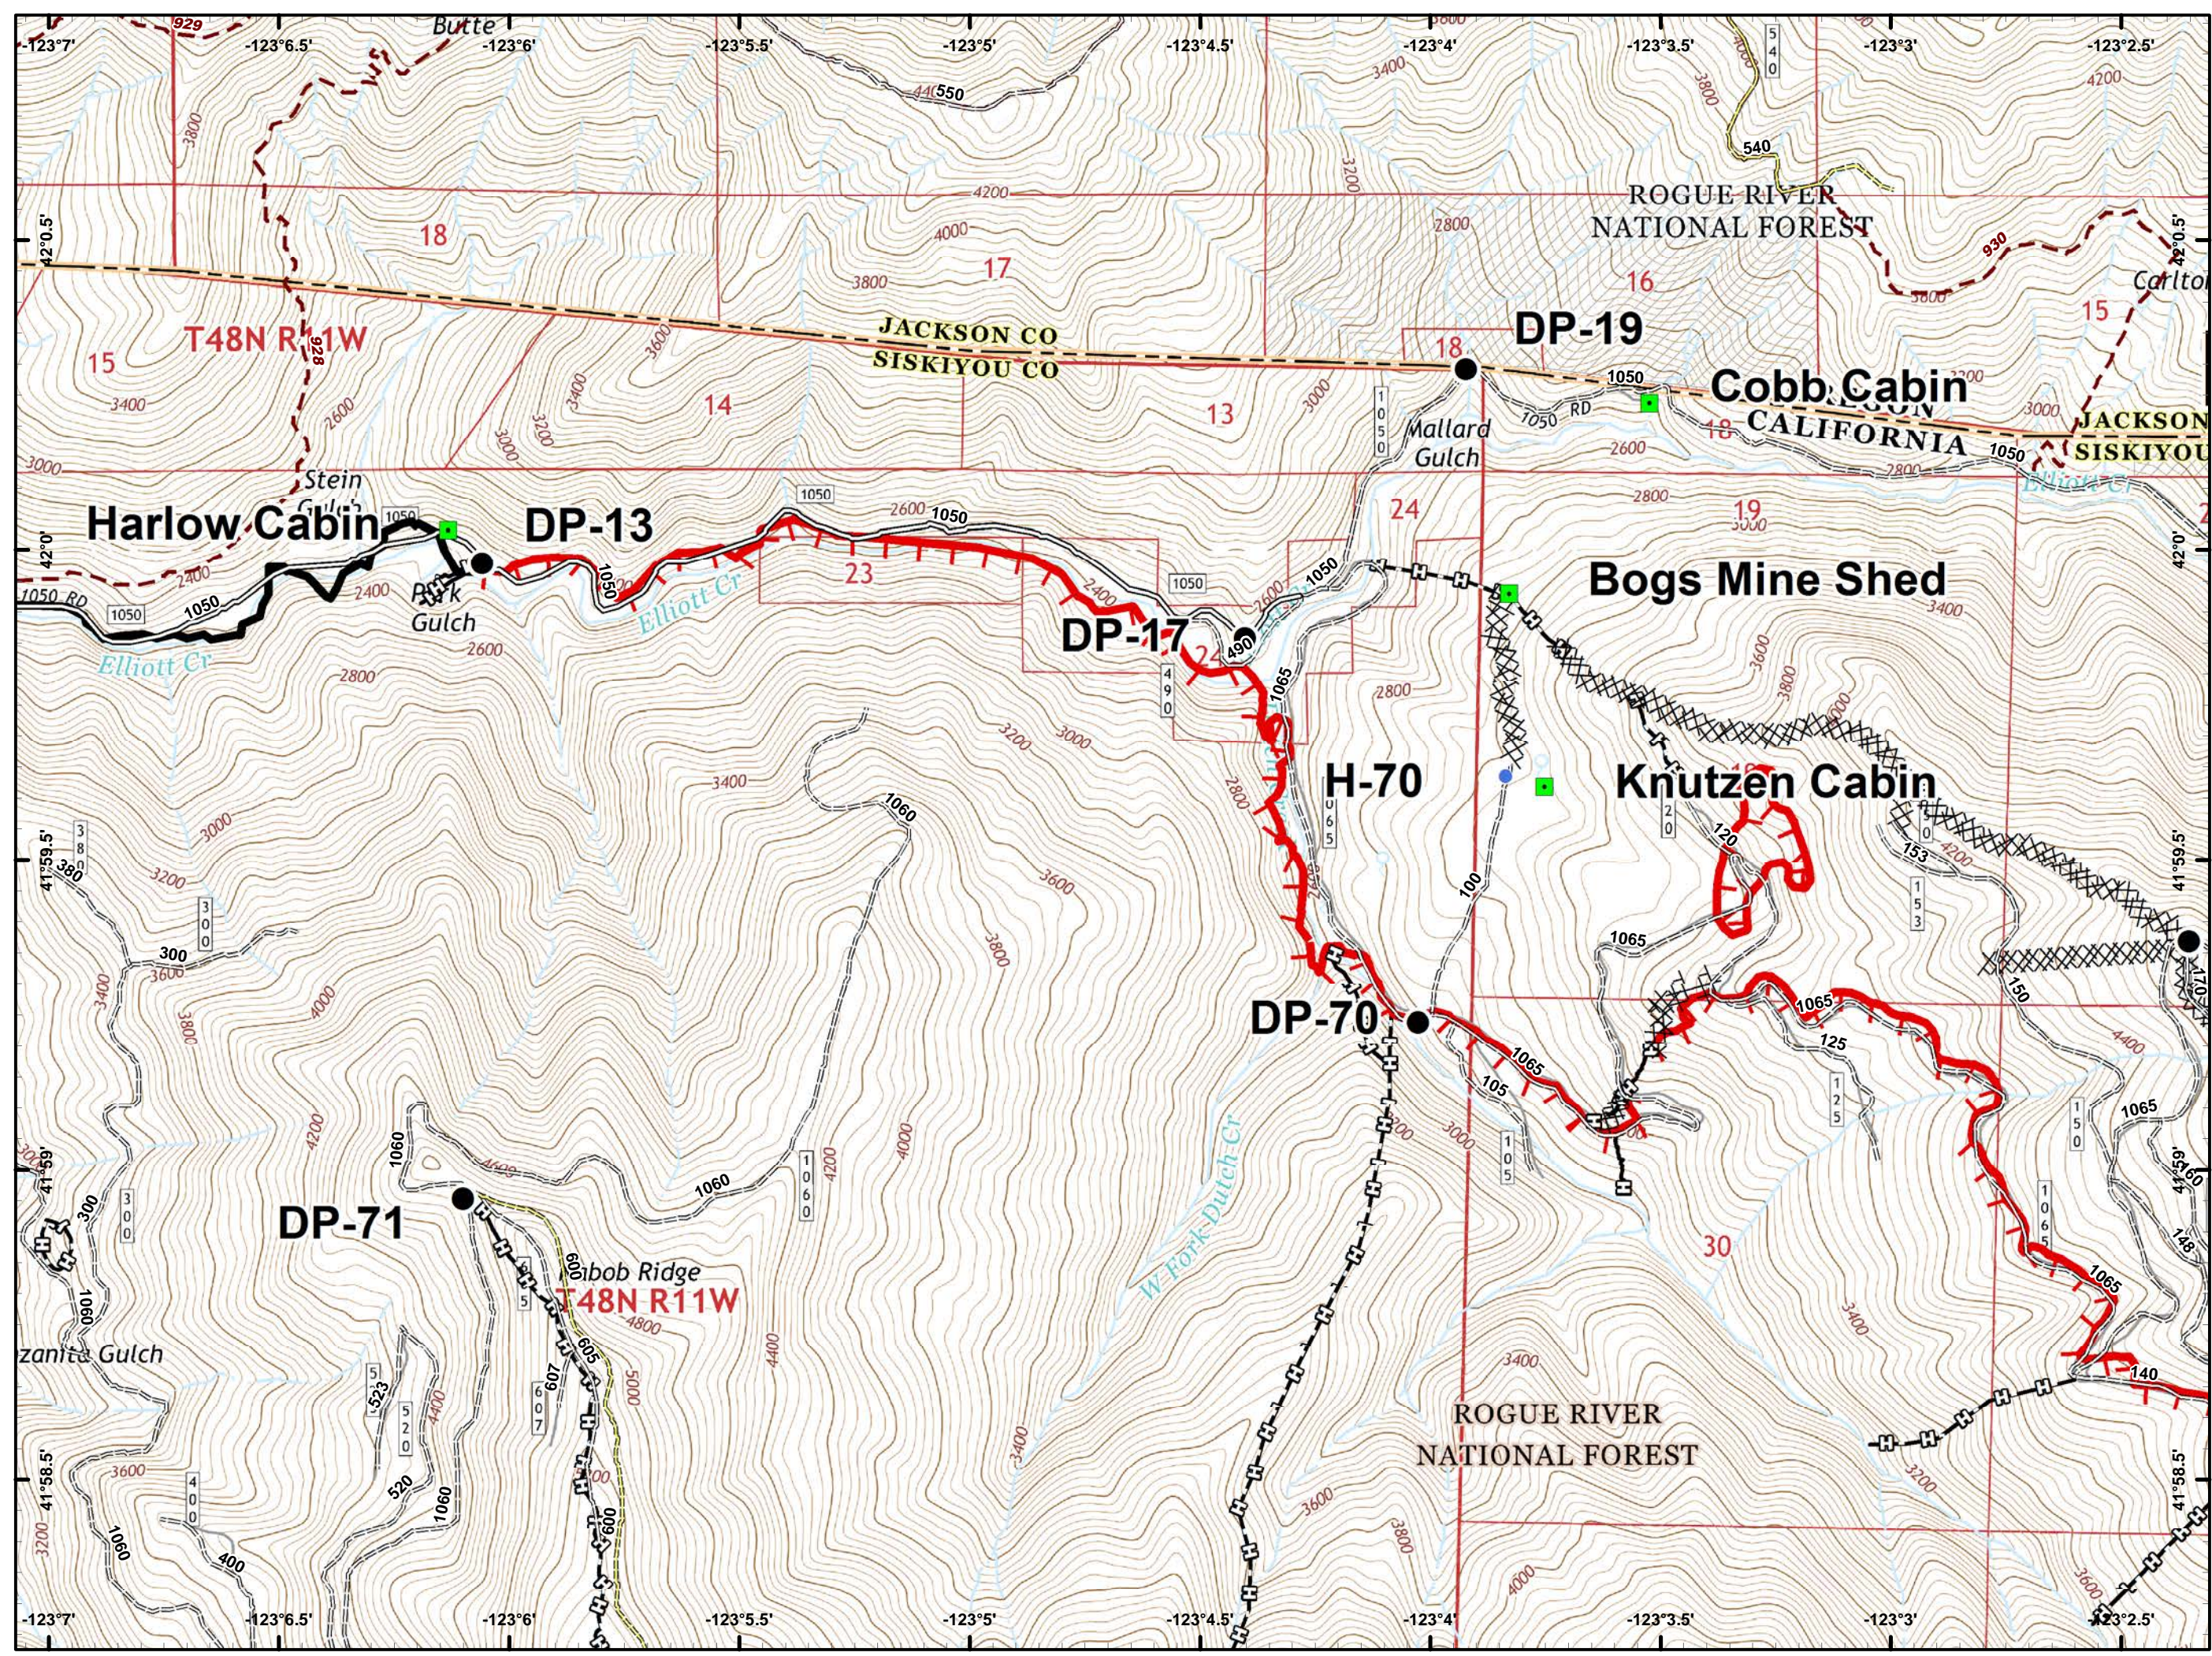

-  Camp
-  Drop Point
-  Helispot
-  Lookout
-  Water Source
-  Value at Risk
-  Division Break
-  Uncontrolled Fire Edge
-  Completed Line
-  Completed Dozer Line
-  Completed Hand Line
-  Road as Completed Line
-  Private and State

- Drop Point
- Ⓜ Water Source
- 🔴 Uncontrolled Fire Edge
- ⚫ Completed Line
- ⚫ Completed Dozer Line
- ⚫ Completed Hand Line
- 🚶 Road as Completed Line
- 🌿 Wilderness
- 🏠 Private and State

Abne

- Drop Point
- Helispot
- Ⓜ Water Source
- ⚠ Value at Risk
-) (Division Break
- 🔴 Uncontrolled Fire Edge
- ⚫ Completed Line
- ⚡ Completed Dozer Line
- 👉 Completed Hand Line
- 🛣 Road as Completed Line
- ⚡ Private and State

- Drop Point
- Helispot
- Landmark
- 🔴 Uncontrolled Fire Edge
- ⚫ Completed Line
- ⚫ Completed Dozer Line
- ⚫ Completed Hand Line
- ⚫ Private and State

- Drop Point
- 🔴 Uncontrolled Fire Edge
- ⊗ Completed Dozer Line
- ⊕ Completed Hand Line
- ▤ Private and State

- Helispot
-)) Division Break
- 🔴 Uncontrolled Fire Edge
- ⚫ Completed Line
- 🔗 Completed Hand Line

- Drop Point
- Helispot
- 🔴 Uncontrolled Fire Edge
- ⤿ Completed Line
- ⊗ Completed Dozer Line
- 👤 Completed Hand Line