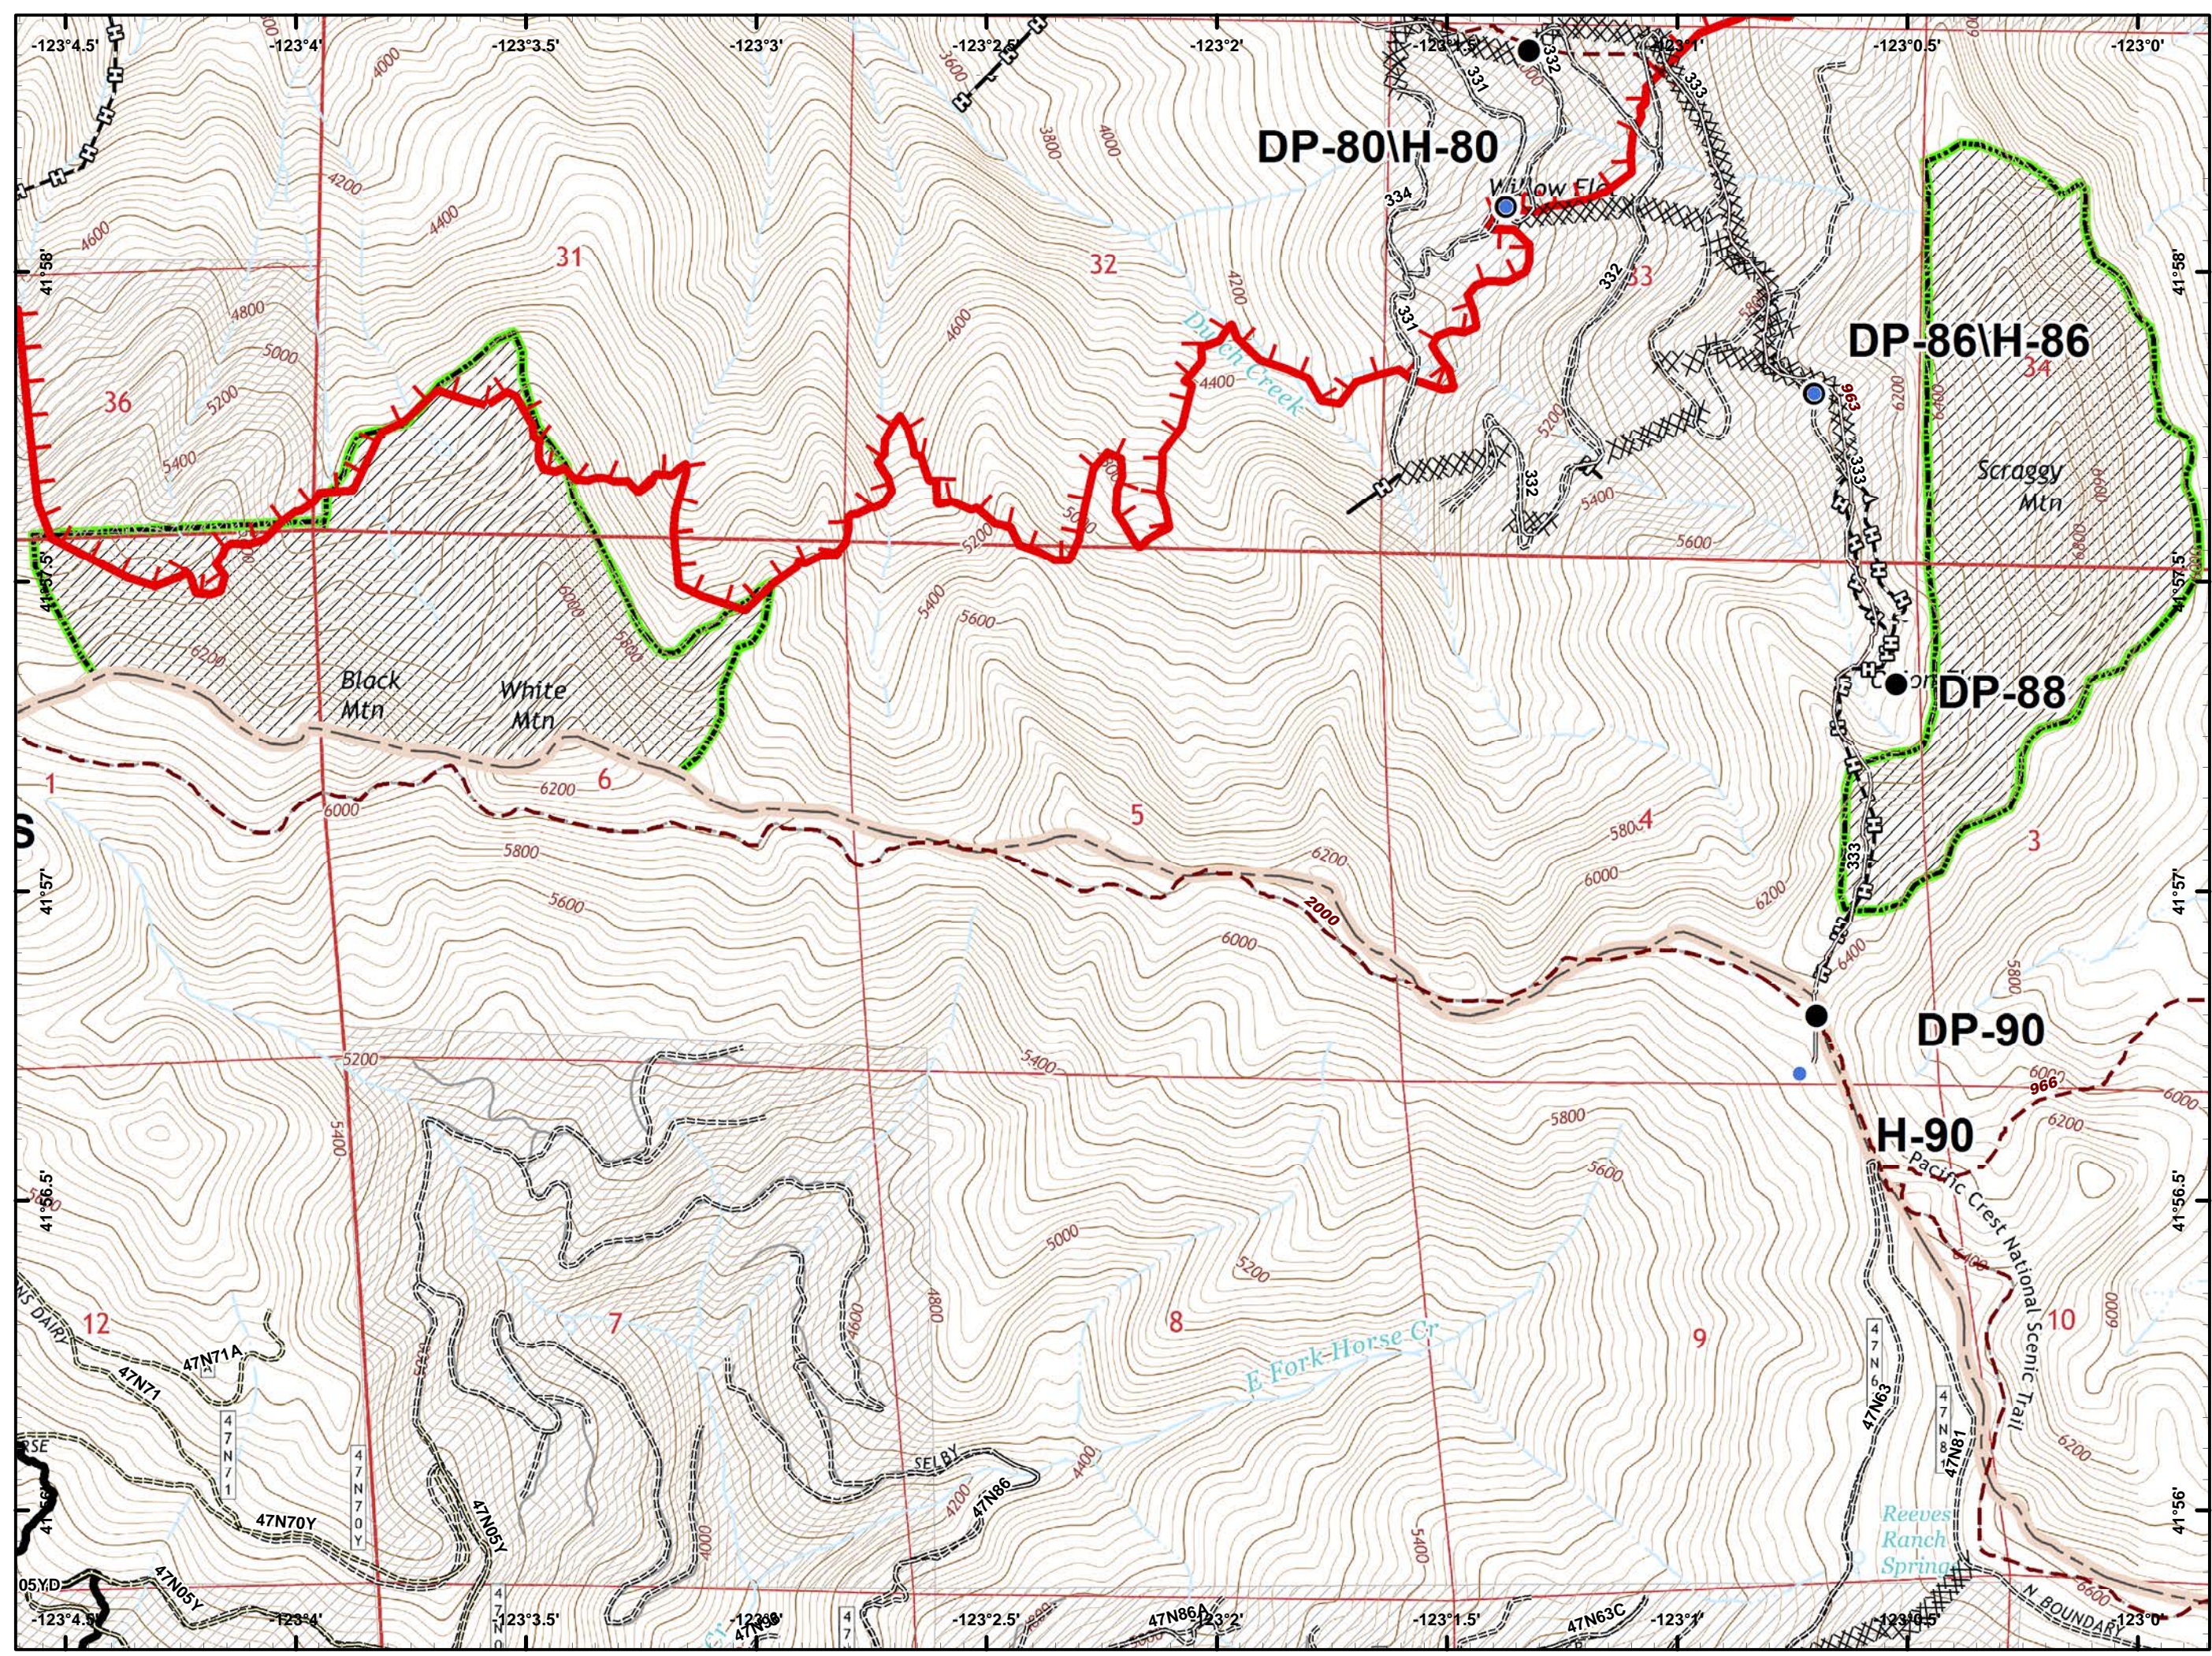

-  Camp
-  Drop Point
-  Helispot
-  Lookout
-  Water Source
-  Value at Risk
-  Division Break
-  Uncontrolled Fire Edge
-  Completed Line
-  Completed Dozer Line
-  Completed Hand Line
-  Road as Completed Line
-  Private and State

- Drop Point
- Ⓜ Water Source
- 🔴 Uncontrolled Fire Edge
- ⚫ Completed Line
- ⚫ Completed Dozer Line
- ⚫ Completed Hand Line
- 🚶 Road as Completed Line
- 🌿 Wilderness
- 🏠 Private and State

Abne

- Drop Point
- Helispot
- Ⓜ Water Source
- ⚠ Value at Risk
-) (Division Break
- 🔴 Uncontrolled Fire Edge
- ⚫ Completed Line
- ⚡ Completed Dozer Line
- 👉 Completed Hand Line
- 🛣 Road as Completed Line
- ⚡ Private and State

- Drop Point
- Helispot
- Landmark
- 🔴 Uncontrolled Fire Edge
- ⚫ Completed Line
- ⚫ Completed Dozer Line
- ⚫ Completed Hand Line
- ⚫ Private and State

- Drop Point
- 🔴 Uncontrolled Fire Edge
- ⊗ Completed Dozer Line
- ⊕ Completed Hand Line
- ▤ Private and State

- Helispot
-)) Division Break
- 🔴 Uncontrolled Fire Edge
- ⚫ Completed Line
- 🔗 Completed Hand Line

- Drop Point
- Helispot
- 🔴 Uncontrolled Fire Edge
- ⤿ Completed Line
- ⊗ Completed Dozer Line
- 👤 Completed Hand Line