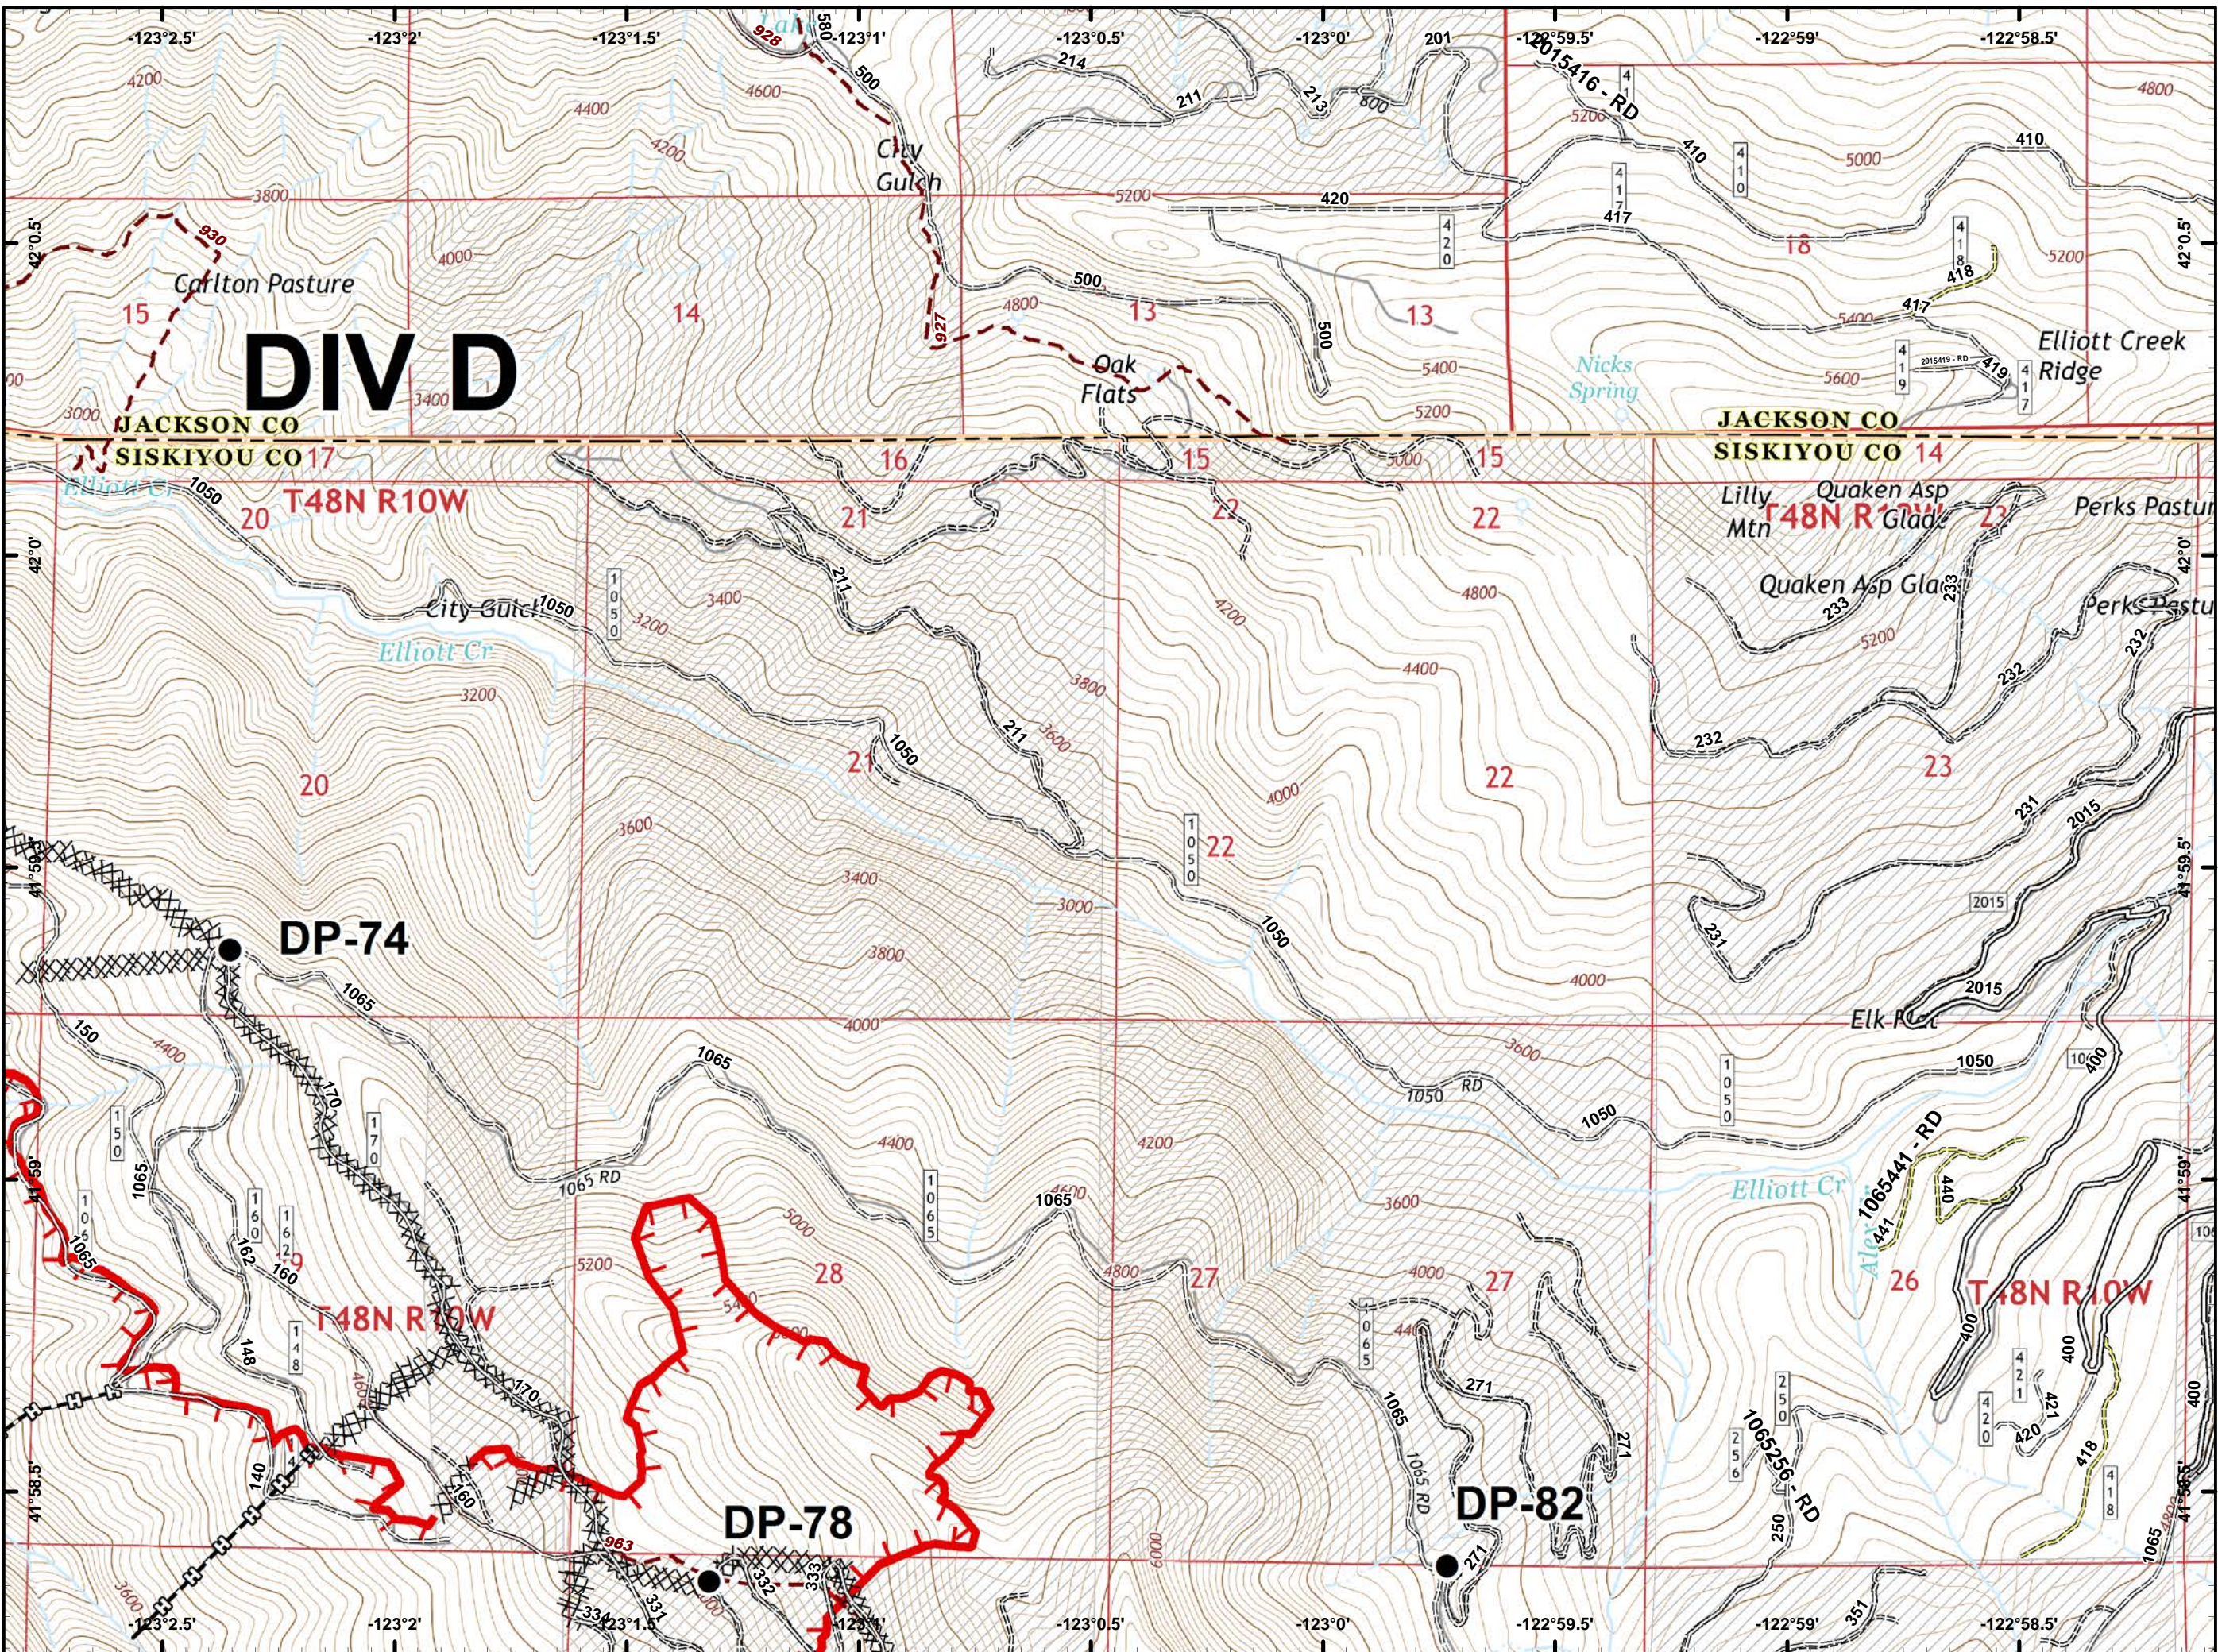

-  Camp
-  Drop Point
-  Helispot
-  Lookout
-  Water Source
-  Value at Risk
-  Division Break
-  Uncontrolled Fire Edge
-  Completed Line
-  Completed Dozer Line
-  Completed Hand Line
-  Road as Completed Line
-  Private and State

- Drop Point
- Ⓜ Water Source
- 🔴 Uncontrolled Fire Edge
- ⚫ Completed Line
- ⚫ Completed Dozer Line
- ⚫ Completed Hand Line
- 🚶 Road as Completed Line
- 🌿 Wilderness
- 🏠 Private and State

Abne

- Drop Point
- Helispot
- Ⓜ Water Source
- ⚠ Value at Risk
-) (Division Break
- 🔴 Uncontrolled Fire Edge
- ⚫ Completed Line
- ⚡ Completed Dozer Line
- 👉 Completed Hand Line
- 🛣 Road as Completed Line
- ⚡ Private and State

- Drop Point
- Helispot
- Landmark
- 🔴 Uncontrolled Fire Edge
- ⚫ Completed Line
- ⚫ Completed Dozer Line
- ⚫ Completed Hand Line
- ⚫ Private and State

- Drop Point
- 🔴 Uncontrolled Fire Edge
- ⊗ Completed Dozer Line
- ⊕ Completed Hand Line
- ▤ Private and State

- Helispot
-)) Division Break
- 🔴 Uncontrolled Fire Edge
- ⚫ Completed Line
- 🔗 Completed Hand Line

- Drop Point
- Helispot
- 🔴 Uncontrolled Fire Edge
- ⤿ Completed Line
- ⊗ Completed Dozer Line
- 👤 Completed Hand Line