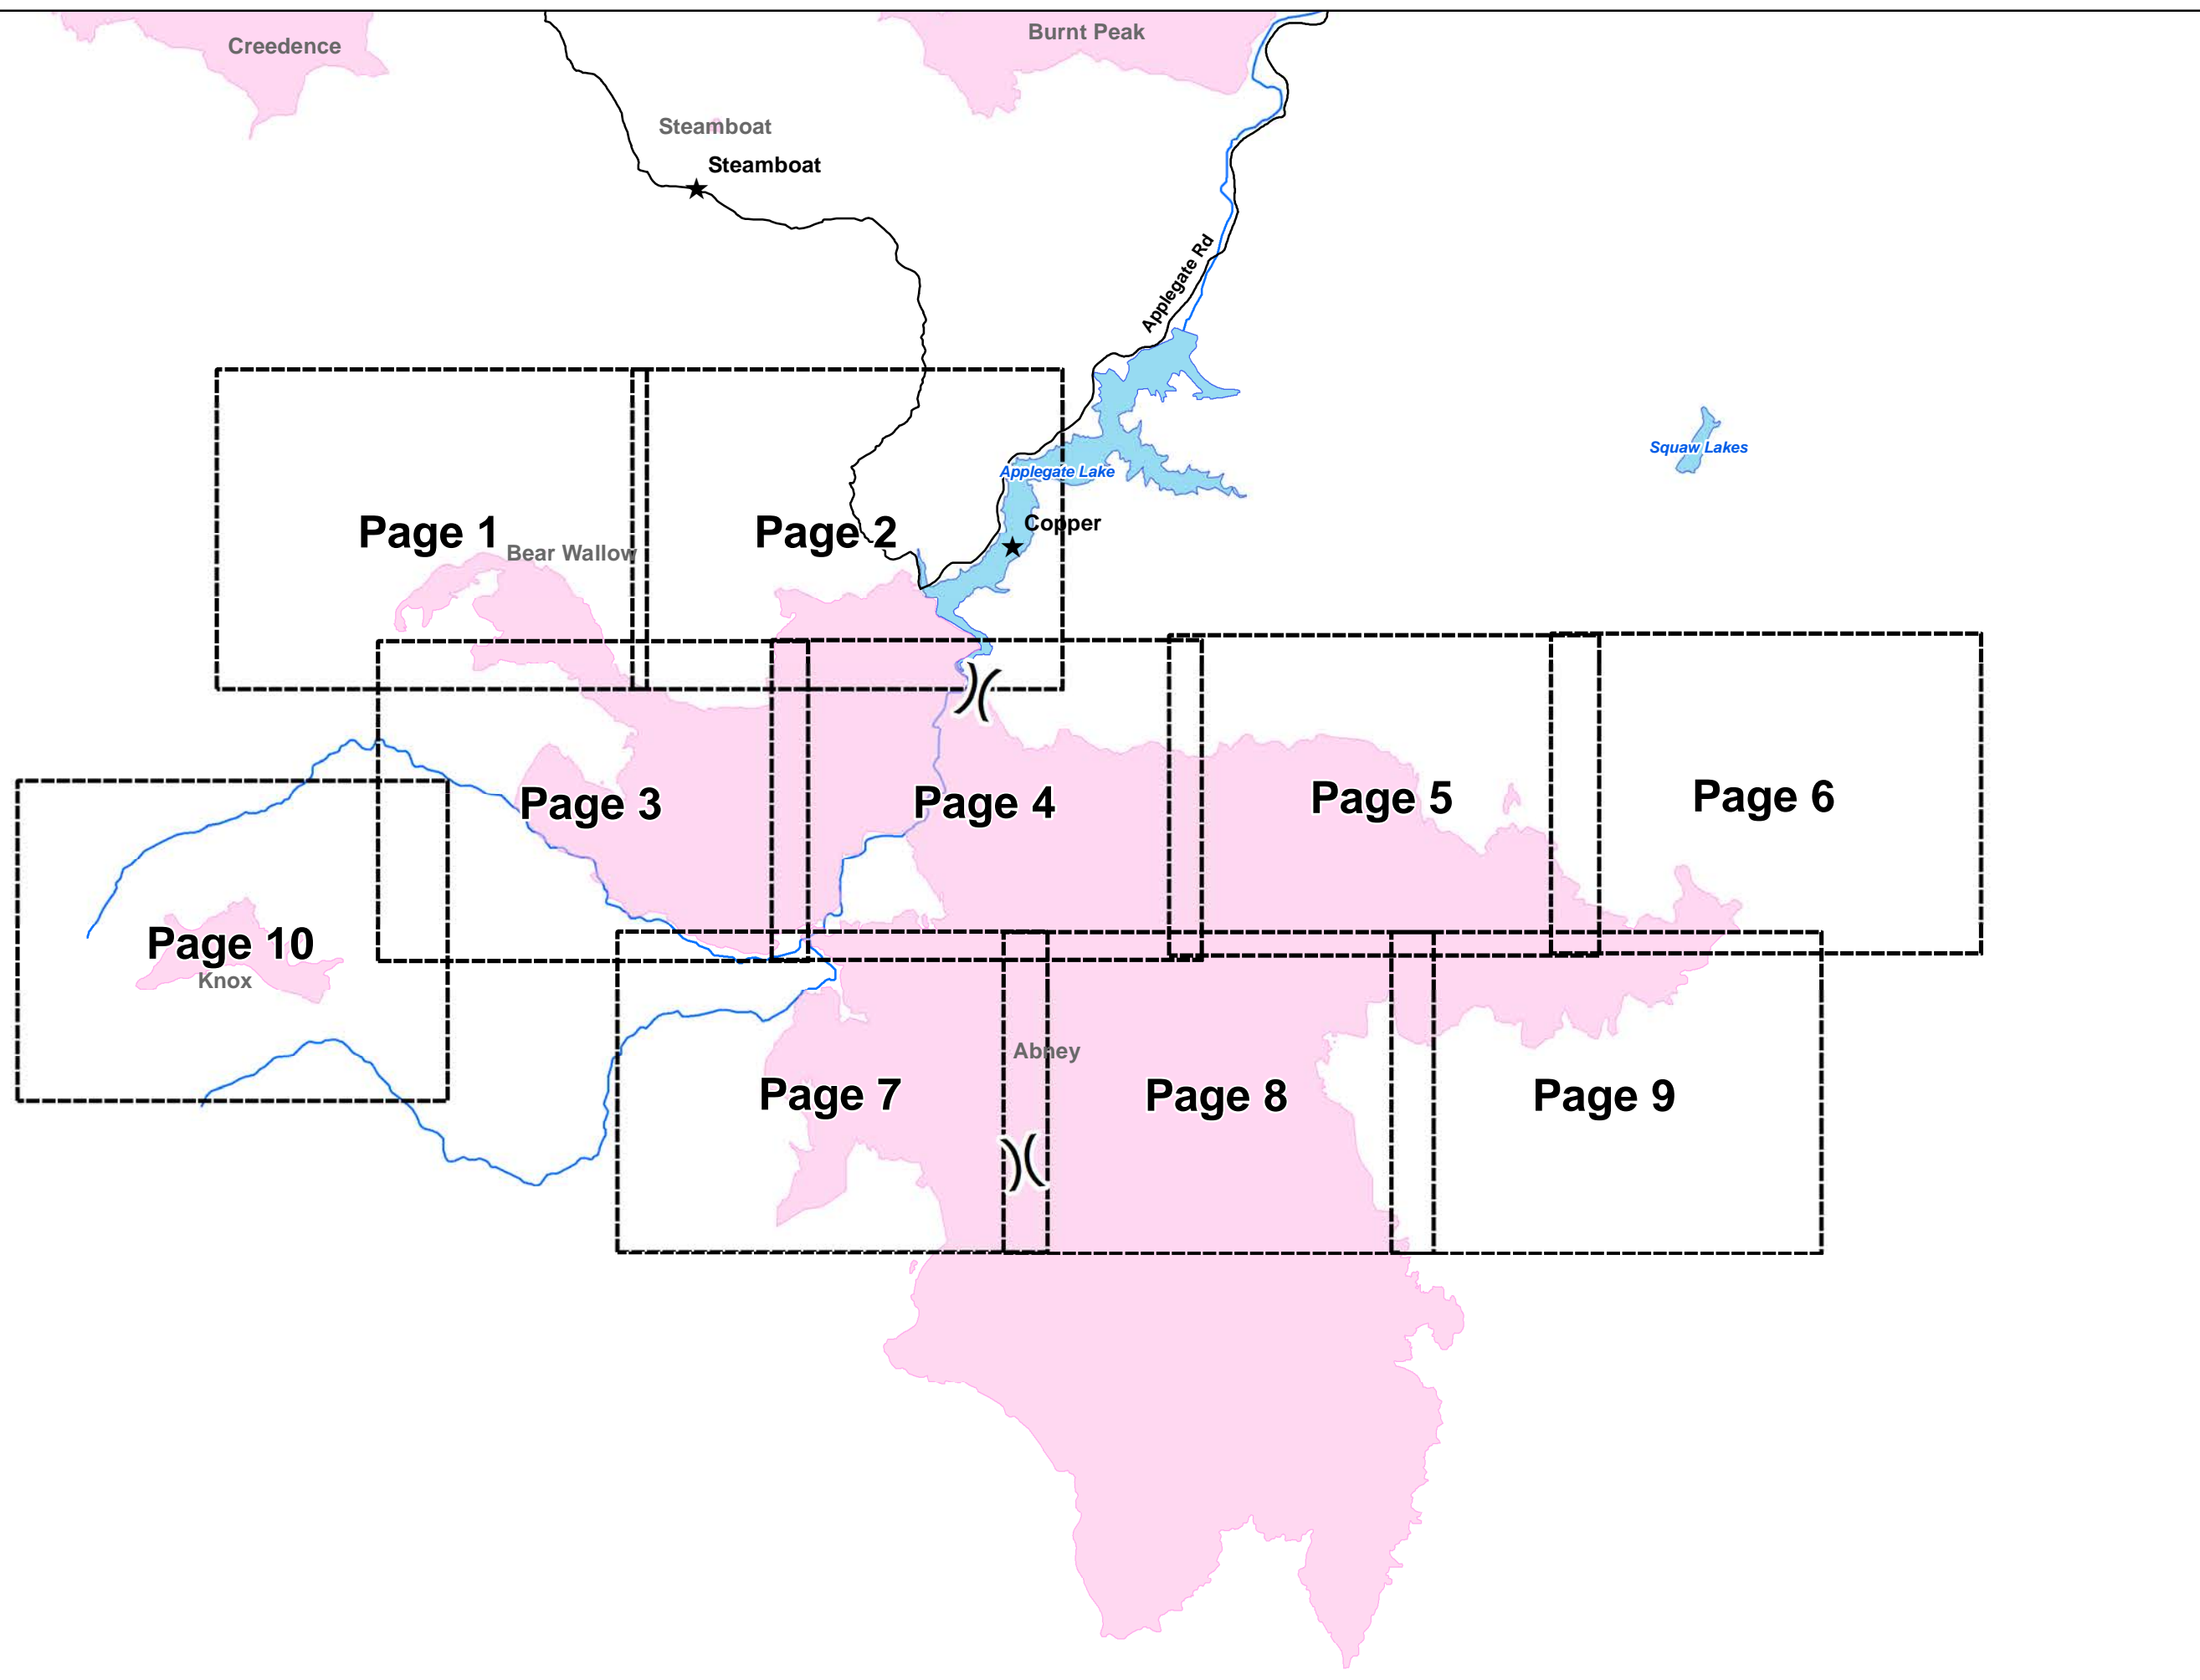

**Miller Complex
OR-RSF-000647
Rogue River Siskiyou
National Forest
10/12/2017**

- ★ Towns
- ⊞ Map Index Pages
- Fire Area

- Drop Point
- Helispot
- Ⓡ Repeater
- 🔴 Uncontrolled Fire Edge
- ⚫ Completed Line
- ⚫ Completed Dozer Line
- ⚫ Completed Hand Line
- ⚫ Private and State

-  Camp
-  Drop Point
-  Helispot
-  Lookout
-  Water Source
-  Value at Risk
-  Division Break
-  Uncontrolled Fire Edge
-  Completed Line
-  Completed Dozer Line
-  Completed Hand Line
-  Road as Completed Line
-  Private and State

- Drop Point
- Ⓜ Water Source
- 🔴 Uncontrolled Fire Edge
- ⚫ Completed Line
- ⚫ Completed Dozer Line
- ⚫ Completed Hand Line
- 🚶 Road as Completed Line
- 🌿 Wilderness
- 🏠 Private and State

Abne

- Drop Point
- Helispot
- Ⓜ Water Source
- ⚠ Value at Risk
-) (Division Break
- 🔴 Uncontrolled Fire Edge
- ⚫ Completed Line
- ⚡ Completed Dozer Line
- 👉 Completed Hand Line
- 🛣 Road as Completed Line
- ⚡ Private and State

- Drop Point
- Helispot
- Landmark
- 🔴 Uncontrolled Fire Edge
- ⚫ Completed Line
- ⚫ Completed Dozer Line
- ⚫ Completed Hand Line
- ⚫ Private and State

- Drop Point
- 🔴 Uncontrolled Fire Edge
- ⊗ Completed Dozer Line
- ⊕ Completed Hand Line
- ▤ Private and State