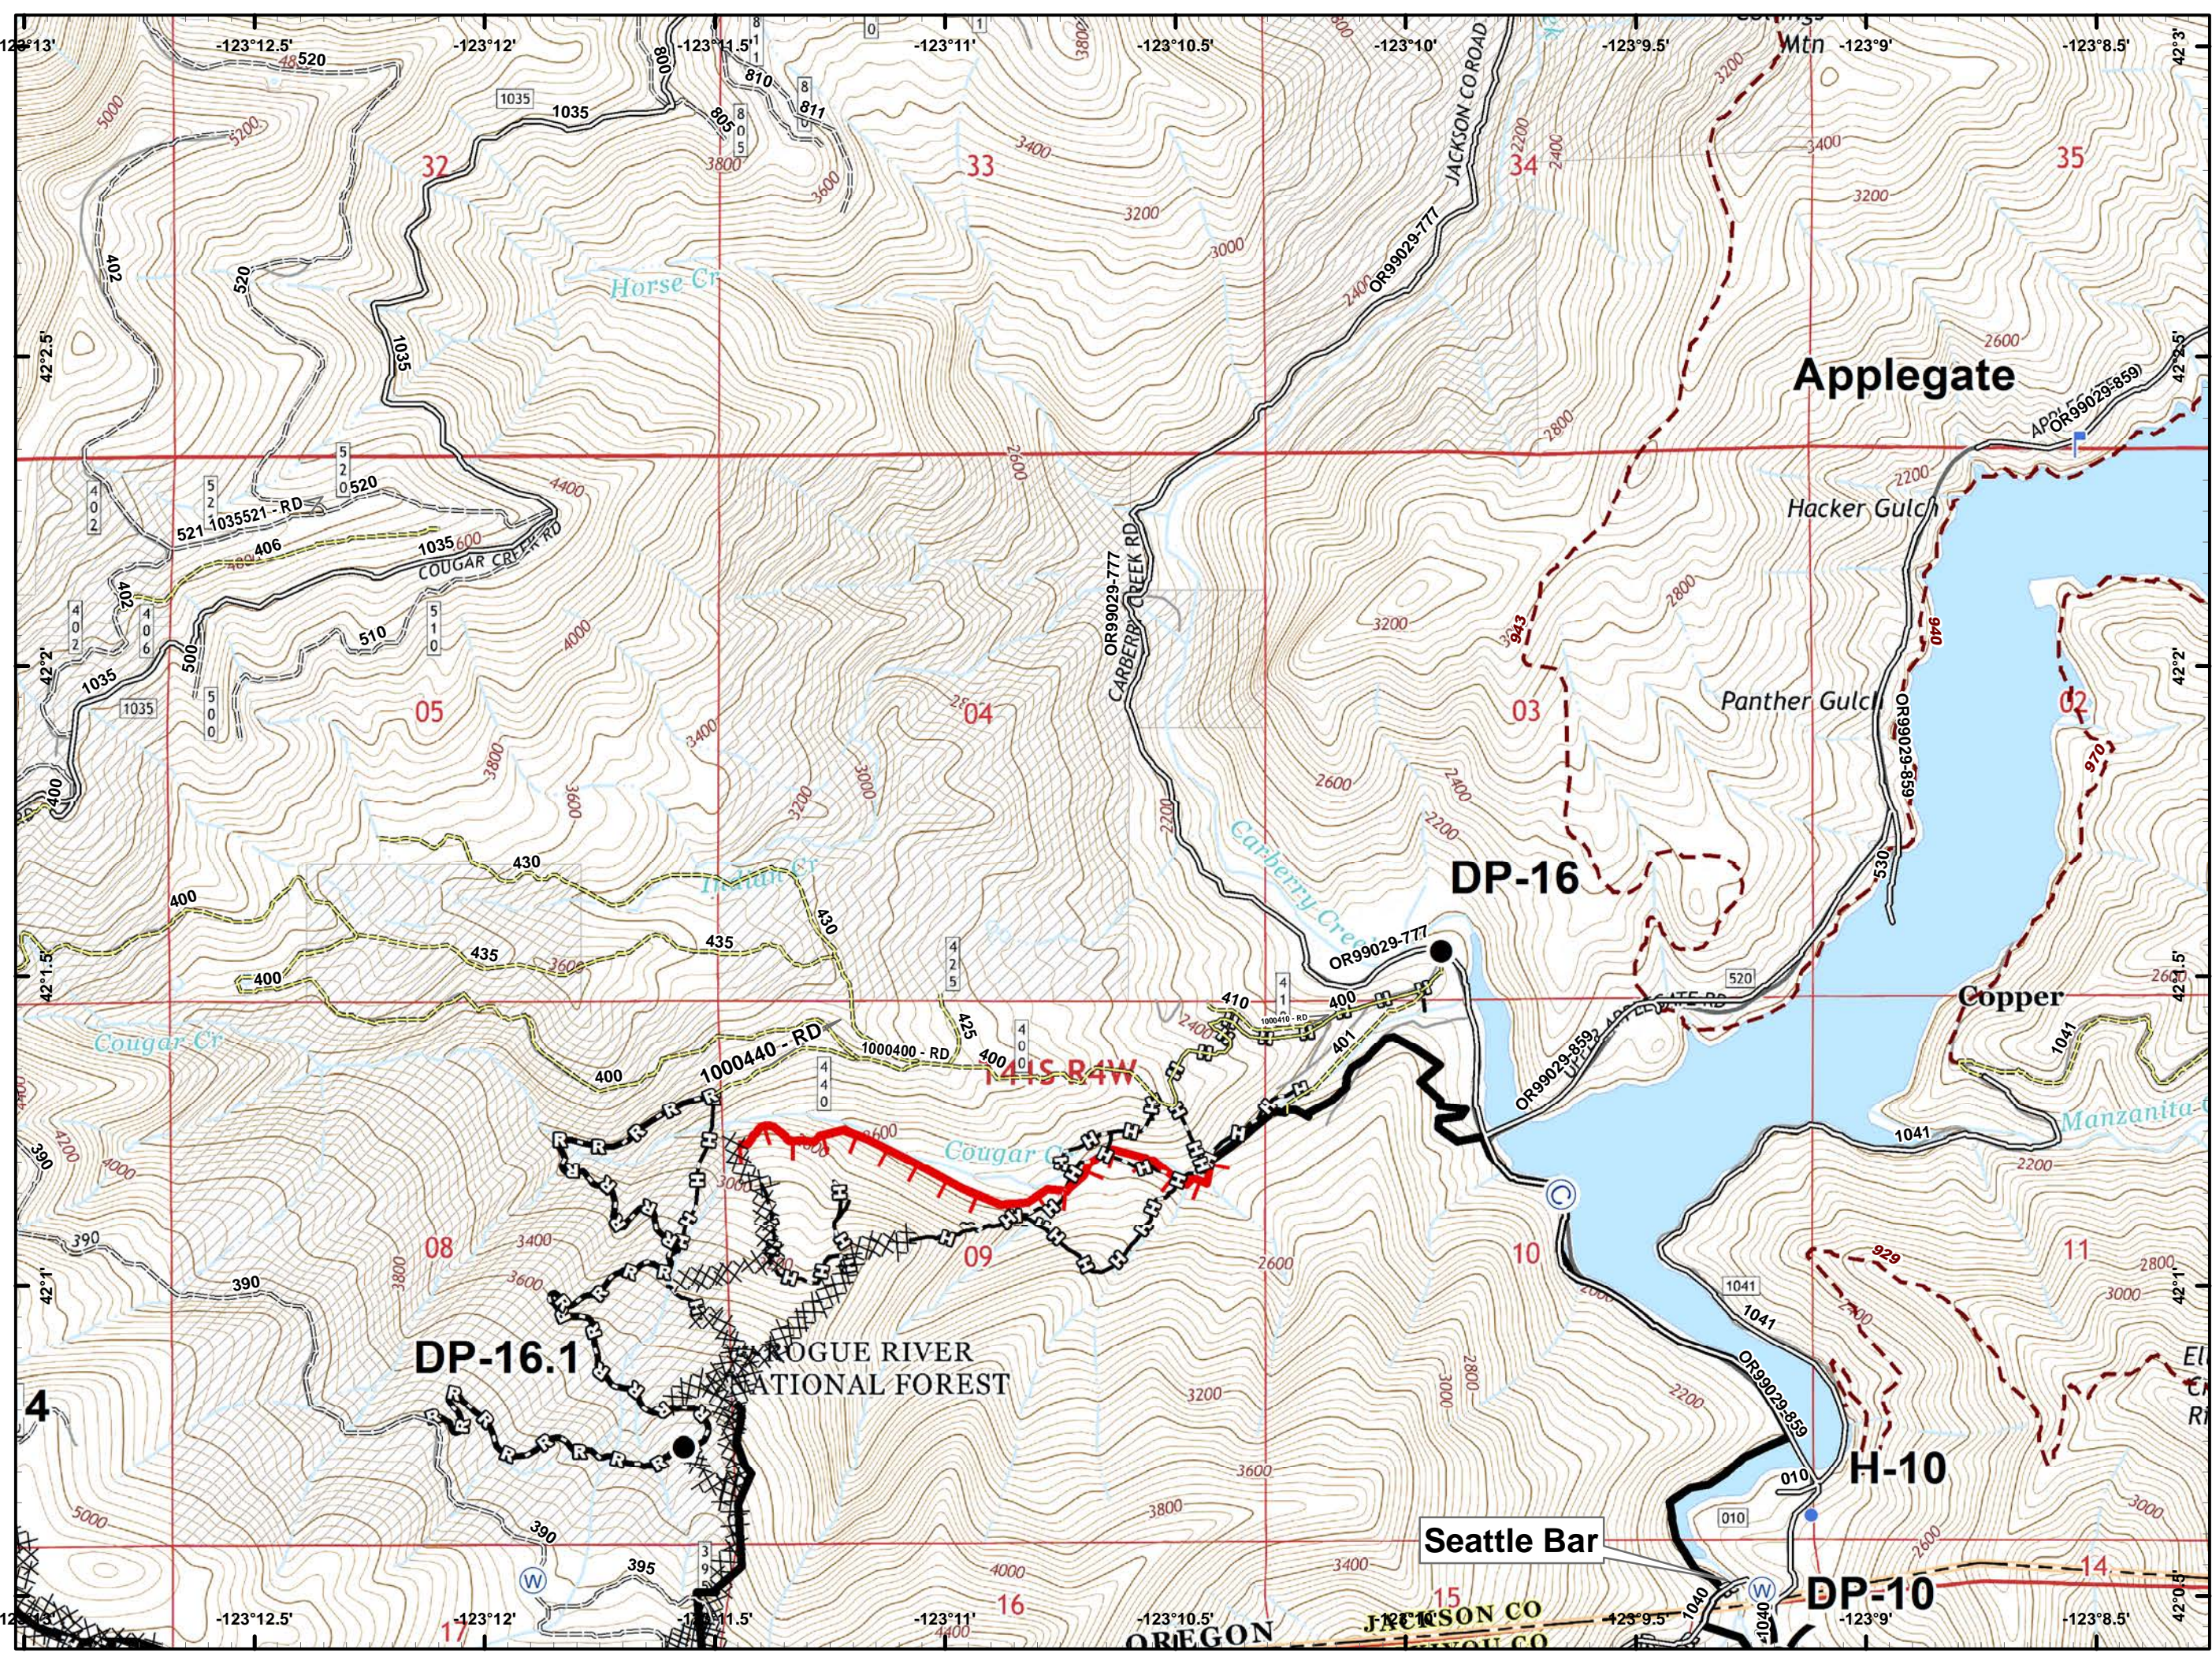

**Miller Complex
OR-RSF-000647
Rogue River Siskiyou
National Forest
10/12/2017**

- ★ Towns
- ⊞ Map Index Pages
- Fire Area

- Drop Point
- Helispot
- Ⓡ Repeater
- 🔴 Uncontrolled Fire Edge
- ⚫ Completed Line
- ⚫ Completed Dozer Line
- ⚫ Completed Hand Line
- ⚫ Private and State

-  Camp
-  Drop Point
-  Helispot
-  Lookout
-  Water Source
-  Value at Risk
-  Division Break
-  Uncontrolled Fire Edge
-  Completed Line
-  Completed Dozer Line
-  Completed Hand Line
-  Road as Completed Line
-  Private and State

- Drop Point
- Ⓜ Water Source
- 🔴 Uncontrolled Fire Edge
- ⚫ Completed Line
- ⚫ Completed Dozer Line
- ⚫ Completed Hand Line
- 🚶 Road as Completed Line
- 🌿 Wilderness
- 🏠 Private and State

Abne

- Drop Point
- Helispot
- Ⓜ Water Source
- ⚠ Value at Risk
-) (Division Break
- 🔴 Uncontrolled Fire Edge
- ⚫ Completed Line
- ⚡ Completed Dozer Line
- 👉 Completed Hand Line
- 🛣 Road as Completed Line
- ⚡ Private and State

- Drop Point
- Helispot
- Landmark
- 🔴 Uncontrolled Fire Edge
- ⚫ Completed Line
- ⚫ Completed Dozer Line
- ⚫ Completed Hand Line
- ⚫ Private and State

- Drop Point
- 🔴 Uncontrolled Fire Edge
- ⊗ Completed Dozer Line
- ⊕ Completed Hand Line
- ▤ Private and State