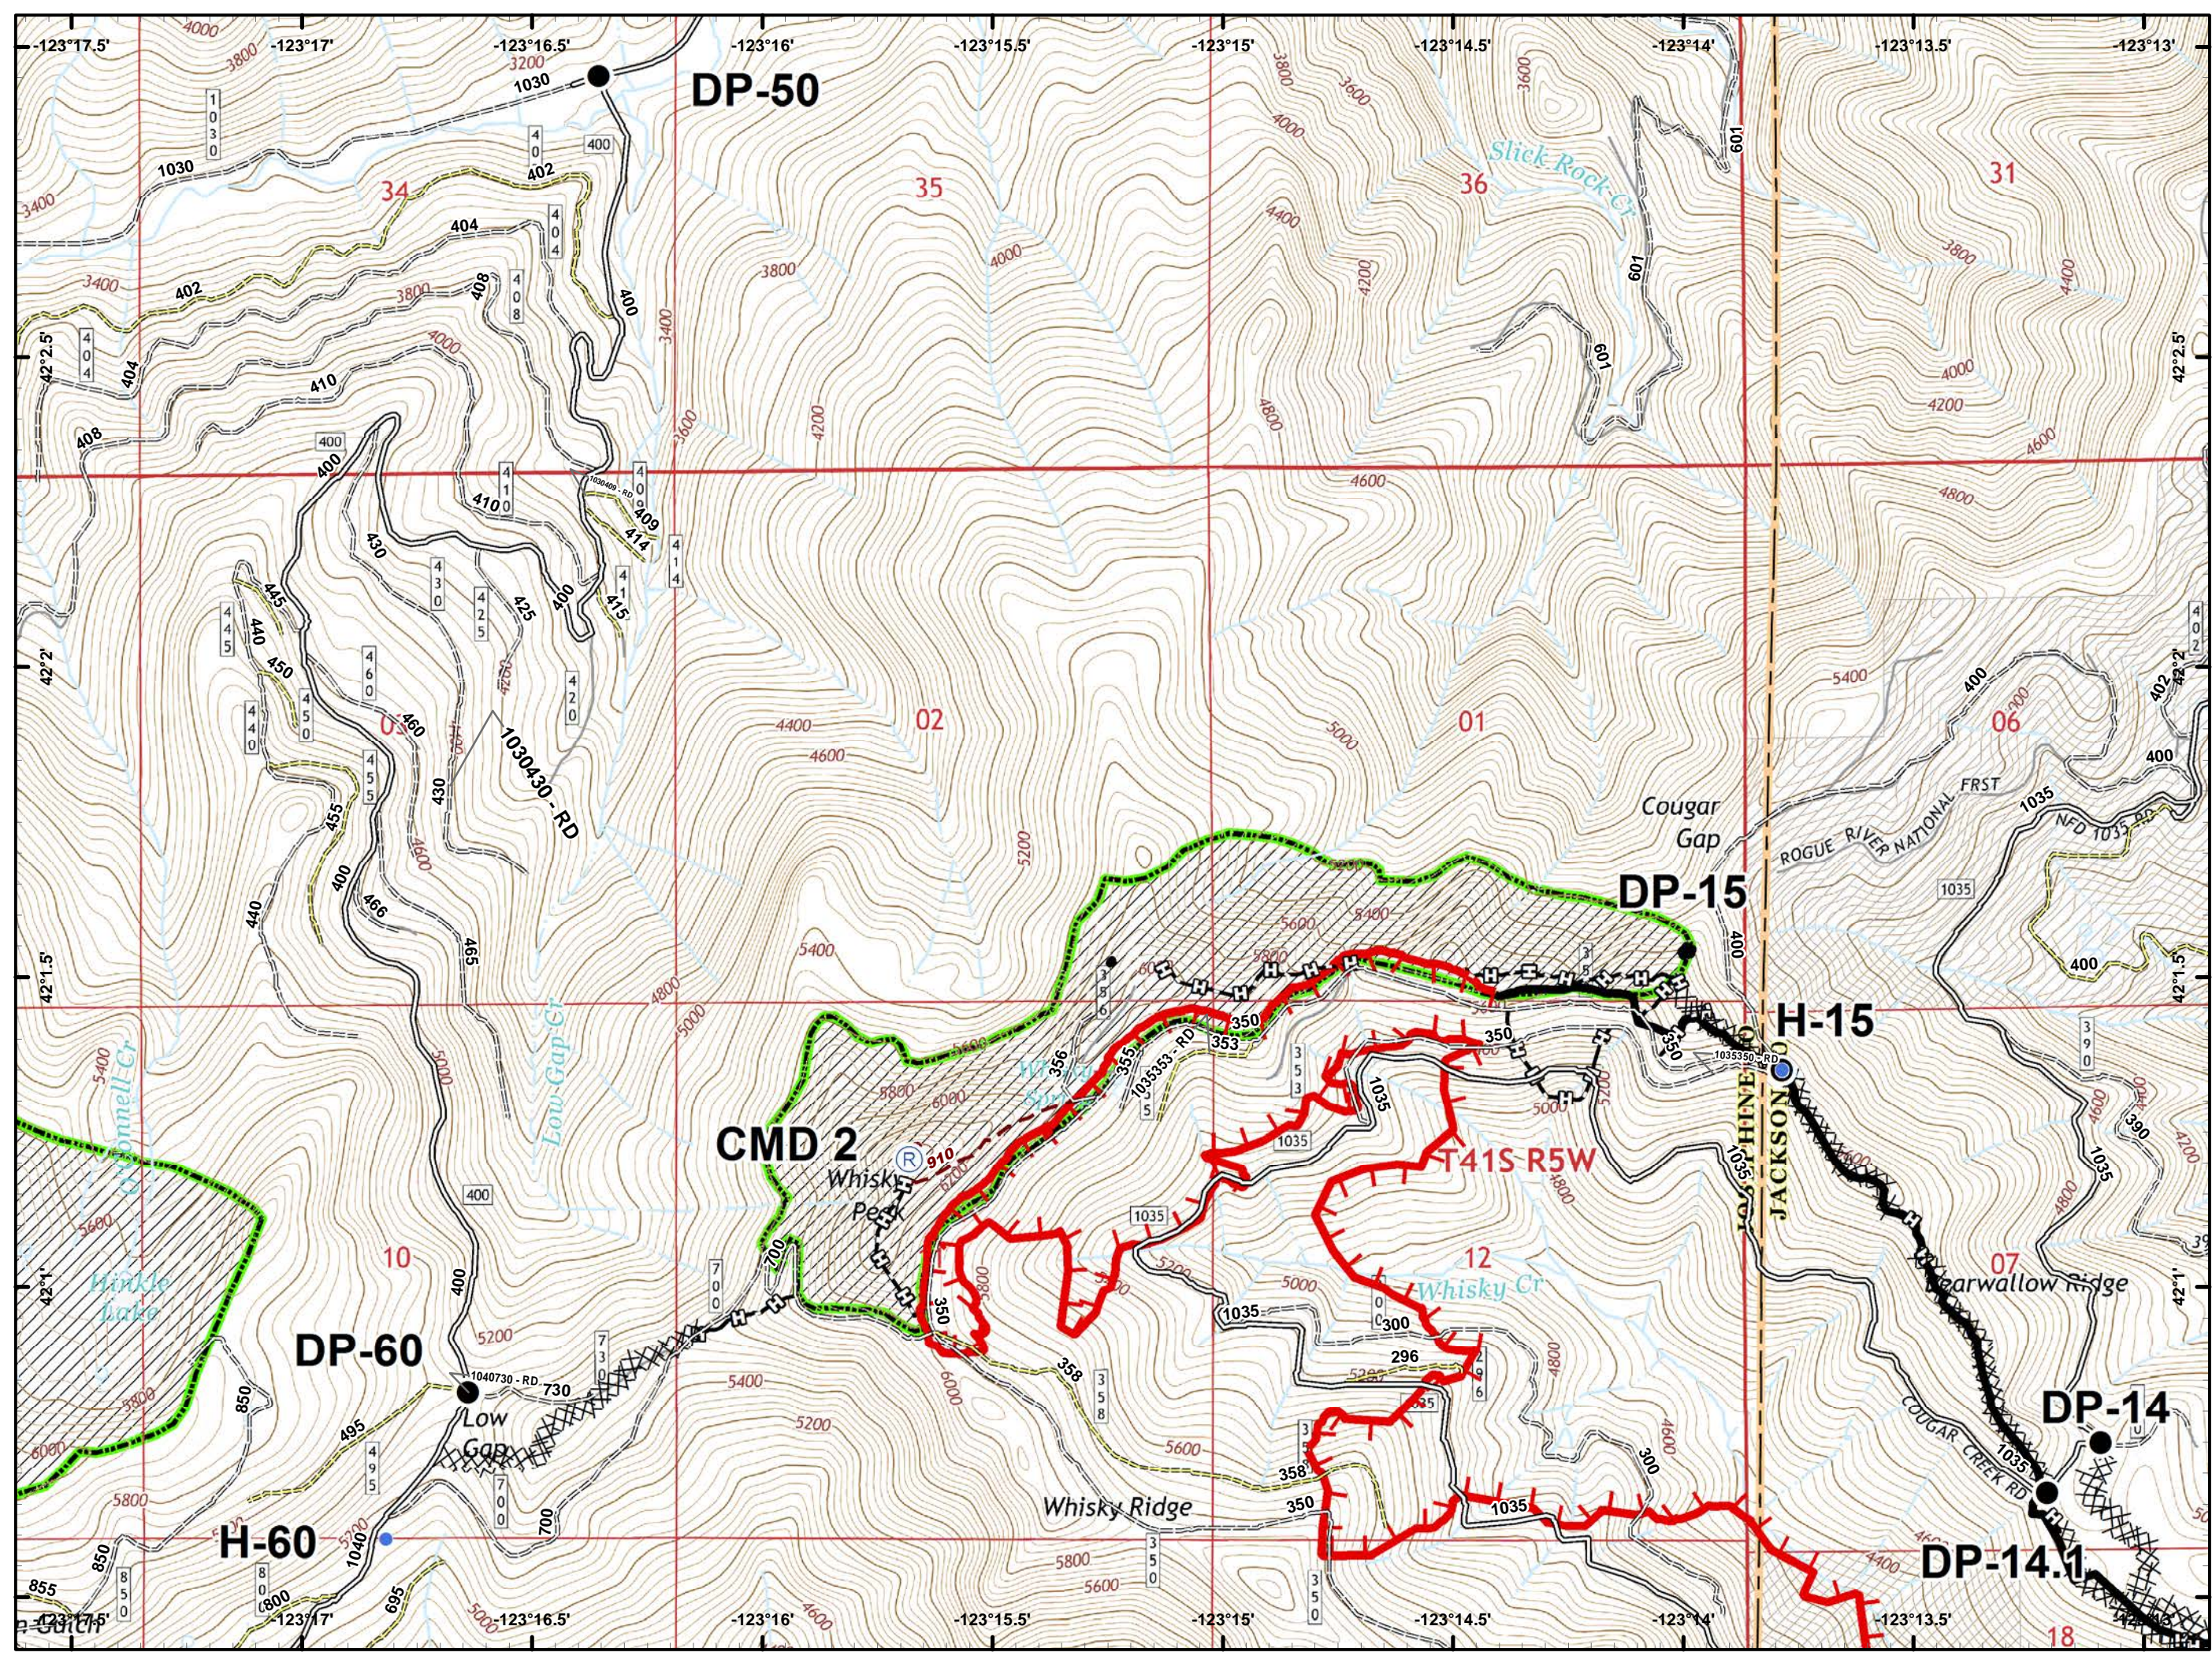

**Miller Complex
OR-RSF-000647
Rogue River Siskiyou
National Forest
10/12/2017**

- ★ Towns
- ⊞ Map Index Pages
- Fire Area

- Drop Point
- Helispot
- Ⓡ Repeater
- 🔴 Uncontrolled Fire Edge
- ⚫ Completed Line
- ⚫ Completed Dozer Line
- ⚫ Completed Hand Line
- ⚫ Private and State

-  Camp
-  Drop Point
-  Helispot
-  Lookout
-  Water Source
-  Value at Risk
-  Division Break
-  Uncontrolled Fire Edge
-  Completed Line
-  Completed Dozer Line
-  Completed Hand Line
-  Road as Completed Line
-  Private and State

- Drop Point
- Ⓜ Water Source
- 🔴 Uncontrolled Fire Edge
- ⚫ Completed Line
- ⚫ Completed Dozer Line
- ⚫ Completed Hand Line
- 🚶 Road as Completed Line
- 🌿 Wilderness
- 🏠 Private and State

Abne

- Drop Point
- Helispot
- Ⓜ Water Source
- ⚠ Value at Risk
-) (Division Break
- 🔴 Uncontrolled Fire Edge
- ⚫ Completed Line
- ⚡ Completed Dozer Line
- 👉 Completed Hand Line
- 🛣 Road as Completed Line
- ⚡ Private and State

- Drop Point
- Helispot
- Landmark
- 🔴 Uncontrolled Fire Edge
- ⚫ Completed Line
- ⚫ Completed Dozer Line
- ⚫ Completed Hand Line
- ⚫ Private and State

- Drop Point
- 🔴 Uncontrolled Fire Edge
- ⊗ Completed Dozer Line
- ⊕ Completed Hand Line
- ▤ Private and State