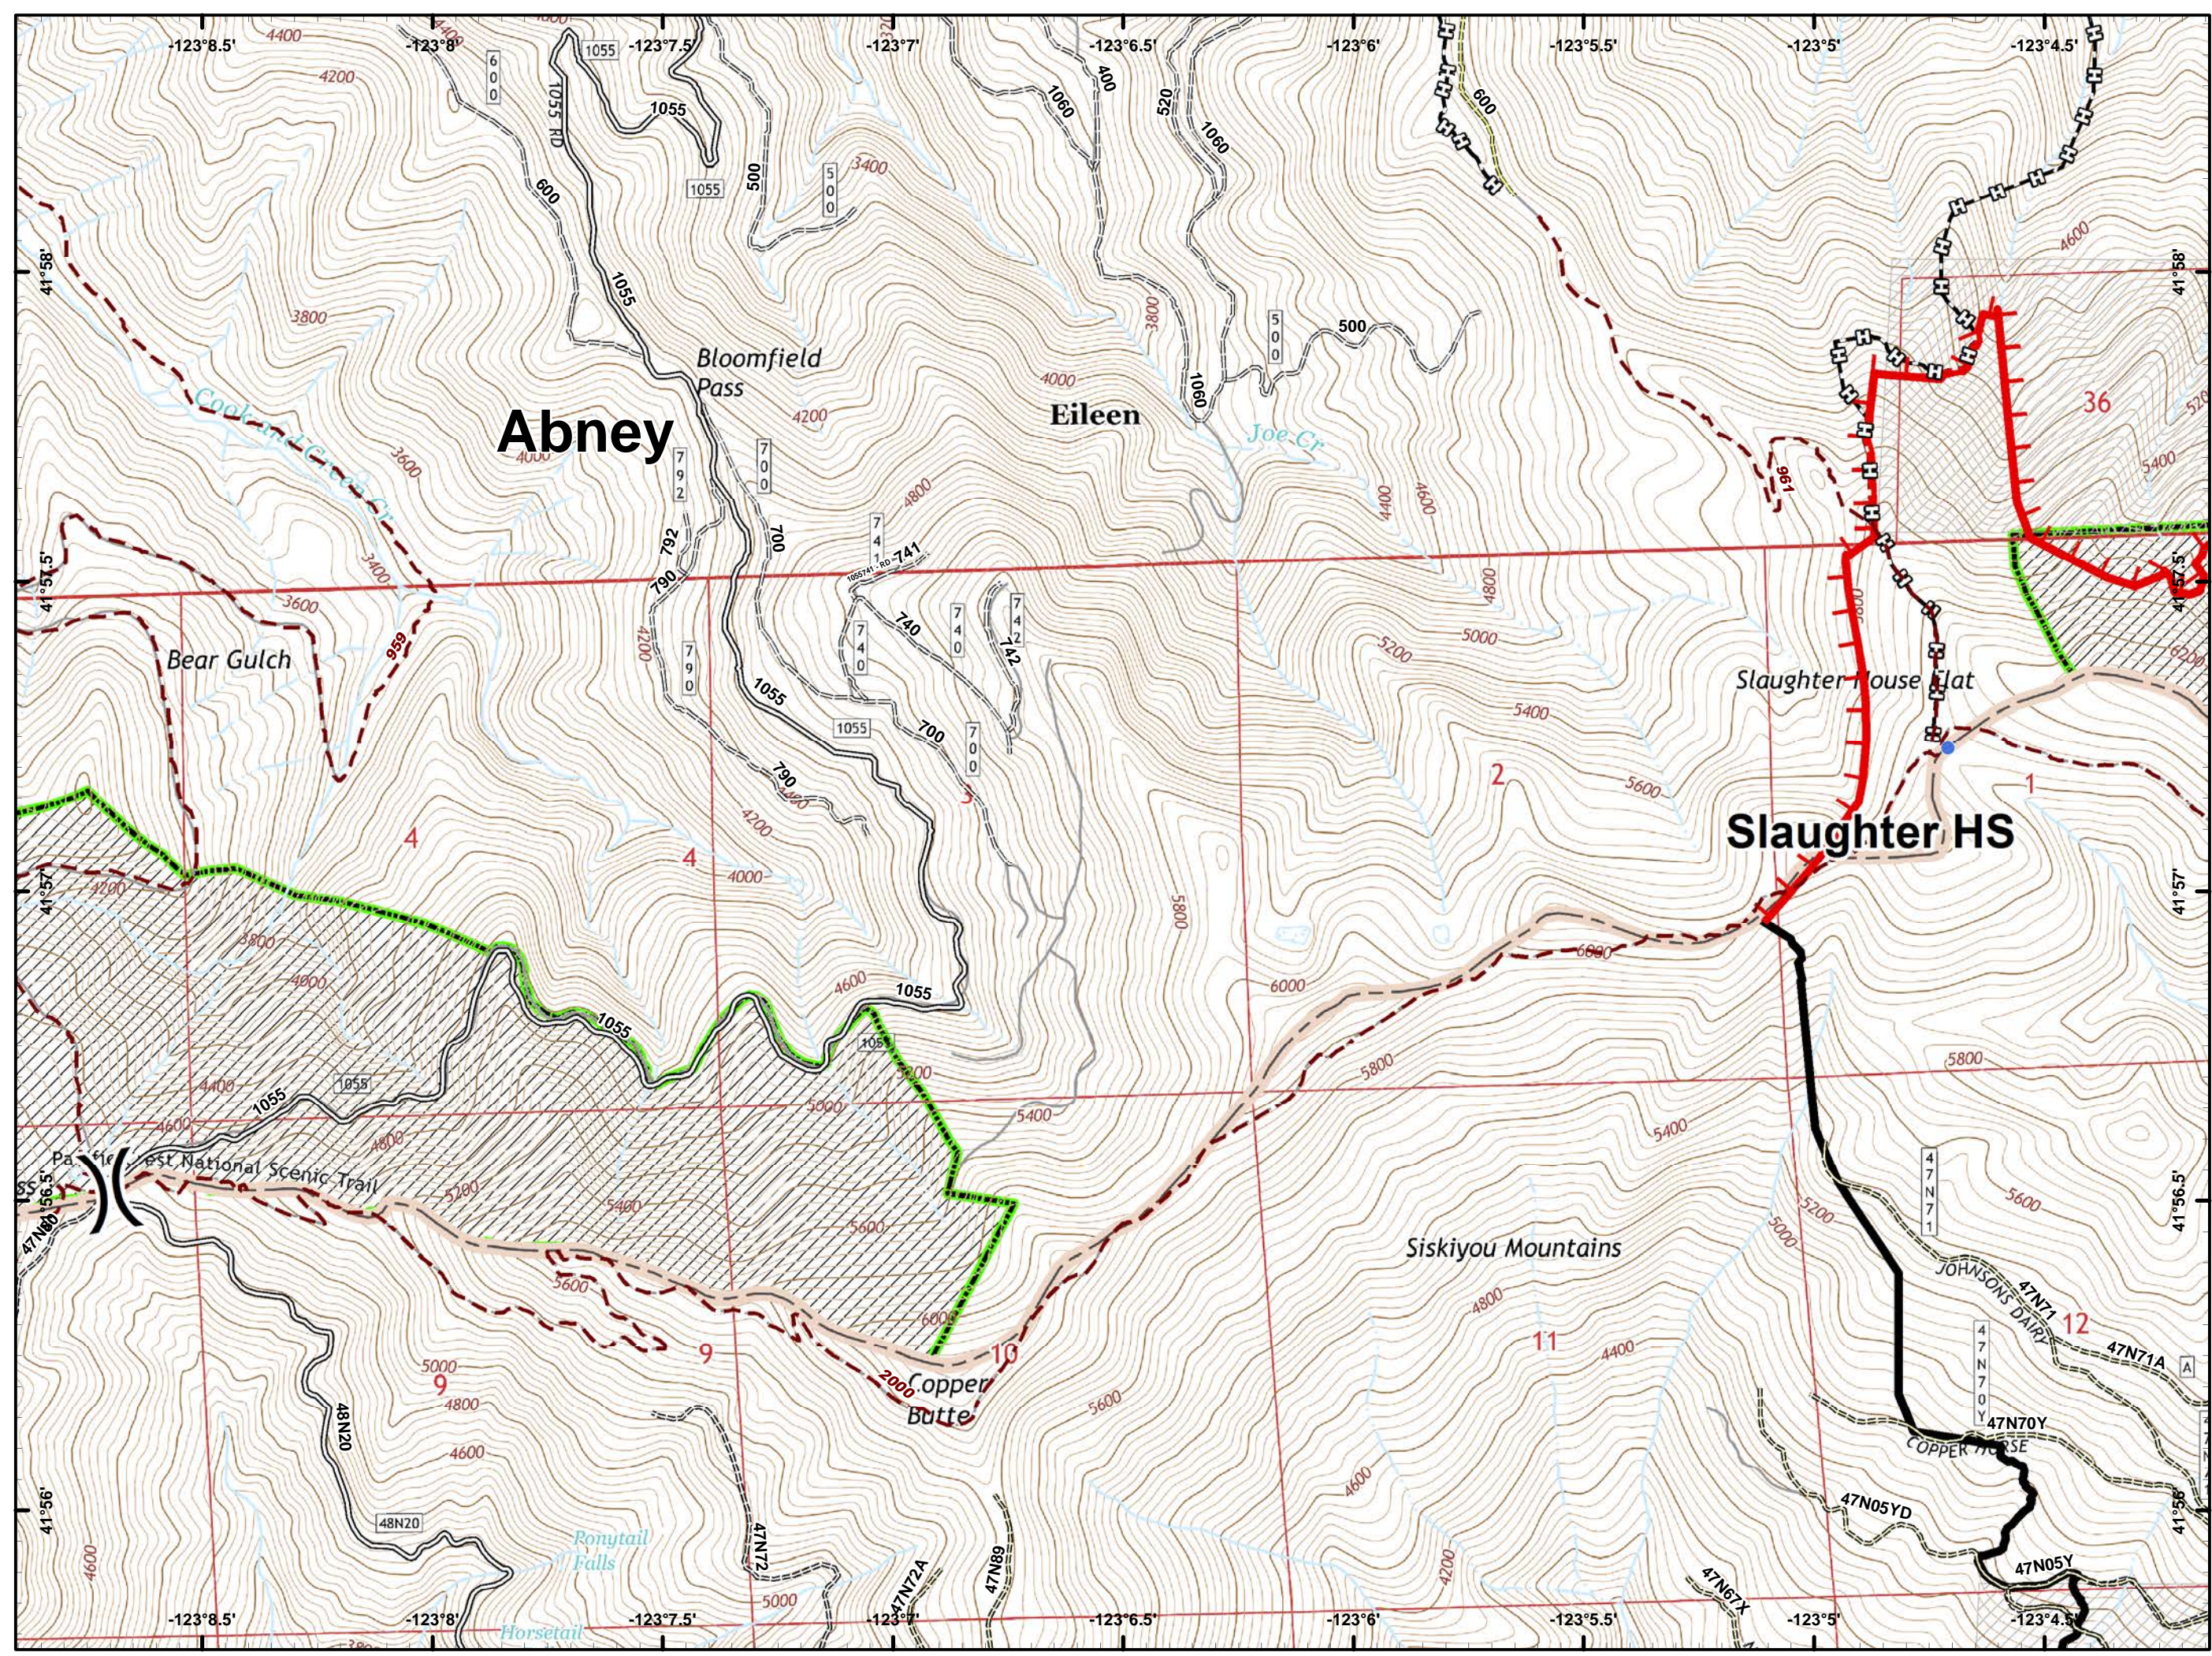

-  Camp
-  Drop Point
-  Helispot
-  Lookout
-  Water Source
-  Value at Risk
-  Division Break
-  Uncontrolled Fire Edge
-  Completed Line
-  Completed Dozer Line
-  Completed Hand Line
-  Road as Completed Line
-  Private and State

- Drop Point
- Ⓜ Water Source
- 🔴 Uncontrolled Fire Edge
- ⚫ Completed Line
- ⚫ Completed Dozer Line
- ⚫ Completed Hand Line
- 🚶 Road as Completed Line
- 🌿 Wilderness
- 🏠 Private and State

Abne

- Drop Point
- Helispot
- Ⓜ Water Source
- ⚠ Value at Risk
-) (Division Break
- 🔴 Uncontrolled Fire Edge
- ⚫ Completed Line
- ⚡ Completed Dozer Line
- 👉 Completed Hand Line
- 🛣 Road as Completed Line
- ⚡ Private and State

- Drop Point
- Helispot
- Landmark
- 🔴 Uncontrolled Fire Edge
- ⚫ Completed Line
- ⚫ Completed Dozer Line
- ⚫ Completed Hand Line
- ⚫ Private and State

- Drop Point
- 🔴 Uncontrolled Fire Edge
- ⊗ Completed Dozer Line
- ⊕ Completed Hand Line
- ▤ Private and State

- Helispot
-)) Division Break
- 🔴 Uncontrolled Fire Edge
- ⚫ Completed Line
- 🔗 Completed Hand Line

- Drop Point
- Helispot
- 🔴 Uncontrolled Fire Edge
- ⤿ Completed Line
- ⊗ Completed Dozer Line
- 👤 Completed Hand Line