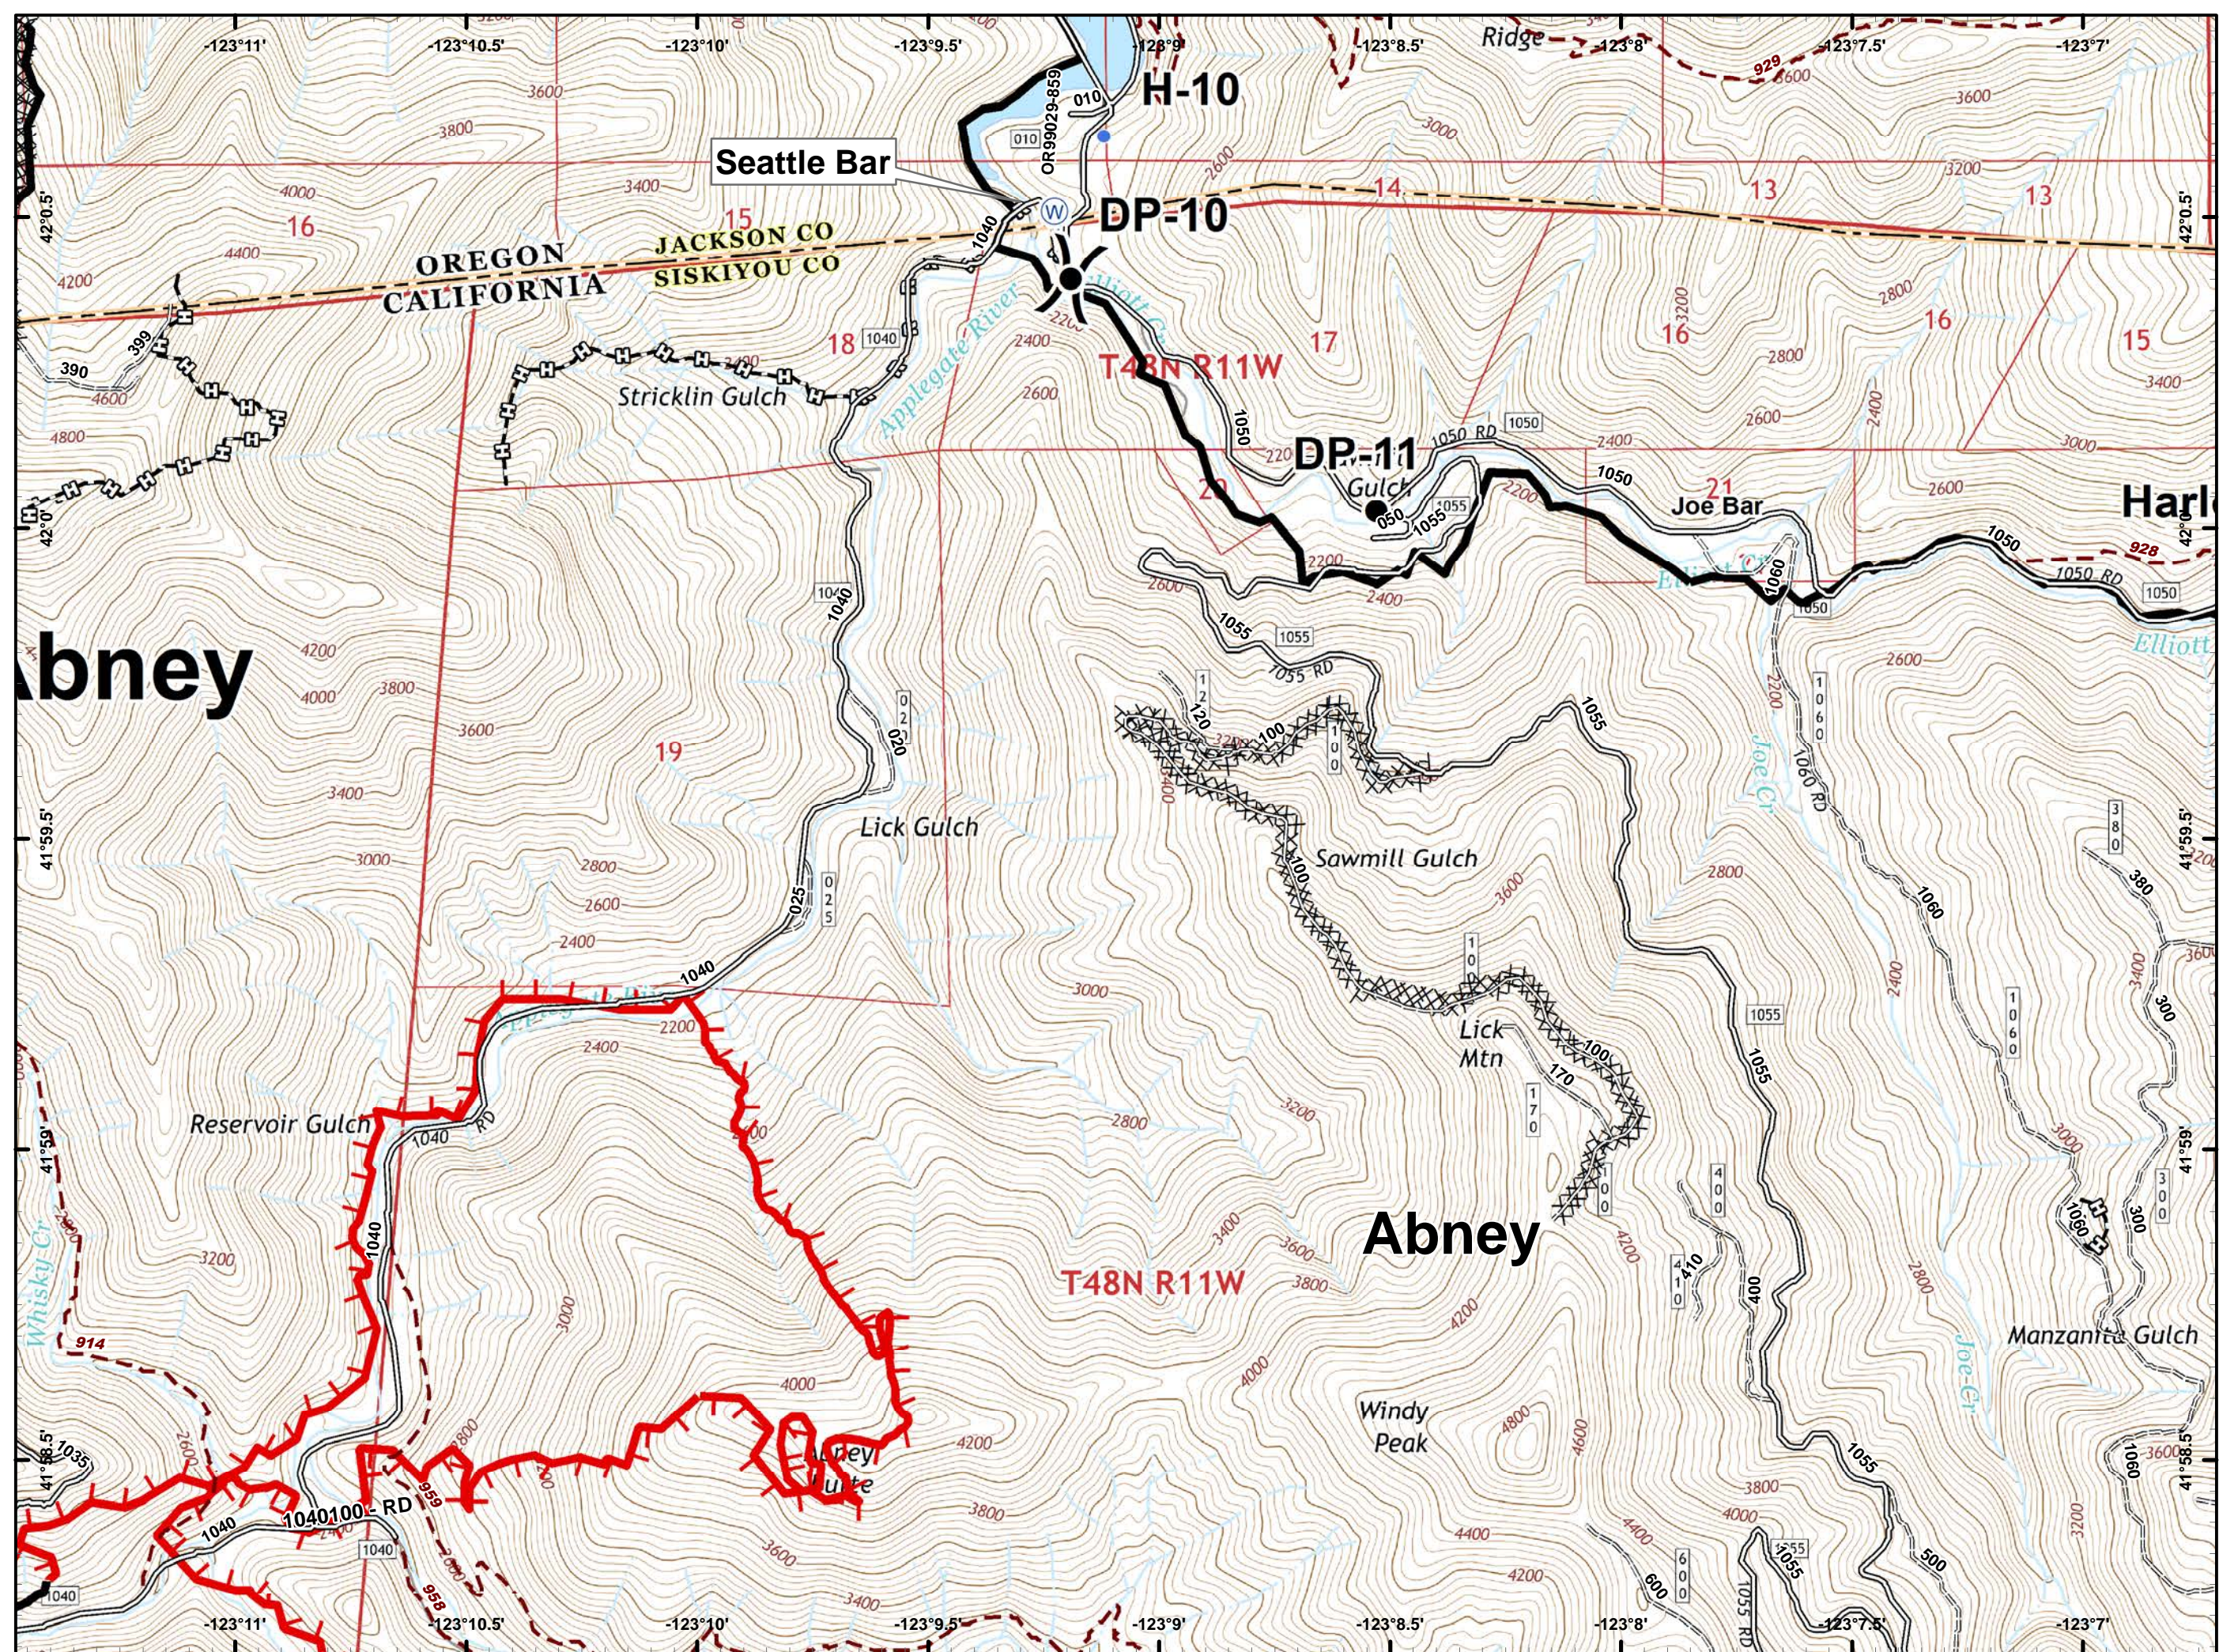

**Miller Complex
OR-RSF-000647
Rogue River Siskiyou
National Forest
10/12/2017**

- ★ Towns
- ⊞ Map Index Pages
- Fire Area

- Drop Point
- Helispot
- Ⓡ Repeater
- 🔴 Uncontrolled Fire Edge
- ⚫ Completed Line
- ⚫ Completed Dozer Line
- ⚫ Completed Hand Line
- ⚫ Private and State

-  Camp
-  Drop Point
-  Helispot
-  Lookout
-  Water Source
-  Value at Risk
-  Division Break
-  Uncontrolled Fire Edge
-  Completed Line
-  Completed Dozer Line
-  Completed Hand Line
-  Road as Completed Line
-  Private and State

- Drop Point
- Ⓜ Water Source
- 🔴 Uncontrolled Fire Edge
- ⚫ Completed Line
- ⚫ Completed Dozer Line
- ⚫ Completed Hand Line
- 🚶 Road as Completed Line
- 🌿 Wilderness
- 🏠 Private and State

Abne

- Drop Point
- Helispot
- Ⓜ Water Source
- ⚠ Value at Risk
-) (Division Break
- 🔴 Uncontrolled Fire Edge
- ⚫ Completed Line
- ⚡ Completed Dozer Line
- 👉 Completed Hand Line
- 🛣 Road as Completed Line
- ⚡ Private and State

- Drop Point
- Helispot
- Landmark
- 🔴 Uncontrolled Fire Edge
- ⚫ Completed Line
- ⚫ Completed Dozer Line
- ⚫ Completed Hand Line
- ⚫ Private and State

- Drop Point
- 🔴 Uncontrolled Fire Edge
- ⊗ Completed Dozer Line
- ⊕ Completed Hand Line
- ▤ Private and State