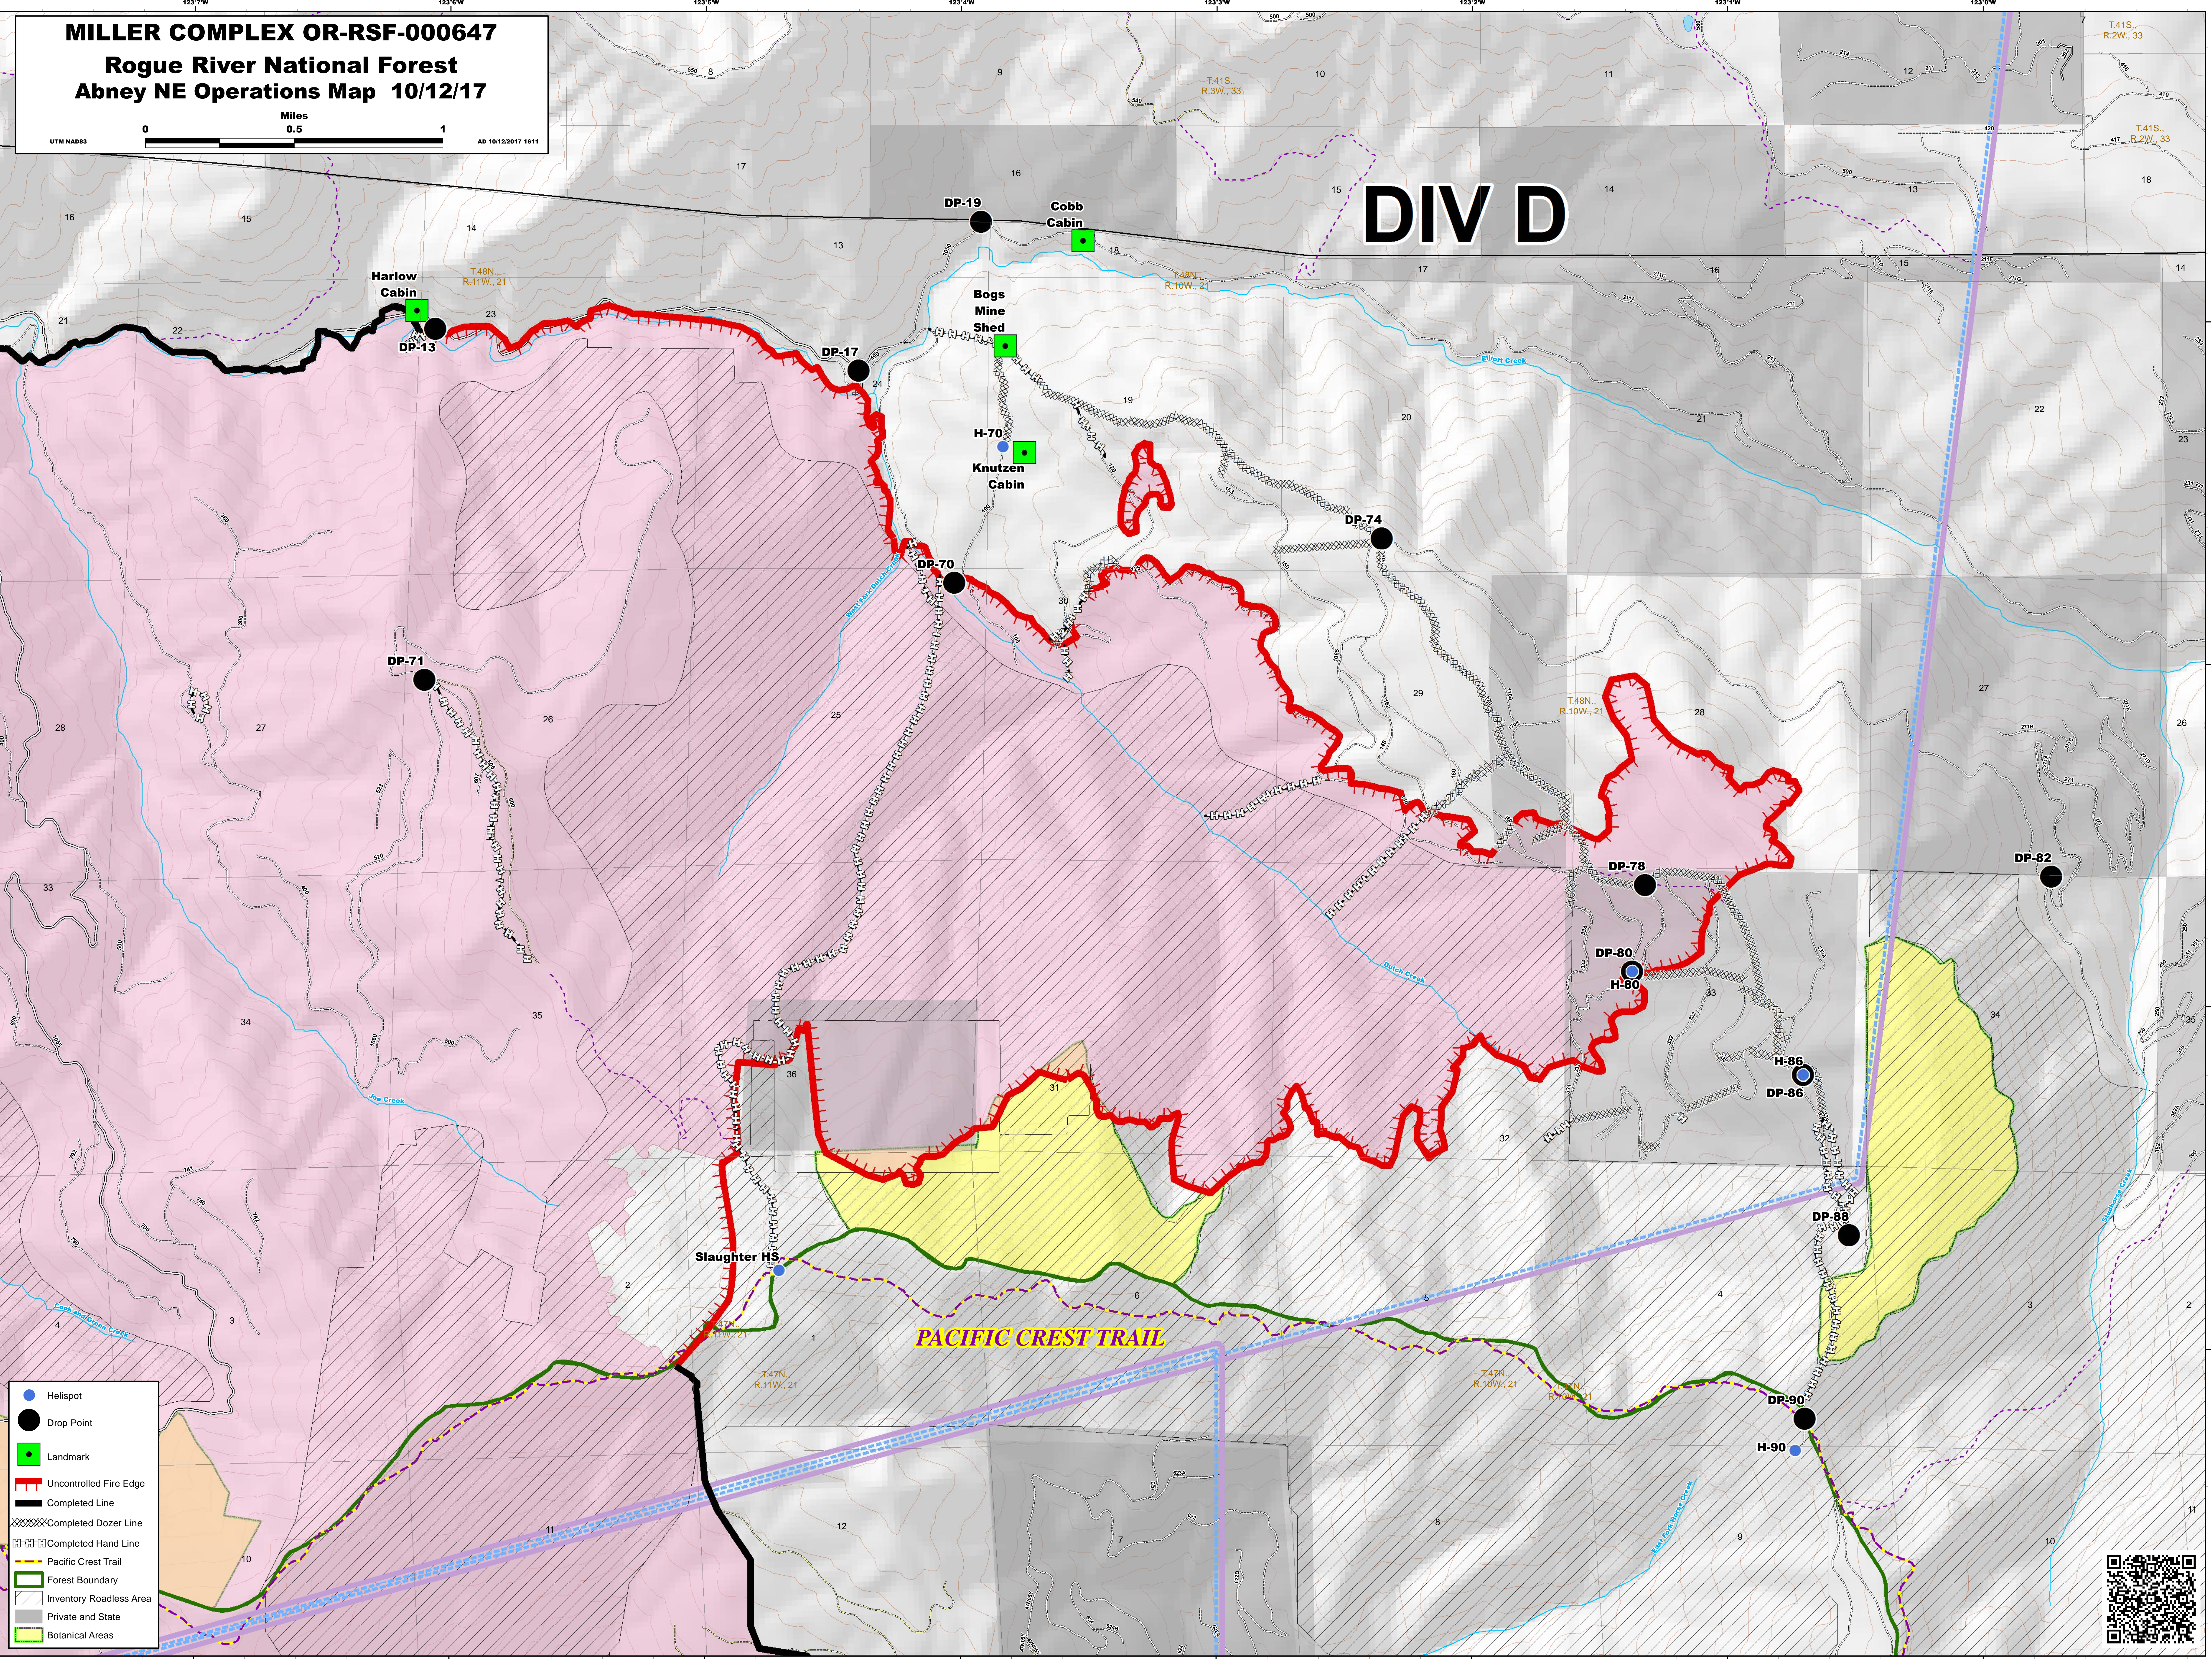

MILLER COMPLEX OR-RSF-000647

**Rogue River National Forest
Abney NE Operations Map 10/12/17**

DIV D

- Helispot
- Drop Point
- Landmark
- Uncontrolled Fire Edge
- Completed Line
- Completed Dozer Line
- Completed Hand Line
- Pacific Crest Trail
- Forest Boundary
- Inventory Roadless Area
- Private and State
- Botanical Areas