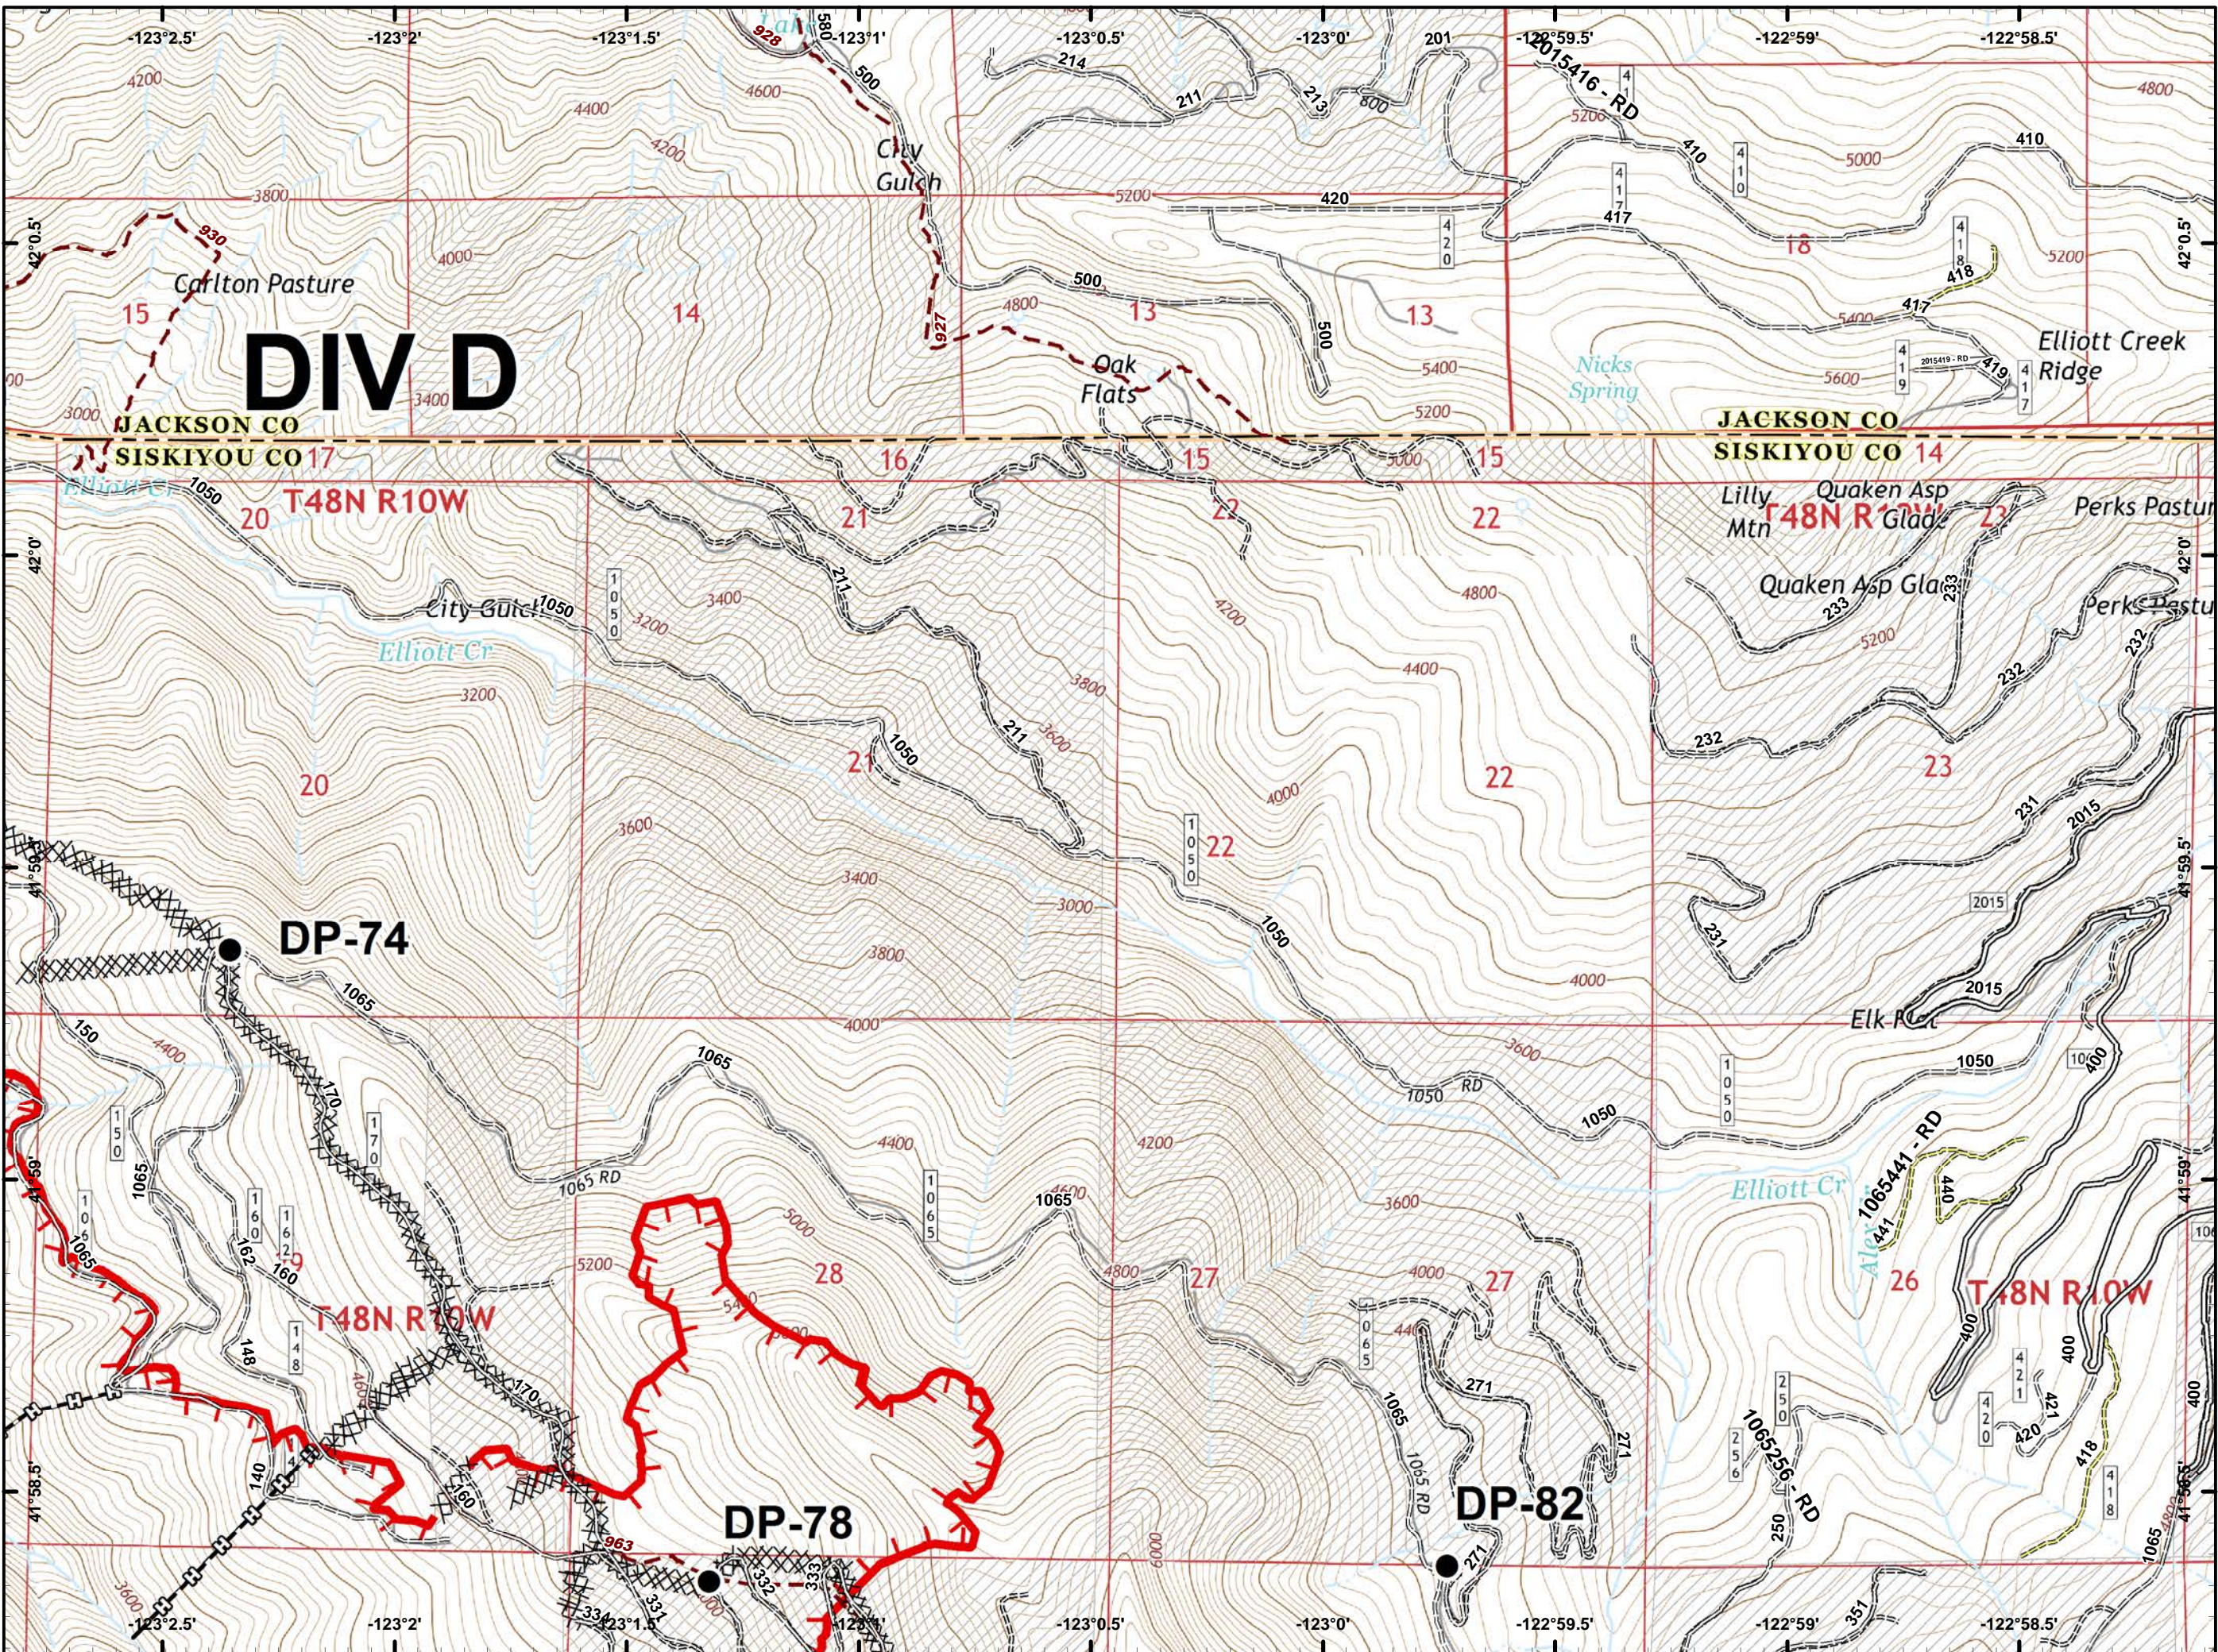

- Drop Point
- Ⓜ Water Source
- 🔴 Uncontrolled Fire Edge
- ⚫ Completed Line
- ⚫ Completed Dozer Line
- ⚫ Completed Hand Line
- 🚶 Road as Completed Line
- 🌿 Wilderness
- 🏠 Private and State

- Drop Point
- Helispot
- Ⓜ Water Source
- ⚠ Value at Risk
-) (Division Break
- 🔴 Uncontrolled Fire Edge
- ⤵ Completed Line
- ⚡ Completed Dozer Line
- 👉 Completed Hand Line
- 🛣 Road as Completed Line
- ⚡ Private and State

- Drop Point
- Helispot
- Landmark
- 🔴 Uncontrolled Fire Edge
- ⚡ Completed Line
- ⊠ Completed Dozer Line
- ⊠ Completed Hand Line
- ⊠ Private and State

- Drop Point
- 🔴 Uncontrolled Fire Edge
- ⊗ Completed Dozer Line
- ⊕ Completed Hand Line
- ▤ Private and State

-  Dip Site
-  Drop Point
-  Fire Location
-  Repeater
-  Division Break
-  Uncontrolled Fire Edge
-  Completed Line
-  Completed Hand Line
-  Wilderness

- Helispot
-) (Division Break
- 🔴 Uncontrolled Fire Edge
- ⚫ Completed Line
- 🔗 Completed Hand Line

- Drop Point
- Helispot
- 🔴 Uncontrolled Fire Edge
- ⚡ Completed Line
- ⚡ Completed Dozer Line
- ⚡ Completed Hand Line

-  Dip Site
-  Uncontrolled Fire Edge
-  Wilderness