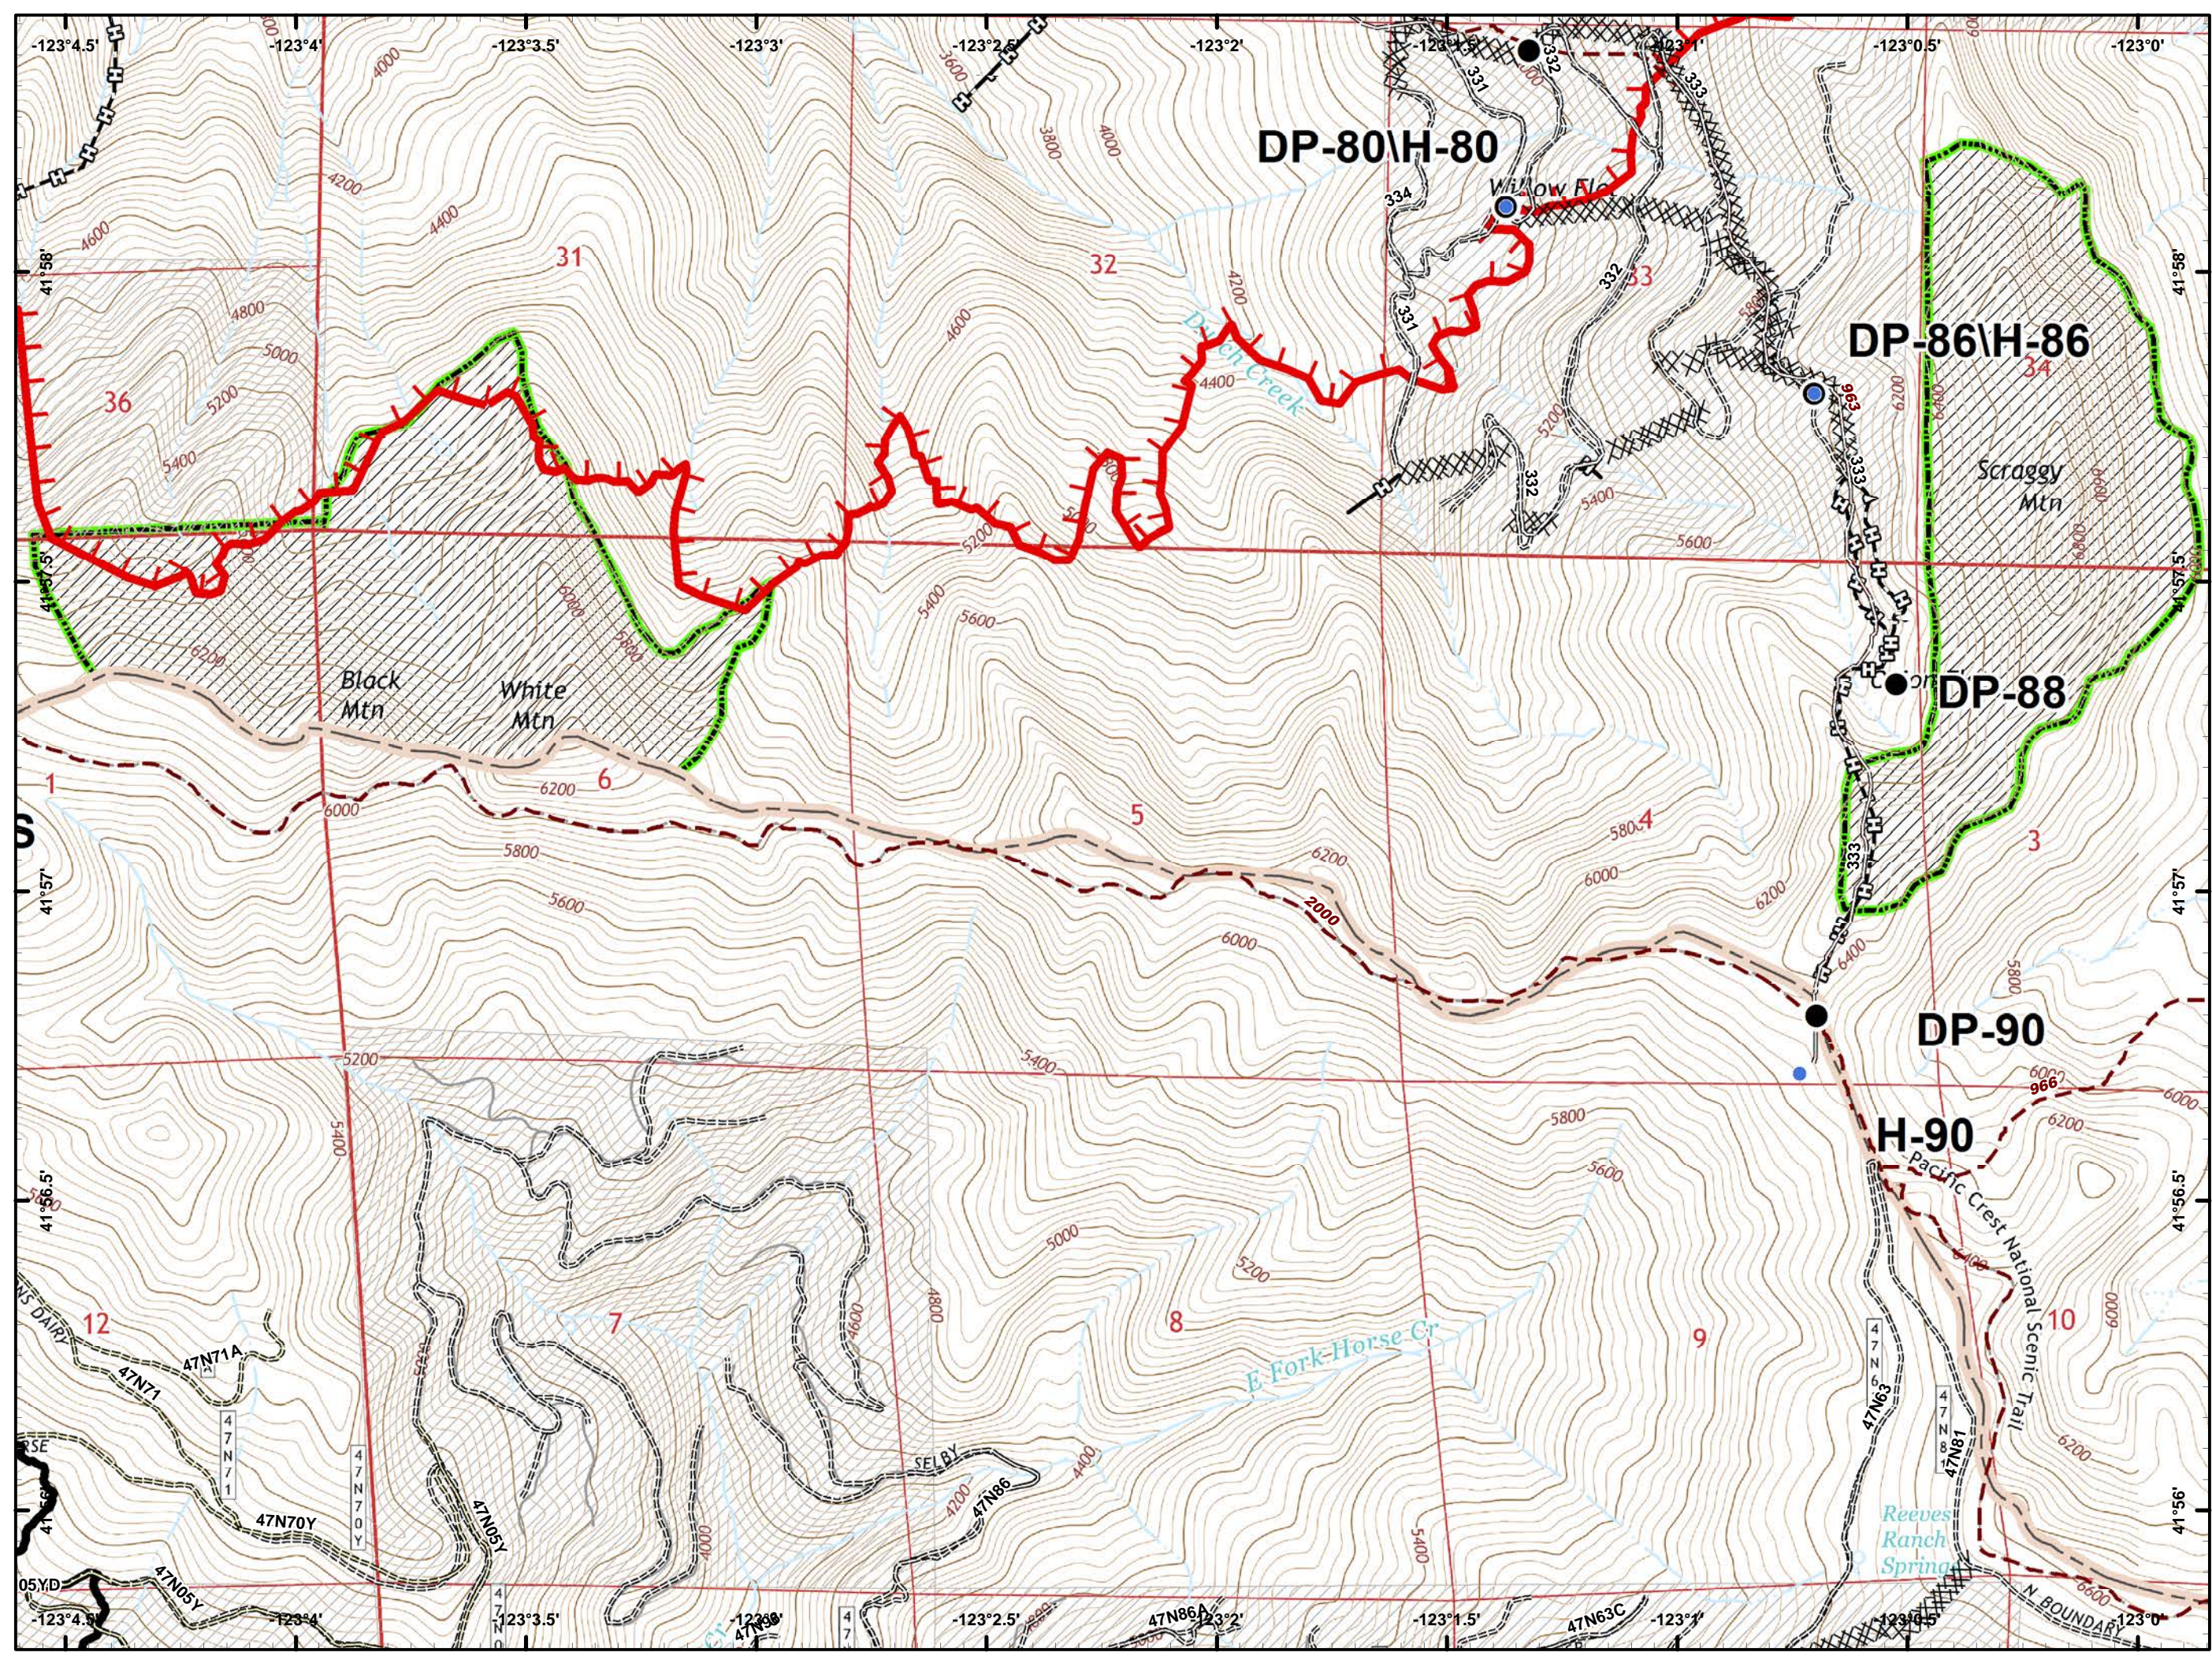

- Drop Point
- Ⓜ Water Source
- 🔴 Uncontrolled Fire Edge
- ⚫ Completed Line
- ⚫ Completed Dozer Line
- ⚫ Completed Hand Line
- 🚶 Road as Completed Line
- 🌿 Wilderness
- 🏠 Private and State

- Drop Point
- Helispot
- Ⓜ Water Source
- ⚠ Value at Risk
-) (Division Break
- 🔴 Uncontrolled Fire Edge
- ⤵ Completed Line
- ⚡ Completed Dozer Line
- 👉 Completed Hand Line
- 🛣 Road as Completed Line
- ⚡ Private and State

- Drop Point
- Helispot
- Landmark
- 🔴 Uncontrolled Fire Edge
- ⚡ Completed Line
- ⊠ Completed Dozer Line
- ⊠ Completed Hand Line
- ⊠ Private and State

- Drop Point
- 🔴 Uncontrolled Fire Edge
- ⊗ Completed Dozer Line
- ⊕ Completed Hand Line
- ▤ Private and State

-  Dip Site
-  Drop Point
-  Fire Location
-  Repeater
-  Division Break
-  Uncontrolled Fire Edge
-  Completed Line
-  Completed Hand Line
-  Wilderness

- Helispot
-) (Division Break
- 🔴 Uncontrolled Fire Edge
- ⚫ Completed Line
- 🔗 Completed Hand Line

- Drop Point
- Helispot
- 🔴 Uncontrolled Fire Edge
- ⚡ Completed Line
- ⚡ Completed Dozer Line
- ⚡ Completed Hand Line

-  Dip Site
-  Uncontrolled Fire Edge
-  Wilderness