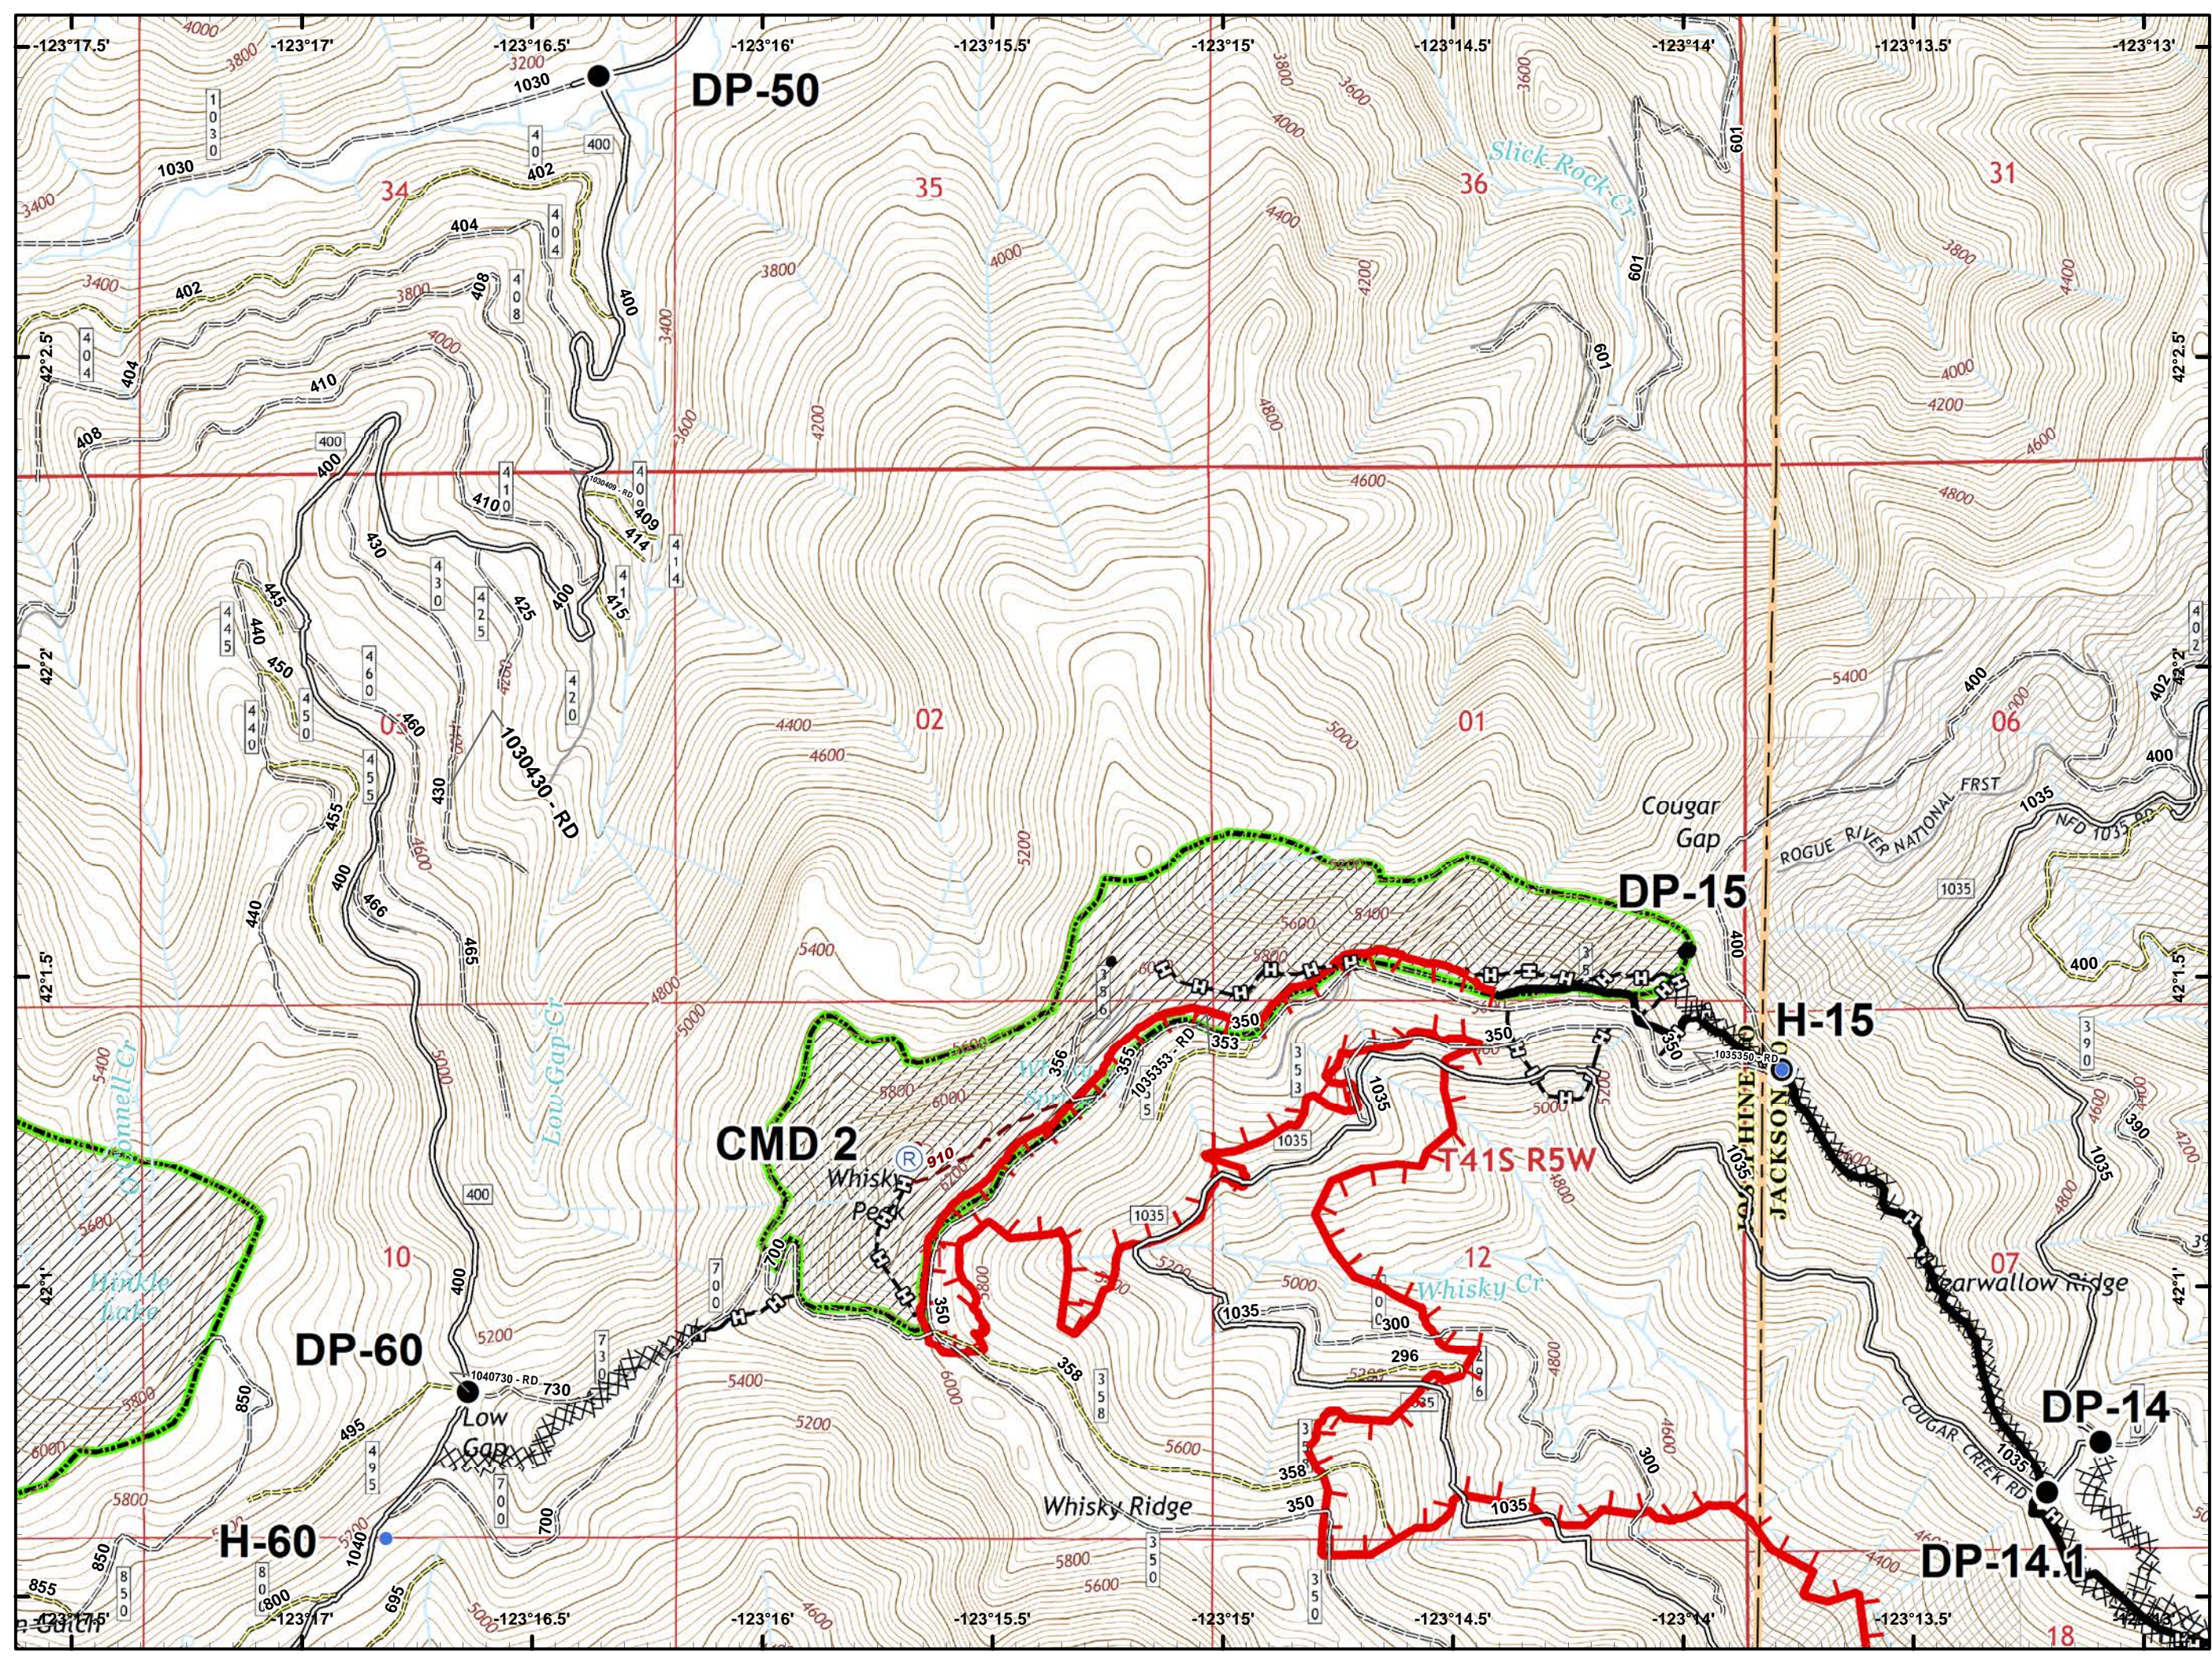

- Ⓒ Camp
- Drop Point
- Helispot
- ⌚ Lookout
- Ⓜ Water Source
- ⚠ Value at Risk
-) (Division Break
- 🔴 Uncontrolled Fire Edge
- ⚫ Completed Line
- ⚡ Completed Dozer Line
- ⚡ Completed Hand Line
- 🛣 Road as Completed Line
- ⚡ Private and State

- Drop Point
- Ⓜ Water Source
- 🔴 Uncontrolled Fire Edge
- ⚫ Completed Line
- ⚫ Completed Dozer Line
- ⚫ Completed Hand Line
- 🚶 Road as Completed Line
- 🌿 Wilderness
- 🏠 Private and State

- Drop Point
- Helispot
- Ⓜ Water Source
- ⚠ Value at Risk
-) (Division Break
- 🔴 Uncontrolled Fire Edge
- ⤵ Completed Line
- ⚡ Completed Dozer Line
- 👉 Completed Hand Line
- 🛣 Road as Completed Line
- ⚡ Private and State

-  Dip Site
-  Drop Point
-  Fire Location
-  Repeater
-  Division Break
-  Uncontrolled Fire Edge
-  Completed Line
-  Completed Hand Line
-  Wilderness

- Helispot
-) (Division Break
- 🔴 Uncontrolled Fire Edge
- ⚫ Completed Line
- 🔗 Completed Hand Line

- Drop Point
- Helispot
- 🔴 Uncontrolled Fire Edge
- ⚡ Completed Line
- ⚡ Completed Dozer Line
- ⚡ Completed Hand Line

-  Dip Site
-  Uncontrolled Fire Edge
-  Wilderness