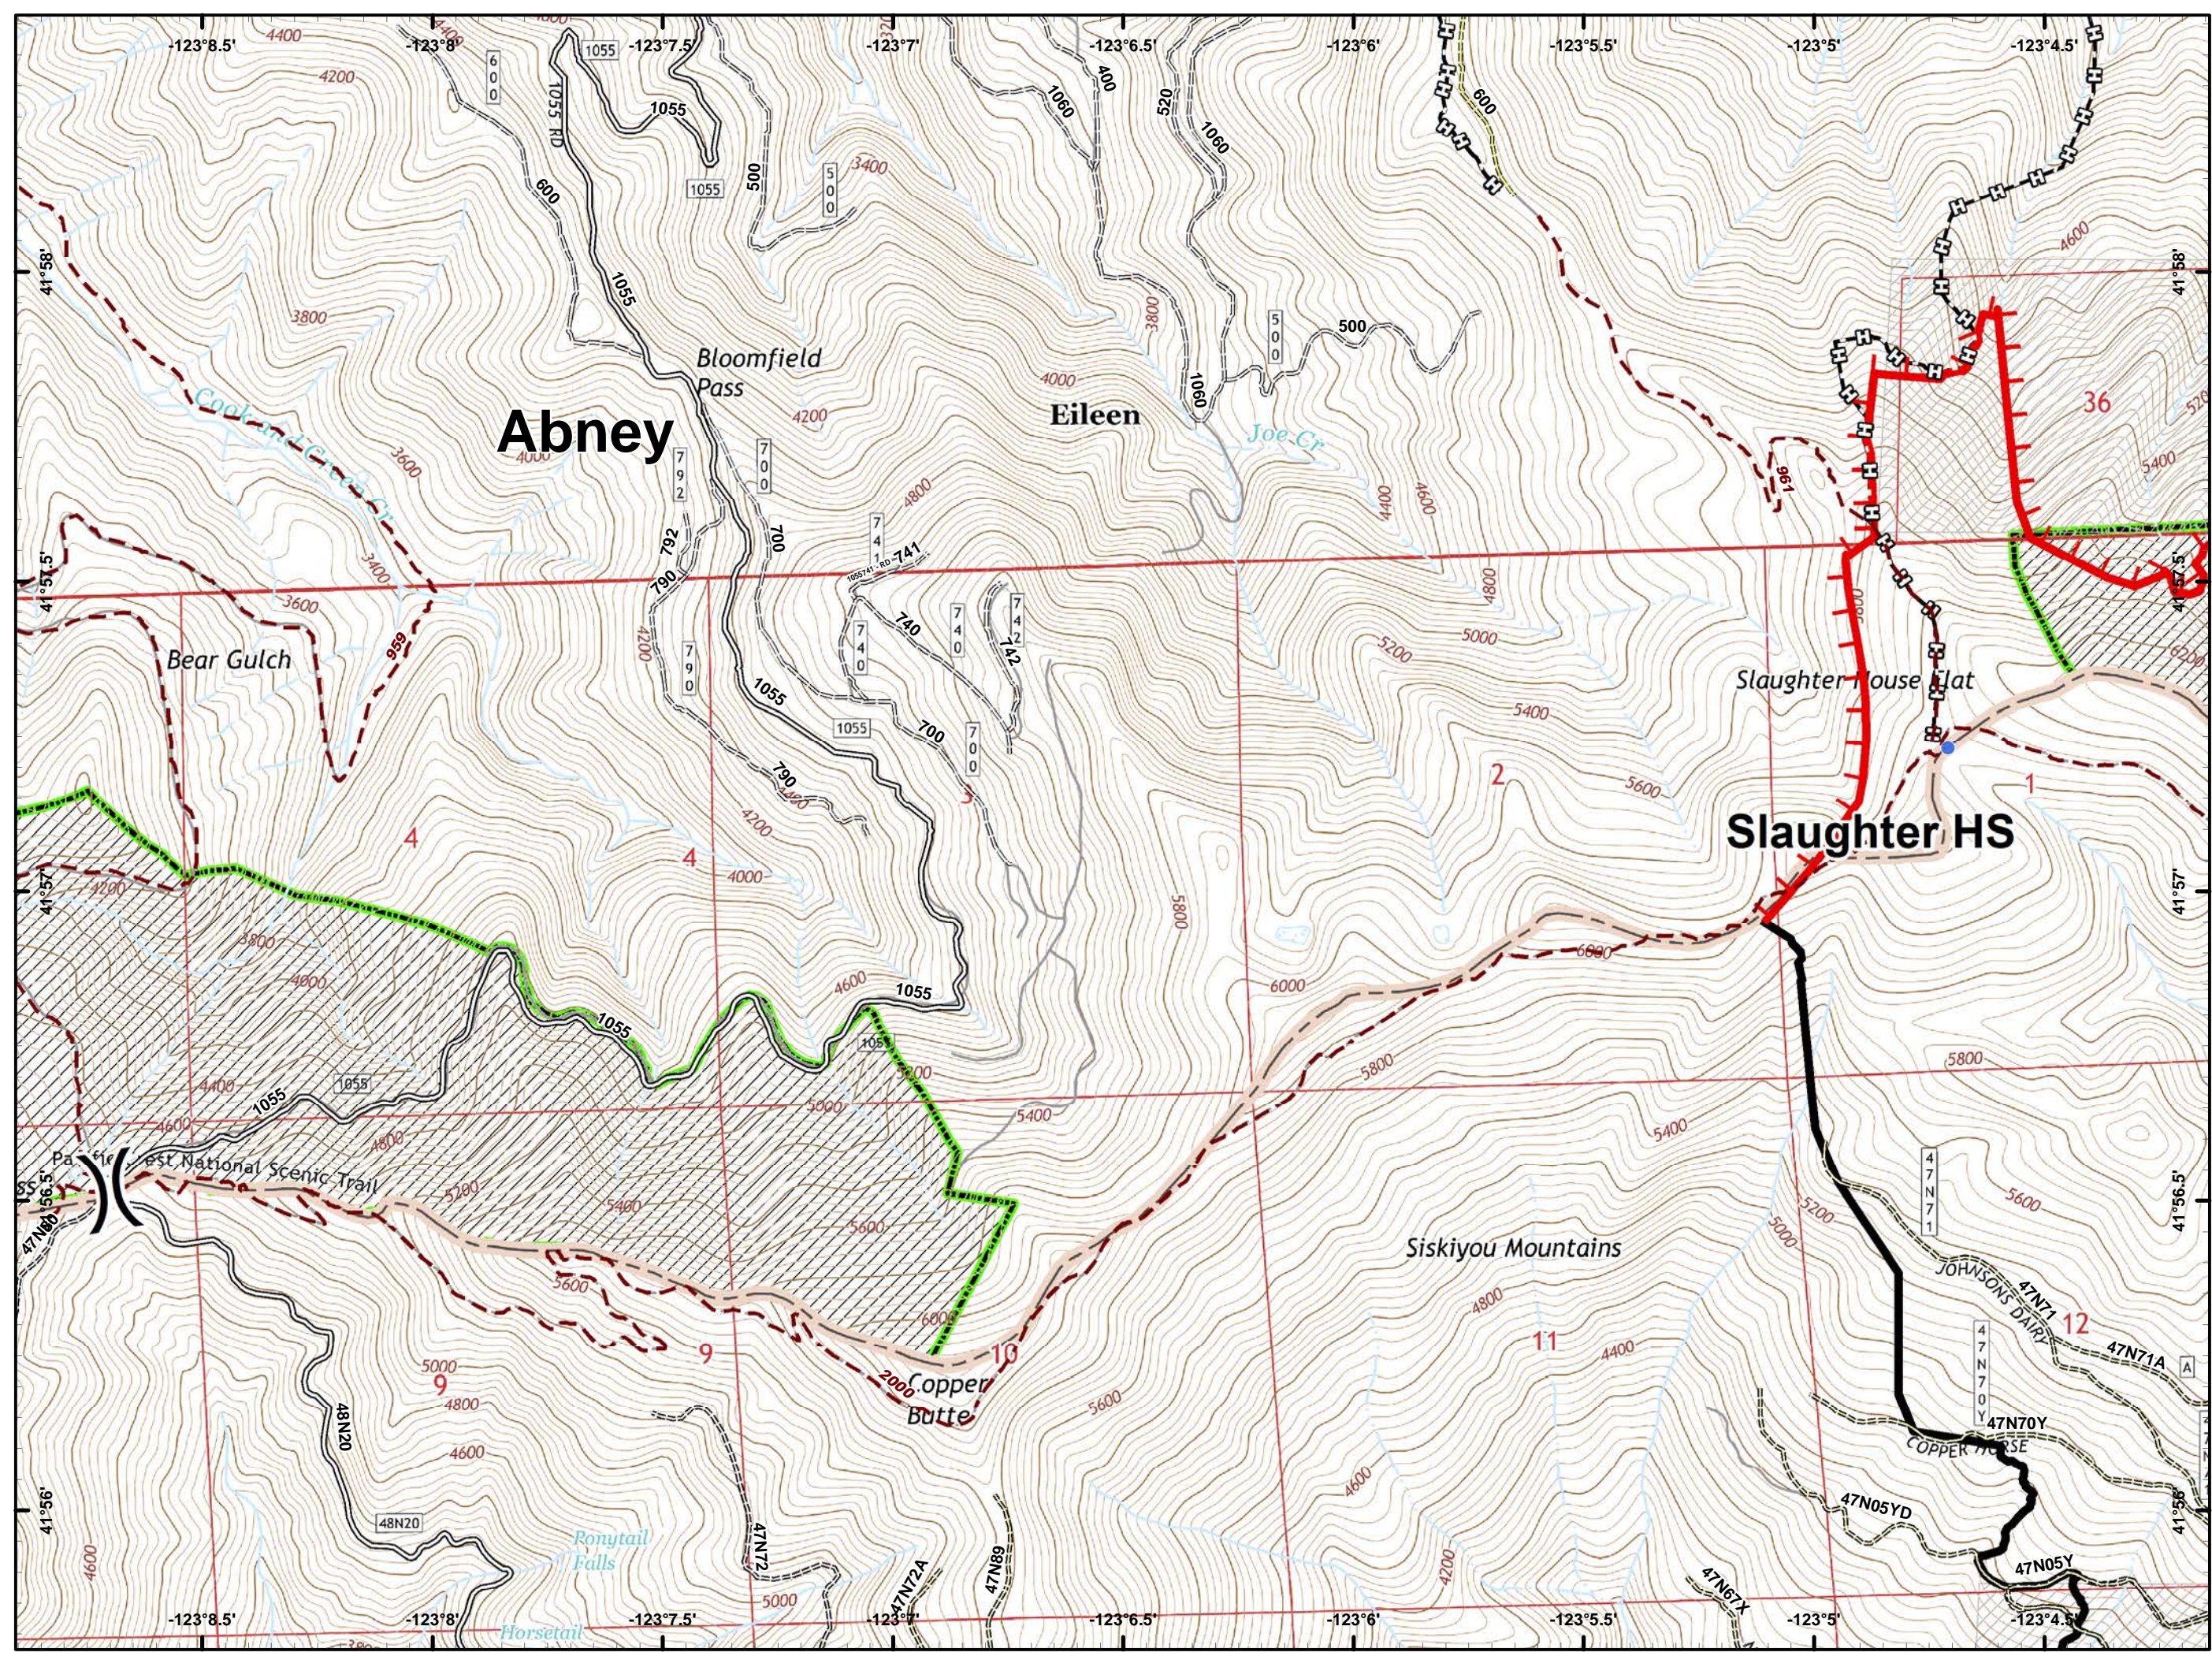

- Drop Point
- Ⓜ Water Source
- 🔴 Uncontrolled Fire Edge
- ⚫ Completed Line
- ⚫ Completed Dozer Line
- ⚫ Completed Hand Line
- 🚶 Road as Completed Line
- 🌿 Wilderness
- 🏠 Private and State

- Drop Point
- Helispot
- Ⓜ Water Source
- ⚠ Value at Risk
-) (Division Break
- 🔴 Uncontrolled Fire Edge
- ⤵ Completed Line
- ⚡ Completed Dozer Line
- 👉 Completed Hand Line
- 🛣 Road as Completed Line
- ⚡ Private and State

- Drop Point
- Helispot
- Landmark
- 🔴 Uncontrolled Fire Edge
- ⚡ Completed Line
- ⊠ Completed Dozer Line
- ⊠ Completed Hand Line
- ⊠ Private and State

- Drop Point
- 🔴 Uncontrolled Fire Edge
- ⊗ Completed Dozer Line
- ⊕ Completed Hand Line
- ▤ Private and State

-  Dip Site
-  Drop Point
-  Fire Location
-  Repeater
-  Division Break
-  Uncontrolled Fire Edge
-  Completed Line
-  Completed Hand Line
-  Wilderness

- Helispot
-) (Division Break
- 🔴 Uncontrolled Fire Edge
- ⚫ Completed Line
- 🔗 Completed Hand Line

- Drop Point
- Helispot
- 🔴 Uncontrolled Fire Edge
- ⚡ Completed Line
- ⚡ Completed Dozer Line
- ⚡ Completed Hand Line

-  Dip Site
-  Uncontrolled Fire Edge
-  Wilderness