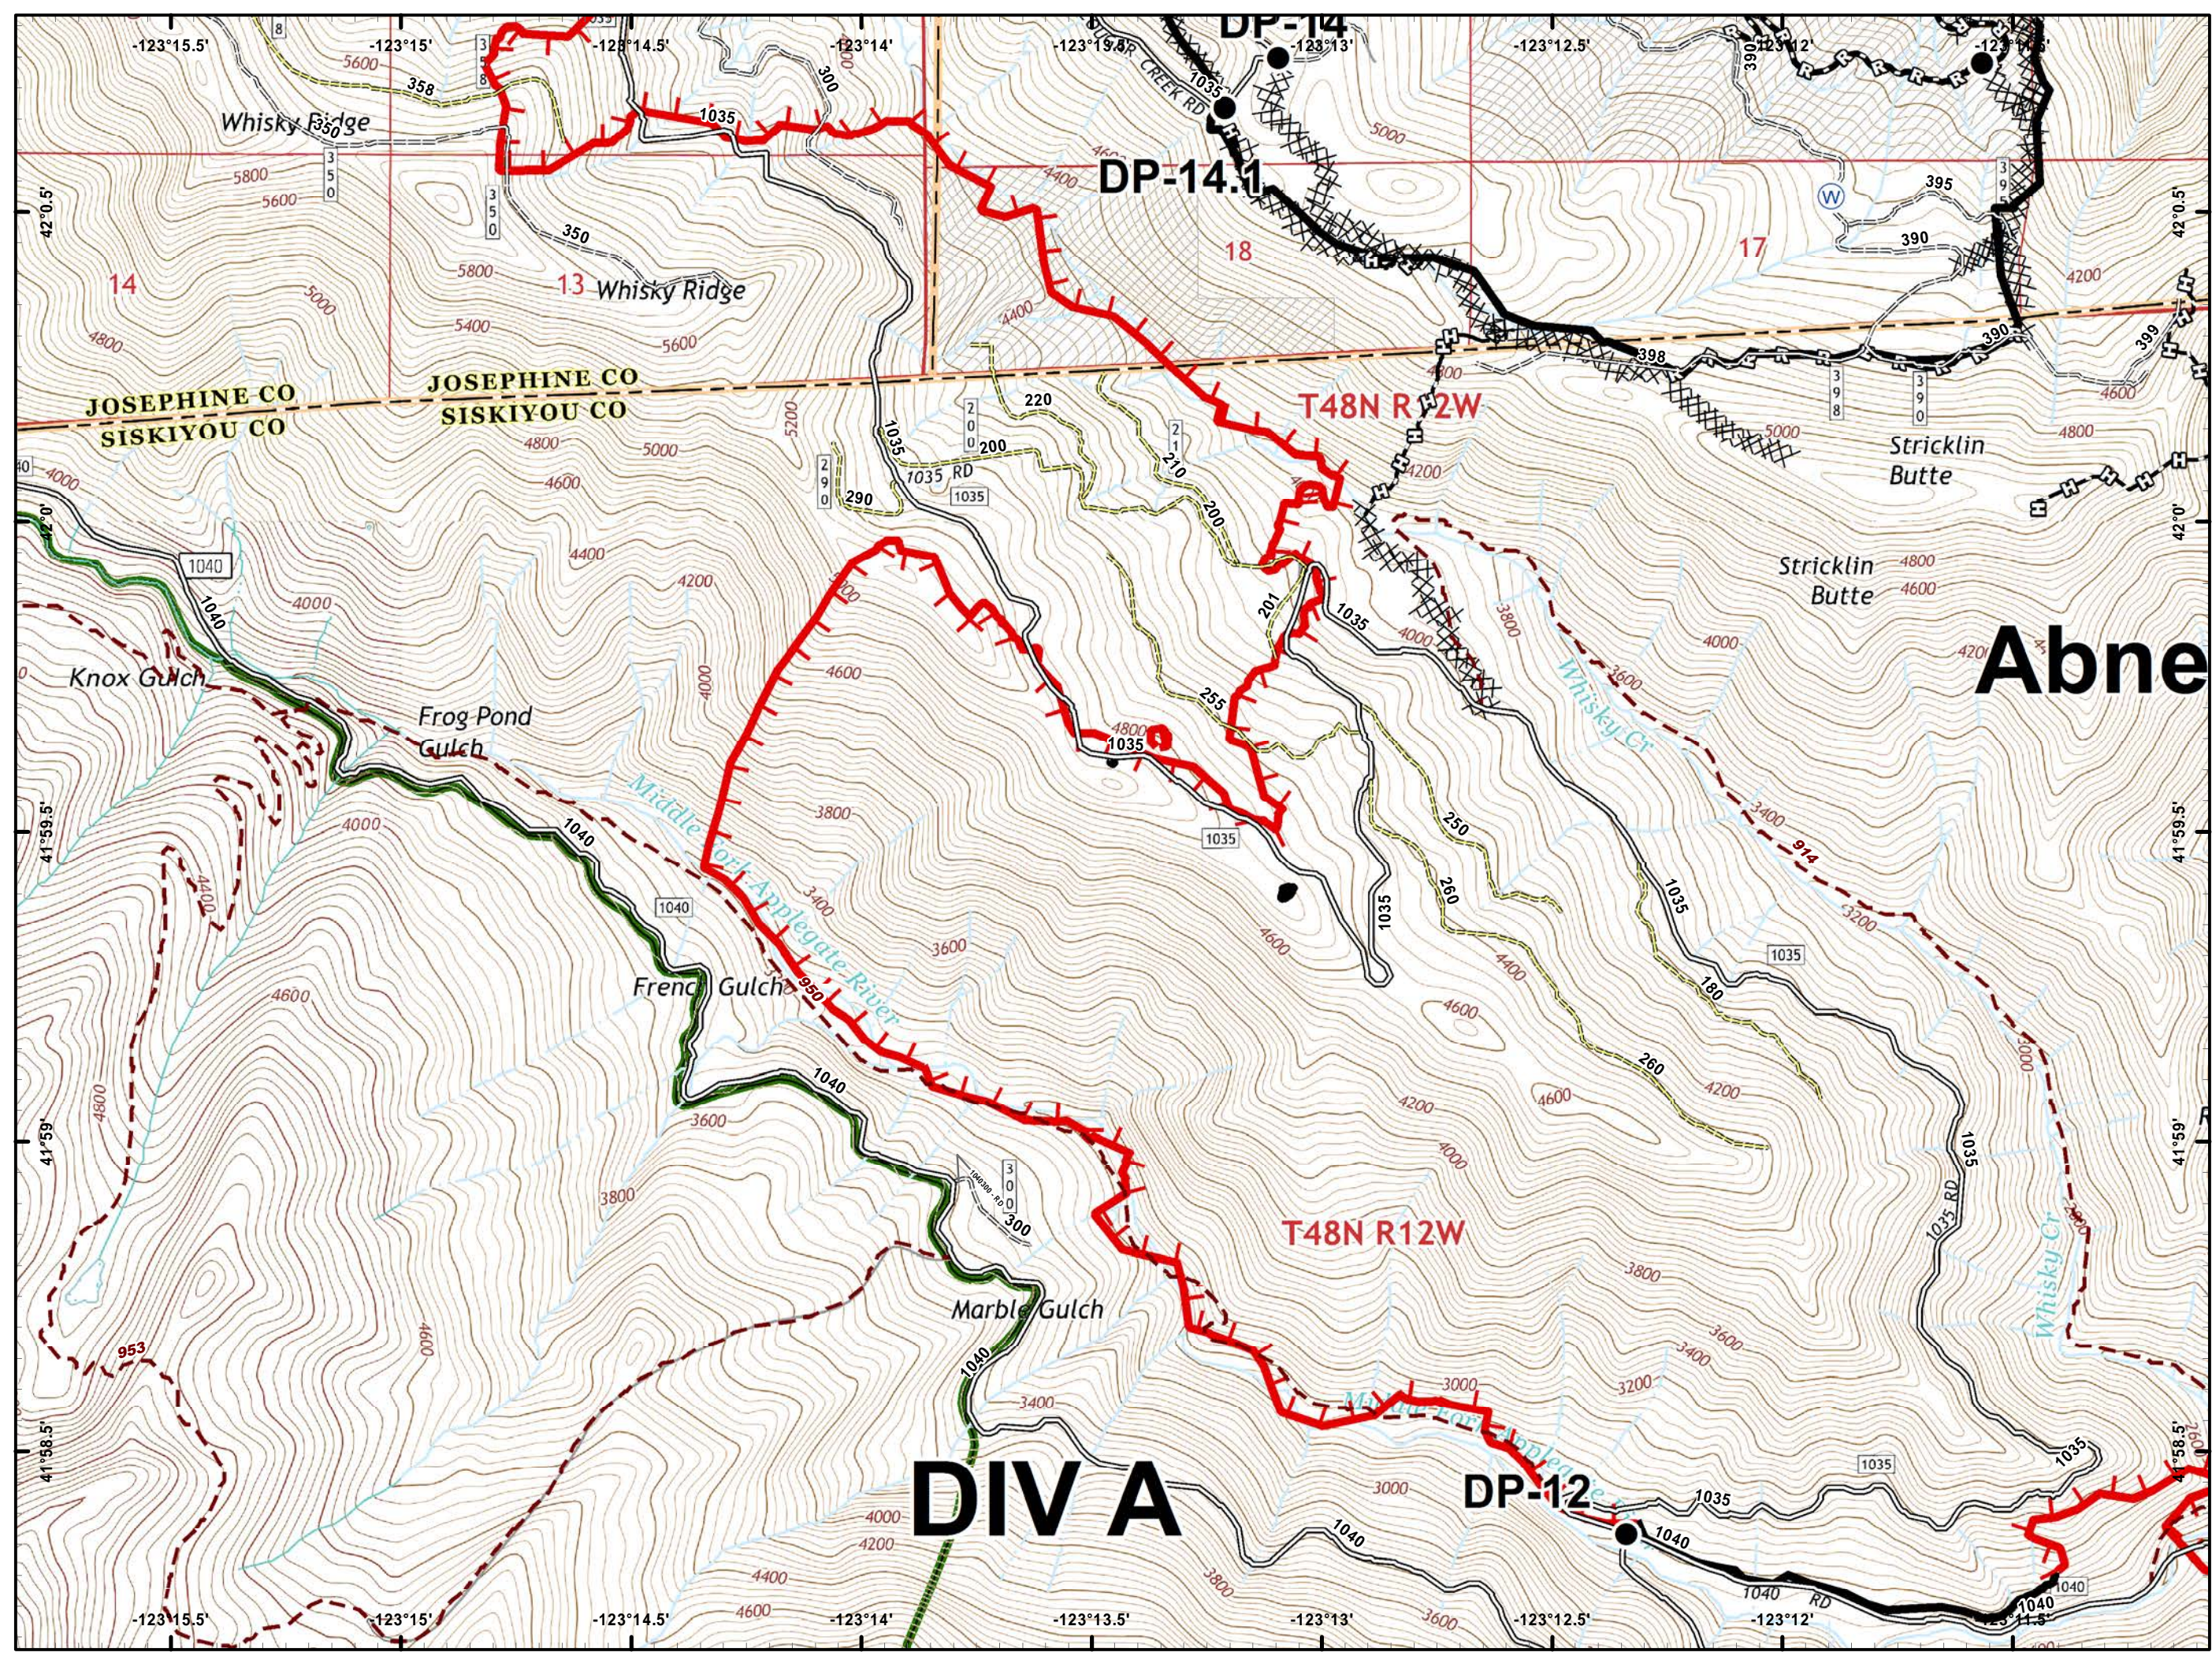

- Ⓒ Camp
- Drop Point
- Helispot
- ⌚ Lookout
- Ⓜ Water Source
- ⚠ Value at Risk
-) (Division Break
- 🔴 Uncontrolled Fire Edge
- ⚫ Completed Line
- ⚡ Completed Dozer Line
- ⚡ Completed Hand Line
- 🛣 Road as Completed Line
- ⚡ Private and State

- Drop Point
- Ⓜ Water Source
- 🔴 Uncontrolled Fire Edge
- ⚫ Completed Line
- ⚫ Completed Dozer Line
- ⚫ Completed Hand Line
- 🚶 Road as Completed Line
- 🌿 Wilderness
- 🏠 Private and State

- Drop Point
- Helispot
- Ⓜ Water Source
- ⚠ Value at Risk
-) (Division Break
- 🔴 Uncontrolled Fire Edge
- ⤵ Completed Line
- ⚡ Completed Dozer Line
- 👉 Completed Hand Line
- 🛣 Road as Completed Line
- ⚡ Private and State

-  Dip Site
-  Drop Point
-  Fire Location
-  Repeater
-  Division Break
-  Uncontrolled Fire Edge
-  Completed Line
-  Completed Hand Line
-  Wilderness

- Helispot
-) (Division Break
- 🔴 Uncontrolled Fire Edge
- ⚫ Completed Line
- 🔗 Completed Hand Line

- Drop Point
- Helispot
- 🔴 Uncontrolled Fire Edge
- ⚡ Completed Line
- ⚡ Completed Dozer Line
- ⚡ Completed Hand Line

-  Dip Site
-  Uncontrolled Fire Edge
-  Wilderness