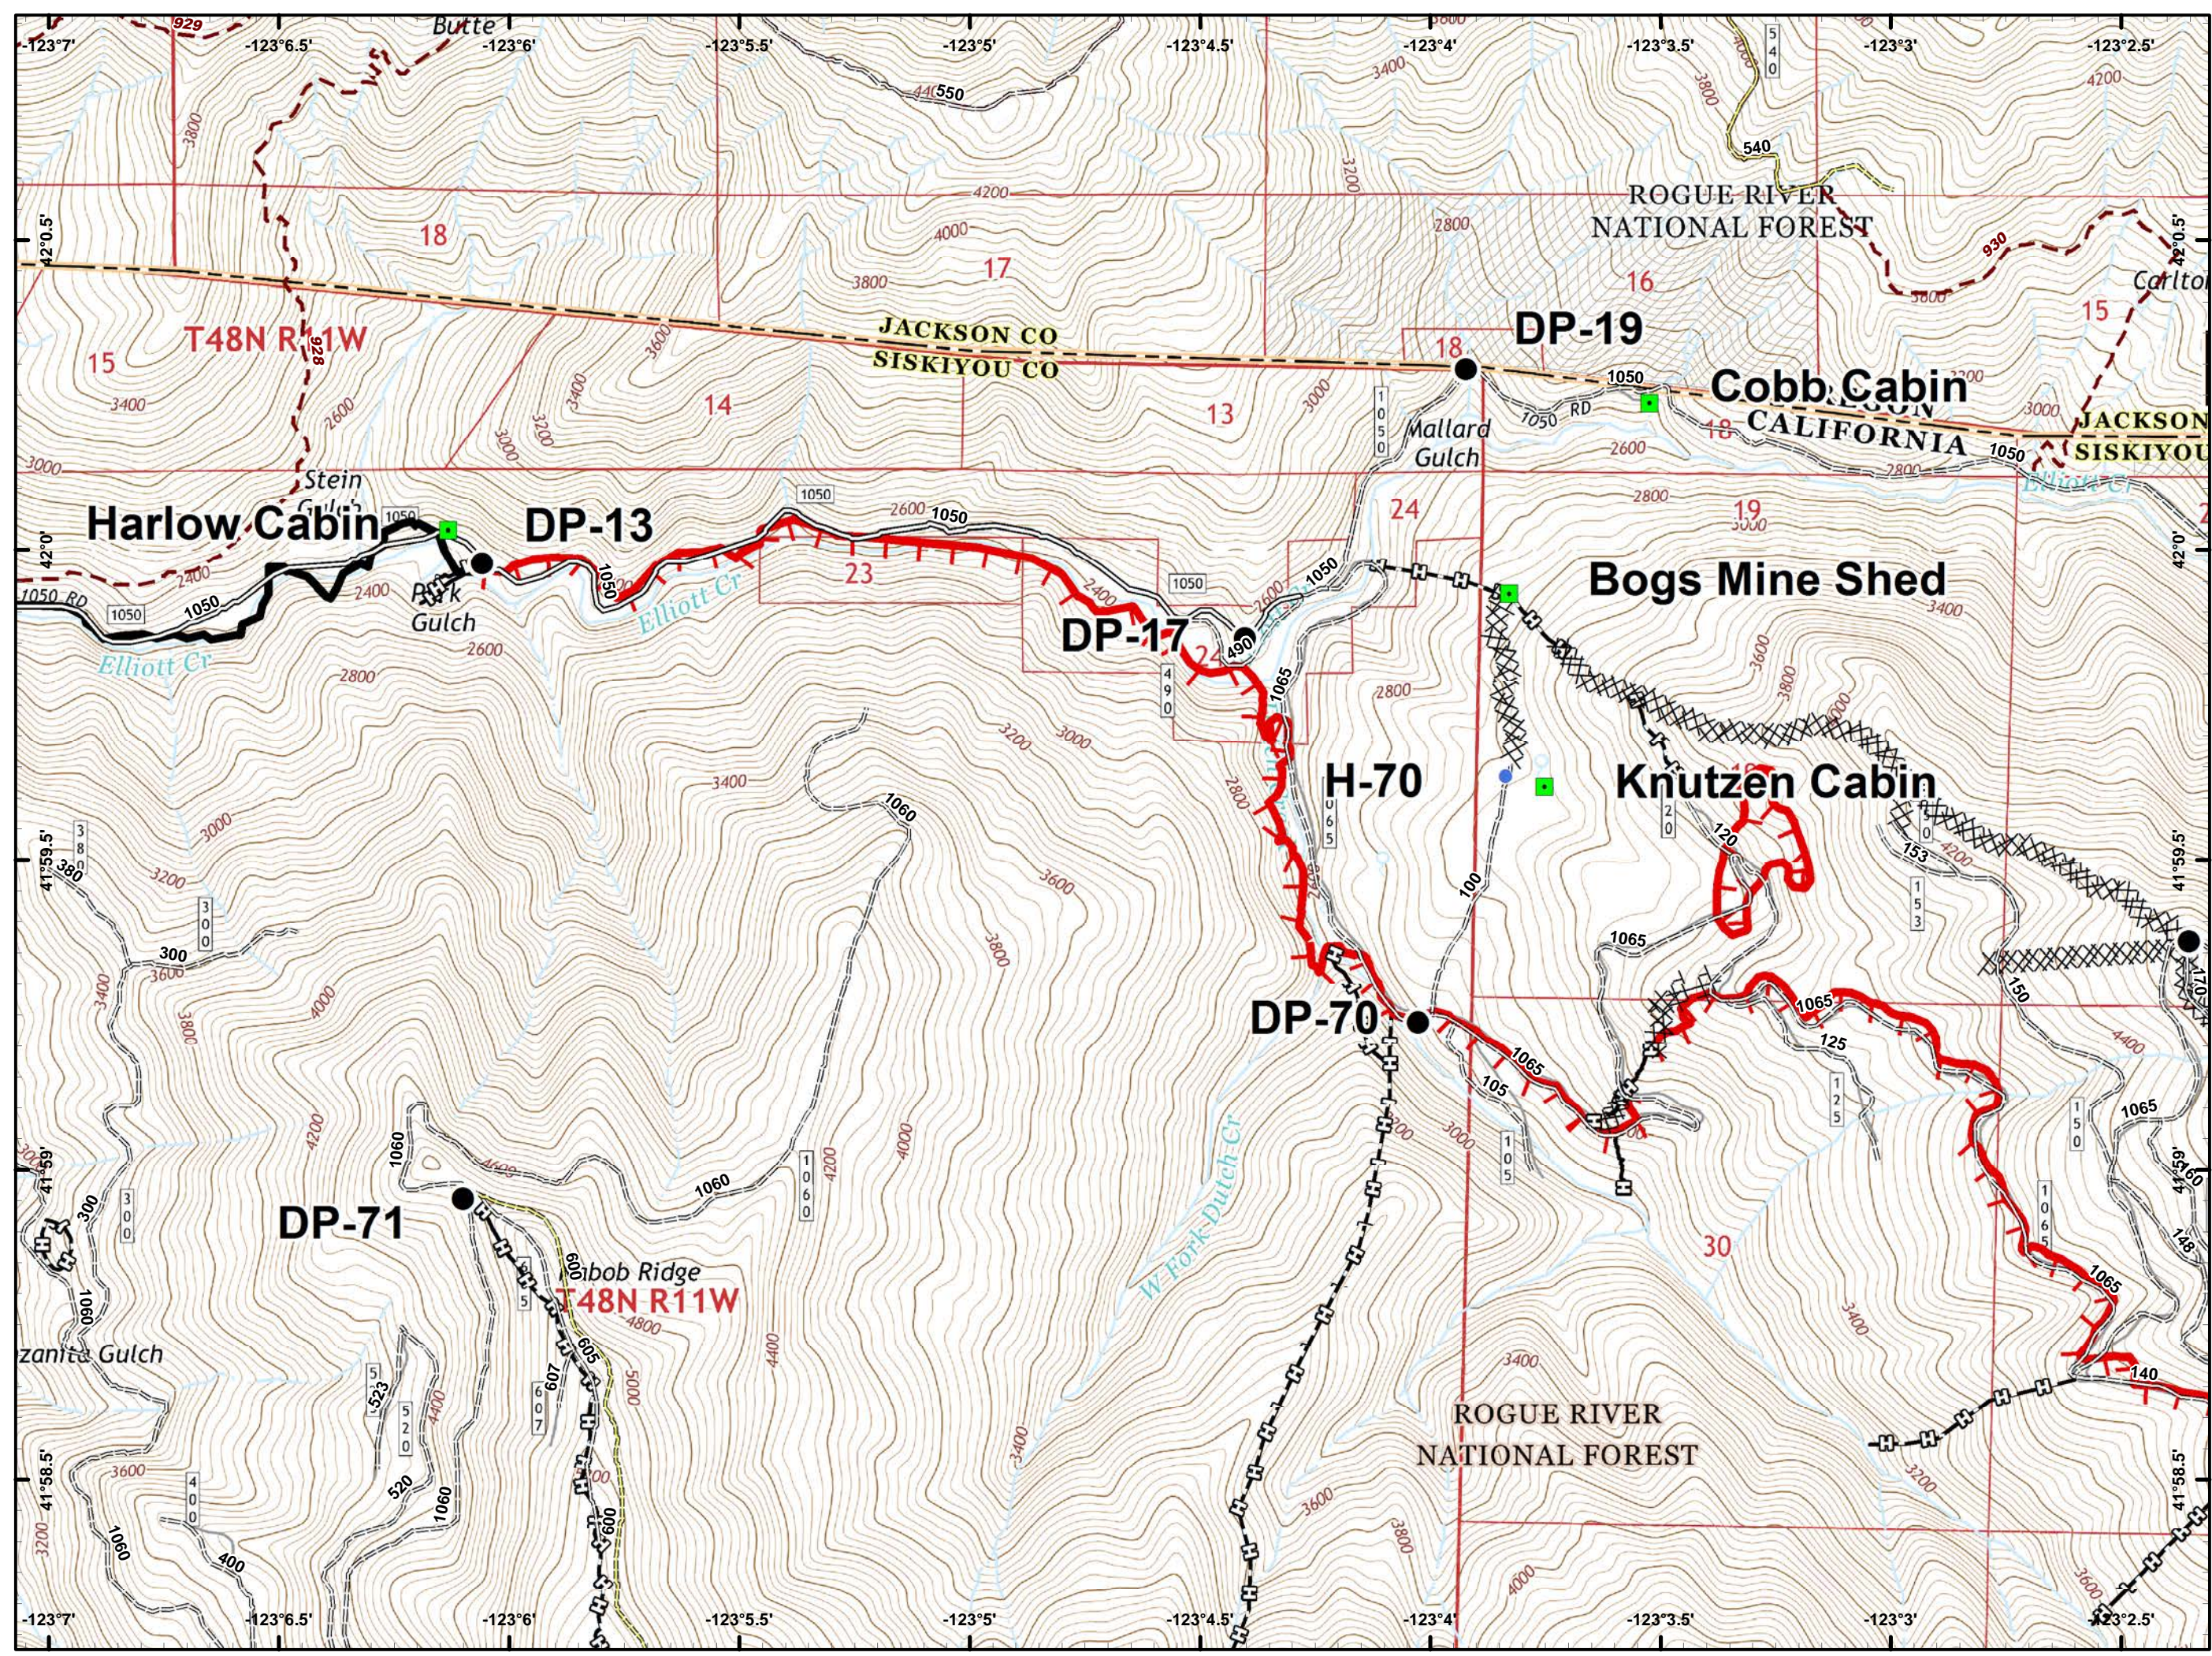

- Ⓒ Camp
- Drop Point
- Helispot
- ⌚ Lookout
- Ⓜ Water Source
- ⚠ Value at Risk
-) (Division Break
- 🔴 Uncontrolled Fire Edge
- ⚫ Completed Line
- ⚡ Completed Dozer Line
- ⚡ Completed Hand Line
- 🛣 Road as Completed Line
- ⚡ Private and State

- Drop Point
- Ⓜ Water Source
- 🔴 Uncontrolled Fire Edge
- ⚫ Completed Line
- ⚫ Completed Dozer Line
- ⚫ Completed Hand Line
- 🚶 Road as Completed Line
- 🌿 Wilderness
- 🏠 Private and State

- Drop Point
- Helispot
- Ⓜ Water Source
- ⚠ Value at Risk
-) (Division Break
- 🔴 Uncontrolled Fire Edge
- ⤵ Completed Line
- ⚡ Completed Dozer Line
- 👉 Completed Hand Line
- 🛣 Road as Completed Line
- ⚡ Private and State

- Drop Point
- Helispot
- Landmark
- 🔴 Uncontrolled Fire Edge
- ⚡ Completed Line
- ⊠ Completed Dozer Line
- ⊠ Completed Hand Line
- ⊠ Private and State

- Drop Point
- 🔴 Uncontrolled Fire Edge
- ⊗ Completed Dozer Line
- ⊕ Completed Hand Line
- ▤ Private and State

- Drop Point
- Helispot
- 🔴 Uncontrolled Fire Edge
- ⚡ Completed Line
- ⚡ Completed Dozer Line
- ⚡ Completed Hand Line

-  Dip Site
-  Uncontrolled Fire Edge
-  Wilderness