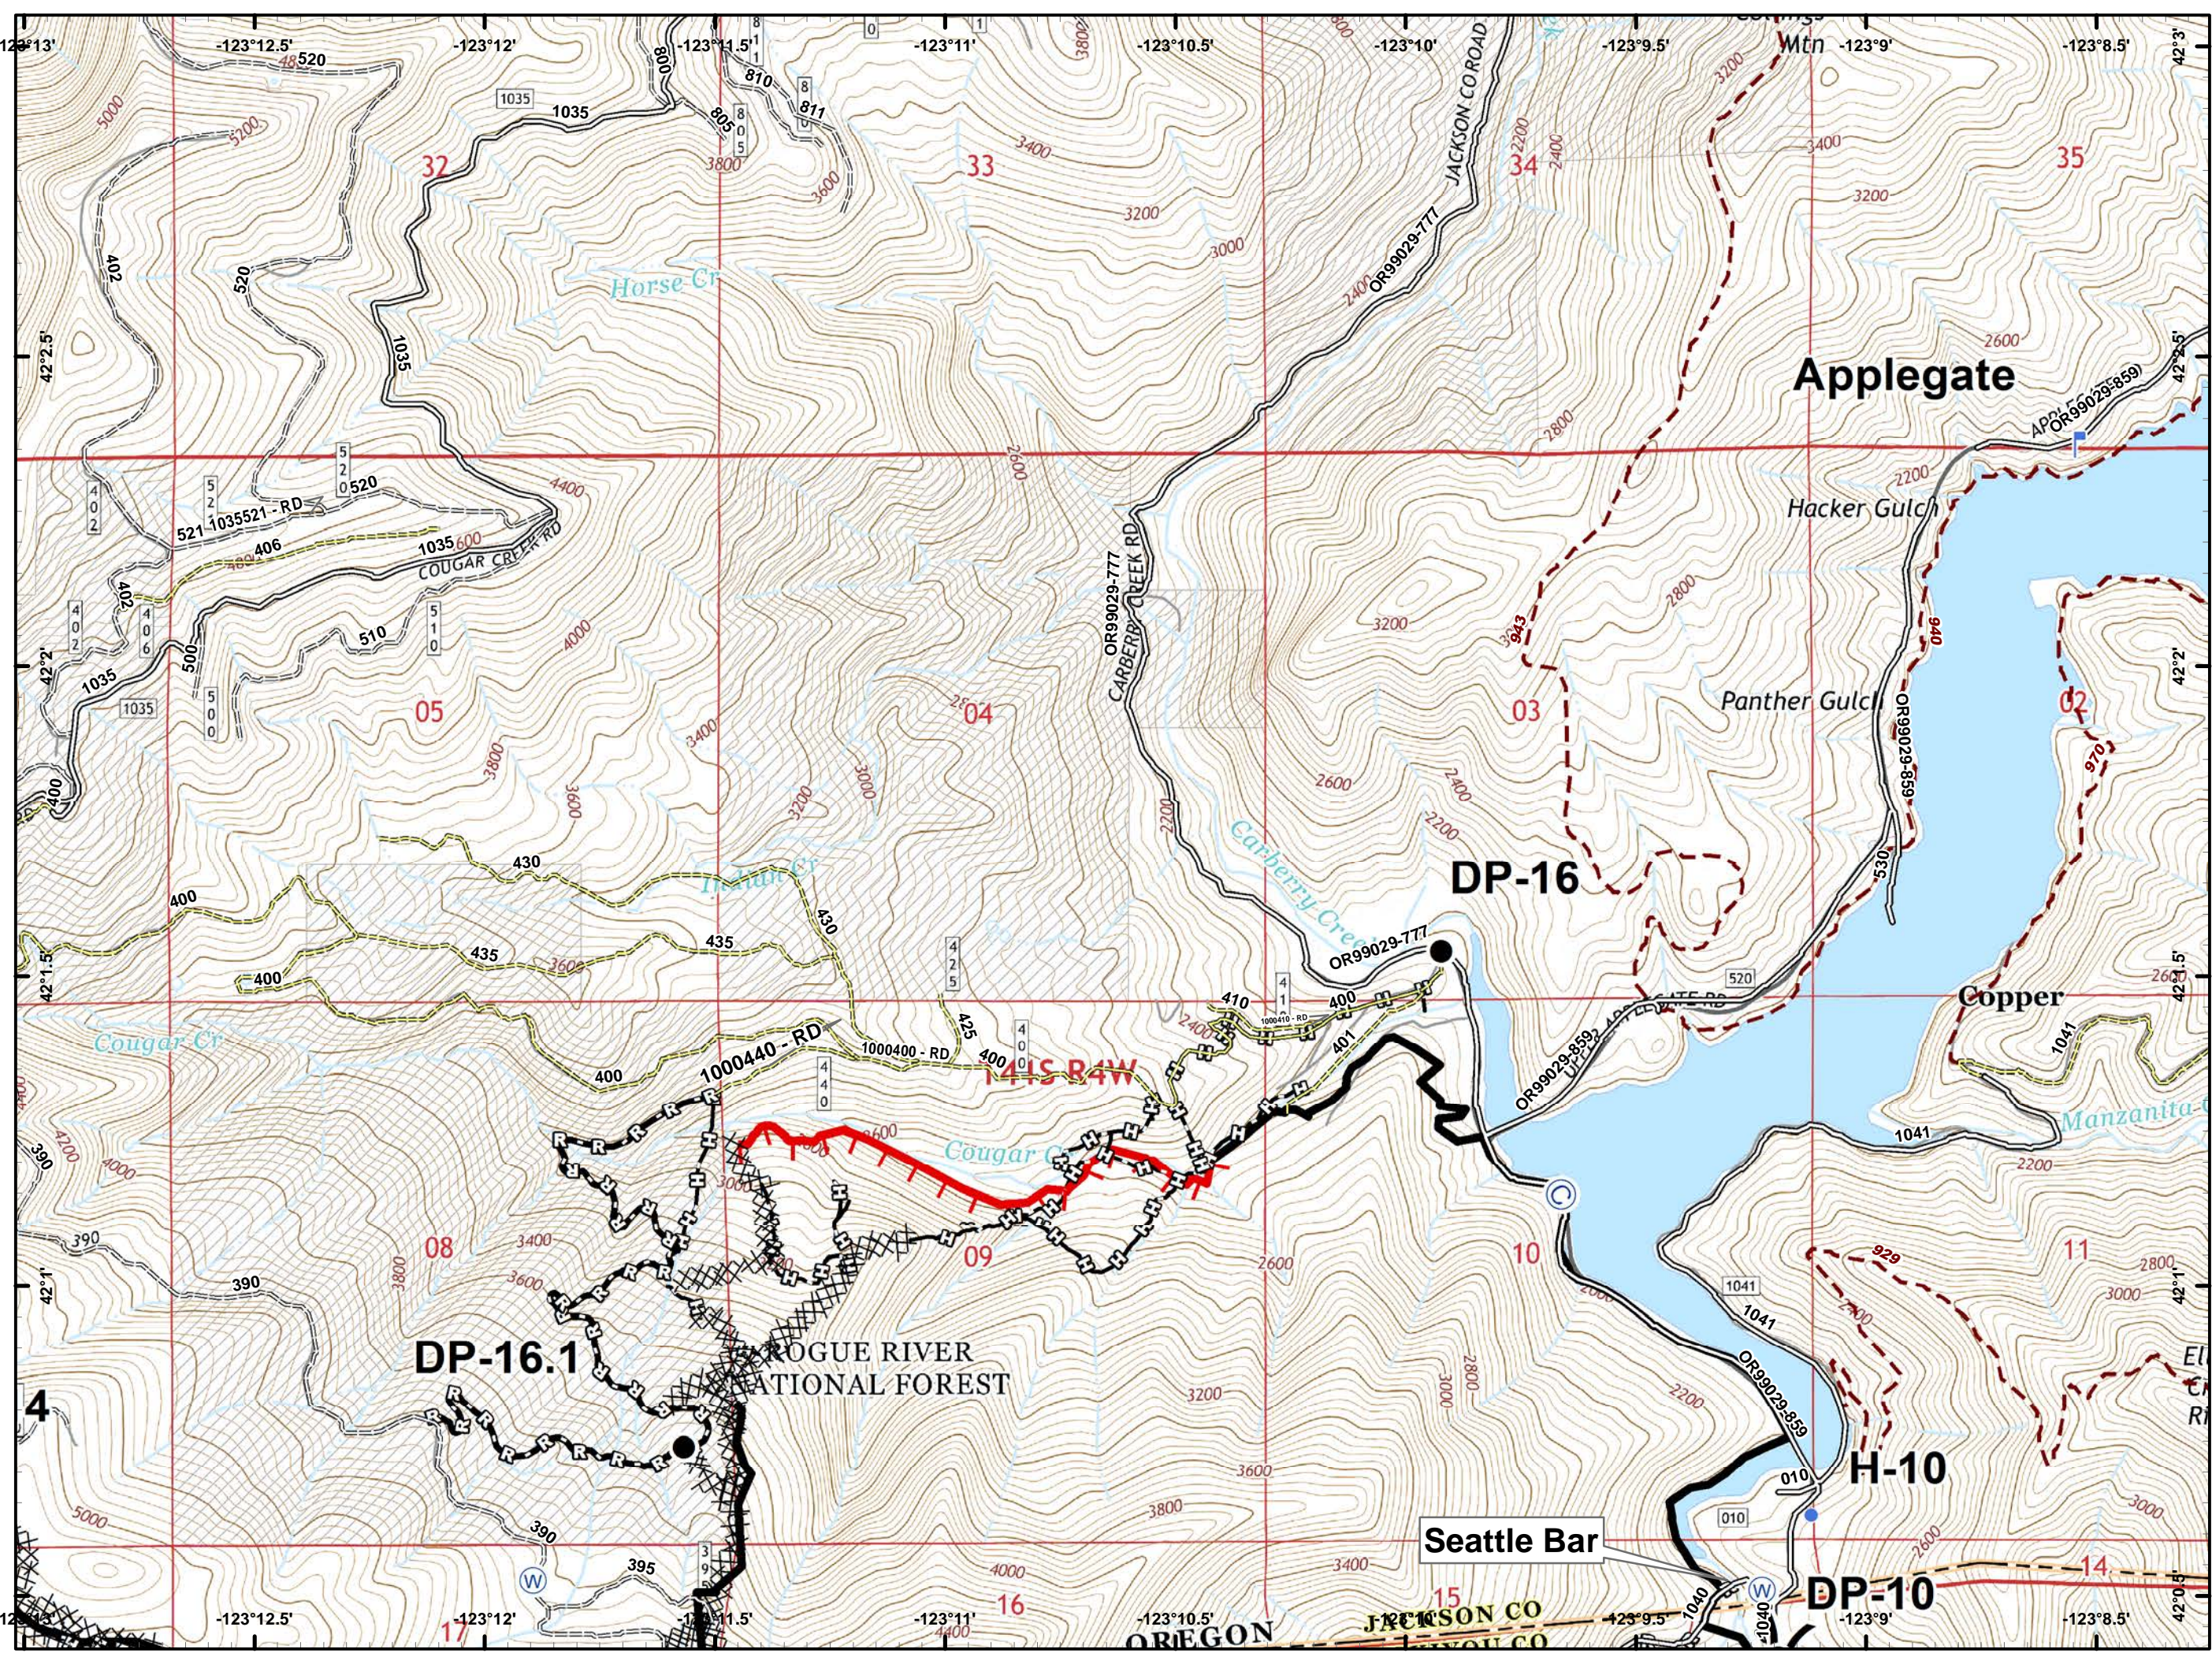

- Ⓒ Camp
- Drop Point
- Helispot
- ⌚ Lookout
- Ⓜ Water Source
- ⚠ Value at Risk
-) (Division Break
- 🔴 Uncontrolled Fire Edge
- ⚫ Completed Line
- ⚡ Completed Dozer Line
- ⚡ Completed Hand Line
- 🛣 Road as Completed Line
- ⚡ Private and State

- Drop Point
- Ⓜ Water Source
- 🔴 Uncontrolled Fire Edge
- ⚫ Completed Line
- ⚫ Completed Dozer Line
- ⚫ Completed Hand Line
- 🚶 Road as Completed Line
- 🌿 Wilderness
- 🏠 Private and State

- Drop Point
- Helispot
- Ⓜ Water Source
- ⚠ Value at Risk
-) (Division Break
- 🔴 Uncontrolled Fire Edge
- ⤵ Completed Line
- ⚡ Completed Dozer Line
- 👉 Completed Hand Line
- 🛣 Road as Completed Line
- ⚡ Private and State

- Drop Point
- Helispot
- Landmark
- 🔴 Uncontrolled Fire Edge
- ⚡ Completed Line
- ⊠ Completed Dozer Line
- ⊠ Completed Hand Line
- ⊠ Private and State

- Drop Point
- 🔴 Uncontrolled Fire Edge
- ⊗ Completed Dozer Line
- ⊕ Completed Hand Line
- ▤ Private and State

- Drop Point
- Helispot
- 🔴 Uncontrolled Fire Edge
- ⚡ Completed Line
- ⚡ Completed Dozer Line
- ⚡ Completed Hand Line

-  Dip Site
-  Uncontrolled Fire Edge
-  Wilderness