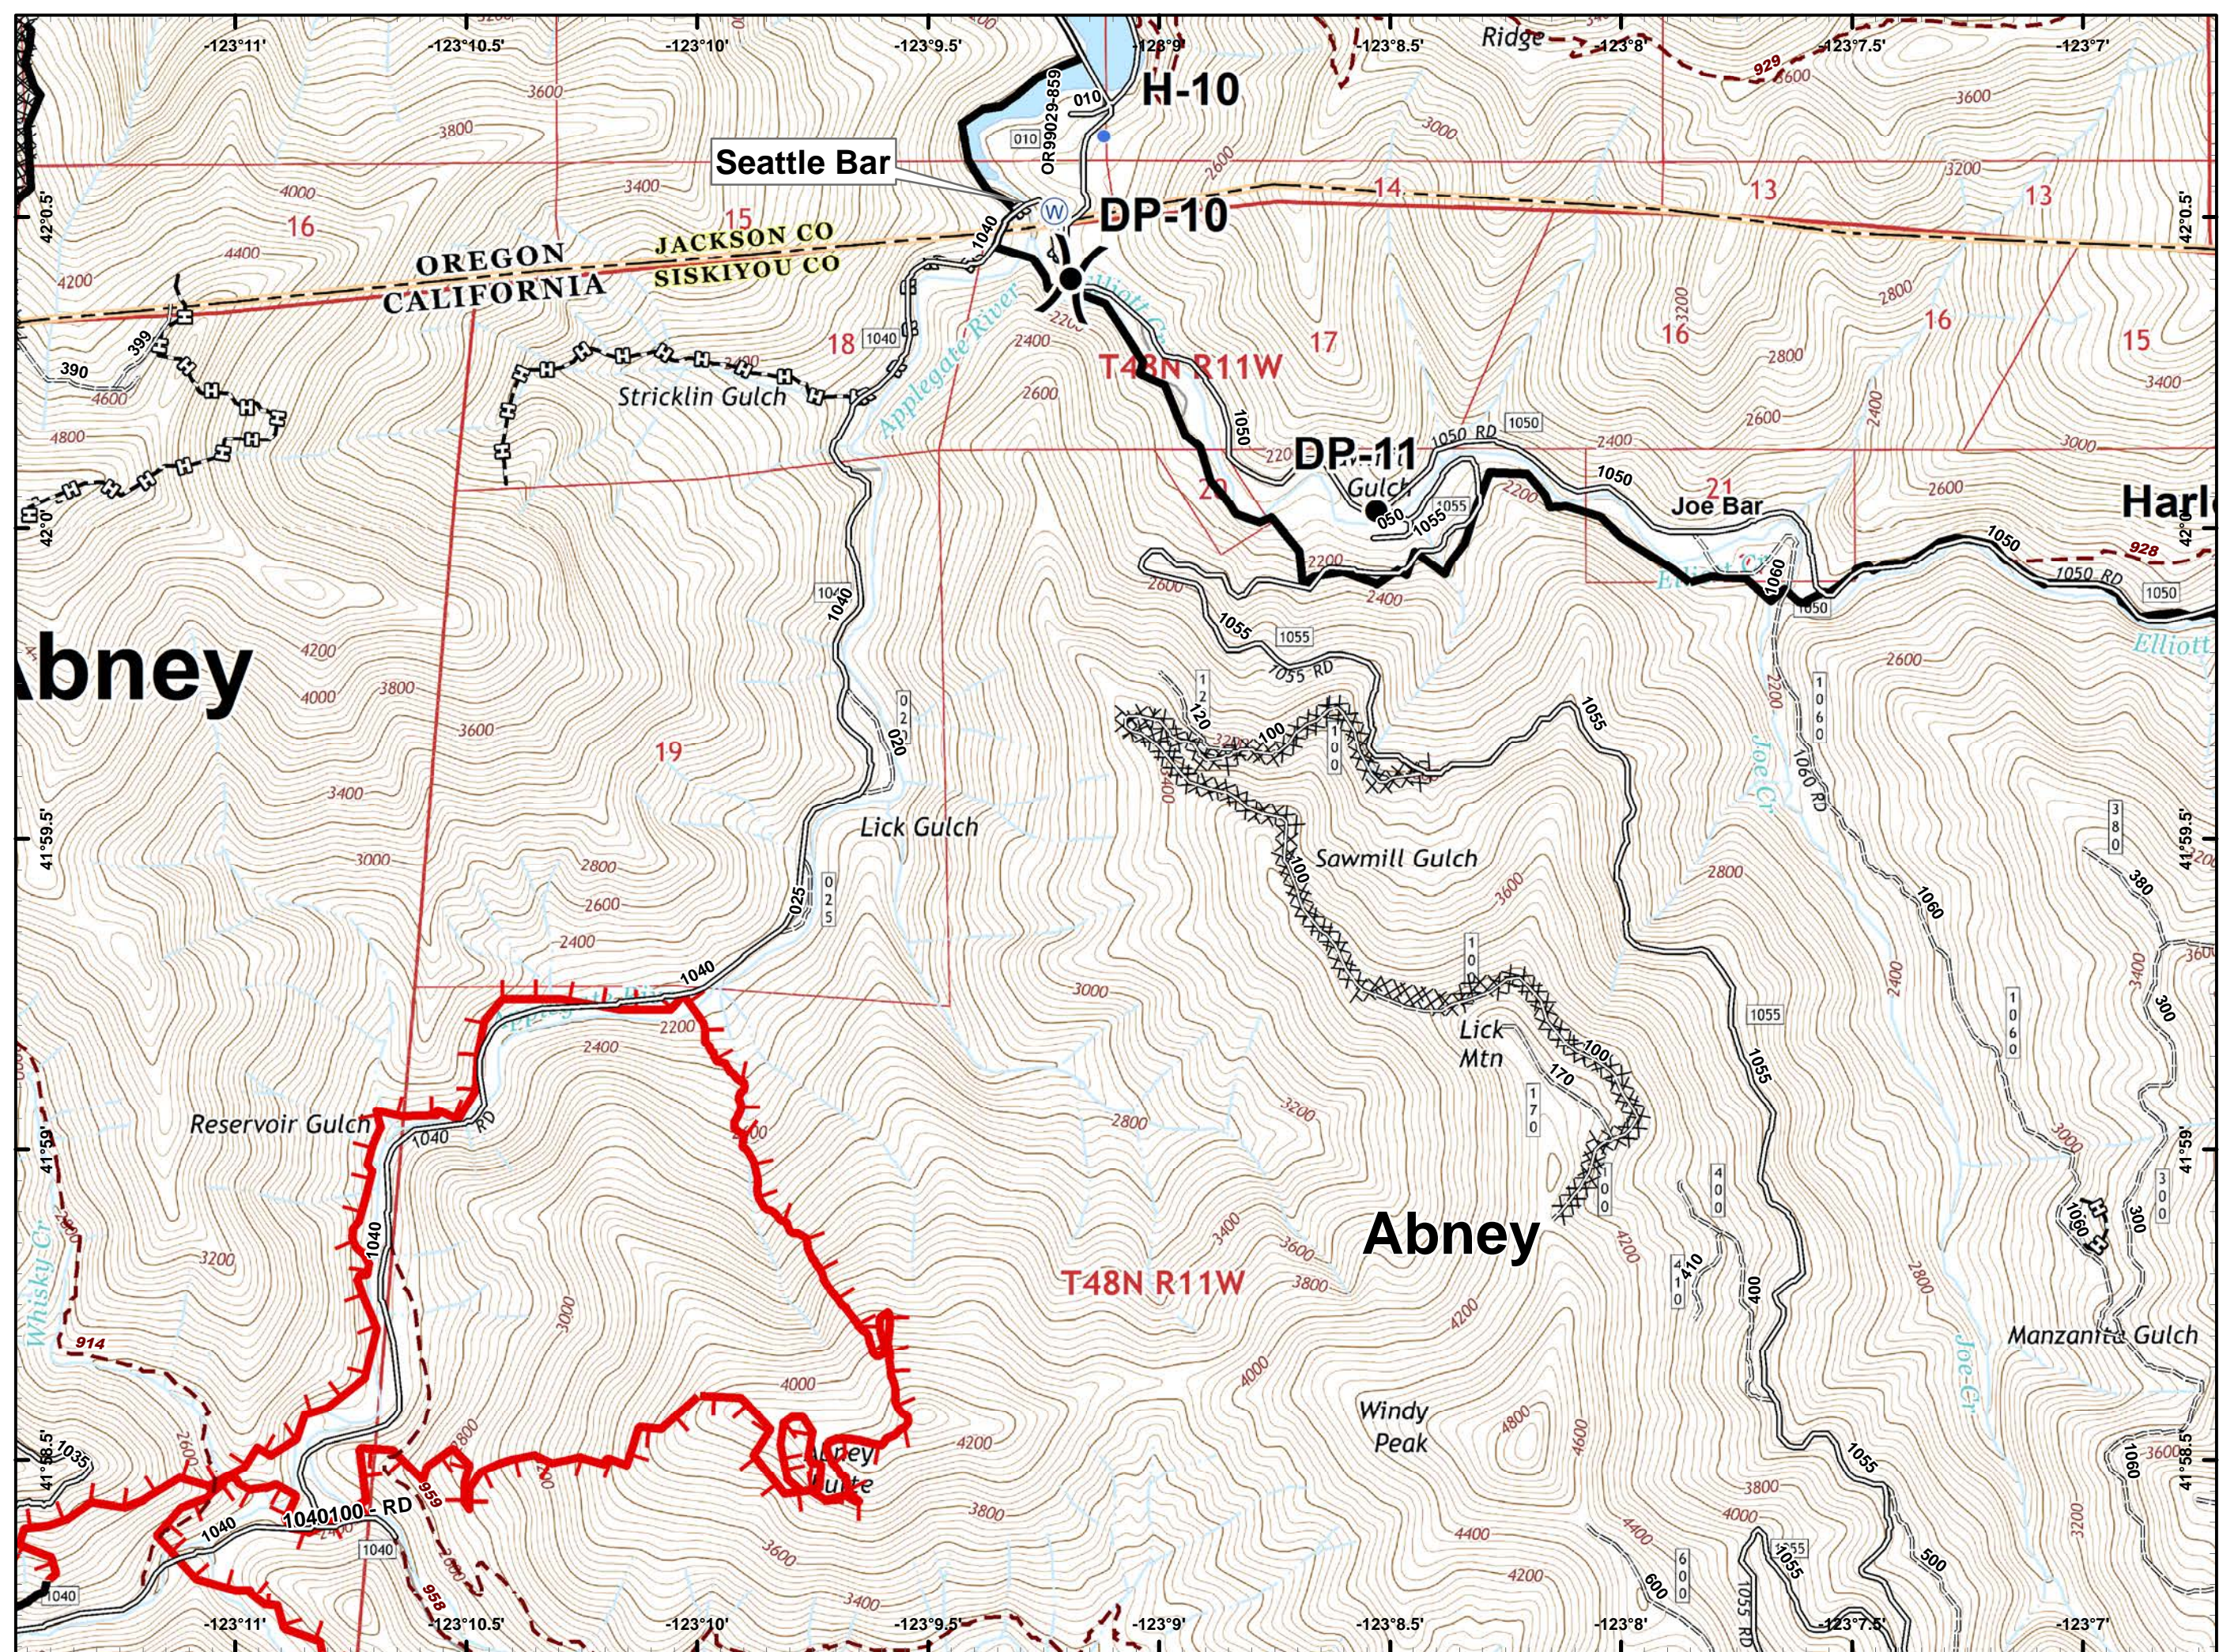

**Miller Complex
OR-RSF-000647
Rogue River Siskiyou
National Forest
10/13/2017**

- ★ Towns
- ⊞ Map Index Pages
- Fire Area

- Drop Point
- Helispot
- Ⓡ Repeater
- 🔴 Uncontrolled Fire Edge
- ⚫ Completed Line
- ⚫ Completed Dozer Line
- ⚫ Completed Hand Line
- ⚫ Private and State

- Ⓒ Camp
- Drop Point
- Helispot
- ⌚ Lookout
- Ⓜ Water Source
- ⚠ Value at Risk
-) (Division Break
- 🔴 Uncontrolled Fire Edge
- ⚫ Completed Line
- ⚡ Completed Dozer Line
- ⚡ Completed Hand Line
- 🛣 Road as Completed Line
- ⚡ Private and State

- Drop Point
- Ⓜ Water Source
- 🔴 Uncontrolled Fire Edge
- ⚫ Completed Line
- ⚫ Completed Dozer Line
- ⚫ Completed Hand Line
- 🚶 Road as Completed Line
- 🌿 Wilderness
- 🏠 Private and State

- Drop Point
- Helispot
- Ⓜ Water Source
- ⚠ Value at Risk
-) (Division Break
- 🔴 Uncontrolled Fire Edge
- ⤵ Completed Line
- ⚡ Completed Dozer Line
- 👉 Completed Hand Line
- 🛣 Road as Completed Line
- ⚡ Private and State

- Drop Point
- Helispot
- Landmark
- 🔴 Uncontrolled Fire Edge
- ⚡ Completed Line
- ⊠ Completed Dozer Line
- ⊠ Completed Hand Line
- ⊠ Private and State

- Drop Point
- 🔴 Uncontrolled Fire Edge
- ⊗ Completed Dozer Line
- ⊕ Completed Hand Line
- ▤ Private and State