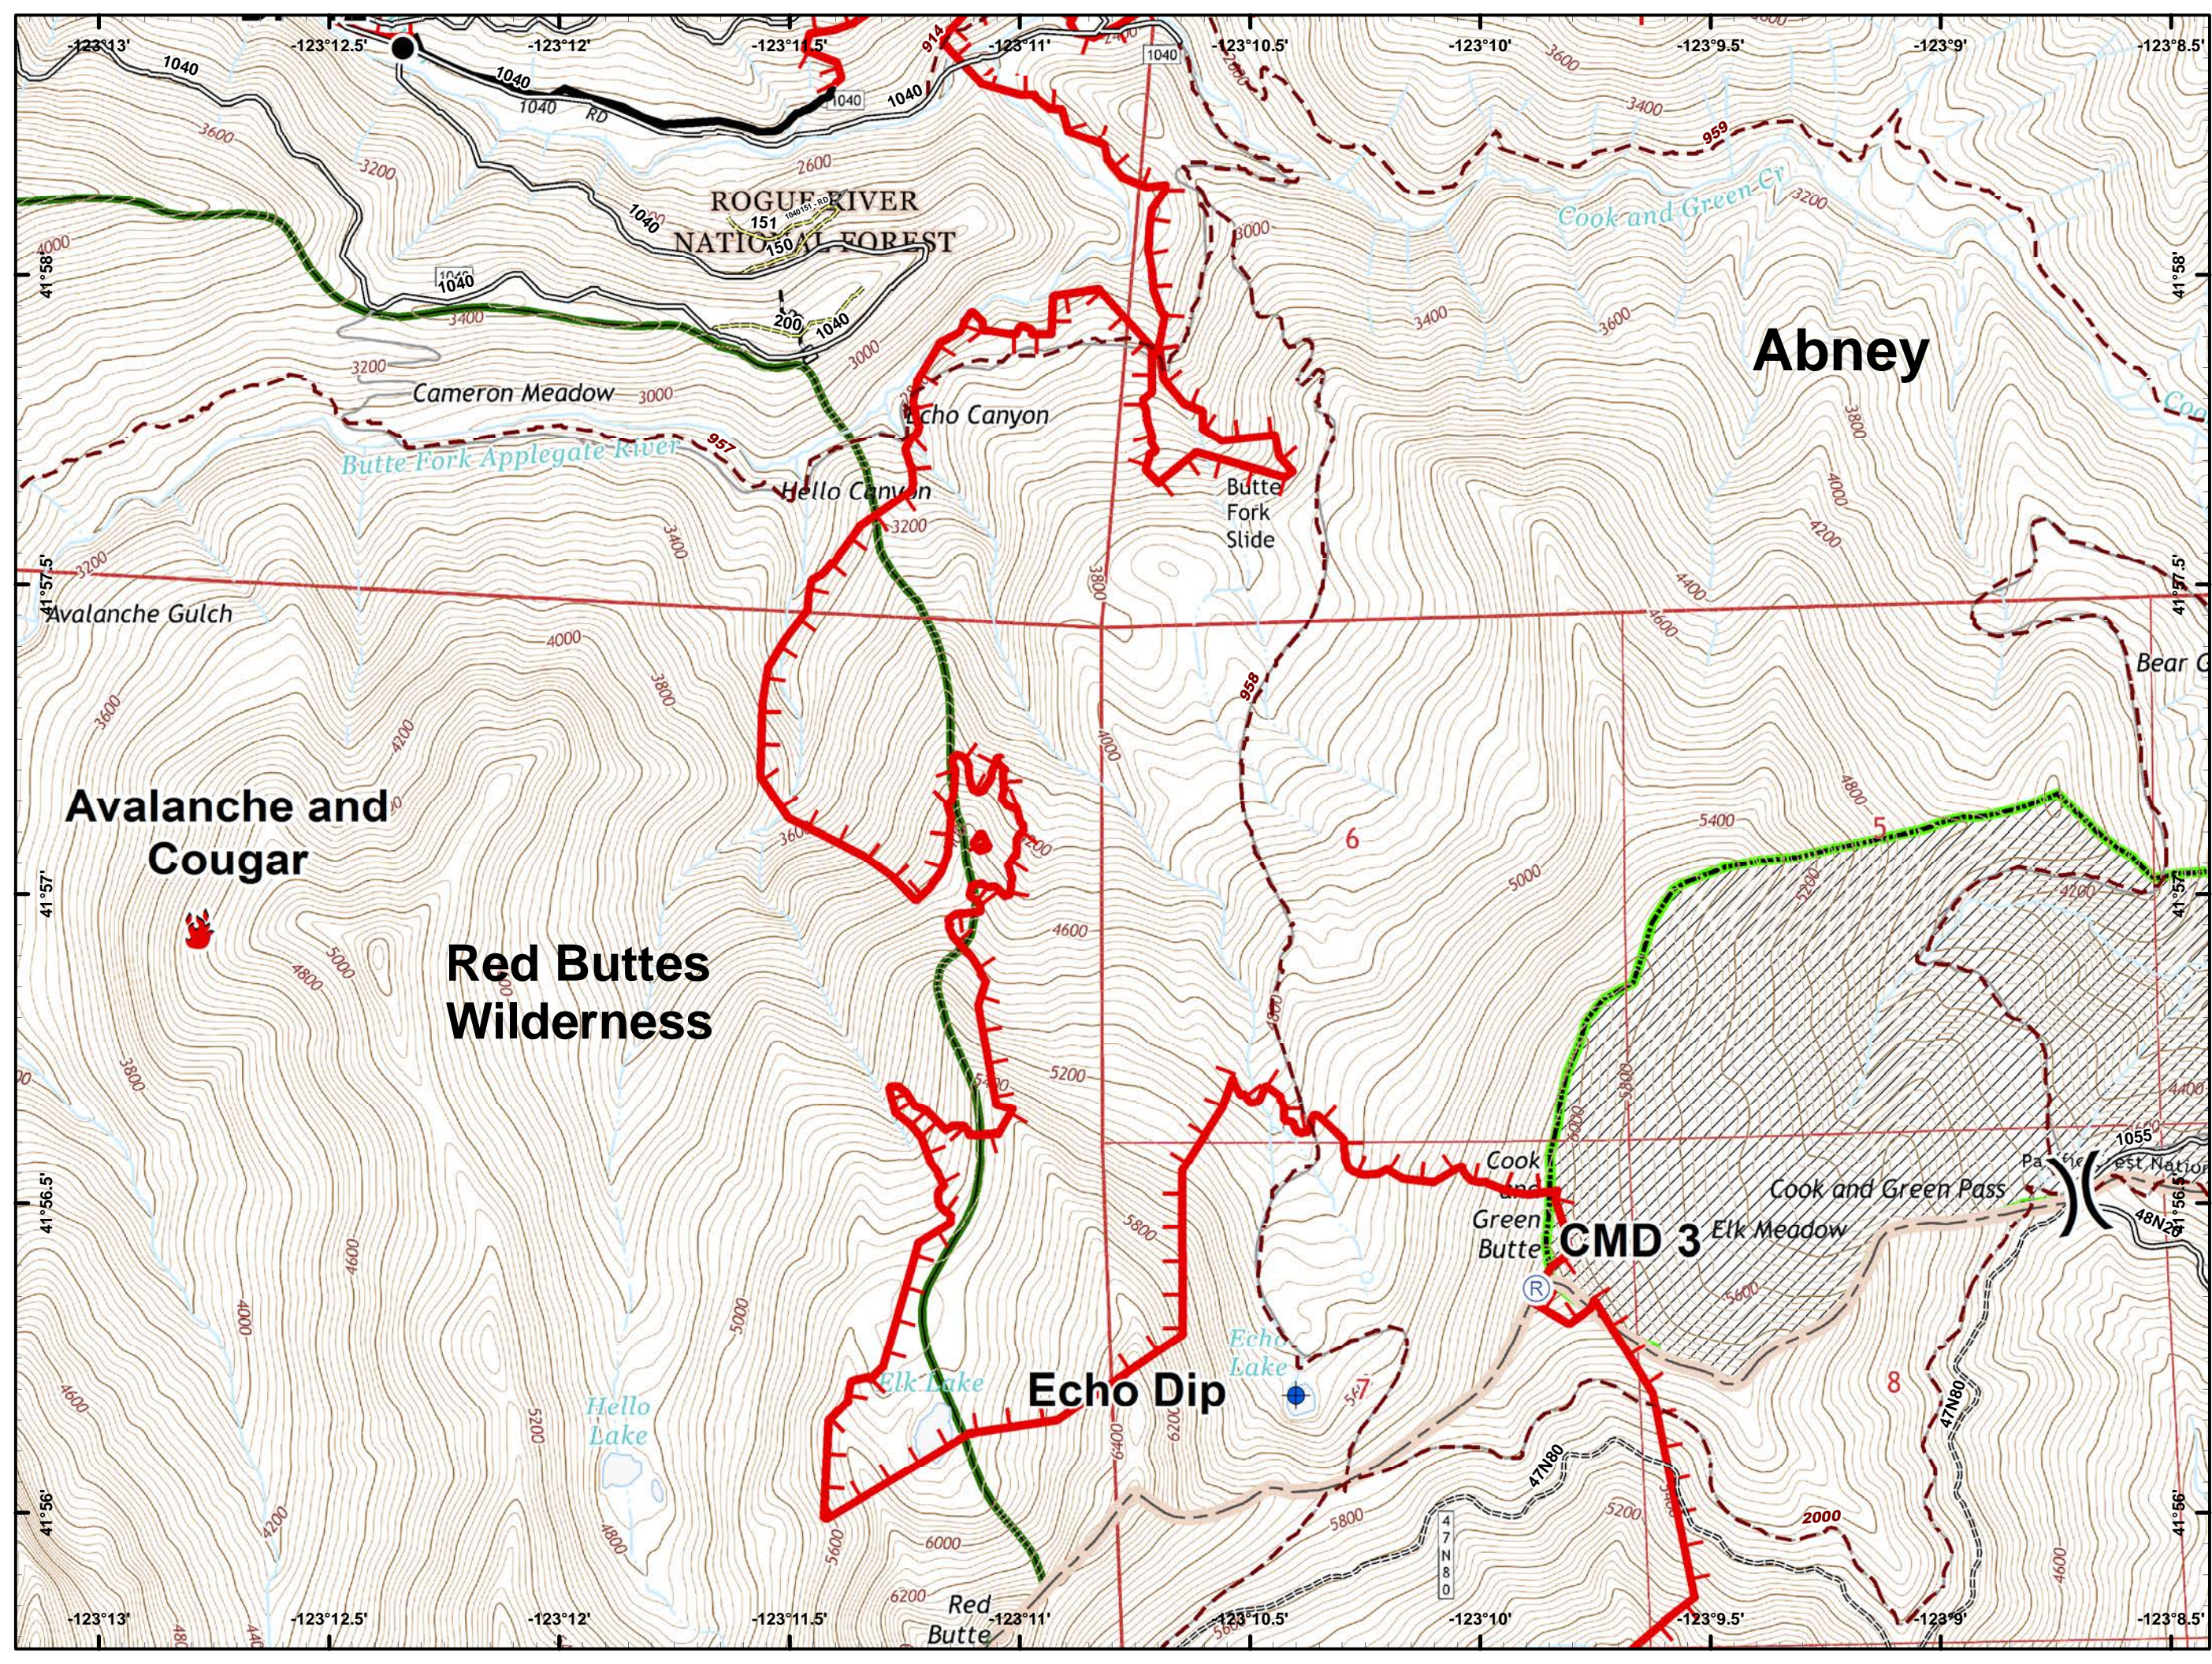

- Drop Point
- Ⓜ Water Source
- 🔴 Uncontrolled Fire Edge
- ⚫ Completed Line
- ⚫ Completed Dozer Line
- ⚫ Completed Hand Line
- 🚶 Road as Completed Line
- 🌿 Wilderness
- 🏠 Private and State

- Drop Point
- Helispot
- Ⓜ Water Source
- ⚠ Value at Risk
-) (Division Break
- 🔴 Uncontrolled Fire Edge
- ⤵ Completed Line
- ⚡ Completed Dozer Line
- 👉 Completed Hand Line
- 🛣 Road as Completed Line
- ⚡ Private and State

- Drop Point
- Helispot
- Landmark
- 🔴 Uncontrolled Fire Edge
- ⚡ Completed Line
- ⊠ Completed Dozer Line
- ⊠ Completed Hand Line
- ⊠ Private and State

- Drop Point
- 🔴 Uncontrolled Fire Edge
- ⊗ Completed Dozer Line
- ⊕ Completed Hand Line
- ▤ Private and State

-  Dip Site
-  Drop Point
-  Fire Location
-  Repeater
-  Division Break
-  Uncontrolled Fire Edge
-  Completed Line
-  Completed Hand Line
-  Wilderness

- Helispot
-) (Division Break
- 🔴 Uncontrolled Fire Edge
- ⚫ Completed Line
- 🔗 Completed Hand Line

- Drop Point
- Helispot
- 🔴 Uncontrolled Fire Edge
- ⚡ Completed Line
- ⚡ Completed Dozer Line
- ⚡ Completed Hand Line

-  Dip Site
-  Uncontrolled Fire Edge
-  Wilderness