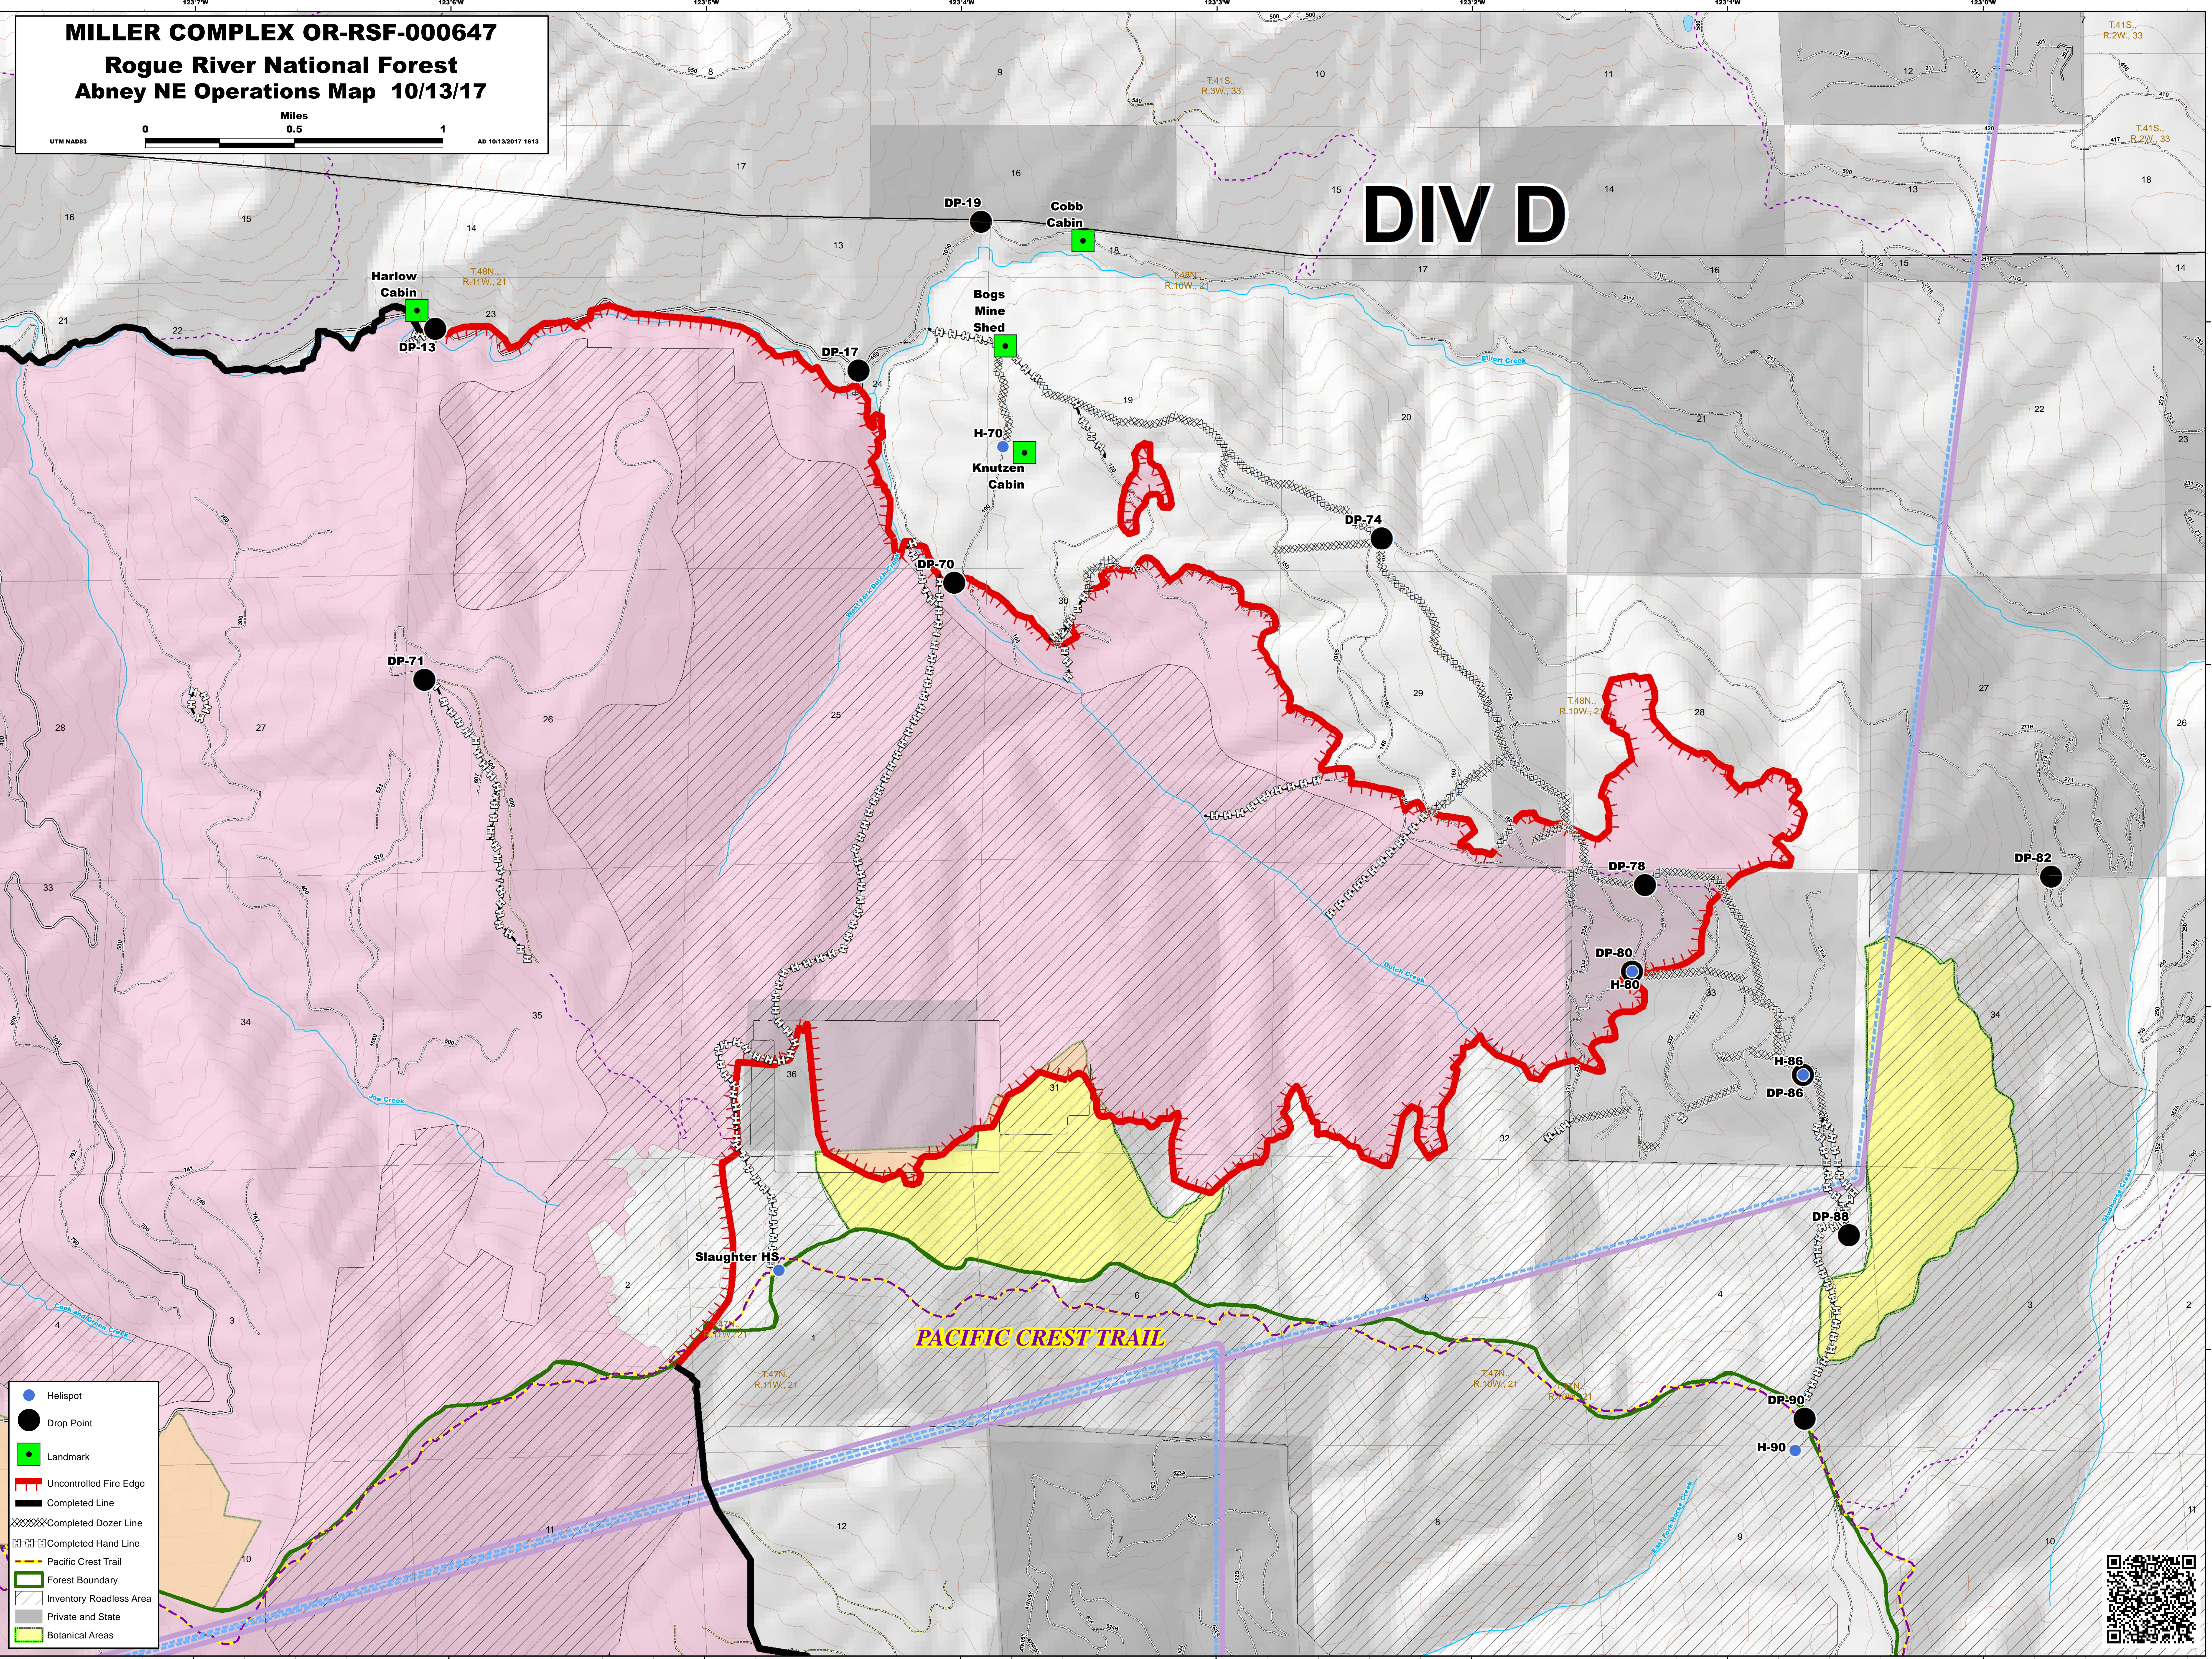

MILLER COMPLEX OR-RSF-000647

**Rogue River National Forest
Abney NE Operations Map 10/13/17**

DIV D

- Helispot
- Drop Point
- Landmark
- Uncontrolled Fire Edge
- Completed Line
- Completed Dozer Line
- Completed Hand Line
- Pacific Crest Trail
- Forest Boundary
- Inventory Roadless Area
- Private and State
- Botanical Areas