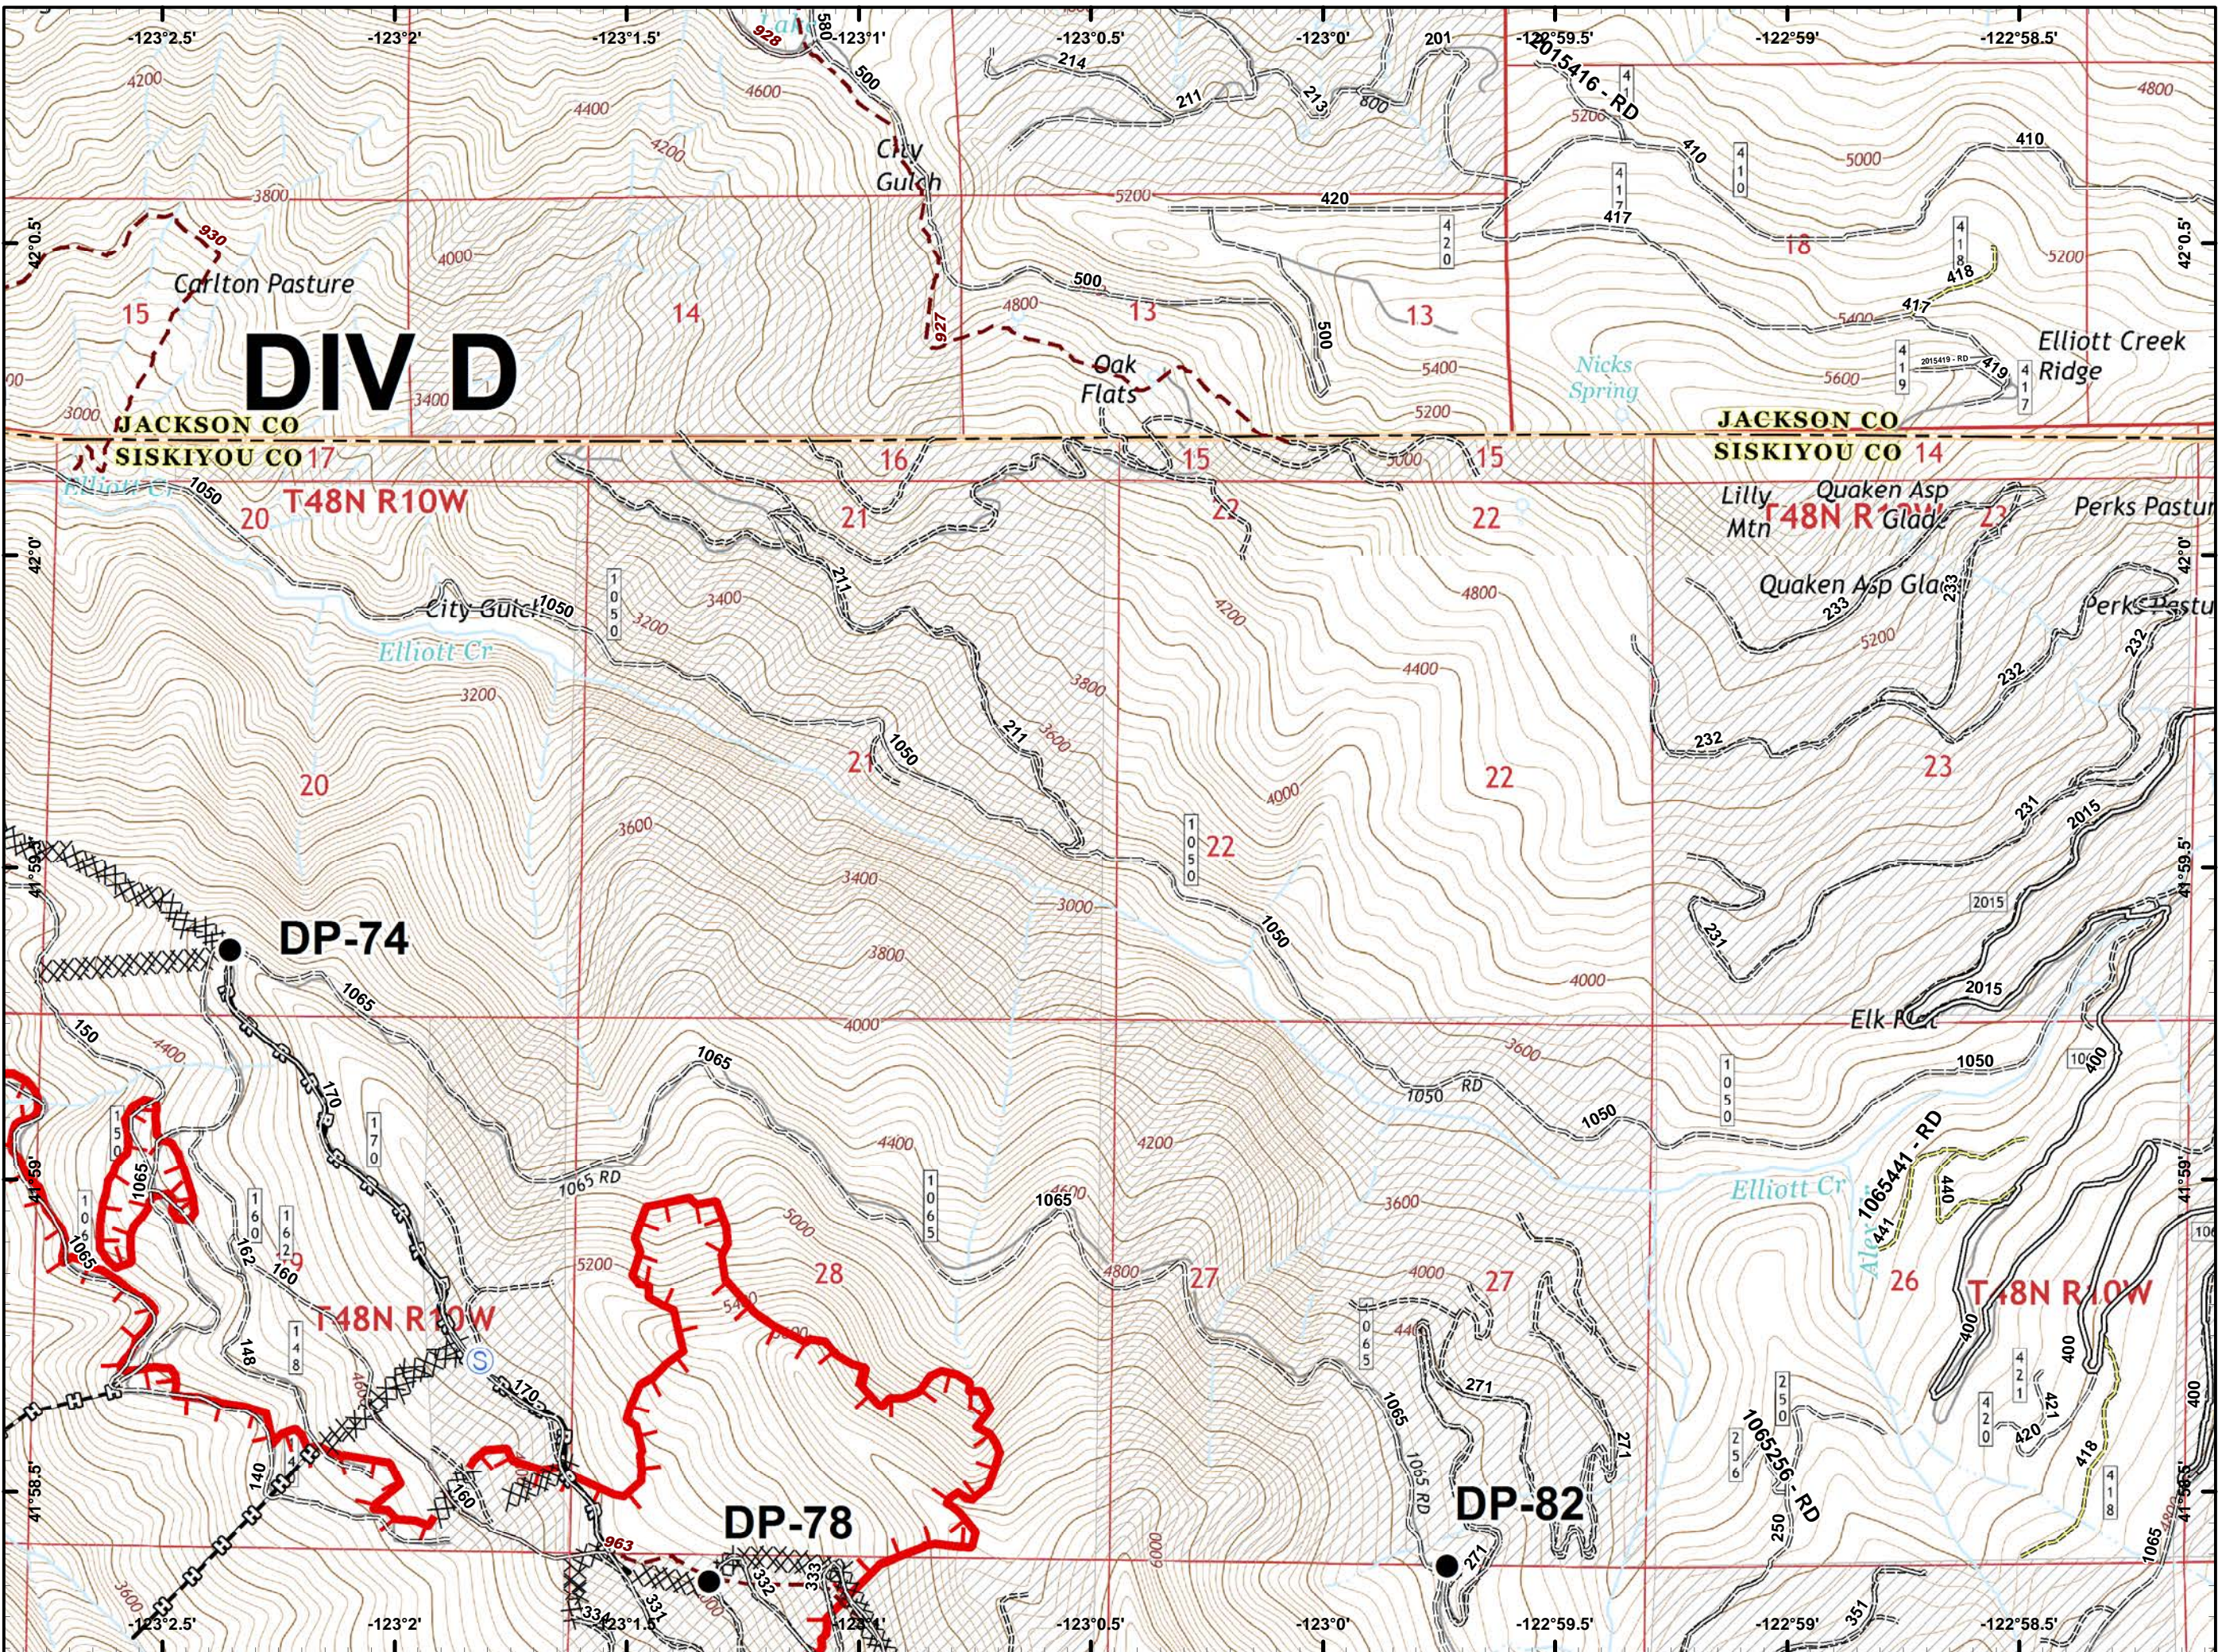

- Drop Point
- Ⓜ Water Source
- 🔴 Uncontrolled Fire Edge
- ⚫ Completed Line
- ⓧ Completed Dozer Line
- Ⓜ Completed Hand Line
- 🚶 Road as Completed Line
- 🌿 Wilderness
- 🏠 Private and State

Abne

DIV A

- Drop Point
- Helispot
- Ⓜ Water Source
- ⚠ Value at Risk
-) (Division Break
- 🔴 Uncontrolled Fire Edge
- ⚫ Completed Line
- ⚫ Completed Dozer Line
- ⚫ Completed Hand Line
- ⚫ Road as Completed Line
- ⚫ Private and State

- Drop Point
- Landmark
- 🔴 Uncontrolled Fire Edge
- ⚫ Completed Line
- ⚪ Completed Dozer Line
- ⚪ Completed Hand Line
- 🛣️ Road as Completed Line
- ⚪ Private and State

- Drop Point
- Ⓢ Staging Area
- 🔴 Uncontrolled Fire Edge
- ⊗ Completed Dozer Line
- ⊕ Completed Hand Line
- ⊖ Road as Completed Line
- ⊞ Private and State

-  Dip Site
-  Drop Point
-  Fire Location
-  Repeater
-  Division Break
-  Uncontrolled Fire Edge
-  Completed Line
-  Completed Hand Line
-  Wilderness

- Helispot
-)) Division Break
- 🔴 Uncontrolled Fire Edge
- ⚫ Completed Line
- 🔗 Completed Hand Line

- Drop Point
- Helispot
- 🔴 Uncontrolled Fire Edge
- ⤿ Completed Line
- ⊗ Completed Dozer Line
- ⊗ Completed Hand Line
- ⊗ Road as Completed Line
- ⊗ Other

-  Dip Site
-  Completed Line
-  Wilderness