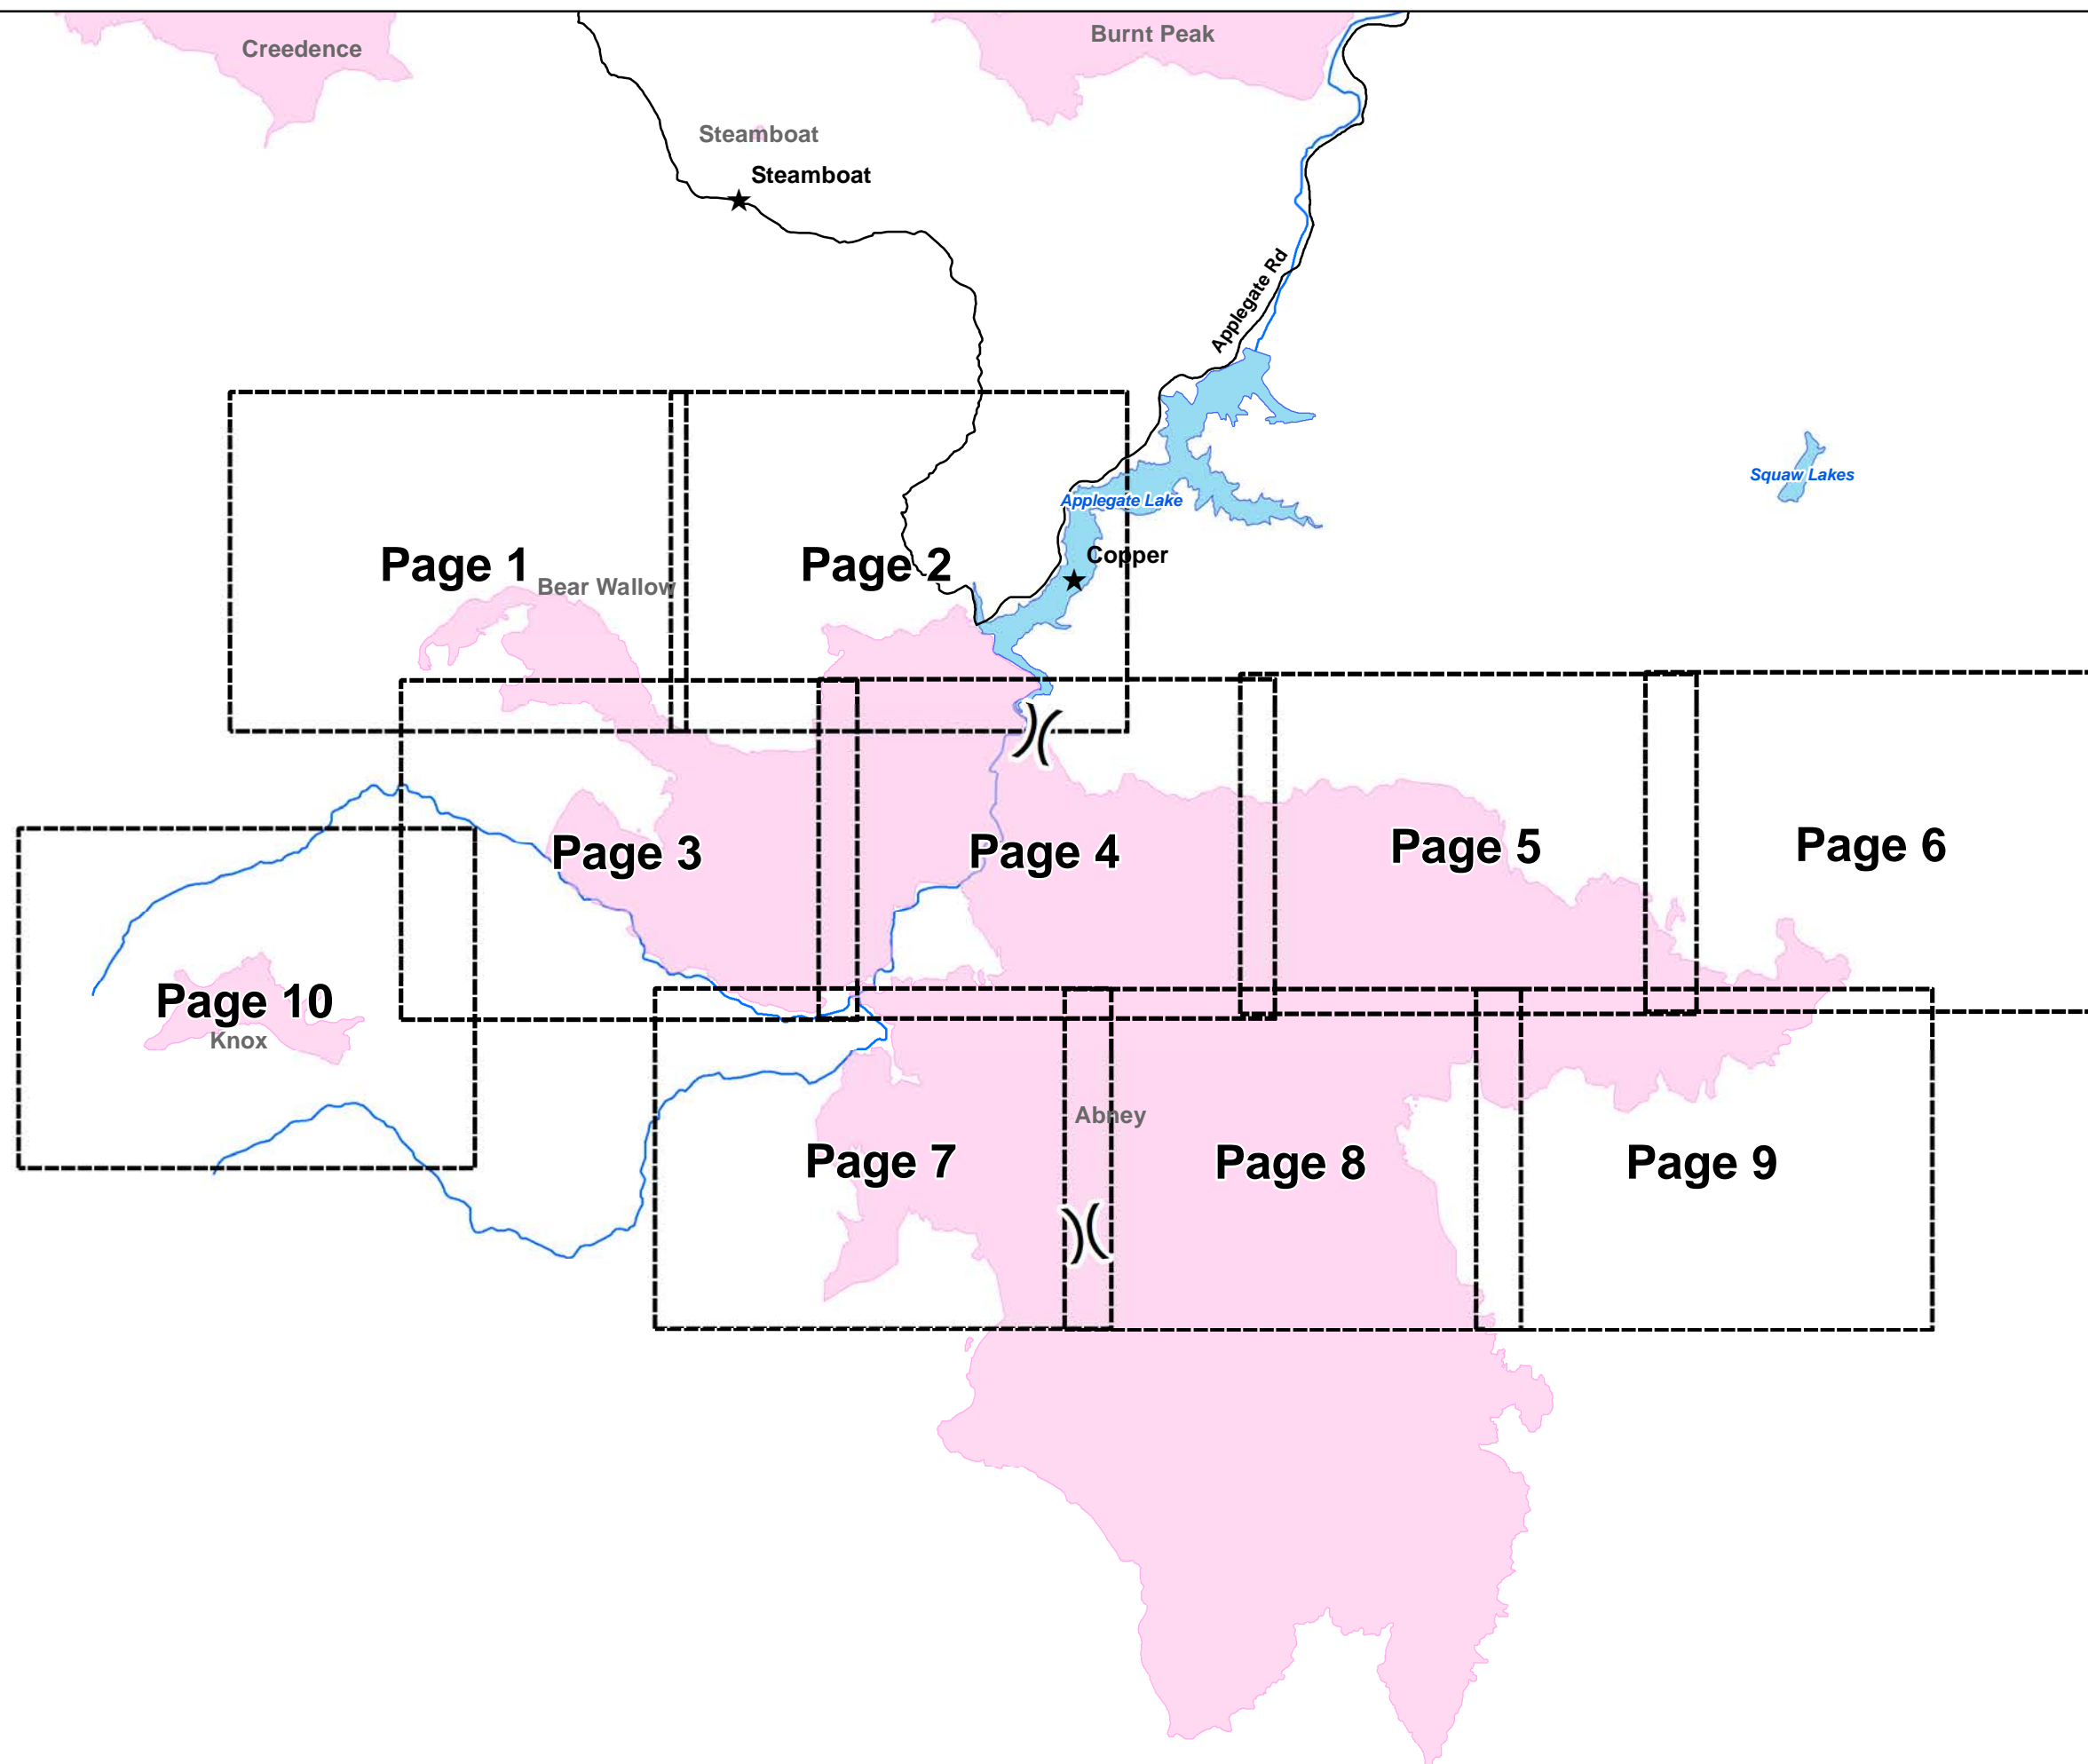

**Miller Complex
OR-RSF-000647
Rogue River Siskiyou
National Forest
10/14/2017**

- ★ Towns
- ⊞ Map Index Pages
- Fire Area

- Drop Point
- Helispot
- Ⓡ Repeater
- 🔴 Uncontrolled Fire Edge
- ⚫ Completed Line
- ⚫ Completed Dozer Line
- ⚫ Completed Hand Line
- ⚫ Private and State

- Ⓒ Camp
- Drop Point
- Helispot
- ⌚ Lookout
- Ⓜ Water Source
- ⚠ Value at Risk
-) (Division Break
- 🔴 Uncontrolled Fire Edge
- ⚫ Completed Line
- ⚡ Completed Dozer Line
- ⚡ Completed Hand Line
- 🛣 Road as Completed Line
- ⚡ Private and State

- Drop Point
- Landmark
- 🔴 Uncontrolled Fire Edge
- ⚫ Completed Line
- ⚪ Completed Dozer Line
- ⚪ Completed Hand Line
- 🛣️ Road as Completed Line
- ⚪ Private and State

- Drop Point
- Ⓢ Staging Area
- 🔴 Uncontrolled Fire Edge
- ⊗ Completed Dozer Line
- ⊕ Completed Hand Line
- ⊖ Road as Completed Line
- ⊞ Private and State

- Drop Point
- Helispot
- 🔴 Uncontrolled Fire Edge
- ⤿ Completed Line
- ⊗ Completed Dozer Line
- ⊗ Completed Hand Line
- ⊗ Road as Completed Line
- ⊗ Other

-  Dip Site
-  Completed Line
-  Wilderness