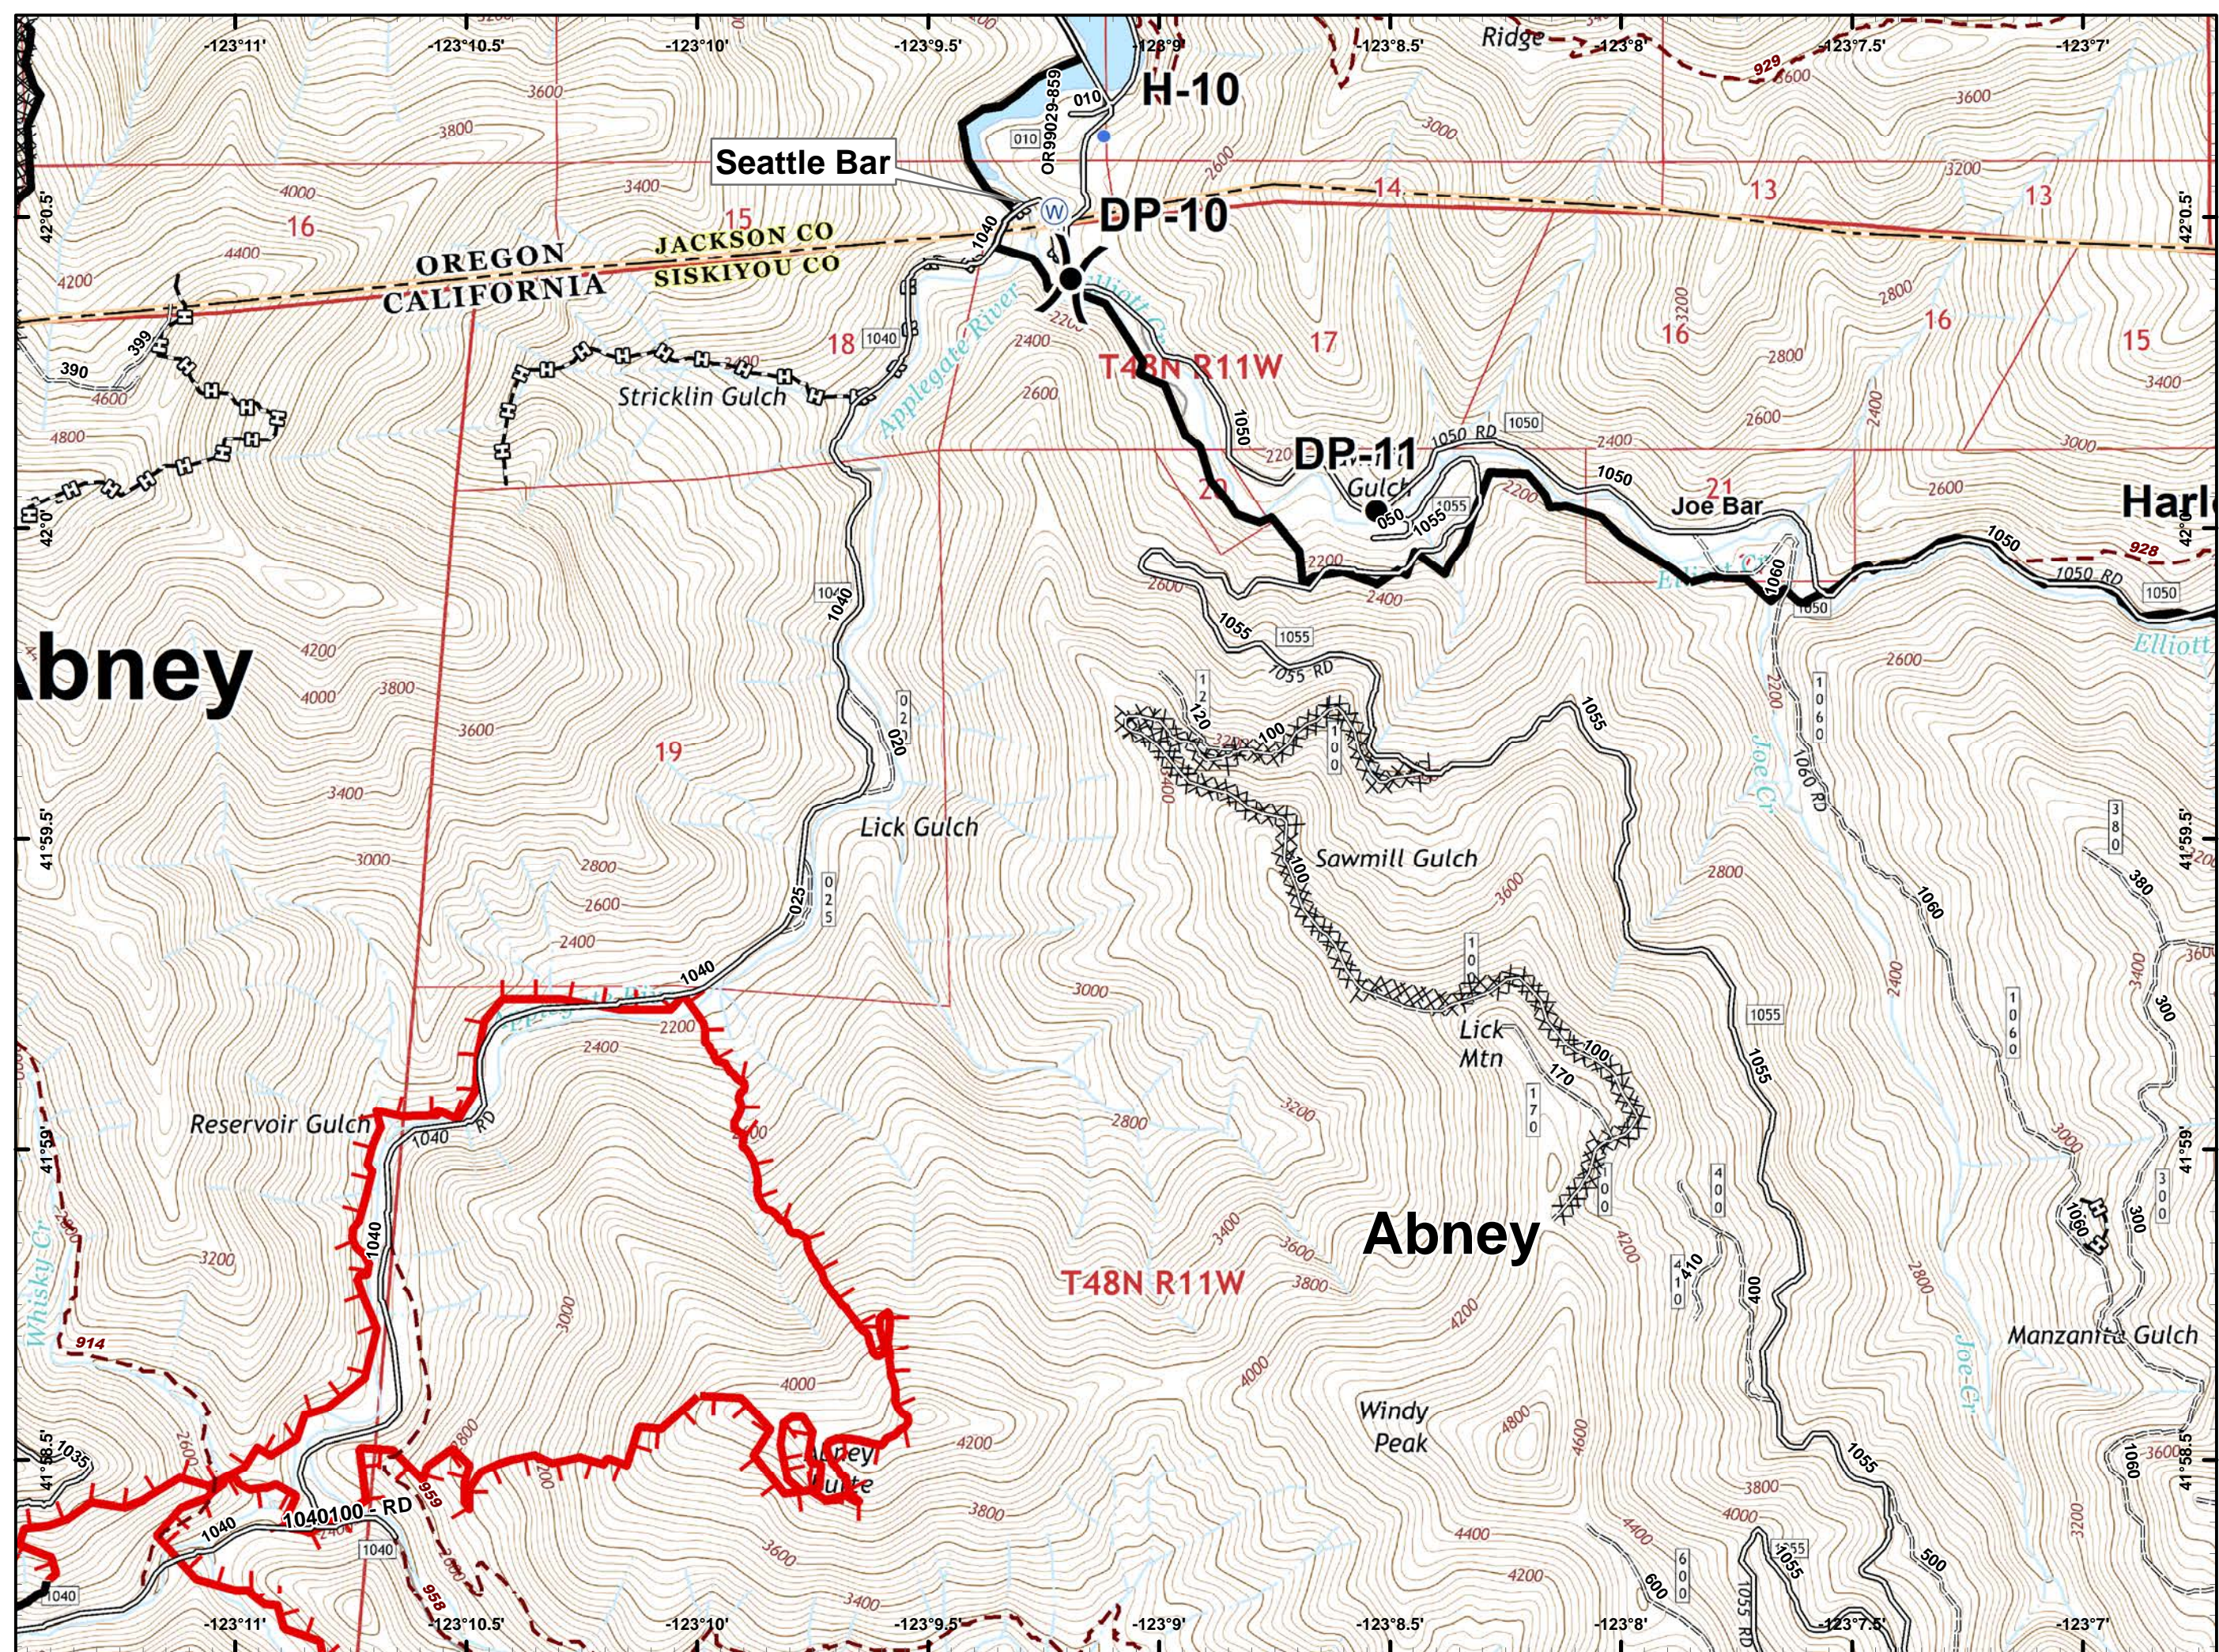

- Ⓒ Camp
- Drop Point
- Helispot
- ⌚ Lookout
- Ⓜ Water Source
- ⚠ Value at Risk
-) (Division Break
- 🔴 Uncontrolled Fire Edge
- ⚫ Completed Line
- ⚡ Completed Dozer Line
- ⚡ Completed Hand Line
- 🛣 Road as Completed Line
- ⚡ Private and State

- Drop Point
- Ⓜ Water Source
- 🔴 Uncontrolled Fire Edge
- ⚫ Completed Line
- ⓧ Completed Dozer Line
- Ⓜ Completed Hand Line
- 🚶 Road as Completed Line
- 🌿 Wilderness
- 🏠 Private and State

Abne

DIV A

- Drop Point
- Helispot
- Ⓜ Water Source
- ⚠ Value at Risk
-) (Division Break
- 🔴 Uncontrolled Fire Edge
- ⚫ Completed Line
- ⚫ Completed Dozer Line
- ⚫ Completed Hand Line
- ⚫ Road as Completed Line
- ⚫ Private and State

- Drop Point
- Landmark
- 🔴 Uncontrolled Fire Edge
- ⚫ Completed Line
- ⚪ Completed Dozer Line
- ⚪ Completed Hand Line
- 🛣️ Road as Completed Line
- ⚪ Private and State

- Drop Point
- Ⓢ Staging Area
- 🔴 Uncontrolled Fire Edge
- ⊗ Completed Dozer Line
- ⊕ Completed Hand Line
- ⊖ Road as Completed Line
- ⊞ Private and State

- Drop Point
- Helispot
- 🔴 Uncontrolled Fire Edge
- ⤿ Completed Line
- ⊗ Completed Dozer Line
- ⊗ Completed Hand Line
- ⊗ Road as Completed Line
- ⊗ Other

-  Dip Site
-  Completed Line
-  Wilderness