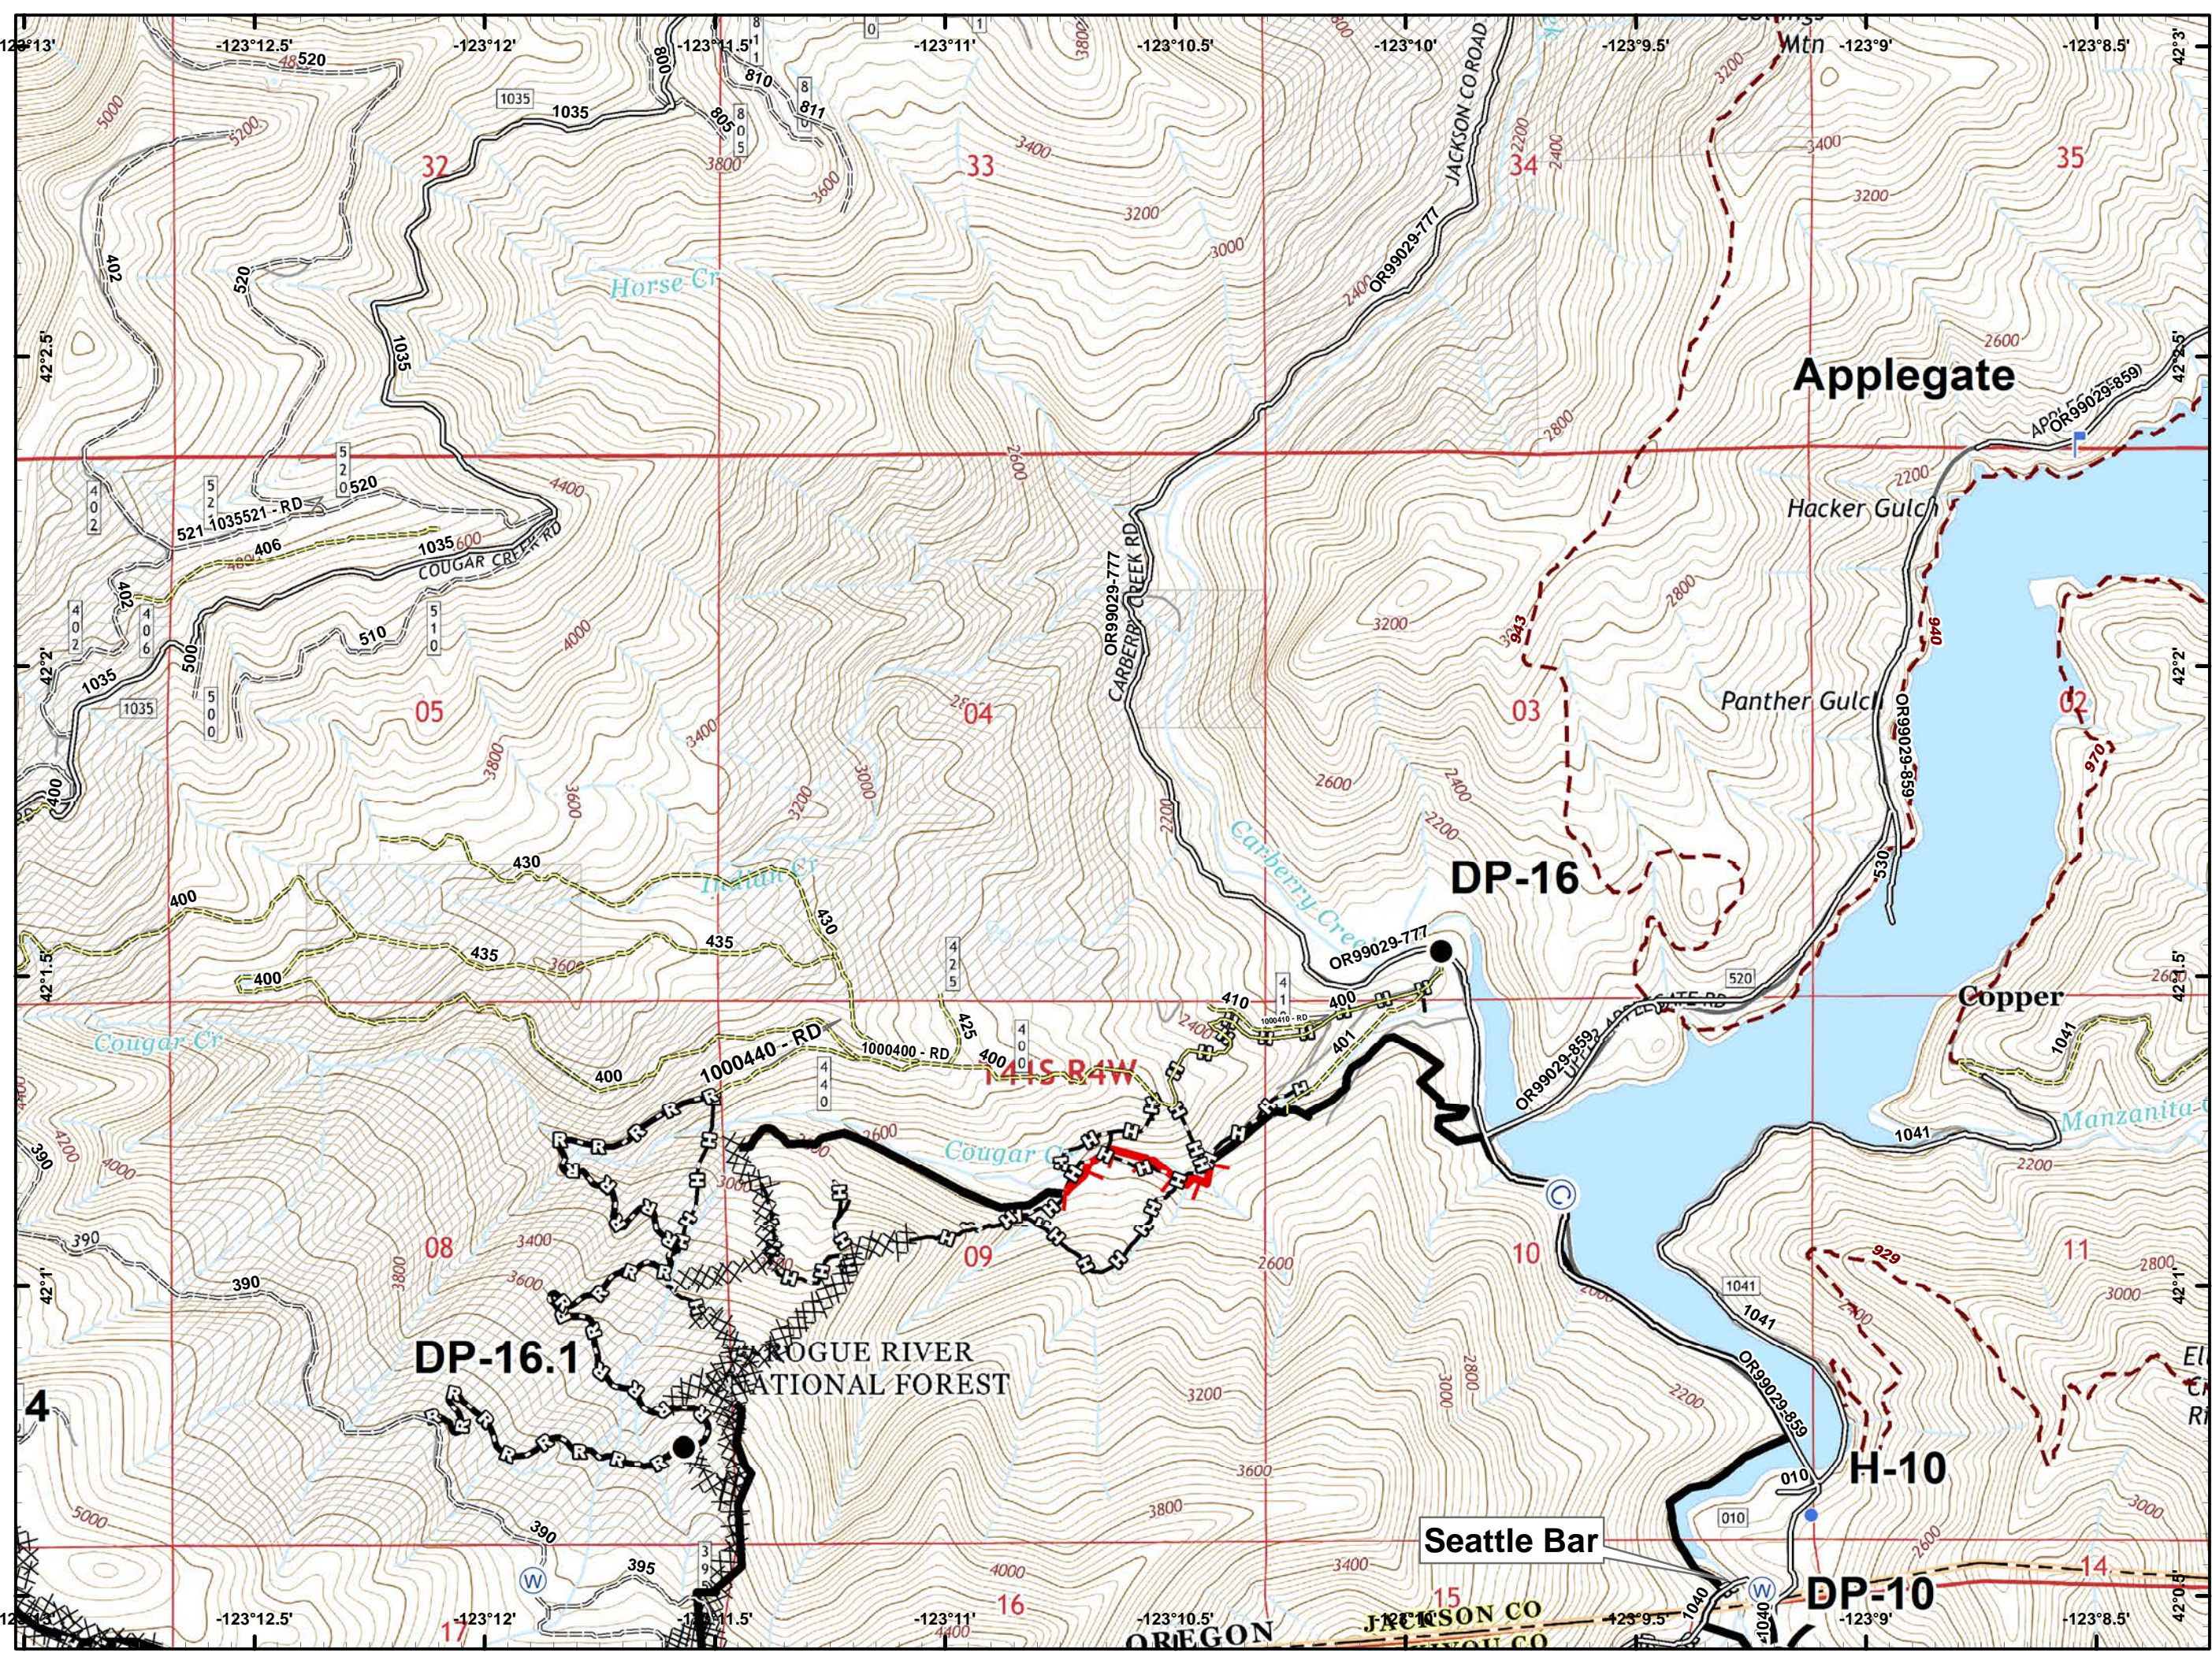

- Ⓒ Camp
- Drop Point
- Helispot
- ⌚ Lookout
- Ⓜ Water Source
- ⚠ Value at Risk
-) (Division Break
- 🔴 Uncontrolled Fire Edge
- ⚫ Completed Line
- ⚡ Completed Dozer Line
- ⚡ Completed Hand Line
- 🛣 Road as Completed Line
- ⚡ Private and State

- Drop Point
- Ⓜ Water Source
- 🔴 Uncontrolled Fire Edge
- ⚫ Completed Line
- ⓧ Completed Dozer Line
- Ⓜ Completed Hand Line
- 🚶 Road as Completed Line
- 🌿 Wilderness
- 🏠 Private and State

Abne

DIV A

- Drop Point
- Helispot
- Ⓜ Water Source
- ⚠ Value at Risk
-) (Division Break
- 🔴 Uncontrolled Fire Edge
- ⚫ Completed Line
- ⚫ Completed Dozer Line
- ⚫ Completed Hand Line
- ⚫ Road as Completed Line
- ⚫ Private and State

- Drop Point
- Landmark
- 🔴 Uncontrolled Fire Edge
- ⚫ Completed Line
- ⚪ Completed Dozer Line
- ⚪ Completed Hand Line
- 🛣️ Road as Completed Line
- ⚪ Private and State

- Drop Point
- Ⓢ Staging Area
- 🔴 Uncontrolled Fire Edge
- ⊗ Completed Dozer Line
- ⊕ Completed Hand Line
- ⊖ Road as Completed Line
- ⊞ Private and State

- Drop Point
- Helispot
- 🔴 Uncontrolled Fire Edge
- ⤿ Completed Line
- ⊗ Completed Dozer Line
- ⊗ Completed Hand Line
- ⊗ Road as Completed Line
- ⊗ Other

-  Dip Site
-  Completed Line
-  Wilderness