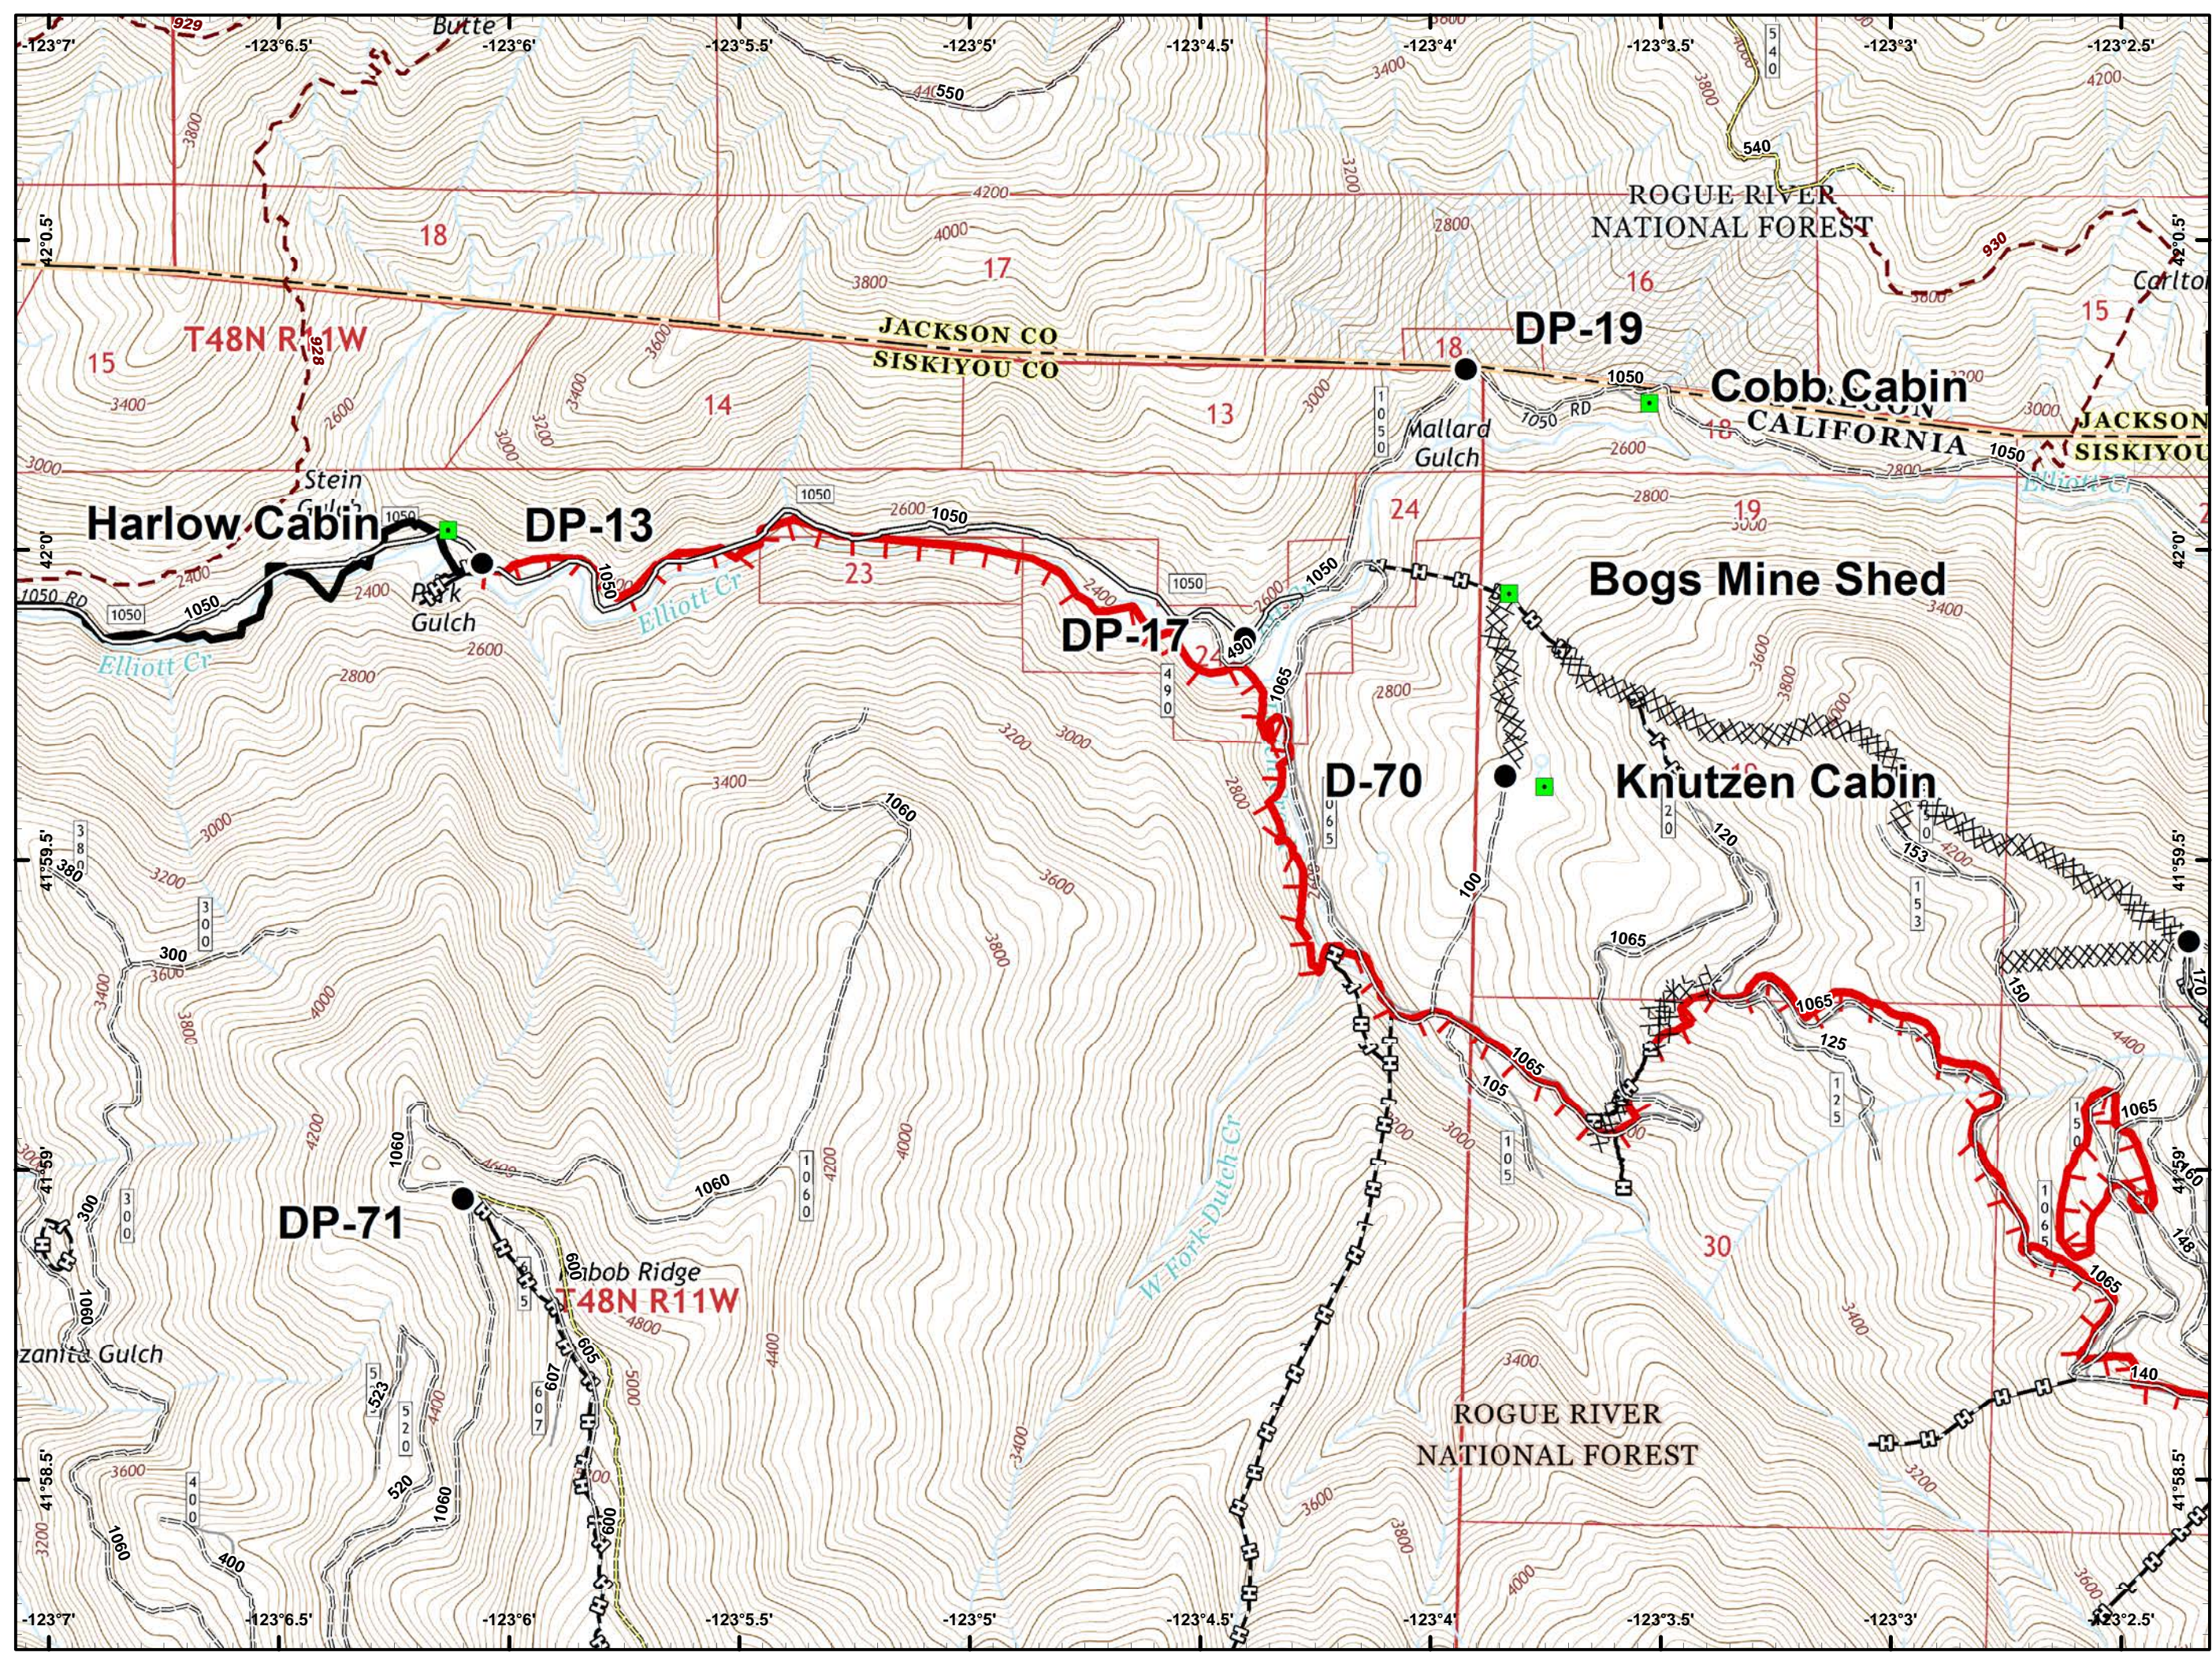

- Drop Point
- Ⓜ Water Source
- 🔴 Uncontrolled Fire Edge
- ⚫ Completed Line
- ⓧ Completed Dozer Line
- Ⓜ Completed Hand Line
- 🚶 Road as Completed Line
- 🌿 Wilderness
- 🏠 Private and State

Abne

DIV A

- Drop Point
- Helispot
- Ⓜ Water Source
- ⚠ Value at Risk
-) (Division Break
- 🔴 Uncontrolled Fire Edge
- ⚫ Completed Line
- ⚫ Completed Dozer Line
- ⚫ Completed Hand Line
- ⚫ Road as Completed Line
- ⚫ Private and State

- Drop Point
- Landmark
- 🔴 Uncontrolled Fire Edge
- ⚫ Completed Line
- ⚪ Completed Dozer Line
- ⚪ Completed Hand Line
- 🛣️ Road as Completed Line
- ⚪ Private and State

- Drop Point
- Ⓢ Staging Area
- 🔴 Uncontrolled Fire Edge
- ⊗ Completed Dozer Line
- ⊕ Completed Hand Line
- ⊖ Road as Completed Line
- ⊞ Private and State

-  Dip Site
-  Drop Point
-  Fire Location
-  Repeater
-  Division Break
-  Uncontrolled Fire Edge
-  Completed Line
-  Completed Hand Line
-  Wilderness

- Helispot
-)) Division Break
- 🔴 Uncontrolled Fire Edge
- ⚫ Completed Line
- 🔗 Completed Hand Line

- Drop Point
- Helispot
- 🔴 Uncontrolled Fire Edge
- ⤿ Completed Line
- ⊗ Completed Dozer Line
- ⊗ Completed Hand Line
- ⊗ Road as Completed Line
- ⊗ Other

-  Dip Site
-  Completed Line
-  Wilderness