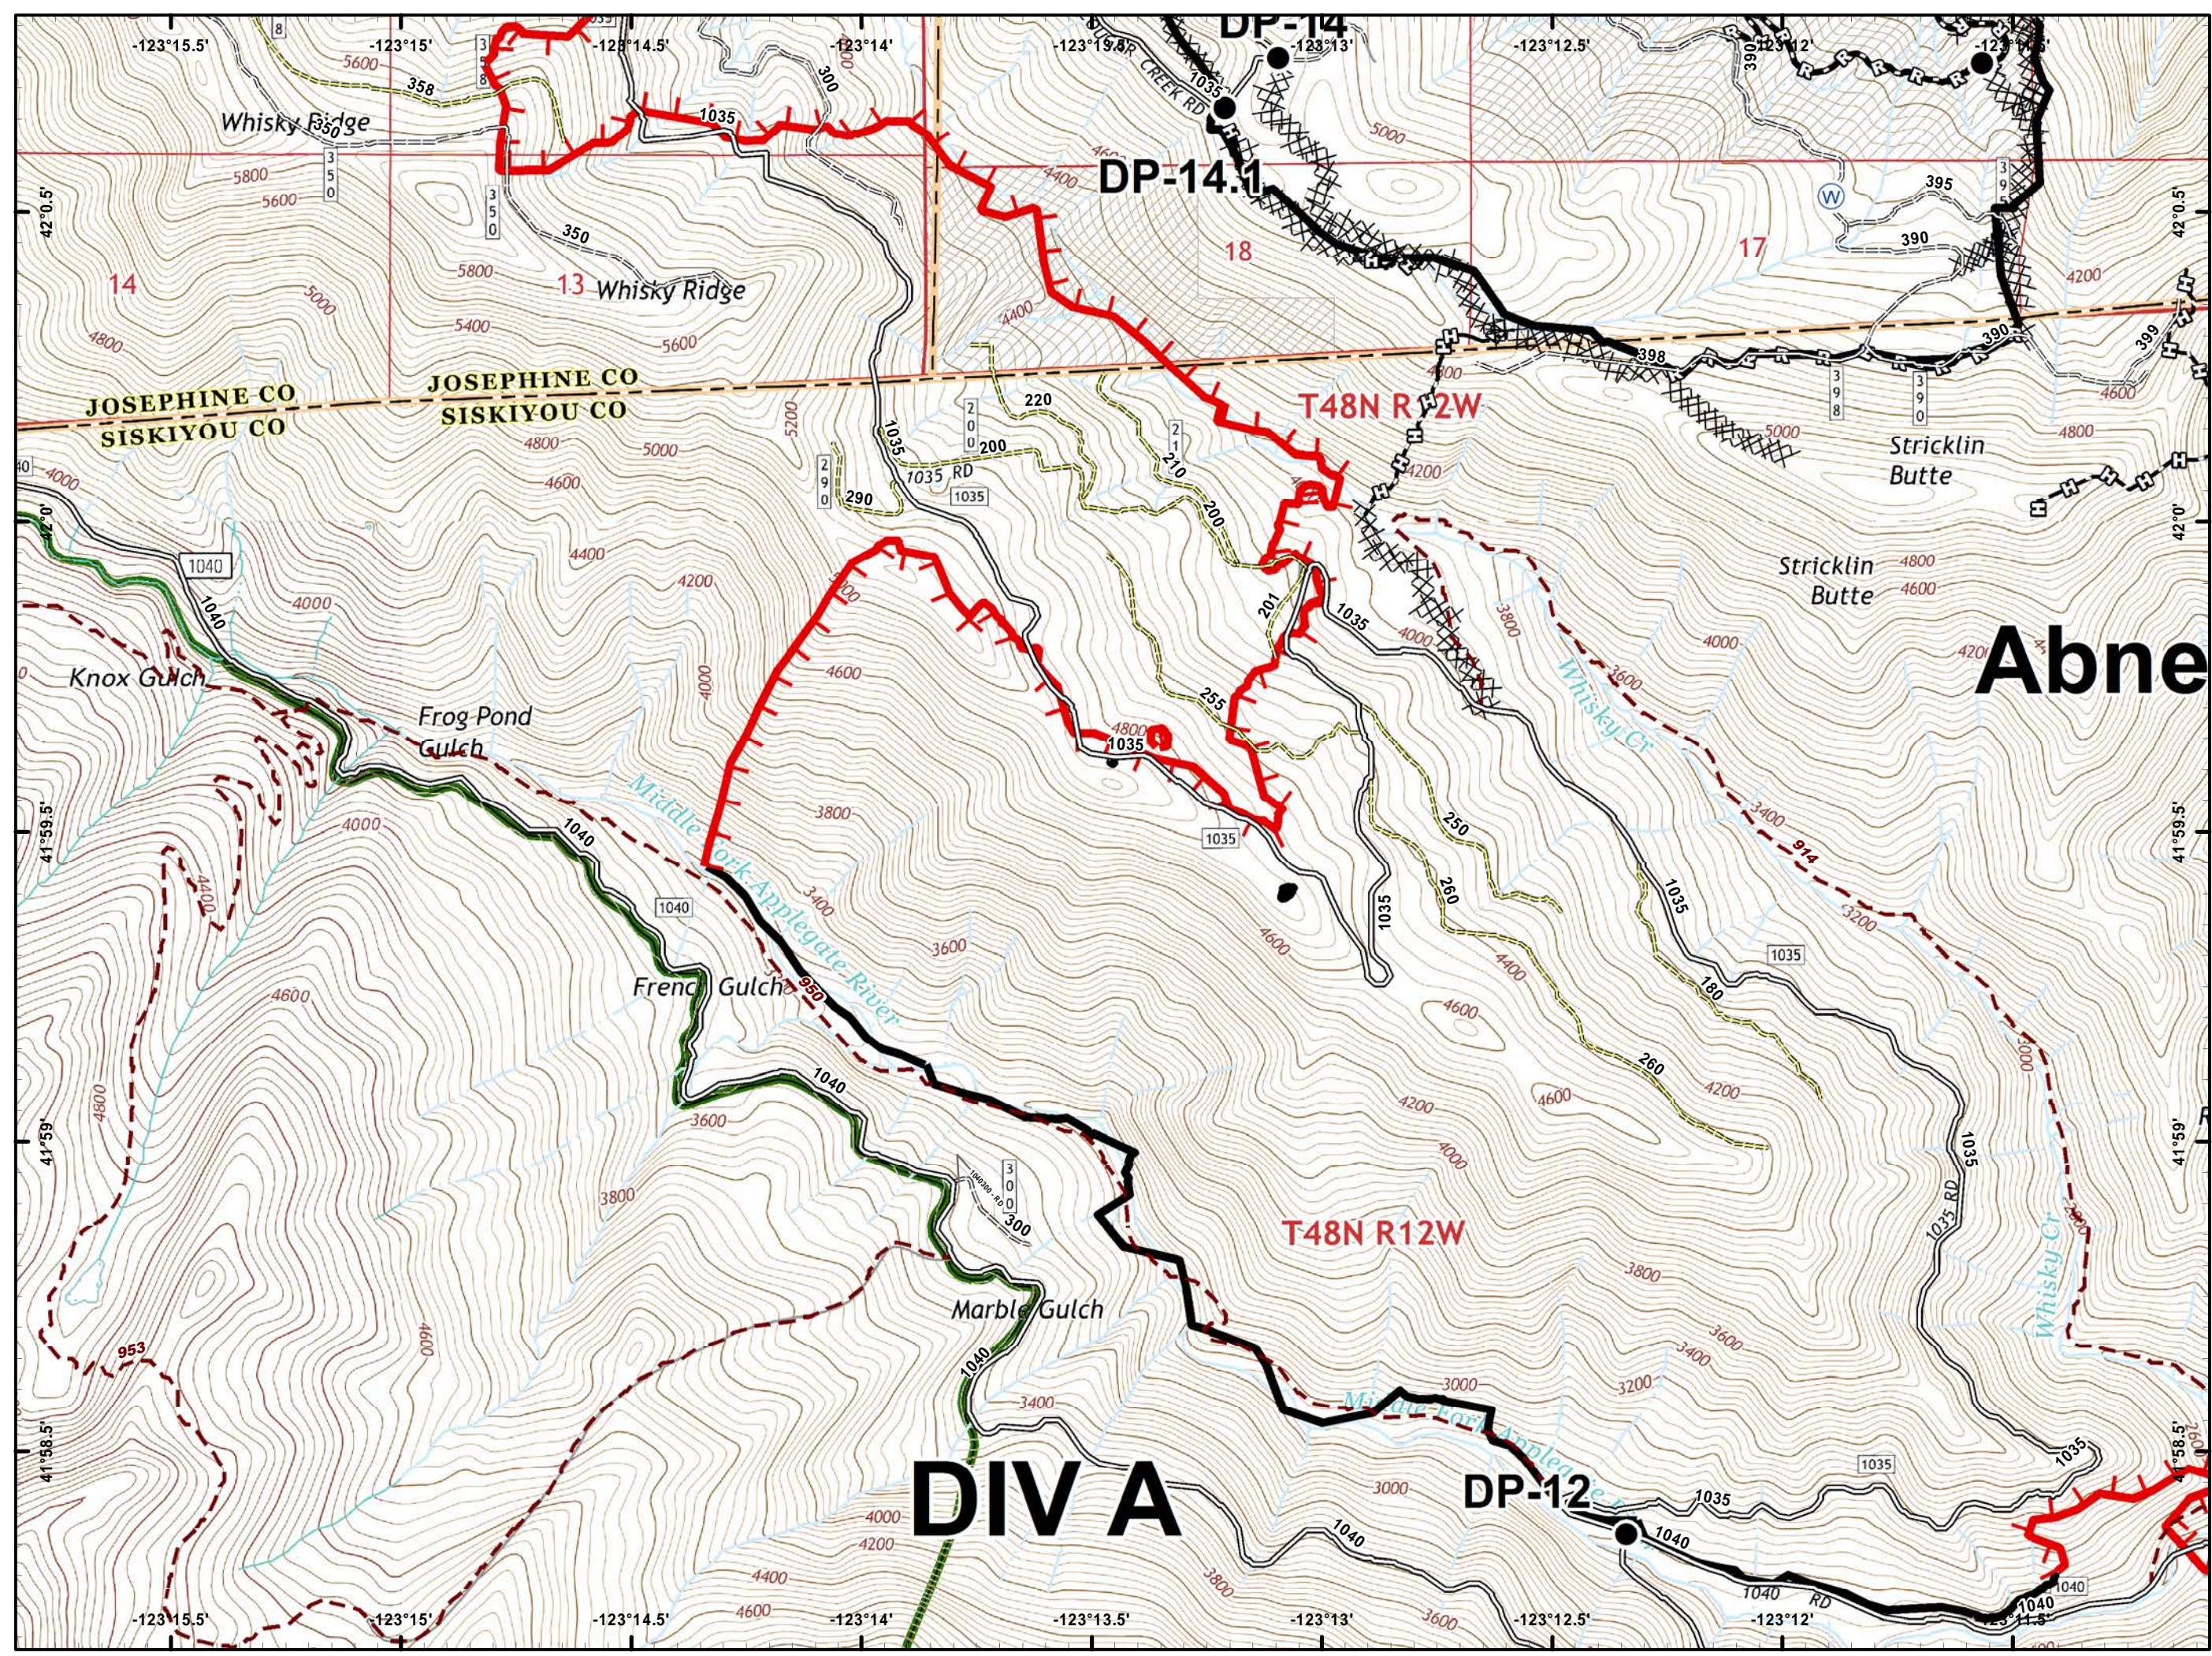

- Drop Point
- Ⓜ Water Source
- 🔴 Uncontrolled Fire Edge
- ⚫ Completed Line
- ⓧ Completed Dozer Line
- Ⓜ Completed Hand Line
- 🚶 Road as Completed Line
- 🌿 Wilderness
- 🏠 Private and State

Abne

DIV A