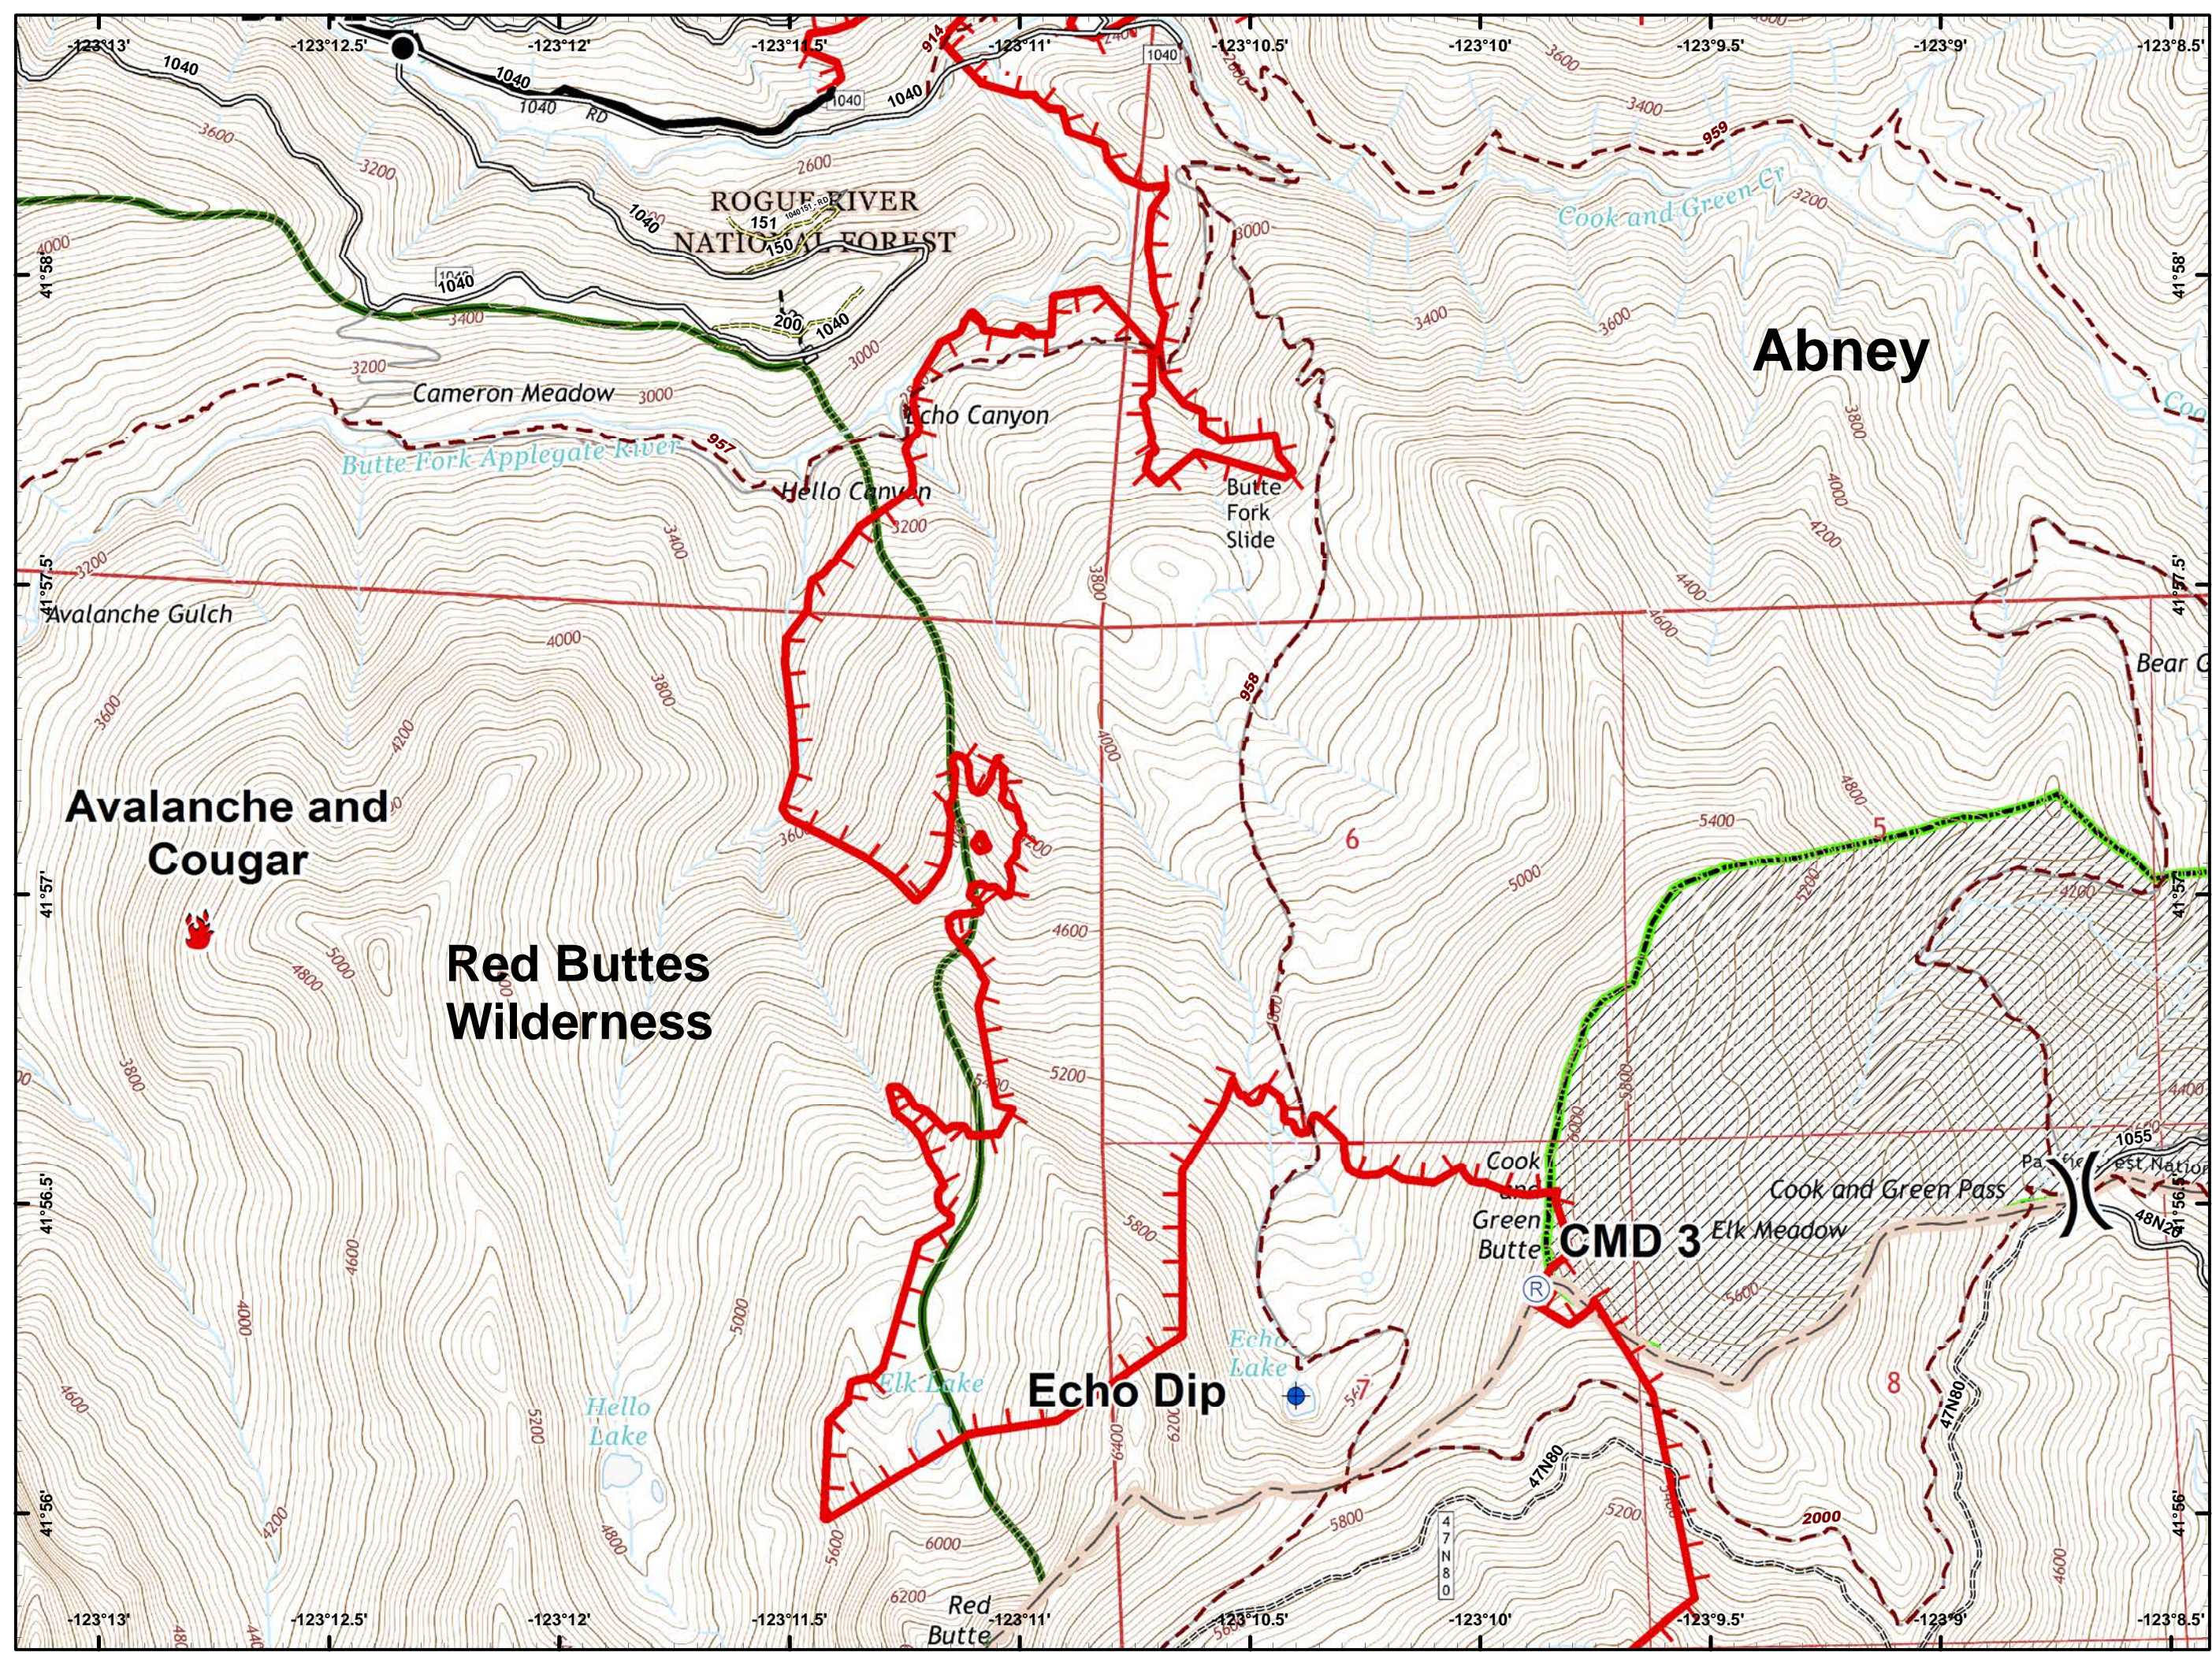

- Drop Point
- Ⓜ Water Source
- 🔴 Uncontrolled Fire Edge
- ⚫ Completed Line
- ⓧ Completed Dozer Line
- Ⓜ Completed Hand Line
- 🚶 Road as Completed Line
- 🌿 Wilderness
- 🏠 Private and State

Abne

DIV A

- Drop Point
- Helispot
- Ⓜ Water Source
- ⚠ Value at Risk
-) (Division Break
- 🔴 Uncontrolled Fire Edge
- ⚫ Completed Line
- ⚫ Completed Dozer Line
- ⚫ Completed Hand Line
- ⚫ Road as Completed Line
- ⚫ Private and State

- Drop Point
- Landmark
- 🔴 Uncontrolled Fire Edge
- ⚫ Completed Line
- ⚪ Completed Dozer Line
- ⚪ Completed Hand Line
- 🛣️ Road as Completed Line
- ⚪ Private and State

- Drop Point
- Ⓢ Staging Area
- 🔴 Uncontrolled Fire Edge
- ⊗ Completed Dozer Line
- ⊕ Completed Hand Line
- ⊖ Road as Completed Line
- ⊞ Private and State

-  Dip Site
-  Drop Point
-  Fire Location
-  Repeater
-  Division Break
-  Uncontrolled Fire Edge
-  Completed Line
-  Completed Hand Line
-  Wilderness

- Helispot
-)) Division Break
- 🔴 Uncontrolled Fire Edge
- ⚫ Completed Line
- 🔗 Completed Hand Line

- Drop Point
- Helispot
- 🔴 Uncontrolled Fire Edge
- ⤿ Completed Line
- ⊗ Completed Dozer Line
- ⊗ Completed Hand Line
- ⊗ Road as Completed Line
- ⊗ Other

-  Dip Site
-  Completed Line
-  Wilderness