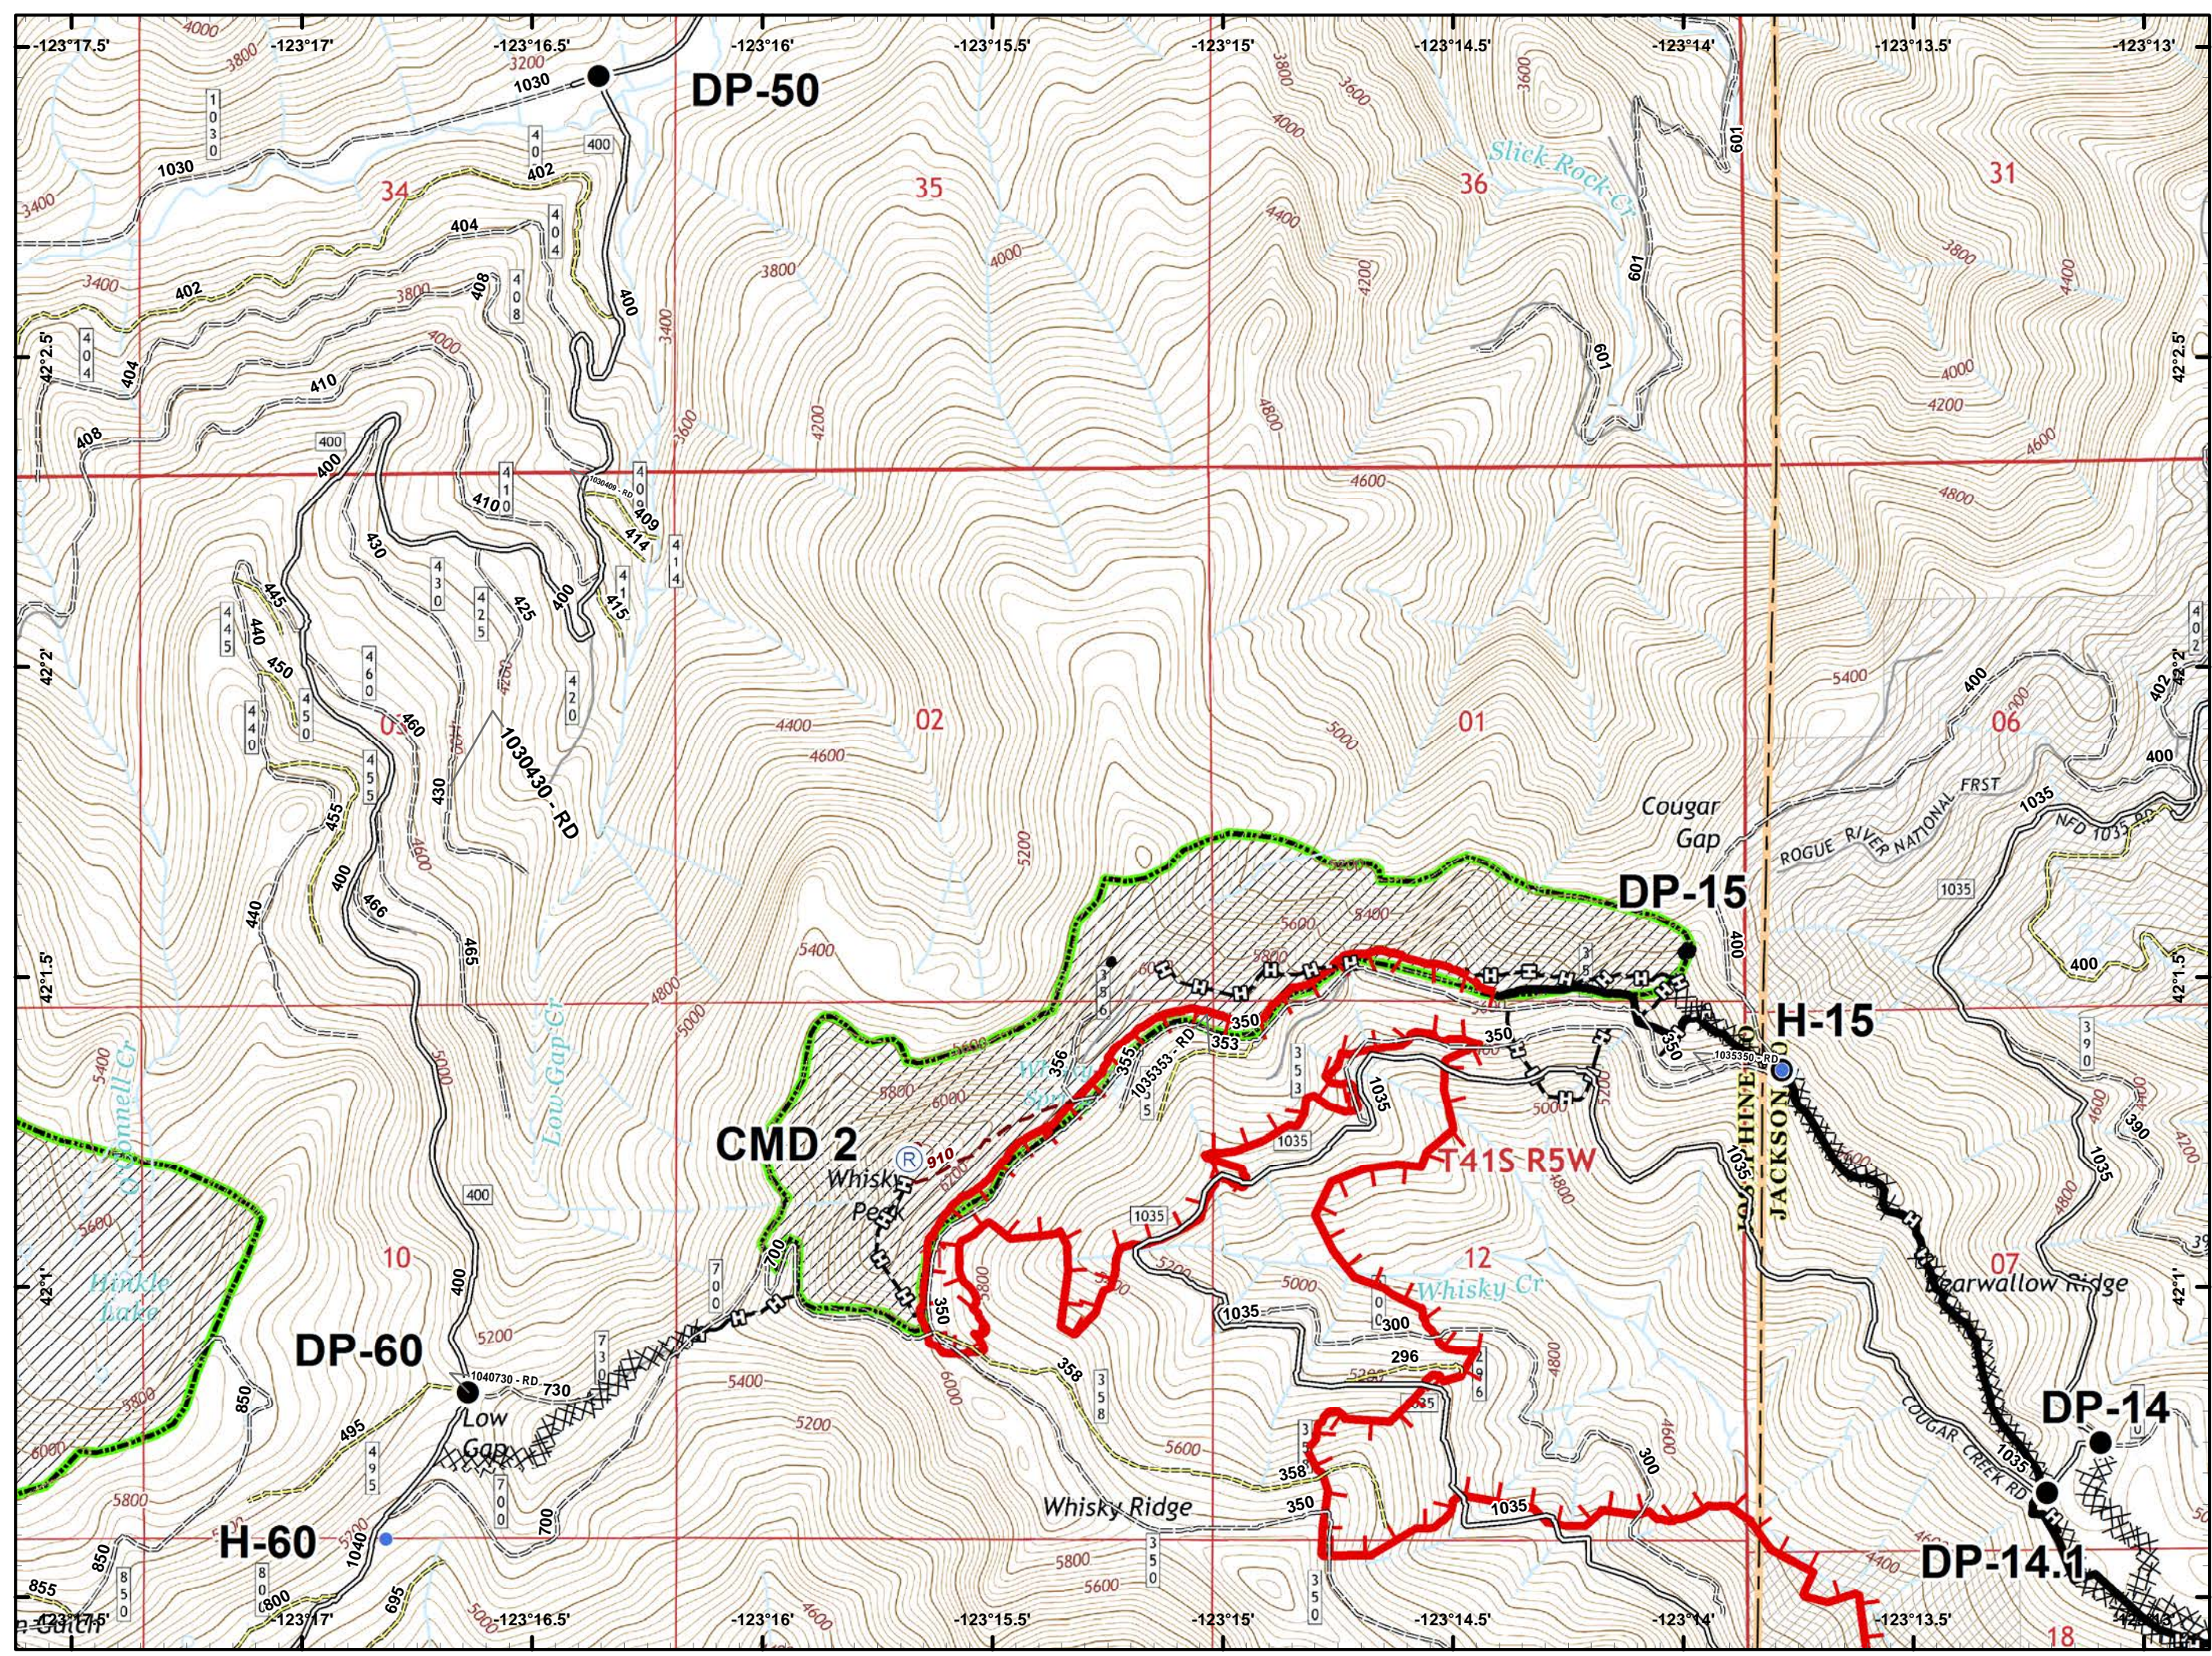

- Ⓒ Camp
- Drop Point
- Helispot
- ⌚ Lookout
- Ⓜ Water Source
- ⚠ Value at Risk
-) (Division Break
- 🔴 Uncontrolled Fire Edge
- ⚫ Completed Line
- ⚡ Completed Dozer Line
- ⚡ Completed Hand Line
- 🛣 Road as Completed Line
- ⚡ Private and State

- Drop Point
- Ⓜ Water Source
- 🔴 Uncontrolled Fire Edge
- ⚫ Completed Line
- ⓧ Completed Dozer Line
- Ⓜ Completed Hand Line
- 🚶 Road as Completed Line
- 🌿 Wilderness
- 🏠 Private and State

Abne

DIV A

- Drop Point
- Helispot
- Ⓜ Water Source
- ⚠ Value at Risk
-) (Division Break
- 🔴 Uncontrolled Fire Edge
- ⚫ Completed Line
- ⚫ Completed Dozer Line
- ⚫ Completed Hand Line
- ⚫ Road as Completed Line
- ⚫ Private and State

- Drop Point
- Landmark
- 🔴 Uncontrolled Fire Edge
- ⚫ Completed Line
- ⚪ Completed Dozer Line
- ⚪ Completed Hand Line
- 🛣️ Road as Completed Line
- ⚪ Private and State

- Drop Point
- Ⓢ Staging Area
- 🔴 Uncontrolled Fire Edge
- ⊗ Completed Dozer Line
- ⊕ Completed Hand Line
- ⊖ Road as Completed Line
- ⊞ Private and State

- Drop Point
- Helispot
- 🔴 Uncontrolled Fire Edge
- ⤿ Completed Line
- ⊗ Completed Dozer Line
- ⊗ Completed Hand Line
- ⊗ Road as Completed Line
- ⊗ Other

-  Dip Site
-  Completed Line
-  Wilderness