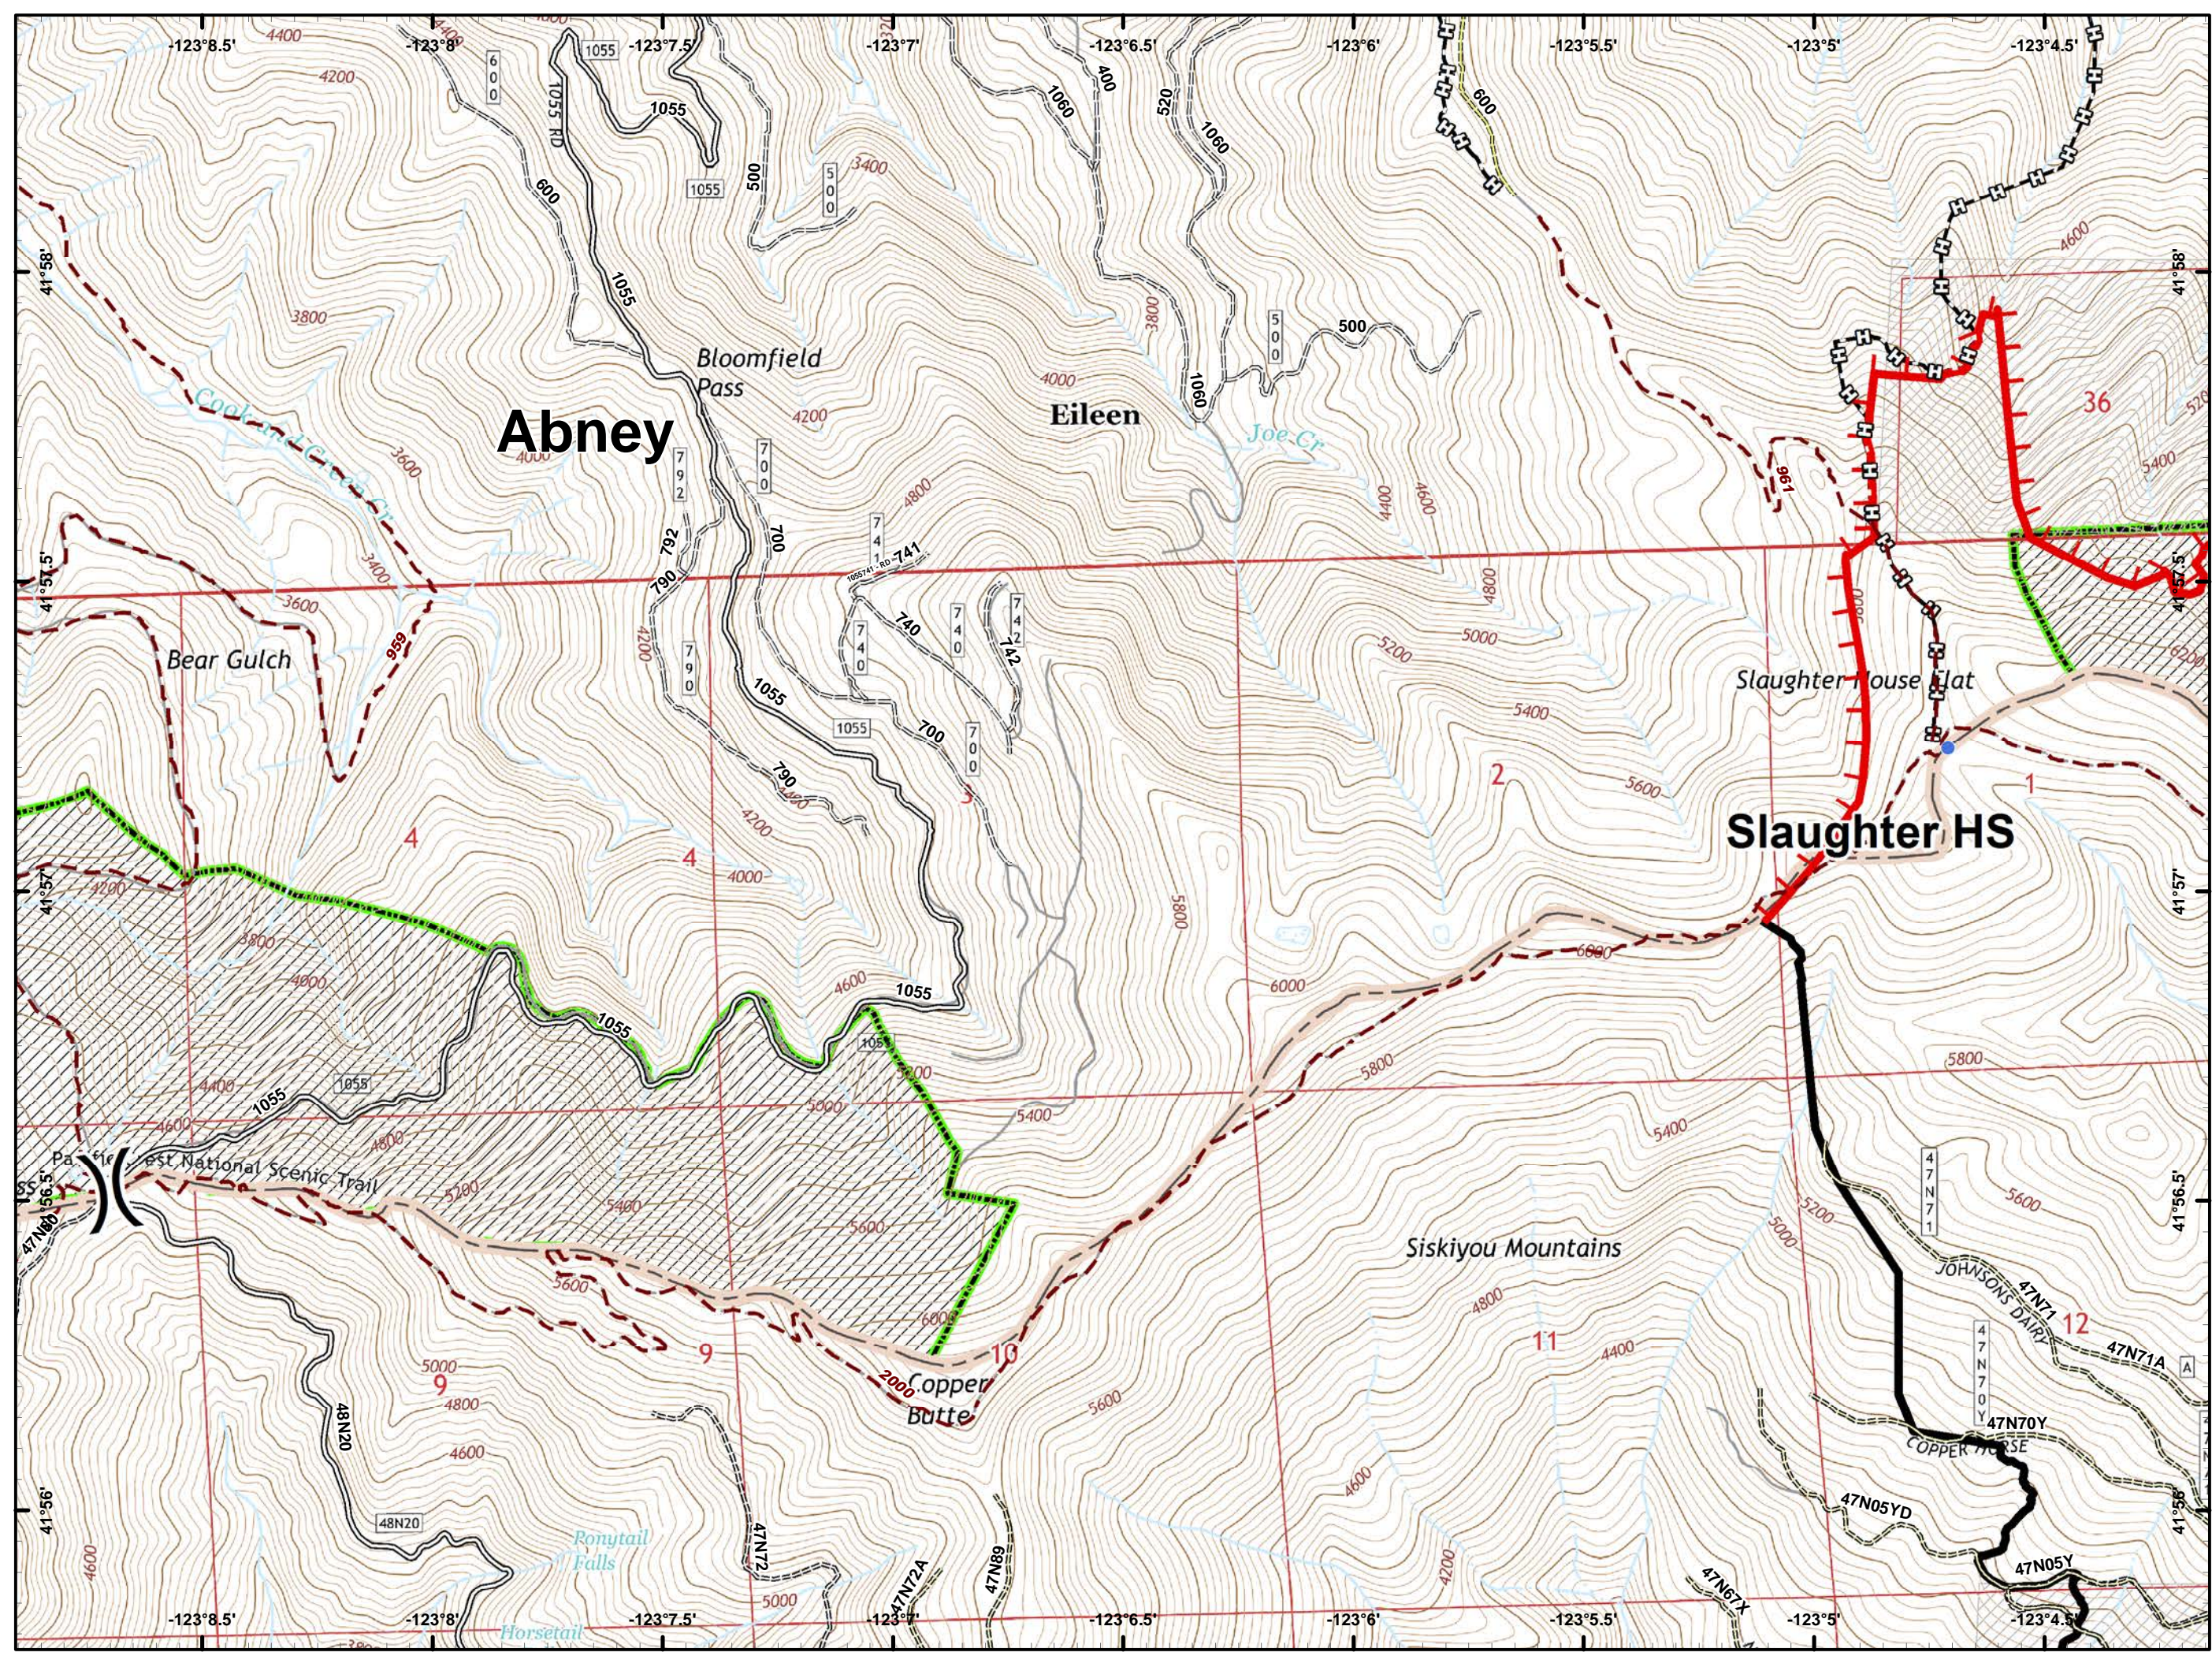

- Drop Point
- Ⓜ Water Source
- 🔴 Uncontrolled Fire Edge
- ⚫ Completed Line
- ⓧ Completed Dozer Line
- Ⓜ Completed Hand Line
- 🚶 Road as Completed Line
- 🌿 Wilderness
- 🏠 Private and State

Abne

DIV A

- Drop Point
- Helispot
- Ⓜ Water Source
- ⚠ Value at Risk
-) (Division Break
- 🔴 Uncontrolled Fire Edge
- ⚫ Completed Line
- ⚫ Completed Dozer Line
- ⚫ Completed Hand Line
- ⚫ Road as Completed Line
- ⚫ Private and State

- Drop Point
- Landmark
- 🔴 Uncontrolled Fire Edge
- ⚫ Completed Line
- ⚪ Completed Dozer Line
- ⚪ Completed Hand Line
- 🛣️ Road as Completed Line
- ⚪ Private and State

- Drop Point
- Ⓢ Staging Area
- 🔴 Uncontrolled Fire Edge
- ⊗ Completed Dozer Line
- ⊕ Completed Hand Line
- ⊖ Road as Completed Line
- ⊞ Private and State

-  Dip Site
-  Drop Point
-  Fire Location
-  Repeater
-  Division Break
-  Uncontrolled Fire Edge
-  Completed Line
-  Completed Hand Line
-  Wilderness

- Helispot
-)) Division Break
- 🔴 Uncontrolled Fire Edge
- ⚫ Completed Line
- 🔗 Completed Hand Line

- Drop Point
- Helispot
- 🔴 Uncontrolled Fire Edge
- ⤿ Completed Line
- ⊗ Completed Dozer Line
- ⊗ Completed Hand Line
- ⊗ Road as Completed Line
- ⊗ Other

-  Dip Site
-  Completed Line
-  Wilderness