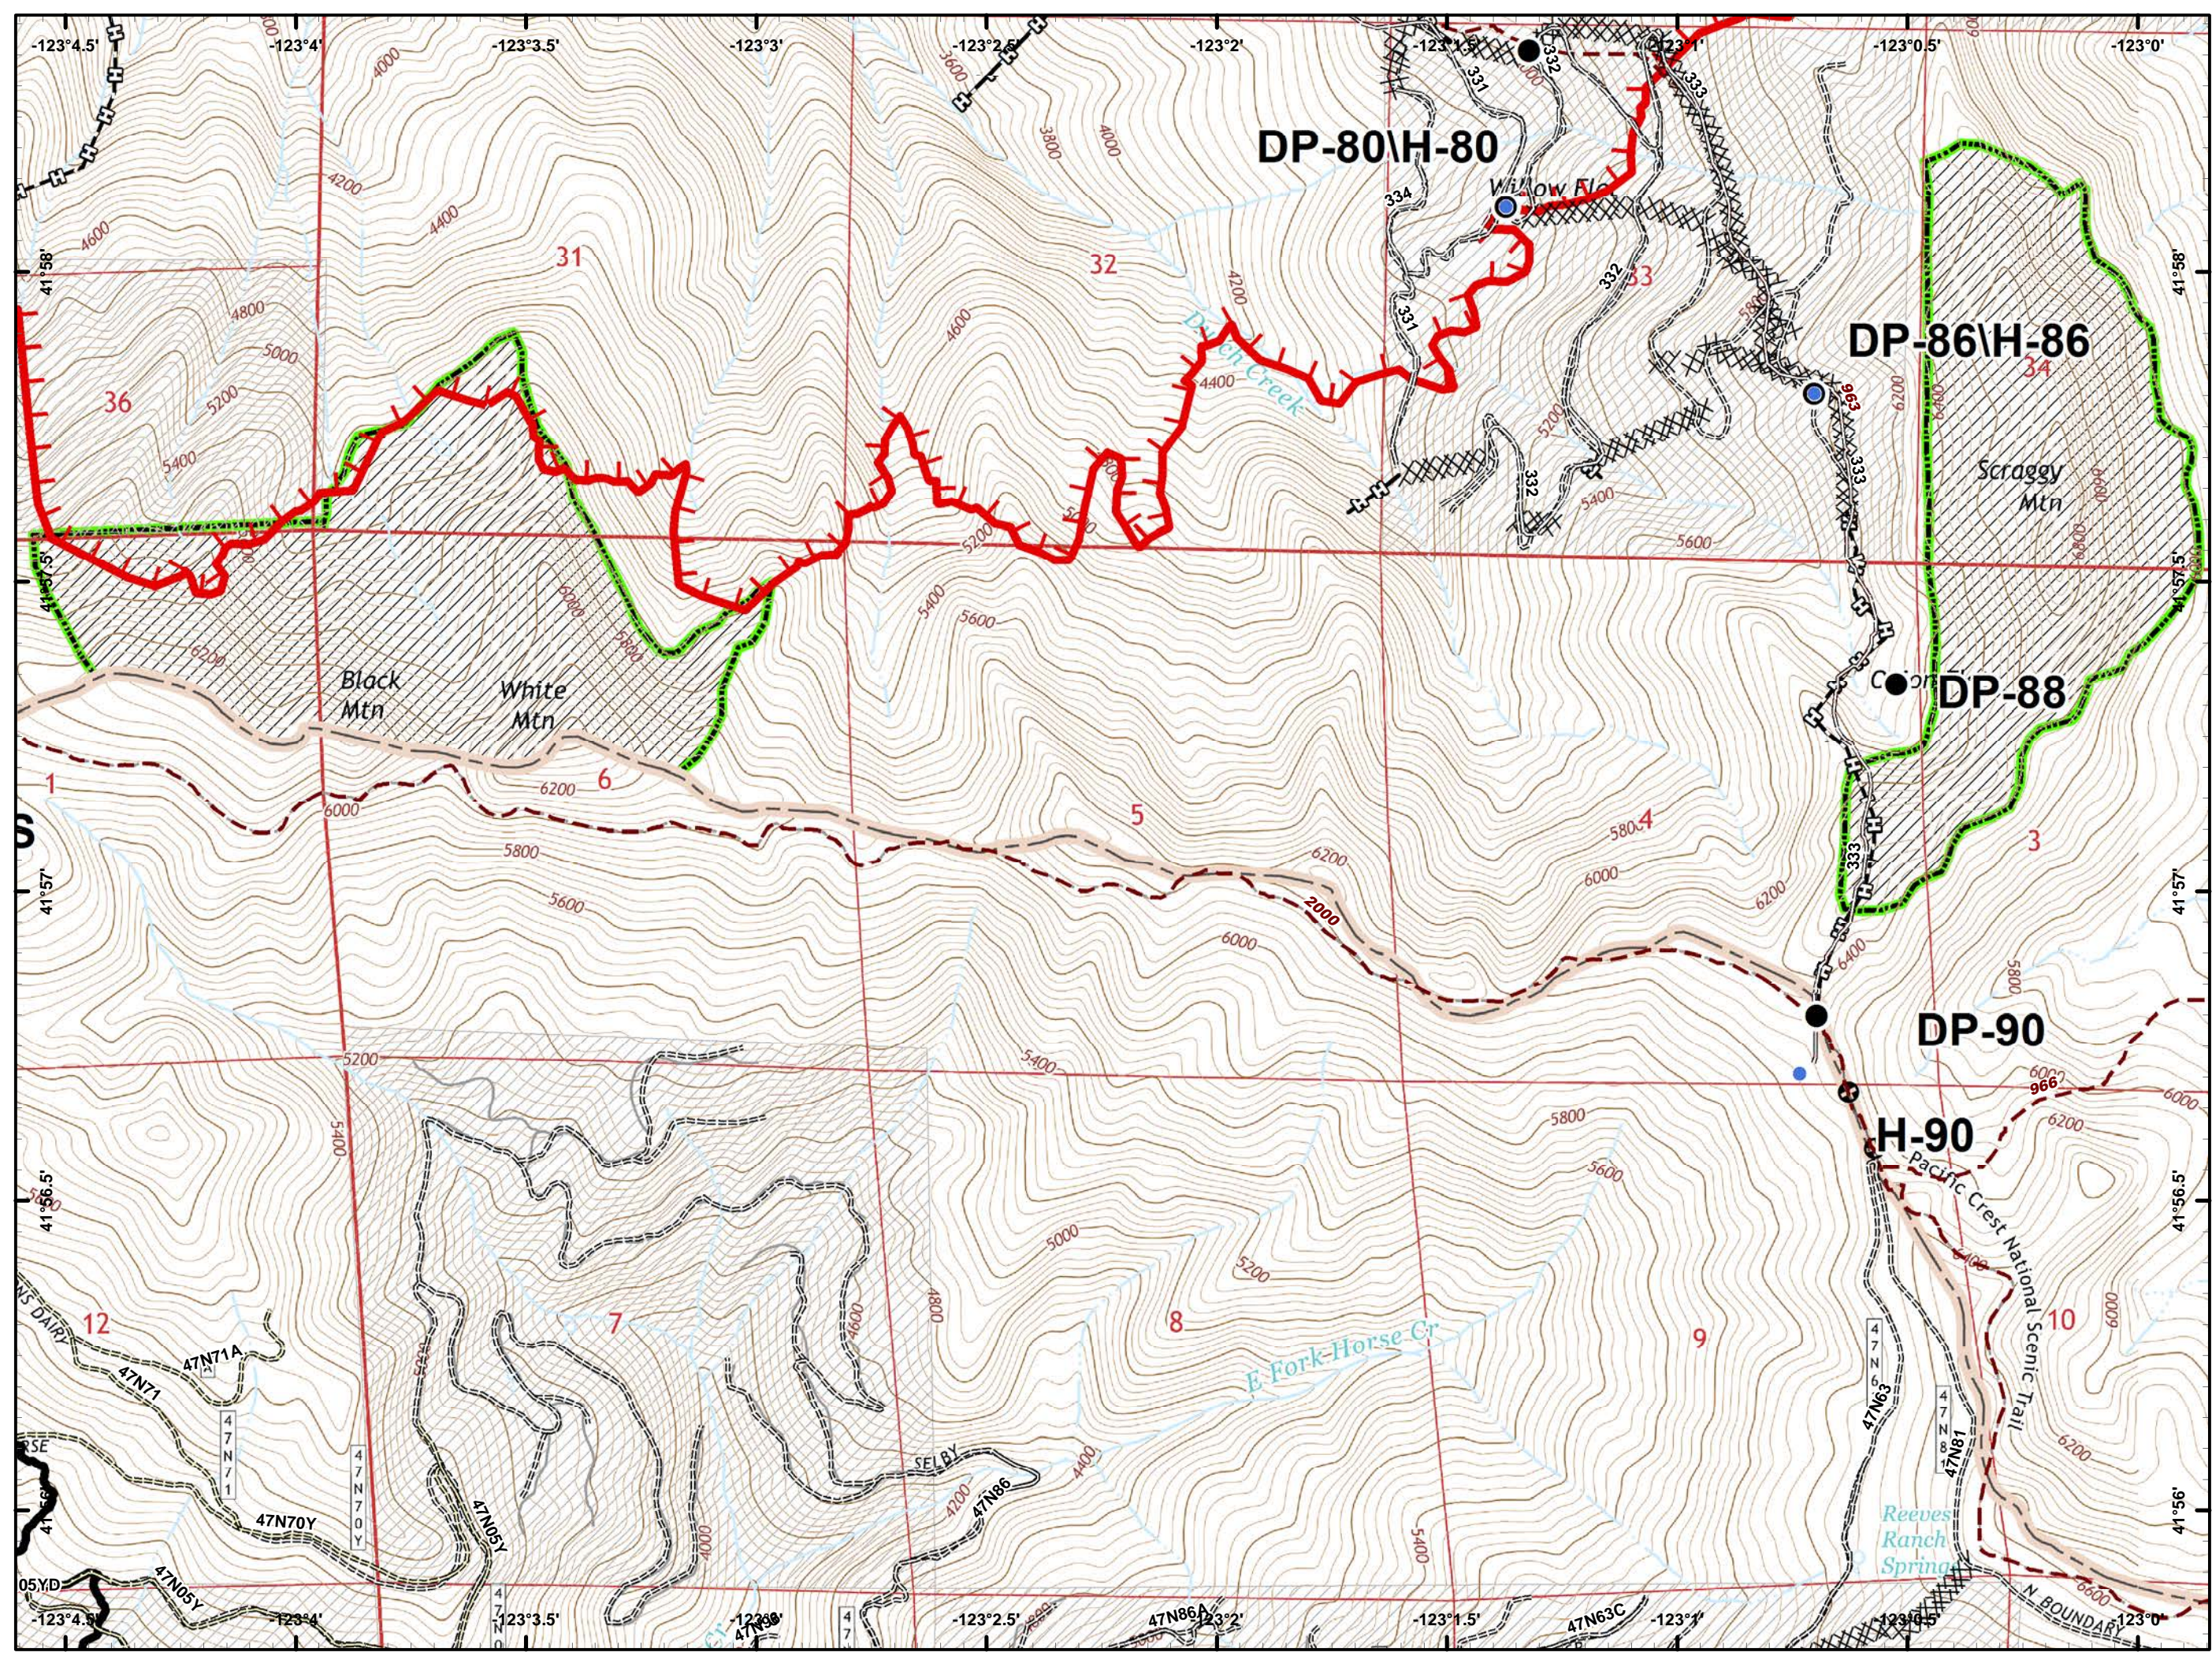

- Drop Point
- Ⓜ Water Source
- 🔴 Uncontrolled Fire Edge
- ⚫ Completed Line
- ⓧ Completed Dozer Line
- Ⓜ Completed Hand Line
- 🚶 Road as Completed Line
- 🌿 Wilderness
- 🏠 Private and State

Abne

DIV A

- Drop Point
- Helispot
- Ⓜ Water Source
- ⚠ Value at Risk
-) (Division Break
- 🔴 Uncontrolled Fire Edge
- ⚫ Completed Line
- ⚫ Completed Dozer Line
- ⚫ Completed Hand Line
- ⚫ Road as Completed Line
- ⚫ Private and State

- Drop Point
- Landmark
- 🔴 Uncontrolled Fire Edge
- ⚫ Completed Line
- ⚪ Completed Dozer Line
- ⚪ Completed Hand Line
- 🛣️ Road as Completed Line
- ⚪ Private and State

- Drop Point
- Ⓢ Staging Area
- 🔴 Uncontrolled Fire Edge
- ⊗ Completed Dozer Line
- ⊕ Completed Hand Line
- ⊖ Road as Completed Line
- ⊞ Private and State

-  Dip Site
-  Drop Point
-  Fire Location
-  Repeater
-  Division Break
-  Uncontrolled Fire Edge
-  Completed Line
-  Completed Hand Line
-  Wilderness

- Helispot
-)) Division Break
- 🔴 Uncontrolled Fire Edge
- ⚫ Completed Line
- 🔗 Completed Hand Line

- Drop Point
- Helispot
- 🔴 Uncontrolled Fire Edge
- ⤿ Completed Line
- ⊗ Completed Dozer Line
- ⊗ Completed Hand Line
- ⊗ Road as Completed Line
- ⊗ Other

-  Dip Site
-  Completed Line
-  Wilderness