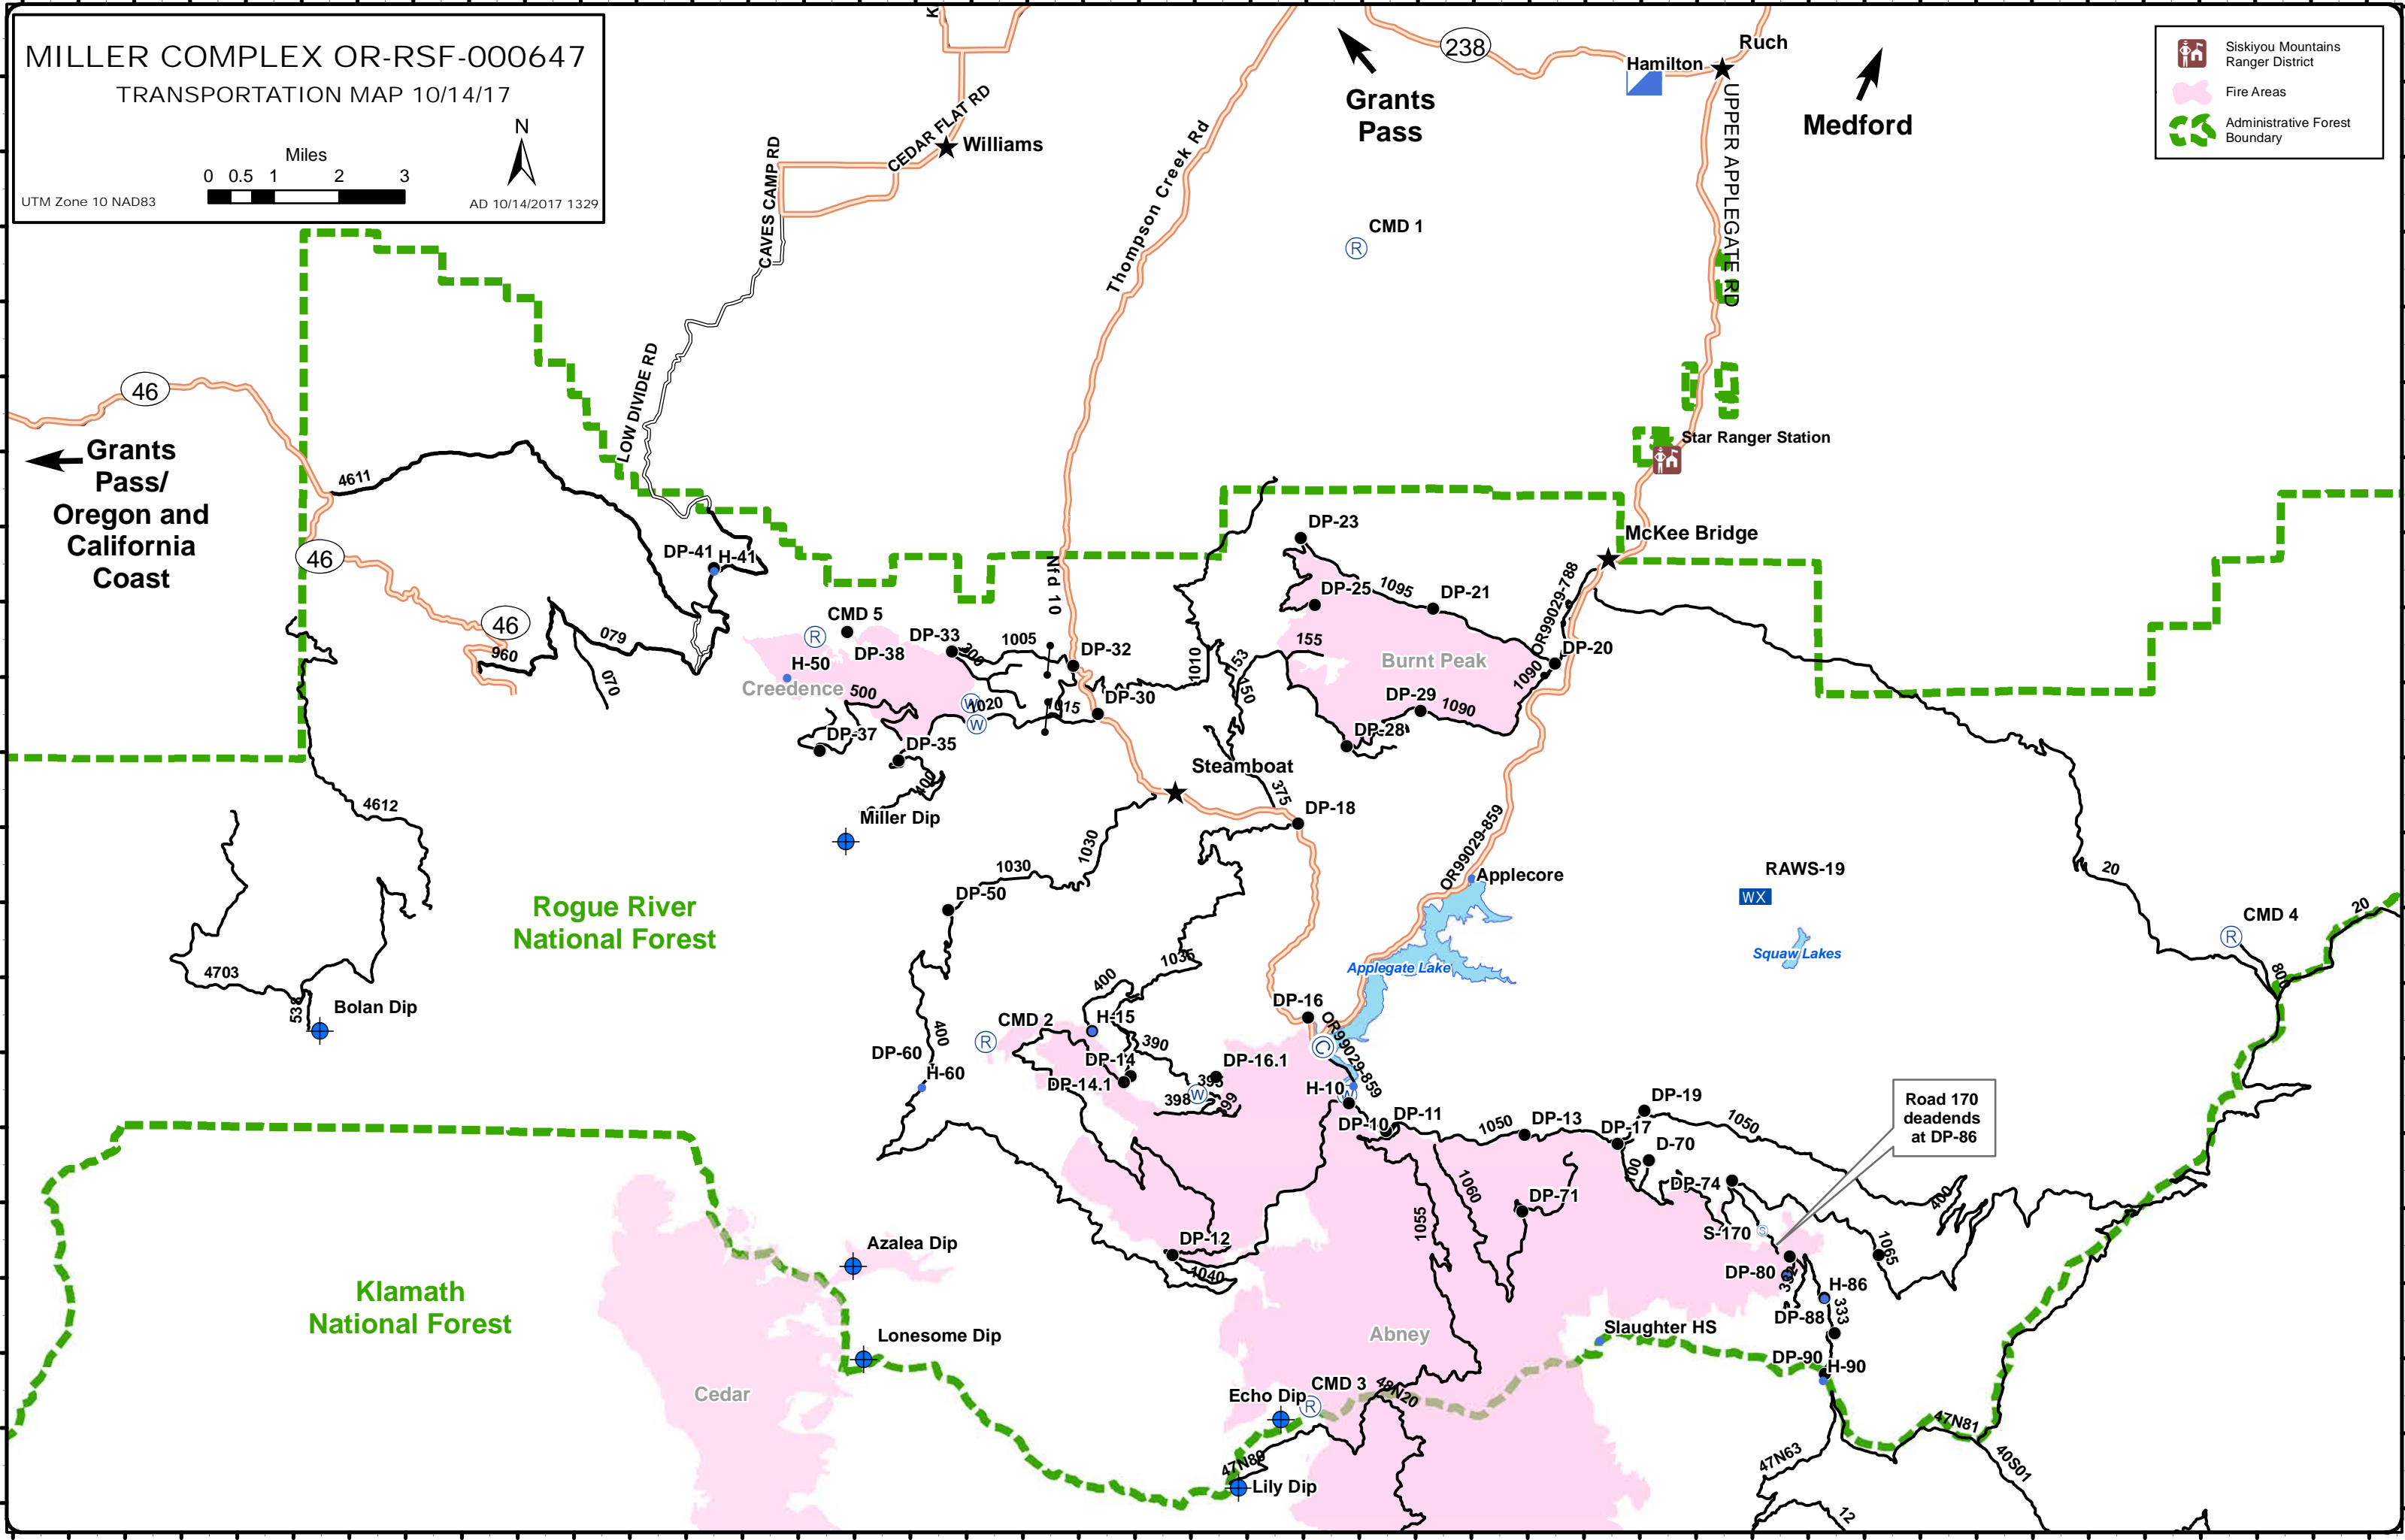

MILLER COMPLEX OR-RSF-000647
TRANSPORTATION MAP 10/14/17

Siskiyou Mountains
Ranger District

Fire Areas

Administrative Forest
Boundary

Grants
Pass/
Oregon and
California
Coast

Rogue River
National Forest

Klamath
National Forest

Burnt Peak

Abney

RAWS-19

Squaw Lakes

Road 170
deadends
at DP-86