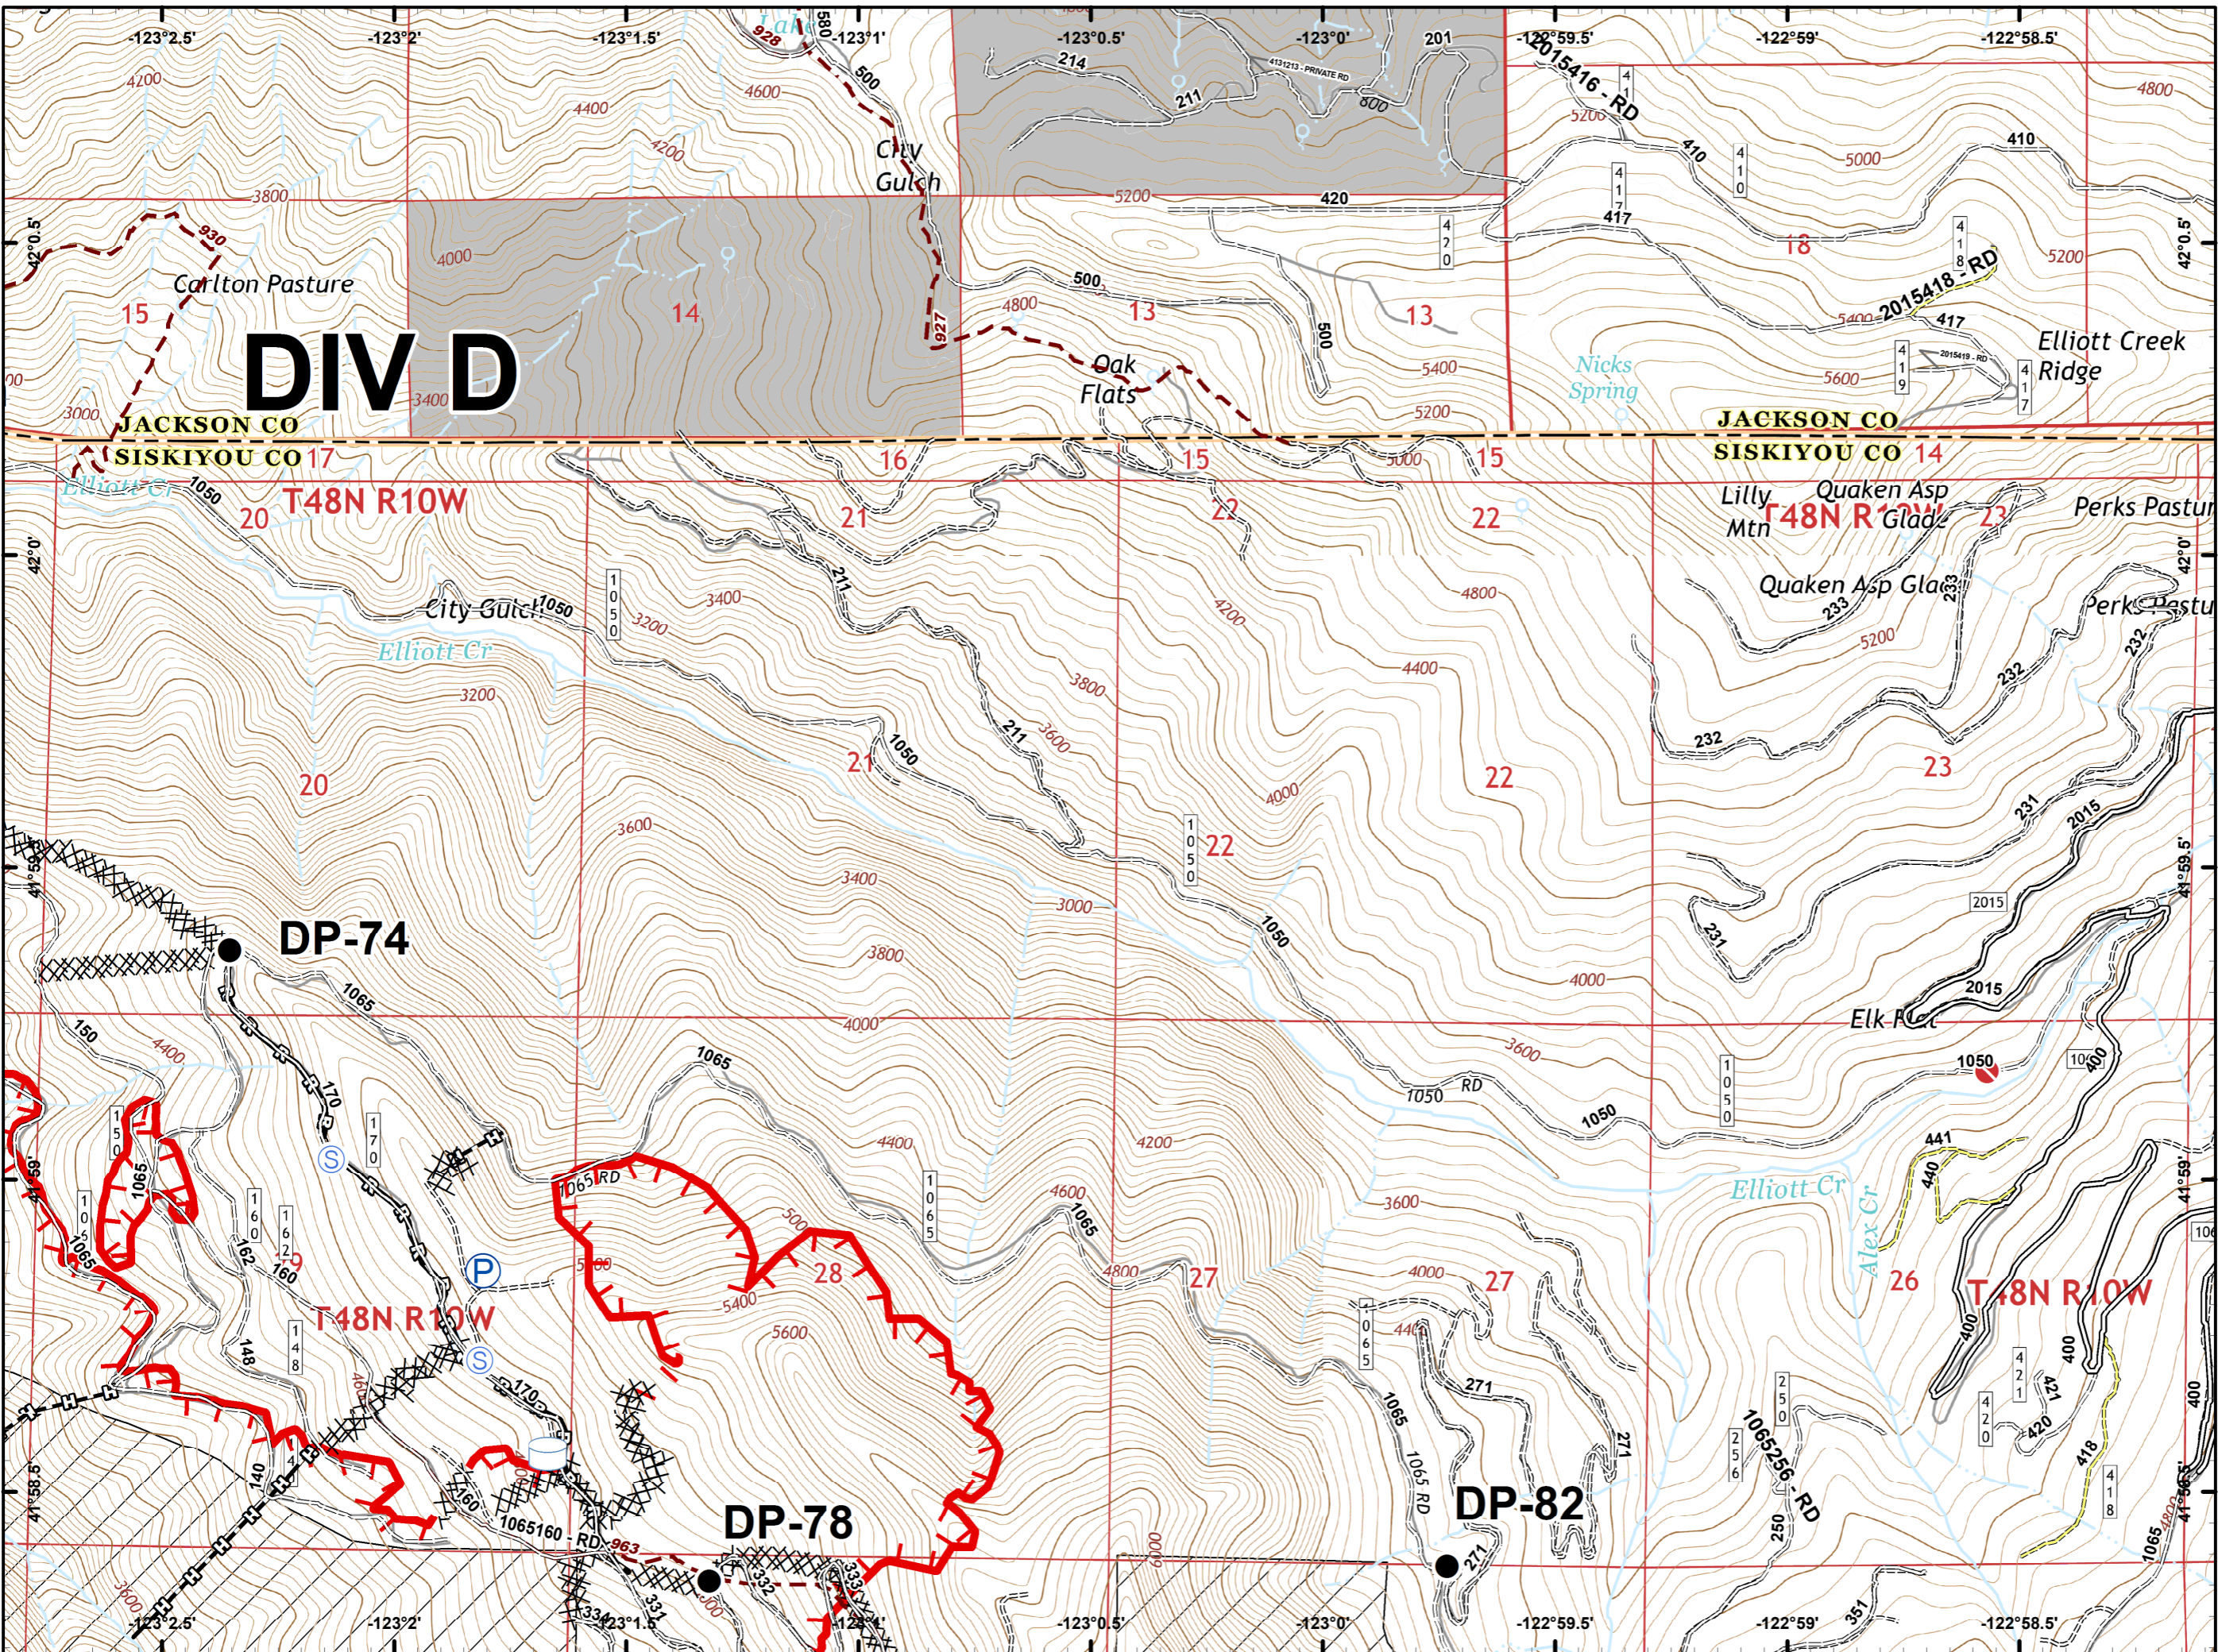

- Drop Point
- Ⓜ Water Source
- 🔴 Uncontrolled Fire Edge
- ⚫ Completed Line
- ⚫ Completed Dozer Line
- ⚫ Completed Hand Line
- 🛣️ Road as Completed Line
- 🌿 Wilderness
- ⚫ Private and State

Abne

DIVA

-  Drop Point
-  Helispot
-  Water Source
-  Value at Risk
-  Division Break
-  Uncontrolled Fire Edge
-  Completed Line
-  Completed Dozer Line
-  Completed Hand Line
-  Road as Completed Line
-  Private and State
-  Inventory Roadless Area

- Drop Point
- Landmark
- 🔴 Uncontrolled Fire Edge
- ⚫ Completed Line
- ⚫ Completed Dozer Line
- ⚫ Completed Hand Line
- ⚫ Road as Completed Line
- ⚫ Private and State
- ⚫ Inventory Roadless Area

- Drop Point
- Ⓟ Pump
- Ⓢ Staging Area
- Ⓜ Water Tank
- Hazard: Road Impassable
- 🔴 Uncontrolled Fire Edge
- ⓧ Completed Dozer Line
- Ⓜ Completed Hand Line
- 👉 Road as Completed Line
- Ⓢ Private and State
- Ⓜ Inventory Roadless Area

-  Dip Site
-  Drop Point
-  Fire Location
-  Repeater
-  Division Break
-  Uncontrolled Fire Edge
-  Completed Line
-  Completed Hand Line
-  Wilderness
-  Inventory Roadless Area
-  Botanical Areas

- Helispot
- ⎓ Division Break
- 🔴 Uncontrolled Fire Edge
- ⚫ Completed Line
- 🔗 Completed Hand Line
- 📏 Inventory Roadless Area
- 🌿 Botanical Areas

- Drop Point
- Helispot
- WX Mobile Weather Unit
- P Pump
- ) Division Break
- Uncontrolled Fire Edge
- Completed Line
- Completed Dozer Line
- Completed Hand Line
- Road as Completed Line
- Other

-  Dip Site
-  Completed Line
-  Wilderness