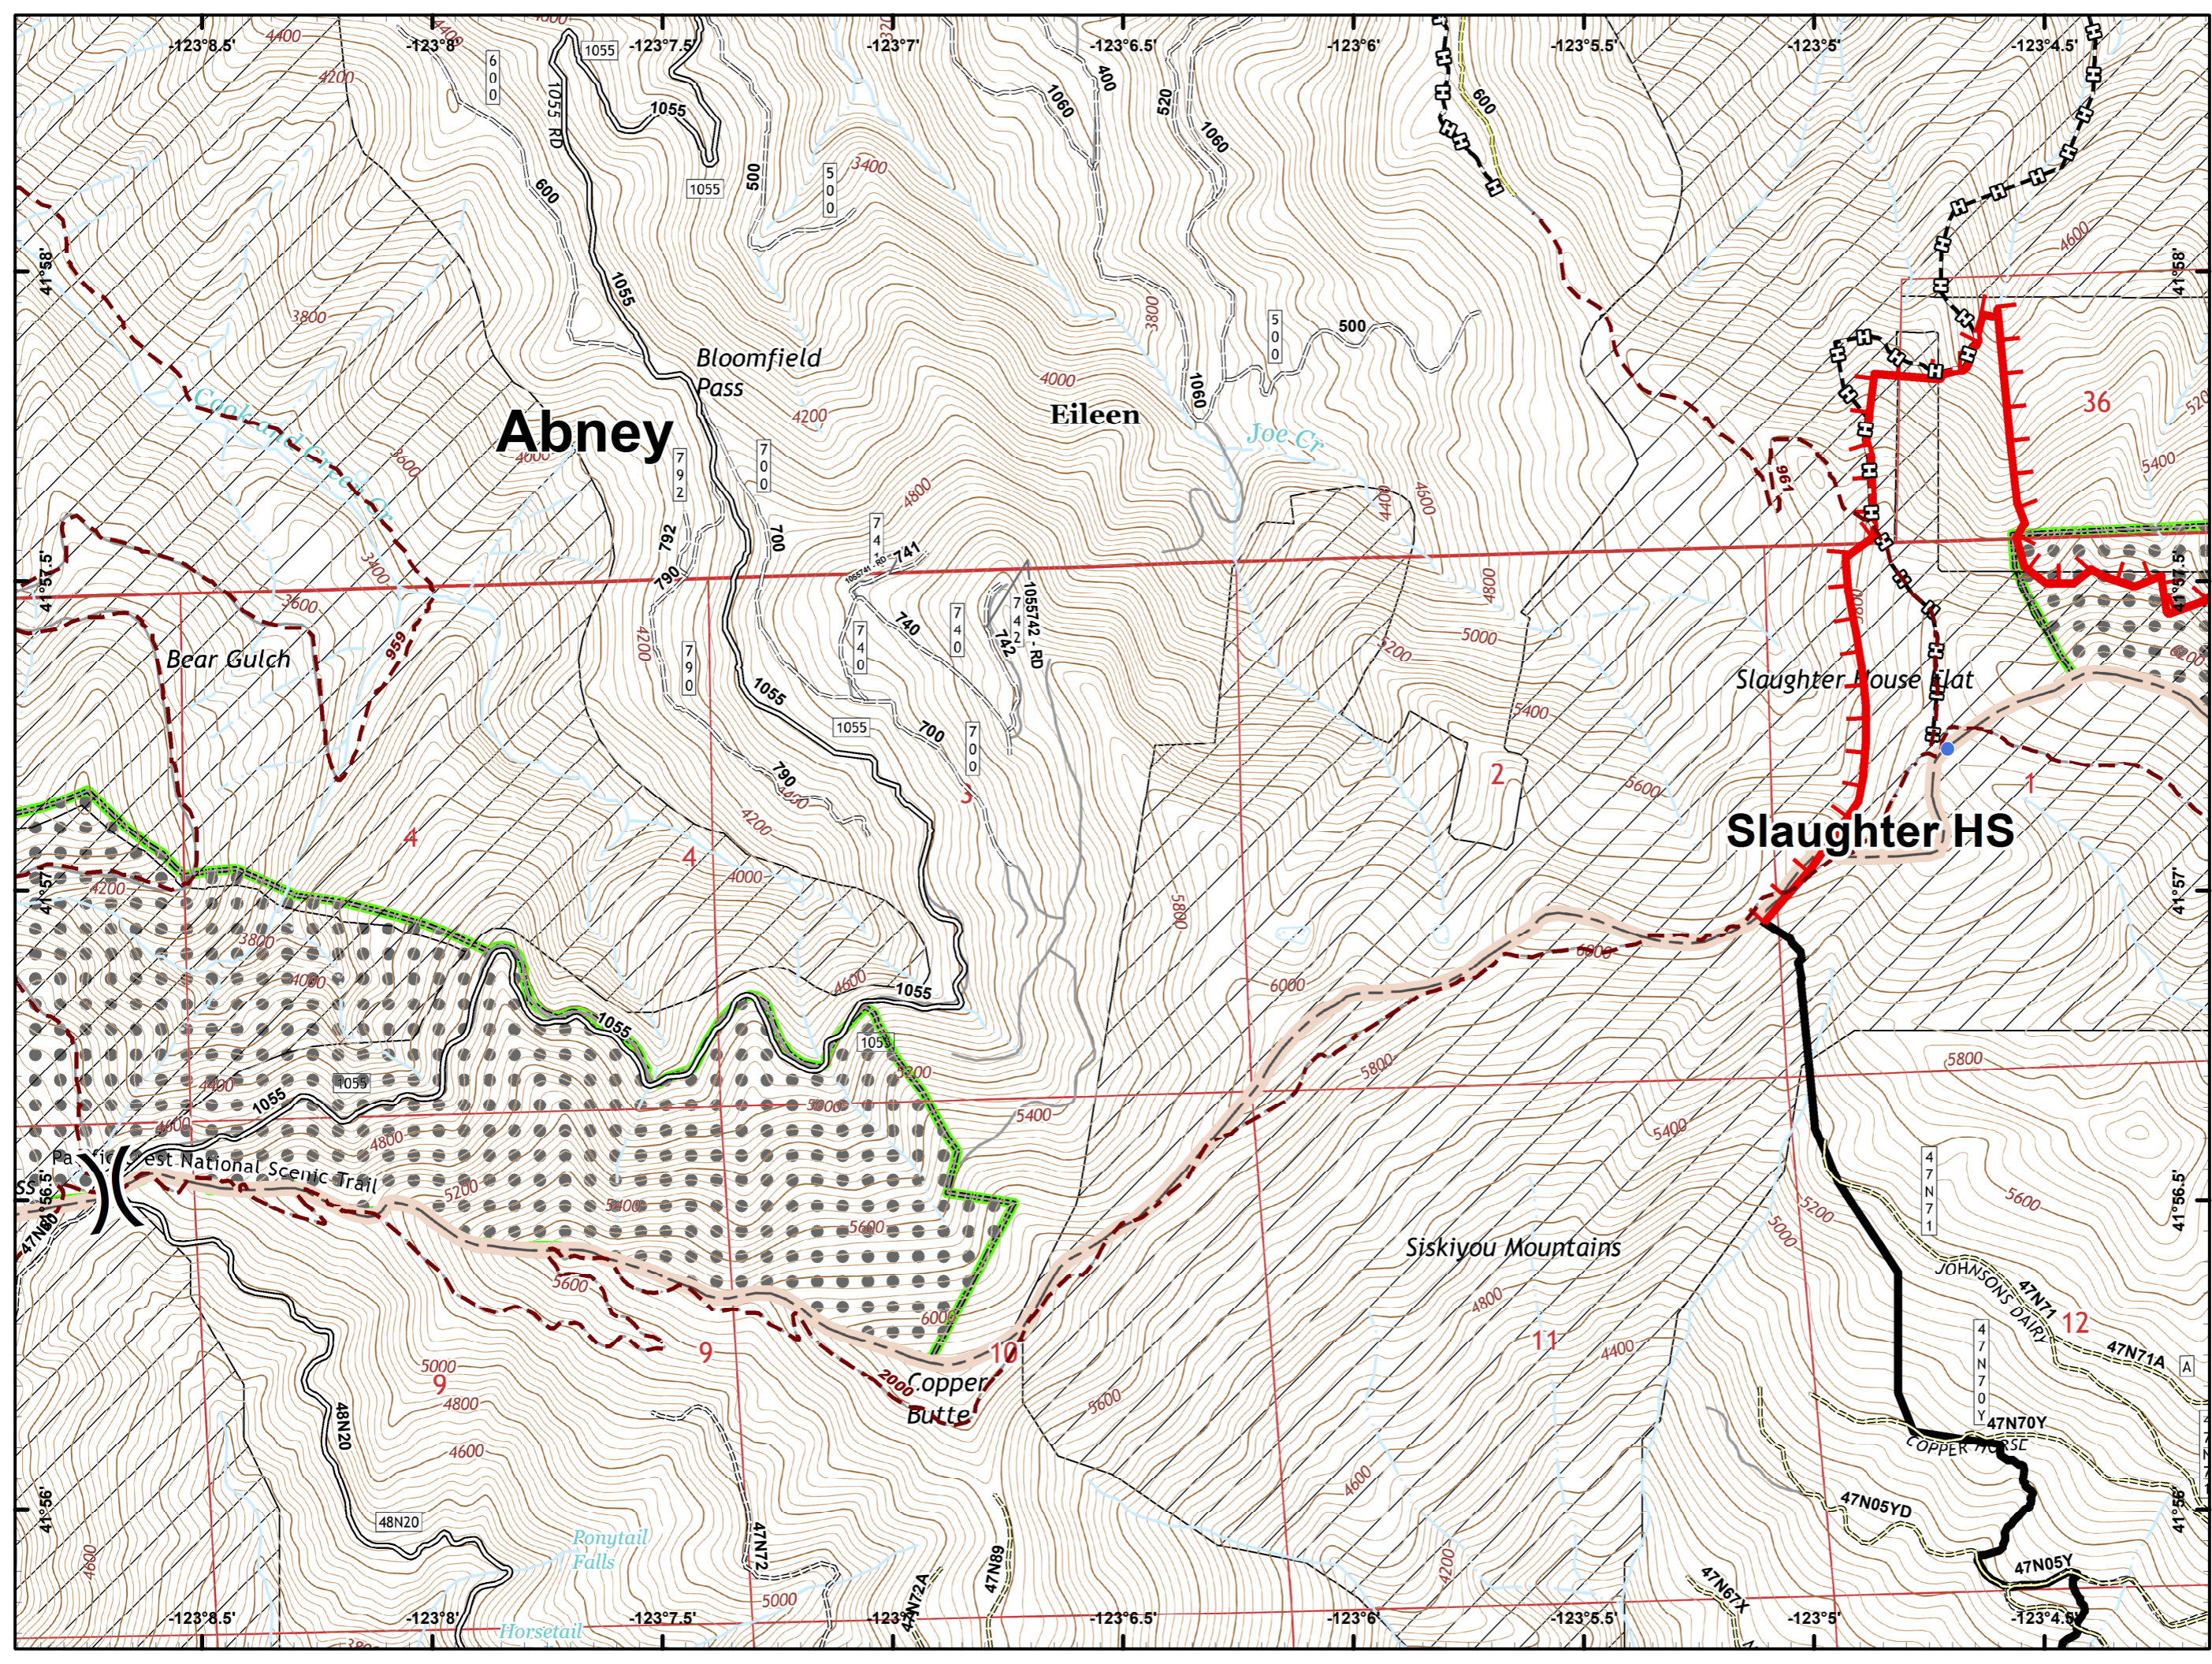

- Drop Point
- Ⓜ Water Source
- 🔴 Uncontrolled Fire Edge
- ⚫ Completed Line
- ⚫ Completed Dozer Line
- ⚫ Completed Hand Line
- 🛣️ Road as Completed Line
- 🌿 Wilderness
- ⚫ Private and State

Abne

DIVA

-  Drop Point
-  Helispot
-  Water Source
-  Value at Risk
-  Division Break
-  Uncontrolled Fire Edge
-  Completed Line
-  Completed Dozer Line
-  Completed Hand Line
-  Road as Completed Line
-  Private and State
-  Inventory Roadless Area

- Drop Point
- Landmark
- 🔴 Uncontrolled Fire Edge
- ⚫ Completed Line
- ⚫ Completed Dozer Line
- ⚫ Completed Hand Line
- ⚫ Road as Completed Line
- ⚫ Private and State
- ⚫ Inventory Roadless Area

- Drop Point
- Ⓟ Pump
- Ⓢ Staging Area
- Ⓜ Water Tank
- Hazard: Road Impassable
- 🔴 Uncontrolled Fire Edge
- ⓧ Completed Dozer Line
- Ⓜ Completed Hand Line
- 👉 Road as Completed Line
- Ⓢ Private and State
- Ⓜ Inventory Roadless Area

-  Dip Site
-  Drop Point
-  Fire Location
-  Repeater
-  Division Break
-  Uncontrolled Fire Edge
-  Completed Line
-  Completed Hand Line
-  Wilderness
-  Inventory Roadless Area
-  Botanical Areas

- Helispot
- ⎓ Division Break
- 🔴 Uncontrolled Fire Edge
- ⚫ Completed Line
- 🔗 Completed Hand Line
- 📏 Inventory Roadless Area
- 🌿 Botanical Areas

- Drop Point
- Helispot
- WX Mobile Weather Unit
- P Pump
- ) Division Break
- Uncontrolled Fire Edge
- Completed Line
- Completed Dozer Line
- Completed Hand Line
- Road as Completed Line
- Other

-  Dip Site
-  Completed Line
-  Wilderness