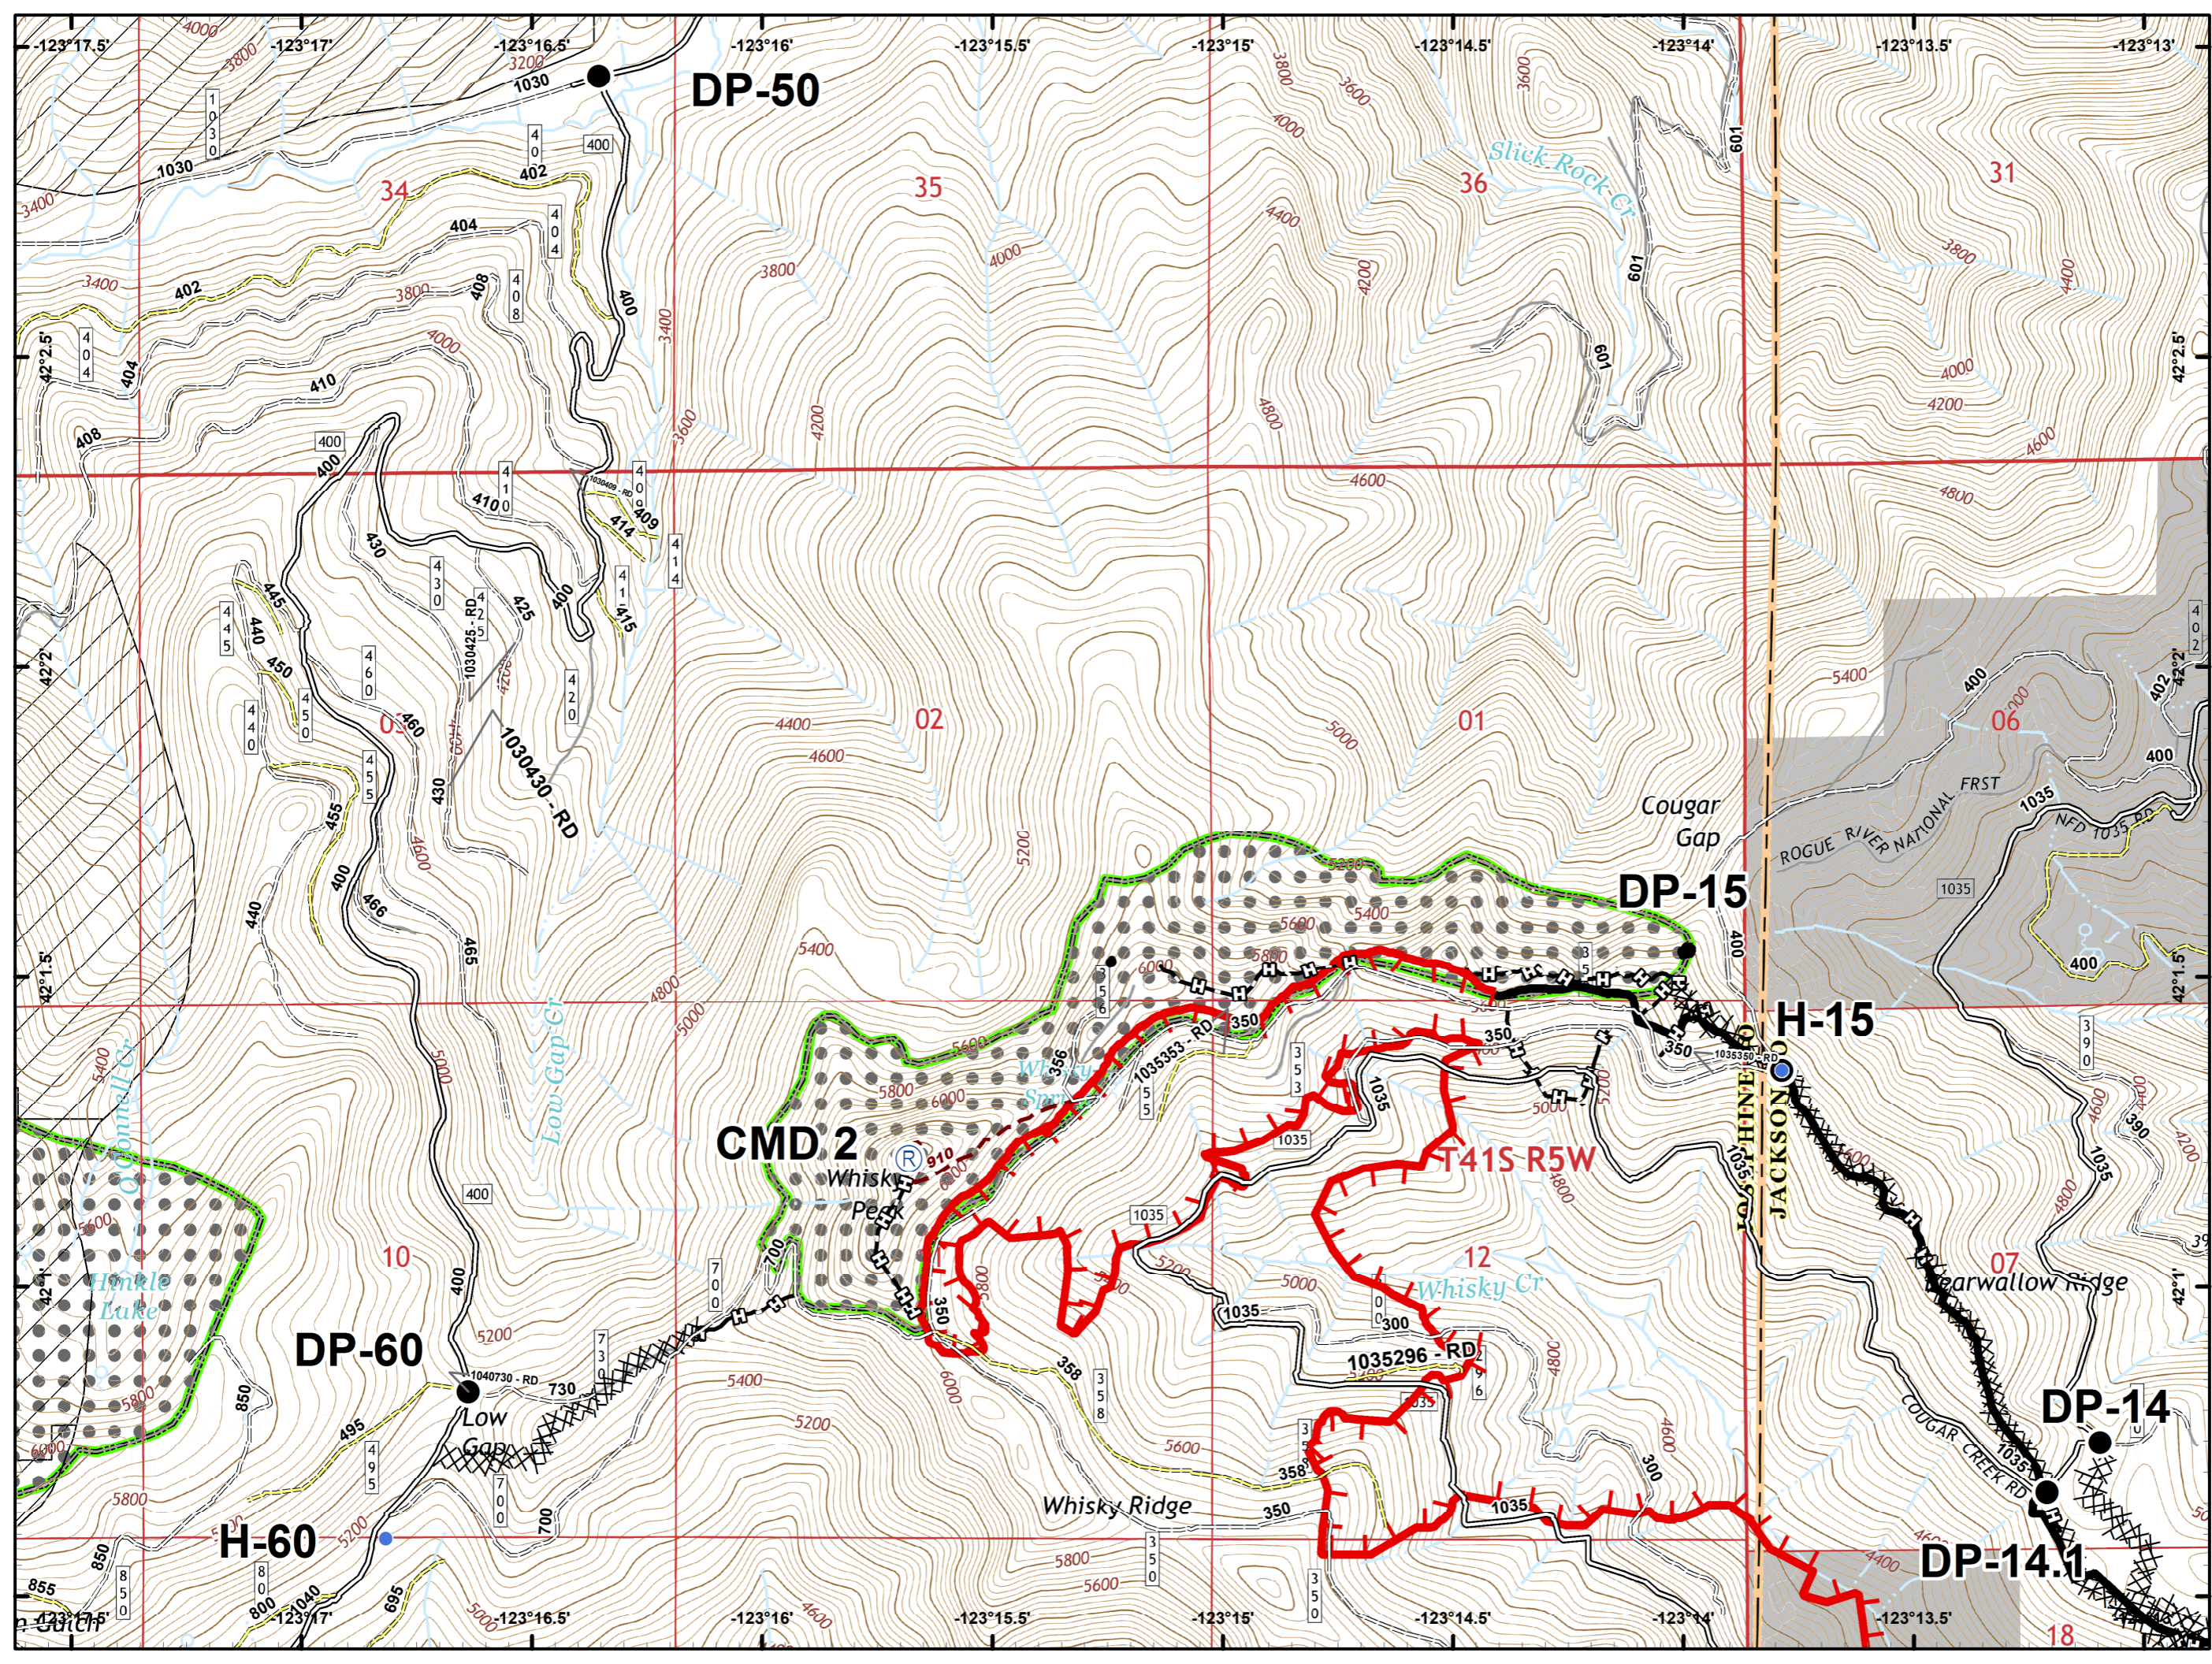

**Miller Complex  
OR-RSF-000647  
Rogue River Siskiyou  
National Forest  
10/15/2017**

- ★ Towns
- ☐ Map Index Pages
- Fire Area

- Drop Point
- Helispot
- Ⓡ Repeater
- 🔴 Uncontrolled Fire Edge
- ⚫ Completed Line
- ⚫ Completed Dozer Line
- ⚫ Completed Hand Line
- ⚫ Private and State
- ⚫ Inventory Roadless Area
- 🌿 Botanical Areas

- Drop Point
- Ⓜ Water Source
- 🔴 Uncontrolled Fire Edge
- ⚫ Completed Line
- ⚫ Completed Dozer Line
- ⚫ Completed Hand Line
- 🛣️ Road as Completed Line
- 🌿 Wilderness
- ⚫ Private and State

Abne

DIVA

-  Drop Point
-  Helispot
-  Water Source
-  Value at Risk
-  Division Break
-  Uncontrolled Fire Edge
-  Completed Line
-  Completed Dozer Line
-  Completed Hand Line
-  Road as Completed Line
-  Private and State
-  Inventory Roadless Area

- Drop Point
- Landmark
- 🔴 Uncontrolled Fire Edge
- ⚫ Completed Line
- ⚫ Completed Dozer Line
- ⚫ Completed Hand Line
- ⚫ Road as Completed Line
- ⚫ Private and State
- ⚫ Inventory Roadless Area

- Drop Point
- Ⓟ Pump
- Ⓢ Staging Area
- Ⓜ Water Tank
- Hazard: Road Impassable
- 🔴 Uncontrolled Fire Edge
- ⓧ Completed Dozer Line
- Ⓜ Completed Hand Line
- 👉 Road as Completed Line
- Ⓢ Private and State
- Ⓜ Inventory Roadless Area

-  Dip Site
-  Drop Point
-  Fire Location
-  Repeater
-  Division Break
-  Uncontrolled Fire Edge
-  Completed Line
-  Completed Hand Line
-  Wilderness
-  Inventory Roadless Area
-  Botanical Areas

- Helispot
- ⎓ Division Break
- 🔴 Uncontrolled Fire Edge
- ⚫ Completed Line
- 🔗 Completed Hand Line
- 📏 Inventory Roadless Area
- 🌿 Botanical Areas