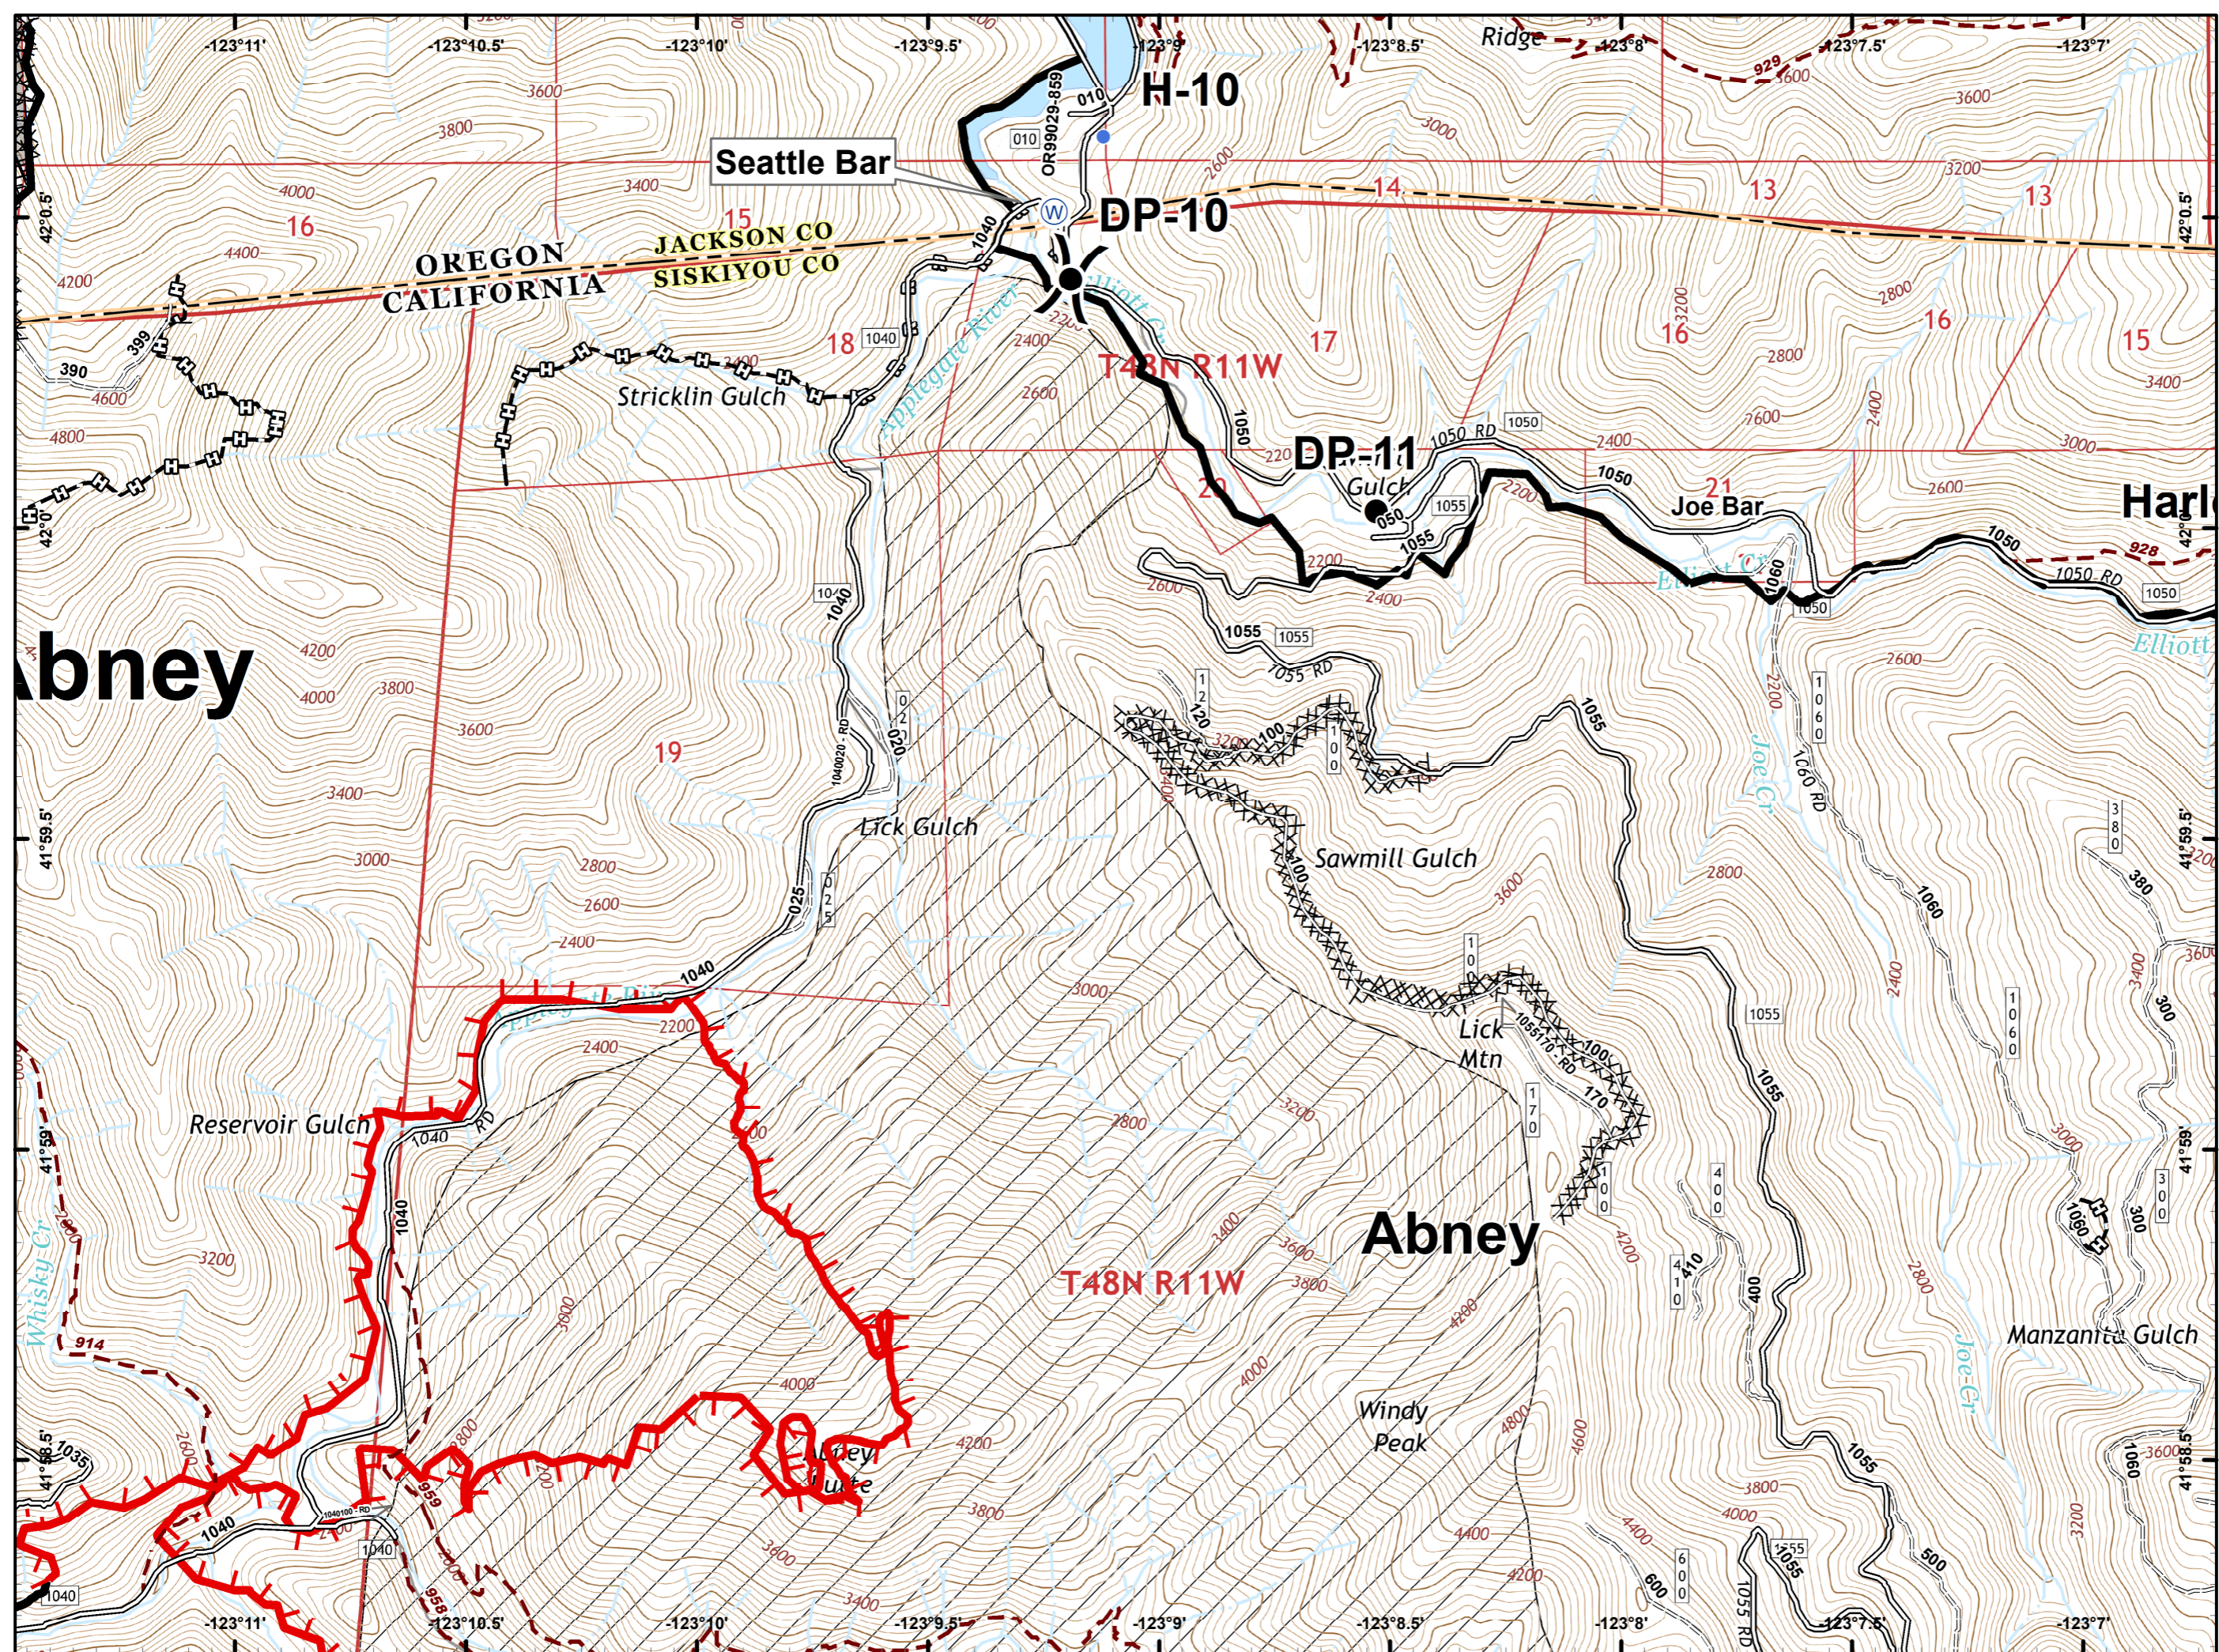

**Miller Complex  
OR-RSF-000647  
Rogue River Siskiyou  
National Forest  
10/15/2017**

- ★ Towns
- ☐ Map Index Pages
- Fire Area

- Drop Point
- Helispot
- Ⓡ Repeater
- 🔴 Uncontrolled Fire Edge
- ⚫ Completed Line
- ⚫ Completed Dozer Line
- ⚫ Completed Hand Line
- ⚫ Private and State
- ⚫ Inventory Roadless Area
- 🌿 Botanical Areas

- Drop Point
- Ⓜ Water Source
- 🔴 Uncontrolled Fire Edge
- ⚫ Completed Line
- ⚫ Completed Dozer Line
- ⚫ Completed Hand Line
- 🛣️ Road as Completed Line
- 🌿 Wilderness
- ⚫ Private and State

Abne

DIVA

-  Drop Point
-  Helispot
-  Water Source
-  Value at Risk
-  Division Break
-  Uncontrolled Fire Edge
-  Completed Line
-  Completed Dozer Line
-  Completed Hand Line
-  Road as Completed Line
-  Private and State
-  Inventory Roadless Area

- Drop Point
- Landmark
- 🔴 Uncontrolled Fire Edge
- ⚫ Completed Line
- ⚫ Completed Dozer Line
- ⚫ Completed Hand Line
- ⚫ Road as Completed Line
- ⚫ Private and State
- ⚫ Inventory Roadless Area

- Drop Point
- Ⓟ Pump
- Ⓢ Staging Area
- Ⓜ Water Tank
- Hazard: Road Impassable
- 🔴 Uncontrolled Fire Edge
- ⓧ Completed Dozer Line
- Ⓜ Completed Hand Line
- 👉 Road as Completed Line
- Ⓢ Private and State
- Ⓜ Inventory Roadless Area

-  Dip Site
-  Drop Point
-  Fire Location
-  Repeater
-  Division Break
-  Uncontrolled Fire Edge
-  Completed Line
-  Completed Hand Line
-  Wilderness
-  Inventory Roadless Area
-  Botanical Areas

- Helispot
- ⎓ Division Break
- 🔴 Uncontrolled Fire Edge
- ⚫ Completed Line
- 🔗 Completed Hand Line
- 📏 Inventory Roadless Area
- 🌿 Botanical Areas