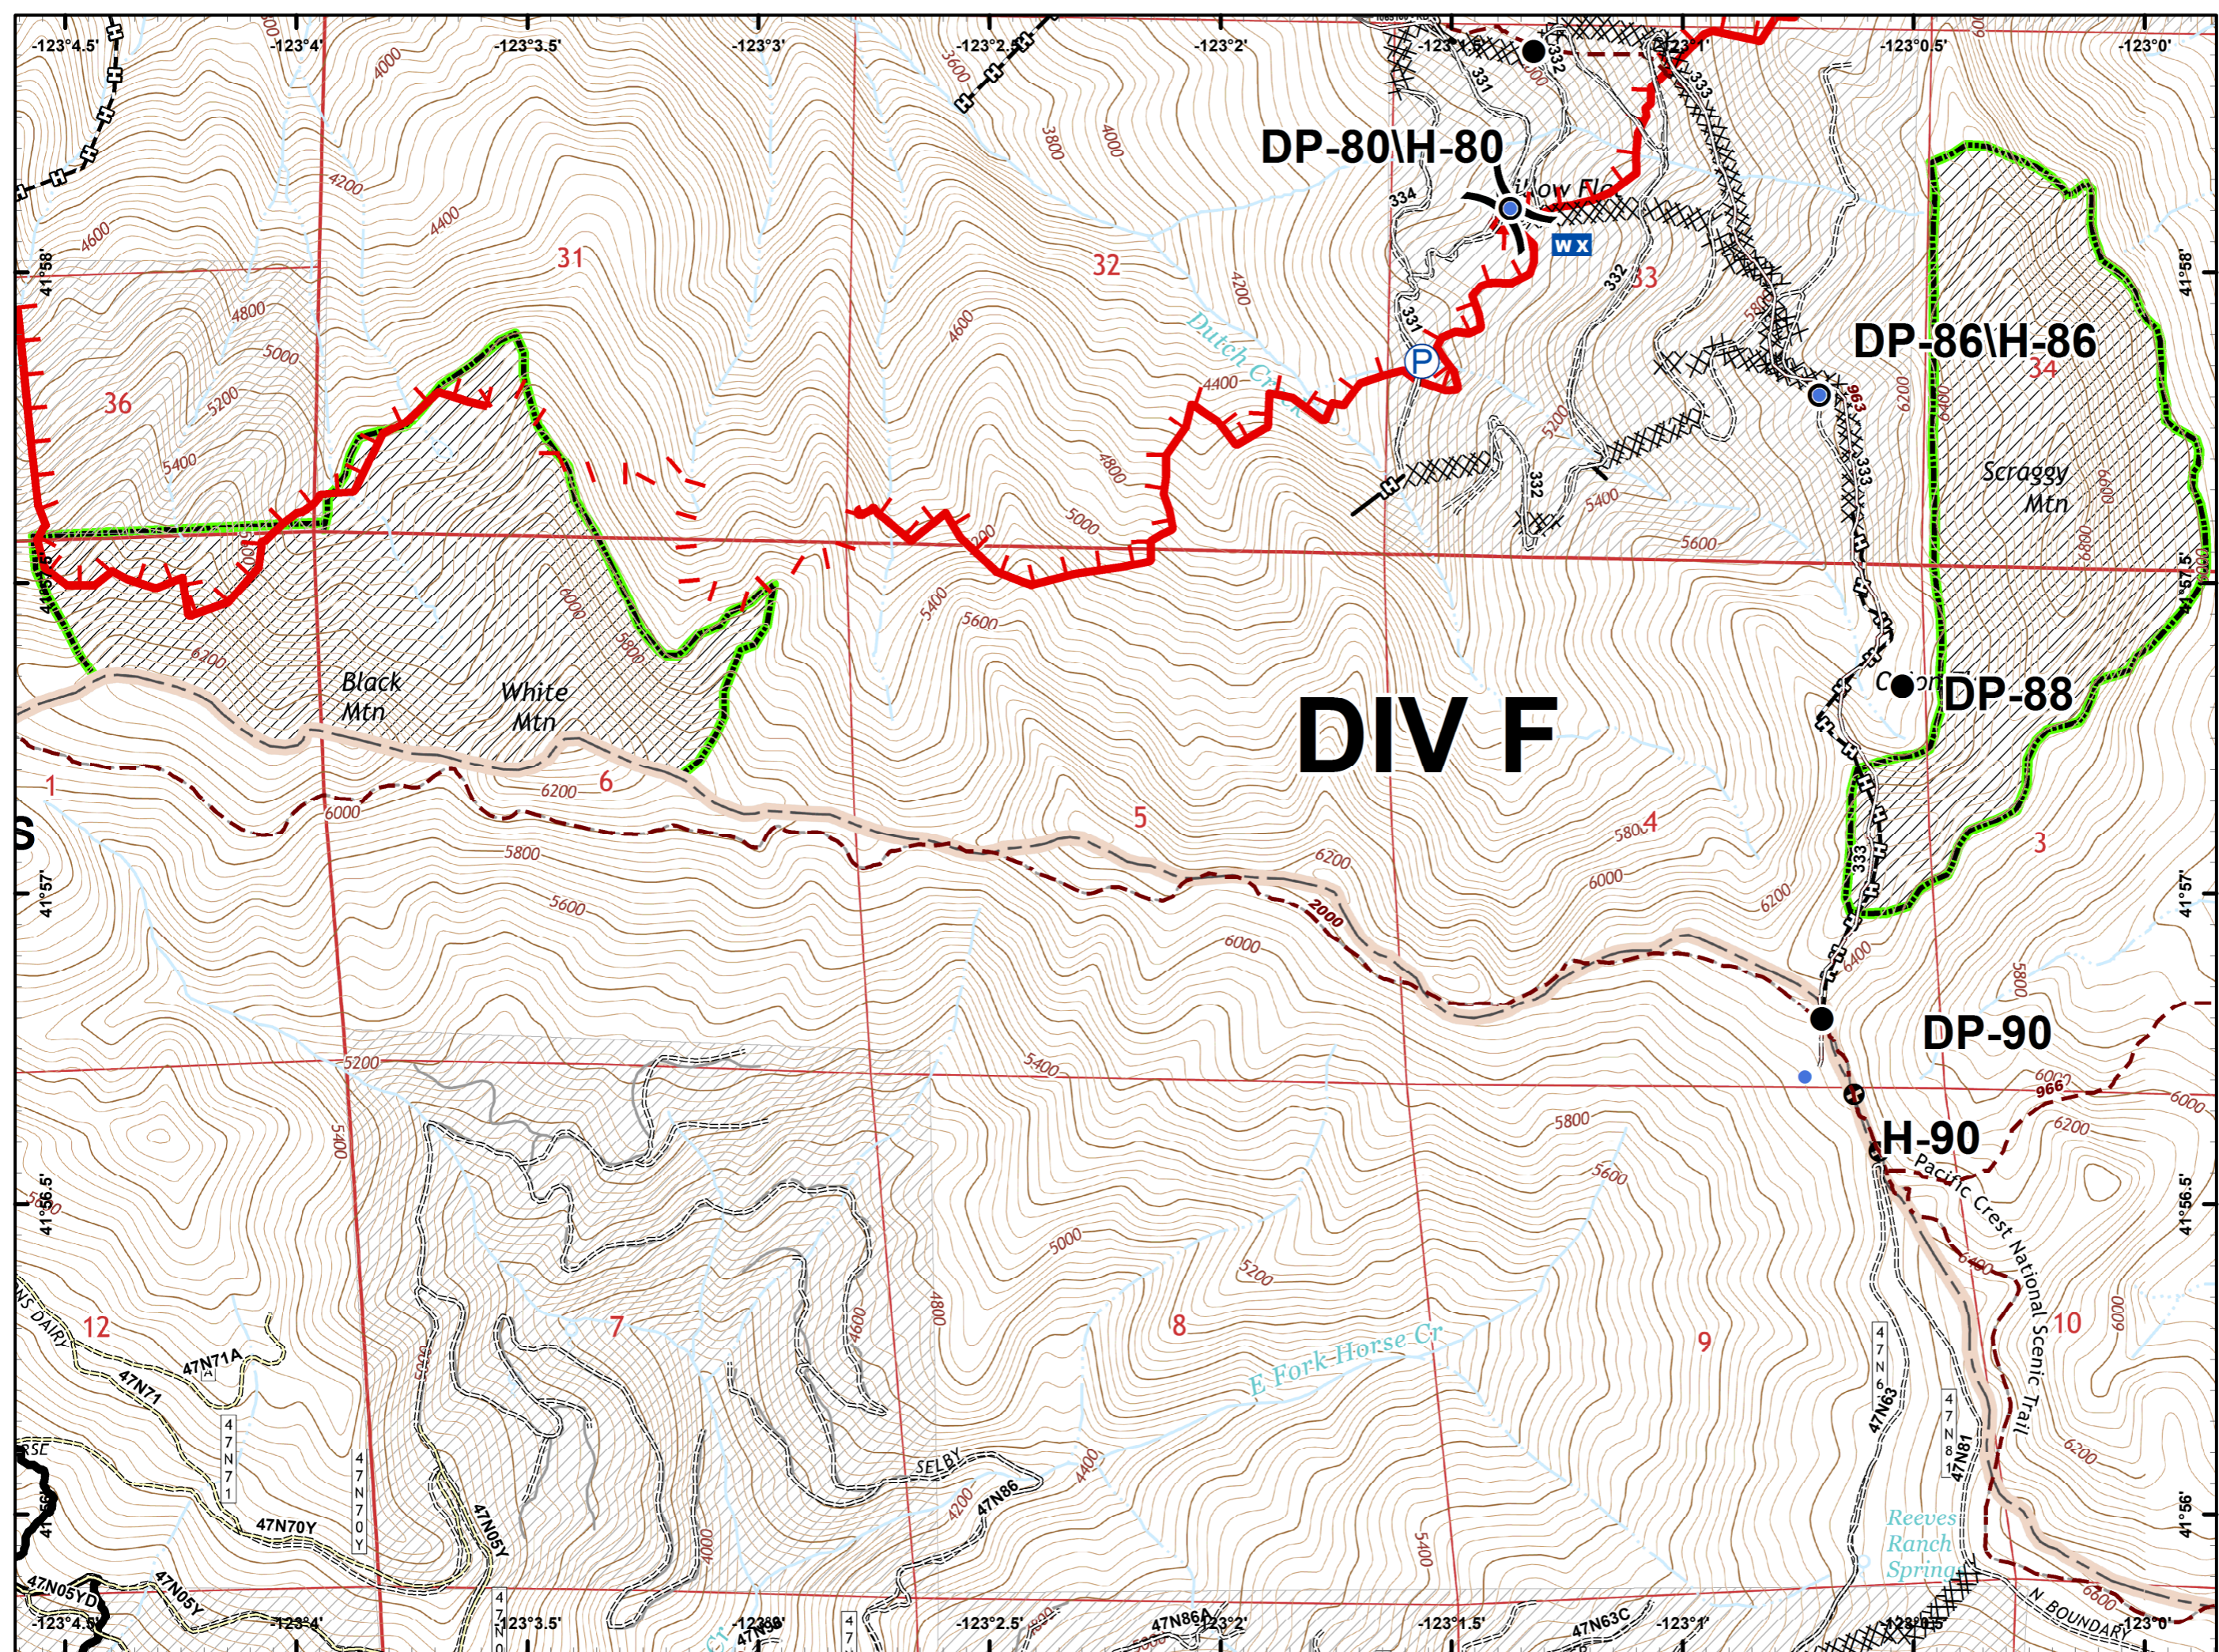

- Drop Point
- Ⓜ Water Source
- 🔴 Uncontrolled Fire Edge
- ⚫ Completed Line
- ⚫ Completed Dozer Line
- ⚫ Completed Hand Line
- 🛣️ Road as Completed Line
- 🌿 Wilderness
- ⚫ Private and State

Abne

DIVA

-  Drop Point
-  Helispot
-  Water Source
-  Value at Risk
-  Division Break
-  Uncontrolled Fire Edge
-  Completed Line
-  Completed Dozer Line
-  Completed Hand Line
-  Road as Completed Line
-  Private and State
-  Inventory Roadless Area

- Drop Point
- Landmark
- 🔴 Uncontrolled Fire Edge
- ⚫ Completed Line
- ⚫ Completed Dozer Line
- ⚫ Completed Hand Line
- ⚫ Road as Completed Line
- ⚫ Private and State
- ⚫ Inventory Roadless Area

- Drop Point
- Ⓟ Pump
- Ⓢ Staging Area
- Ⓜ Water Tank
- Hazard: Road Impassable
- 🔴 Uncontrolled Fire Edge
- ⓧ Completed Dozer Line
- Ⓜ Completed Hand Line
- 👉 Road as Completed Line
- Ⓢ Private and State
- Ⓜ Inventory Roadless Area

-  Dip Site
-  Drop Point
-  Fire Location
-  Repeater
-  Division Break
-  Uncontrolled Fire Edge
-  Completed Line
-  Completed Hand Line
-  Wilderness
-  Inventory Roadless Area
-  Botanical Areas

- Helispot
- ⎓ Division Break
- 🔴 Uncontrolled Fire Edge
- ⚫ Completed Line
- 🔗 Completed Hand Line
- 📏 Inventory Roadless Area
- 🌿 Botanical Areas

- Drop Point
- Helispot
- WX Mobile Weather Unit
- P Pump
- ) Division Break
- Uncontrolled Fire Edge
- Completed Line
- Completed Dozer Line
- Completed Hand Line
- Road as Completed Line
- Other

-  Dip Site
-  Completed Line
-  Wilderness