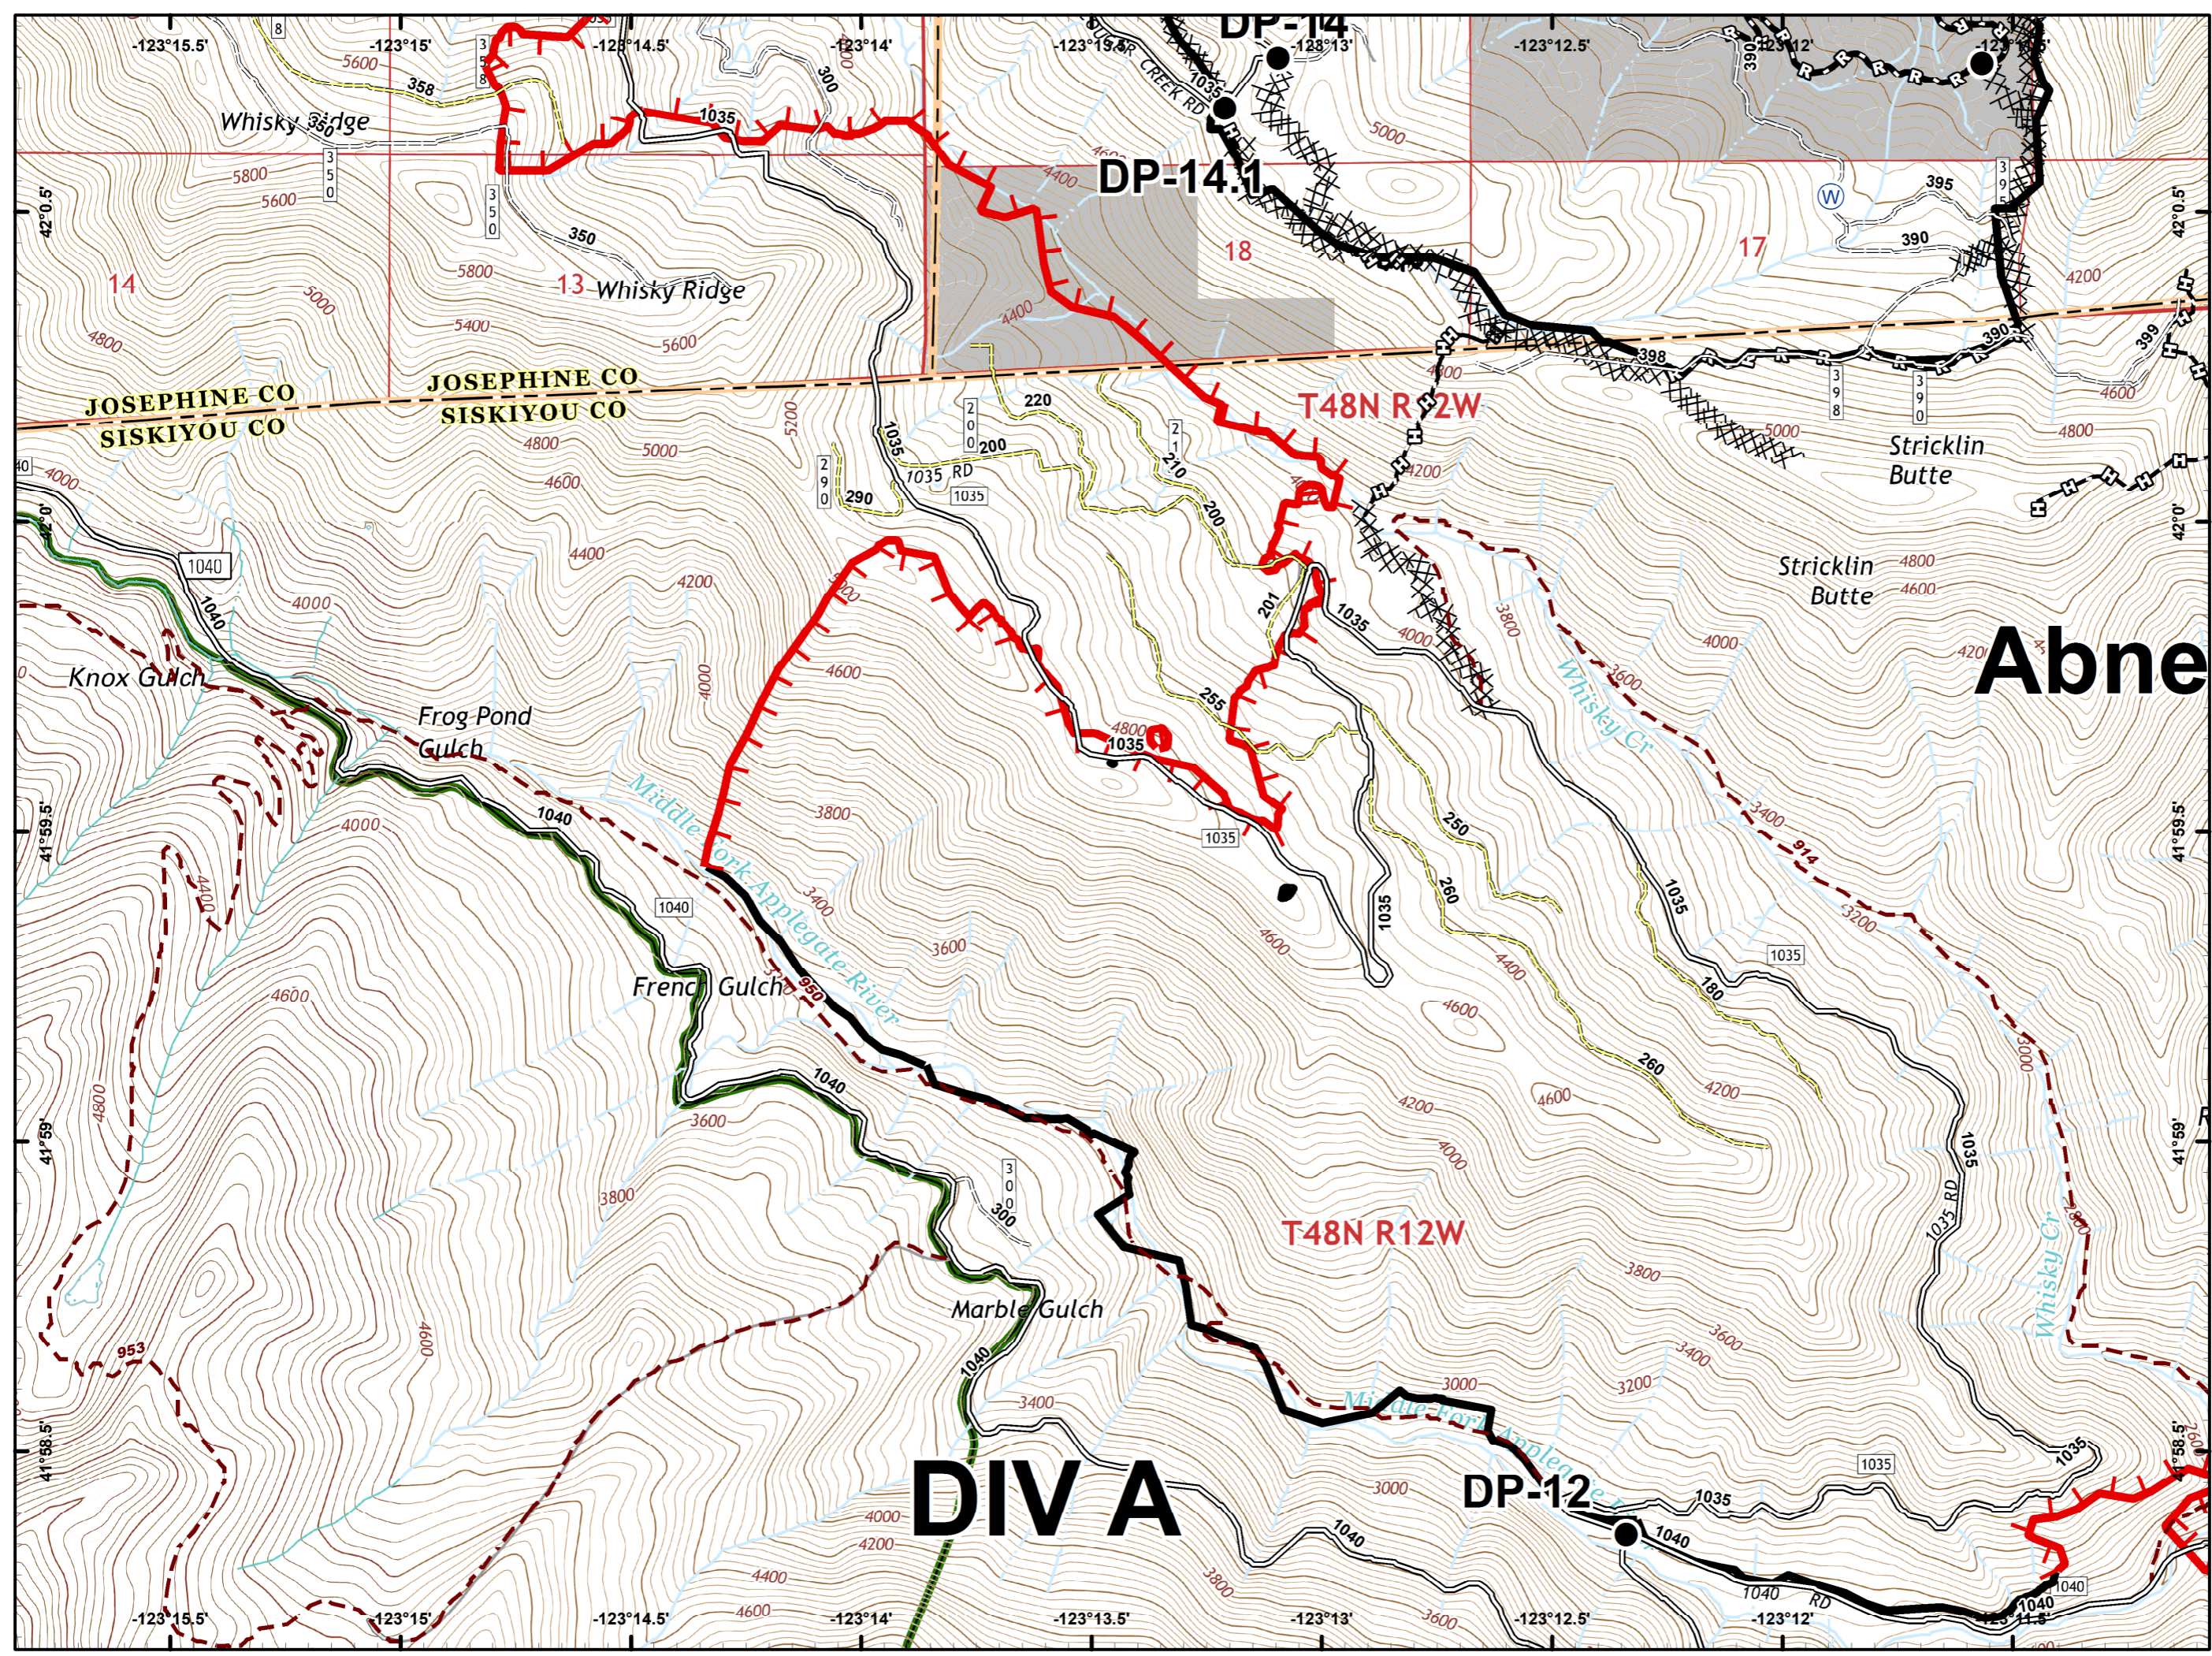

**Miller Complex  
OR-RSF-000647  
Rogue River Siskiyou  
National Forest  
10/15/2017**

- ★ Towns
- ☐ Map Index Pages
- Fire Area

- Drop Point
- Helispot
- Ⓡ Repeater
- 🔴 Uncontrolled Fire Edge
- ⚫ Completed Line
- ⚫ Completed Dozer Line
- ⚫ Completed Hand Line
- ⚫ Private and State
- ⚫ Inventory Roadless Area
- 🌿 Botanical Areas

- Drop Point
- Ⓜ Water Source
- 🔴 Uncontrolled Fire Edge
- ⚫ Completed Line
- ⚫ Completed Dozer Line
- ⚫ Completed Hand Line
- 🛣️ Road as Completed Line
- 🌿 Wilderness
- ⚫ Private and State

Abne

DIVA

-  Drop Point
-  Helispot
-  Water Source
-  Value at Risk
-  Division Break
-  Uncontrolled Fire Edge
-  Completed Line
-  Completed Dozer Line
-  Completed Hand Line
-  Road as Completed Line
-  Private and State
-  Inventory Roadless Area

- Drop Point
- Landmark
- 🔴 Uncontrolled Fire Edge
- ⚫ Completed Line
- ⚫ Completed Dozer Line
- ⚫ Completed Hand Line
- ⚫ Road as Completed Line
- ⚫ Private and State
- ⚫ Inventory Roadless Area

- Drop Point
- Ⓟ Pump
- Ⓢ Staging Area
- Ⓜ Water Tank
- Hazard: Road Impassable
- 🔴 Uncontrolled Fire Edge
- ⓧ Completed Dozer Line
- Ⓜ Completed Hand Line
- 👉 Road as Completed Line
- Ⓢ Private and State
- Ⓜ Inventory Roadless Area

-  Dip Site
-  Drop Point
-  Fire Location
-  Repeater
-  Division Break
-  Uncontrolled Fire Edge
-  Completed Line
-  Completed Hand Line
-  Wilderness
-  Inventory Roadless Area
-  Botanical Areas

- Helispot
- ⎓ Division Break
- 🔴 Uncontrolled Fire Edge
- ⚫ Completed Line
- 🔗 Completed Hand Line
- 📏 Inventory Roadless Area
- 🌿 Botanical Areas