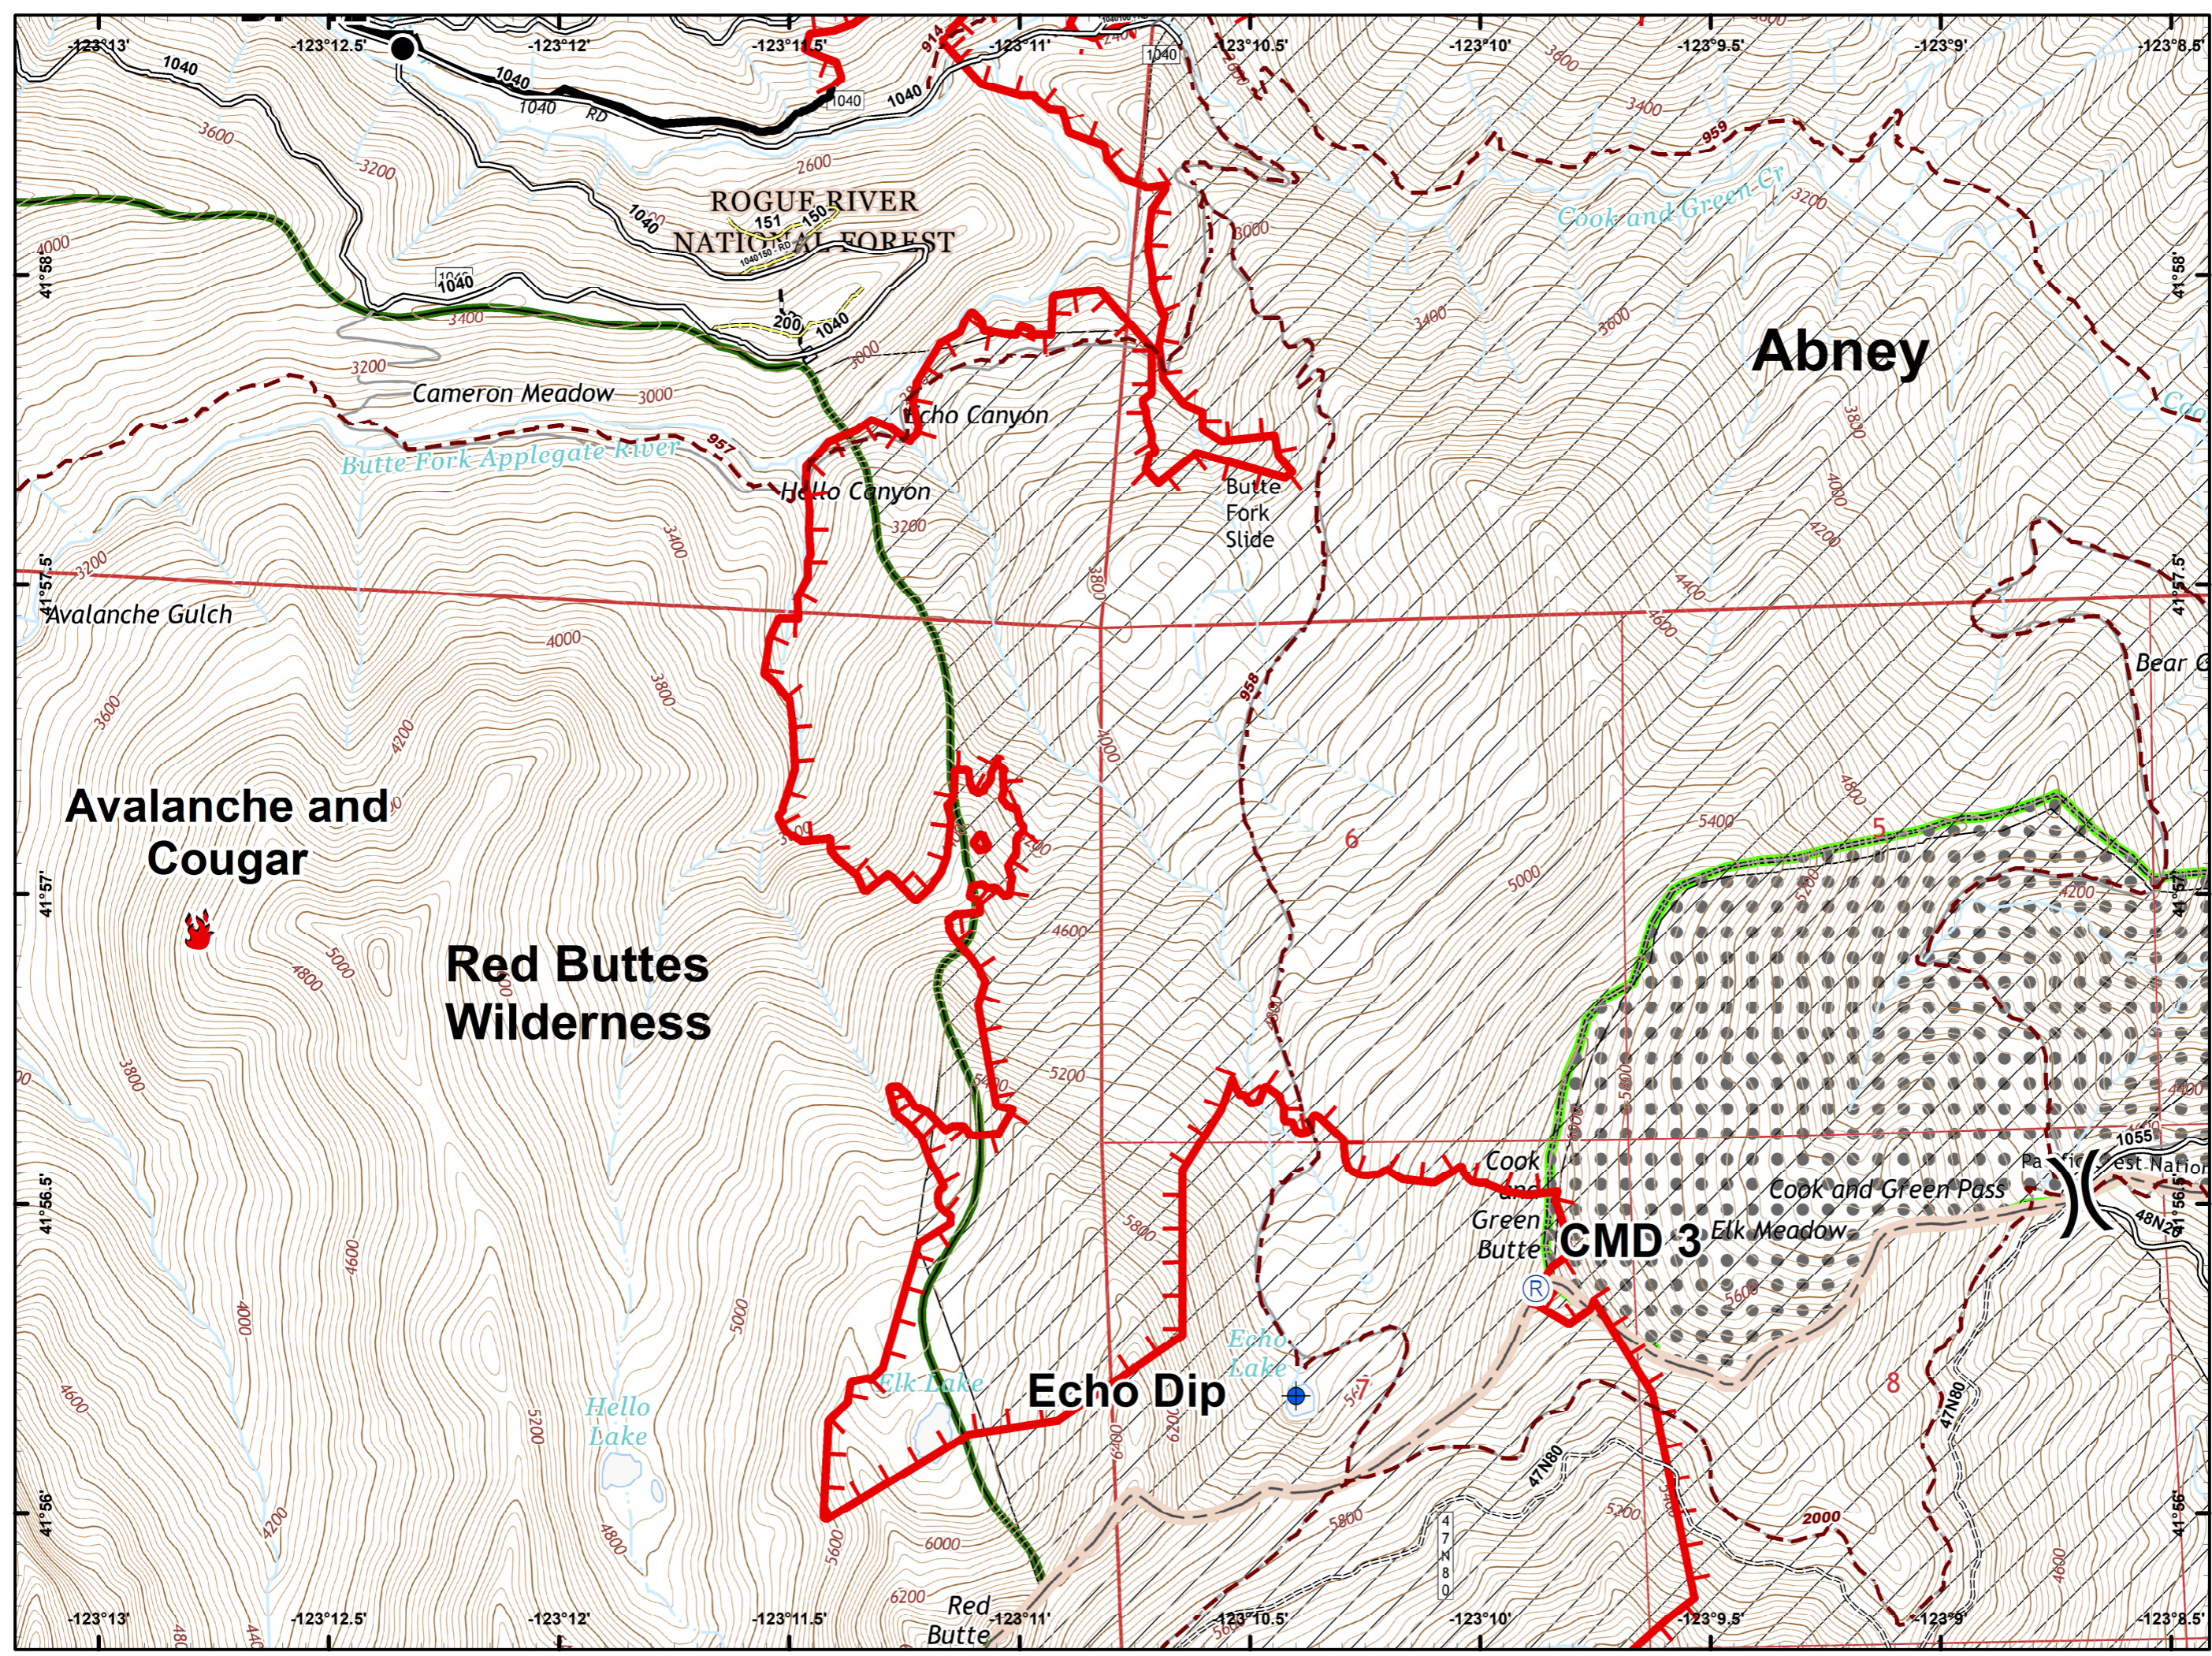

- Drop Point
- Ⓜ Water Source
- 🔴 Uncontrolled Fire Edge
- ⚫ Completed Line
- ⚫ Completed Dozer Line
- ⚫ Completed Hand Line
- 🛣️ Road as Completed Line
- 🌿 Wilderness
- ⚫ Private and State

Abne

DIVA

-  Drop Point
-  Helispot
-  Water Source
-  Value at Risk
-  Division Break
-  Uncontrolled Fire Edge
-  Completed Line
-  Completed Dozer Line
-  Completed Hand Line
-  Road as Completed Line
-  Private and State
-  Inventory Roadless Area

- Drop Point
- Landmark
- 🔴 Uncontrolled Fire Edge
- ⚫ Completed Line
- ⚫ Completed Dozer Line
- ⚫ Completed Hand Line
- ⚫ Road as Completed Line
- ⚫ Private and State
- ⚫ Inventory Roadless Area

- Drop Point
- Ⓟ Pump
- Ⓢ Staging Area
- Ⓜ Water Tank
- Hazard: Road Impassable
- 🔴 Uncontrolled Fire Edge
- ⓧ Completed Dozer Line
- Ⓜ Completed Hand Line
- 👉 Road as Completed Line
- Ⓢ Private and State
- Ⓜ Inventory Roadless Area

-  Dip Site
-  Drop Point
-  Fire Location
-  Repeater
-  Division Break
-  Uncontrolled Fire Edge
-  Completed Line
-  Completed Hand Line
-  Wilderness
-  Inventory Roadless Area
-  Botanical Areas

- Helispot
- ⎓ Division Break
- 🔴 Uncontrolled Fire Edge
- ⚫ Completed Line
- 🔗 Completed Hand Line
- 📏 Inventory Roadless Area
- 🌿 Botanical Areas

- Drop Point
- Helispot
- WX Mobile Weather Unit
- P Pump
- ) Division Break
- Uncontrolled Fire Edge
- Completed Line
- Completed Dozer Line
- Completed Hand Line
- Road as Completed Line
- Other

-  Dip Site
-  Completed Line
-  Wilderness