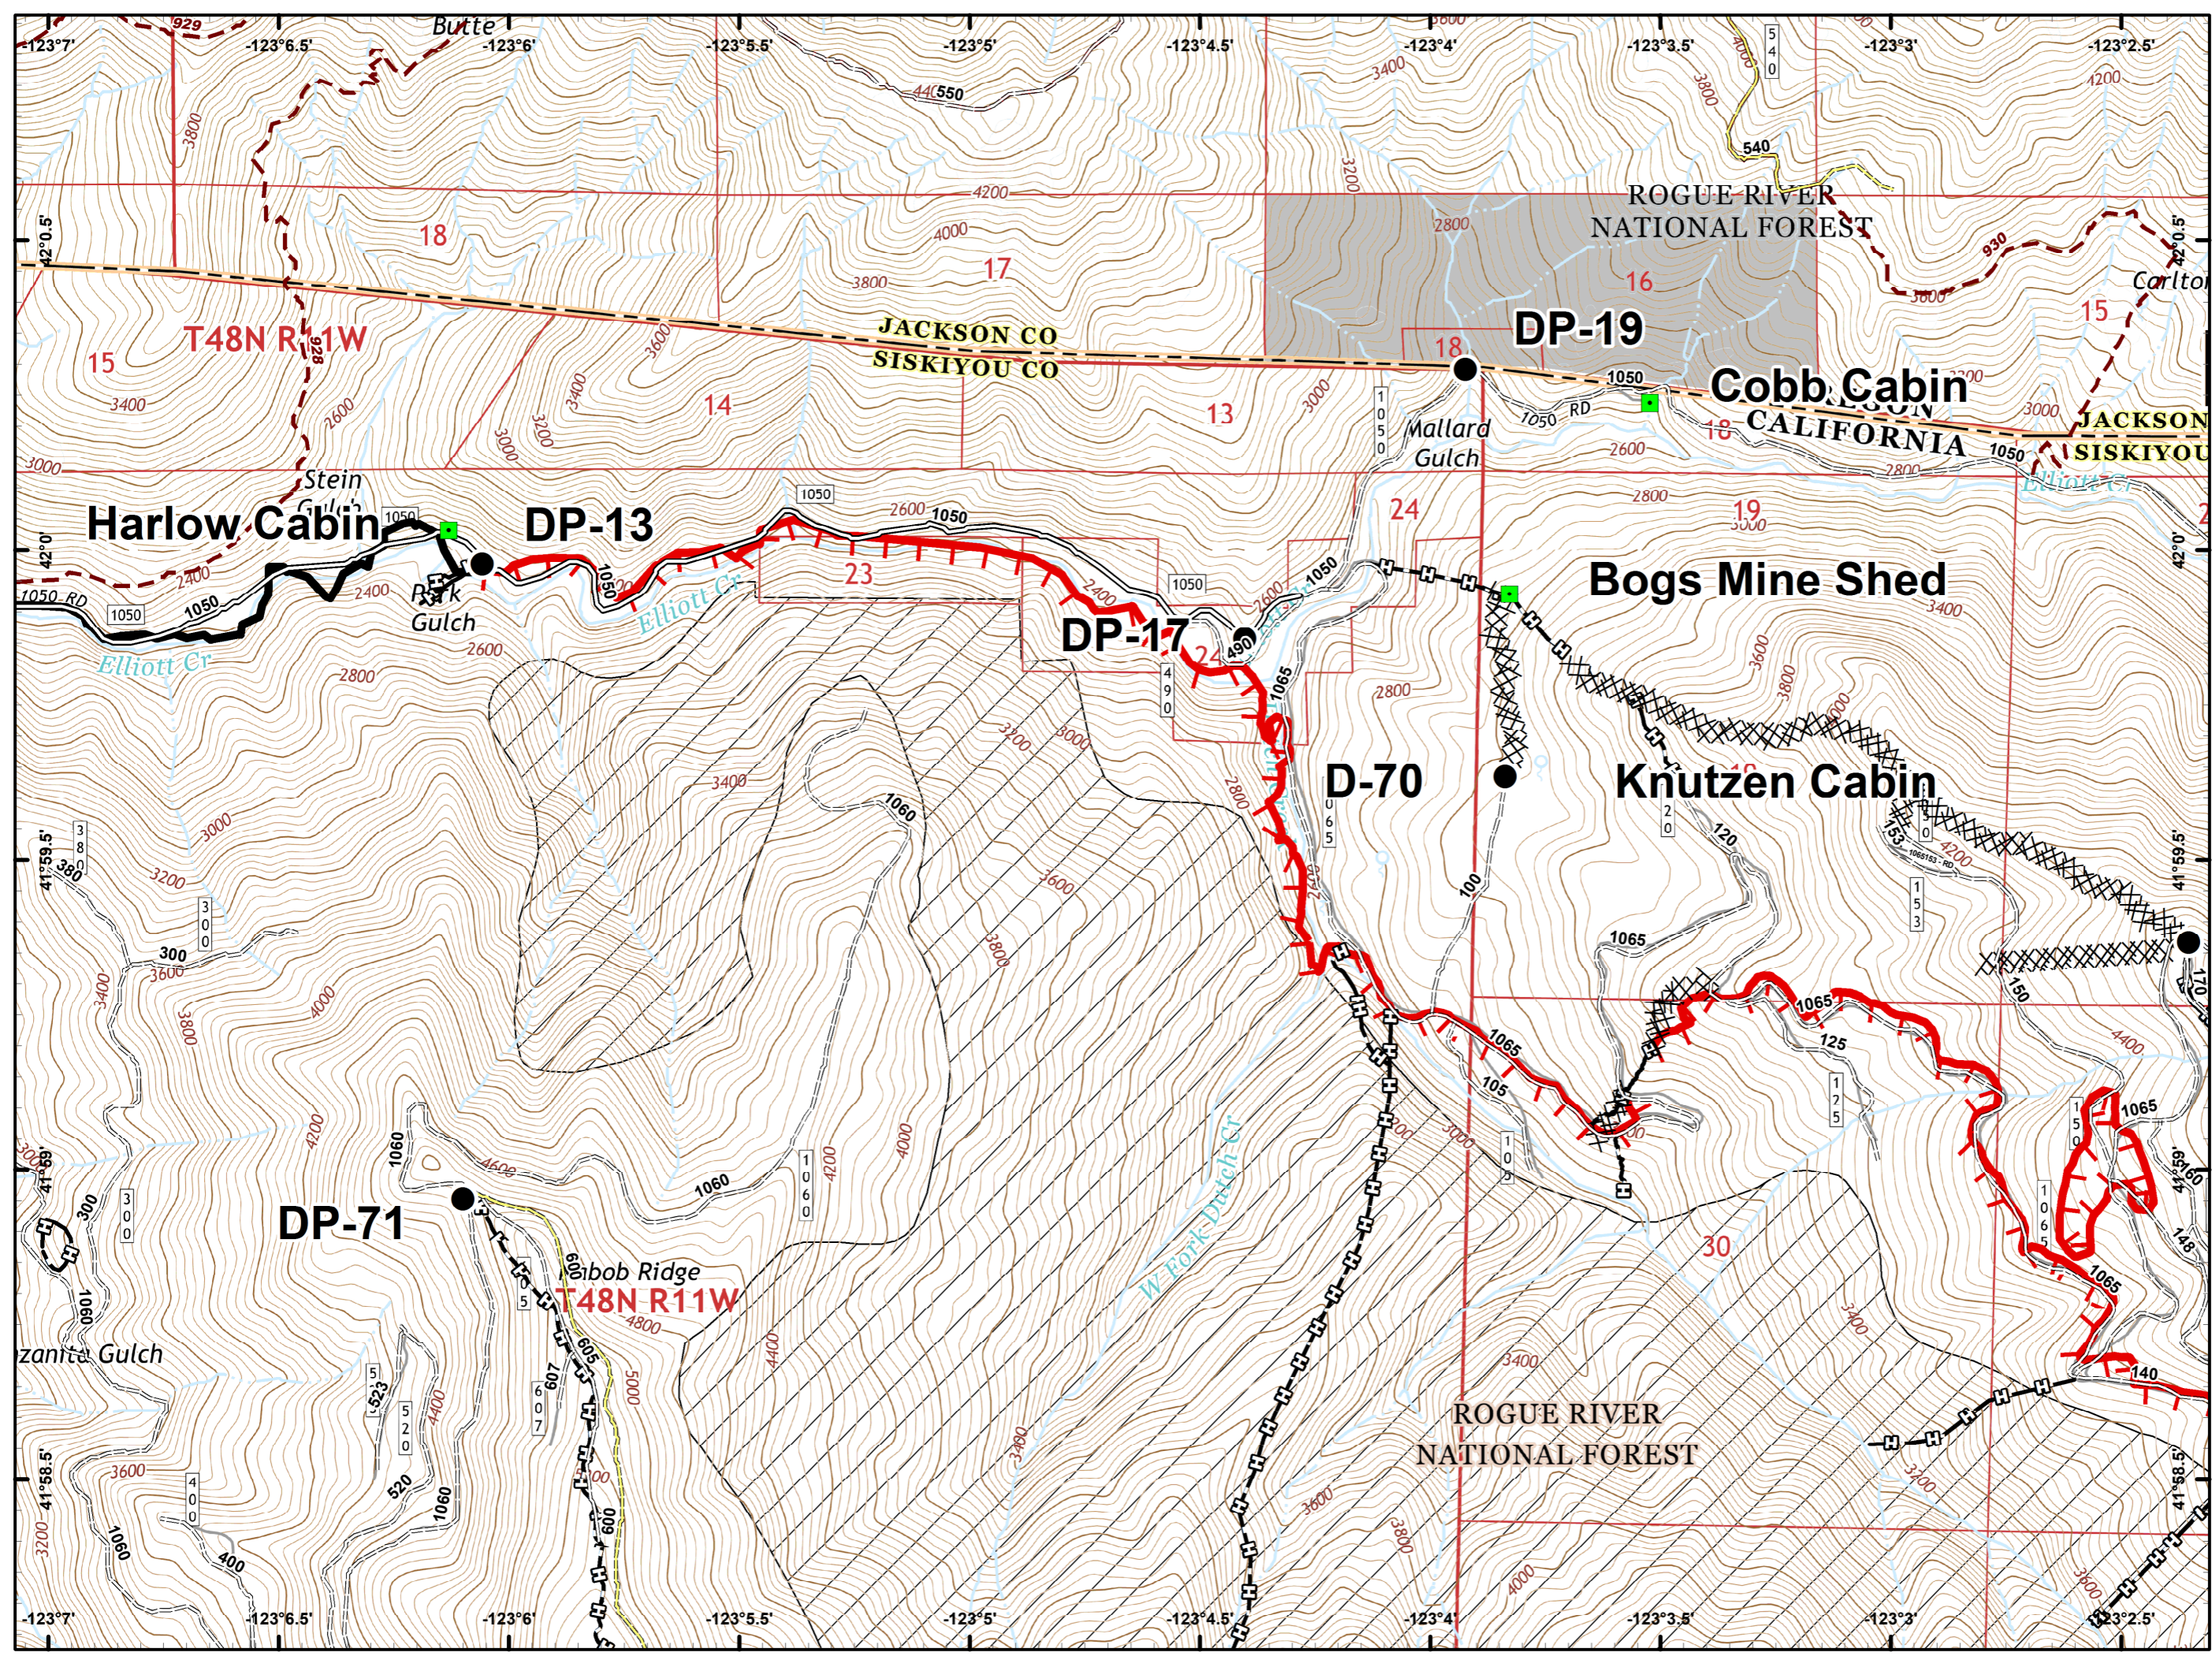

- Drop Point
- Ⓜ Water Source
- 🔴 Uncontrolled Fire Edge
- ⚫ Completed Line
- ⚫ Completed Dozer Line
- ⚫ Completed Hand Line
- 🛣️ Road as Completed Line
- 🌿 Wilderness
- ⚫ Private and State

Abne

DIVA

-  Drop Point
-  Helispot
-  Water Source
-  Value at Risk
-  Division Break
-  Uncontrolled Fire Edge
-  Completed Line
-  Completed Dozer Line
-  Completed Hand Line
-  Road as Completed Line
-  Private and State
-  Inventory Roadless Area

- Drop Point
- Landmark
- 🔴 Uncontrolled Fire Edge
- ⚫ Completed Line
- ⚫ Completed Dozer Line
- ⚫ Completed Hand Line
- ⚫ Road as Completed Line
- ⚫ Private and State
- ⚫ Inventory Roadless Area

- Drop Point
- Ⓟ Pump
- Ⓢ Staging Area
- Ⓜ Water Tank
- Hazard: Road Impassable
- 🔴 Uncontrolled Fire Edge
- ⓧ Completed Dozer Line
- Ⓜ Completed Hand Line
- 👉 Road as Completed Line
- Ⓢ Private and State
- Ⓜ Inventory Roadless Area

-  Dip Site
-  Drop Point
-  Fire Location
-  Repeater
-  Division Break
-  Uncontrolled Fire Edge
-  Completed Line
-  Completed Hand Line
-  Wilderness
-  Inventory Roadless Area
-  Botanical Areas

- Helispot
- ⎓ Division Break
- 🔴 Uncontrolled Fire Edge
- ⚫ Completed Line
- 🔗 Completed Hand Line
- 📏 Inventory Roadless Area
- 🌿 Botanical Areas

- Drop Point
- Helispot
- WX Mobile Weather Unit
- P Pump
- ) Division Break
- Uncontrolled Fire Edge
- Completed Line
- Completed Dozer Line
- Completed Hand Line
- Road as Completed Line
- Other

-  Dip Site
-  Completed Line
-  Wilderness