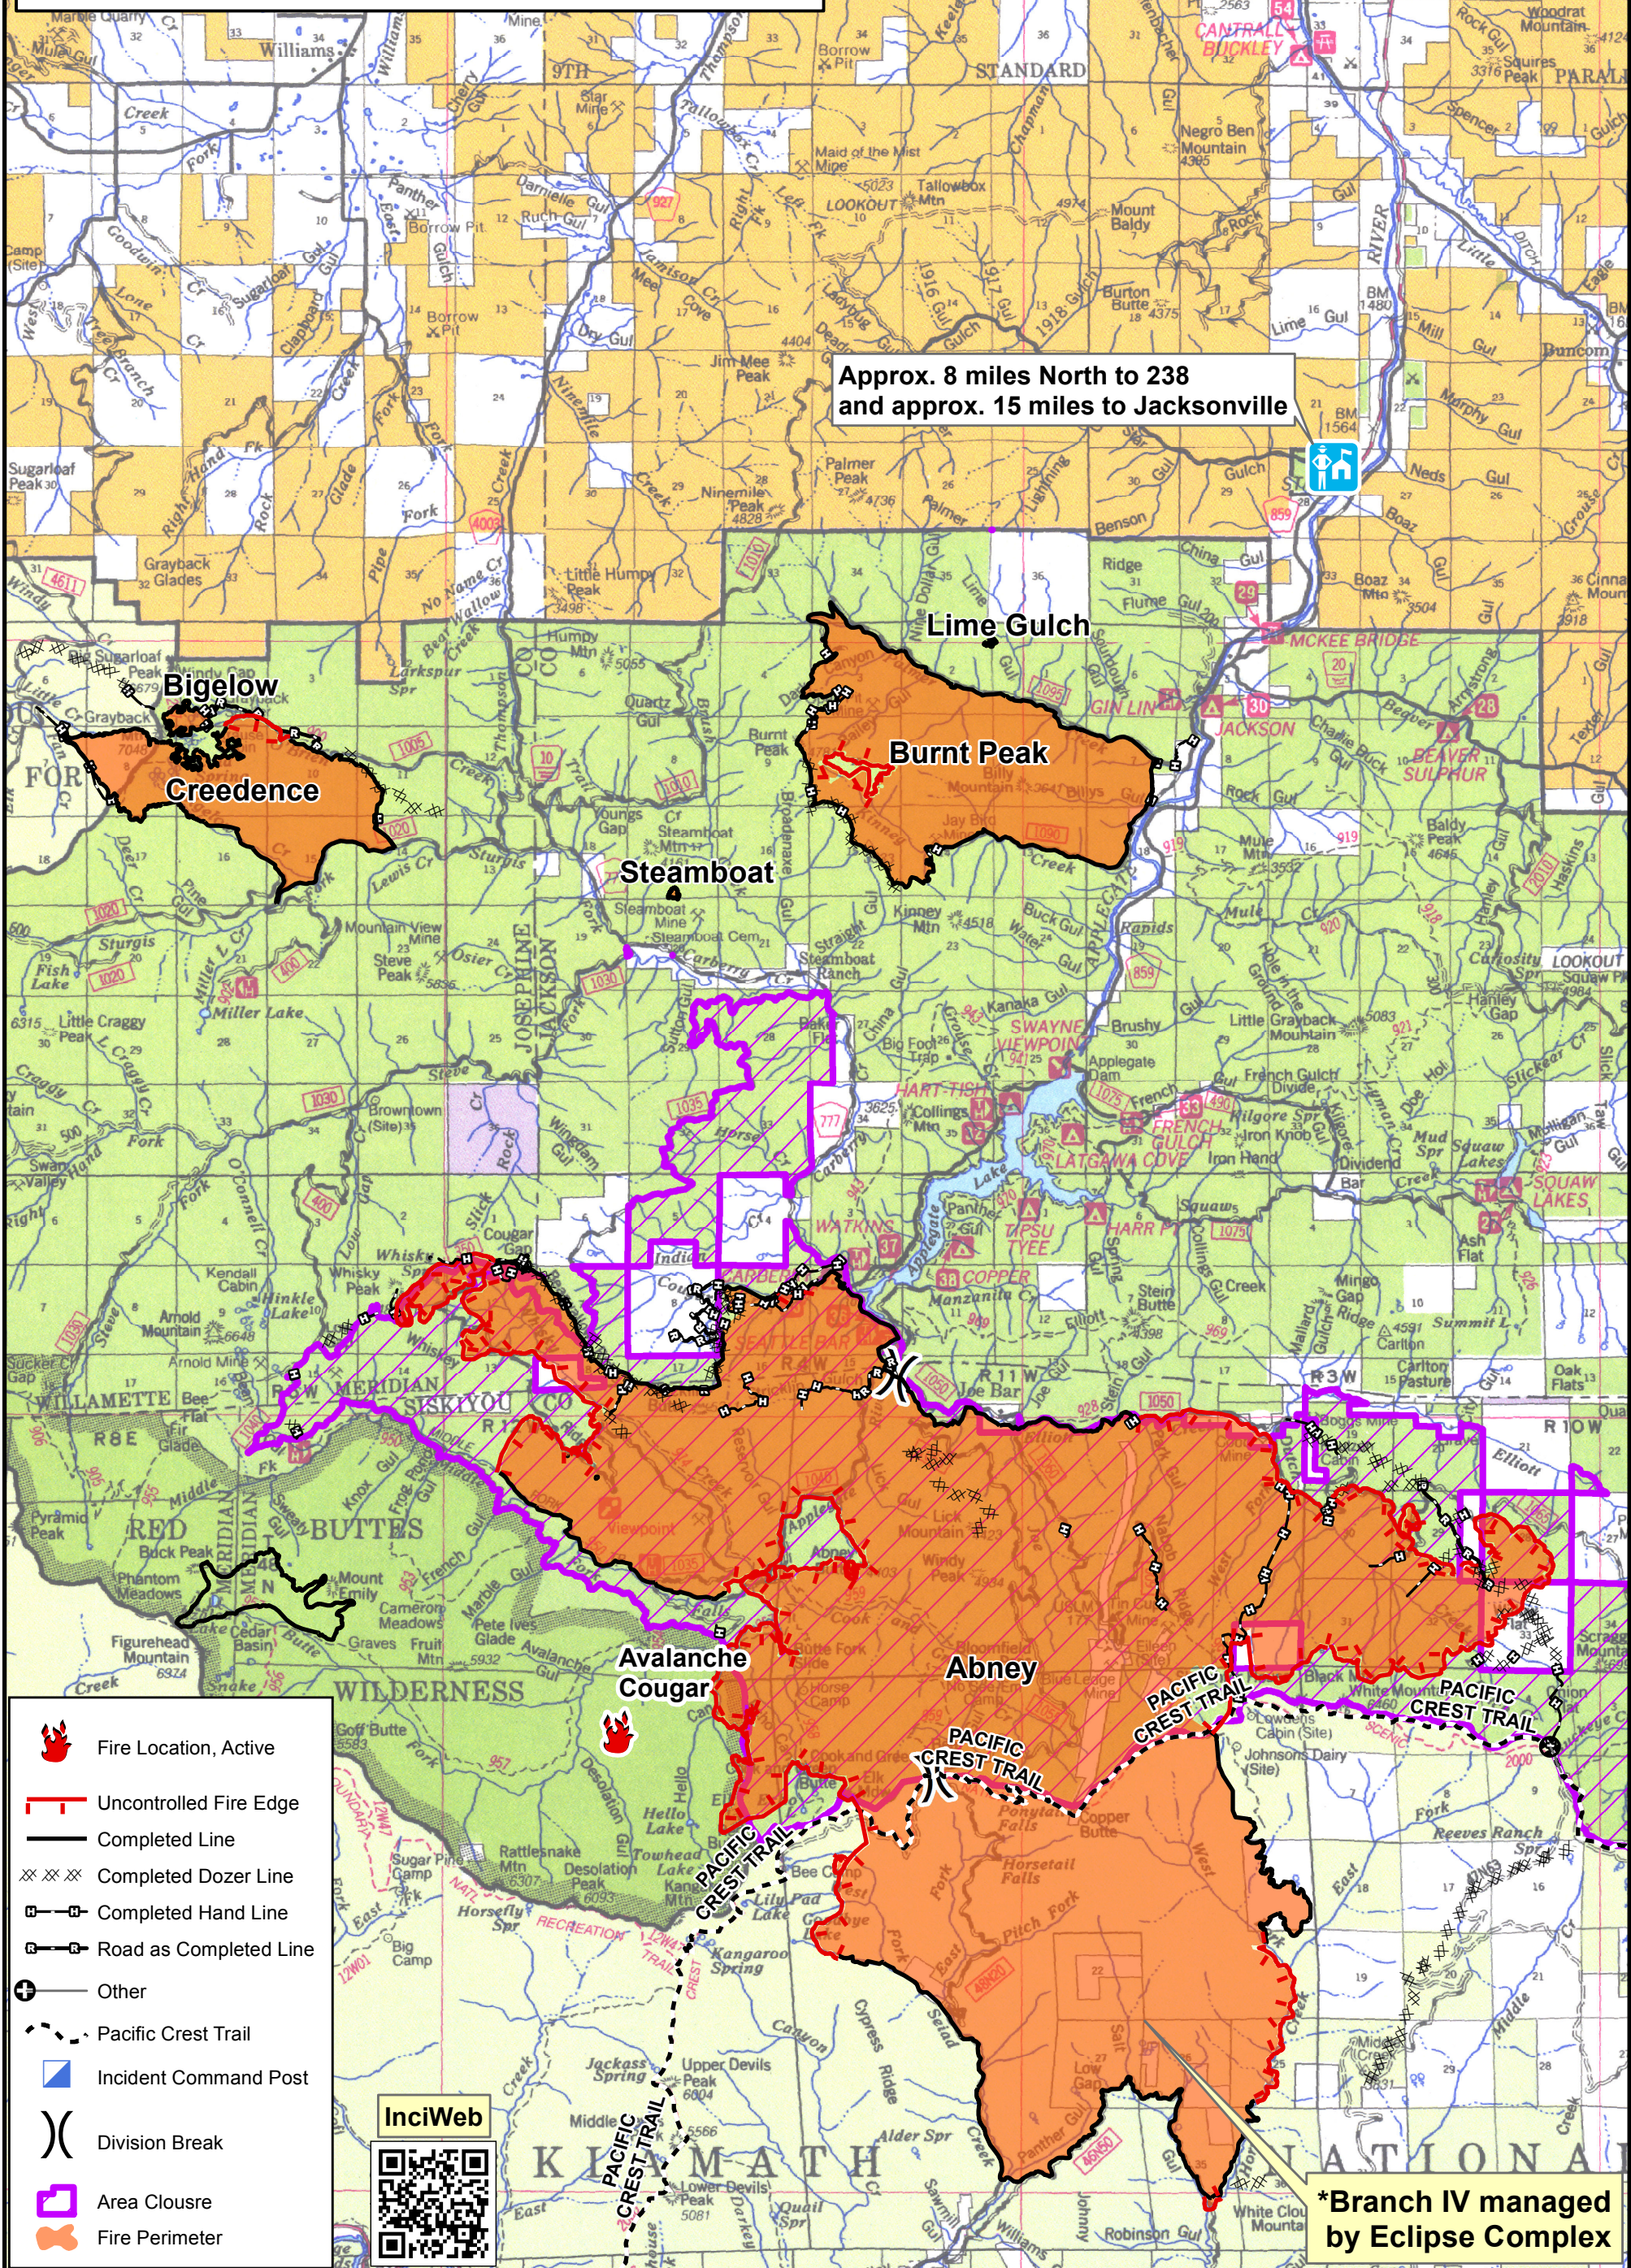

MILLER COMPLEX OR-RSF-000647

ABNEY FIRE 32,558 ac

10/15/17 @ 1430hrs

Rogue River National Forest

Public Information Map 10/15/2017

UTM Zone 10 NAD83

0 1 2 3 Miles

Approx. 8 miles North to 238
and approx. 15 miles to Jacksonville

- Fire Location, Active
- Uncontrolled Fire Edge
- Completed Line
- Completed Dozer Line
- Completed Hand Line
- Road as Completed Line
- Other
- Pacific Crest Trail
- Incident Command Post
- Division Break
- Area Closure
- Fire Perimeter

InciWeb

*Branch IV managed by Eclipse Complex