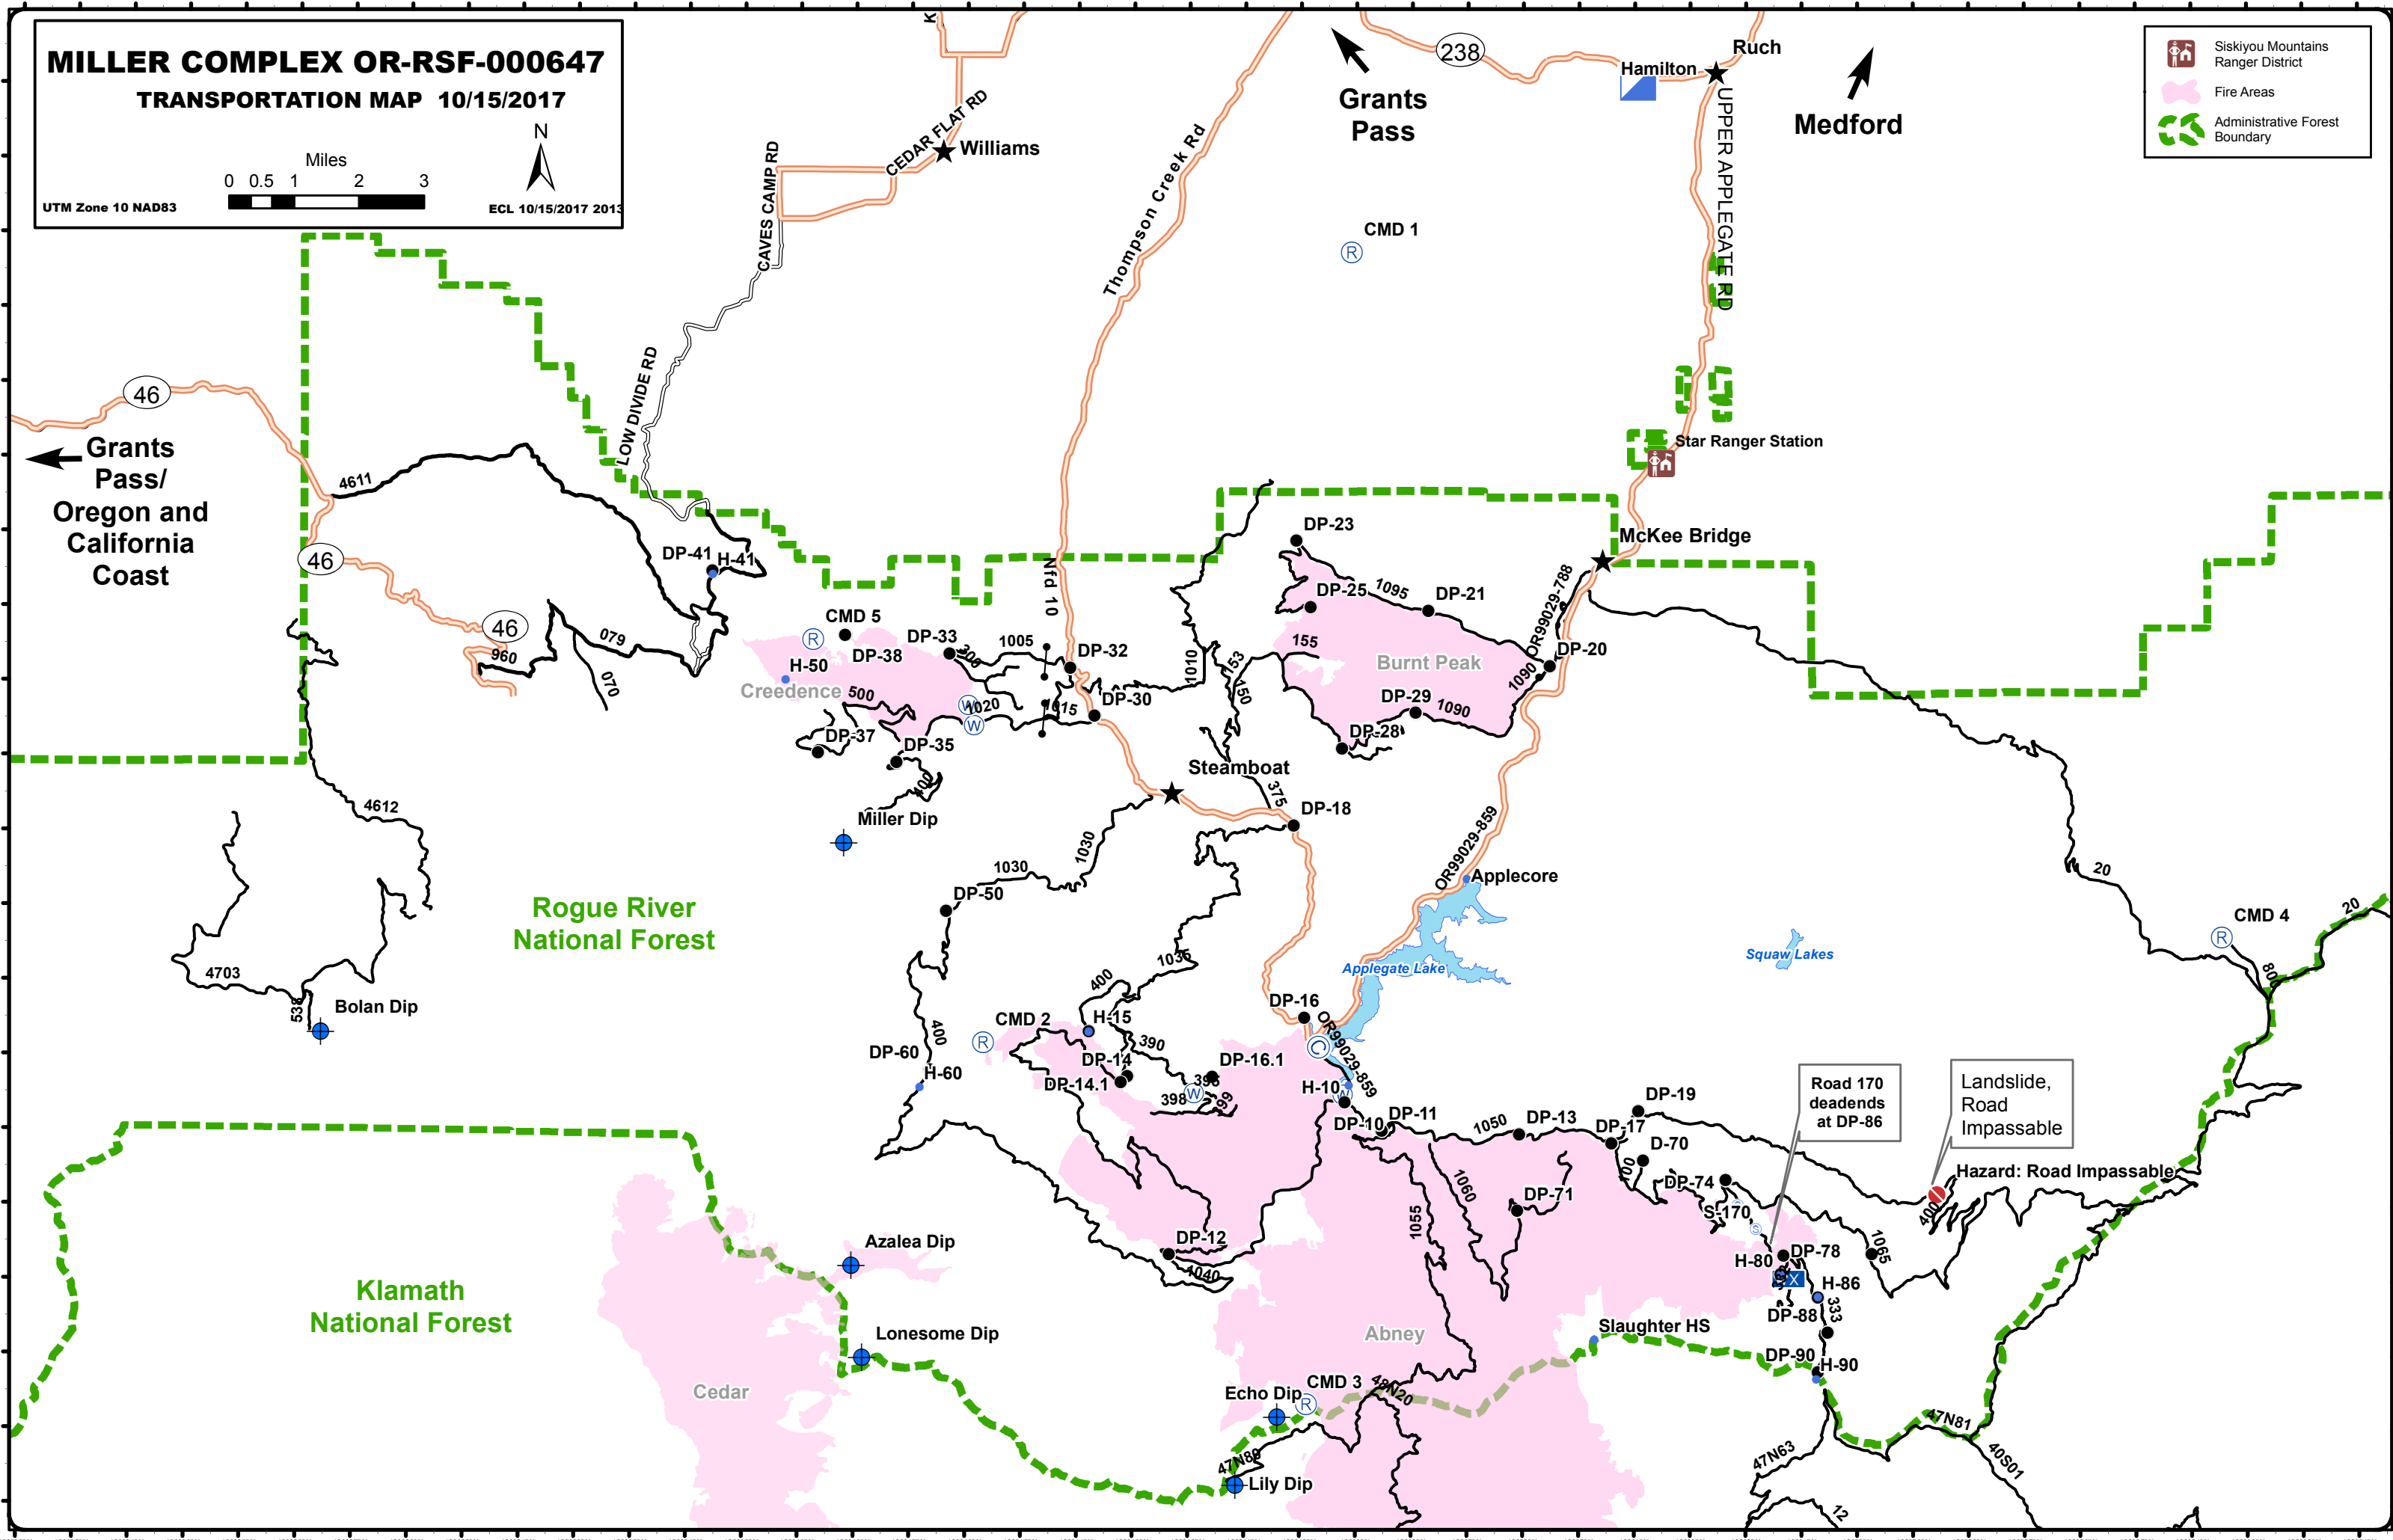

MILLER COMPLEX OR-RSF-000647
TRANSPORTATION MAP 10/15/2017

UTM Zone 10 NAD83

ECL 10/15/2017 2013

Siskiyou Mountains Ranger District
Fire Areas
Administrative Forest Boundary

Grants Pass/
Oregon and
California
Coast

Rogue River
National Forest

Klamath
National Forest

Abney

Cedar

Abney

Slaughter HS

Hazard: Road Impassable

Road 170
deadends
at DP-86

Landslide,
Road
Impassable

CMD 1

CMD 5

CMD 2

CMD 3

CMD 4

CMD 1

CMD 5

CMD 2

CMD 3

CMD 4

CMD 1

CMD 5

CMD 2

CMD 3

CMD 4