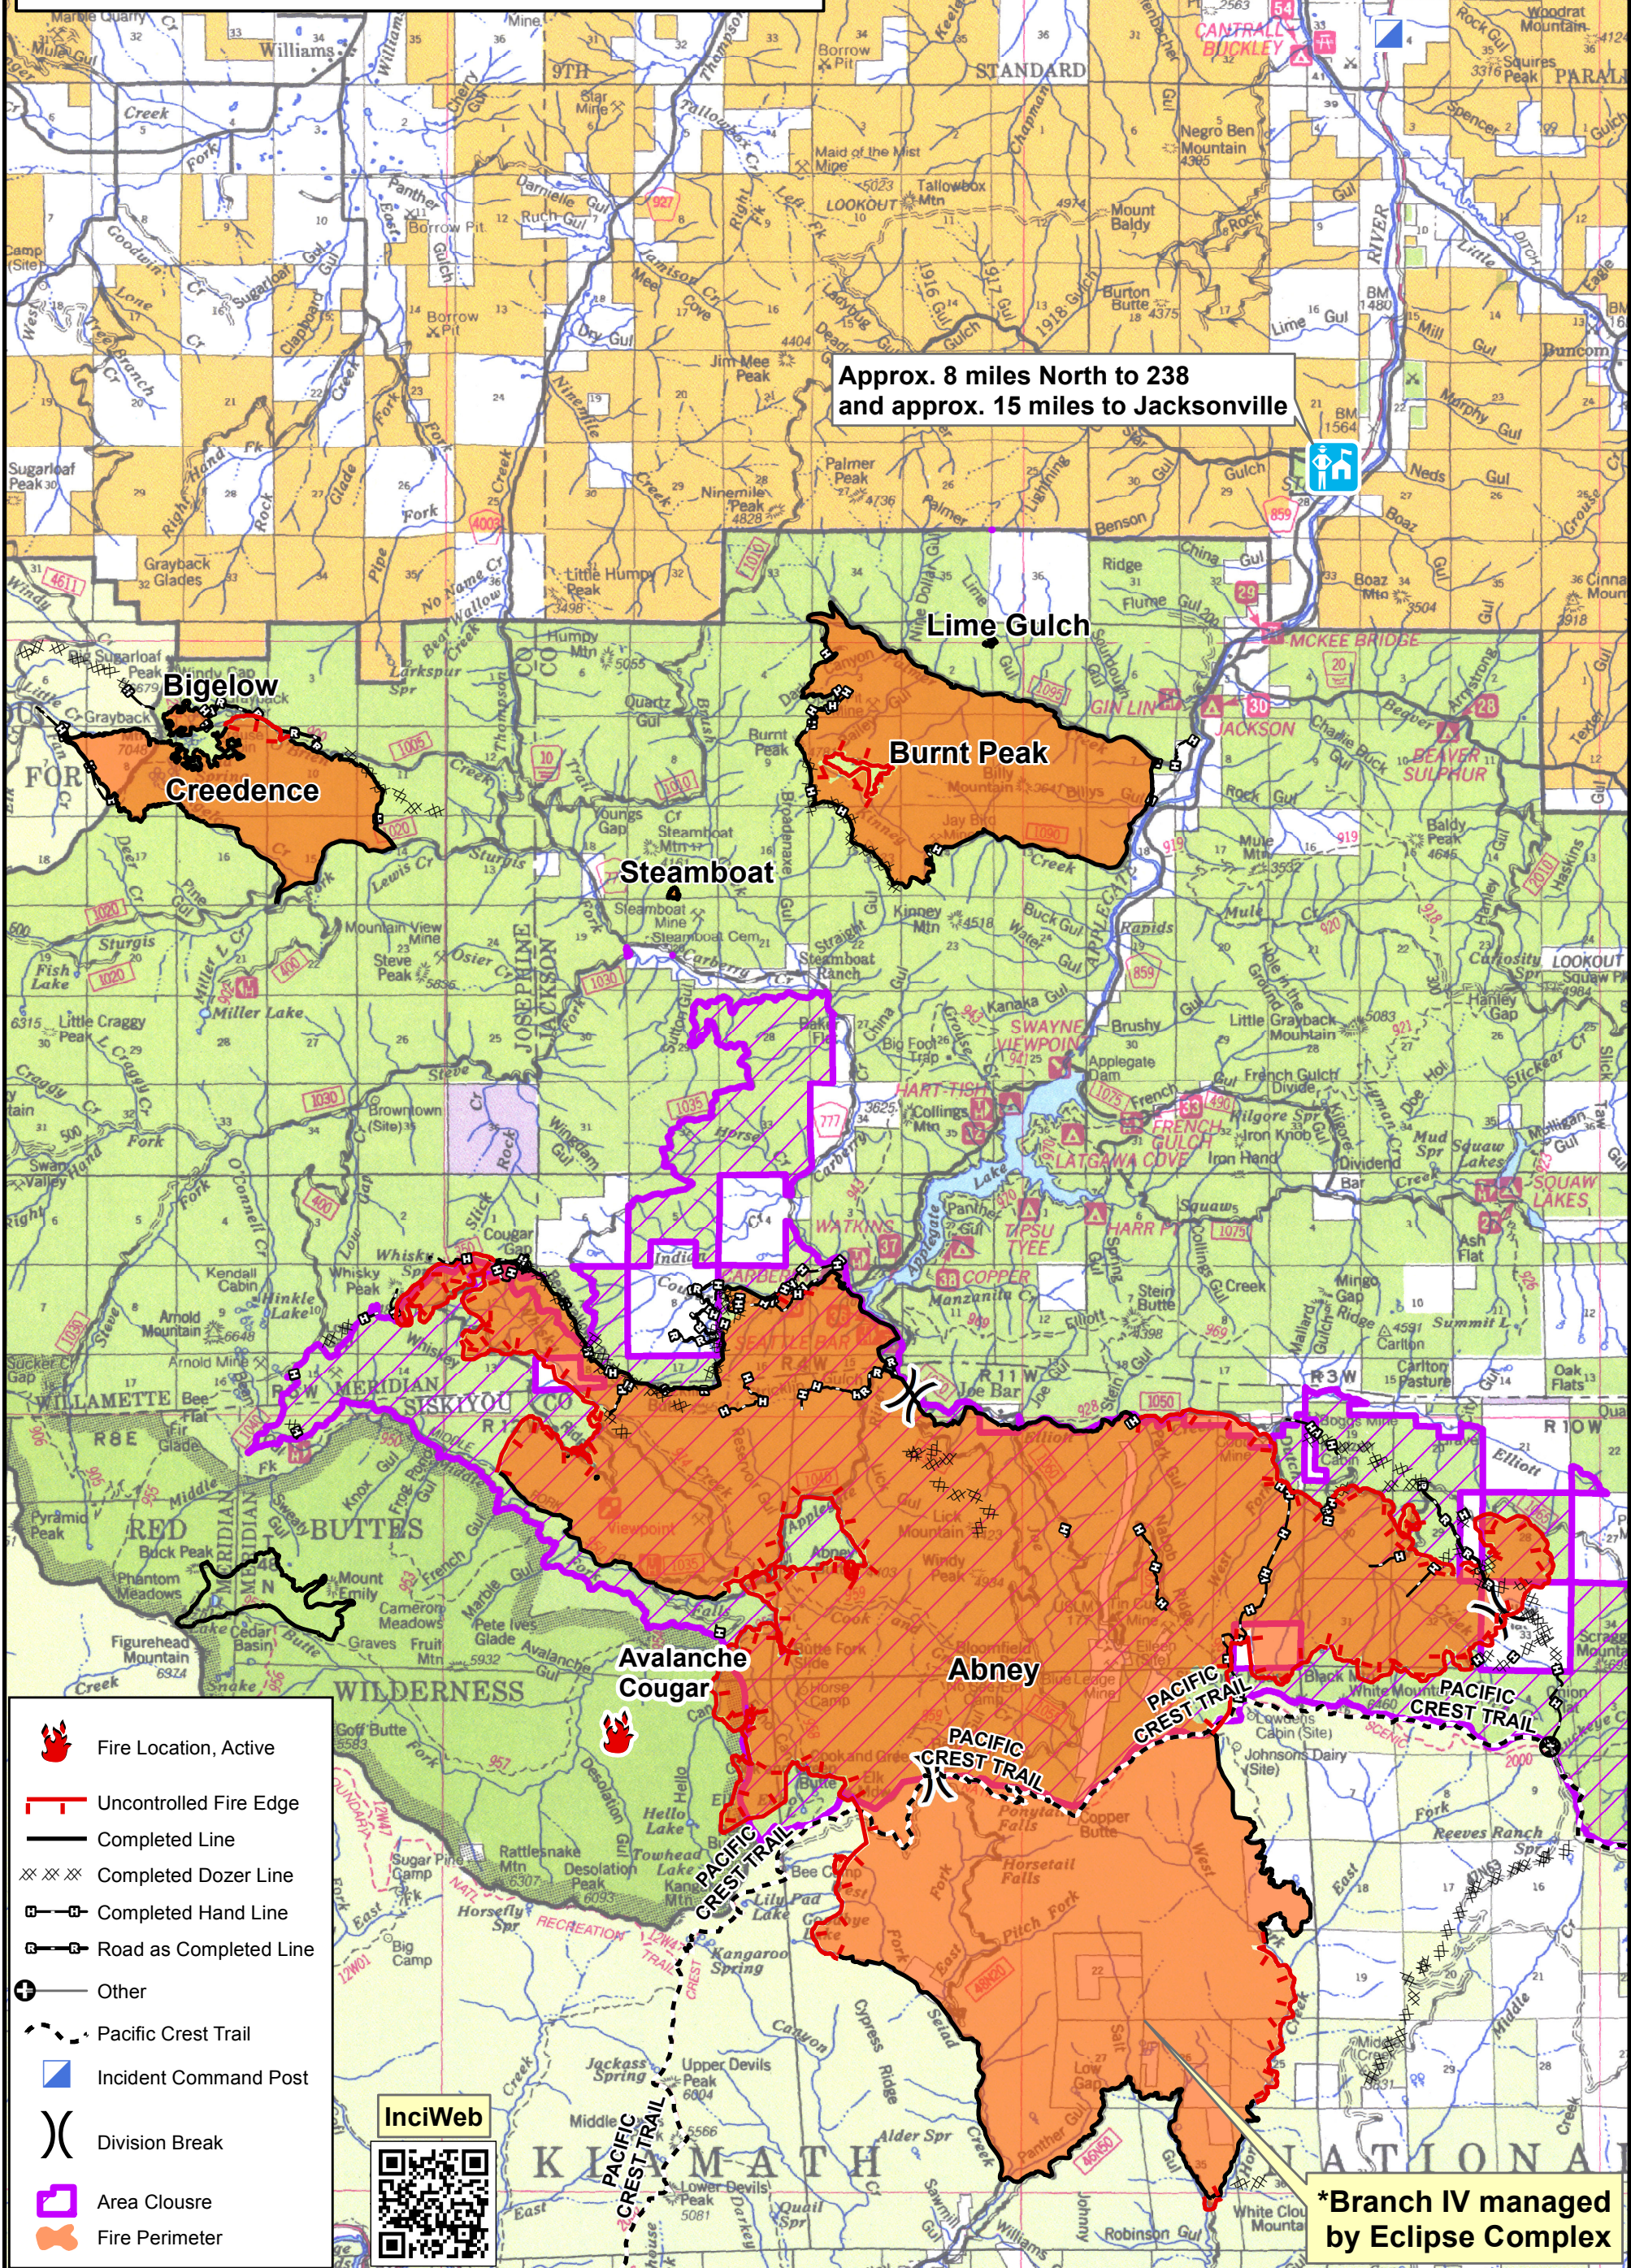

# MILLER COMPLEX OR-RSF-000647

ABNEY FIRE 32,625 ac

As of October 16, 2017, 1321 hrs

Rogue River National Forest

Public Information Map 10/16/2017

0 1 2 3 Miles

UTM Zone 10 NAD83

Approx. 8 miles North to 238  
and approx. 15 miles to Jacksonville

Bigelow  
Creedence

Lime Gulch  
Burnt Peak

Steamboat

Avalanche  
Cougar

Abney

PACIFIC CREST TRAIL  
PACIFIC CREST TRAIL

\*Branch IV managed by Eclipse Complex

InciWeb