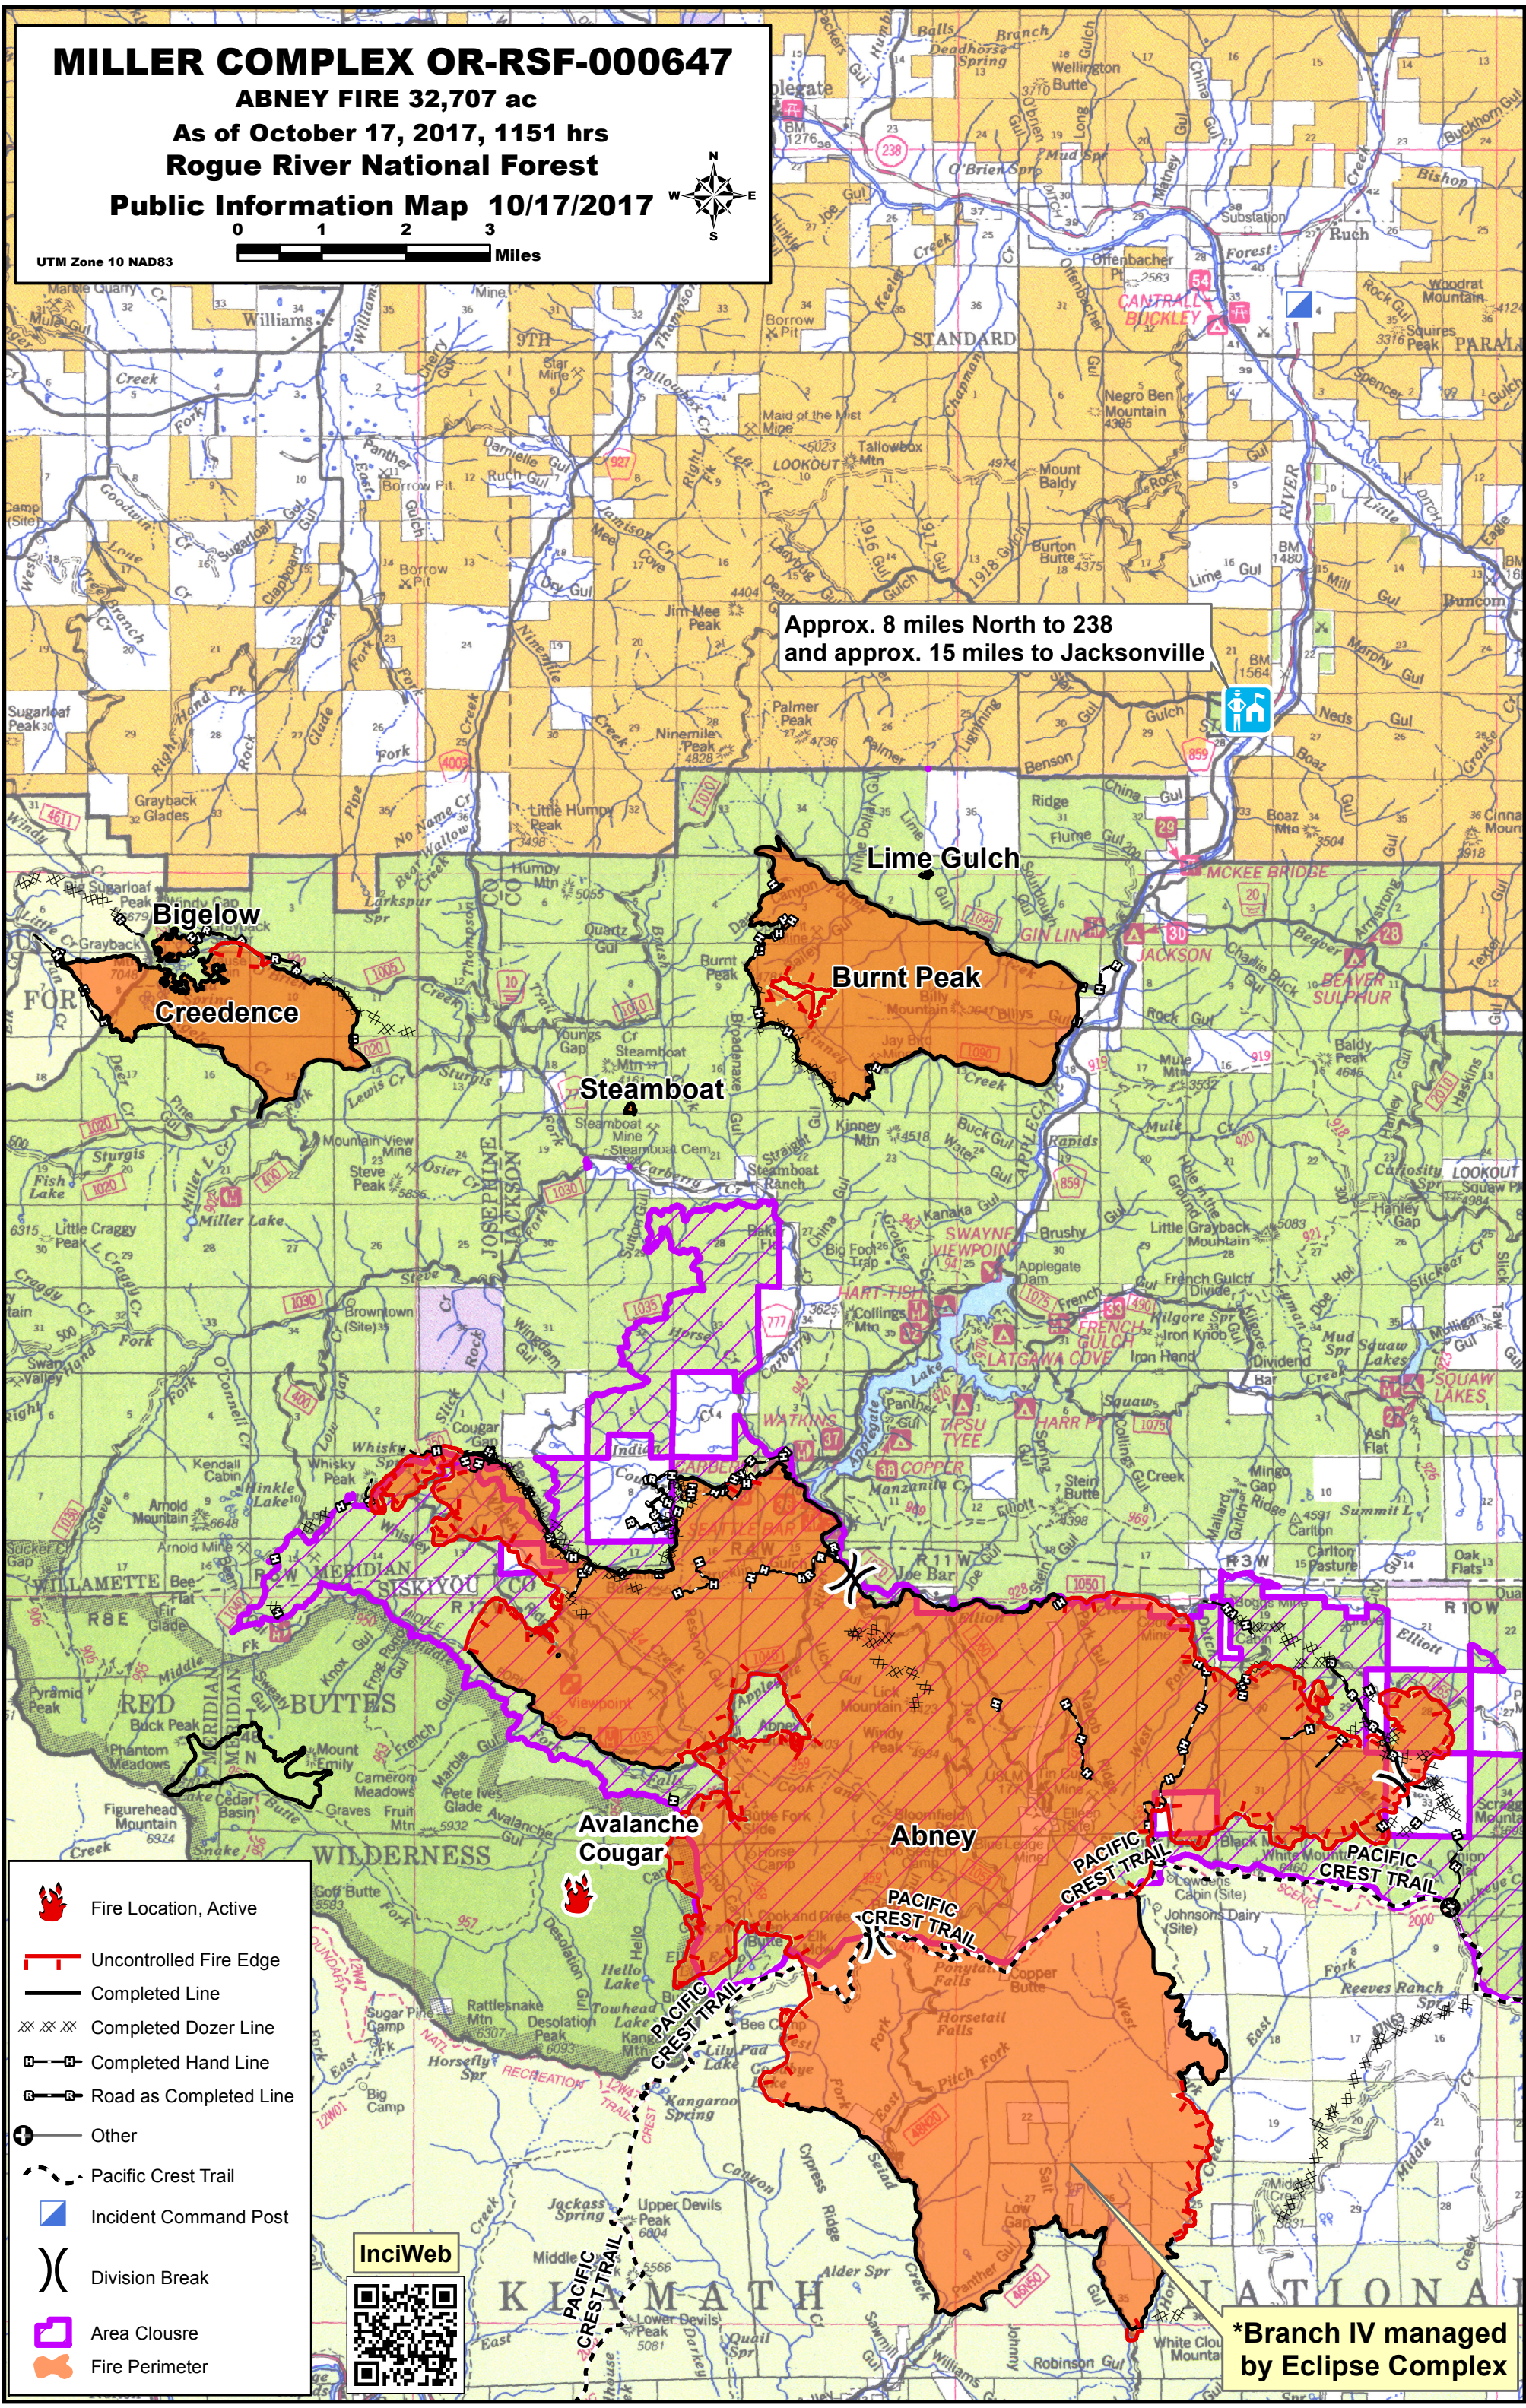

MILLER COMPLEX OR-RSF-000647

ABNEY FIRE 32,707 ac

As of October 17, 2017, 1151 hrs

Rogue River National Forest

Public Information Map 10/17/2017

0 1 2 3 Miles

UTM Zone 10 NAD83

Approx. 8 miles North to 238
and approx. 15 miles to Jacksonville

Bigelow
Creedence

Lime Gulch
Burnt Peak

Steamboat

Avalanche
Cougar

Abney

PACIFIC
CREST TRAIL

PACIFIC
CREST TRAIL

InciWeb

*Branch IV managed
by Eclipse Complex